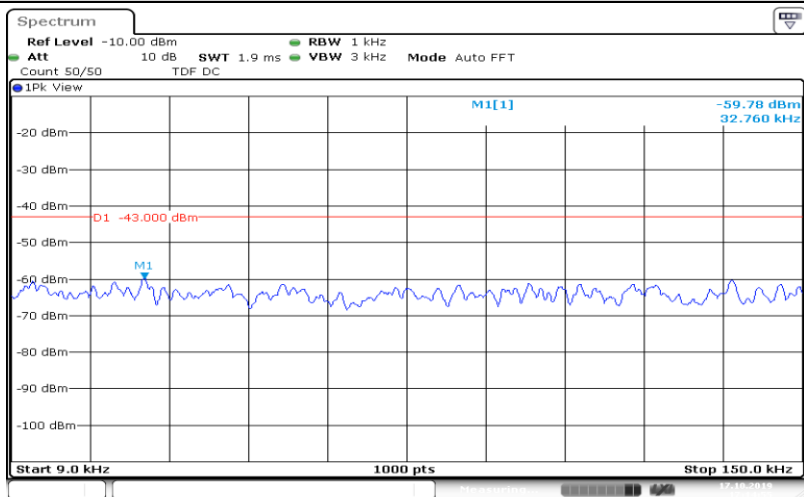

Band5-10MHz-16QAM-20450-50RB#0-Range1:0.009~0.15MHz