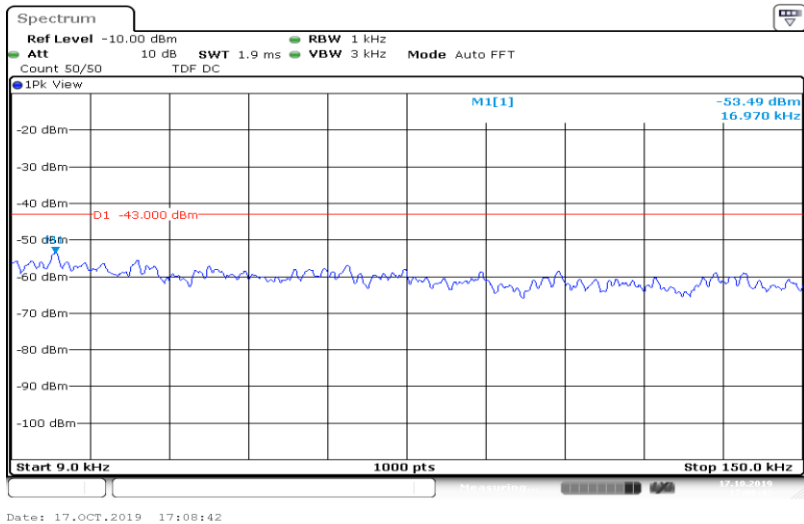

Band5-5MHz-16QAM-20525-25RB#0-Range1:0.009~0.15MHz