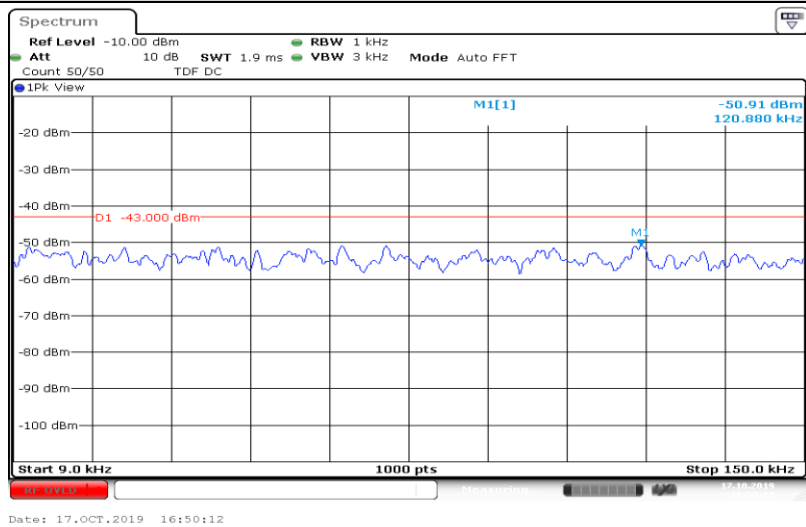

Band5-1.4MHz-16QAM-20407-6RB#0-Range1:0.009~0.15MHz