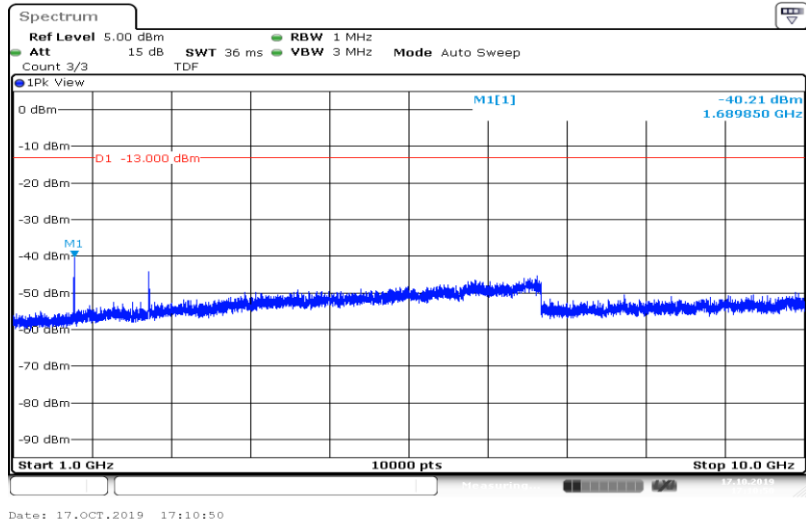

Band5-5MHz-16QAM-20525-25RB#0-Range4:1000~10000MHz

Band5-5MHz-16QAM-20625-25RB#0-Range1:0.009~0.15MHz

Band5-5MHz-16QAM-20625-25RB#0-Range2:0.15~30MHz

Band5-5MHz-16QAM-20625-25RB#0-Range3:30~1000MHz

Band5-5MHz-16QAM-20625-25RB#0-Range4:1000~10000MHz