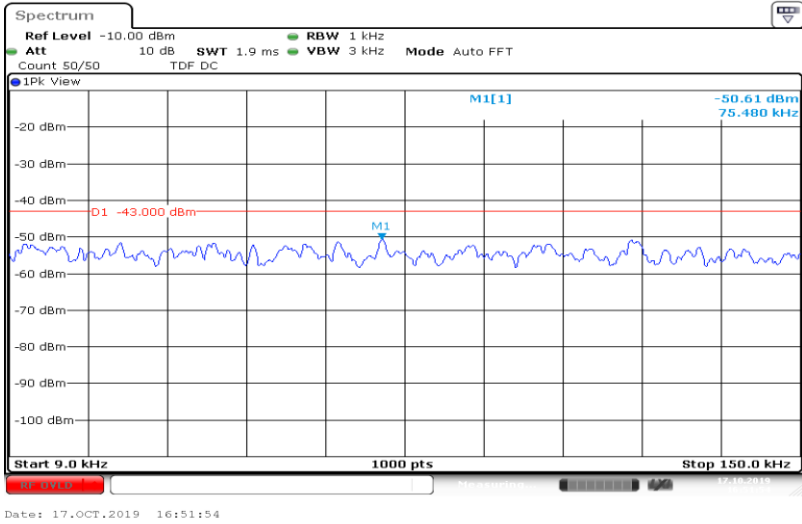

Band5-1.4MHz-16QAM-20525-6RB#0-Range1:0.009~0.15MHz