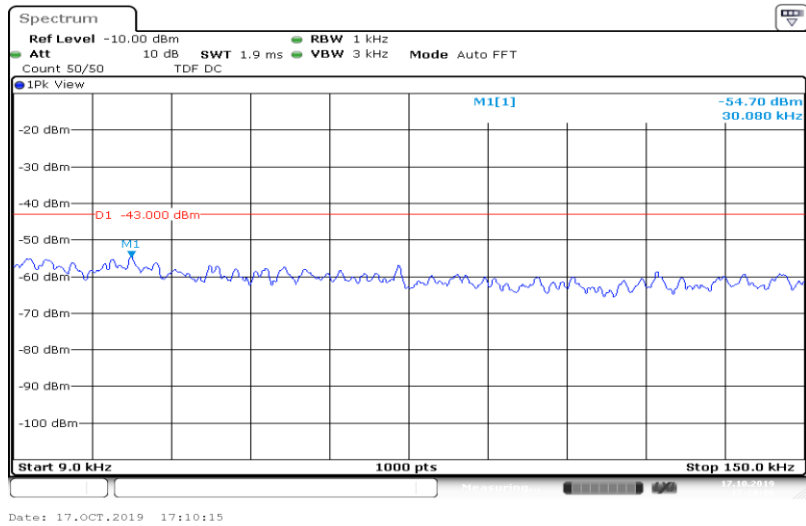

Band5-5MHz-16QAM-20625-25RB#0-Range1:0.009~0.15MHz