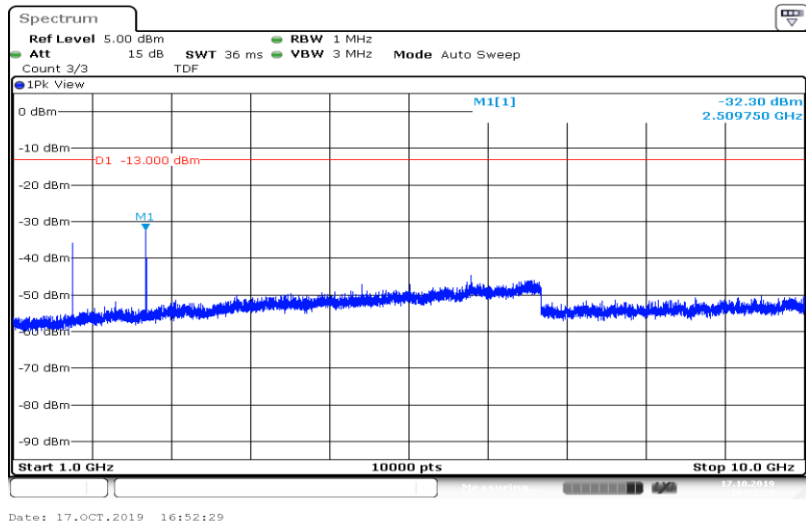

Band5-1.4MHz-16QAM-20525-6RB#0-Range1:0.009~0.15MHz

Band5-1.4MHz-16QAM-20525-6RB#0-Range2:0.15~30MHz

Band5-1.4MHz-16QAM-20525-6RB#0-Range3:30~1000MHz

Band5-1.4MHz-16QAM-20525-6RB#0-Range4:1000~10000MHz

Band5-1.4MHz-16QAM-20643-6RB#0-Range1:0.009~0.15MHz