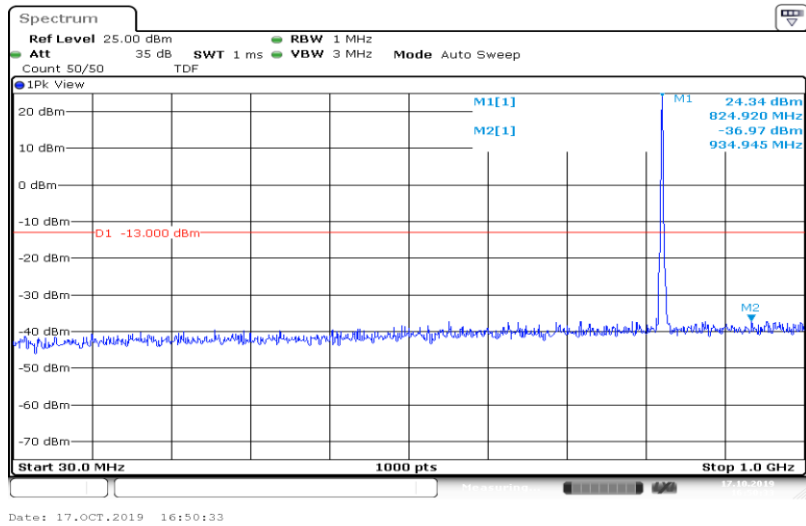

Band5-1.4MHz-QPSK-20643-6RB#0-Range4:1000~10000MHz

Band5-1.4MHz-16QAM-20407-6RB#0-Range1:0.009~0.15MHz

Band5-1.4MHz-16QAM-20407-6RB#0-Range2:0.15~30MHz

Band5-1.4MHz-16QAM-20407-6RB#0-Range3:30~1000MHz

Band5-1.4MHz-16QAM-20407-6RB#0-Range4:1000~10000MHz