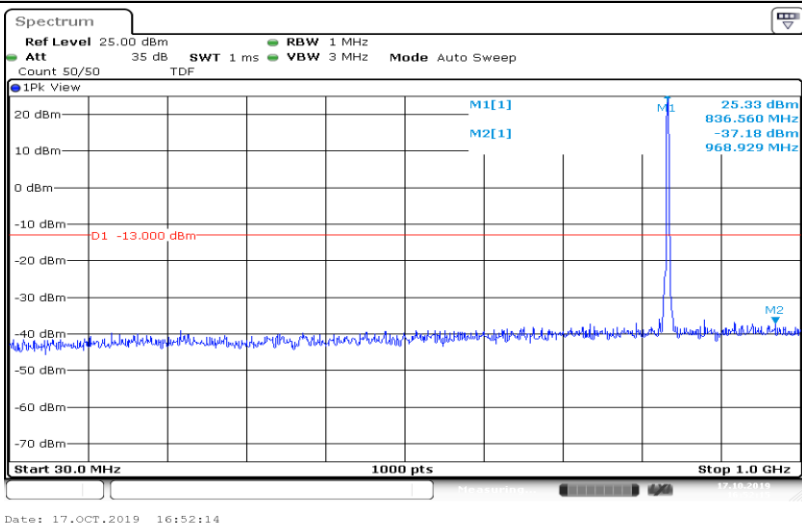

Band5-1.4MHz-16QAM-20525-6RB#0-Range3:30~1000MHz

Band5-1.4MHz-16QAM-20525-6RB#0-Range4:1000~10000MHz