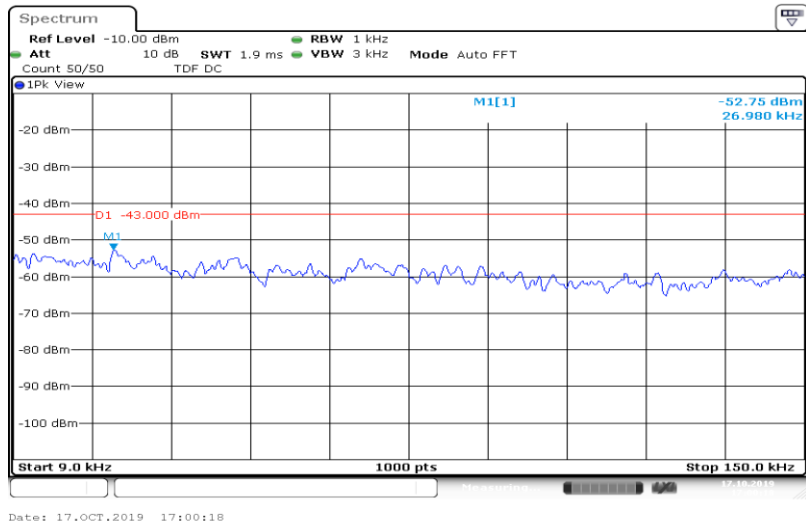

Band5-3MHz-16QAM-20525-15RB#0-Range1:0.009~0.15MHz