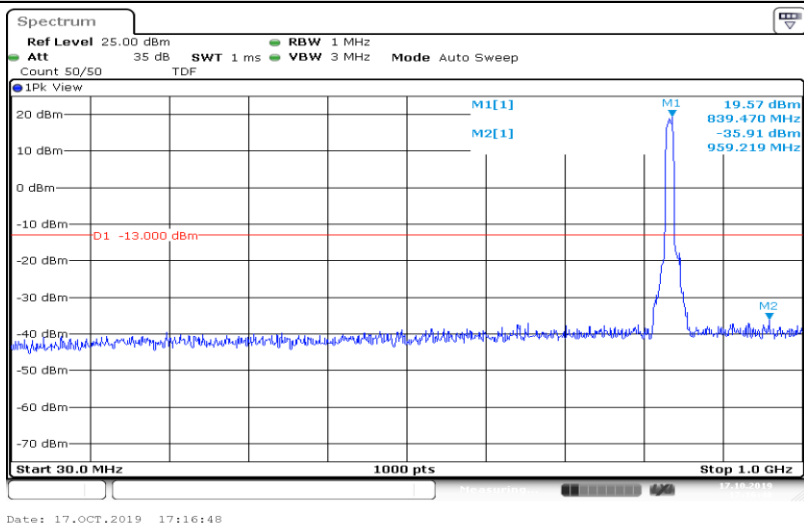

Band5-10MHz-16QAM-20450-50RB#0-Range4:1000~10000MHz

Band5-10MHz-16QAM-20525-50RB#0-Range1:0.009~0.15MHz

Band5-10MHz-16QAM-20525-50RB#0-Range2:0.15~30MHz

Band5-10MHz-16QAM-20525-50RB#0-Range3:30~1000MHz

Band5-10MHz-16QAM-20525-50RB#0-Range4:1000~10000MHz

Band5-10MHz-16QAM-20600-50RB#0-Range1:0.009~0.15MHz

Band5-10MHz-16QAM-20600-50RB#0-Range2:0.15~30MHz

Band5-10MHz-16QAM-20600-50RB#0-Range3:30~1000MHz

Band5-10MHz-16QAM-20600-50RB#0-Range4:1000~10000MHz