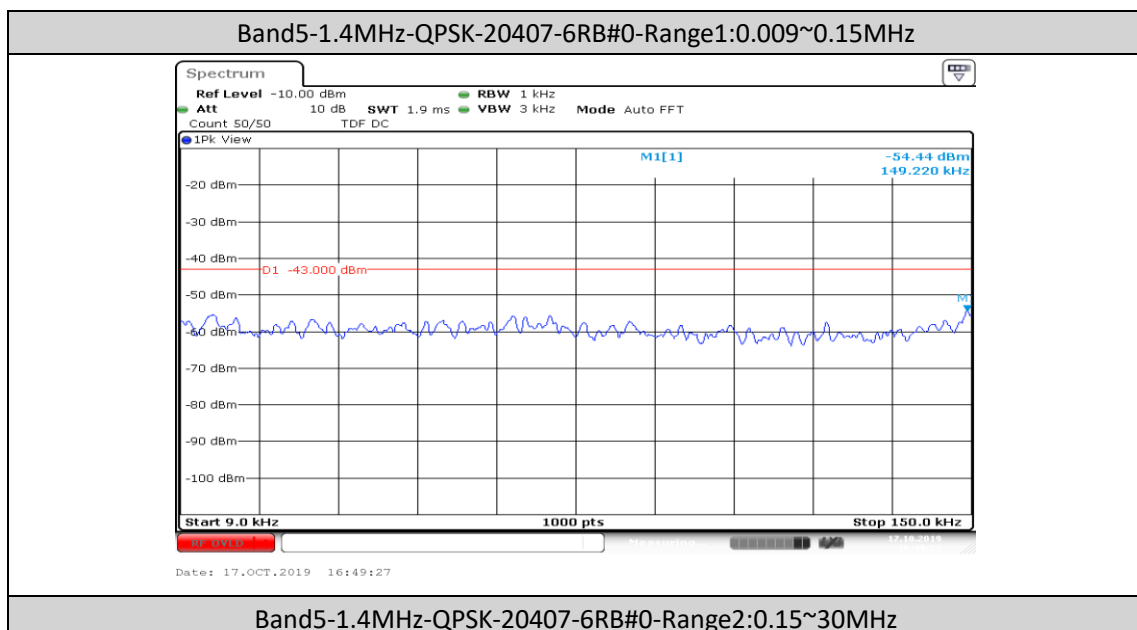

Band 5	10MHz	QPSK	20600	50RB#0	Range4:1000~10000MHz	-43.67	PASS
Band 5	10MHz	16QAM	20450	50RB#0	Range1:0.009~0.15MHz	-59.78	PASS
Band 5	10MHz	16QAM	20450	50RB#0	Range2:0.15~30MHz	-53.63	PASS
Band 5	10MHz	16QAM	20450	50RB#0	Range3:30~1000MHz	-36.06	PASS
Band 5	10MHz	16QAM	20450	50RB#0	Range4:1000~10000MHz	-44.35	PASS
Band 5	10MHz	16QAM	20525	50RB#0	Range1:0.009~0.15MHz	-58	PASS
Band 5	10MHz	16QAM	20525	50RB#0	Range2:0.15~30MHz	-59.23	PASS
Band 5	10MHz	16QAM	20525	50RB#0	Range3:30~1000MHz	-35.91	PASS
Band 5	10MHz	16QAM	20525	50RB#0	Range4:1000~10000MHz	-43.99	PASS
Band 5	10MHz	16QAM	20600	50RB#0	Range1:0.009~0.15MHz	-46.71	PASS
Band 5	10MHz	16QAM	20600	50RB#0	Range2:0.15~30MHz	-57.11	PASS
Band 5	10MHz	16QAM	20600	50RB#0	Range3:30~1000MHz	-36.01	PASS
Band 5	10MHz	16QAM	20600	50RB#0	Range4:1000~10000MHz	-43.14	PASS

Test Graphs