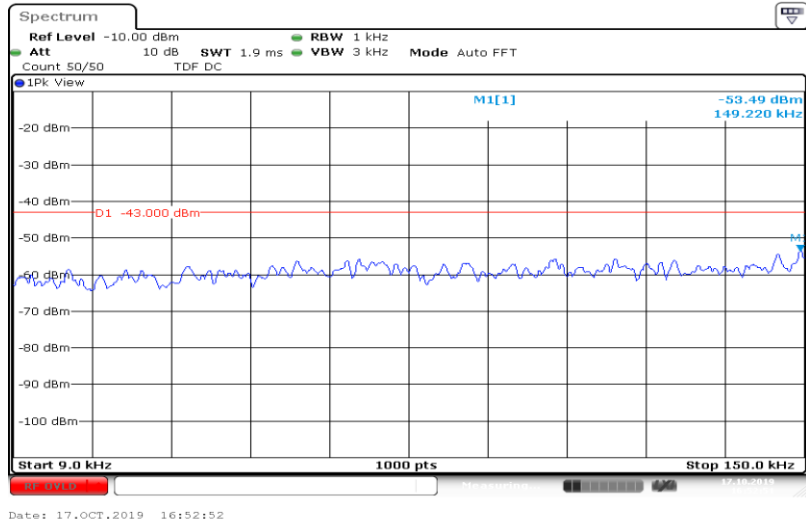

Band5-1.4MHz-QPSK-20643-6RB#0-Range1:0.009~0.15MHz