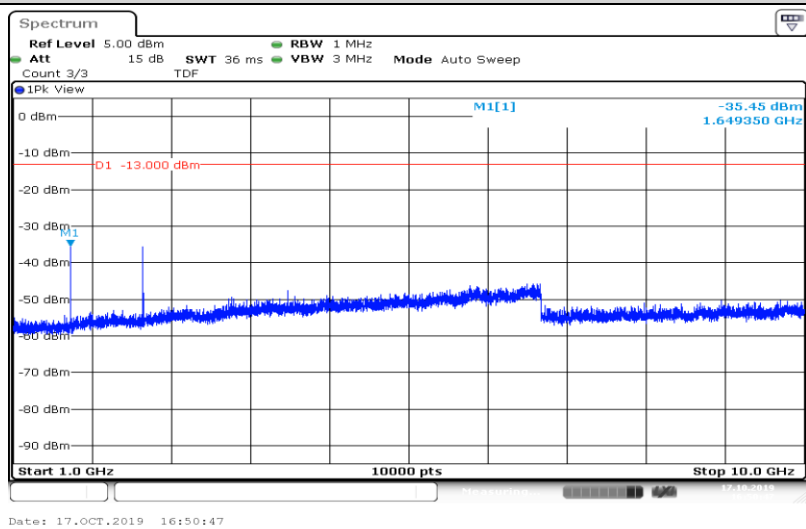

Band5-1.4MHz-QPSK-20643-6RB#0-Range4:1000~10000MHz

Band5-1.4MHz-16QAM-20407-6RB#0-Range1:0.009~0.15MHz

Band5-1.4MHz-16QAM-20407-6RB#0-Range2:0.15~30MHz

Band5-1.4MHz-16QAM-20407-6RB#0-Range3:30~1000MHz

Band5-1.4MHz-16QAM-20407-6RB#0-Range4:1000~10000MHz