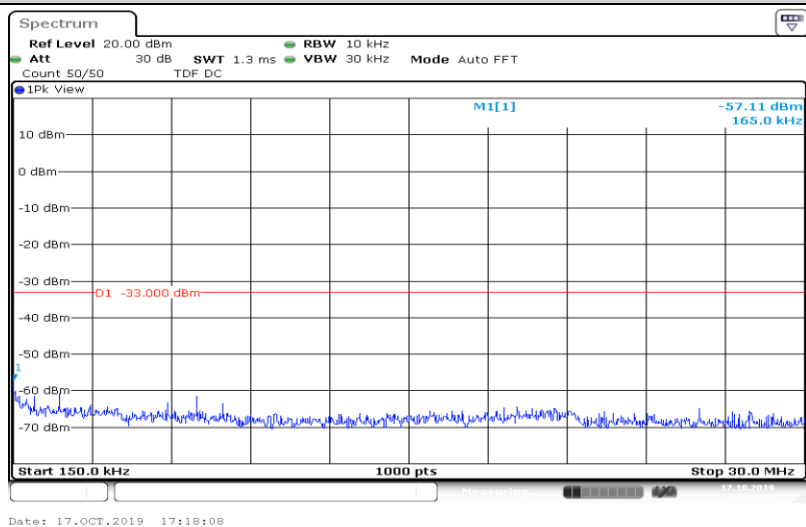

Band5-10MHz-16QAM-20450-50RB#0-Range4:1000~10000MHz

Band5-10MHz-16QAM-20525-50RB#0-Range1:0.009~0.15MHz

Band5-10MHz-16QAM-20525-50RB#0-Range2:0.15~30MHz

Band5-10MHz-16QAM-20525-50RB#0-Range3:30~1000MHz

Band5-10MHz-16QAM-20525-50RB#0-Range4:1000~10000MHz

Band5-10MHz-16QAM-20600-50RB#0-Range1:0.009~0.15MHz

Band5-10MHz-16QAM-20600-50RB#0-Range2:0.15~30MHz

Band5-10MHz-16QAM-20600-50RB#0-Range3:30~1000MHz

Band5-10MHz-16QAM-20600-50RB#0-Range4:1000~10000MHz