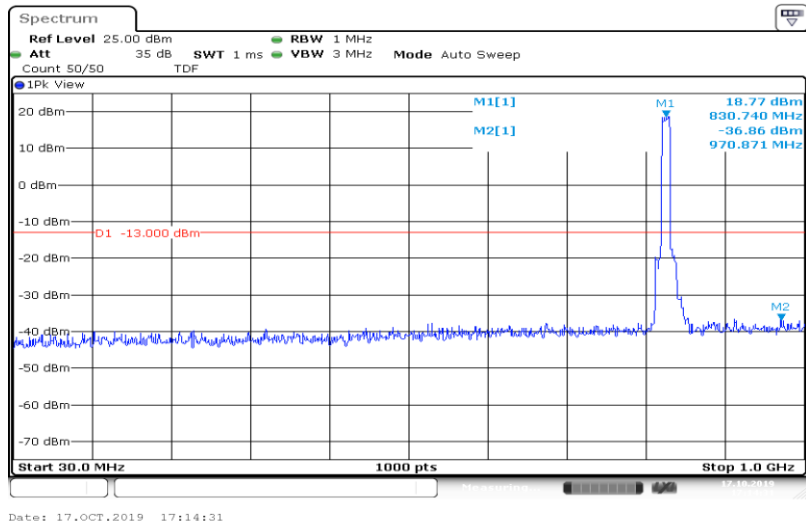

Band5-10MHz-QPSK-20450-50RB#0-Range3:30~1000MHz