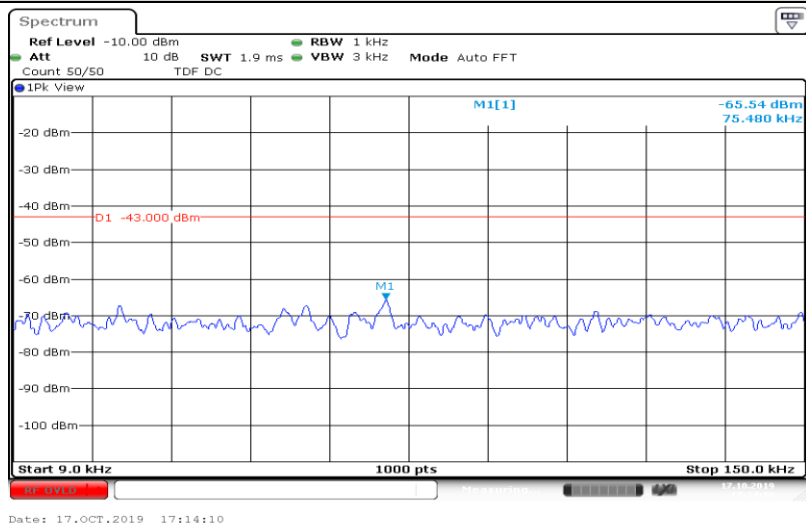

Band5-10MHz-QPSK-20450-50RB#0-Range1:0.009~0.15MHz