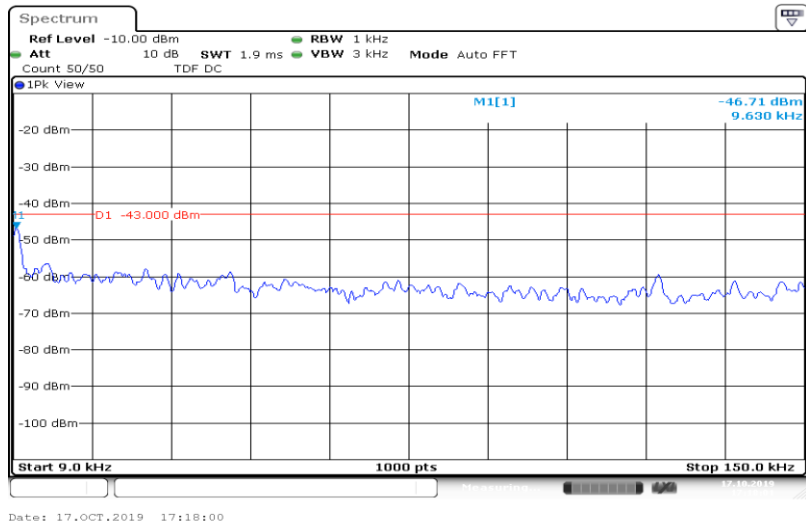

Band5-10MHz-16QAM-20450-50RB#0-Range4:1000~10000MHz

Band5-10MHz-16QAM-20525-50RB#0-Range1:0.009~0.15MHz

Band5-10MHz-16QAM-20525-50RB#0-Range2:0.15~30MHz

Band5-10MHz-16QAM-20525-50RB#0-Range3:30~1000MHz

Band5-10MHz-16QAM-20525-50RB#0-Range4:1000~10000MHz

Band5-10MHz-16QAM-20600-50RB#0-Range1:0.009~0.15MHz

Band5-10MHz-16QAM-20600-50RB#0-Range2:0.15~30MHz

Band5-10MHz-16QAM-20600-50RB#0-Range3:30~1000MHz

Band5-10MHz-16QAM-20600-50RB#0-Range4:1000~10000MHz