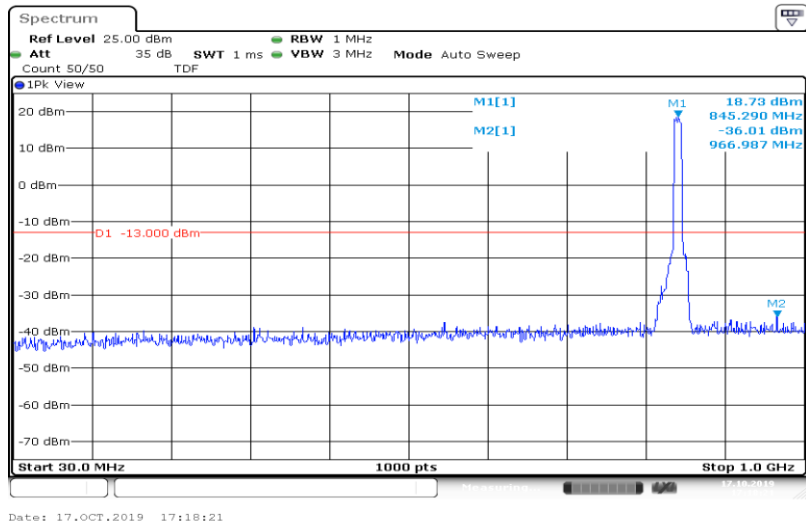

Band5-10MHz-16QAM-20600-50RB#0-Range4:1000~10000MHz