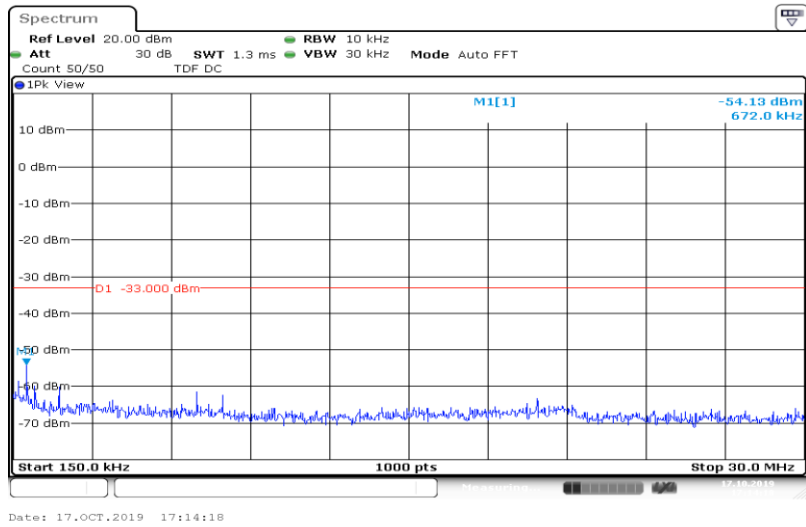

Band5-10MHz-QPSK-20450-50RB#0-Range2:0.15~30MHz