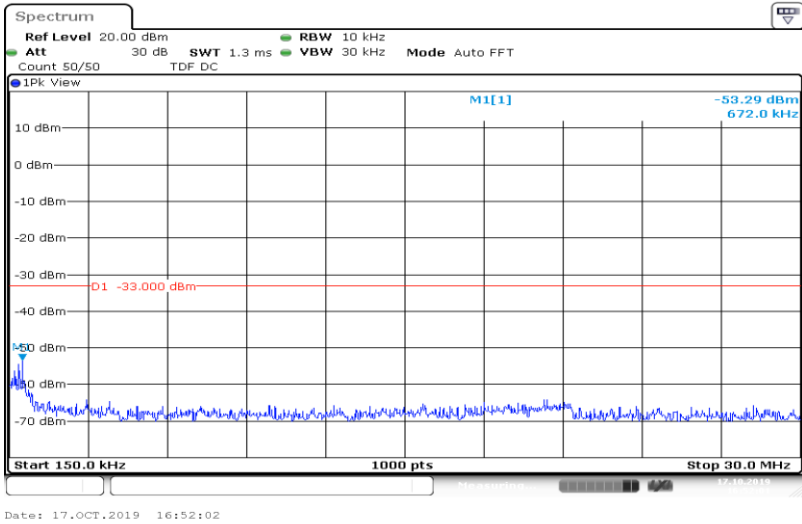

Band5-1.4MHz-16QAM-20525-6RB#0-Range2:0.15~30MHz