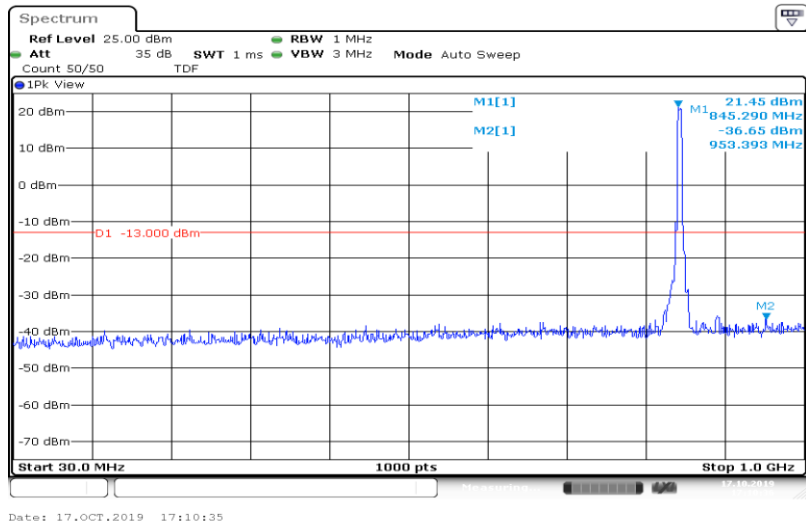

Band5-5MHz-16QAM-20525-25RB#0-Range4:1000~10000MHz

Band5-5MHz-16QAM-20625-25RB#0-Range1:0.009~0.15MHz

Band5-5MHz-16QAM-20625-25RB#0-Range2:0.15~30MHz

Band5-5MHz-16QAM-20625-25RB#0-Range3:30~1000MHz

Band5-5MHz-16QAM-20625-25RB#0-Range4:1000~10000MHz