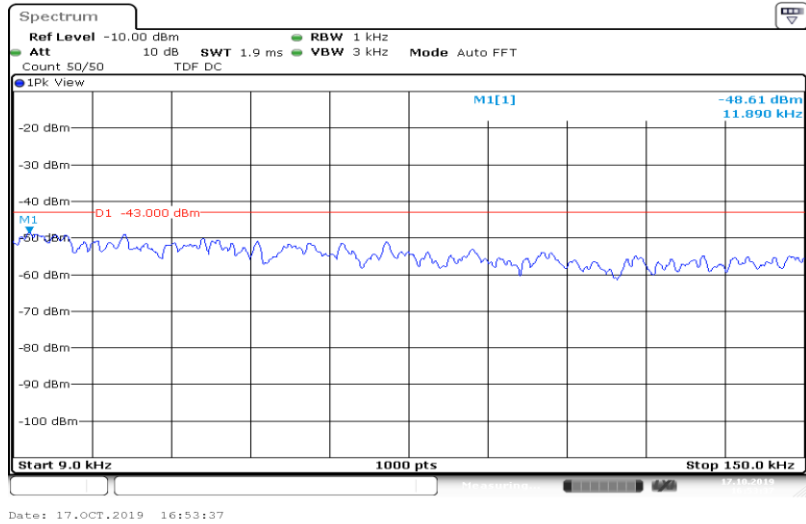

Band5-1.4MHz-16QAM-20525-6RB#0-Range1:0.009~0.15MHz

Band5-1.4MHz-16QAM-20525-6RB#0-Range2:0.15~30MHz

Band5-1.4MHz-16QAM-20525-6RB#0-Range3:30~1000MHz

Band5-1.4MHz-16QAM-20525-6RB#0-Range4:1000~10000MHz

Band5-1.4MHz-16QAM-20643-6RB#0-Range1:0.009~0.15MHz