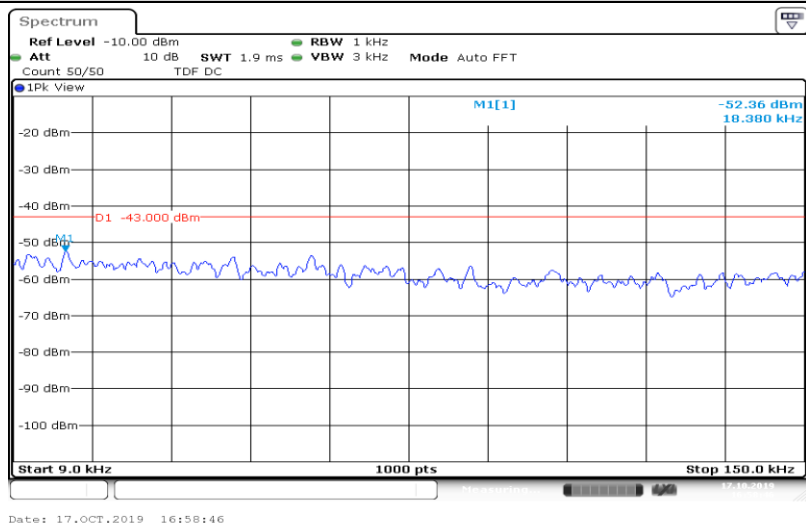

Band5-3MHz-16QAM-20415-15RB#0-Range1:0.009~0.15MHz