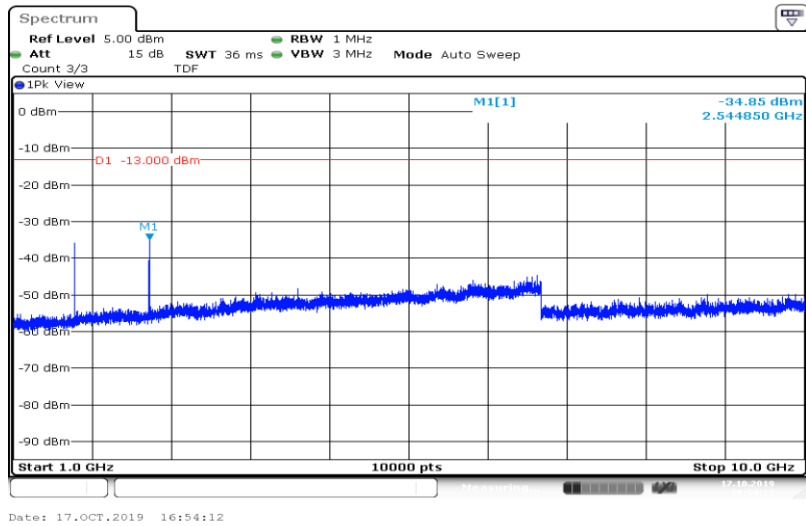

Band5-1.4MHz-16QAM-20643-6RB#0-Range4:1000~10000MHz