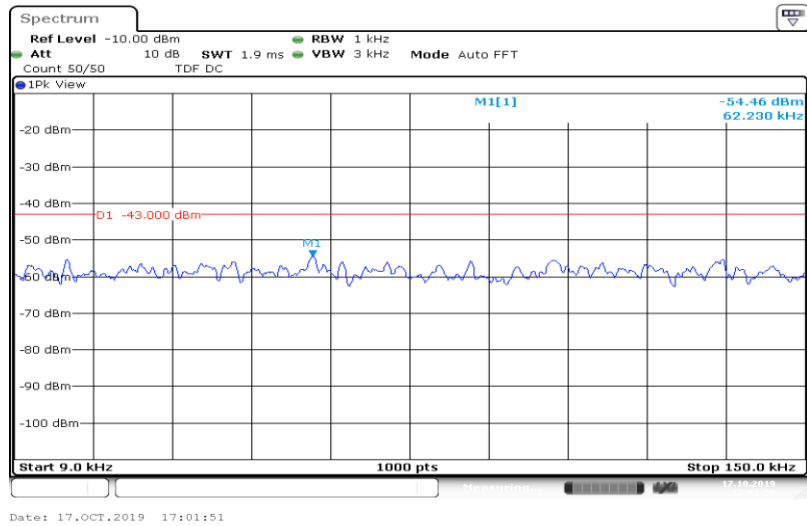

Band5-3MHz-16QAM-20635-15RB#0-Range1:0.009~0.15MHz