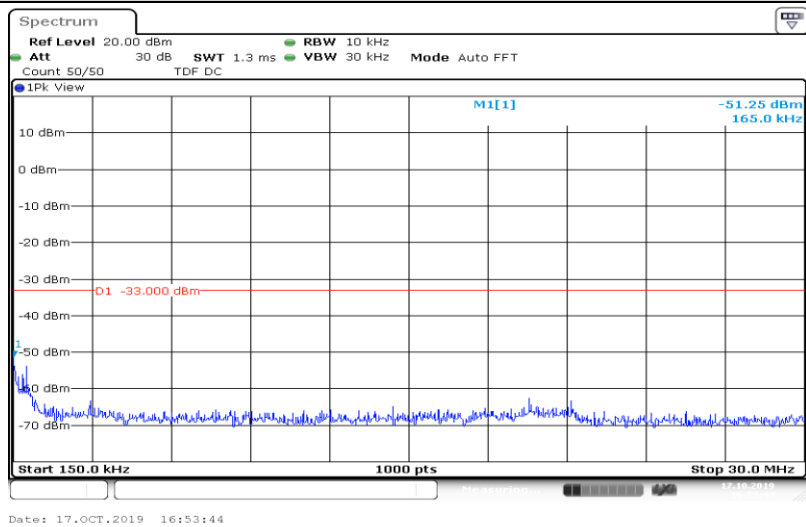

Band5-1.4MHz-16QAM-20643-6RB#0-Range2:0.15~30MHz

Band5-1.4MHz-16QAM-20643-6RB#0-Range3:30~1000MHz