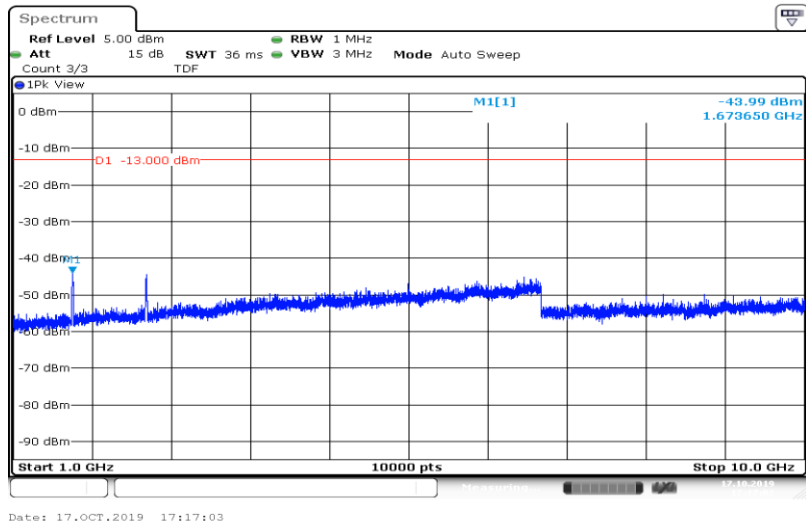

Band5-10MHz-16QAM-20450-50RB#0-Range4:1000~10000MHz

Band5-10MHz-16QAM-20525-50RB#0-Range1:0.009~0.15MHz

Band5-10MHz-16QAM-20525-50RB#0-Range2:0.15~30MHz

Band5-10MHz-16QAM-20525-50RB#0-Range3:30~1000MHz

Band5-10MHz-16QAM-20525-50RB#0-Range4:1000~10000MHz

Band5-10MHz-16QAM-20600-50RB#0-Range1:0.009~0.15MHz

Band5-10MHz-16QAM-20600-50RB#0-Range2:0.15~30MHz

Band5-10MHz-16QAM-20600-50RB#0-Range3:30~1000MHz

Band5-10MHz-16QAM-20600-50RB#0-Range4:1000~10000MHz