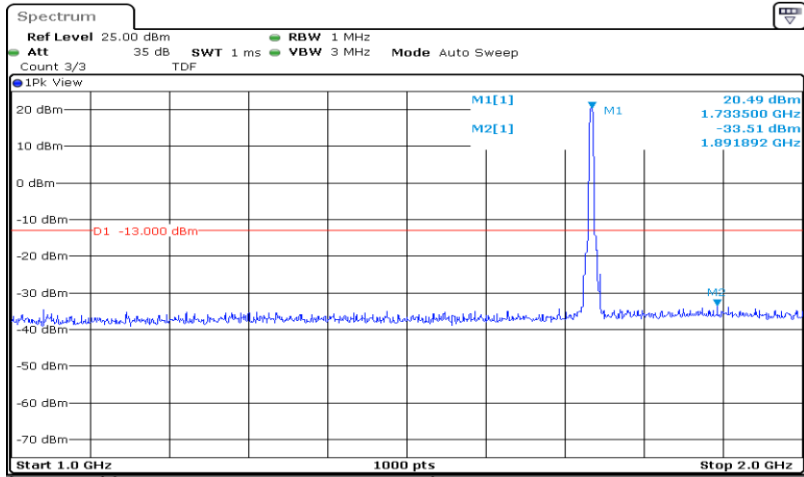

Band4-5MHz-16QAM-20175-25RB#0-Range2:0.15~30MHz

Band4-5MHz-16QAM-20175-25RB#0-Range3:30~1000MHz

Date: 17.OCT.2019 14:29:19

**Band4-5MHz-16QAM-20175-25RB#0-Range4:1000~2000MHz**

Date: 17.OCT.2019 14:29:29

**Band4-5MHz-16QAM-20175-25RB#0-Range5:2000~20000MHz**