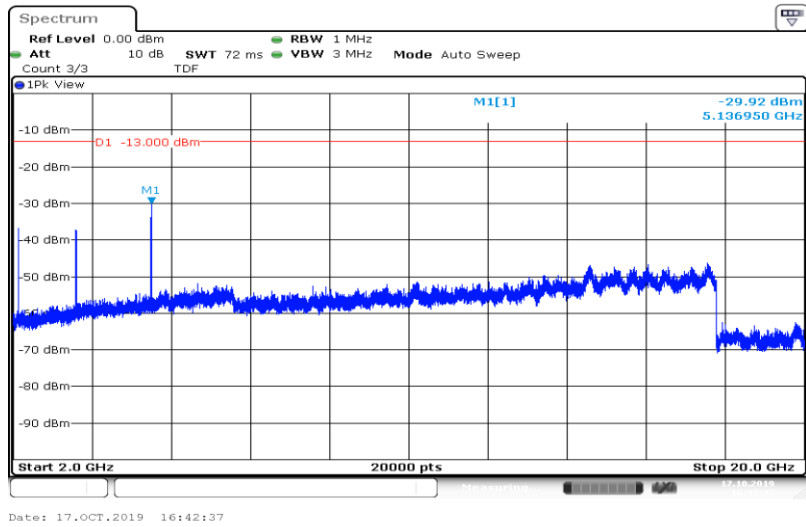

Band4-5MHz-16QAM-20175-25RB#0-Range1:0.009~0.15MHz