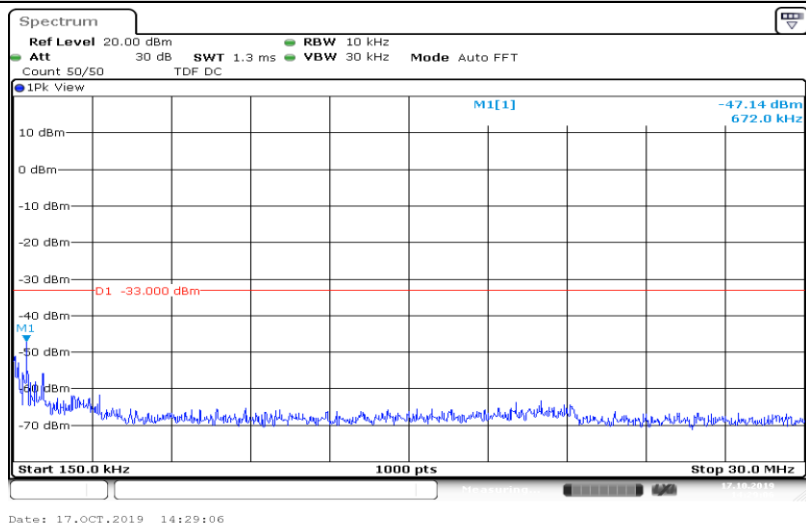

Band4-5MHz-16QAM-20175-25RB#0-Range3:30~1000MHz