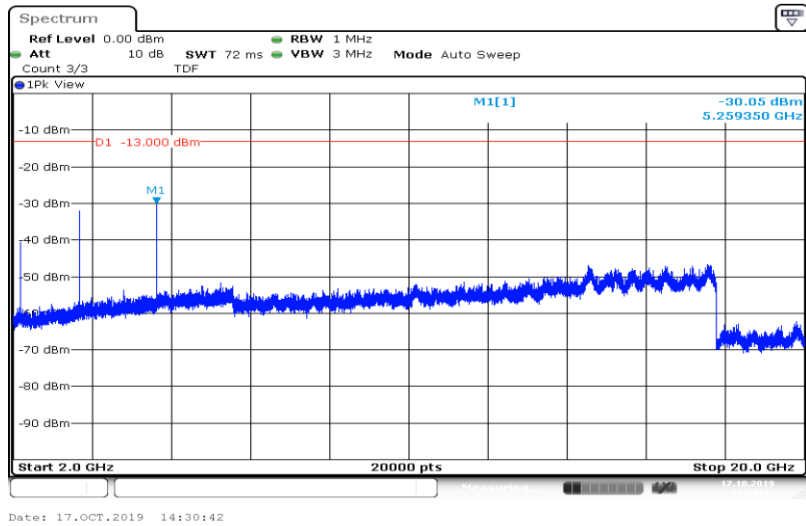

Band4-5MHz-16QAM-19975-25RB#0-Range1:0.009~0.15MHz