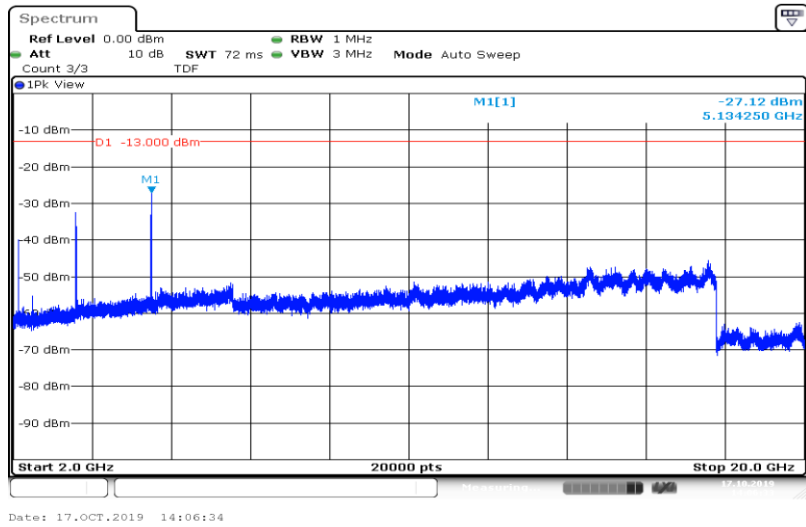

Band4-3MHz-16QAM-20175-15RB#0-Range1:0.009~0.15MHz