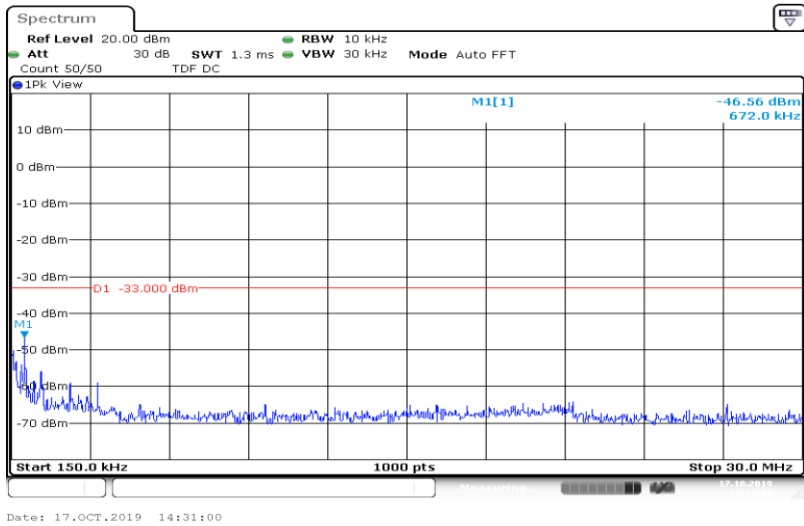

Band4-5MHz-16QAM-20375-25RB#0-Range2:0.15~30MHz