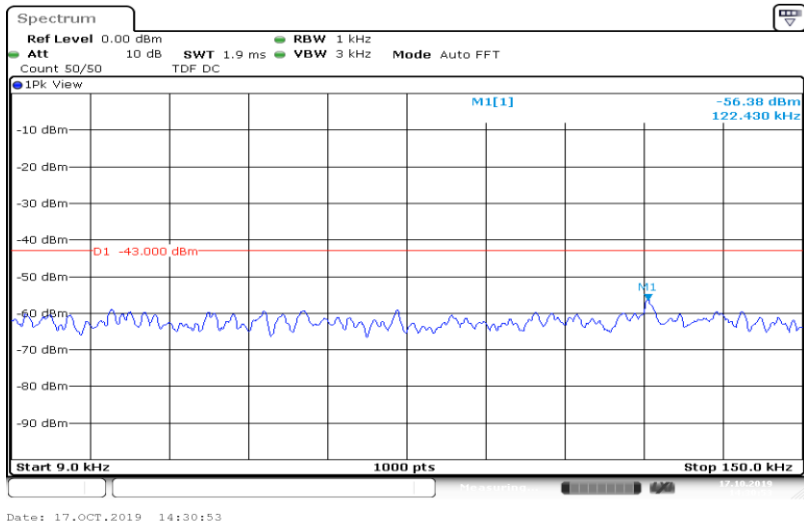

Band4-5MHz-16QAM-20375-25RB#0-Range2:0.15~30MHz

Band4-5MHz-16QAM-20375-25RB#0-Range3:30~1000MHz

Band4-5MHz-16QAM-20375-25RB#0-Range4:1000~2000MHz