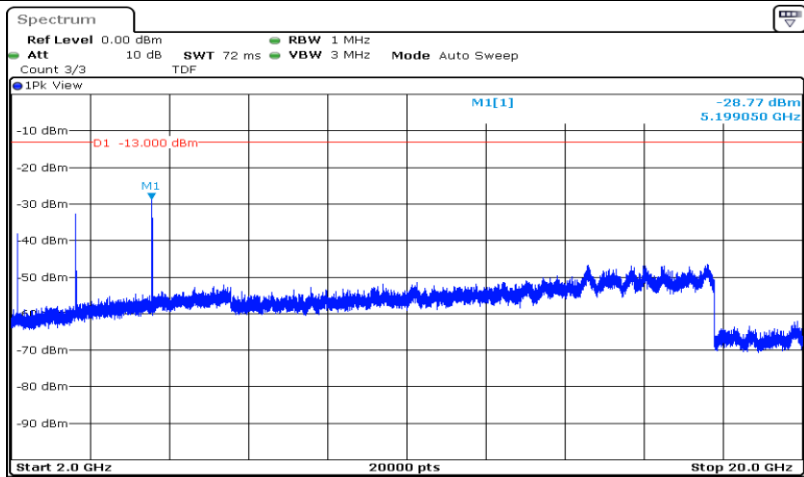

Band4-5MHz-16QAM-20175-25RB#0-Range2:0.15~30MHz

Band4-5MHz-16QAM-20175-25RB#0-Range3:30~1000MHz

Date: 17.OCT.2019 14:29:19

**Band4-5MHz-16QAM-20175-25RB#0-Range4:1000~2000MHz**

Date: 17.OCT.2019 14:29:29

**Band4-5MHz-16QAM-20175-25RB#0-Range5:2000~20000MHz**