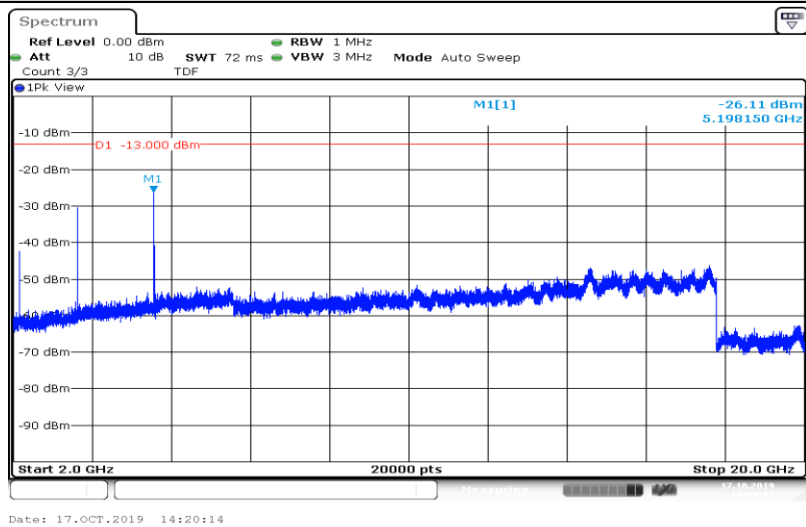

Band4-3MHz-16QAM-20385-15RB#0-Range1:0.009~0.15MHz