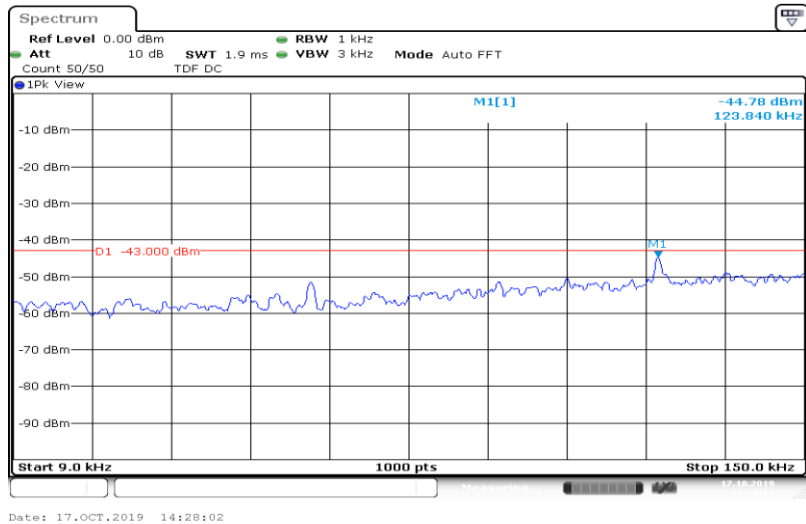

Band4-5MHz-QPSK-20175-25RB#0-Range1:0.009~0.15MHz