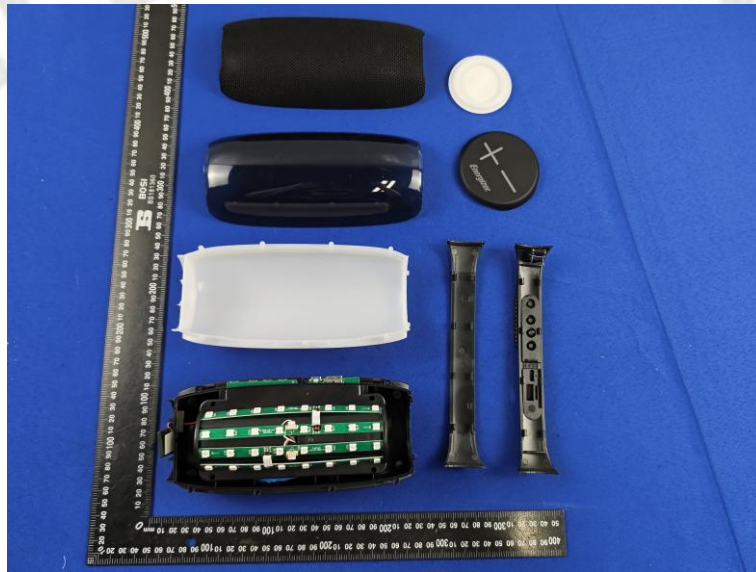

Internal Photos of EUT

BT Antenna