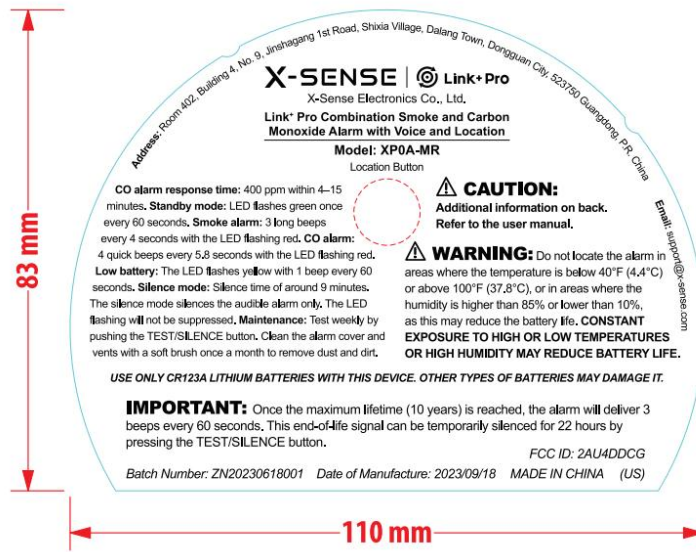

### LABEL AND LOCATION

(Size: L: 83mm x W: 110mm)