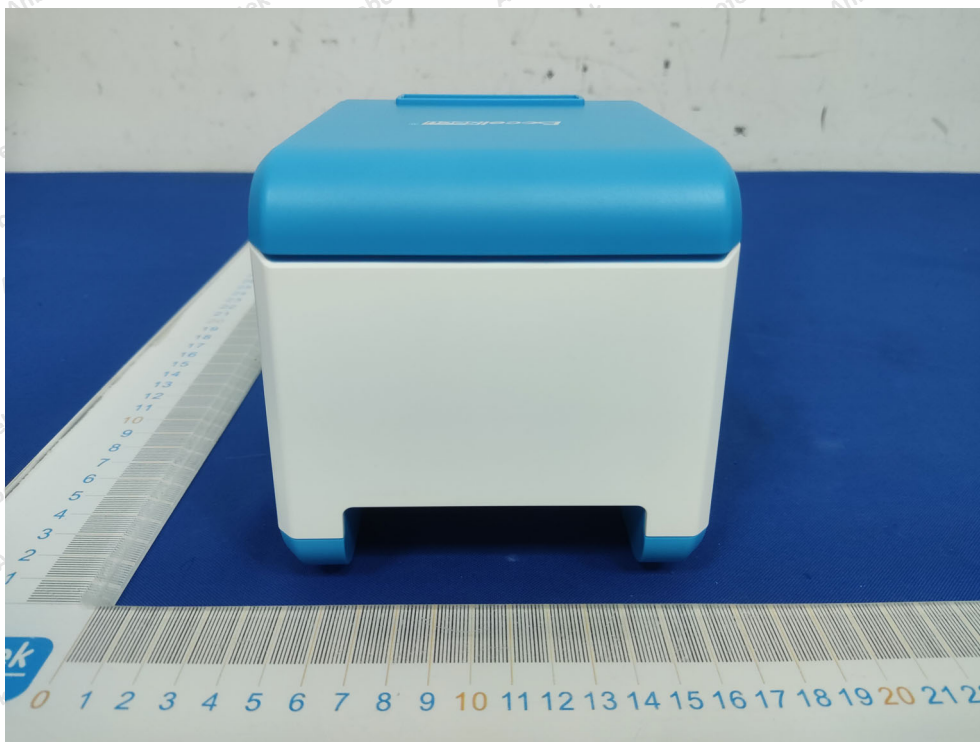

Code: AB-RF-05-b

Hotline
400-003-0500
www.anbotek.com.cn

Anbotek

Product Safety

Shenzhen Anbotek Compliance Laboratory Limited

Address: 1/F., Building D, Sogood Science and Technology Park, Sanwei Community, Hangcheng Street, Bao'an District, Shenzhen, Guangdong, China.
Tel: (86) 0755-26066440 Fax: (86) 0755-26014772 Email: service@anbotek.com