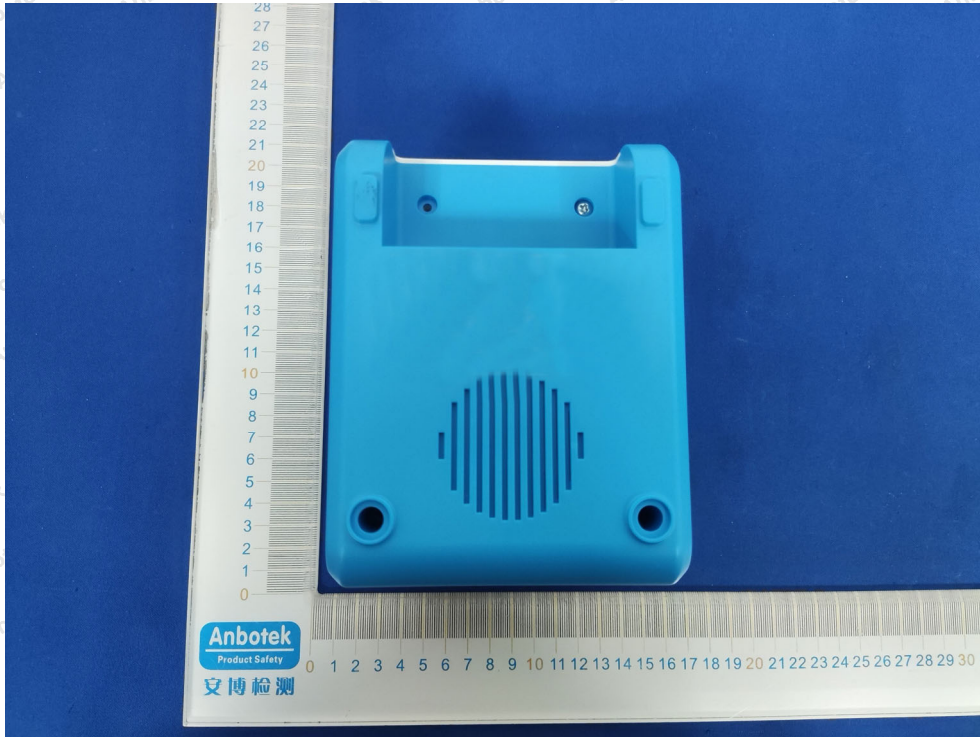

Code: AB-RF-05-b

Hotline

400-003-0500

www.anbotek.com.cn

Anbotek

Product Safety

Shenzhen Anbotek Compliance Laboratory Limited

Address: 1/F., Building D, Sogood Science and Technology Park, Sanwei Community, Hangcheng Street, Bao'an District, Shenzhen, Guangdong, China.
Tel: (86) 0755-26066440 Fax: (86) 0755-26014772 Email: service@anbotek.com