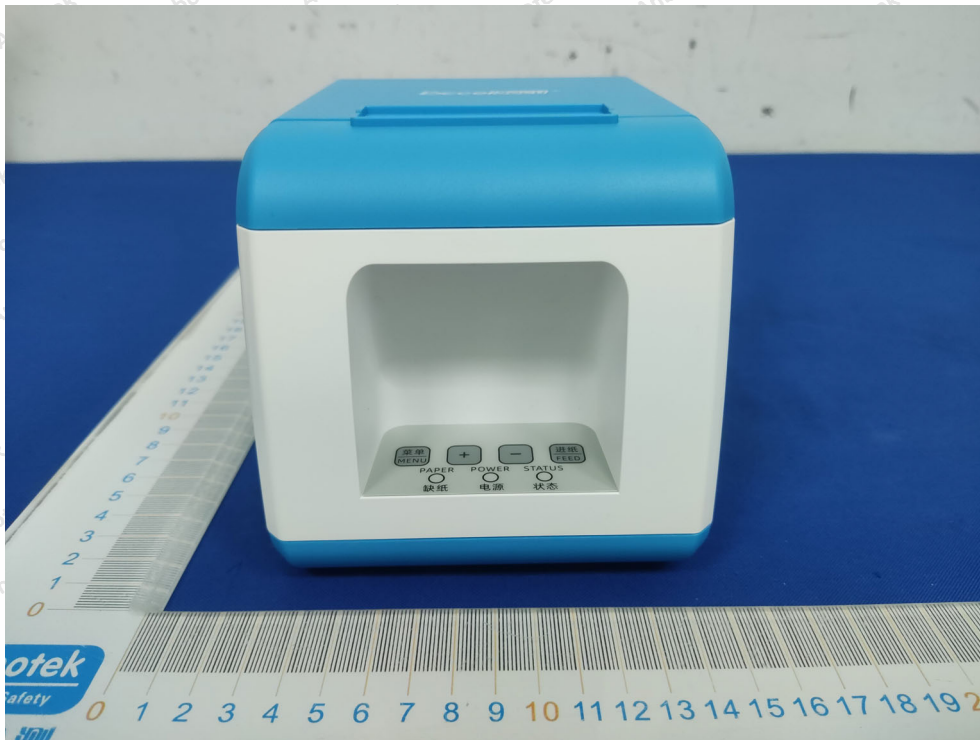

Code: AB-RF-05-b

Hotline
400-003-0500
www.anbotek.com.cn

Anbotek

Product Safety

Shenzhen Anbotek Compliance Laboratory Limited

Address: 1/F., Building D, Sogood Science and Technology Park, Sanwei Community, Hangcheng Street, Bao'an District, Shenzhen, Guangdong, China.
Tel: (86) 0755-26066440 Fax: (86) 0755-26014772 Email: service@anbotek.com