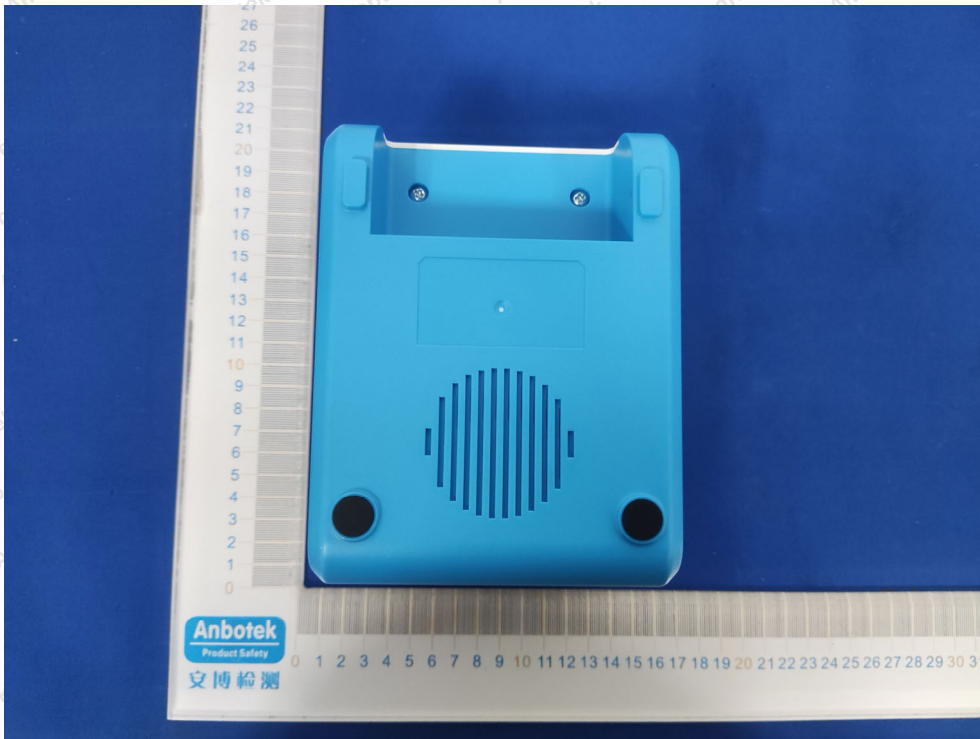

External Photograph ESPT-100(U+B+W) :

Anbotek

Product Safety

Shenzhen Anbotek Compliance Laboratory Limited

Address: 1/F., Building D, Sogood Science and Technology Park, Sanwei Community, Hangcheng Street, Bao'an District, Shenzhen, Guangdong, China.
Tel: (86) 0755-26066440 Fax: (86) 0755-26014772 Email: service@anbotek.com