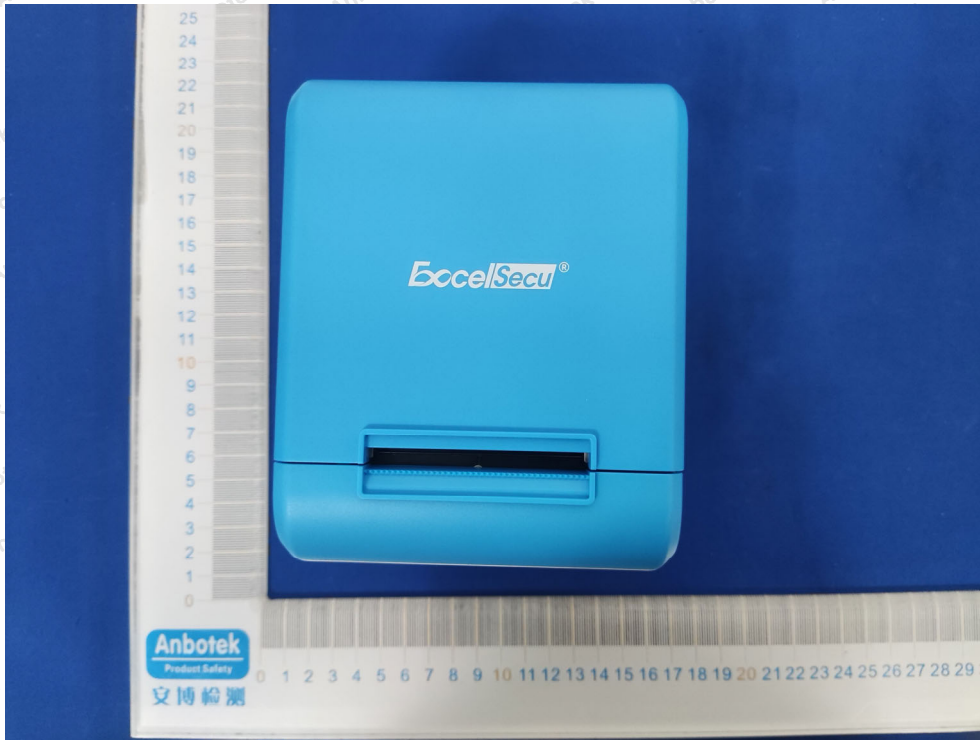

External Photograph ESPT-100(U+B+W) :

Anbotek

Product Safety

Shenzhen Anbotek Compliance Laboratory Limited

Address: 1/F., Building D, Sogood Science and Technology Park, Sanwei Community, Hangcheng Street, Bao'an District, Shenzhen, Guangdong, China.
Tel: (86) 0755-26066440 Fax: (86) 0755-26014772 Email: service@anbotek.com