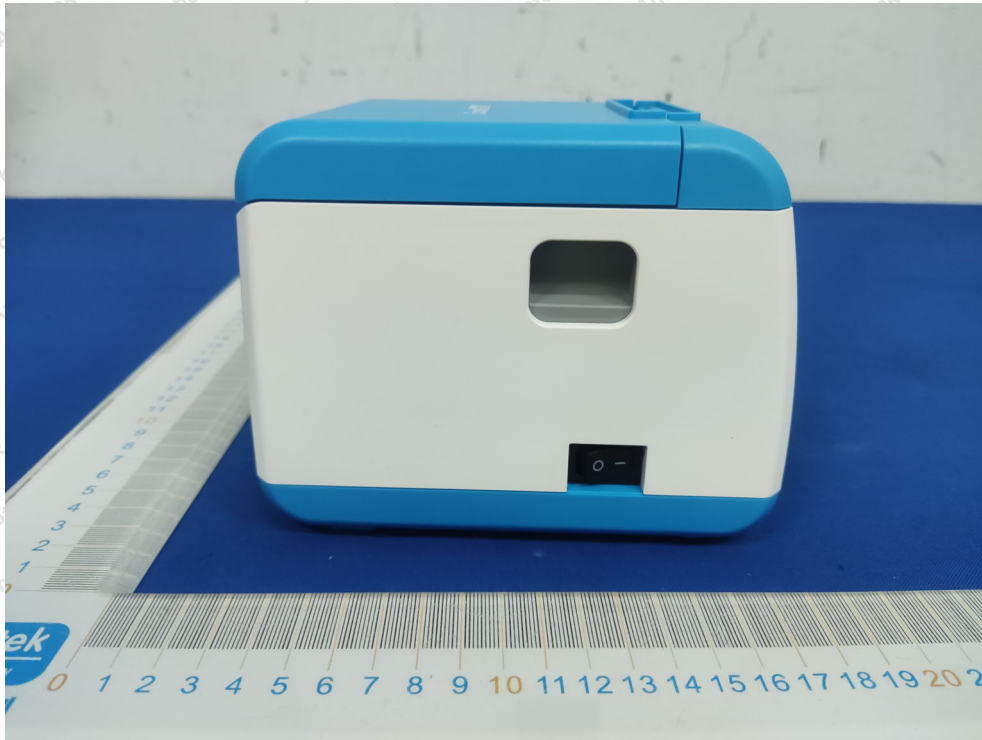

Code: AB-RF-05-b

Hotline

400-003-0500

www.anbotek.com.cn

Anbotek

Product Safety

Shenzhen Anbotek Compliance Laboratory Limited

Address: 1/F., Building D, Sogood Science and Technology Park, Sanwei Community, Hangcheng Street, Bao'an District, Shenzhen, Guangdong, China.
Tel: (86) 0755-26066440 Fax: (86) 0755-26014772 Email: service@anbotek.com