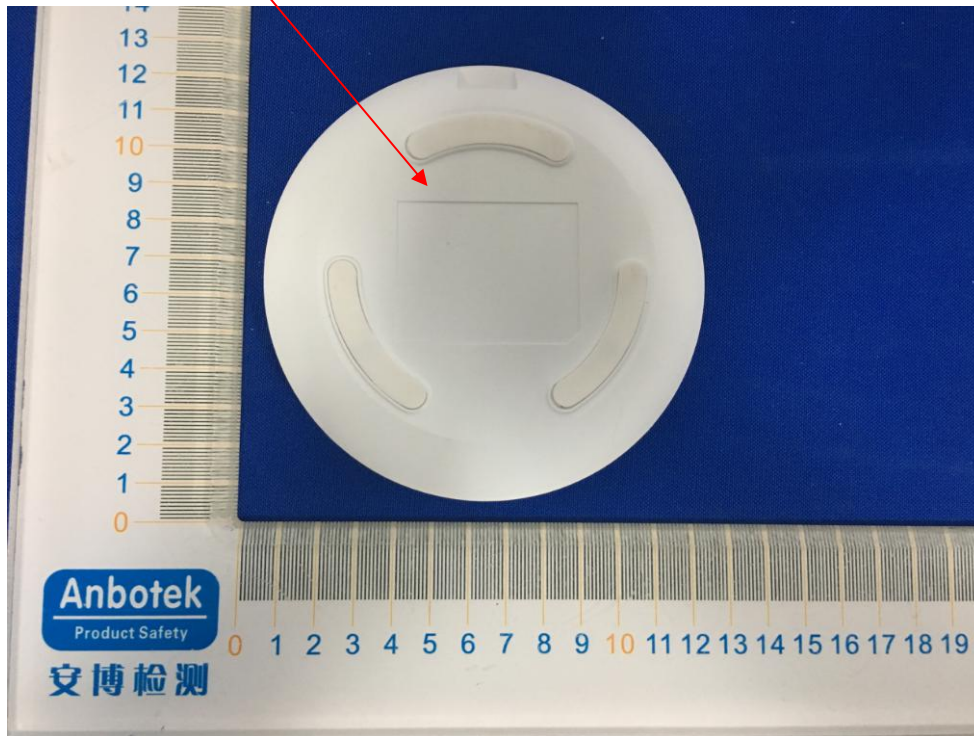

Label Location On EUT

Label

Product Name: Dual Interface Card Reader

Model No.: eSecuRD-UFO

FCC ID: 2AU3H-ESECURDUFO

This device complies with Part 15 of the FCC Rules. Operation is subject to the following two conditions: