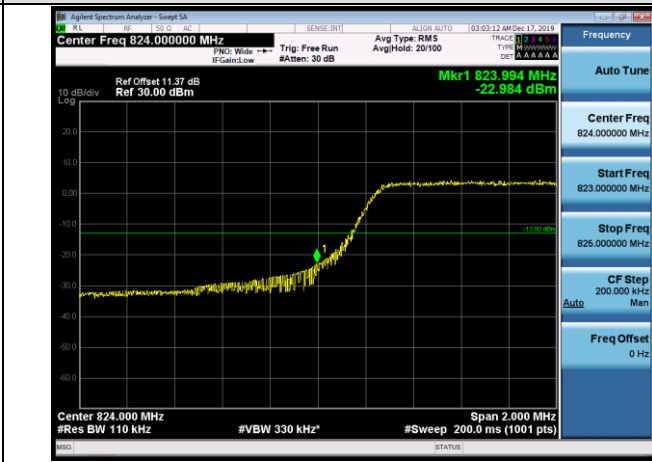

HCH\_16QAM\_15RB#0

Channel Bandwidth: 5 MHz

LCH\_QPSK\_25RB#0

LCH\_16QAM\_25RB#0

HCH\_QPSK\_25RB#0

HCH\_16QAM\_25RB#0

Channel Bandwidth: 10 MHz

LCH\_QPSK\_50RB#0

LCH\_16QAM\_50RB#0

HCH\_QPSK\_50RB#0

HCH\_16QAM\_50RB#0

LTE BAND 7  
Channel Bandwidth: 5 MHz

LCH\_QPSK\_25RB#0

LCH\_16QAM\_25RB#0

HCH\_QPSK\_25RB#0

HCH\_16QAM\_25RB#0