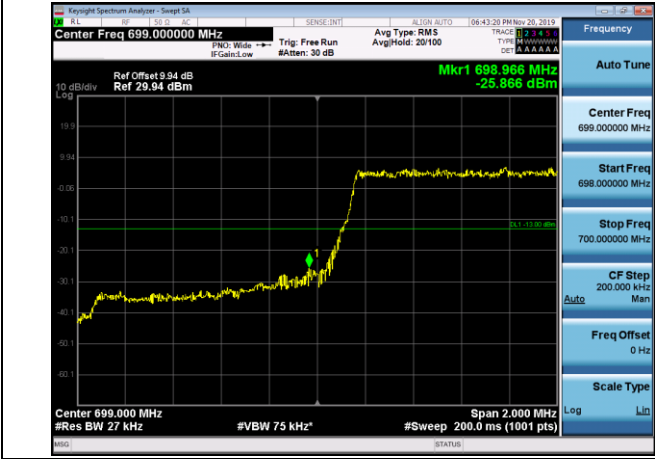

LTE BAND 12
Channel Bandwidth: 1.4 MHz

LCH_QPSK_6RB#0