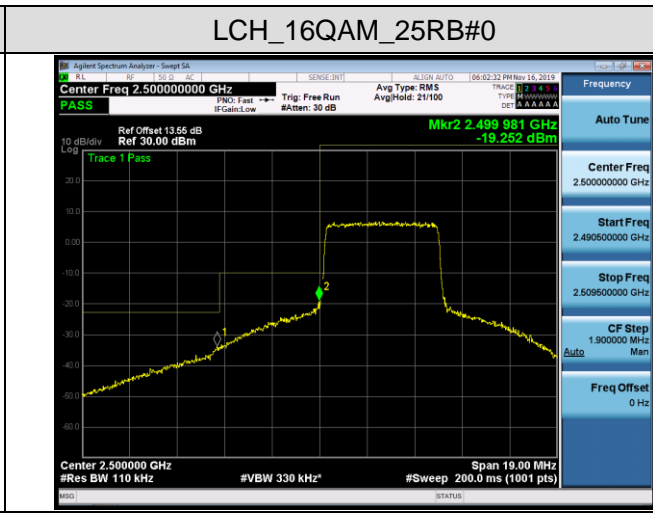

LCH\_16QAM\_50RB#0

HCH\_QPSK\_50RB#0

HCH\_16QAM\_50RB#0

LTE BAND 7  
Channel Bandwidth: 5 MHz

LCH\_QPSK\_25RB#0

LCH\_16QAM\_25RB#0

HCH\_QPSK\_25RB#0

HCH\_16QAM\_25RB#0

Channel Bandwidth: 10 MHz

LCH\_QPSK\_50RB#0

LCH\_16QAM\_50RB#0

HCH\_QPSK\_50RB#0

HCH\_16QAM\_50RB#0

Channel Bandwidth: 15 MHz

LCH\_QPSK\_75RB#0

LCH\_16QAM\_75RB#0