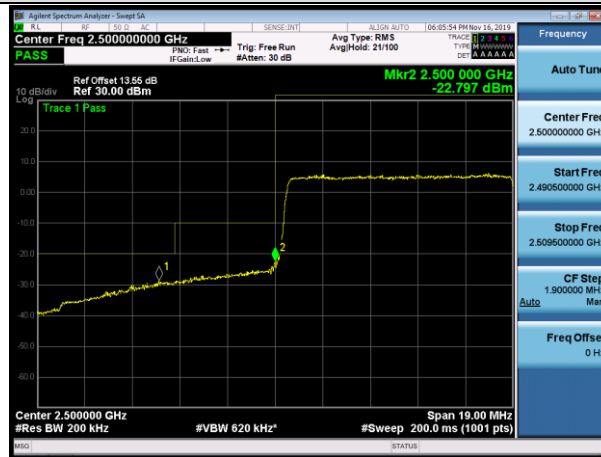

LCH_16QAM_50RB#0