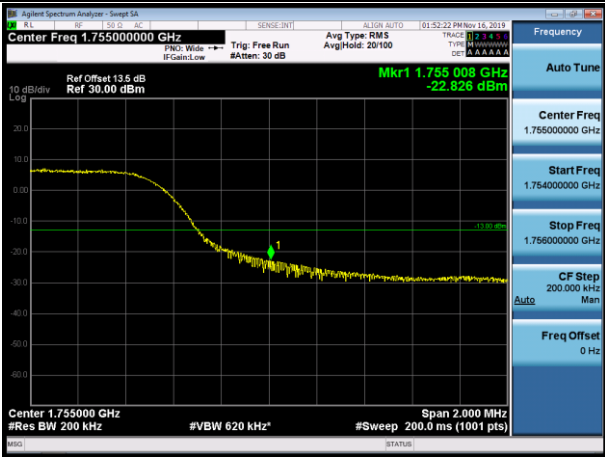

Channel Bandwidth: 10 MHz

LCH\_QPSK\_50RB#0

LCH\_16QAM\_50RB#0

HCH\_QPSK\_50RB#0

HCH\_16QAM\_50RB#0

Channel Bandwidth: 15 MHz

LCH\_QPSK\_75RB#0

LCH\_16QAM\_75RB#0

HCH\_QPSK\_75RB#0

HCH\_16QAM\_75RB#0

Channel Bandwidth: 20 MHz

LCH\_QPSK\_100RB#0

LCH\_16QAM\_100RB#0

HCH\_QPSK\_100RB#0

HCH\_16QAM\_100RB#0

LTE BAND 5  
 Channel Bandwidth: 1.4 MHz