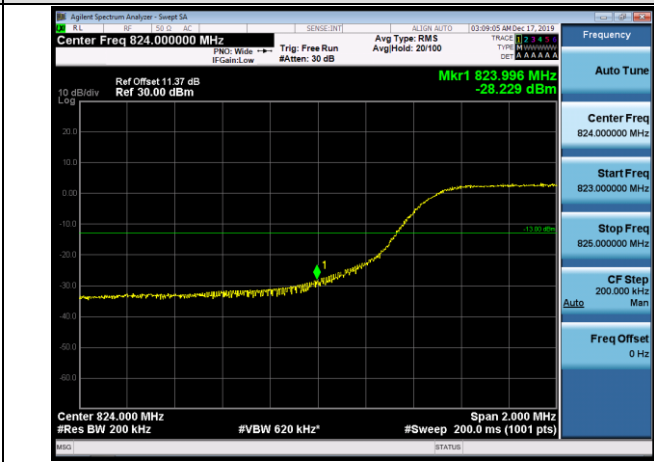

HCH\_16QAM\_15RB#0

Channel Bandwidth: 5 MHz

LCH\_QPSK\_25RB#0

LCH\_16QAM\_25RB#0

HCH\_QPSK\_25RB#0

HCH\_16QAM\_25RB#0

Channel Bandwidth: 10 MHz

LCH\_QPSK\_50RB#0

LCH\_16QAM\_50RB#0

HCH\_QPSK\_50RB#0

HCH\_16QAM\_50RB#0

LTE BAND 7  
Channel Bandwidth: 5 MHz

LCH\_QPSK\_25RB#0

LCH\_16QAM\_25RB#0

HCH\_QPSK\_25RB#0

HCH\_16QAM\_25RB#0