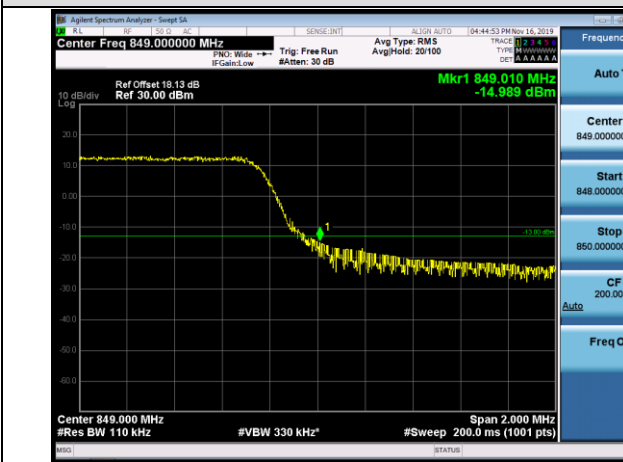

HCH\_16QAM\_15RB#0

Channel Bandwidth: 5 MHz

LCH\_QPSK\_25RB#0

LCH\_16QAM\_25RB#0

HCH\_QPSK\_25RB#0

HCH\_16QAM\_25RB#0

Channel Bandwidth: 10 MHz

LCH\_QPSK\_50RB#0

LCH\_16QAM\_50RB#0

HCH\_QPSK\_50RB#0

HCH\_16QAM\_50RB#0

LTE BAND 7  
Channel Bandwidth: 5 MHz

LCH\_QPSK\_25RB#0

LCH\_16QAM\_25RB#0

HCH\_QPSK\_25RB#0

HCH\_16QAM\_25RB#0