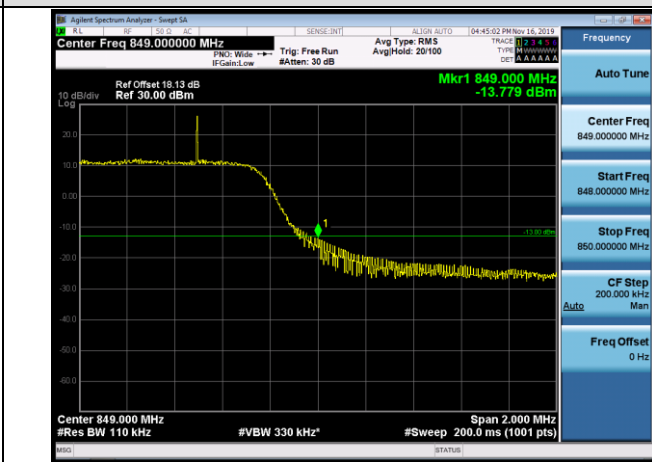

HCH\_16QAM\_15RB#0

Channel Bandwidth: 5 MHz

LCH\_QPSK\_25RB#0

LCH\_16QAM\_25RB#0

HCH\_QPSK\_25RB#0

HCH\_16QAM\_25RB#0

Channel Bandwidth: 10 MHz

LCH\_QPSK\_50RB#0

LCH\_16QAM\_50RB#0

HCH\_QPSK\_50RB#0

HCH\_16QAM\_50RB#0

LTE BAND 7  
Channel Bandwidth: 5 MHz

LCH\_QPSK\_25RB#0

LCH\_16QAM\_25RB#0

HCH\_QPSK\_25RB#0

HCH\_16QAM\_25RB#0