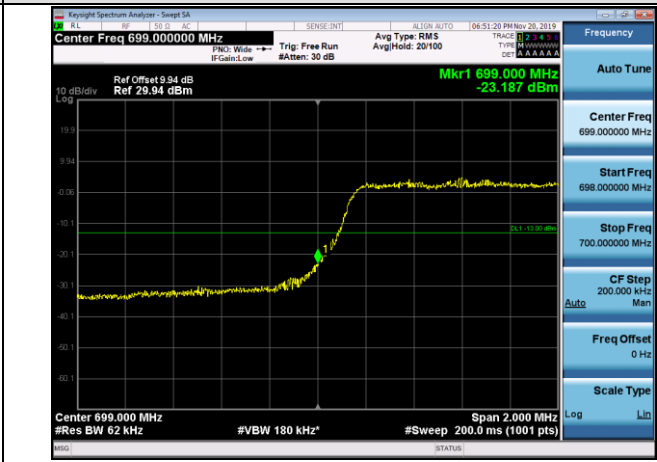

LCH\_QPSK\_6RB#0

LCH\_16QAM\_6RB#0

HCH\_QPSK\_6RB#0

HCH\_16QAM\_6RB#0

Channel Bandwidth: 3 MHz

LCH\_QPSK\_15RB#0

LCH\_16QAM\_15RB#0

HCH\_QPSK\_15RB#0