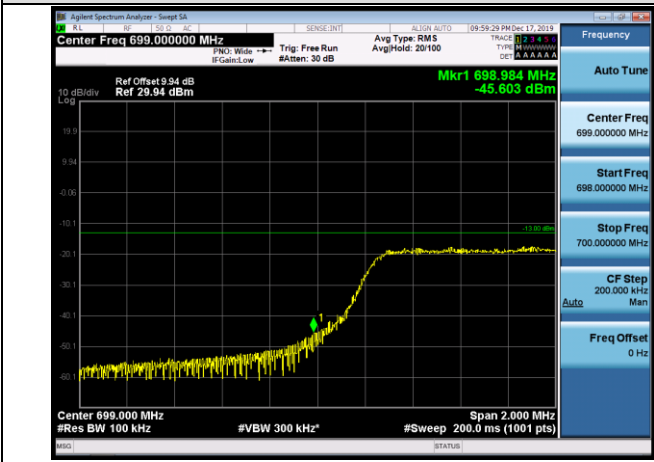

Channel Bandwidth: 5 MHz

LCH_QPSK_25RB#0