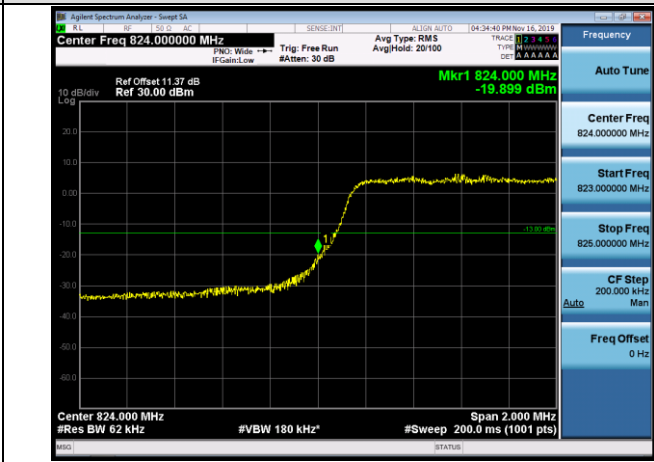

HCH\_QPSK\_75RB#0

HCH\_16QAM\_75RB#0

Channel Bandwidth: 20 MHz

LCH\_QPSK\_100RB#0

LCH\_16QAM\_100RB#0

HCH\_QPSK\_100RB#0

HCH\_16QAM\_100RB#0

LTE BAND 5  
 Channel Bandwidth: 1.4 MHz

LCH\_QPSK\_6RB#0

LCH\_16QAM\_6RB#0

HCH\_QPSK\_6RB#0

HCH\_16QAM\_6RB#0

Channel Bandwidth: 3 MHz

LCH\_QPSK\_15RB#0

LCH\_16QAM\_15RB#0

HCH\_QPSK\_15RB#0