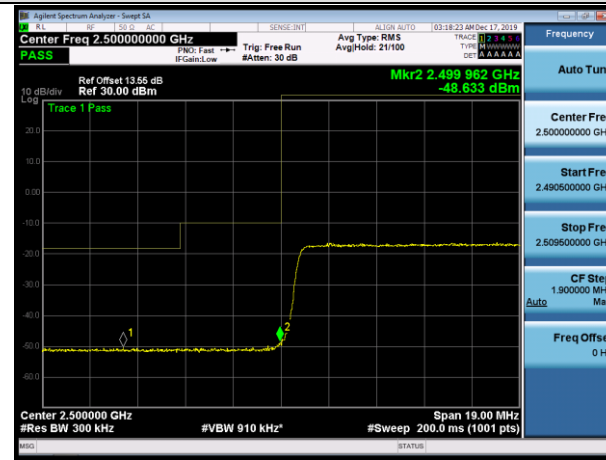

Channel Bandwidth: 10 MHz

LCH\_QPSK\_50RB#0

LCH\_16QAM\_50RB#0

HCH\_QPSK\_50RB#0

HCH\_16QAM\_50RB#0

Channel Bandwidth: 15 MHz

LCH\_QPSK\_75RB#0

LCH\_16QAM\_75RB#0