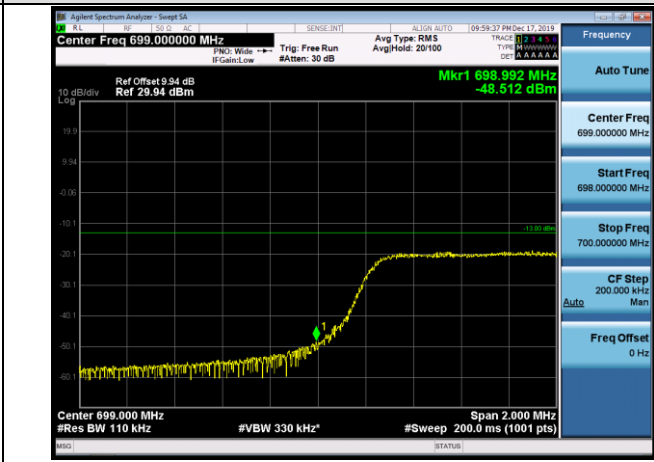

HCH\_16QAM\_15RB#0

Channel Bandwidth: 5 MHz

LCH\_QPSK\_25RB#0

LCH\_16QAM\_25RB#0

HCH\_QPSK\_25RB#0

HCH\_16QAM\_25RB#0

Channel Bandwidth: 10 MHz

LCH\_QPSK\_50RB#0