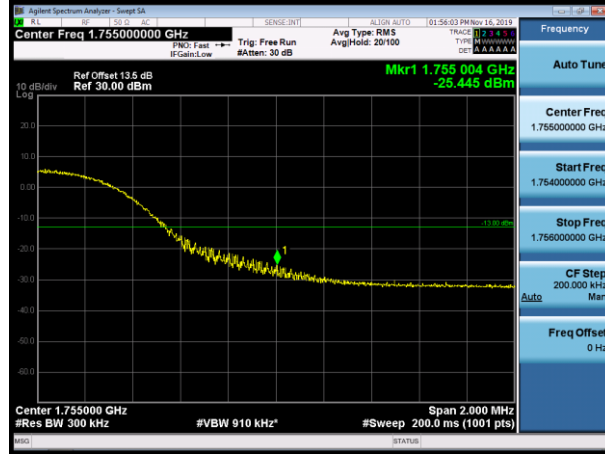

Channel Bandwidth: 10 MHz

LCH\_QPSK\_50RB#0

LCH\_16QAM\_50RB#0

HCH\_QPSK\_50RB#0

HCH\_16QAM\_50RB#0

Channel Bandwidth: 15 MHz

LCH\_QPSK\_75RB#0

LCH\_16QAM\_75RB#0

HCH\_QPSK\_75RB#0

HCH\_16QAM\_75RB#0

Channel Bandwidth: 20 MHz

LCH\_QPSK\_100RB#0

LCH\_16QAM\_100RB#0

HCH\_QPSK\_100RB#0

HCH\_16QAM\_100RB#0

LTE BAND 5  
 Channel Bandwidth: 1.4 MHz