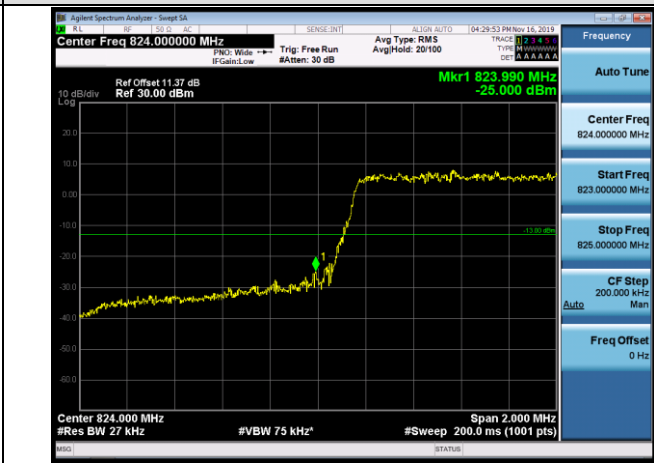

HCH\_QPSK\_75RB#0

HCH\_16QAM\_75RB#0

Channel Bandwidth: 20 MHz

LCH\_QPSK\_100RB#0

LCH\_16QAM\_100RB#0

HCH\_QPSK\_100RB#0

HCH\_16QAM\_100RB#0

LTE BAND 5  
 Channel Bandwidth: 1.4 MHz

LCH\_QPSK\_6RB#0

LCH\_16QAM\_6RB#0

HCH\_QPSK\_6RB#0

HCH\_16QAM\_6RB#0

Channel Bandwidth: 3 MHz

LCH\_QPSK\_15RB#0

LCH\_16QAM\_15RB#0

HCH\_QPSK\_15RB#0