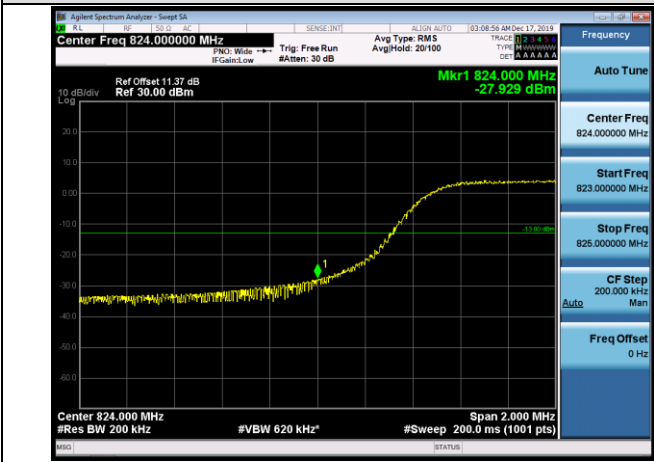

HCH\_16QAM\_15RB#0

Channel Bandwidth: 5 MHz

LCH\_QPSK\_25RB#0

LCH\_16QAM\_25RB#0

HCH\_QPSK\_25RB#0

HCH\_16QAM\_25RB#0

Channel Bandwidth: 10 MHz

LCH\_QPSK\_50RB#0

LCH\_16QAM\_50RB#0

HCH\_QPSK\_50RB#0

HCH\_16QAM\_50RB#0

LTE BAND 7  
Channel Bandwidth: 5 MHz

LCH\_QPSK\_25RB#0

LCH\_16QAM\_25RB#0

HCH\_QPSK\_25RB#0

HCH\_16QAM\_25RB#0