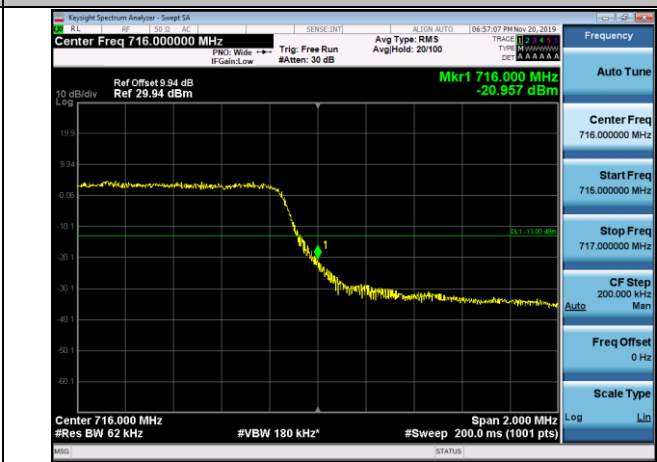

HCH_16QAM_15RB#0