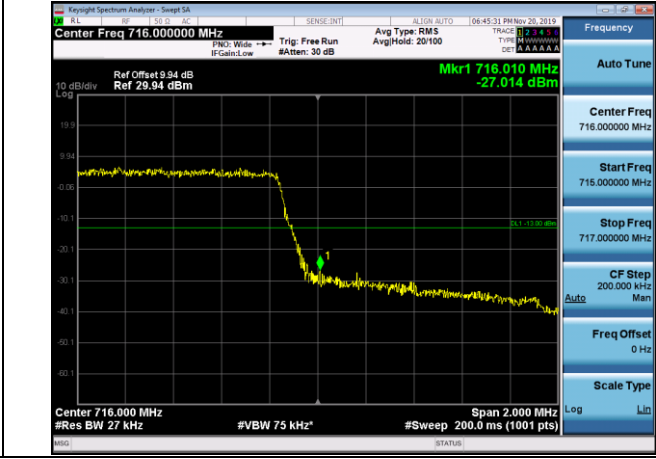

LCH\_QPSK\_6RB#0

LCH\_16QAM\_6RB#0

HCH\_QPSK\_6RB#0

HCH\_16QAM\_6RB#0

Channel Bandwidth: 3 MHz

LCH\_QPSK\_15RB#0

LCH\_16QAM\_15RB#0

HCH\_QPSK\_15RB#0