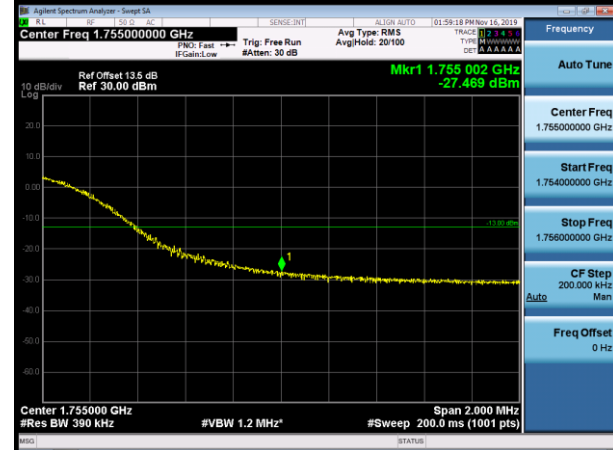

HCH\_QPSK\_75RB#0

HCH\_16QAM\_75RB#0

Channel Bandwidth: 20 MHz

LCH\_QPSK\_100RB#0

LCH\_16QAM\_100RB#0

HCH\_QPSK\_100RB#0

HCH\_16QAM\_100RB#0

LTE BAND 5  
 Channel Bandwidth: 1.4 MHz