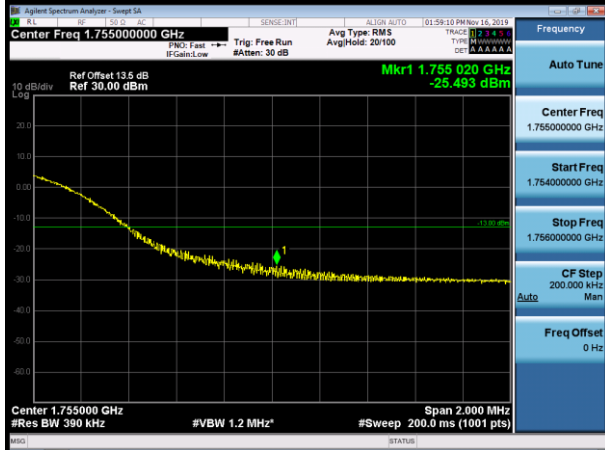

HCH\_QPSK\_75RB#0

HCH\_16QAM\_75RB#0

Channel Bandwidth: 20 MHz

LCH\_QPSK\_100RB#0

LCH\_16QAM\_100RB#0

HCH\_QPSK\_100RB#0

HCH\_16QAM\_100RB#0

LTE BAND 5  
 Channel Bandwidth: 1.4 MHz

LCH\_QPSK\_6RB#0

LCH\_16QAM\_6RB#0

HCH\_QPSK\_6RB#0

HCH\_16QAM\_6RB#0

Channel Bandwidth: 3 MHz

LCH\_QPSK\_15RB#0

LCH\_16QAM\_15RB#0

HCH\_QPSK\_15RB#0