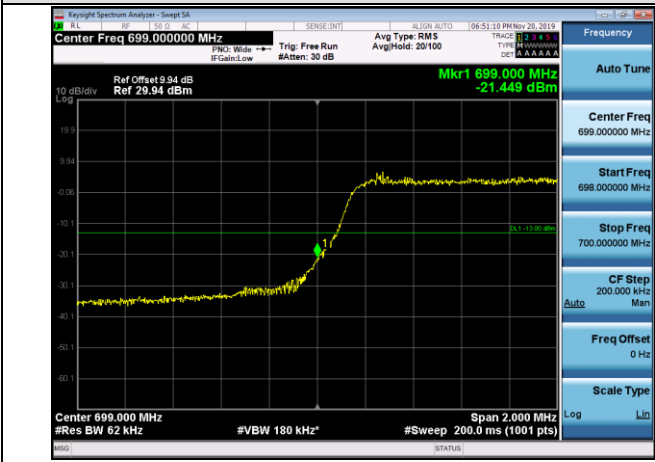

LCH\_QPSK\_6RB#0

LCH\_16QAM\_6RB#0

HCH\_QPSK\_6RB#0

HCH\_16QAM\_6RB#0

Channel Bandwidth: 3 MHz

LCH\_QPSK\_15RB#0

LCH\_16QAM\_15RB#0

HCH\_QPSK\_15RB#0