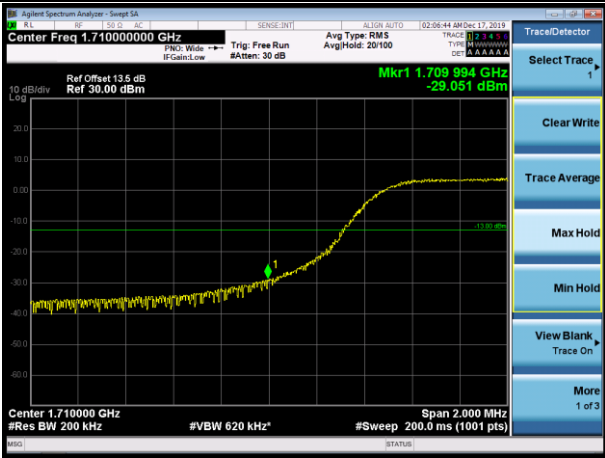

Channel Bandwidth: 10 MHz

LCH\_QPSK\_50RB#0

LCH\_16QAM\_50RB#0

HCH\_QPSK\_50RB#0

HCH\_16QAM\_50RB#0

Channel Bandwidth: 15 MHz

LCH\_QPSK\_75RB#0

LCH\_16QAM\_75RB#0

HCH\_QPSK\_75RB#0

HCH\_16QAM\_75RB#0

Channel Bandwidth: 20 MHz

LCH\_QPSK\_100RB#0

LCH\_16QAM\_100RB#0

HCH\_QPSK\_100RB#0

HCH\_16QAM\_100RB#0

LTE BAND 5  
 Channel Bandwidth: 1.4 MHz