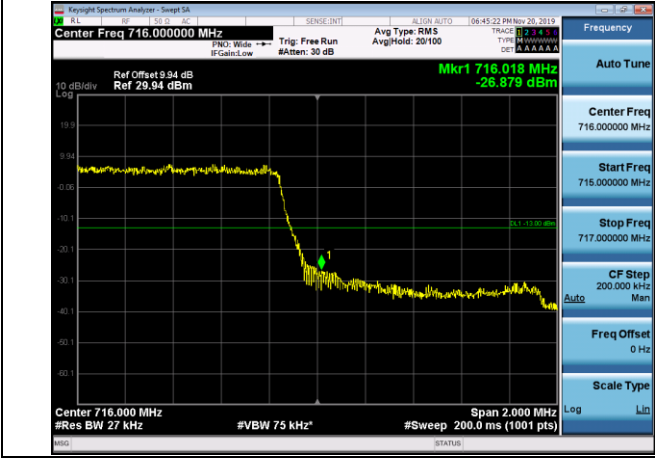

HCH_QPSK_6RB#0