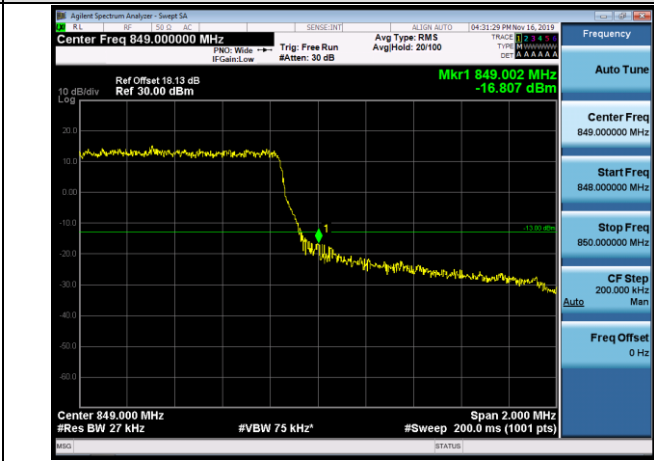

HCH\_QPSK\_75RB#0

HCH\_16QAM\_75RB#0

Channel Bandwidth: 20 MHz

LCH\_QPSK\_100RB#0

LCH\_16QAM\_100RB#0

HCH\_QPSK\_100RB#0

HCH\_16QAM\_100RB#0

LTE BAND 5  
 Channel Bandwidth: 1.4 MHz

LCH\_QPSK\_6RB#0

LCH\_16QAM\_6RB#0

HCH\_QPSK\_6RB#0

HCH\_16QAM\_6RB#0

Channel Bandwidth: 3 MHz

LCH\_QPSK\_15RB#0

LCH\_16QAM\_15RB#0

HCH\_QPSK\_15RB#0