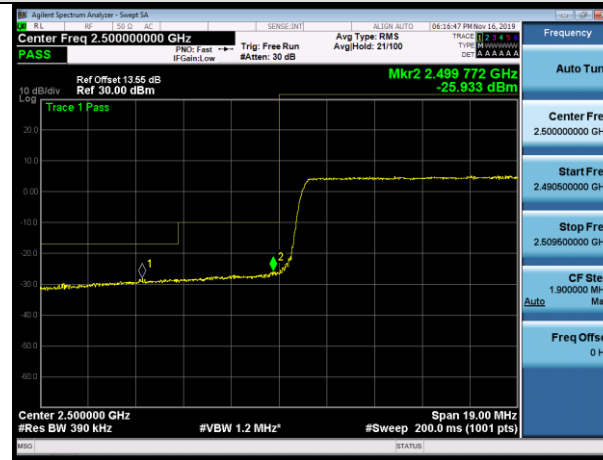

HCH\_QPSK\_75RB#0

HCH\_16QAM\_75RB#0

Channel Bandwidth: 20 MHz

LCH\_QPSK\_100RB#0

LCH\_16QAM\_100RB#0

HCH\_QPSK\_100RB#0

HCH\_16QAM\_100RB#0

LTE BAND 12  
Channel Bandwidth: 1.4 MHz