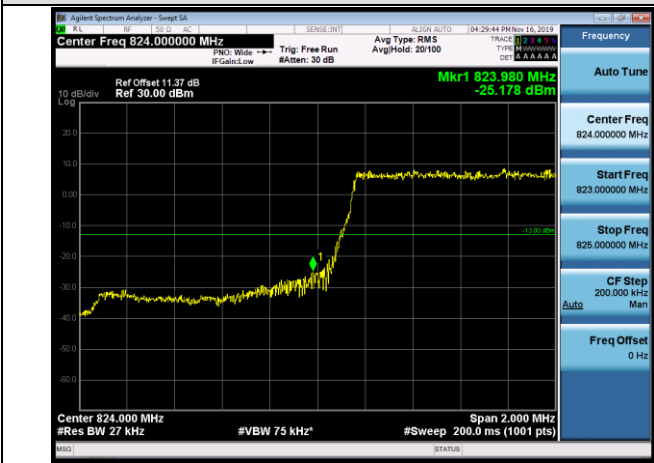

HCH\_QPSK\_75RB#0

HCH\_16QAM\_75RB#0

Channel Bandwidth: 20 MHz

LCH\_QPSK\_100RB#0

LCH\_16QAM\_100RB#0

HCH\_QPSK\_100RB#0

HCH\_16QAM\_100RB#0

LTE BAND 5  
 Channel Bandwidth: 1.4 MHz

LCH\_QPSK\_6RB#0

LCH\_16QAM\_6RB#0

HCH\_QPSK\_6RB#0

HCH\_16QAM\_6RB#0

Channel Bandwidth: 3 MHz

LCH\_QPSK\_15RB#0

LCH\_16QAM\_15RB#0

HCH\_QPSK\_15RB#0