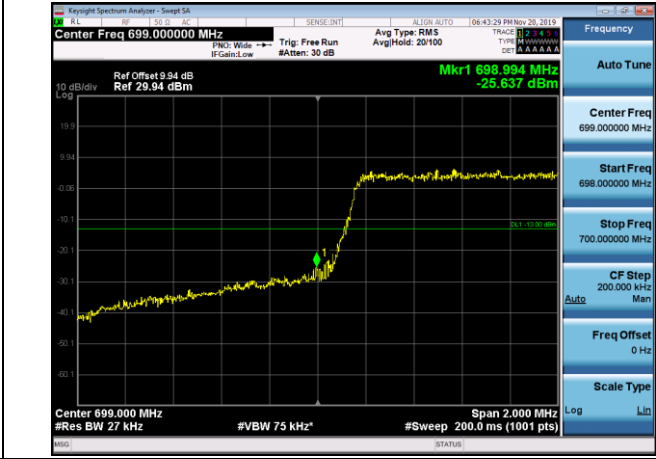

LCH_16QAM_6RB#0