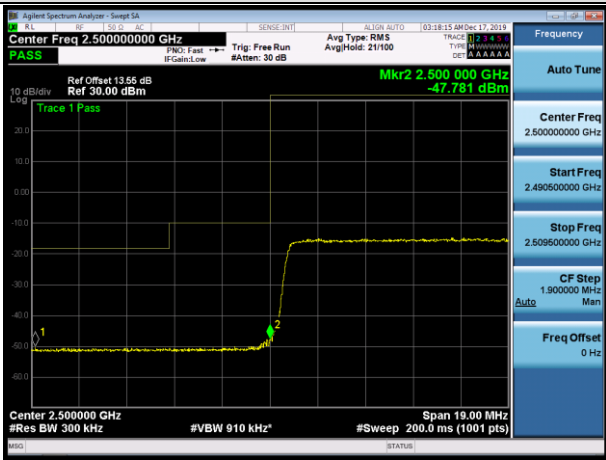

Channel Bandwidth: 10 MHz

LCH\_QPSK\_50RB#0

LCH\_16QAM\_50RB#0

HCH\_QPSK\_50RB#0

HCH\_16QAM\_50RB#0

Channel Bandwidth: 15 MHz

LCH\_QPSK\_75RB#0

LCH\_16QAM\_75RB#0

HCH\_QPSK\_75RB#0

HCH\_16QAM\_75RB#0

Channel Bandwidth: 20 MHz

LCH\_QPSK\_100RB#0

LCH\_16QAM\_100RB#0

HCH\_QPSK\_100RB#0

HCH\_16QAM\_100RB#0

LTE BAND 12  
Channel Bandwidth: 1.4 MHz