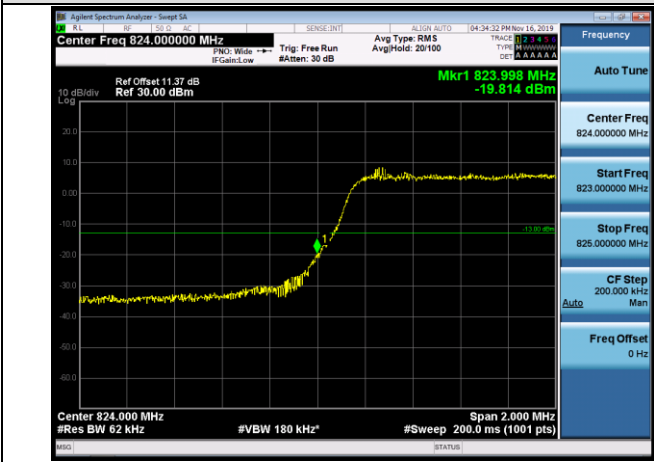

HCH\_QPSK\_75RB#0

HCH\_16QAM\_75RB#0

Channel Bandwidth: 20 MHz

LCH\_QPSK\_100RB#0

LCH\_16QAM\_100RB#0

HCH\_QPSK\_100RB#0

HCH\_16QAM\_100RB#0

LTE BAND 5  
 Channel Bandwidth: 1.4 MHz

LCH\_QPSK\_6RB#0

LCH\_16QAM\_6RB#0

HCH\_QPSK\_6RB#0

HCH\_16QAM\_6RB#0

Channel Bandwidth: 3 MHz

LCH\_QPSK\_15RB#0

LCH\_16QAM\_15RB#0

HCH\_QPSK\_15RB#0