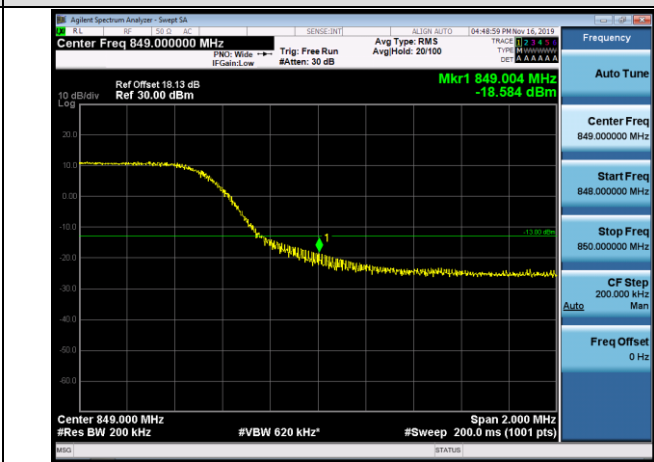

HCH\_16QAM\_15RB#0

Channel Bandwidth: 5 MHz

LCH\_QPSK\_25RB#0

LCH\_16QAM\_25RB#0

HCH\_QPSK\_25RB#0

HCH\_16QAM\_25RB#0

Channel Bandwidth: 10 MHz

LCH\_QPSK\_50RB#0

LCH\_16QAM\_50RB#0

HCH\_QPSK\_50RB#0

HCH\_16QAM\_50RB#0

LTE BAND 7  
Channel Bandwidth: 5 MHz

LCH\_QPSK\_25RB#0

LCH\_16QAM\_25RB#0

HCH\_QPSK\_25RB#0

HCH\_16QAM\_25RB#0