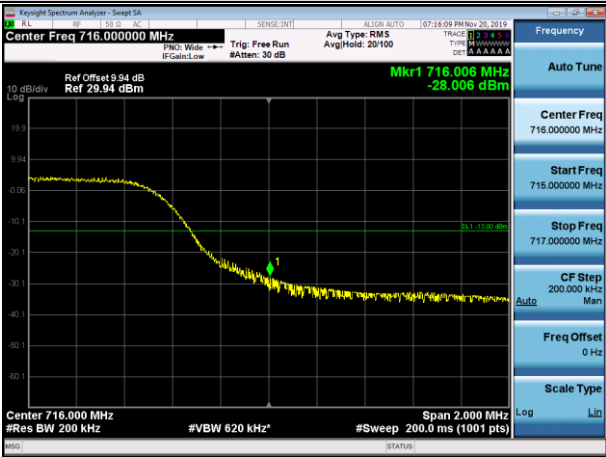

LCH\_16QAM\_50RB#0

HCH\_QPSK\_50RB#0

HCH\_16QAM\_50RB#0

**APPENDIX D PHOTOGRAPHS OF TEST SETUP**  
**RADIATED SPURIOUS EMISSION**

**RADIATED SPURIOUS ABOVE 1G EMISSION**

**----END OF REPORT----**