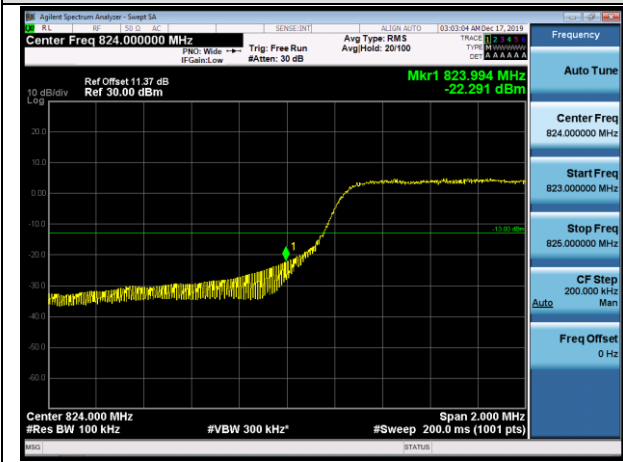

Channel Bandwidth: 5 MHz

LCH_QPSK_25RB#0