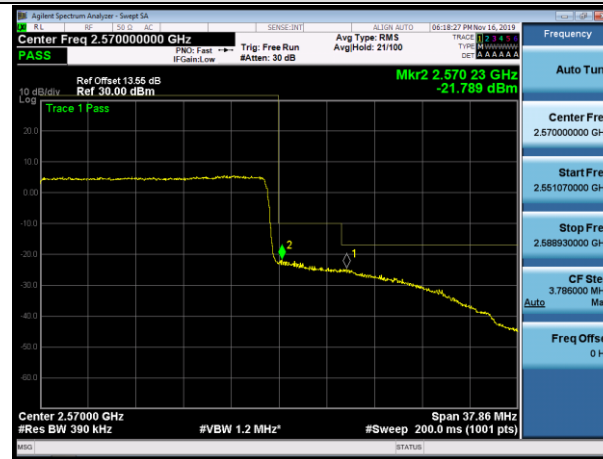

HCH\_QPSK\_75RB#0

HCH\_16QAM\_75RB#0

Channel Bandwidth: 20 MHz

LCH\_QPSK\_100RB#0

LCH\_16QAM\_100RB#0

HCH\_QPSK\_100RB#0

HCH\_16QAM\_100RB#0

LTE BAND 12  
Channel Bandwidth: 1.4 MHz