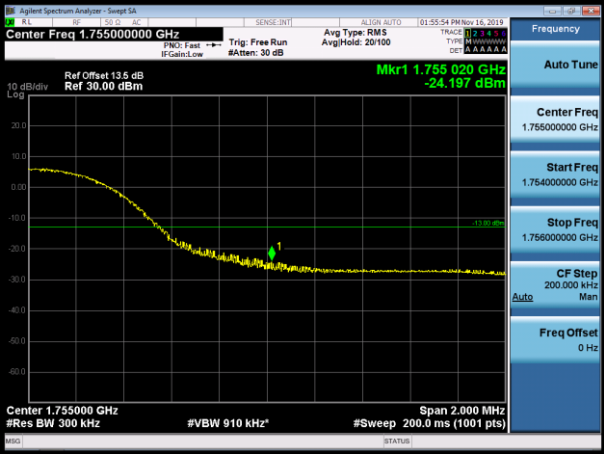

Channel Bandwidth: 10 MHz

LCH\_QPSK\_50RB#0

LCH\_16QAM\_50RB#0

HCH\_QPSK\_50RB#0

HCH\_16QAM\_50RB#0

Channel Bandwidth: 15 MHz

LCH\_QPSK\_75RB#0

LCH\_16QAM\_75RB#0

HCH\_QPSK\_75RB#0

HCH\_16QAM\_75RB#0

Channel Bandwidth: 20 MHz

LCH\_QPSK\_100RB#0

LCH\_16QAM\_100RB#0

HCH\_QPSK\_100RB#0

HCH\_16QAM\_100RB#0

LTE BAND 5  
 Channel Bandwidth: 1.4 MHz