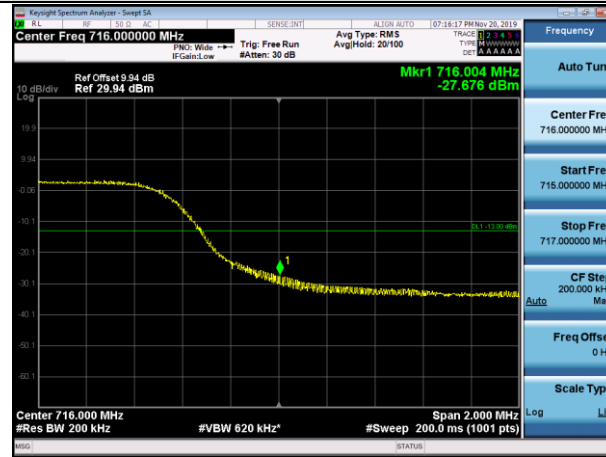

HCH_16QAM_50RB#0