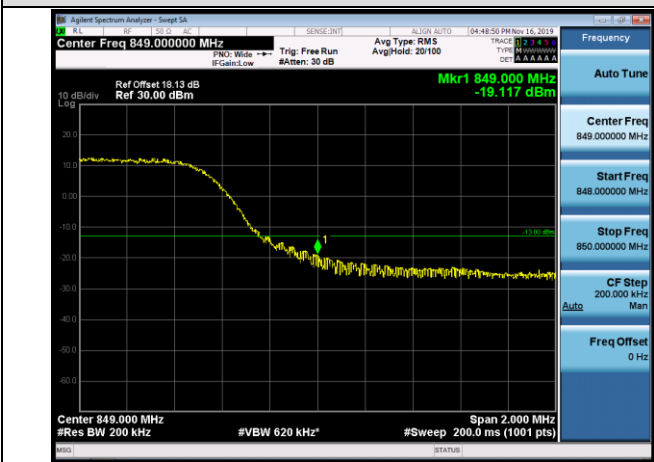

HCH\_16QAM\_15RB#0

Channel Bandwidth: 5 MHz

LCH\_QPSK\_25RB#0

LCH\_16QAM\_25RB#0

HCH\_QPSK\_25RB#0

HCH\_16QAM\_25RB#0

Channel Bandwidth: 10 MHz

LCH\_QPSK\_50RB#0

LCH\_16QAM\_50RB#0

HCH\_QPSK\_50RB#0

HCH\_16QAM\_50RB#0

LTE BAND 7  
Channel Bandwidth: 5 MHz

LCH\_QPSK\_25RB#0

LCH\_16QAM\_25RB#0

HCH\_QPSK\_25RB#0

HCH\_16QAM\_25RB#0