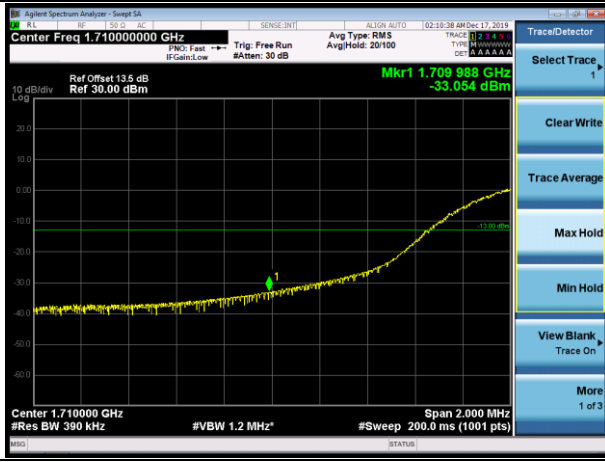

HCH\_QPSK\_75RB#0

HCH\_16QAM\_75RB#0

Channel Bandwidth: 20 MHz

LCH\_QPSK\_100RB#0

LCH\_16QAM\_100RB#0

HCH\_QPSK\_100RB#0

HCH\_16QAM\_100RB#0

LTE BAND 5  
 Channel Bandwidth: 1.4 MHz