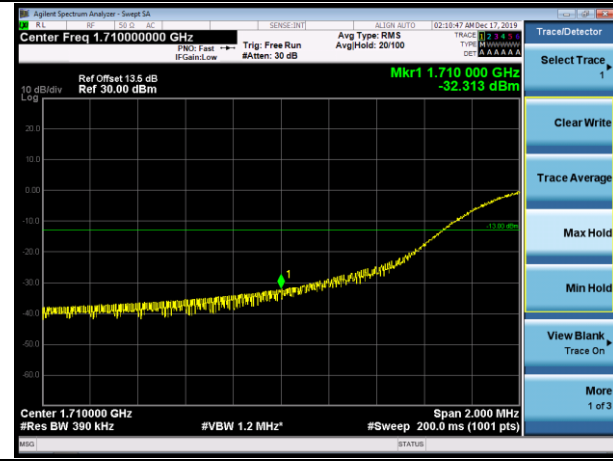

HCH\_QPSK\_75RB#0

HCH\_16QAM\_75RB#0

Channel Bandwidth: 20 MHz

LCH\_QPSK\_100RB#0

LCH\_16QAM\_100RB#0

HCH\_QPSK\_100RB#0

HCH\_16QAM\_100RB#0

LTE BAND 5  
 Channel Bandwidth: 1.4 MHz