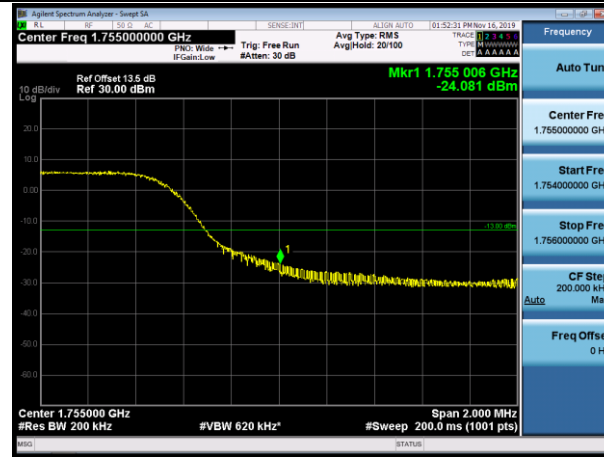

Channel Bandwidth: 10 MHz

LCH\_QPSK\_50RB#0

LCH\_16QAM\_50RB#0

HCH\_QPSK\_50RB#0

HCH\_16QAM\_50RB#0

Channel Bandwidth: 15 MHz

LCH\_QPSK\_75RB#0

LCH\_16QAM\_75RB#0

HCH\_QPSK\_75RB#0

HCH\_16QAM\_75RB#0

Channel Bandwidth: 20 MHz

LCH\_QPSK\_100RB#0

LCH\_16QAM\_100RB#0

HCH\_QPSK\_100RB#0

HCH\_16QAM\_100RB#0

LTE BAND 5  
 Channel Bandwidth: 1.4 MHz