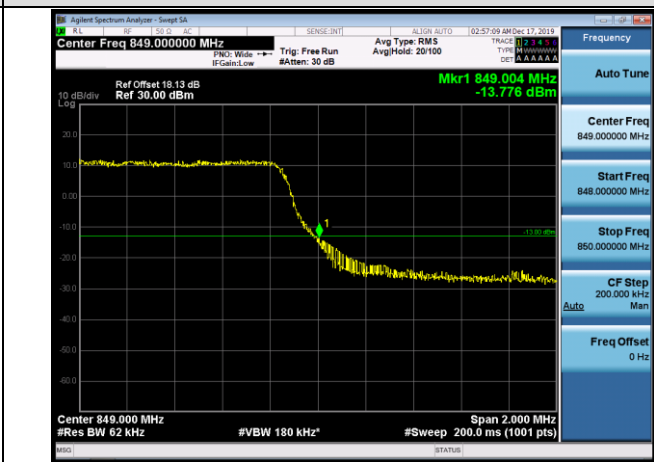

HCH_16QAM_15RB#0