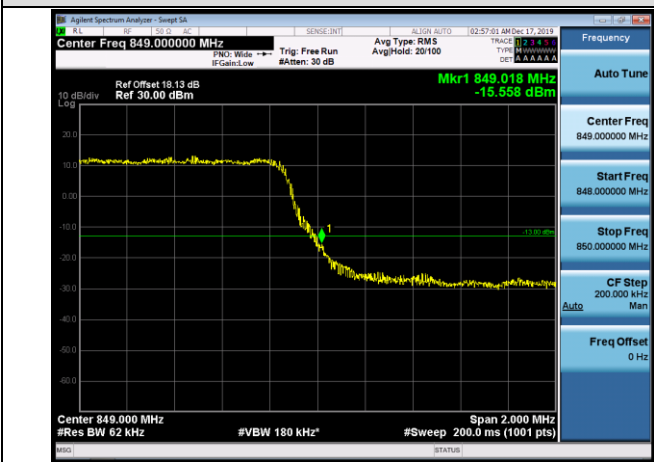

HCH\_QPSK\_75RB#0

HCH\_16QAM\_75RB#0

Channel Bandwidth: 20 MHz

LCH\_QPSK\_100RB#0

LCH\_16QAM\_100RB#0

HCH\_QPSK\_100RB#0

HCH\_16QAM\_100RB#0

LTE BAND 5  
 Channel Bandwidth: 1.4 MHz

LCH\_QPSK\_6RB#0

LCH\_16QAM\_6RB#0

HCH\_QPSK\_6RB#0

HCH\_16QAM\_6RB#0

Channel Bandwidth: 3 MHz

LCH\_QPSK\_15RB#0

LCH\_16QAM\_15RB#0

HCH\_QPSK\_15RB#0