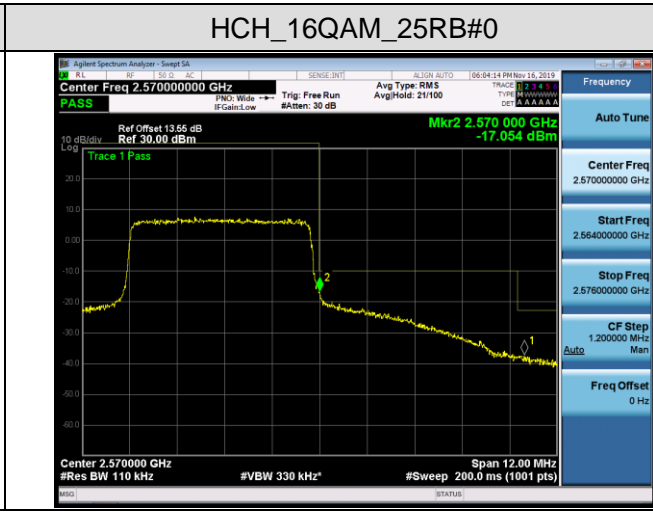

LCH\_16QAM\_50RB#0

HCH\_QPSK\_50RB#0

HCH\_16QAM\_50RB#0

LTE BAND 7  
Channel Bandwidth: 5 MHz

LCH\_QPSK\_25RB#0

LCH\_16QAM\_25RB#0

HCH\_QPSK\_25RB#0

HCH\_16QAM\_25RB#0