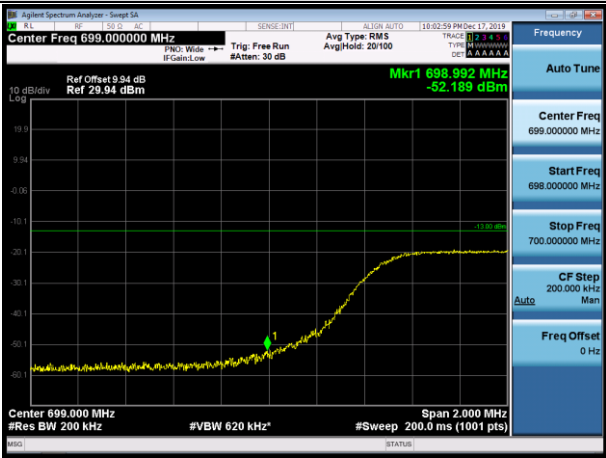

HCH\_16QAM\_15RB#0

Channel Bandwidth: 5 MHz

LCH\_QPSK\_25RB#0

LCH\_16QAM\_25RB#0

HCH\_QPSK\_25RB#0

HCH\_16QAM\_25RB#0

Channel Bandwidth: 10 MHz

LCH\_QPSK\_50RB#0