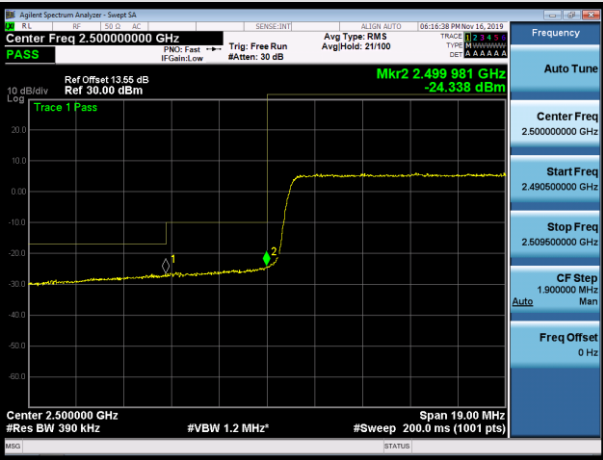

HCH\_QPSK\_75RB#0

HCH\_16QAM\_75RB#0

Channel Bandwidth: 20 MHz

LCH\_QPSK\_100RB#0

LCH\_16QAM\_100RB#0

HCH\_QPSK\_100RB#0

HCH\_16QAM\_100RB#0

LTE BAND 12  
Channel Bandwidth: 1.4 MHz