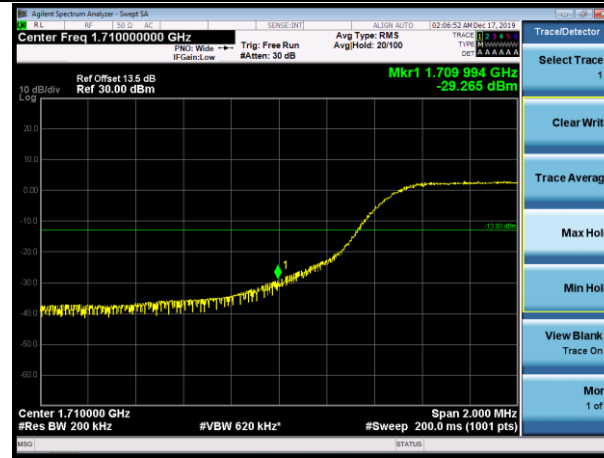

Channel Bandwidth: 10 MHz

LCH\_QPSK\_50RB#0

LCH\_16QAM\_50RB#0

HCH\_QPSK\_50RB#0

HCH\_16QAM\_50RB#0

Channel Bandwidth: 15 MHz

LCH\_QPSK\_75RB#0

LCH\_16QAM\_75RB#0

HCH\_QPSK\_75RB#0

HCH\_16QAM\_75RB#0

Channel Bandwidth: 20 MHz

LCH\_QPSK\_100RB#0

LCH\_16QAM\_100RB#0

HCH\_QPSK\_100RB#0

HCH\_16QAM\_100RB#0

LTE BAND 5  
 Channel Bandwidth: 1.4 MHz