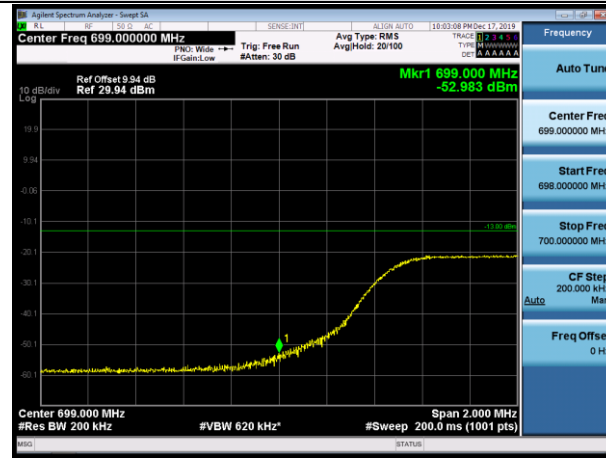

LCH_16QAM_50RB#0