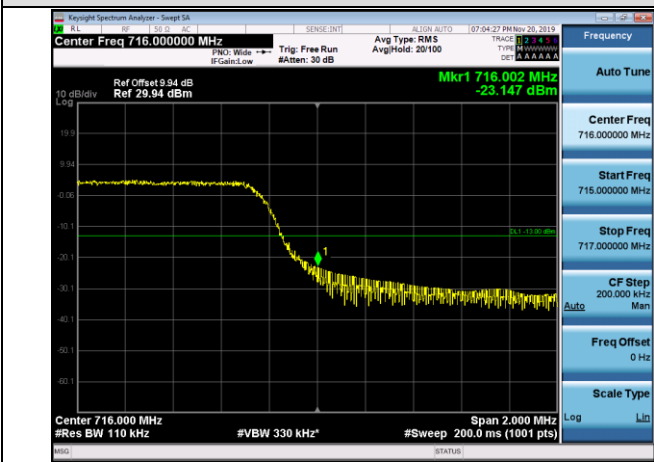

HCH\_16QAM\_15RB#0

Channel Bandwidth: 5 MHz

LCH\_QPSK\_25RB#0

LCH\_16QAM\_25RB#0

HCH\_QPSK\_25RB#0

HCH\_16QAM\_25RB#0

Channel Bandwidth: 10 MHz

LCH\_QPSK\_50RB#0