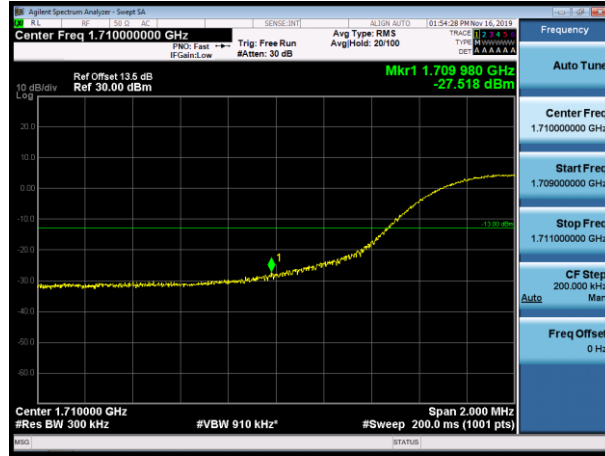

Channel Bandwidth: 10 MHz

LCH\_QPSK\_50RB#0

LCH\_16QAM\_50RB#0

HCH\_QPSK\_50RB#0

HCH\_16QAM\_50RB#0

Channel Bandwidth: 15 MHz

LCH\_QPSK\_75RB#0

LCH\_16QAM\_75RB#0

HCH\_QPSK\_75RB#0

HCH\_16QAM\_75RB#0

Channel Bandwidth: 20 MHz

LCH\_QPSK\_100RB#0

LCH\_16QAM\_100RB#0

HCH\_QPSK\_100RB#0

HCH\_16QAM\_100RB#0

LTE BAND 5  
 Channel Bandwidth: 1.4 MHz