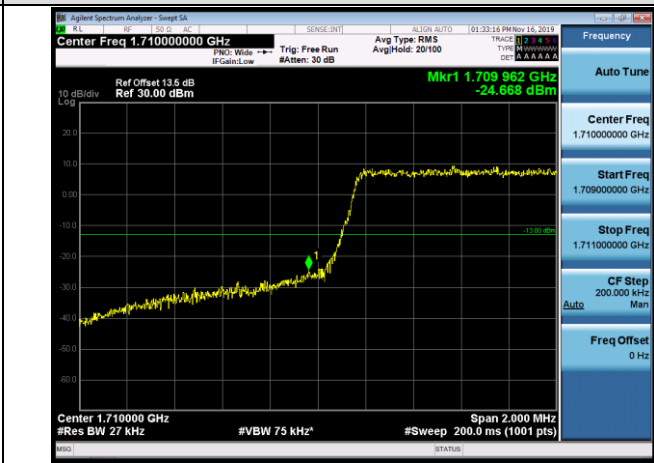

Channel Bandwidth: 20 MHz

LCH_QPSK_100RB#0

LCH_16QAM_100RB#0

HCH_QPSK_100RB#0

HCH_16QAM_100RB#0

LTE BAND 4
 Channel Bandwidth: 1.4 MHz

LCH_QPSK_6RB#0

LCH_16QAM_6RB#0