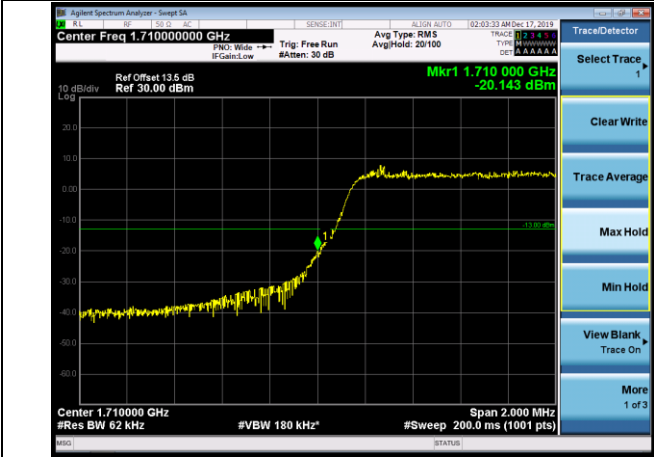

Channel Bandwidth: 3 MHz

LCH_QPSK_15RB#0