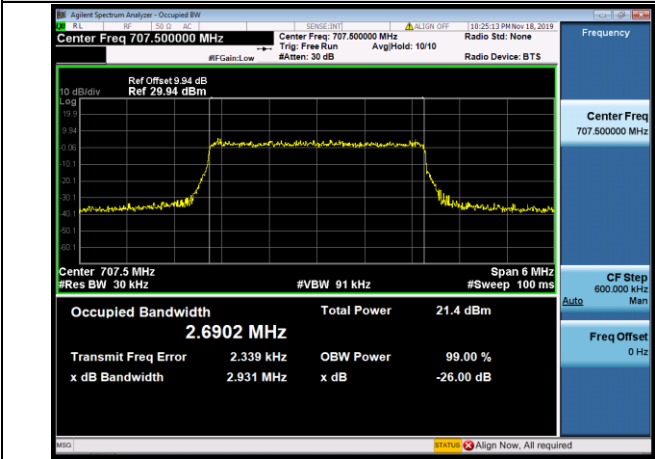

MCH_QPSK_15RB#0