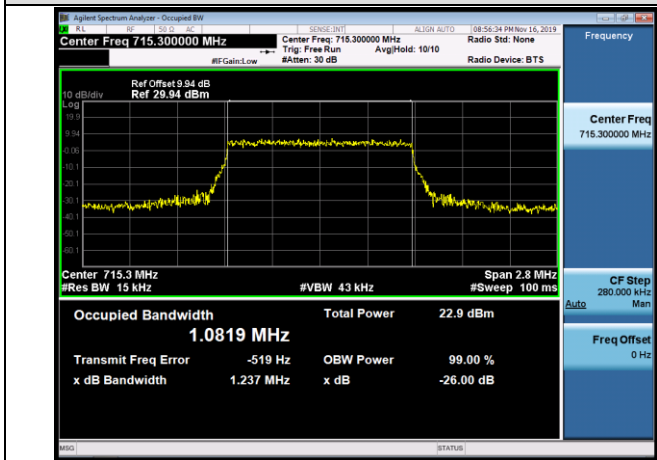

Channel Bandwidth: 1.4 MHz

LCH_QPSK_6RB#0

LCH_16QAM_6RB#0

MCH_QPSK_6RB#0

MCH_16QAM_6RB#0

HCH_QPSK_6RB#0

HCH_16QAM_6RB#0

Channel Bandwidth: 3 MHz