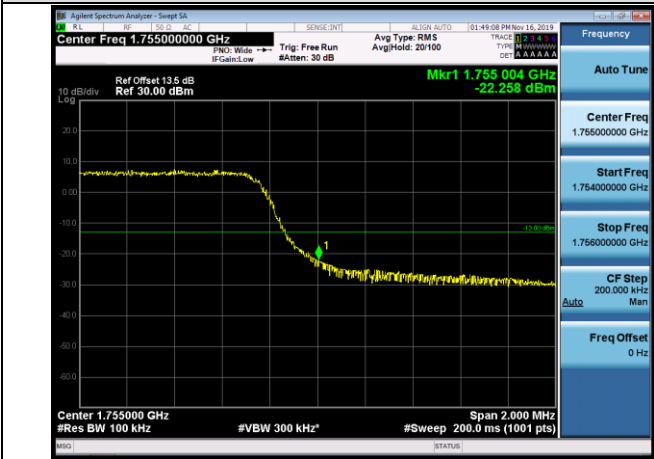

HCH_QPSK_25RB#0