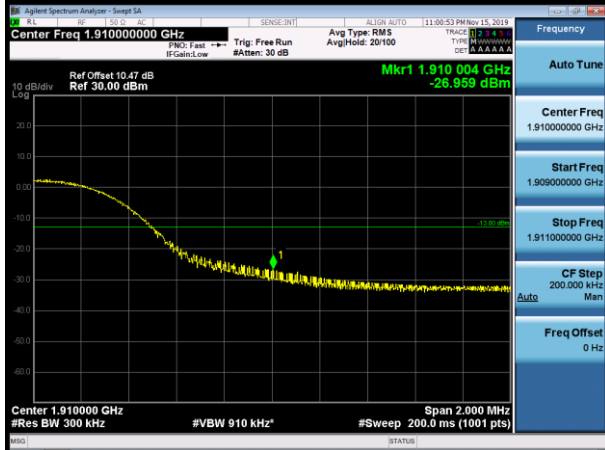

LCH_16QAM_50RB#0

HCH_QPSK_50RB#0

HCH_16QAM_50RB#0

Channel Bandwidth: 15 MHz

LCH_QPSK_75RB#0

LCH_16QAM_75RB#0

HCH_QPSK_75RB#0

HCH_16QAM_75RB#0

Channel Bandwidth: 20 MHz

LCH_QPSK_100RB#0

LCH_16QAM_100RB#0

HCH_QPSK_100RB#0

HCH_16QAM_100RB#0

LTE BAND 4
 Channel Bandwidth: 1.4 MHz

LCH_QPSK_6RB#0

LCH_16QAM_6RB#0