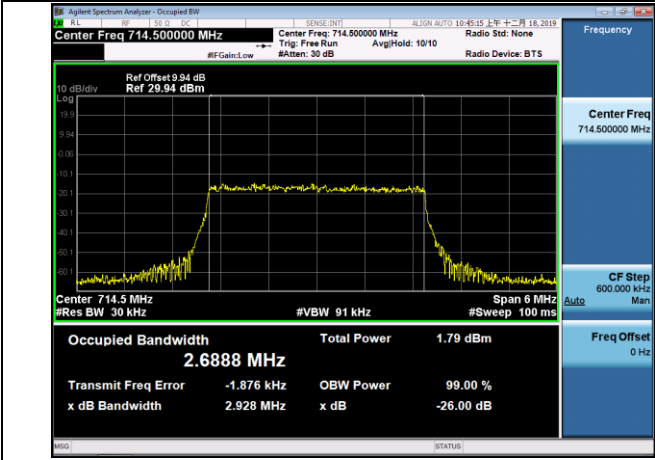

LCH_QPSK_15RB#0

LCH_16QAM_15RB#0

MCH_QPSK_15RB#0

MCH_16QAM_15RB#0

HCH_QPSK_15RB#0

HCH_16QAM_15RB#0

Channel Bandwidth: 5 MHz

LCH_QPSK_25RB#0