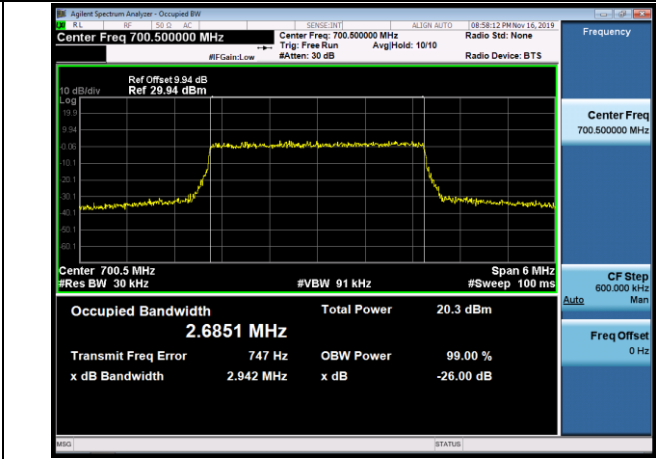

LCH_16QAM_15RB#0