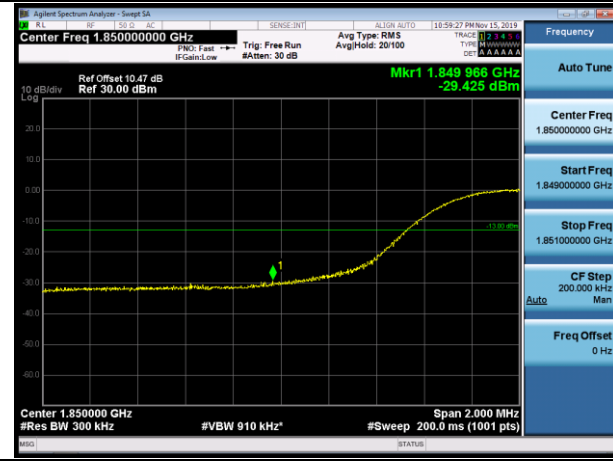

LCH_16QAM_50RB#0

HCH_QPSK_50RB#0

HCH_16QAM_50RB#0

Channel Bandwidth: 15 MHz

LCH_QPSK_75RB#0

LCH_16QAM_75RB#0

HCH_QPSK_75RB#0

HCH_16QAM_75RB#0

Channel Bandwidth: 20 MHz

LCH_QPSK_100RB#0

LCH_16QAM_100RB#0

HCH_QPSK_100RB#0

HCH_16QAM_100RB#0

LTE BAND 4
 Channel Bandwidth: 1.4 MHz

LCH_QPSK_6RB#0

LCH_16QAM_6RB#0