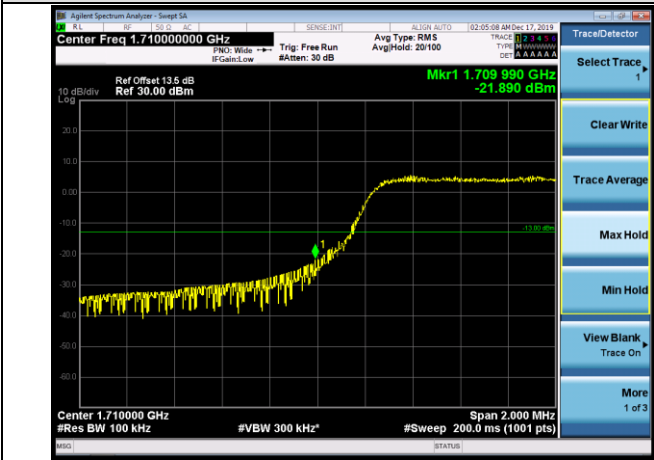

Channel Bandwidth: 5 MHz

LCH_QPSK_25RB#0