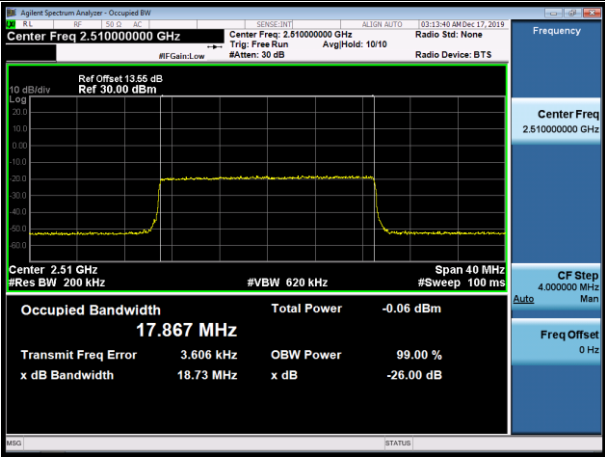

Channel Bandwidth: 20 MHz

LCH_QPSK_100RB#0

LCH_16QAM_100RB#0

MCH_QPSK_100RB#0

MCH_16QAM_100RB#0

HCH_QPSK_100RB#0

HCH_16QAM_100RB#0

LTE Band 12