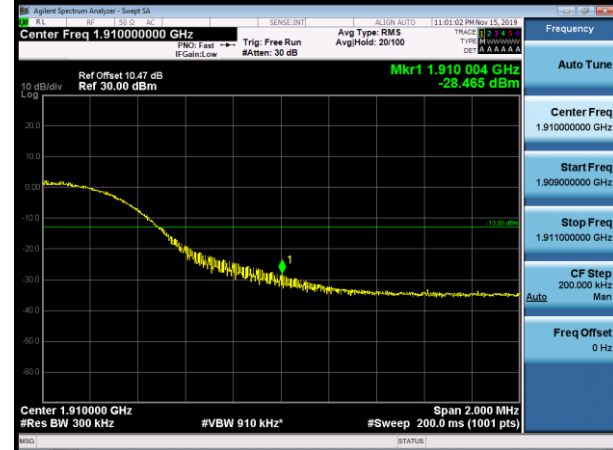

LCH_16QAM_50RB#0

HCH_QPSK_50RB#0

HCH_16QAM_50RB#0

Channel Bandwidth: 15 MHz

LCH_QPSK_75RB#0

LCH_16QAM_75RB#0

HCH_QPSK_75RB#0

HCH_16QAM_75RB#0

Channel Bandwidth: 20 MHz

LCH_QPSK_100RB#0

LCH_16QAM_100RB#0

HCH_QPSK_100RB#0

HCH_16QAM_100RB#0

LTE BAND 4
 Channel Bandwidth: 1.4 MHz

LCH_QPSK_6RB#0

LCH_16QAM_6RB#0