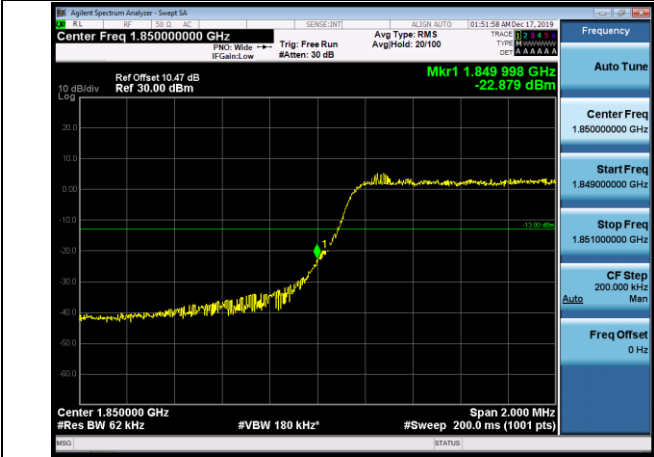

LCH_QPSK_6RB#0

LCH_16QAM_6RB#0

HCH_QPSK_6RB#0

HCH_16QAM_6RB#0

Channel Bandwidth: 3 MHz

LCH_QPSK_15RB#0

LCH_16QAM_15RB#0

HCH_QPSK_15RB#0