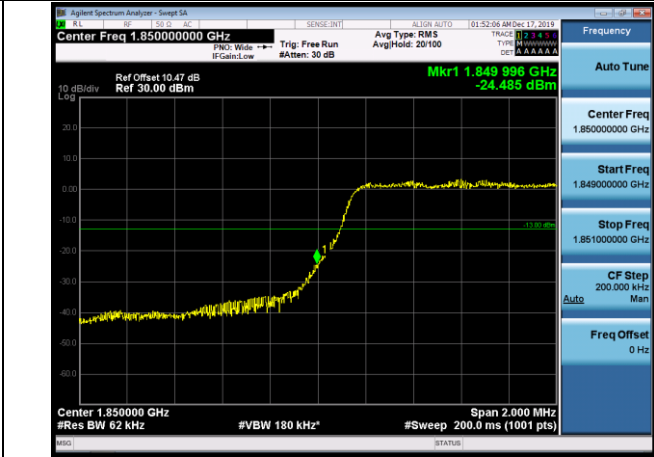

LCH_QPSK_6RB#0

LCH_16QAM_6RB#0

HCH_QPSK_6RB#0

HCH_16QAM_6RB#0

Channel Bandwidth: 3 MHz

LCH_QPSK_15RB#0

LCH_16QAM_15RB#0

HCH_QPSK_15RB#0