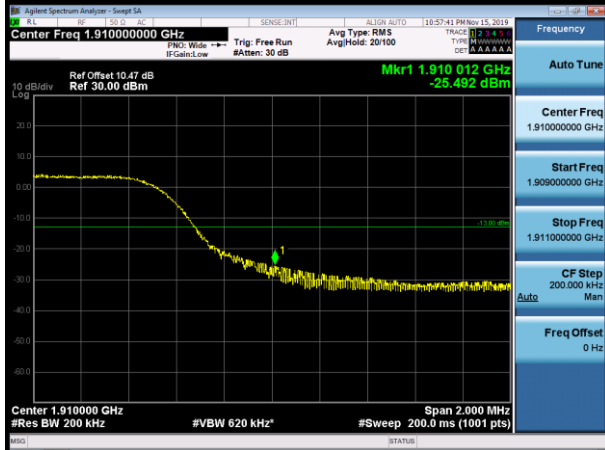

HCH_QPSK_50RB#0