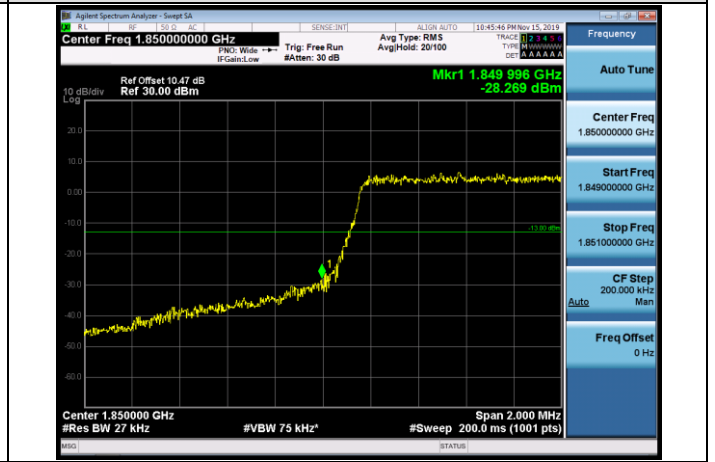

LCH_16QAM_6RB#0