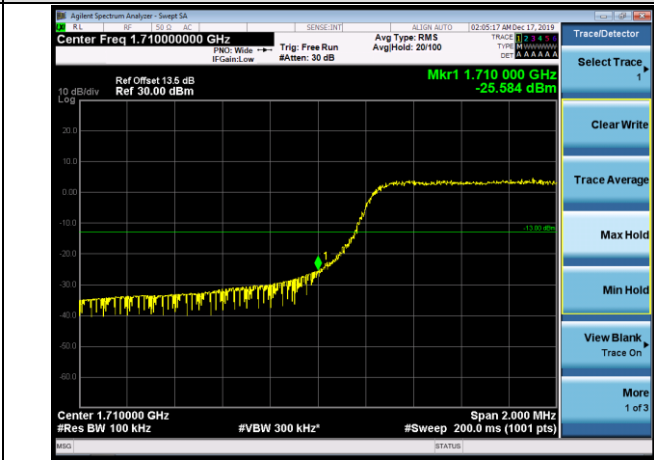

LCH_16QAM_25RB#0