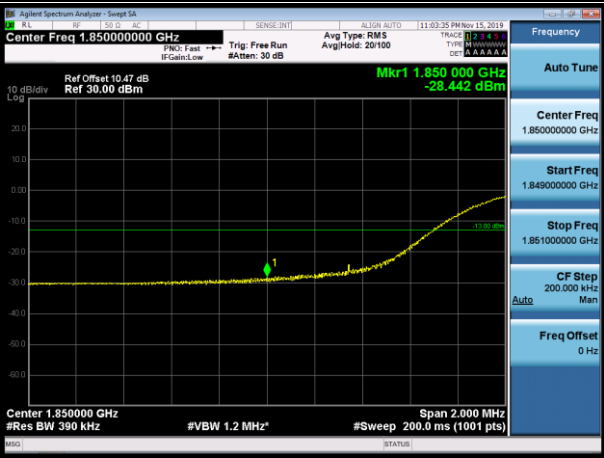

LCH_16QAM_50RB#0

HCH_QPSK_50RB#0

HCH_16QAM_50RB#0

Channel Bandwidth: 15 MHz

LCH_QPSK_75RB#0

LCH_16QAM_75RB#0

HCH_QPSK_75RB#0

HCH_16QAM_75RB#0

Channel Bandwidth: 20 MHz

LCH_QPSK_100RB#0

LCH_16QAM_100RB#0

HCH_QPSK_100RB#0

HCH_16QAM_100RB#0

LTE BAND 4
 Channel Bandwidth: 1.4 MHz

LCH_QPSK_6RB#0

LCH_16QAM_6RB#0