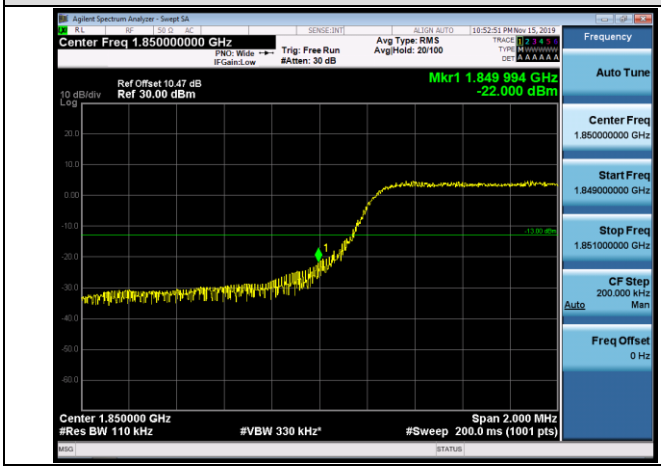

Channel Bandwidth: 5 MHz

LCH_QPSK_25RB#0