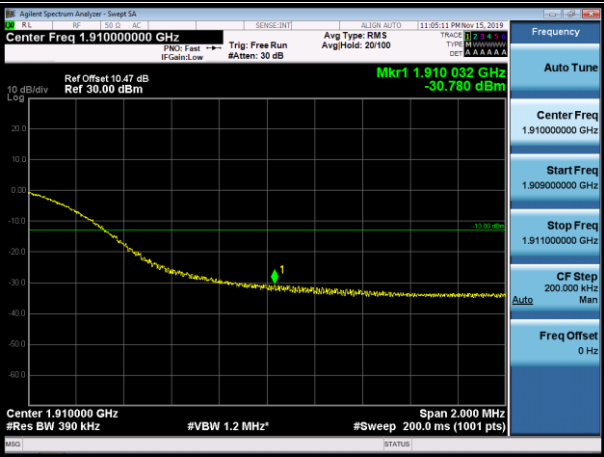

Channel Bandwidth: 20 MHz

LCH_QPSK_100RB#0

LCH_16QAM_100RB#0

HCH_QPSK_100RB#0

HCH_16QAM_100RB#0

LTE BAND 4
 Channel Bandwidth: 1.4 MHz

LCH_QPSK_6RB#0

LCH_16QAM_6RB#0