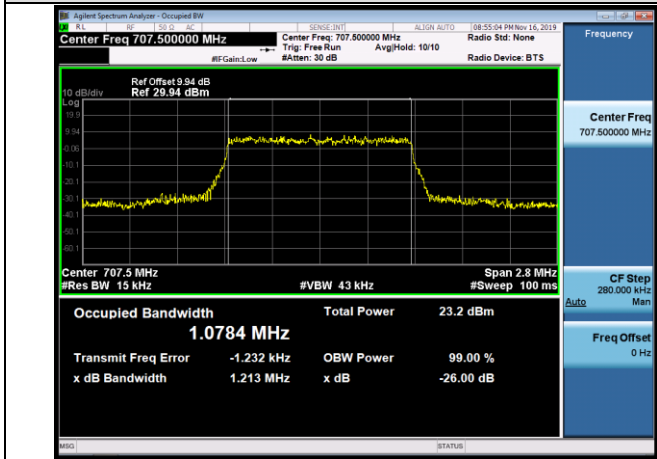

Channel Bandwidth: 20 MHz

LCH_QPSK_100RB#0

LCH_16QAM_100RB#0

MCH_QPSK_100RB#0

MCH_16QAM_100RB#0

HCH_QPSK_100RB#0

HCH_16QAM_100RB#0

LTE Band 12

Channel Bandwidth: 1.4 MHz

LCH_QPSK_6RB#0

LCH_16QAM_6RB#0

MCH_QPSK_6RB#0

MCH_16QAM_6RB#0

HCH_QPSK_6RB#0

HCH_16QAM_6RB#0

Channel Bandwidth: 3 MHz

LCH_QPSK_15RB#0

LCH_16QAM_15RB#0

MCH_QPSK_15RB#0

MCH_16QAM_15RB#0

HCH_QPSK_15RB#0

HCH_16QAM_15RB#0

Channel Bandwidth: 5 MHz

LCH_QPSK_25RB#0