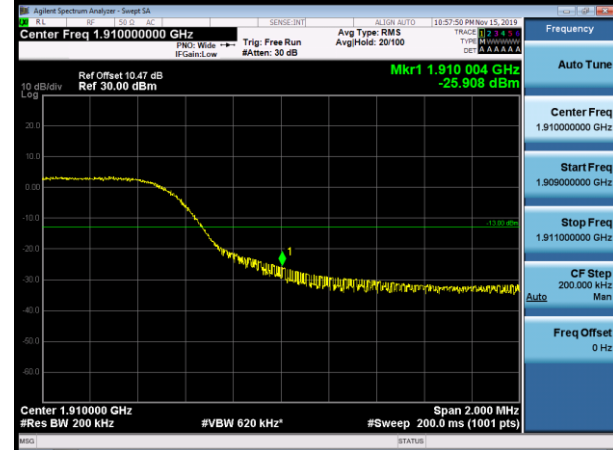

HCH_16QAM_50RB#0