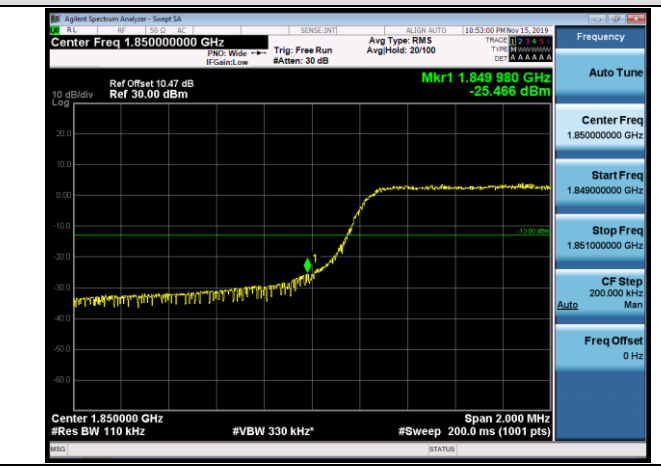

HCH_16QAM_15RB#0

Channel Bandwidth: 5 MHz

LCH_QPSK_25RB#0

LCH_16QAM_25RB#0

HCH_QPSK_25RB#0

HCH_16QAM_25RB#0

Channel Bandwidth: 10 MHz

LCH_QPSK_50RB#0