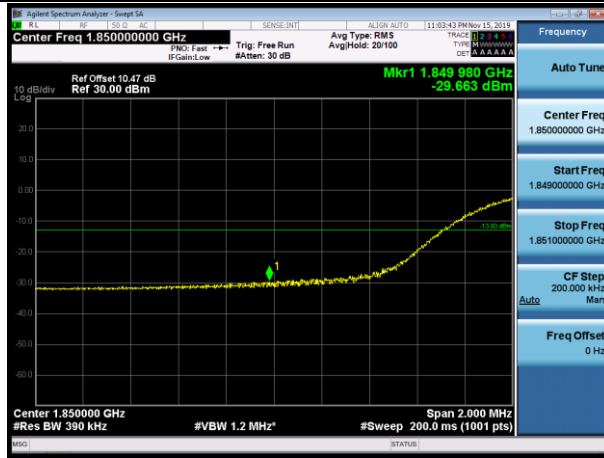

LCH_16QAM_50RB#0

HCH_QPSK_50RB#0

HCH_16QAM_50RB#0

Channel Bandwidth: 15 MHz

LCH_QPSK_75RB#0

LCH_16QAM_75RB#0

HCH_QPSK_75RB#0

HCH_16QAM_75RB#0

Channel Bandwidth: 20 MHz

LCH_QPSK_100RB#0

LCH_16QAM_100RB#0

HCH_QPSK_100RB#0

HCH_16QAM_100RB#0

LTE BAND 4
 Channel Bandwidth: 1.4 MHz

LCH_QPSK_6RB#0

LCH_16QAM_6RB#0