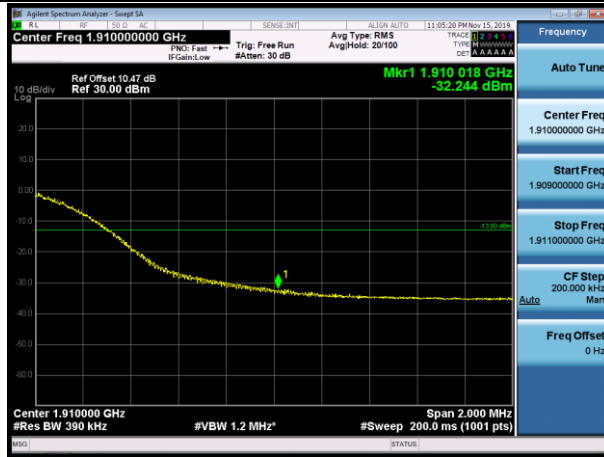

Channel Bandwidth: 20 MHz

LCH_QPSK_100RB#0

LCH_16QAM_100RB#0

HCH_QPSK_100RB#0

HCH_16QAM_100RB#0

LTE BAND 4
 Channel Bandwidth: 1.4 MHz

LCH_QPSK_6RB#0

LCH_16QAM_6RB#0