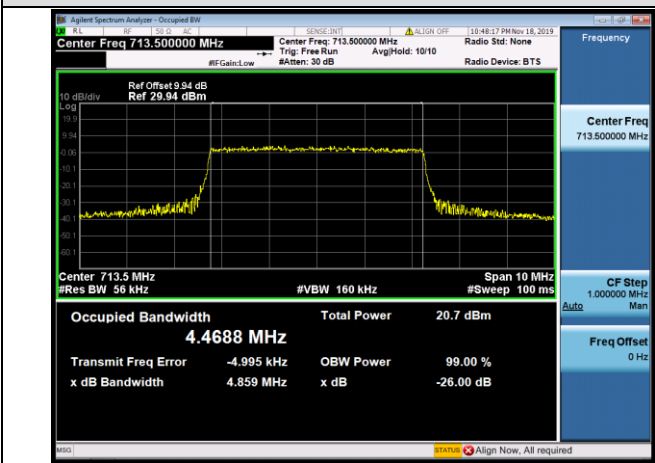

LCH_16QAM_25RB#0

MCH_QPSK_25RB#0

MCH_16QAM_25RB#0

HCH_QPSK_25RB#0

HCH_16QAM_25RB#0

APPENDIX C TEST PLOTS FOR BAND EDGES

LTE BAND 2

Channel Bandwidth: 1.4 MHz