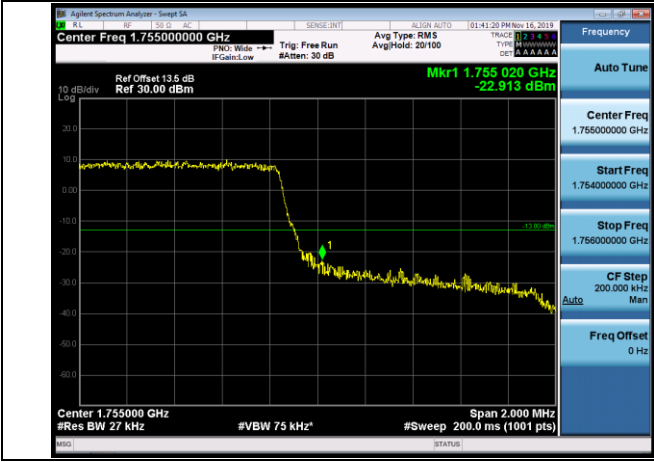

HCH_QPSK_6RB#0