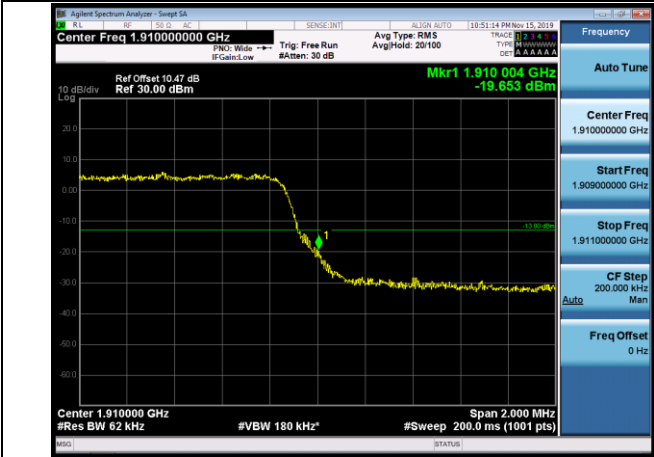

LCH_16QAM_25RB#0

MCH_QPSK_25RB#0

MCH_16QAM_25RB#0

HCH_QPSK_25RB#0

HCH_16QAM_25RB#0

APPENDIX C TEST PLOTS FOR BAND EDGES

LTE BAND 2

Channel Bandwidth: 1.4 MHz

LCH_QPSK_6RB#0

LCH_16QAM_6RB#0

HCH_QPSK_6RB#0

HCH_16QAM_6RB#0

Channel Bandwidth: 3 MHz

LCH_QPSK_15RB#0

LCH_16QAM_15RB#0

HCH_QPSK_15RB#0