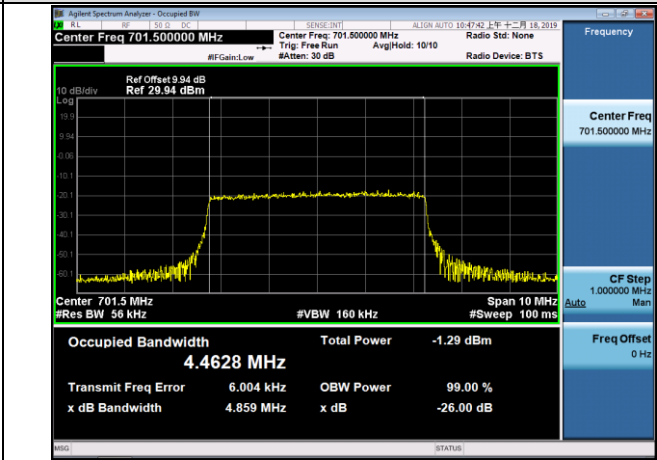

LCH_16QAM_25RB#0