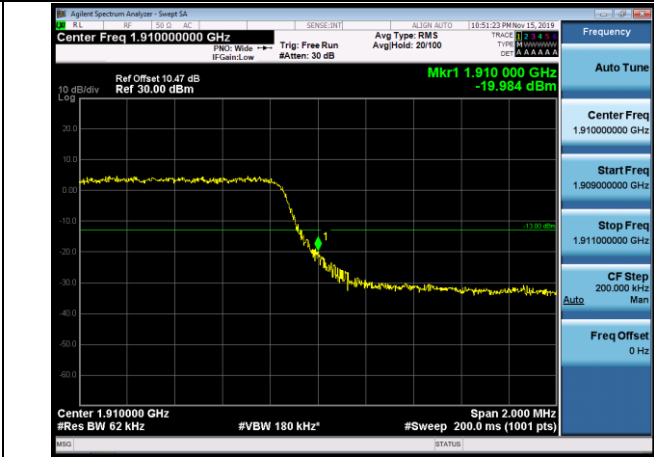

HCH_16QAM_15RB#0