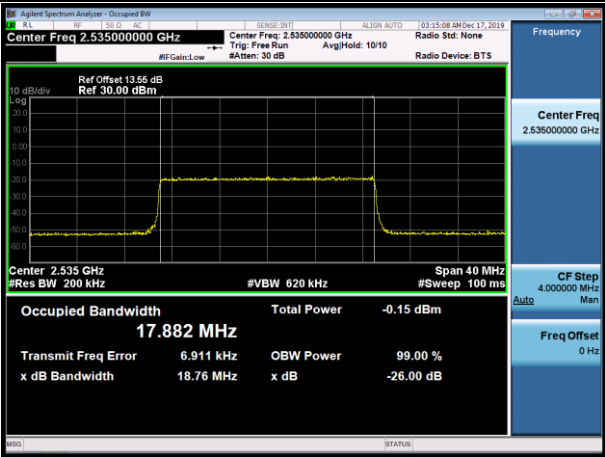

Channel Bandwidth: 20 MHz

LCH_QPSK_100RB#0

LCH_16QAM_100RB#0

MCH_QPSK_100RB#0

MCH_16QAM_100RB#0

HCH_QPSK_100RB#0

HCH_16QAM_100RB#0

LTE Band 12