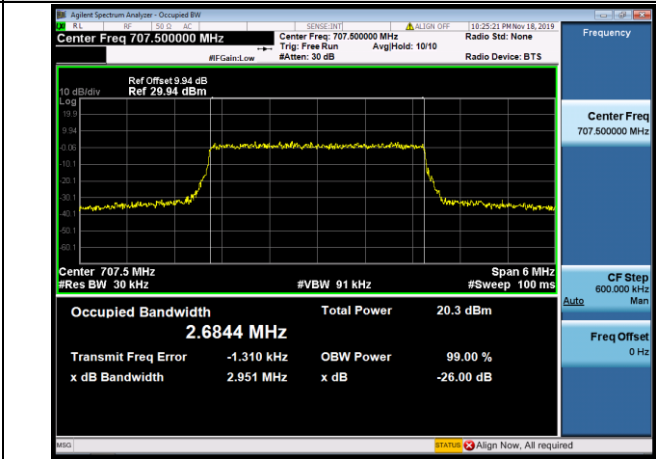

LCH_QPSK_15RB#0

LCH_16QAM_15RB#0

MCH_QPSK_15RB#0

MCH_16QAM_15RB#0

HCH_QPSK_15RB#0

HCH_16QAM_15RB#0

Channel Bandwidth: 5 MHz

LCH_QPSK_25RB#0