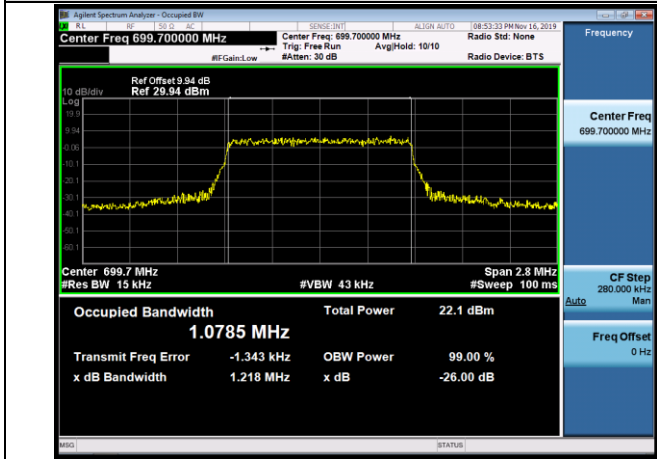

LTE Band 12

Channel Bandwidth: 1.4 MHz

LCH_QPSK_6RB#0