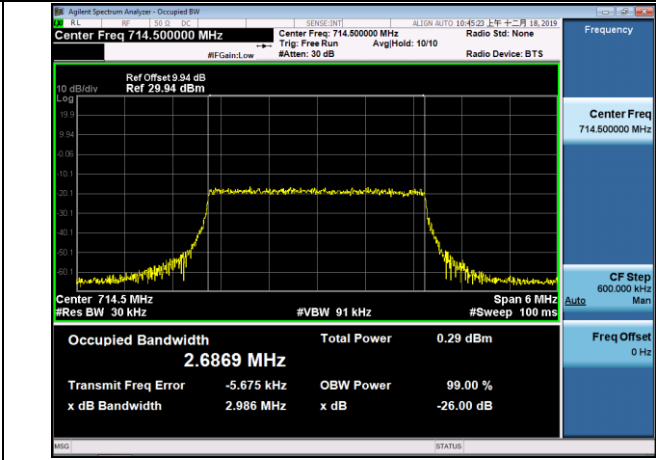

LCH_QPSK_15RB#0

LCH_16QAM_15RB#0

MCH_QPSK_15RB#0

MCH_16QAM_15RB#0

HCH_QPSK_15RB#0

HCH_16QAM_15RB#0

Channel Bandwidth: 5 MHz

LCH_QPSK_25RB#0