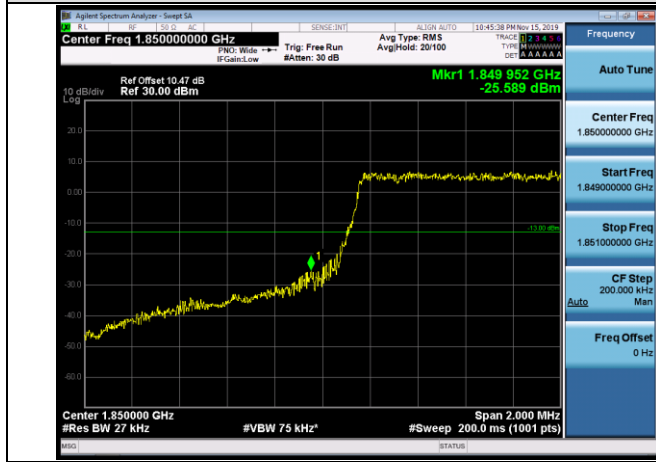

LCH_QPSK_15RB#0

LCH_16QAM_15RB#0

MCH_QPSK_15RB#0

MCH_16QAM_15RB#0

HCH_QPSK_15RB#0

HCH_16QAM_15RB#0

Channel Bandwidth: 5 MHz

LCH_QPSK_25RB#0

LCH_16QAM_25RB#0

MCH_QPSK_25RB#0

MCH_16QAM_25RB#0

HCH_QPSK_25RB#0

HCH_16QAM_25RB#0

APPENDIX C TEST PLOTS FOR BAND EDGES

LTE BAND 2

Channel Bandwidth: 1.4 MHz

LCH_QPSK_6RB#0

LCH_16QAM_6RB#0

HCH_QPSK_6RB#0

HCH_16QAM_6RB#0

Channel Bandwidth: 3 MHz

LCH_QPSK_15RB#0

LCH_16QAM_15RB#0

HCH_QPSK_15RB#0