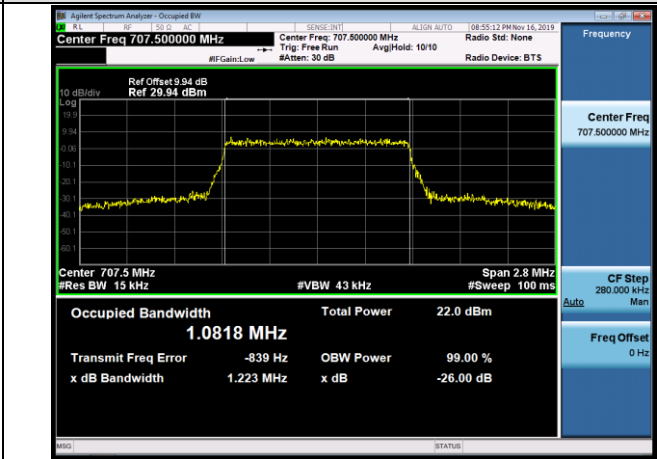

Channel Bandwidth: 1.4 MHz

LCH_QPSK_6RB#0

LCH_16QAM_6RB#0

MCH_QPSK_6RB#0

MCH_16QAM_6RB#0

HCH_QPSK_6RB#0

HCH_16QAM_6RB#0

Channel Bandwidth: 3 MHz