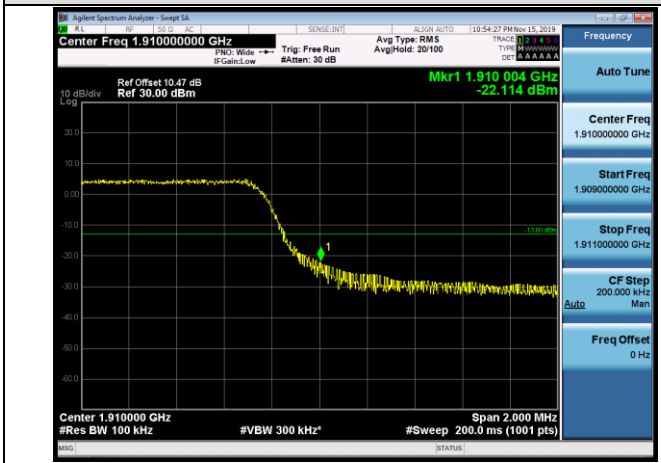

HCH_16QAM_15RB#0

Channel Bandwidth: 5 MHz

LCH_QPSK_25RB#0

LCH_16QAM_25RB#0

HCH_QPSK_25RB#0

HCH_16QAM_25RB#0

Channel Bandwidth: 10 MHz

LCH_QPSK_50RB#0