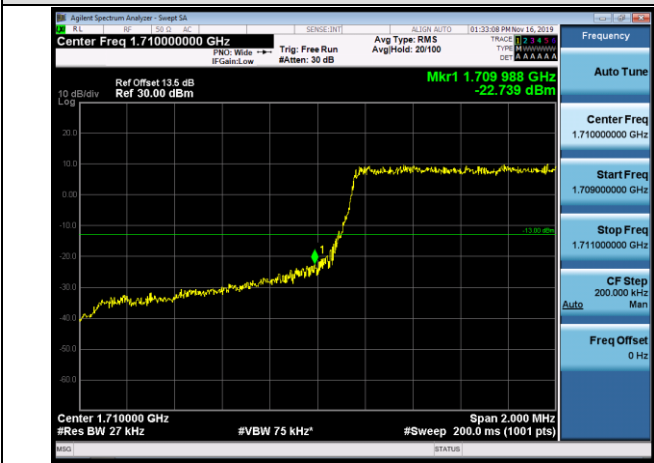

Channel Bandwidth: 20 MHz

LCH_QPSK_100RB#0

LCH_16QAM_100RB#0

HCH_QPSK_100RB#0

HCH_16QAM_100RB#0

LTE BAND 4
 Channel Bandwidth: 1.4 MHz

LCH_QPSK_6RB#0

LCH_16QAM_6RB#0