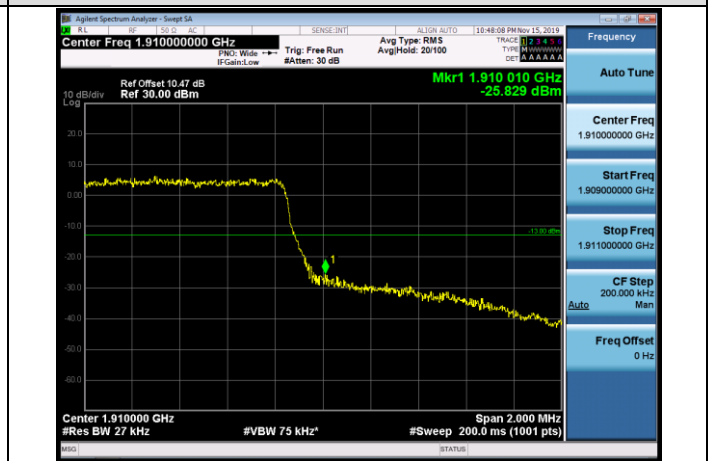

LCH_16QAM_25RB#0

MCH_QPSK_25RB#0

MCH_16QAM_25RB#0

HCH_QPSK_25RB#0

HCH_16QAM_25RB#0

APPENDIX C TEST PLOTS FOR BAND EDGES

LTE BAND 2

Channel Bandwidth: 1.4 MHz

LCH_QPSK_6RB#0

LCH_16QAM_6RB#0

HCH_QPSK_6RB#0

HCH_16QAM_6RB#0

Channel Bandwidth: 3 MHz

LCH_QPSK_15RB#0

LCH_16QAM_15RB#0

HCH_QPSK_15RB#0