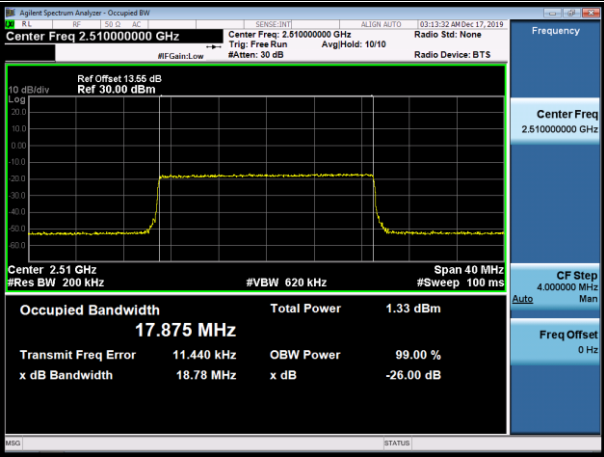

Channel Bandwidth: 20 MHz

LCH_QPSK_100RB#0

LCH_16QAM_100RB#0

MCH_QPSK_100RB#0

MCH_16QAM_100RB#0

HCH_QPSK_100RB#0

HCH_16QAM_100RB#0

LTE Band 12