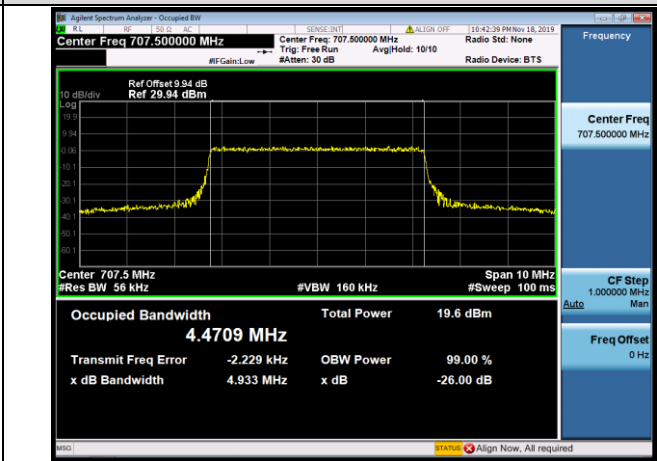

MCH_16QAM_25RB#0