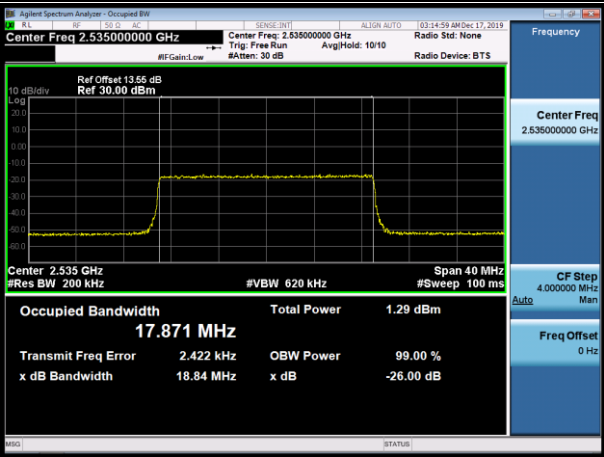

Channel Bandwidth: 20 MHz

LCH_QPSK_100RB#0

LCH_16QAM_100RB#0

MCH_QPSK_100RB#0

MCH_16QAM_100RB#0

HCH_QPSK_100RB#0

HCH_16QAM_100RB#0

LTE Band 12