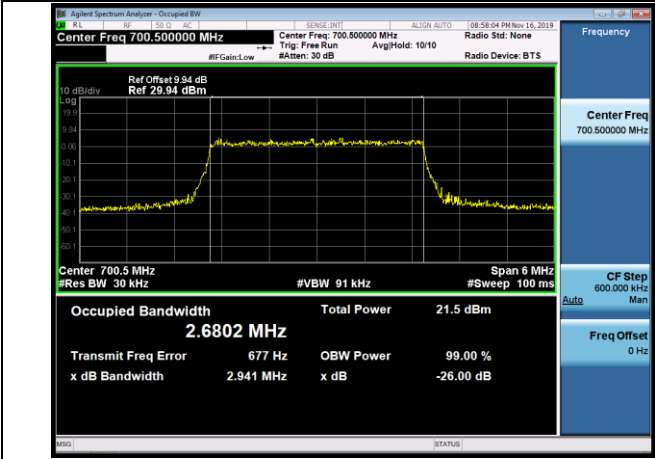

Channel Bandwidth: 1.4 MHz

LCH_QPSK_6RB#0

LCH_16QAM_6RB#0

MCH_QPSK_6RB#0

MCH_16QAM_6RB#0

HCH_QPSK_6RB#0

HCH_16QAM_6RB#0

Channel Bandwidth: 3 MHz

LCH_QPSK_15RB#0

LCH_16QAM_15RB#0

MCH_QPSK_15RB#0

MCH_16QAM_15RB#0

HCH_QPSK_15RB#0

HCH_16QAM_15RB#0

Channel Bandwidth: 5 MHz

LCH_QPSK_25RB#0