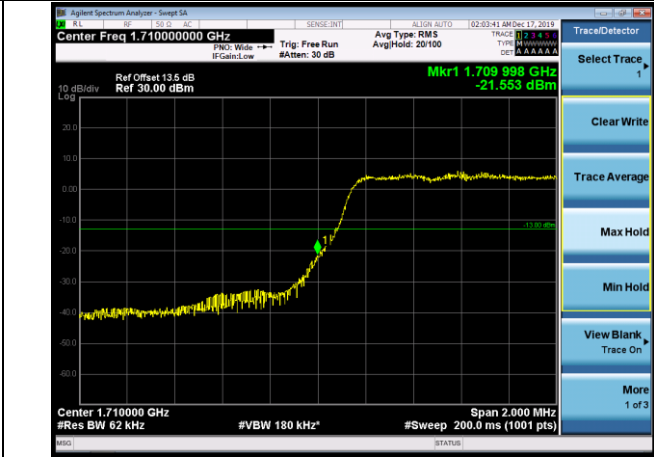

LCH_16QAM_15RB#0