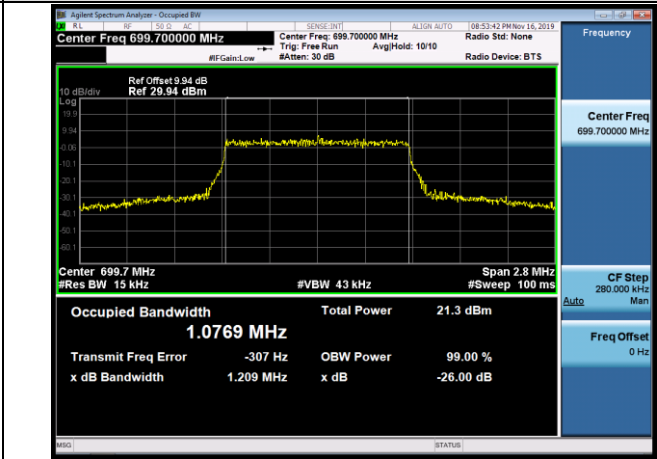

LCH_16QAM_6RB#0