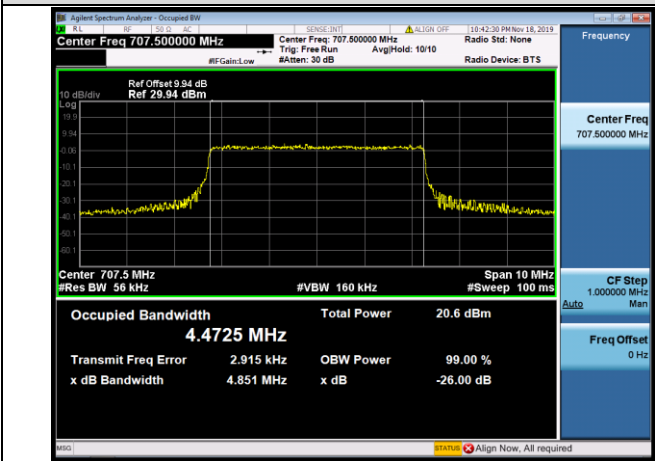

MCH_QPSK_25RB#0