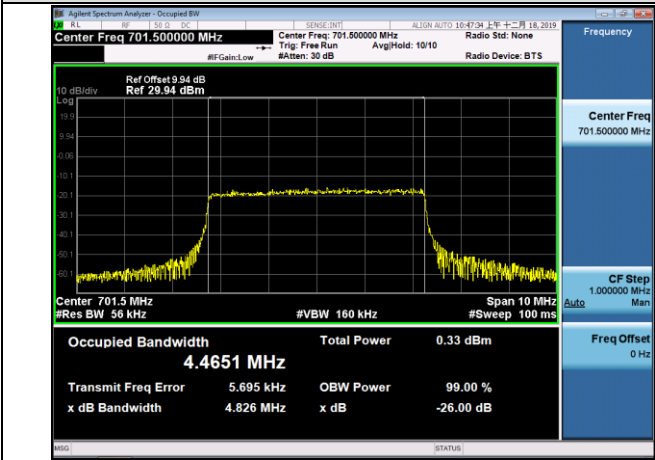

LCH_QPSK_15RB#0

LCH_16QAM_15RB#0

MCH_QPSK_15RB#0

MCH_16QAM_15RB#0

HCH_QPSK_15RB#0

HCH_16QAM_15RB#0

Channel Bandwidth: 5 MHz

LCH_QPSK_25RB#0