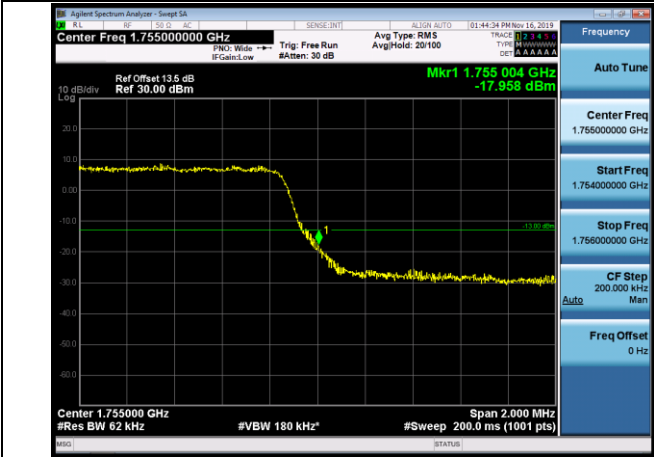

HCH_QPSK_15RB#0