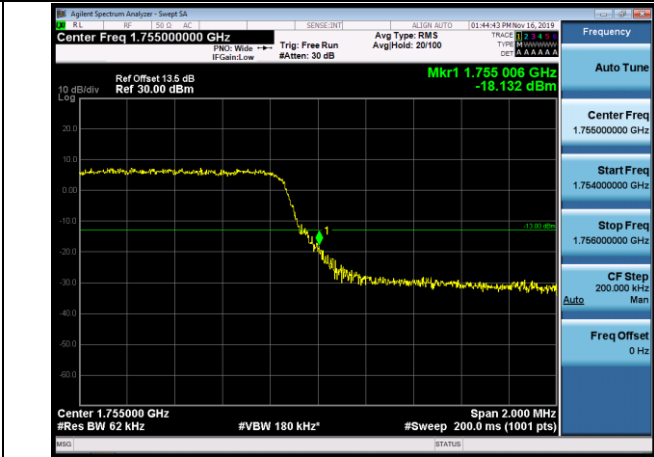

HCH_16QAM_15RB#0