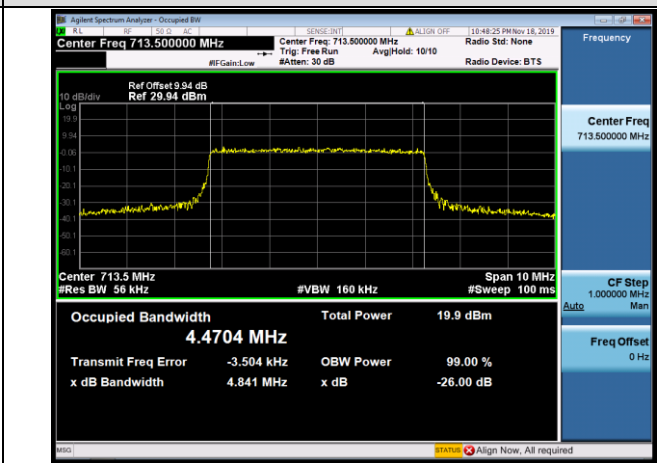

LCH_16QAM_25RB#0

MCH_QPSK_25RB#0

MCH_16QAM_25RB#0

HCH_QPSK_25RB#0

HCH_16QAM_25RB#0

APPENDIX C TEST PLOTS FOR BAND EDGES

LTE BAND 2

Channel Bandwidth: 1.4 MHz