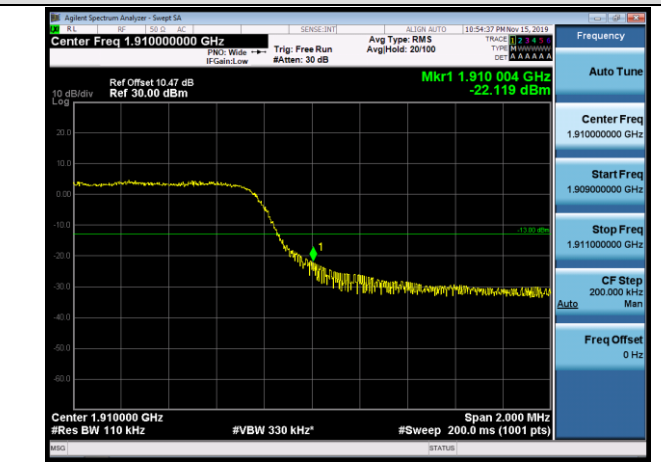

HCH_16QAM_15RB#0

Channel Bandwidth: 5 MHz

LCH_QPSK_25RB#0

LCH_16QAM_25RB#0

HCH_QPSK_25RB#0

HCH_16QAM_25RB#0

Channel Bandwidth: 10 MHz

LCH_QPSK_50RB#0