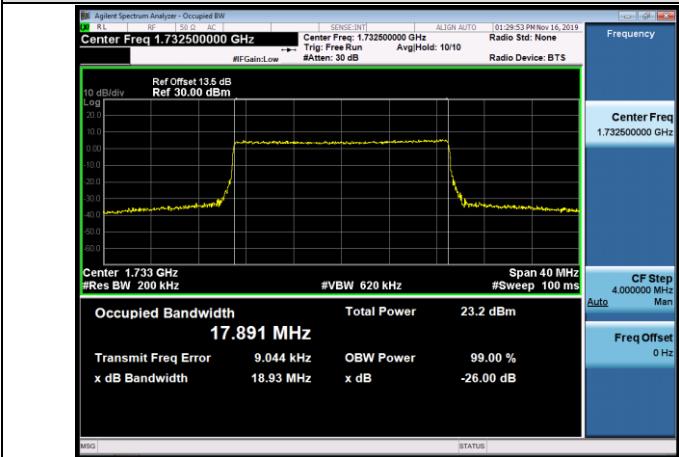

LCH_QPSK_75RB#0

LCH_16QAM_75RB#0

MCH_QPSK_75RB#0

MCH_16QAM_75RB#0

HCH_QPSK_75RB#0

HCH_16QAM_75RB#0

Channel Bandwidth: 20 MHz

LCH_QPSK_100RB#0

LCH_16QAM_100RB#0

MCH_QPSK_100RB#0

MCH_16QAM_100RB#0

HCH_QPSK_100RB#0

HCH_16QAM_100RB#0

LTE Band 5
 Channel Bandwidth: 1.4 MHz

LCH_QPSK_6RB#0

LCH_16QAM_6RB#0