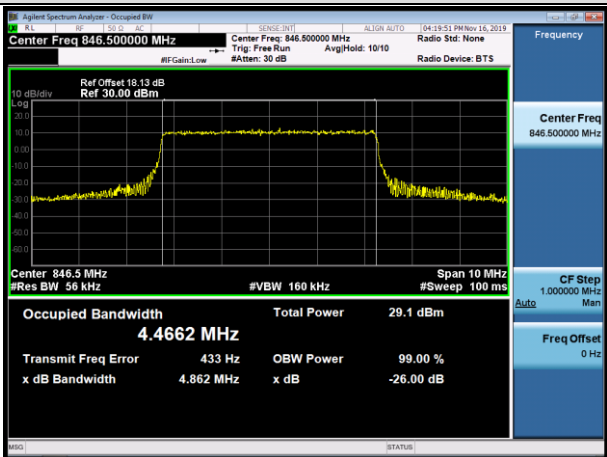

HCH_QPSK_25RB#0