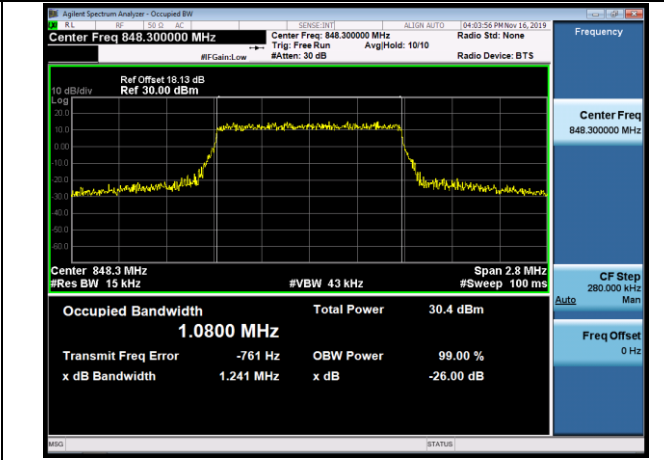

HCH_16QAM_6RB#0