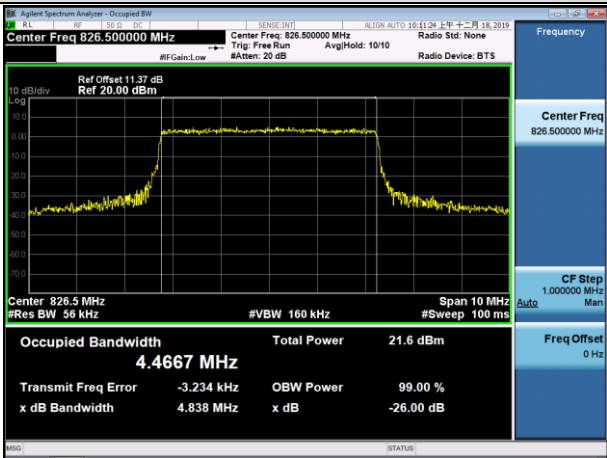

MCH_16QAM_15RB#0

HCH_QPSK_15RB#0

HCH_16QAM_15RB#0

Channel Bandwidth: 5 MHz

LCH_QPSK_25RB#0

LCH_16QAM_25RB#0

MCH_QPSK_25RB#0

MCH_16QAM_25RB#0