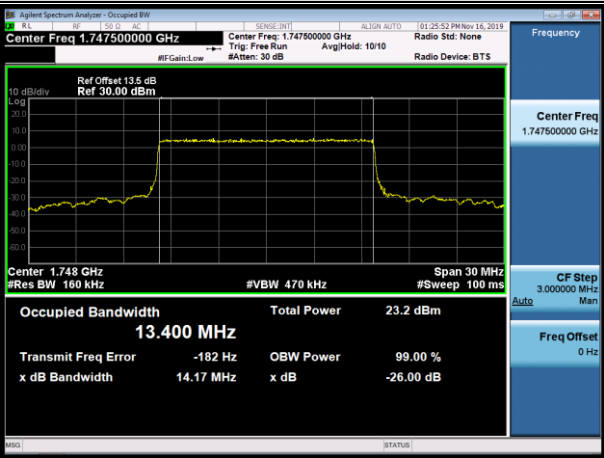

LCH_QPSK_75RB#0

LCH_16QAM_75RB#0

MCH_QPSK_75RB#0

MCH_16QAM_75RB#0

HCH_QPSK_75RB#0

HCH_16QAM_75RB#0

Channel Bandwidth: 20 MHz

LCH_QPSK_100RB#0

LCH_16QAM_100RB#0

MCH_QPSK_100RB#0

MCH_16QAM_100RB#0

HCH_QPSK_100RB#0

HCH_16QAM_100RB#0

LTE Band 5
 Channel Bandwidth: 1.4 MHz

LCH_QPSK_6RB#0

LCH_16QAM_6RB#0