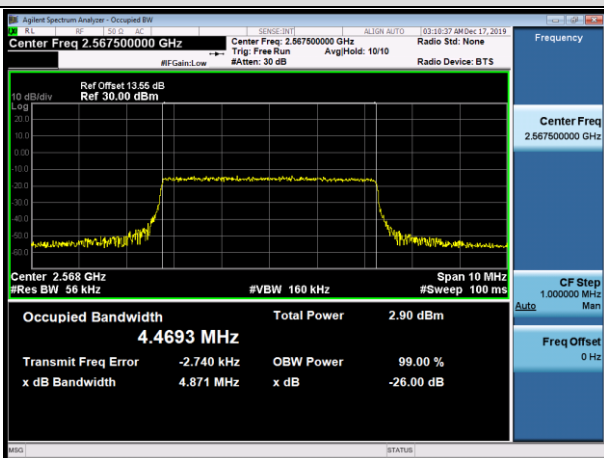

HCH_16QAM_50RB#0

LTE Band 7

Channel Bandwidth: 5 MHz

LCH_QPSK_25RB#0

LCH_16QAM_25RB#0

MCH_QPSK_25RB#0

MCH_16QAM_25RB#0

HCH_QPSK_25RB#0