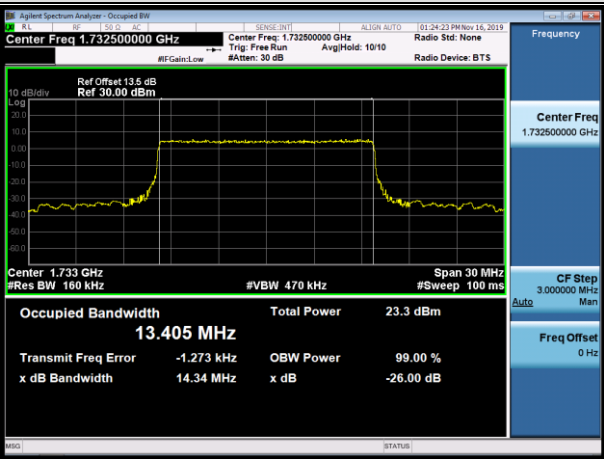

Channel Bandwidth: 10 MHz

LCH_QPSK_50RB#0

LCH_16QAM_50RB#0

MCH_QPSK_50RB#0

MCH_16QAM_50RB#0

HCH_QPSK_50RB#0

HCH_16QAM_50RB#0

Channel Bandwidth: 15 MHz

LCH_QPSK_75RB#0

LCH_16QAM_75RB#0

MCH_QPSK_75RB#0

MCH_16QAM_75RB#0

HCH_QPSK_75RB#0

HCH_16QAM_75RB#0

Channel Bandwidth: 20 MHz

LCH_QPSK_100RB#0

LCH_16QAM_100RB#0

MCH_QPSK_100RB#0

MCH_16QAM_100RB#0

HCH_QPSK_100RB#0

HCH_16QAM_100RB#0

LTE Band 5
 Channel Bandwidth: 1.4 MHz

LCH_QPSK_6RB#0

LCH_16QAM_6RB#0