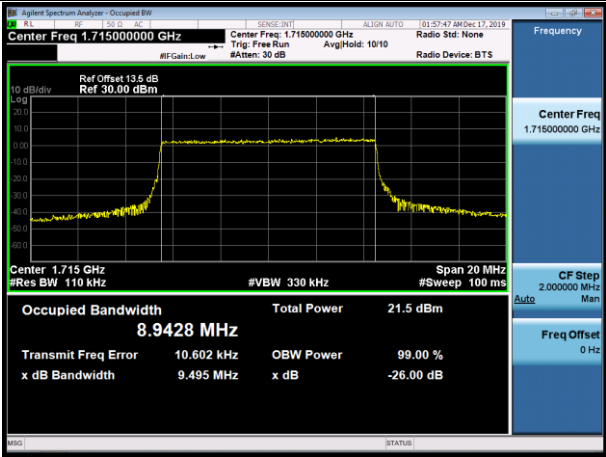

Channel Bandwidth: 10 MHz

LCH_QPSK_50RB#0

LCH_16QAM_50RB#0

MCH_QPSK_50RB#0

MCH_16QAM_50RB#0

HCH_QPSK_50RB#0

HCH_16QAM_50RB#0

Channel Bandwidth: 15 MHz

LCH_QPSK_75RB#0

LCH_16QAM_75RB#0

MCH_QPSK_75RB#0

MCH_16QAM_75RB#0

HCH_QPSK_75RB#0

HCH_16QAM_75RB#0

Channel Bandwidth: 20 MHz

LCH_QPSK_100RB#0