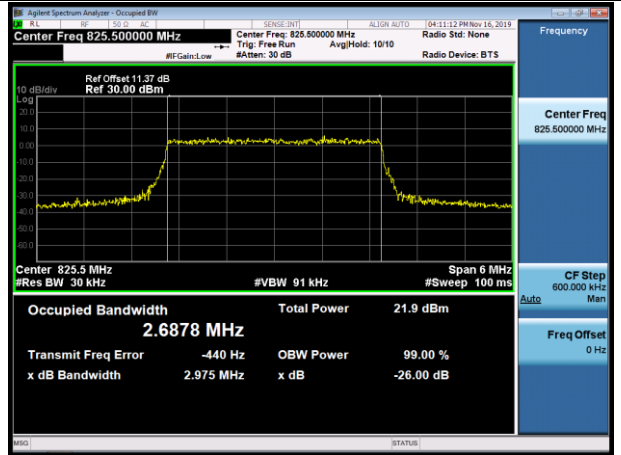

LCH_16QAM_15RB#0