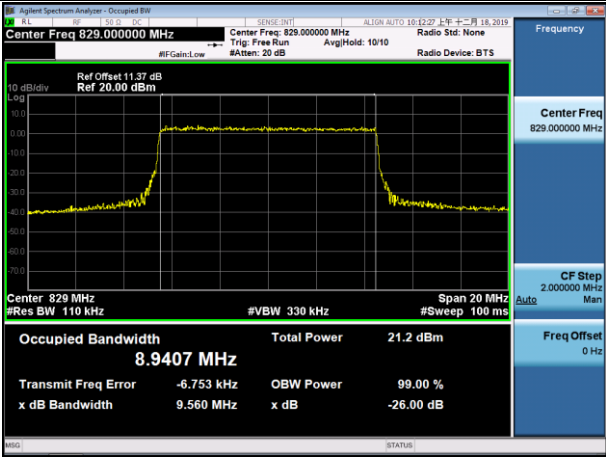

HCH_QPSK_25RB#0

HCH_16QAM_25RB#0

Channel Bandwidth: 10 MHz

LCH_QPSK_50RB#0

LCH_16QAM_50RB#0

MCH_QPSK_50RB#0

MCH_16QAM_50RB#0

HCH_QPSK_50RB#0