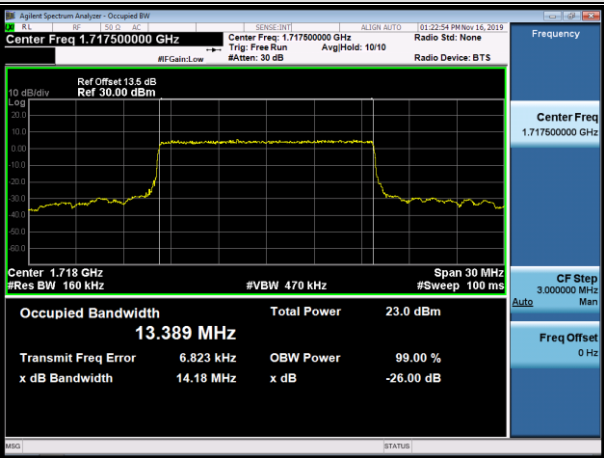

Channel Bandwidth: 10 MHz

LCH_QPSK_50RB#0

LCH_16QAM_50RB#0

MCH_QPSK_50RB#0

MCH_16QAM_50RB#0

HCH_QPSK_50RB#0

HCH_16QAM_50RB#0

Channel Bandwidth: 15 MHz

LCH_QPSK_75RB#0

LCH_16QAM_75RB#0

MCH_QPSK_75RB#0

MCH_16QAM_75RB#0

HCH_QPSK_75RB#0

HCH_16QAM_75RB#0

Channel Bandwidth: 20 MHz

LCH_QPSK_100RB#0

LCH_16QAM_100RB#0

MCH_QPSK_100RB#0

MCH_16QAM_100RB#0

HCH_QPSK_100RB#0

HCH_16QAM_100RB#0

LTE Band 5
 Channel Bandwidth: 1.4 MHz

LCH_QPSK_6RB#0

LCH_16QAM_6RB#0