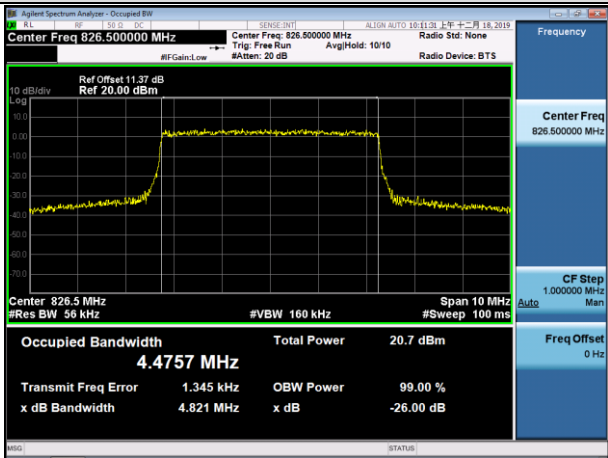

MCH_16QAM_15RB#0

HCH_QPSK_15RB#0

HCH_16QAM_15RB#0

Channel Bandwidth: 5 MHz

LCH_QPSK_25RB#0

LCH_16QAM_25RB#0

MCH_QPSK_25RB#0

MCH_16QAM_25RB#0