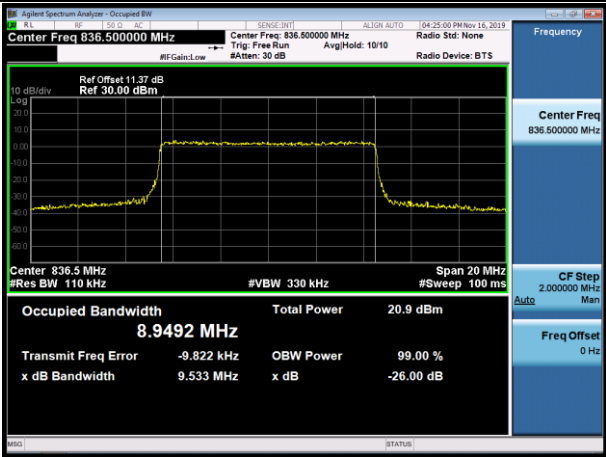

HCH_QPSK_25RB#0

HCH_16QAM_25RB#0

Channel Bandwidth: 10 MHz

LCH_QPSK_50RB#0

LCH_16QAM_50RB#0

MCH_QPSK_50RB#0

MCH_16QAM_50RB#0

HCH_QPSK_50RB#0