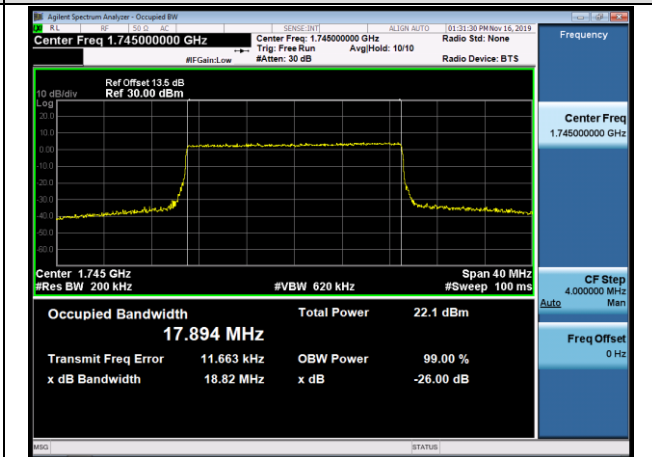

LCH_16QAM_100RB#0

MCH_QPSK_100RB#0

MCH_16QAM_100RB#0

HCH_QPSK_100RB#0

HCH_16QAM_100RB#0

LTE Band 5
 Channel Bandwidth: 1.4 MHz

LCH_QPSK_6RB#0

LCH_16QAM_6RB#0