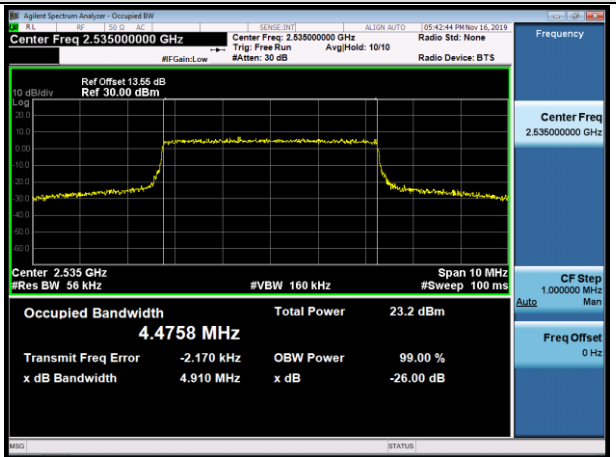

HCH_16QAM_50RB#0

LTE Band 7

Channel Bandwidth: 5 MHz

LCH_QPSK_25RB#0

LCH_16QAM_25RB#0

MCH_QPSK_25RB#0

MCH_16QAM_25RB#0

HCH_QPSK_25RB#0