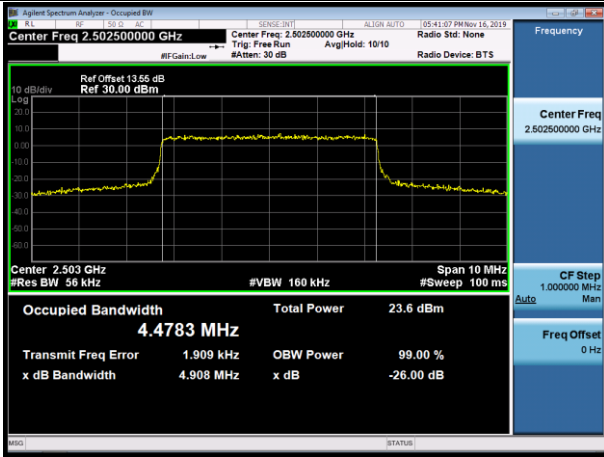

LTE Band 7

Channel Bandwidth: 5 MHz

LCH_QPSK_25RB#0