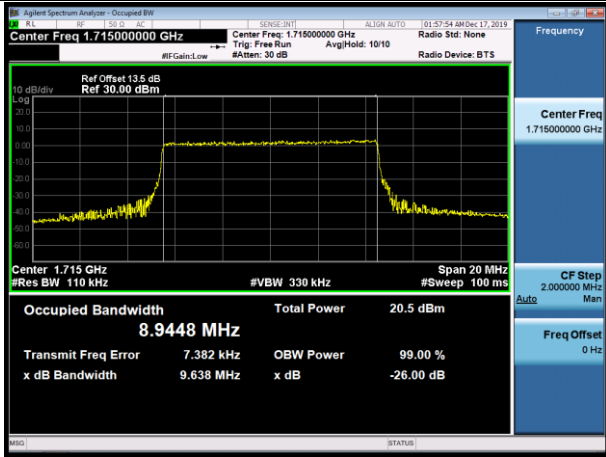

Channel Bandwidth: 10 MHz

LCH_QPSK_50RB#0

LCH_16QAM_50RB#0

MCH_QPSK_50RB#0

MCH_16QAM_50RB#0

HCH_QPSK_50RB#0

HCH_16QAM_50RB#0

Channel Bandwidth: 15 MHz

LCH_QPSK_75RB#0

LCH_16QAM_75RB#0

MCH_QPSK_75RB#0

MCH_16QAM_75RB#0

HCH_QPSK_75RB#0

HCH_16QAM_75RB#0

Channel Bandwidth: 20 MHz

LCH_QPSK_100RB#0