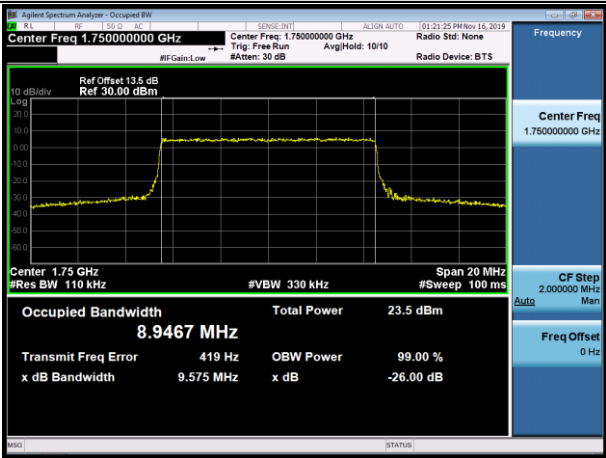

Channel Bandwidth: 10 MHz

LCH_QPSK_50RB#0

LCH_16QAM_50RB#0

MCH_QPSK_50RB#0

MCH_16QAM_50RB#0

HCH_QPSK_50RB#0

HCH_16QAM_50RB#0

Channel Bandwidth: 15 MHz

LCH_QPSK_75RB#0

LCH_16QAM_75RB#0

MCH_QPSK_75RB#0

MCH_16QAM_75RB#0

HCH_QPSK_75RB#0

HCH_16QAM_75RB#0

Channel Bandwidth: 20 MHz

LCH_QPSK_100RB#0

LCH_16QAM_100RB#0

MCH_QPSK_100RB#0

MCH_16QAM_100RB#0

HCH_QPSK_100RB#0

HCH_16QAM_100RB#0

LTE Band 5
 Channel Bandwidth: 1.4 MHz

LCH_QPSK_6RB#0

LCH_16QAM_6RB#0