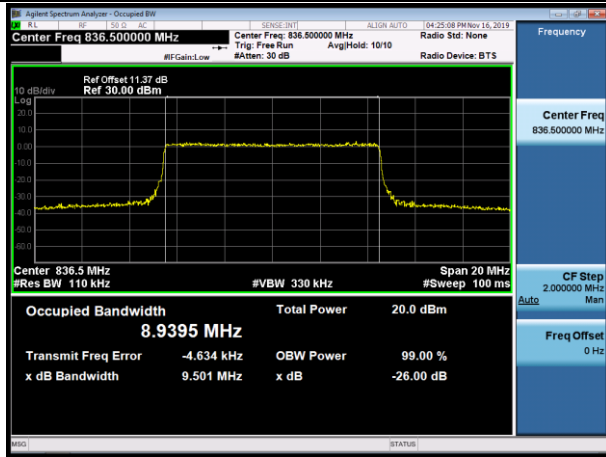

HCH_QPSK_25RB#0

HCH_16QAM_25RB#0

Channel Bandwidth: 10 MHz

LCH_QPSK_50RB#0

LCH_16QAM_50RB#0

MCH_QPSK_50RB#0

MCH_16QAM_50RB#0

HCH_QPSK_50RB#0