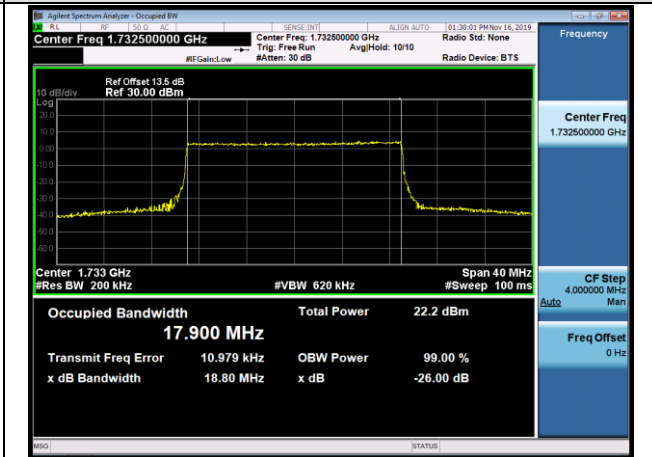

LCH_QPSK_75RB#0

LCH_16QAM_75RB#0

MCH_QPSK_75RB#0

MCH_16QAM_75RB#0

HCH_QPSK_75RB#0

HCH_16QAM_75RB#0

Channel Bandwidth: 20 MHz

LCH_QPSK_100RB#0

LCH_16QAM_100RB#0

MCH_QPSK_100RB#0

MCH_16QAM_100RB#0

HCH_QPSK_100RB#0

HCH_16QAM_100RB#0

LTE Band 5
 Channel Bandwidth: 1.4 MHz

LCH_QPSK_6RB#0

LCH_16QAM_6RB#0