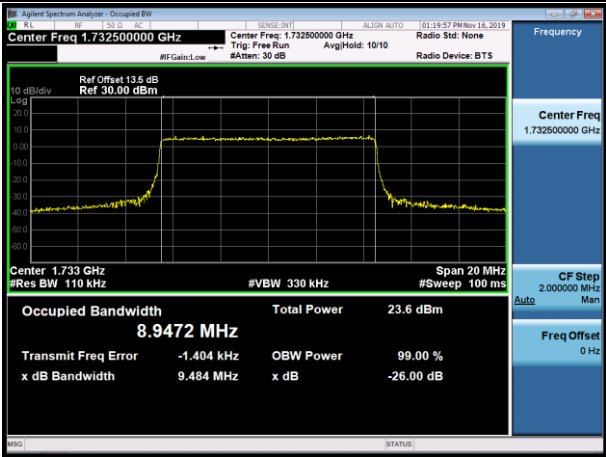

Channel Bandwidth: 10 MHz

LCH_QPSK_50RB#0

LCH_16QAM_50RB#0

MCH_QPSK_50RB#0

MCH_16QAM_50RB#0

HCH_QPSK_50RB#0

HCH_16QAM_50RB#0

Channel Bandwidth: 15 MHz

LCH_QPSK_75RB#0

LCH_16QAM_75RB#0

MCH_QPSK_75RB#0

MCH_16QAM_75RB#0

HCH_QPSK_75RB#0

HCH_16QAM_75RB#0

Channel Bandwidth: 20 MHz

LCH_QPSK_100RB#0

LCH_16QAM_100RB#0

MCH_QPSK_100RB#0

MCH_16QAM_100RB#0

HCH_QPSK_100RB#0

HCH_16QAM_100RB#0

LTE Band 5
 Channel Bandwidth: 1.4 MHz

LCH_QPSK_6RB#0

LCH_16QAM_6RB#0