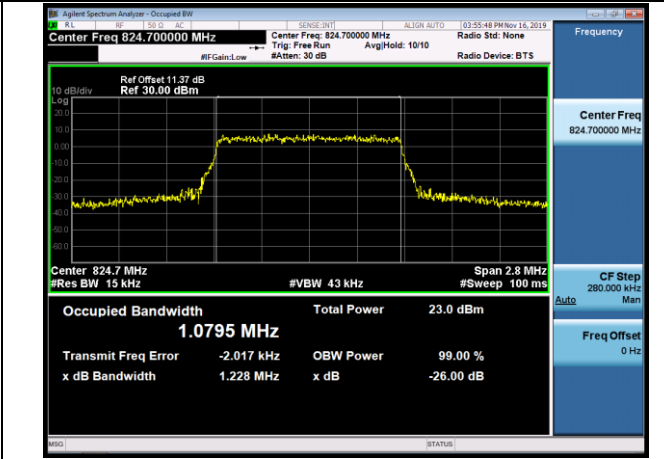

LCH_16QAM_100RB#0

MCH_QPSK_100RB#0

MCH_16QAM_100RB#0

HCH_QPSK_100RB#0

HCH_16QAM_100RB#0

LTE Band 5
 Channel Bandwidth: 1.4 MHz

LCH_QPSK_6RB#0

LCH_16QAM_6RB#0