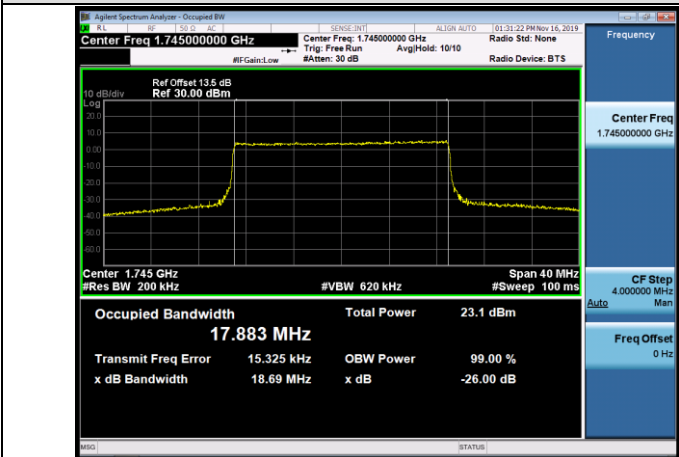

LCH_16QAM_100RB#0

MCH_QPSK_100RB#0

MCH_16QAM_100RB#0

HCH_QPSK_100RB#0

HCH_16QAM_100RB#0

LTE Band 5
 Channel Bandwidth: 1.4 MHz

LCH_QPSK_6RB#0

LCH_16QAM_6RB#0