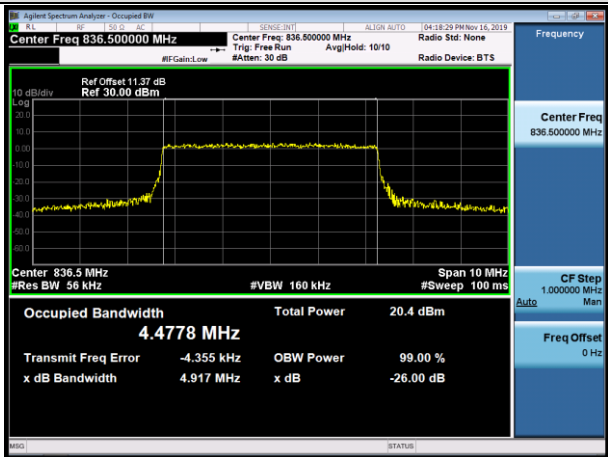

MCH_16QAM_15RB#0

HCH_QPSK_15RB#0

HCH_16QAM_15RB#0

Channel Bandwidth: 5 MHz

LCH_QPSK_25RB#0

LCH_16QAM_25RB#0

MCH_QPSK_25RB#0

MCH_16QAM_25RB#0