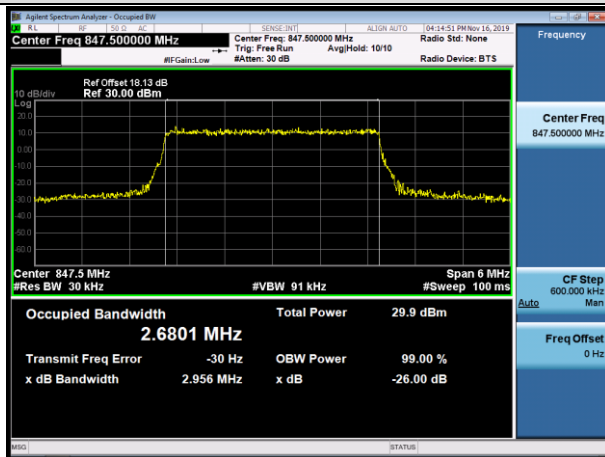

HCH_QPSK_15RB#0