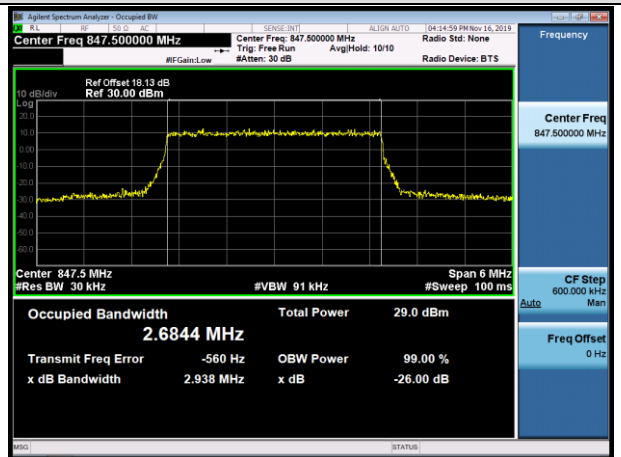

HCH_16QAM_15RB#0