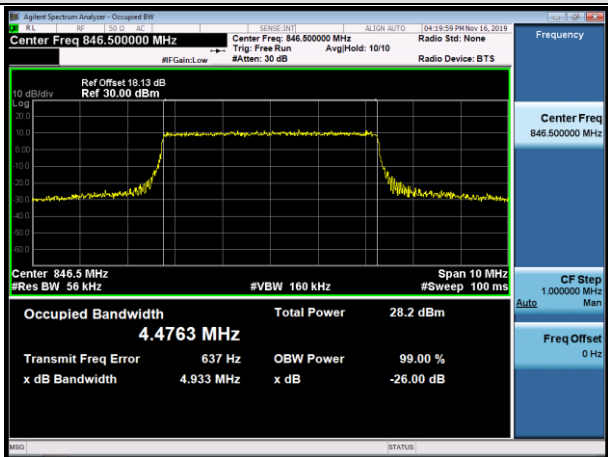

HCH_16QAM_25RB#0