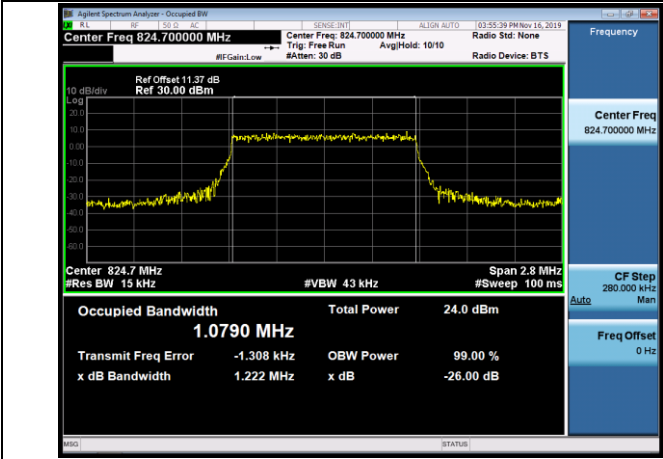

LCH_16QAM_100RB#0

MCH_QPSK_100RB#0

MCH_16QAM_100RB#0

HCH_QPSK_100RB#0

HCH_16QAM_100RB#0

LTE Band 5
 Channel Bandwidth: 1.4 MHz

LCH_QPSK_6RB#0

LCH_16QAM_6RB#0