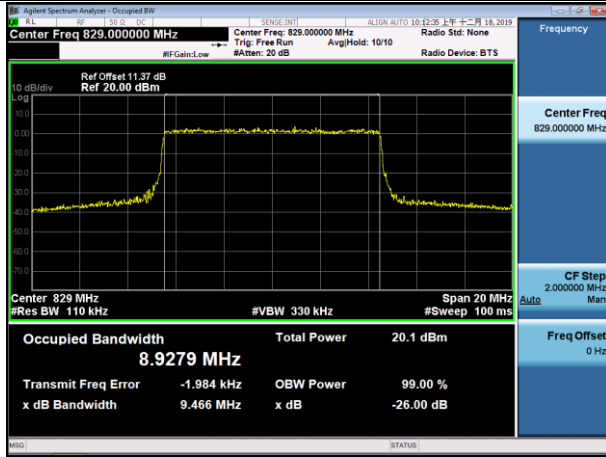

HCH_QPSK_25RB#0

HCH_16QAM_25RB#0

Channel Bandwidth: 10 MHz

LCH_QPSK_50RB#0

LCH_16QAM_50RB#0

MCH_QPSK_50RB#0

MCH_16QAM_50RB#0

HCH_QPSK_50RB#0