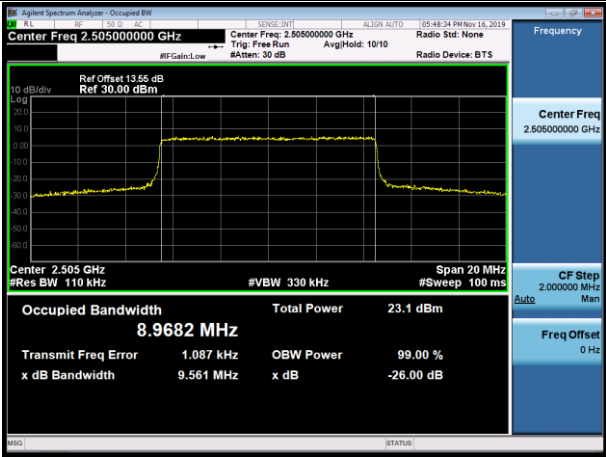

Channel Bandwidth: 10 MHz

LCH_QPSK_50RB#0