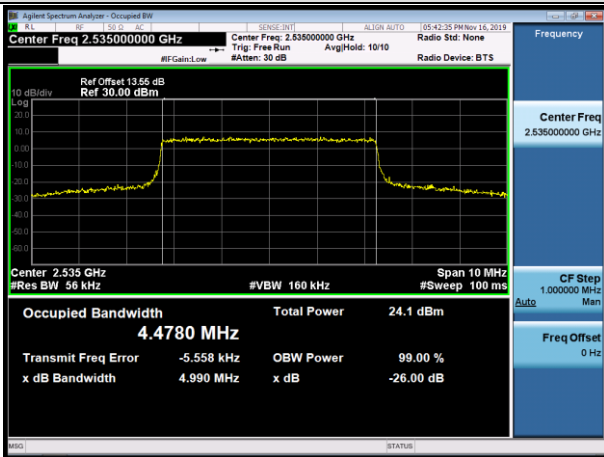

HCH_16QAM_50RB#0

LTE Band 7

Channel Bandwidth: 5 MHz

LCH_QPSK_25RB#0

LCH_16QAM_25RB#0

MCH_QPSK_25RB#0

MCH_16QAM_25RB#0

HCH_QPSK_25RB#0