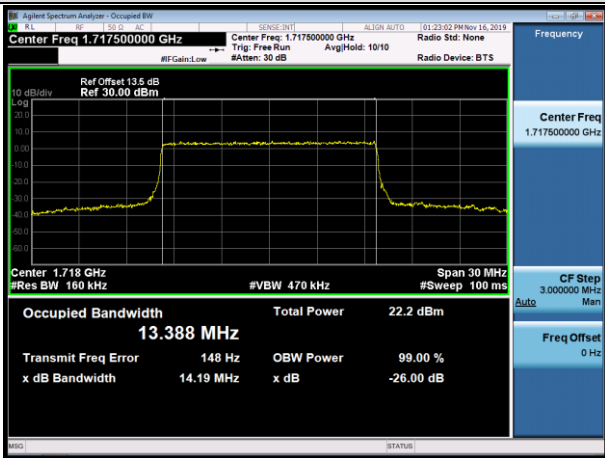

Channel Bandwidth: 10 MHz

LCH_QPSK_50RB#0

LCH_16QAM_50RB#0

MCH_QPSK_50RB#0

MCH_16QAM_50RB#0

HCH_QPSK_50RB#0

HCH_16QAM_50RB#0

Channel Bandwidth: 15 MHz

LCH_QPSK_75RB#0

LCH_16QAM_75RB#0

MCH_QPSK_75RB#0

MCH_16QAM_75RB#0

HCH_QPSK_75RB#0

HCH_16QAM_75RB#0

Channel Bandwidth: 20 MHz

LCH_QPSK_100RB#0

LCH_16QAM_100RB#0

MCH_QPSK_100RB#0

MCH_16QAM_100RB#0

HCH_QPSK_100RB#0

HCH_16QAM_100RB#0

LTE Band 5
 Channel Bandwidth: 1.4 MHz

LCH_QPSK_6RB#0

LCH_16QAM_6RB#0