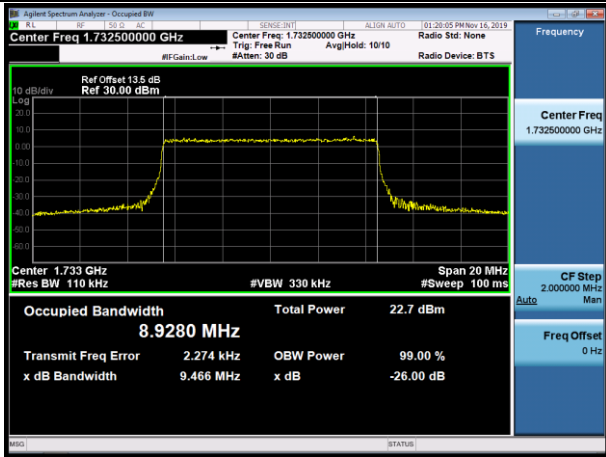

Channel Bandwidth: 10 MHz

LCH_QPSK_50RB#0

LCH_16QAM_50RB#0

MCH_QPSK_50RB#0

MCH_16QAM_50RB#0

HCH_QPSK_50RB#0

HCH_16QAM_50RB#0

Channel Bandwidth: 15 MHz

LCH_QPSK_75RB#0

LCH_16QAM_75RB#0

MCH_QPSK_75RB#0

MCH_16QAM_75RB#0

HCH_QPSK_75RB#0

HCH_16QAM_75RB#0

Channel Bandwidth: 20 MHz

LCH_QPSK_100RB#0