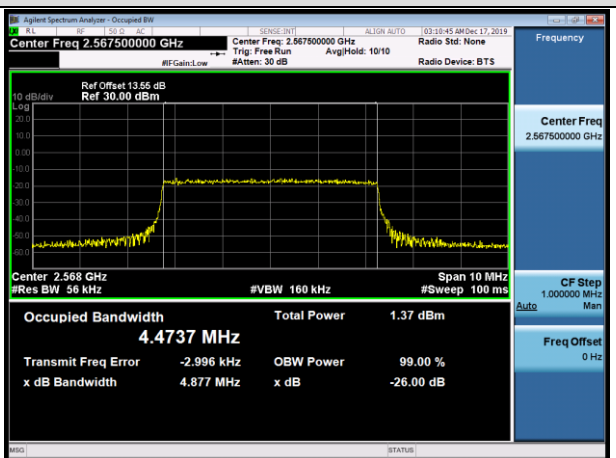

HCH_16QAM_25RB#0