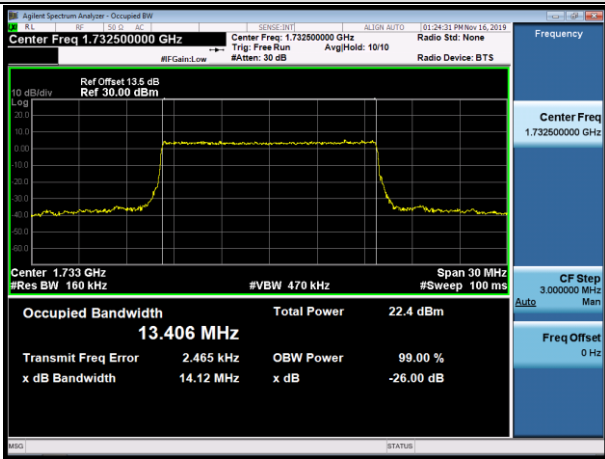

LCH_QPSK_75RB#0

LCH_16QAM_75RB#0

MCH_QPSK_75RB#0

MCH_16QAM_75RB#0

HCH_QPSK_75RB#0

HCH_16QAM_75RB#0

Channel Bandwidth: 20 MHz

LCH_QPSK_100RB#0

LCH_16QAM_100RB#0

MCH_QPSK_100RB#0

MCH_16QAM_100RB#0

HCH_QPSK_100RB#0

HCH_16QAM_100RB#0

LTE Band 5
 Channel Bandwidth: 1.4 MHz

LCH_QPSK_6RB#0

LCH_16QAM_6RB#0