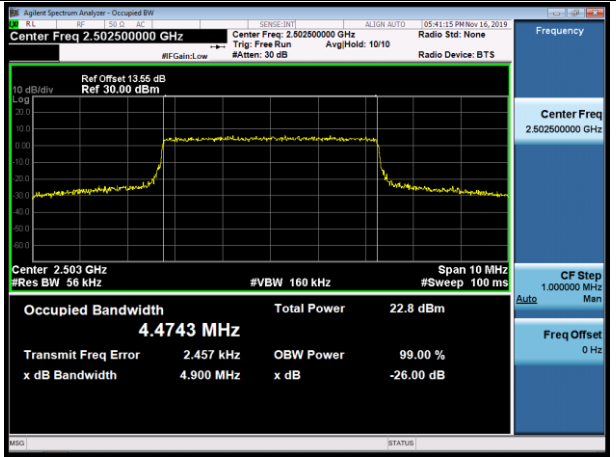

HCH_16QAM_50RB#0

LTE Band 7

Channel Bandwidth: 5 MHz

LCH_QPSK_25RB#0

LCH_16QAM_25RB#0

MCH_QPSK_25RB#0

MCH_16QAM_25RB#0

HCH_QPSK_25RB#0