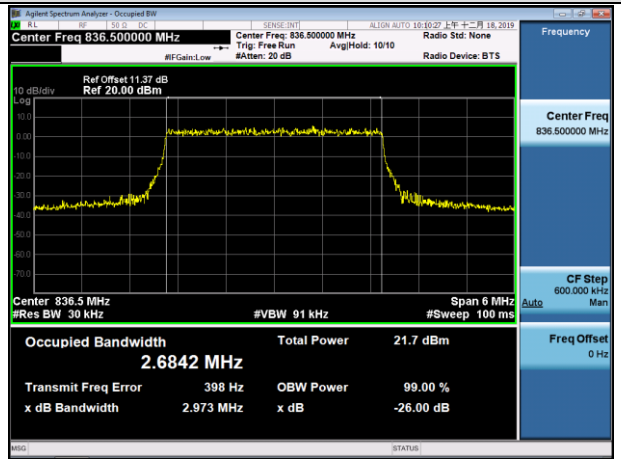

MCH_16QAM_15RB#0