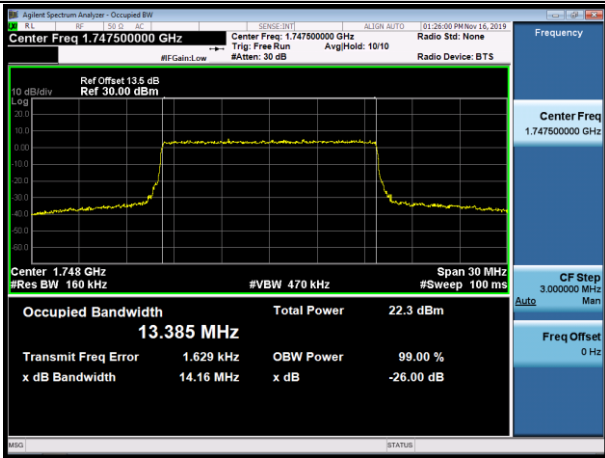

LCH_QPSK_75RB#0

LCH_16QAM_75RB#0

MCH_QPSK_75RB#0

MCH_16QAM_75RB#0

HCH_QPSK_75RB#0

HCH_16QAM_75RB#0

Channel Bandwidth: 20 MHz

LCH_QPSK_100RB#0

LCH_16QAM_100RB#0

MCH_QPSK_100RB#0

MCH_16QAM_100RB#0

HCH_QPSK_100RB#0

HCH_16QAM_100RB#0

LTE Band 5
 Channel Bandwidth: 1.4 MHz

LCH_QPSK_6RB#0

LCH_16QAM_6RB#0