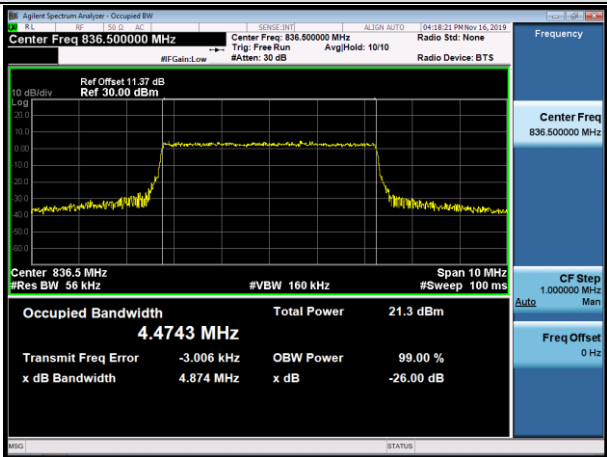

MCH_16QAM_15RB#0

HCH_QPSK_15RB#0

HCH_16QAM_15RB#0

Channel Bandwidth: 5 MHz

LCH_QPSK_25RB#0

LCH_16QAM_25RB#0

MCH_QPSK_25RB#0

MCH_16QAM_25RB#0