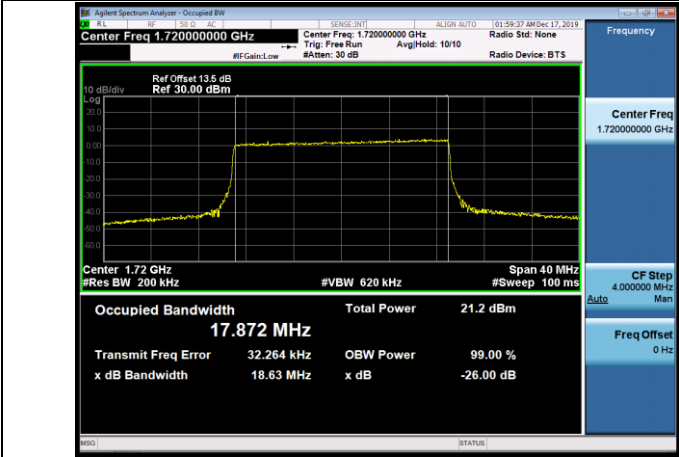

LCH_QPSK_75RB#0

LCH_16QAM_75RB#0

MCH_QPSK_75RB#0

MCH_16QAM_75RB#0

HCH_QPSK_75RB#0

HCH_16QAM_75RB#0

Channel Bandwidth: 20 MHz

LCH_QPSK_100RB#0

LCH_16QAM_100RB#0

MCH_QPSK_100RB#0

MCH_16QAM_100RB#0

HCH_QPSK_100RB#0

HCH_16QAM_100RB#0

LTE Band 5
 Channel Bandwidth: 1.4 MHz

LCH_QPSK_6RB#0

LCH_16QAM_6RB#0