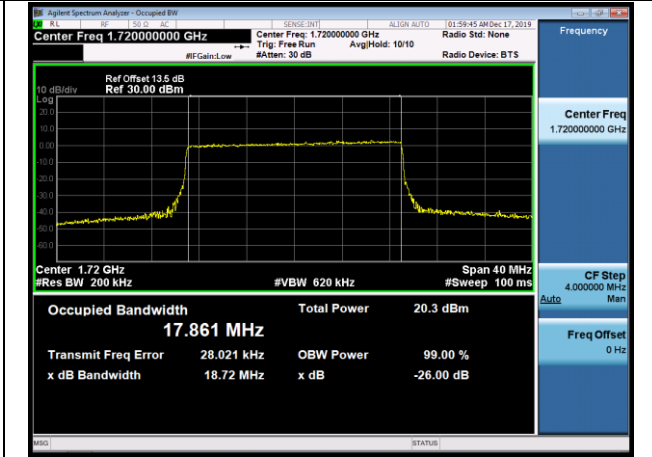

LCH_QPSK_75RB#0

LCH_16QAM_75RB#0

MCH_QPSK_75RB#0

MCH_16QAM_75RB#0

HCH_QPSK_75RB#0

HCH_16QAM_75RB#0

Channel Bandwidth: 20 MHz

LCH_QPSK_100RB#0

LCH_16QAM_100RB#0

MCH_QPSK_100RB#0

MCH_16QAM_100RB#0

HCH_QPSK_100RB#0

HCH_16QAM_100RB#0

LTE Band 5
 Channel Bandwidth: 1.4 MHz

LCH_QPSK_6RB#0

LCH_16QAM_6RB#0