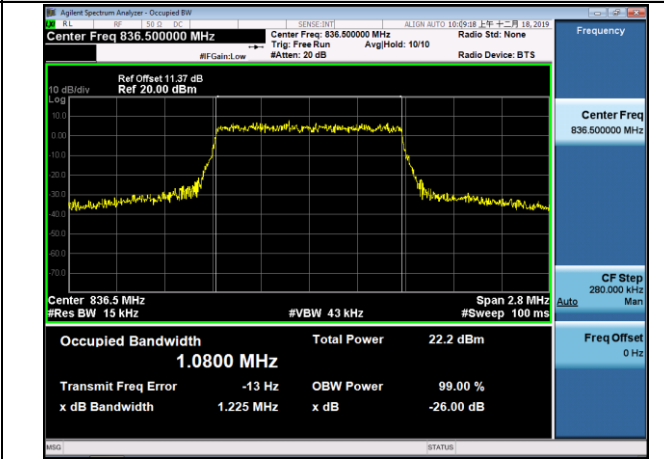

MCH_16QAM_6RB#0