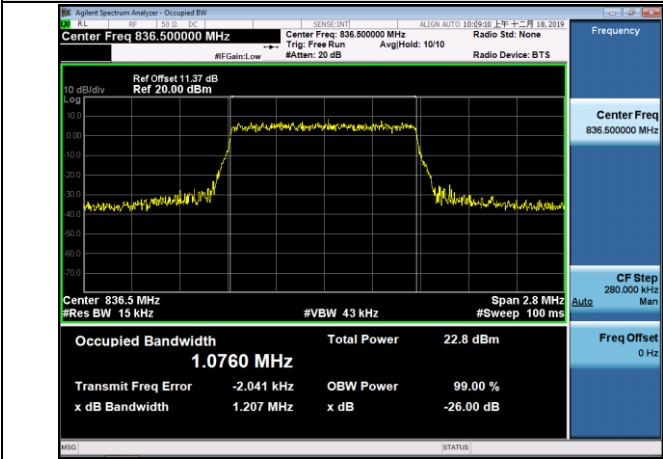

MCH_QPSK_6RB#0