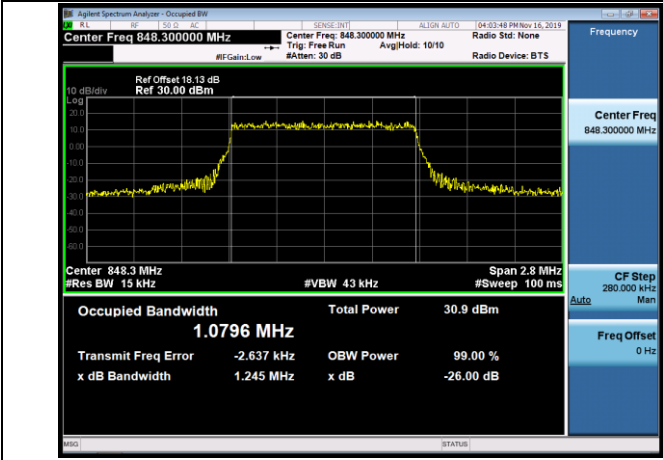

HCH_QPSK_6RB#0