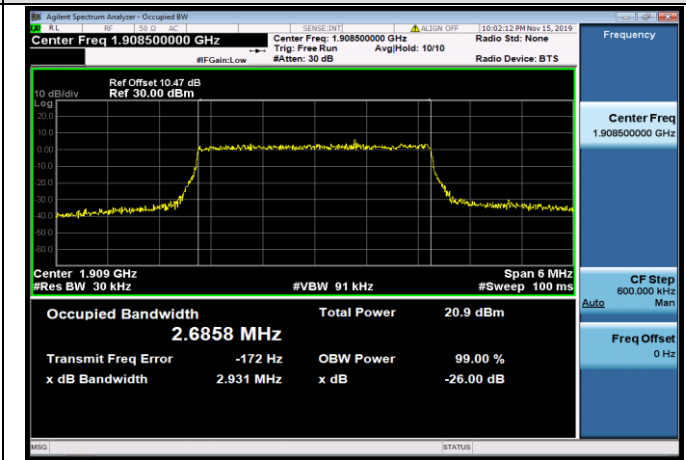

LCH_16QAM_15RB#0

MCH_QPSK_15RB#0

MCH_16QAM_15RB#0

HCH_QPSK_15RB#0

HCH_16QAM_15RB#0

Channel Bandwidth: 5 MHz

LCH_QPSK_25RB#0

LCH_16QAM_25RB#0