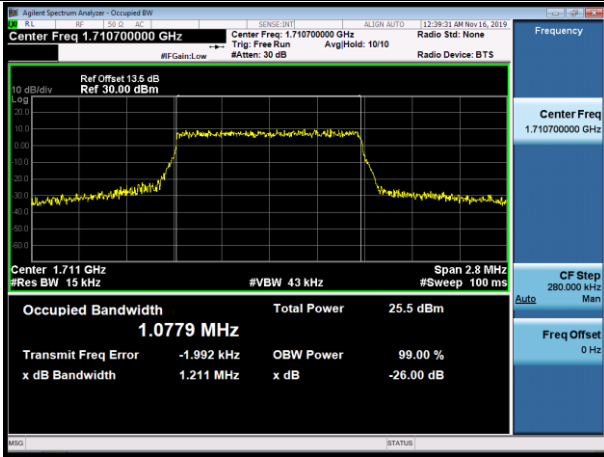

HCH_16QAM_100RB#0

LTE Band 4

Channel Bandwidth: 1.4 MHz

LCH_QPSK_6RB#0

LCH_16QAM_6RB#0

MCH_QPSK_6RB#0

MCH_16QAM_6RB#0

HCH_QPSK_6RB#0