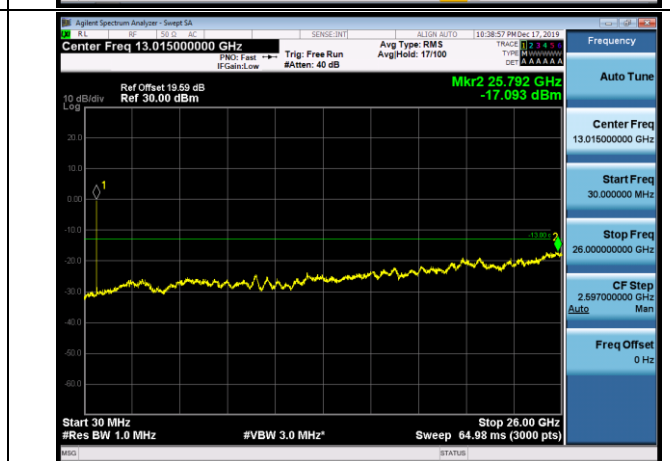

1.4MHz_MCH_QPSK_1RB#0

10MHz_MCH_QPSK_1RB#0

1.4MHz_HCH_QPSK_1RB#0

10MHz_HCH_QPSK_1RB#0

**APPENDIX B TEST PLOTS FOR OCCUPIED BANDWIDTH (99%)
 EMISSION BANDWIDTH (-26dBc)**

LTE Band 2 Channel Bandwidth: 1.4 MHz

LCH_QPSK_6RB#0

LCH_16QAM_6RB#0

MCH_QPSK_6RB#0

MCH_16QAM_6RB#0

HCH_QPSK_6RB#0

HCH_16QAM_6RB#0

Channel Bandwidth: 3 MHz

LCH_QPSK_15RB#0