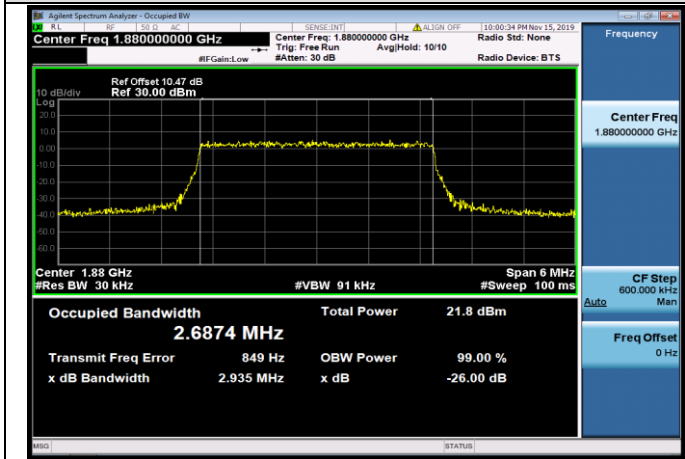

MCH_QPSK_15RB#0