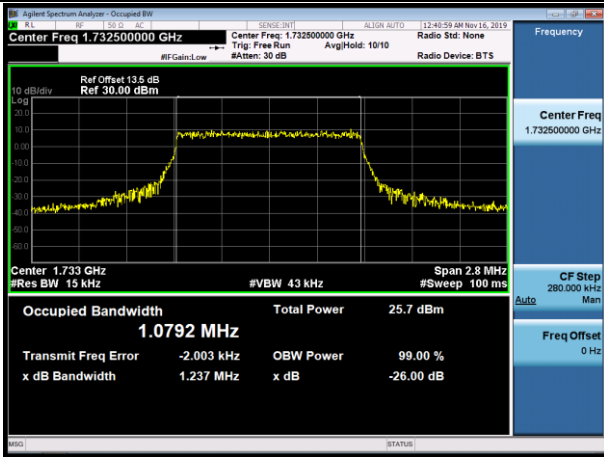

HCH_16QAM_100RB#0

LTE Band 4

Channel Bandwidth: 1.4 MHz

LCH_QPSK_6RB#0

LCH_16QAM_6RB#0

MCH_QPSK_6RB#0

MCH_16QAM_6RB#0

HCH_QPSK_6RB#0