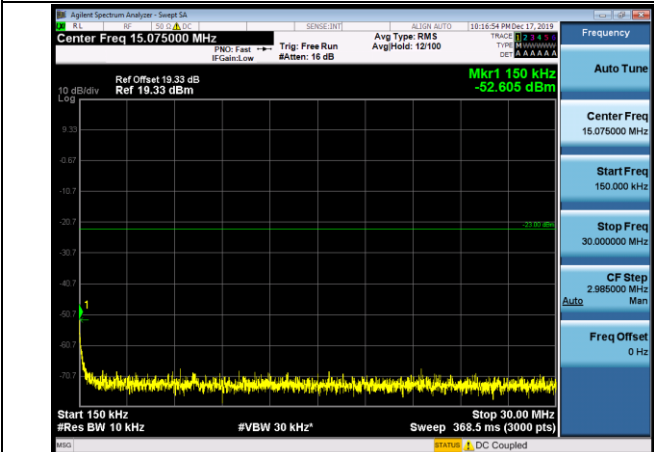

1.4MHz_MCH_QPSK_1RB#0

10MHz_MCH_QPSK_1RB#0

1.4MHz_HCH_QPSK_1RB#0

10MHz_HCH_QPSK_1RB#0

**APPENDIX B TEST PLOTS FOR OCCUPIED BANDWIDTH (99%)
 EMISSION BANDWIDTH (-26dBc)**

LTE Band 2 Channel Bandwidth: 1.4 MHz