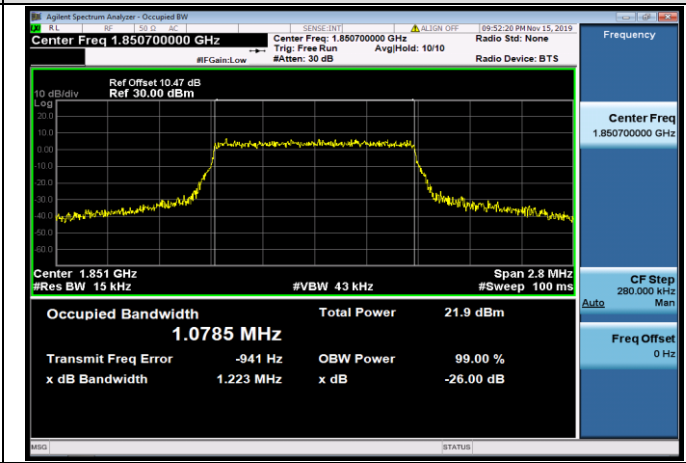

LCH_16QAM_6RB#0