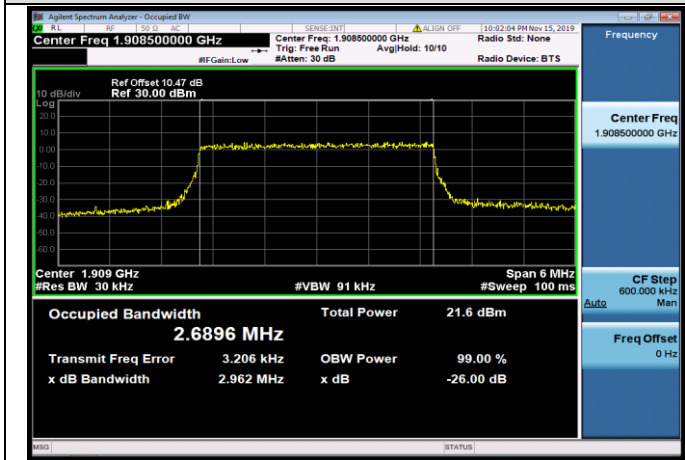

LCH_16QAM_15RB#0

MCH_QPSK_15RB#0

MCH_16QAM_15RB#0

HCH_QPSK_15RB#0

HCH_16QAM_15RB#0

Channel Bandwidth: 5 MHz

LCH_QPSK_25RB#0

LCH_16QAM_25RB#0