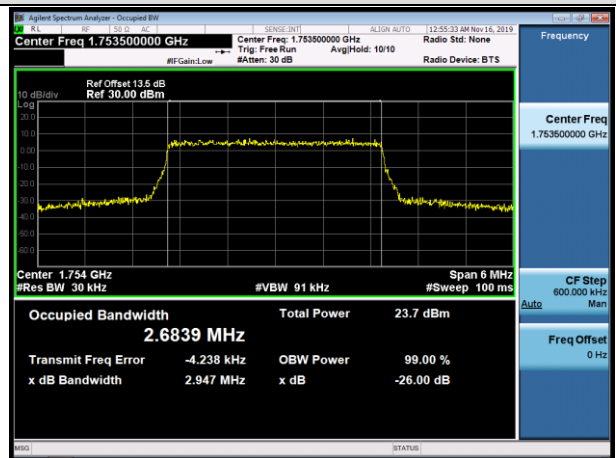

HCH_16QAM_15RB#0