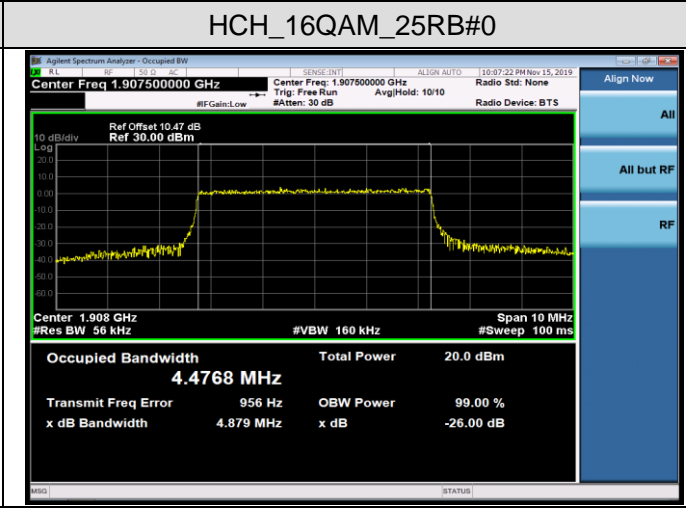

MCH_QPSK_25RB#0

MCH_16QAM_25RB#0

HCH_QPSK_25RB#0

HCH_16QAM_25RB#0

Channel Bandwidth: 10 MHz

LCH_QPSK_50RB#0

LCH_16QAM_50RB#0

MCH_QPSK_50RB#0