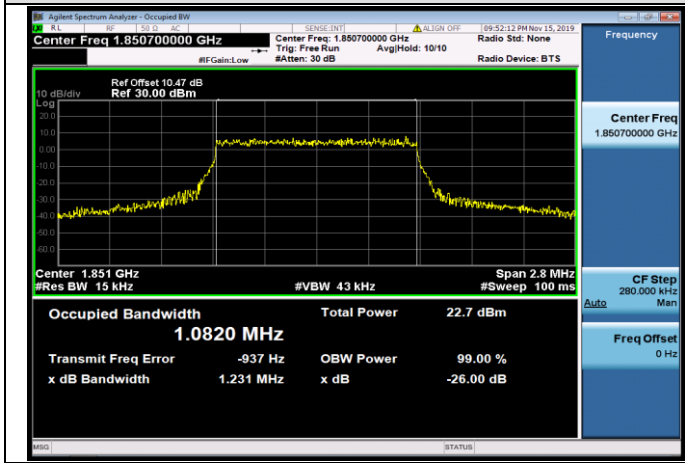

**APPENDIX B TEST PLOTS FOR OCCUPIED BANDWIDTH (99%)
EMISSION BANDWIDTH (-26dBc)**

LTE Band 2 Channel Bandwidth: 1.4 MHz

LCH_QPSK_6RB#0