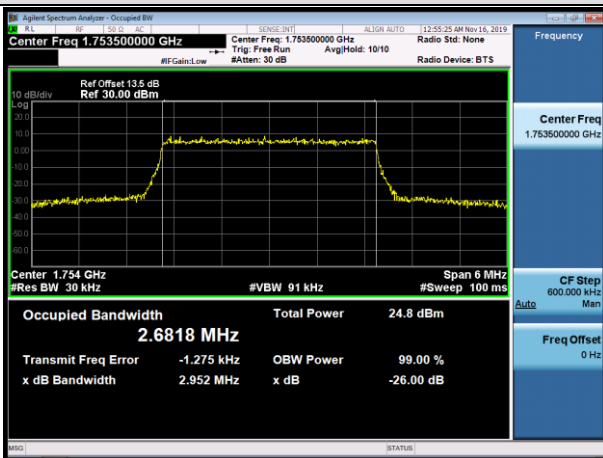

HCH_QPSK_15RB#0