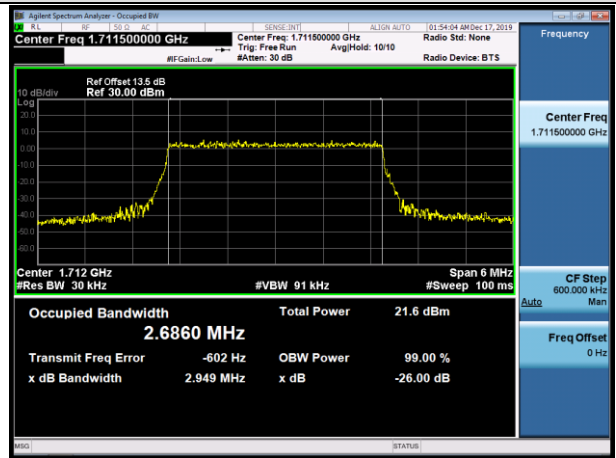

LCH_16QAM_15RB#0