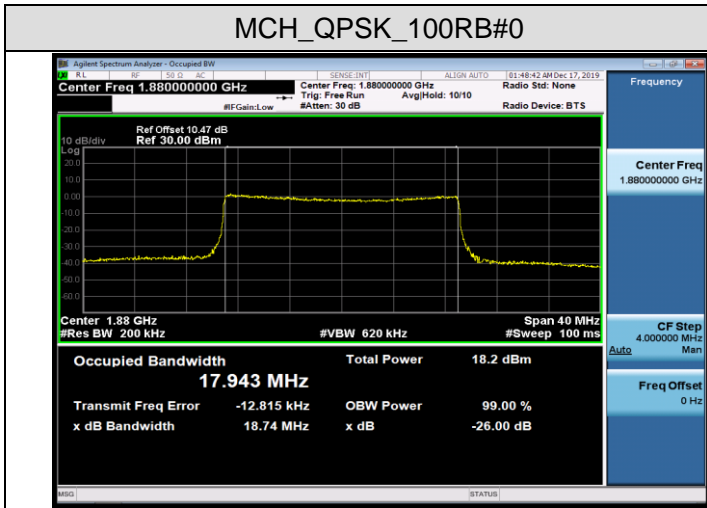

HCH_QPSK_75RB#0

HCH_16QAM_75RB#0

Channel Bandwidth: 20 MHz

LCH_QPSK_100RB#0

LCH_16QAM_100RB#0

MCH_QPSK_100RB#0

MCH_16QAM_100RB#0

HCH_QPSK_100RB#0

HCH_16QAM_100RB#0

LTE Band 4

Channel Bandwidth: 1.4 MHz

LCH_QPSK_6RB#0

LCH_16QAM_6RB#0

MCH_QPSK_6RB#0

MCH_16QAM_6RB#0

HCH_QPSK_6RB#0