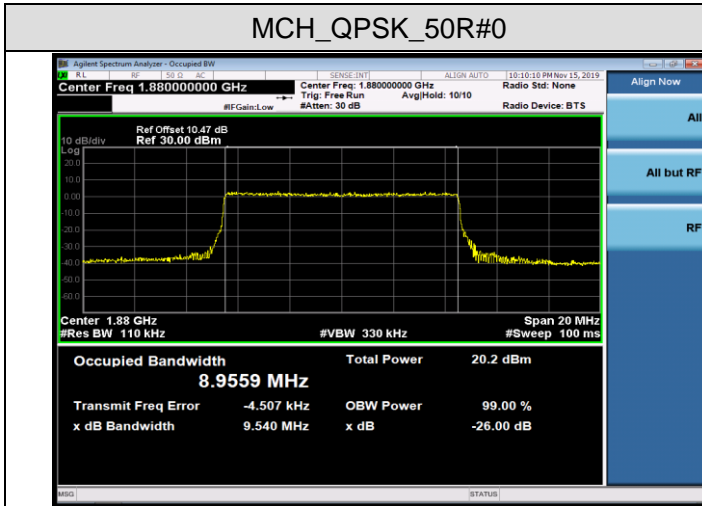

MCH_QPSK_25RB#0

MCH_16QAM_25RB#0

HCH_QPSK_25RB#0

HCH_16QAM_25RB#0

Channel Bandwidth: 10 MHz

LCH_QPSK_50RB#0

LCH_16QAM_50RB#0

MCH_QPSK_50RB#0