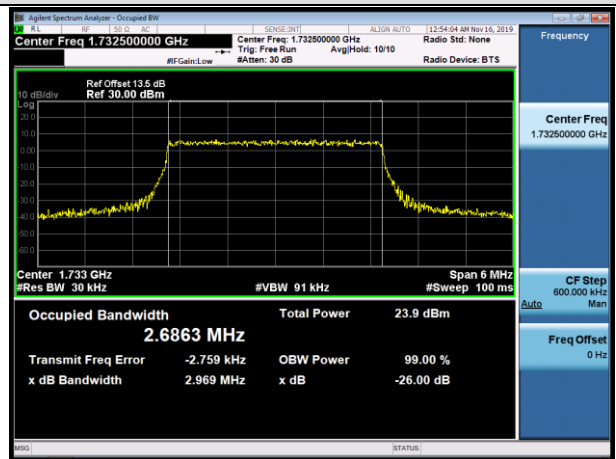

MCH_16QAM_15RB#0