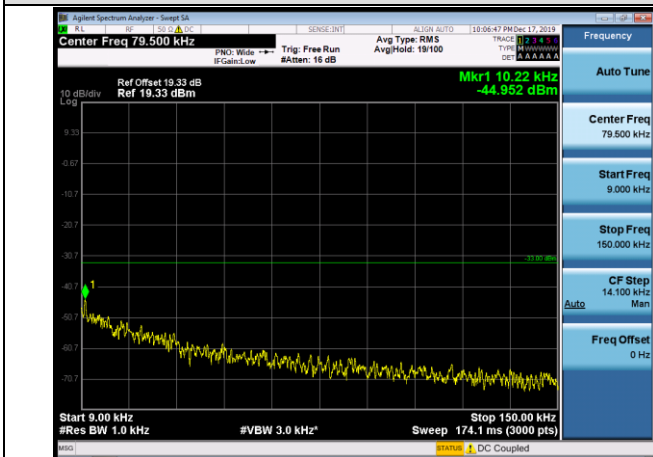

1.4MHz_MCH_QPSK_1RB#0

10MHz_MCH_QPSK_1RB#0

1.4MHz_HCH_QPSK_1RB#0

10MHz_HCH_QPSK_1RB#0

**APPENDIX B TEST PLOTS FOR OCCUPIED BANDWIDTH (99%)
 EMISSION BANDWIDTH (-26dBc)**

LTE Band 2 Channel Bandwidth: 1.4 MHz