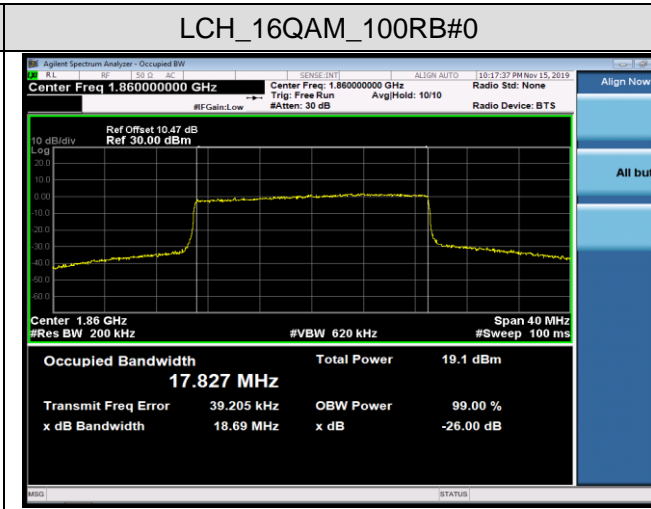

HCH_QPSK_75RB#0

HCH_16QAM_75RB#0

Channel Bandwidth: 20 MHz

LCH_QPSK_100RB#0

LCH_16QAM_100RB#0

MCH_QPSK_100RB#0

MCH_16QAM_100RB#0

HCH_QPSK_100RB#0

HCH_16QAM_100RB#0

LTE Band 4

Channel Bandwidth: 1.4 MHz

LCH_QPSK_6RB#0

LCH_16QAM_6RB#0

MCH_QPSK_6RB#0

MCH_16QAM_6RB#0

HCH_QPSK_6RB#0