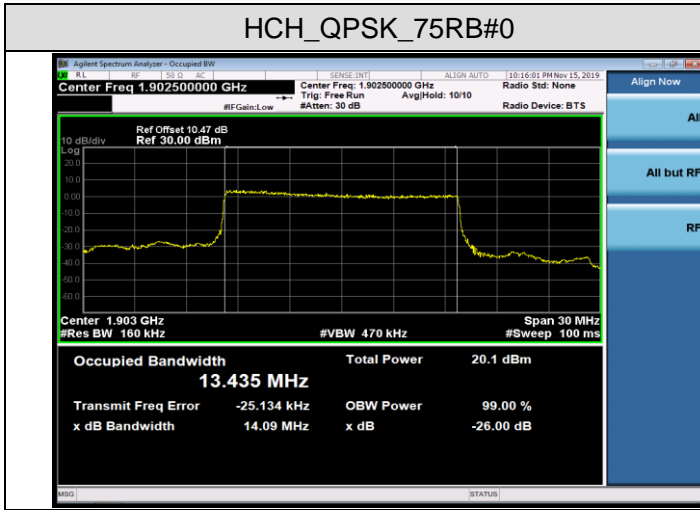

Channel Bandwidth: 15 MHz