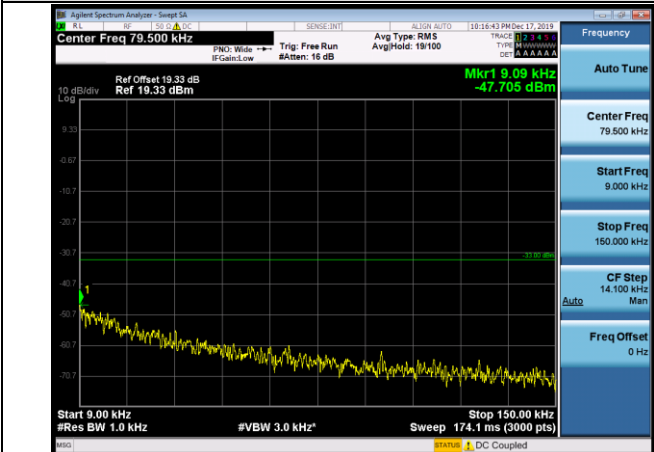

1.4MHz_MCH_QPSK_1RB#0

10MHz_MCH_QPSK_1RB#0

1.4MHz_HCH_QPSK_1RB#0

10MHz_HCH_QPSK_1RB#0

**APPENDIX B TEST PLOTS FOR OCCUPIED BANDWIDTH (99%)
 EMISSION BANDWIDTH (-26dBc)**

LTE Band 2 Channel Bandwidth: 1.4 MHz