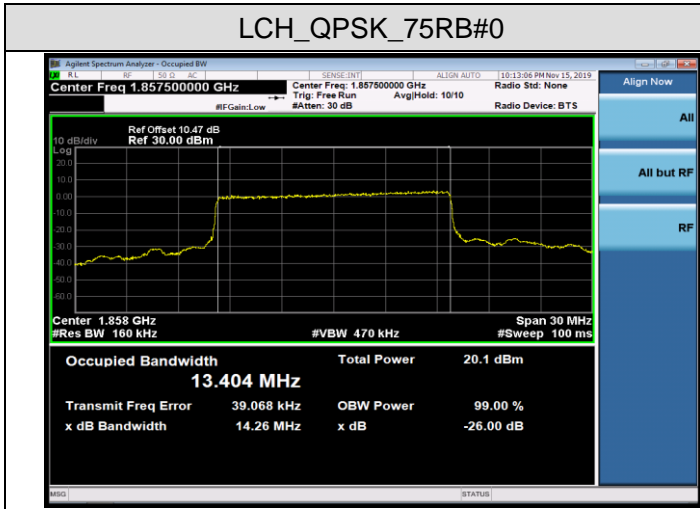

MCH_16QAM_50RB#0

HCH_QPSK_50RB#0

HCH_16QAM_50RB#0

Channel Bandwidth: 15 MHz

LCH_QPSK_75RB#0

LCH_16QAM_75RB#0

MCH_QPSK_75RB#0

MCH_16QAM_75RB#0