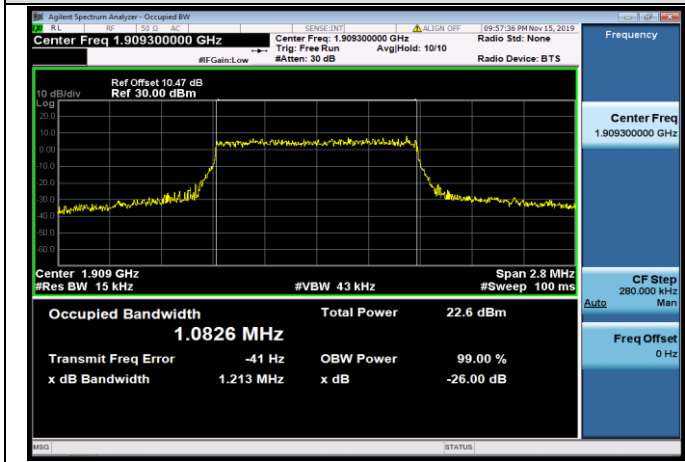

LCH_QPSK_6RB#0

LCH_16QAM_6RB#0

MCH_QPSK_6RB#0

MCH_16QAM_6RB#0

HCH_QPSK_6RB#0

HCH_16QAM_6RB#0

Channel Bandwidth: 3 MHz

LCH_QPSK_15RB#0