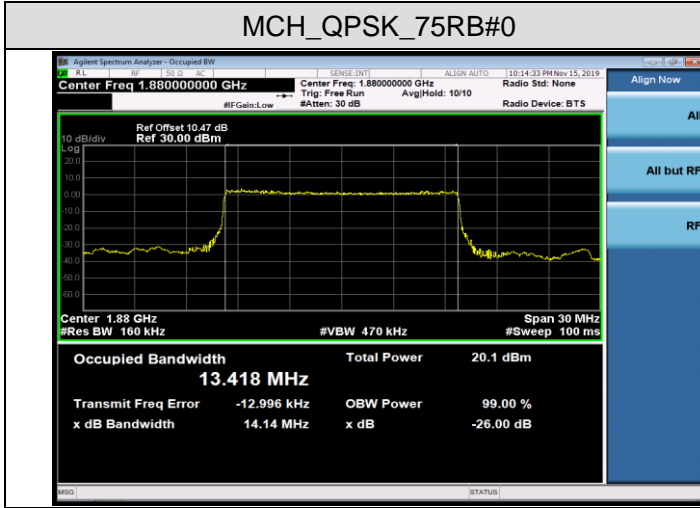

MCH_16QAM_50RB#0

HCH_QPSK_50RB#0

HCH_16QAM_50RB#0

Channel Bandwidth: 15 MHz

LCH_QPSK_75RB#0

LCH_16QAM_75RB#0

MCH_QPSK_75RB#0

MCH_16QAM_75RB#0