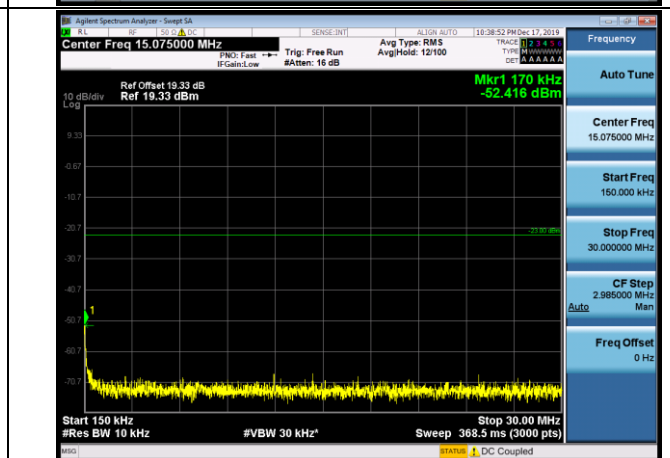

1.4MHz_MCH_QPSK_1RB#0

10MHz_MCH_QPSK_1RB#0

1.4MHz_HCH_QPSK_1RB#0

10MHz_HCH_QPSK_1RB#0

**APPENDIX B TEST PLOTS FOR OCCUPIED BANDWIDTH (99%)
 EMISSION BANDWIDTH (-26dBc)**

LTE Band 2 Channel Bandwidth: 1.4 MHz

LCH_QPSK_6RB#0

LCH_16QAM_6RB#0

MCH_QPSK_6RB#0

MCH_16QAM_6RB#0

HCH_QPSK_6RB#0

HCH_16QAM_6RB#0

Channel Bandwidth: 3 MHz

LCH_QPSK_15RB#0