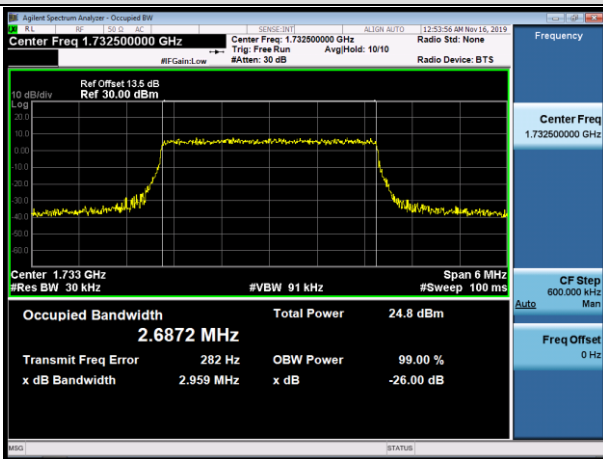

MCH_QPSK_15RB#0