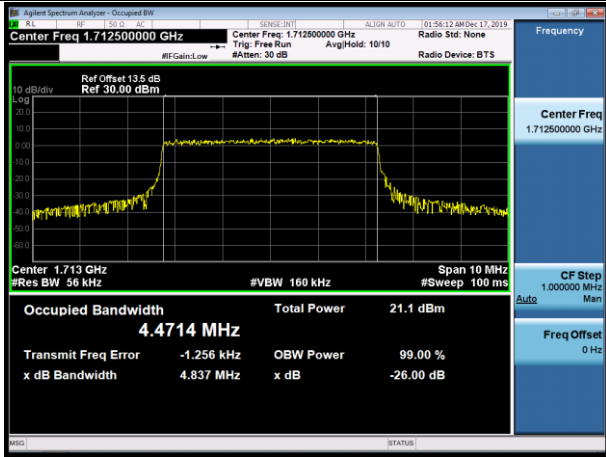

LCH_16QAM_25RB#0