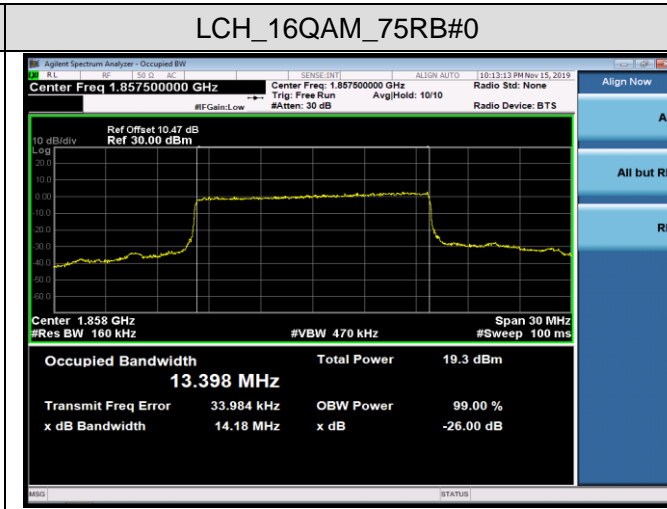

MCH_16QAM_50RB#0

HCH_QPSK_50RB#0

HCH_16QAM_50RB#0

Channel Bandwidth: 15 MHz

LCH_QPSK_75RB#0

LCH_16QAM_75RB#0

MCH_QPSK_75RB#0

MCH_16QAM_75RB#0