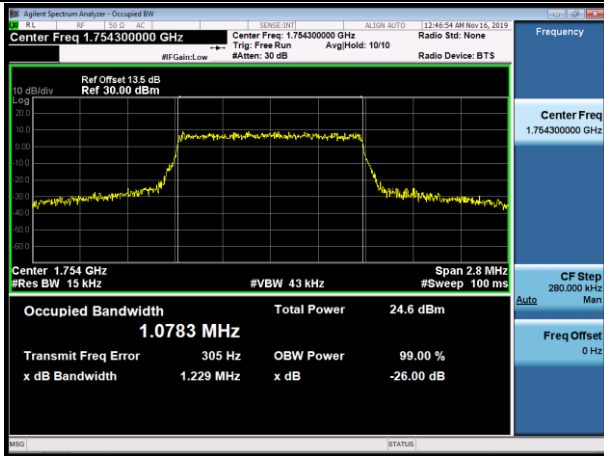

HCH_16QAM_6RB#0