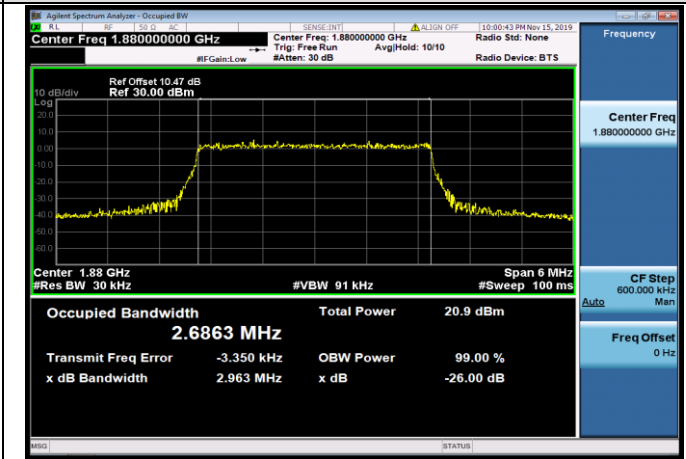

MCH_16QAM_15RB#0