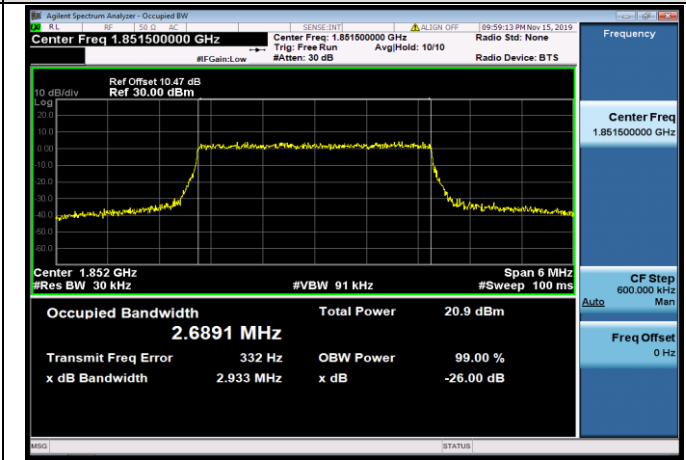

LCH_16QAM_15RB#0