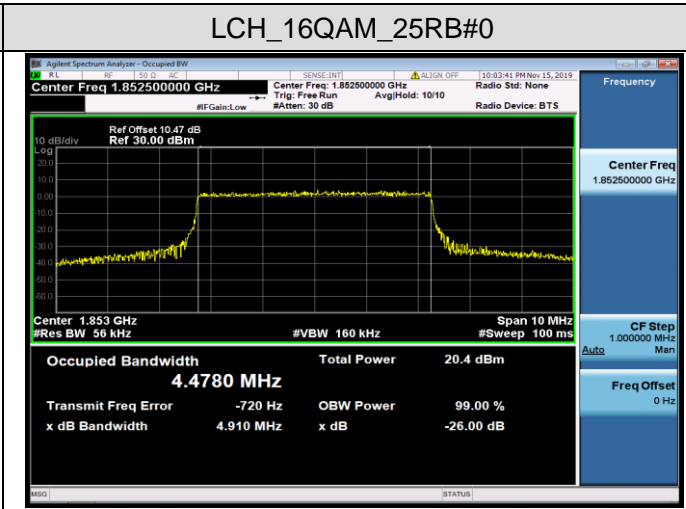

LCH_16QAM_15RB#0

MCH_QPSK_15RB#0

MCH_16QAM_15RB#0

HCH_QPSK_15RB#0

HCH_16QAM_15RB#0

Channel Bandwidth: 5 MHz

LCH_QPSK_25RB#0

LCH_16QAM_25RB#0