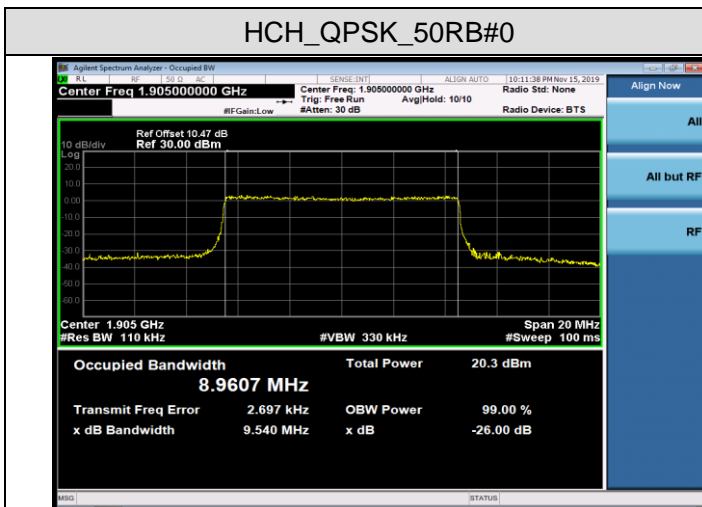

Channel Bandwidth: 10 MHz