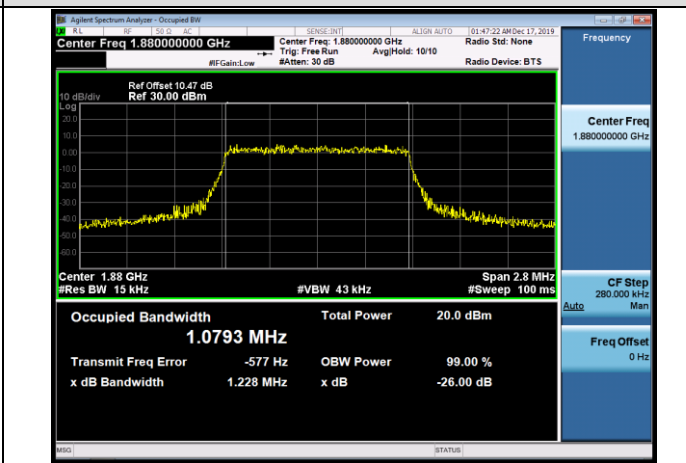

LCH_QPSK_6RB#0

LCH_16QAM_6RB#0

MCH_QPSK_6RB#0

MCH_16QAM_6RB#0

HCH_QPSK_6RB#0

HCH_16QAM_6RB#0

Channel Bandwidth: 3 MHz

LCH_QPSK_15RB#0