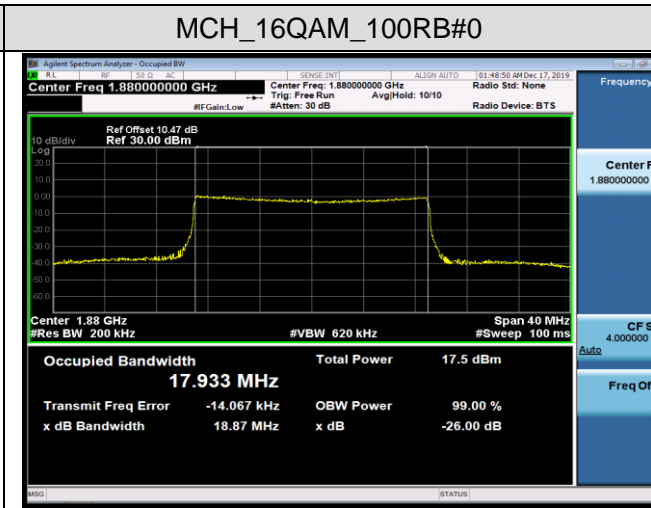

HCH_QPSK_75RB#0

HCH_16QAM_75RB#0

Channel Bandwidth: 20 MHz

LCH_QPSK_100RB#0

LCH_16QAM_100RB#0

MCH_QPSK_100RB#0

MCH_16QAM_100RB#0

HCH_QPSK_100RB#0

HCH_16QAM_100RB#0

LTE Band 4

Channel Bandwidth: 1.4 MHz

LCH_QPSK_6RB#0

LCH_16QAM_6RB#0

MCH_QPSK_6RB#0

MCH_16QAM_6RB#0

HCH_QPSK_6RB#0