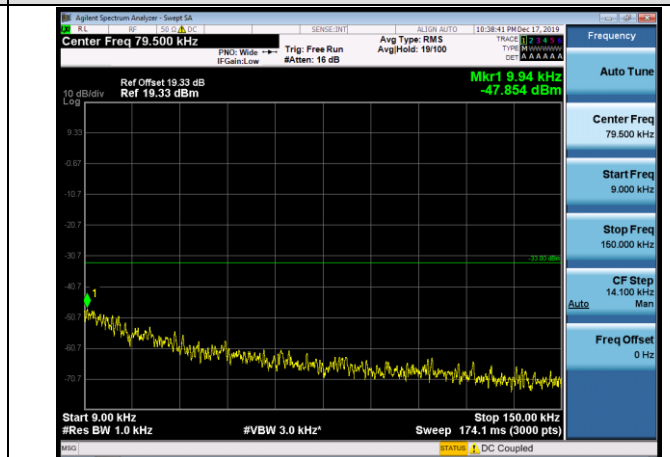

1.4MHz_MCH_QPSK_1RB#0

10MHz_MCH_QPSK_1RB#0

1.4MHz_HCH_QPSK_1RB#0

10MHz_HCH_QPSK_1RB#0

**APPENDIX B TEST PLOTS FOR OCCUPIED BANDWIDTH (99%)
 EMISSION BANDWIDTH (-26dBc)**

LTE Band 2 Channel Bandwidth: 1.4 MHz

LCH_QPSK_6RB#0

LCH_16QAM_6RB#0

MCH_QPSK_6RB#0

MCH_16QAM_6RB#0

HCH_QPSK_6RB#0

HCH_16QAM_6RB#0

Channel Bandwidth: 3 MHz

LCH_QPSK_15RB#0