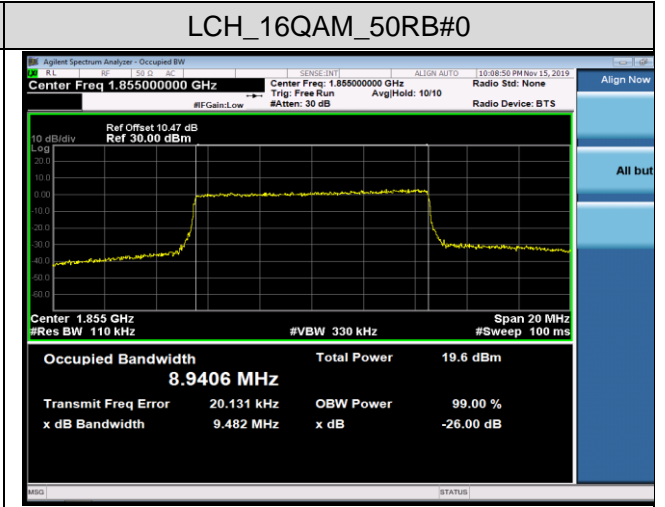

MCH_QPSK_25RB#0

MCH_16QAM_25RB#0

HCH_QPSK_25RB#0

HCH_16QAM_25RB#0

Channel Bandwidth: 10 MHz

LCH_QPSK_50RB#0

LCH_16QAM_50RB#0

MCH_QPSK_50RB#0