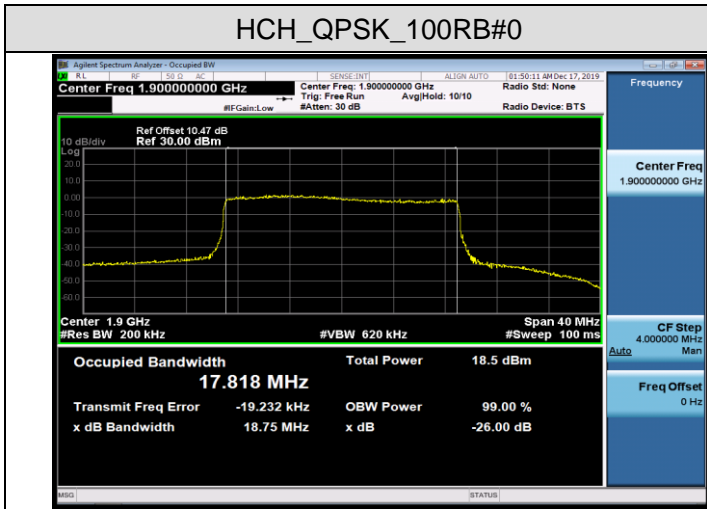

HCH_16QAM_100RB#0

LTE Band 4

Channel Bandwidth: 1.4 MHz

LCH_QPSK_6RB#0

LCH_16QAM_6RB#0

MCH_QPSK_6RB#0

MCH_16QAM_6RB#0

HCH_QPSK_6RB#0