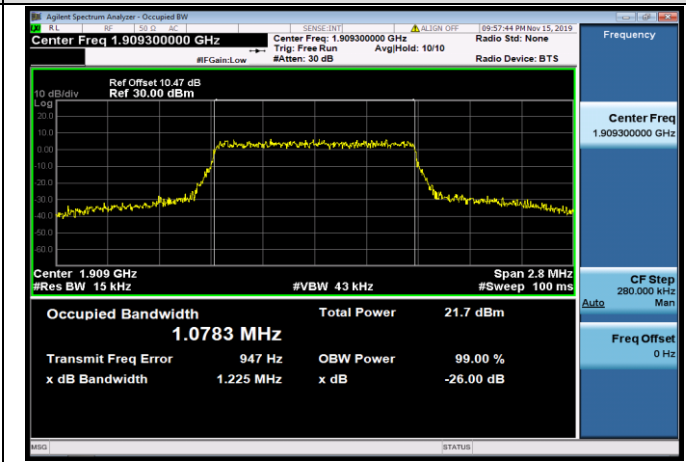

LCH_QPSK_6RB#0

LCH_16QAM_6RB#0

MCH_QPSK_6RB#0

MCH_16QAM_6RB#0

HCH_QPSK_6RB#0

HCH_16QAM_6RB#0

Channel Bandwidth: 3 MHz

LCH_QPSK_15RB#0