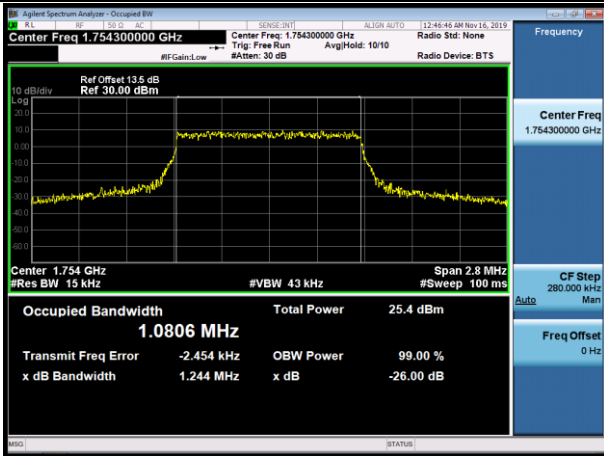

HCH_16QAM_100RB#0

LTE Band 4

Channel Bandwidth: 1.4 MHz

LCH_QPSK_6RB#0

LCH_16QAM_6RB#0

MCH_QPSK_6RB#0

MCH_16QAM_6RB#0

HCH_QPSK_6RB#0