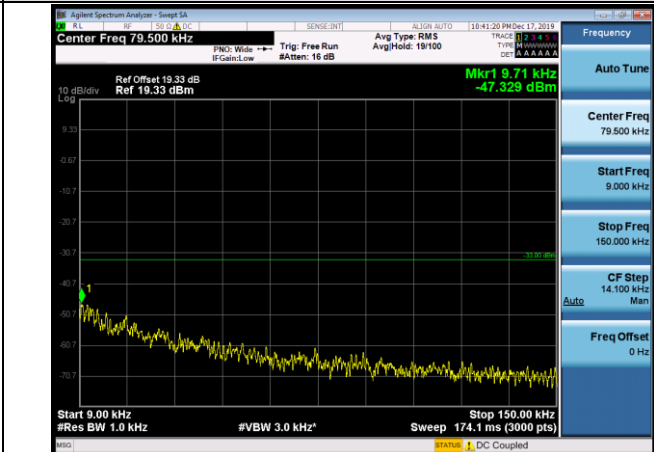

1.4MHz_MCH_QPSK_1RB#0

10MHz_MCH_QPSK_1RB#0

1.4MHz_HCH_QPSK_1RB#0

10MHz_HCH_QPSK_1RB#0

**APPENDIX B TEST PLOTS FOR OCCUPIED BANDWIDTH (99%)
 EMISSION BANDWIDTH (-26dBc)**

LTE Band 2 Channel Bandwidth: 1.4 MHz

LCH_QPSK_6RB#0

LCH_16QAM_6RB#0

MCH_QPSK_6RB#0

MCH_16QAM_6RB#0

HCH_QPSK_6RB#0

HCH_16QAM_6RB#0

Channel Bandwidth: 3 MHz

LCH_QPSK_15RB#0