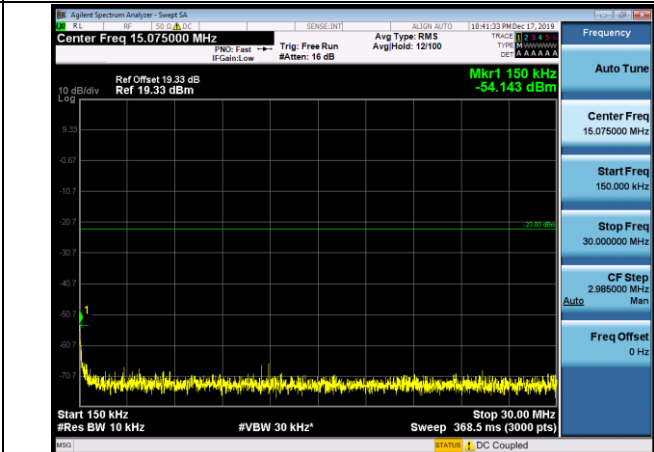

1.4MHz_MCH_QPSK_1RB#0

10MHz_MCH_QPSK_1RB#0

1.4MHz_HCH_QPSK_1RB#0

10MHz_HCH_QPSK_1RB#0

**APPENDIX B TEST PLOTS FOR OCCUPIED BANDWIDTH (99%)
 EMISSION BANDWIDTH (-26dBc)**

LTE Band 2 Channel Bandwidth: 1.4 MHz

LCH_QPSK_6RB#0

LCH_16QAM_6RB#0

MCH_QPSK_6RB#0

MCH_16QAM_6RB#0

HCH_QPSK_6RB#0

HCH_16QAM_6RB#0

Channel Bandwidth: 3 MHz

LCH_QPSK_15RB#0