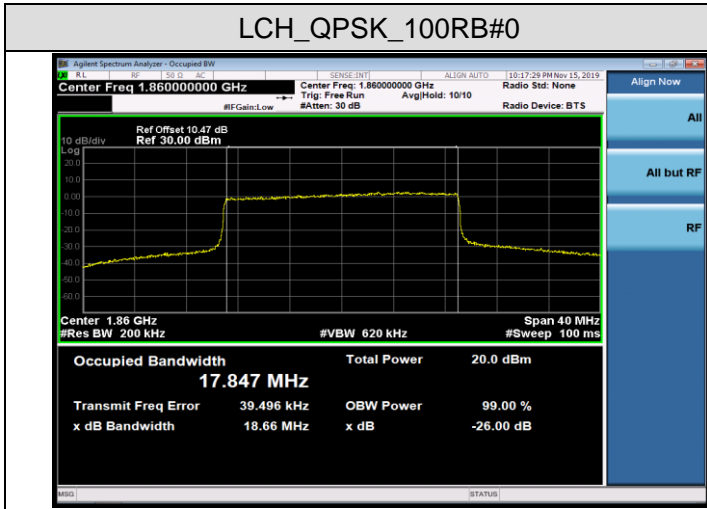

HCH_QPSK_75RB#0

HCH_16QAM_75RB#0

Channel Bandwidth: 20 MHz

LCH_QPSK_100RB#0

LCH_16QAM_100RB#0

MCH_QPSK_100RB#0

MCH_16QAM_100RB#0

HCH_QPSK_100RB#0

HCH_16QAM_100RB#0

LTE Band 4

Channel Bandwidth: 1.4 MHz

LCH_QPSK_6RB#0

LCH_16QAM_6RB#0

MCH_QPSK_6RB#0

MCH_16QAM_6RB#0

HCH_QPSK_6RB#0