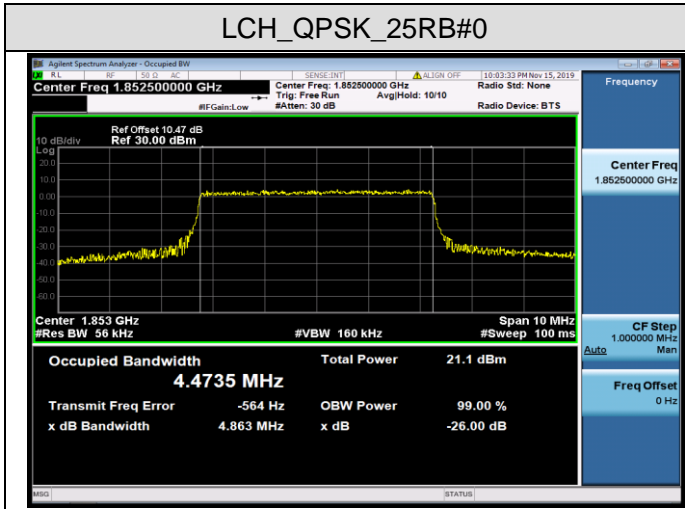

LCH_16QAM_15RB#0

MCH_QPSK_15RB#0

MCH_16QAM_15RB#0

HCH_QPSK_15RB#0

HCH_16QAM_15RB#0

Channel Bandwidth: 5 MHz

LCH_QPSK_25RB#0

LCH_16QAM_25RB#0