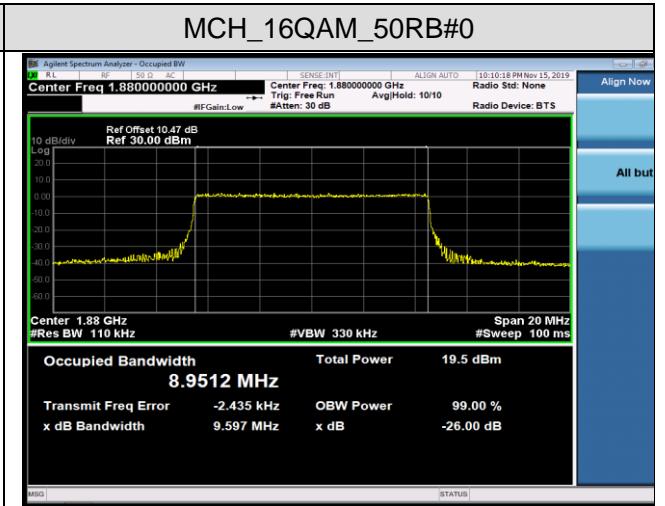

HCH_16QAM_50RB#0