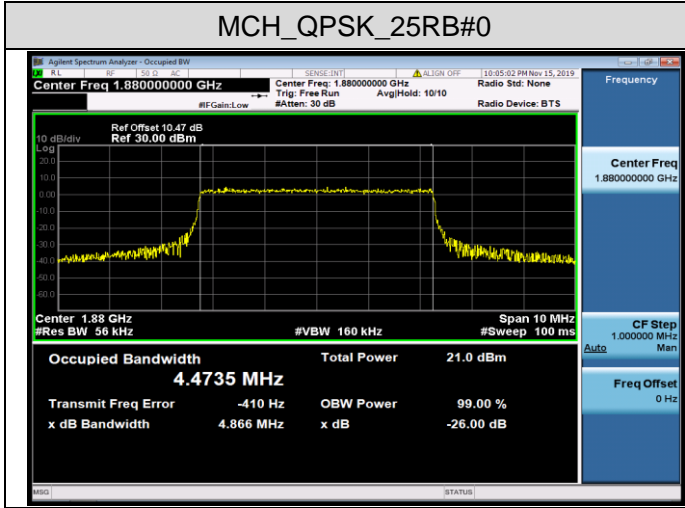

HCH_QPSK_25RB#0