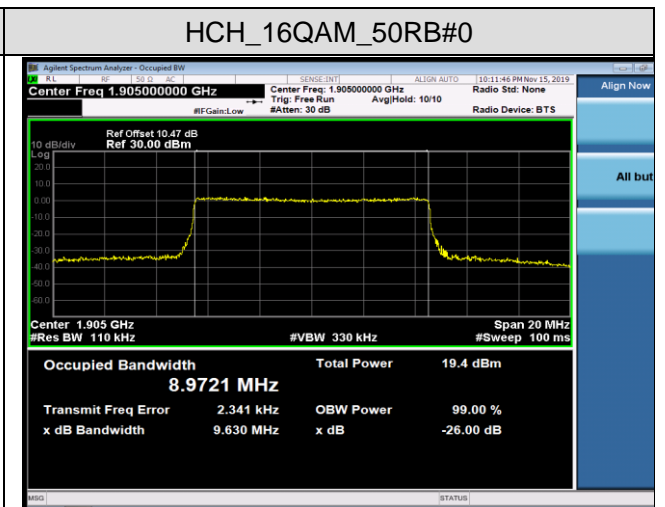

Channel Bandwidth: 10 MHz