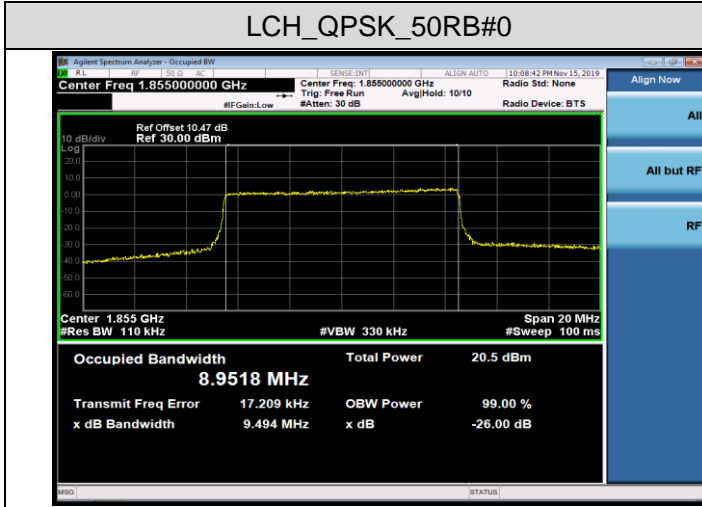

MCH_QPSK_25RB#0

MCH_16QAM_25RB#0

HCH_QPSK_25RB#0

HCH_16QAM_25RB#0

Channel Bandwidth: 10 MHz

LCH_QPSK_50RB#0

LCH_16QAM_50RB#0

MCH_QPSK_50RB#0