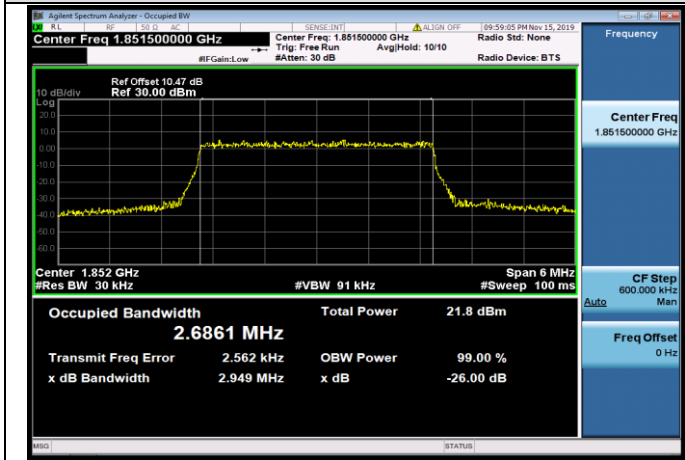

LCH_QPSK_6RB#0

LCH_16QAM_6RB#0

MCH_QPSK_6RB#0

MCH_16QAM_6RB#0

HCH_QPSK_6RB#0

HCH_16QAM_6RB#0

Channel Bandwidth: 3 MHz

LCH_QPSK_15RB#0