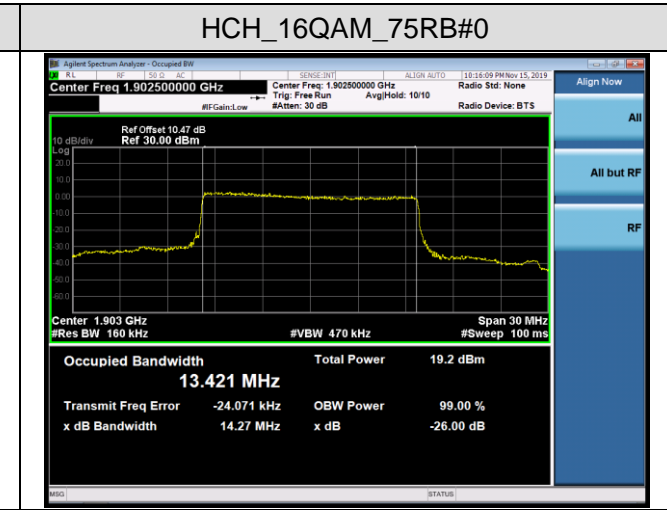

Channel Bandwidth: 15 MHz