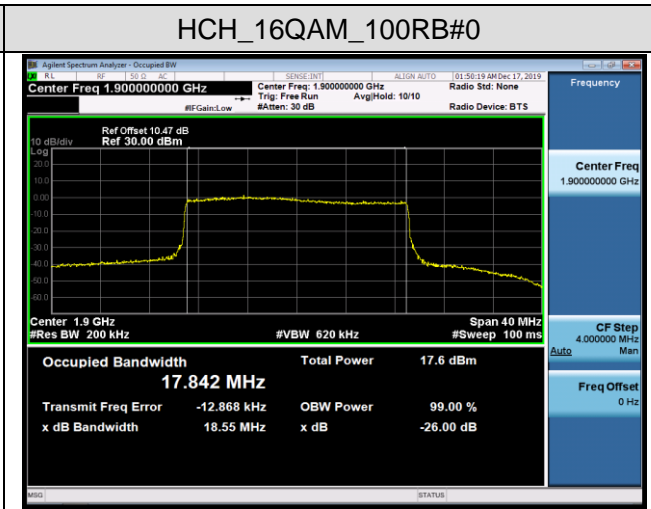

HCH_QPSK_75RB#0

HCH_16QAM_75RB#0

Channel Bandwidth: 20 MHz

LCH_QPSK_100RB#0

LCH_16QAM_100RB#0

MCH_QPSK_100RB#0

MCH_16QAM_100RB#0

HCH_QPSK_100RB#0

HCH_16QAM_100RB#0

LTE Band 4

Channel Bandwidth: 1.4 MHz

LCH_QPSK_6RB#0

LCH_16QAM_6RB#0

MCH_QPSK_6RB#0

MCH_16QAM_6RB#0

HCH_QPSK_6RB#0