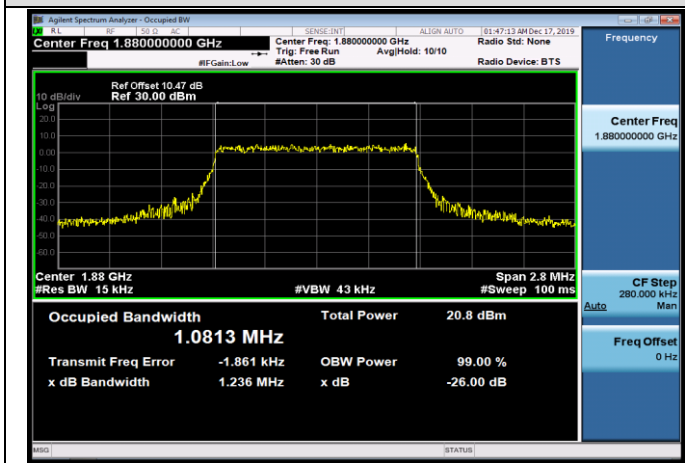

MCH_QPSK_6RB#0