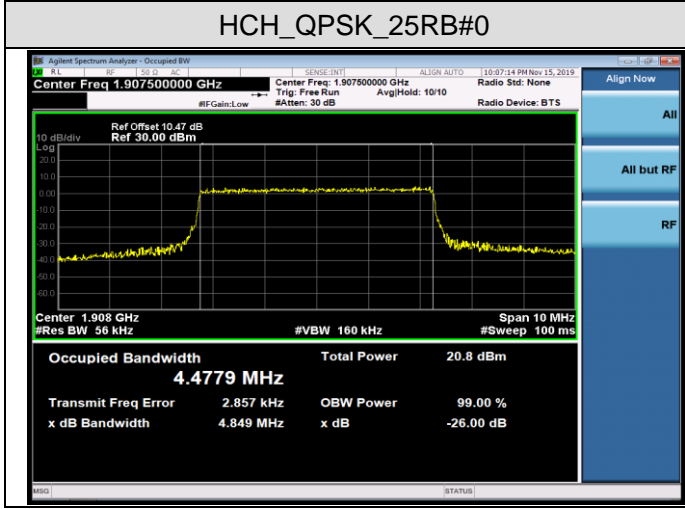

Channel Bandwidth: 5 MHz