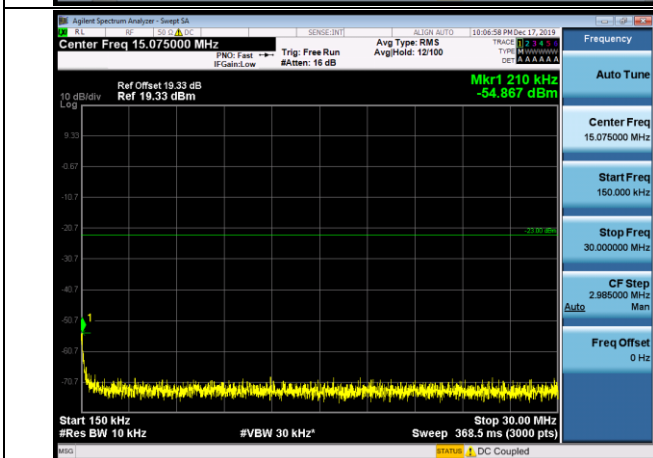

1.4MHz_MCH_QPSK_1RB#0

10MHz_MCH_QPSK_1RB#0

1.4MHz_HCH_QPSK_1RB#0

10MHz_HCH_QPSK_1RB#0

**APPENDIX B TEST PLOTS FOR OCCUPIED BANDWIDTH (99%)
 EMISSION BANDWIDTH (-26dBc)**

LTE Band 2 Channel Bandwidth: 1.4 MHz