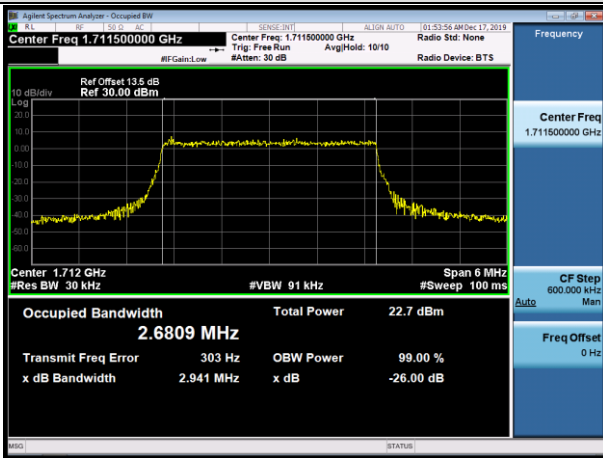

Channel Bandwidth: 3 MHz

LCH_QPSK_15RB#0