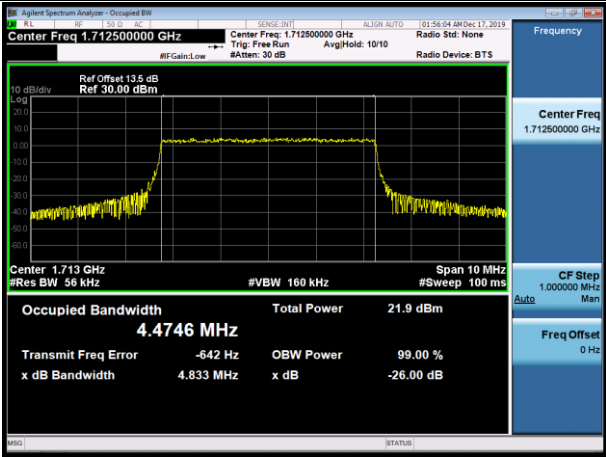

Channel Bandwidth: 5 MHz

LCH_QPSK_25RB#0