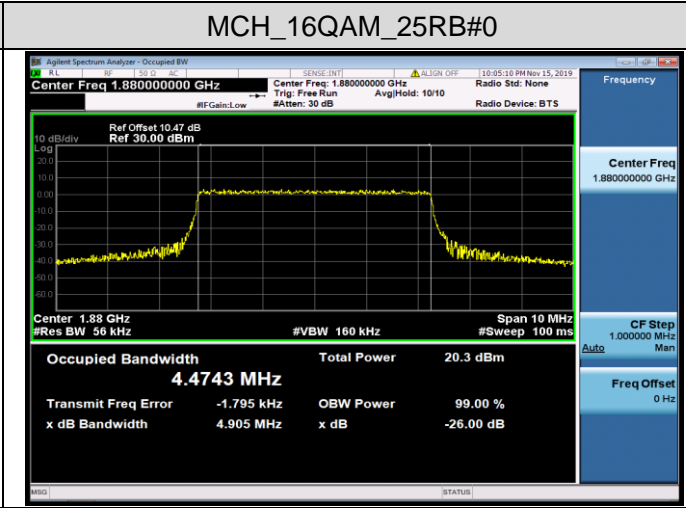

HCH_16QAM_25RB#0