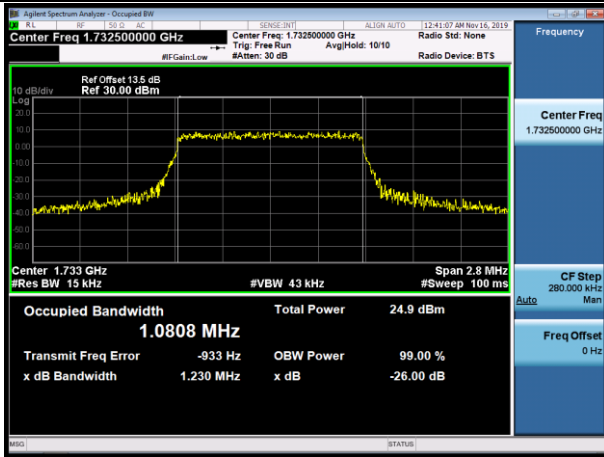

HCH_16QAM_100RB#0

LTE Band 4

Channel Bandwidth: 1.4 MHz

LCH_QPSK_6RB#0

LCH_16QAM_6RB#0

MCH_QPSK_6RB#0

MCH_16QAM_6RB#0

HCH_QPSK_6RB#0