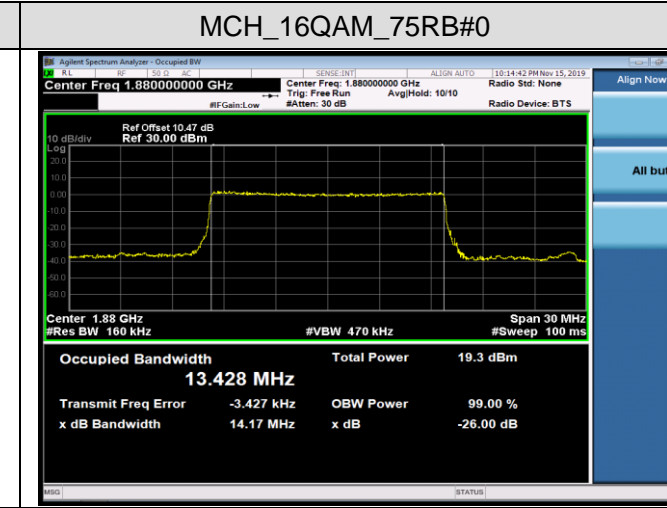

MCH_16QAM_50RB#0

HCH_QPSK_50RB#0

HCH_16QAM_50RB#0

Channel Bandwidth: 15 MHz

LCH_QPSK_75RB#0

LCH_16QAM_75RB#0

MCH_QPSK_75RB#0

MCH_16QAM_75RB#0