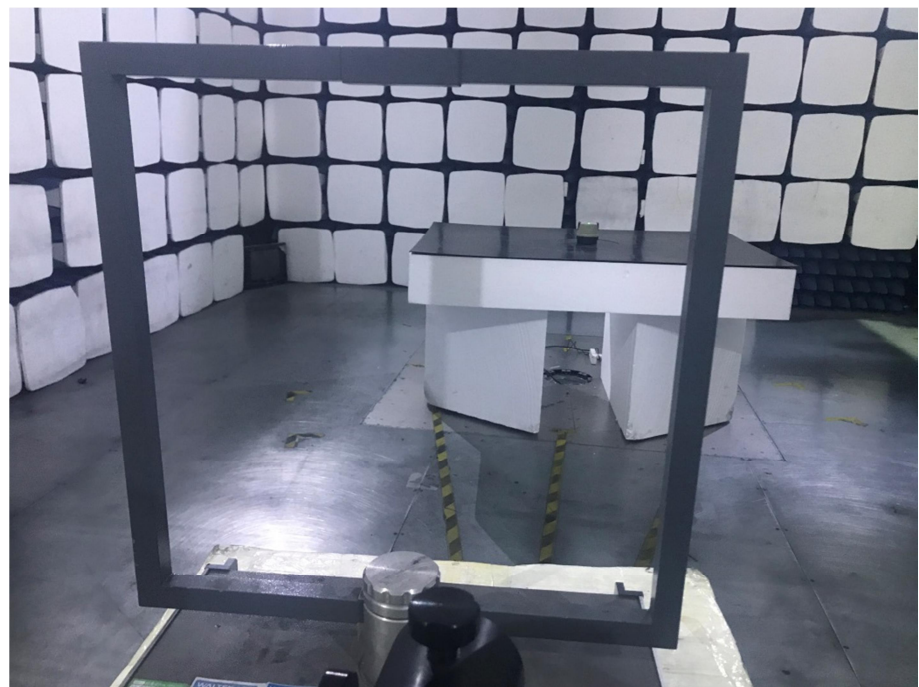

EXHIBIT 4 - TEST SETUP PHOTOGRAPHS

**Conducted Emission
Test Setup**

**Radiation Emission Test
Setup (Below 30MHz)**

Radiation Emission Test Setup (30MHz to 1GHz)

Radiation Emission Test Setup (1GHz to 18GHz)

Radiation Emission Test Setup (Above 18GHz)

******* END OF REPORT *******