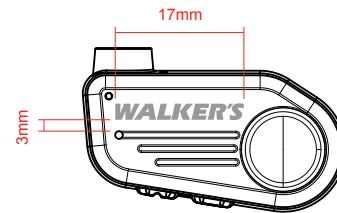

HOUSING (RIGHT)
WALKERS LOGO