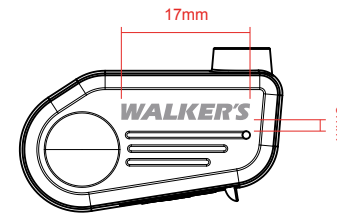

# SCREENPRINT

SCALE: 2/1

**SCREENPRINT: PANTONE COOL GRAY 7C**

**PANTONE**  
Cool Gray 7 C  
RGB:133, 134, 136

MIDDLE COVER (LEFT)  
WALKERS LOGO

HOUSING (RIGHT)  
WALKERS LOGO

## LASER ETCHING

MIDDLE COVER (LEFT)  
FONT: Myriad Variable Concept  
SemiCondensed

MIDDLE COVER (RIGHT)  
FONT: Myriad Variable Concept  
SemiCondensed

FCC ID: 2AU3A-GWPSPEB  
IC: 23750-GWPSPEB  
INPUT: 5V 100mA  
0821  
MM YY