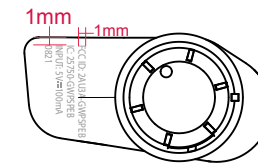

# SCREENPRINT

SCALE: 2/1

**SCREENPRINT: PANTONE COOL GRAY 7C**

**PANTONE**  
Cool Gray 7 C  
RGB:133, 134, 136

MIDDLE COVER (LEFT)  
WALKERS LOGO

HOUSING (RIGHT)  
WALKERS LOGO

## LASER ETCHING

MIDDLE COVER (LEFT)  
FONT: Myriad Variable Concept  
SemiCondensed

MIDDLE COVER (RIGHT)  
FONT: Myriad Variable Concept  
SemiCondensed

FCC ID: 2AU3A-GWPSPEB  
IC: 23750-GWPSPEB  
INPUT: 5V 100mA  
0821  
MM YY