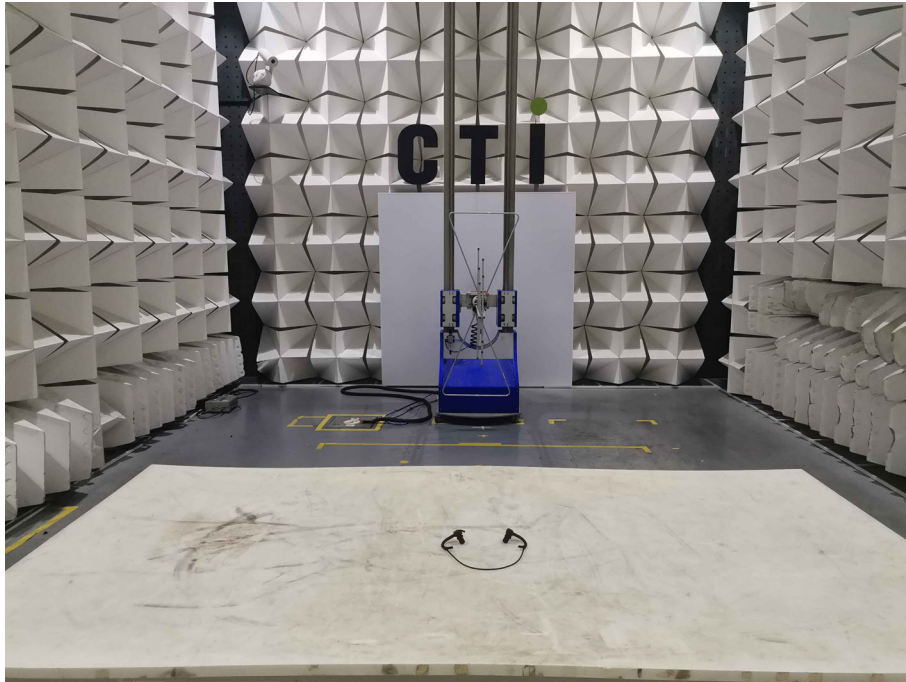

**PHOTOGRAPHS OF TEST SETUP**

Test Model No.: GWP-SPEB

**Radiated spurious emission Test Setup-1(Below 1GHz)**

**Radiated spurious emission Test Setup-2(Above 1GHz)**

**There are absorbing materials under the ground**