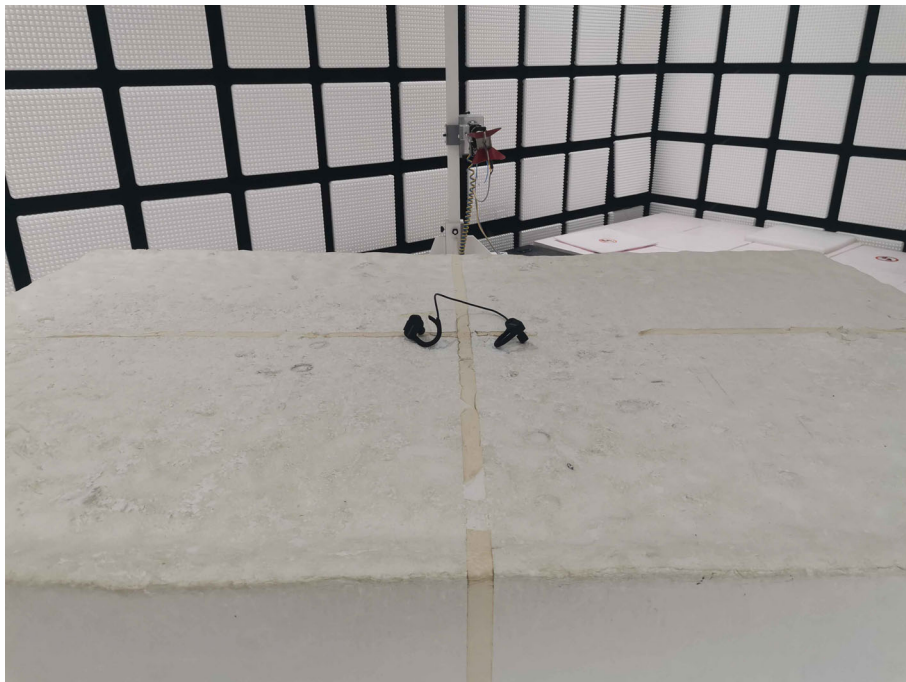

**PHOTOGRAPHS OF TEST SETUP**

Test Model No.: GWP-SPEB

**Radiated spurious emission Test Setup-1(Below 1GHz)**

**Radiated spurious emission Test Setup-2(Above 1GHz)**

**There are absorbing materials under the ground**