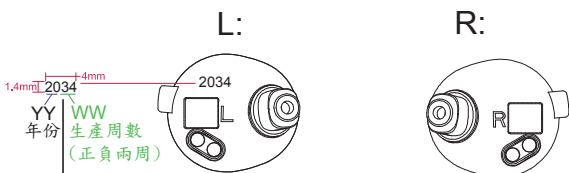

PANTONE Cool Gray 6C

COOL GRAY 5C
Width: 42mm

WHITE

PANTONE 285 (Blue)

—— 絲印 : Cool Grey 9C