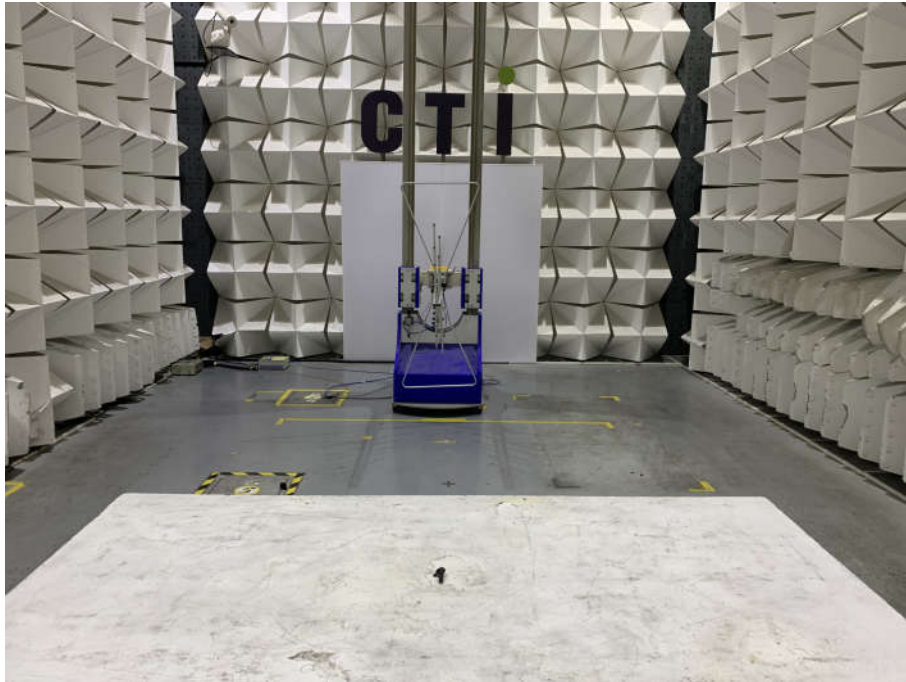

9 PHOTOGRAPHS OF TEST SETUP

Radiated spurious emission Test Setup-1 left ear(Below 1GHz)

Radiated spurious emission Test Setup-2 left ear(Above 1GHz)

Radiated spurious emission Test Setup-1 right ear(Below 1GHz)

Radiated spurious emission Test Setup-2 right ear(Above 1GHz)

**Radiated spurious emission Test Setup-3(Above 1GHz)
There are absorbing materials under the ground.**