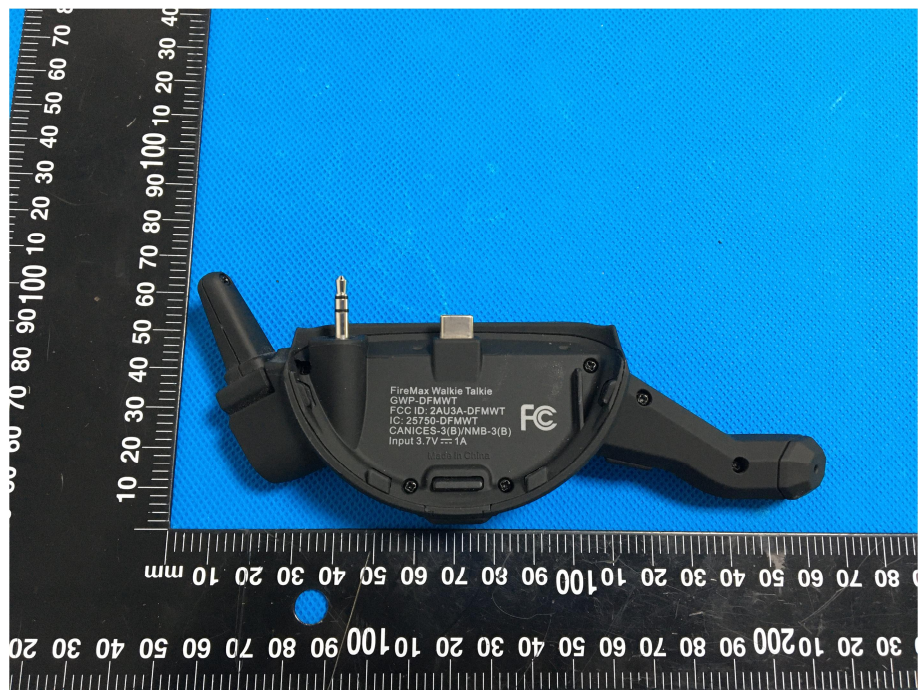

EXHIBIT 2 - EUT EXTERNAL PHOTOGRAPHS

<p>EUT View 1</p>	 A black handheld electronic device, likely a walkie-talkie, is shown from a top-down perspective. It features a small LCD screen in the center, several control buttons, and a microphone on the right side. The device is placed on a blue textured surface. A black ruler is positioned vertically to the left of the device, showing measurements in centimeters and millimeters. The brand name "WALKER'S" is visible on the side of the device.
<p>EUT View 2</p>	 A different view of the same black handheld device, showing its side profile. The microphone is clearly visible on the right side. The device is placed on the same blue textured surface. A black ruler is positioned vertically to the left of the device, providing a scale reference. The brand name "WALKER'S" is also visible on the side.

<p>EUT View 3</p>	
<p>EUT View 4</p>	

EUT View 5

EUT View 6