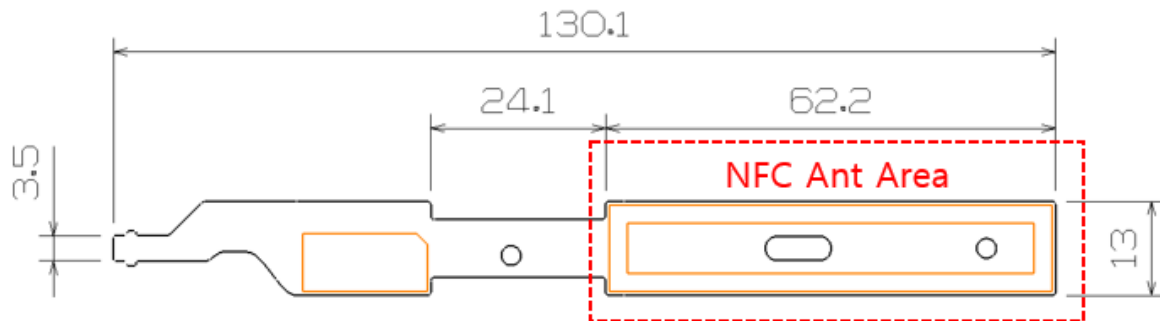

Spec Sheet

Model name : NX4 PE_NFC_TOUCH_OUTSIDE_DOOR

HANDLE Antenna : NX4 PE_NFC_DH_FPCB_ANT

Page2-----MECHANICAL SPECIFICATIONS

MECHANICAL SPECIFICATIONS

► NFC Pattern

- Size : 62.2 x 13mm
- All measurements were performed radiated and therefore additional antenna gain documentation is not required.