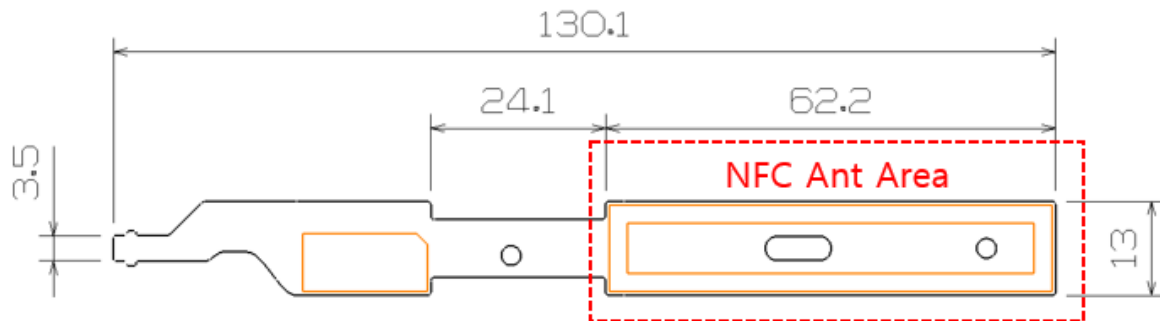

# Spec Sheet

Model name : MX5\_NFC\_TOUCH\_OUTSIDE\_DOOR HANDLE

Antenna : MX5\_NFC\_DH\_FPCB\_ANT

Page2-----MECHANICAL SPECIFICATIONS

### ► NFC Pattern

- Size : 62.2 x 13mm
- All measurements were performed radiated and therefore additional antenna gain documentation is not required.