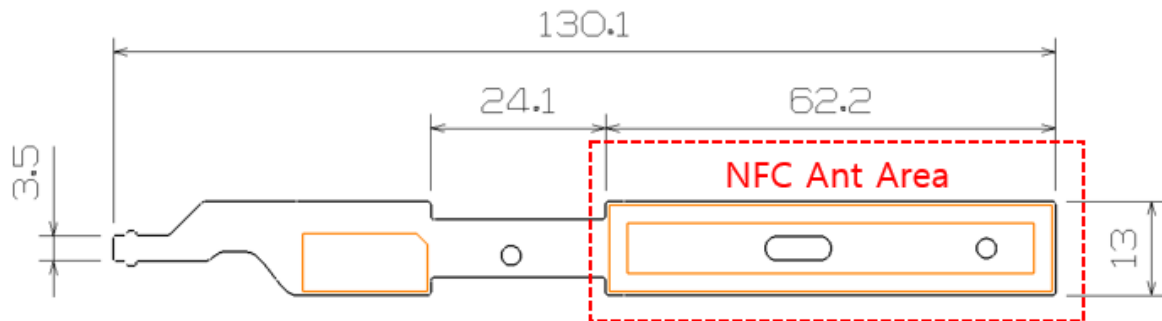

Spec Sheet

Model name : CN7 PE_NFC_TOUCH_OUTSIDE_DOOR HANDLE

Antenna : CN7 PE_NFC_DH_FPCB_ANT

Page2-----MECHANICAL SPECIFICATIONS

MECHANICAL SPECIFICATIONS

► NFC Pattern

- Size : 62.2 x 13mm