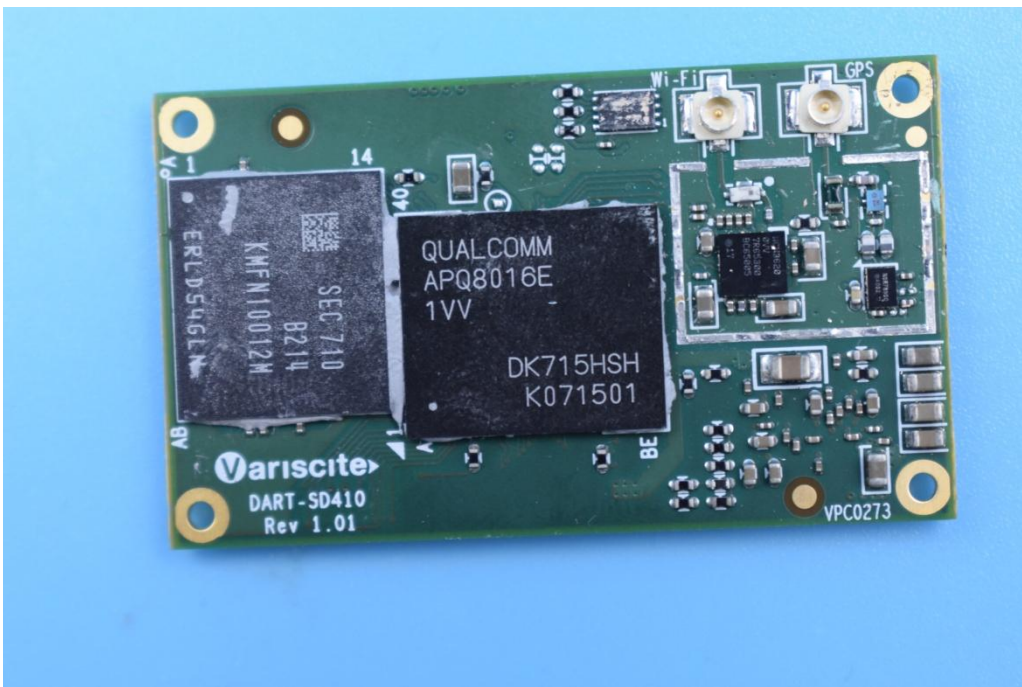

FCC ID: 2AU2RPRIA-01A

## Internal Photos

### 1. EUT uncover view

2. Mainboard front view

3. Mainboard rear view

4. WIFI/BT antenna view