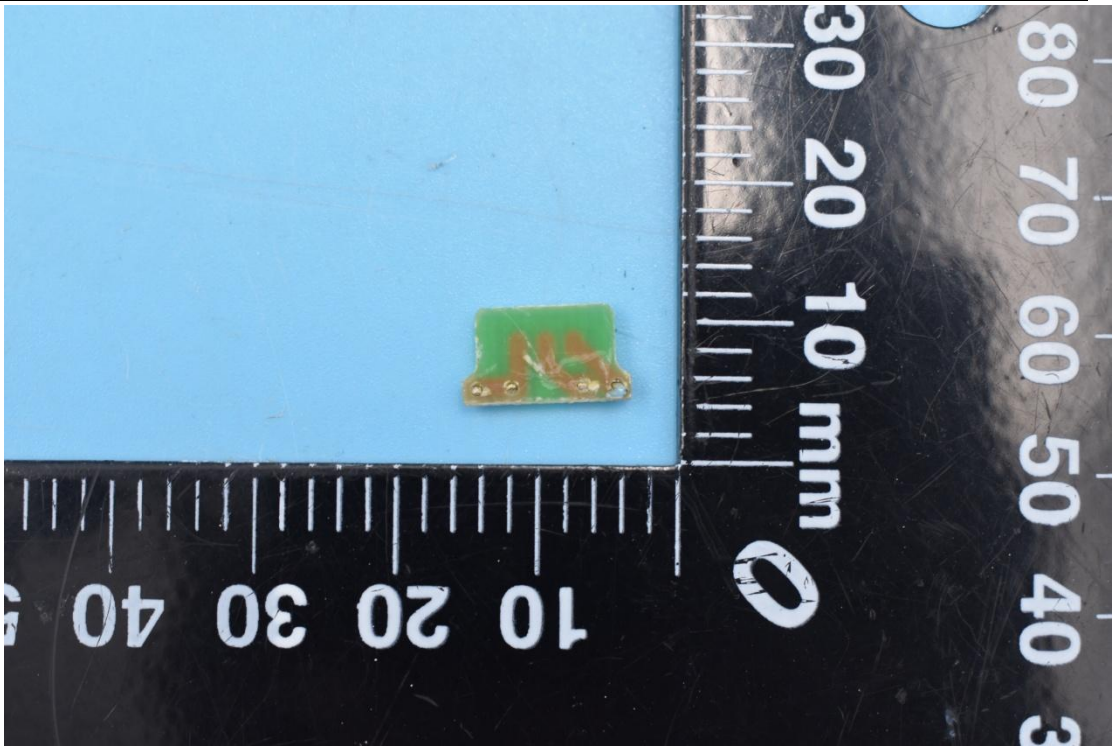

FCC ID:2AU2ARALP9

Internal Photos

1. EUT uncover view

2. Antenna view