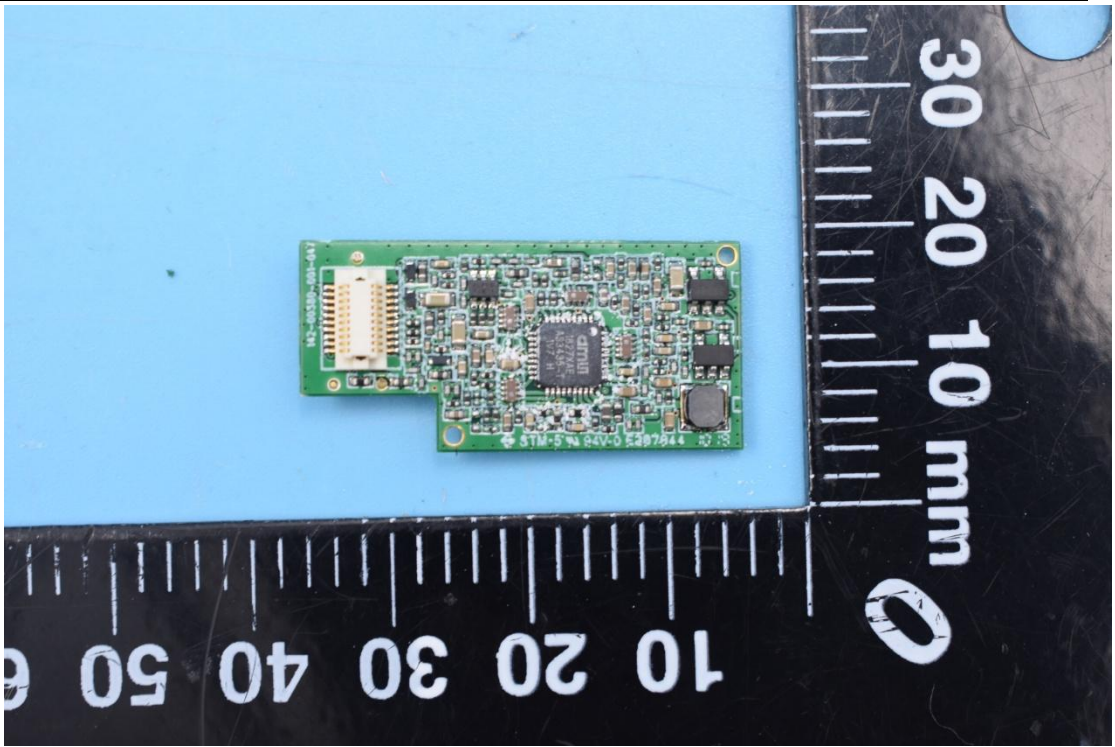

FCC ID:2AU2ARALP9

Internal Photos

1. EUT uncover view

2. Antenna view