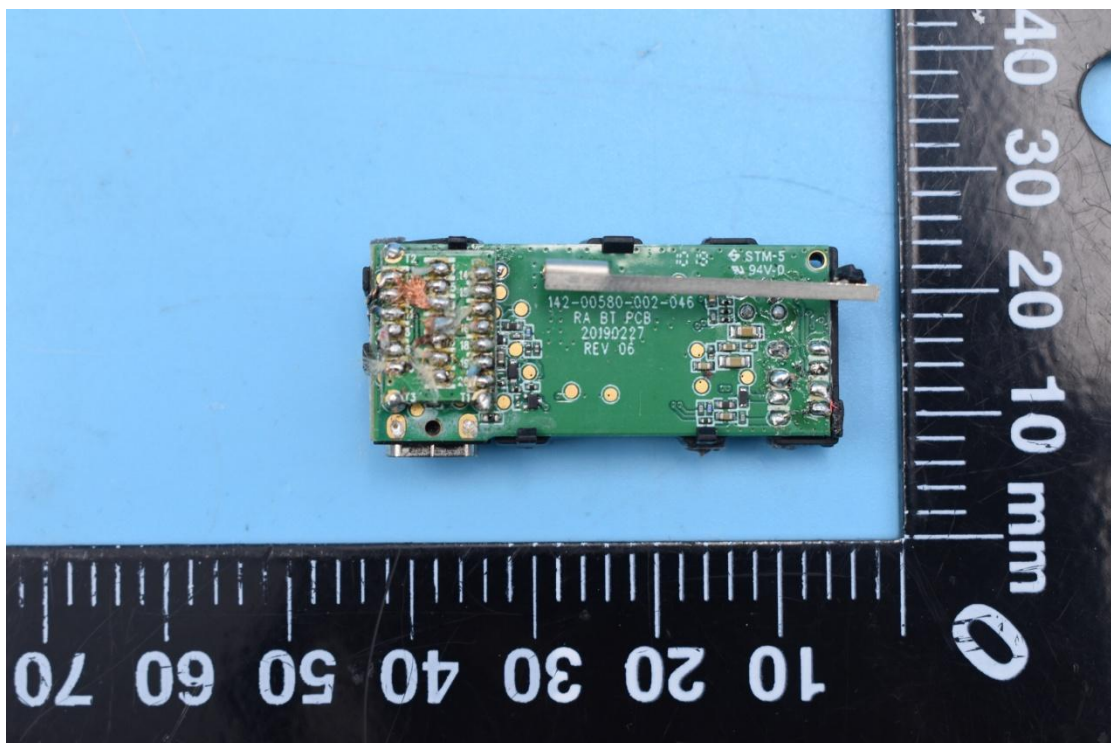

FCC ID:2AU2ARALP9

Internal Photos

1. EUT uncover view

2. Antenna view