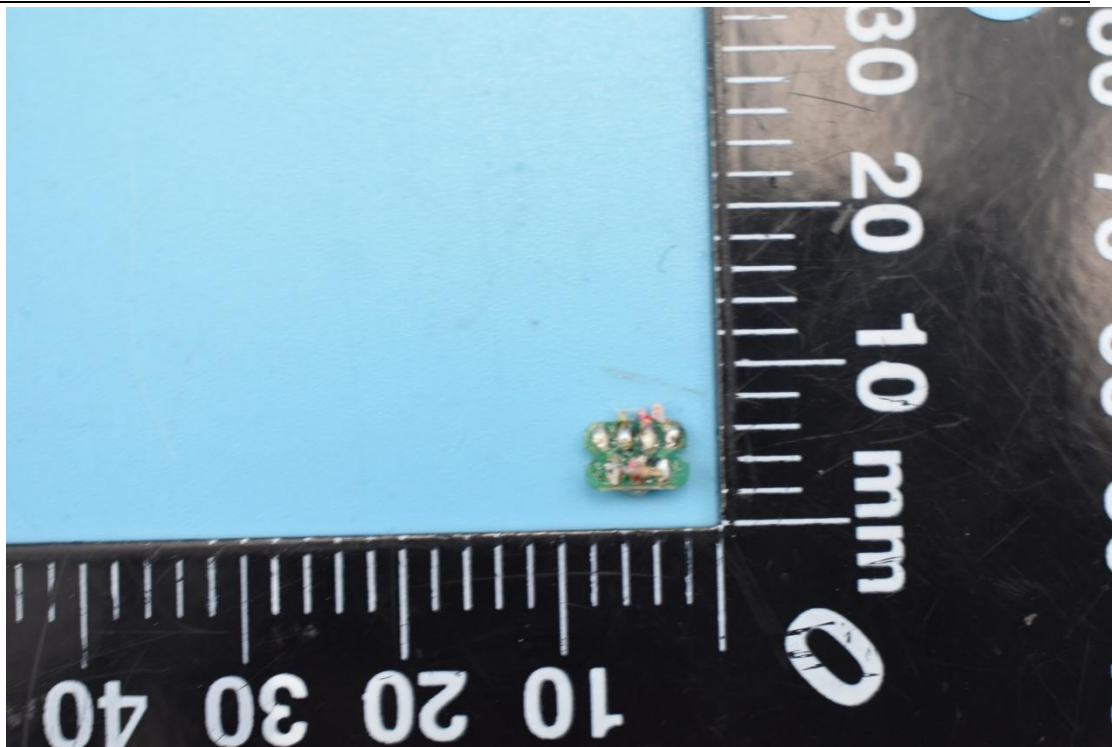

FCC ID:2AU2ARALP9

Internal Photos

1. EUT uncover view

2. Antenna view