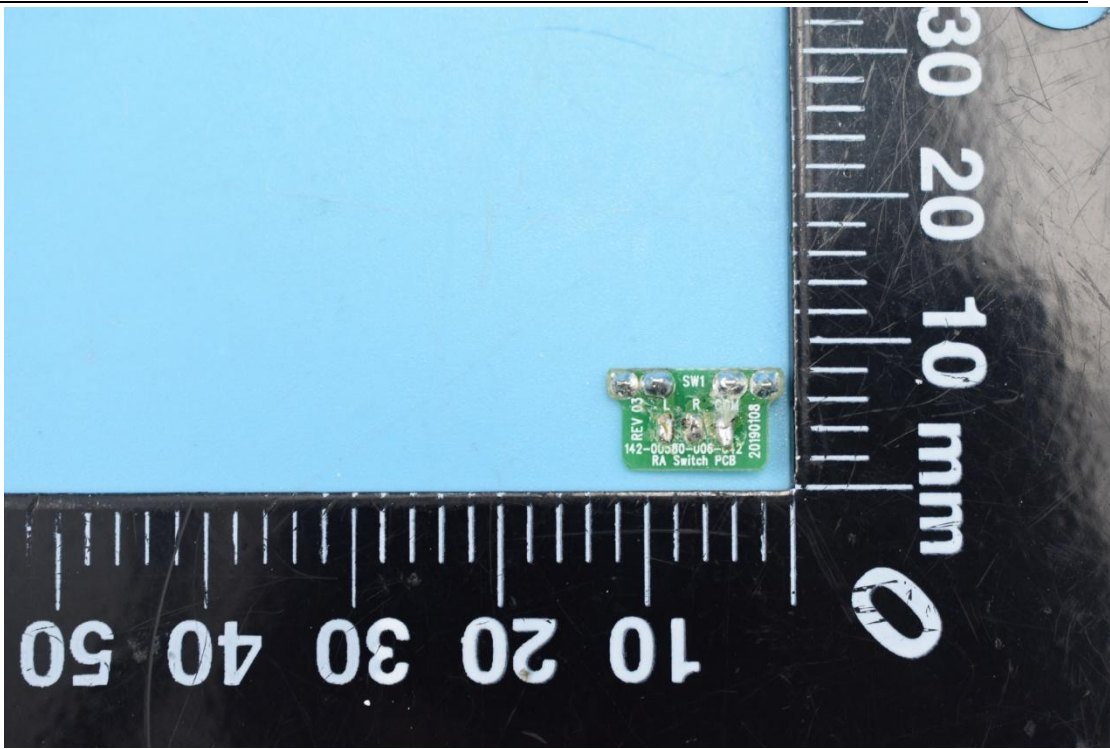

FCC ID:2AU2ARALP9

Internal Photos

1. EUT uncover view

2. Antenna view