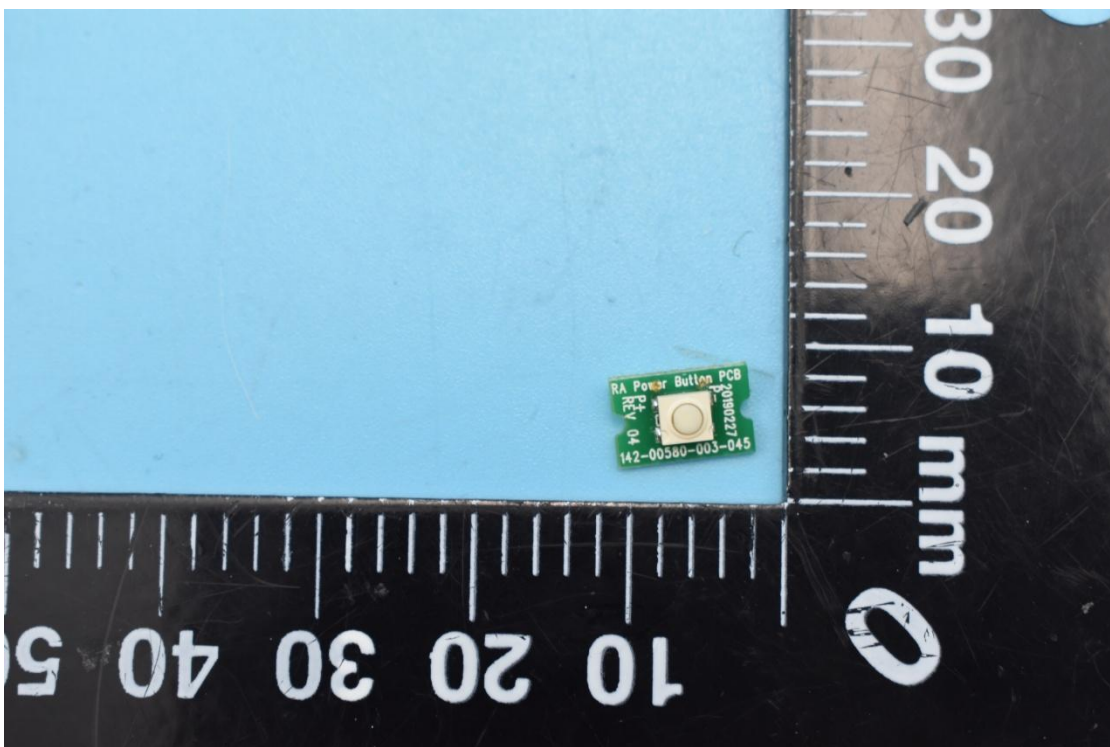

FCC ID:2AU2ARALP9

Internal Photos

1. EUT uncover view

2. Antenna view