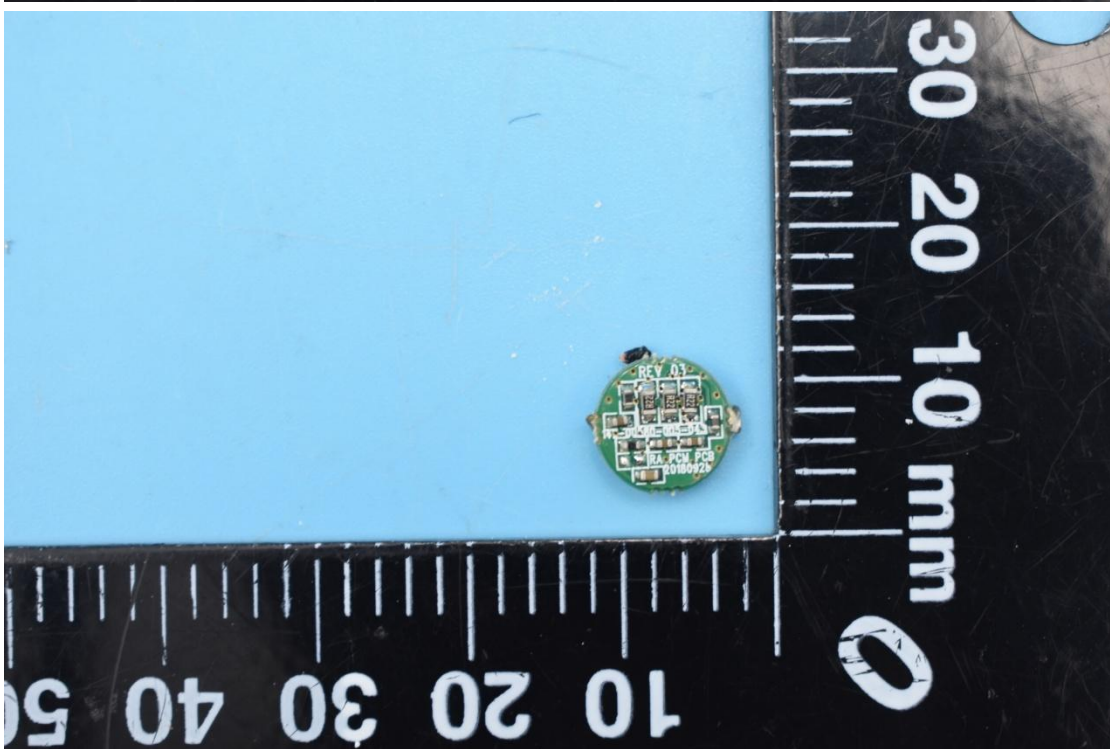

FCC ID:2AU2ARALP9

Internal Photos

1. EUT uncover view

2. Antenna view