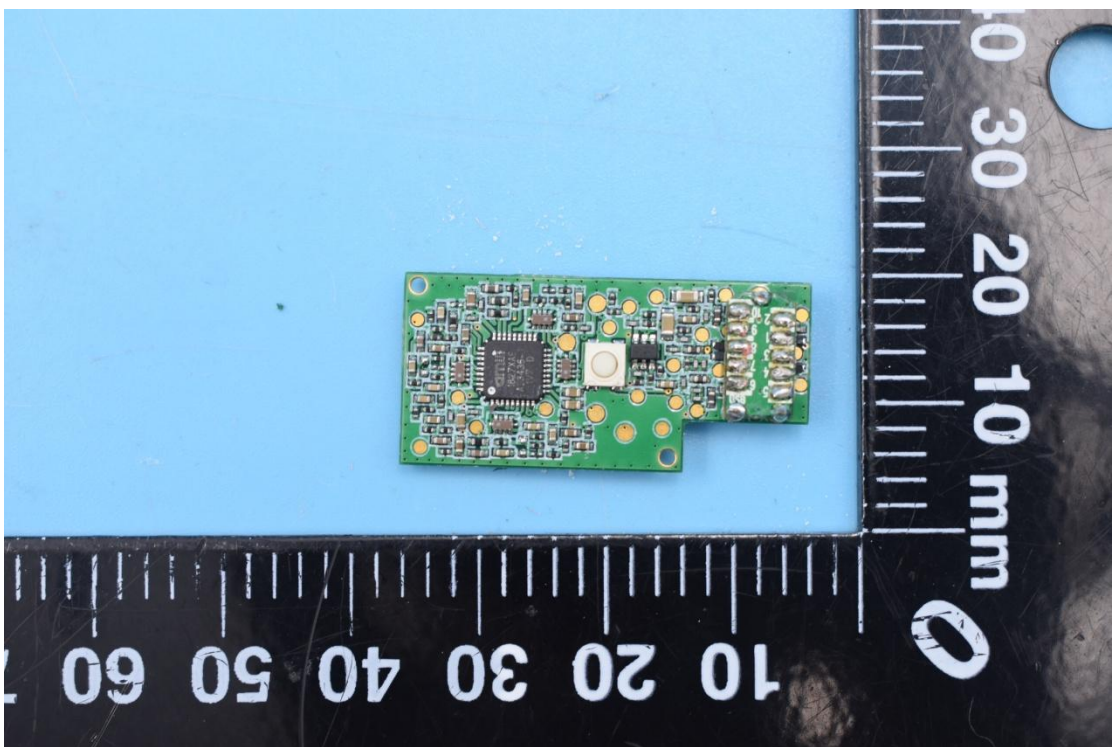

FCC ID:2AU2ARALP9

Internal Photos

1. EUT uncover view

2. Antenna view