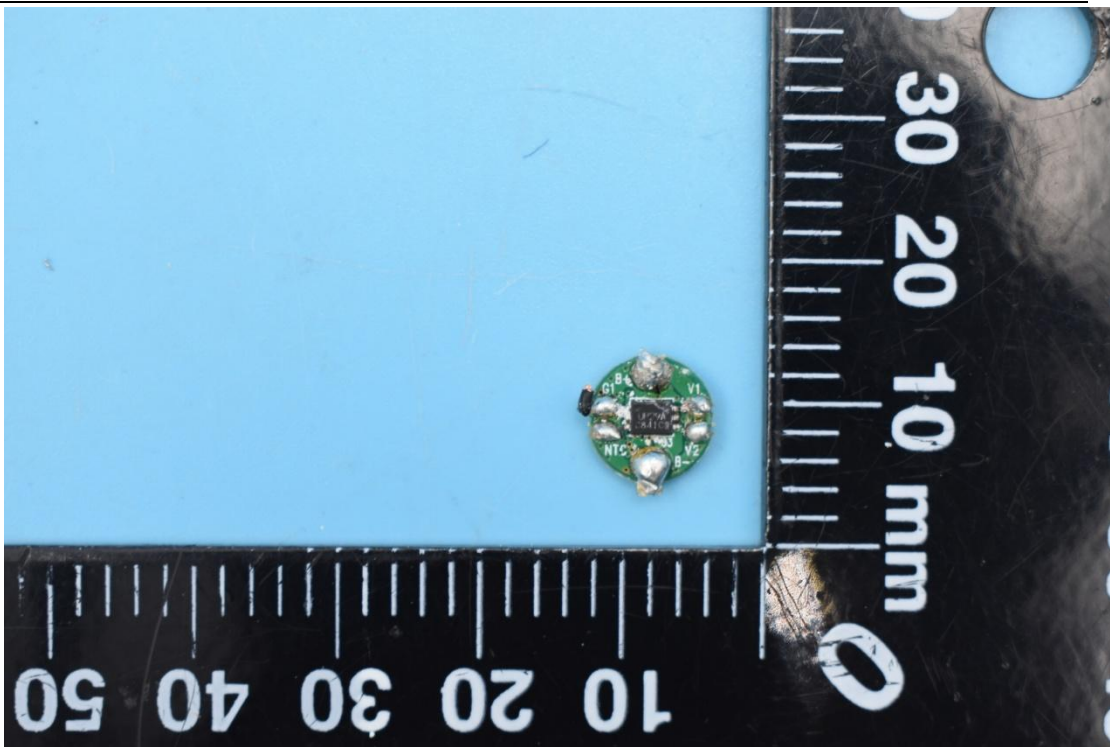

FCC ID:2AU2ARALP9

Internal Photos

1. EUT uncover view

2. Antenna view