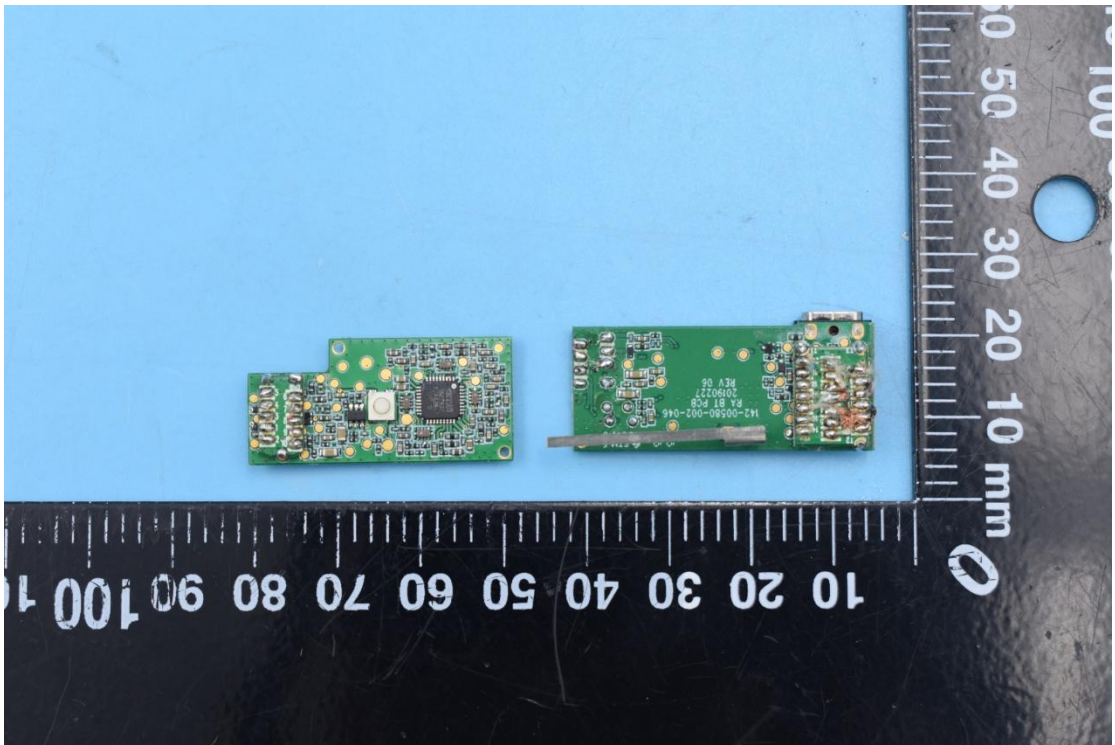

FCC ID:2AU2ARALP9

Internal Photos

1. EUT uncover view

2. Antenna view