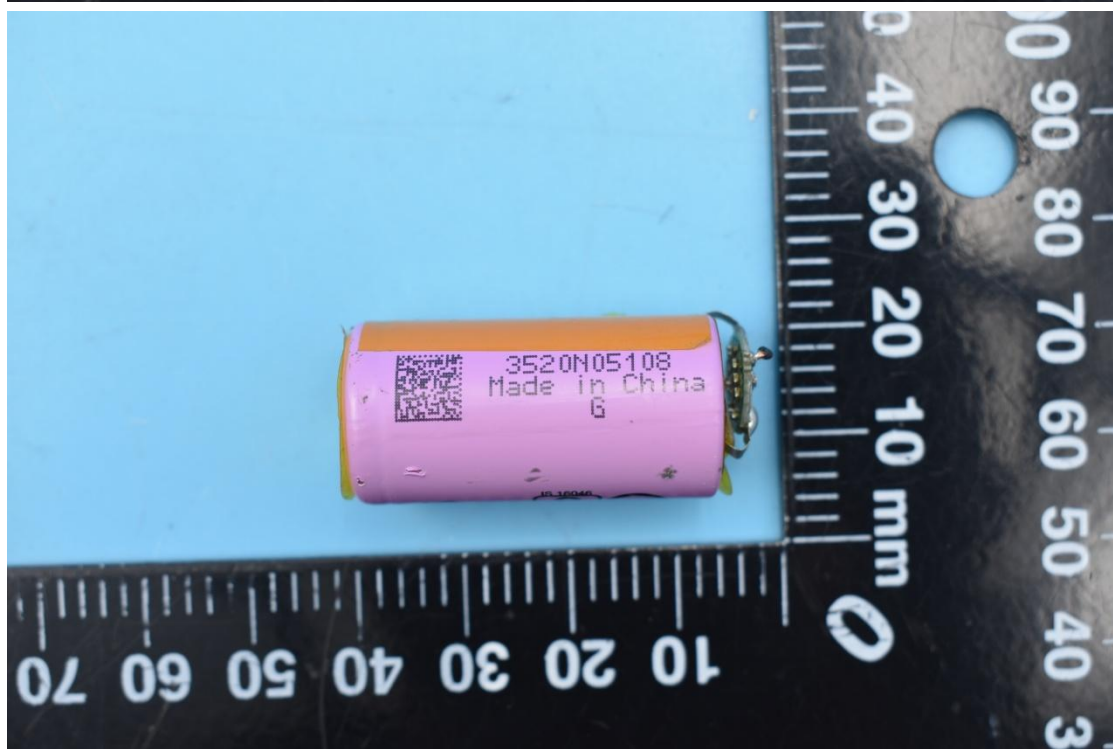

FCC ID:2AU2ARALP9

Internal Photos

1. EUT uncover view

2. Antenna view