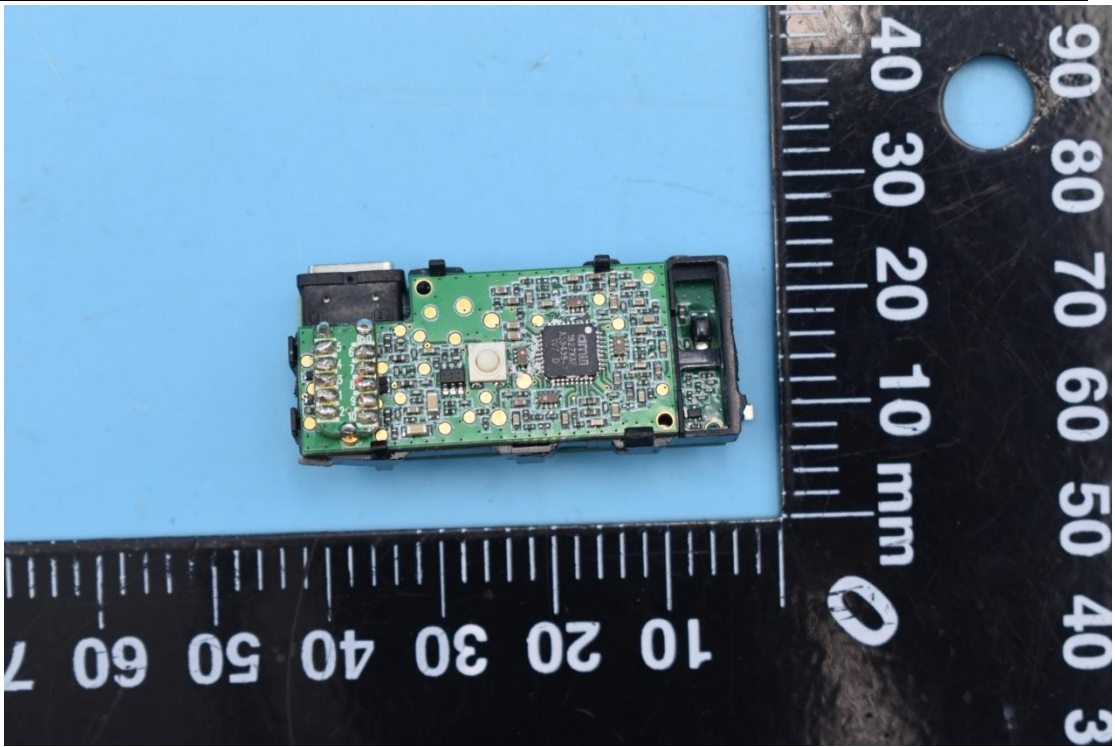

FCC ID:2AU2ARALP9

Internal Photos

1. EUT uncover view

2. Antenna view