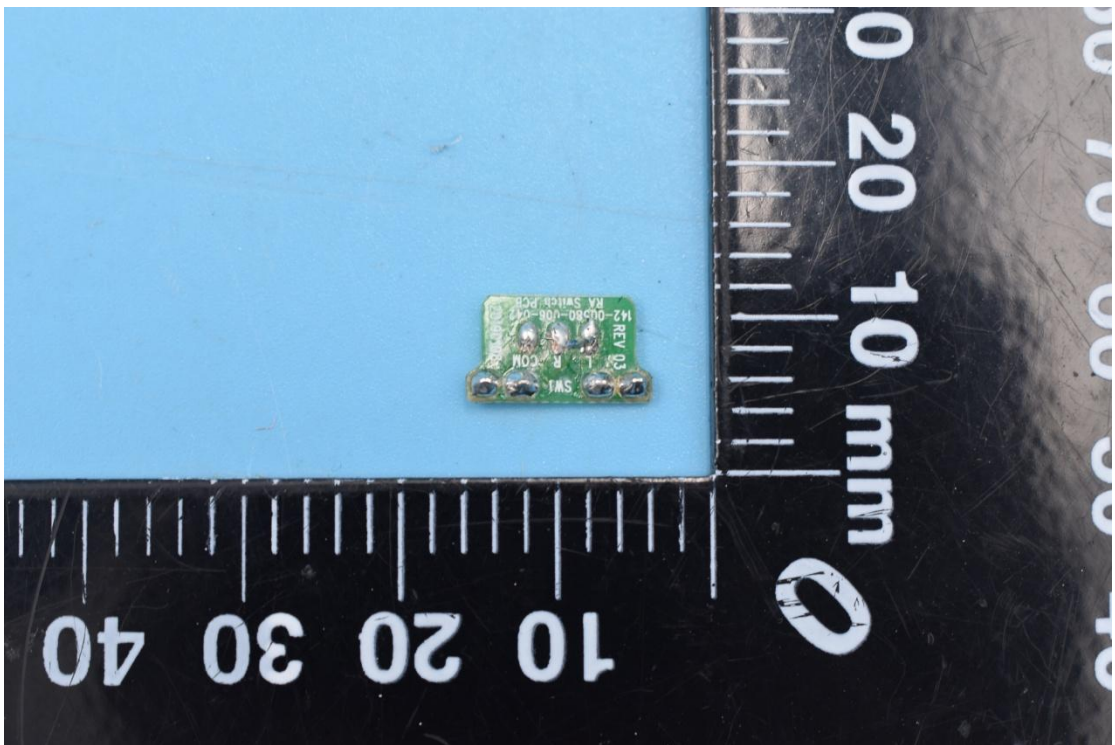

FCC ID:2AU2ARALP9

Internal Photos

1. EUT uncover view

2. Antenna view