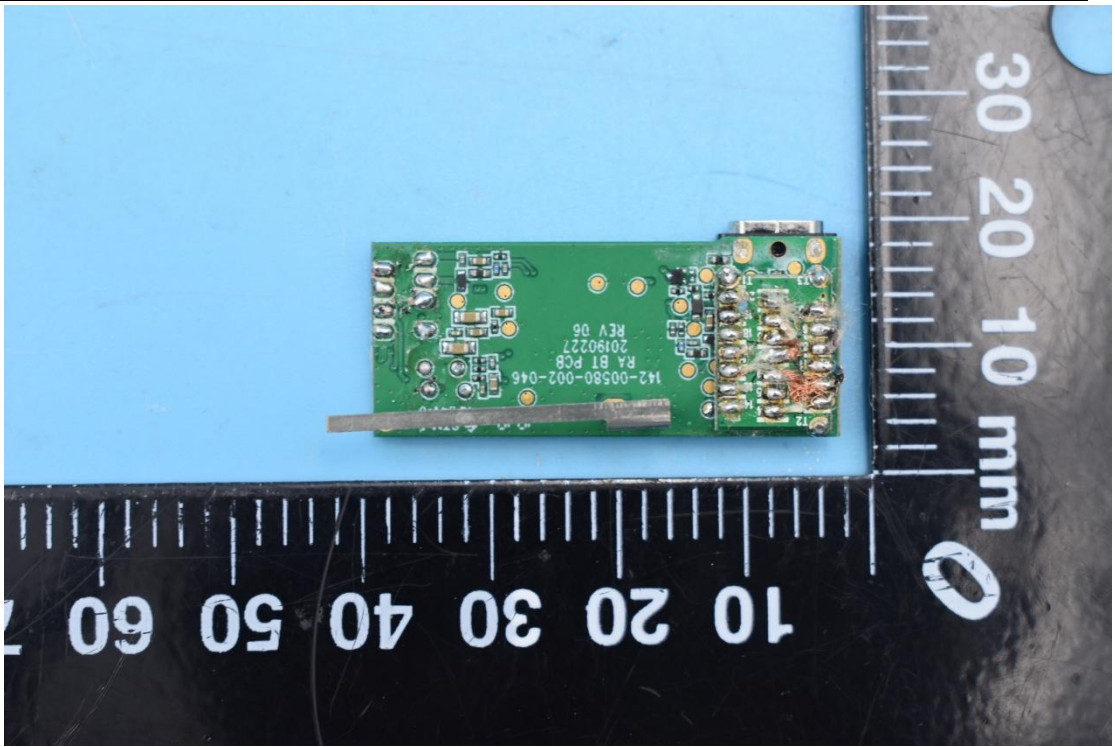

FCC ID:2AU2ARALP9

Internal Photos

1. EUT uncover view

2. Antenna view