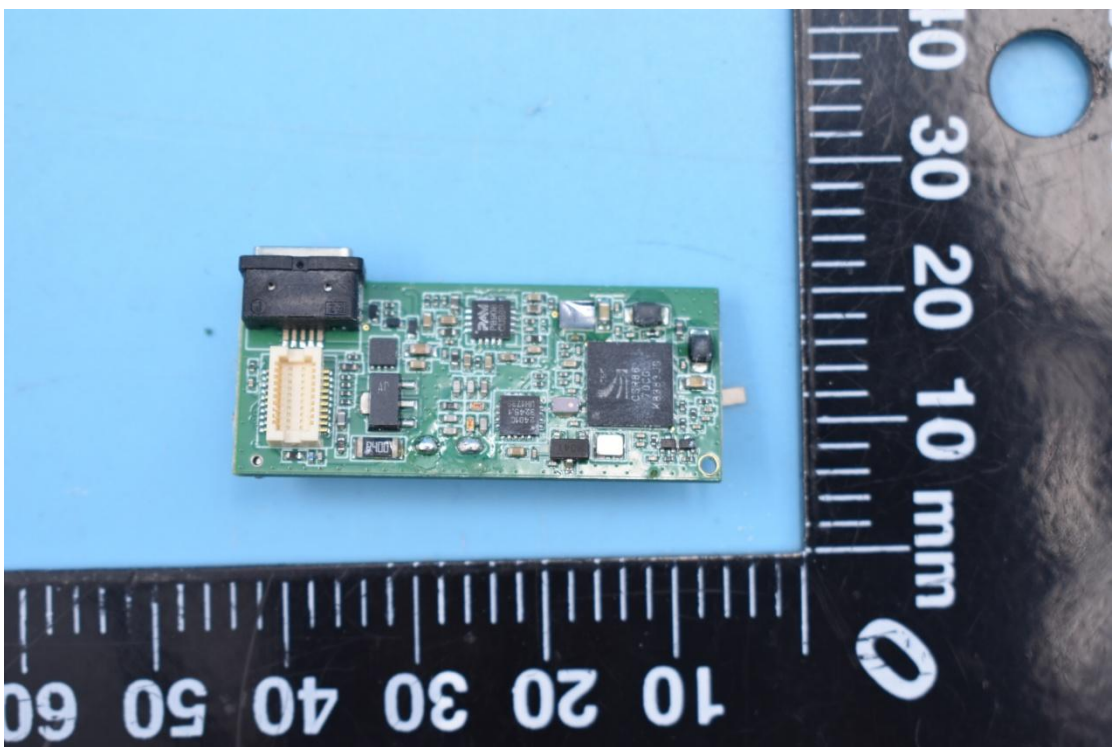

FCC ID:2AU2ARALP9

Internal Photos

1. EUT uncover view

2. Antenna view