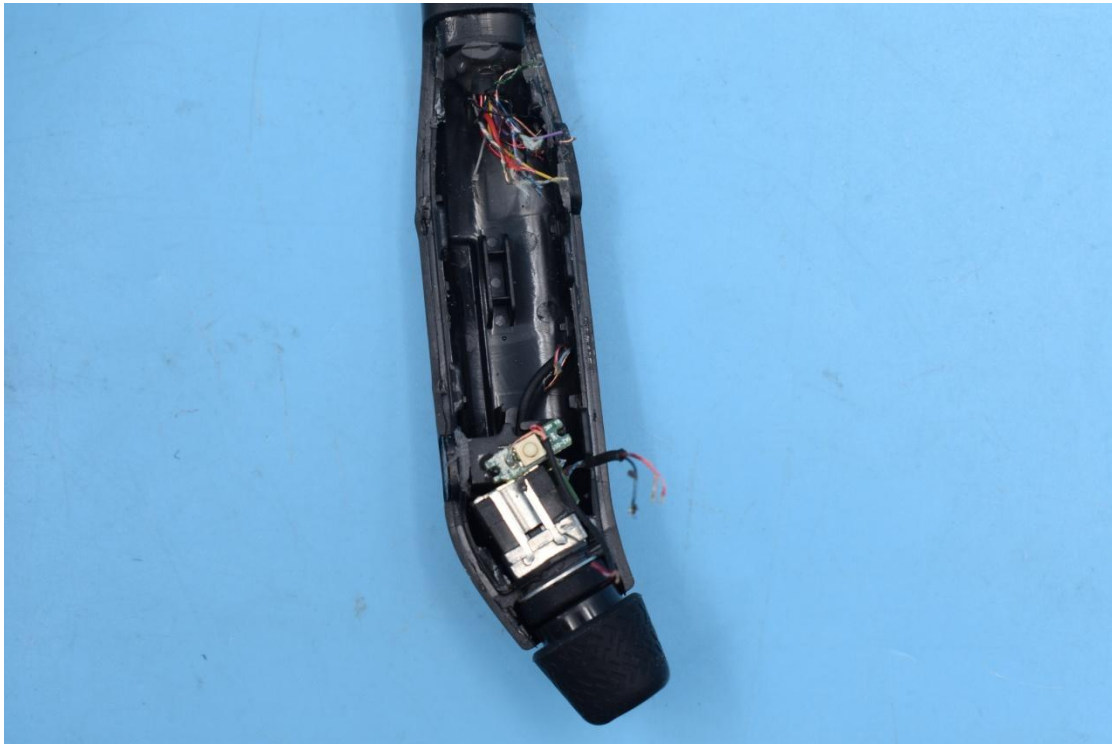

FCC ID:2AU2ARALP9

Internal Photos

1. EUT uncover view

2. Antenna view