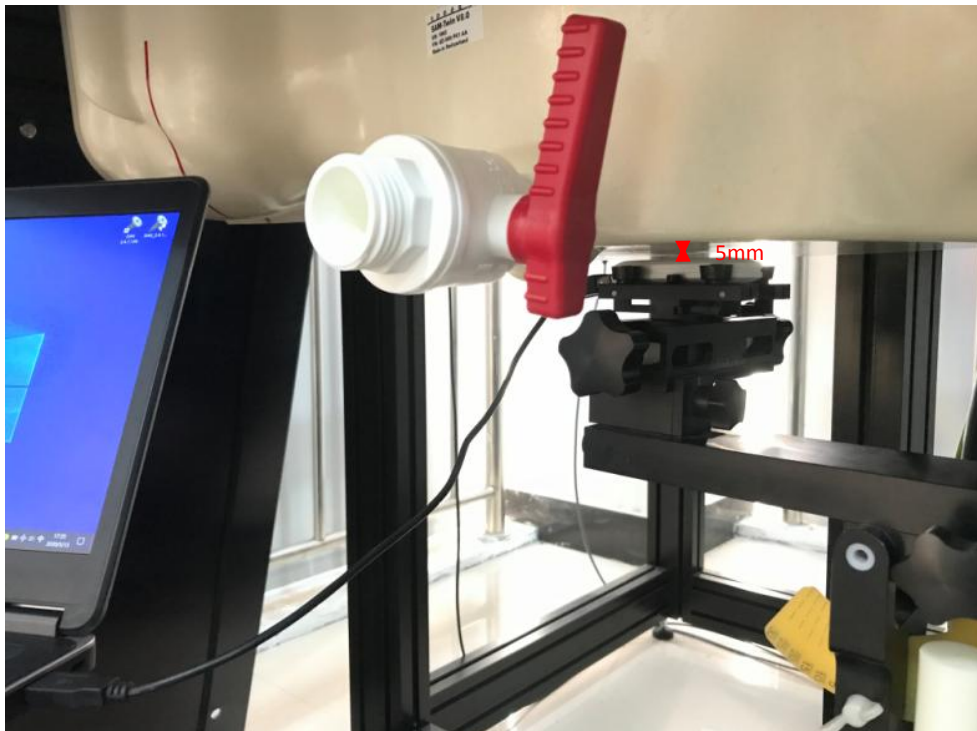

APPENDIX B EUT TEST POSITION PHOTOS

Liquid depth $\geq 15\text{cm}$

Phantom: SAM-Twin V8.0 P1aP2a; Type: QD 000 P41 AX ; Serial: 1963

Horizontal-up Setup Photo(5mm)

Horizontal-Down Setup Photo(5mm)

Vertical Front Setup Photo(5mm)