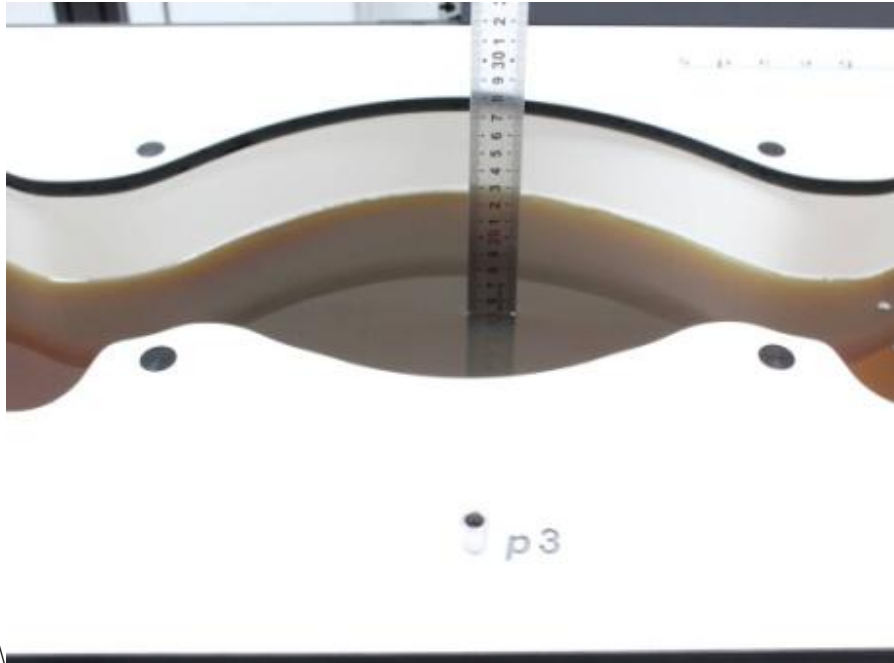

APPENDIX B EUT TEST POSITION PHOTOS

Liquid depth $\geq 15\text{cm}$

Phantom: SAM-Twin V8.0 P1aP2a; Type: QD 000 P41 AX ; Serial: 1963

Horizontal-up Setup Photo(5mm)

Horizontal-Down Setup Photo(5mm)

Vertical Front Setup Photo(5mm)