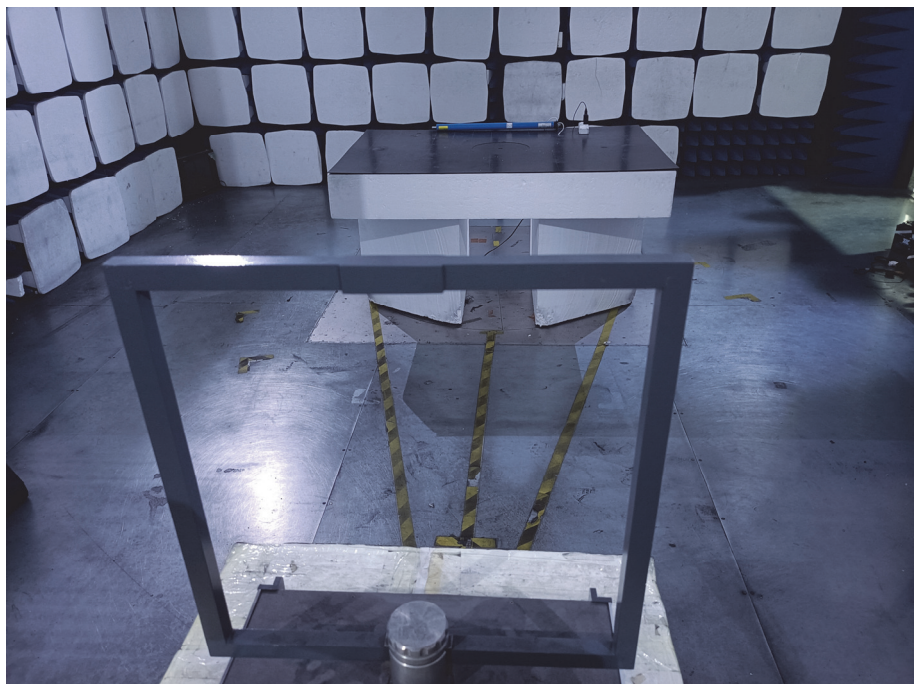

EXHIBIT 4 - TEST SETUP PHOTOGRAPHS

**Conducted Emission
Test Setup**

**Radiation Emission Test
Setup (Below 30MHz)**

Radiation Emission Test Setup (30MHz to 1GHz)

Radiation Emission Test Setup (1GHz to 18GHz)