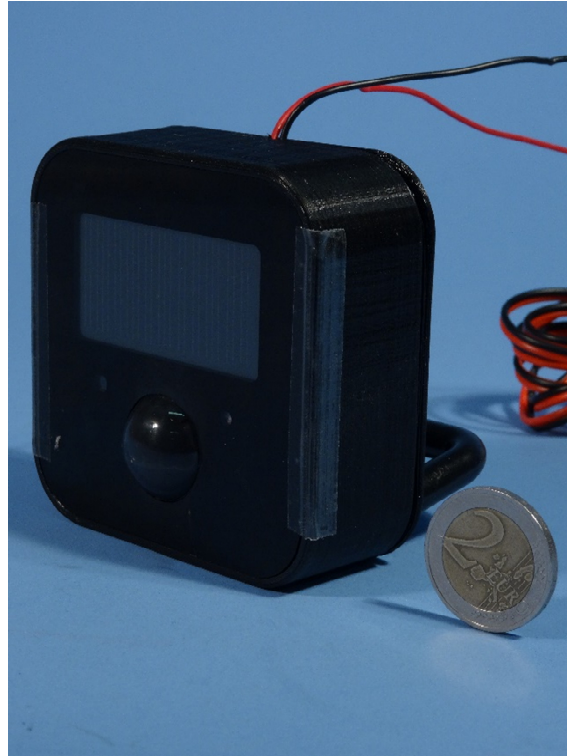

External Photo Module

Product name : SMART MOVE
FCC ID : 2AU26-SMARTMOVE
ISED ID : 25679-SMARTMOVE

190800657 Ver 1.00

Table of Contents

1	External Photos	3
1.1	Front View	3
1.2	Back view	3

1 External Photos

1.1 Front View

1.2 Back view