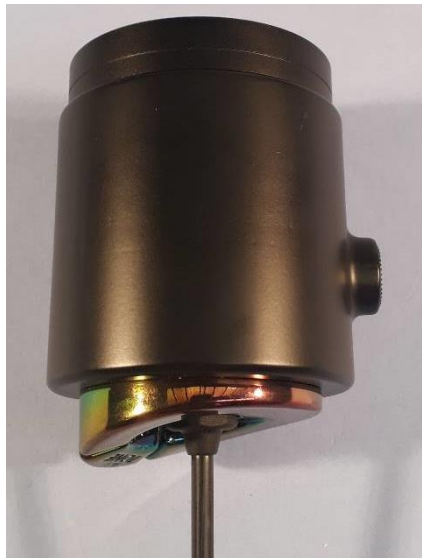

1.2 Enclosure parts view