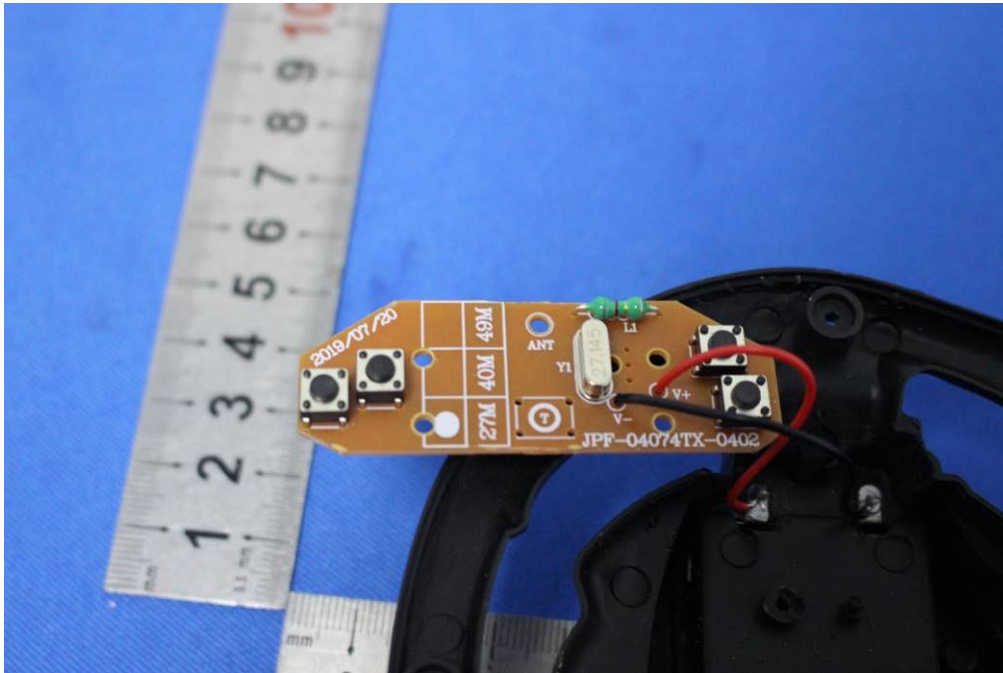

Internal Photos for SZEM1907016782CR

FCC ID: 2ATZWHQMT1007

1 EUT Constructional Details

Antenna: