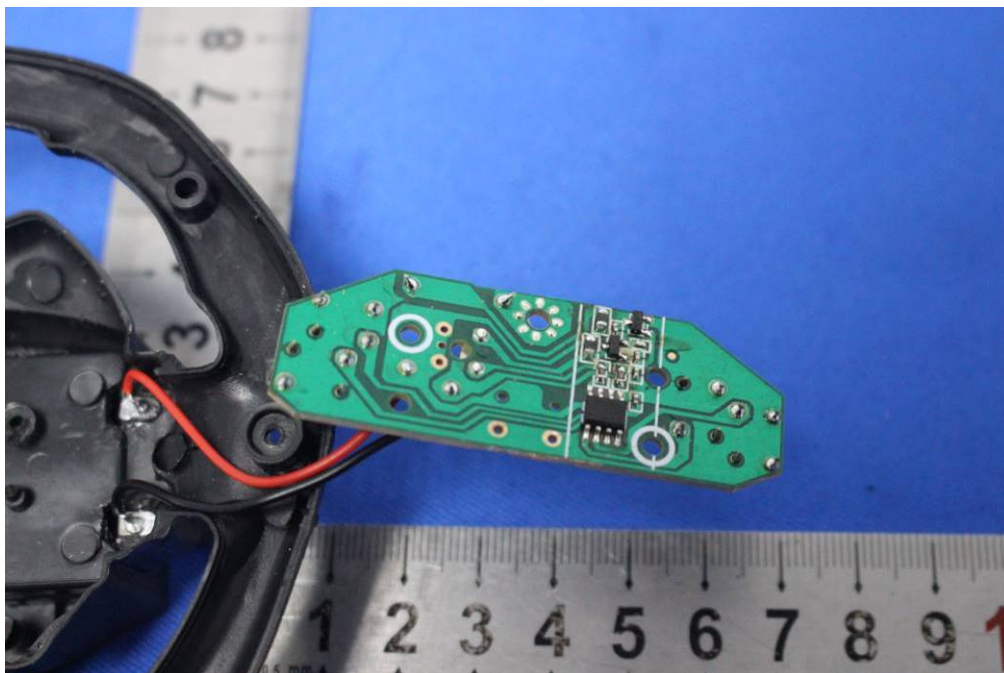

Internal Photos for SZEM1907016782CR

FCC ID: 2ATZWHQMT1007

1 EUT Constructional Details

Antenna: