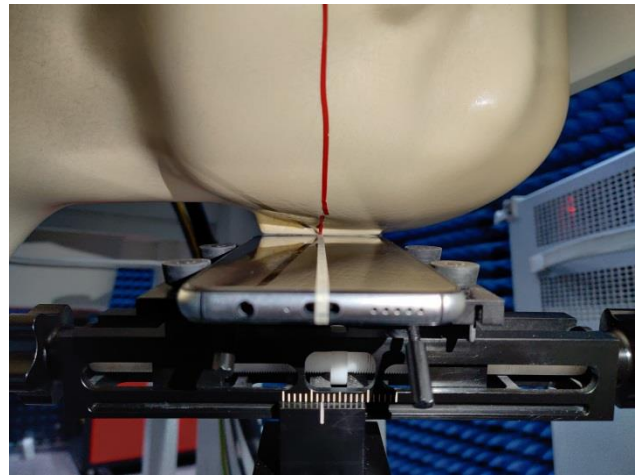

EUT Photos (Model: A3S)

EUT Antenna Locations

SAR Test Setup Photos

Head

Right Cheek

Right Tilted

Left Cheek

Left Tilted

Body

Front side (10mm)

Back side(10mm)

Top side(10mm)

Bottom side(10mm)

Left side(10mm)

Right side(10mm)

Extremity Bottom side(0mm)