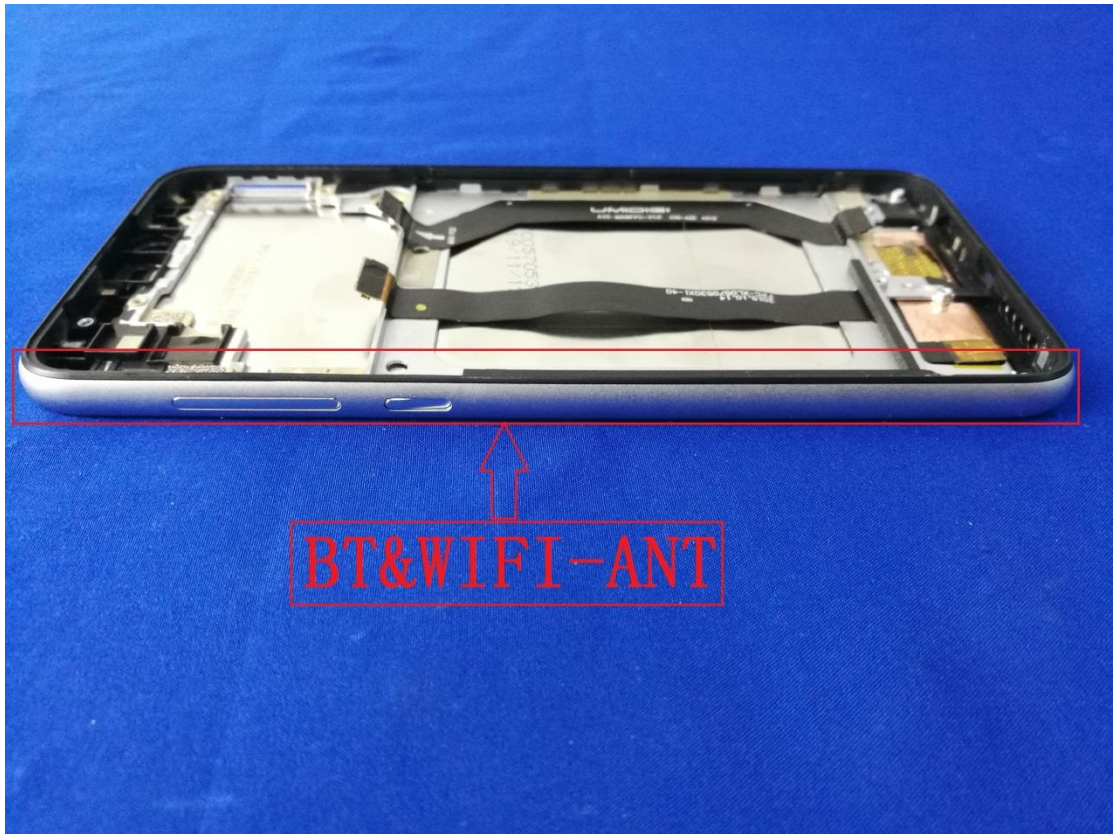

EUT Photos (Model: A3S)

EUT Antenna Locations

SAR Test Setup Photos

Head

Right Cheek

Right Tilted

Left Cheek

Left Tilted

Body

Front side (10mm)

Back side(10mm)

Top side(10mm)

Bottom side(10mm)

Left side(10mm)

Right side(10mm)

Extremity Bottom side(0mm)