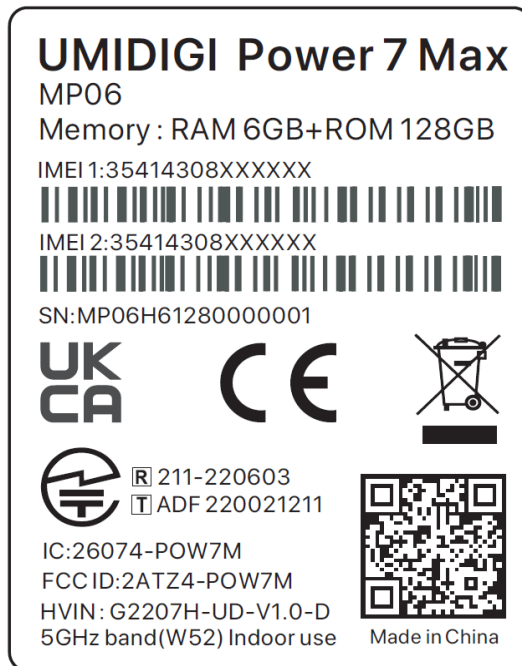

### FCC ID Label

### FCC ID Label Location Information

The label shown shall be permanently affixed at a conspicuous location on the device and be readily visible to the user at the time purchase (Labeling requirements per 2.925)