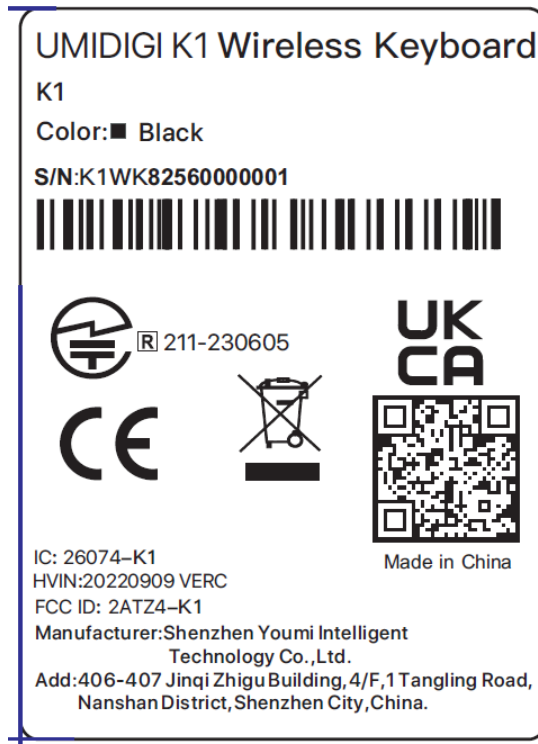

### FCC ID Label

### FCC ID Label Location Information

The label shown shall be permanently affixed at a conspicuous location on the device and be readily visible to the user at the time purchase (Labeling requirements per 2.925)