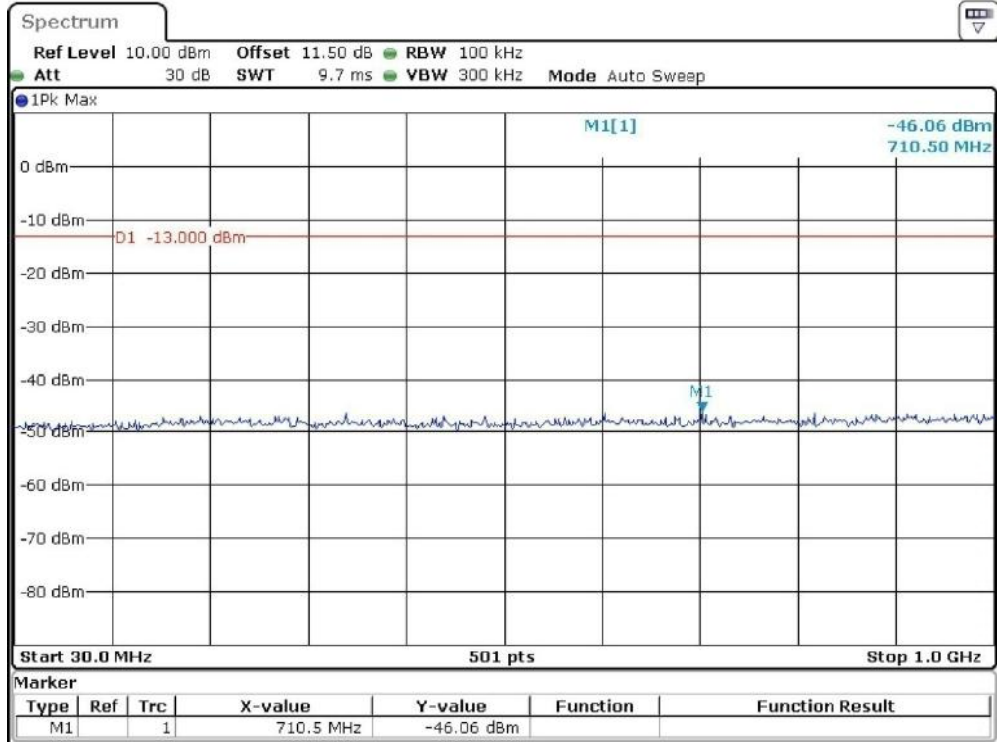

Date: 11.JAN.2024 05:04:04

Band 2_5 MHz_High_QPSK_RB25#0_1(30MHz-1GHz)

Date: 11.JAN.2024 05:04:30

Band 2_5 MHz_High_QPSK_RB25#0_2(1GHz-20GHz)

Date: 11.JAN.2024 05:04:56

Band 2_10 MHz_Low_QPSK_RB50#0_1(30MHz-1GHz)