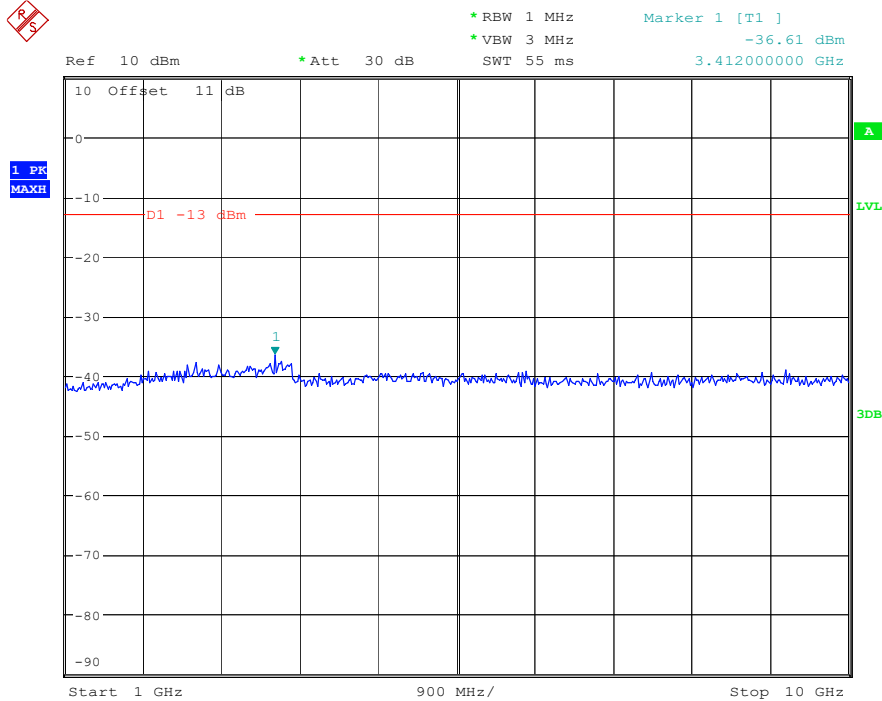

Date: 12.JAN.2024 01:25:10

Band 5_5 MHz_Low_QPSK_RB25#0_2(1GHz-10GHz)

Date: 12.MAR.2024 00:16:18

Band 5_5 MHz_Middle_QPSK_RB25#0_1(30MHz-1GHz)

Date: 12.JAN.2024 01:25:45

Band 5_5 MHz_Middle_QPSK_RB25#0_2(1GHz-10GHz)

Date: 12.MAR.2024 00:16:38

Band 5_5 MHz_High_QPSK_RB25#0_1(30MHz-1GHz)

Date: 12.JAN.2024 01:26:15

Band 5_5 MHz_High_QPSK_RB25#0_2(1GHz-10GHz)

Date: 12.MAR.2024 00:17:01

Band 5_10 MHz_Low_QPSK_RB50#0_1(30MHz-1GHz)