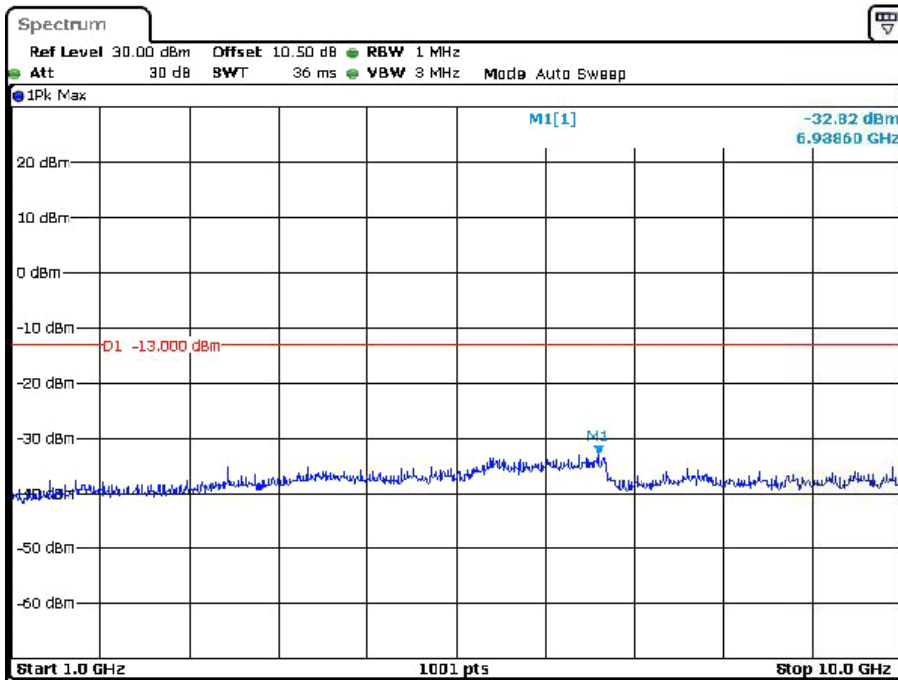

Cellular Band

**GSM
Low Channel**

Date: 12.JAN.2024 07:03:41

Date: 12.JAN.2024 07:04:19

Middle Channel

Date: 12. JAN. 2024 07:07:07

Date: 12. JAN. 2024 07:07:28

High Channel

Date: 12. JAN. 2024 07:13:50

Date: 12. JAN. 2024 07:14:13

RMC Low Channel

Date: 12.JAN.2024 06:25:07

Date: 12.JAN.2024 06:25:28

Middle Channel

Date: 12.JAN.2024 06:32:19

Date: 12.JAN.2024 06:32:29

High Channel

Date: 12. JAN. 2024 06:36:36

Date: 12. JAN. 2024 06:36:47

PCS Band

GSM
Low Channel

Date: 13.JAN.2024 03:37:45

Date: 13.JAN.2024 03:42:45

Middle Channel