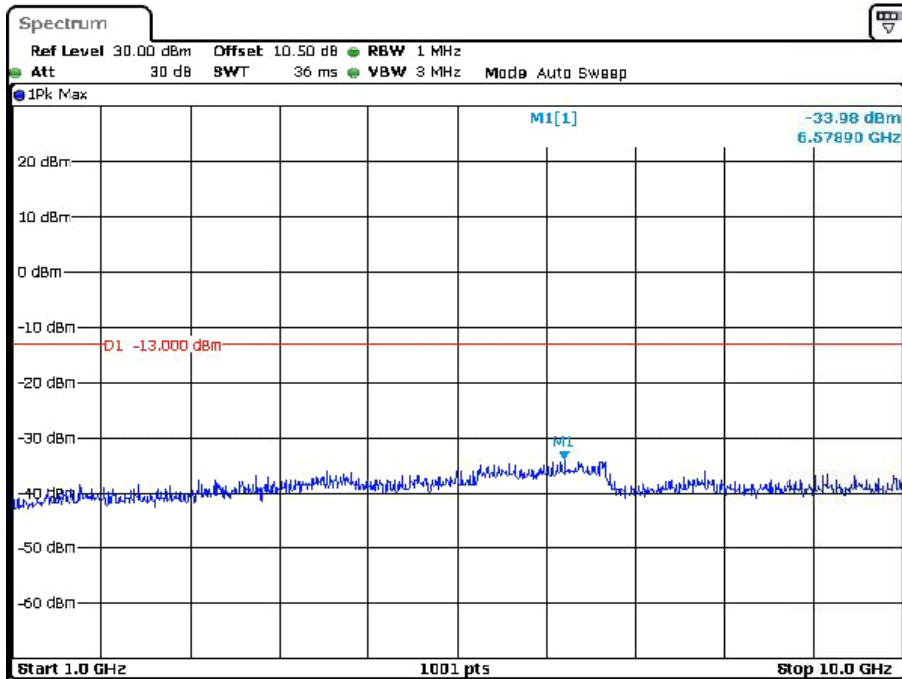

Cellular Band

**GSM
Low Channel**

Date: 12.JAN.2024 07:03:41

Date: 12.JAN.2024 07:04:19

Middle Channel

Date: 12. JAN. 2024 07:07:07

Date: 12. JAN. 2024 07:07:28

High Channel

Date: 12. JAN. 2024 07:13:50

Date: 12. JAN. 2024 07:14:13

RMC Low Channel

Date: 12.JAN.2024 06:25:07

Date: 12.JAN.2024 06:25:28

Middle Channel

Date: 12.JAN.2024 06:32:19

Date: 12.JAN.2024 06:32:29

High Channel

Date: 12. JAN. 2024 06:36:36

Date: 12. JAN. 2024 06:36:47

PCS Band

GSM
Low Channel

Date: 13.JAN.2024 03:37:45

Date: 13.JAN.2024 03:42:45

Middle Channel