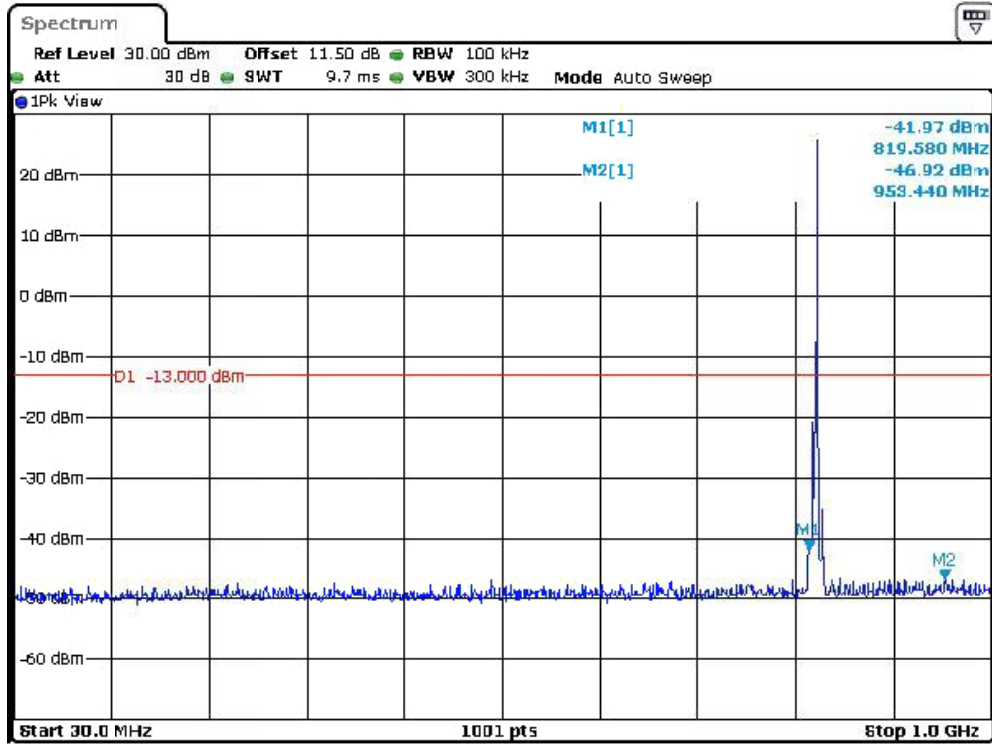

Date: 12.MAR.2024 00:14:34

Band 5_1.4 MHz_High_QPSK_RB6#0_1(30MHz-1GHz)

Date: 12.JAN.2024 01:22:36

Band 5_1.4 MHz_High_QPSK_RB6#0_2(1GHz-10GHz)

Date: 12.MAR.2024 00:14:54

Band 5_3 MHz_Low_QPSK_RB15#0_1(30MHz-1GHz)