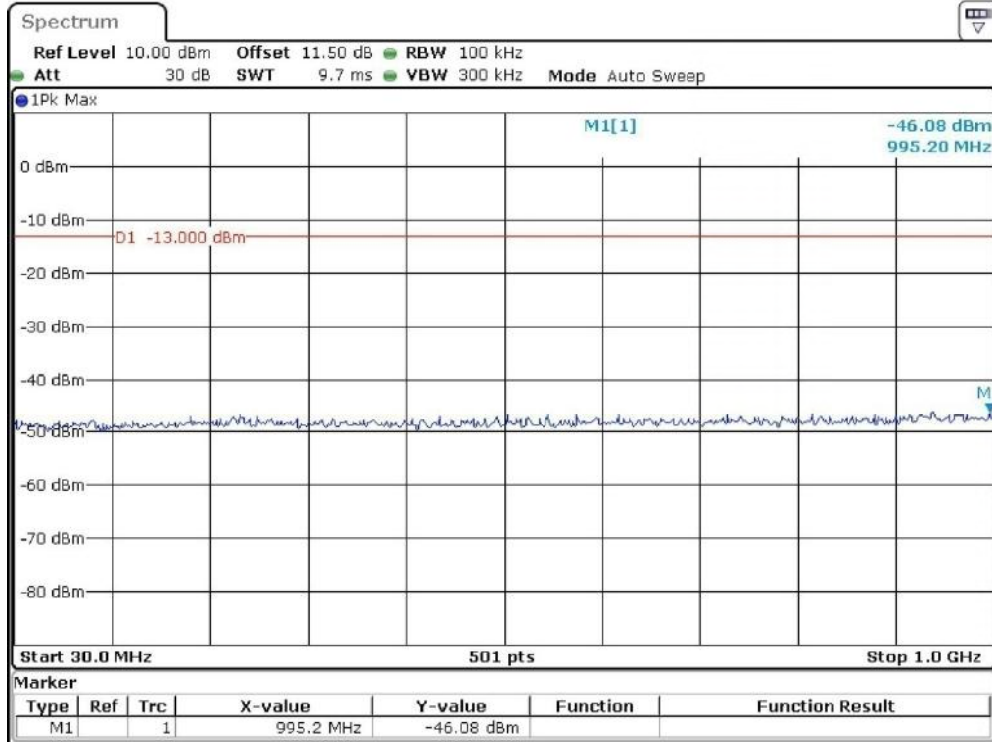

Band 2_15 MHz_Middle_QPSK_RB75#0_1(30MHz-1GHz)

Date: 11.JAN.2024 05:18:04