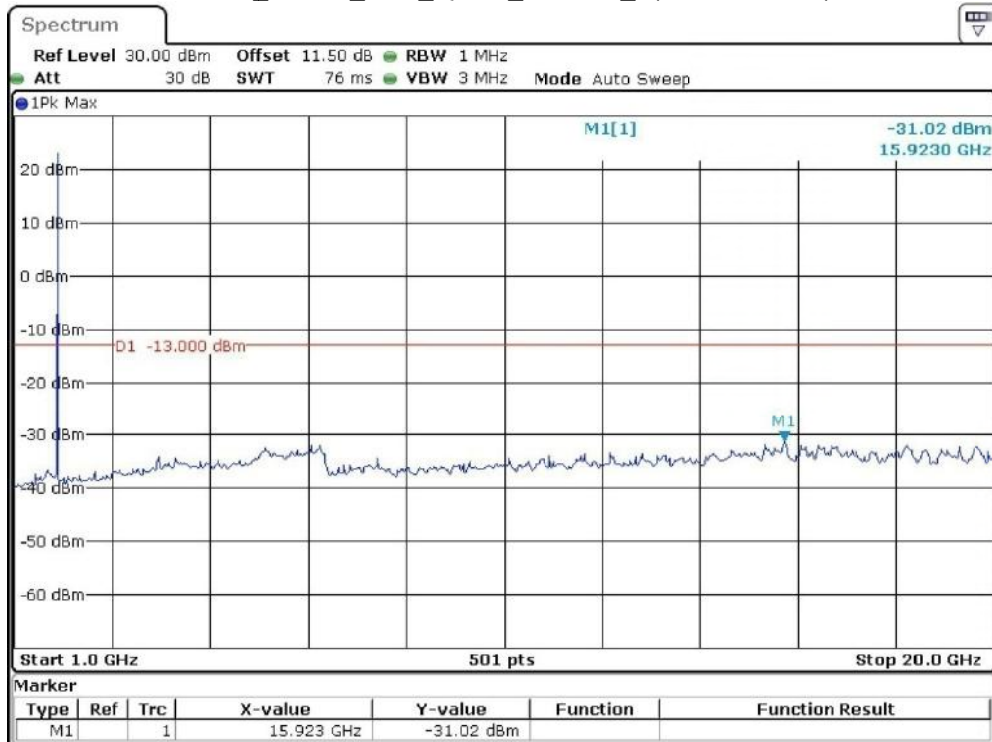

Band 2_3 MHz_Low_QPSK_RB15#0_2(1GHz-20GHz)

Date: 11.JAN.2024 04:59:39