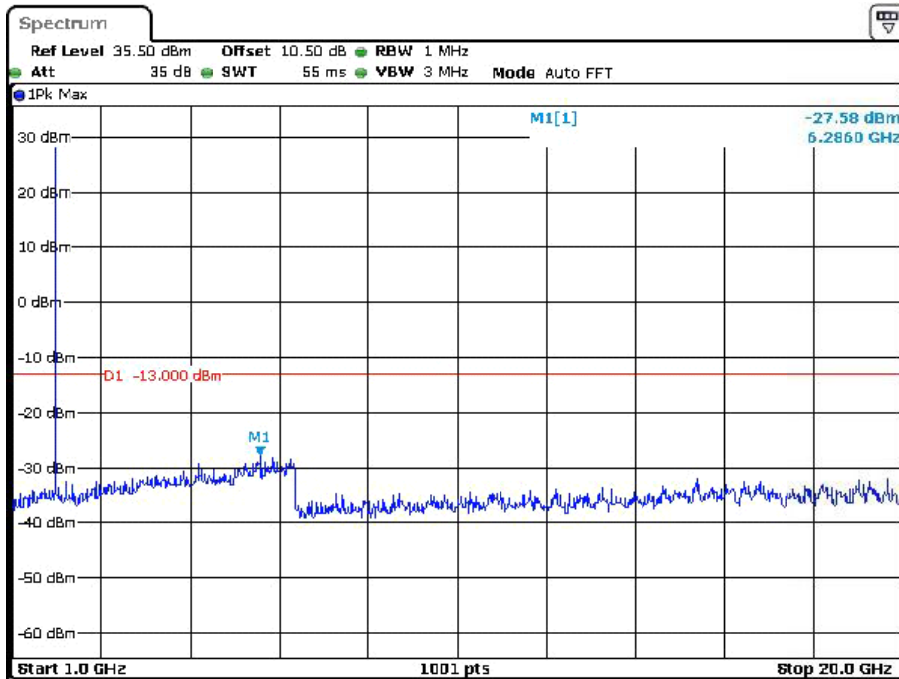

Date: 13.JAN.2024 03:29:02

Date: 13.JAN.2024 03:33:48

High Channel

Date: 13.JAN.2024 03:24:24

Date: 13.JAN.2024 03:25:46

RMC Low Channel

Date: 12.JAN.2024 04:44:35

Date: 12.JAN.2024 04:46:39

Middle Channel

Date: 12.JAN.2024 04:56:25

Date: 12.JAN.2024 04:56:01

High Channel

Date: 12. JAN. 2024 04:59:28

Date: 12. JAN. 2024 05:01:20

LTE Band

Band 2_1.4 MHz_Low_QPSK_RB6#0_1(30MHz-1GHz)