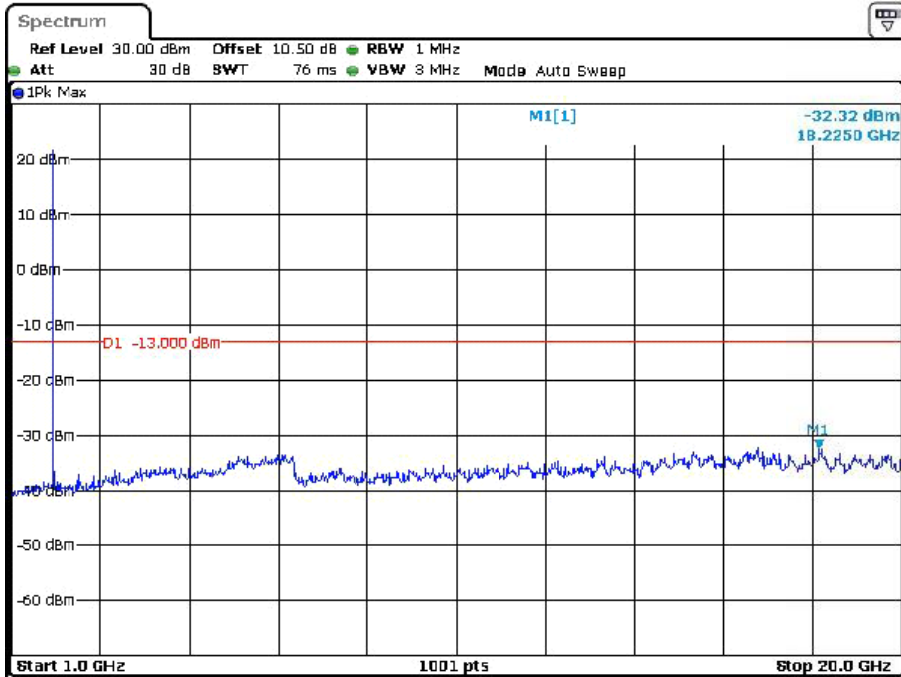

Date: 13.JAN.2024 03:29:02

Date: 13.JAN.2024 03:33:48

High Channel

Date: 13.JAN.2024 03:24:24

Date: 13.JAN.2024 03:25:46

RMC Low Channel

Date: 12.JAN.2024 04:44:35

Date: 12.JAN.2024 04:46:39

Middle Channel

Date: 12.JAN.2024 04:56:25

Date: 12.JAN.2024 04:56:01

High Channel

Date: 12. JAN. 2024 04:59:28

Date: 12. JAN. 2024 05:01:20

LTE Band

Band 2_1.4 MHz_Low_QPSK_RB6#0_1(30MHz-1GHz)