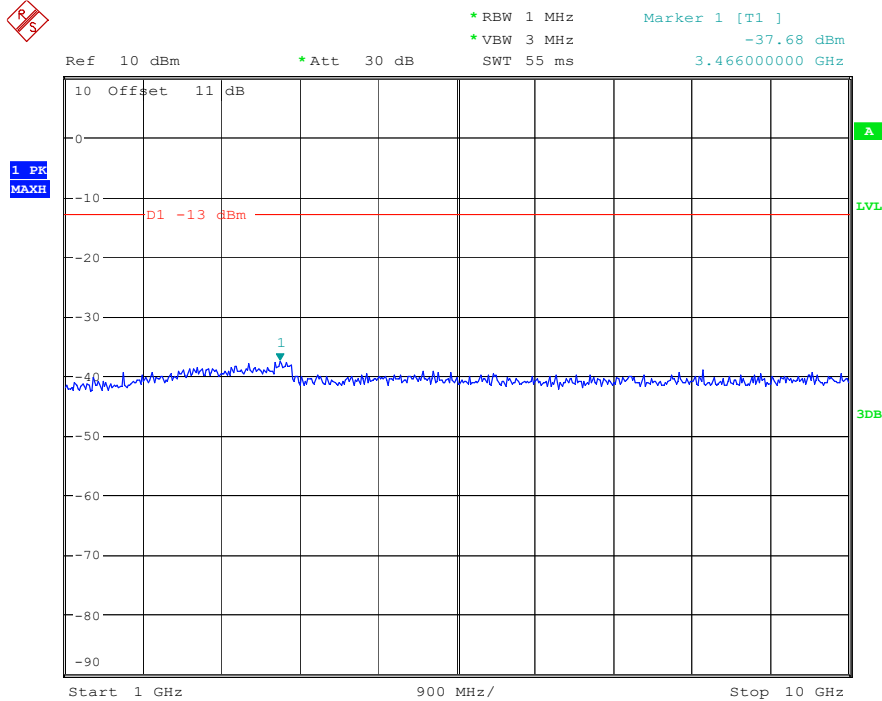

Date: 12.JAN.2024 01:18:33

Band 5_1.4 MHz_Low_QPSK_RB6#0_2(1GHz-10GHz)

Date: 12.MAR.2024 00:14:14

Band 5_1.4 MHz_Middle_QPSK_RB6#0_1(30MHz-1GHz)

Date: 12.JAN.2024 01:19:06

Band 5_1.4 MHz_Middle_QPSK_RB6#0_2(1GHz-10GHz)

Date: 12.MAR.2024 00:14:34

Band 5_1.4 MHz_High_QPSK_RB6#0_1(30MHz-1GHz)

Date: 12.JAN.2024 01:22:36

Band 5_1.4 MHz_High_QPSK_RB6#0_2(1GHz-10GHz)

Date: 12.MAR.2024 00:14:54

Band 5_3 MHz_Low_QPSK_RB15#0_1(30MHz-1GHz)

Date: 12.JAN.2024 01:23:26

Band 5_3 MHz_Low_QPSK_RB15#0_2(1GHz-10GHz)

Date: 12.MAR.2024 00:15:14

Band 5_3 MHz_Middle_QPSK_RB15#0_1(30MHz-1GHz)

Date: 12.JAN.2024 01:23:56

Band 5_3 MHz_Middle_QPSK_RB15#0_2(1GHz-10GHz)