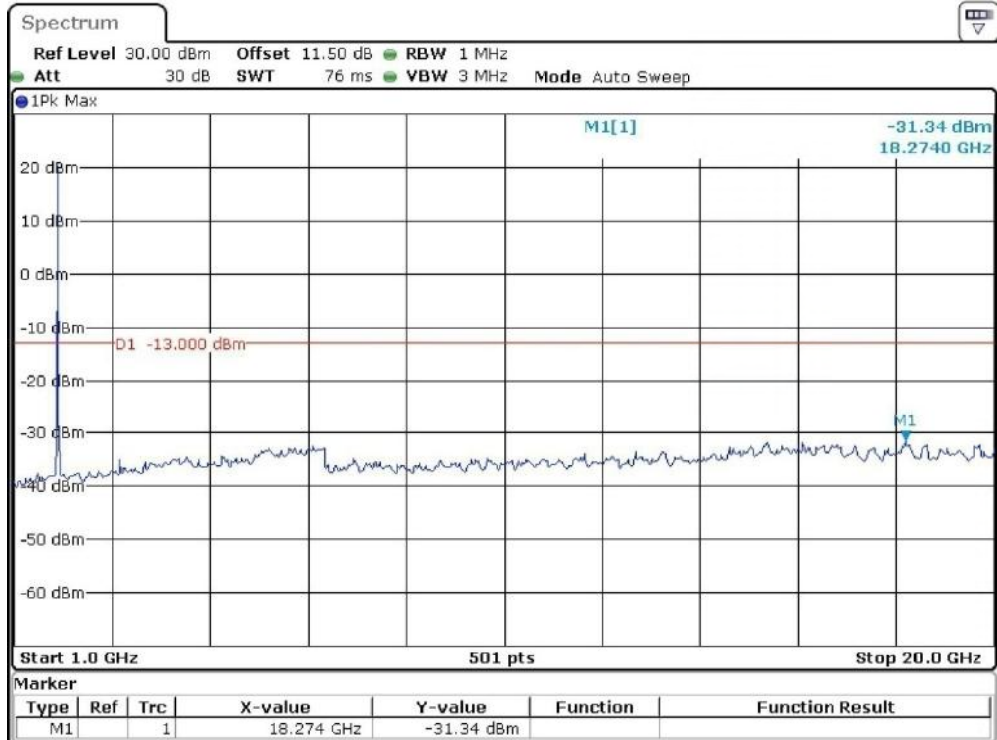

Band 2_10 MHz_Low_QPSK_RB50#0_2(1GHz-20GHz)

Date: 11.JAN.2024 05:14:10