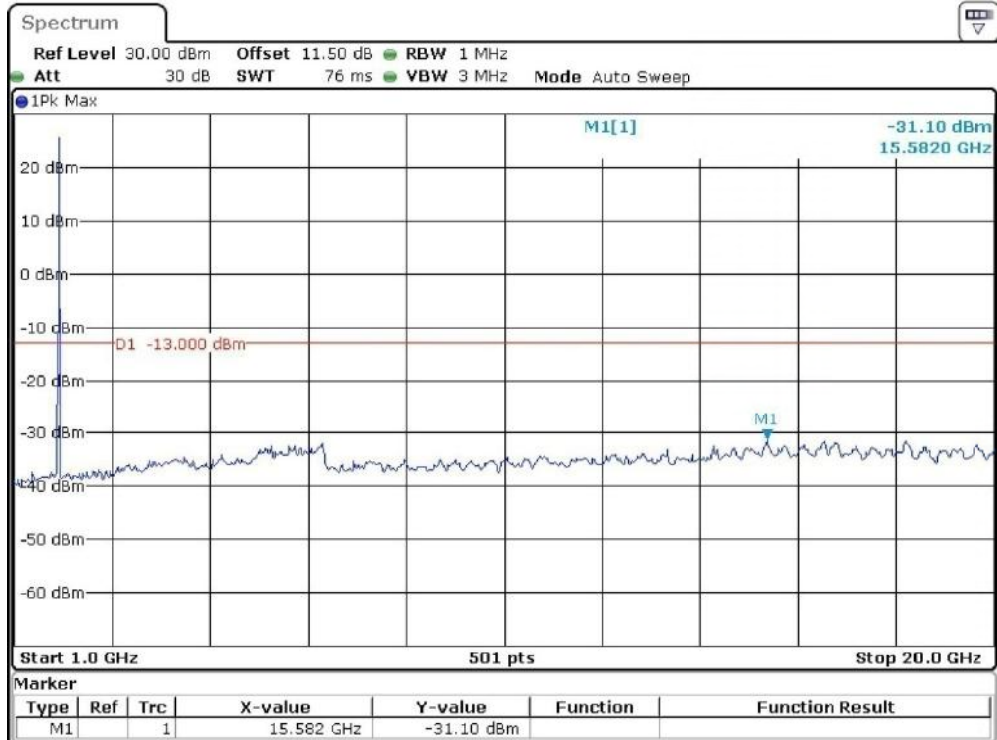

Date: 11.JAN.2024 04:56:06

Band 2_1.4 MHz_Low_QPSK_RB6#0_2(1GHz-20GHz)

Date: 11.JAN.2024 04:56:30

Band 2_1.4 MHz_Middle_QPSK_RB6#0_1(30MHz-1GHz)

Date: 11.JAN.2024 04:56:56

Band 2_1.4 MHz_Middle_QPSK_RB6#0_2(1GHz-20GHz)