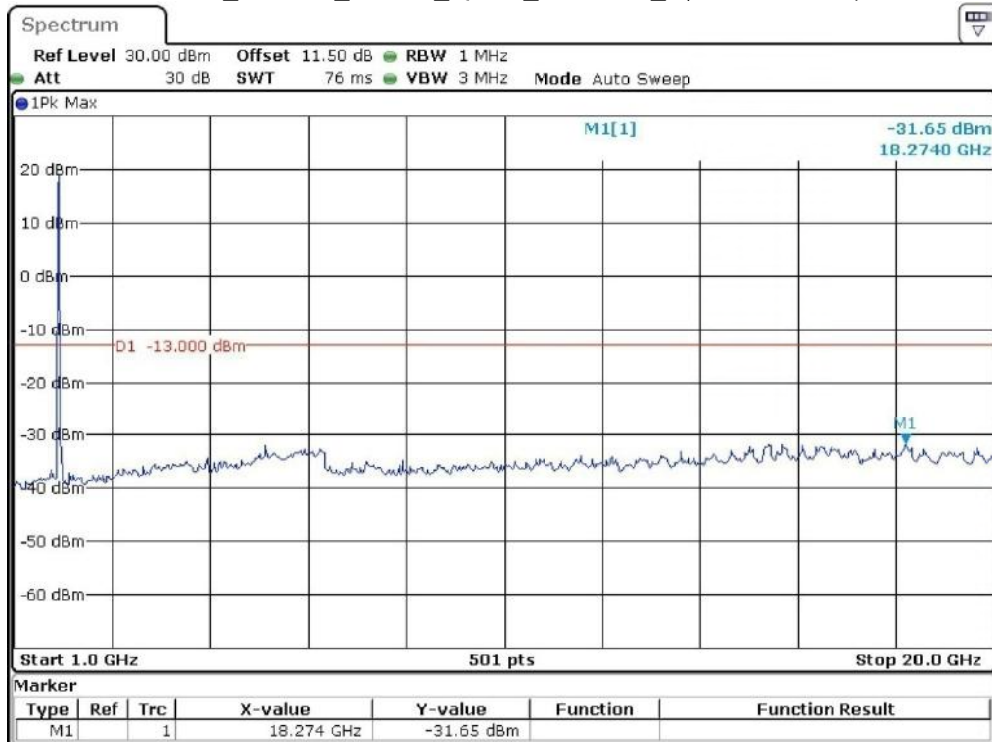

Date: 11.JAN.2024 05:53:11

Band 2_20 MHz_Low_QPSK_RB100#0_2(1GHz-20GHz)

Date: 11.JAN.2024 05:53:40

Band 2_20 MHz_Middle_QPSK_RB100#0_1(30MHz-1GHz)

Date: 11.JAN.2024 05:54:08

Band 2_20 MHz_Middle_QPSK_RB100#0_2(1GHz-20GHz)