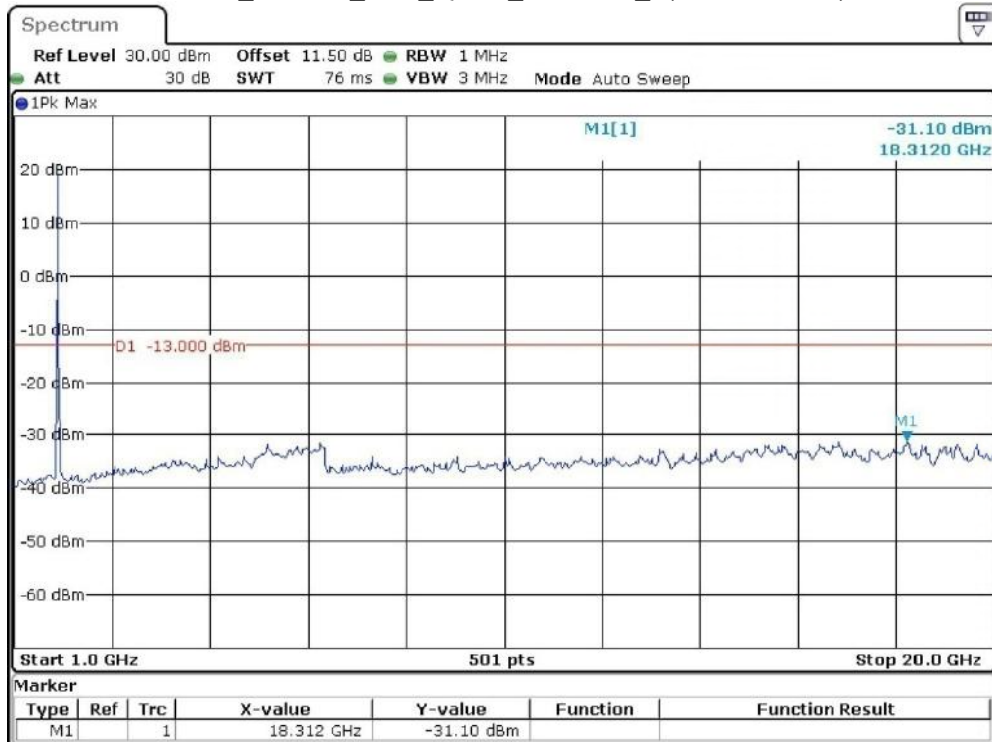

Band 2_20 MHz_Low_QPSK_RB100#0_2(1GHz-20GHz)

Date: 11.JAN.2024 05:53:40