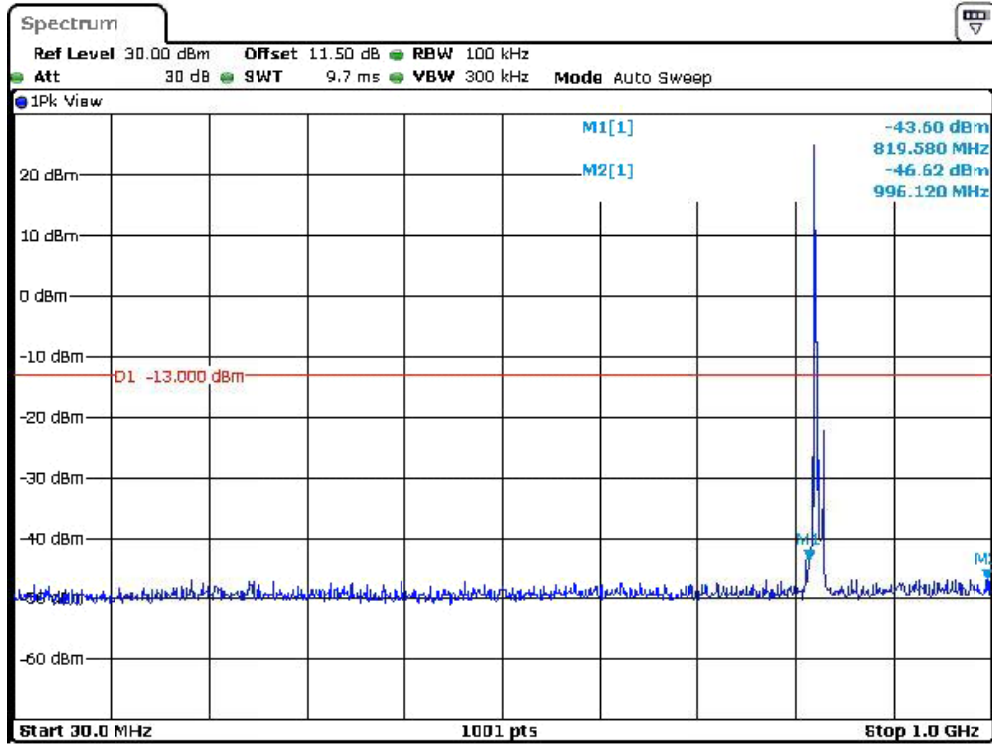

Date: 12.MAR.2024 00:15:38

Band 5_3 MHz_High_QPSK_RB15#0_1(30MHz-1GHz)

Date: 12.JAN.2024 01:24:29

Band 5_3 MHz_High_QPSK_RB15#0_2(1GHz-10GHz)

Date: 12.MAR.2024 00:15:58

Band 5_5 MHz_Low_QPSK_RB25#0_1(30MHz-1GHz)