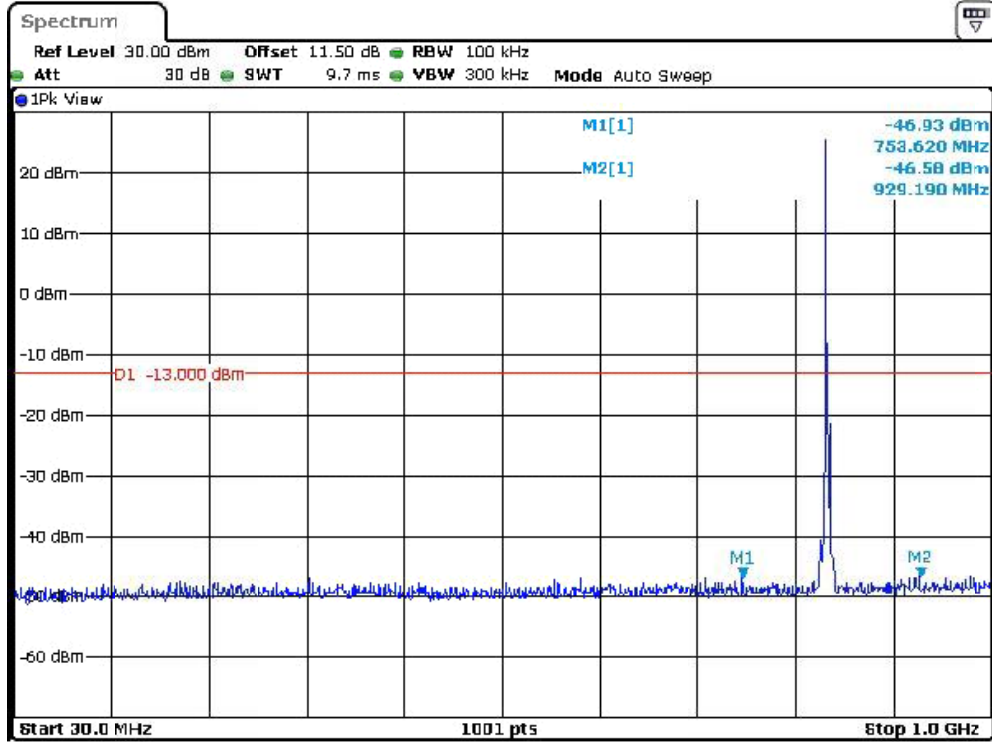

Band 5_3 MHz_Middle_QPSK_RB15#0_1(30MHz-1GHz)

Date: 12.JAN.2024 01:23:56