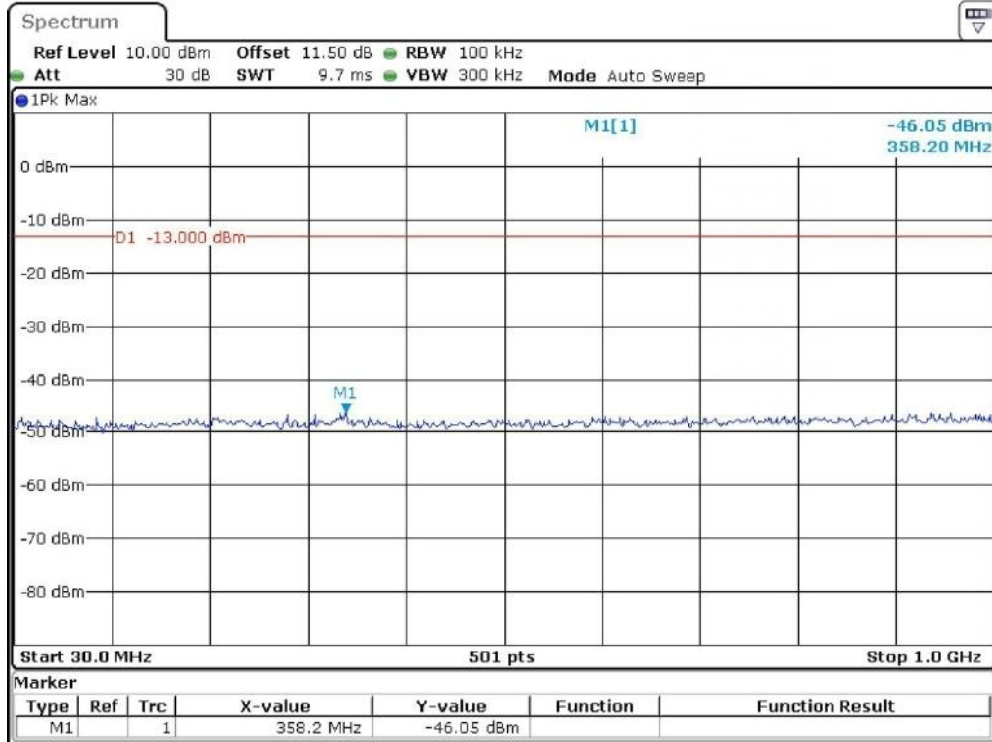

Band 2_15 MHz_High_QPSK_RB75#0_1(30MHz-1GHz)

Date: 11.JAN.2024 05:18:53