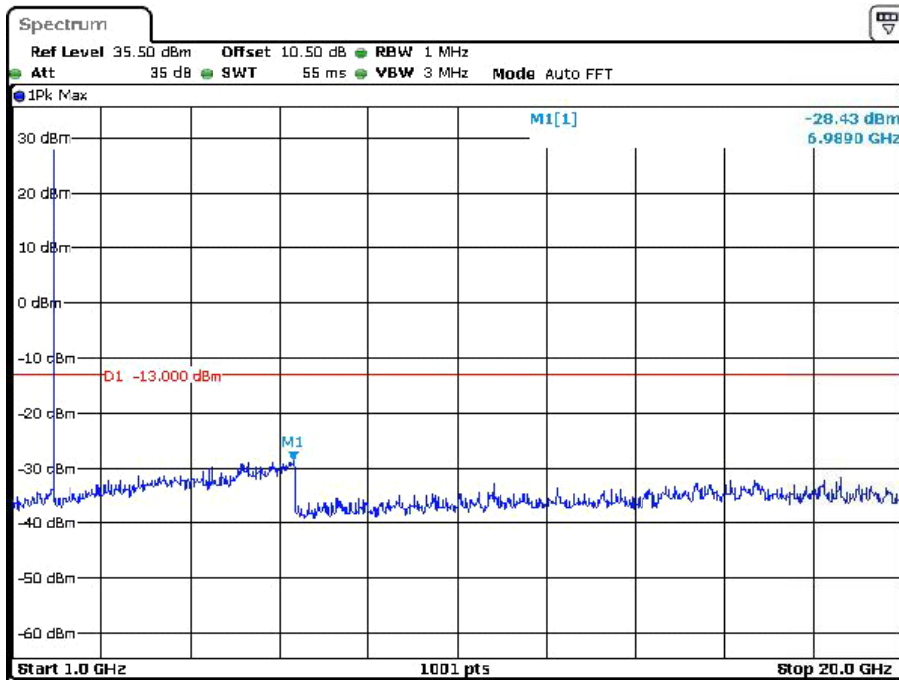

Date: 13.JAN.2024 03:33:48