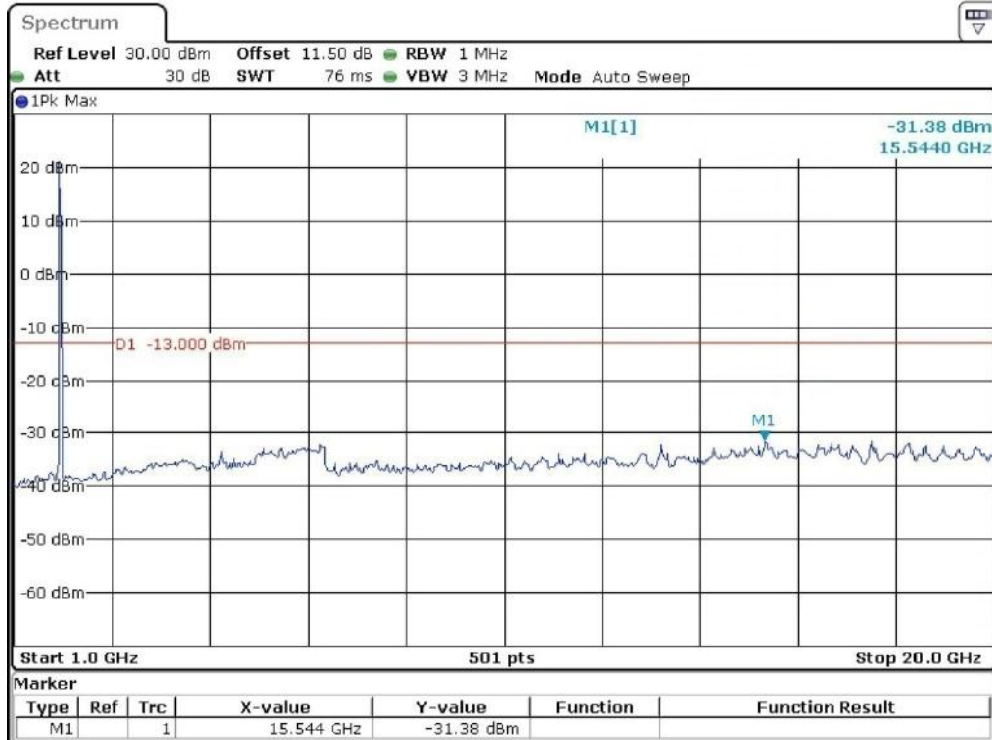

Band 2_10 MHz_High_QPSK_RB50#0_2(1GHz-20GHz)

Date: 11.JAN.2024 05:15:55