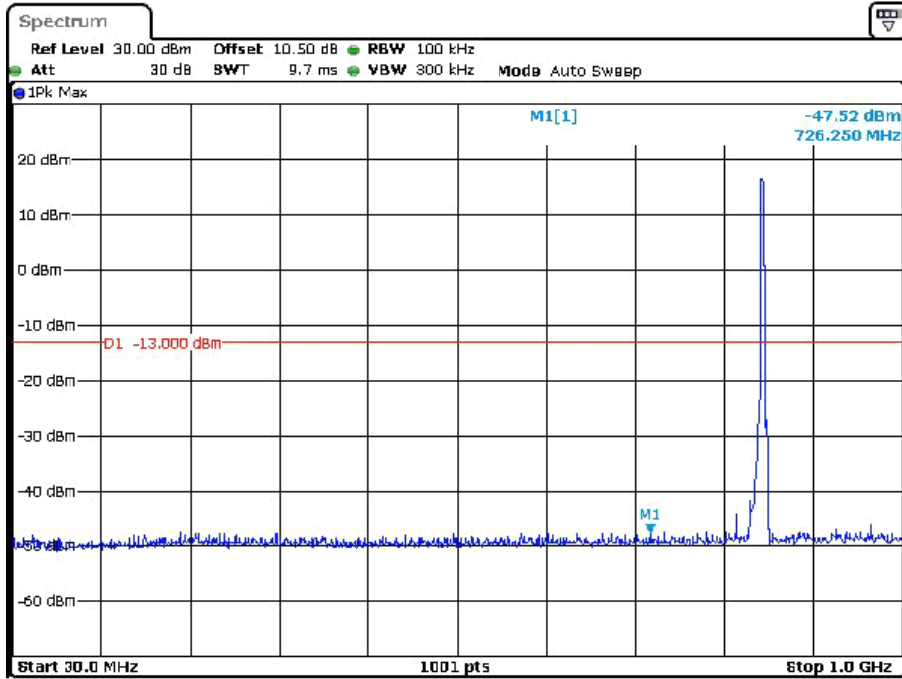

High Channel

Date: 12. JAN. 2024 06:36:36

Date: 12. JAN. 2024 06:36:47

PCS Band

GSM
Low Channel

Date: 13.JAN.2024 03:37:45

Date: 13.JAN.2024 03:42:45

Middle Channel