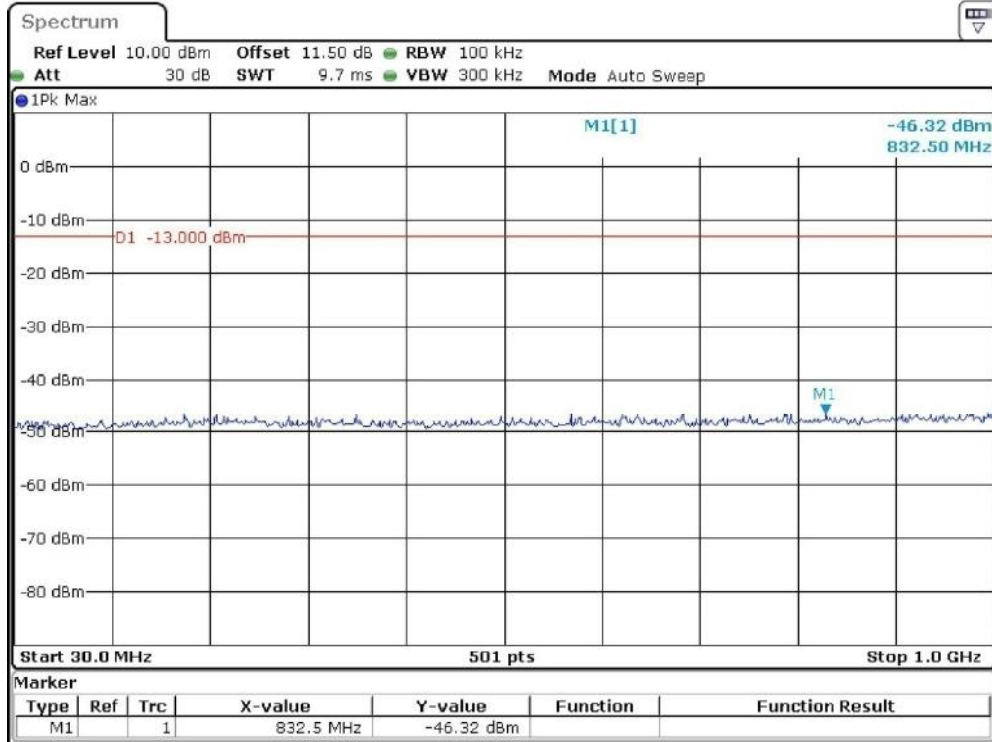

Date: 11.JAN.2024 04:57:25

Band 2_1.4 MHz_High_QPSK_RB6#0_1(30MHz-1GHz)

Date: 11.JAN.2024 04:57:58

Band 2_1.4 MHz_High_QPSK_RB6#0_2(1GHz-20GHz)

Date: 11.JAN.2024 04:58:21

Band 2_3 MHz_Low_QPSK_RB15#0_1(30MHz-1GHz)