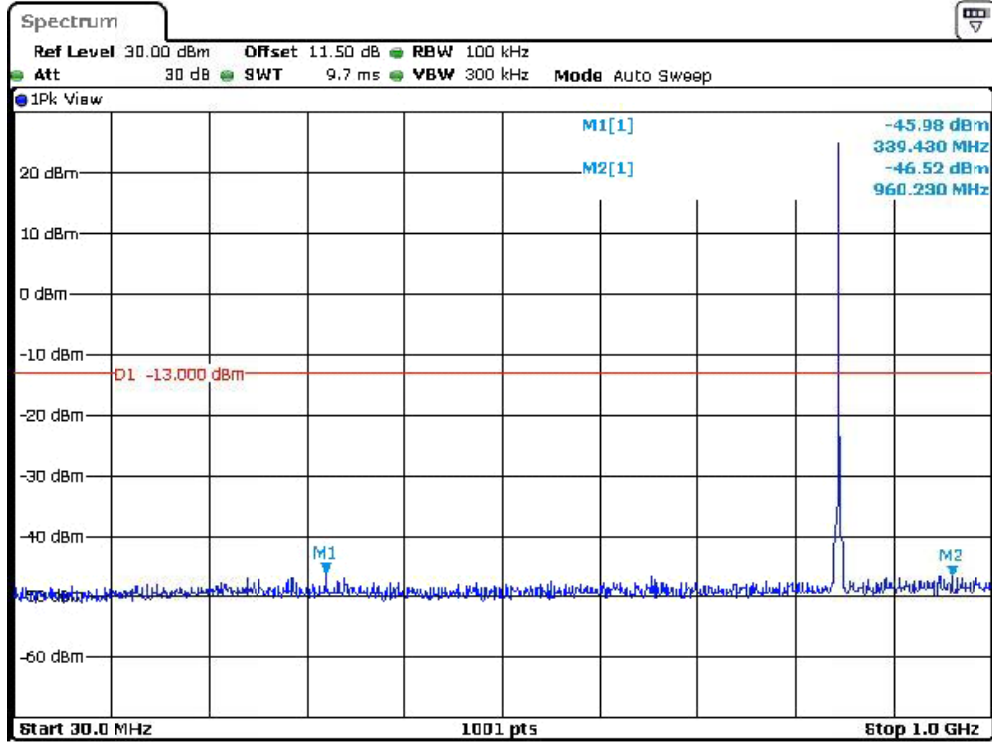

Band 5_1.4 MHz_High_QPSK_RB6#0_1(30MHz-1GHz)

Date: 12.JAN.2024 01:22:36