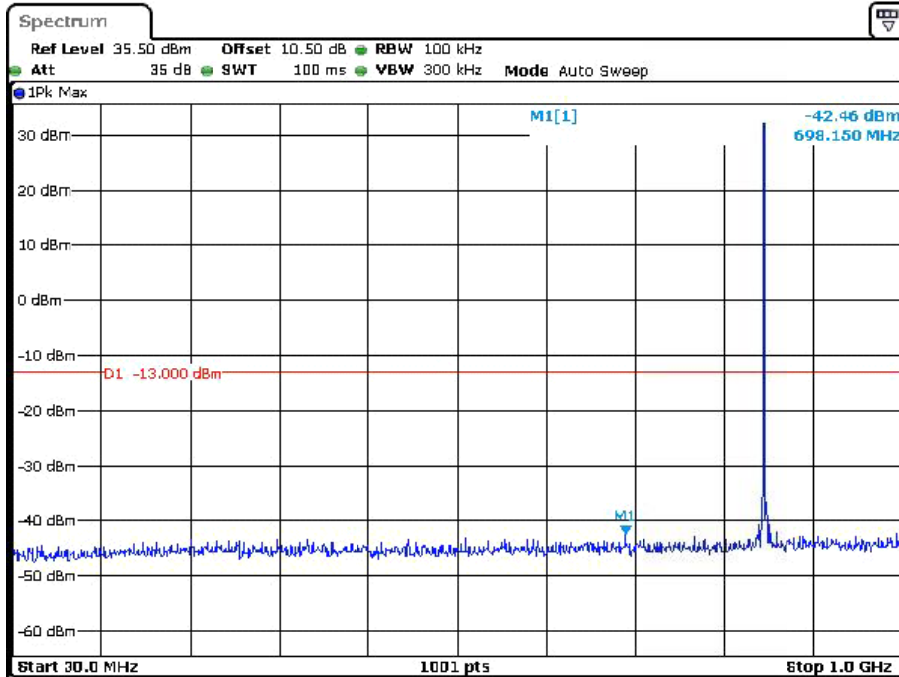

Cellular Band

**GSM
Low Channel**

Date: 12.JAN.2024 07:03:41

Date: 12.JAN.2024 07:04:19

Middle Channel

Date: 12. JAN. 2024 07:07:07

Date: 12. JAN. 2024 07:07:28

High Channel