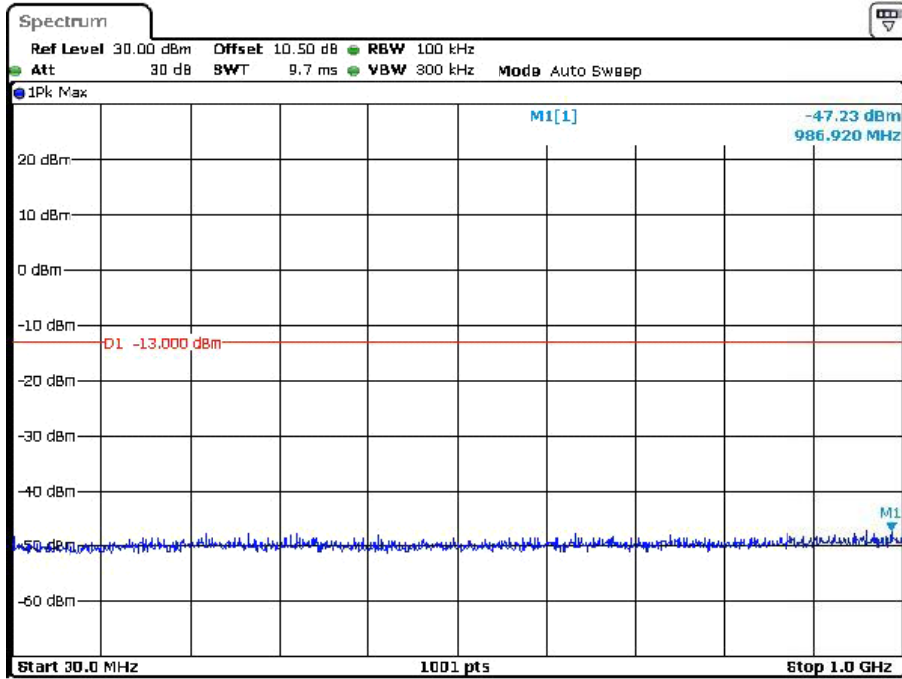

Middle Channel

Date: 12.JAN.2024 04:56:25

Date: 12.JAN.2024 04:56:01

High Channel

Date: 12. JAN. 2024 04:59:28

Date: 12. JAN. 2024 05:01:20

LTE Band

Band 2_1.4 MHz_Low_QPSK_RB6#0_1(30MHz-1GHz)