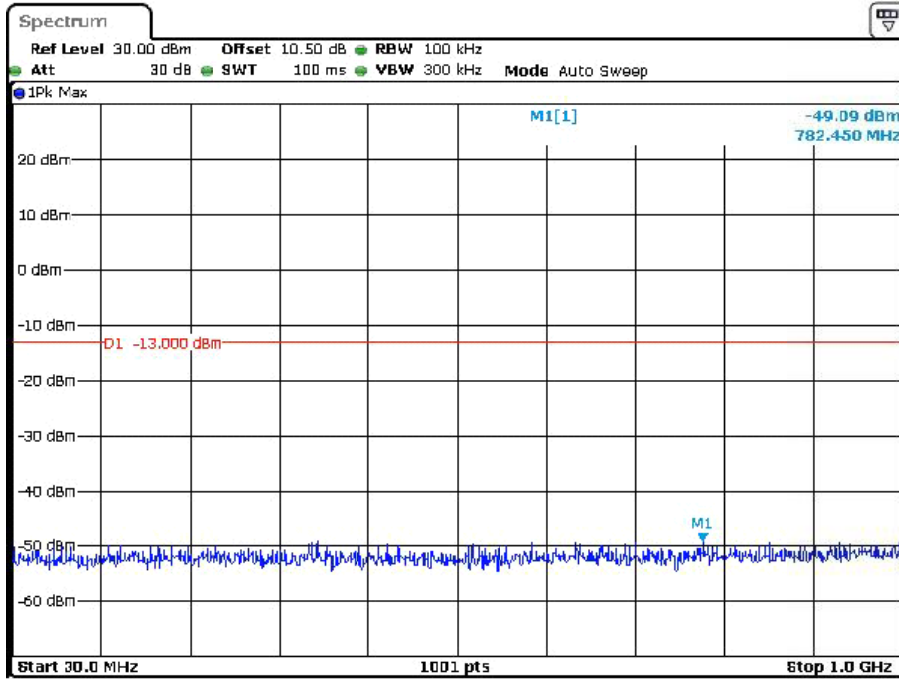

High Channel

Date: 13.JAN.2024 03:24:24