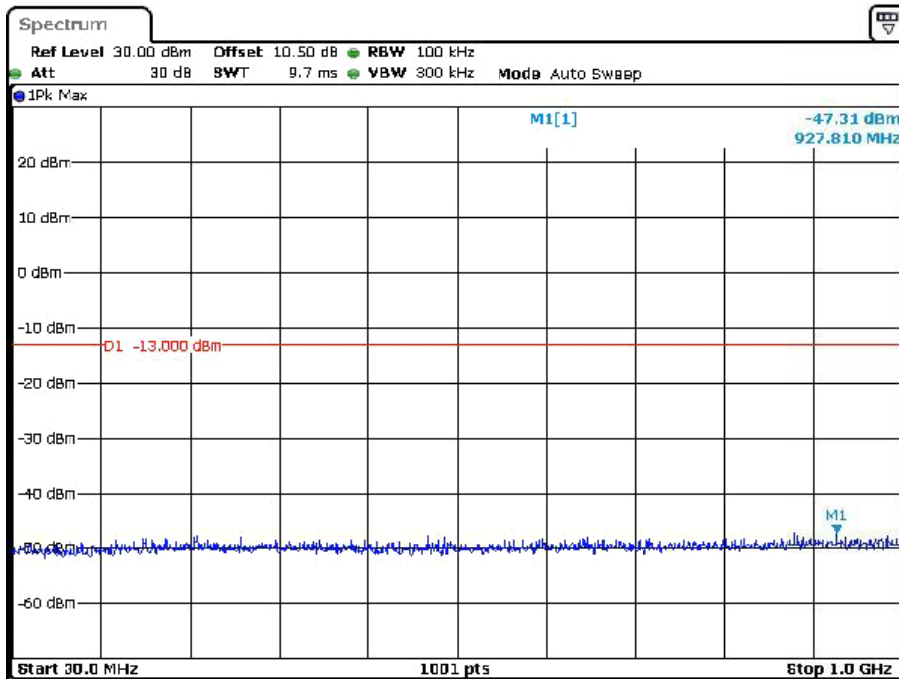

Date: 13.JAN.2024 03:29:02

Date: 13.JAN.2024 03:33:48

High Channel

Date: 13.JAN.2024 03:24:24

Date: 13.JAN.2024 03:25:46

RMC Low Channel

Date: 12.JAN.2024 04:44:35

Date: 12.JAN.2024 04:46:39

Middle Channel

Date: 12.JAN.2024 04:56:25

Date: 12.JAN.2024 04:56:01

High Channel

Date: 12. JAN. 2024 04:59:28

Date: 12. JAN. 2024 05:01:20

LTE Band

Band 2_1.4 MHz_Low_QPSK_RB6#0_1(30MHz-1GHz)