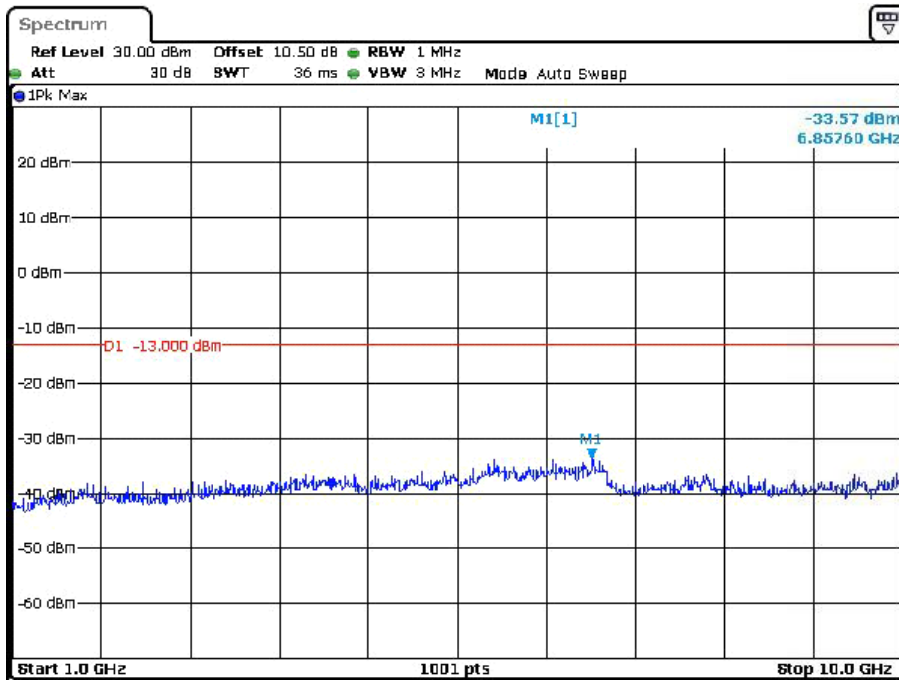

Cellular Band

**GSM
Low Channel**

Date: 12.JAN.2024 07:03:41

Date: 12.JAN.2024 07:04:19

Middle Channel

Date: 12. JAN. 2024 07:07:07

Date: 12. JAN. 2024 07:07:28

High Channel

Date: 12. JAN. 2024 07:13:50

Date: 12. JAN. 2024 07:14:13

RMC Low Channel

Date: 12.JAN.2024 06:25:07

Date: 12.JAN.2024 06:25:28

Middle Channel

Date: 12.JAN.2024 06:32:19

Date: 12.JAN.2024 06:32:29

High Channel

Date: 12. JAN. 2024 06:36:36

Date: 12. JAN. 2024 06:36:47

PCS Band

GSM
Low Channel

Date: 13.JAN.2024 03:37:45

Date: 13.JAN.2024 03:42:45

Middle Channel