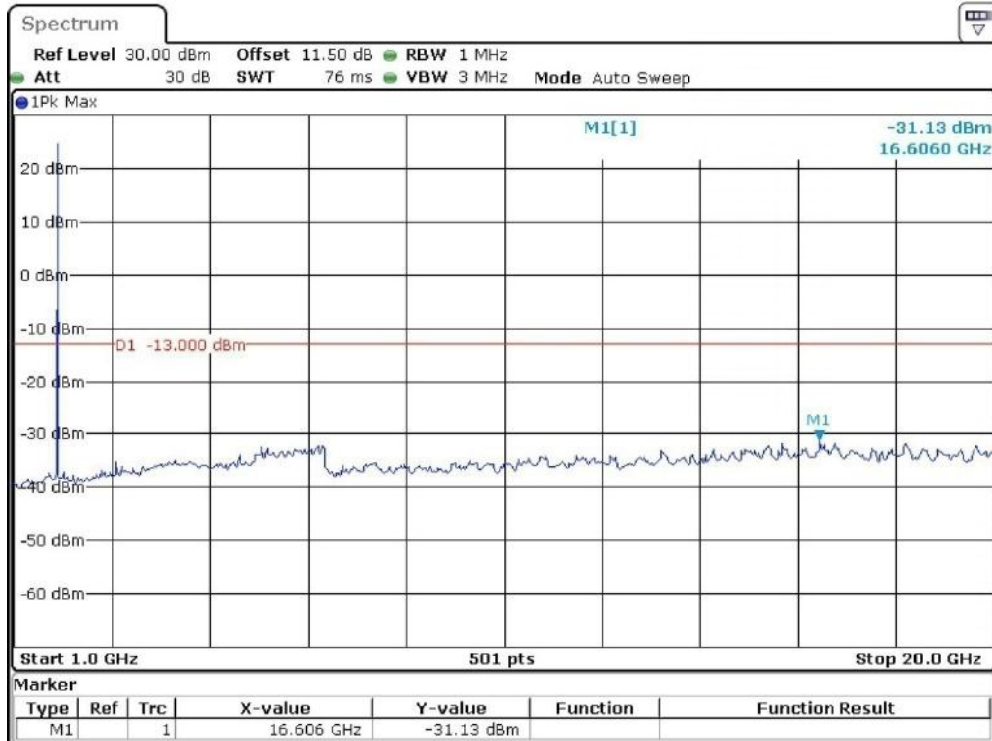

Band 2_1.4 MHz_Low_QPSK_RB6#0_2(1GHz-20GHz)

Date: 11.JAN.2024 04:56:30