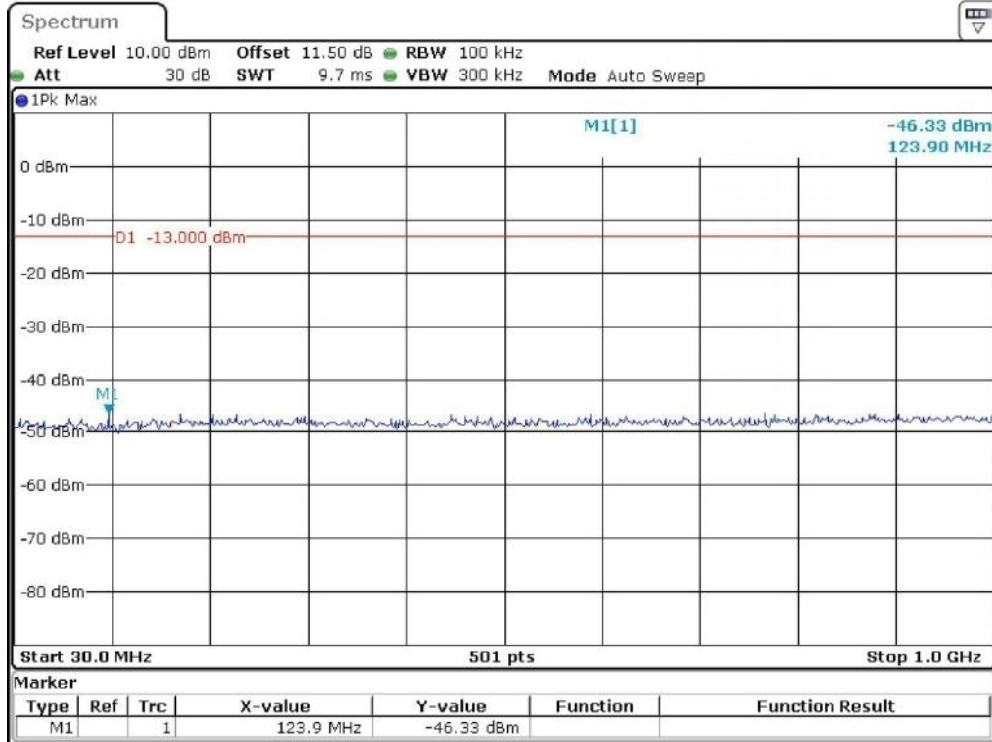

Date: 11.JAN.2024 05:15:06

Band 2_10 MHz_High_QPSK_RB50#0_1(30MHz-1GHz)

Date: 11.JAN.2024 05:15:38

Band 2_10 MHz_High_QPSK_RB50#0_2(1GHz-20GHz)

Date: 11.JAN.2024 05:15:55

Band 2_15 MHz_Low_QPSK_RB75#0_1(30MHz-1GHz)