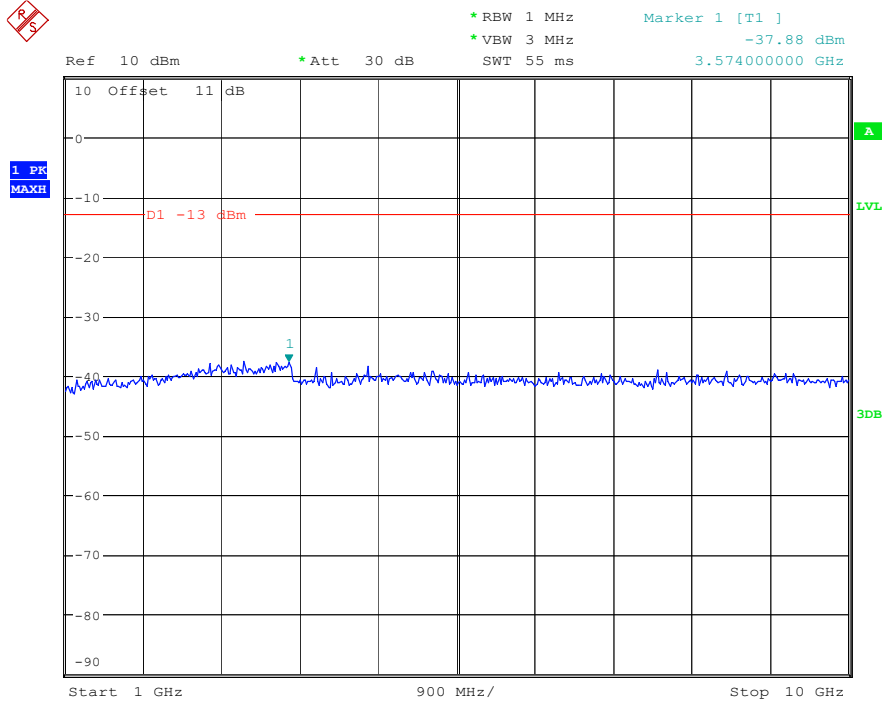

Date: 12.JAN.2024 01:25:10

Band 5_5 MHz_Low_QPSK_RB25#0_2(1GHz-10GHz)

Date: 12.MAR.2024 00:16:18

Band 5_5 MHz_Middle_QPSK_RB25#0_1(30MHz-1GHz)

Date: 12.JAN.2024 01:25:45

Band 5_5 MHz_Middle_QPSK_RB25#0_2(1GHz-10GHz)

Date: 12.MAR.2024 00:16:38

Band 5_5 MHz_High_QPSK_RB25#0_1(30MHz-1GHz)

Date: 12.JAN.2024 01:26:15

Band 5_5 MHz_High_QPSK_RB25#0_2(1GHz-10GHz)

Date: 12.MAR.2024 00:17:01

Band 5_10 MHz_Low_QPSK_RB50#0_1(30MHz-1GHz)