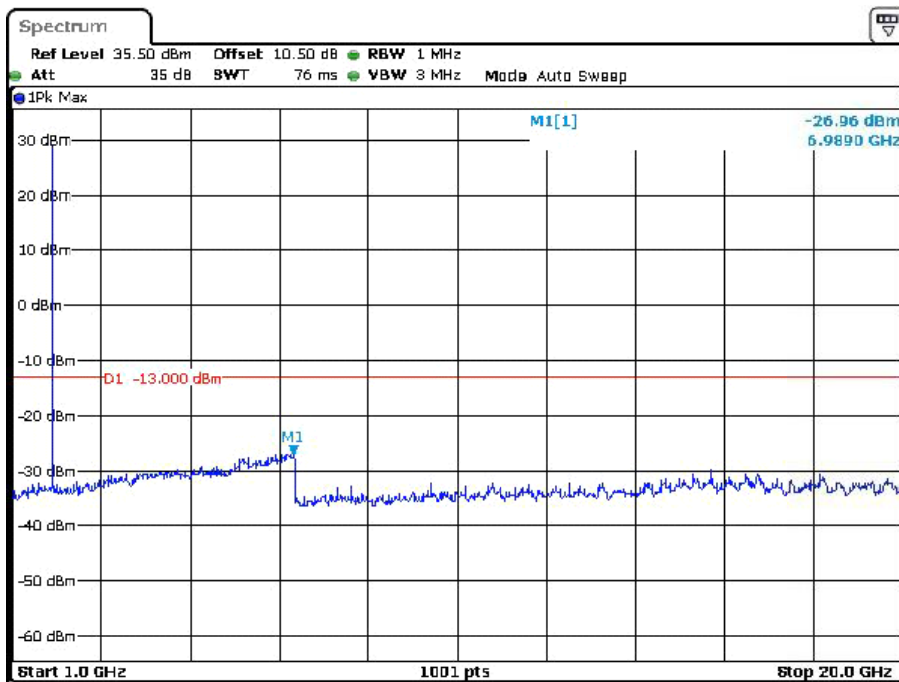

High Channel

Date: 12. JAN. 2024 06:36:36

Date: 12. JAN. 2024 06:36:47

PCS Band

GSM
Low Channel

Date: 13.JAN.2024 03:37:45

Date: 13.JAN.2024 03:42:45

Middle Channel