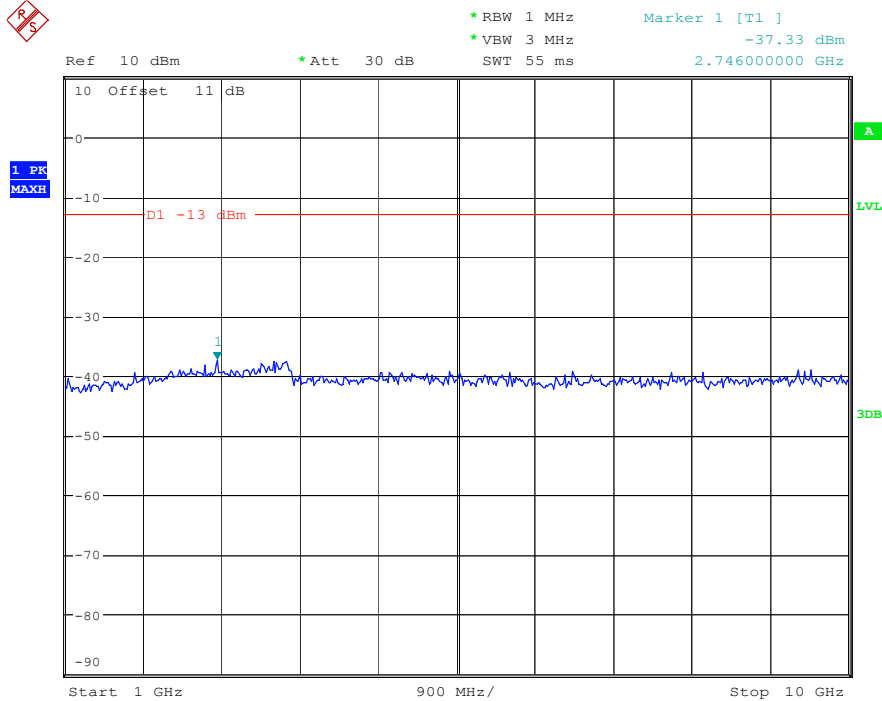

Date: 12.MAR.2024 00:15:38

Band 5_3 MHz_High_QPSK_RB15#0_1(30MHz-1GHz)

Date: 12.JAN.2024 01:24:29

Band 5_3 MHz_High_QPSK_RB15#0_2(1GHz-10GHz)

Date: 12.MAR.2024 00:15:58

Band 5_5 MHz_Low_QPSK_RB25#0_1(30MHz-1GHz)

Date: 12.JAN.2024 01:25:10

Band 5_5 MHz_Low_QPSK_RB25#0_2(1GHz-10GHz)

Date: 12.MAR.2024 00:16:18

Band 5_5 MHz_Middle_QPSK_RB25#0_1(30MHz-1GHz)

Date: 12.JAN.2024 01:25:45

Band 5_5 MHz_Middle_QPSK_RB25#0_2(1GHz-10GHz)