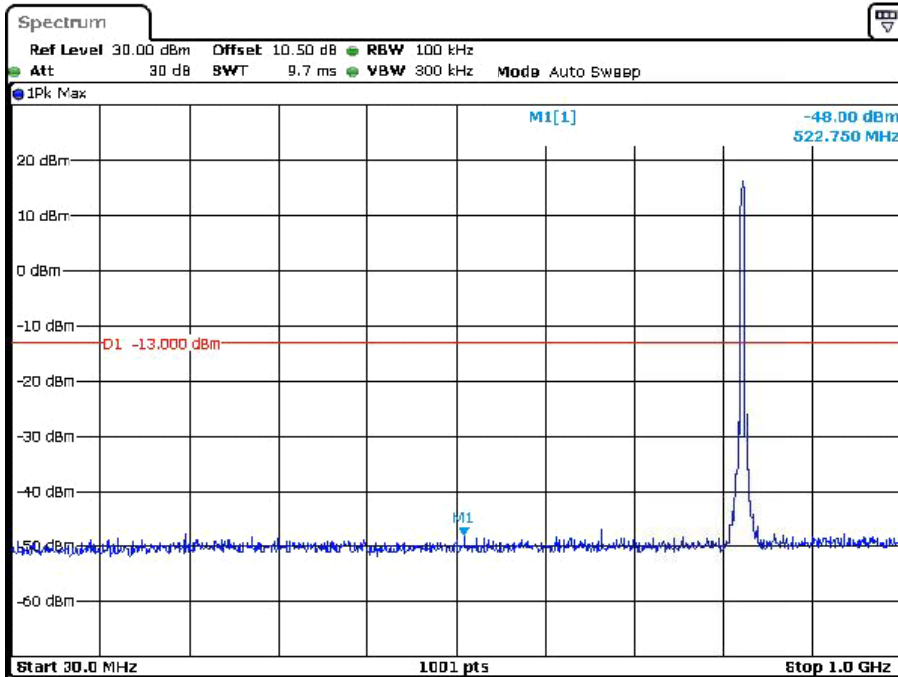

RMC Low Channel

Date: 12.JAN.2024 06:25:07