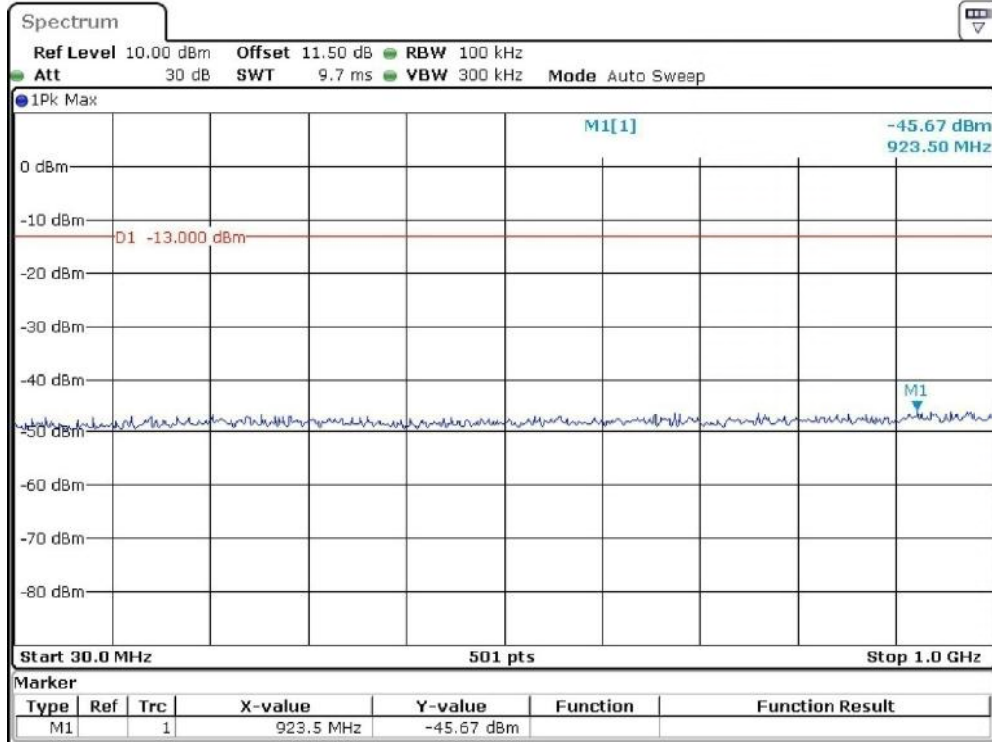

Band 2_3 MHz_Middle_QPSK_RB15#0_1(30MHz-1GHz)

Date: 11.JAN.2024 05:00:11