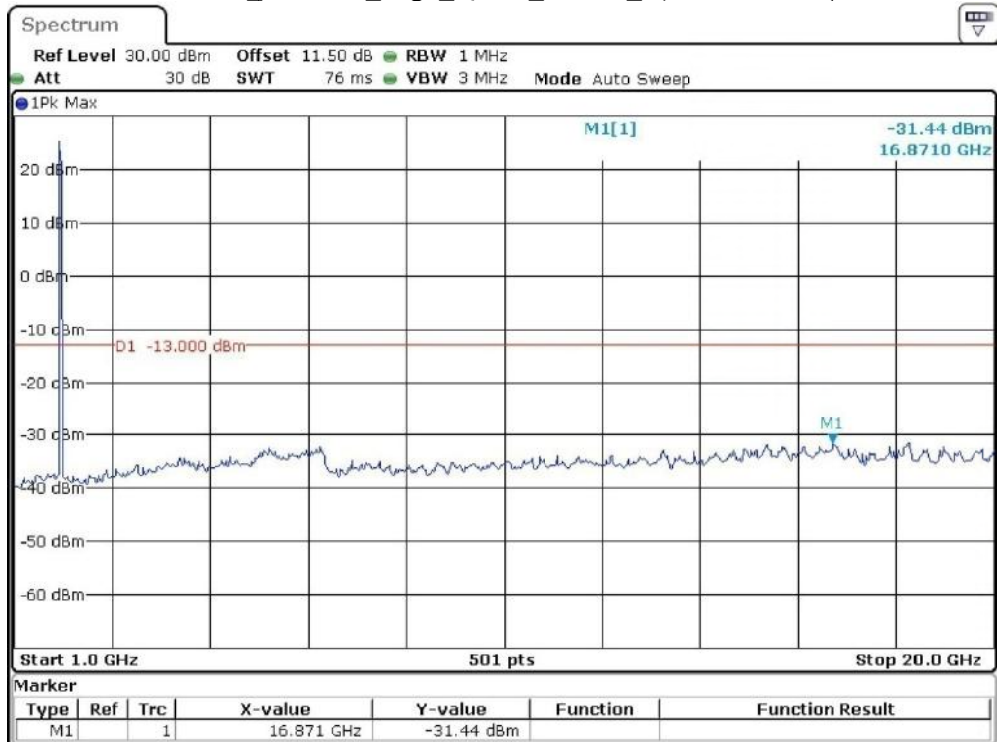

Band 2_1.4 MHz_High_QPSK_RB6#0_2(1GHz-20GHz)

Date: 11.JAN.2024 04:58:21