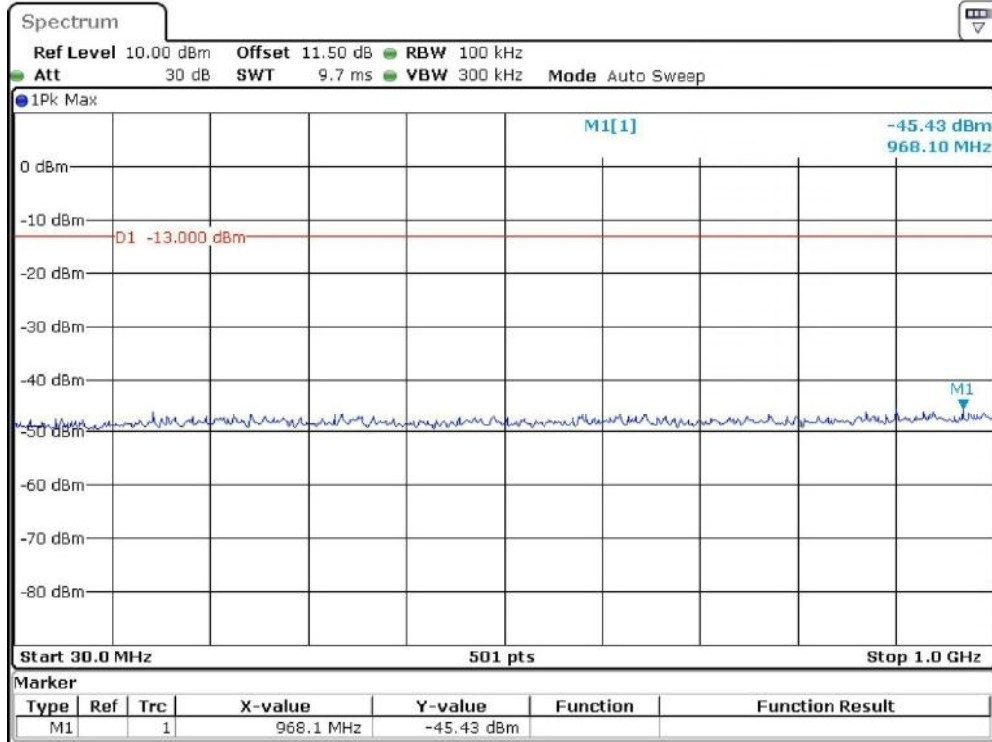

Date: 11.JAN.2024 05:18:27

Band 2_15 MHz_High_QPSK_RB75#0_1(30MHz-1GHz)

Date: 11.JAN.2024 05:18:53

Band 2_15 MHz_High_QPSK_RB75#0_2(1GHz-20GHz)

Date: 11.JAN.2024 05:19:16

Band 2_20 MHz_Low_QPSK_RB100#0_1(30MHz-1GHz)