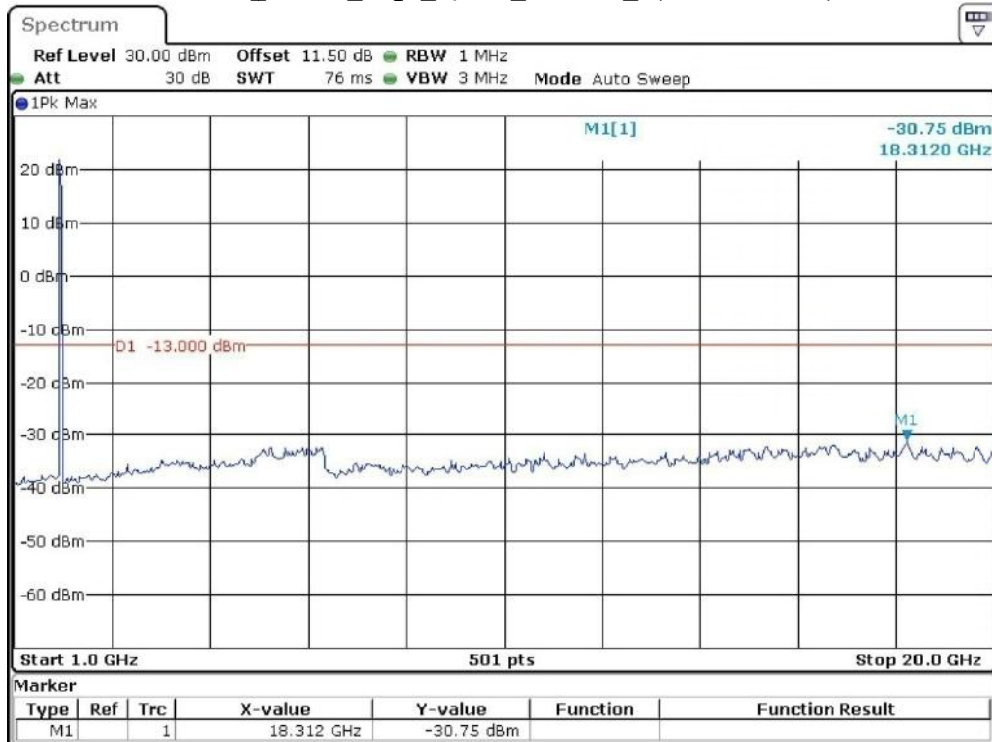

Band 2_5 MHz_High_QPSK_RB25#0_2(1GHz-20GHz)

Date: 11.JAN.2024 05:04:56