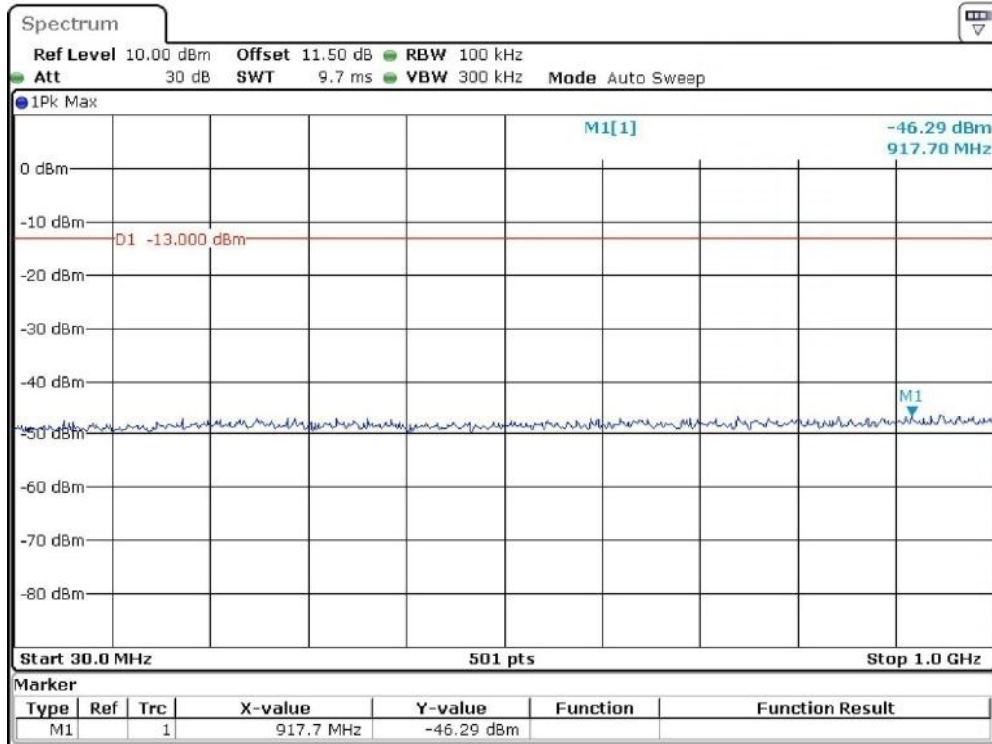

Band 2_20 MHz_Middle_QPSK_RB100#0_1(30MHz-1GHz)

Date: 11.JAN.2024 05:54:08