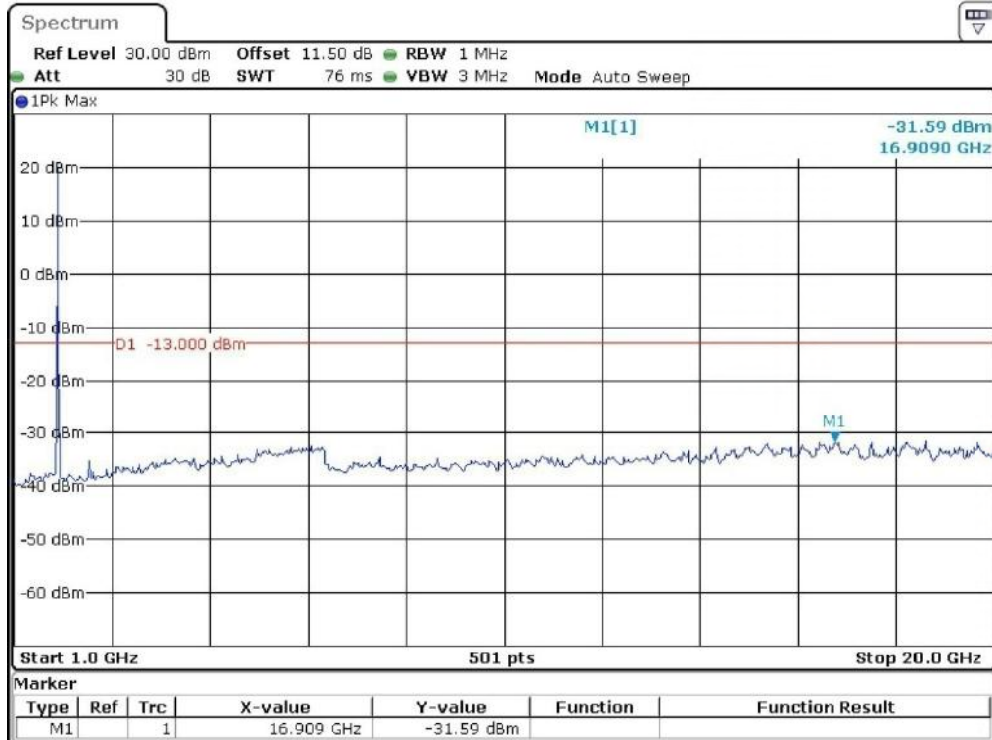

Band 2_15 MHz_Low_QPSK_RB75#0_2(1GHz-20GHz)

Date: 11.JAN.2024 05:17:34