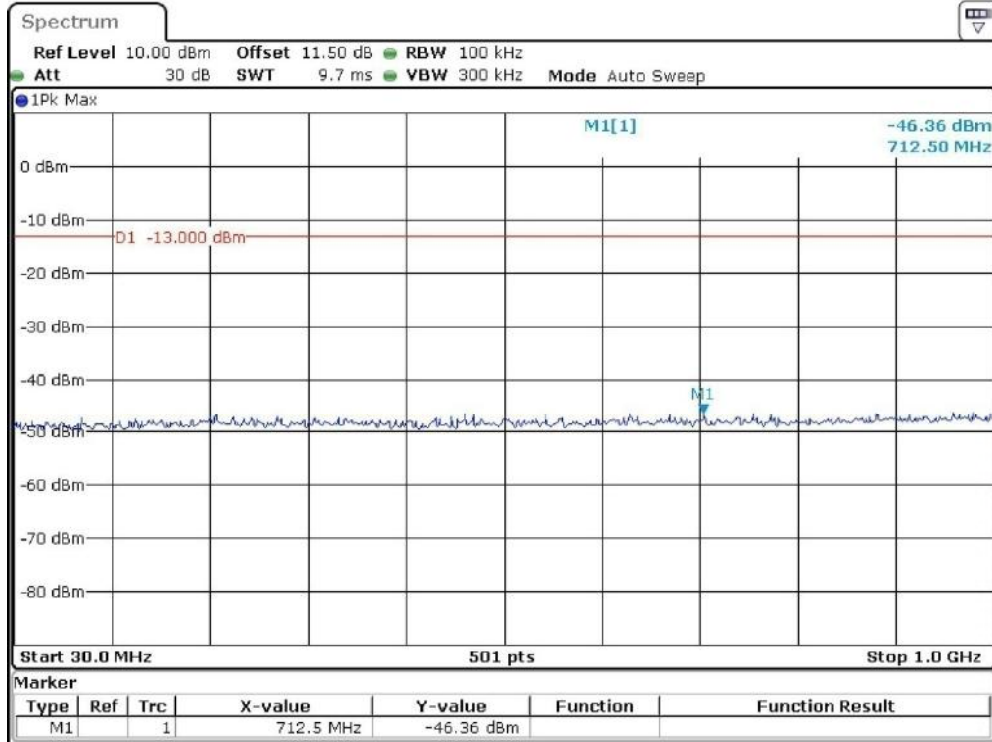

Band 2_10 MHz_Middle_QPSK_RB50#0_1(30MHz-1GHz)

Date: 11.JAN.2024 05:14:40