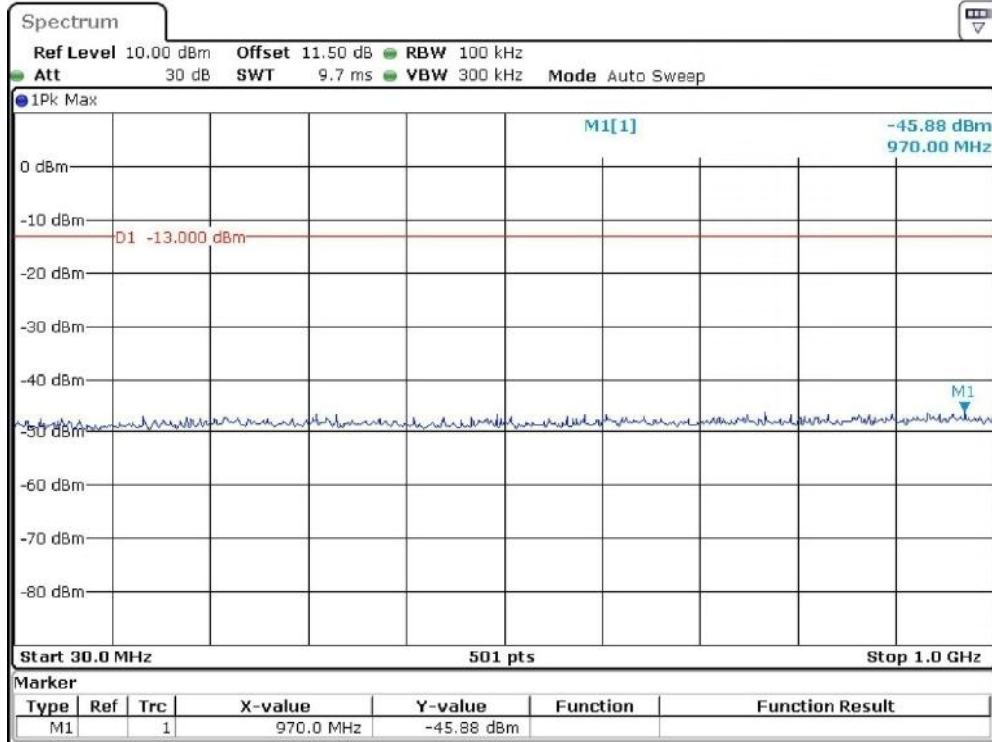

Band 2_5 MHz_High_QPSK_RB25#0_1(30MHz-1GHz)

Date: 11.JAN.2024 05:04:30