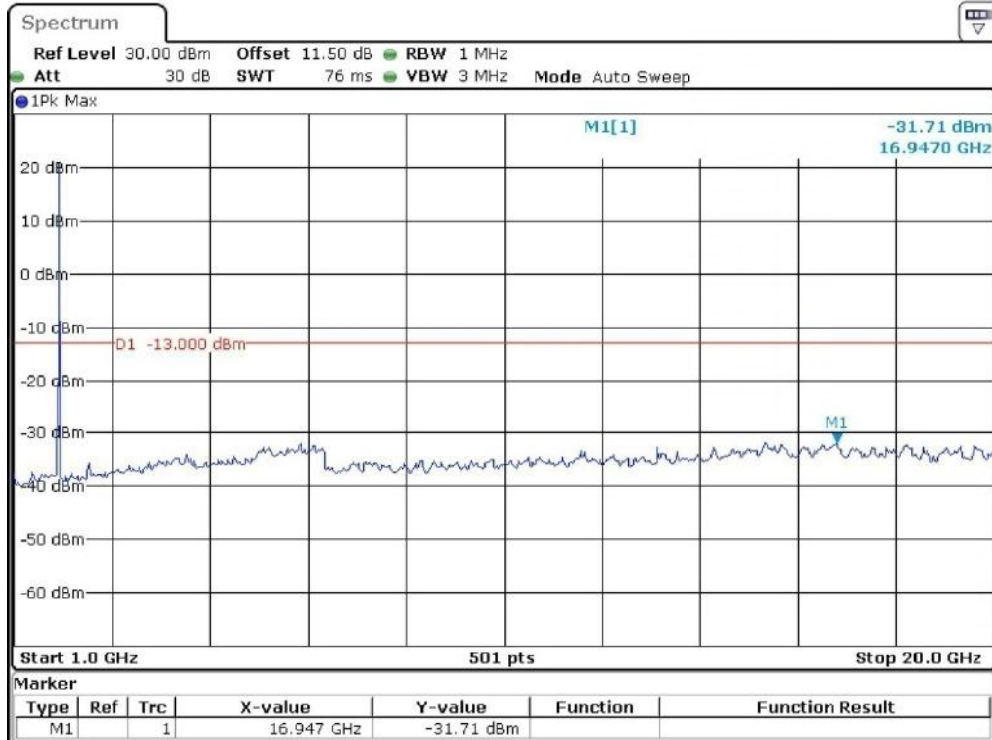

Date: 11.JAN.2024 05:13:47

Band 2_10 MHz_Low_QPSK_RB50#0_2(1GHz-20GHz)

Date: 11.JAN.2024 05:14:10

Band 2_10 MHz_Middle_QPSK_RB50#0_1(30MHz-1GHz)

Date: 11.JAN.2024 05:14:40

Band 2_10 MHz_Middle_QPSK_RB50#0_2(1GHz-20GHz)