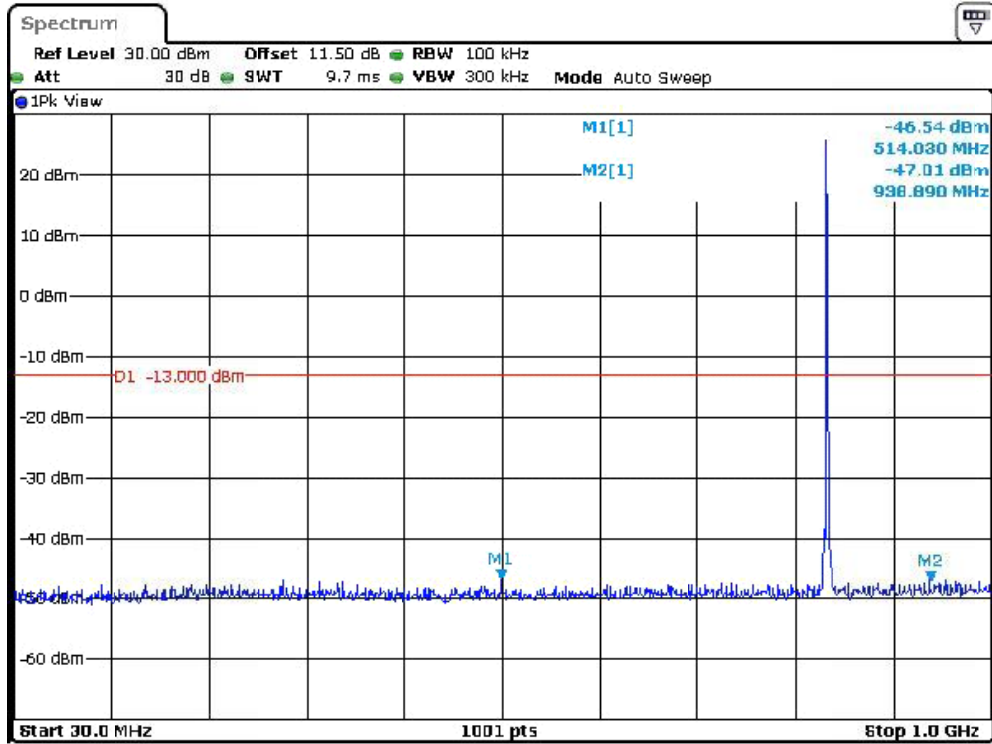

Band 5_1.4 MHz_Middle_QPSK_RB6#0_1(30MHz-1GHz)

Date: 12.JAN.2024 01:19:06