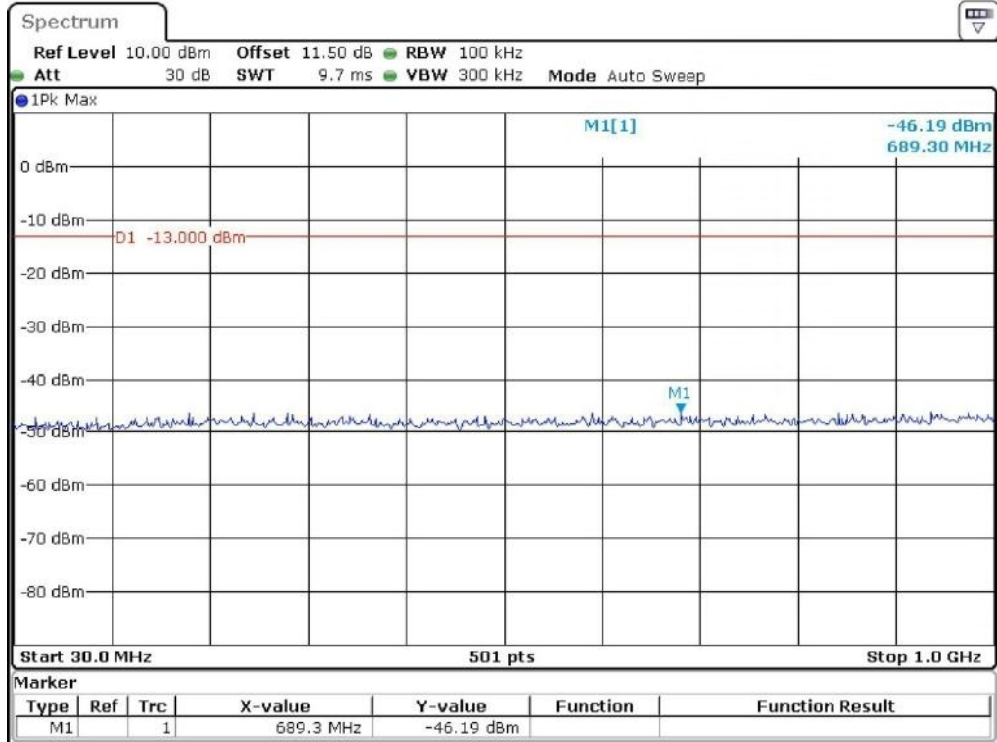

Band 2_1.4 MHz_Middle_QPSK_RB6#0_1(30MHz-1GHz)

Date: 11.JAN.2024 04:56:56