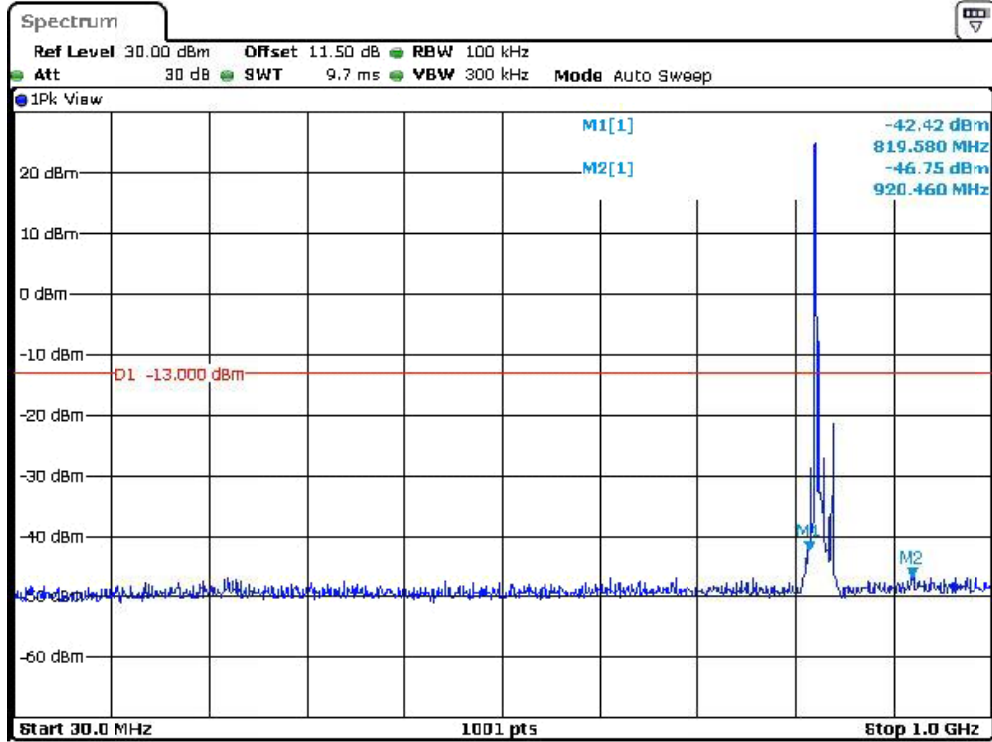

Date: 12.MAR.2024 00:16:38

Band 5_5 MHz_High_QPSK_RB25#0_1(30MHz-1GHz)

Date: 12.JAN.2024 01:26:15

Band 5_5 MHz_High_QPSK_RB25#0_2(1GHz-10GHz)

Date: 12.MAR.2024 00:17:01

Band 5_10 MHz_Low_QPSK_RB50#0_1(30MHz-1GHz)

Date: 12.JAN.2024 01:26:59

Band 5_10 MHz_Low_QPSK_RB50#0_2(1GHz-10GHz)

Date: 12.MAR.2024 00:17:21