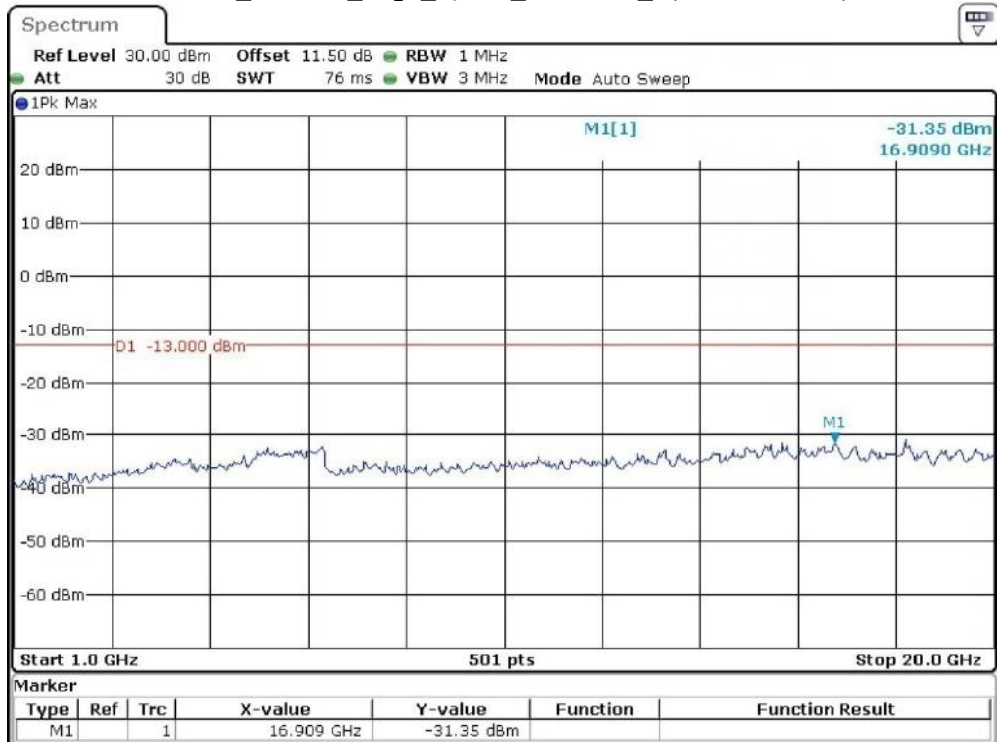

Band 2_20 MHz_High_QPSK_RB100#0_2(1GHz-20GHz)

Date: 11.JAN.2024 05:55:25