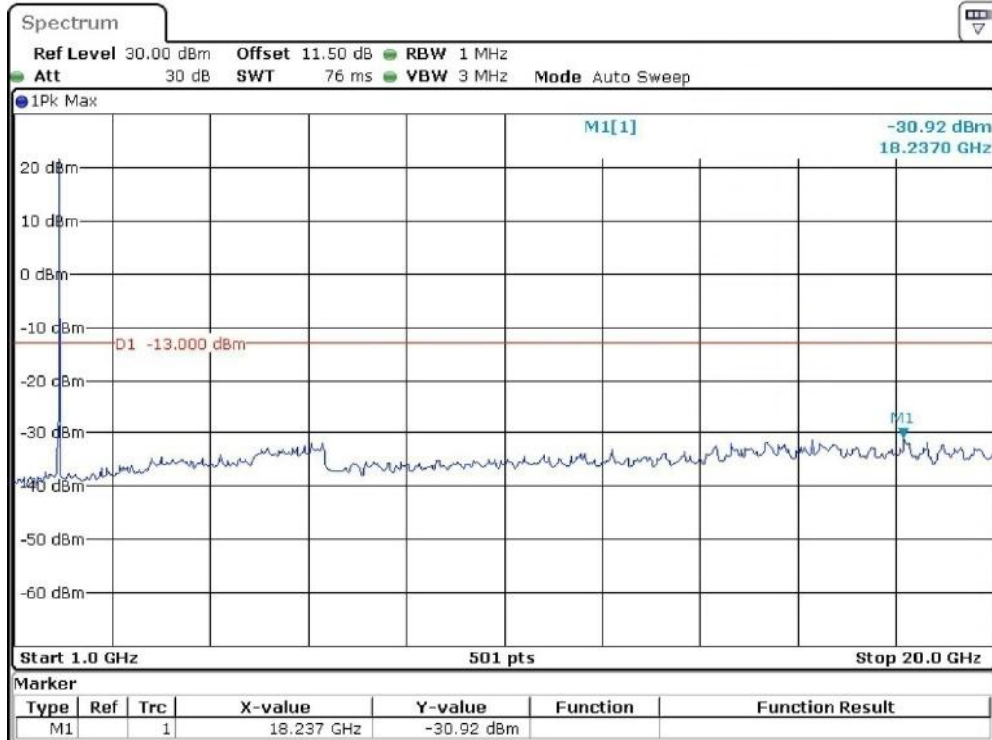

Date: 11.JAN.2024 05:02:36

Band 2_5 MHz_Low_QPSK_RB25#0_2(1GHz-20GHz)

Date: 11.JAN.2024 05:03:05

Band 2_5 MHz_Middle_QPSK_RB25#0_1(30MHz-1GHz)

Date: 11.JAN.2024 05:03:41

Band 2_5 MHz_Middle_QPSK_RB25#0_2(1GHz-20GHz)