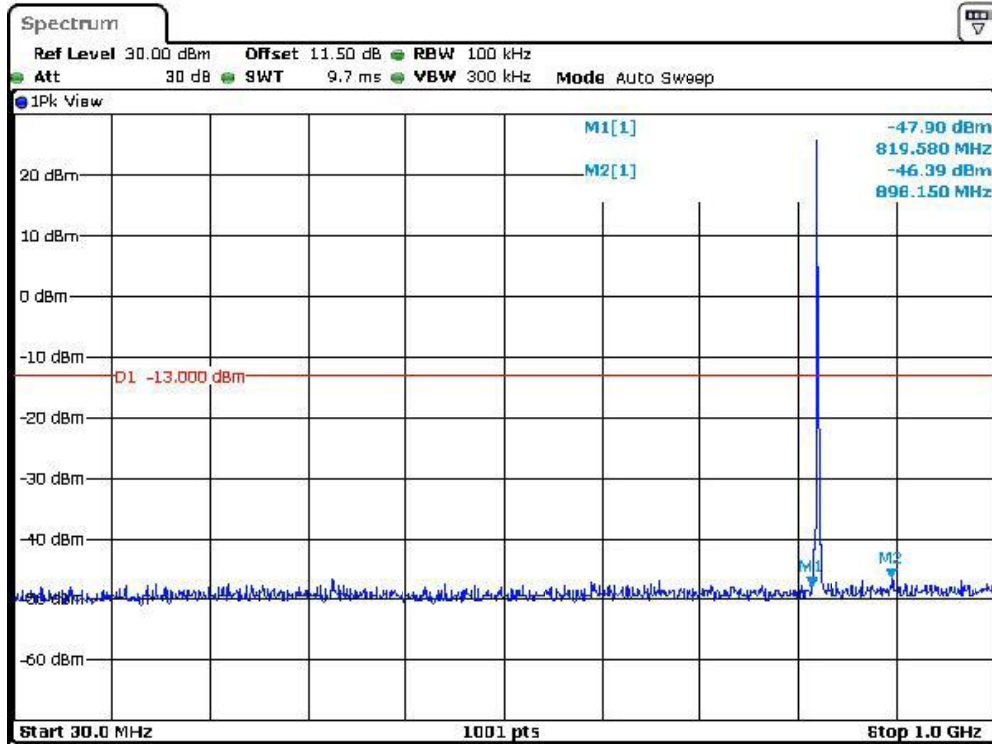

Date: 11.JAN.2024 05:54:25

Band 2_20 MHz_High_QPSK_RB100#0_1(30MHz-1GHz)

Date: 11.JAN.2024 05:54:59

Band 2_20 MHz_High_QPSK_RB100#0_2(1GHz-20GHz)

Date: 11.JAN.2024 05:55:25

Band 5_1.4 MHz_Low_QPSK_RB6#0_1(30MHz-1GHz)