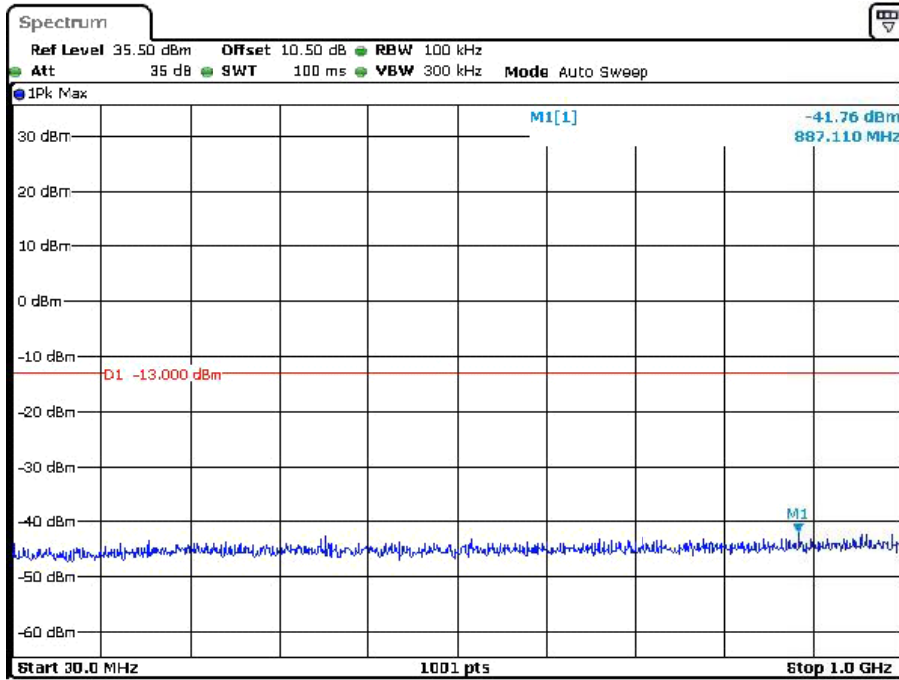

High Channel

Date: 12. JAN. 2024 06:36:36

Date: 12. JAN. 2024 06:36:47

PCS Band

GSM
Low Channel

Date: 13.JAN.2024 03:37:45

Date: 13.JAN.2024 03:42:45

Middle Channel