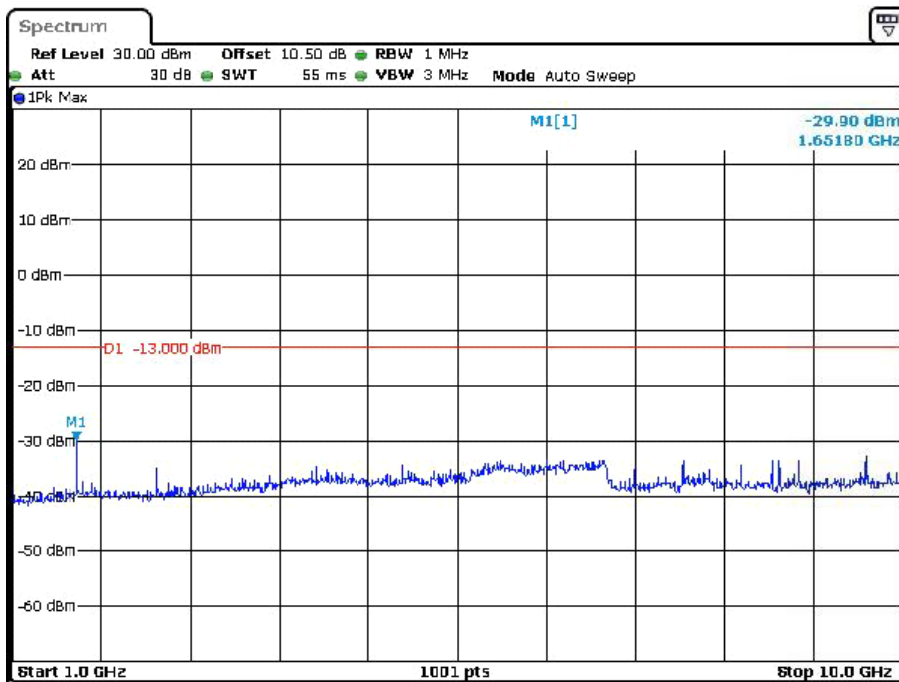

Cellular Band

**GSM
Low Channel**

Date: 12.JAN.2024 07:03:41

Date: 12.JAN.2024 07:04:19

Middle Channel

Date: 12. JAN. 2024 07:07:07

Date: 12. JAN. 2024 07:07:28

High Channel