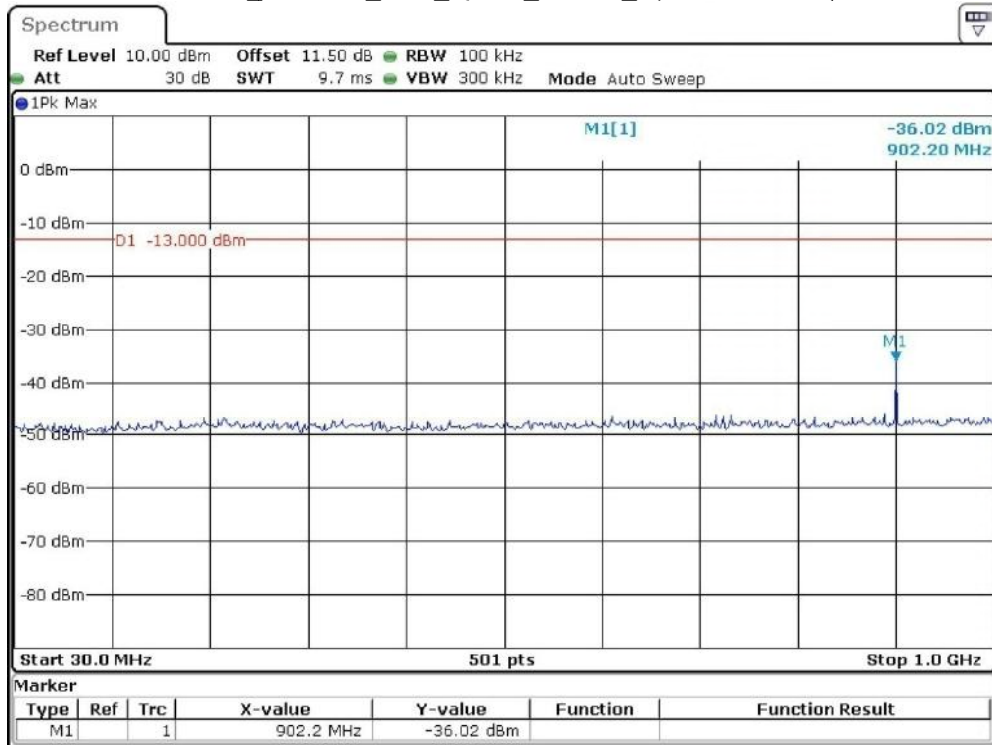

Middle Channel

Date: 12.JAN.2024 04:56:25

Date: 12.JAN.2024 04:56:01

High Channel

Date: 12. JAN. 2024 04:59:28

Date: 12. JAN. 2024 05:01:20

LTE Band

Band 2_1.4 MHz_Low_QPSK_RB6#0_1(30MHz-1GHz)