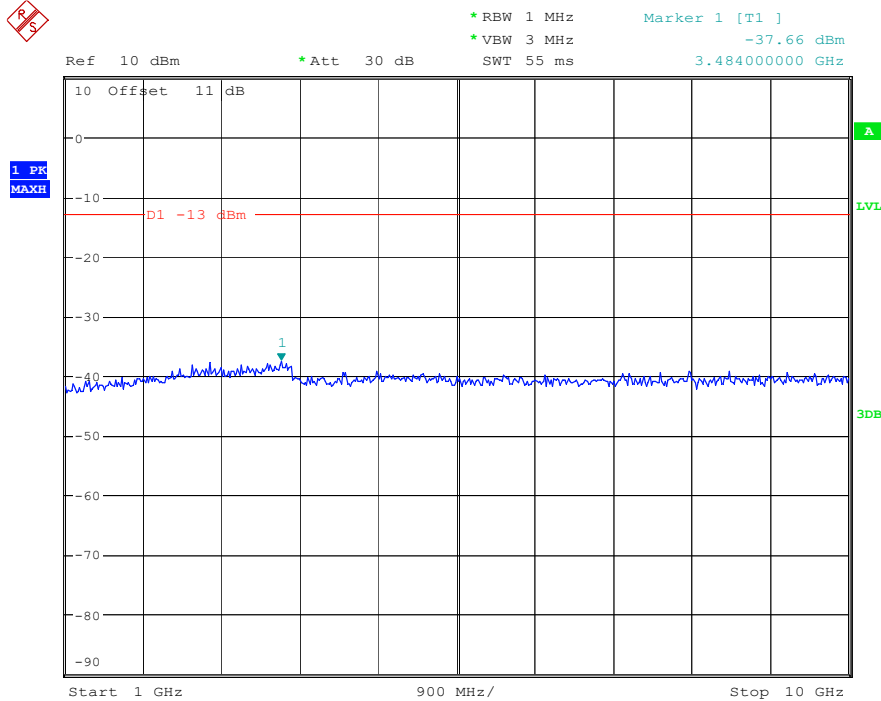

Date: 12.MAR.2024 00:14:34

Band 5_1.4 MHz_High_QPSK_RB6#0_1(30MHz-1GHz)

Date: 12.JAN.2024 01:22:36

Band 5_1.4 MHz_High_QPSK_RB6#0_2(1GHz-10GHz)

Date: 12.MAR.2024 00:14:54

Band 5_3 MHz_Low_QPSK_RB15#0_1(30MHz-1GHz)

Date: 12.JAN.2024 01:23:26

Band 5_3 MHz_Low_QPSK_RB15#0_2(1GHz-10GHz)

Date: 12.MAR.2024 00:15:14

Band 5_3 MHz_Middle_QPSK_RB15#0_1(30MHz-1GHz)

Date: 12.JAN.2024 01:23:56

Band 5_3 MHz_Middle_QPSK_RB15#0_2(1GHz-10GHz)

Date: 12.MAR.2024 00:15:38

Band 5_3 MHz_High_QPSK_RB15#0_1(30MHz-1GHz)

Date: 12.JAN.2024 01:24:29

Band 5_3 MHz_High_QPSK_RB15#0_2(1GHz-10GHz)

Date: 12.MAR.2024 00:15:58

Band 5_5 MHz_Low_QPSK_RB25#0_1(30MHz-1GHz)