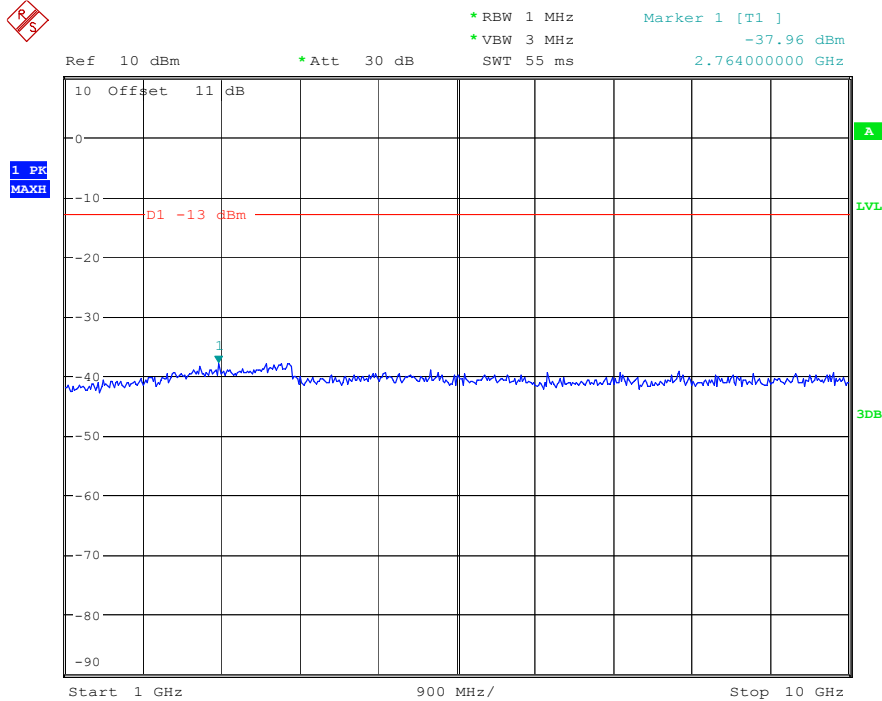

Date: 12.JAN.2024 01:18:33

Band 5_1.4 MHz_Low_QPSK_RB6#0_2(1GHz-10GHz)

Date: 12.MAR.2024 00:14:14

Band 5_1.4 MHz_Middle_QPSK_RB6#0_1(30MHz-1GHz)

Date: 12.JAN.2024 01:19:06

Band 5_1.4 MHz_Middle_QPSK_RB6#0_2(1GHz-10GHz)

Date: 12.MAR.2024 00:14:34

Band 5_1.4 MHz_High_QPSK_RB6#0_1(30MHz-1GHz)

Date: 12.JAN.2024 01:22:36

Band 5_1.4 MHz_High_QPSK_RB6#0_2(1GHz-10GHz)

Date: 12.MAR.2024 00:14:54

Band 5_3 MHz_Low_QPSK_RB15#0_1(30MHz-1GHz)