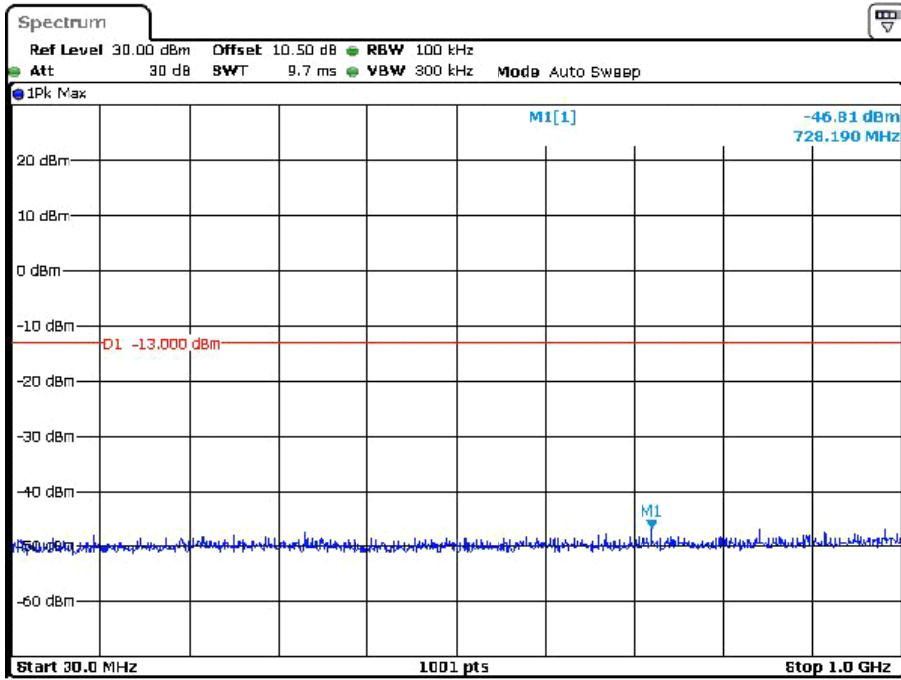

Date: 13.JAN.2024 03:29:02

Date: 13.JAN.2024 03:33:48

High Channel

Date: 13.JAN.2024 03:24:24

Date: 13.JAN.2024 03:25:46

RMC Low Channel

Date: 12.JAN.2024 04:44:35

Date: 12.JAN.2024 04:46:39

Middle Channel

Date: 12.JAN.2024 04:56:25

Date: 12.JAN.2024 04:56:01

High Channel

Date: 12. JAN. 2024 04:59:28

Date: 12. JAN. 2024 05:01:20

LTE Band

Band 2_1.4 MHz_Low_QPSK_RB6#0_1(30MHz-1GHz)