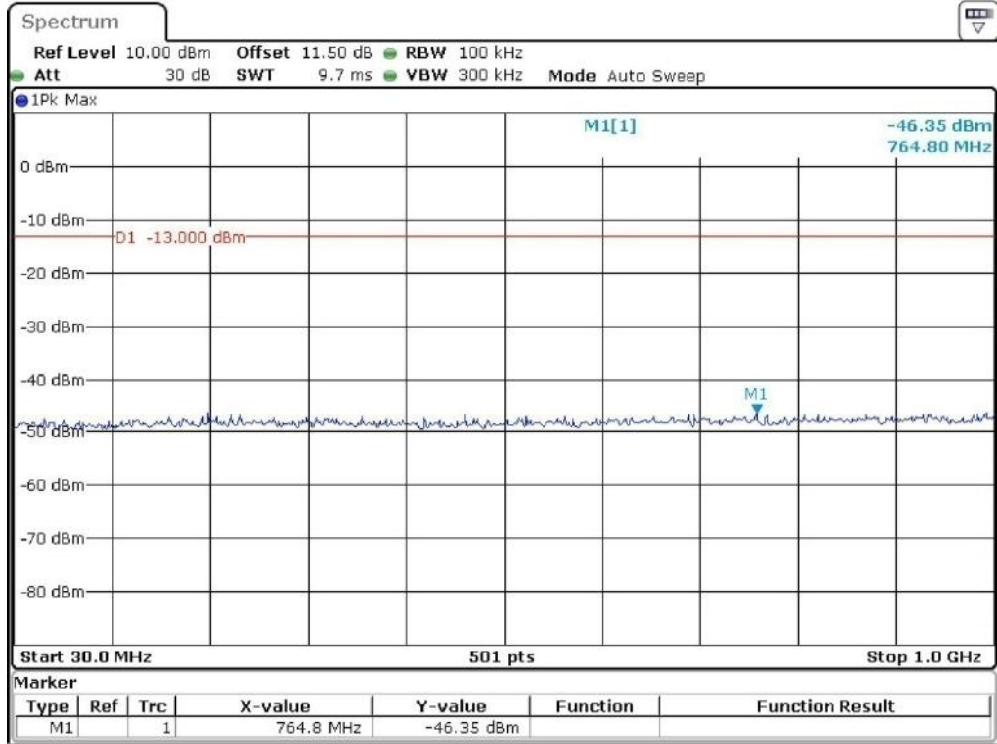

Date: 11.JAN.2024 05:00:34

Band 2_3 MHz_High_QPSK_RB15#0_1(30MHz-1GHz)

Date: 11.JAN.2024 05:01:06

Band 2_3 MHz_High_QPSK_RB15#0_2(1GHz-20GHz)

Date: 11.JAN.2024 05:01:30

Band 2_5 MHz_Low_QPSK_RB25#0_1(30MHz-1GHz)