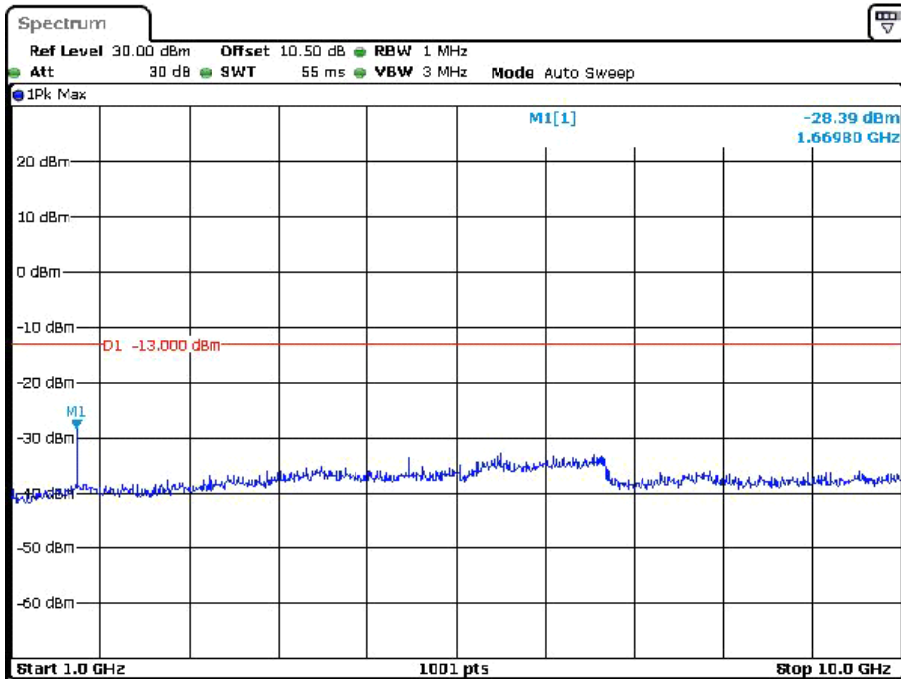

Cellular Band

**GSM
Low Channel**

Date: 12.JAN.2024 07:03:41

Date: 12.JAN.2024 07:04:19

Middle Channel

Date: 12. JAN. 2024 07:07:07

Date: 12. JAN. 2024 07:07:28

High Channel