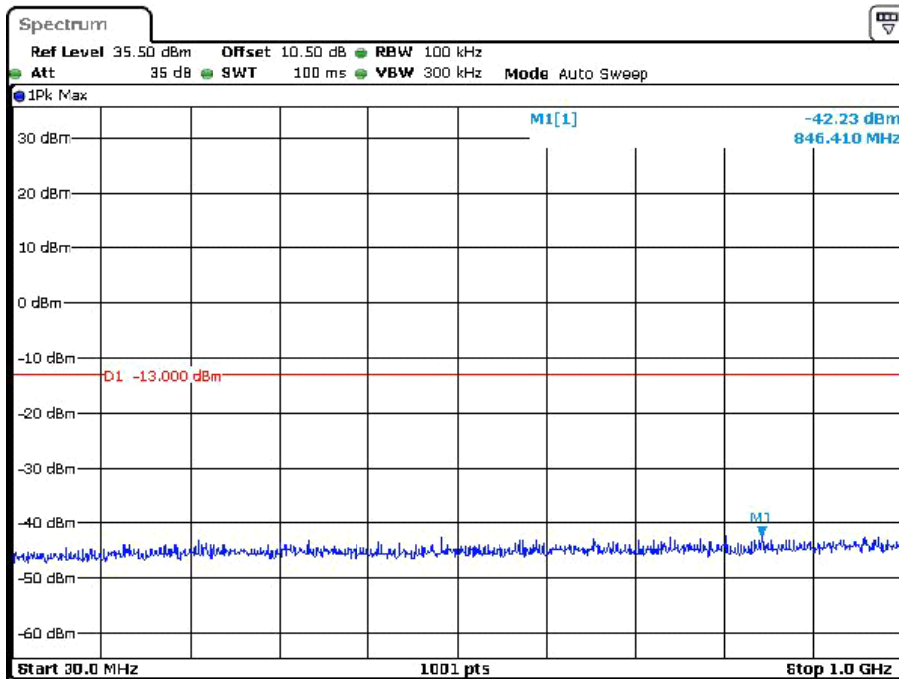

High Channel

Date: 12. JAN. 2024 06:36:36

Date: 12. JAN. 2024 06:36:47

PCS Band

GSM
Low Channel

Date: 13.JAN.2024 03:37:45

Date: 13.JAN.2024 03:42:45

Middle Channel