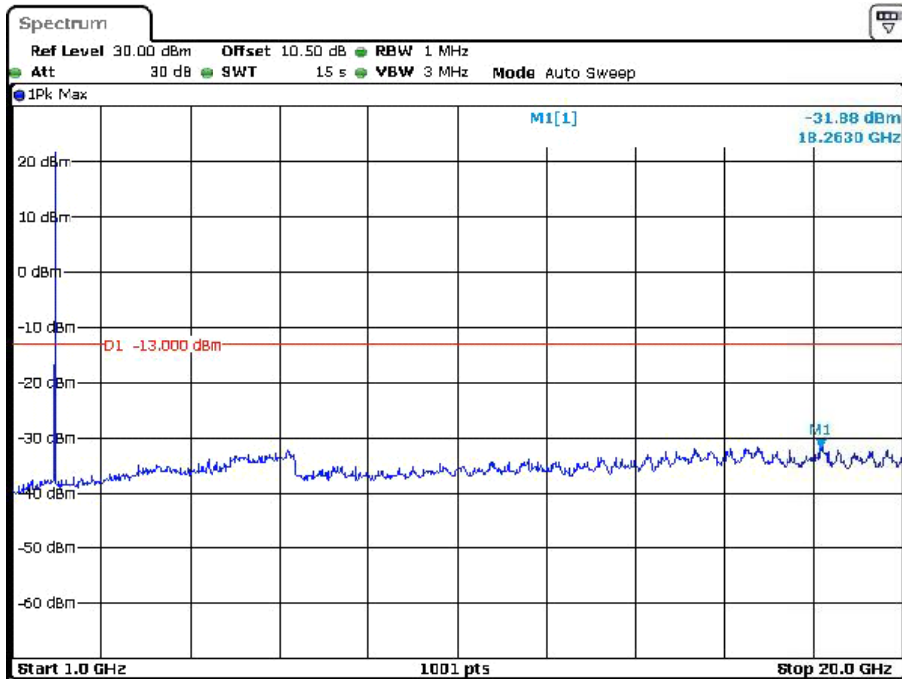

Middle Channel

Date: 12.JAN.2024 04:56:25

Date: 12.JAN.2024 04:56:01

High Channel

Date: 12. JAN. 2024 04:59:28

Date: 12. JAN. 2024 05:01:20

LTE Band

Band 2_1.4 MHz_Low_QPSK_RB6#0_1(30MHz-1GHz)