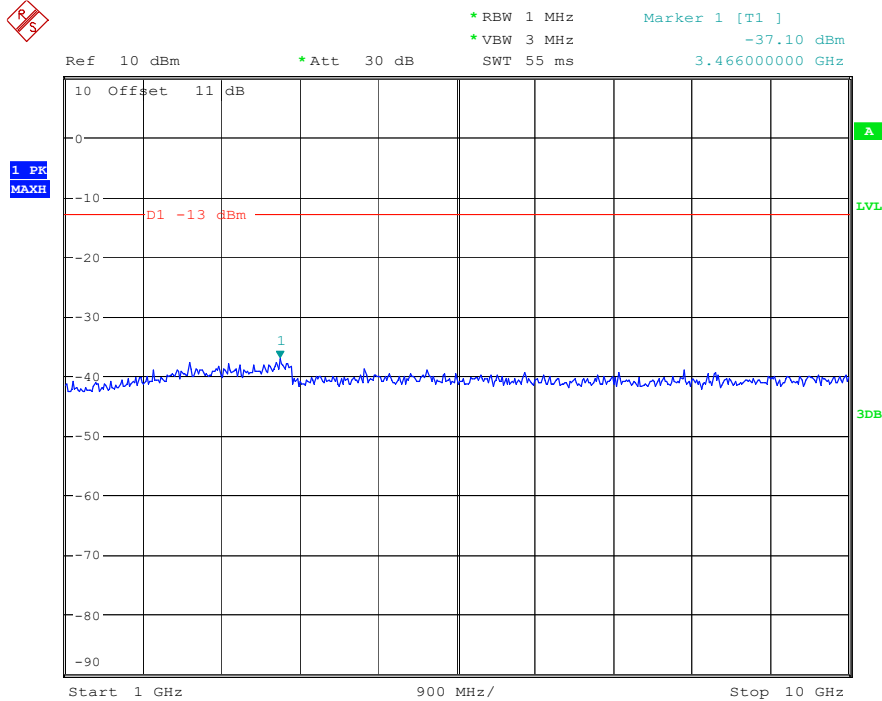

Date: 12.JAN.2024 01:23:26

Band 5_3 MHz_Low_QPSK_RB15#0_2(1GHz-10GHz)

Date: 12.MAR.2024 00:15:14

Band 5_3 MHz_Middle_QPSK_RB15#0_1(30MHz-1GHz)

Date: 12.JAN.2024 01:23:56

Band 5_3 MHz_Middle_QPSK_RB15#0_2(1GHz-10GHz)

Date: 12.MAR.2024 00:15:38

Band 5_3 MHz_High_QPSK_RB15#0_1(30MHz-1GHz)

Date: 12.JAN.2024 01:24:29

Band 5_3 MHz_High_QPSK_RB15#0_2(1GHz-10GHz)

Date: 12.MAR.2024 00:15:58

Band 5_5 MHz_Low_QPSK_RB25#0_1(30MHz-1GHz)