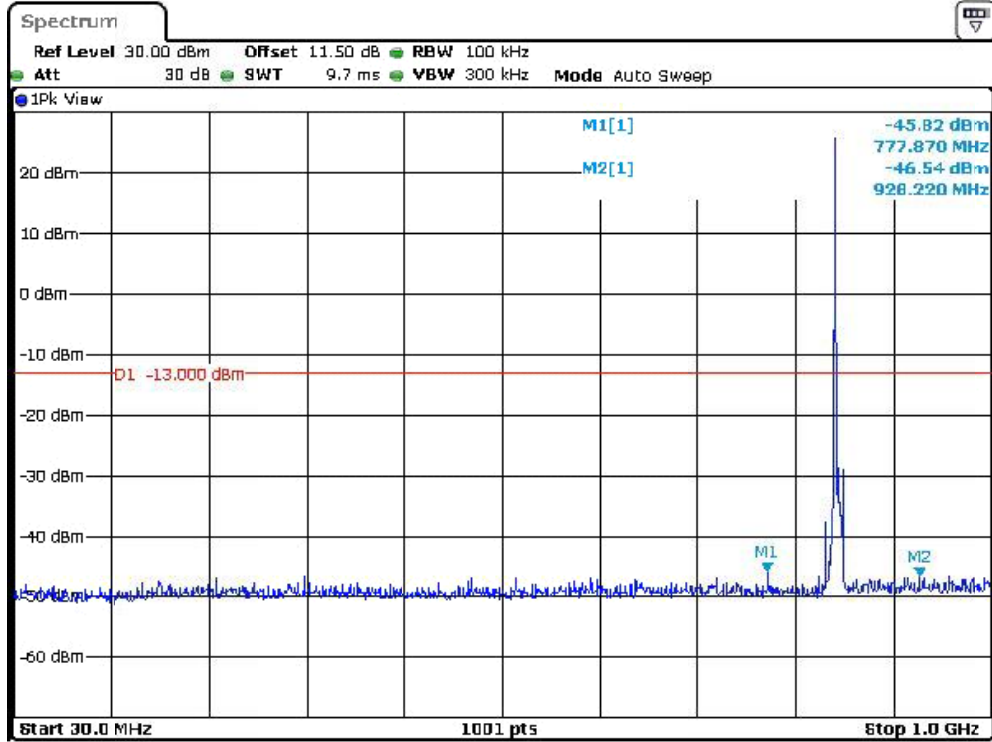

Band 5_5 MHz_High_QPSK_RB25#0_1(30MHz-1GHz)

Date: 12.JAN.2024 01:26:15