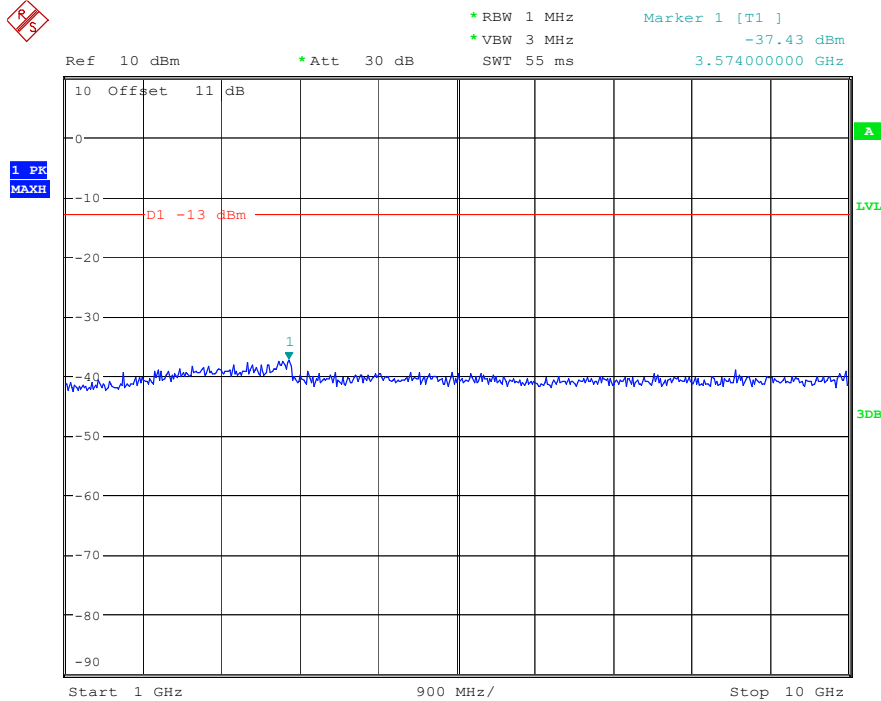

Date: 12.JAN.2024 01:18:33

Band 5_1.4 MHz_Low_QPSK_RB6#0_2(1GHz-10GHz)

Date: 12.MAR.2024 00:14:14

Band 5_1.4 MHz_Middle_QPSK_RB6#0_1(30MHz-1GHz)

Date: 12.JAN.2024 01:19:06

Band 5_1.4 MHz_Middle_QPSK_RB6#0_2(1GHz-10GHz)

Date: 12.MAR.2024 00:14:34

Band 5_1.4 MHz_High_QPSK_RB6#0_1(30MHz-1GHz)

Date: 12.JAN.2024 01:22:36

Band 5_1.4 MHz_High_QPSK_RB6#0_2(1GHz-10GHz)

Date: 12.MAR.2024 00:14:54

Band 5_3 MHz_Low_QPSK_RB15#0_1(30MHz-1GHz)