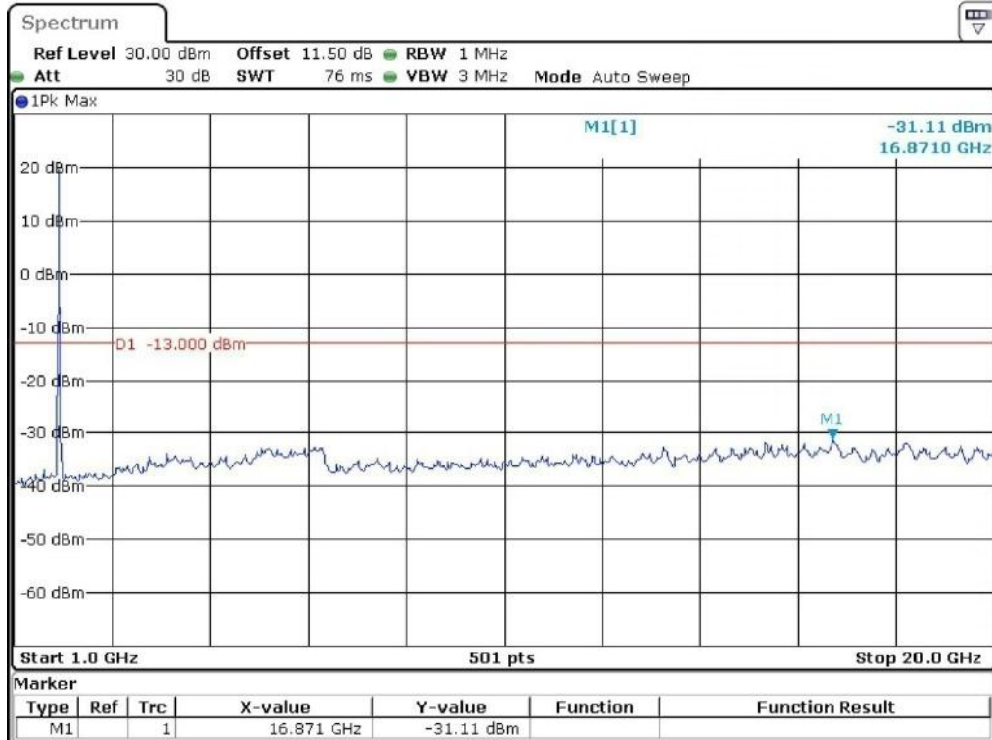

Date: 11.JAN.2024 05:17:05

Band 2_15 MHz_Low_QPSK_RB75#0_2(1GHz-20GHz)

Date: 11.JAN.2024 05:17:34

Band 2_15 MHz_Middle_QPSK_RB75#0_1(30MHz-1GHz)

Date: 11.JAN.2024 05:18:04

Band 2_15 MHz_Middle_QPSK_RB75#0_2(1GHz-20GHz)