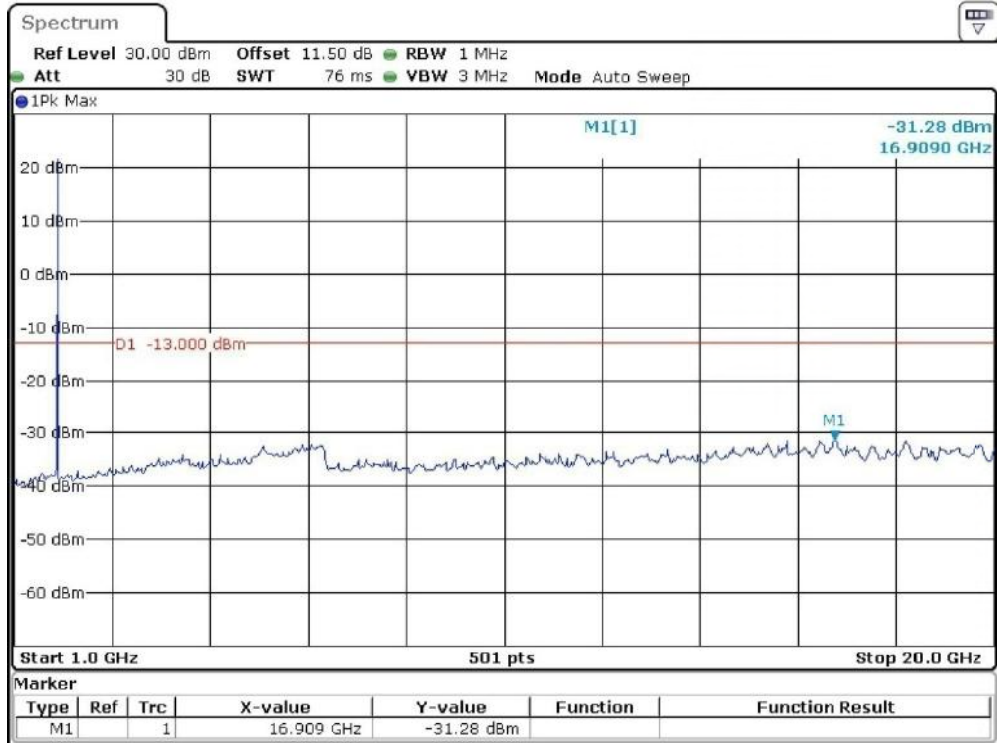

Band 2_5 MHz_Low_QPSK_RB25#0_2(1GHz-20GHz)

Date: 11.JAN.2024 05:03:05