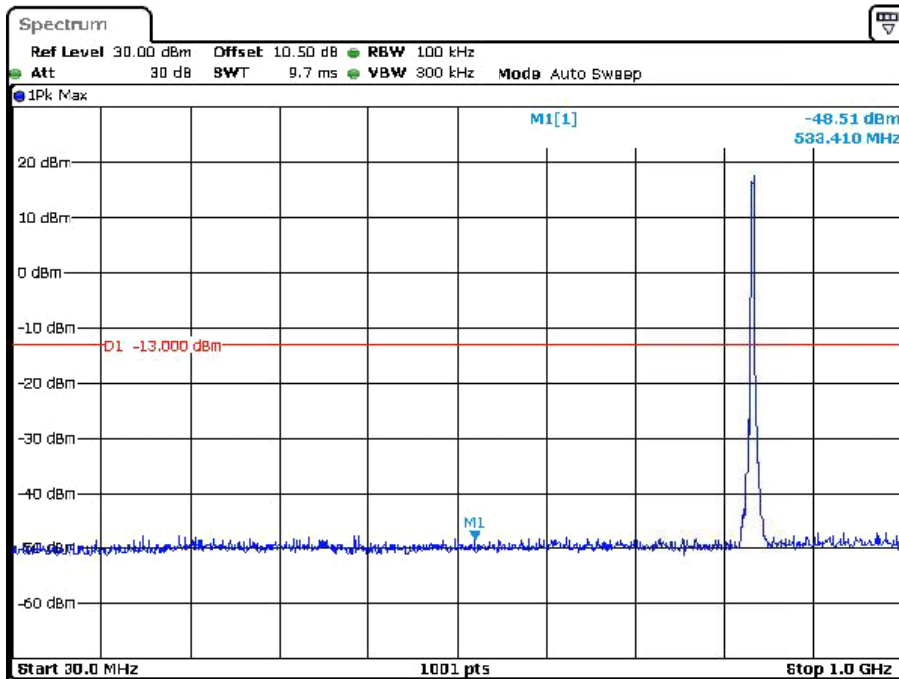

Middle Channel

Date: 12.JAN.2024 06:32:19