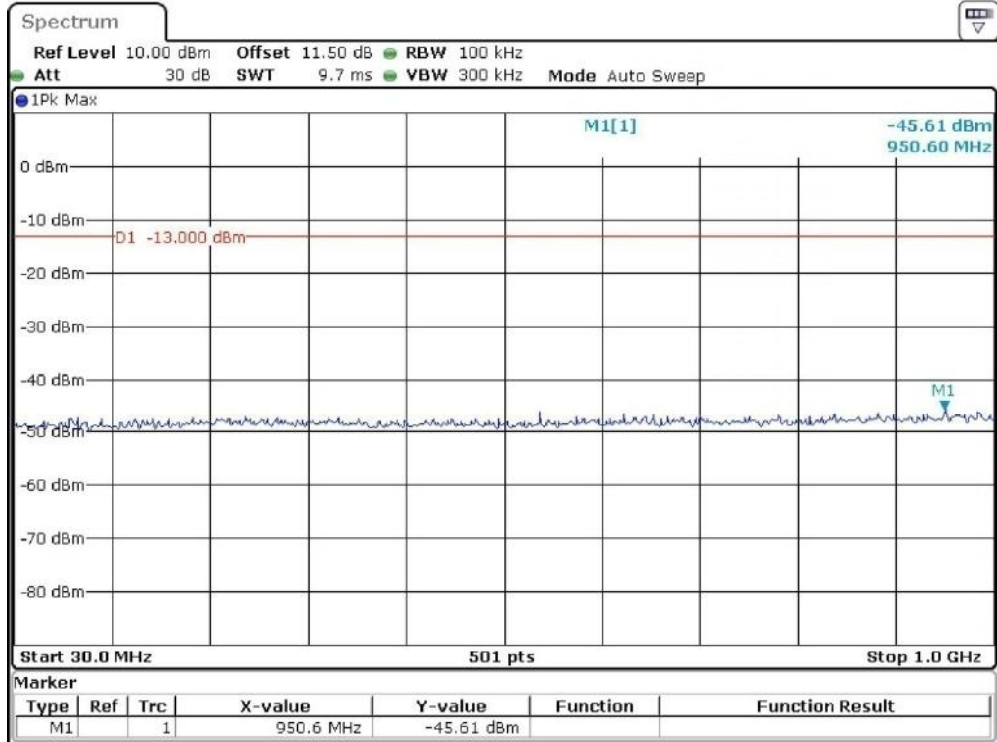

Band 2_1.4 MHz_High_QPSK_RB6#0_1(30MHz-1GHz)

Date: 11.JAN.2024 04:57:58