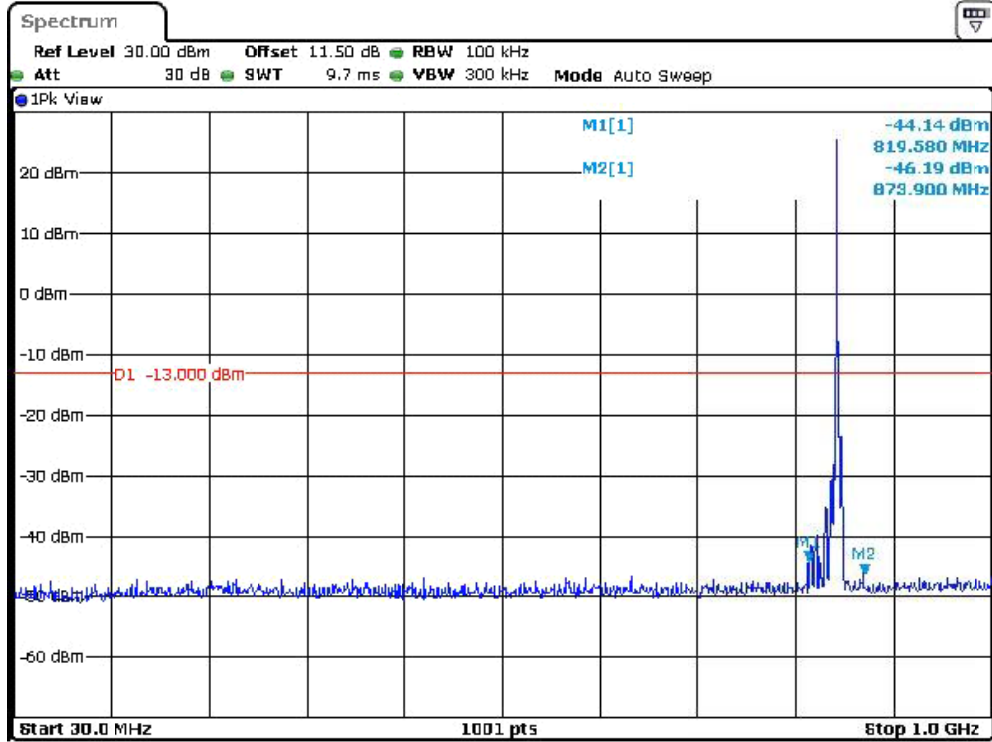

Band 5_3 MHz_High_QPSK_RB15#0_1(30MHz-1GHz)

Date: 12.JAN.2024 01:24:29