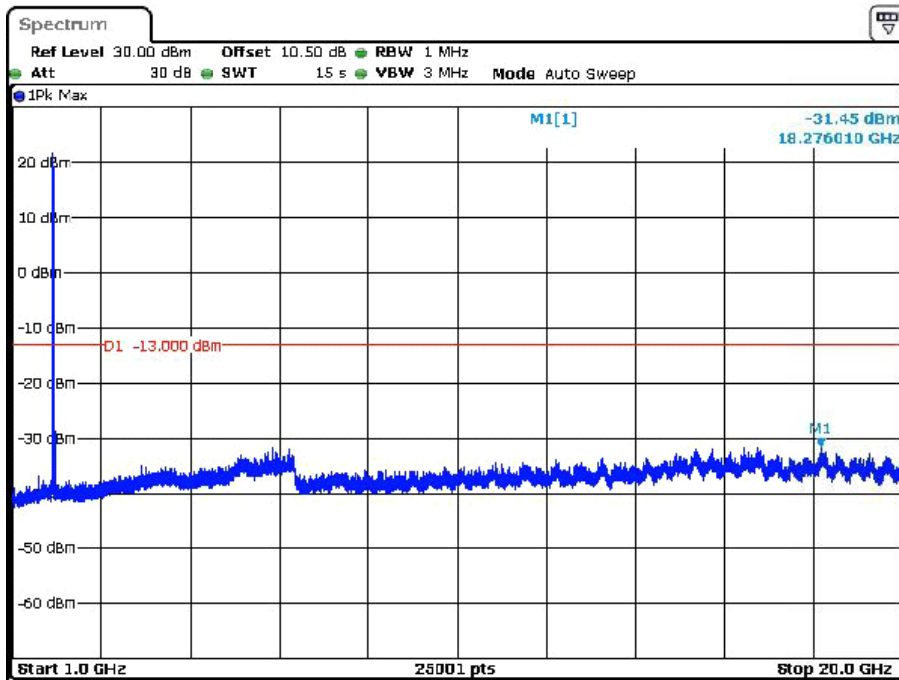

Date: 13.JAN.2024 03:29:02

Date: 13.JAN.2024 03:33:48

High Channel

Date: 13.JAN.2024 03:24:24

Date: 13.JAN.2024 03:25:46

RMC Low Channel

Date: 12.JAN.2024 04:44:35

Date: 12.JAN.2024 04:46:39

Middle Channel

Date: 12.JAN.2024 04:56:25

Date: 12.JAN.2024 04:56:01

High Channel

Date: 12. JAN. 2024 04:59:28

Date: 12. JAN. 2024 05:01:20

LTE Band

Band 2_1.4 MHz_Low_QPSK_RB6#0_1(30MHz-1GHz)