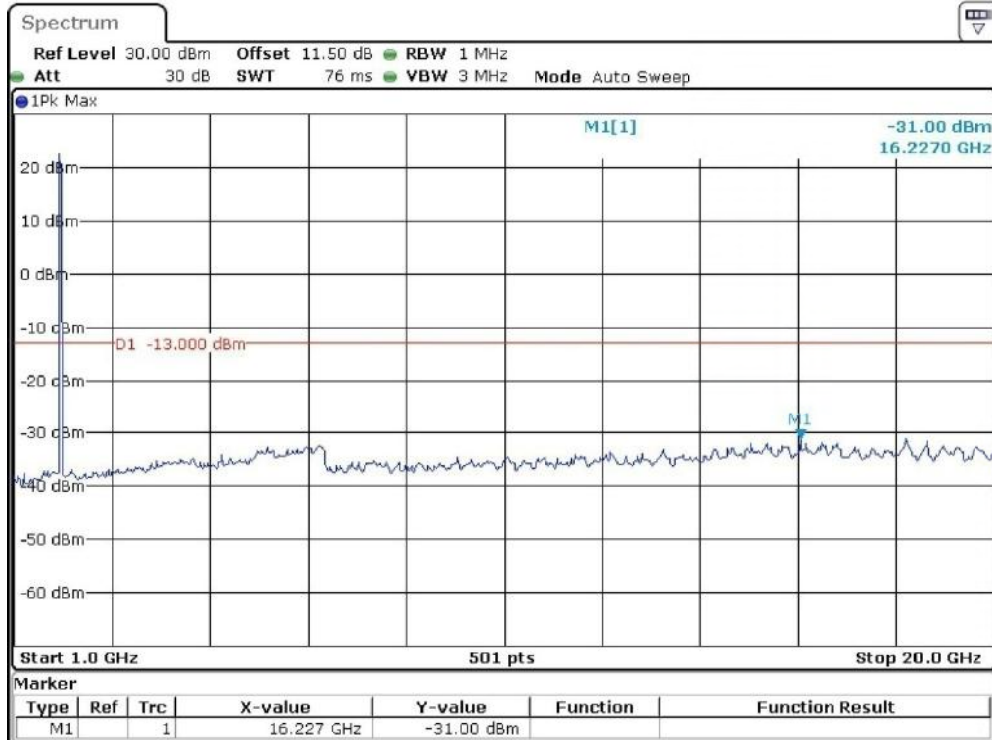

Band 2_3 MHz_High_QPSK_RB15#0_2(1GHz-20GHz)

Date: 11.JAN.2024 05:01:30