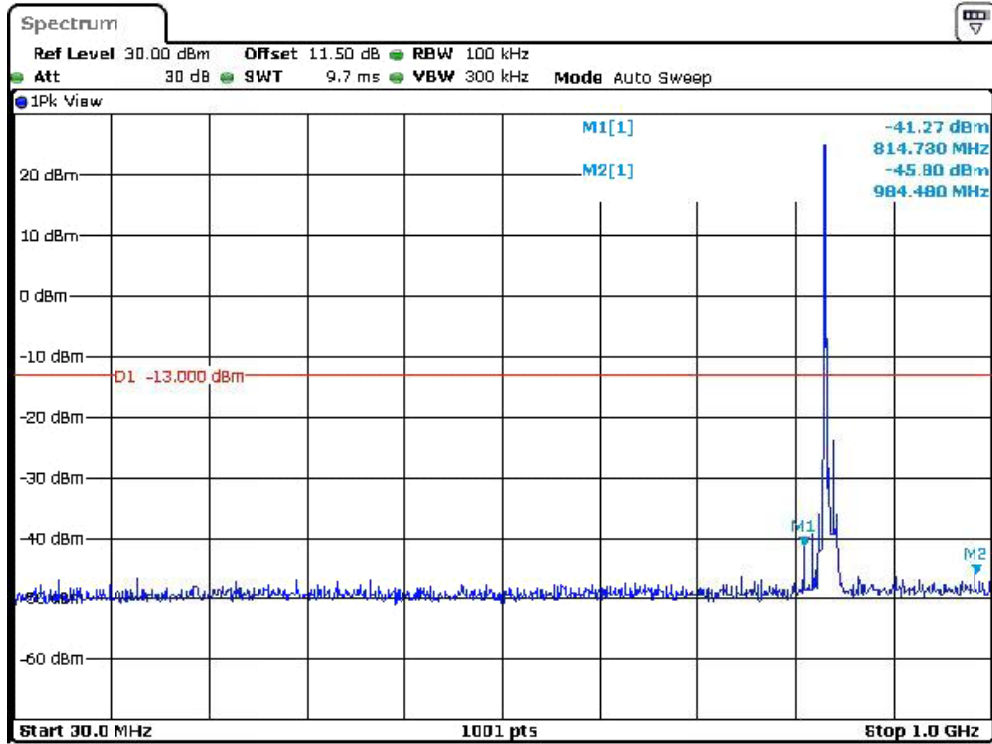

Band 5_5 MHz_Middle_QPSK_RB25#0_1(30MHz-1GHz)

Date: 12.JAN.2024 01:25:45