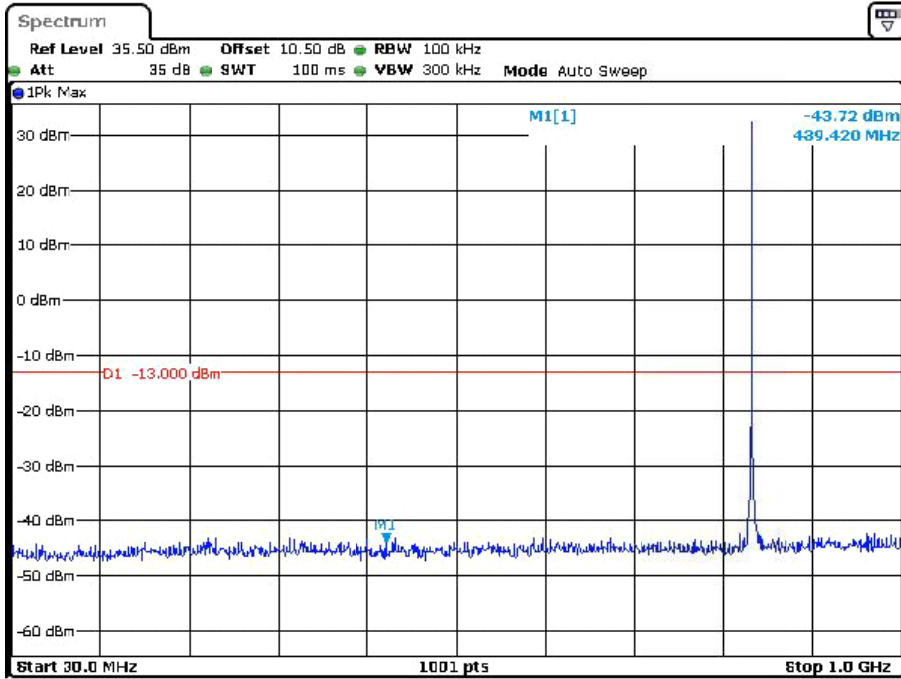

Cellular Band

**GSM
Low Channel**

Date: 12.JAN.2024 07:03:41

Date: 12.JAN.2024 07:04:19

Middle Channel

Date: 12. JAN. 2024 07:07:07

Date: 12. JAN. 2024 07:07:28

High Channel