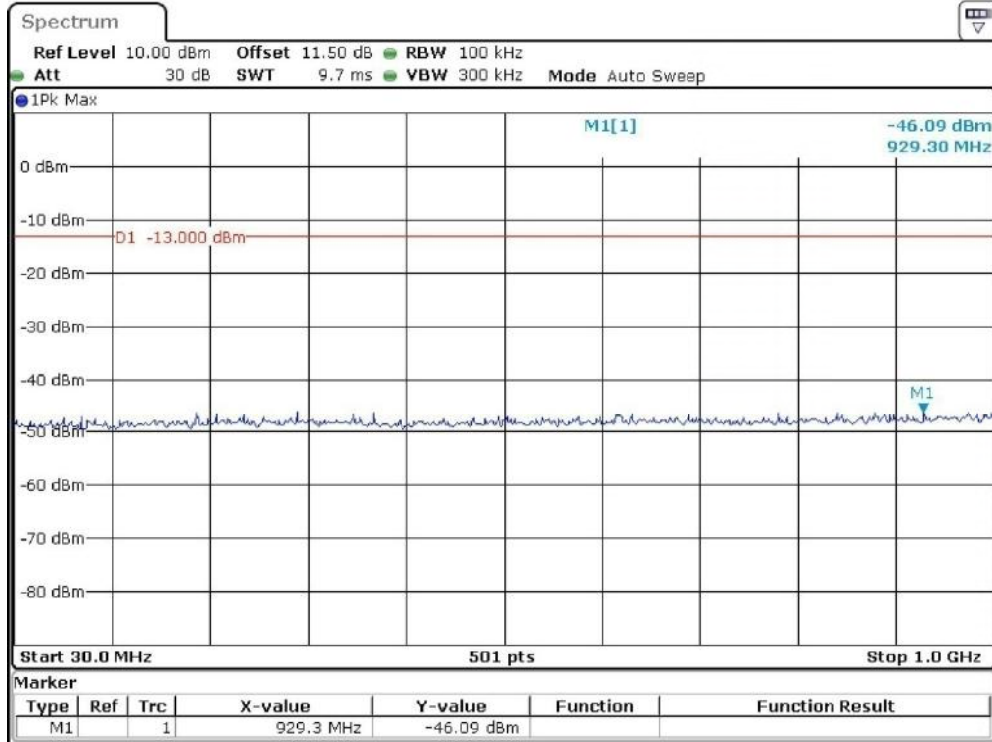

Band 2_5 MHz_Middle_QPSK_RB25#0_1(30MHz-1GHz)

Date: 11.JAN.2024 05:03:41