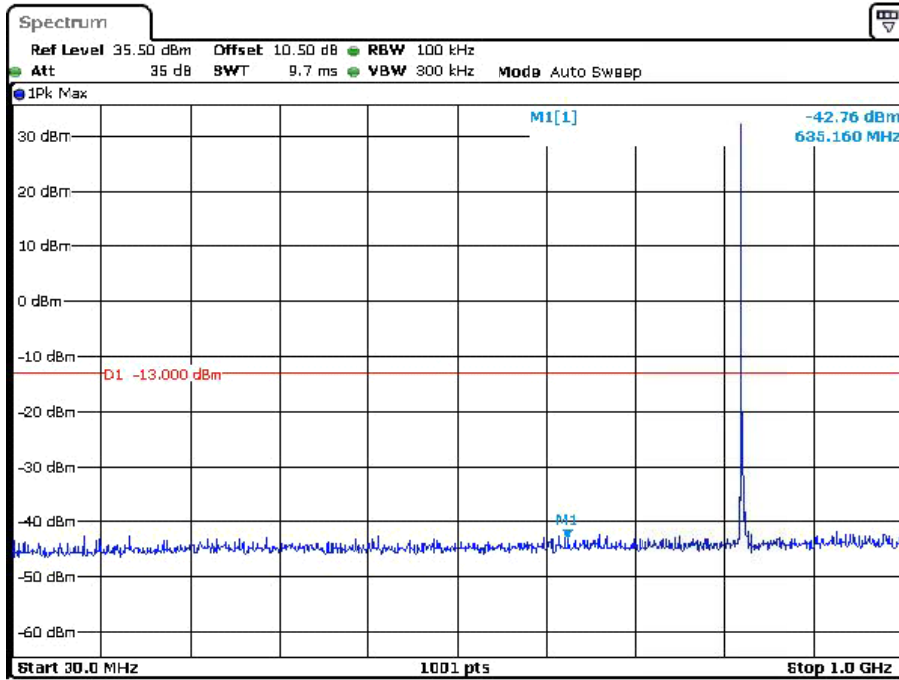

Cellular Band

**GSM
Low Channel**

Date: 12.JAN.2024 07:03:41

Date: 12.JAN.2024 07:04:19

Middle Channel

Date: 12. JAN. 2024 07:07:07

Date: 12. JAN. 2024 07:07:28

High Channel