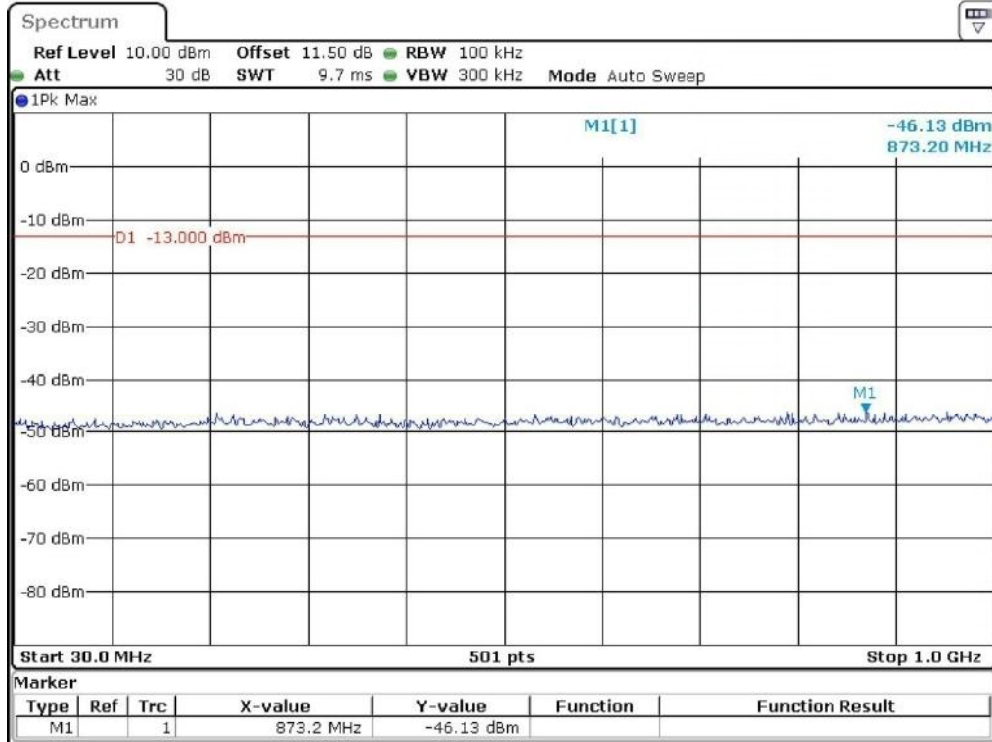

Band 2_3 MHz_High_QPSK_RB15#0_1(30MHz-1GHz)

Date: 11.JAN.2024 05:01:06