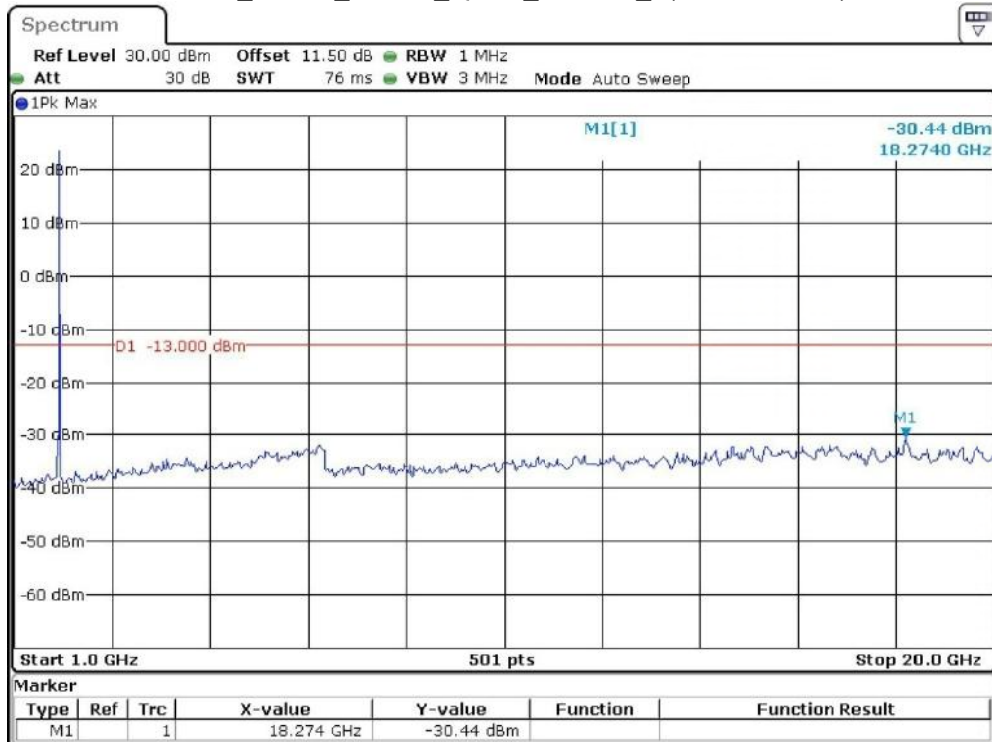

Date: 11.JAN.2024 04:59:16

Band 2_3 MHz_Low_QPSK_RB15#0_2(1GHz-20GHz)

Date: 11.JAN.2024 04:59:39

Band 2_3 MHz_Middle_QPSK_RB15#0_1(30MHz-1GHz)

Date: 11.JAN.2024 05:00:11

Band 2_3 MHz_Middle_QPSK_RB15#0_2(1GHz-20GHz)