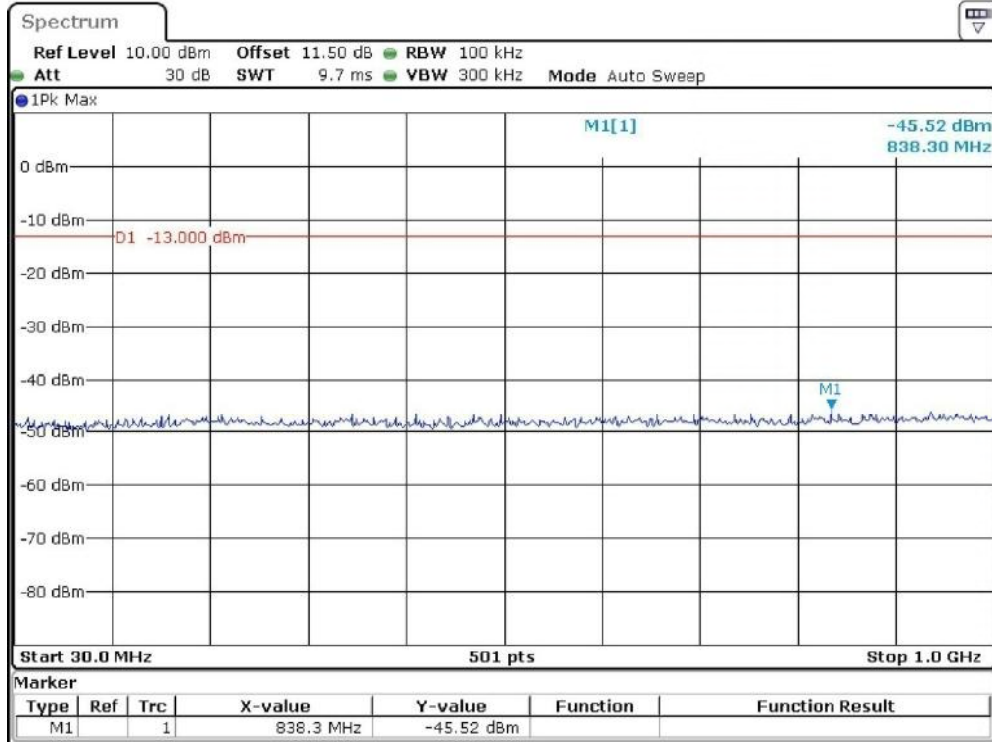

Band 2_10 MHz_High_QPSK_RB50#0_1(30MHz-1GHz)

Date: 11.JAN.2024 05:15:38