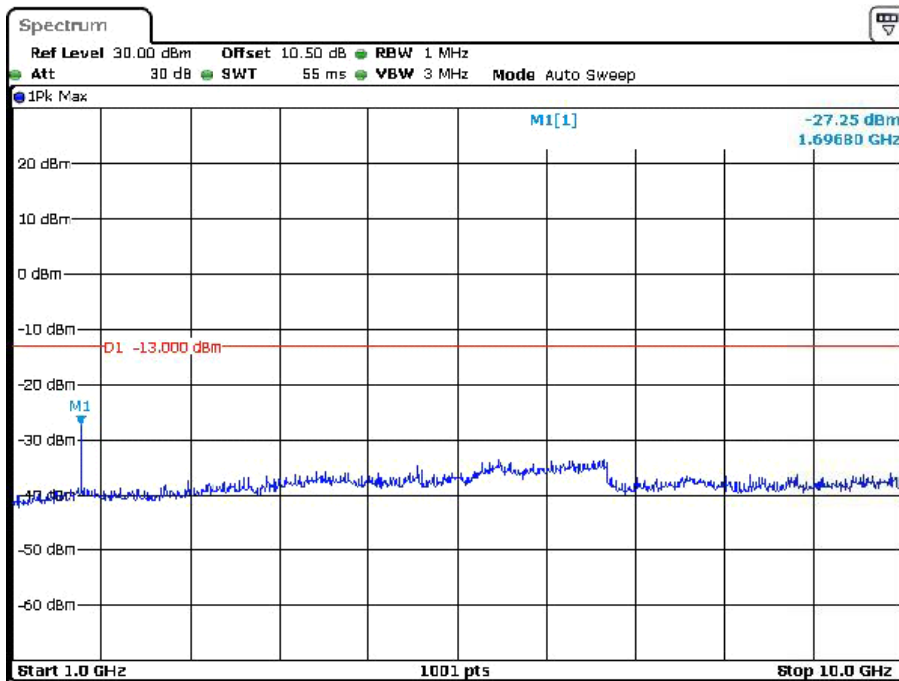

Date: 12. JAN. 2024 07:14:13