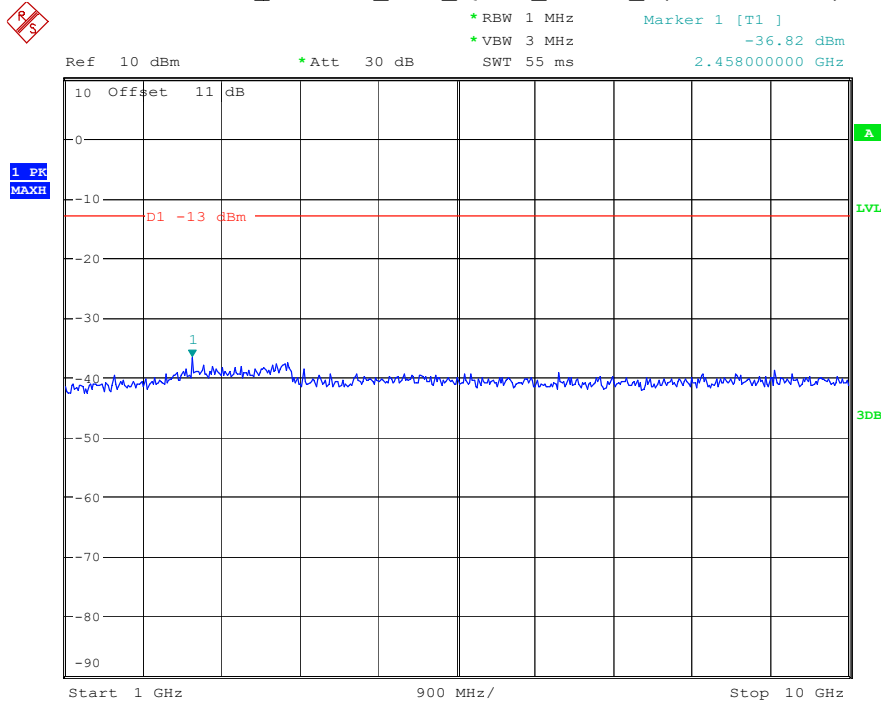

Date: 11.JAN.2024 05:54:25

Band 2_20 MHz_High_QPSK_RB100#0_1(30MHz-1GHz)

Date: 11.JAN.2024 05:54:59

Band 2_20 MHz_High_QPSK_RB100#0_2(1GHz-20GHz)

Date: 11.JAN.2024 05:55:25

Band 5_1.4 MHz_Low_QPSK_RB6#0_1(30MHz-1GHz)

Date: 12.JAN.2024 01:18:33

Band 5_1.4 MHz_Low_QPSK_RB6#0_2(1GHz-10GHz)

Date: 12.MAR.2024 00:14:14

Band 5_1.4 MHz_Middle_QPSK_RB6#0_1(30MHz-1GHz)

Date: 12.JAN.2024 01:19:06

Band 5_1.4 MHz_Middle_QPSK_RB6#0_2(1GHz-10GHz)