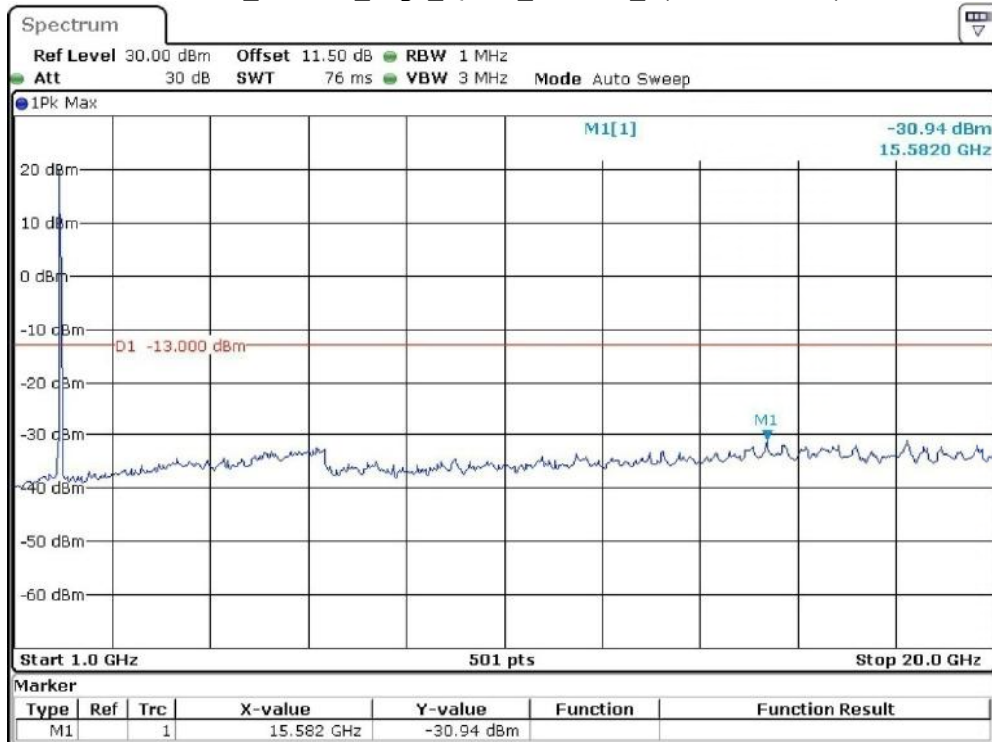

Band 2_15 MHz_High_QPSK_RB75#0_2(1GHz-20GHz)

Date: 11.JAN.2024 05:19:16