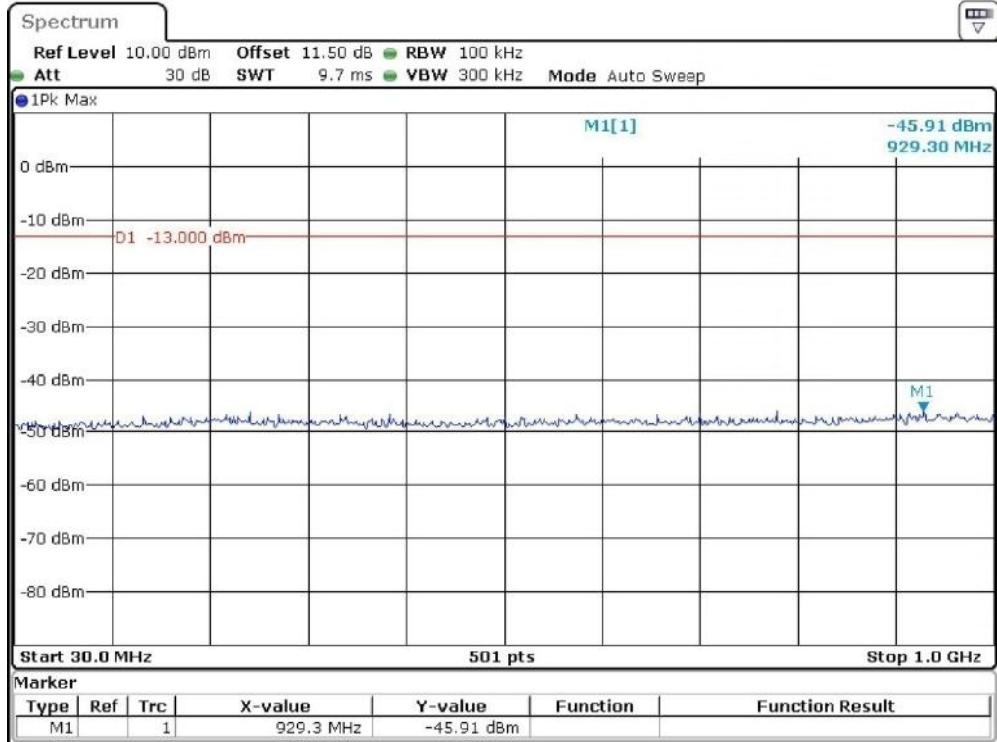

Band 2_20 MHz_High_QPSK_RB100#0_1(30MHz-1GHz)

Date: 11.JAN.2024 05:54:59