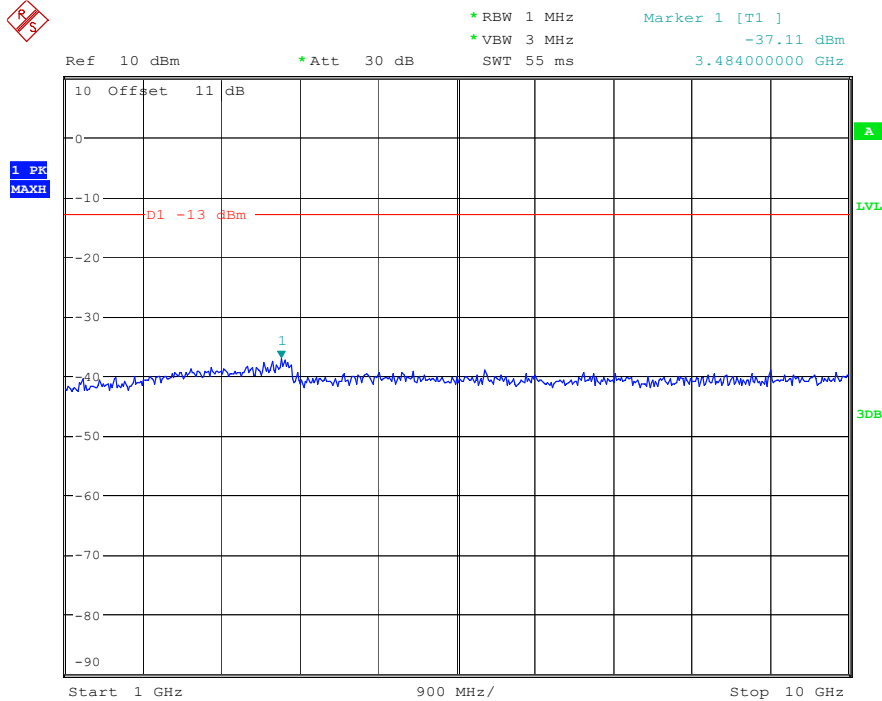

Date: 12.MAR.2024 00:16:38

Band 5_5 MHz_High_QPSK_RB25#0_1(30MHz-1GHz)

Date: 12.JAN.2024 01:26:15

Band 5_5 MHz_High_QPSK_RB25#0_2(1GHz-10GHz)

Date: 12.MAR.2024 00:17:01

Band 5_10 MHz_Low_QPSK_RB50#0_1(30MHz-1GHz)

Date: 12.JAN.2024 01:26:59

Band 5_10 MHz_Low_QPSK_RB50#0_2(1GHz-10GHz)

Date: 12.MAR.2024 00:17:21