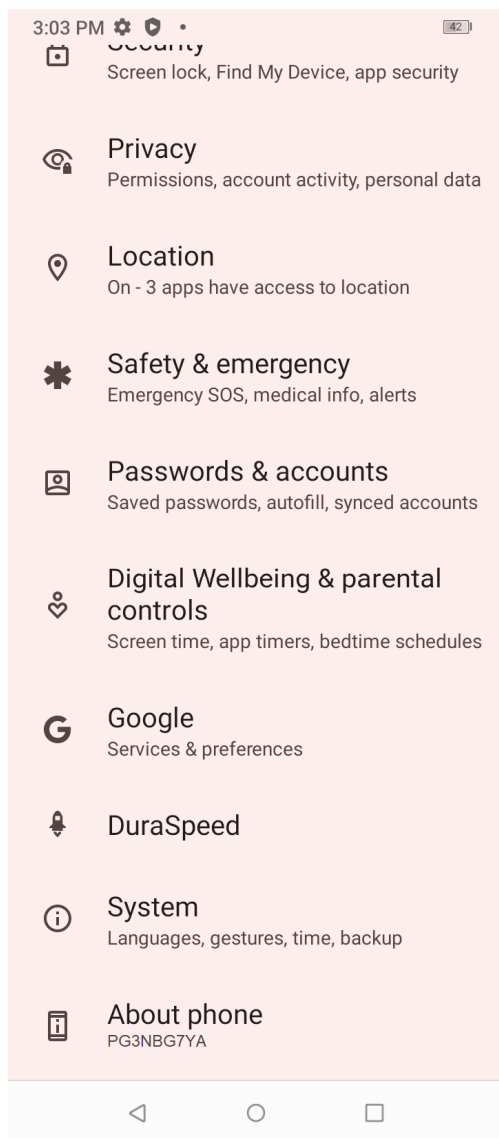

## The E-label information

To access the e-label information, in the device,  
Choose: Settings > About phone > Authentication information

Detailed as follows:

Scroll through the menu to find and select Settings

Scroll down in Settings to find and select About phone

Scroll down in About phone to find and select Authentication information

 System updates

 Device name PG3NBG7YA	 Version information Baseband, kernel version
 Android version 12	 CPU MT6765
 Running memory 4.0 GB	 Storage Available: 116 GB Total: 128 GB
 Model PG3NBG7YA	 Configuration name
 <b>Authentication information</b> Authentication information	 Legal information User use agreement, Privacy policy
 SIM SIM1:Not available SIM2:Not available	 Status IMEI,IP address
 Build number	