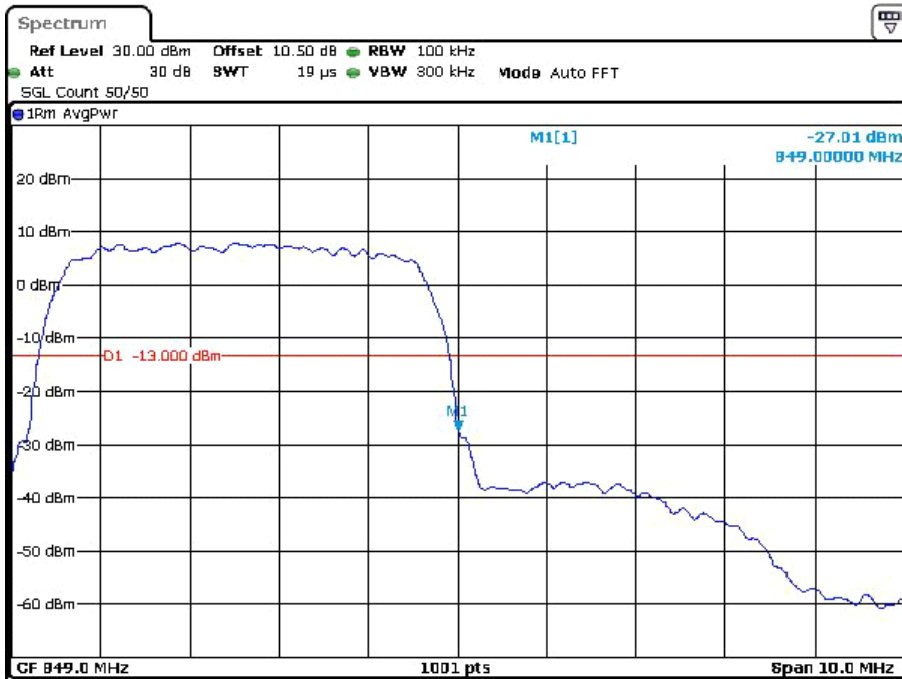

Date: 22.DEC.2023 15:55:34