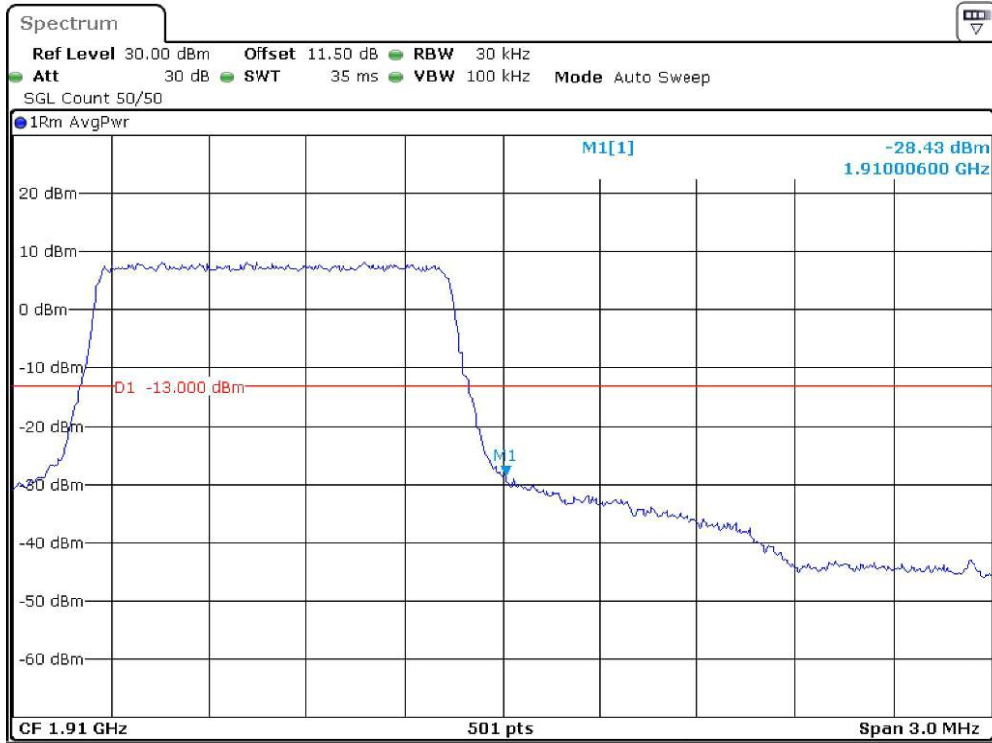

**LTE Band
Full RB**

Band-2_1.4-MHz_Low_QPSK_RB6#0

Date: 19.DEC.2023 21:07:26

Band-2_1.4-MHz_Low_16QAM_RB6#0

Date: 19.DEC.2023 21:07:32

Band-2_1.4-MHz_High_QPSK_RB6#0

Date: 19.DEC.2023 21:07:40

Band-2_1.4-MHz_High_16QAM_RB6#0