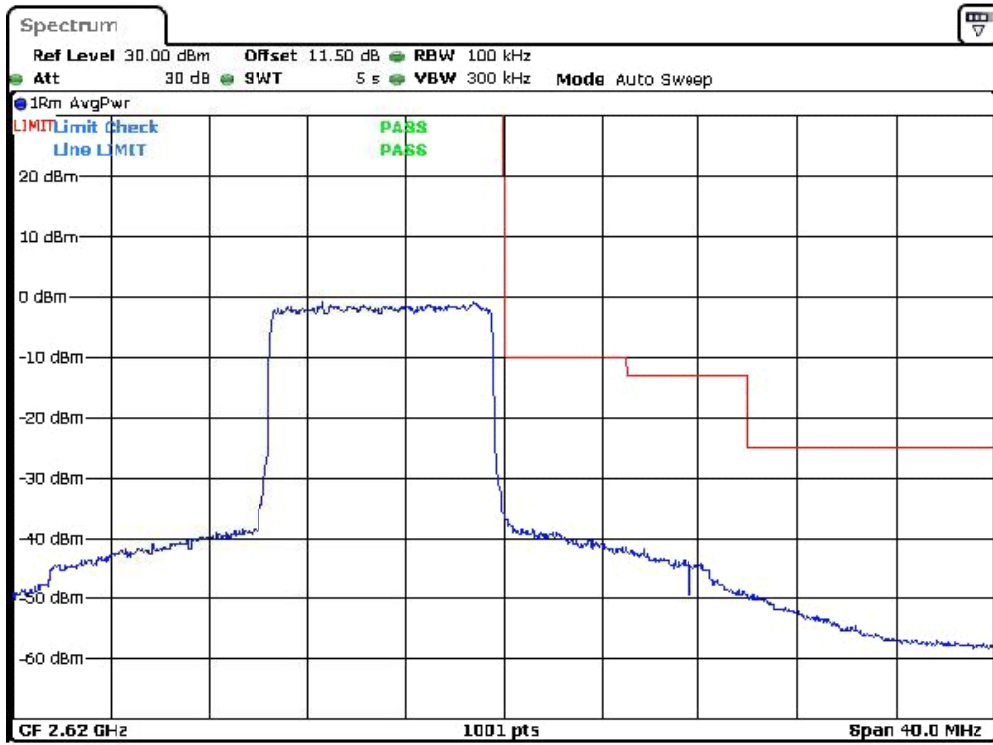

Band-38-5M-Bandedge-H-QPSK-FullRB0

Date: 22.DEC.2023 21:40:48

Band-38-5M-Bandedge-L-16QAM-FullRB0

Date: 22.DEC.2023 21:41:24

Band-38-5M-Bandedge-L-QPSK-FullRB0

Date: 22.DEC.2023 21:40:08

Band-38-10M-Bandedge-H-16QAM-FullRB0