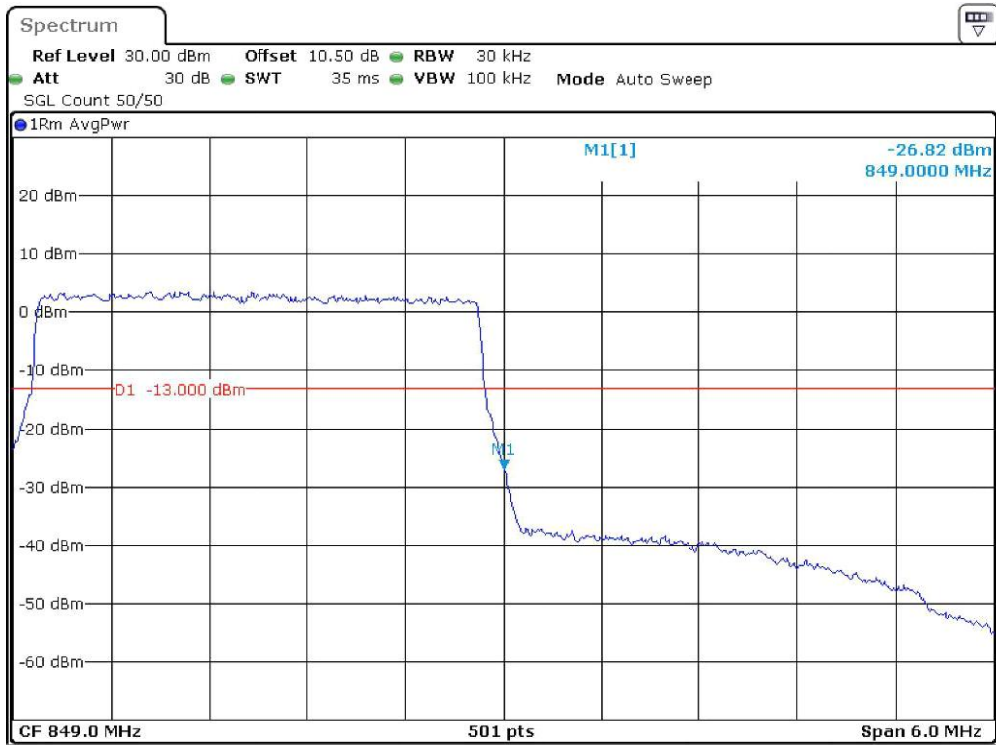

Date: 19.DEC.2023 22:52:27

Band-5_3-MHz_Low_QPSK_RB15#0

Date: 19.DEC.2023 22:52:38

Band-5_3-MHz_Low_16QAM_RB15#0

Date: 19.DEC.2023 22:52:45

Band-5_3-MHz_High_QPSK_RB15#0

Date: 19.DEC.2023 22:52:53

Band-5_3-MHz_High_16QAM_RB15#0