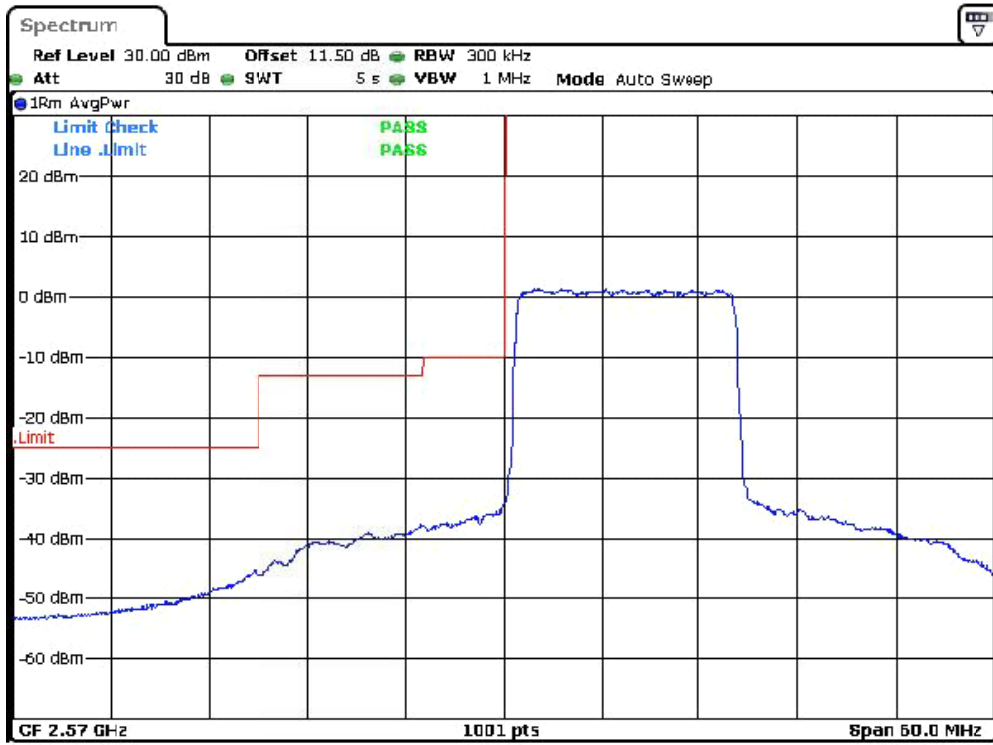

Band-38-15M-Bandedge-H-16QAM-FullRB0

Date: 22.DEC.2023 21:48:31

Band-38-15M-Bandedge-H-QPSK-FullRB0

Date: 22.DEC.2023 21:47:16

Band-38-15M-Bandedge-L-16QAM-FullRB0

Date: 22.DEC.2023 21:47:51

Band-38-15M-Bandedge-L-QPSK-FullRB0