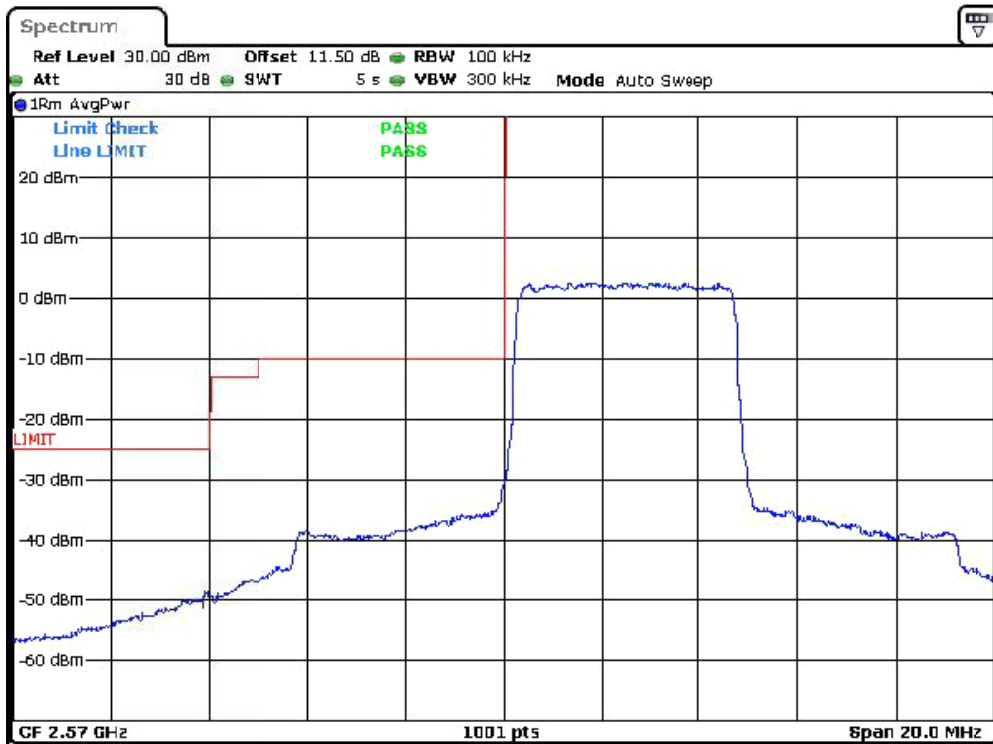

Band-38-5M-Bandedge-H-QPSK-FullRB0

Date: 22.DEC.2023 21:40:48

Band-38-5M-Bandedge-L-16QAM-FullRB0

Date: 22.DEC.2023 21:41:24

Band-38-5M-Bandedge-L-QPSK-FullRB0

Date: 22.DEC.2023 21:40:08

Band-38-10M-Bandedge-H-16QAM-FullRB0