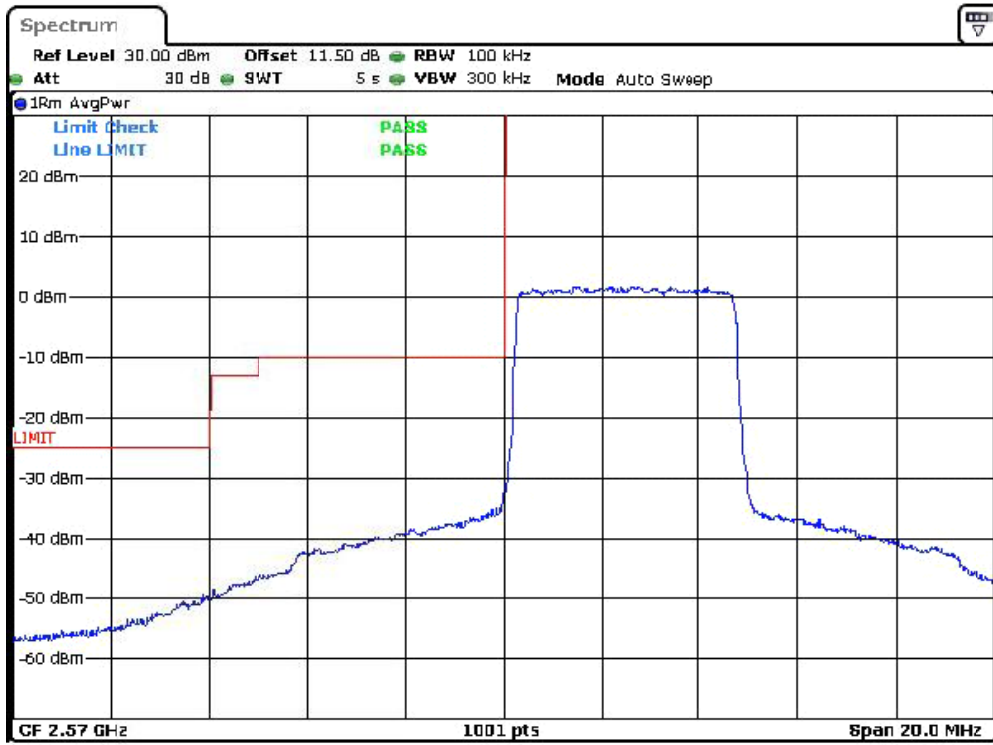

Band-38-5M-Bandedge-L-16QAM-FullRB0

Date: 22.DEC.2023 21:41:24