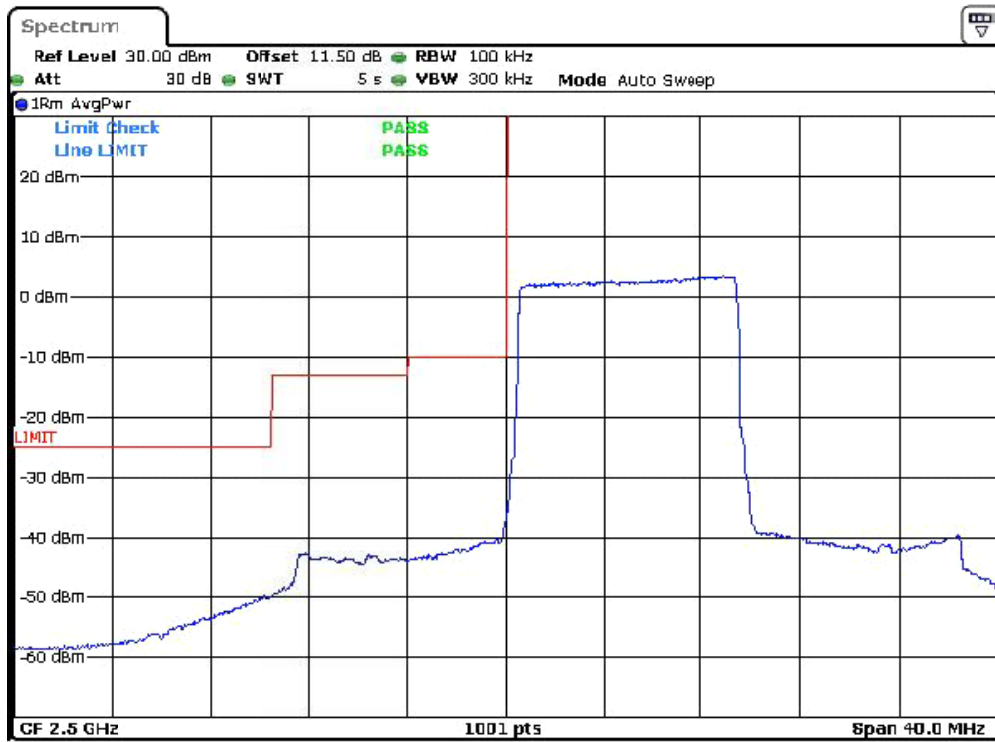

Band-7-5M-Bandedge-L-QPSK-FullRB0

Date: 22.DEC.2023 18:54:31

Band-7-10M-Bandedge-H-16QAM-FullRB0

Date: 22.DEC.2023 19:12:53

Band-7-10M-Bandedge-H-QPSK-FullRB0

Date: 22.DEC.2023 19:11:46

Band-7-10M-Bandedge-L-16QAM-FullRB0

Date: 22.DEC.2023 19:12:21

Band-7-10M-Bandedge-L-QPSK-FullRB0

Date: 22.DEC.2023 19:11:14

Band-7-15M-Bandedge-H-16QAM-FullRB0

Date: 22.DEC.2023 19:21:26

Band-7-15M-Bandedge-H-QPSK-FullRB0

Date: 22.DEC.2023 19:16:17