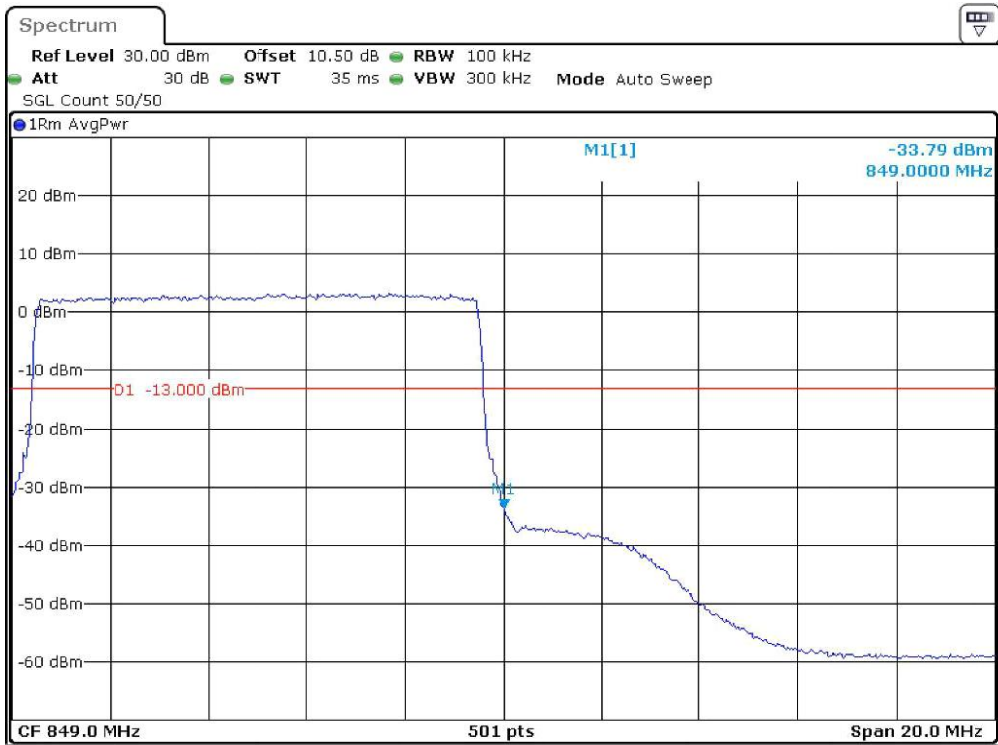

Date: 19.DEC.2023 22:53:32

Band-5_10-MHz_Low_QPSK_RB50#0

Date: 19.DEC.2023 22:53:43

Band-5_10-MHz_Low_16QAM_RB50#0

Date: 19.DEC.2023 22:53:51

Band-5_10-MHz_High_QPSK_RB50#0

Date: 19.DEC.2023 22:53:39

Band-5_10-MHz_High_16QAM_RB50#0