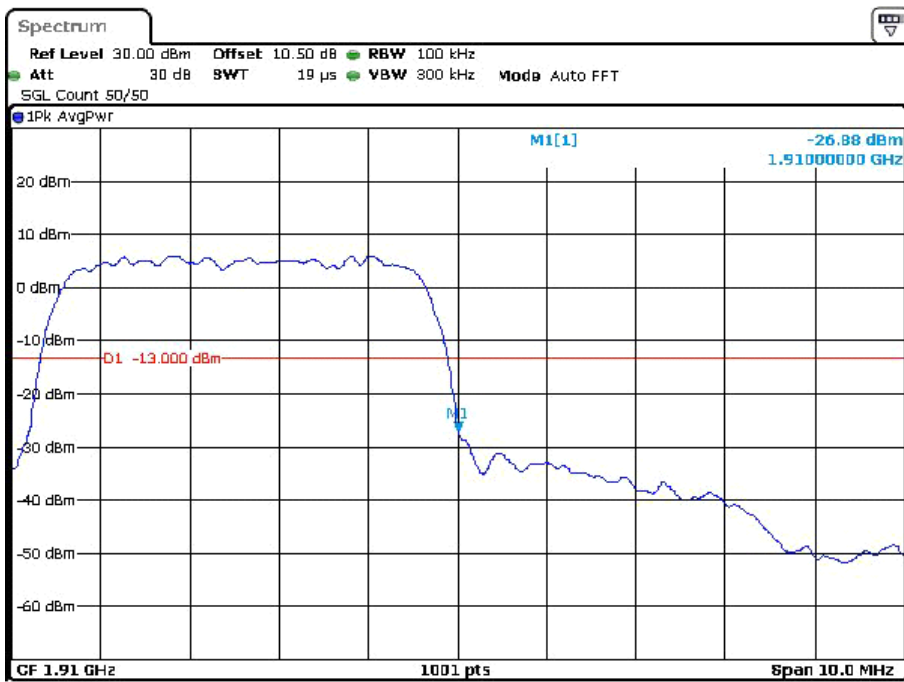

PCS Band

GSM

Date: 23.DEC.2023 11:37:46

Date: 23.DEC.2023 11:45:15

EDGE

Date: 23.DEC.2023 11:58:44

Date: 23.DEC.2023 11:50:17

RMC

Date: 22.DEC.2023 18:16:13

Date: 22.DEC.2023 18:26:22

HSDPA

Date: 22.DEC.2023 17:31:35

Date: 22.DEC.2023 17:48:11

HSUPA

Date: 22.DEC.2023 17:27:00

Date: 22.DEC.2023 17:28:26

**LTE Band
Full RB**

Band-2_1.4-MHz_Low_QPSK_RB6#0

Date: 19.DEC.2023 21:07:26

Band-2_1.4-MHz_Low_16QAM_RB6#0

Date: 19.DEC.2023 21:07:32

Band-2_1.4-MHz_High_QPSK_RB6#0

Date: 19.DEC.2023 21:07:40

Band-2_1.4-MHz_High_16QAM_RB6#0