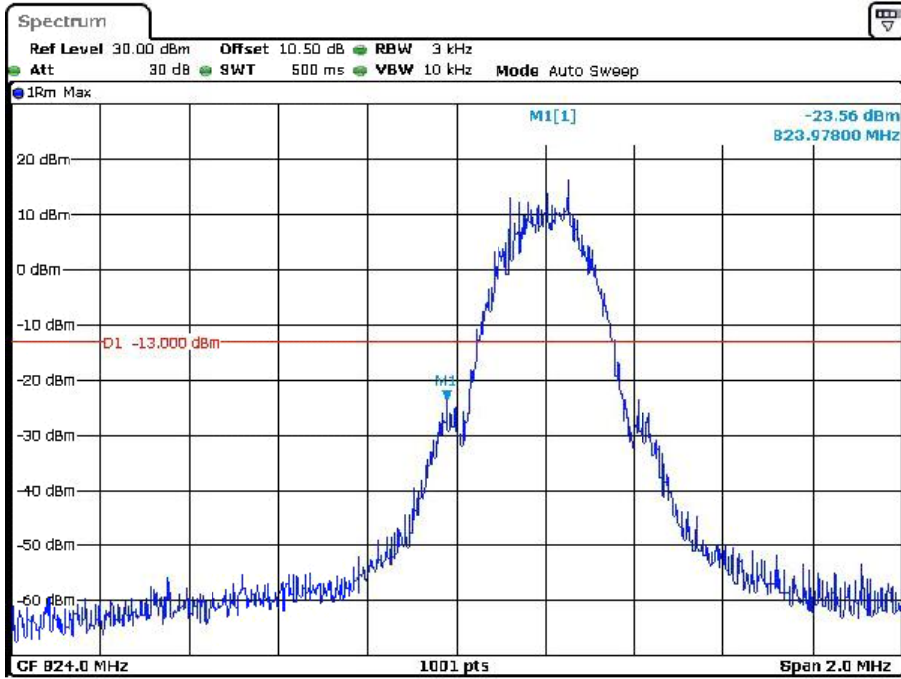

Cellular Band

GSM

Date: 23.DEC.2023 13:29:23

Date: 23.DEC.2023 13:36:29

EDGE

Date: 23.DEC.2023 14:06:14

Date: 23.DEC.2023 13:58:27

RMC