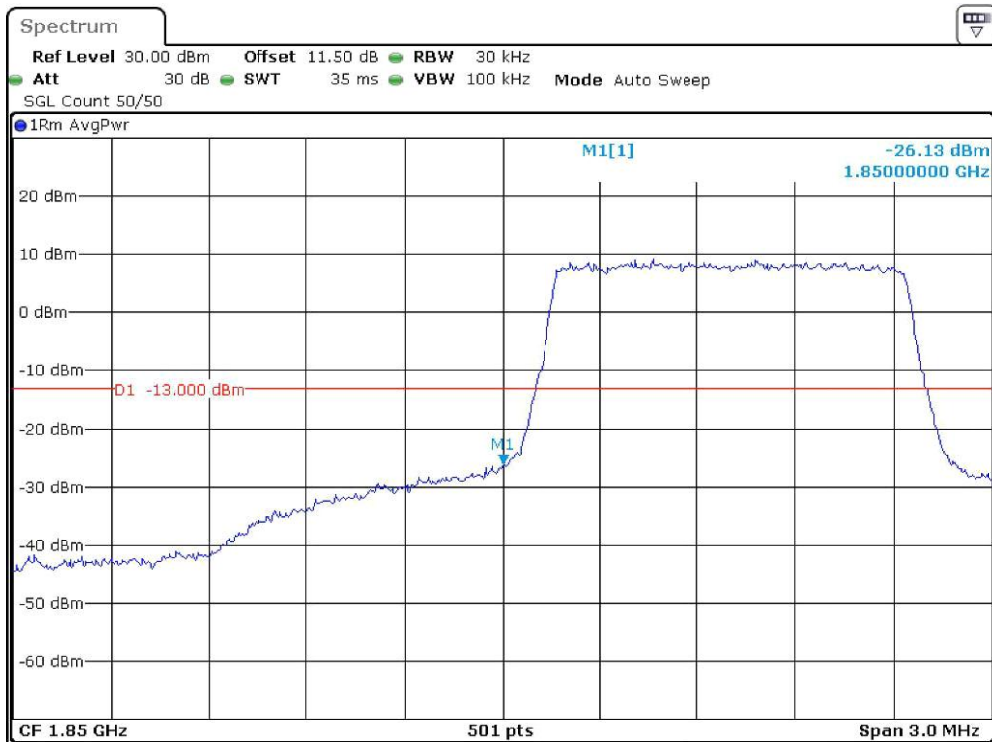

Date: 22.DEC.2023 18:16:13

Date: 22.DEC.2023 18:26:22

HSDPA

Date: 22.DEC.2023 17:31:35

Date: 22.DEC.2023 17:48:11

HSUPA

Date: 22.DEC.2023 17:27:00

Date: 22.DEC.2023 17:28:26

**LTE Band
Full RB**

Band-2_1.4-MHz_Low_QPSK_RB6#0

Date: 19.DEC.2023 21:07:26

Band-2_1.4-MHz_Low_16QAM_RB6#0

Date: 19.DEC.2023 21:07:32

Band-2_1.4-MHz_High_QPSK_RB6#0

Date: 19.DEC.2023 21:07:40

Band-2_1.4-MHz_High_16QAM_RB6#0