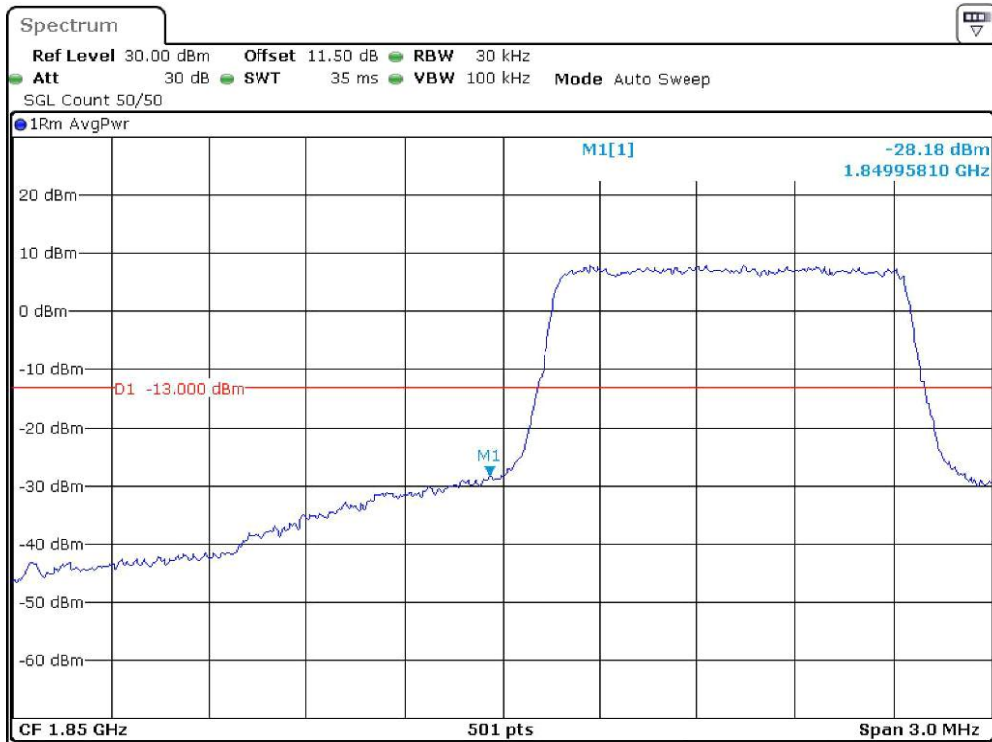

**LTE Band
Full RB**

Band-2_1.4-MHz_Low_QPSK_RB6#0

Date: 19.DEC.2023 21:07:26

Band-2_1.4-MHz_Low_16QAM_RB6#0

Date: 19.DEC.2023 21:07:32

Band-2_1.4-MHz_High_QPSK_RB6#0

Date: 19.DEC.2023 21:07:40

Band-2_1.4-MHz_High_16QAM_RB6#0