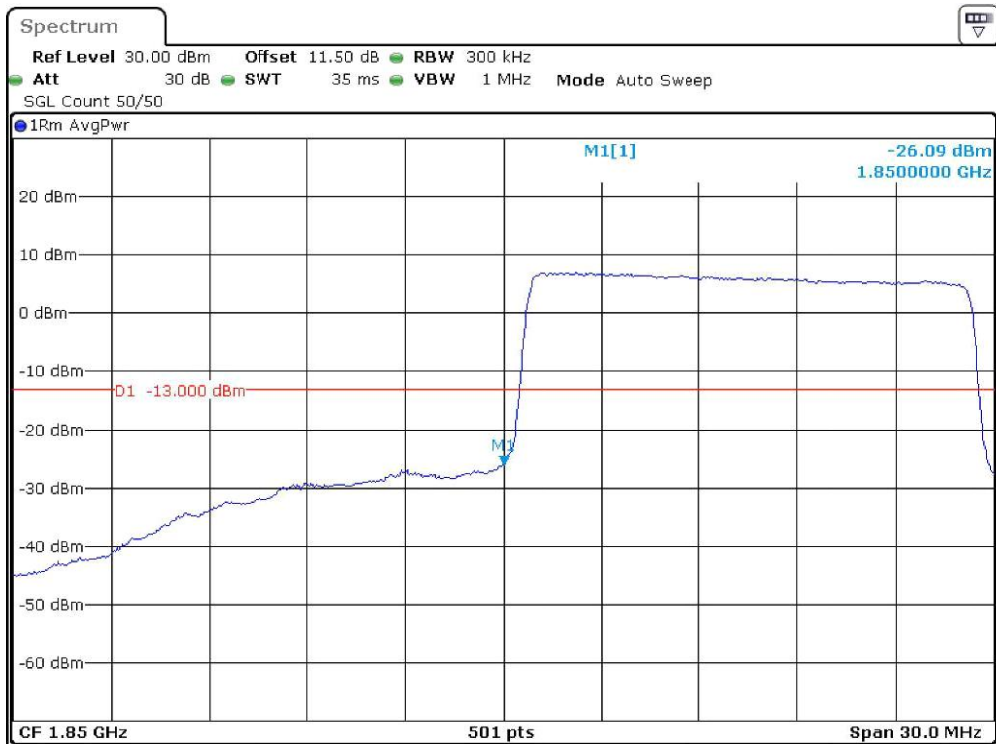

Band-2_15-MHz_Low_16QAM_RB75#0

Date: 19.DEC.2023 21:09:46