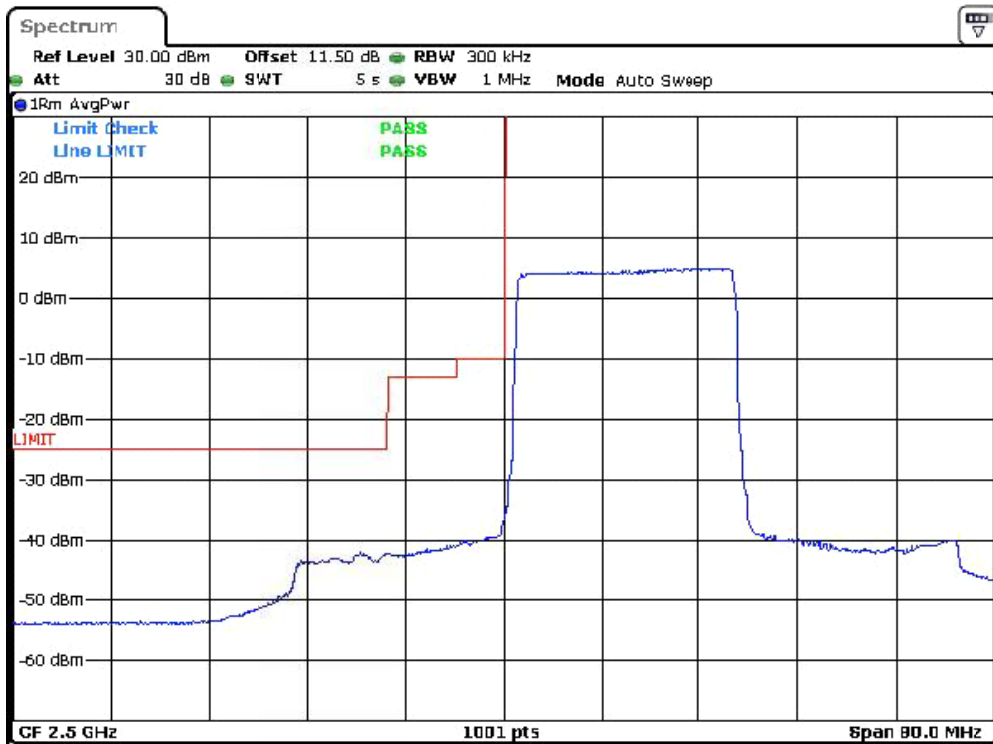

Band-7-15M-Bandedge-L-16QAM-FullRB0

Date: 22.DEC.2023 19:20:48

Band-7-15M-Bandedge-L-QPSK-FullRB0

Date: 22.DEC.2023 19:15:43

Band-7-20M-Bandedge-H-16QAM-FullRB0

Date: 22.DEC.2023 19:26:27

Band-7-20M-Bandedge-H-QPSK-FullRB0

Date: 22.DEC.2023 19:24:40

Band-7-20M-Bandedge-L-16QAM-FullRB0

Date: 22.DEC.2023 19:25:41

Band-7-20M-Bandedge-L-QPSK-FullRB0

Date: 22.DEC.2023 19:24:05

Band-38-5M-Bandedge-H-16QAM-FullRB0

Date: 22.DEC.2023 21:41:59