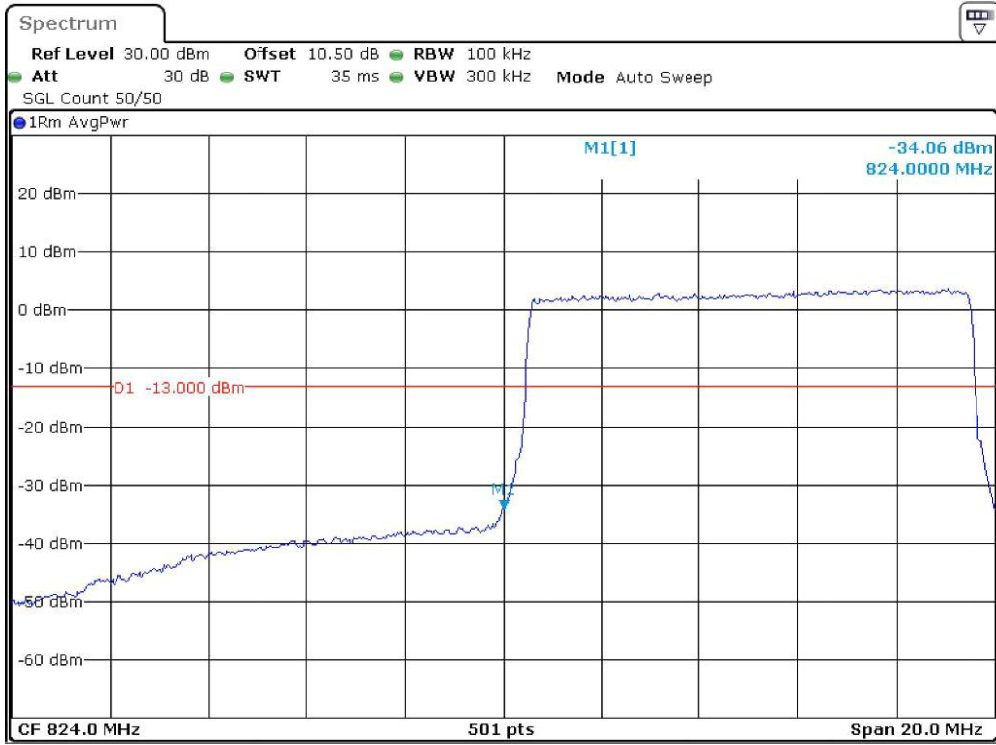

Band-5_10-MHz_Low_QPSK_RB50#0

Date: 19.DEC.2023 22:53:43