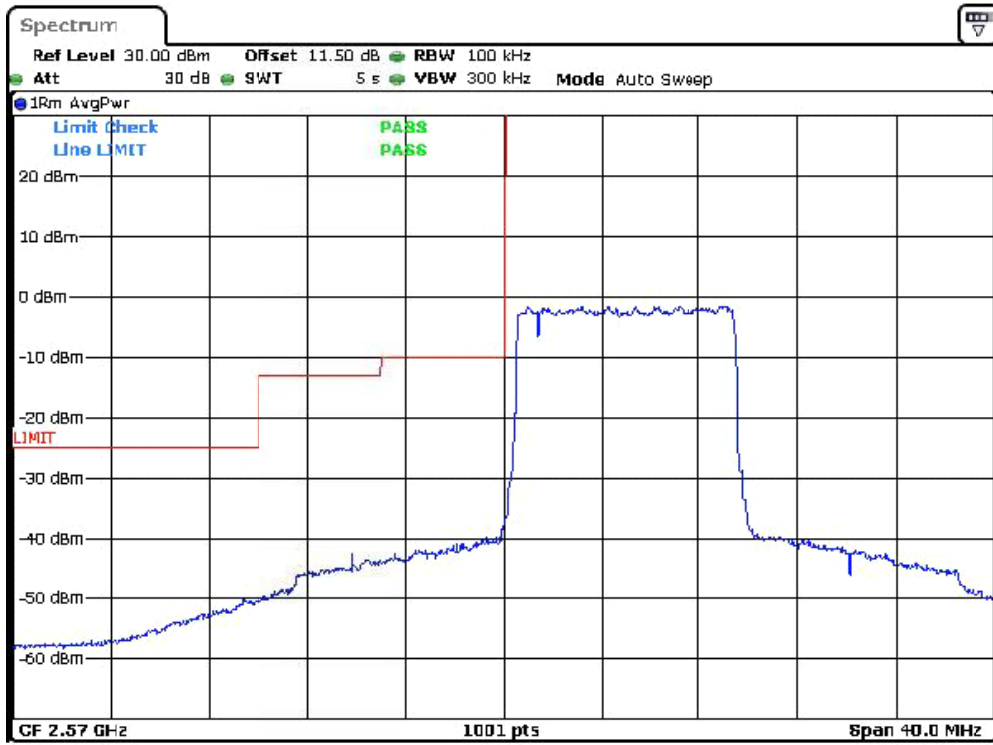

Band-38-10M-Bandedge-L-16QAM-FullRB0

Date: 22.DEC.2023 21:44:55