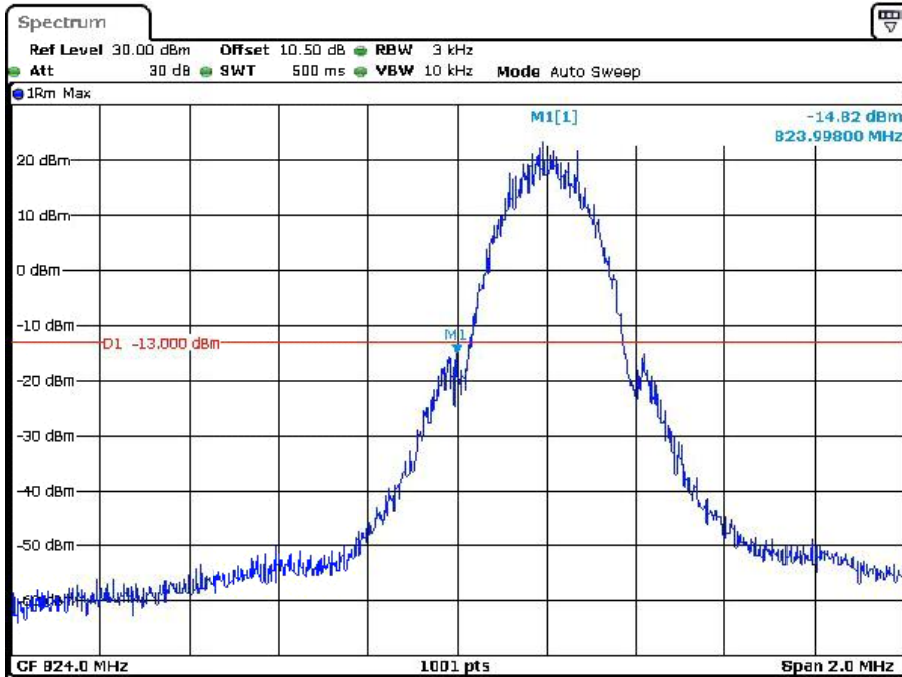

Cellular Band

GSM

Date: 23.DEC.2023 13:29:23

Date: 23.DEC.2023 13:36:29

EDGE

Date: 23.DEC.2023 14:06:14

Date: 23.DEC.2023 13:58:27

RMC