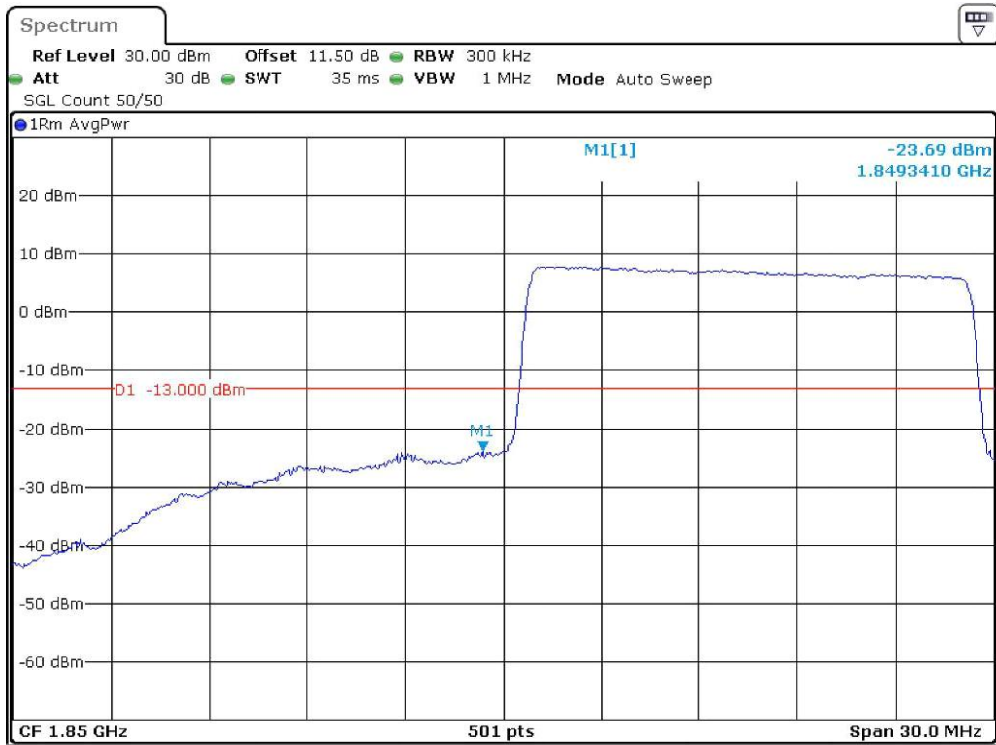

Band-2_15-MHz_Low_QPSK_RB75#0

Date: 19.DEC.2023 21:09:39