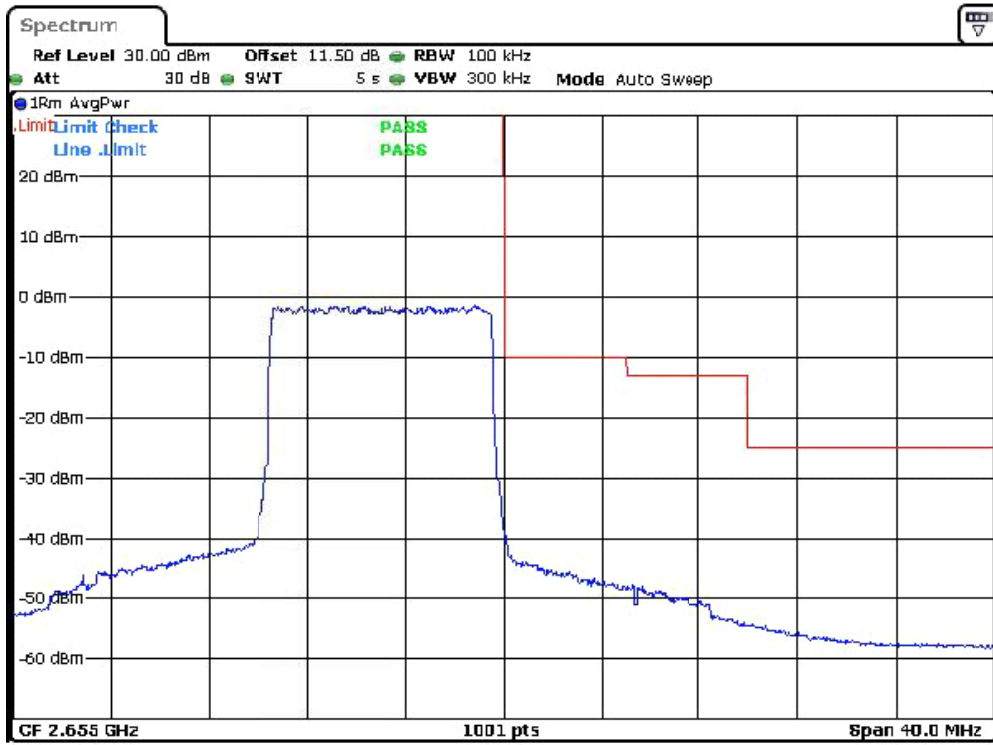

Band-41-10M-Bandedge-H-16QAM-FullRB0

Date: 22.DEC.2023 22:03:49