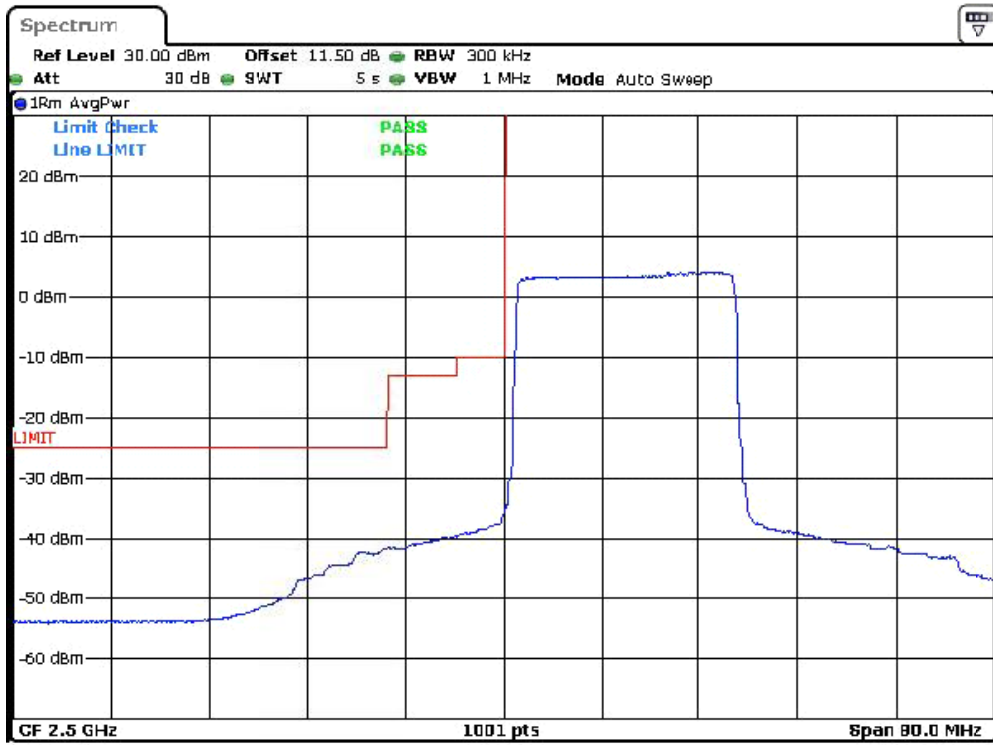

Band-7-15M-Bandedge-L-16QAM-FullRB0

Date: 22.DEC.2023 19:20:48

Band-7-15M-Bandedge-L-QPSK-FullRB0

Date: 22.DEC.2023 19:15:43

Band-7-20M-Bandedge-H-16QAM-FullRB0

Date: 22.DEC.2023 19:26:27

Band-7-20M-Bandedge-H-QPSK-FullRB0

Date: 22.DEC.2023 19:24:40

Band-7-20M-Bandedge-L-16QAM-FullRB0

Date: 22.DEC.2023 19:25:41

Band-7-20M-Bandedge-L-QPSK-FullRB0

Date: 22.DEC.2023 19:24:05

Band-38-5M-Bandedge-H-16QAM-FullRB0

Date: 22.DEC.2023 21:41:59