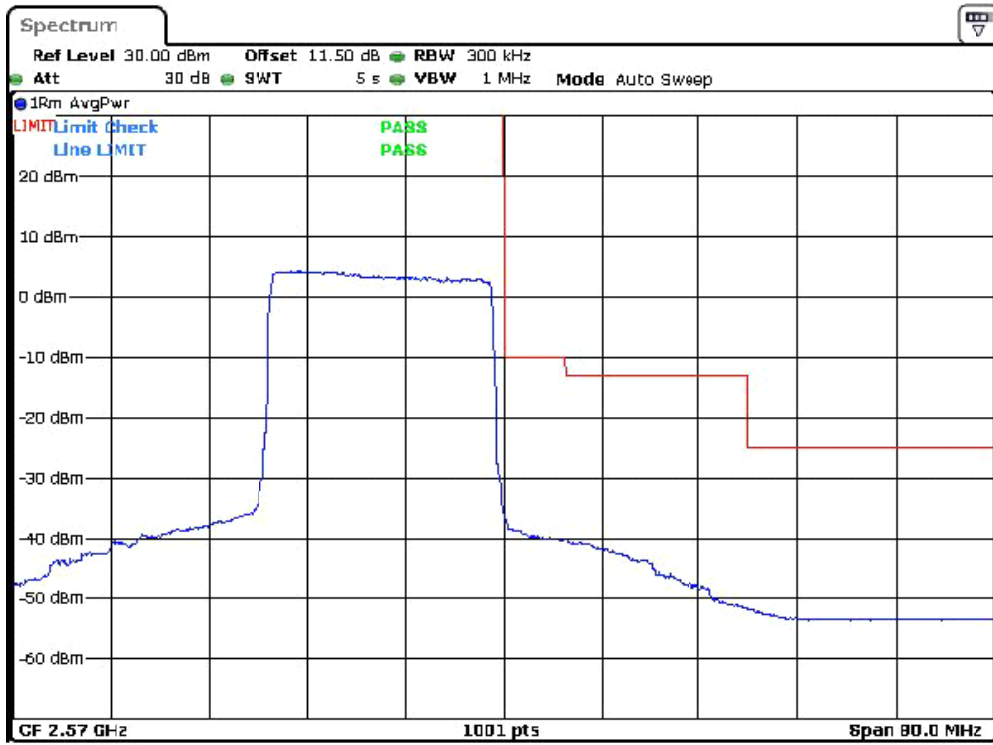

Band-7-15M-Bandedge-L-16QAM-FullRB0

Date: 22.DEC.2023 19:20:48

Band-7-15M-Bandedge-L-QPSK-FullRB0

Date: 22.DEC.2023 19:15:43

Band-7-20M-Bandedge-H-16QAM-FullRB0

Date: 22.DEC.2023 19:26:27

Band-7-20M-Bandedge-H-QPSK-FullRB0

Date: 22.DEC.2023 19:24:40

Band-7-20M-Bandedge-L-16QAM-FullRB0

Date: 22.DEC.2023 19:25:41

Band-7-20M-Bandedge-L-QPSK-FullRB0

Date: 22.DEC.2023 19:24:05

Band-38-5M-Bandedge-H-16QAM-FullRB0

Date: 22.DEC.2023 21:41:59