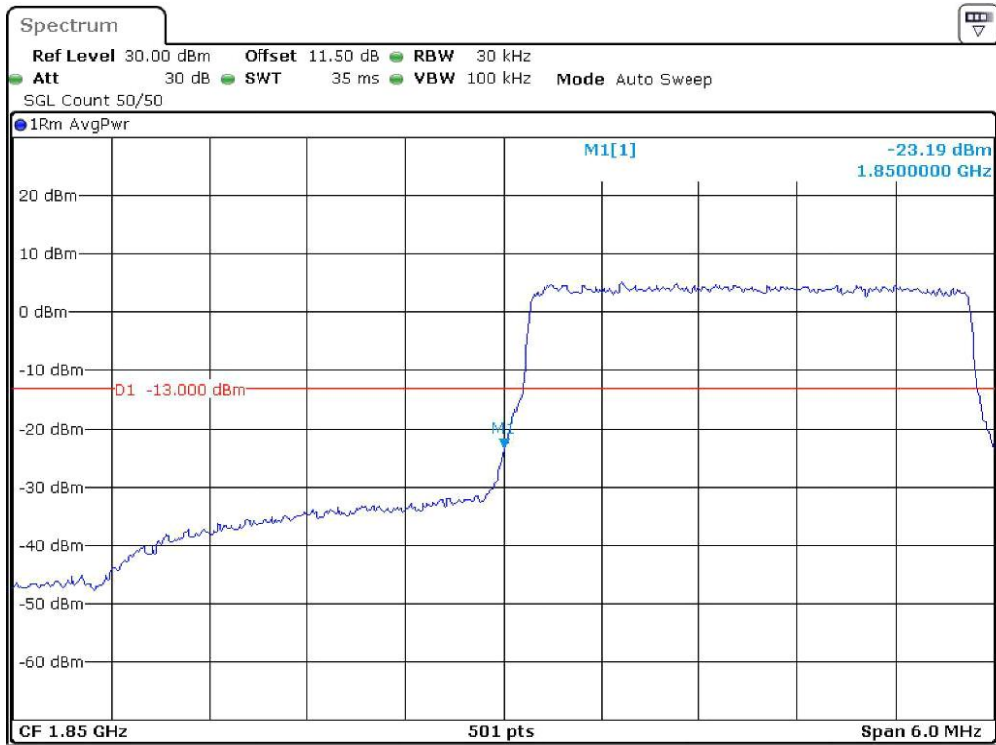

Band-2_3-MHz_Low_QPSK_RB15#0

Date: 19.DEC.2023 21:07:38