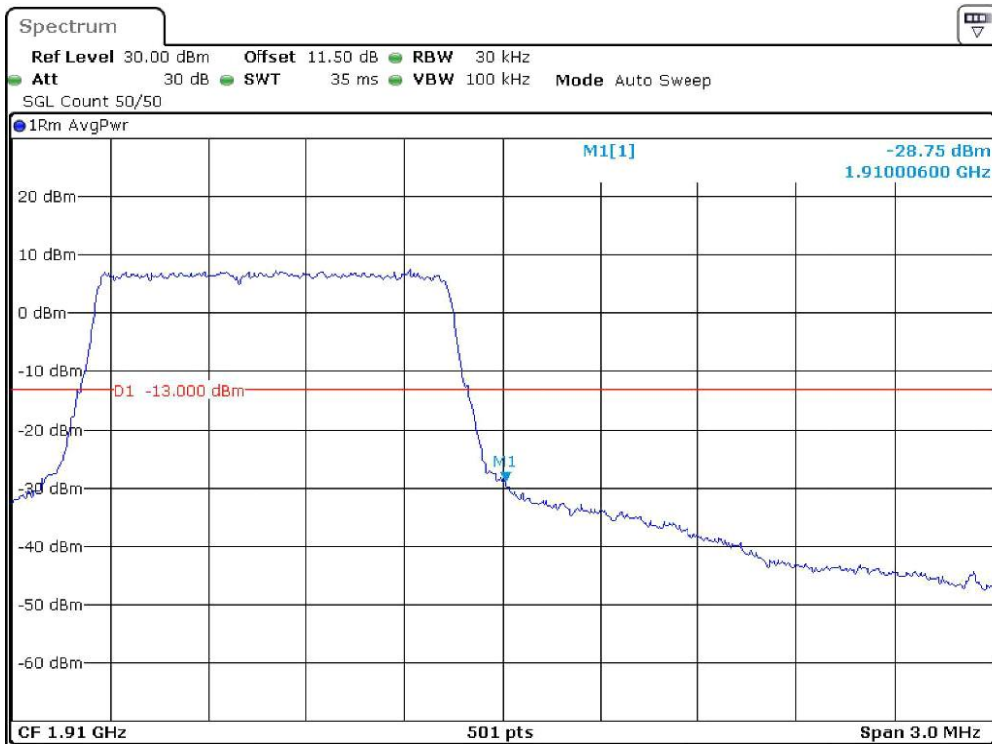

**LTE Band
Full RB**

Band-2_1.4-MHz_Low_QPSK_RB6#0

Date: 19.DEC.2023 21:07:26

Band-2_1.4-MHz_Low_16QAM_RB6#0

Date: 19.DEC.2023 21:07:32

Band-2_1.4-MHz_High_QPSK_RB6#0

Date: 19.DEC.2023 21:07:40

Band-2_1.4-MHz_High_16QAM_RB6#0