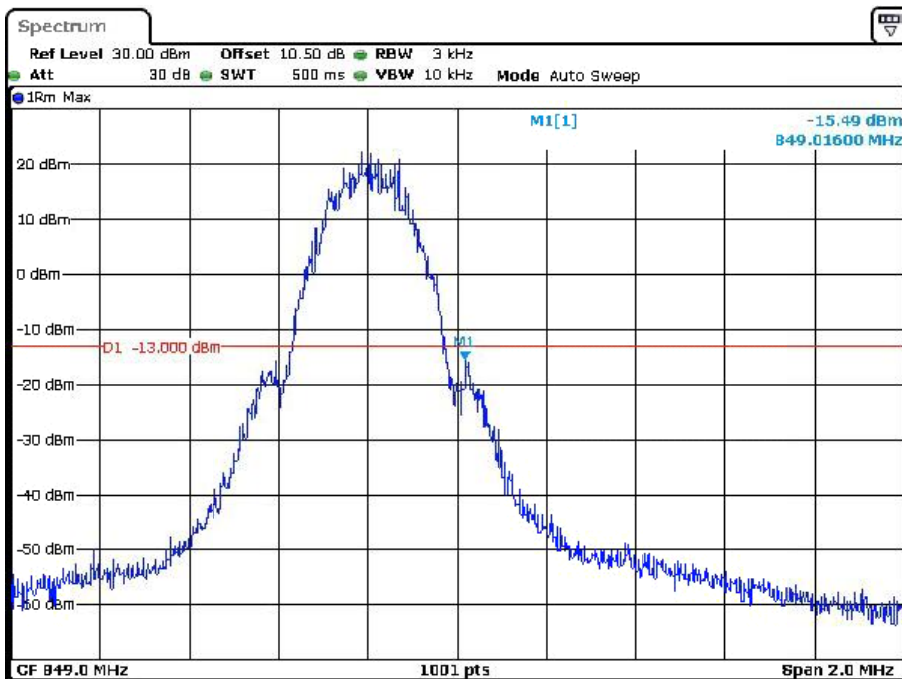

Cellular Band

GSM

Date: 23.DEC.2023 13:29:23

Date: 23.DEC.2023 13:36:29

EDGE

Date: 23.DEC.2023 14:06:14

Date: 23.DEC.2023 13:58:27

RMC