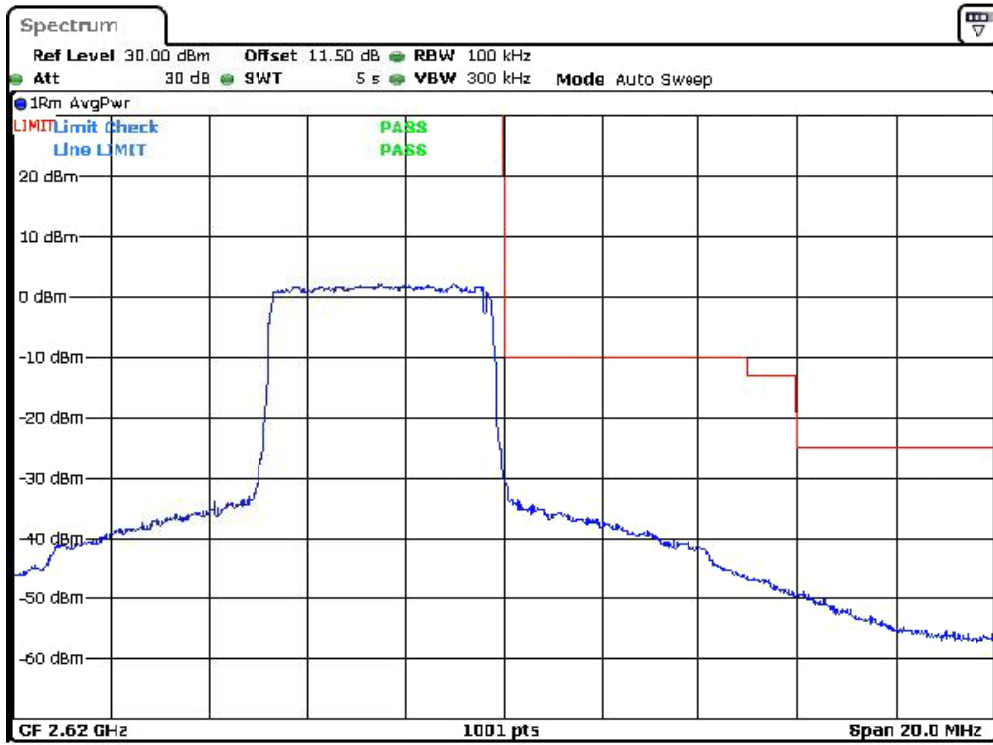

Date: 22.DEC.2023 19:24:40

Band-7-20M-Bandedge-L-16QAM-FullRB0

Date: 22.DEC.2023 19:25:41

Band-7-20M-Bandedge-L-QPSK-FullRB0

Date: 22.DEC.2023 19:24:05

Band-38-5M-Bandedge-H-16QAM-FullRB0

Date: 22.DEC.2023 21:41:59