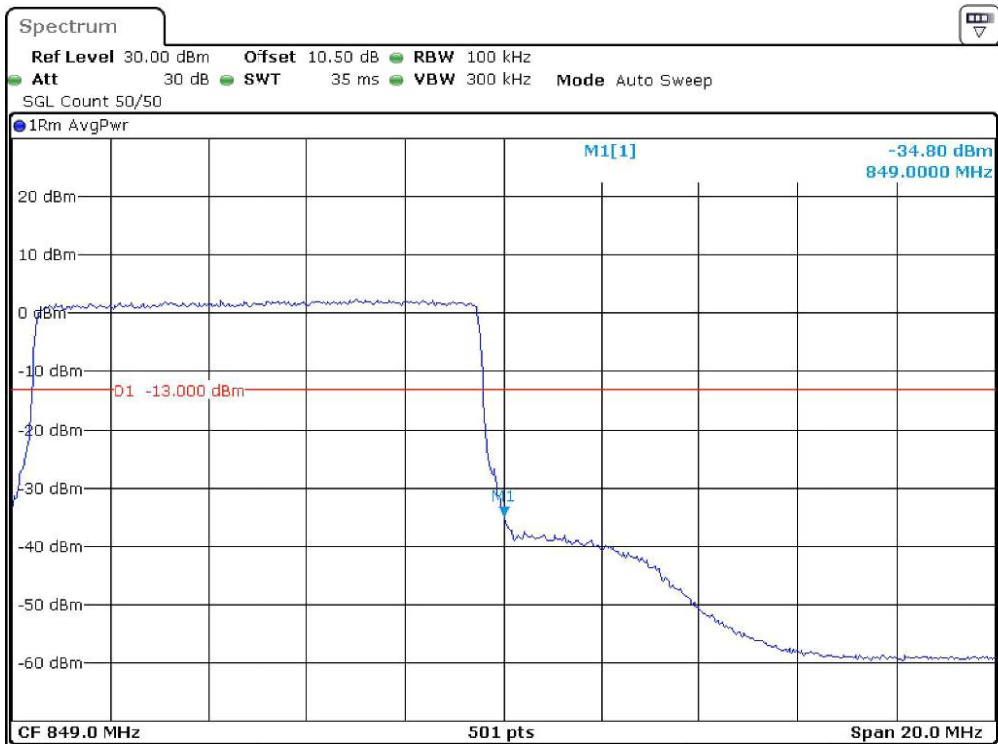

Date: 19.DEC.2023 22:53:32

Band-5_10-MHz_Low_QPSK_RB50#0

Date: 19.DEC.2023 22:53:43

Band-5_10-MHz_Low_16QAM_RB50#0

Date: 19.DEC.2023 22:53:51

Band-5_10-MHz_High_QPSK_RB50#0

Date: 19.DEC.2023 22:53:39

Band-5_10-MHz_High_16QAM_RB50#0

Date: 19.DEC.2023 22:54:07

Band-7-5M-Bandedge-H-16QAM-FullRB0

Date: 22.DEC.2023 18:57:00

Band-7-5M-Bandedge-H-QPSK-FullRB0

Date: 22.DEC.2023 18:55:16

Band-7-5M-Bandedge-L-16QAM-FullRB0

Date: 22.DEC.2023 18:56:00