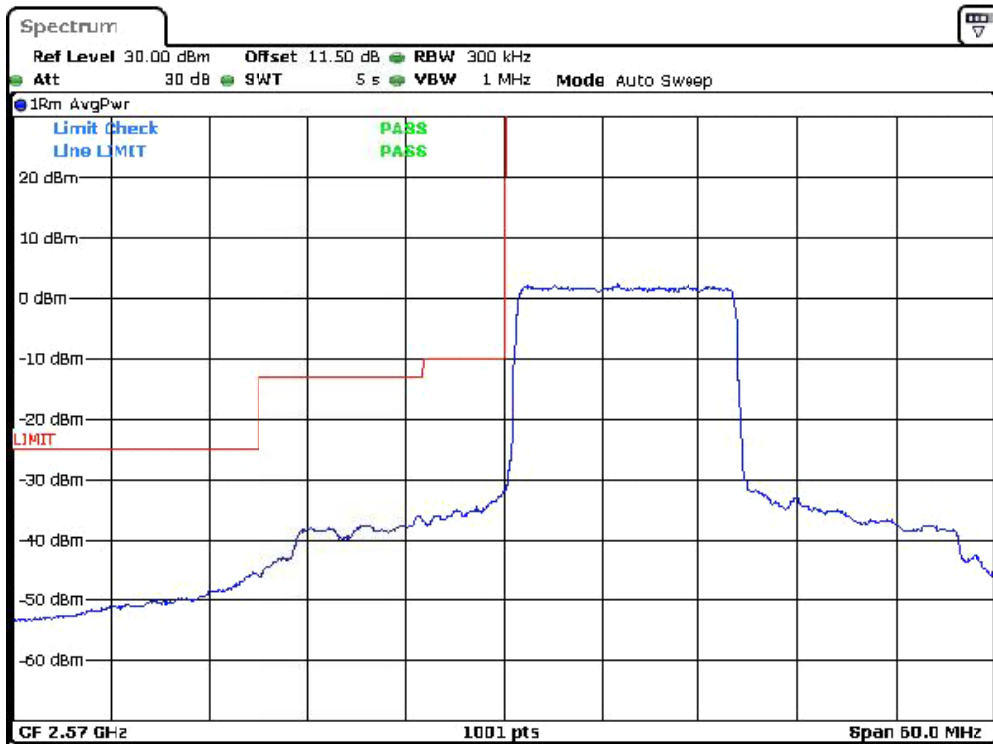

Band-38-15M-Bandedge-H-16QAM-FullRB0

Date: 22.DEC.2023 21:48:31

Band-38-15M-Bandedge-H-QPSK-FullRB0

Date: 22.DEC.2023 21:47:16

Band-38-15M-Bandedge-L-16QAM-FullRB0

Date: 22.DEC.2023 21:47:51

Band-38-15M-Bandedge-L-QPSK-FullRB0