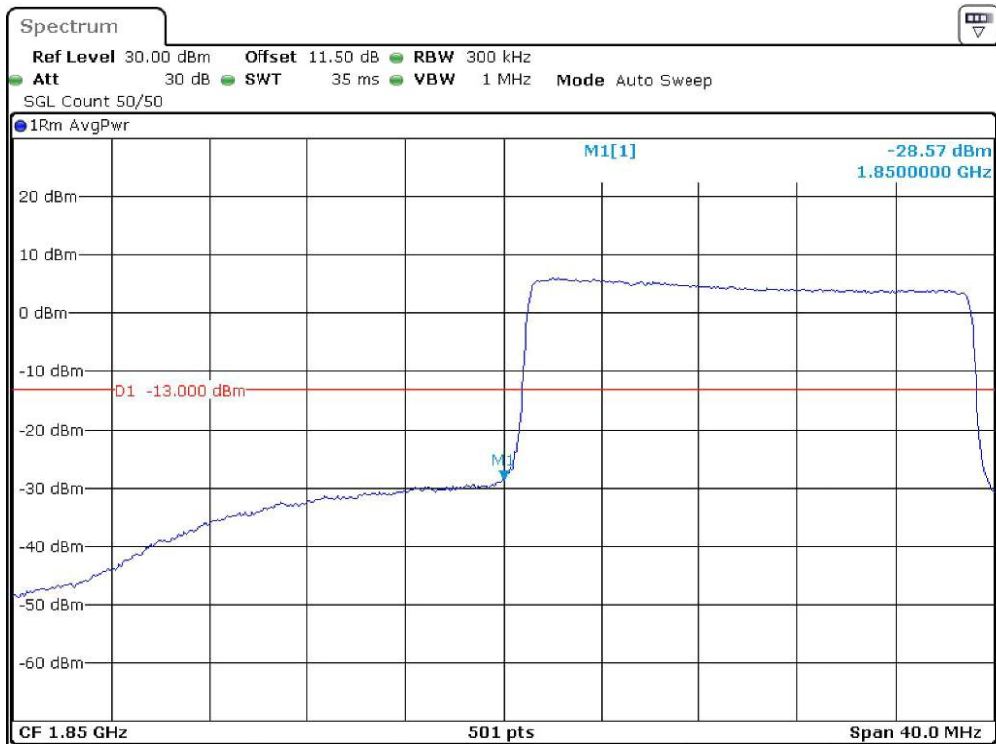

Band-2_20-MHz_Low_16QAM_RB100#0

Date: 19.DEC.2023 21:10:16