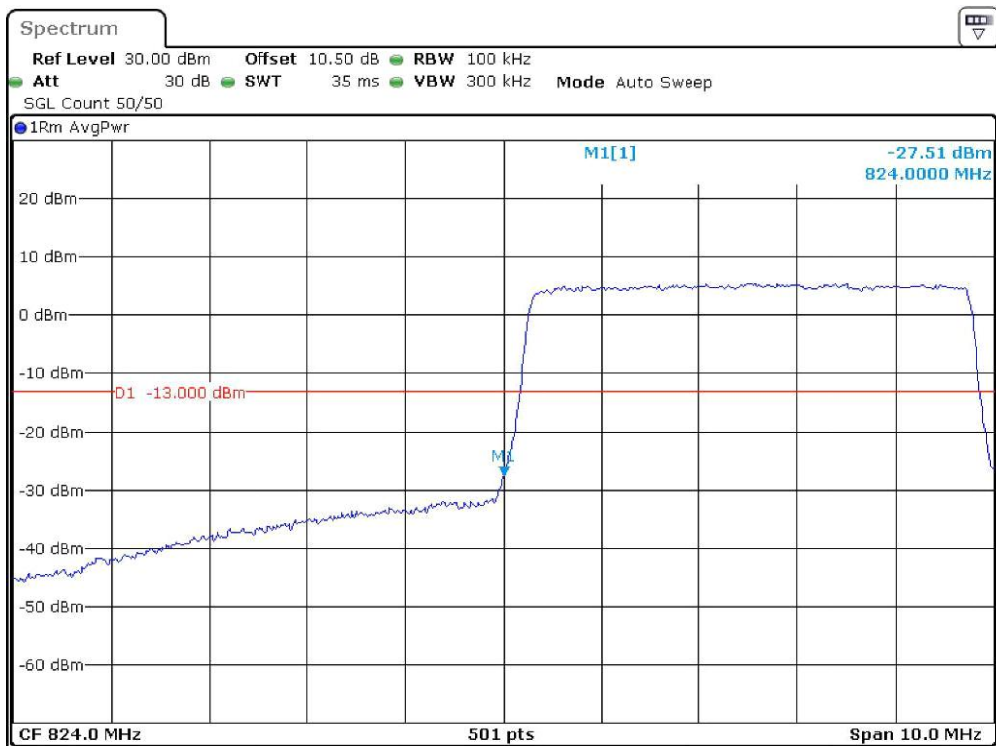

Band-5_5-MHz_Low_16QAM_RB25#0

Date: 19.DEC.2023 22:53:17