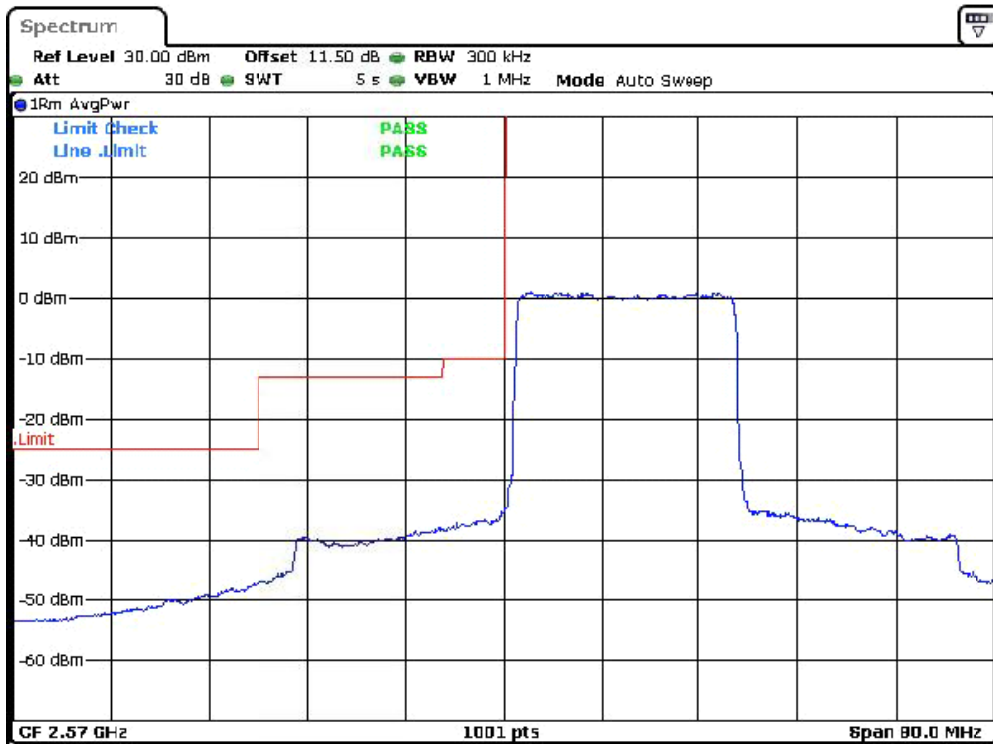

Band-38-20M-Bandedge-L-QPSK-FullRB0

Date: 22.DEC.2023 21:50:09