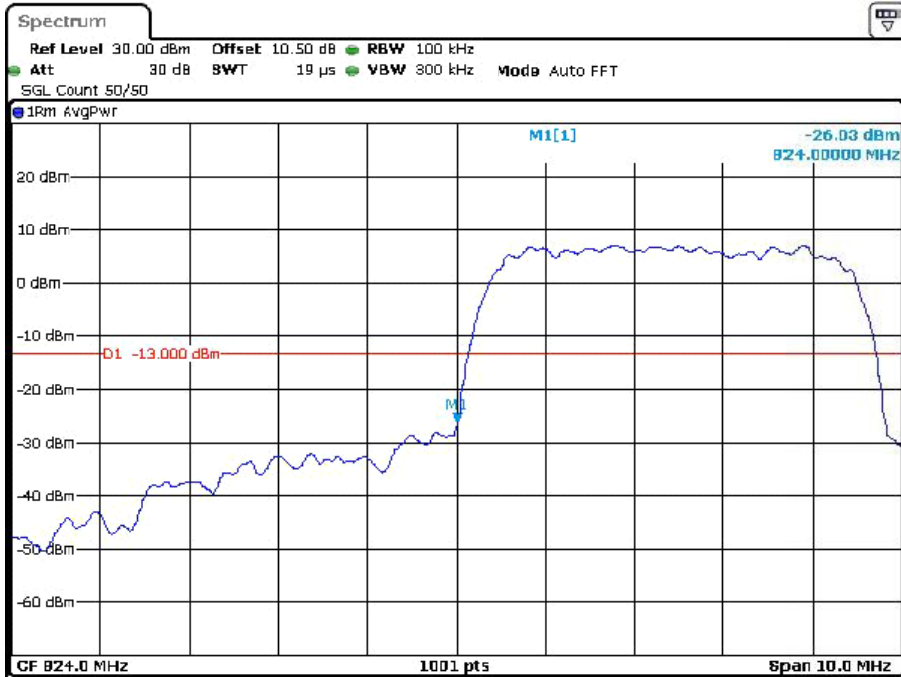

HSDPA

Date: 22.DEC.2023 16:19:59