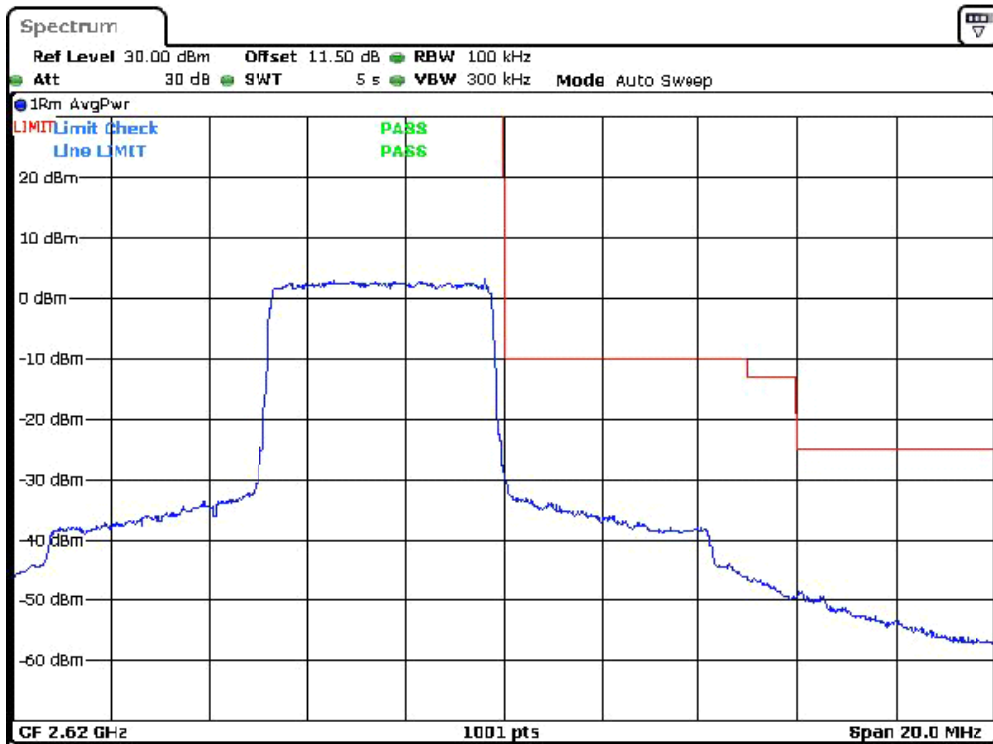

Band-38-5M-Bandedge-H-QPSK-FullRB0

Date: 22.DEC.2023 21:40:48