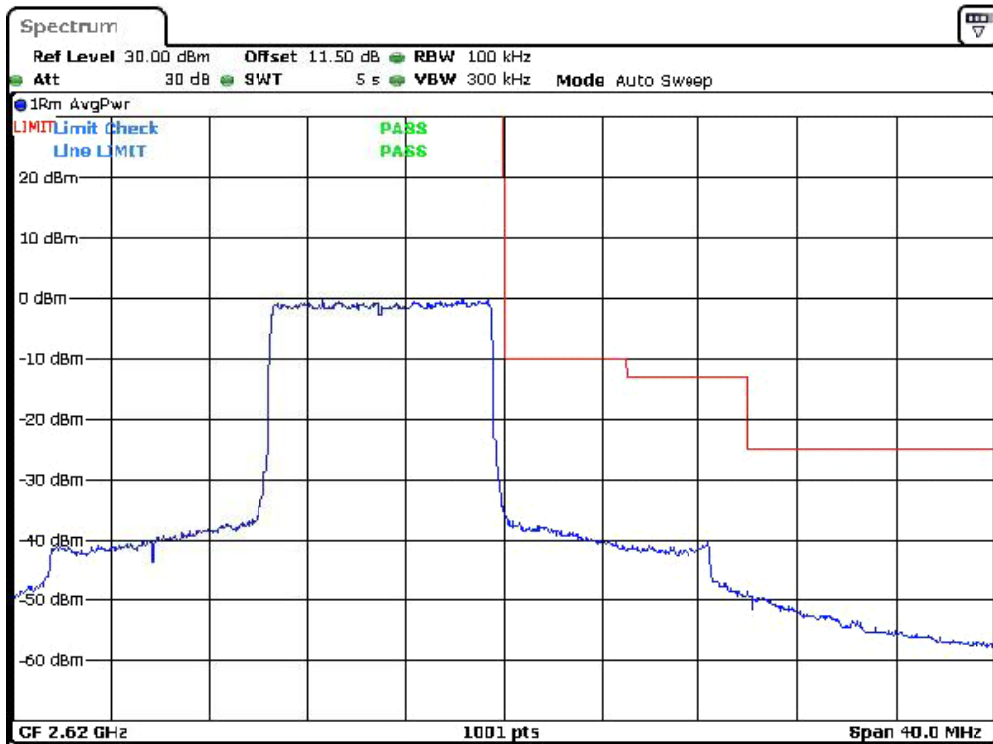

Band-38-10M-Bandedge-H-QPSK-FullRB0

Date: 22.DEC.2023 21:44:20