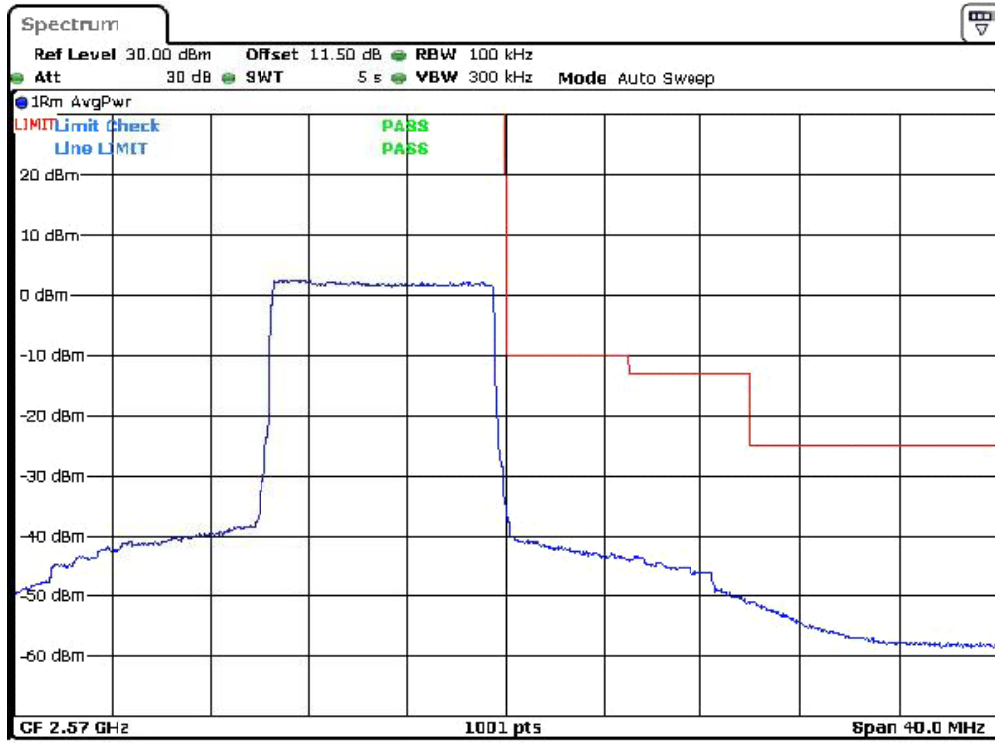

Band-7-10M-Bandedge-H-16QAM-FullRB0

Date: 22.DEC.2023 19:12:53