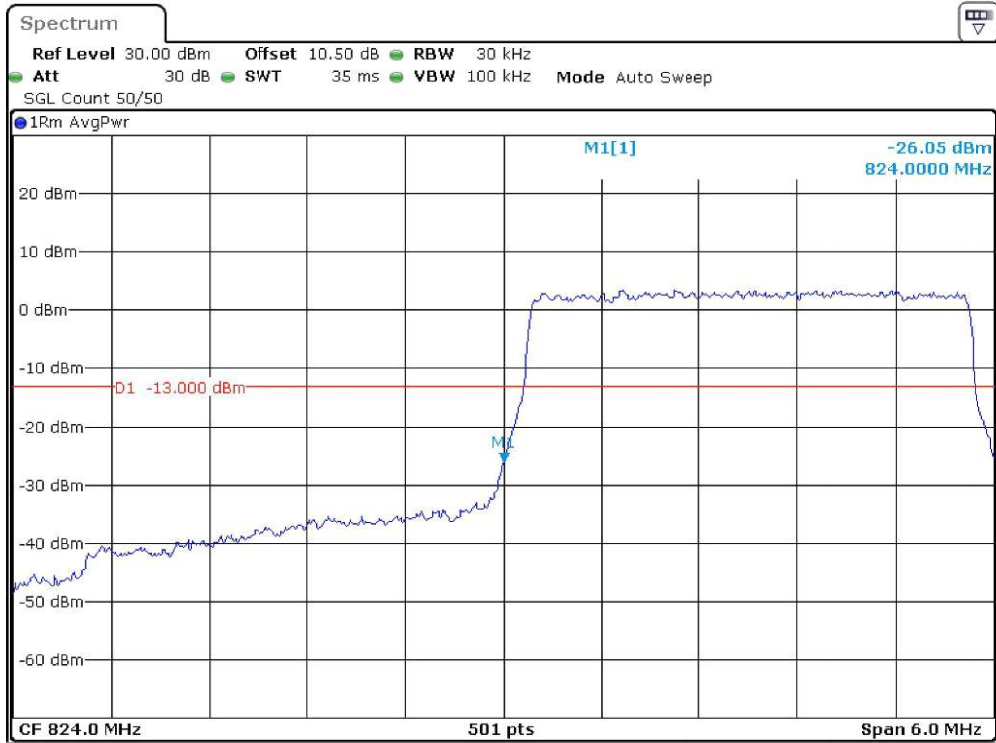

Band-5_3-MHz_Low_QPSK_RB15#0

Date: 19.DEC.2023 22:52:38