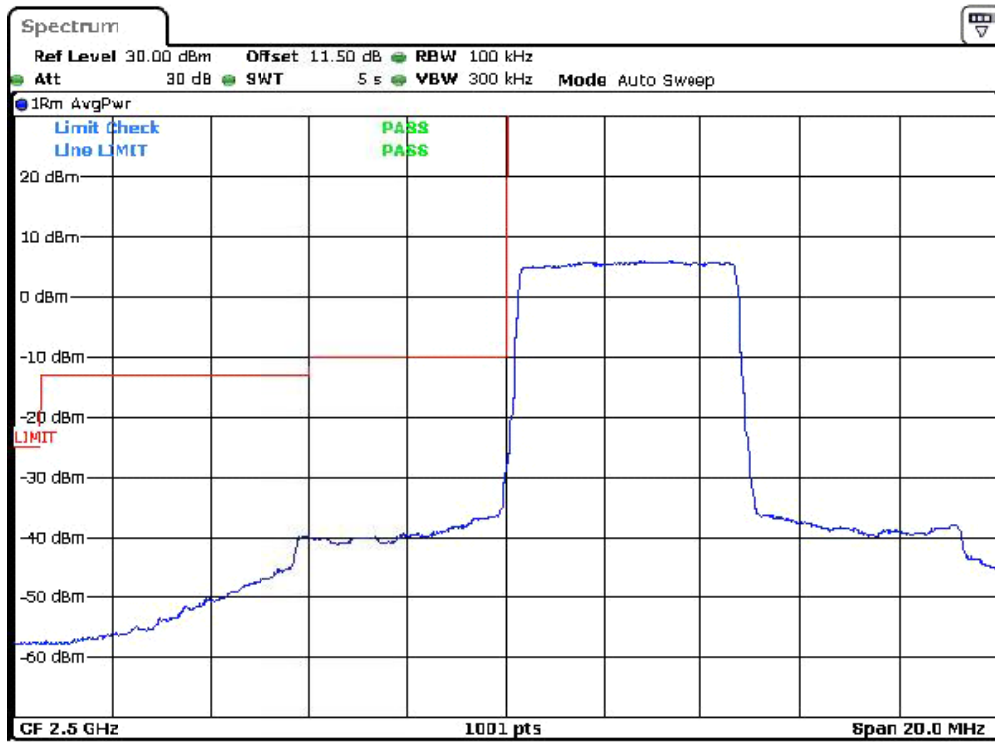

Band-7-5M-Bandedge-L-QPSK-FullRB0

Date: 22.DEC.2023 18:54:31