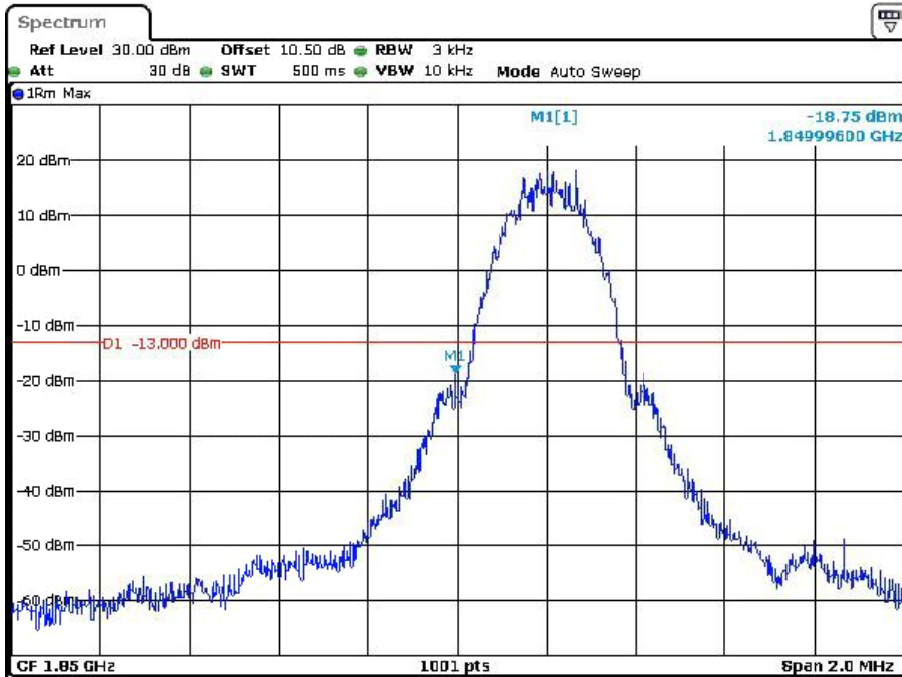

Cellular Band

GSM

Date: 23.DEC.2023 13:29:23

Date: 23.DEC.2023 13:36:29

EDGE

Date: 23.DEC.2023 14:06:14

Date: 23.DEC.2023 13:58:27

RMC

Date: 22.DEC.2023 16:15:05

Date: 22.DEC.2023 15:55:34

HSDPA

Date: 22.DEC.2023 16:19:59

Date: 22.DEC.2023 16:31:13

HSUPA

Date: 22.DEC.2023 16:51:41

Date: 22.DEC.2023 16:36:28

PCS Band

GSM

Date: 23.DEC.2023 11:37:46

Date: 23.DEC.2023 11:45:15

EDGE

Date: 23.DEC.2023 11:58:44

Date: 23.DEC.2023 11:50:17

RMC