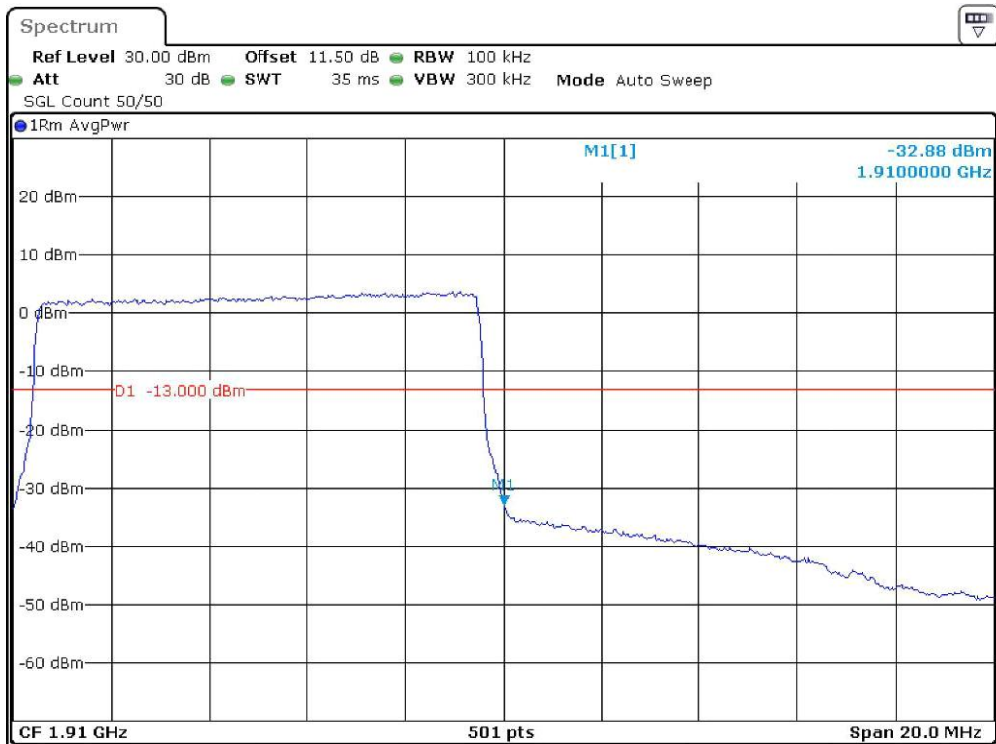

Date: 19.DEC.2023 21:08:53

Band-2_10-MHz_Low_QPSK_RB50#0

Date: 19.DEC.2023 21:09:05

Band-2_10-MHz_Low_16QAM_RB50#0

Date: 19.DEC.2023 21:09:12

Band-2_10-MHz_High_QPSK_RB50#0

Date: 19.DEC.2023 21:09:21

Band-2_10-MHz_High_16QAM_RB50#0