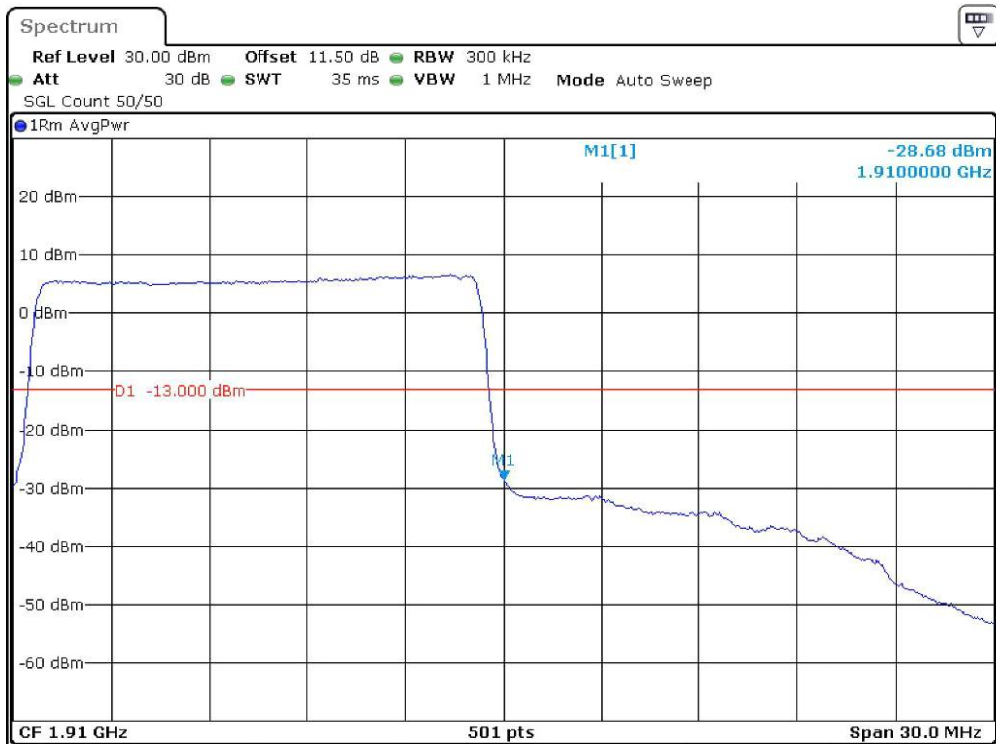

Date: 19.DEC.2023 21:09:26

Band-2_15-MHz_Low_QPSK_RB75#0

Date: 19.DEC.2023 21:09:39

Band-2_15-MHz_Low_16QAM_RB75#0

Date: 19.DEC.2023 21:09:46

Band-2_15-MHz_High_QPSK_RB75#0

Date: 19.DEC.2023 21:09:34

Band-2_15-MHz_High_16QAM_RB75#0