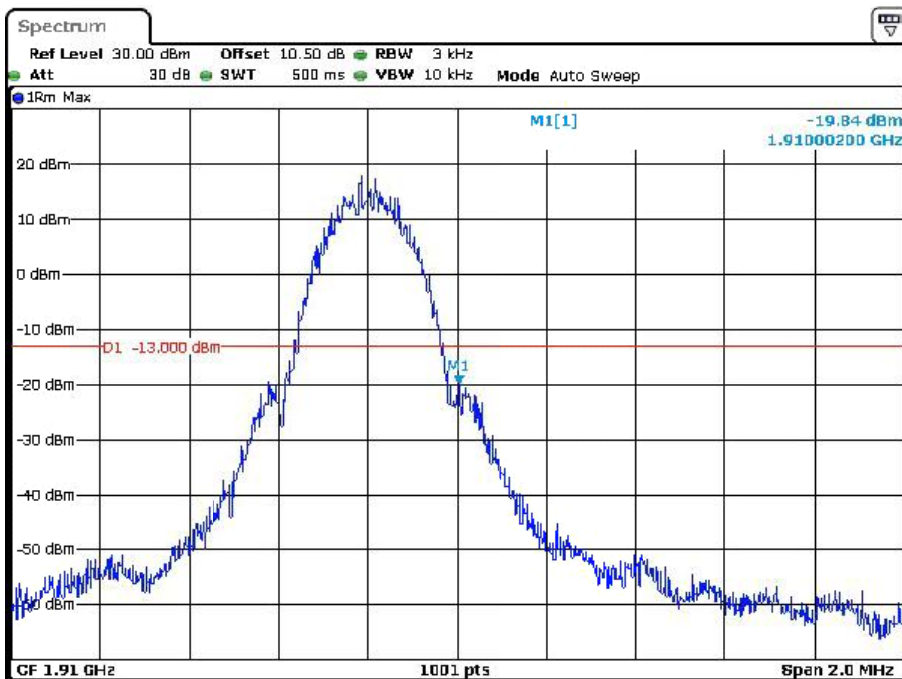

Cellular Band

GSM

Date: 23.DEC.2023 13:29:23

Date: 23.DEC.2023 13:36:29

EDGE

Date: 23.DEC.2023 14:06:14

Date: 23.DEC.2023 13:58:27

RMC

Date: 22.DEC.2023 16:15:05

Date: 22.DEC.2023 15:55:34

HSDPA

Date: 22.DEC.2023 16:19:59

Date: 22.DEC.2023 16:31:13

HSUPA

Date: 22.DEC.2023 16:51:41

Date: 22.DEC.2023 16:36:28

PCS Band

GSM

Date: 23.DEC.2023 11:37:46

Date: 23.DEC.2023 11:45:15

EDGE

Date: 23.DEC.2023 11:58:44

Date: 23.DEC.2023 11:50:17

RMC