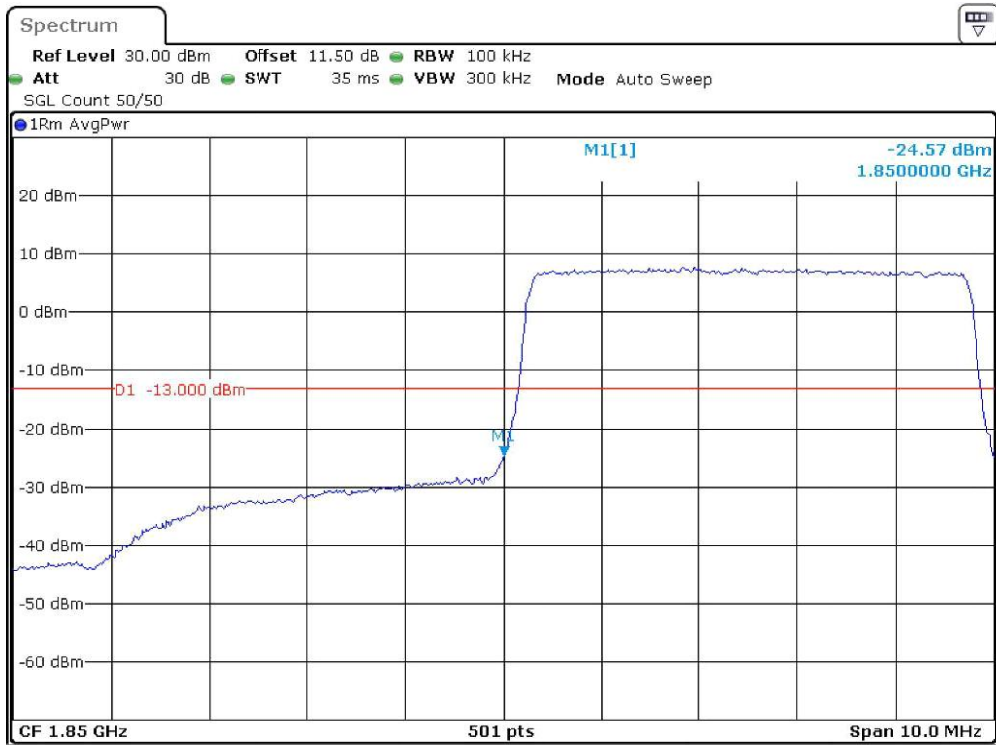

Band-2_5-MHz_Low_QPSK_RB25#0

Date: 19.DEC.2023 21:08:31