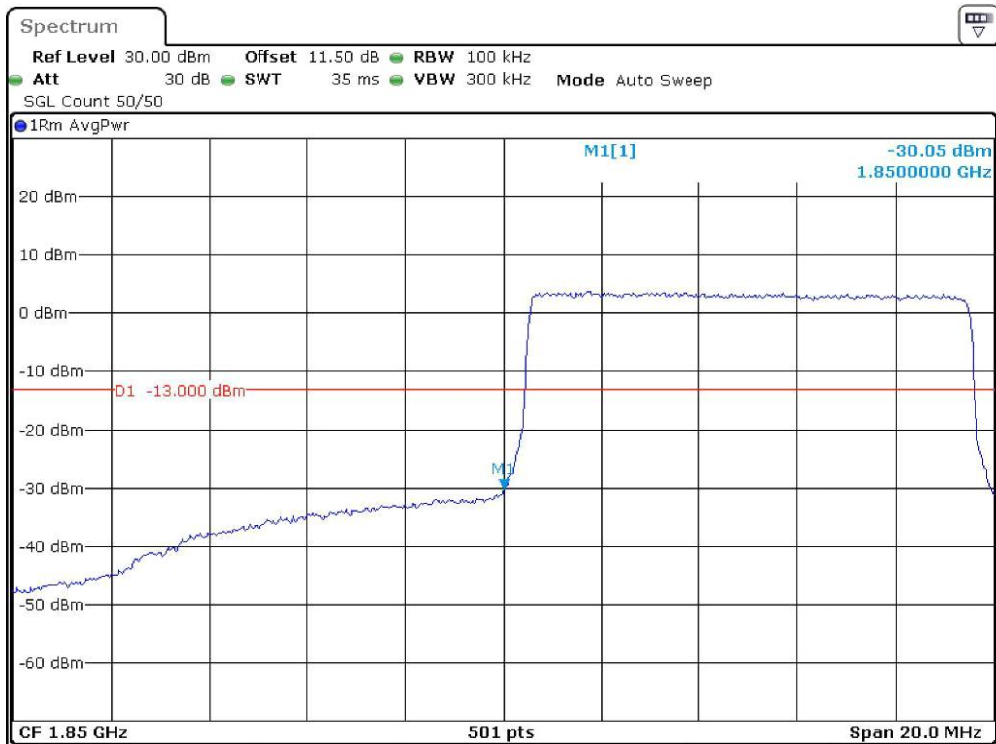

Band-2_10-MHz_Low_16QAM_RB50#0

Date: 19.DEC.2023 21:09:12