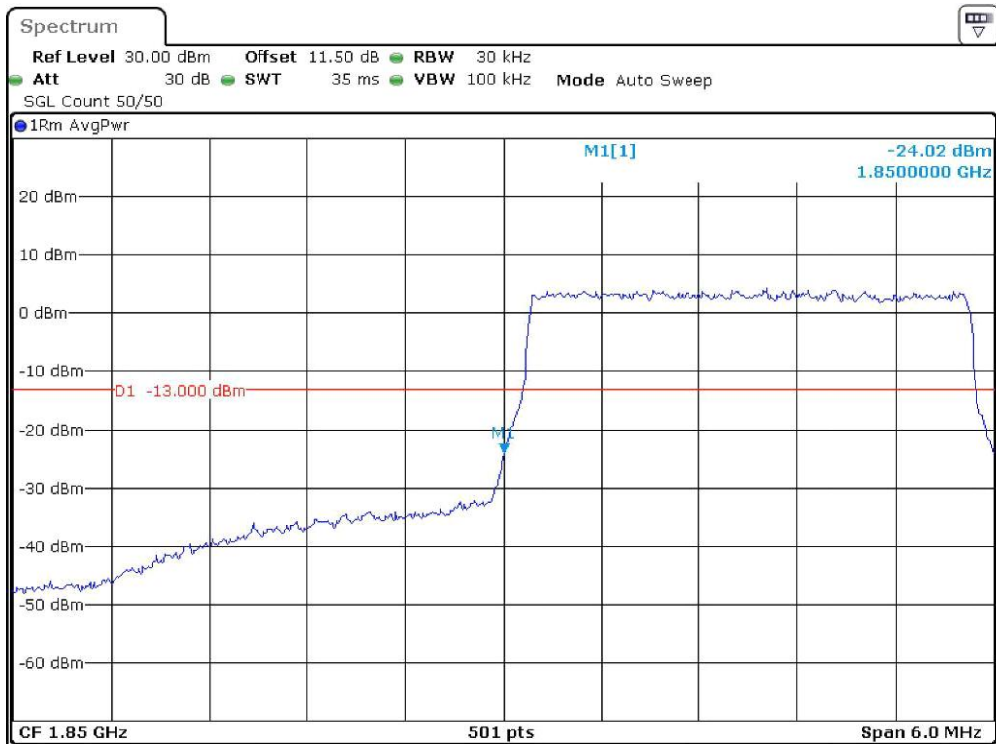

Band-2_3-MHz_Low_16QAM_RB15#0

Date: 19.DEC.2023 21:08:05