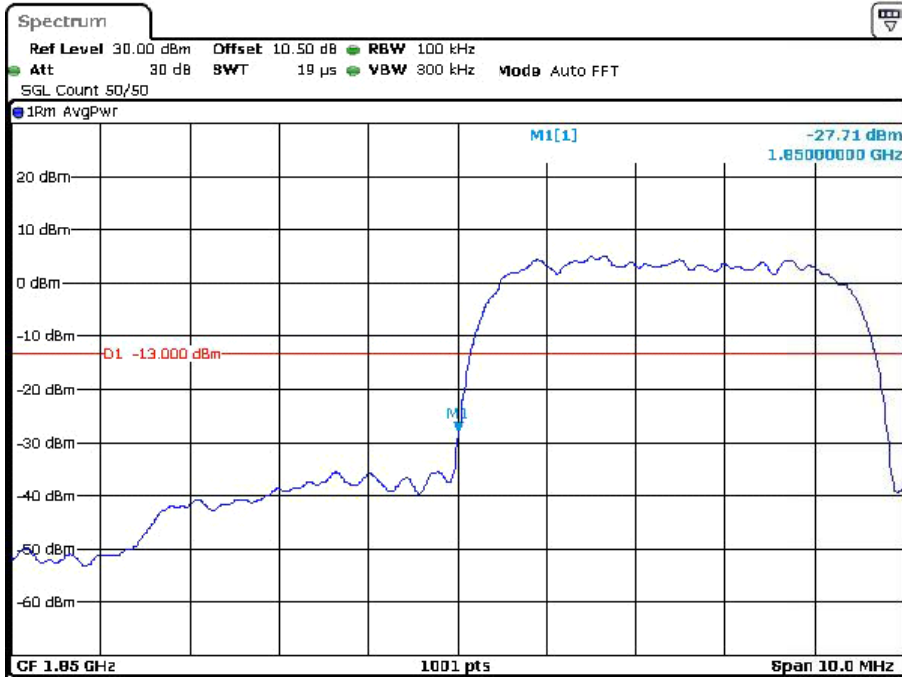

PCS Band

GSM

Date: 23.DEC.2023 11:37:46

Date: 23.DEC.2023 11:45:15

EDGE

Date: 23.DEC.2023 11:58:44

Date: 23.DEC.2023 11:50:17

RMC