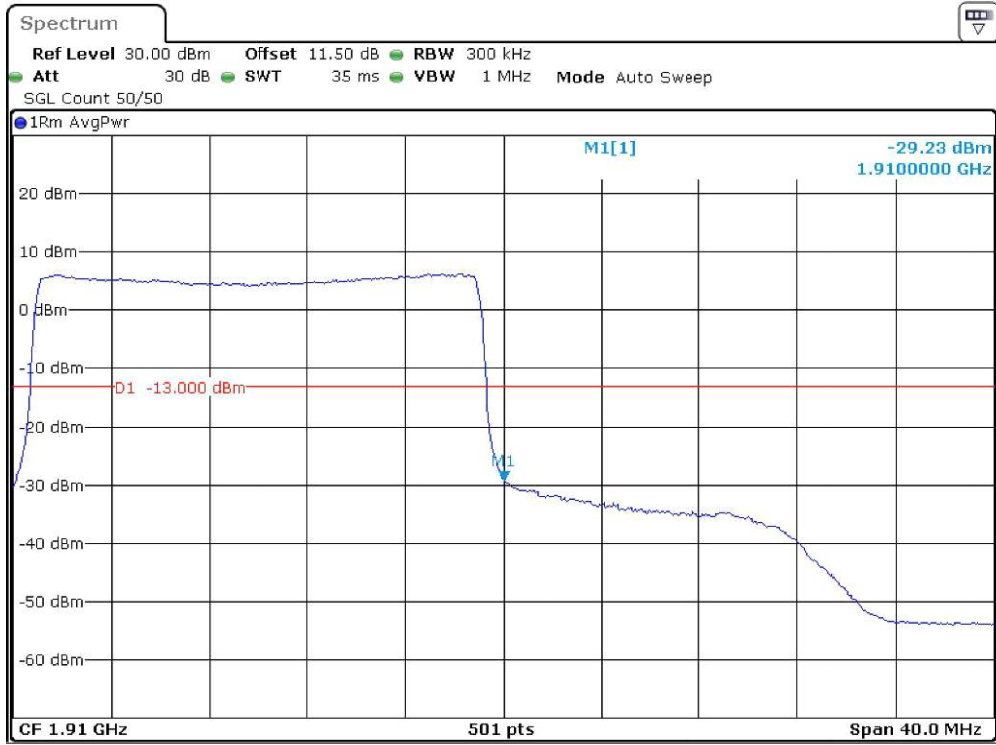

Date: 19.DEC.2023 21:10:00

Band-2_20-MHz_Low_QPSK_RB100#0

Date: 19.DEC.2023 21:10:11

Band-2_20-MHz_Low_16QAM_RB100#0

Date: 19.DEC.2023 21:10:16

Band-2_20-MHz_High_QPSK_RB100#0

Date: 19.DEC.2023 21:10:26

Band-2_20-MHz_High_16QAM_RB100#0