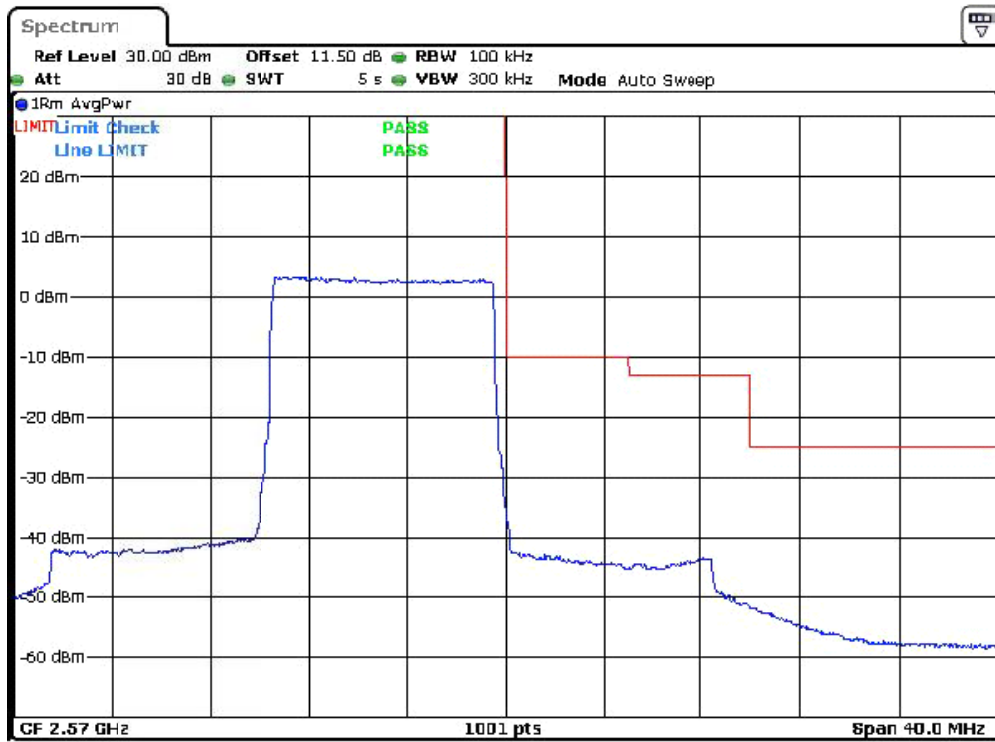

Band-7-5M-Bandedge-L-QPSK-FullRB0

Date: 22.DEC.2023 18:54:31

Band-7-10M-Bandedge-H-16QAM-FullRB0

Date: 22.DEC.2023 19:12:53

Band-7-10M-Bandedge-H-QPSK-FullRB0

Date: 22.DEC.2023 19:11:46

Band-7-10M-Bandedge-L-16QAM-FullRB0

Date: 22.DEC.2023 19:12:21

Band-7-10M-Bandedge-L-QPSK-FullRB0

Date: 22.DEC.2023 19:11:14

Band-7-15M-Bandedge-H-16QAM-FullRB0

Date: 22.DEC.2023 19:21:26

Band-7-15M-Bandedge-H-QPSK-FullRB0

Date: 22.DEC.2023 19:16:17