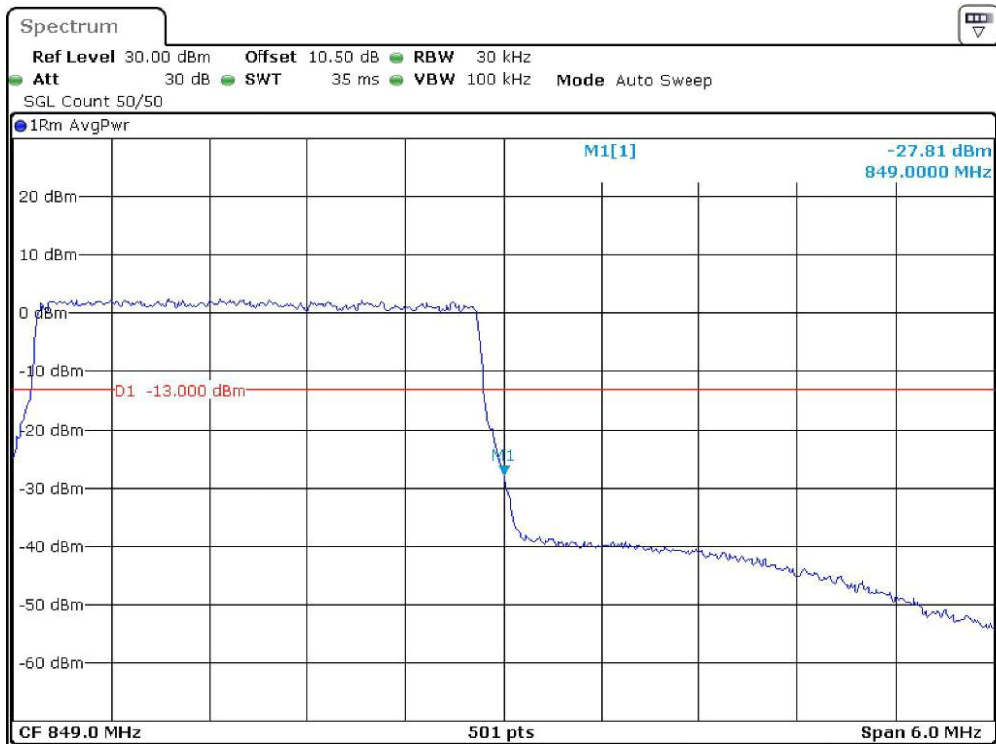

Date: 19.DEC.2023 22:52:27

Band-5_3-MHz_Low_QPSK_RB15#0

Date: 19.DEC.2023 22:52:38

Band-5_3-MHz_Low_16QAM_RB15#0

Date: 19.DEC.2023 22:52:45

Band-5_3-MHz_High_QPSK_RB15#0

Date: 19.DEC.2023 22:52:53

Band-5_3-MHz_High_16QAM_RB15#0