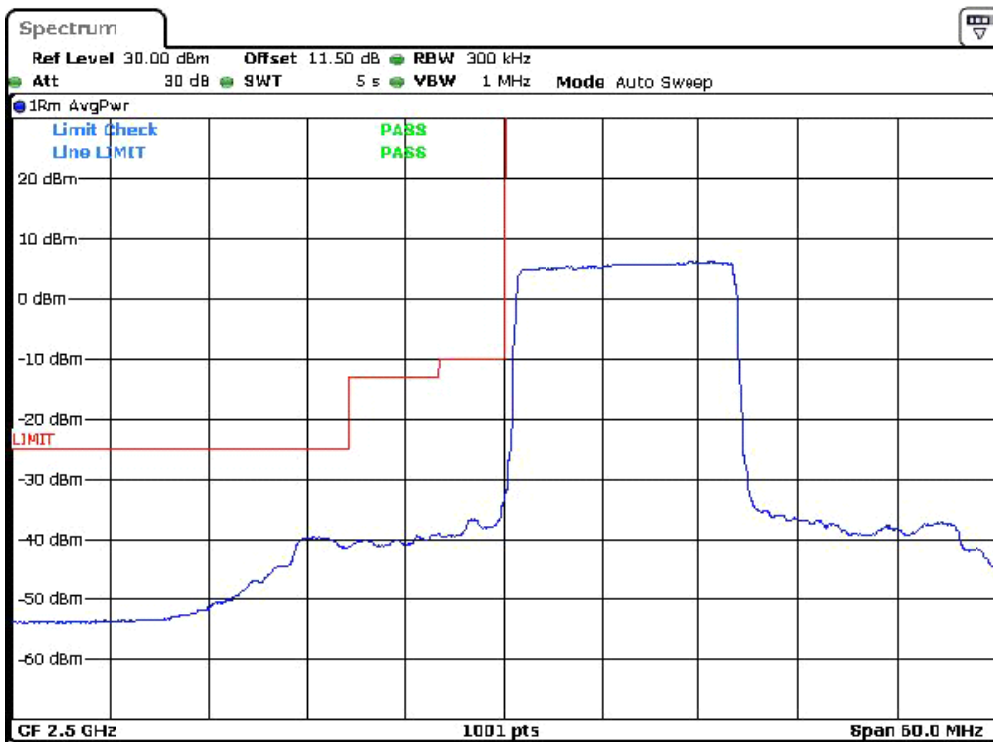

Date: 22.DEC.2023 19:12:21

Band-7-10M-Bandedge-L-QPSK-FullRB0

Date: 22.DEC.2023 19:11:14

Band-7-15M-Bandedge-H-16QAM-FullRB0

Date: 22.DEC.2023 19:21:26

Band-7-15M-Bandedge-H-QPSK-FullRB0

Date: 22.DEC.2023 19:16:17

Band-7-15M-Bandedge-L-16QAM-FullRB0

Date: 22.DEC.2023 19:20:48

Band-7-15M-Bandedge-L-QPSK-FullRB0

Date: 22.DEC.2023 19:15:43

Band-7-20M-Bandedge-H-16QAM-FullRB0

Date: 22.DEC.2023 19:26:27

Band-7-20M-Bandedge-H-QPSK-FullRB0