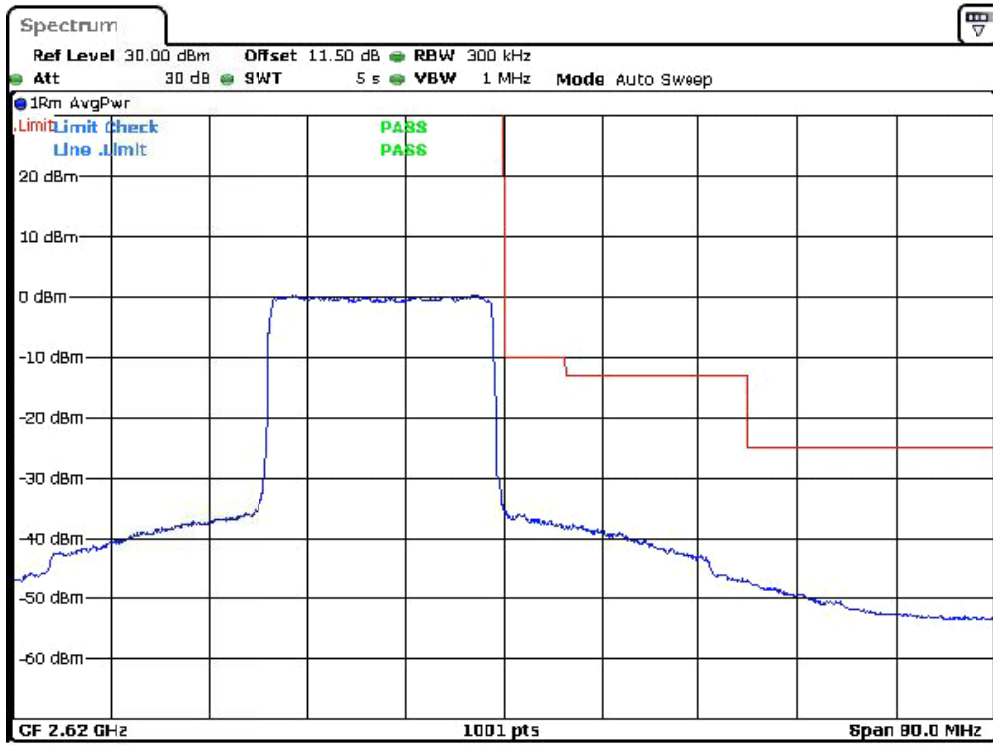

Band-38-20M-Bandedge-H-16QAM-FullRB0

Date: 22.DEC.2023 21:52:01