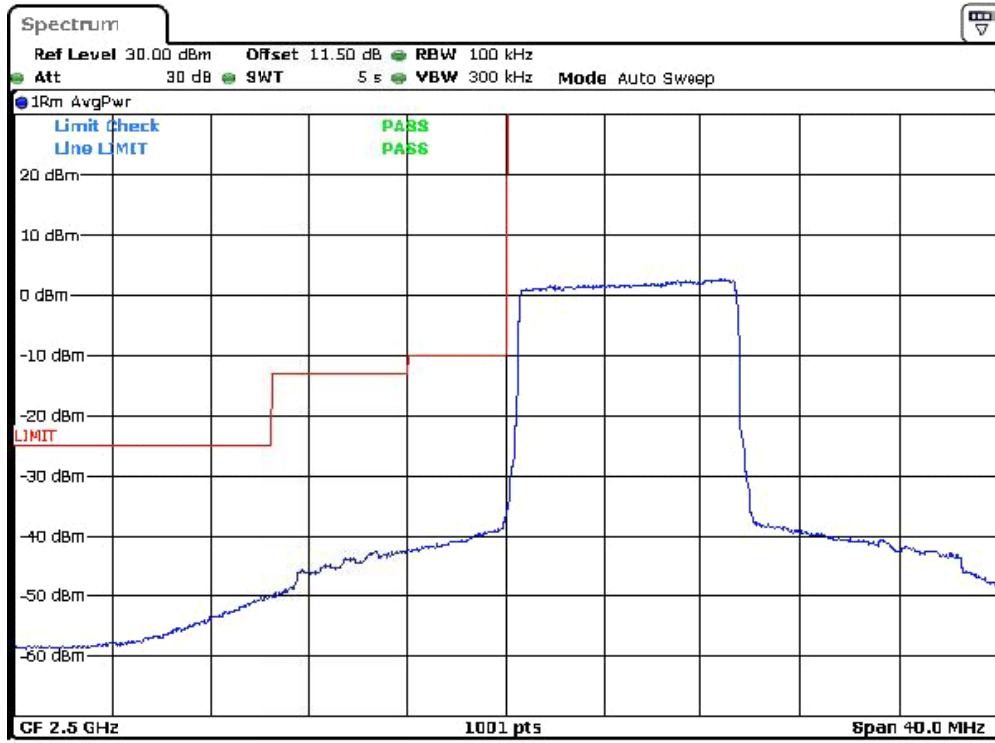

Band-7-5M-Bandedge-L-QPSK-FullRB0

Date: 22.DEC.2023 18:54:31

Band-7-10M-Bandedge-H-16QAM-FullRB0

Date: 22.DEC.2023 19:12:53

Band-7-10M-Bandedge-H-QPSK-FullRB0

Date: 22.DEC.2023 19:11:46

Band-7-10M-Bandedge-L-16QAM-FullRB0

Date: 22.DEC.2023 19:12:21

Band-7-10M-Bandedge-L-QPSK-FullRB0

Date: 22.DEC.2023 19:11:14

Band-7-15M-Bandedge-H-16QAM-FullRB0

Date: 22.DEC.2023 19:21:26

Band-7-15M-Bandedge-H-QPSK-FullRB0

Date: 22.DEC.2023 19:16:17