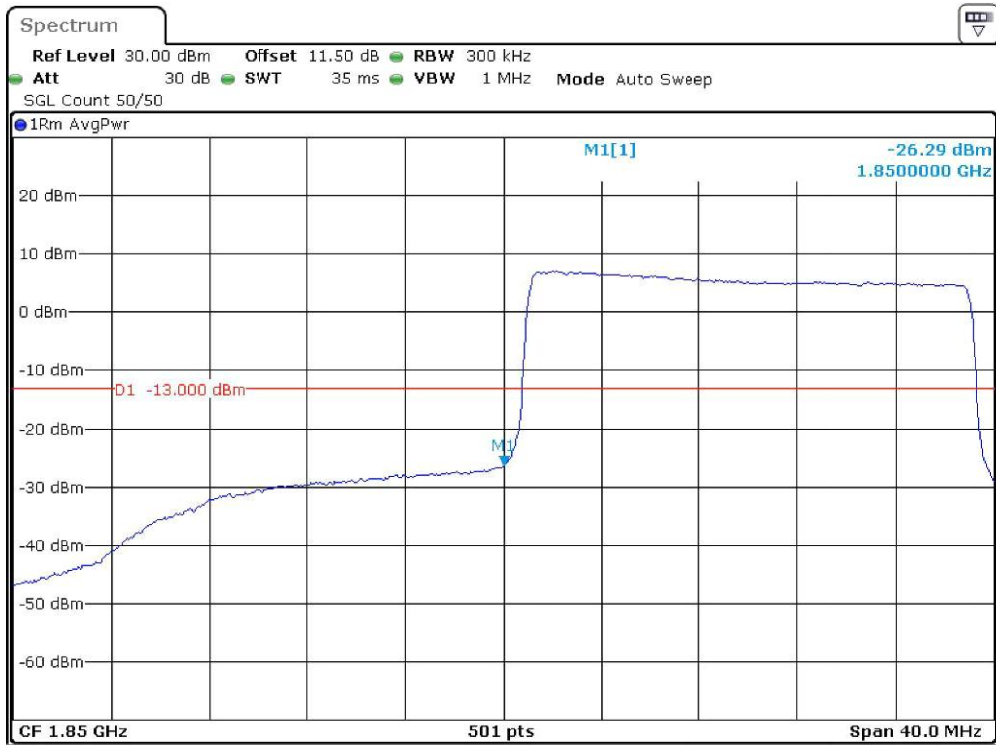

Band-2_20-MHz_Low_QPSK_RB100#0

Date: 19.DEC.2023 21:10:11