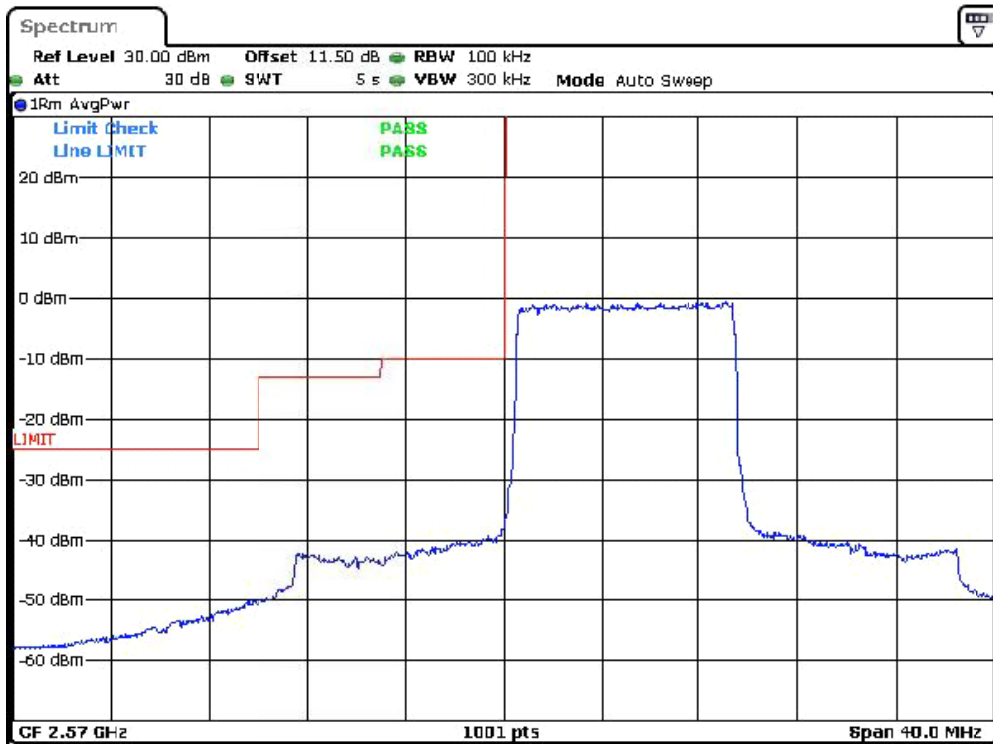

Date: 22.DEC.2023 21:45:23

Band-38-10M-Bandedge-H-QPSK-FullRB0

Date: 22.DEC.2023 21:44:20

Band-38-10M-Bandedge-L-16QAM-FullRB0

Date: 22.DEC.2023 21:44:55

Band-38-10M-Bandedge-L-QPSK-FullRB0

Date: 22.DEC.2023 21:49:46