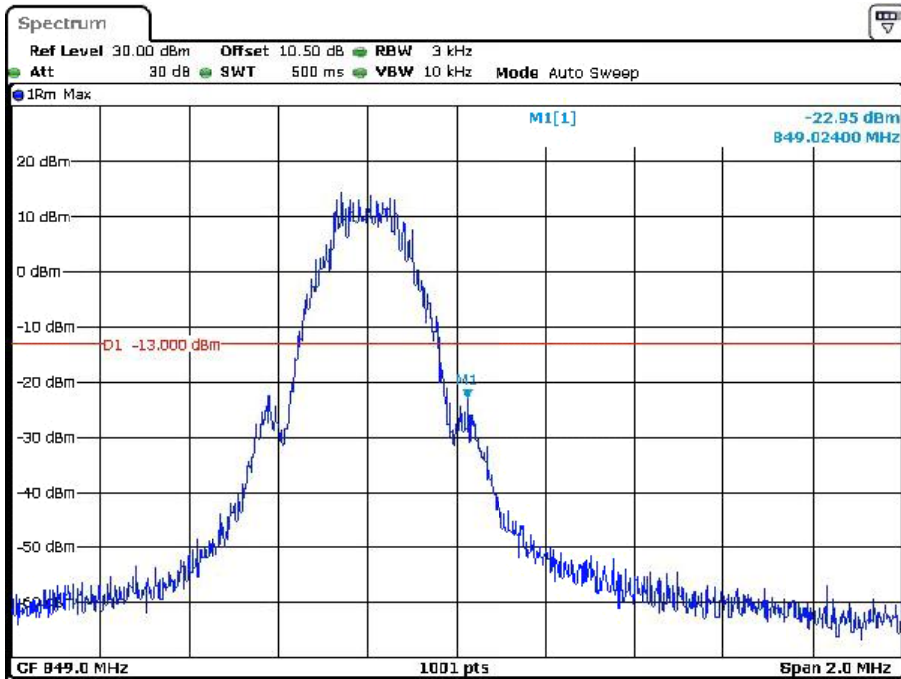

Cellular Band

GSM

Date: 23.DEC.2023 13:29:23

Date: 23.DEC.2023 13:36:29

EDGE

Date: 23.DEC.2023 14:06:14

Date: 23.DEC.2023 13:58:27

RMC