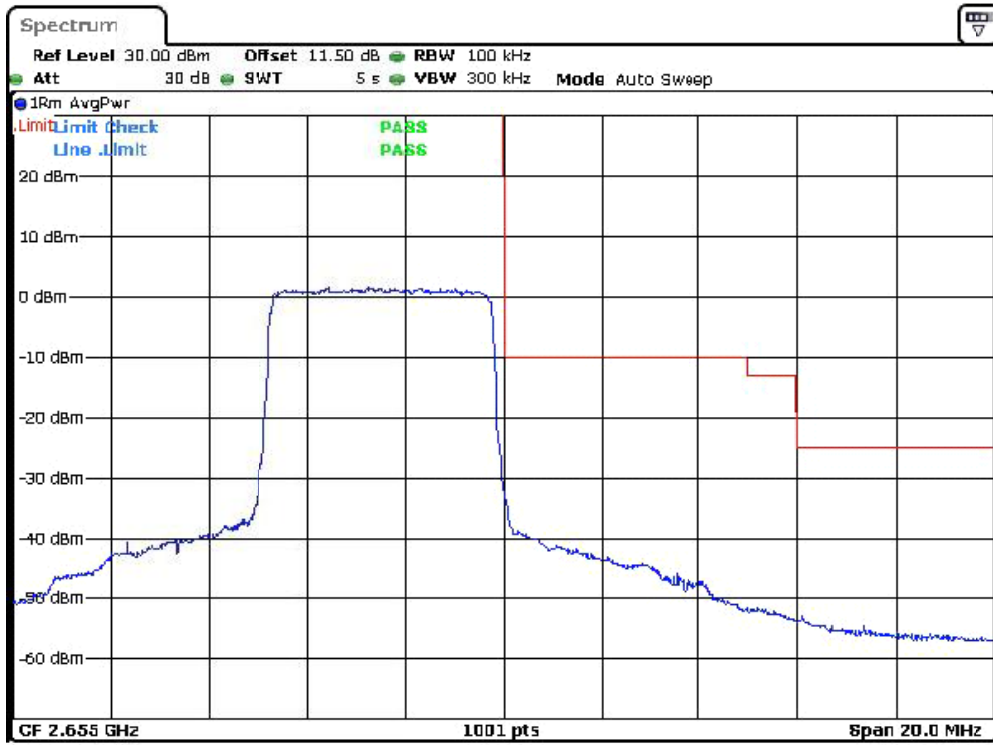

Band-41-5M-Bandedge-H-16QAM-FullRB0

Date: 22.DEC.2023 21:59:19