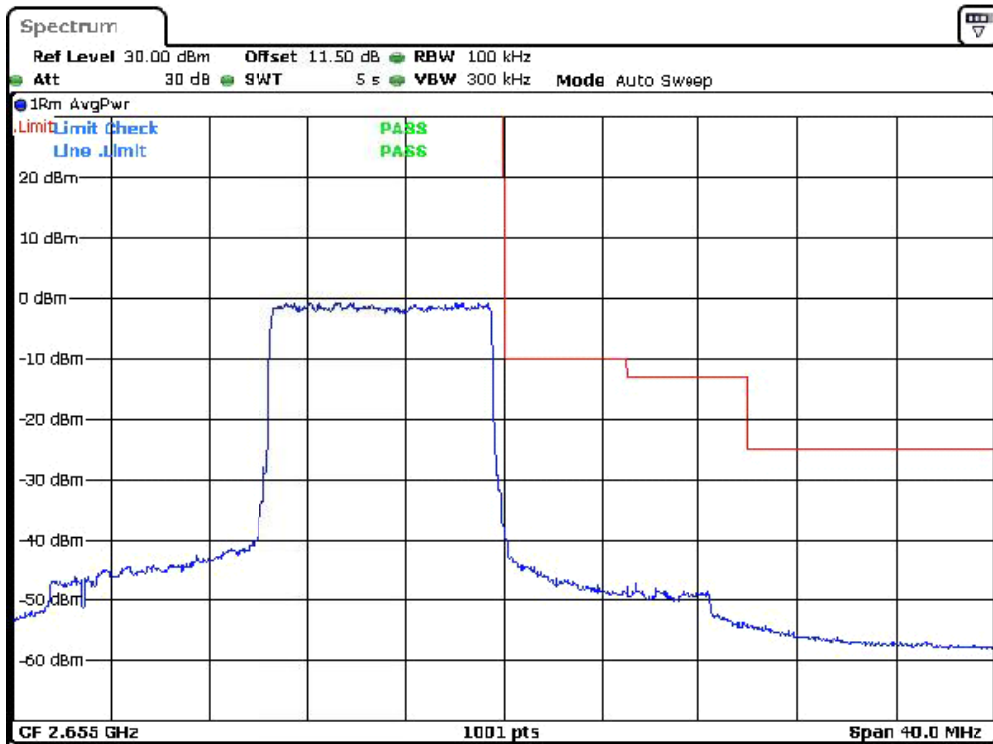

Date: 22.DEC.2023 21:58:33

Band-41-5M-Bandedge-L-QPSK-FullRB0

Date: 22.DEC.2023 21:56:50

Band-41-10M-Bandedge-H-16QAM-FullRB0

Date: 22.DEC.2023 22:03:49

Band-41-10M-Bandedge-H-QPSK-FullRB0

Date: 22.DEC.2023 22:03:18