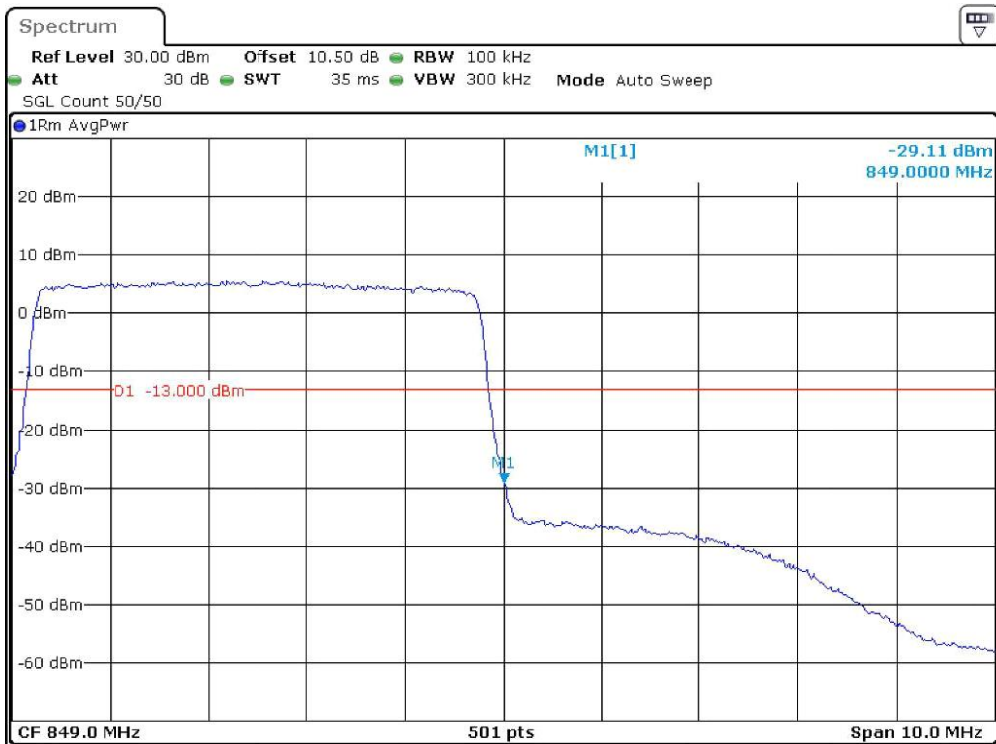

Date: 19.DEC.2023 22:52:59

Band-5_5-MHz_Low_QPSK_RB25#0

Date: 19.DEC.2023 22:53:09

Band-5_5-MHz_Low_16QAM_RB25#0

Date: 19.DEC.2023 22:53:17

Band-5_5-MHz_High_QPSK_RB25#0

Date: 19.DEC.2023 22:53:25

Band-5_5-MHz_High_16QAM_RB25#0