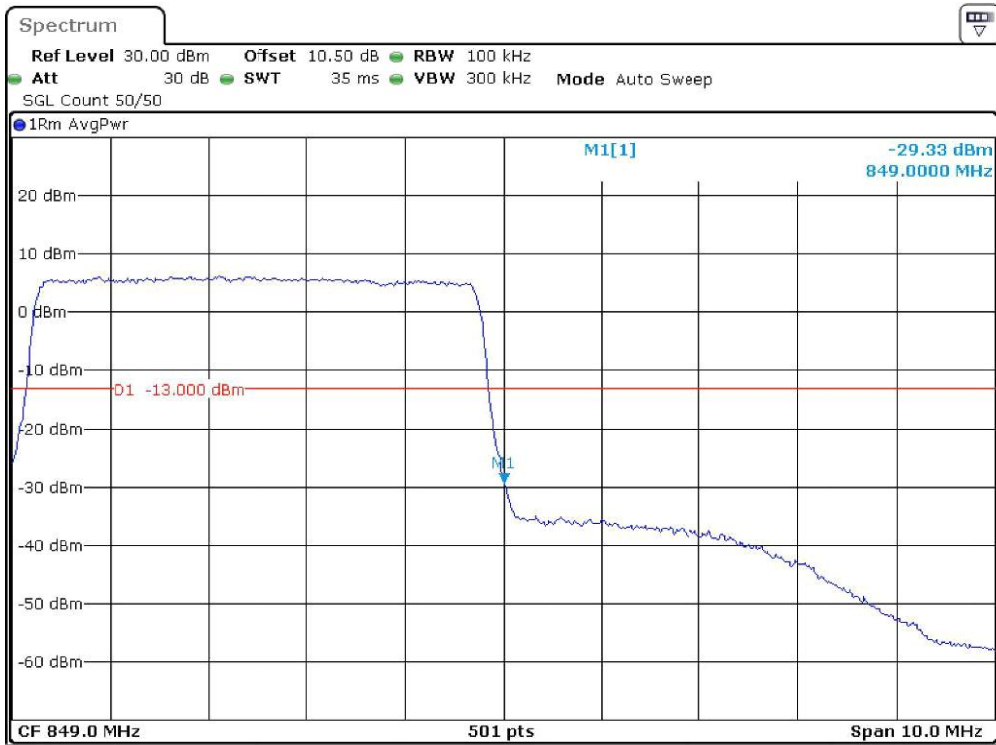

Date: 19.DEC.2023 22:52:59

Band-5_5-MHz_Low_QPSK_RB25#0

Date: 19.DEC.2023 22:53:09

Band-5_5-MHz_Low_16QAM_RB25#0

Date: 19.DEC.2023 22:53:17

Band-5_5-MHz_High_QPSK_RB25#0

Date: 19.DEC.2023 22:53:25

Band-5_5-MHz_High_16QAM_RB25#0