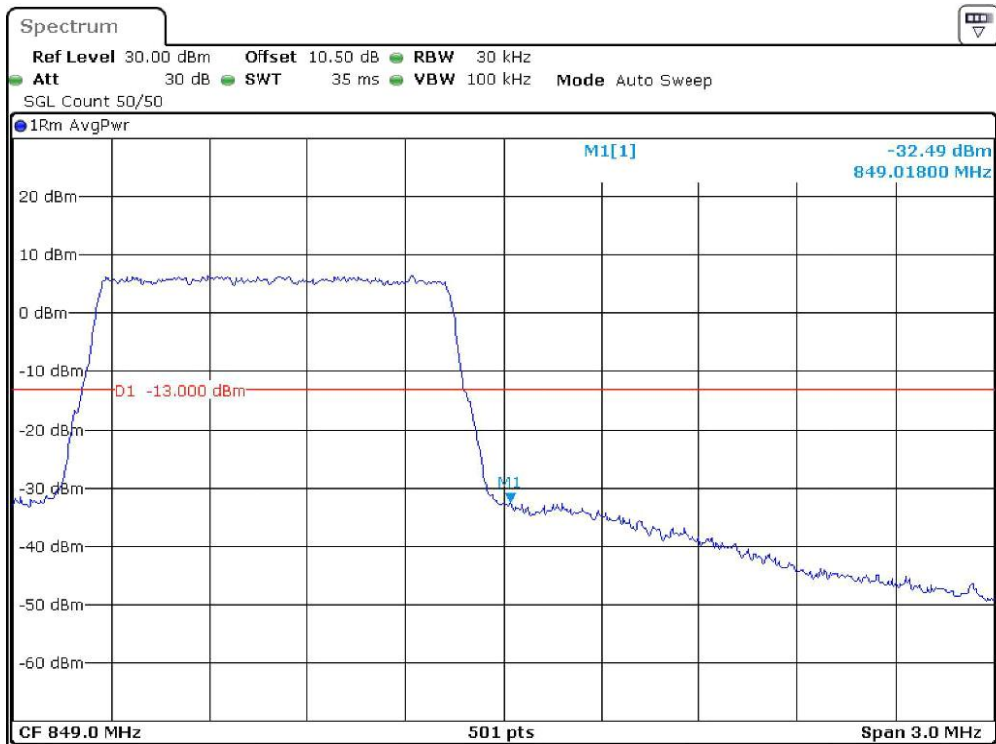

Date: 19.DEC.2023 21:10:32

Band-5_1.4-MHz_Low_QPSK_RB6#0

Date: 19.DEC.2023 22:52:05

Band-5_1.4-MHz_Low_16QAM_RB6#0

Date: 19.DEC.2023 22:52:12

Band-5_1.4-MHz_High_QPSK_RB6#0

Date: 19.DEC.2023 22:52:20

Band-5_1.4-MHz_High_16QAM_RB6#0