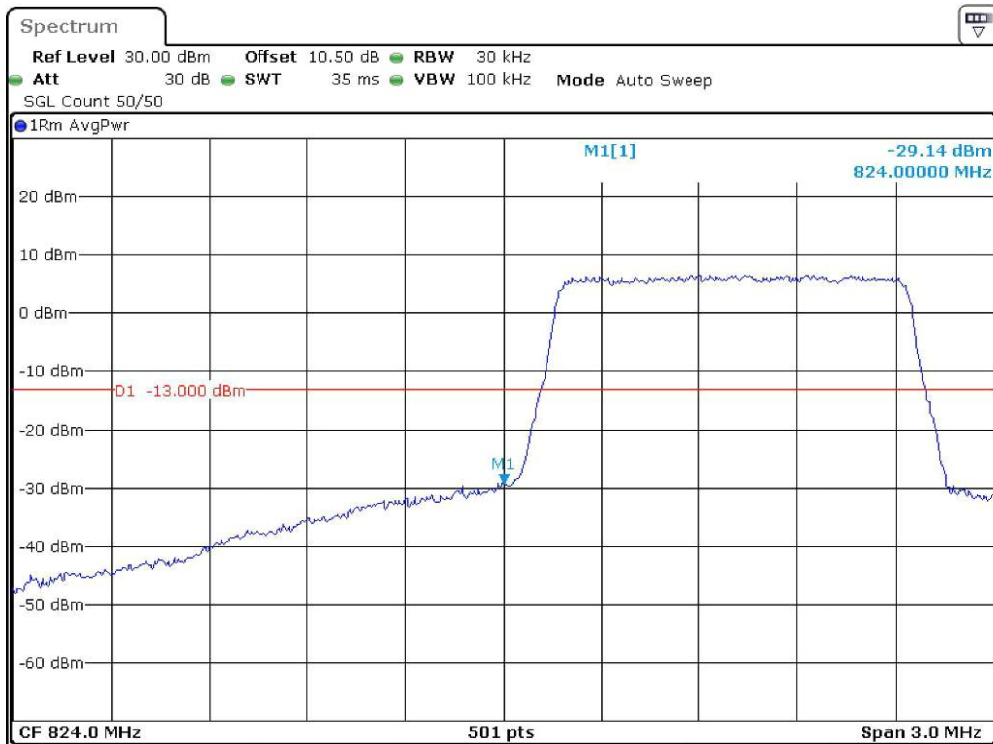

Band-5_1.4-MHz_Low_16QAM_RB6#0

Date: 19.DEC.2023 22:52:12