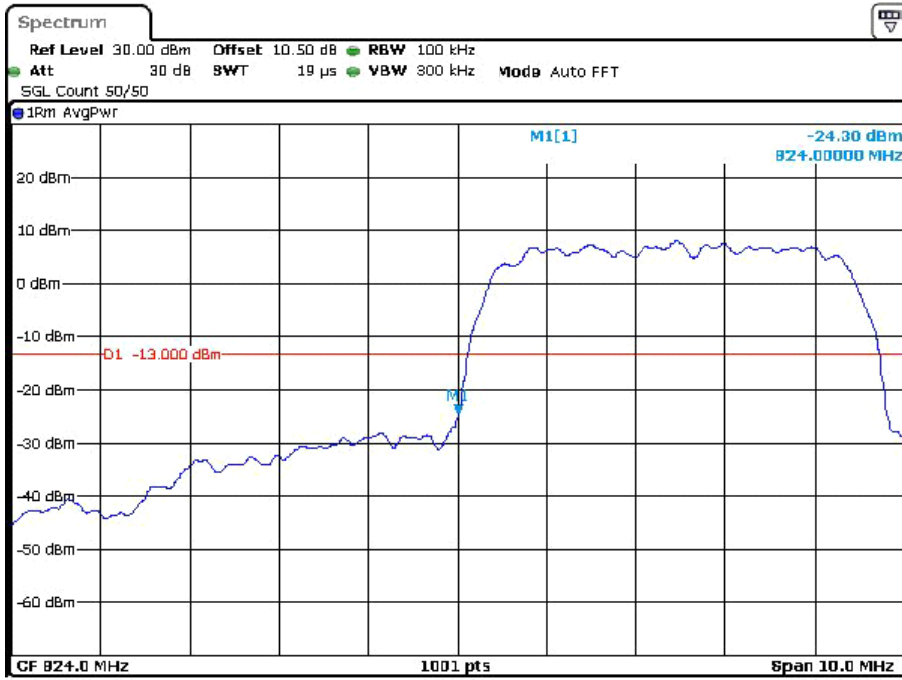

Cellular Band

GSM

Date: 23.DEC.2023 13:29:23

Date: 23.DEC.2023 13:36:29

EDGE

Date: 23.DEC.2023 14:06:14

Date: 23.DEC.2023 13:58:27

RMC

Date: 22.DEC.2023 16:15:05

Date: 22.DEC.2023 15:55:34

HSDPA

Date: 22.DEC.2023 16:19:59

Date: 22.DEC.2023 16:31:13

HSUPA

Date: 22.DEC.2023 16:51:41

Date: 22.DEC.2023 16:36:28

PCS Band

GSM

Date: 23.DEC.2023 11:37:46

Date: 23.DEC.2023 11:45:15

EDGE

Date: 23.DEC.2023 11:58:44

Date: 23.DEC.2023 11:50:17

RMC