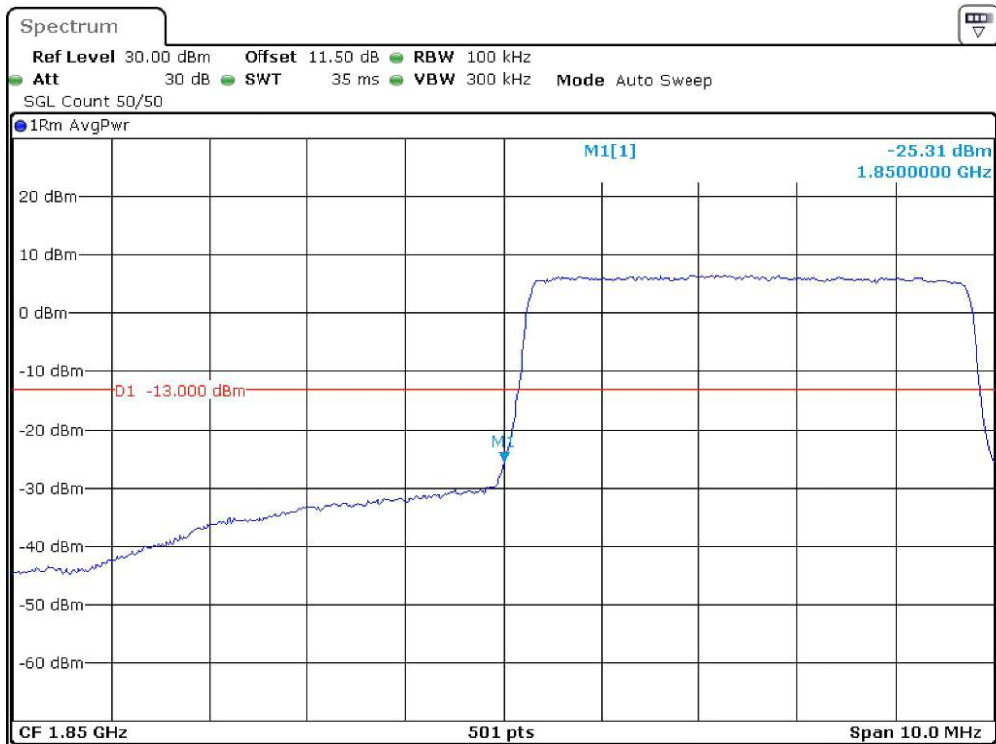

Band-2_5-MHz_Low_16QAM_RB25#0

Date: 19.DEC.2023 21:08:36