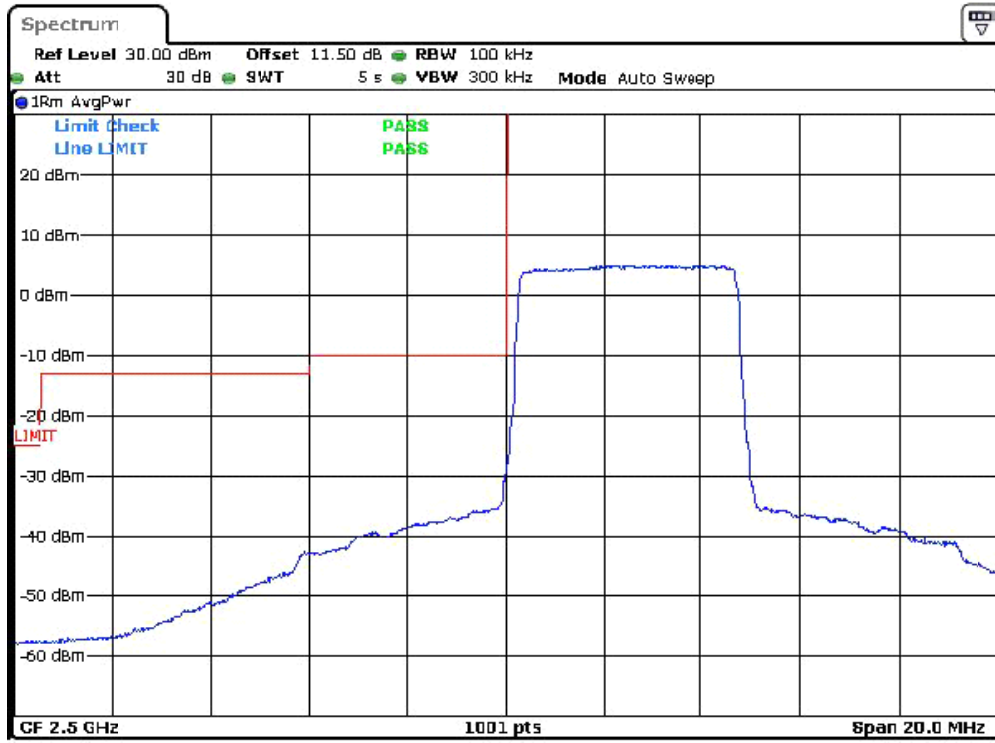

Date: 19.DEC.2023 22:54:07

Band-7-5M-Bandedge-H-16QAM-FullRB0

Date: 22.DEC.2023 18:57:00

Band-7-5M-Bandedge-H-QPSK-FullRB0

Date: 22.DEC.2023 18:55:16

Band-7-5M-Bandedge-L-16QAM-FullRB0

Date: 22.DEC.2023 18:56:00