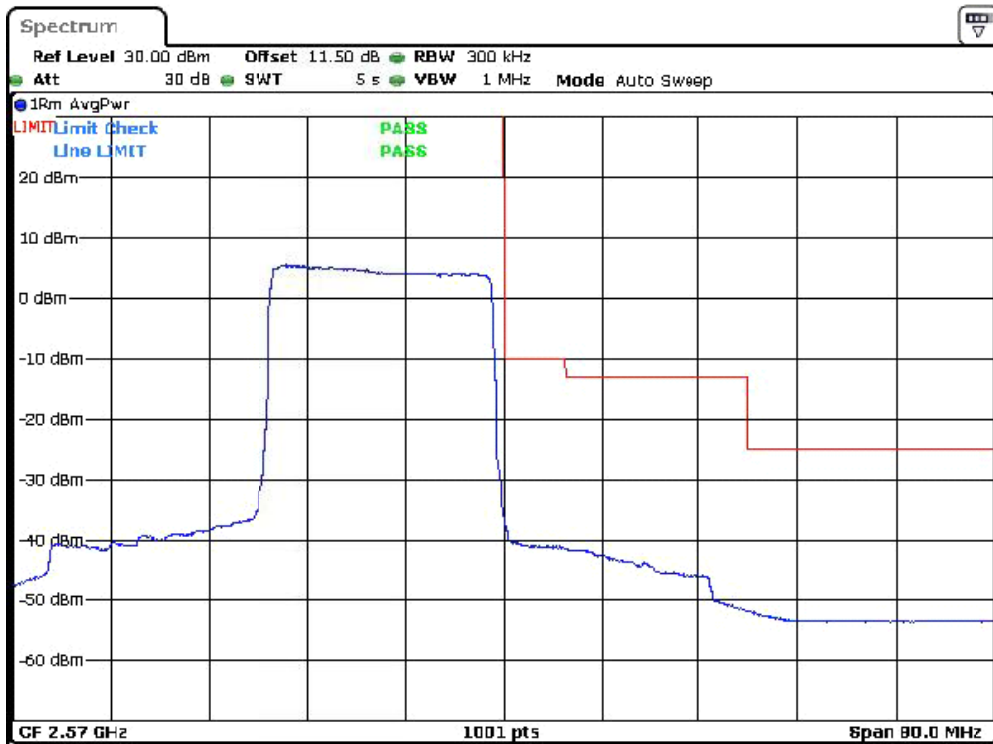

Band-7-15M-Bandedge-L-16QAM-FullRB0

Date: 22.DEC.2023 19:20:48

Band-7-15M-Bandedge-L-QPSK-FullRB0

Date: 22.DEC.2023 19:15:43

Band-7-20M-Bandedge-H-16QAM-FullRB0

Date: 22.DEC.2023 19:26:27

Band-7-20M-Bandedge-H-QPSK-FullRB0