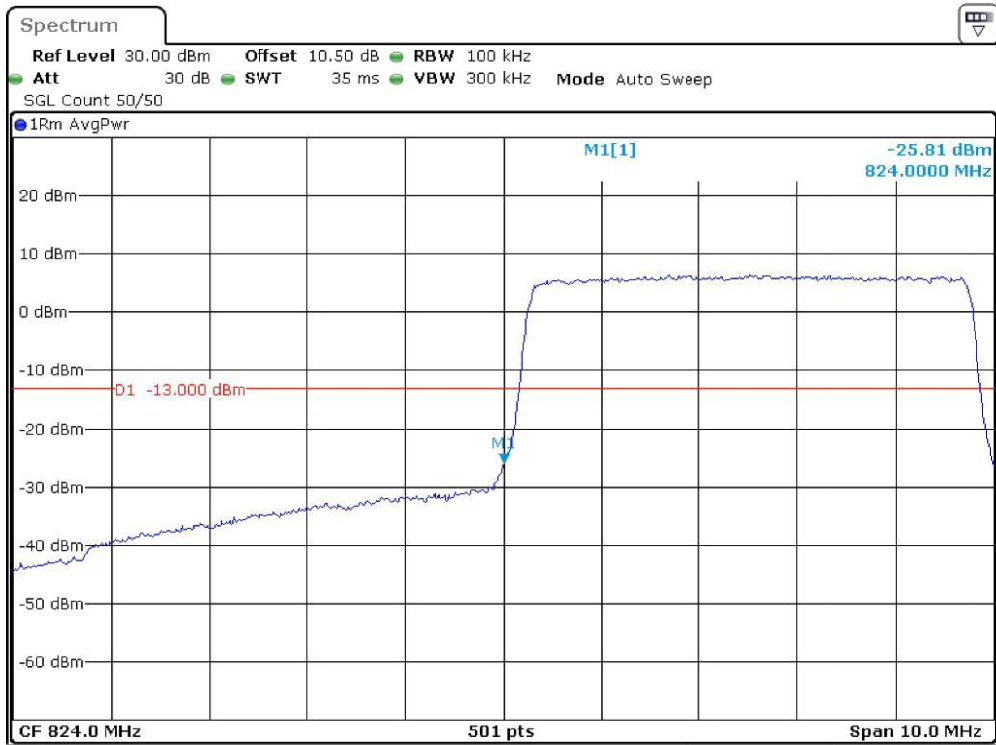

Band-5_5-MHz_Low_QPSK_RB25#0

Date: 19.DEC.2023 22:53:09