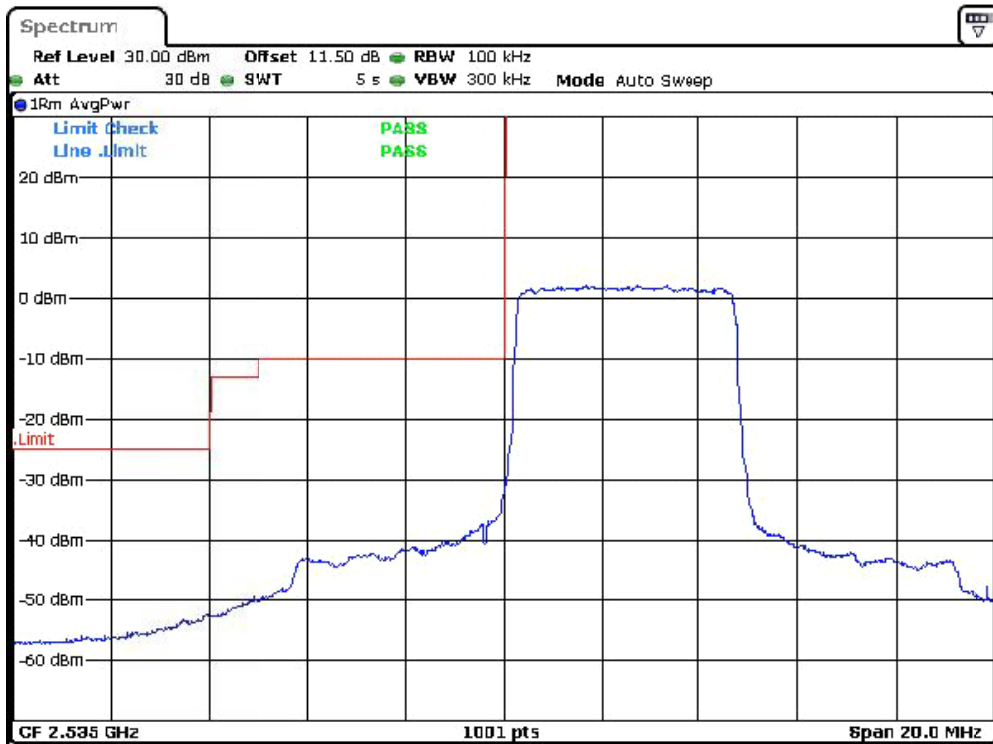

Band-41-5M-Bandedge-L-QPSK-FullRB0

Date: 22.DEC.2023 21:56:50