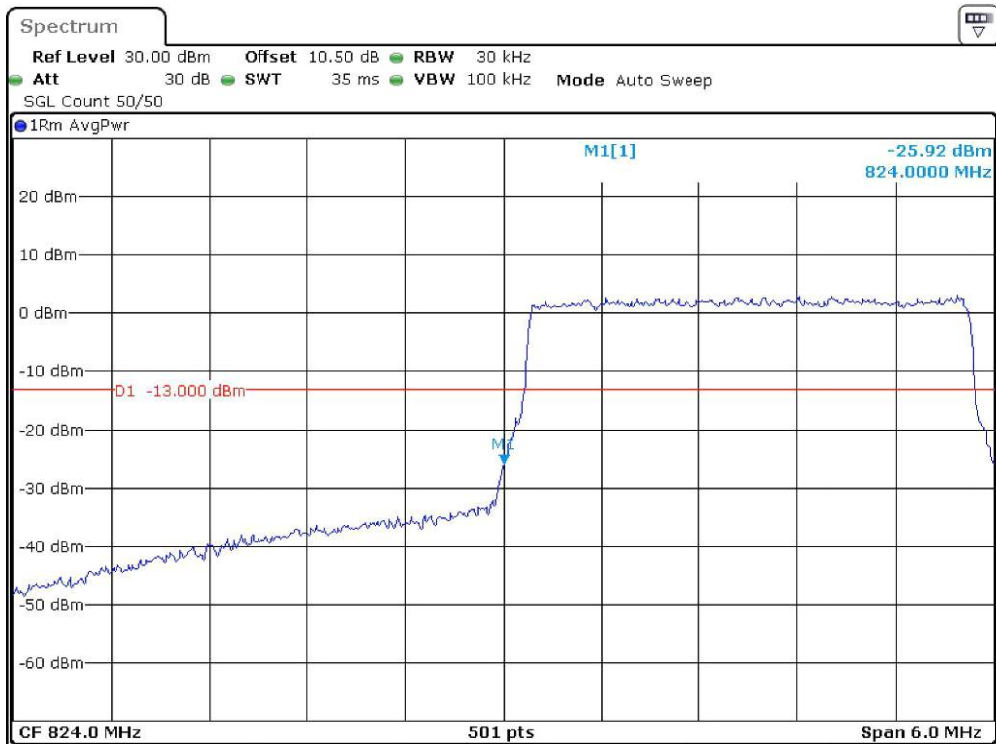

Band-5_3-MHz_Low_16QAM_RB15#0

Date: 19.DEC.2023 22:52:45