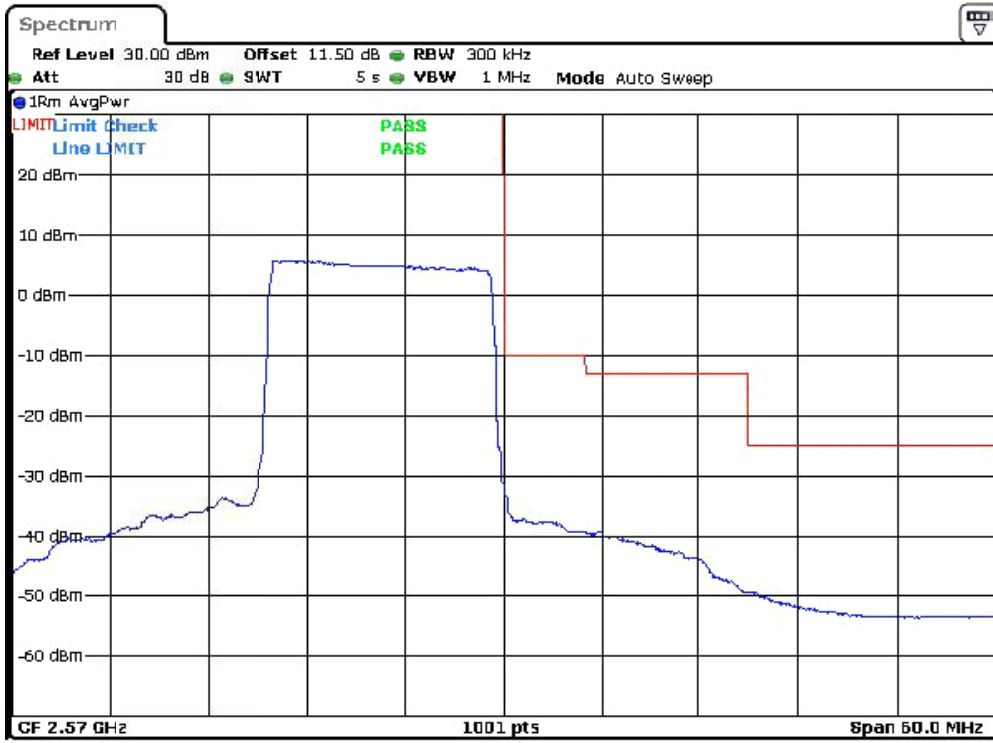

Band-7-5M-Bandedge-L-QPSK-FullRB0

Date: 22.DEC.2023 18:54:31

Band-7-10M-Bandedge-H-16QAM-FullRB0

Date: 22.DEC.2023 19:12:53

Band-7-10M-Bandedge-H-QPSK-FullRB0

Date: 22.DEC.2023 19:11:46

Band-7-10M-Bandedge-L-16QAM-FullRB0

Date: 22.DEC.2023 19:12:21

Band-7-10M-Bandedge-L-QPSK-FullRB0

Date: 22.DEC.2023 19:11:14

Band-7-15M-Bandedge-H-16QAM-FullRB0

Date: 22.DEC.2023 19:21:26

Band-7-15M-Bandedge-H-QPSK-FullRB0

Date: 22.DEC.2023 19:16:17