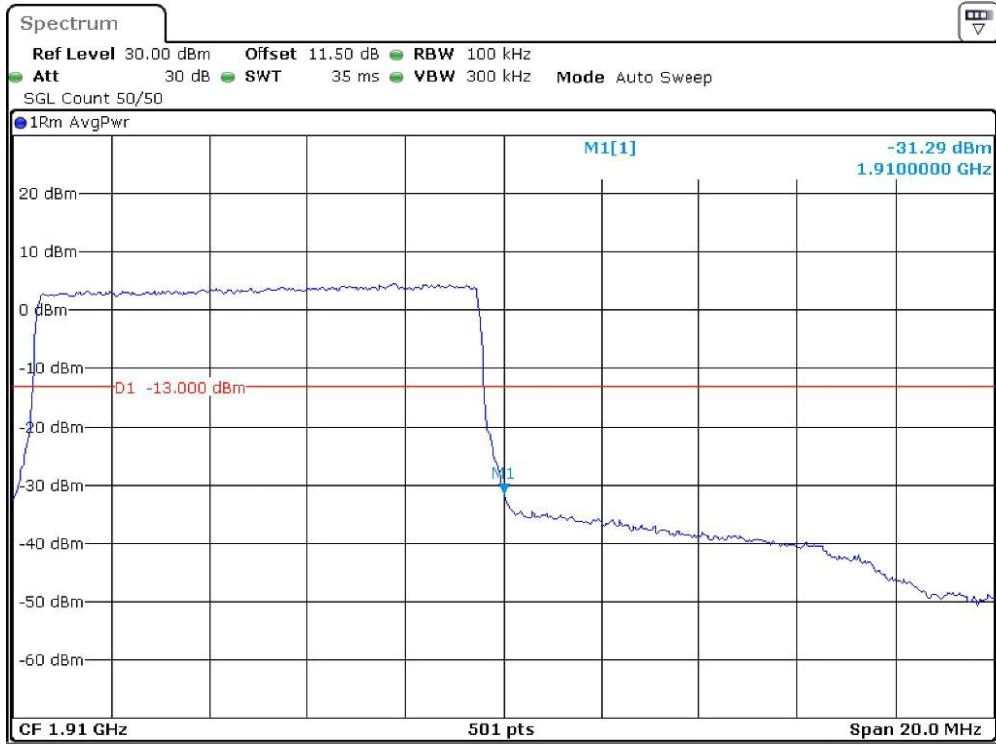

Date: 19.DEC.2023 21:08:53

Band-2_10-MHz_Low_QPSK_RB50#0

Date: 19.DEC.2023 21:09:05

Band-2_10-MHz_Low_16QAM_RB50#0

Date: 19.DEC.2023 21:09:12

Band-2_10-MHz_High_QPSK_RB50#0

Date: 19.DEC.2023 21:09:21

Band-2_10-MHz_High_16QAM_RB50#0