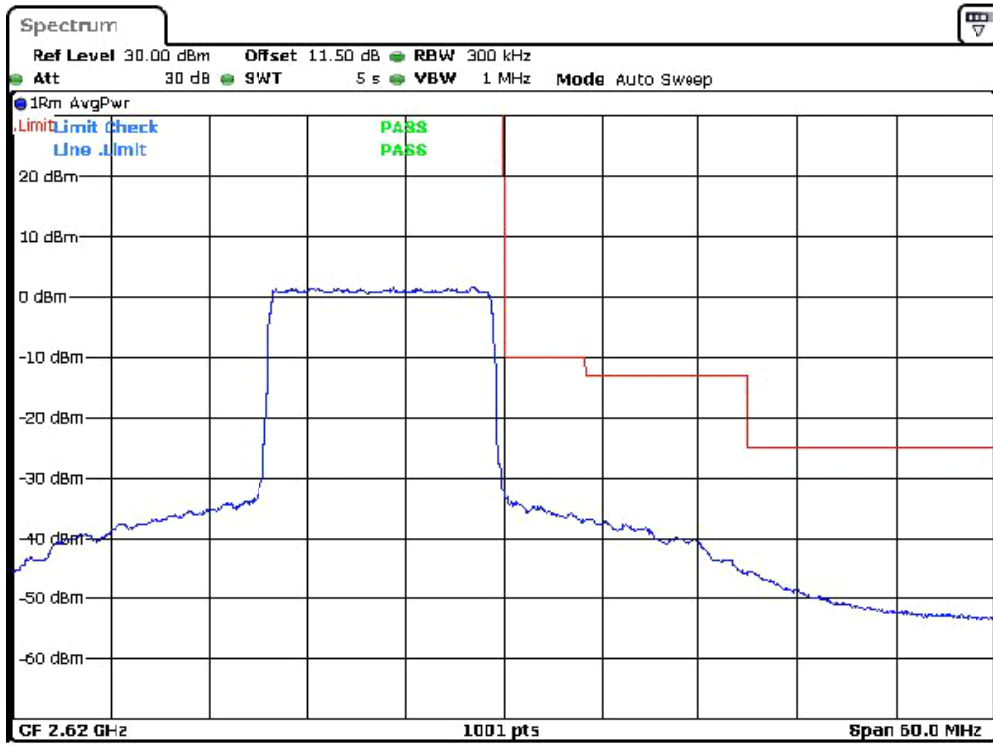

Band-38-15M-Bandedge-H-16QAM-FullRB0

Date: 22.DEC.2023 21:48:31