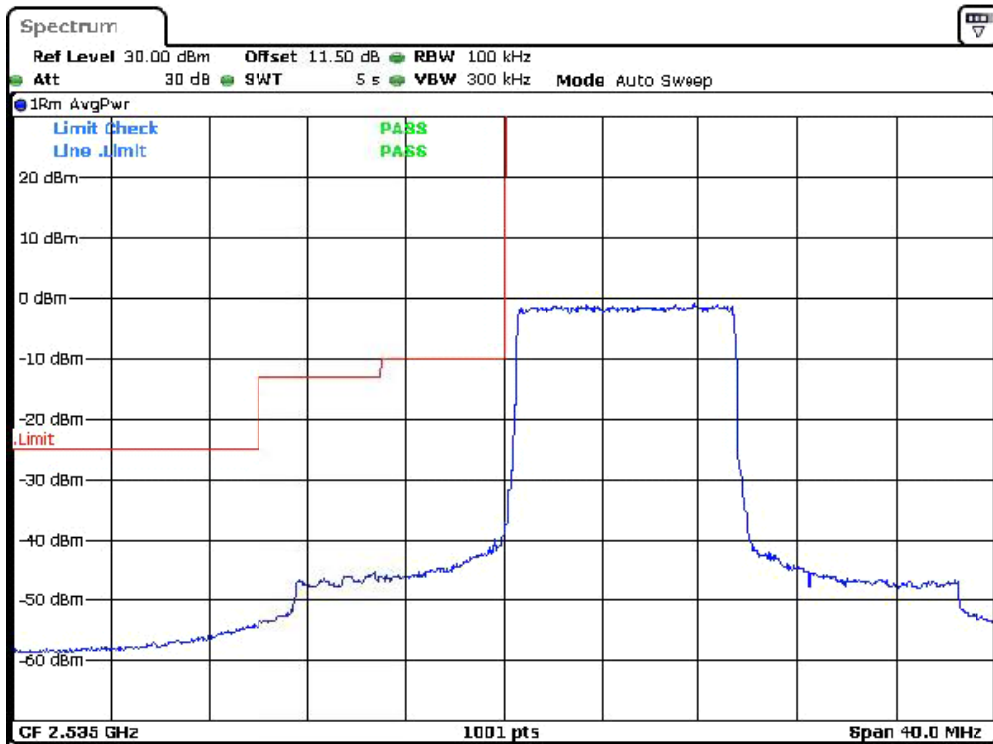

Band-41-10M-Bandedge-L-QPSK-FullRB0

Date: 22.DEC.2023 22:01:34