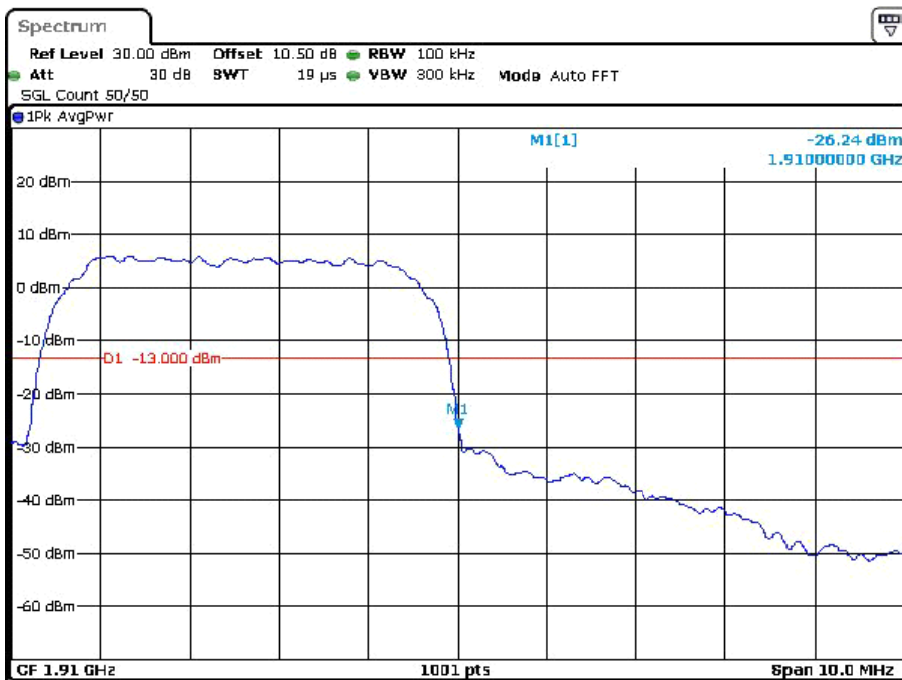

PCS Band

GSM

Date: 23.DEC.2023 11:37:46

Date: 23.DEC.2023 11:45:15

EDGE

Date: 23.DEC.2023 11:58:44

Date: 23.DEC.2023 11:50:17

RMC

Date: 22.DEC.2023 18:16:13

Date: 22.DEC.2023 18:26:22

HSDPA

Date: 22.DEC.2023 17:31:35

Date: 22.DEC.2023 17:48:11

HSUPA

Date: 22.DEC.2023 17:27:00

Date: 22.DEC.2023 17:28:26

**LTE Band
Full RB**

Band-2_1.4-MHz_Low_QPSK_RB6#0

Date: 19.DEC.2023 21:07:26

Band-2_1.4-MHz_Low_16QAM_RB6#0

Date: 19.DEC.2023 21:07:32

Band-2_1.4-MHz_High_QPSK_RB6#0

Date: 19.DEC.2023 21:07:40

Band-2_1.4-MHz_High_16QAM_RB6#0