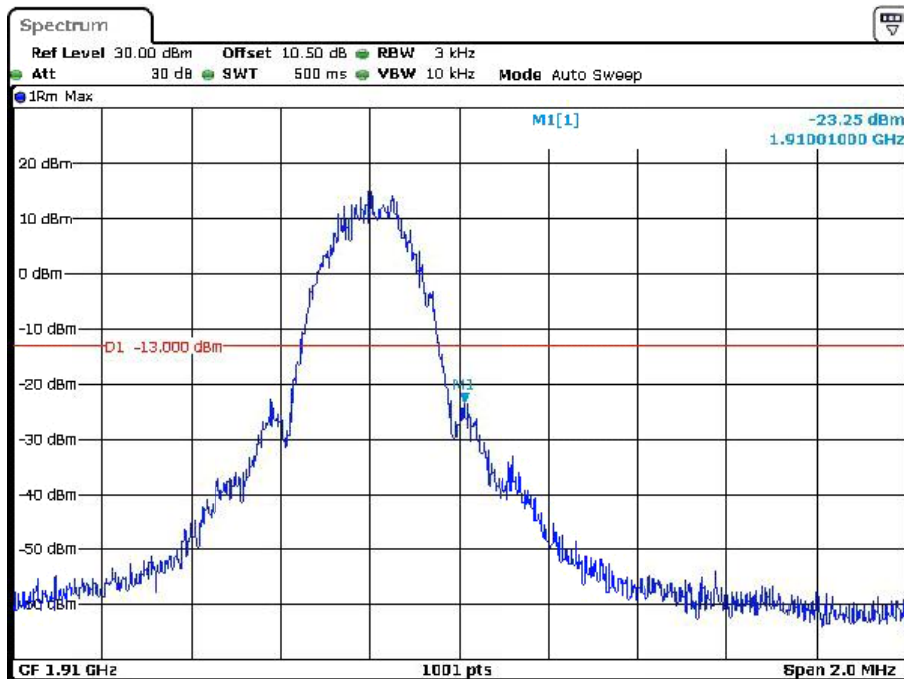

PCS Band

GSM

Date: 23.DEC.2023 11:37:46

Date: 23.DEC.2023 11:45:15

EDGE

Date: 23.DEC.2023 11:58:44

Date: 23.DEC.2023 11:50:17

RMC