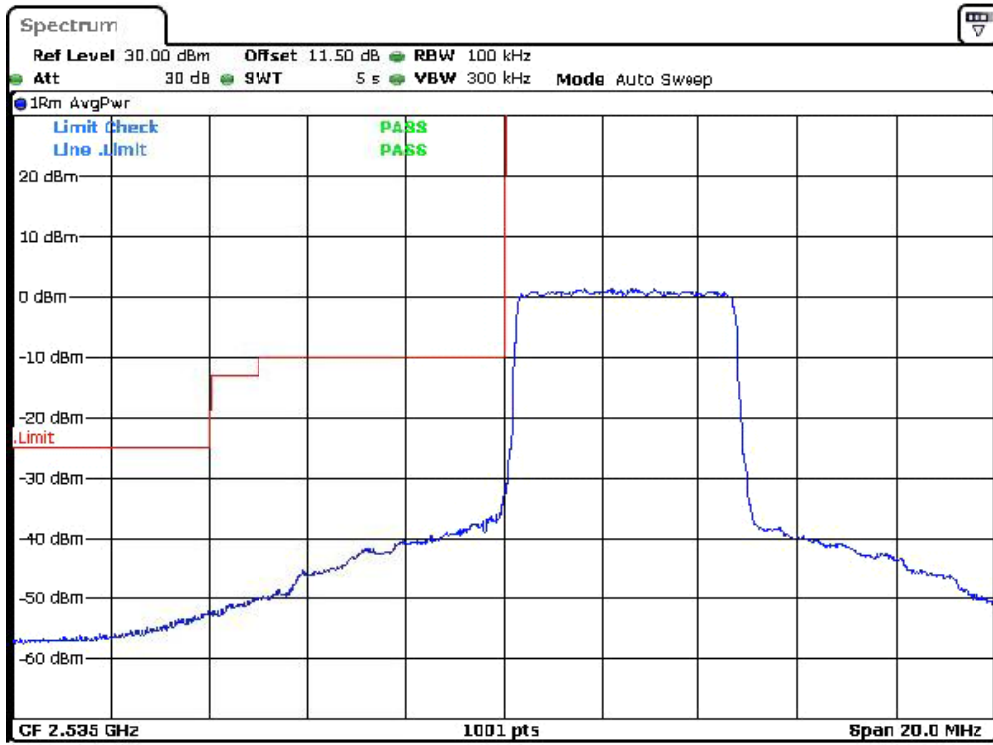

Band-38-20M-Bandedge-L-QPSK-FullRB0

Date: 22.DEC.2023 21:50:09

Band-41-5M-Bandedge-H-16QAM-FullRB0

Date: 22.DEC.2023 21:59:19

Band-41-5M-Bandedge-H-QPSK-FullRB0

Date: 22.DEC.2023 21:57:47

Band-41-5M-Bandedge-L-16QAM-FullRB0