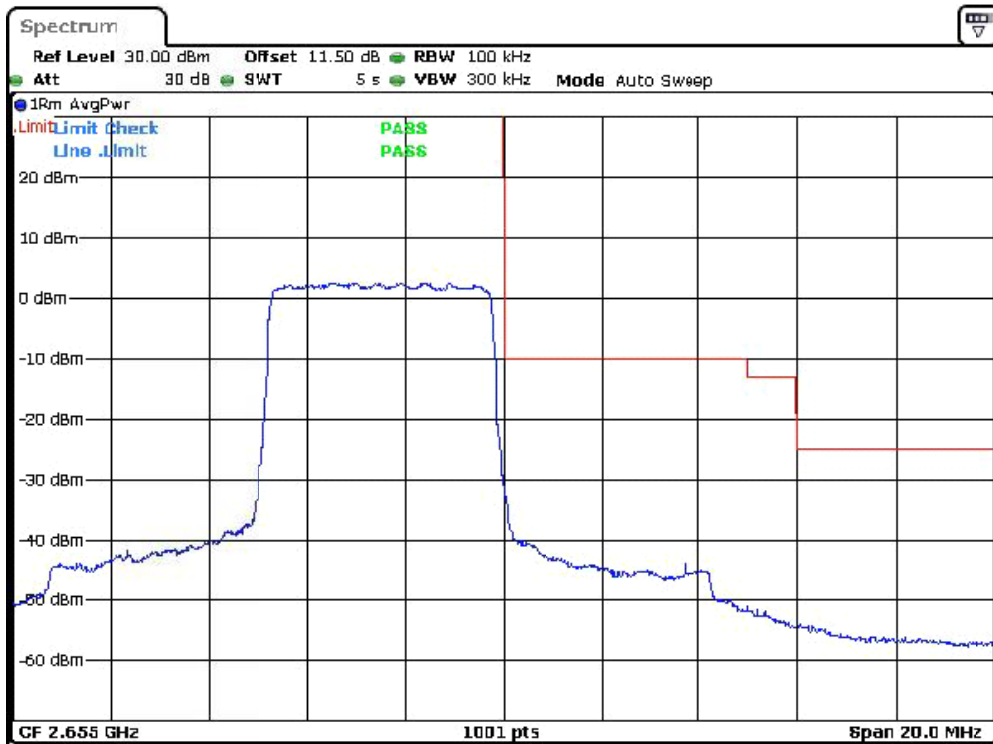

Band-38-20M-Bandedge-L-QPSK-FullRB0

Date: 22.DEC.2023 21:50:09

Band-41-5M-Bandedge-H-16QAM-FullRB0

Date: 22.DEC.2023 21:59:19

Band-41-5M-Bandedge-H-QPSK-FullRB0

Date: 22.DEC.2023 21:57:47

Band-41-5M-Bandedge-L-16QAM-FullRB0