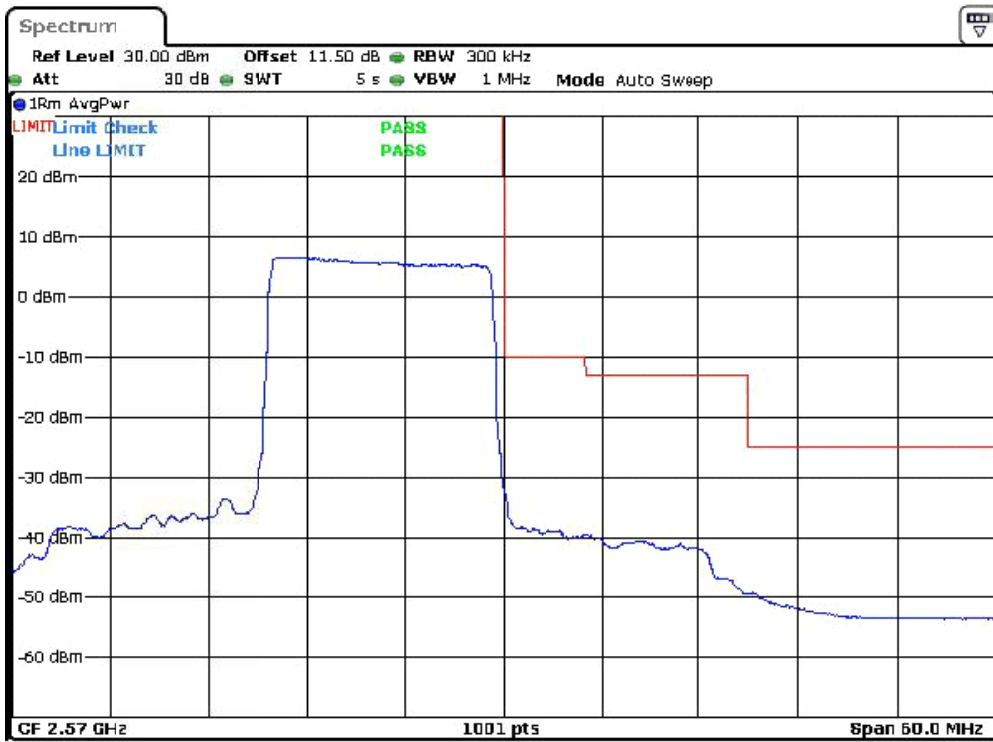

Date: 22.DEC.2023 19:12:21

Band-7-10M-Bandedge-L-QPSK-FullRB0

Date: 22.DEC.2023 19:11:14

Band-7-15M-Bandedge-H-16QAM-FullRB0

Date: 22.DEC.2023 19:21:26

Band-7-15M-Bandedge-H-QPSK-FullRB0

Date: 22.DEC.2023 19:16:17