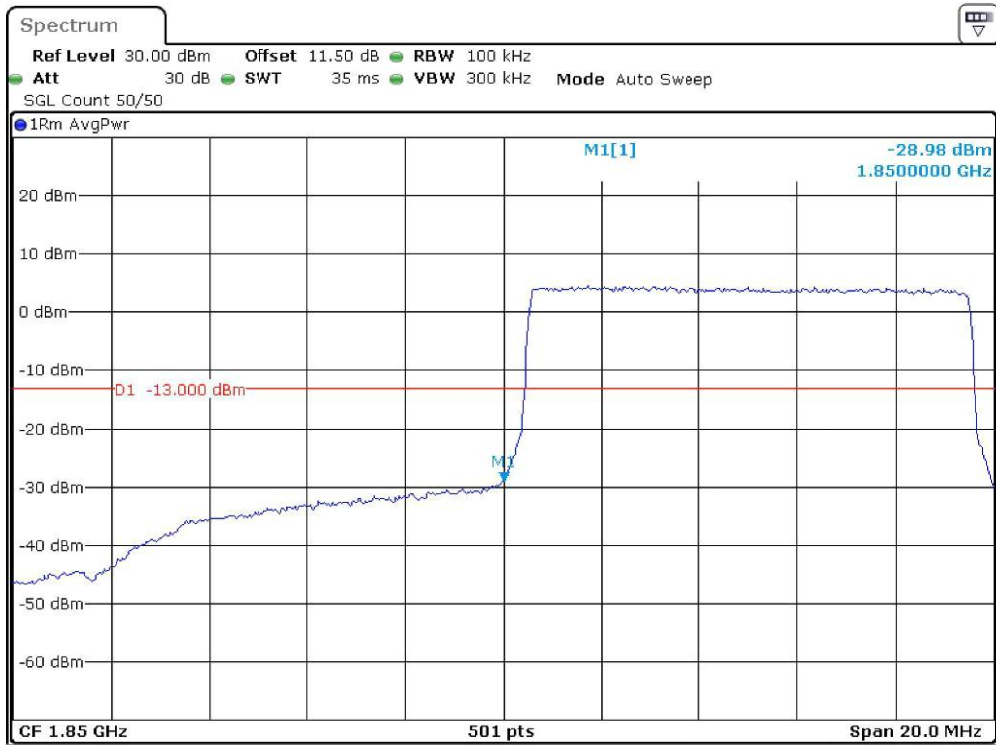

Band-2_10-MHz_Low_QPSK_RB50#0

Date: 19.DEC.2023 21:09:05