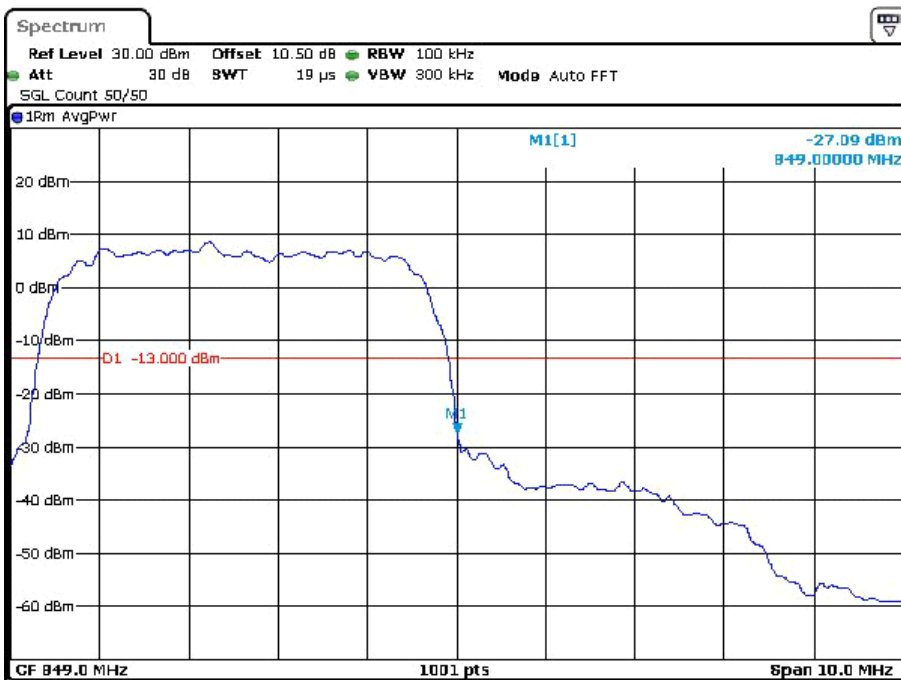

Cellular Band

GSM

Date: 23.DEC.2023 13:29:23

Date: 23.DEC.2023 13:36:29

EDGE

Date: 23.DEC.2023 14:06:14

Date: 23.DEC.2023 13:58:27

RMC

Date: 22.DEC.2023 16:15:05

Date: 22.DEC.2023 15:55:34

HSDPA

Date: 22.DEC.2023 16:19:59

Date: 22.DEC.2023 16:31:13

HSUPA

Date: 22.DEC.2023 16:51:41

Date: 22.DEC.2023 16:36:28

PCS Band

GSM

Date: 23.DEC.2023 11:37:46

Date: 23.DEC.2023 11:45:15

EDGE

Date: 23.DEC.2023 11:58:44

Date: 23.DEC.2023 11:50:17

RMC