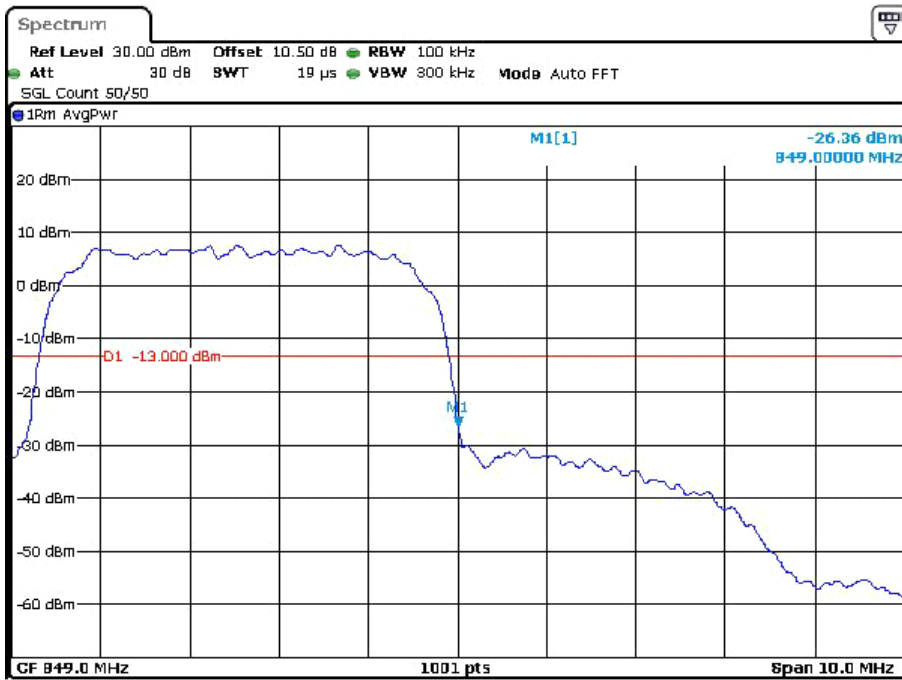

Cellular Band

GSM

Date: 23.DEC.2023 13:29:23

Date: 23.DEC.2023 13:36:29

EDGE

Date: 23.DEC.2023 14:06:14

Date: 23.DEC.2023 13:58:27

RMC

Date: 22.DEC.2023 16:15:05

Date: 22.DEC.2023 15:55:34

HSDPA

Date: 22.DEC.2023 16:19:59

Date: 22.DEC.2023 16:31:13

HSUPA

Date: 22.DEC.2023 16:51:41

Date: 22.DEC.2023 16:36:28

PCS Band

GSM

Date: 23.DEC.2023 11:37:46

Date: 23.DEC.2023 11:45:15

EDGE

Date: 23.DEC.2023 11:58:44

Date: 23.DEC.2023 11:50:17

RMC