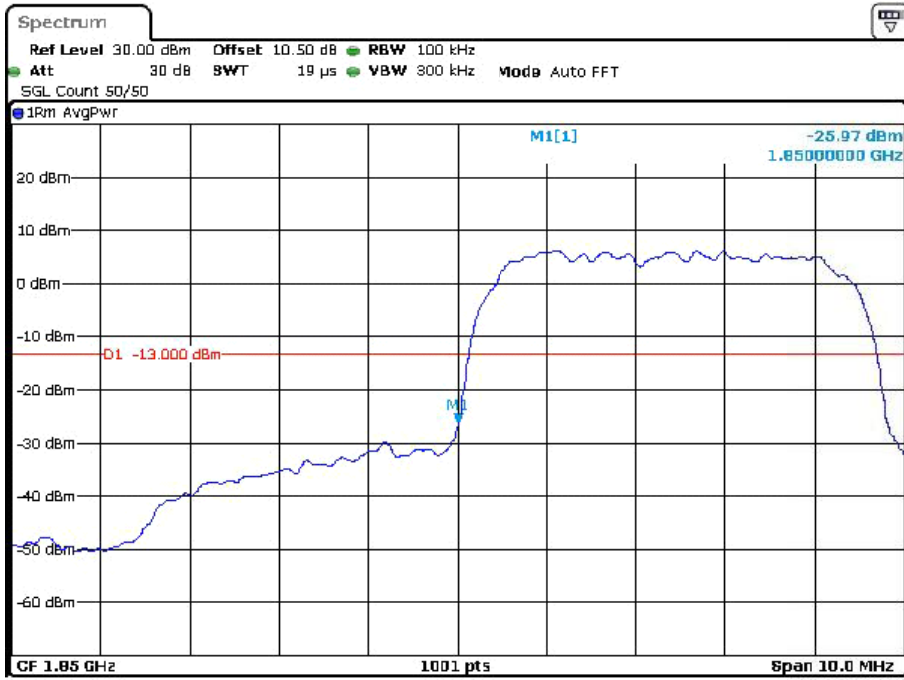

Date: 22.DEC.2023 18:16:13

Date: 22.DEC.2023 18:26:22

HSDPA

Date: 22.DEC.2023 17:31:35

Date: 22.DEC.2023 17:48:11

HSUPA

Date: 22.DEC.2023 17:27:00

Date: 22.DEC.2023 17:28:26

**LTE Band
Full RB**

Band-2_1.4-MHz_Low_QPSK_RB6#0

Date: 19.DEC.2023 21:07:26

Band-2_1.4-MHz_Low_16QAM_RB6#0

Date: 19.DEC.2023 21:07:32

Band-2_1.4-MHz_High_QPSK_RB6#0

Date: 19.DEC.2023 21:07:40

Band-2_1.4-MHz_High_16QAM_RB6#0