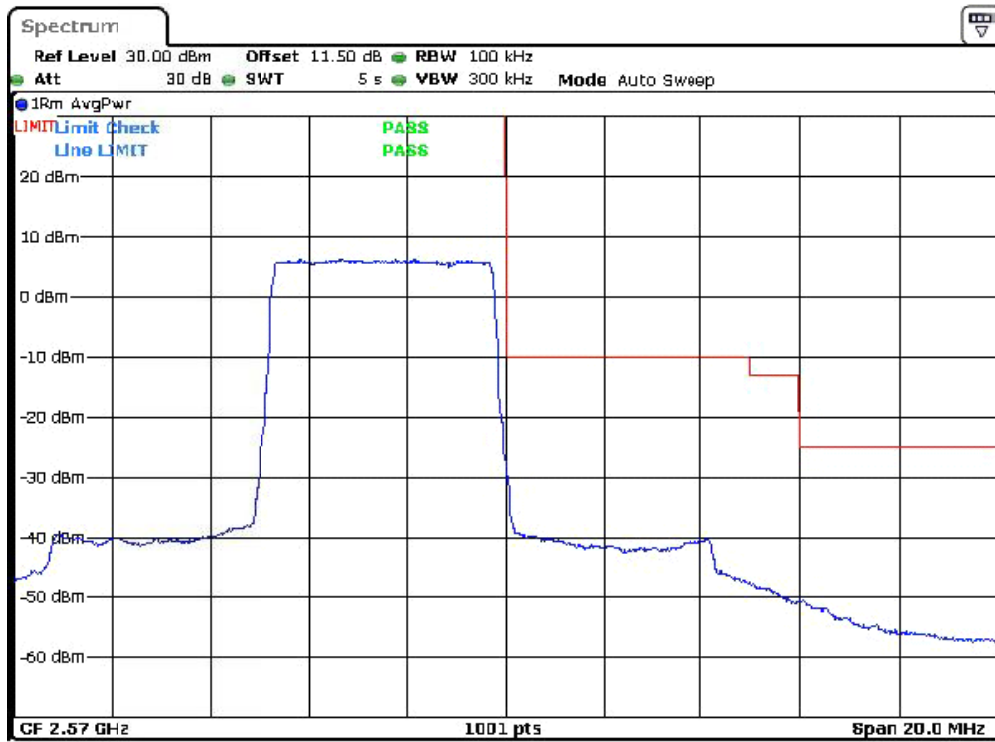

Band-7-5M-Bandedge-H-QPSK-FullRB0

Date: 22.DEC.2023 18:55:16