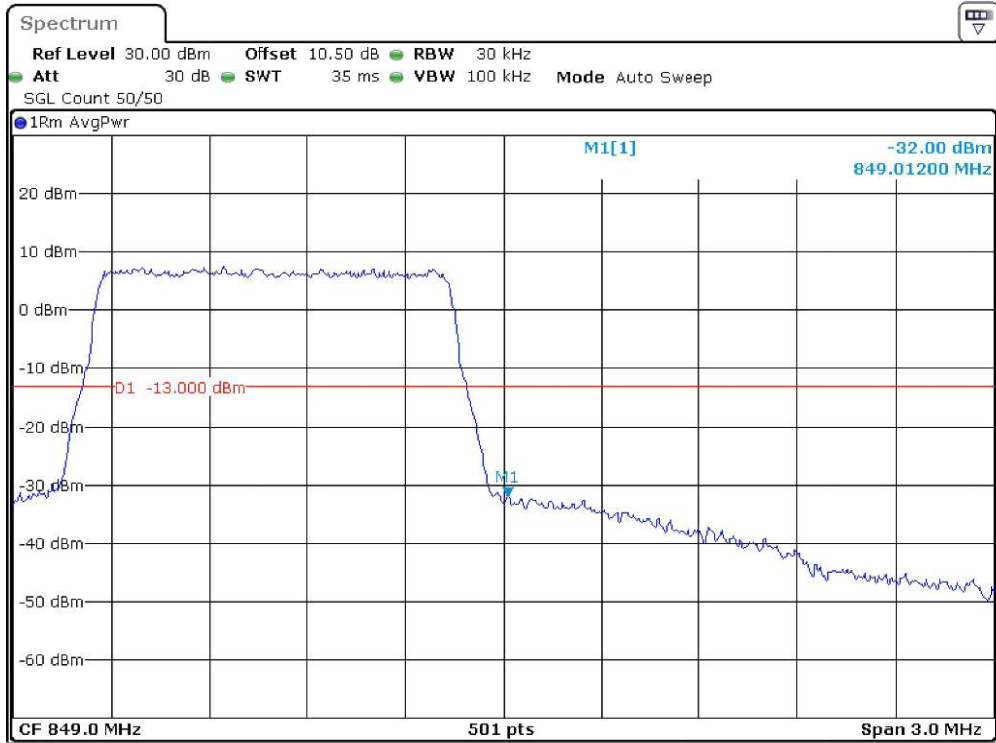

Date: 19.DEC.2023 21:10:32

Band-5_1.4-MHz_Low_QPSK_RB6#0

Date: 19.DEC.2023 22:52:05

Band-5_1.4-MHz_Low_16QAM_RB6#0

Date: 19.DEC.2023 22:52:12

Band-5_1.4-MHz_High_QPSK_RB6#0

Date: 19.DEC.2023 22:52:20

Band-5_1.4-MHz_High_16QAM_RB6#0