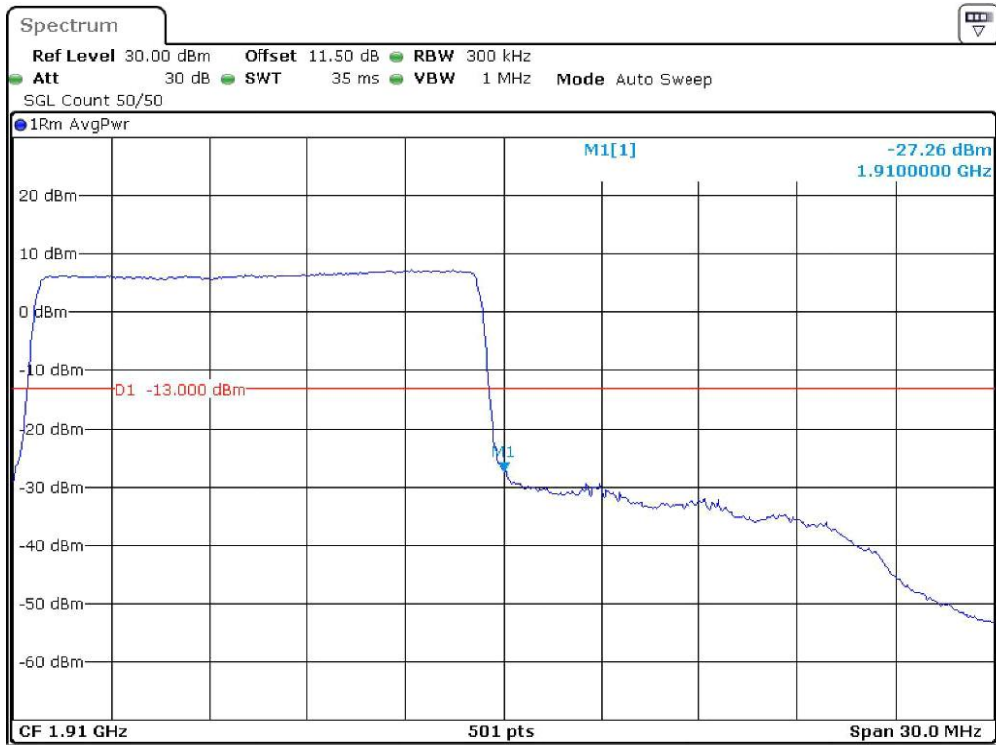

Date: 19.DEC.2023 21:09:26

Band-2_15-MHz_Low_QPSK_RB75#0

Date: 19.DEC.2023 21:09:39

Band-2_15-MHz_Low_16QAM_RB75#0

Date: 19.DEC.2023 21:09:46

Band-2_15-MHz_High_QPSK_RB75#0

Date: 19.DEC.2023 21:09:34

Band-2_15-MHz_High_16QAM_RB75#0