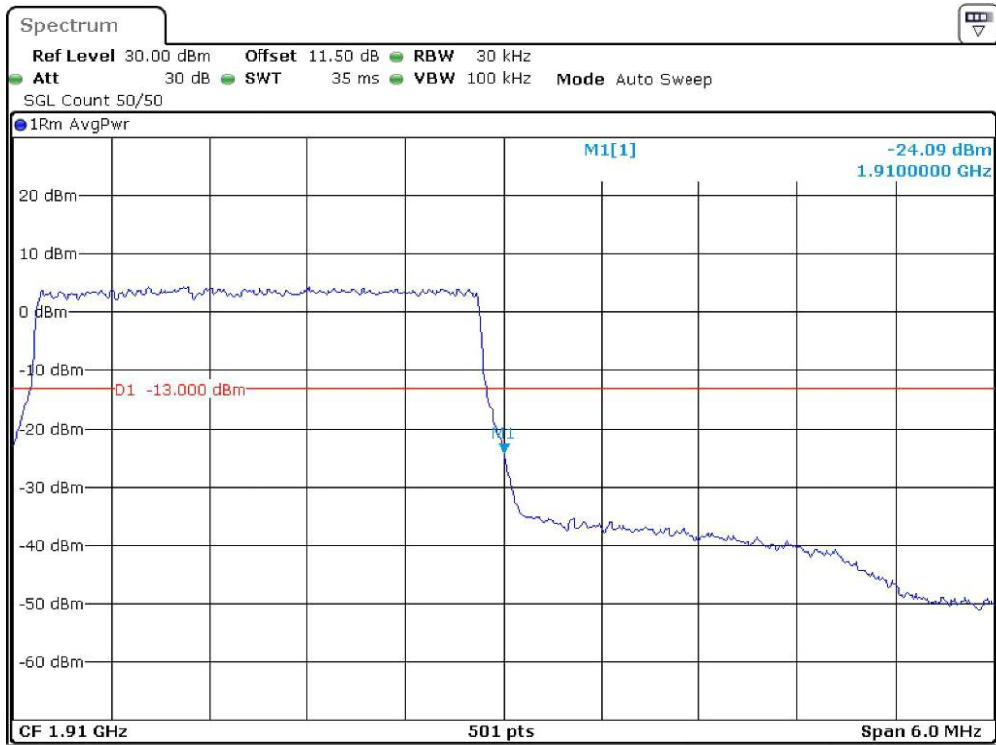

Date: 19.DEC.2023 21:07:47

Band-2_3-MHz_Low_QPSK_RB15#0

Date: 19.DEC.2023 21:07:38

Band-2_3-MHz_Low_16QAM_RB15#0

Date: 19.DEC.2023 21:08:05

Band-2_3-MHz_High_QPSK_RB15#0

Date: 19.DEC.2023 21:08:12

Band-2_3-MHz_High_16QAM_RB15#0