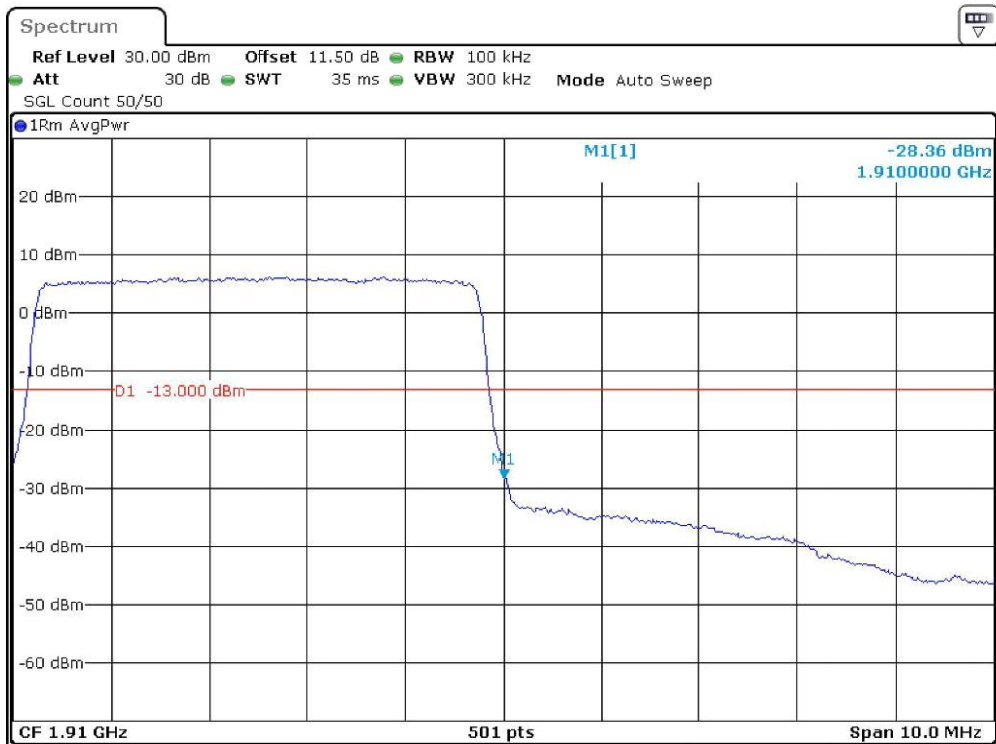

Date: 19.DEC.2023 21:08:19

Band-2_5-MHz_Low_QPSK_RB25#0

Date: 19.DEC.2023 21:08:31

Band-2_5-MHz_Low_16QAM_RB25#0

Date: 19.DEC.2023 21:08:36

Band-2_5-MHz_High_QPSK_RB25#0

Date: 19.DEC.2023 21:08:46

Band-2_5-MHz_High_16QAM_RB25#0