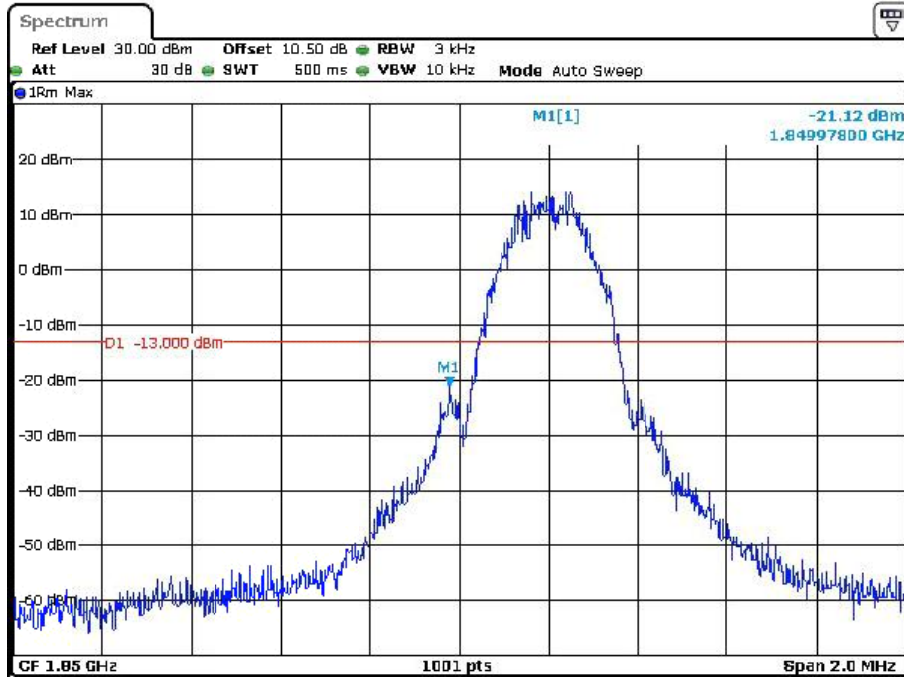

PCS Band

GSM

Date: 23.DEC.2023 11:37:46

Date: 23.DEC.2023 11:45:15

EDGE

Date: 23.DEC.2023 11:58:44

Date: 23.DEC.2023 11:50:17

RMC