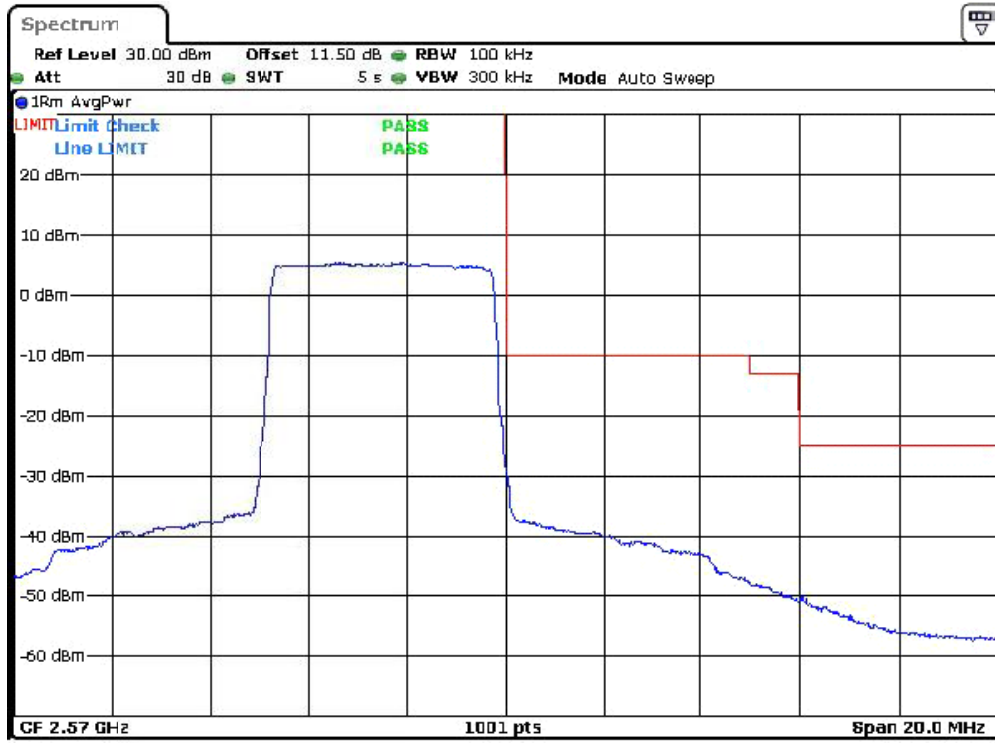

Band-7-5M-Bandedge-H-16QAM-FullRB0

Date: 22.DEC.2023 18:57:00