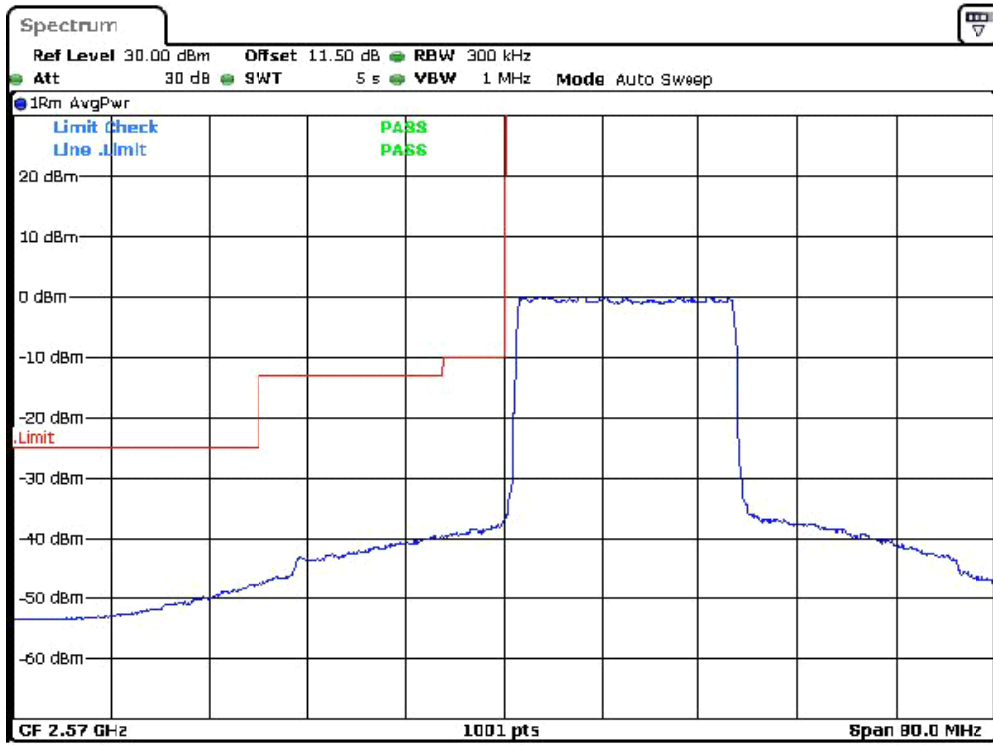

Date: 22.DEC.2023 21:46:42

Band-38-20M-Bandedge-H-16QAM-FullRB0

Date: 22.DEC.2023 21:52:01

Band-38-20M-Bandedge-H-QPSK-FullRB0

Date: 22.DEC.2023 21:50:44

Band-38-20M-Bandedge-L-16QAM-FullRB0

Date: 22.DEC.2023 21:51:21