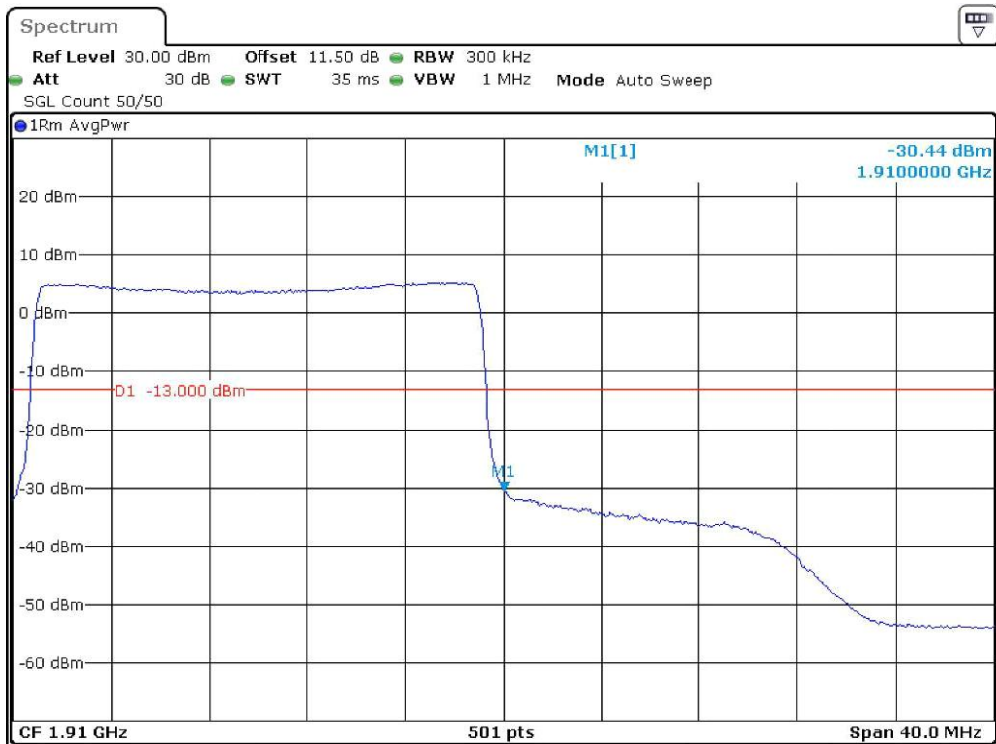

Date: 19.DEC.2023 21:10:00

Band-2_20-MHz_Low_QPSK_RB100#0

Date: 19.DEC.2023 21:10:11

Band-2_20-MHz_Low_16QAM_RB100#0

Date: 19.DEC.2023 21:10:16

Band-2_20-MHz_High_QPSK_RB100#0

Date: 19.DEC.2023 21:10:26

Band-2_20-MHz_High_16QAM_RB100#0