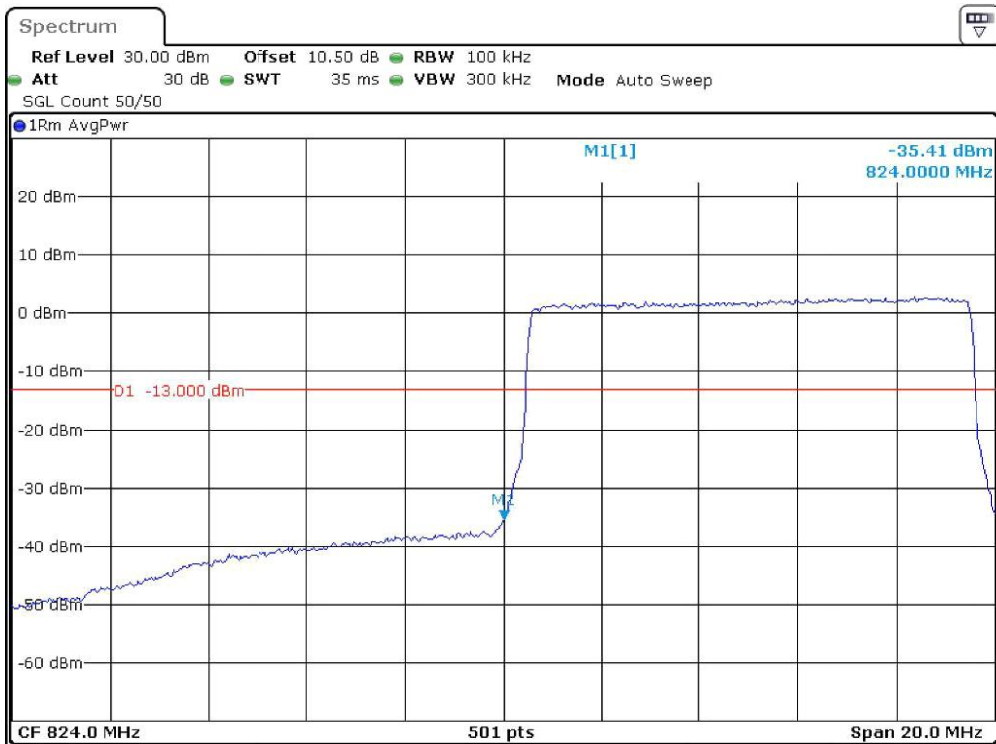

Band-5_10-MHz_Low_16QAM_RB50#0

Date: 19.DEC.2023 22:53:51