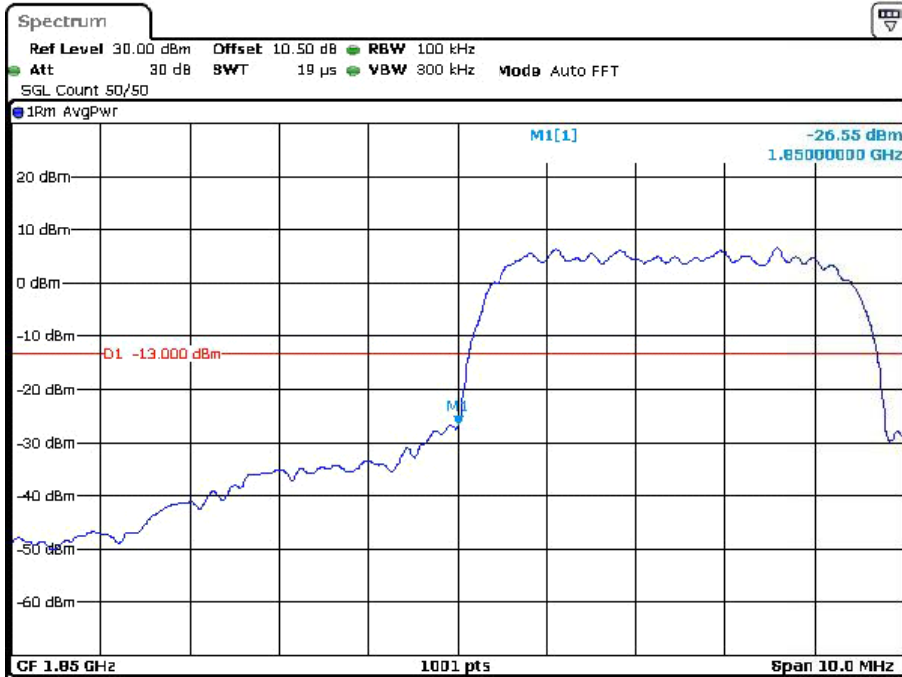

HSDPA

Date: 22.DEC.2023 17:31:35