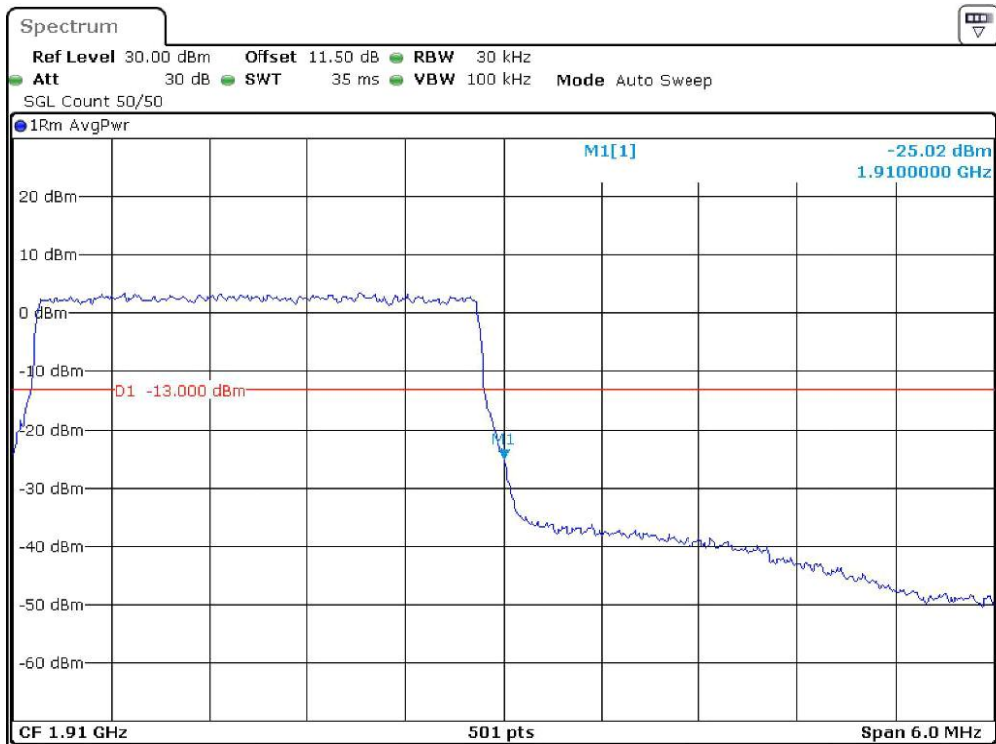

Date: 19.DEC.2023 21:07:47

Band-2_3-MHz_Low_QPSK_RB15#0

Date: 19.DEC.2023 21:07:38

Band-2_3-MHz_Low_16QAM_RB15#0

Date: 19.DEC.2023 21:08:05

Band-2_3-MHz_High_QPSK_RB15#0

Date: 19.DEC.2023 21:08:12

Band-2_3-MHz_High_16QAM_RB15#0