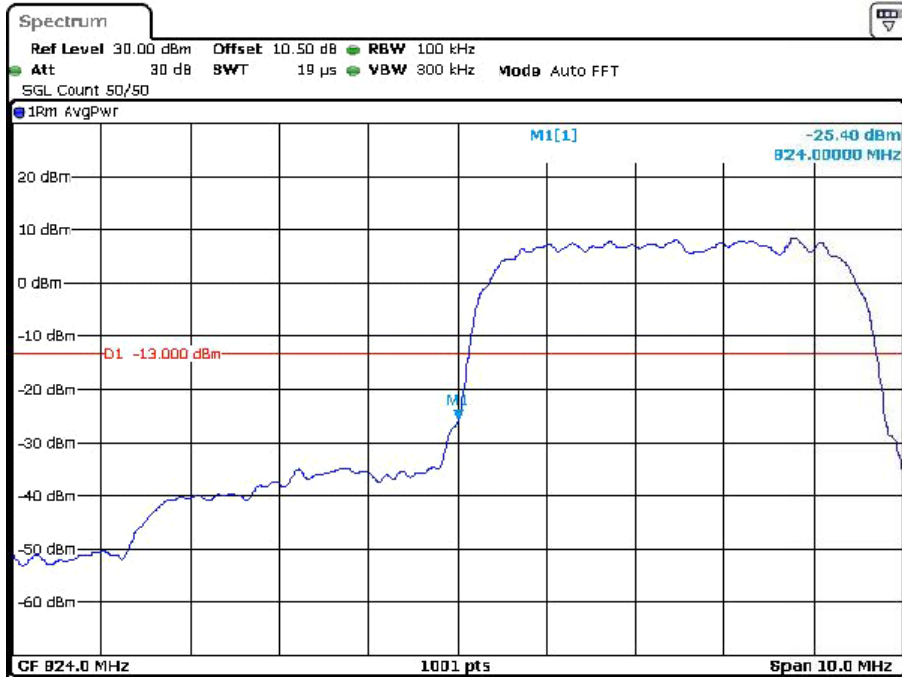

Cellular Band

GSM

Date: 23.DEC.2023 13:29:23

Date: 23.DEC.2023 13:36:29

EDGE

Date: 23.DEC.2023 14:06:14

Date: 23.DEC.2023 13:58:27

RMC

PCS Band

GSM

Date: 23.DEC.2023 11:37:46

Date: 23.DEC.2023 11:45:15

EDGE

Date: 23.DEC.2023 11:58:44

Date: 23.DEC.2023 11:50:17

RMC