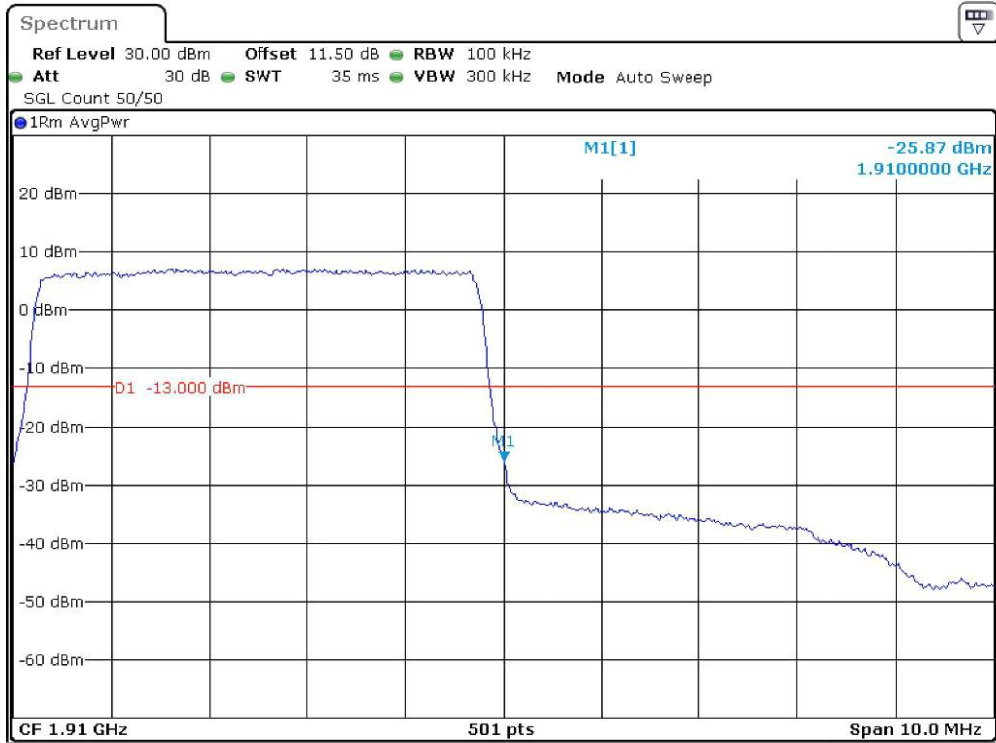

Date: 19.DEC.2023 21:08:19

Band-2_5-MHz_Low_QPSK_RB25#0

Date: 19.DEC.2023 21:08:31

Band-2_5-MHz_Low_16QAM_RB25#0

Date: 19.DEC.2023 21:08:36

Band-2_5-MHz_High_QPSK_RB25#0

Date: 19.DEC.2023 21:08:46

Band-2_5-MHz_High_16QAM_RB25#0