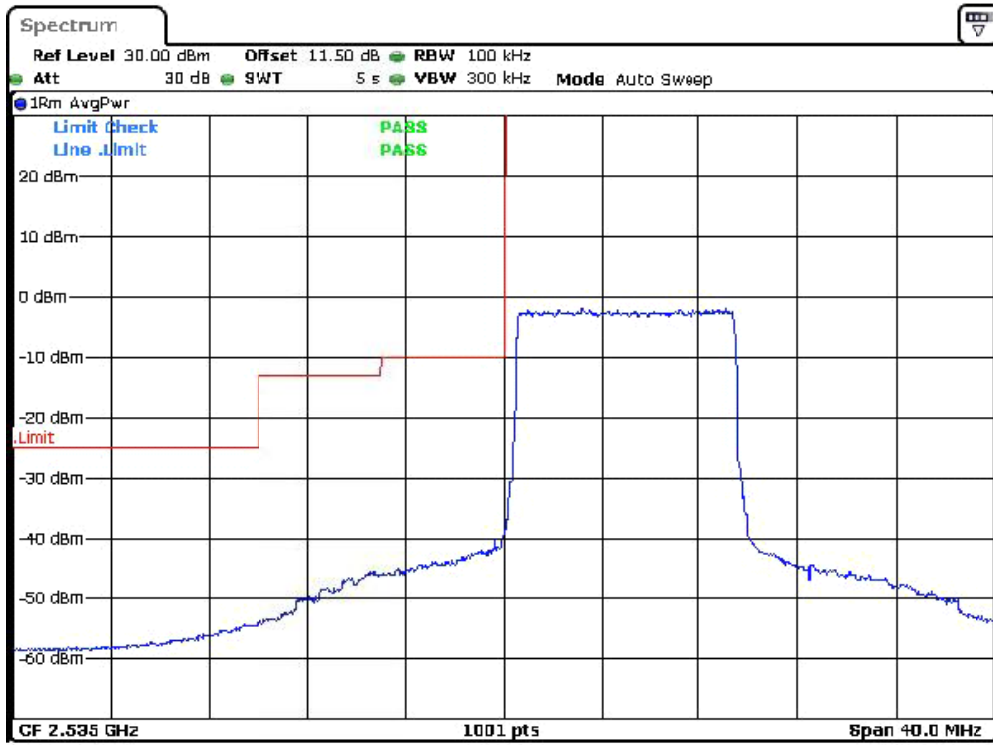

Band-41-10M-Bandedge-L-16QAM-FullRB0

Date: 22.DEC.2023 22:03:04