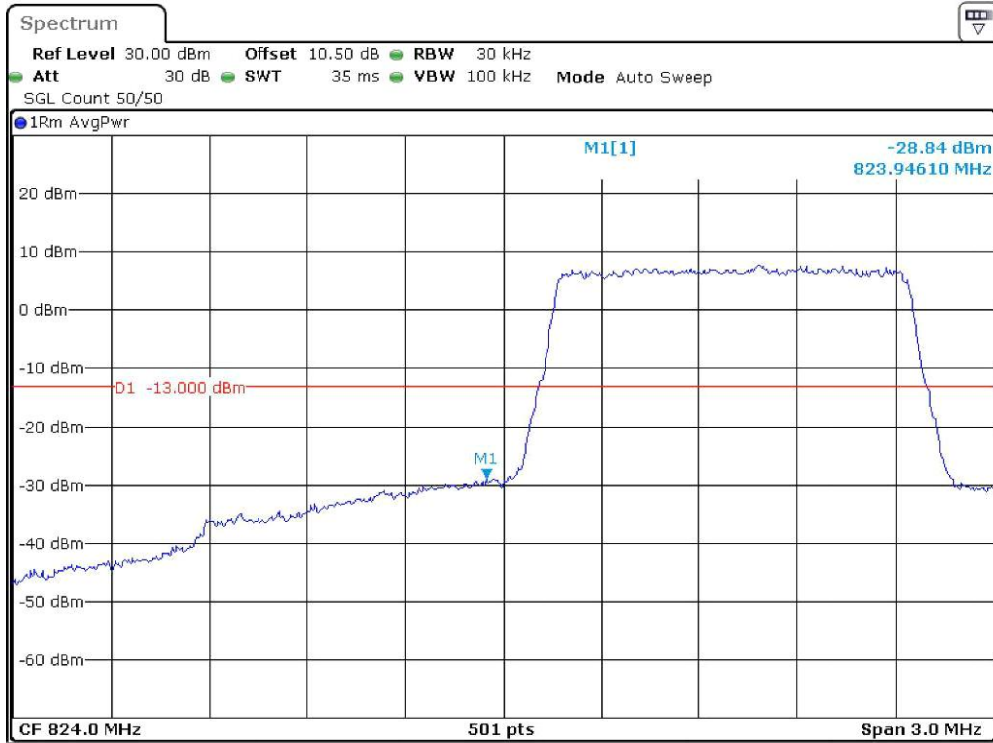

Band-5_1.4-MHz_Low_QPSK_RB6#0

Date: 19.DEC.2023 22:52:05