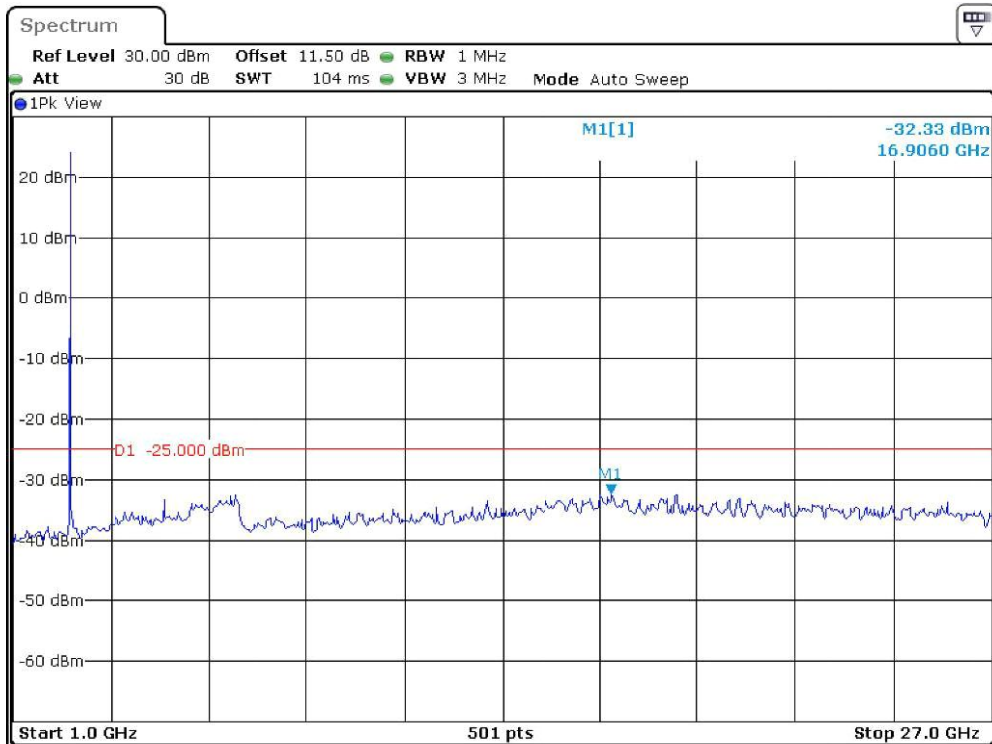

Band-41_15-MHz_High_QPSK_RB1#0_2(1GHz-26.5GHz)

Date: 20.DEC.2023 00:02:54

Band-41_20-MHz_Low_QPSK_RB1#0_1(30MHz-1GHz)

Date: 20.DEC.2023 00:04:22

Band-41_20-MHz_Low_QPSK_RB1#0_2(1GHz-26.5GHz)

Date: 20.DEC.2023 00:05:02