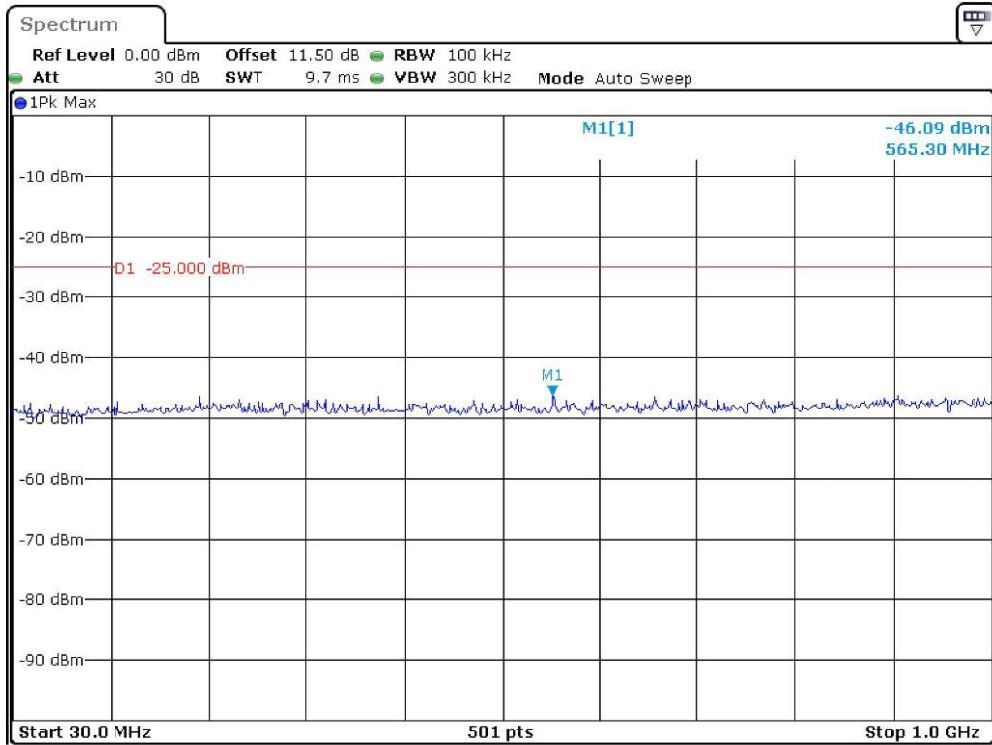

Band-38_20-MHz_Middle_QPSK_RB1#0_1(30MHz-1GHz)

Date: 22.DEC.2023 20:20:20

Band-38_20-MHz_Middle_QPSK_RB1#0_2(1GHz-26.5GHz)

Date: 22.DEC.2023 20:20:16

Band-38_20-MHz_High_QPSK_RB1#0_1(30MHz-1GHz)

Date: 22.DEC.2023 20:21:09