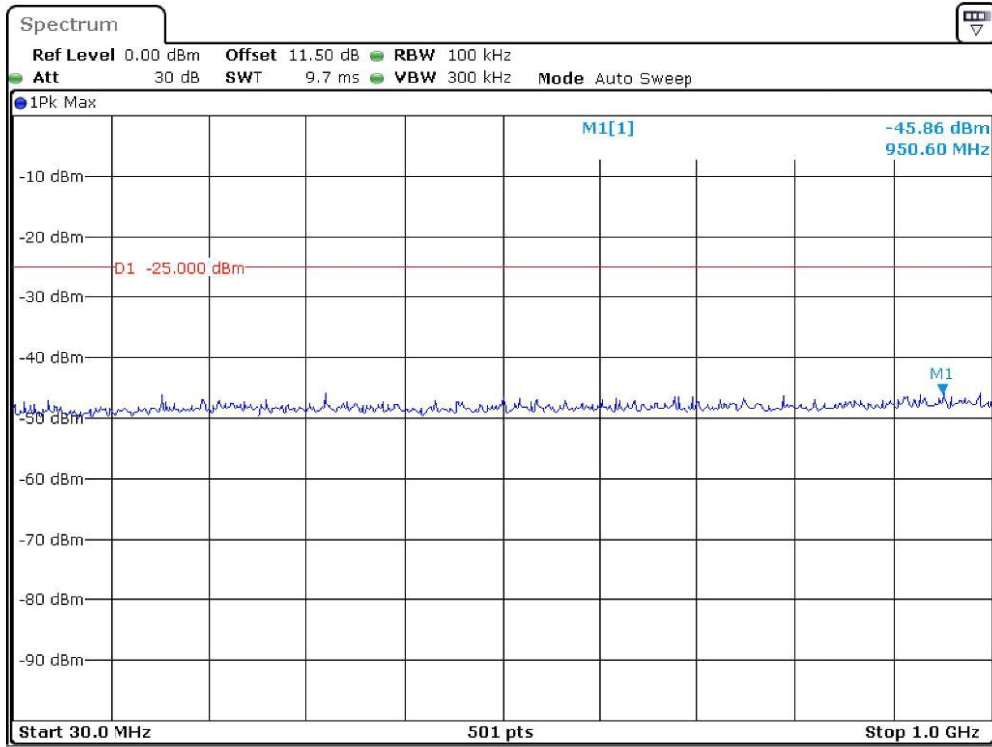

Band-7_15-MHz_Middle_QPSK_RB1#0_1(30MHz-1GHz)

Date: 19.DEC.2023 21:42:25

Band-7_15-MHz_Middle_QPSK_RB1#0_2(1GHz-26.5GHz)

Date: 19.DEC.2023 21:43:10

Band-7_15-MHz_High_QPSK_RB1#0_1(30MHz-1GHz)

Date: 19.DEC.2023 21:43:37