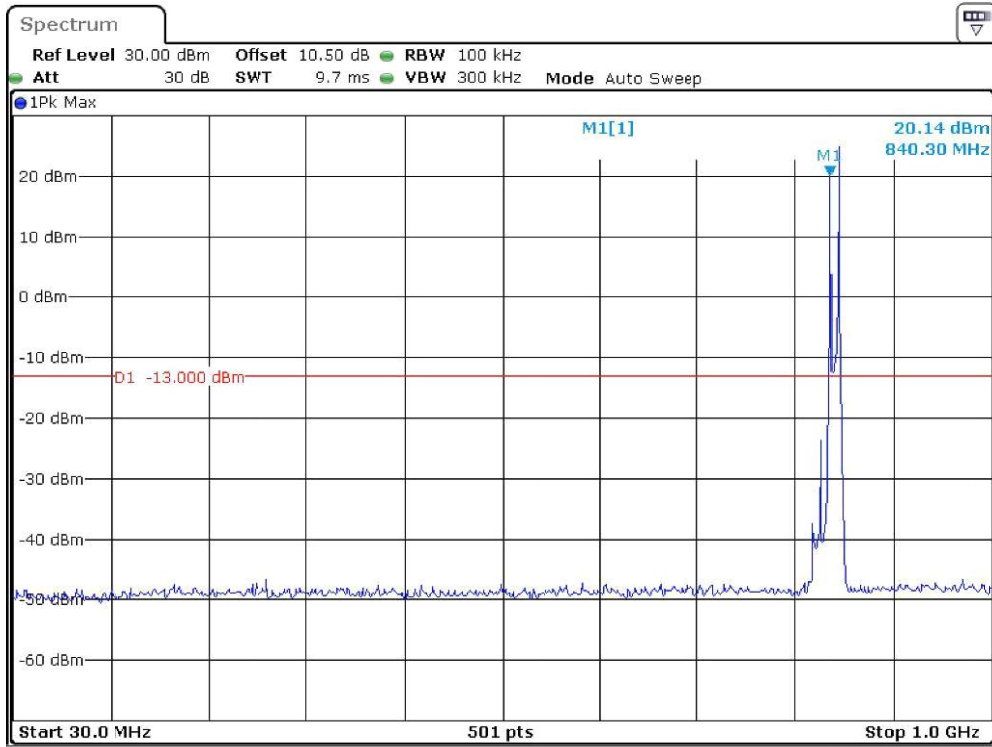

Band-5_10-MHz_Middle_QPSK_RB1#0_1(30MHz-1GHz)

Date: 19.DEC.2023 23:08:40

Band-5_10-MHz_Middle_QPSK_RB1#0_2(1GHz-10GHz)

Date: 19.DEC.2023 23:09:03

Band-5_10-MHz_High_QPSK_RB1#0_1(30MHz-1GHz)_Fail

Date: 19.DEC.2023 23:10:34