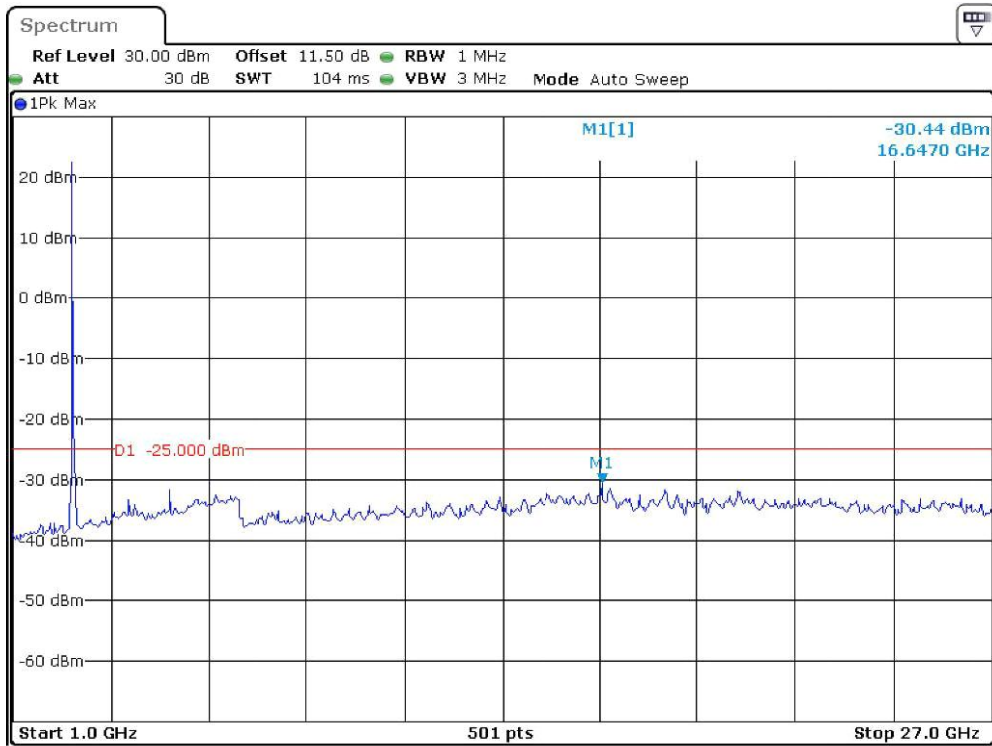

Band-41_20-MHz_Middle_QPSK_RB1#0_2(1GHz-26.5GHz)

Date: 20.DEC.2023 00:06:15