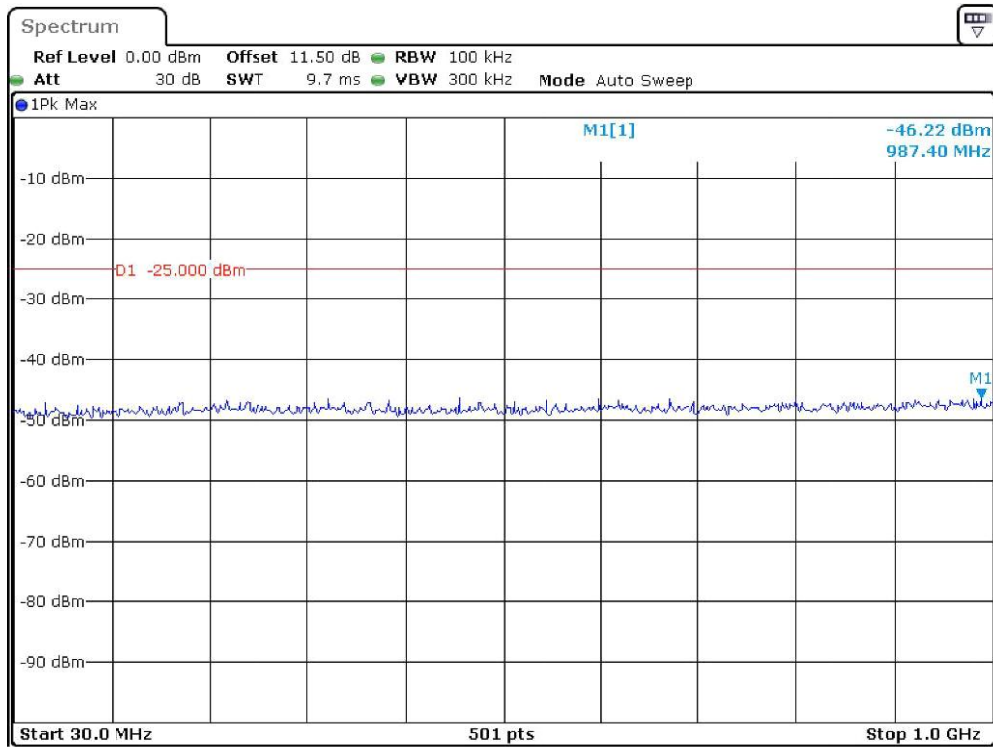

Band-38_10-MHz_Low_QPSK_RB1#0_1(30MHz-1GHz)

Date: 22.DEC.2023 20:13:48