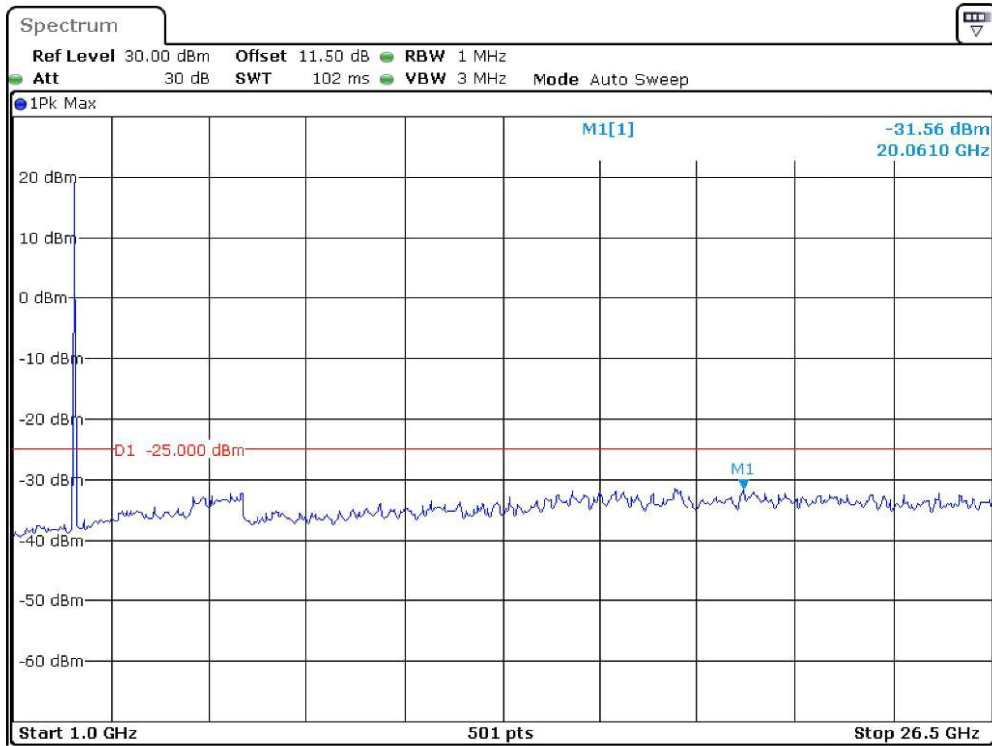

Band-38_15-MHz_High_QPSK_RB1#0_2(1GHz-26.5GHz)

Date: 22.DEC.2023 20:18:53