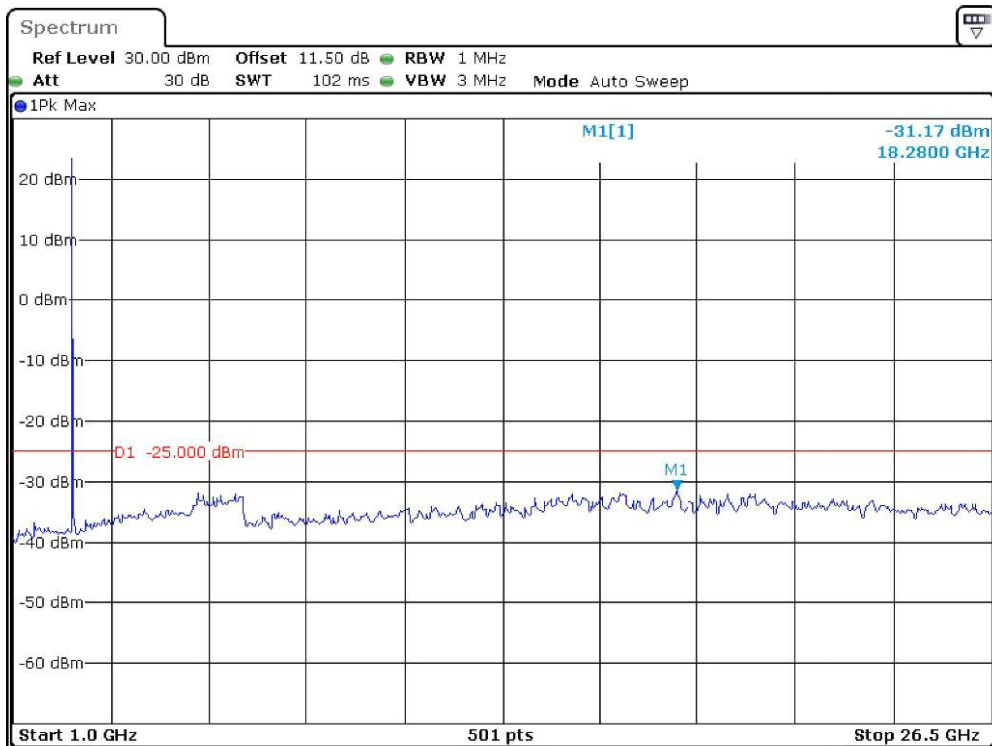

Band-7_5-MHz_High_QPSK_RB1#0_2(1GHz-26.5GHz)

Date: 19.DEC.2023 21:36:19