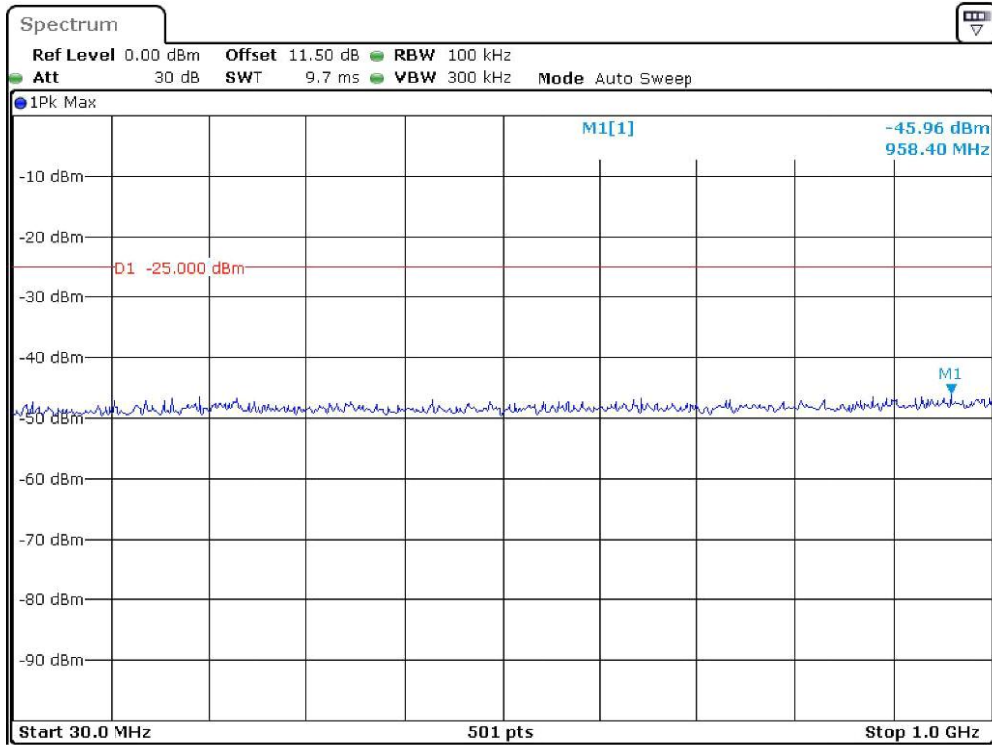

Band-41_10-MHz_Middle_QPSK_RB1#0_1(30MHz-1GHz)

Date: 19.DEC.2023 23:55:21

Band-41_10-MHz_Middle_QPSK_RB1#0_2(1GHz-26.5GHz)

Date: 19.DEC.2023 23:56:17

Band-41_10-MHz_High_QPSK_RB1#0_1(30MHz-1GHz)

Date: 19.DEC.2023 23:56:40