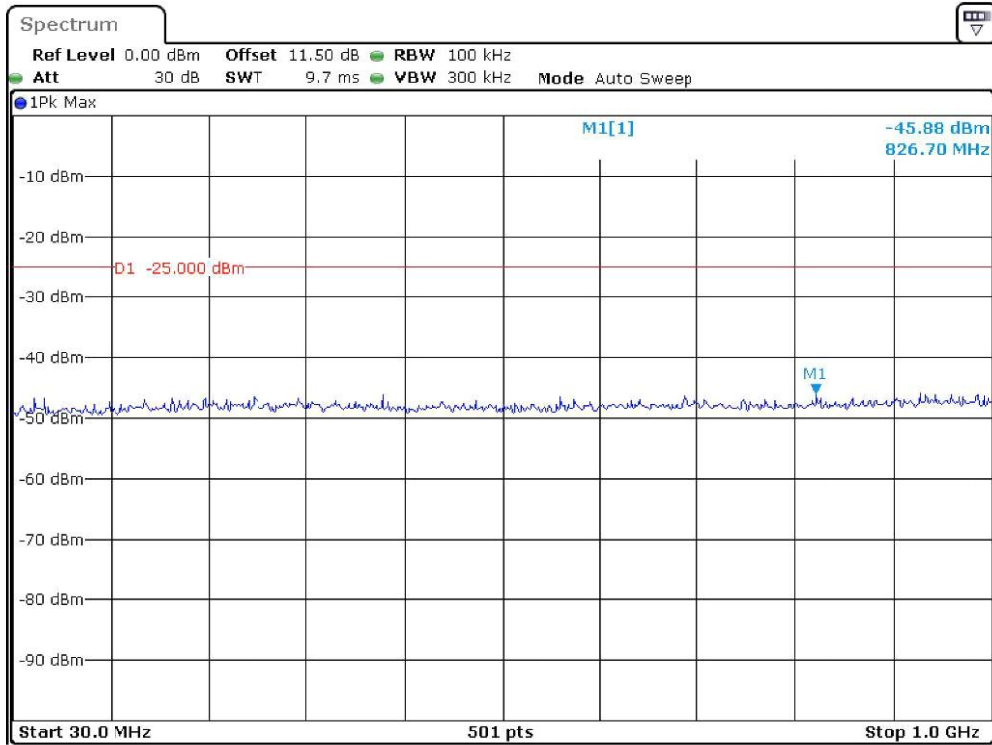

Band-38_10-MHz_Middle_QPSK_RB1#0_1(30MHz-1GHz)

Date: 22.DEC.2023 20:14:50