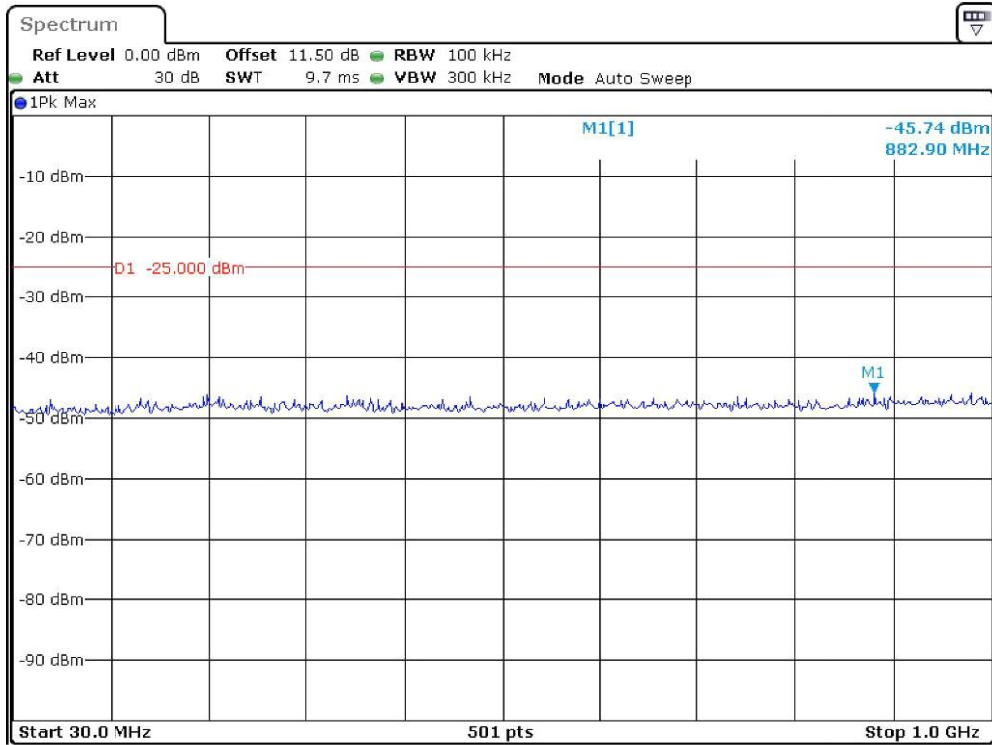

Band-38_10-MHz_Middle_QPSK_RB1#0_1(30MHz-1GHz)

Date: 22.DEC.2023 20:14:50

Band-38_10-MHz_Middle_QPSK_RB1#0_2(1GHz-26.5GHz)

Date: 22.DEC.2023 20:15:10

Band-38_10-MHz_High_QPSK_RB1#0_1(30MHz-1GHz)

Date: 22.DEC.2023 20:15:48