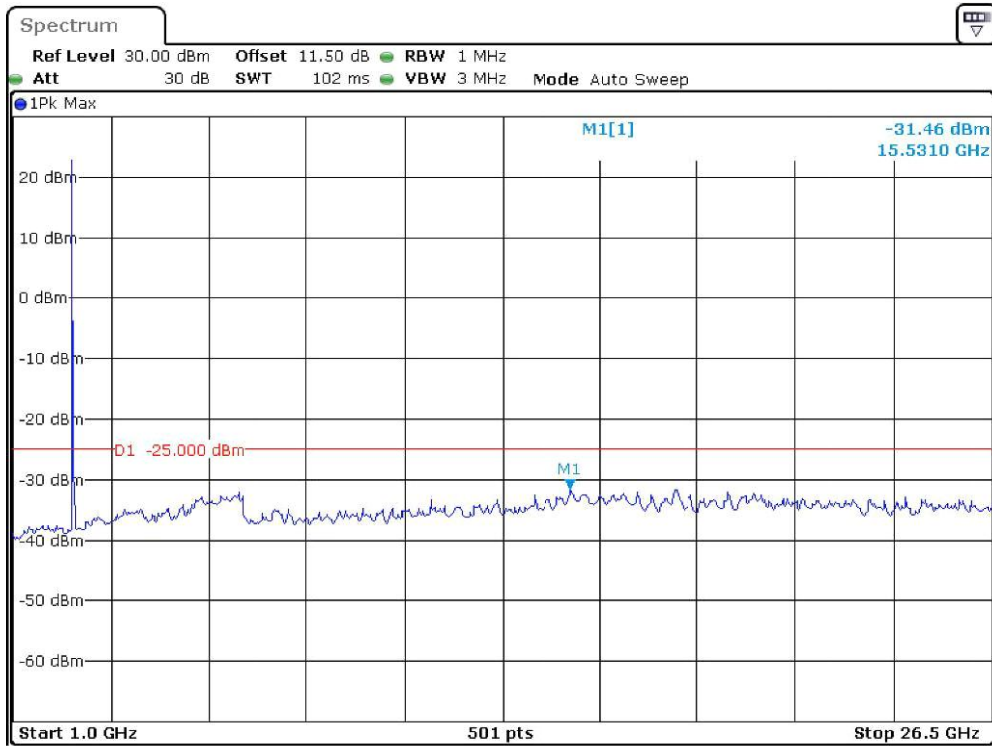

Band-7_15-MHz_High_QPSK_RB1#0_2(1GHz-26.5GHz)

Date: 19.DEC.2023 21:44:04