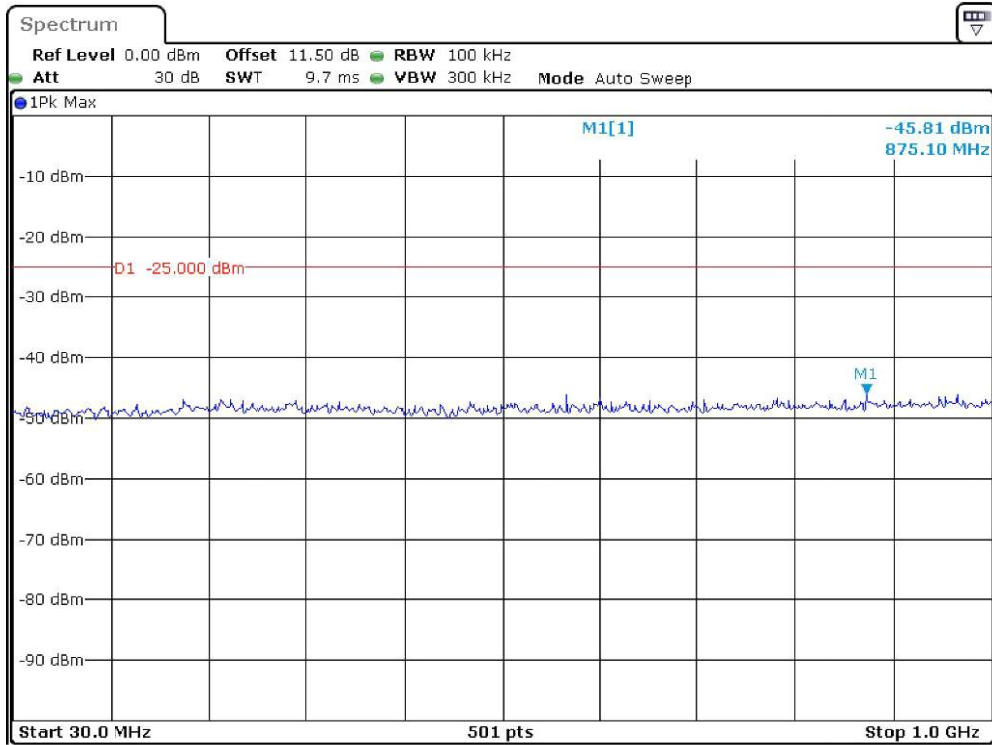

Band-7_5-MHz_Low_QPSK_RB1#0_1(30MHz-1GHz)

Date: 19.DEC.2023 21:33:16