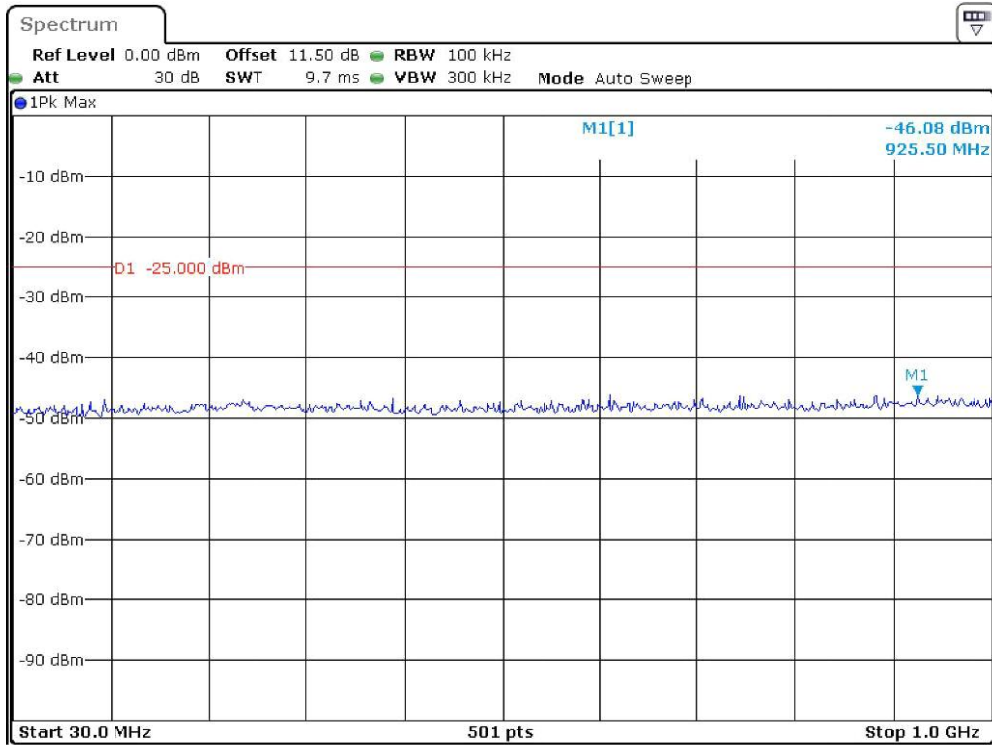

Band-41_10-MHz_Low_QPSK_RB1#0_1(30MHz-1GHz)

Date: 19.DEC.2023 23:51:52