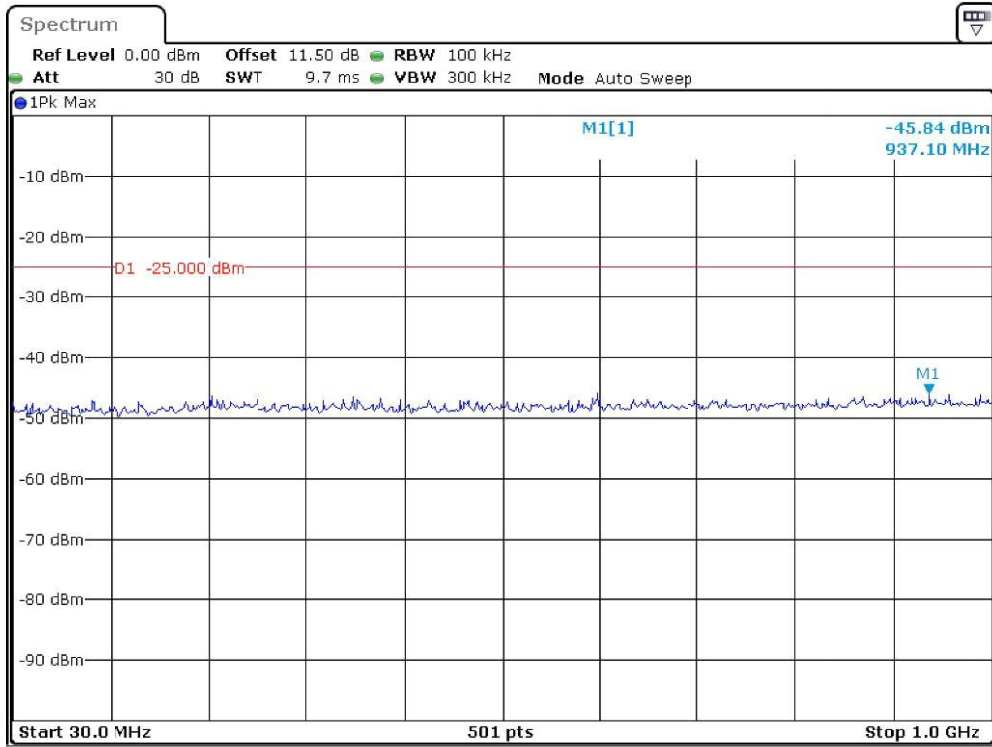

Band-38_15-MHz_Middle_QPSK_RB1#0_1(30MHz-1GHz)

Date: 22.DEC.2023 20:17:32

Band-38_15-MHz_Middle_QPSK_RB1#0_2(1GHz-26.5GHz)

Date: 22.DEC.2023 20:17:58

Band-38_15-MHz_High_QPSK_RB1#0_1(30MHz-1GHz)

Date: 22.DEC.2023 20:18:30