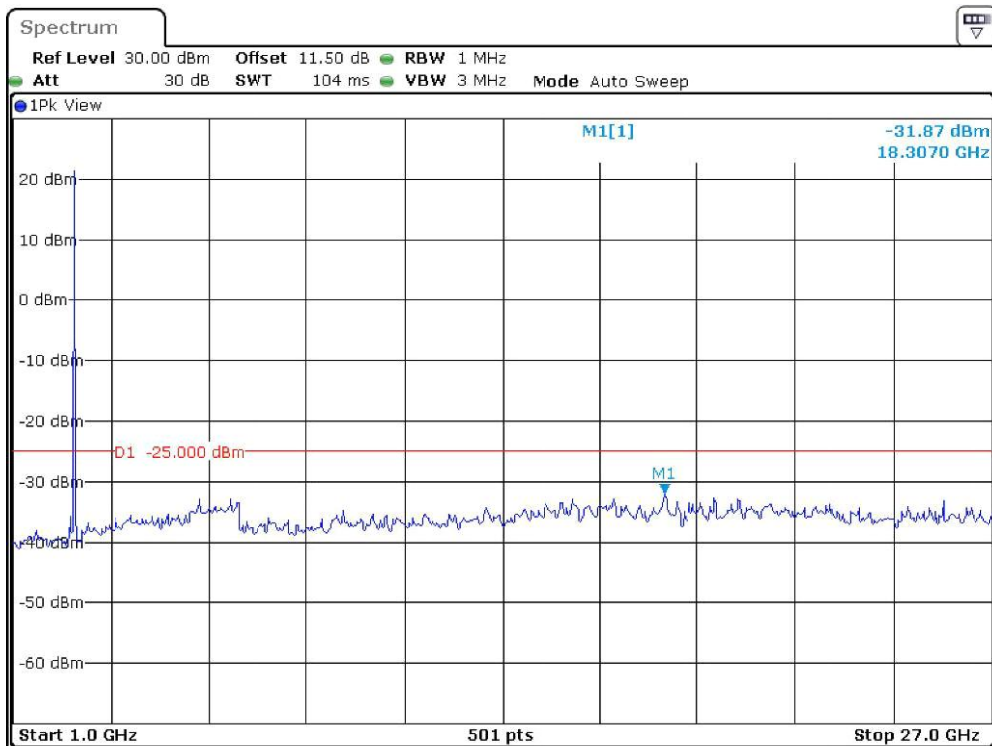

Band-41_20-MHz_High_QPSK_RB1#0_2(1GHz-26.5GHz)

Date: 20.DEC.2023 00:07:10