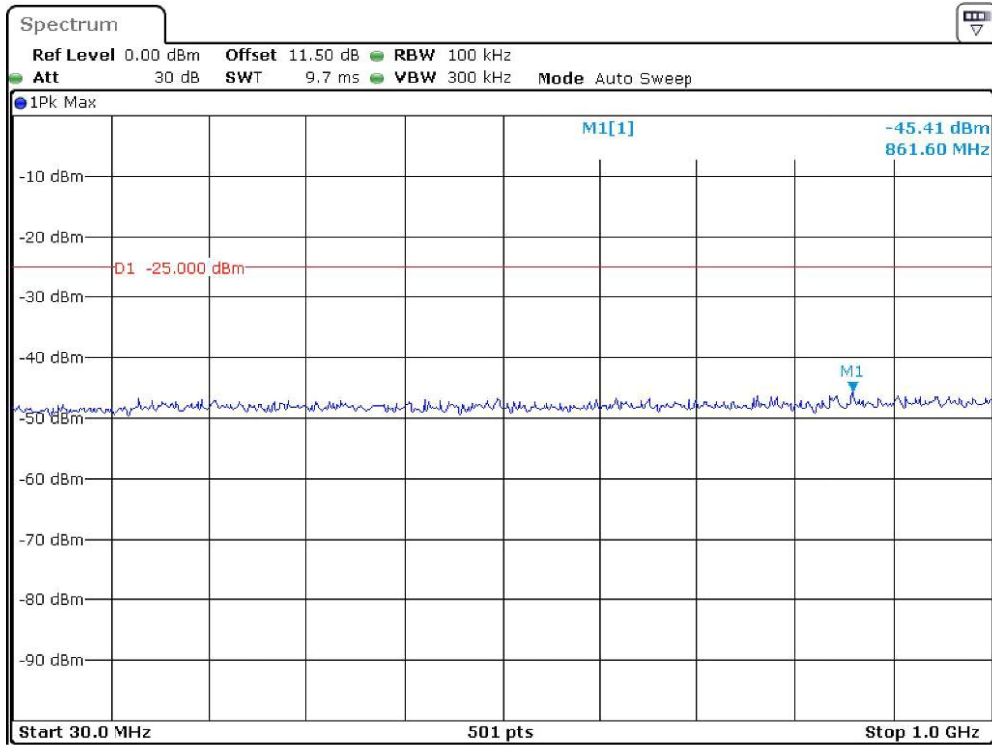

Band-41_5-MHz_Middle_QPSK_RB1#0_1(30MHz-1GHz)

Date: 19.DEC.2023 23:47:32

Band-41_5-MHz_Middle_QPSK_RB1#0_2(1GHz-26.5GHz)

Date: 19.DEC.2023 23:48:16

Band-41_5-MHz_High_QPSK_RB1#0_1(30MHz-1GHz)

Date: 19.DEC.2023 23:48:54