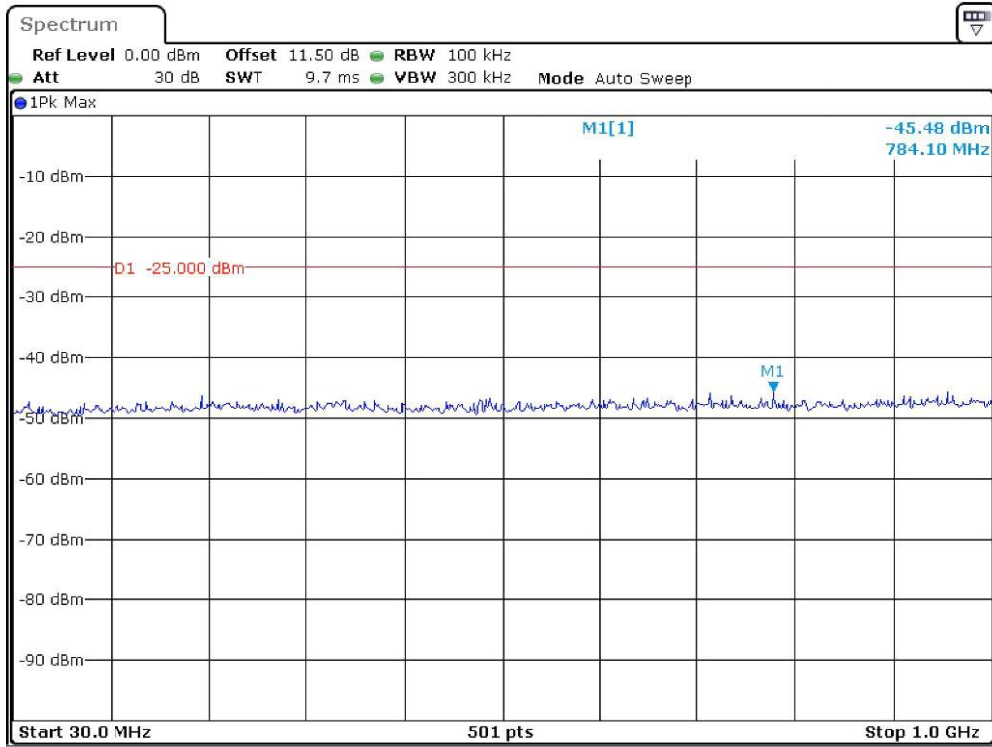

Band-38_5-MHz_Middle_QPSK_RB1#0_1(30MHz-1GHz)

Date: 22.DEC.2023 20:11:49