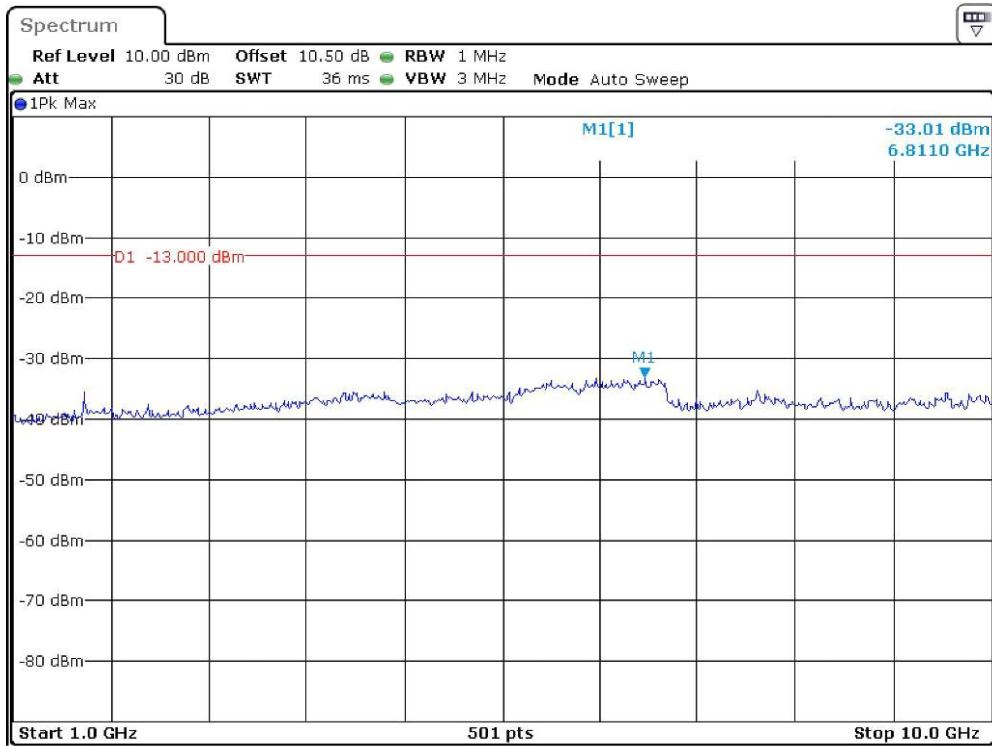

Band-5_10-MHz_Middle_QPSK_RB1#0_1(30MHz-1GHz)

Date: 19.DEC.2023 23:08:40

Band-5_10-MHz_Middle_QPSK_RB1#0_2(1GHz-10GHz)

Date: 19.DEC.2023 23:09:03

Band-5_10-MHz_High_QPSK_RB1#0_1(30MHz-1GHz)_Fail

Date: 19.DEC.2023 23:10:34