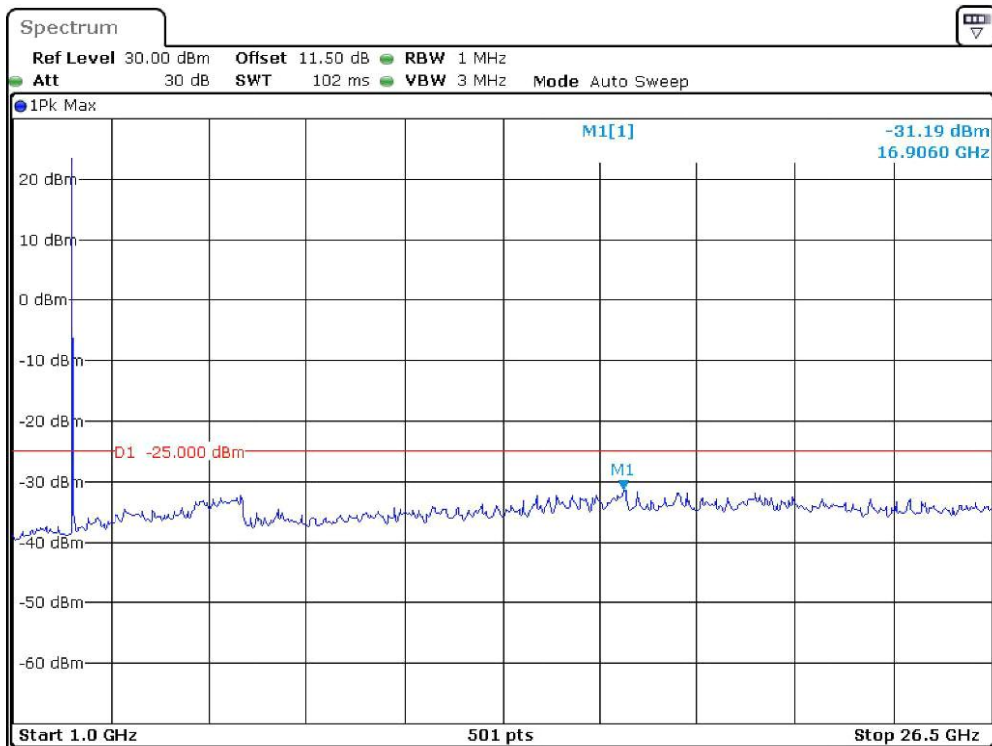

Band-7_10-MHz_High_QPSK_RB1#0_2(1GHz-26.5GHz)

Date: 19.DEC.2023 21:39:12