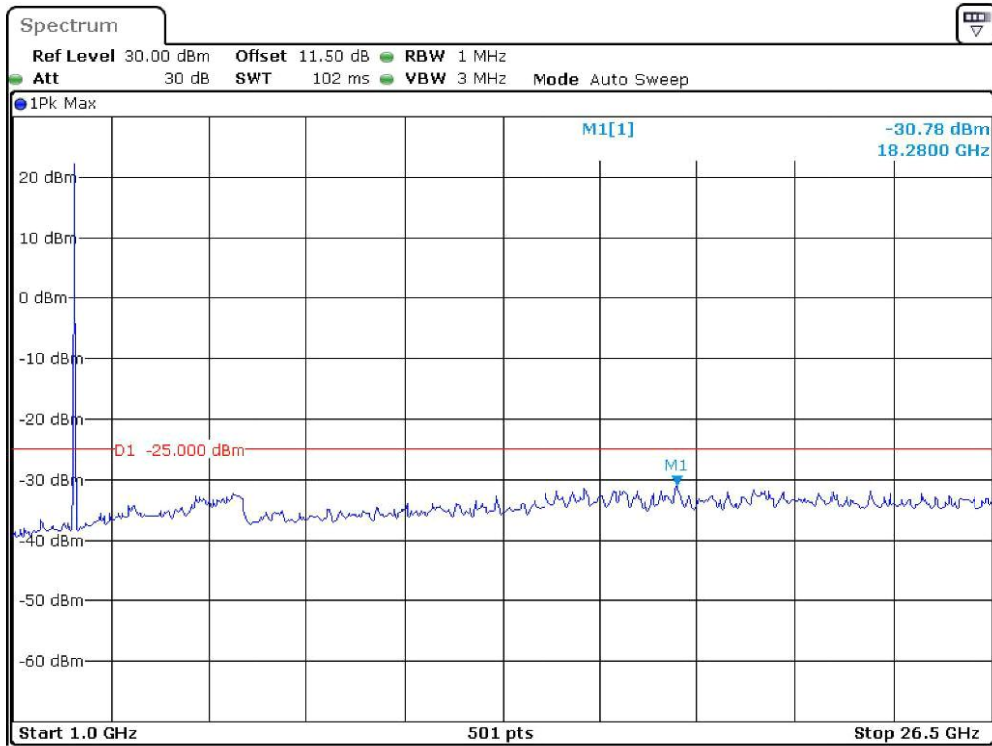

Band-38_5-MHz_Middle_QPSK_RB1#0_2(1GHz-26.5GHz)

Date: 22.DEC.2023 20:12:15