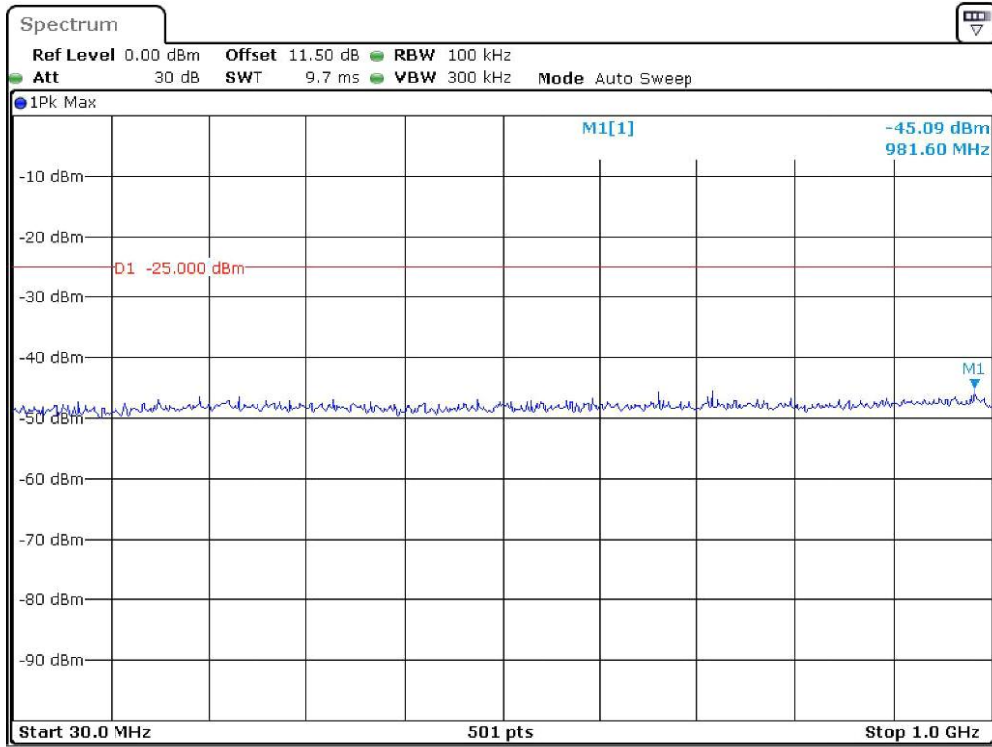

Band-38_20-MHz_Low_QPSK_RB1#0_1(30MHz-1GHz)

Date: 22.DEC.2023 20:19:26