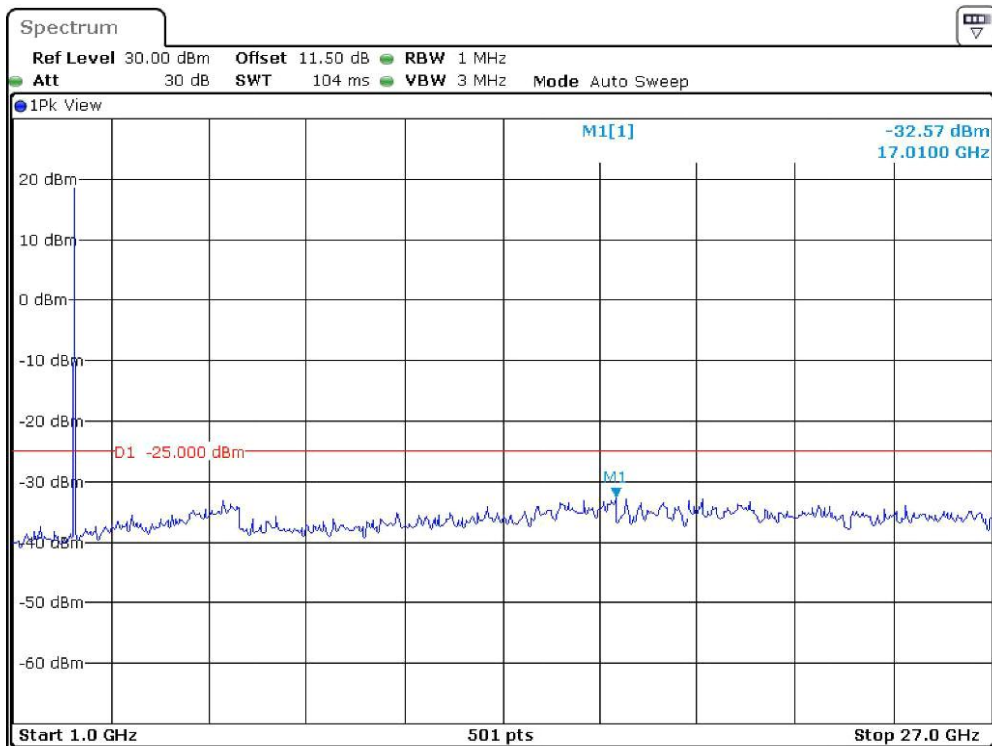

Band-41_5-MHz_High_QPSK_RB1#0_2(1GHz-26.5GHz)

Date: 19.DEC.2023 23:50:05