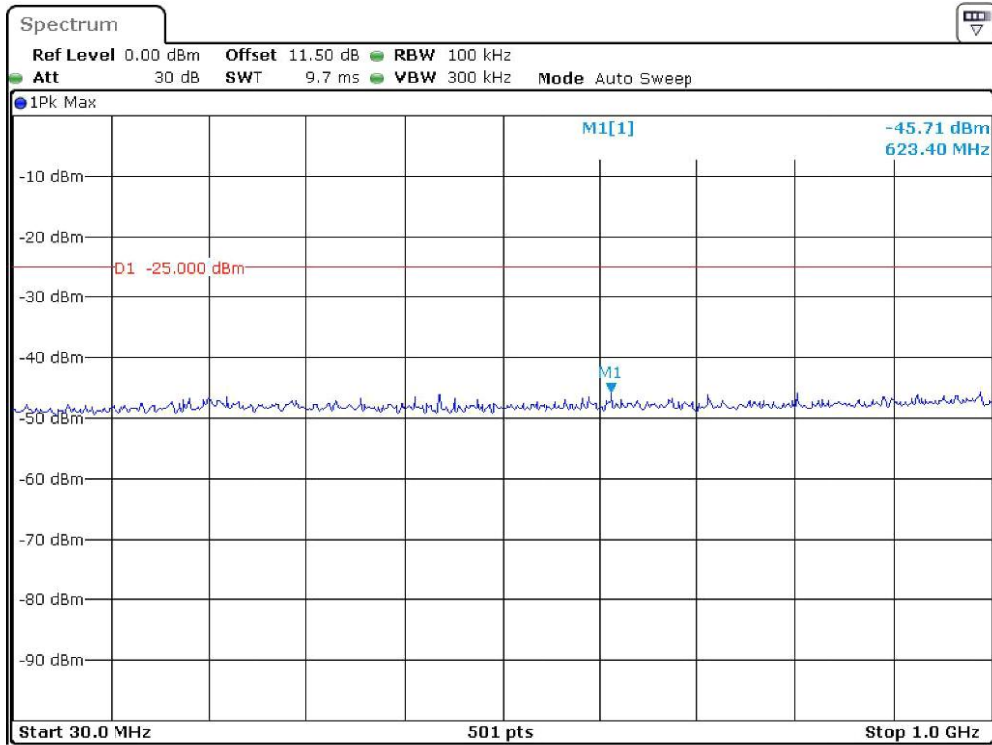

Band-41_15-MHz_Middle_QPSK_RB1#0_1(30MHz-1GHz)

Date: 20.DEC.2023 00:00:29

Band-41_15-MHz_Middle_QPSK_RB1#0_2(1GHz-26.5GHz)

Date: 20.DEC.2023 00:01:13

Band-41_15-MHz_High_QPSK_RB1#0_1(30MHz-1GHz)

Date: 20.DEC.2023 00:01:51