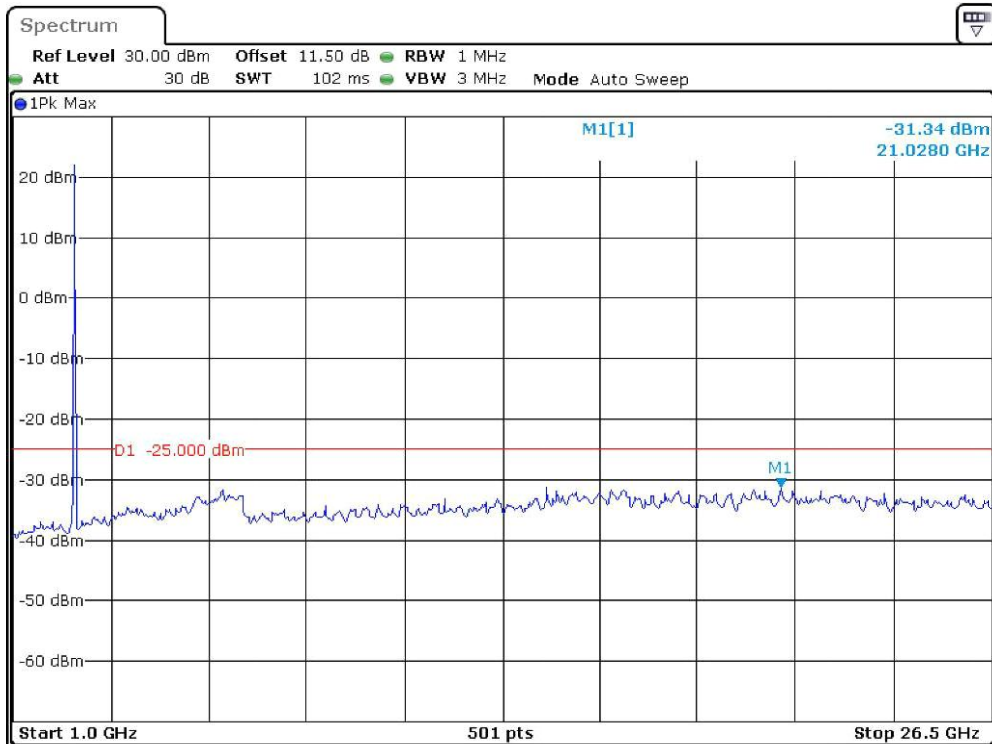

Band-38_5-MHz_High_QPSK_RB1#0_2(1GHz-26.5GHz)

Date: 22.DEC.2023 20:13:17