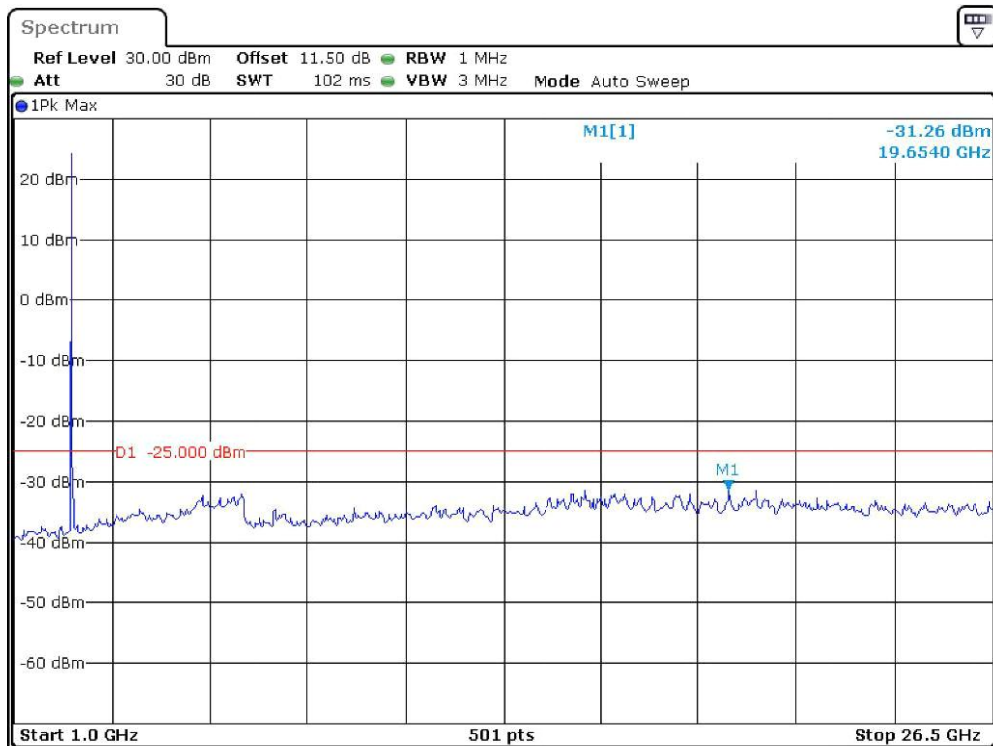

Band-7_10-MHz_High_QPSK_RB1#0_2(1GHz-26.5GHz)

Date: 19.DEC.2023 21:39:12

Band-7_15-MHz_Low_QPSK_RB1#0_1(30MHz-1GHz)

Date: 19.DEC.2023 21:39:43

Band-7_15-MHz_Low_QPSK_RB1#0_2(1GHz-26.5GHz)

Date: 19.DEC.2023 21:40:06