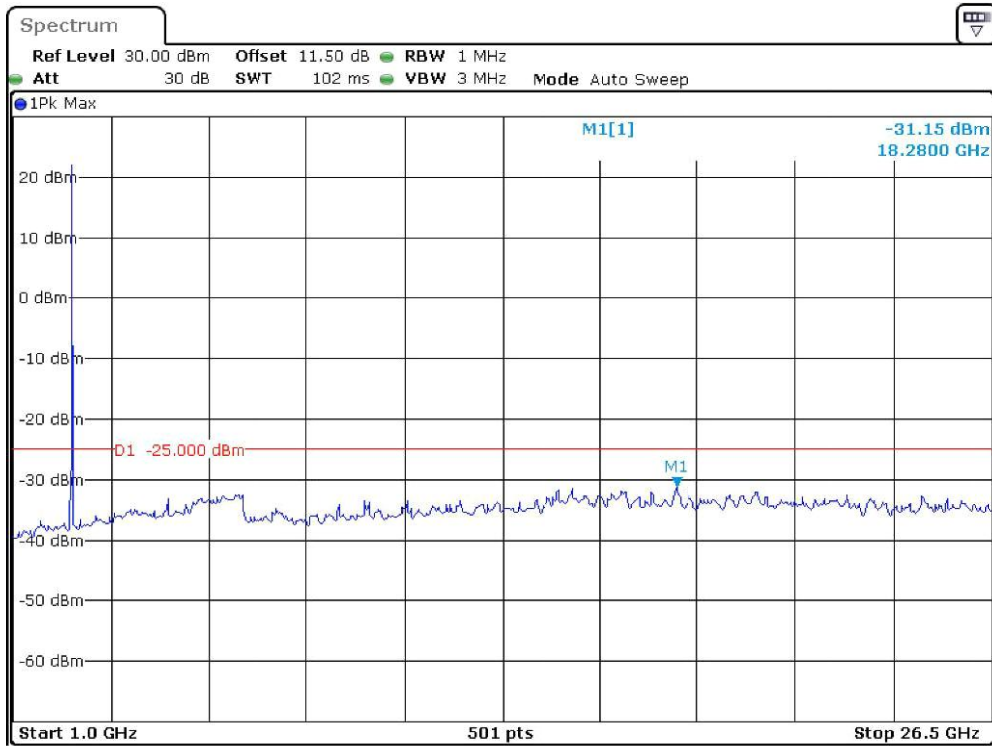

Band-7_10-MHz_Middle_QPSK_RB1#0_2(1GHz-26.5GHz)

Date: 19.DEC.2023 21:38:13