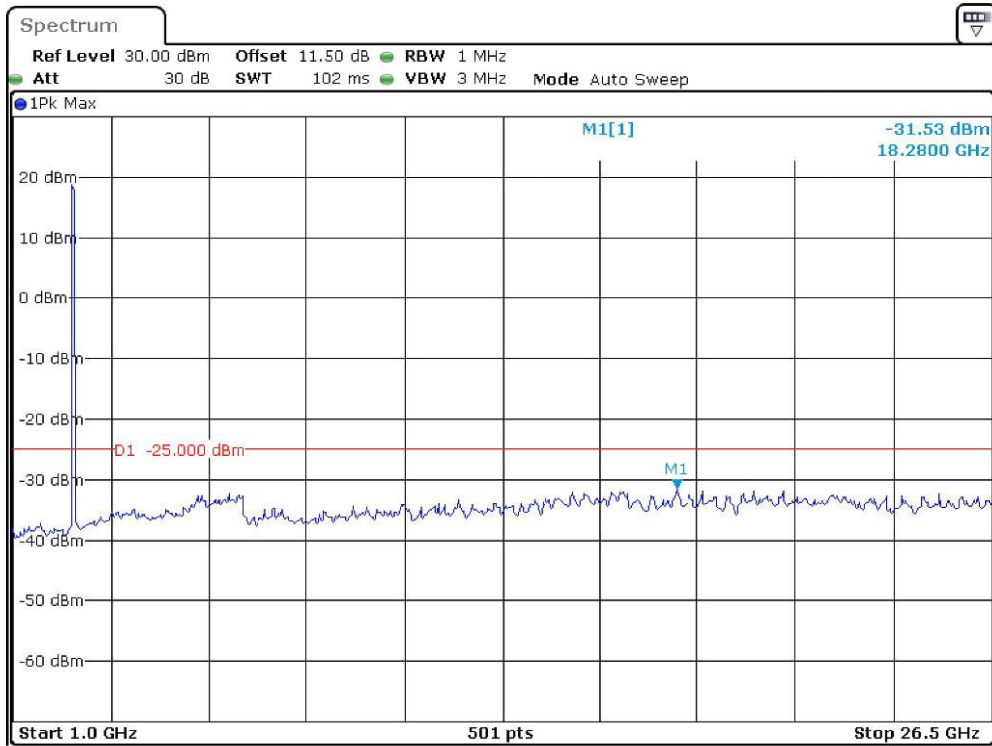

Band-38_15-MHz_High_QPSK_RB1#0_2(1GHz-26.5GHz)

Date: 22.DEC.2023 20:18:53

Band-38_20-MHz_Low_QPSK_RB1#0_1(30MHz-1GHz)

Date: 22.DEC.2023 20:19:26

Band-38_20-MHz_Low_QPSK_RB1#0_2(1GHz-26.5GHz)

Date: 22.DEC.2023 20:19:46