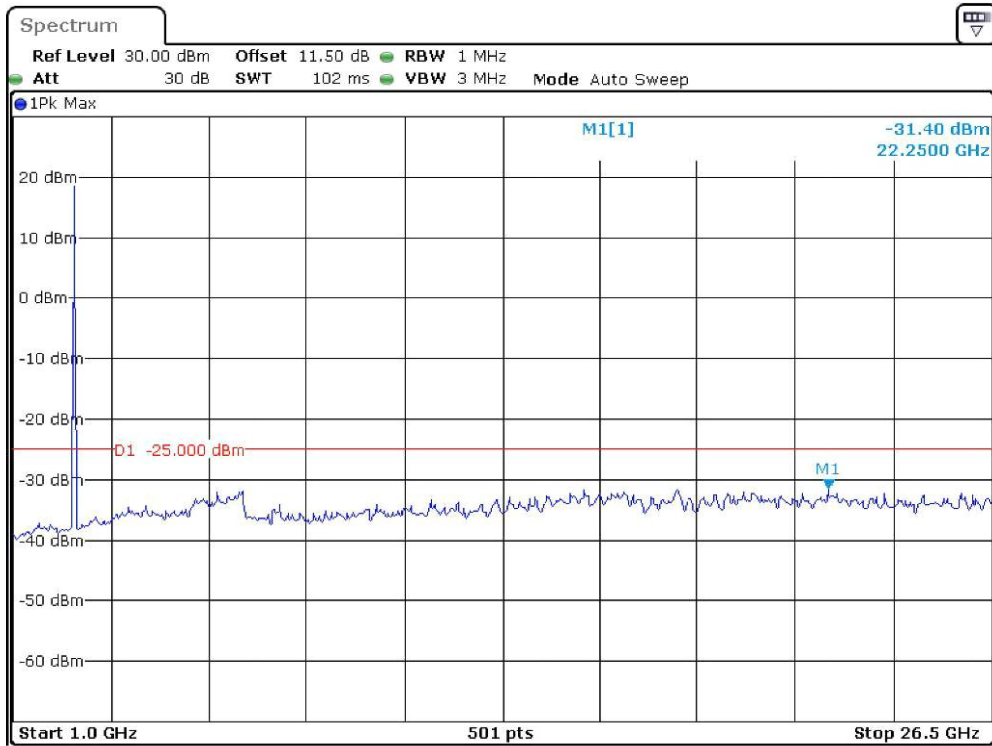

Band-38_15-MHz_Middle_QPSK_RB1#0_2(1GHz-26.5GHz)

Date: 22.DEC.2023 20:17:58