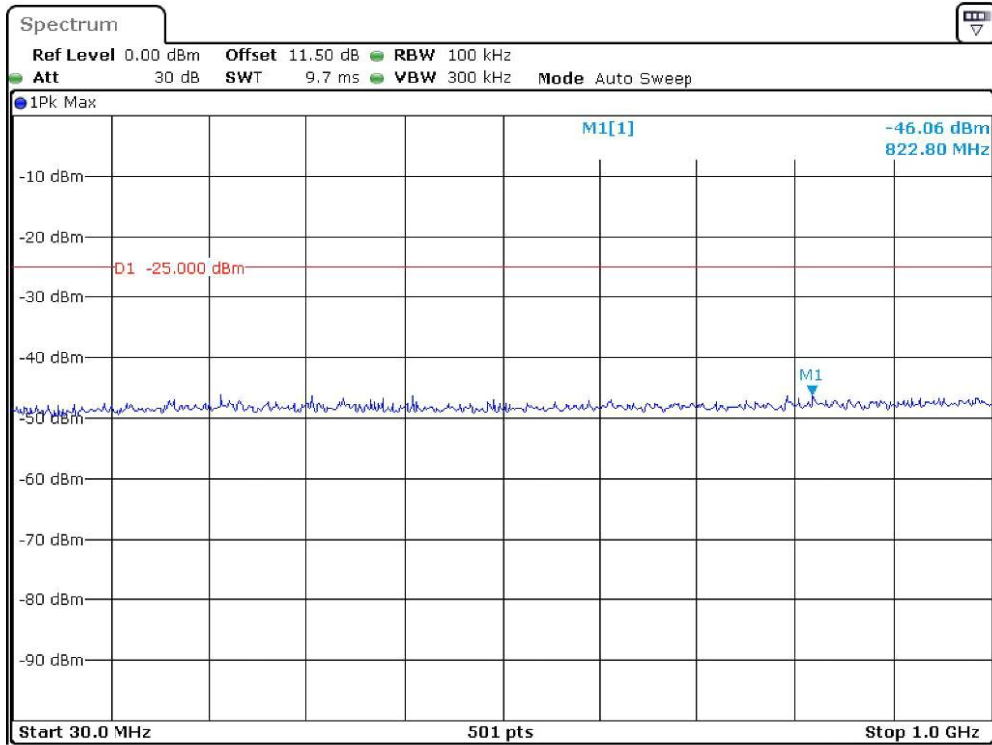

Band-38_20-MHz_Middle_QPSK_RB1#0_1(30MHz-1GHz)

Date: 22.DEC.2023 20:20:20