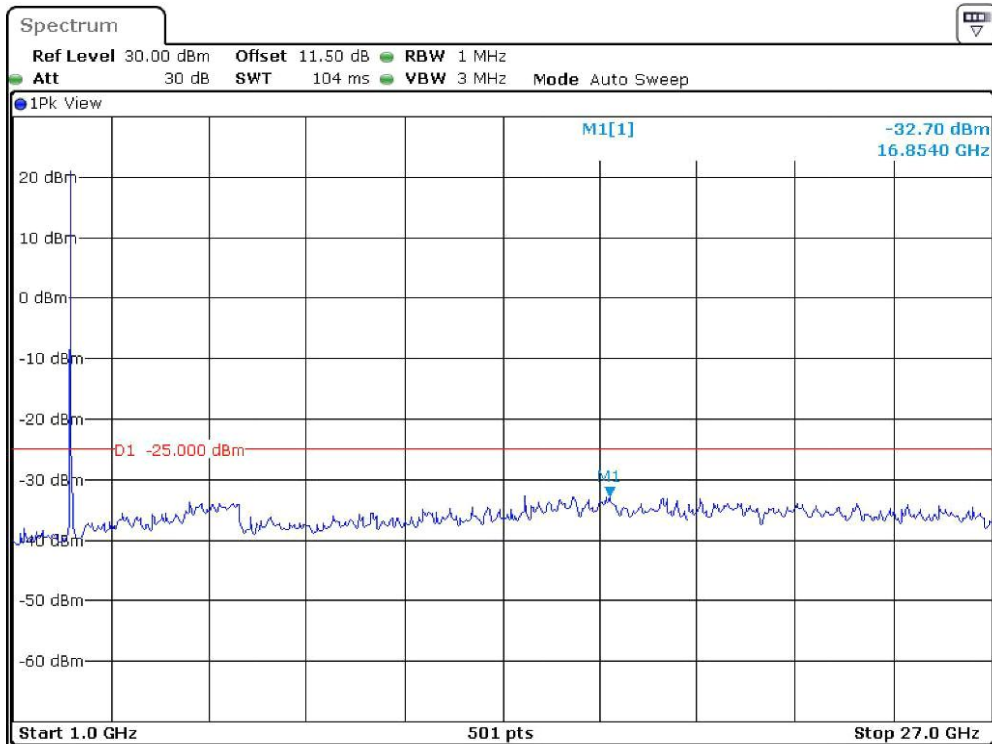

Band-41_10-MHz_High_QPSK_RB1#0_2(1GHz-26.5GHz)

Date: 19.DEC.2023 23:58:06

Band-41_15-MHz_Low_QPSK_RB1#0_1(30MHz-1GHz)

Date: 19.DEC.2023 23:59:20

Band-41_15-MHz_Low_QPSK_RB1#0_2(1GHz-26.5GHz)

Date: 19.DEC.2023 23:59:52