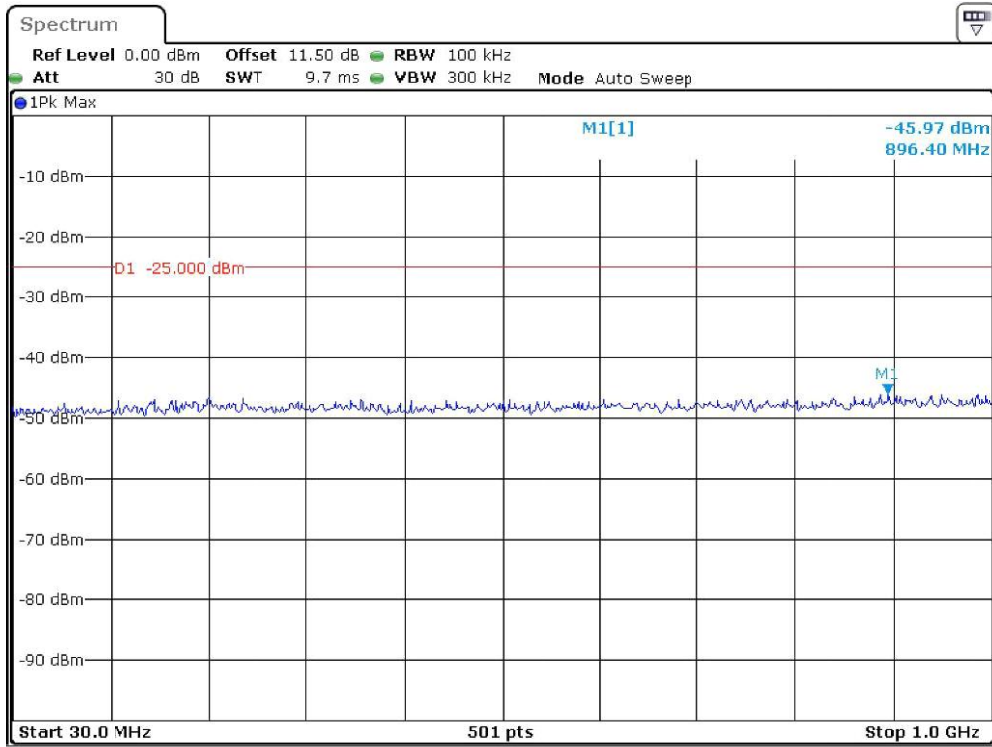

Band-41_20-MHz_Middle_QPSK_RB1#0_1(30MHz-1GHz)

Date: 20.DEC.2023 00:05:35