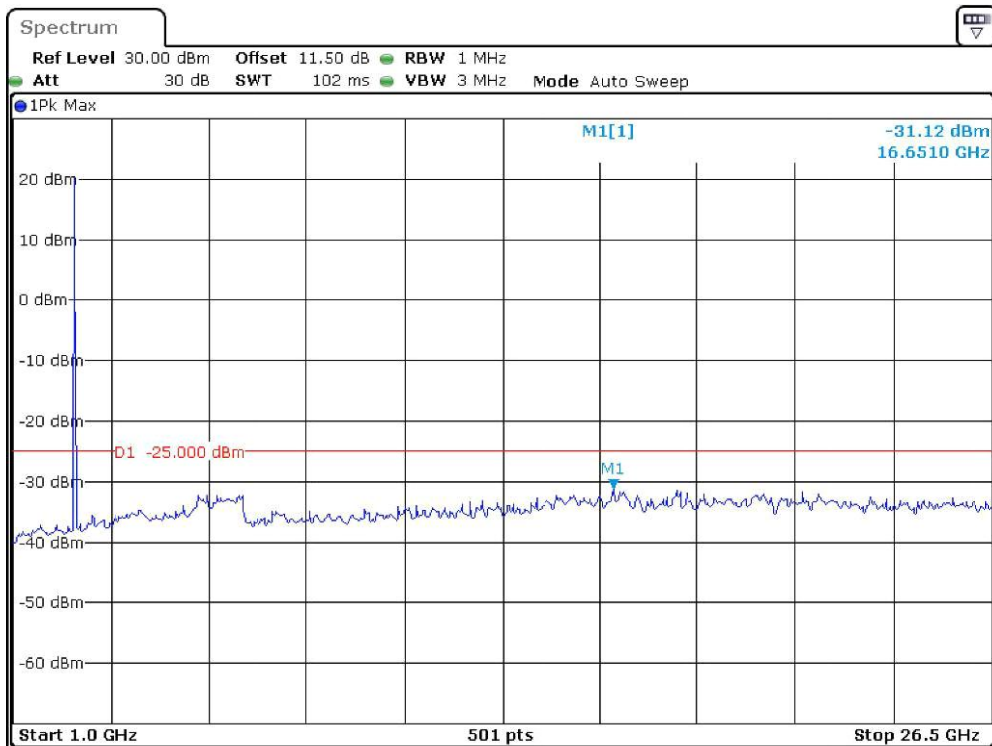

Band-38_10-MHz_High_QPSK_RB1#0_2(1GHz-26.5GHz)

Date: 22.DEC.2023 20:16:14