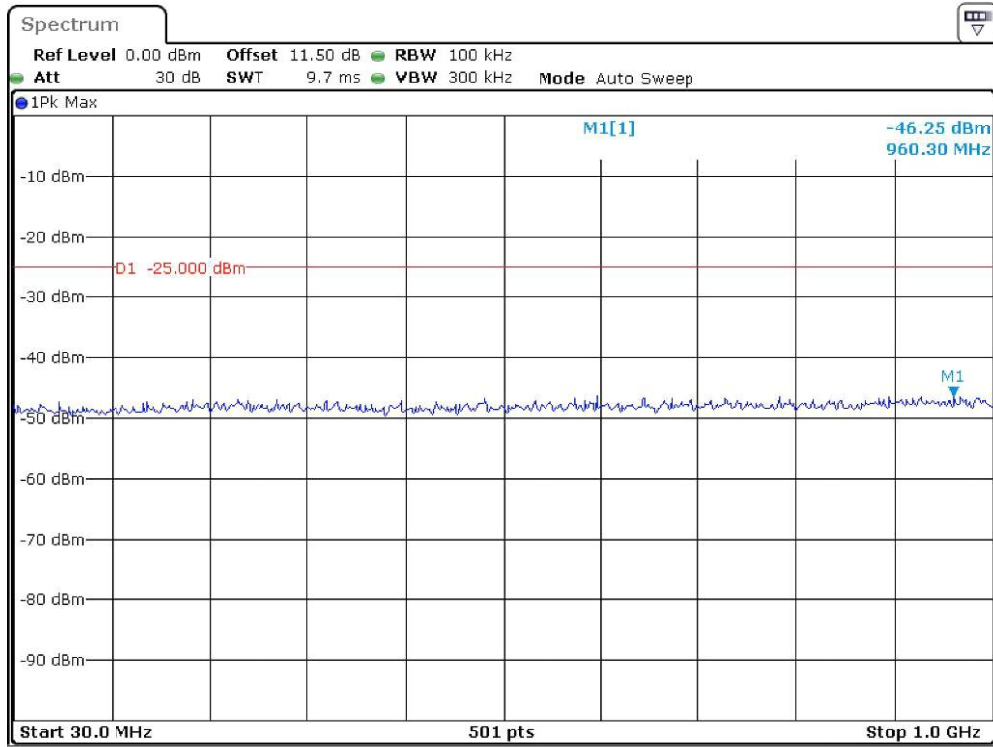

Band-41_15-MHz_Middle_QPSK_RB1#0_1(30MHz-1GHz)

Date: 20.DEC.2023 00:00:29