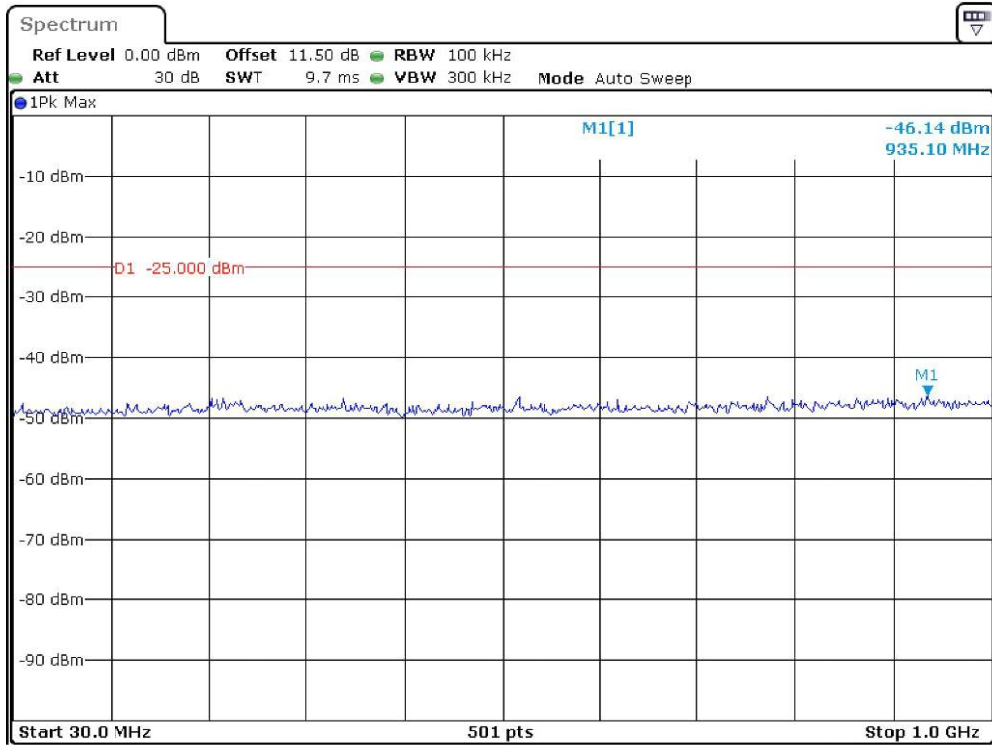

Band-7_20-MHz_Low_QPSK_RB1#0_1(30MHz-1GHz)

Date: 19.DEC.2023 21:44:14