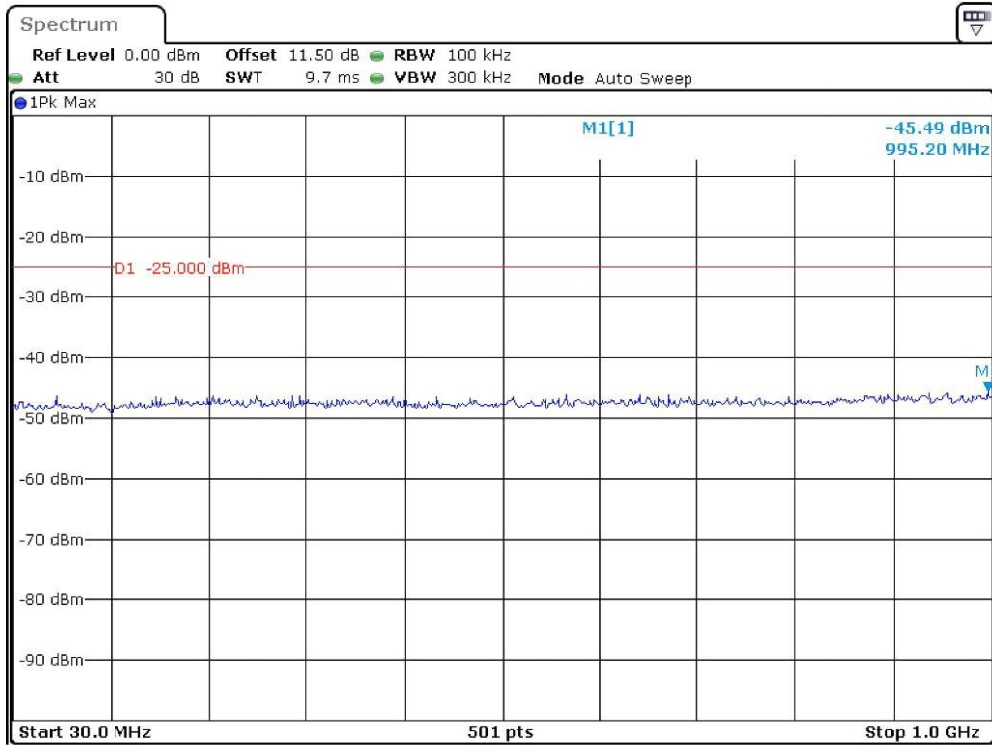

Band-7_15-MHz_Middle_QPSK_RB1#0_1(30MHz-1GHz)

Date: 19.DEC.2023 21:42:25