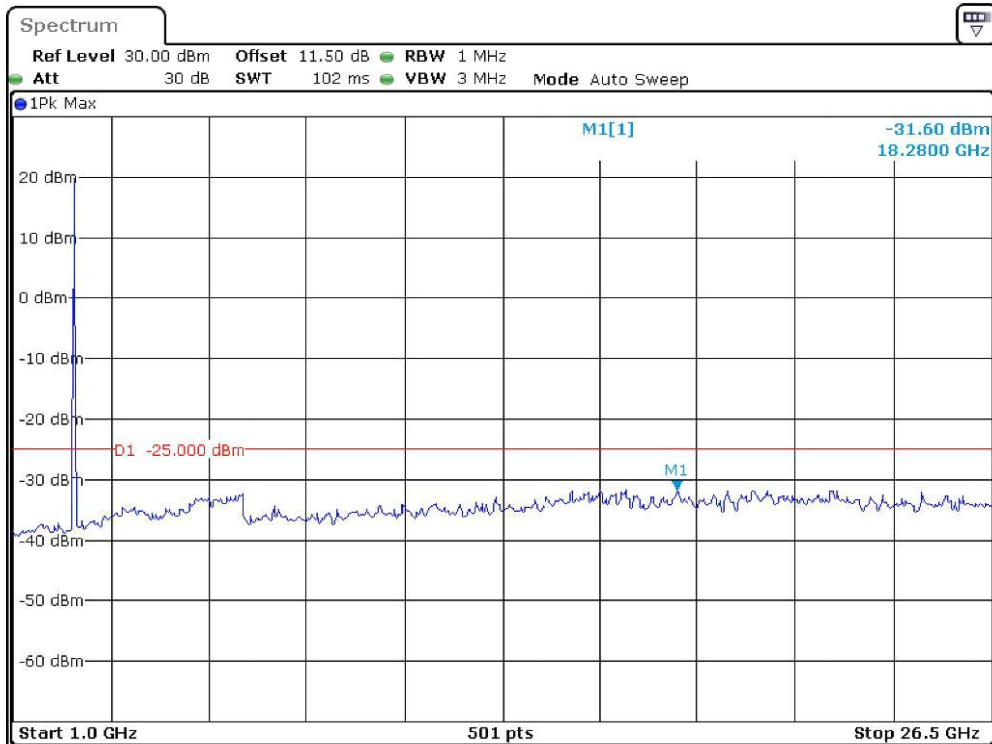

Band-38_20-MHz_Middle_QPSK_RB1#0_2(1GHz-26.5GHz)

Date: 22.DEC.2023 20:20:16