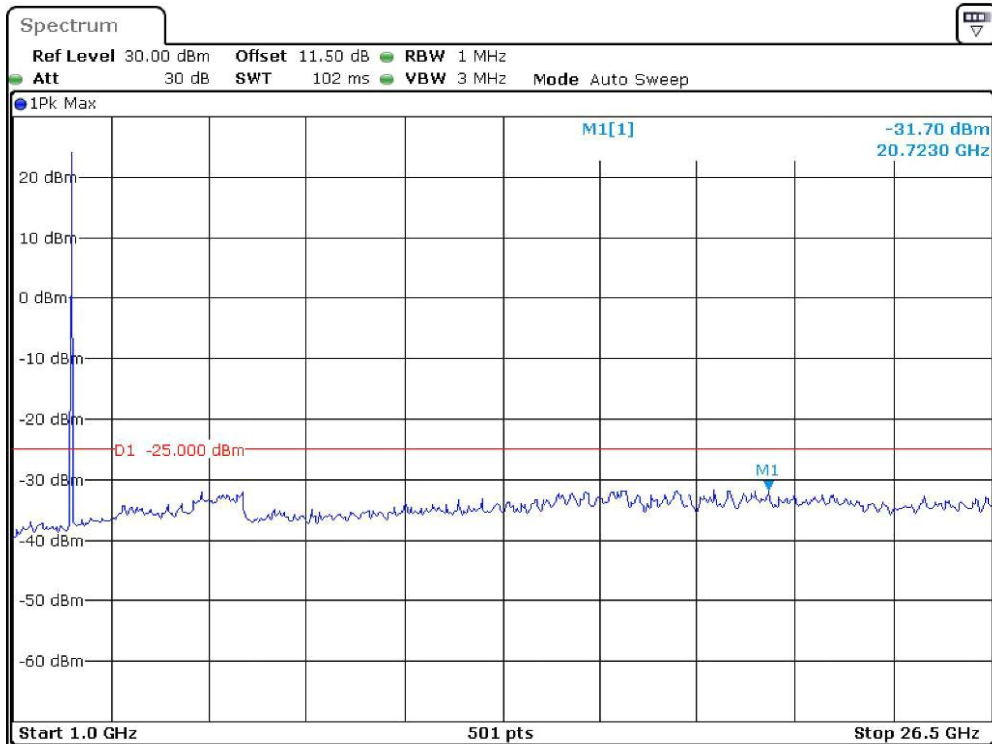

Band-7_15-MHz_Middle_QPSK_RB1#0_2(1GHz-26.5GHz)

Date: 19.DEC.2023 21:43:10