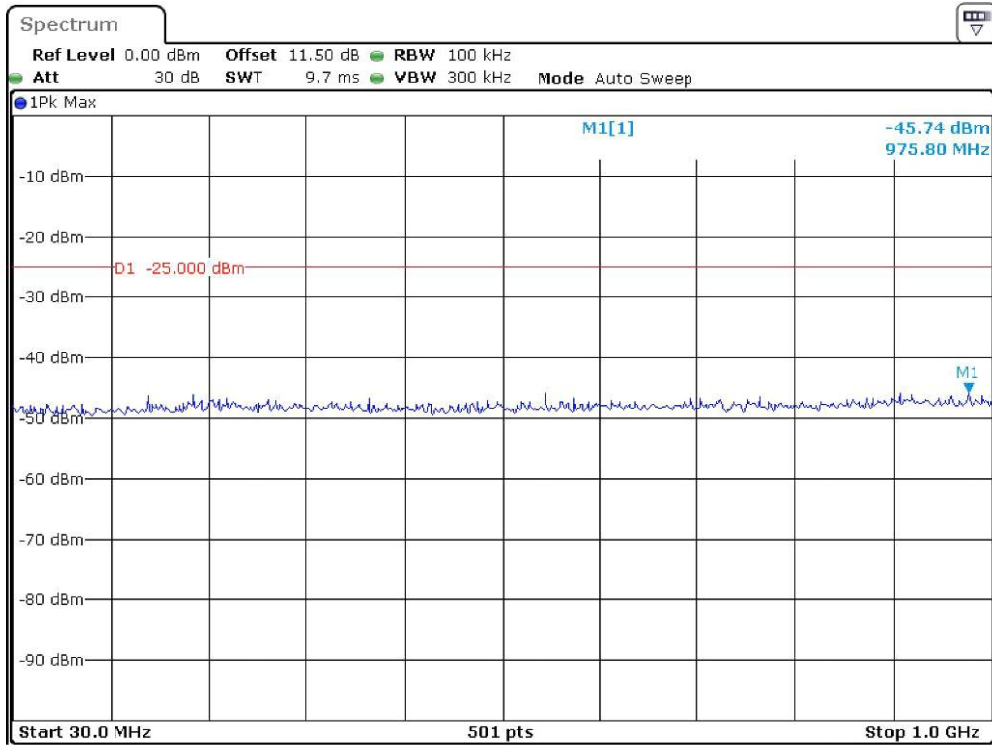

Band-41_20-MHz_Middle_QPSK_RB1#0_1(30MHz-1GHz)

Date: 20.DEC.2023 00:05:35

Band-41_20-MHz_Middle_QPSK_RB1#0_2(1GHz-26.5GHz)

Date: 20.DEC.2023 00:06:15

Band-41_20-MHz_High_QPSK_RB1#0_1(30MHz-1GHz)

Date: 20.DEC.2023 00:06:48