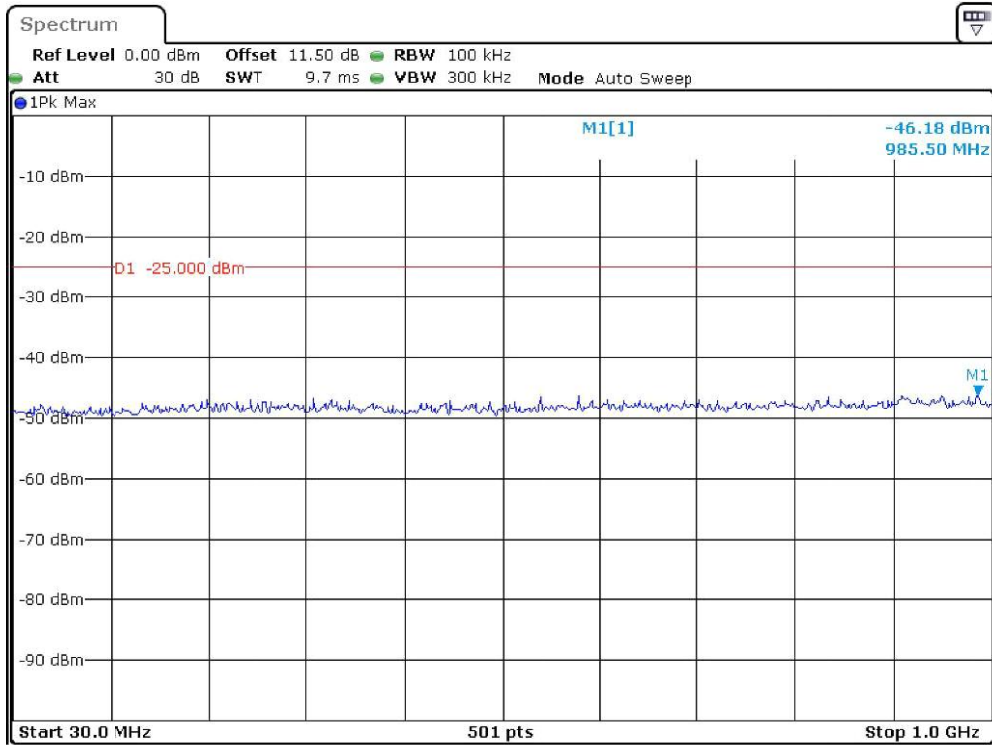

Band-7_5-MHz_Middle_QPSK_RB1#0_1(30MHz-1GHz)

Date: 19.DEC.2023 21:34:56

Band-7_5-MHz_Middle_QPSK_RB1#0_2(1GHz-26.5GHz)

Date: 19.DEC.2023 21:35:25

Band-7_5-MHz_High_QPSK_RB1#0_1(30MHz-1GHz)

Date: 19.DEC.2023 21:35:53