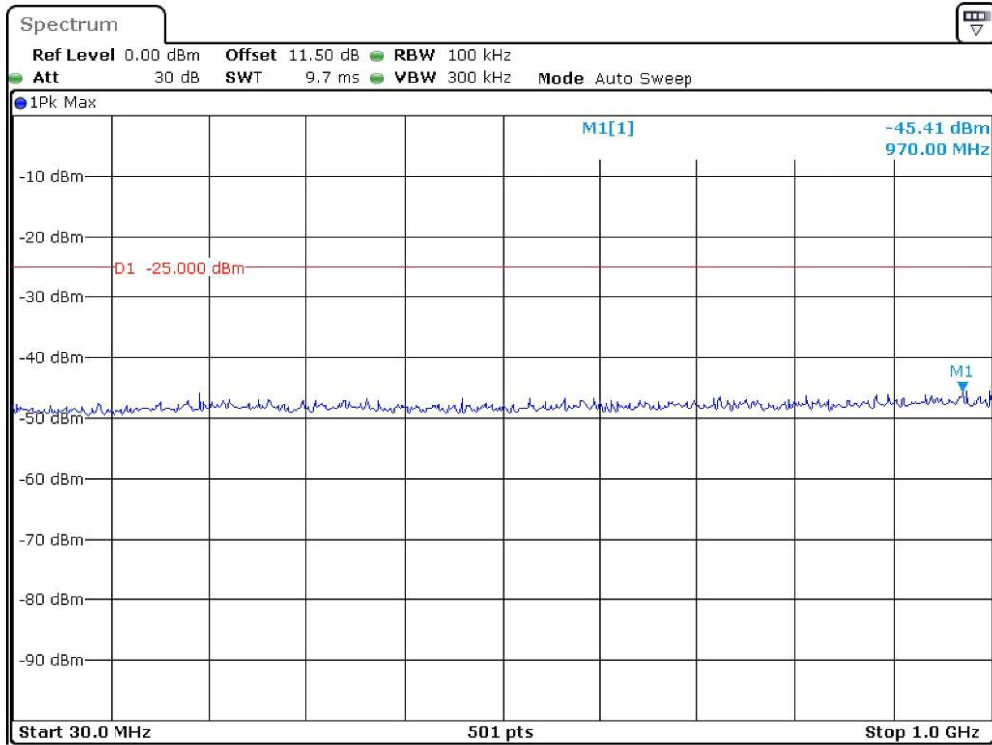

Band-7_10-MHz_Middle_QPSK_RB1#0_1(30MHz-1GHz)

Date: 19.DEC.2023 21:37:41

Band-7_10-MHz_Middle_QPSK_RB1#0_2(1GHz-26.5GHz)

Date: 19.DEC.2023 21:38:13

Band-7_10-MHz_High_QPSK_RB1#0_1(30MHz-1GHz)

Date: 19.DEC.2023 21:38:49