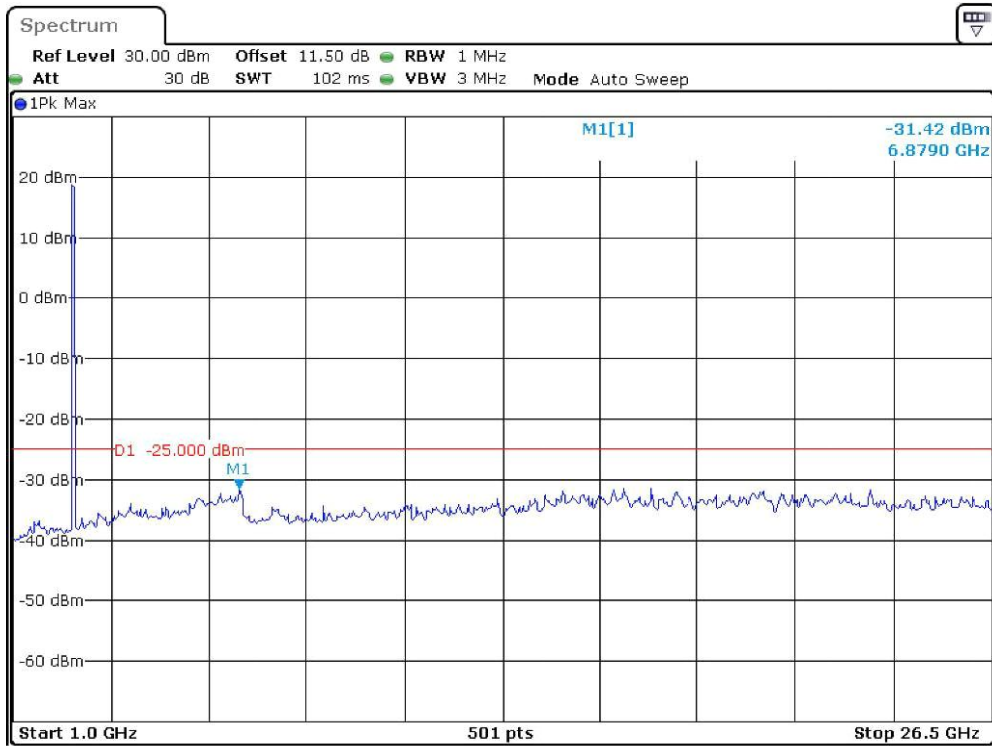

Band-38_10-MHz_High_QPSK_RB1#0_2(1GHz-26.5GHz)

Date: 22.DEC.2023 20:16:14

Band-38_15-MHz_Low_QPSK_RB1#0_1(30MHz-1GHz)

Date: 22.DEC.2023 20:16:40

Band-38_15-MHz_Low_QPSK_RB1#0_2(1GHz-26.5GHz)

Date: 22.DEC.2023 20:17:03