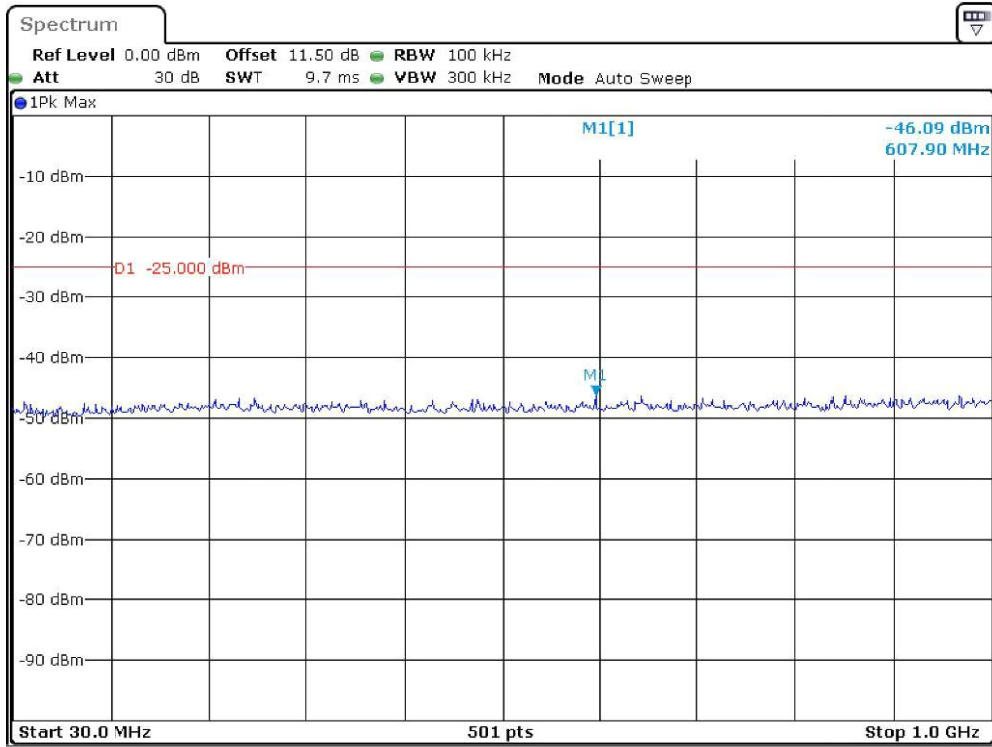

Band-38_15-MHz_Middle_QPSK_RB1#0_1(30MHz-1GHz)

Date: 22.DEC.2023 20:17:32