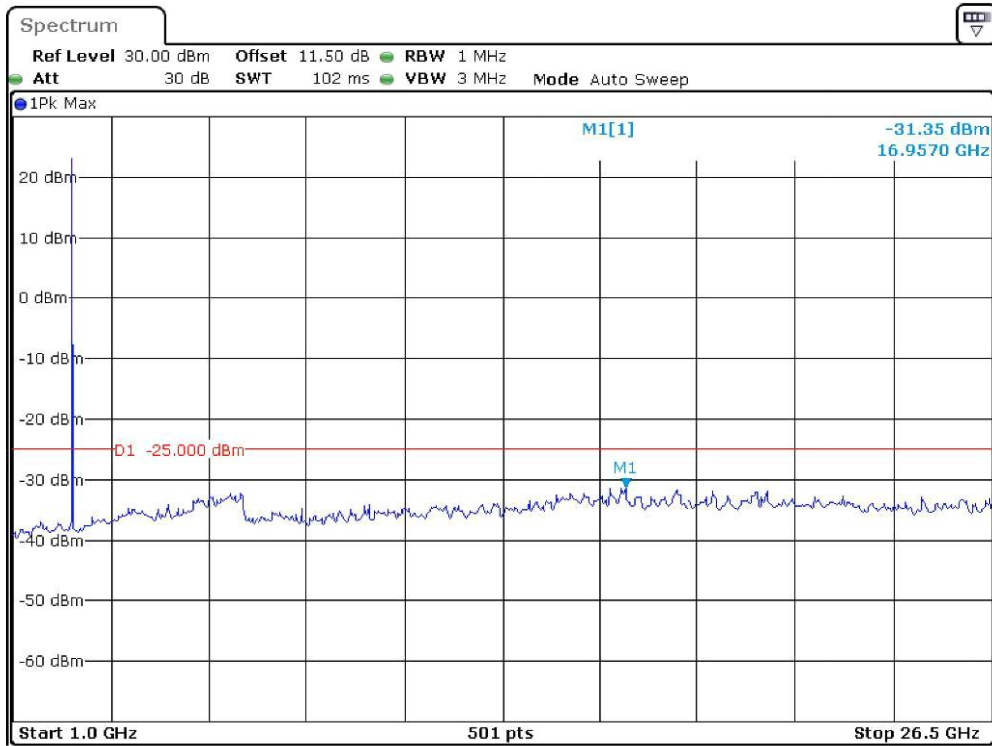

Band-7_5-MHz_Middle_QPSK_RB1#0_2(1GHz-26.5GHz)

Date: 19.DEC.2023 21:35:25