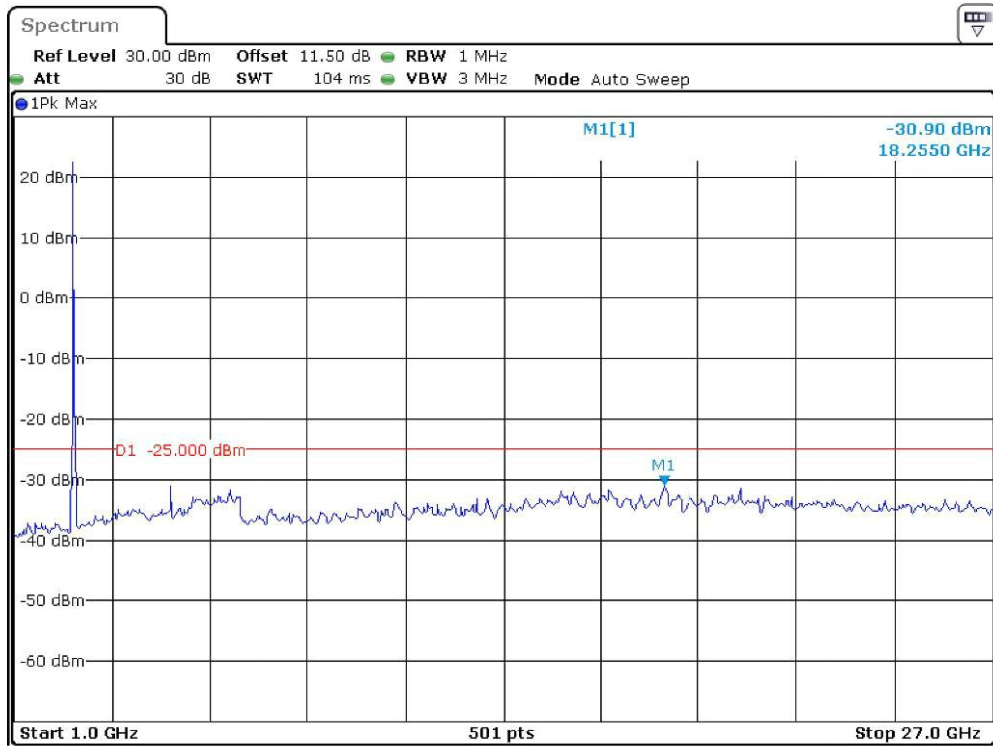

Band-41_15-MHz_Middle_QPSK_RB1#0_2(1GHz-26.5GHz)

Date: 20.DEC.2023 00:01:13