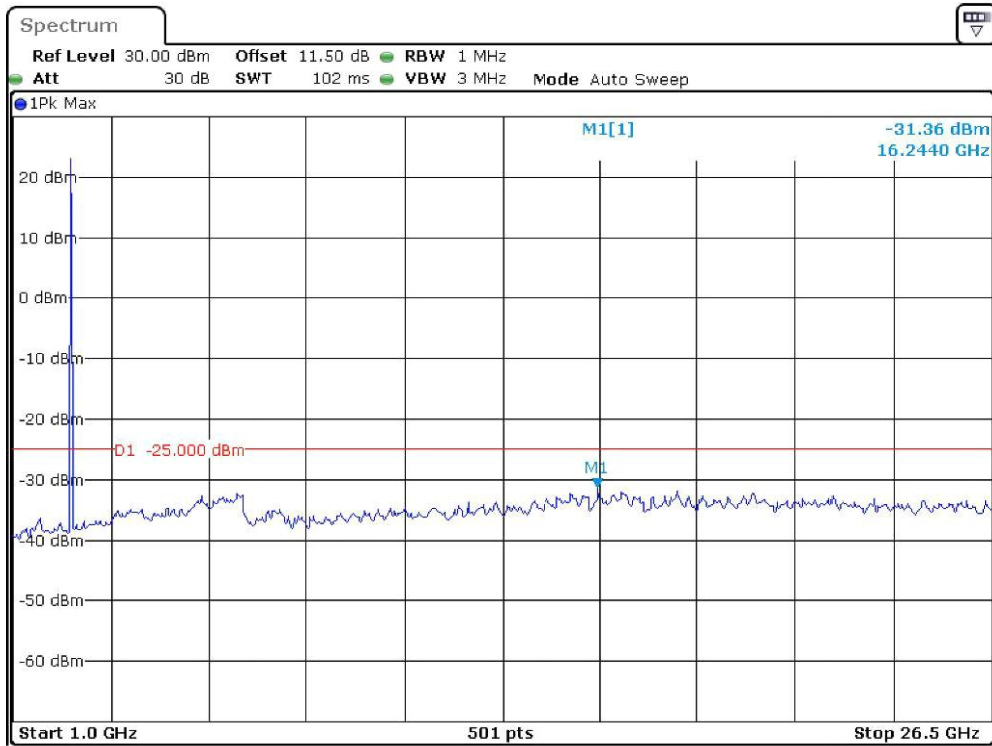

Band-7_20-MHz_Middle_QPSK_RB1#0_2(1GHz-26.5GHz)

Date: 19.DEC.2023 21:46:04