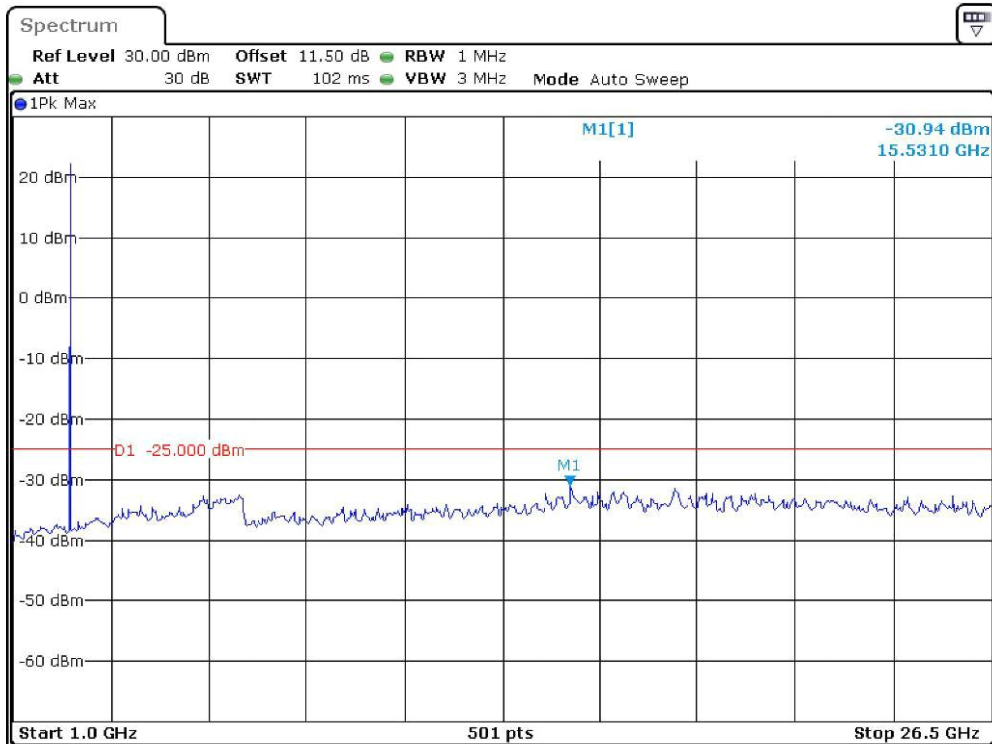

Band-5_10-MHz_High_QPSK_RB1#0_2(1GHz-10GHz)

Date: 19.DEC.2023 23:11:01

Band-7_5-MHz_Low_QPSK_RB1#0_1(30MHz-1GHz)

Date: 19.DEC.2023 21:33:16

Band-7_5-MHz_Low_QPSK_RB1#0_2(1GHz-26.5GHz)

Date: 19.DEC.2023 21:33:36