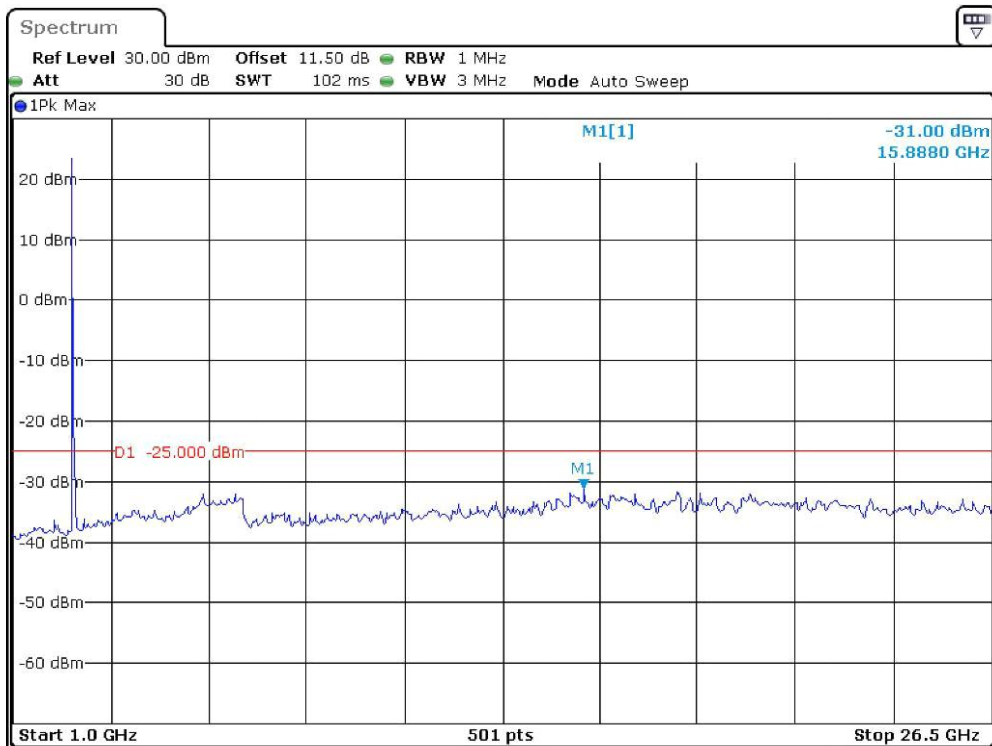

Band-7_20-MHz_High_QPSK_RB1#0_2(1GHz-26.5GHz)

Date: 19.DEC.2023 21:47:09