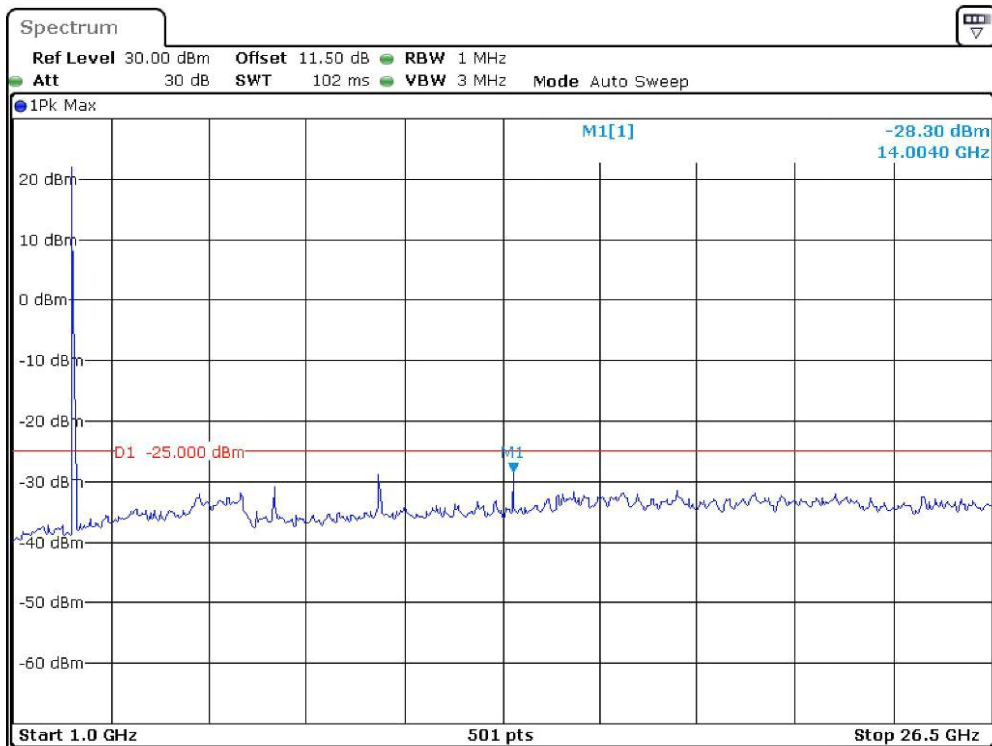

Band-7_20-MHz_High_QPSK_RB1#0_2(1GHz-26.5GHz)

Date: 19.DEC.2023 21:47:09

Band-38_5-MHz_Low_QPSK_RB1#0_1(30MHz-1GHz)

Date: 22.DEC.2023 20:10:50

Band-38_5-MHz_Low_QPSK_RB1#0_2(1GHz-26.5GHz)

Date: 22.DEC.2023 20:11:17