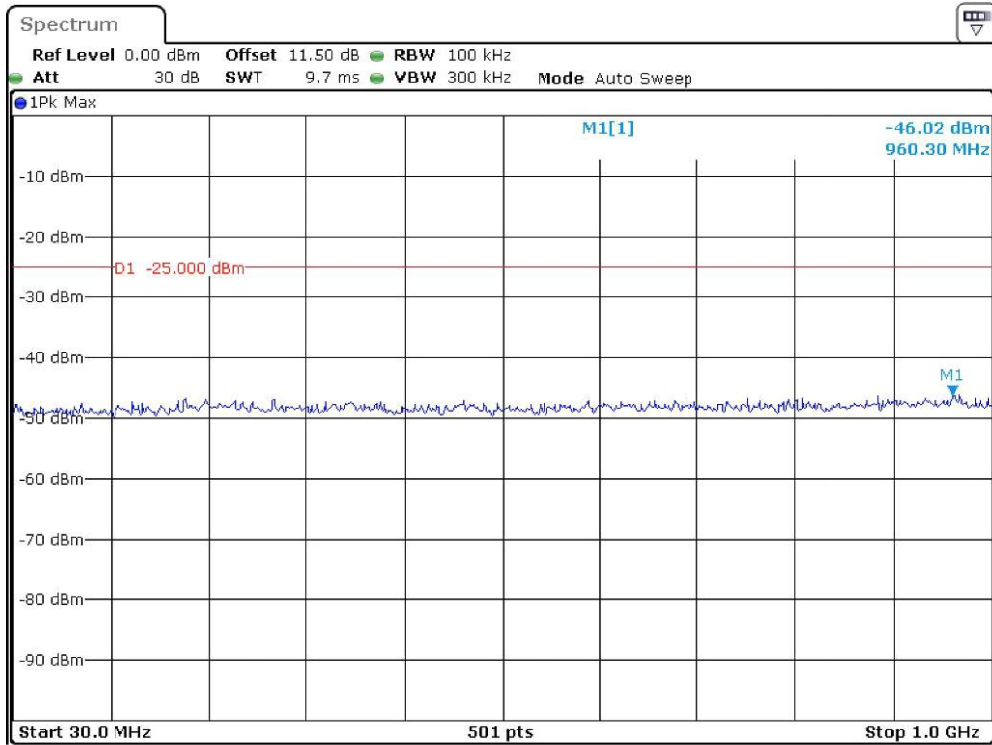

Band-41_15-MHz_Low_QPSK_RB1#0_1(30MHz-1GHz)

Date: 19.DEC.2023 23:59:20