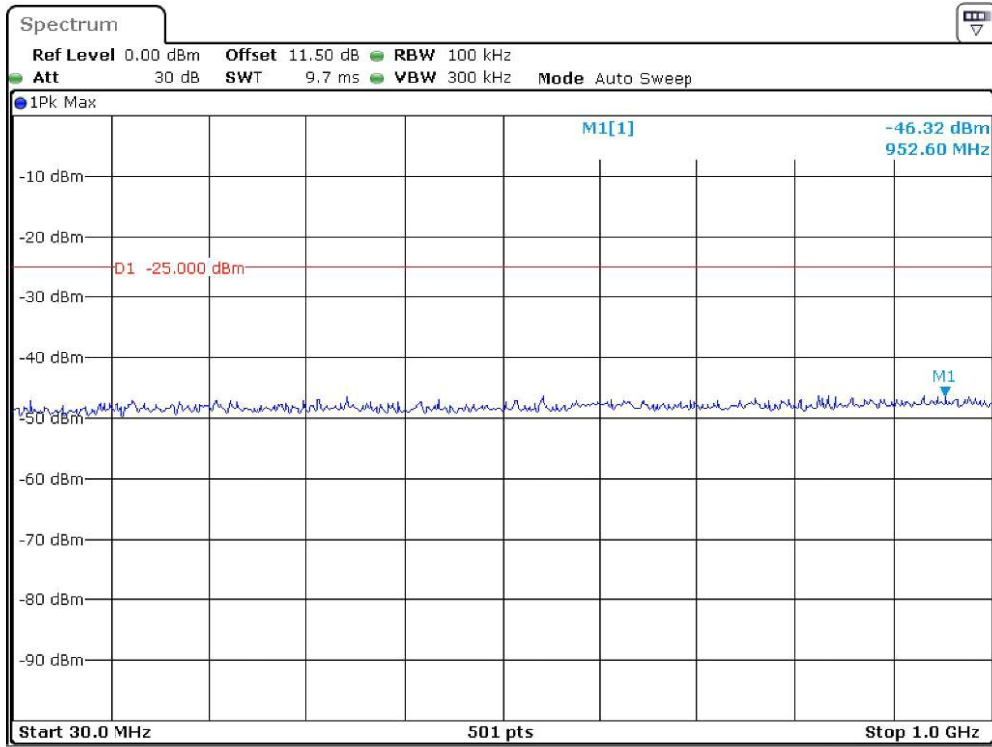

Band-41_5-MHz_Middle_QPSK_RB1#0_1(30MHz-1GHz)

Date: 19.DEC.2023 23:47:32