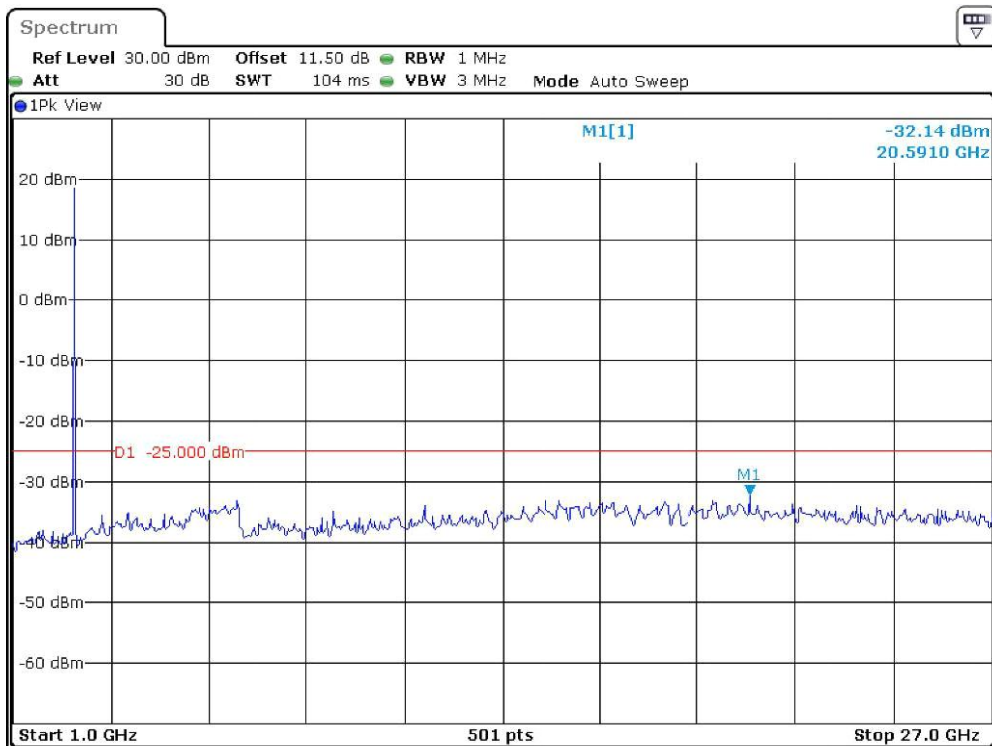

Band-41_10-MHz_High_QPSK_RB1#0_2(1GHz-26.5GHz)

Date: 19.DEC.2023 23:58:06