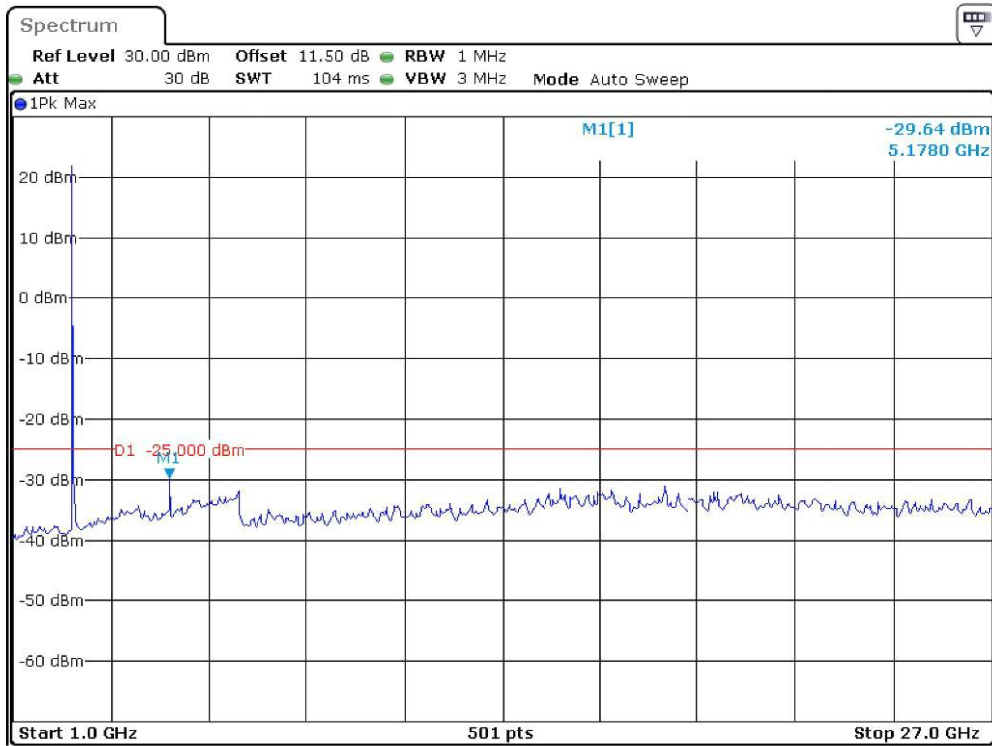

Band-41_5-MHz_Middle_QPSK_RB1#0_2(1GHz-26.5GHz)

Date: 19.DEC.2023 23:48:16