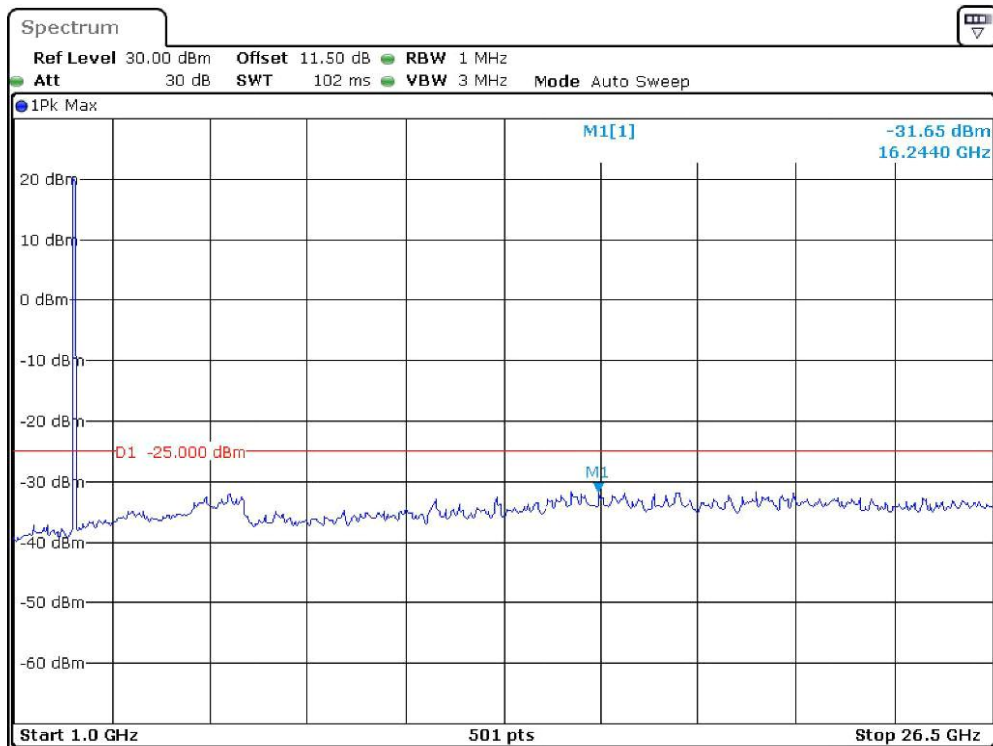

Band-38_5-MHz_High_QPSK_RB1#0_2(1GHz-26.5GHz)

Date: 22.DEC.2023 20:13:17

Band-38_10-MHz_Low_QPSK_RB1#0_1(30MHz-1GHz)

Date: 22.DEC.2023 20:13:48

Band-38_10-MHz_Low_QPSK_RB1#0_2(1GHz-26.5GHz)

Date: 22.DEC.2023 20:14:11