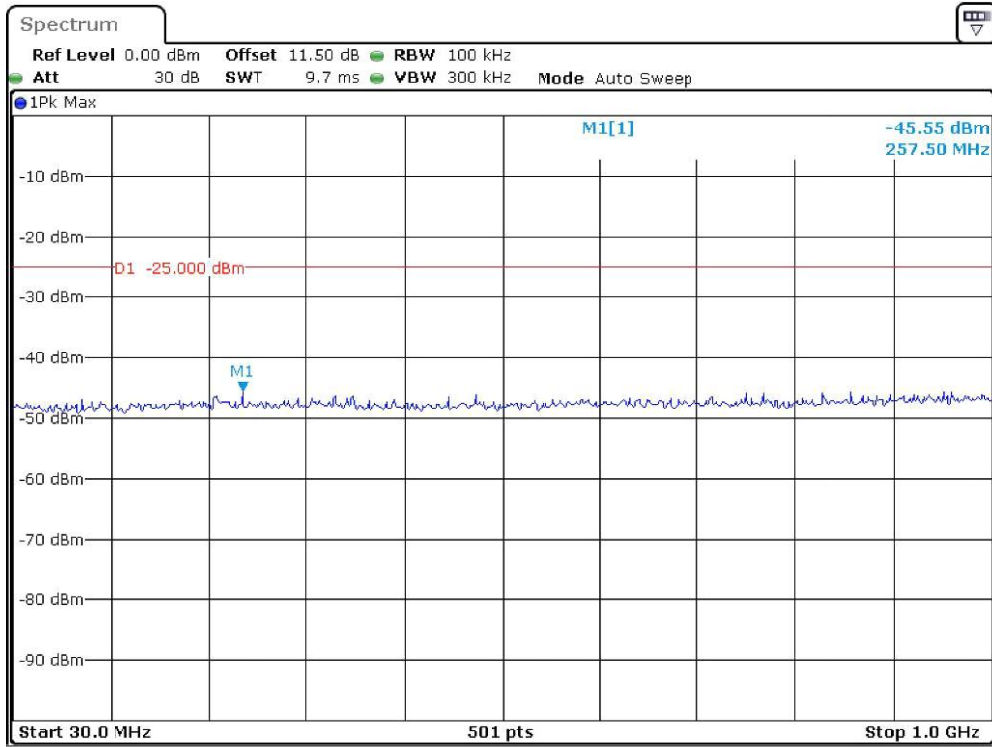

Band-7_5-MHz_Middle_QPSK_RB1#0_1(30MHz-1GHz)

Date: 19.DEC.2023 21:34:56