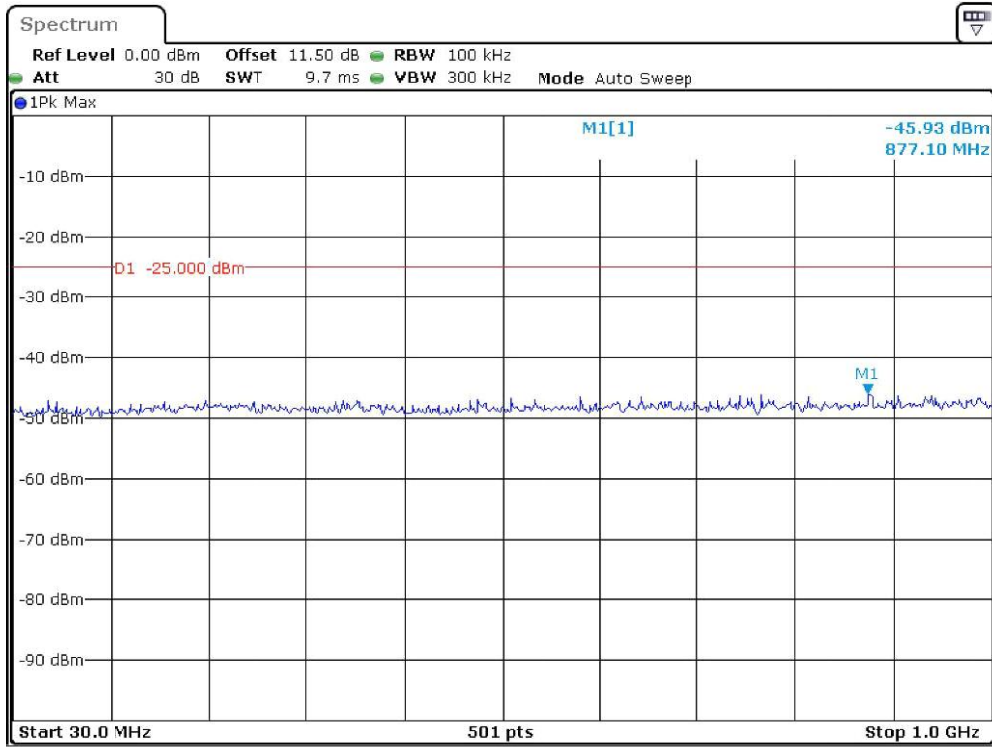

Band-7_10-MHz_Middle_QPSK_RB1#0_1(30MHz-1GHz)

Date: 19.DEC.2023 21:37:41