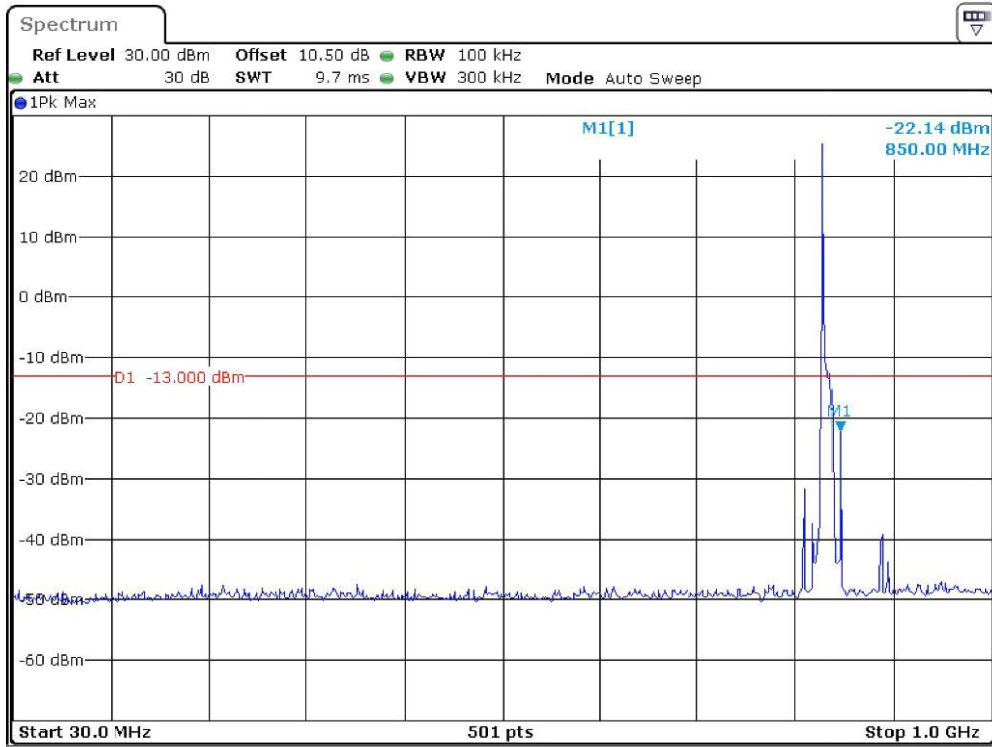

Band-5_10-MHz_Middle_QPSK_RB1#0_1(30MHz-1GHz)

Date: 19.DEC.2023 23:08:40

Band-5_10-MHz_Middle_QPSK_RB1#0_2(1GHz-10GHz)

Date: 19.DEC.2023 23:09:03

Band-5_10-MHz_High_QPSK_RB1#0_1(30MHz-1GHz)_Fail

Date: 19.DEC.2023 23:10:34