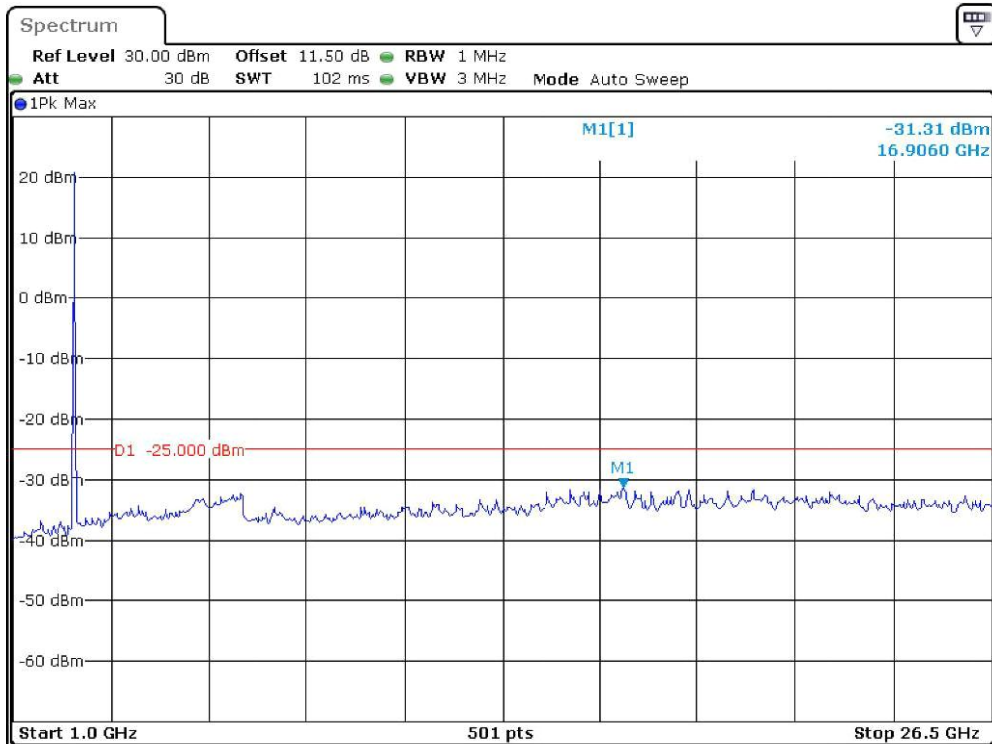

Band-38_10-MHz_Middle_QPSK_RB1#0_2(1GHz-26.5GHz)

Date: 22.DEC.2023 20:15:10