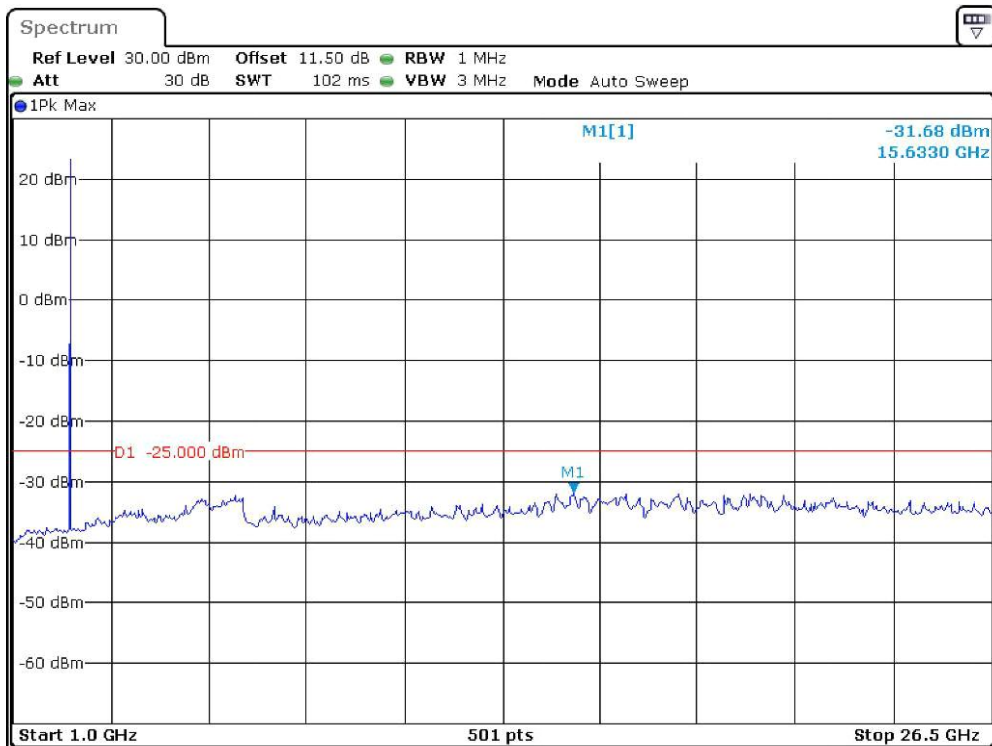

Band-7_5-MHz_High_QPSK_RB1#0_2(1GHz-26.5GHz)

Date: 19.DEC.2023 21:36:19

Band-7_10-MHz_Low_QPSK_RB1#0_1(30MHz-1GHz)

Date: 19.DEC.2023 21:36:48

Band-7_10-MHz_Low_QPSK_RB1#0_2(1GHz-26.5GHz)

Date: 19.DEC.2023 21:37:14