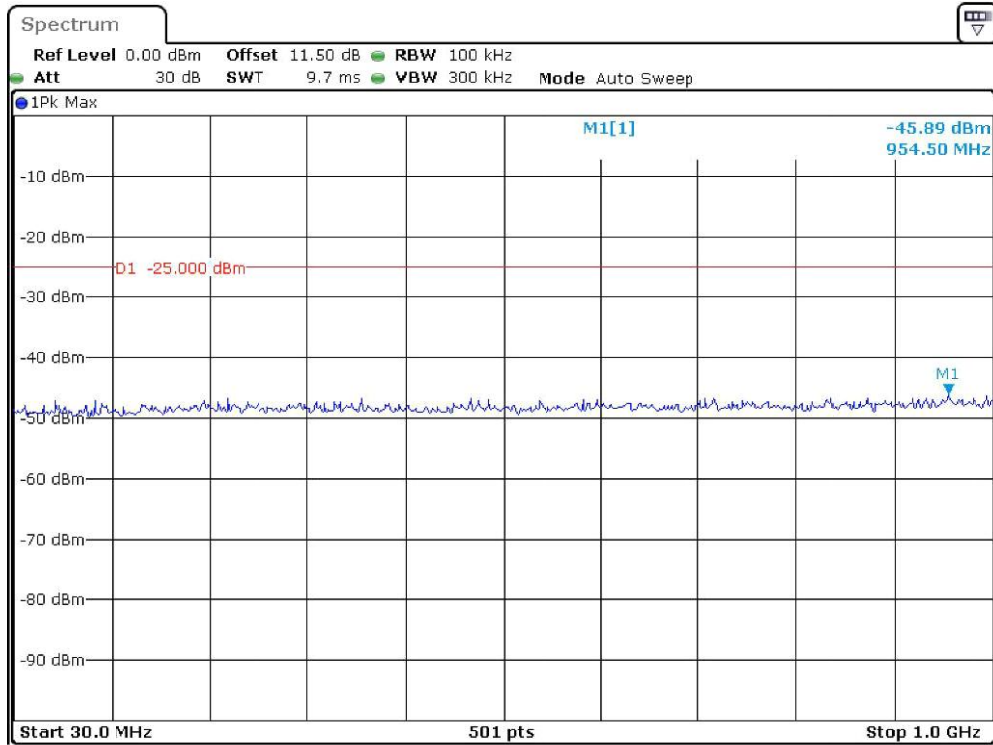

Band-7_15-MHz_Low_QPSK_RB1#0_1(30MHz-1GHz)

Date: 19.DEC.2023 21:39:43