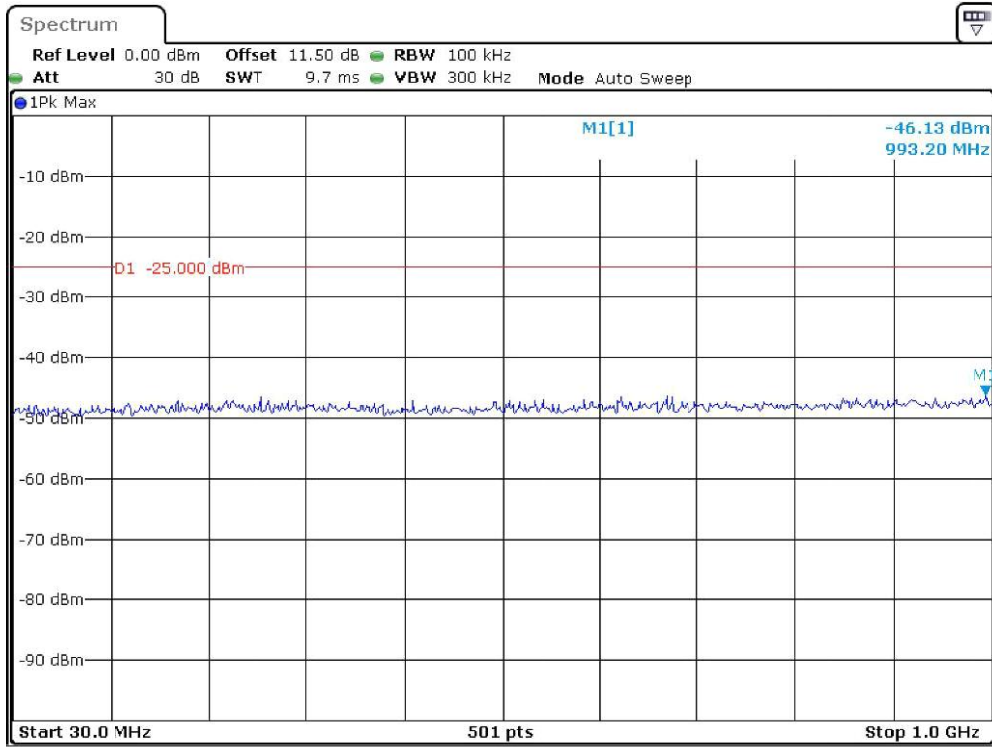

Band-7_20-MHz_Middle_QPSK_RB1#0_1(30MHz-1GHz)

Date: 19.DEC.2023 21:45:41