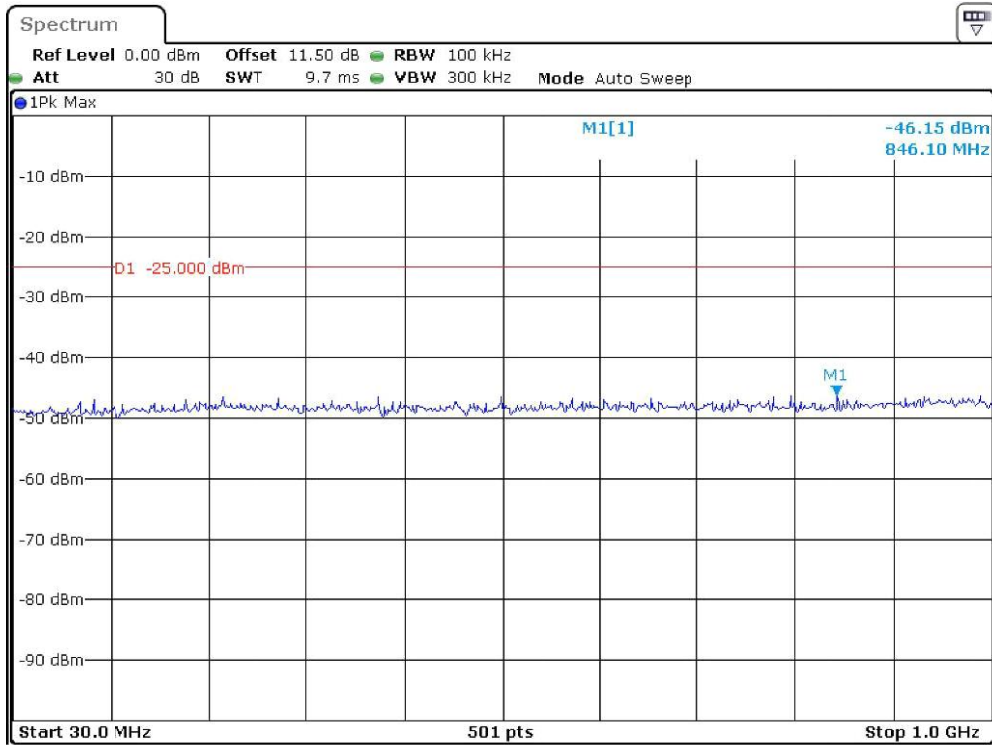

Band-41_5-MHz_Low_QPSK_RB1#0_1(30MHz-1GHz)

Date: 19.DEC.2023 23:46:02