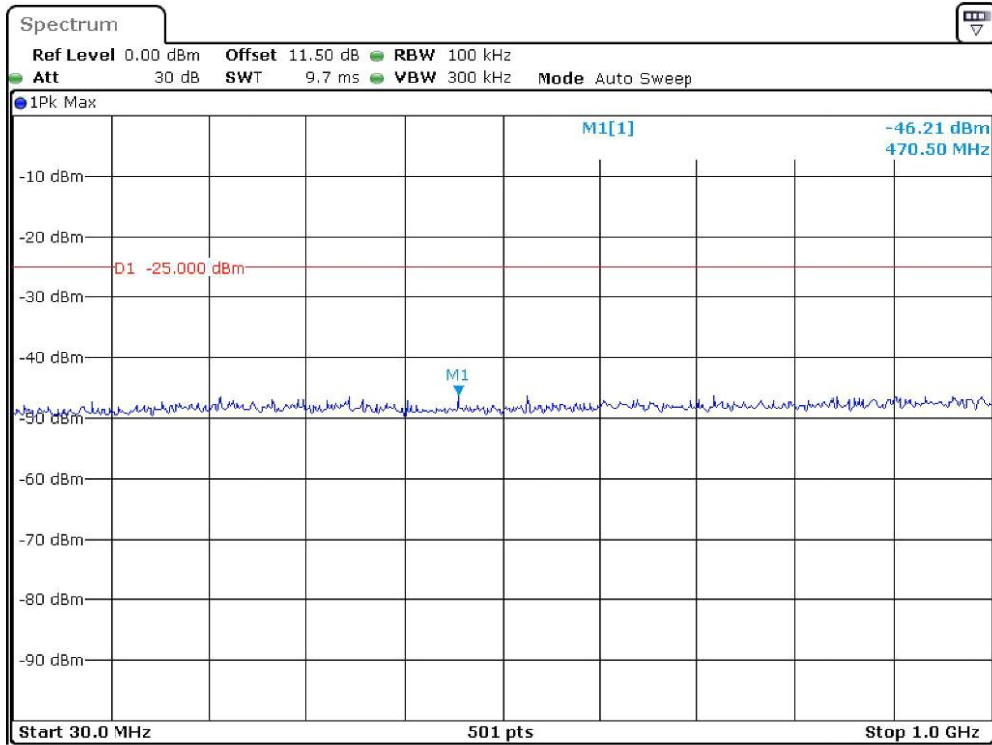

Band-38_5-MHz_Middle_QPSK_RB1#0_1(30MHz-1GHz)

Date: 22.DEC.2023 20:11:49

Band-38_5-MHz_Middle_QPSK_RB1#0_2(1GHz-26.5GHz)

Date: 22.DEC.2023 20:12:15

Band-38_5-MHz_High_QPSK_RB1#0_1(30MHz-1GHz)

Date: 22.DEC.2023 20:12:44