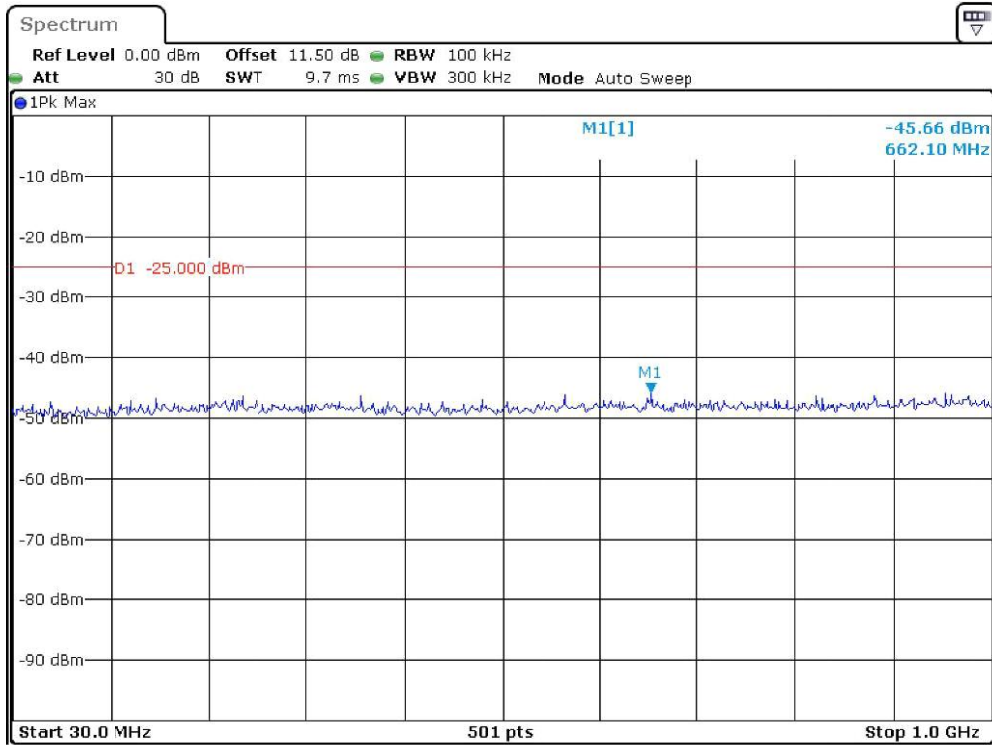

Band-7_10-MHz_Low_QPSK_RB1#0_1(30MHz-1GHz)

Date: 19.DEC.2023 21:36:48