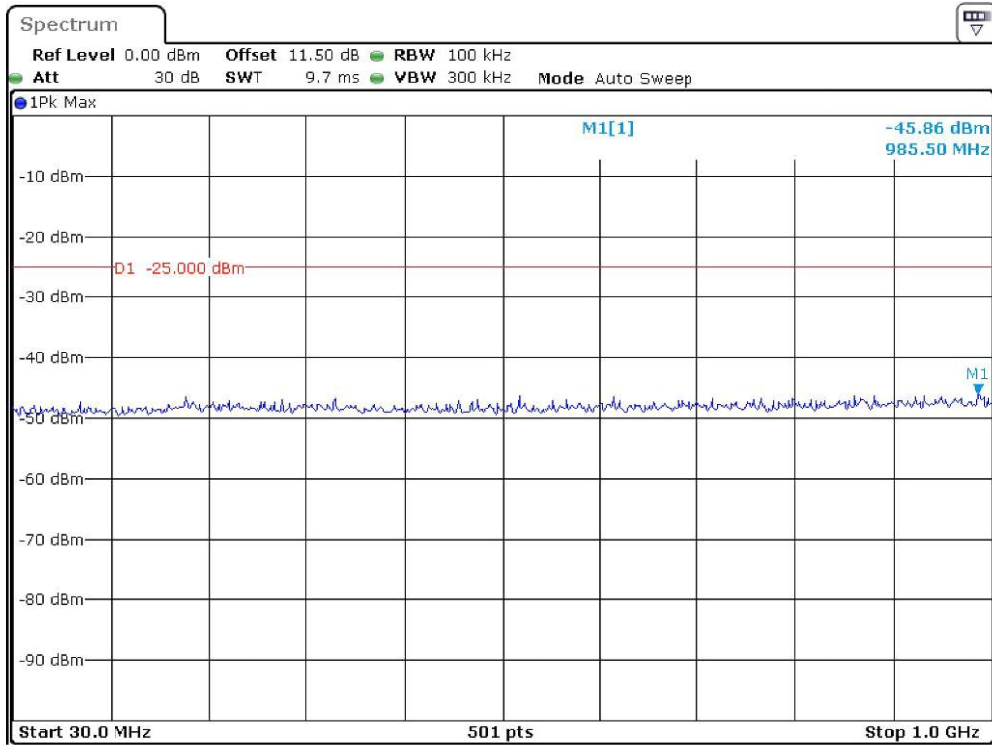

Band-41_20-MHz_Low_QPSK_RB1#0_1(30MHz-1GHz)

Date: 20.DEC.2023 00:04:22