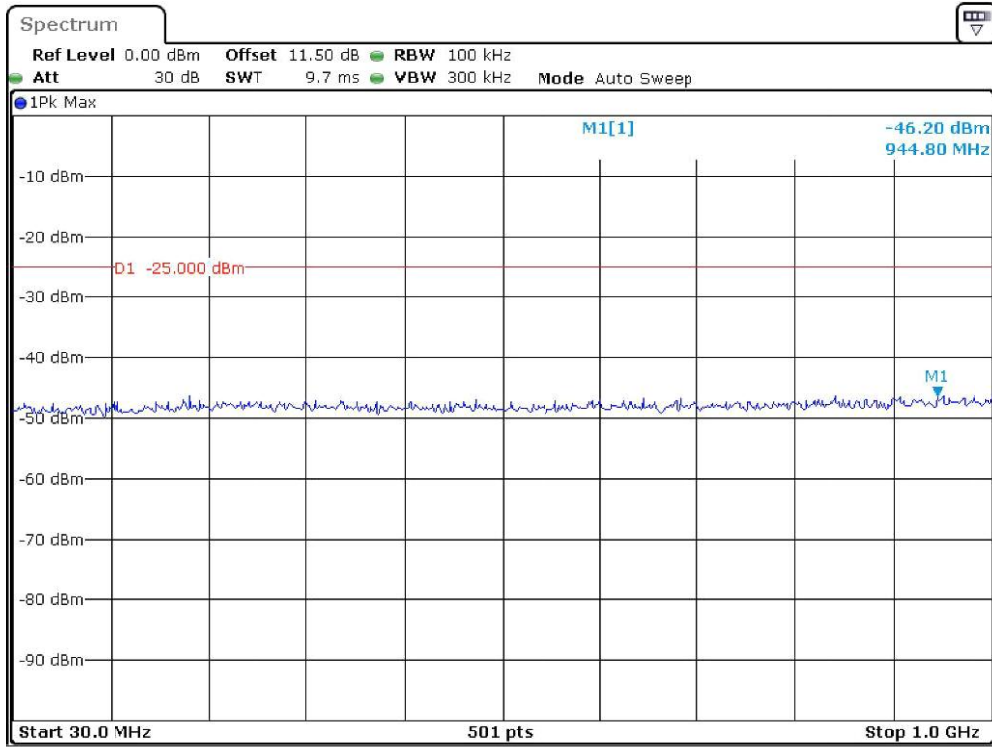

Band-7_20-MHz_Middle_QPSK_RB1#0_1(30MHz-1GHz)

Date: 19.DEC.2023 21:45:41

Band-7_20-MHz_Middle_QPSK_RB1#0_2(1GHz-26.5GHz)

Date: 19.DEC.2023 21:46:04

Band-7_20-MHz_High_QPSK_RB1#0_1(30MHz-1GHz)

Date: 19.DEC.2023 21:46:43