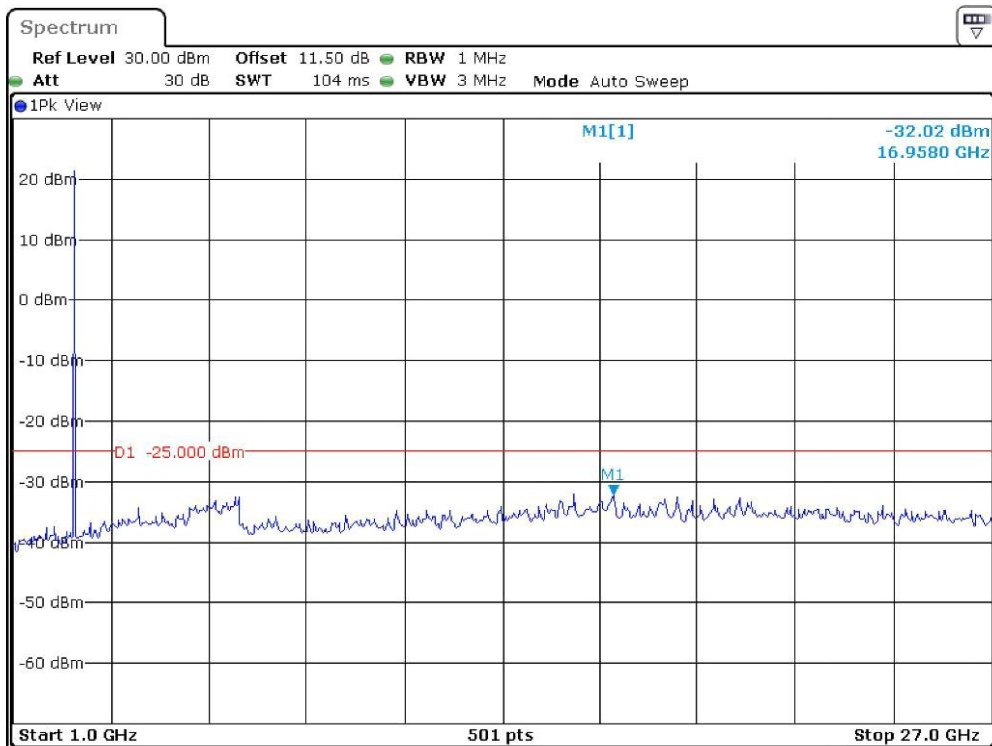

Band-41_15-MHz_High_QPSK_RB1#0_2(1GHz-26.5GHz)

Date: 20.DEC.2023 00:02:54