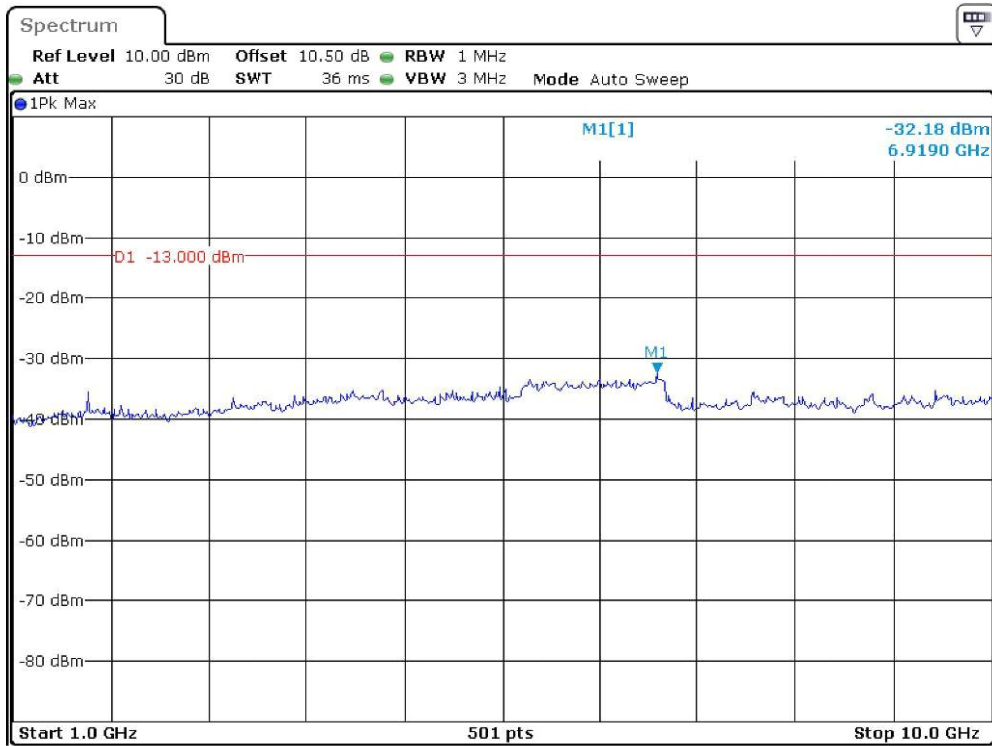

Band-5_10-MHz_High_QPSK_RB1#0_2(1GHz-10GHz)

Date: 19.DEC.2023 23:11:01