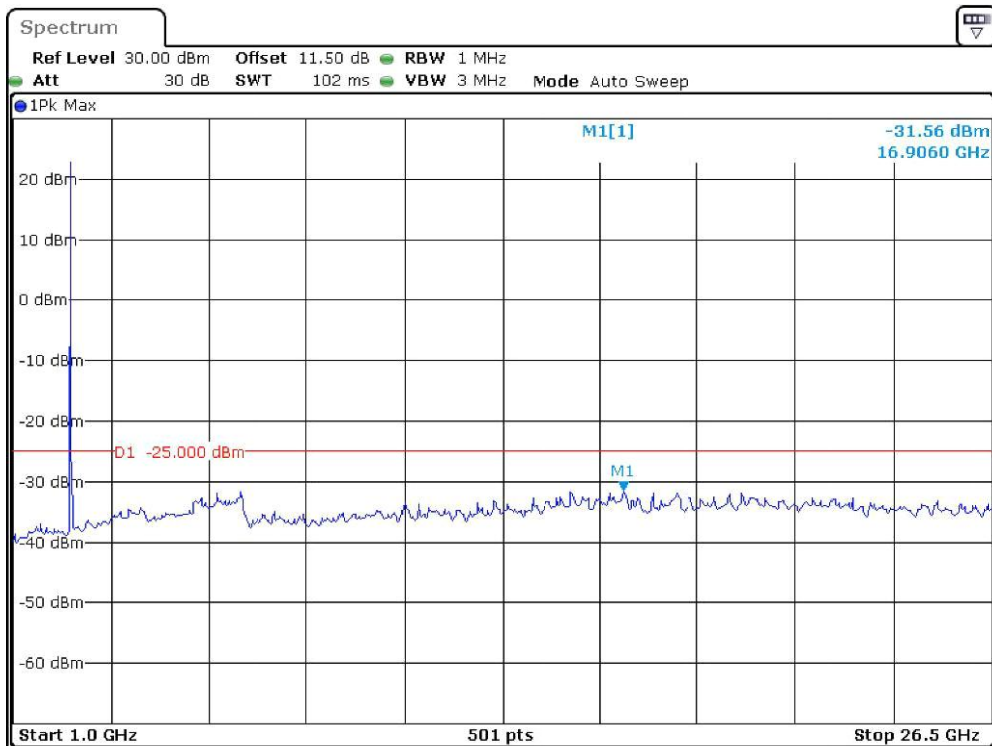

Band-7_15-MHz_High_QPSK_RB1#0_2(1GHz-26.5GHz)

Date: 19.DEC.2023 21:44:04

Band-7_20-MHz_Low_QPSK_RB1#0_1(30MHz-1GHz)

Date: 19.DEC.2023 21:44:14

Band-7_20-MHz_Low_QPSK_RB1#0_2(1GHz-26.5GHz)

Date: 19.DEC.2023 21:45:14