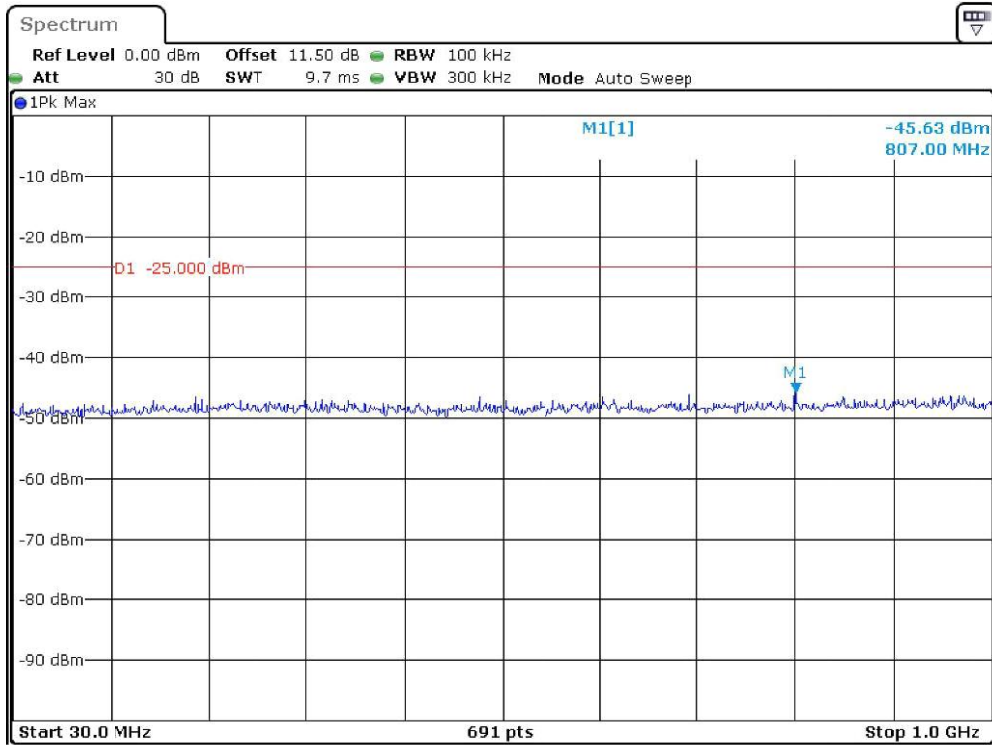

Band-38_5-MHz_Low_QPSK_RB1#0_1(30MHz-1GHz)

Date: 22.DEC.2023 20:10:50