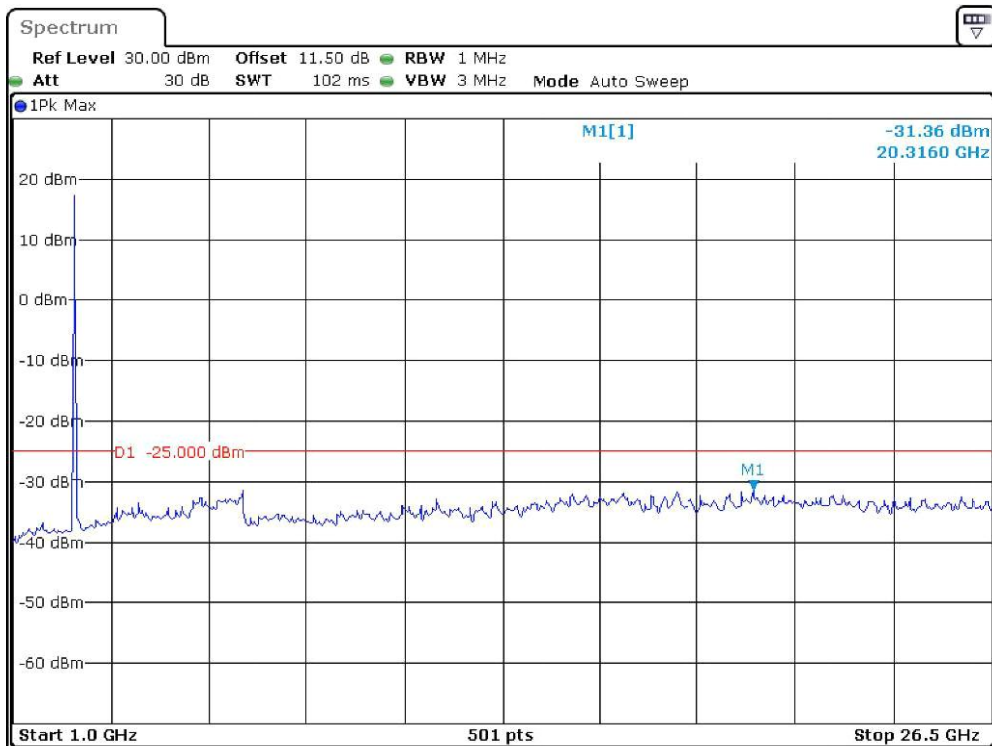

Band-38_20-MHz_High_QPSK_RB1#0_2(1GHz-26.5GHz)

Date: 22.DEC.2023 20:21:35