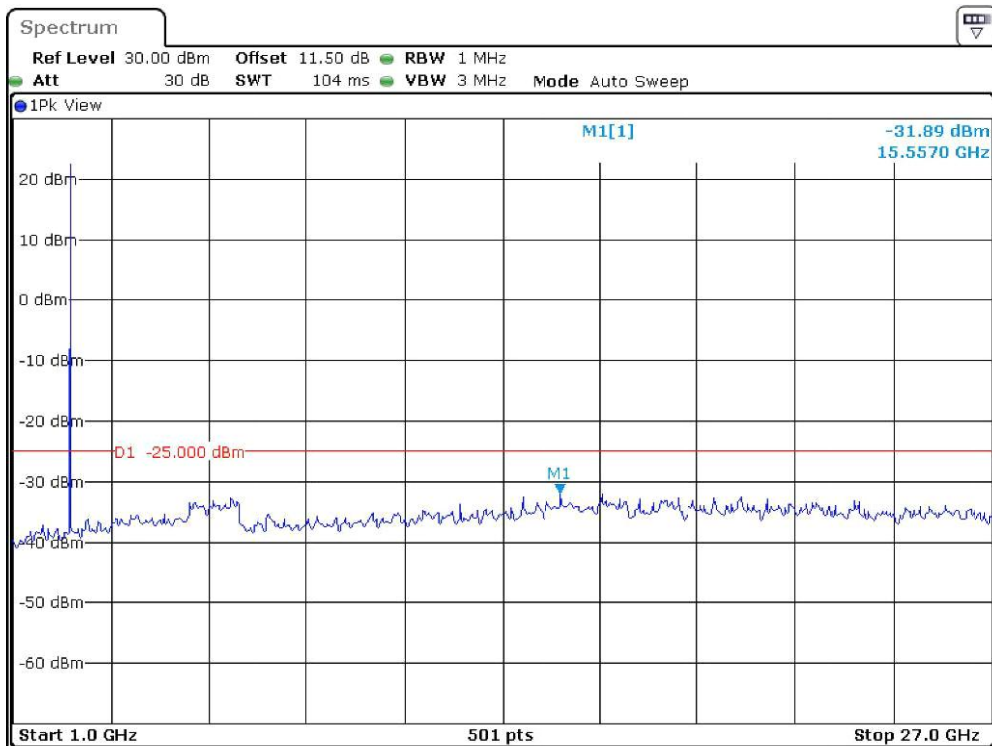

Band-38_20-MHz_High_QPSK_RB1#0_2(1GHz-26.5GHz)

Date: 22.DEC.2023 20:21:35

Band-41_5-MHz_Low_QPSK_RB1#0_1(30MHz-1GHz)

Date: 19.DEC.2023 23:46:02

Band-41_5-MHz_Low_QPSK_RB1#0_2(1GHz-26.5GHz)

Date: 19.DEC.2023 23:47:00