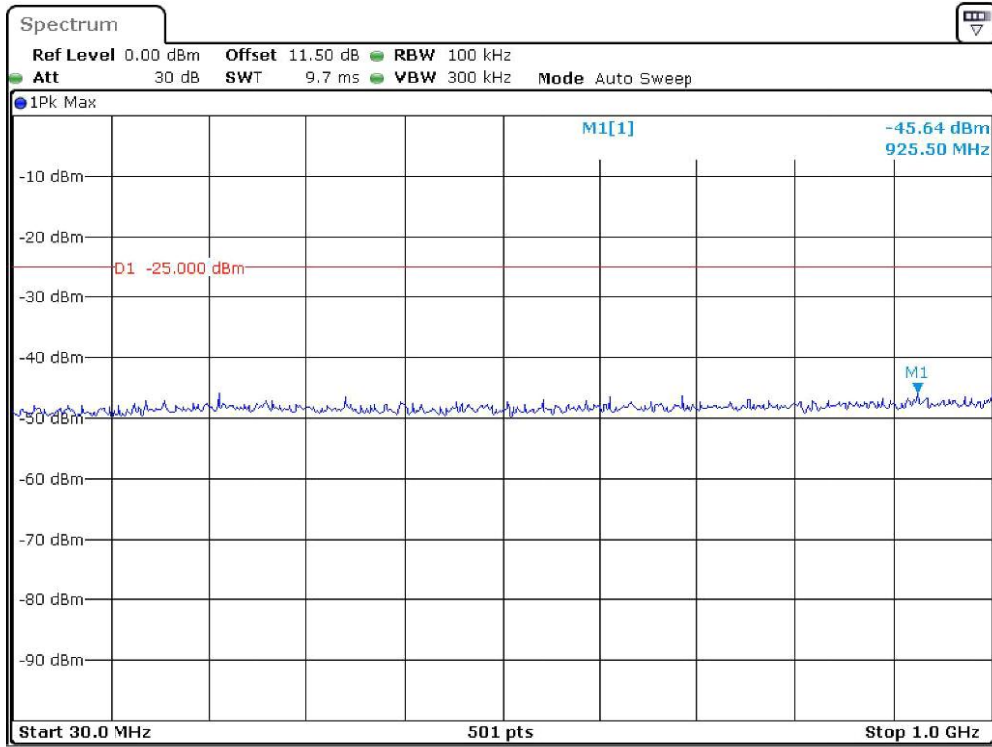

Band-38_15-MHz_Low_QPSK_RB1#0_1(30MHz-1GHz)

Date: 22.DEC.2023 20:16:40