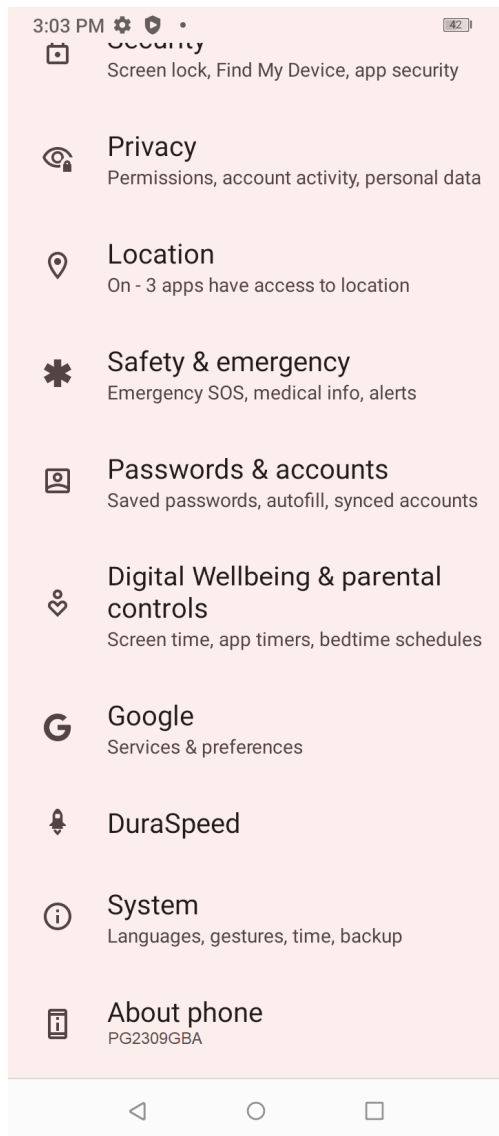

## The E-label information

To access the e-label information, in the device,  
Choose: Settings > About phone > Authentication information

Detailed as follows:

Scroll through the menu to find and select Settings

Scroll down in Settings to find and select About phone

Scroll down in About phone to find and select Authentication information

 System updates

 Device name PG2309GBA	 Version information Baseband, kernel version
 Android version 12	 CPU MT6835
 Running memory 4.0 GB	 Storage Available: 116 GB Total: 128 GB
 Model PG2309GBA	 Configuration name
 <b>Authentication information</b> Authentication information	 Legal information User use agreement, Privacy policy
 SIM SIM1:Not available SIM2:Not available	 Status IMEI,IP address
 Build number	