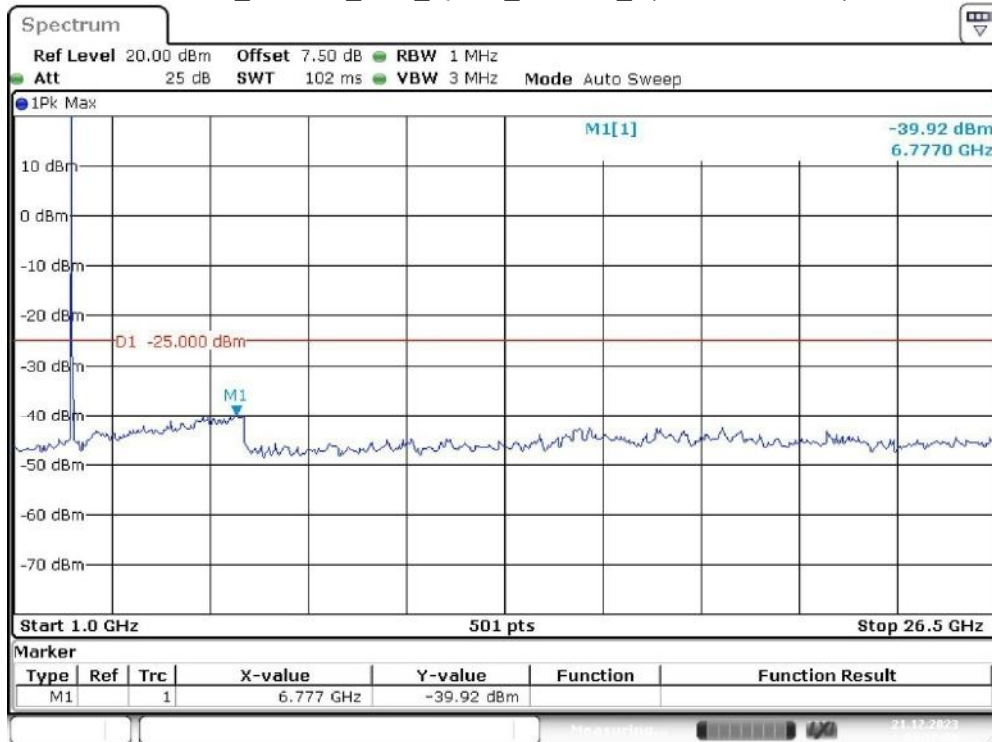

Band 7_5 MHz_High_QPSK_RB25#0_2(1GHz-26.5GHz)

Date: 21.DEC.2023 09:55:23

Band 7_10 MHz_Low_QPSK_RB50#0_1(30MHz-1GHz)

Date: 21.DEC.2023 09:56:34

Band 7_10 MHz_Low_QPSK_RB50#0_2(1GHz-26.5GHz)

Date: 21.DEC.2023 09:57:00