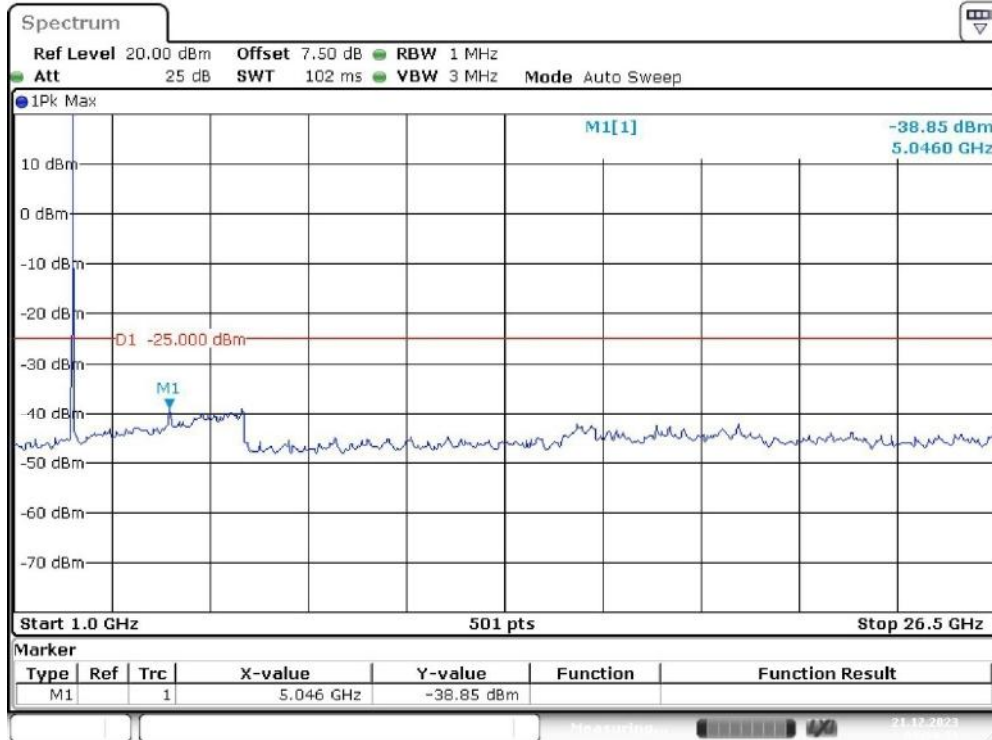

Band 7_5 MHz_Middle_QPSK_RB25#0_1(30MHz-1GHz)

Date: 21.DEC.2023 09:54:06

Band 7_5 MHz_Middle_QPSK_RB25#0_2(1GHz-26.5GHz)

Date: 21.DEC.2023 09:54:31

Band 7_5 MHz_High_QPSK_RB25#0_1(30MHz-1GHz)

Date: 21.DEC.2023 09:54:57