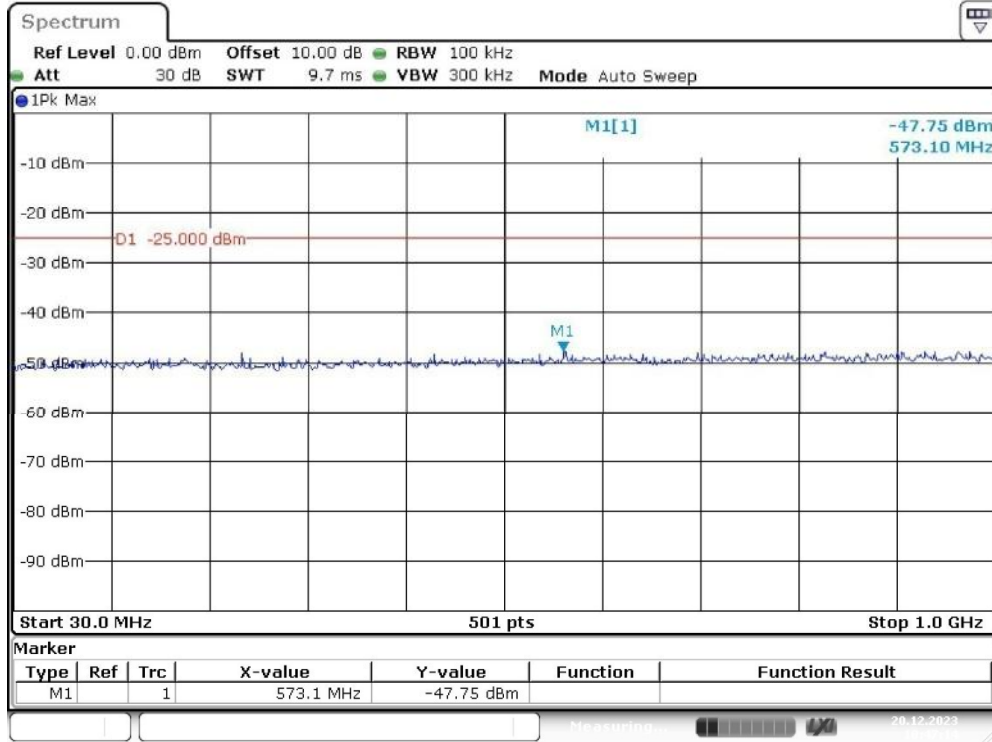

Band 41_20 MHz_Low_QPSK_RB100#0_1(30MHz-1GHz)

Date: 20.DEC.2023 10:47:14