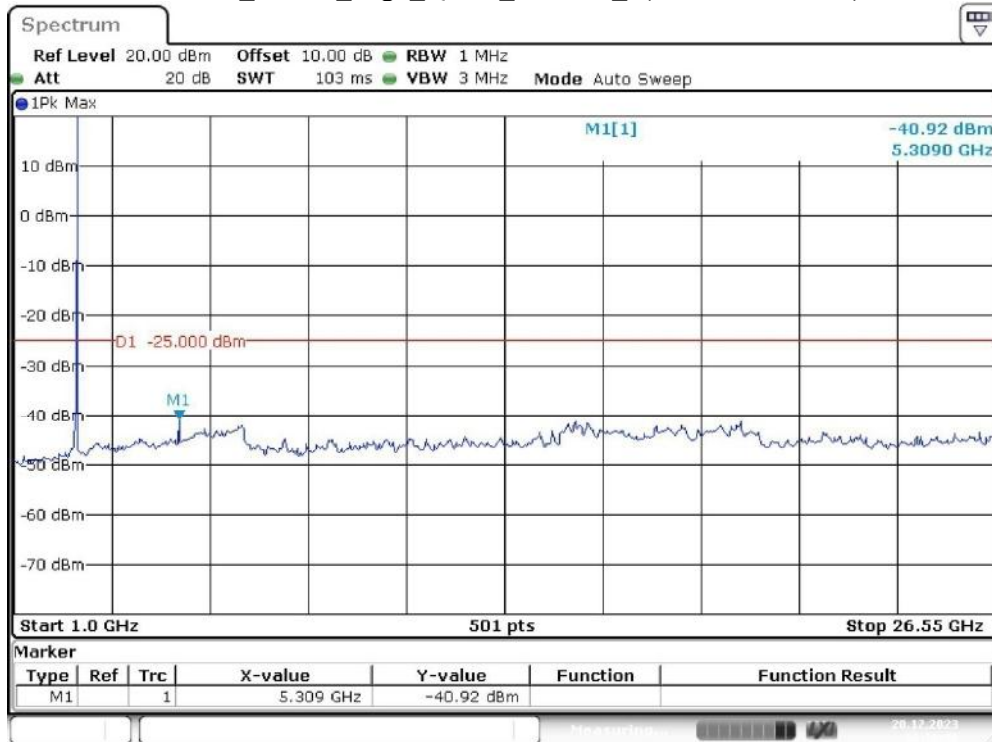

Band 41_5 MHz_High_QPSK_RB25#0_2(1GHz-26.55GHz)

Date: 20.DEC.2023 10:36:42