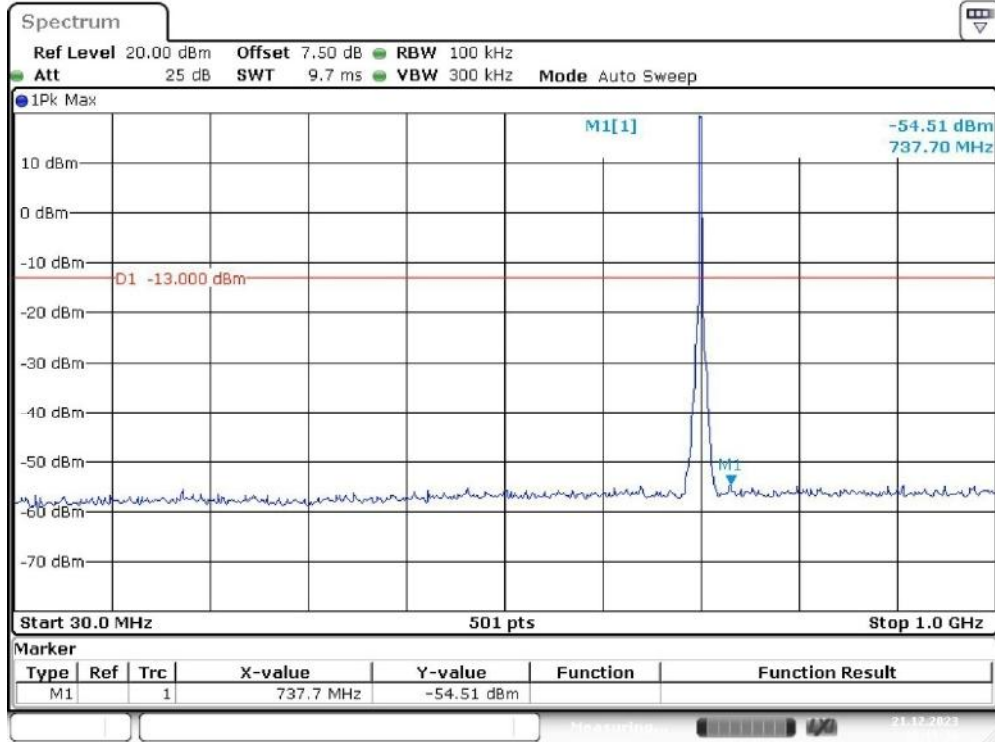

Band 12_3 MHz_Middle_QPSK_RB15#0_1(30MHz-1GHz)

Date: 21.DEC.2023 10:11:16