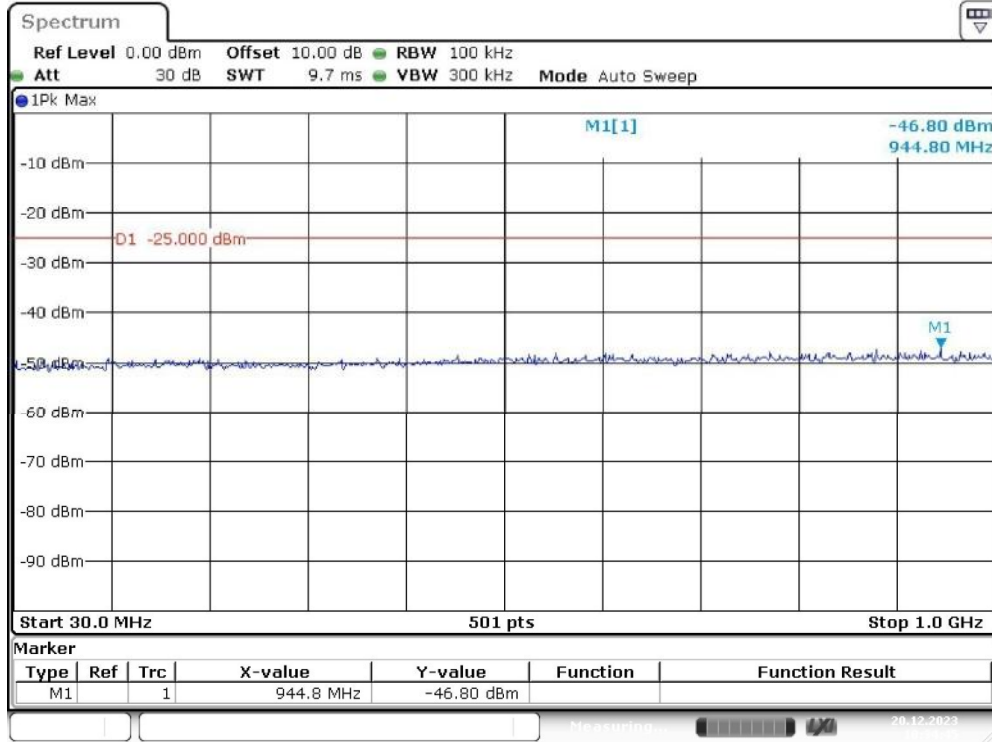

Band 41_5 MHz_Middle_QPSK_RB25#0_1(30MHz-1GHz)

Date: 20.DEC.2023 10:34:46