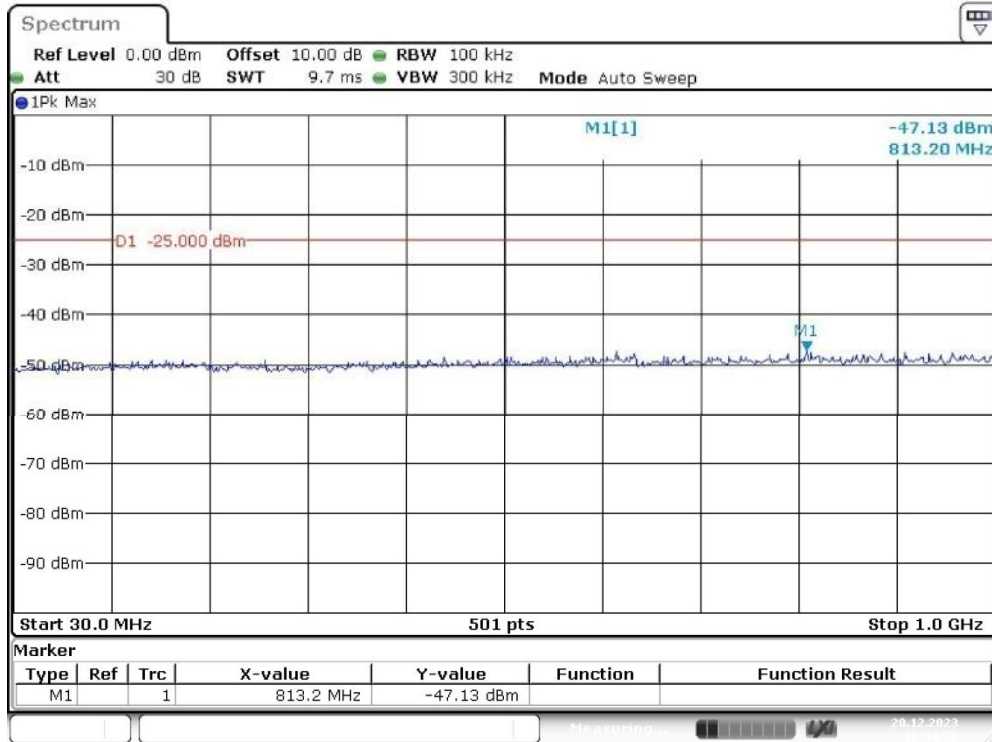

Band 41_15 MHz_Middle_QPSK_RB75#0_1(30MHz-1GHz)

Date: 20.DEC.2023 10:44:09