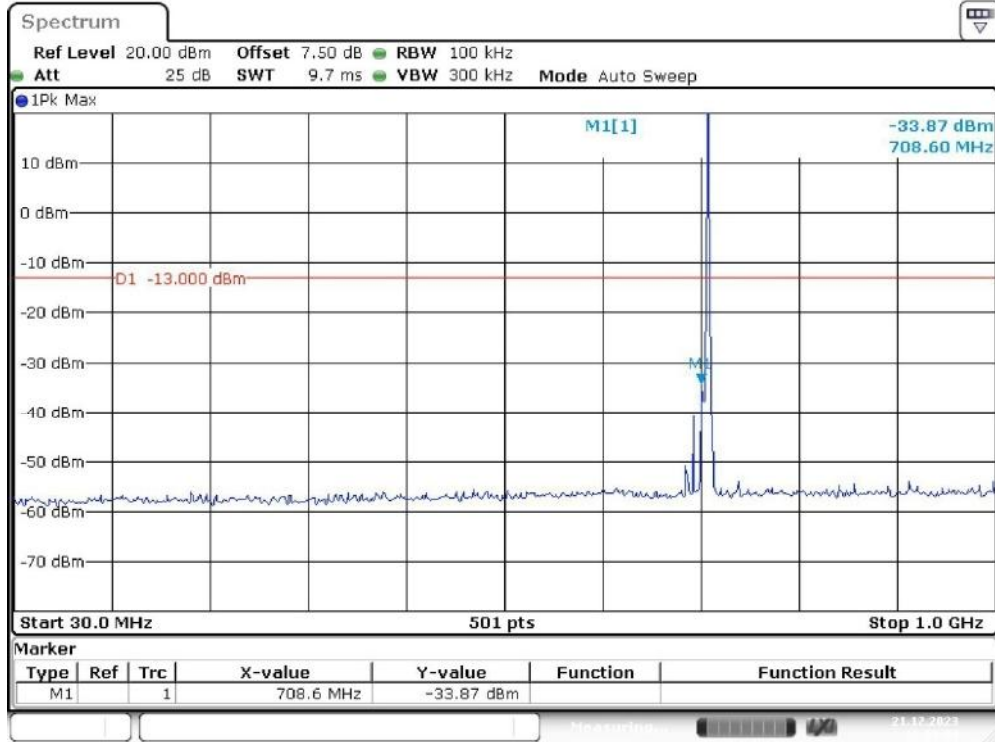

Band 12_1.4 MHz_Middle_QPSK_RB6#0_1(30MHz-1GHz)

Date: 21.DEC.2023 10:08:03

Band 12_1.4 MHz_Middle_QPSK_RB6#0_2(1GHz-10GHz)

Date: 21.DEC.2023 10:08:31

Band 12_1.4 MHz_High_QPSK_RB6#0_1(30MHz-1GHz)

Date: 21.DEC.2023 10:09:04