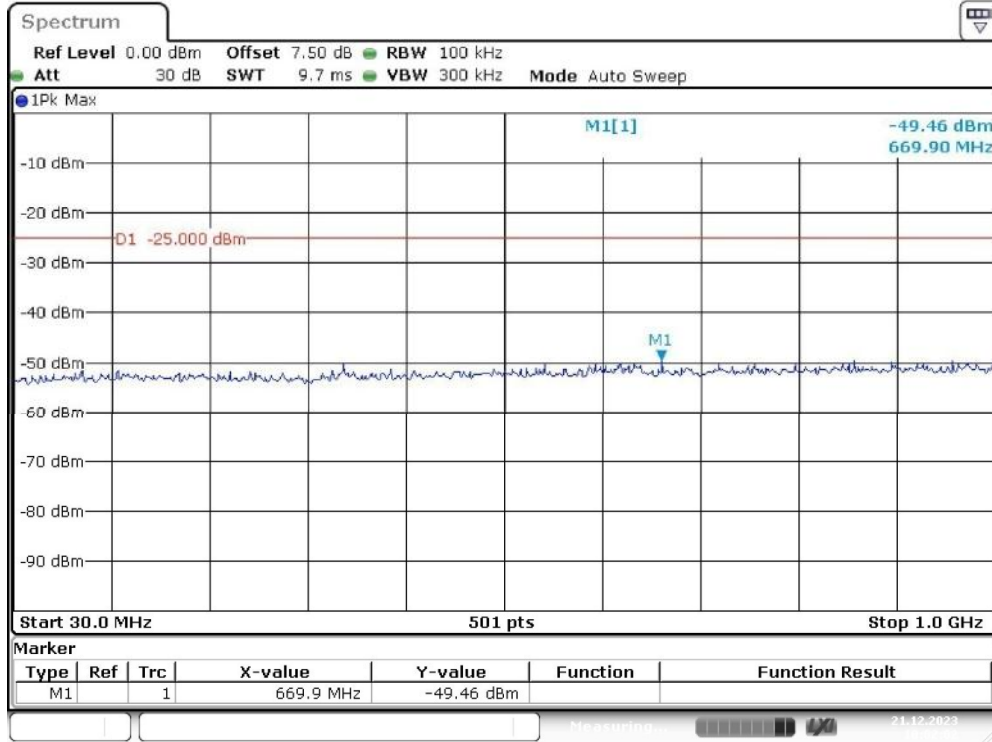

Band 7_15 MHz_Middle_QPSK_RB75#0_1(30MHz-1GHz)

Date: 21.DEC.2023 10:01:01

Band 7_15 MHz_Middle_QPSK_RB75#0_2(1GHz-26.5GHz)

Date: 21.DEC.2023 10:01:29

Band 7_15 MHz_High_QPSK_RB75#0_1(30MHz-1GHz)

Date: 21.DEC.2023 10:02:02