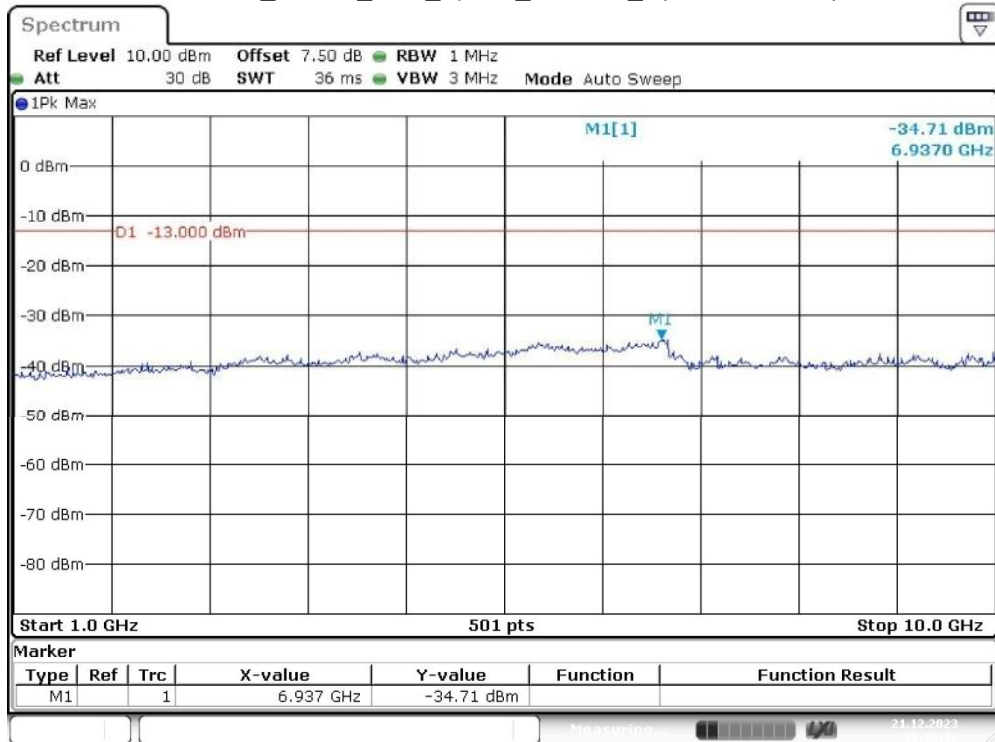

Band 12_1.4 MHz_High_QPSK_RB6#0_2(1GHz-10GHz)

Date: 21.DEC.2023 10:09:26

Band 12_3 MHz_Low_QPSK_RB15#0_1(30MHz-1GHz)

Date: 21.DEC.2023 10:10:18

Band 12_3 MHz_Low_QPSK_RB15#0_2(1GHz-10GHz)

Date: 21.DEC.2023 10:10:46