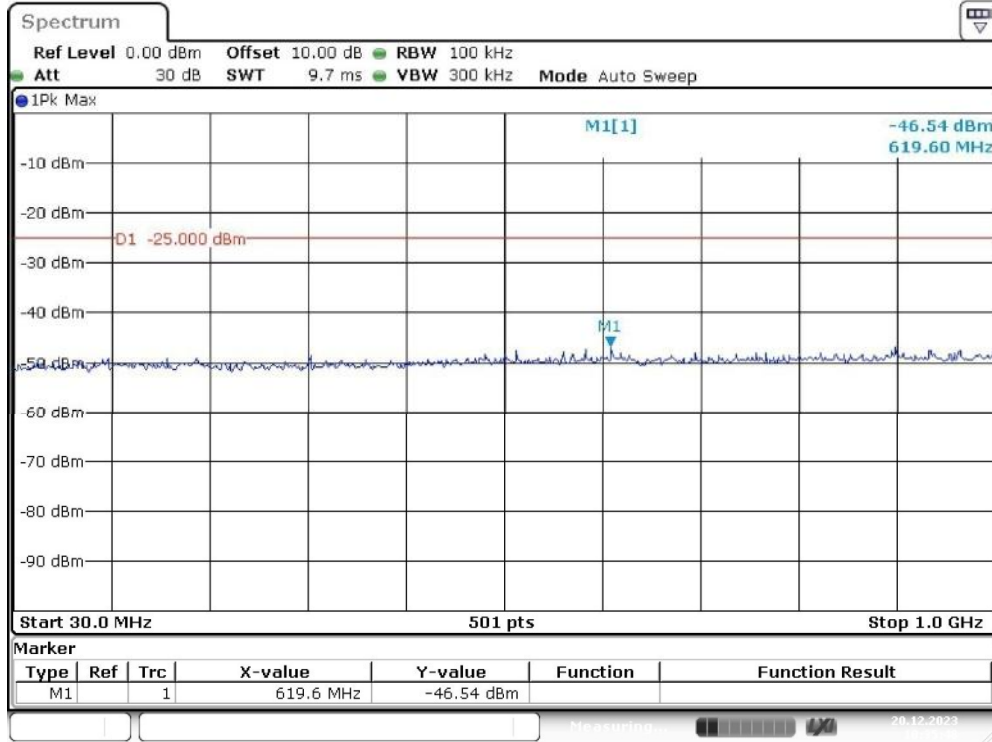

Band 41_5 MHz_Middle_QPSK_RB25#0_1(30MHz-1GHz)

Date: 20.DEC.2023 10:34:46

Band 41_5 MHz_Middle_QPSK_RB25#0_2(1GHz-26.55GHz)

Date: 20.DEC.2023 10:35:25

Band 41_5 MHz_High_QPSK_RB25#0_1(30MHz-1GHz)

Date: 20.DEC.2023 10:35:48