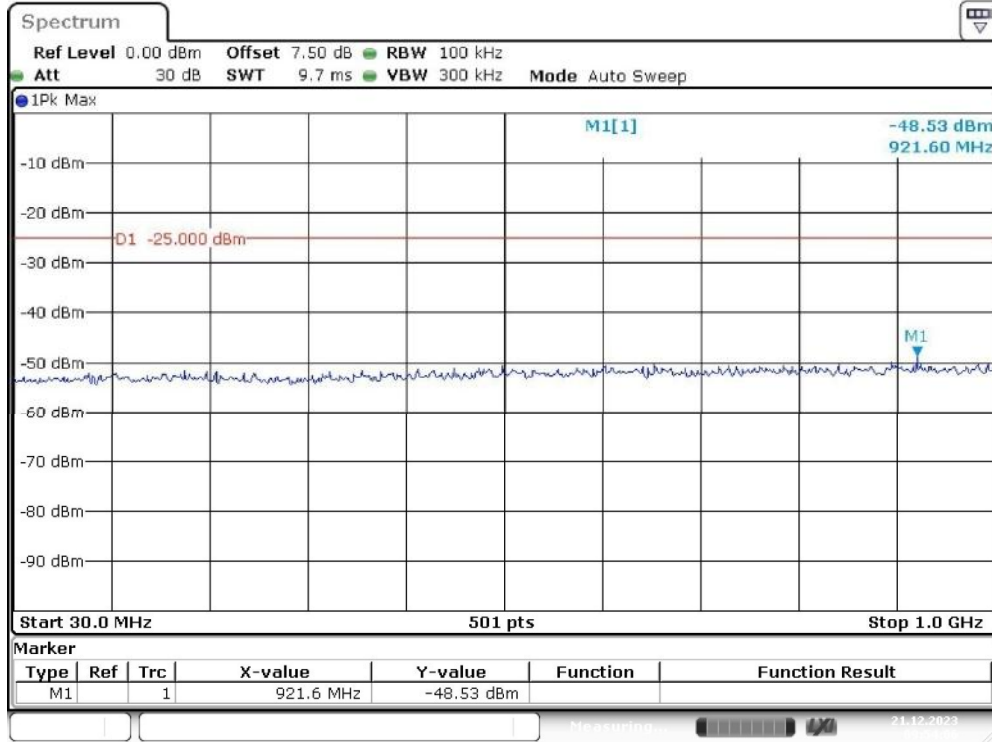

Band 7_5 MHz_Middle_QPSK_RB25#0_1(30MHz-1GHz)

Date: 21.DEC.2023 09:54:06

Band 7_5 MHz_Middle_QPSK_RB25#0_2(1GHz-26.5GHz)

Date: 21.DEC.2023 09:54:31

Band 7_5 MHz_High_QPSK_RB25#0_1(30MHz-1GHz)

Date: 21.DEC.2023 09:54:57