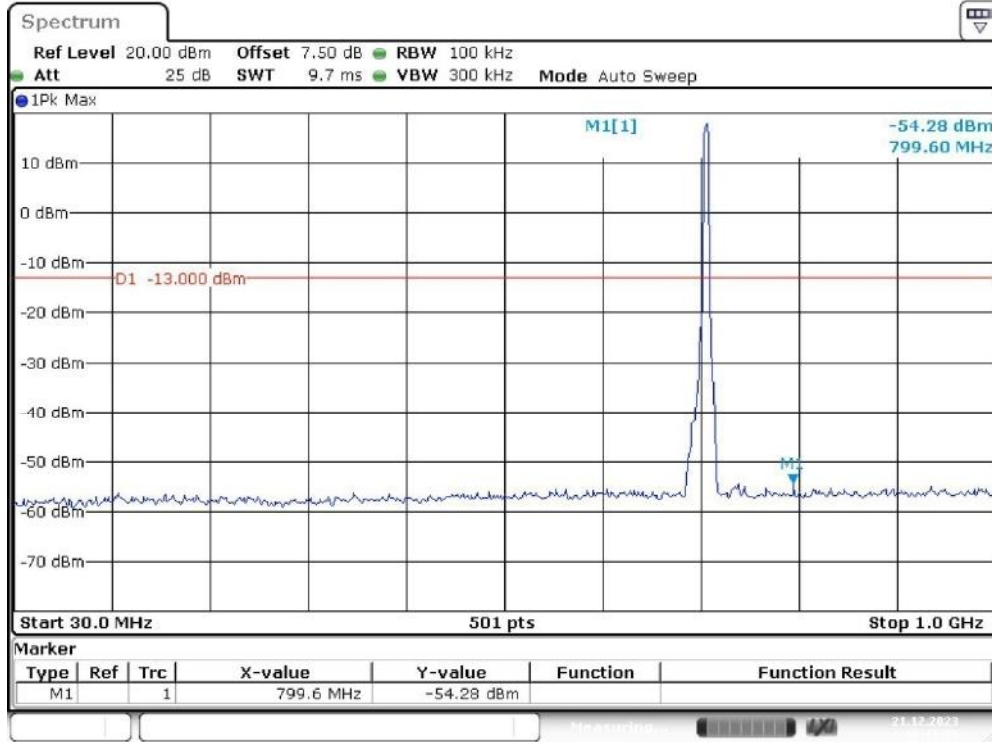

Band 12_5 MHz_Middle_QPSK_RB25#0_1(30MHz-1GHz)

Date: 21.DEC.2023 10:14:47

Band 12_5 MHz_Middle_QPSK_RB25#0_2(1GHz-10GHz)

Date: 21.DEC.2023 10:15:13

Band 12_5 MHz_High_QPSK_RB25#0_1(30MHz-1GHz)

Date: 21.DEC.2023 10:15:39