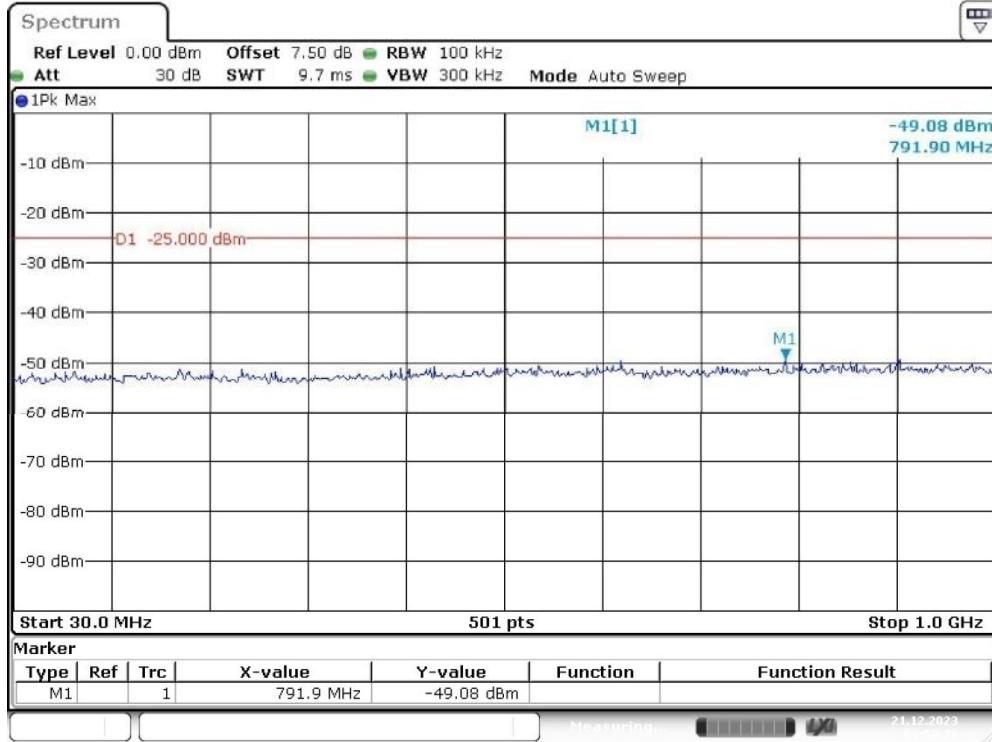

Band 7_10 MHz_Middle_QPSK_RB50#0_1(30MHz-1GHz)

Date: 21.DEC.2023 09:57:36

Band 7_10 MHz_Middle_QPSK_RB50#0_2(1GHz-26.5GHz)

Date: 21.DEC.2023 09:58:01

Band 7_10 MHz_High_QPSK_RB50#0_1(30MHz-1GHz)

Date: 21.DEC.2023 09:58:28