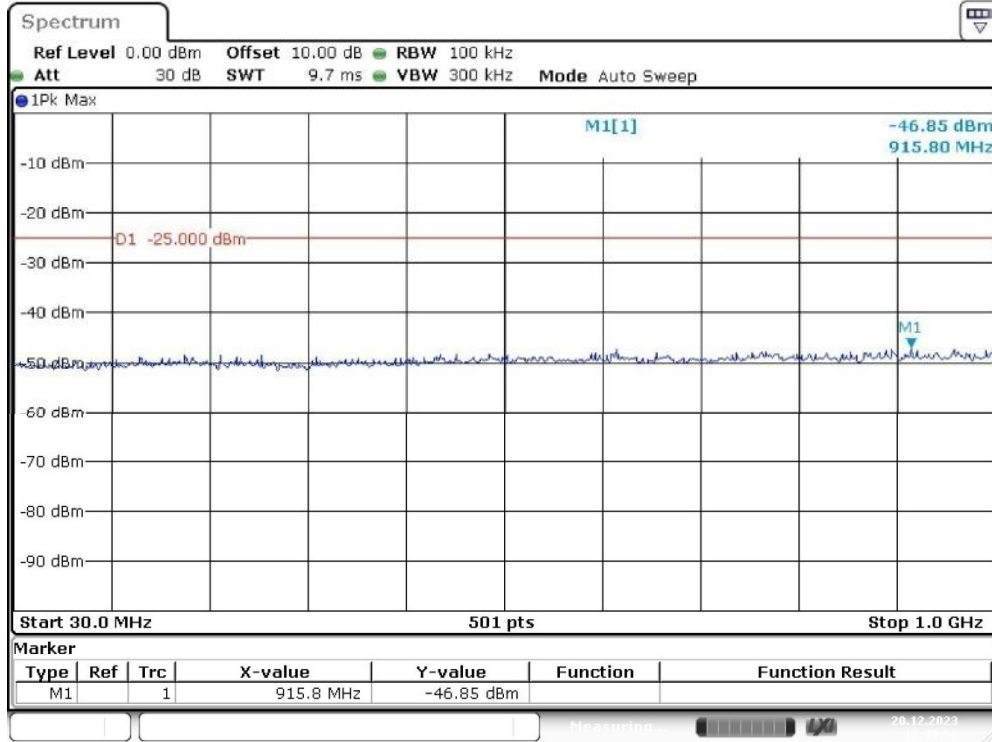

Band 41_20 MHz_Middle_QPSK_RB100#0_1(30MHz-1GHz)

Date: 20.DEC.2023 10:48:34

Band 41_20 MHz_Middle_QPSK_RB100#0_2(1GHz-26.55GHz)

Date: 20.DEC.2023 10:49:21

Band 41_20 MHz_High_QPSK_RB100#0_1(30MHz-1GHz)

Date: 20.DEC.2023 10:49:57