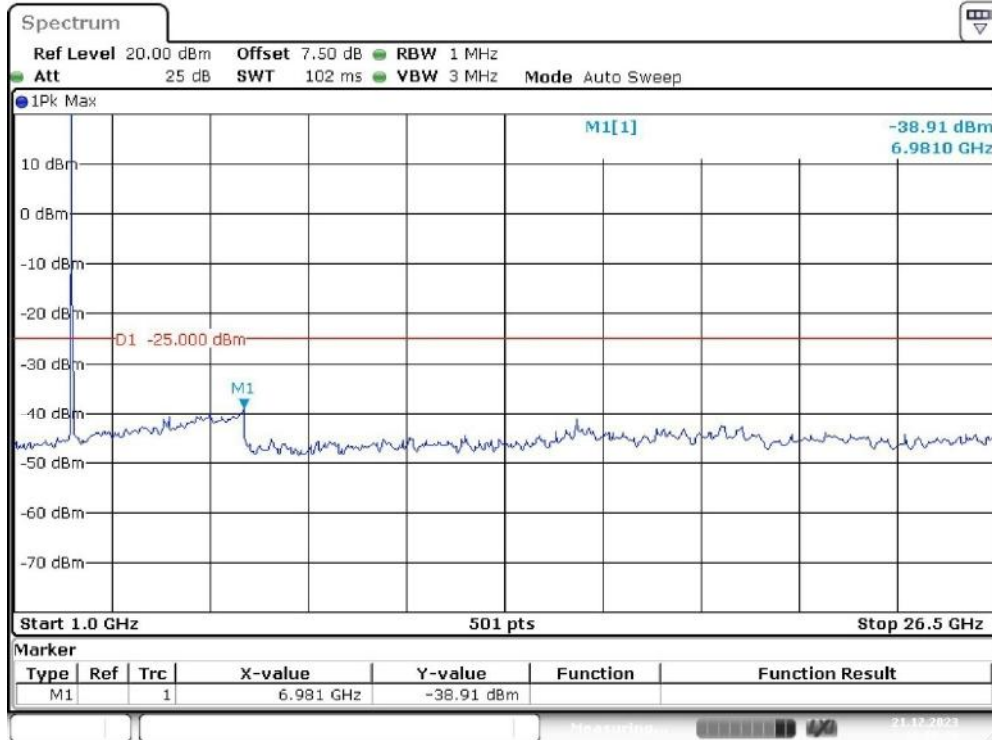

Band 7_10 MHz_High_QPSK_RB50#0_2(1GHz-26.5GHz)

Date: 21.DEC.2023 09:58:50

Band 7_15 MHz_Low_QPSK_RB75#0_1(30MHz-1GHz)

Date: 21.DEC.2023 10:00:00

Band 7_15 MHz_Low_QPSK_RB75#0_2(1GHz-26.5GHz)

Date: 21.DEC.2023 10:00:26