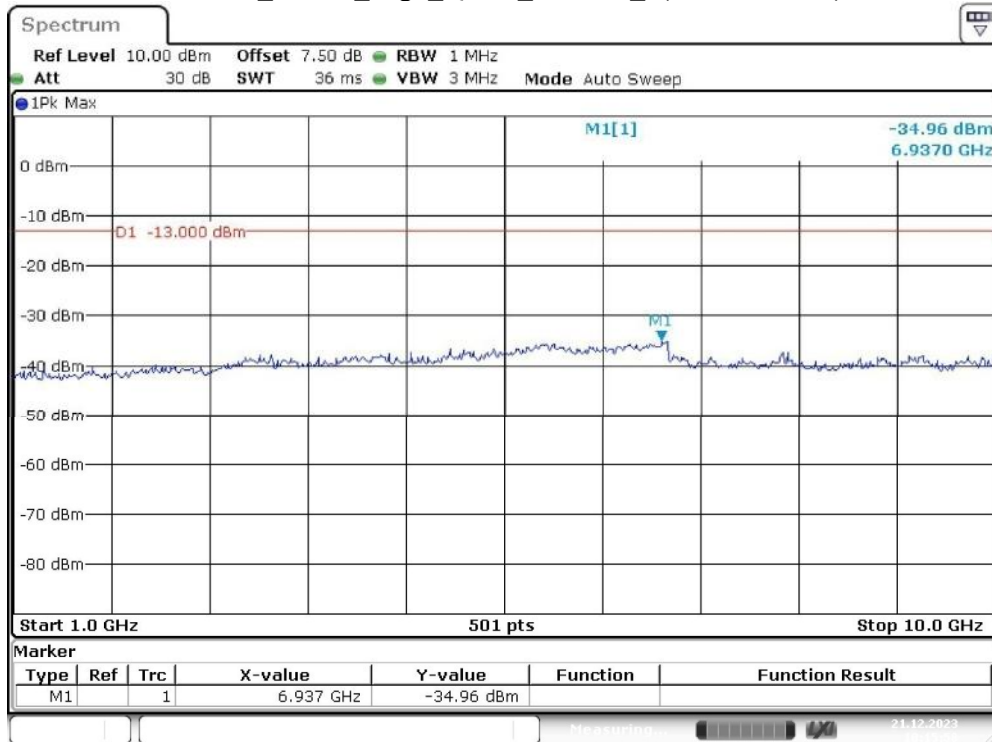

Band 12_5 MHz_High_QPSK_RB25#0_2(1GHz-10GHz)

Date: 21.DEC.2023 10:15:58