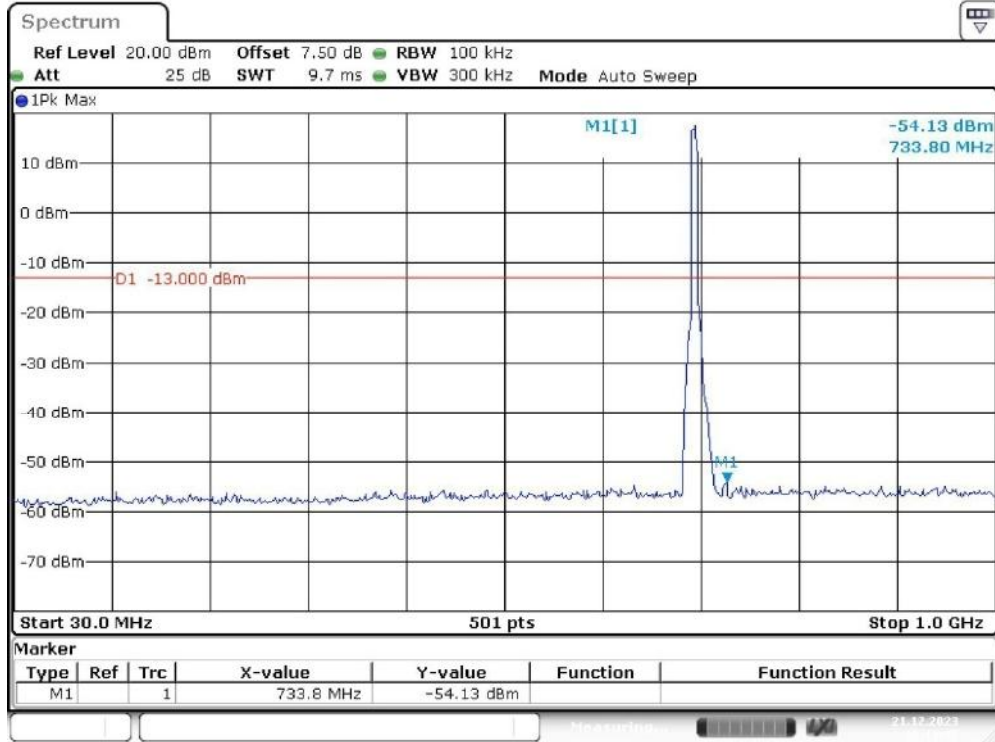

Band 12_5 MHz_Low_QPSK_RB25#0_1(30MHz-1GHz)

Date: 21.DEC.2023 10:13:46