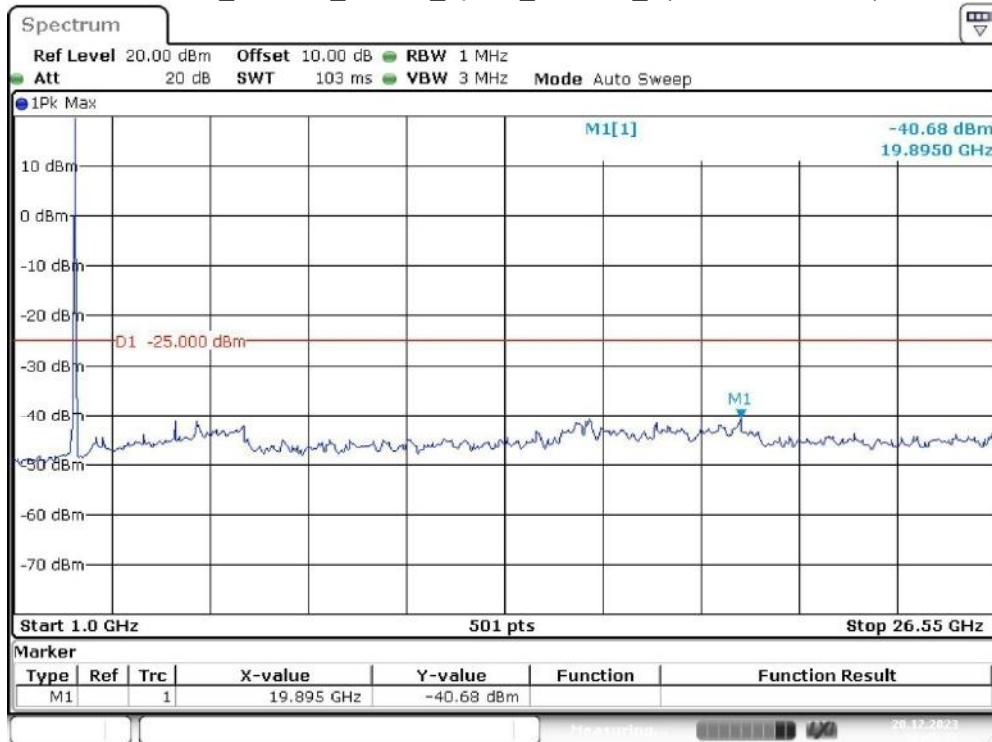

Band 41_15 MHz_Middle_QPSK_RB75#0_2(1GHz-26.55GHz)

Date: 20.DEC.2023 10:45:20