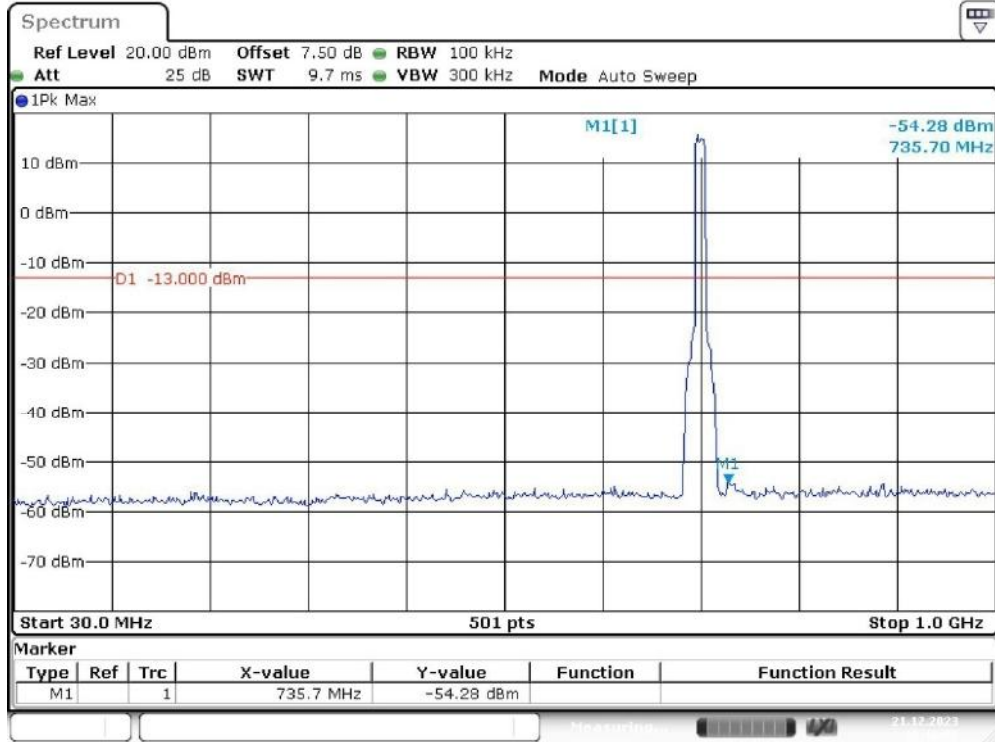

Band 12_10 MHz_Middle_QPSK_RB50#0_1(30MHz-1GHz)

Date: 21.DEC.2023 10:18:02