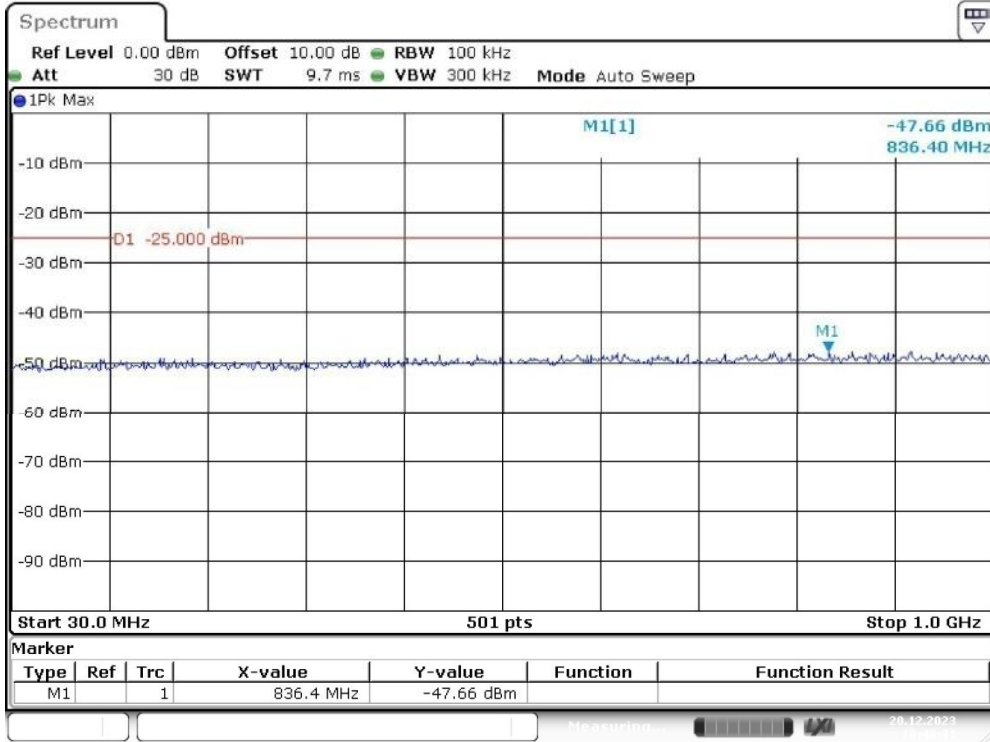

Band 41_10 MHz_Middle_QPSK_RB50#0_1(30MHz-1GHz)

Date: 20.DEC.2023 10:40:31