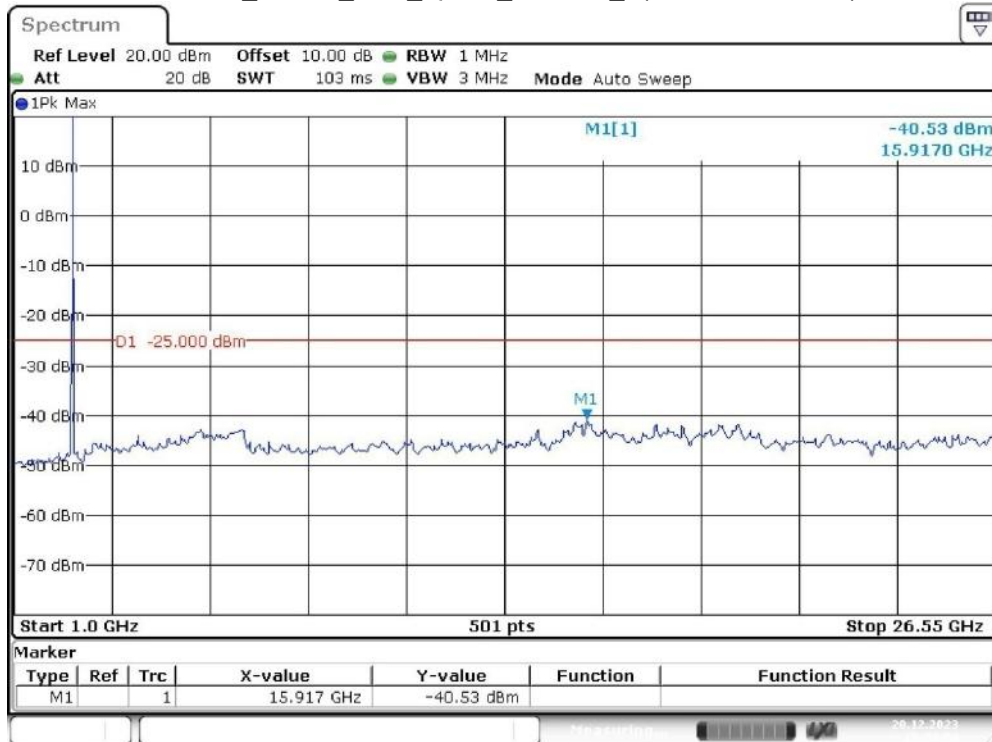

Band 12_10 MHz_High_QPSK_RB50#0_2(1GHz-10GHz)

Date: 21.DEC.2023 10:19:22

Band 41_5 MHz_Low_QPSK_RB25#0_1(30MHz-1GHz)

Date: 20.DEC.2023 10:33:22

Band 41_5 MHz_Low_QPSK_RB25#0_2(1GHz-26.55GHz)

Date: 20.DEC.2023 10:34:05