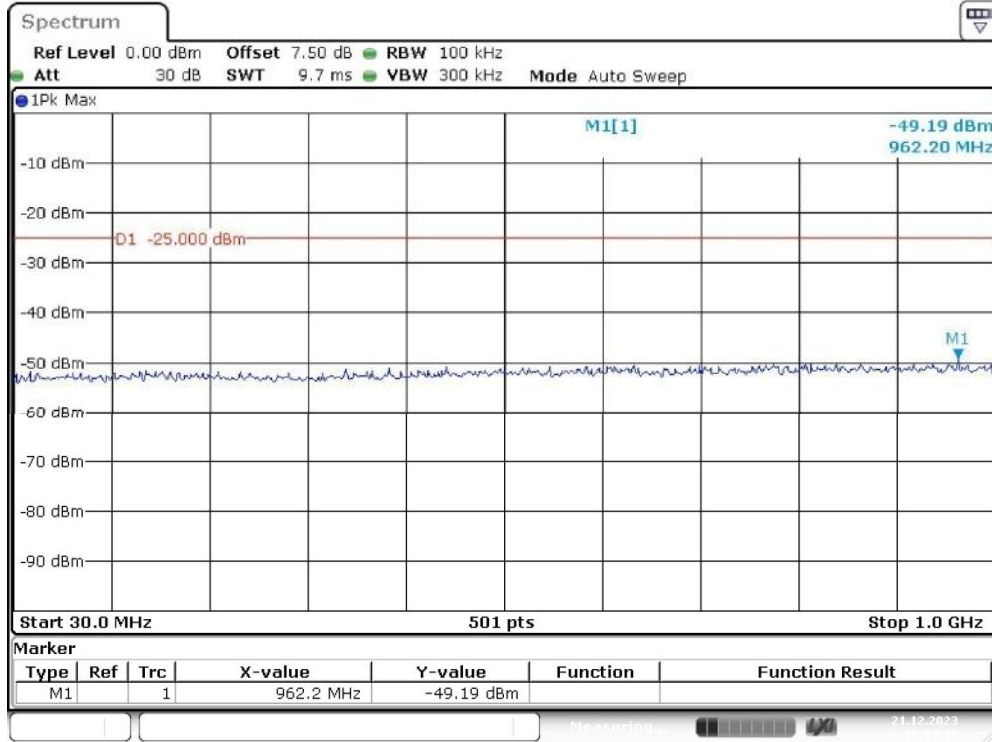

Band 7_20 MHz_Middle_QPSK_RB100#0_1(30MHz-1GHz)

Date: 21.DEC.2023 10:04:30