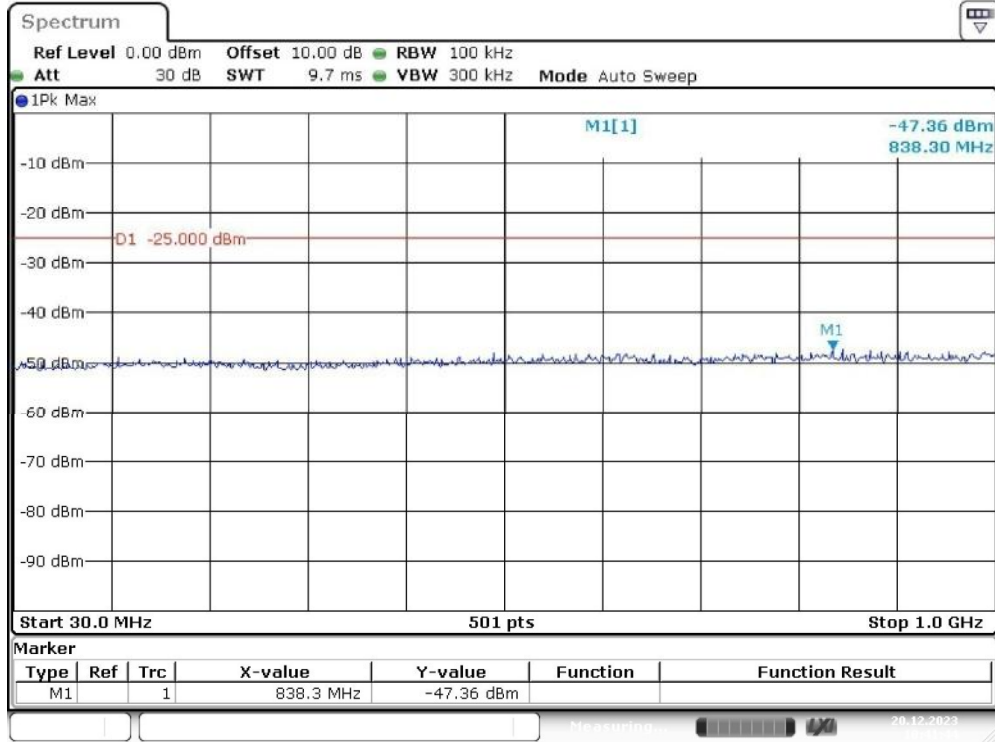

Band 41_10 MHz_Middle_QPSK_RB50#0_1(30MHz-1GHz)

Date: 20.DEC.2023 10:40:31

Band 41_10 MHz_Middle_QPSK_RB50#0_2(1GHz-26.55GHz)

Date: 20.DEC.2023 10:41:18

Band 41_10 MHz_High_QPSK_RB50#0_1(30MHz-1GHz)

Date: 20.DEC.2023 10:41:45