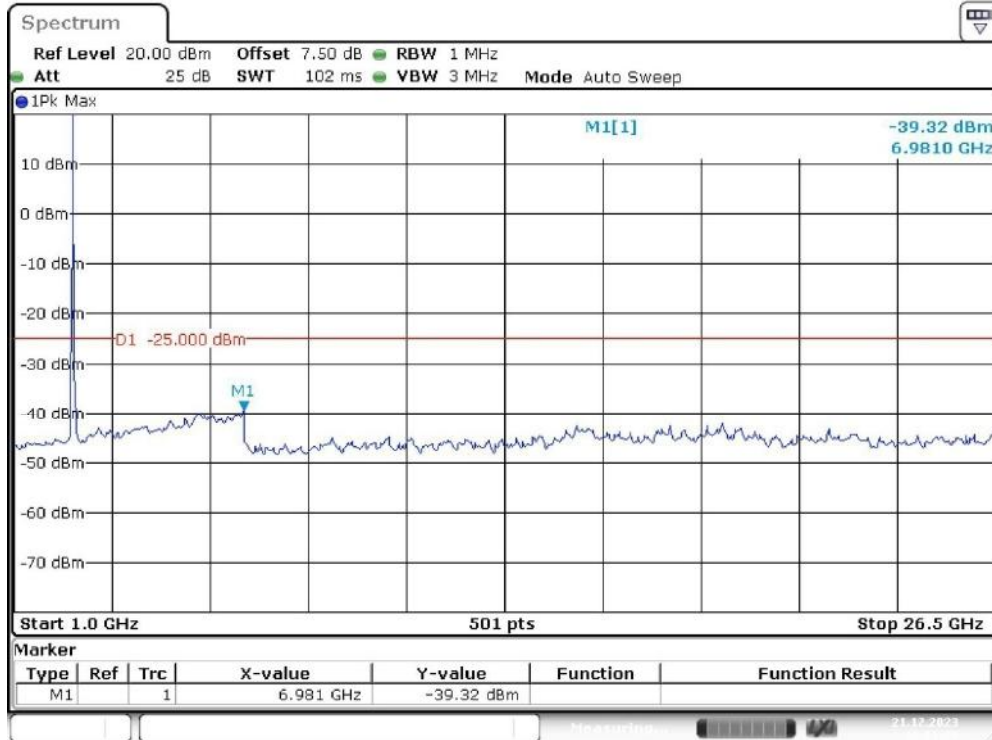

Band 7_15 MHz_Middle_QPSK_RB75#0_2(1GHz-26.5GHz)

Date: 21.DEC.2023 10:01:29