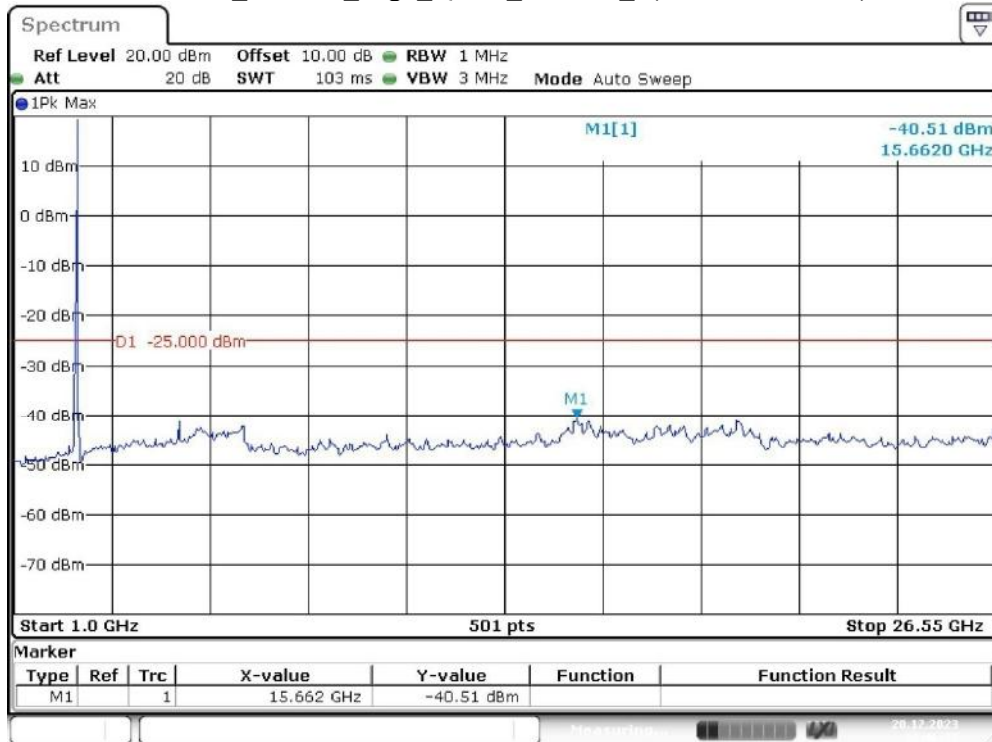

Band 41_15 MHz_High_QPSK_RB75#0_2(1GHz-26.55GHz)

Date: 20.DEC.2023 10:46:38