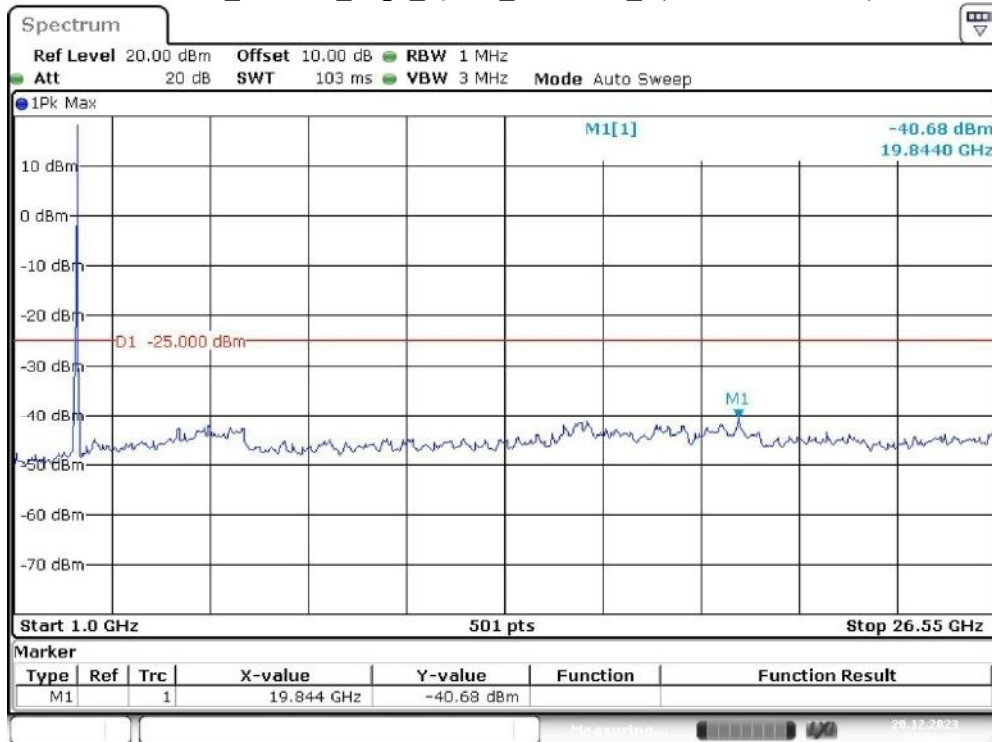

Band 41_20 MHz_High_QPSK_RB100#0_2(1GHz-26.55GHz)

Date: 20.DEC.2023 10:50:37