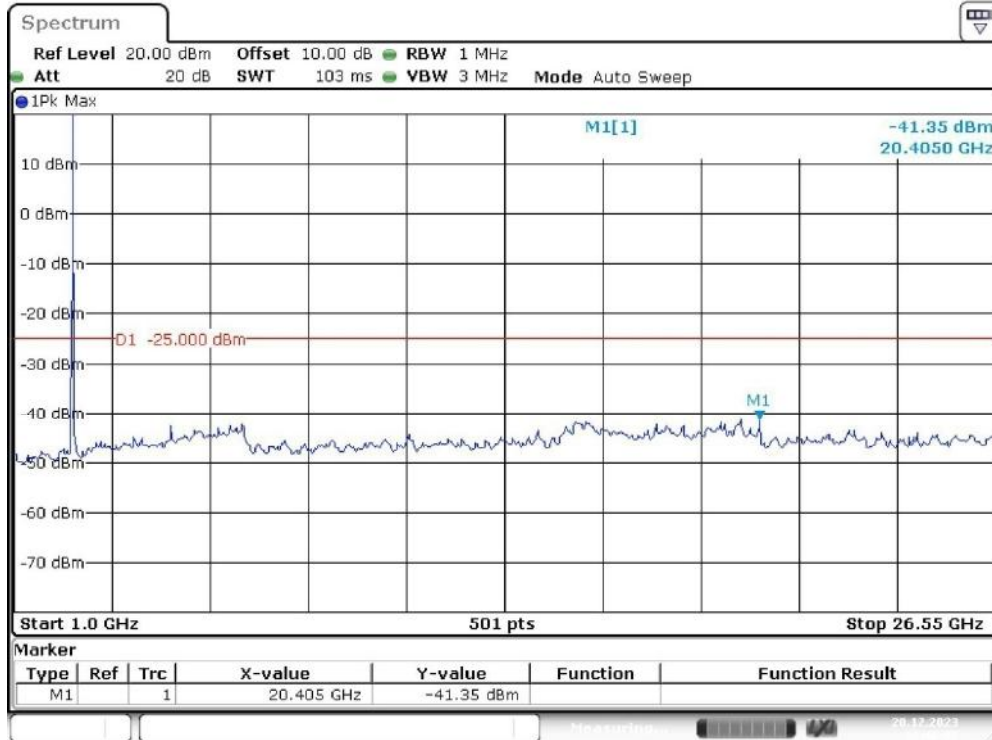

Band 41_5 MHz_High_QPSK_RB25#0_2(1GHz-26.55GHz)

Date: 20.DEC.2023 10:36:42

Band 41_10 MHz_Low_QPSK_RB50#0_1(30MHz-1GHz)

Date: 20.DEC.2023 10:39:33

Band 41_10 MHz_Low_QPSK_RB50#0_2(1GHz-26.55GHz)

Date: 20.DEC.2023 10:40:08