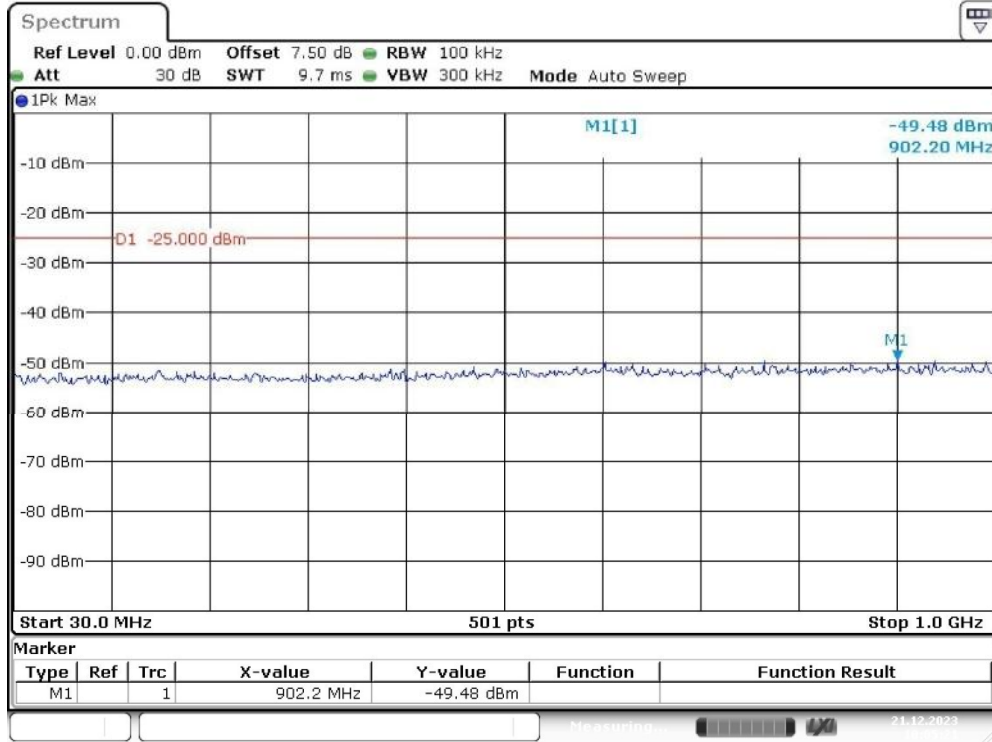

Band 7_20 MHz_Middle_QPSK_RB100#0_1(30MHz-1GHz)

Date: 21.DEC.2023 10:04:30

Band 7_20 MHz_Middle_QPSK_RB100#0_2(1GHz-26.5GHz)

Date: 21.DEC.2023 10:04:52

Band 7_20 MHz_High_QPSK_RB100#0_1(30MHz-1GHz)

Date: 21.DEC.2023 10:05:21