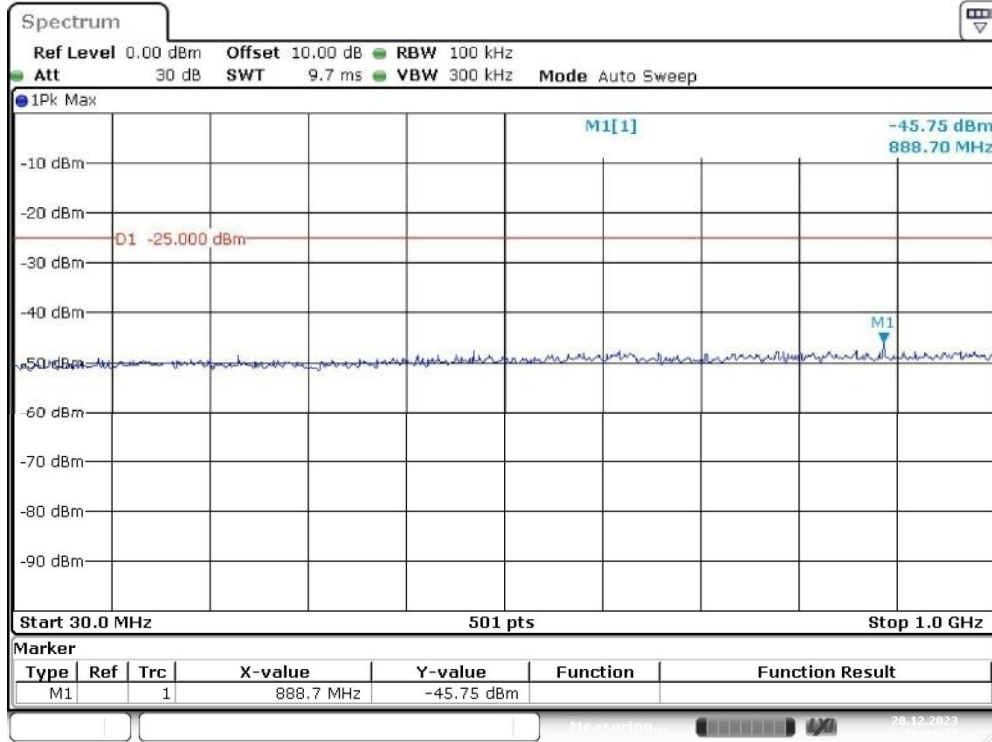

Band 41_5 MHz_Low_QPSK_RB25#0_1(30MHz-1GHz)

Date: 20.DEC.2023 10:33:22