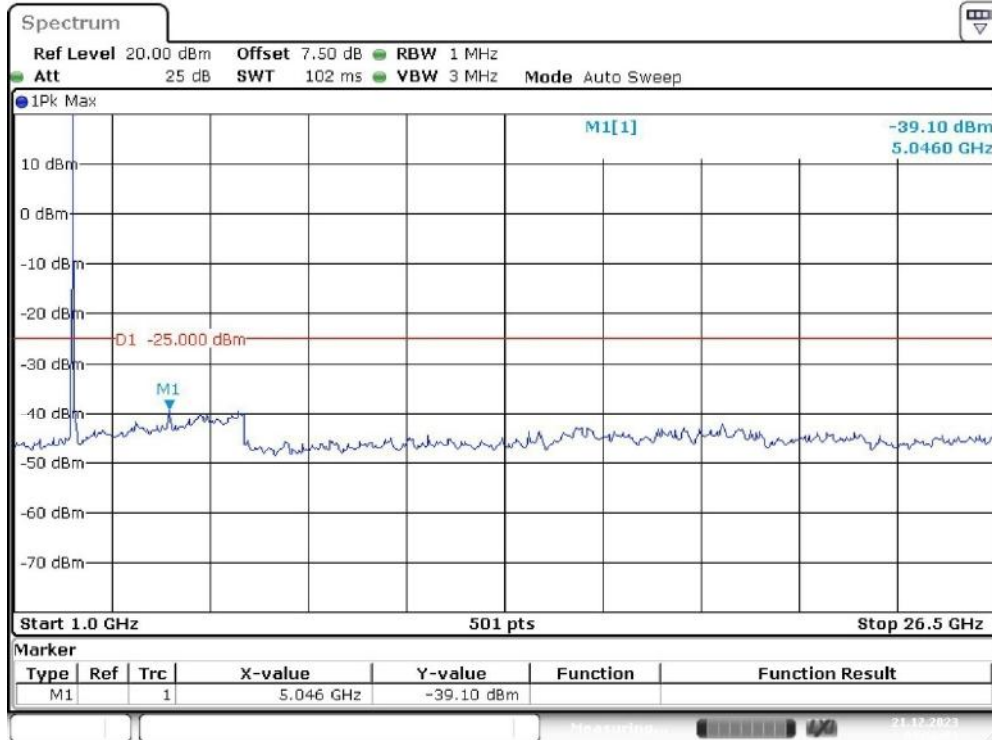

Band 7_10 MHz_Middle_QPSK_RB50#0_2(1GHz-26.5GHz)

Date: 21.DEC.2023 09:58:01