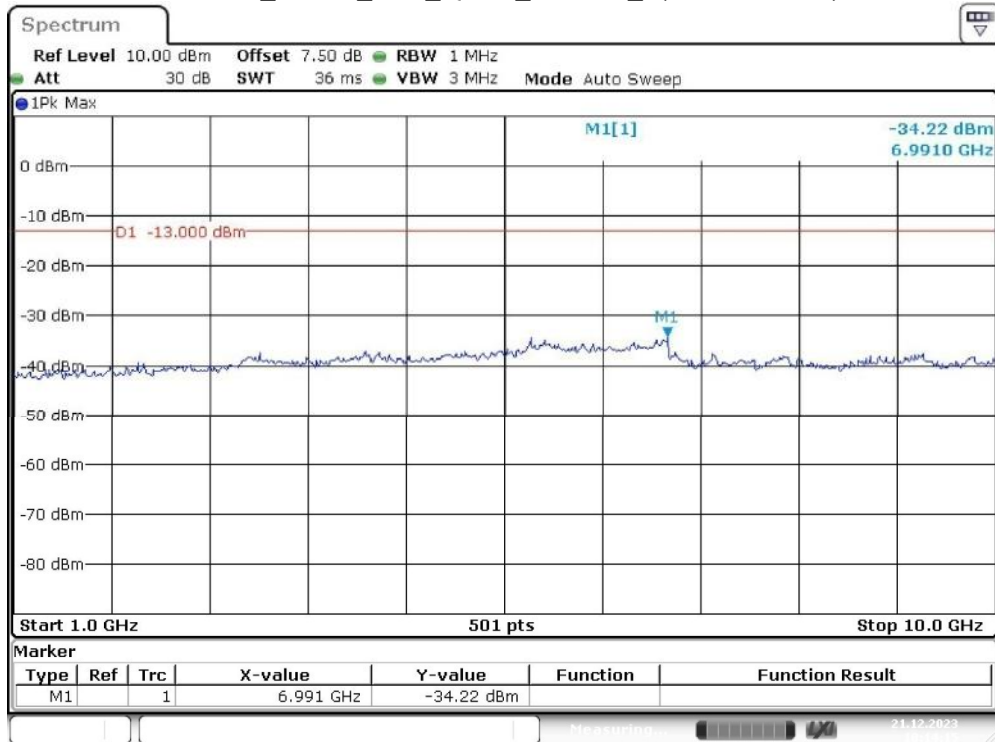

Band 12_3 MHz_High_QPSK_RB15#0_2(1GHz-10GHz)

Date: 21.DEC.2023 10:12:38

Band 12_5 MHz_Low_QPSK_RB25#0_1(30MHz-1GHz)

Date: 21.DEC.2023 10:13:46

Band 12_5 MHz_Low_QPSK_RB25#0_2(1GHz-10GHz)

Date: 21.DEC.2023 10:14:15