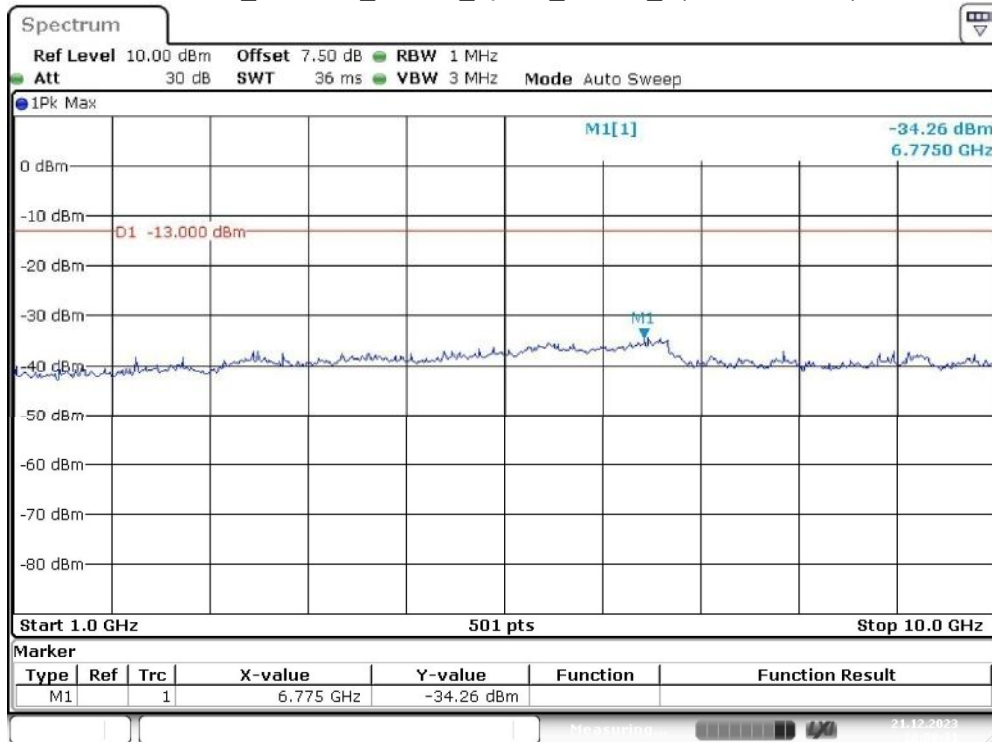

Band 12_1.4 MHz_Middle_QPSK_RB6#0_2(1GHz-10GHz)

Date: 21.DEC.2023 10:08:31