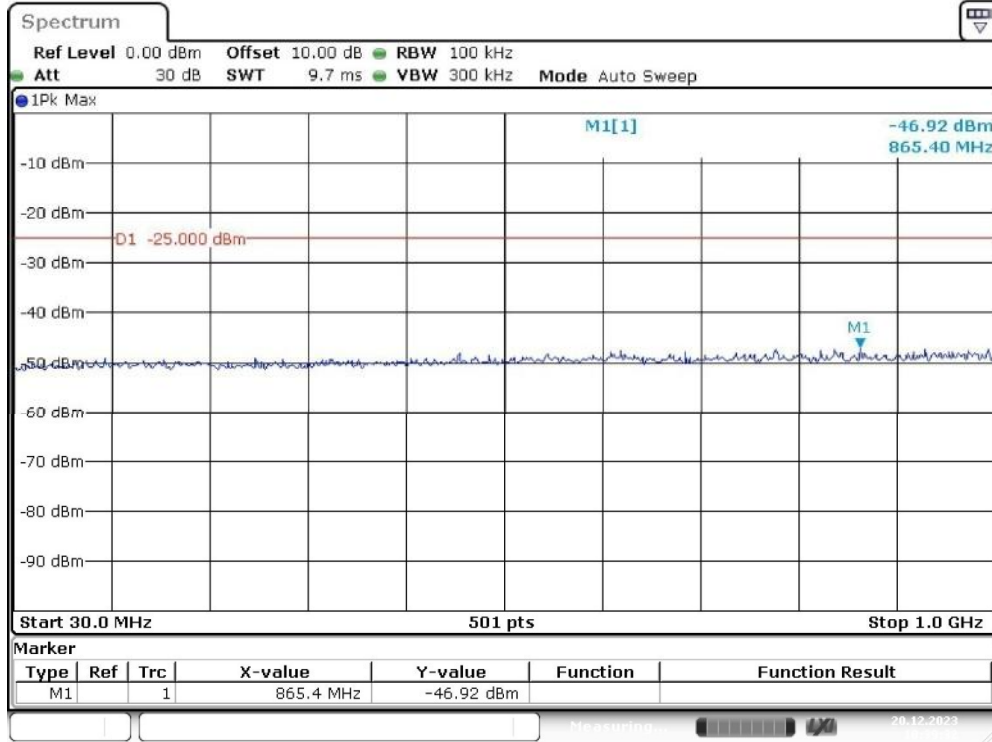

Band 41_10 MHz_Low_QPSK_RB50#0_1(30MHz-1GHz)

Date: 20.DEC.2023 10:39:33