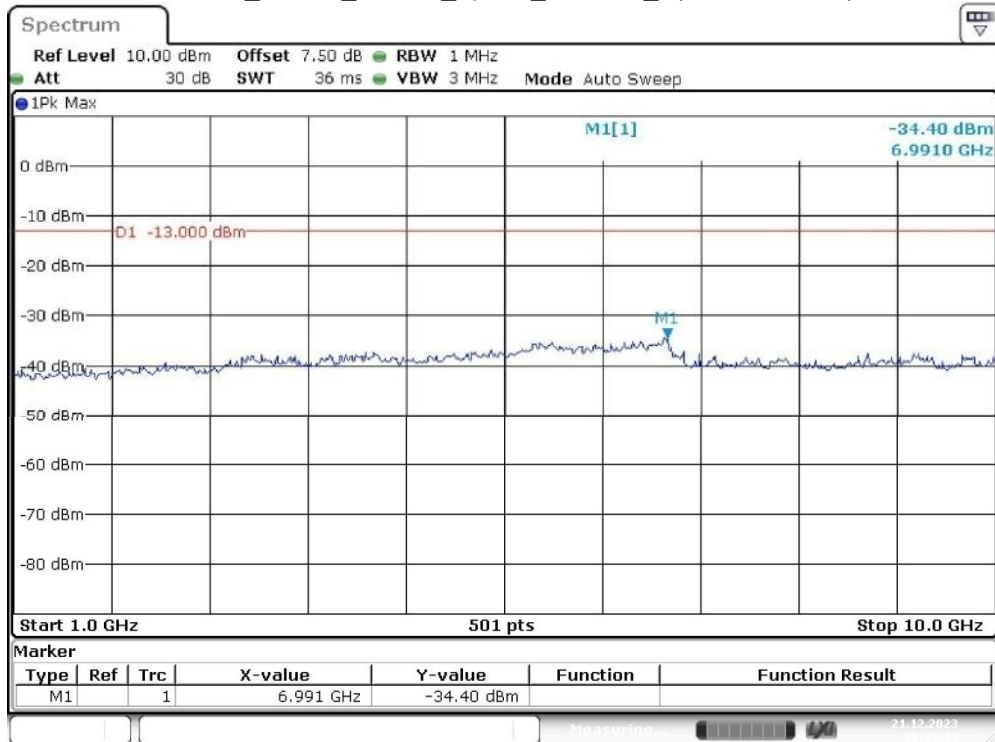

Band 12_3 MHz_Middle_QPSK_RB15#0_2(1GHz-10GHz)

Date: 21.DEC.2023 10:11:41