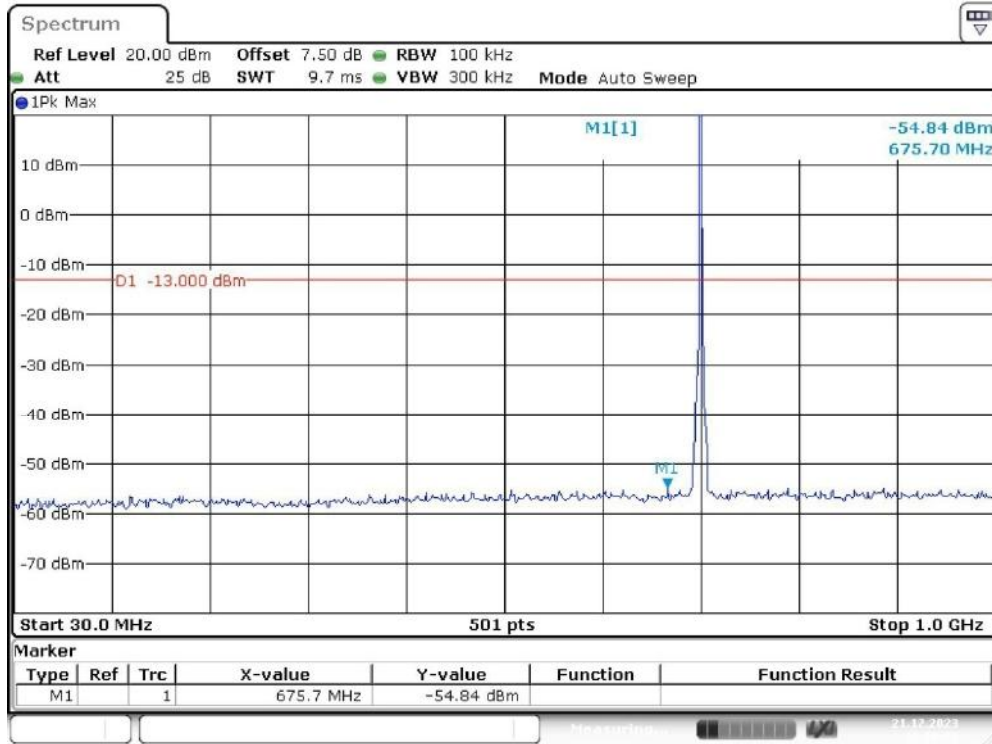

Band 12_1.4 MHz_Middle_QPSK_RB6#0_1(30MHz-1GHz)

Date: 21.DEC.2023 10:08:03