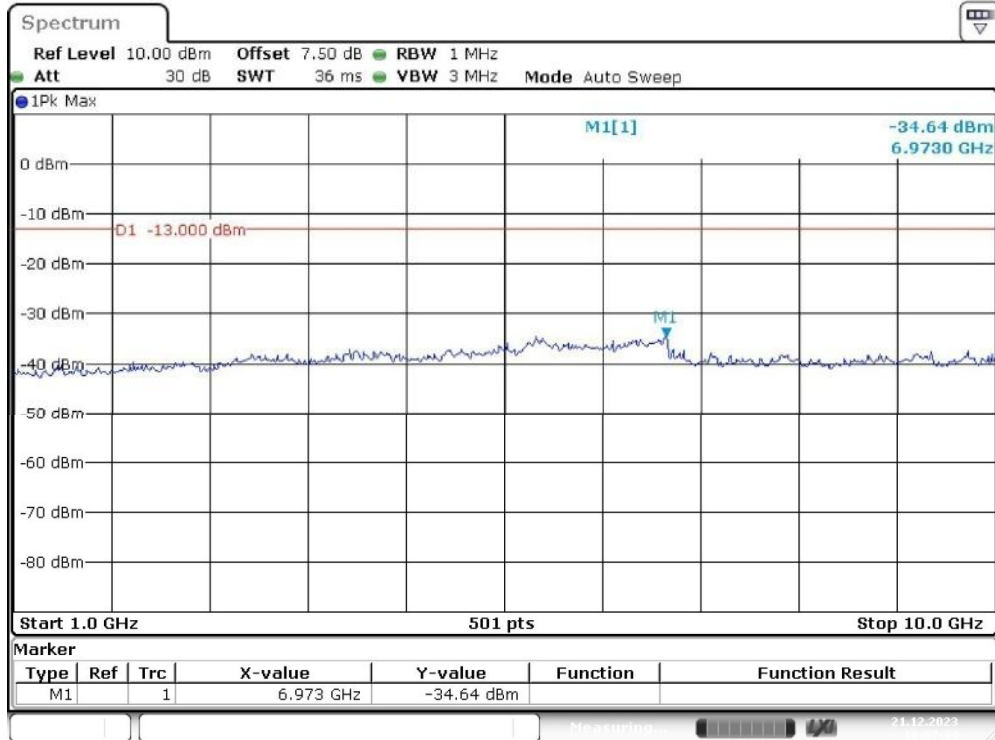

Band 7_20 MHz_High_QPSK_RB100#0_2(1GHz-26.5GHz)

Date: 21.DEC.2023 10:05:46

Band 12_1.4 MHz_Low_QPSK_RB6#0_1(30MHz-1GHz)

Date: 21.DEC.2023 10:07:06

Band 12_1.4 MHz_Low_QPSK_RB6#0_2(1GHz-10GHz)

Date: 21.DEC.2023 10:07:34