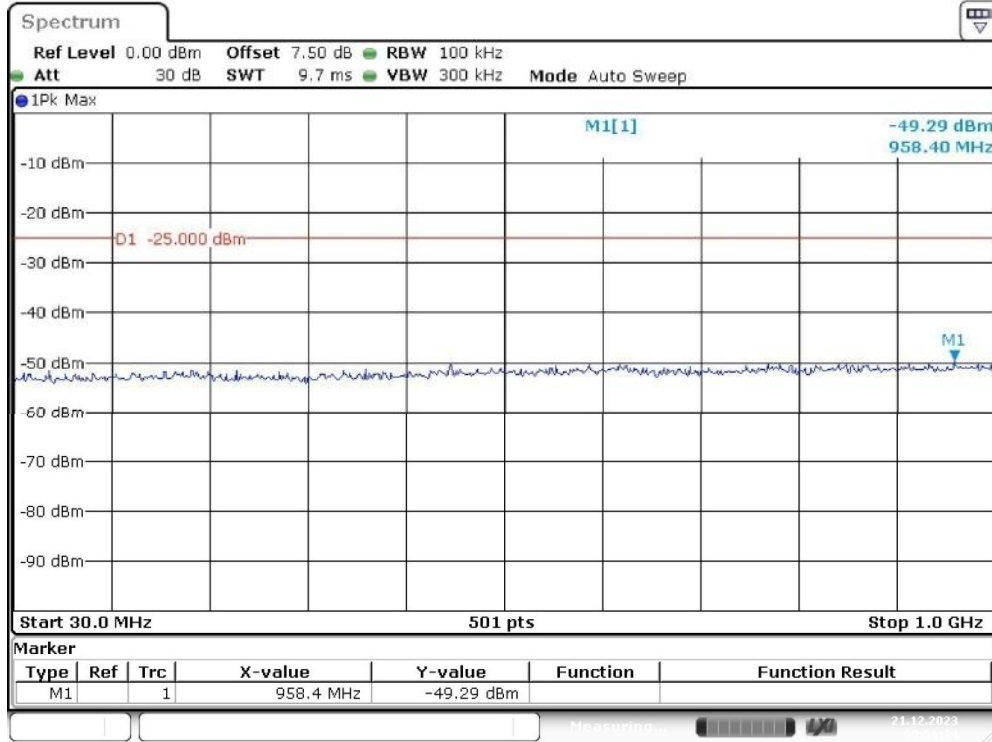

Band 7_10 MHz_Low_QPSK_RB50#0_1(30MHz-1GHz)

Date: 21.DEC.2023 09:56:34