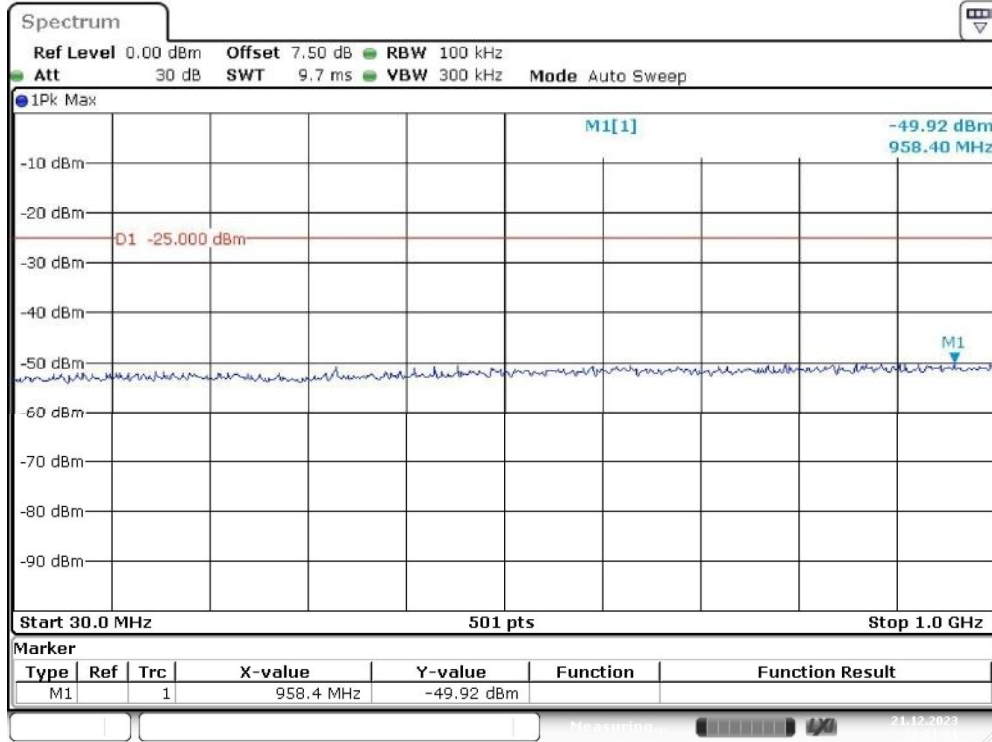

Band 7_15 MHz_Middle_QPSK_RB75#0_1(30MHz-1GHz)

Date: 21.DEC.2023 10:01:01