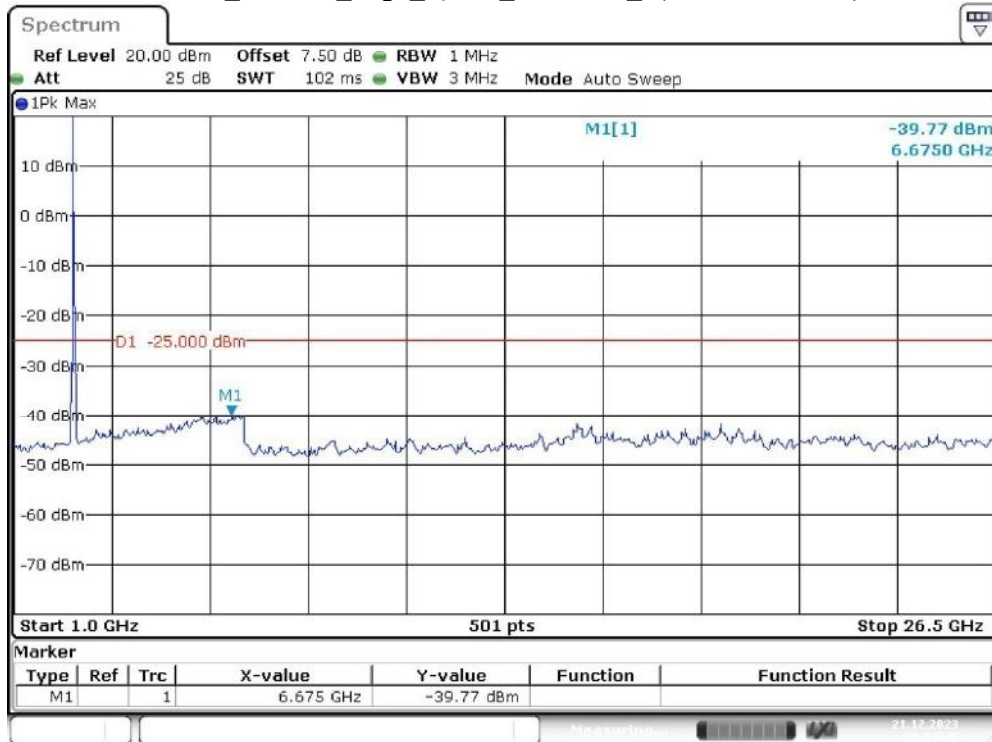

Band 7_20 MHz_High_QPSK_RB100#0_2(1GHz-26.5GHz)

Date: 21.DEC.2023 10:05:46