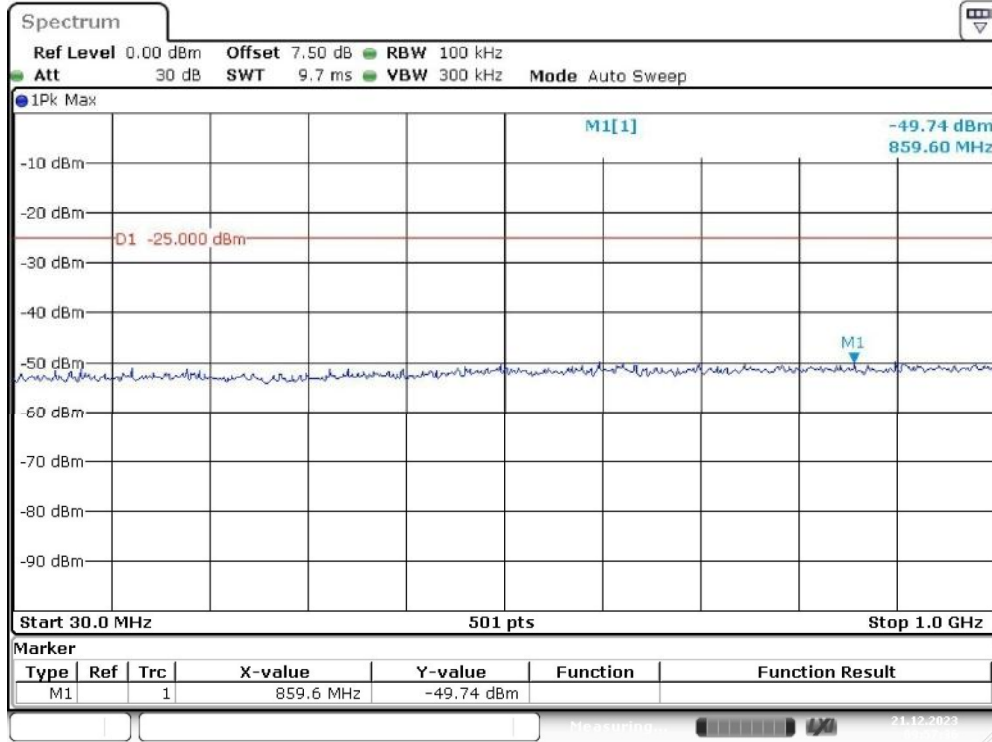

Band 7_10 MHz_Middle_QPSK_RB50#0_1(30MHz-1GHz)

Date: 21.DEC.2023 09:57:36