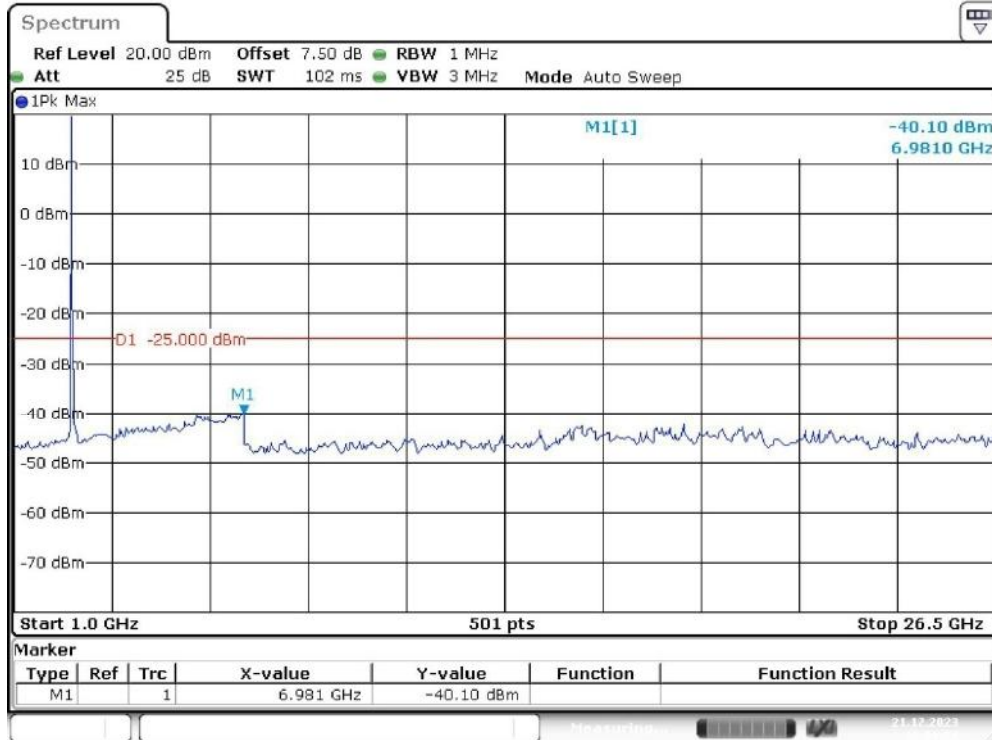

Band 7_15 MHz_High_QPSK_RB75#0_2(1GHz-26.5GHz)

Date: 21.DEC.2023 10:02:27

Band 7_20 MHz_Low_QPSK_RB100#0_1(30MHz-1GHz)

Date: 21.DEC.2023 10:03:29

Band 7_20 MHz_Low_QPSK_RB100#0_2(1GHz-26.5GHz)

Date: 21.DEC.2023 10:03:54