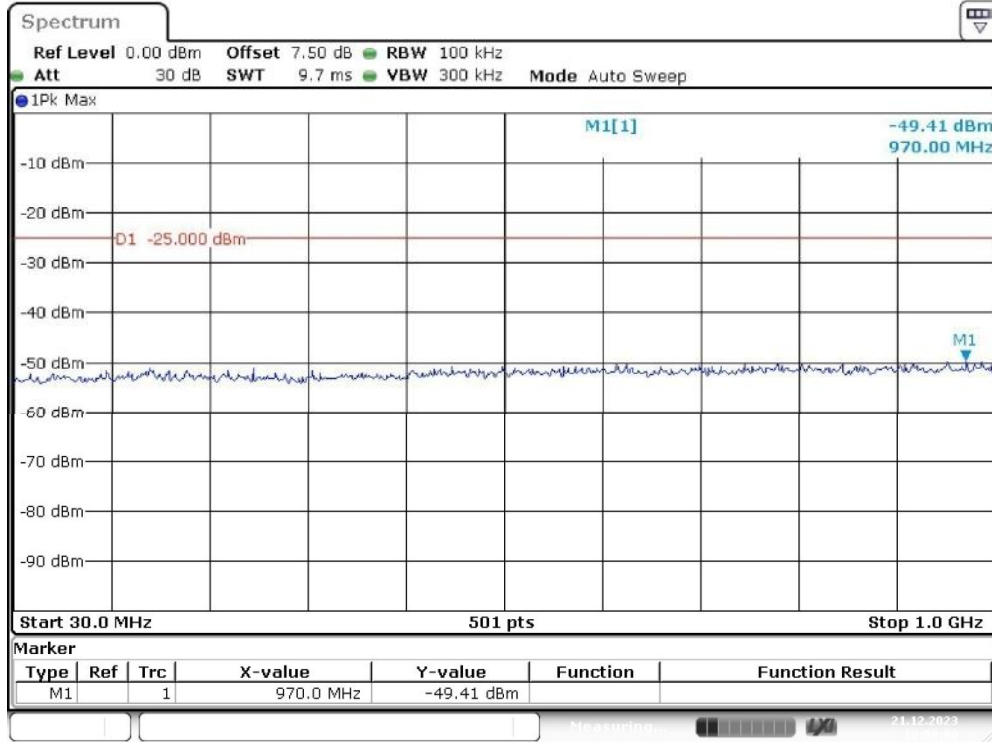

Band 7_15 MHz_Low_QPSK_RB75#0_1(30MHz-1GHz)

Date: 21.DEC.2023 10:00:00