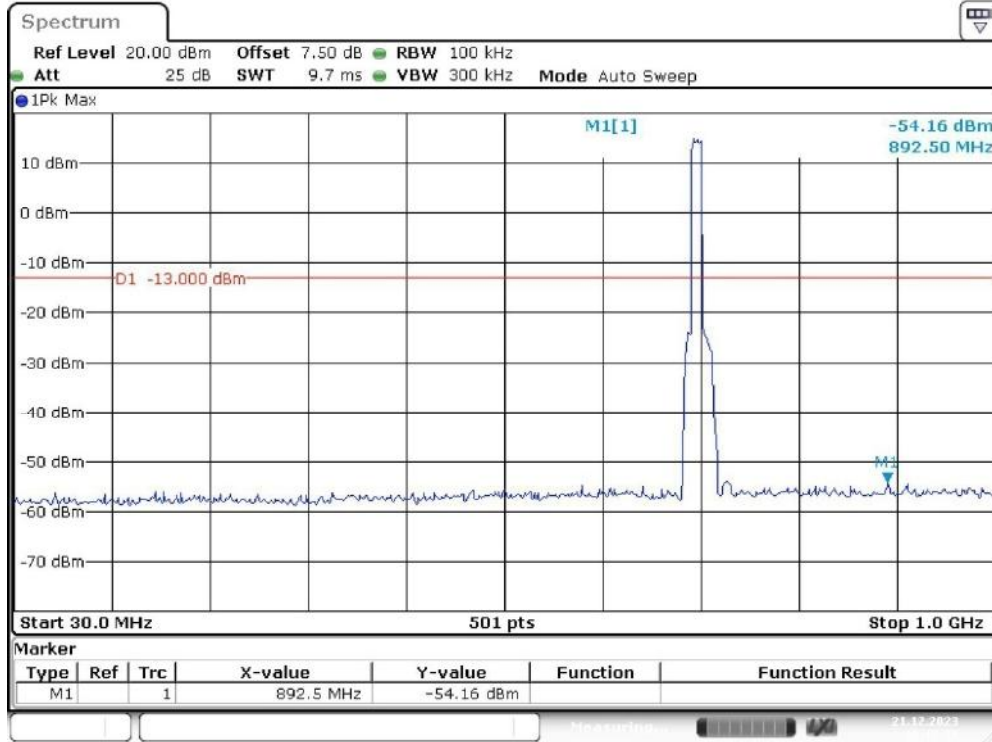

Band 12_10 MHz_Low_QPSK_RB50#0_1(30MHz-1GHz)

Date: 21.DEC.2023 10:17:12