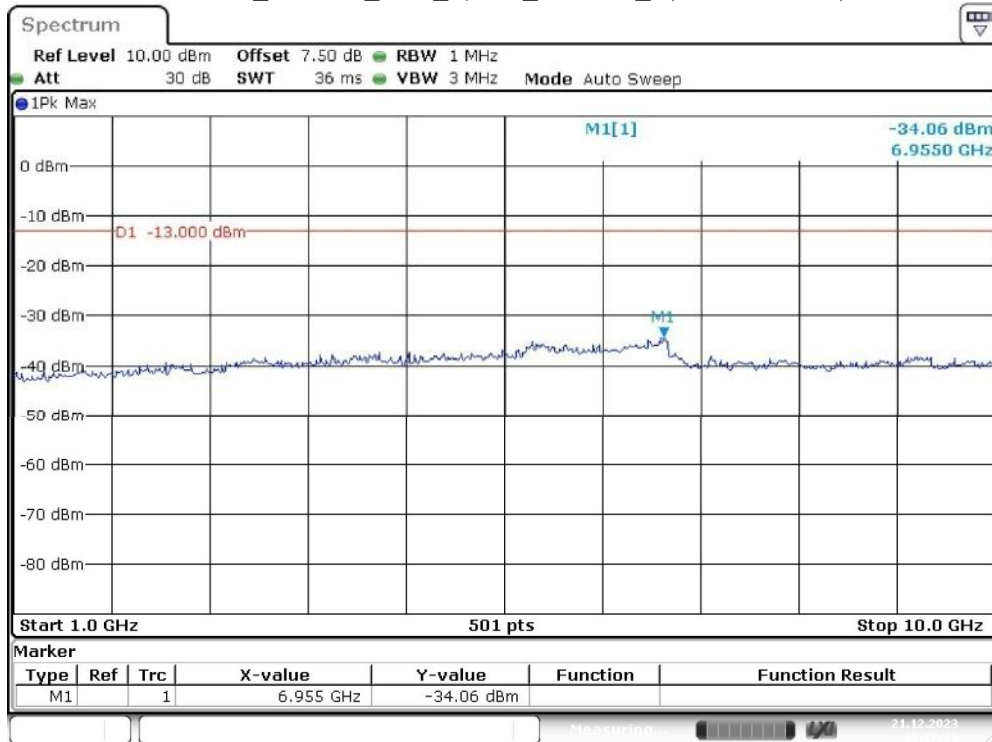

Band 12_5 MHz_High_QPSK_RB25#0_2(1GHz-10GHz)

Date: 21.DEC.2023 10:15:58

Band 12_10 MHz_Low_QPSK_RB50#0_1(30MHz-1GHz)

Date: 21.DEC.2023 10:17:12

Band 12_10 MHz_Low_QPSK_RB50#0_2(1GHz-10GHz)

Date: 21.DEC.2023 10:17:31