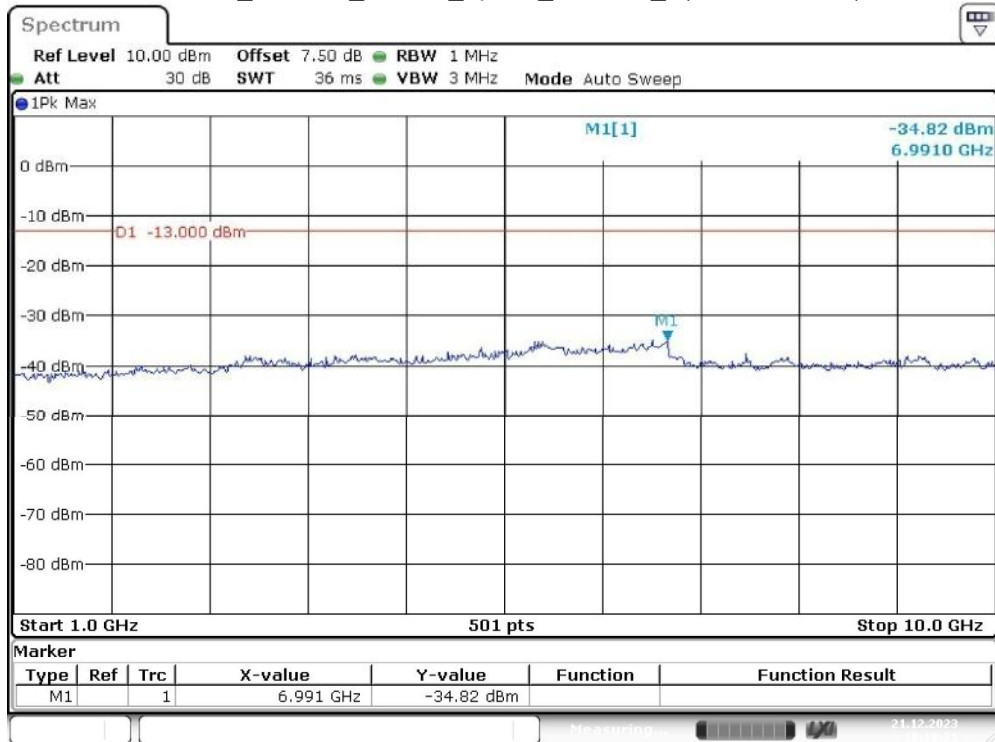

Band 12_10 MHz_Middle_QPSK_RB50#0_2(1GHz-10GHz)

Date: 21.DEC.2023 10:18:21