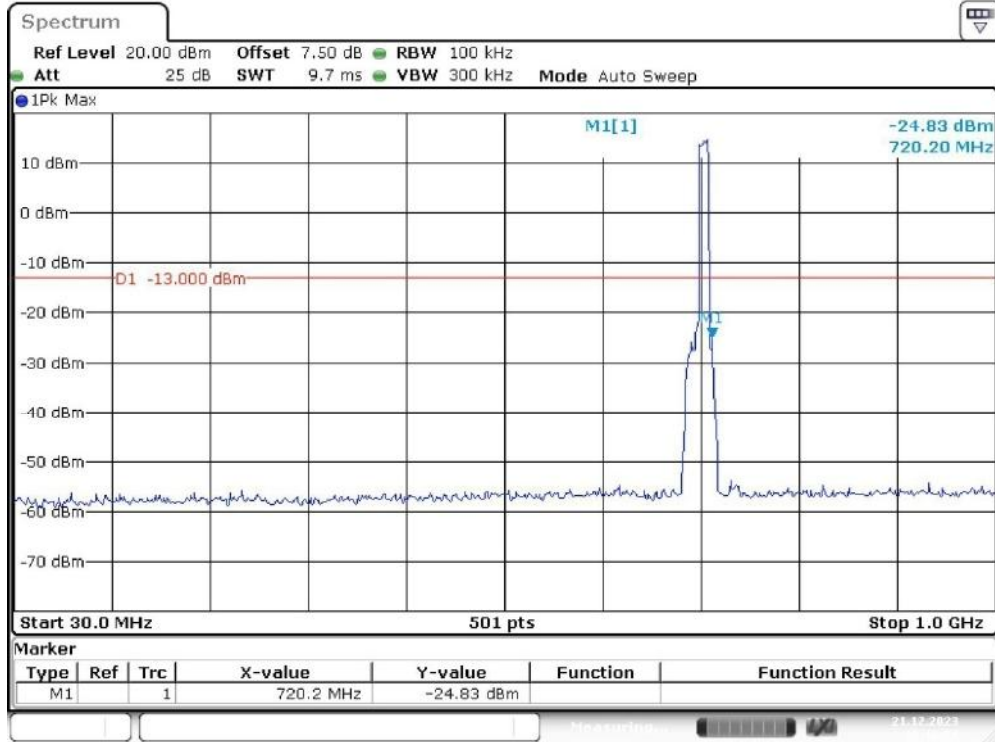

Band 12_10 MHz_Middle_QPSK_RB50#0_1(30MHz-1GHz)

Date: 21.DEC.2023 10:18:02

Band 12_10 MHz_Middle_QPSK_RB50#0_2(1GHz-10GHz)

Date: 21.DEC.2023 10:18:21

Band 12_10 MHz_High_QPSK_RB50#0_1(30MHz-1GHz)

Date: 21.DEC.2023 10:18:54