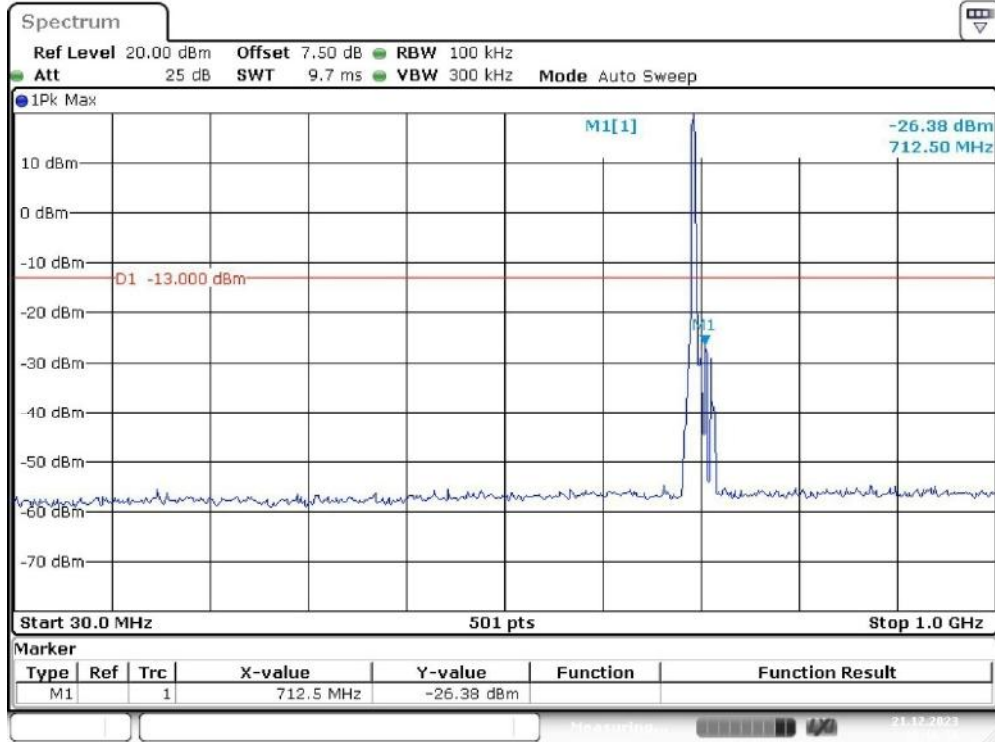

Band 12_3 MHz_Low_QPSK_RB15#0_1(30MHz-1GHz)

Date: 21.DEC.2023 10:10:18