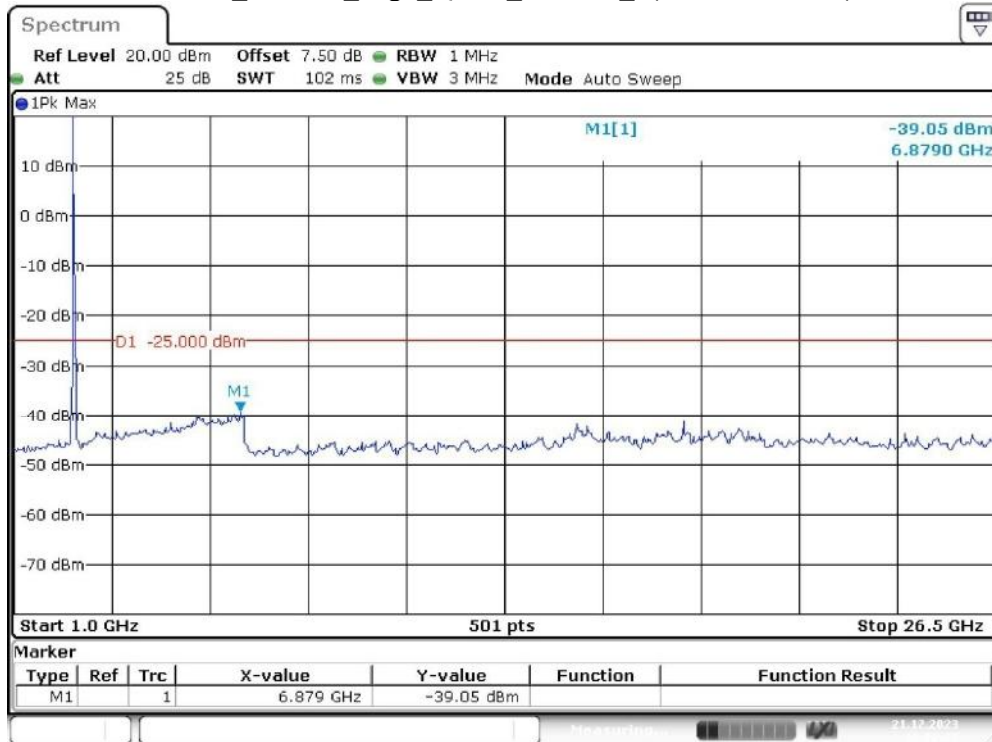

Band 7_15 MHz_High_QPSK_RB75#0_2(1GHz-26.5GHz)

Date: 21.DEC.2023 10:02:27