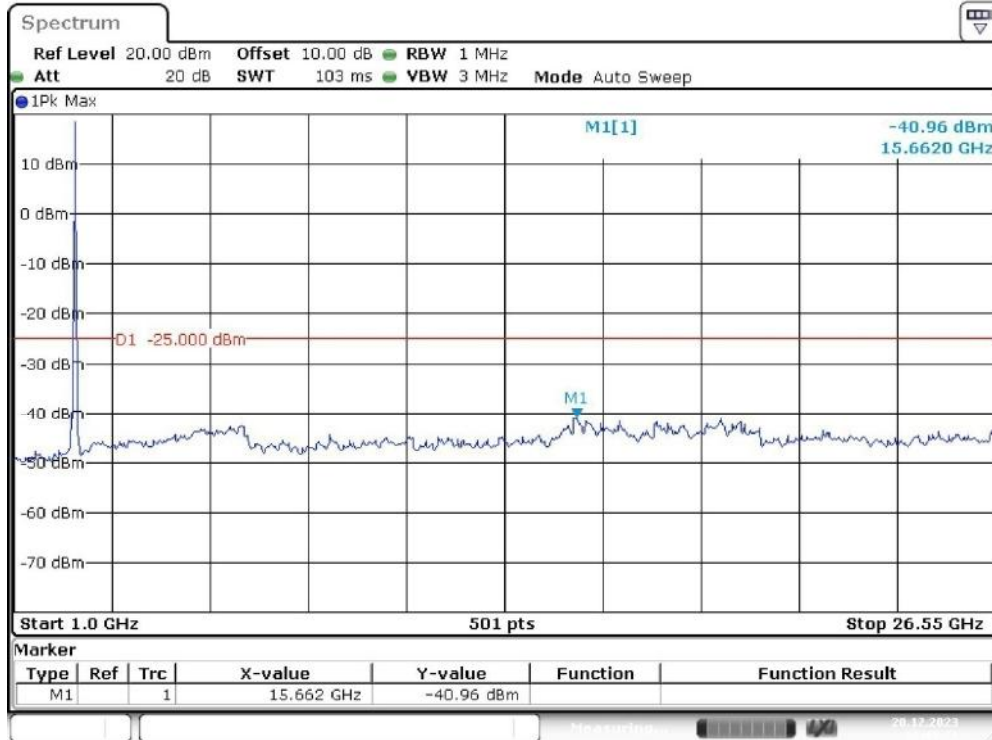

Band 41_20 MHz_Middle_QPSK_RB100#0_2(1GHz-26.55GHz)

Date: 20.DEC.2023 10:49:21