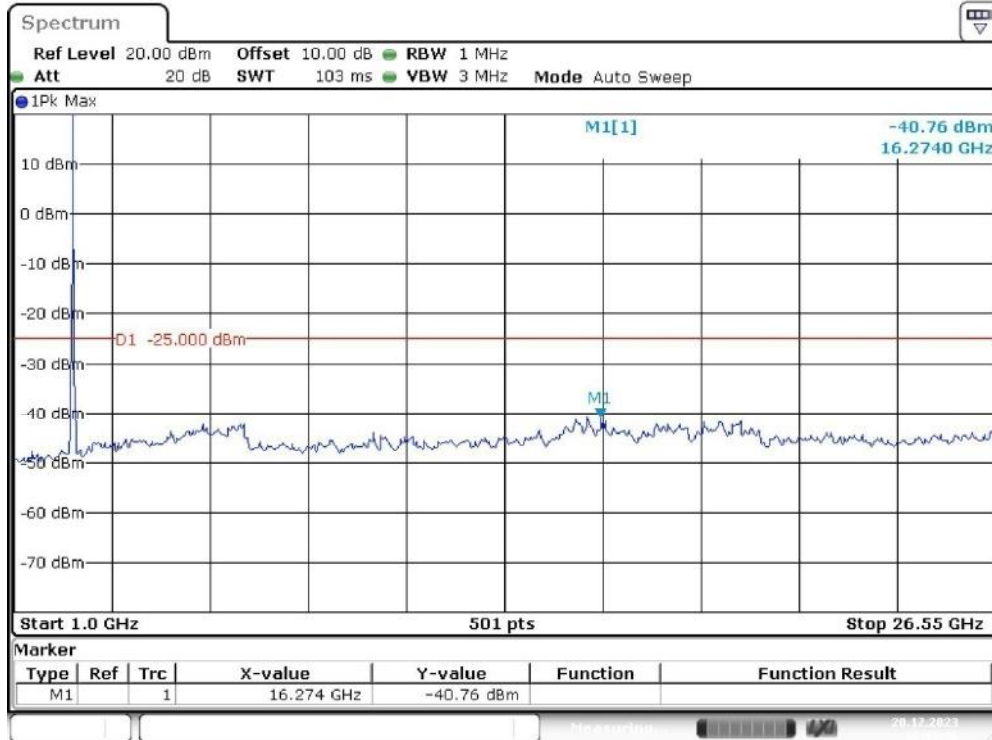

Band 41_10 MHz_High_QPSK_RB50#0_2(1GHz-26.55GHz)

Date: 20.DEC.2023 10:53:44

Band 41_15 MHz_Low_QPSK_RB75#0_1(30MHz-1GHz)

Date: 20.DEC.2023 10:42:58

Band 41_15 MHz_Low_QPSK_RB75#0_2(1GHz-26.55GHz)

Date: 20.DEC.2023 10:43:40