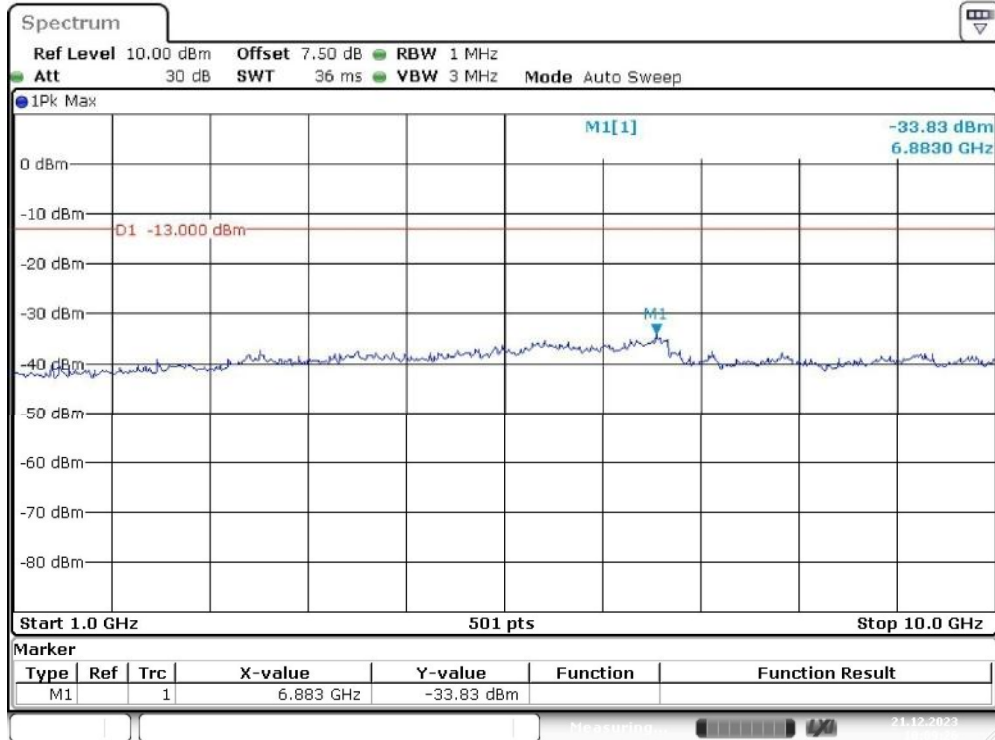

Band 12_1.4 MHz_High_QPSK_RB6#0_2(1GHz-10GHz)

Date: 21.DEC.2023 10:09:26