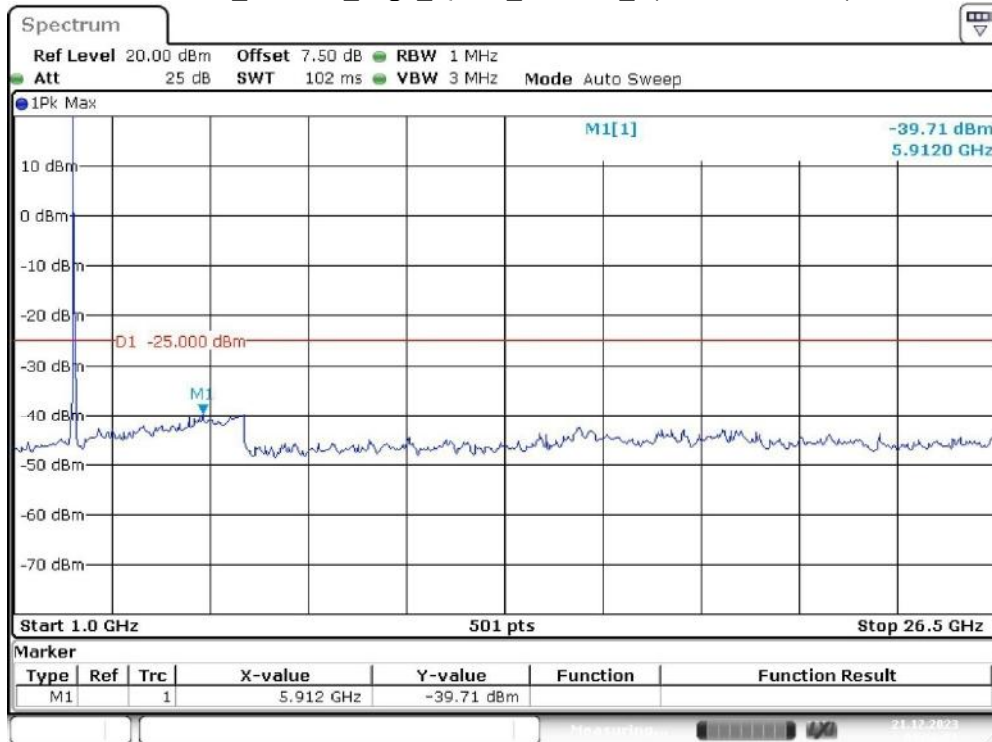

Band 7_10 MHz_High_QPSK_RB50#0_2(1GHz-26.5GHz)

Date: 21.DEC.2023 09:58:50