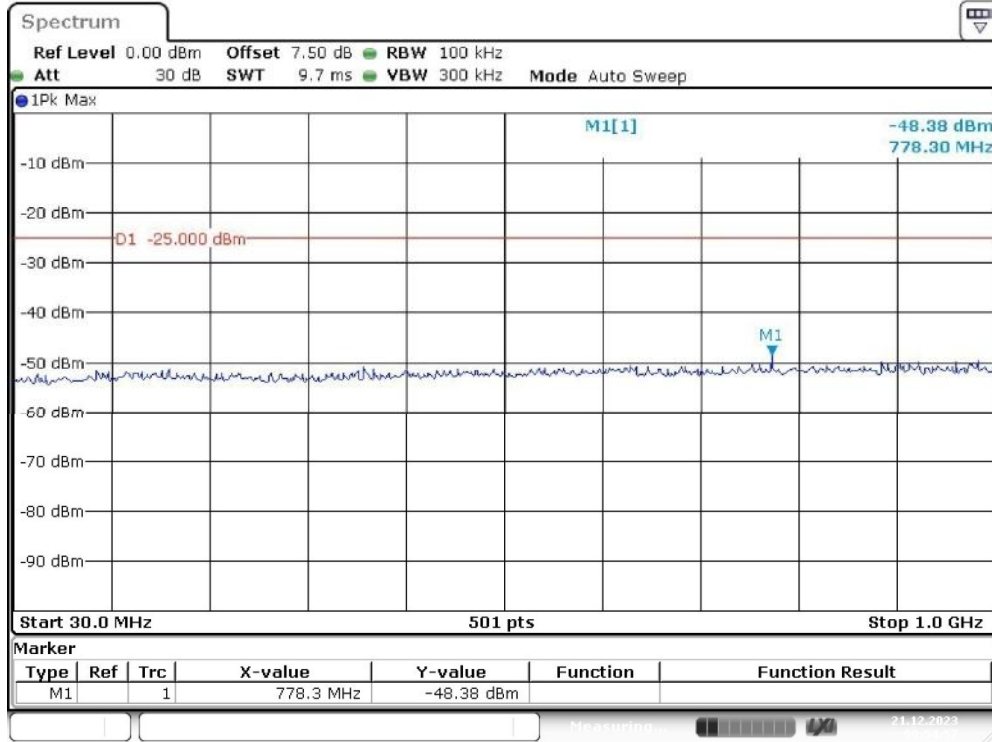

Band 7_5 MHz_Middle_QPSK_RB25#0_1(30MHz-1GHz)

Date: 21.DEC.2023 09:54:06

Band 7_5 MHz_Middle_QPSK_RB25#0_2(1GHz-26.5GHz)

Date: 21.DEC.2023 09:54:31

Band 7_5 MHz_High_QPSK_RB25#0_1(30MHz-1GHz)

Date: 21.DEC.2023 09:54:57