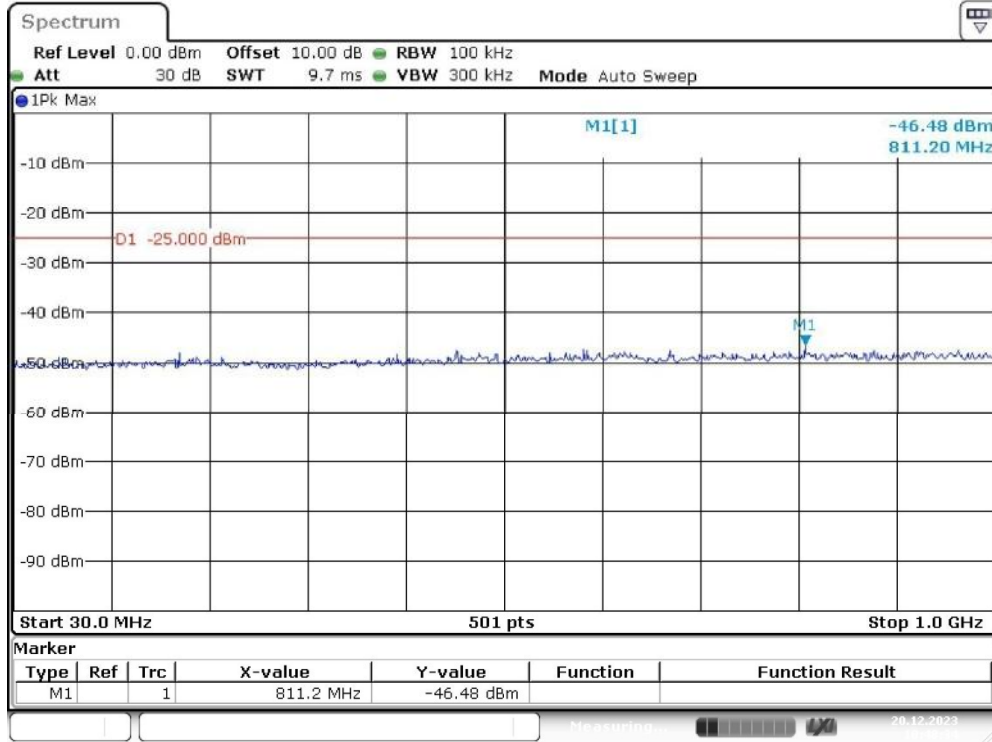

Band 41_20 MHz_Middle_QPSK_RB100#0_1(30MHz-1GHz)

Date: 20.DEC.2023 10:48:34