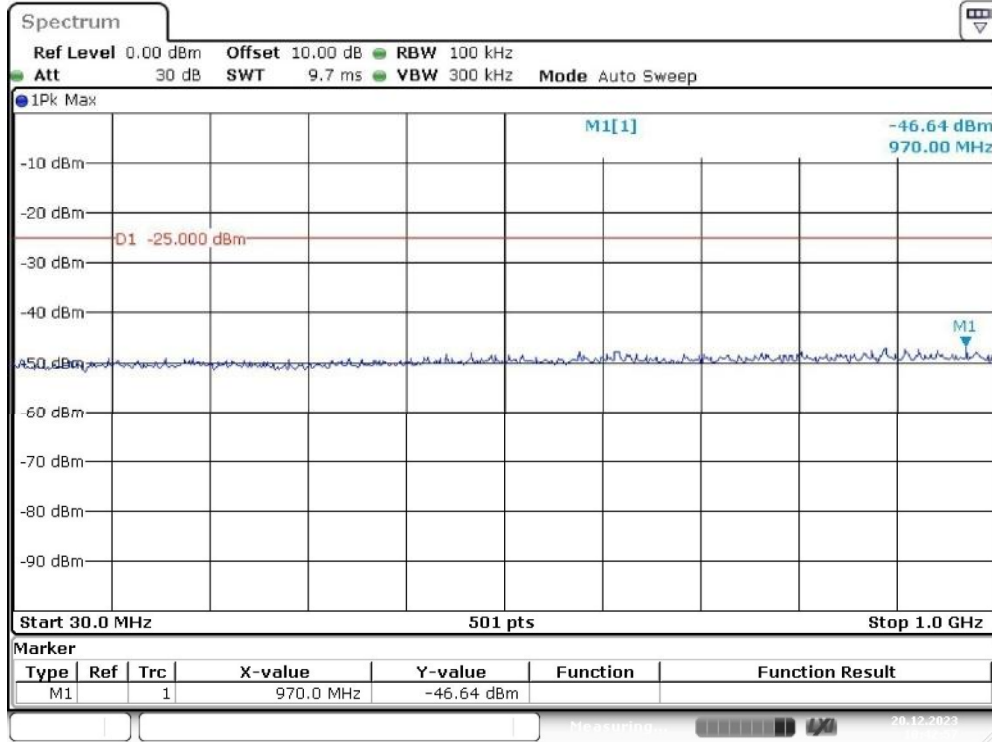

Band 41_15 MHz_Low_QPSK_RB75#0_1(30MHz-1GHz)

Date: 20.DEC.2023 10:42:58