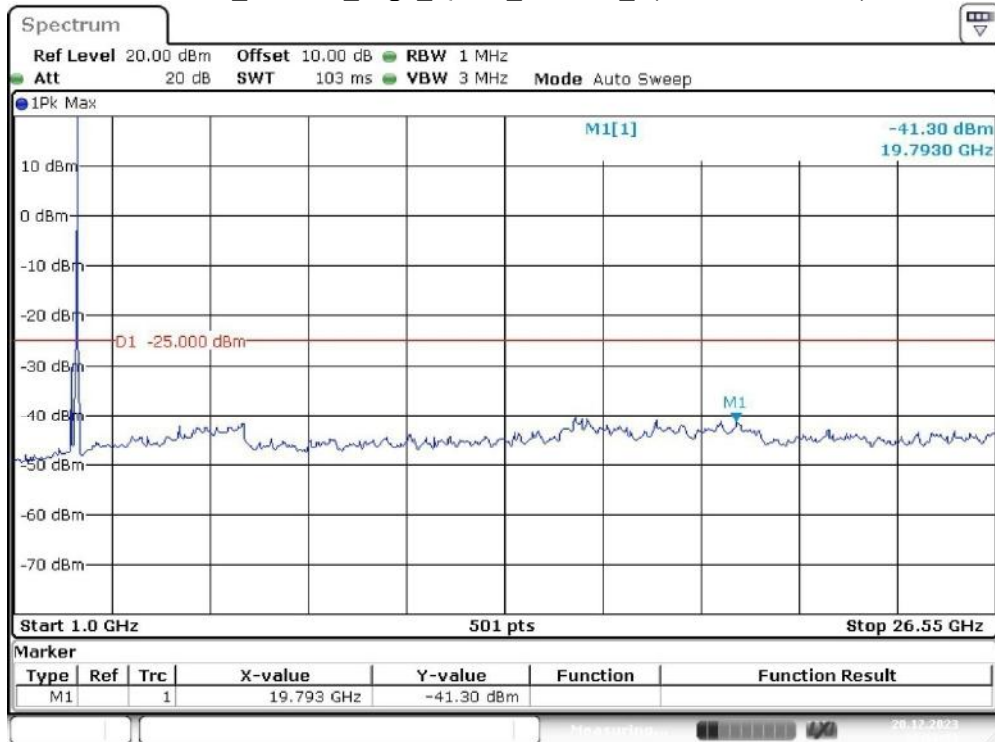

Band 41_10 MHz_High_QPSK_RB50#0_2(1GHz-26.55GHz)

Date: 20.DEC.2023 10:53:44