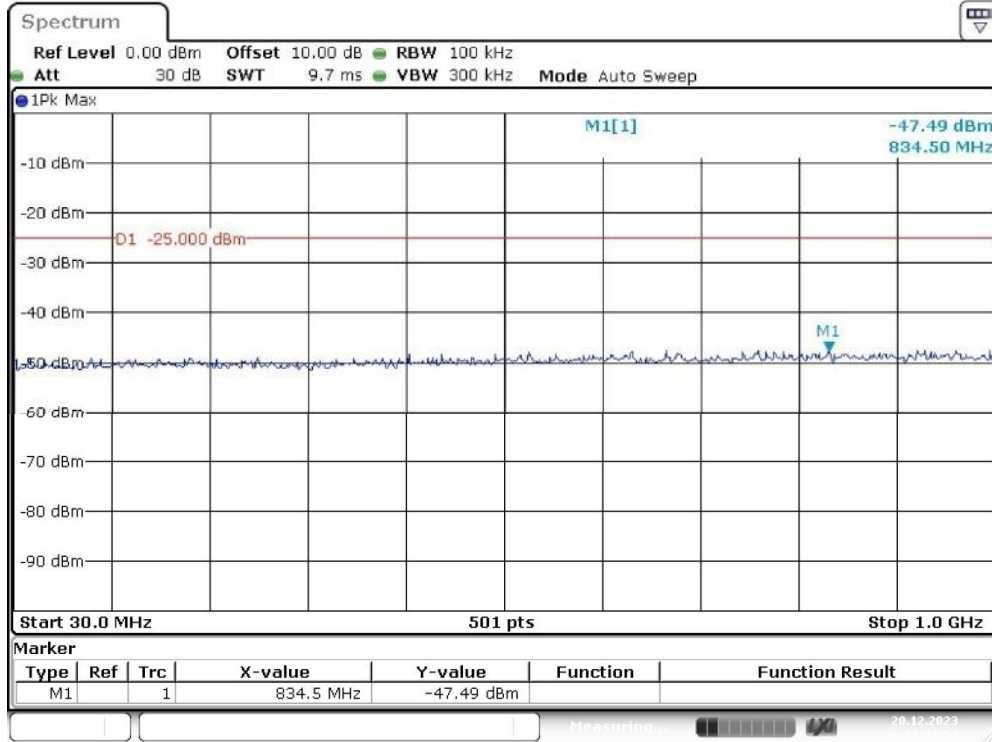

Band 41_15 MHz_Middle_QPSK_RB75#0_1(30MHz-1GHz)

Date: 20.DEC.2023 10:44:09

Band 41_15 MHz_Middle_QPSK_RB75#0_2(1GHz-26.55GHz)

Date: 20.DEC.2023 10:45:20

Band 41_15 MHz_High_QPSK_RB75#0_1(30MHz-1GHz)

Date: 20.DEC.2023 10:45:55