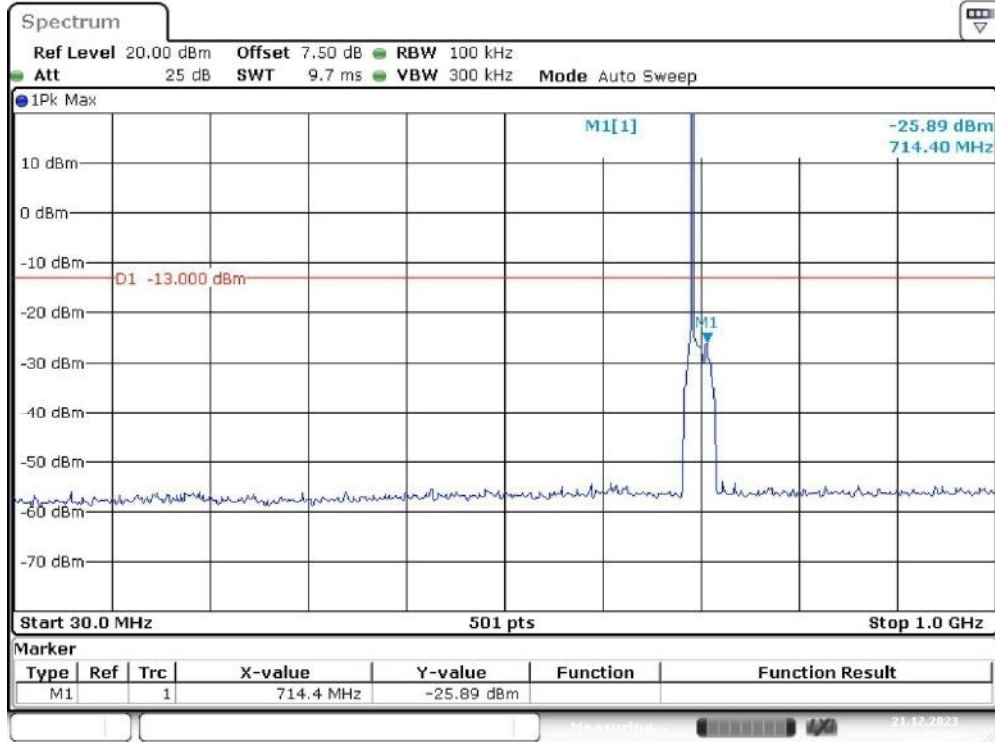

Band 12_1.4 MHz_Low_QPSK_RB6#0_1(30MHz-1GHz)

Date: 21.DEC.2023 10:07:06