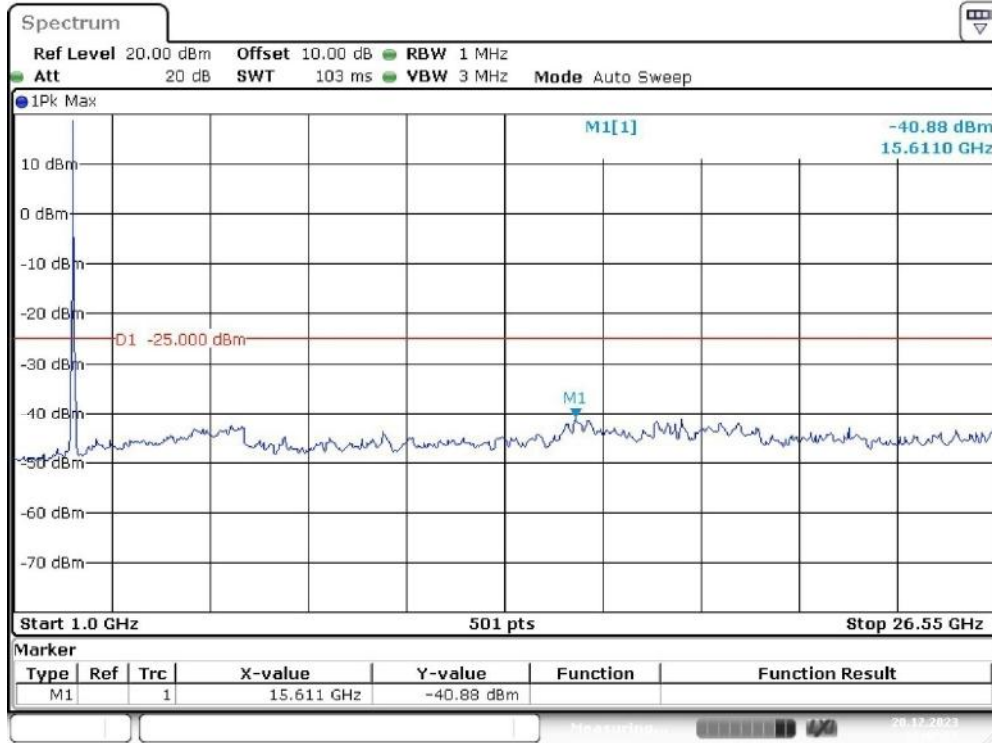

Band 41_15 MHz_High_QPSK_RB75#0_2(1GHz-26.55GHz)

Date: 20.DEC.2023 10:46:38

Band 41_20 MHz_Low_QPSK_RB100#0_1(30MHz-1GHz)

Date: 20.DEC.2023 10:47:14

Band 41_20 MHz_Low_QPSK_RB100#0_2(1GHz-26.55GHz)

Date: 20.DEC.2023 10:47:53