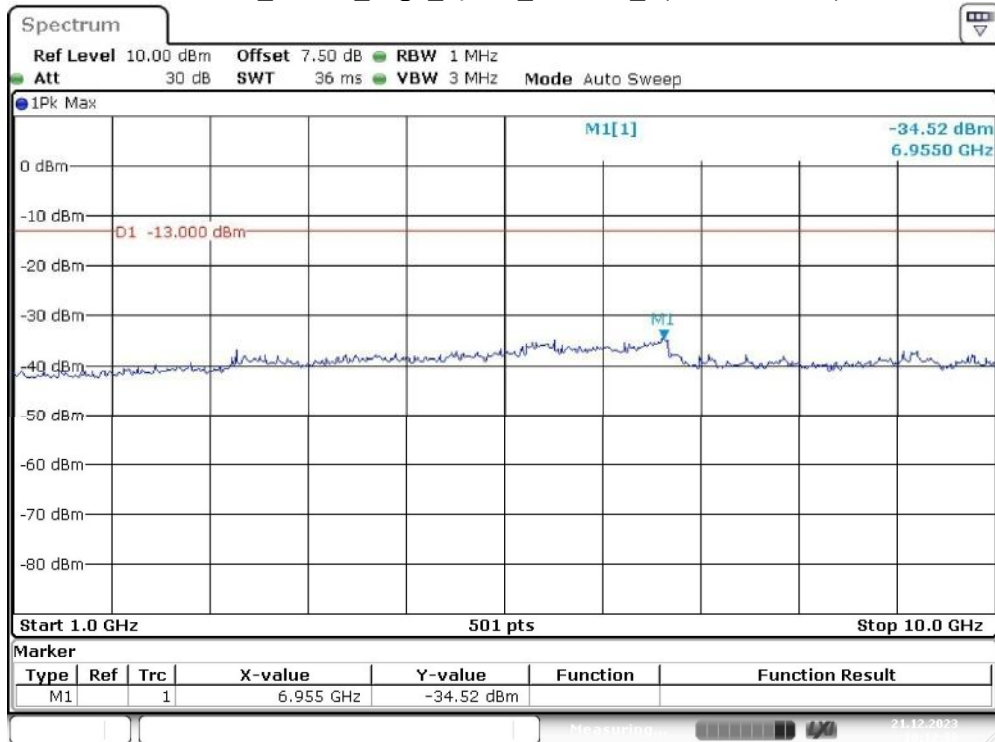

Band 12_3 MHz_High_QPSK_RB15#0_2(1GHz-10GHz)

Date: 21.DEC.2023 10:12:38