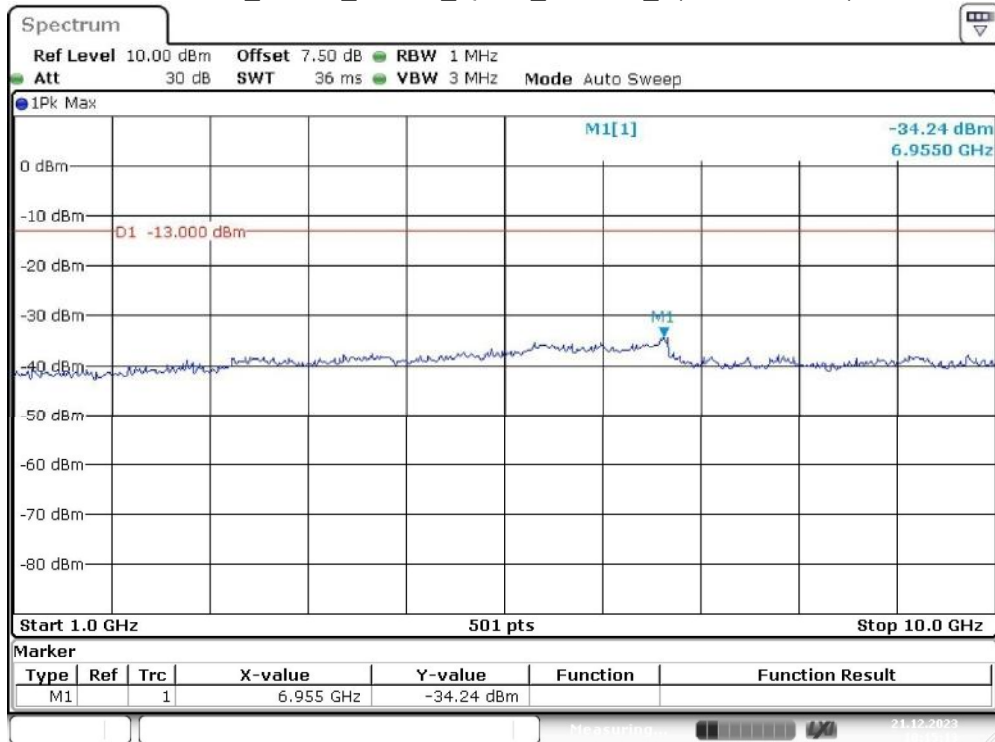

Band 12_5 MHz_Middle_QPSK_RB25#0_2(1GHz-10GHz)

Date: 21.DEC.2023 10:15:13