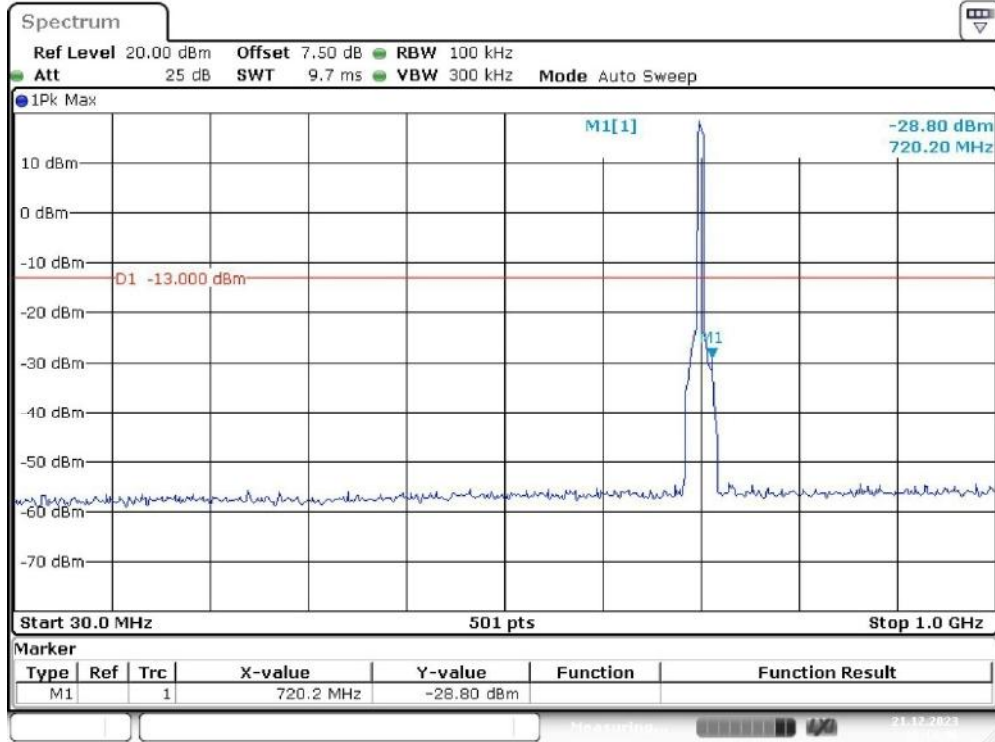

Band 12_5 MHz_Middle_QPSK_RB25#0_1(30MHz-1GHz)

Date: 21.DEC.2023 10:14:47