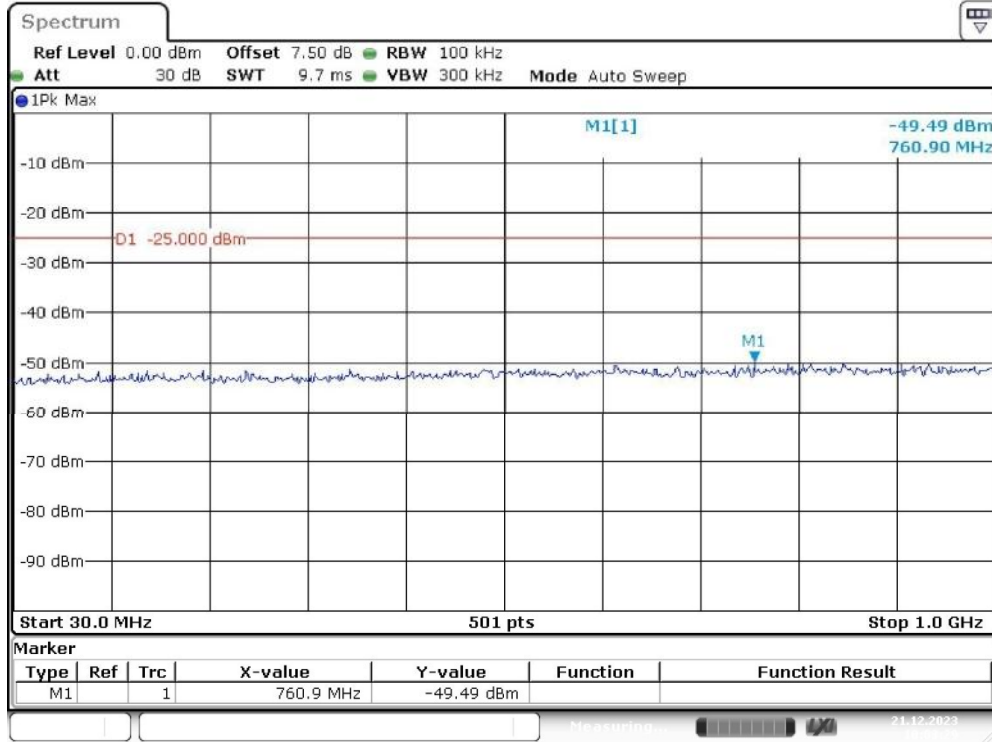

Band 7_20 MHz_Low_QPSK_RB100#0_1(30MHz-1GHz)

Date: 21.DEC.2023 10:03:29