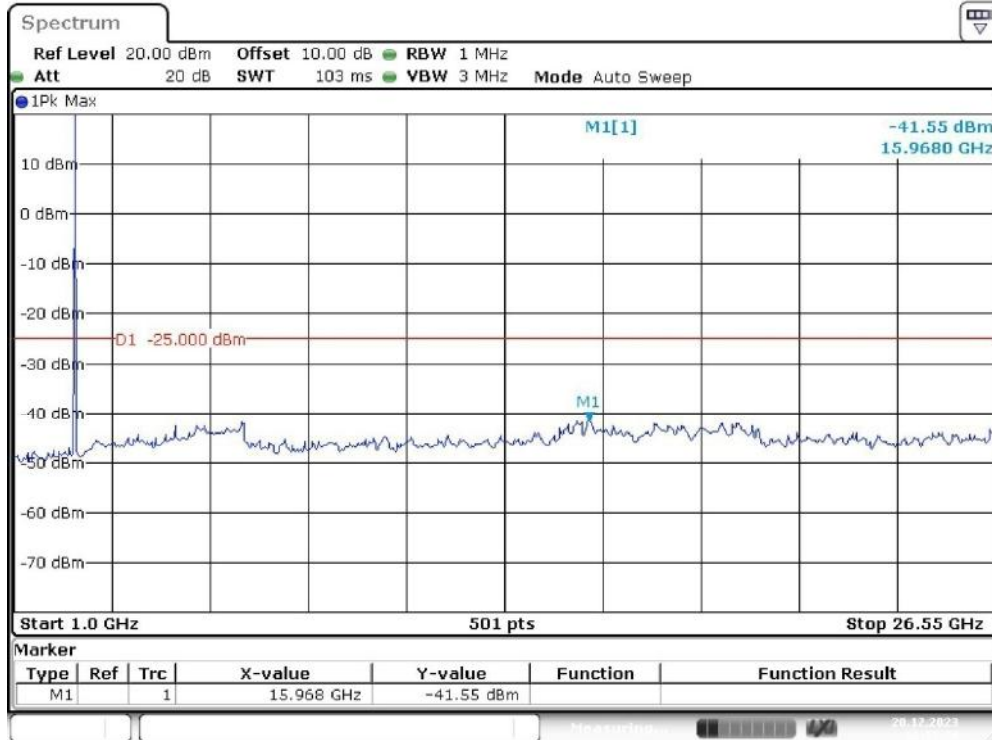

Band 41_5 MHz_Middle_QPSK_RB25#0_2(1GHz-26.55GHz)

Date: 20.DEC.2023 10:35:25