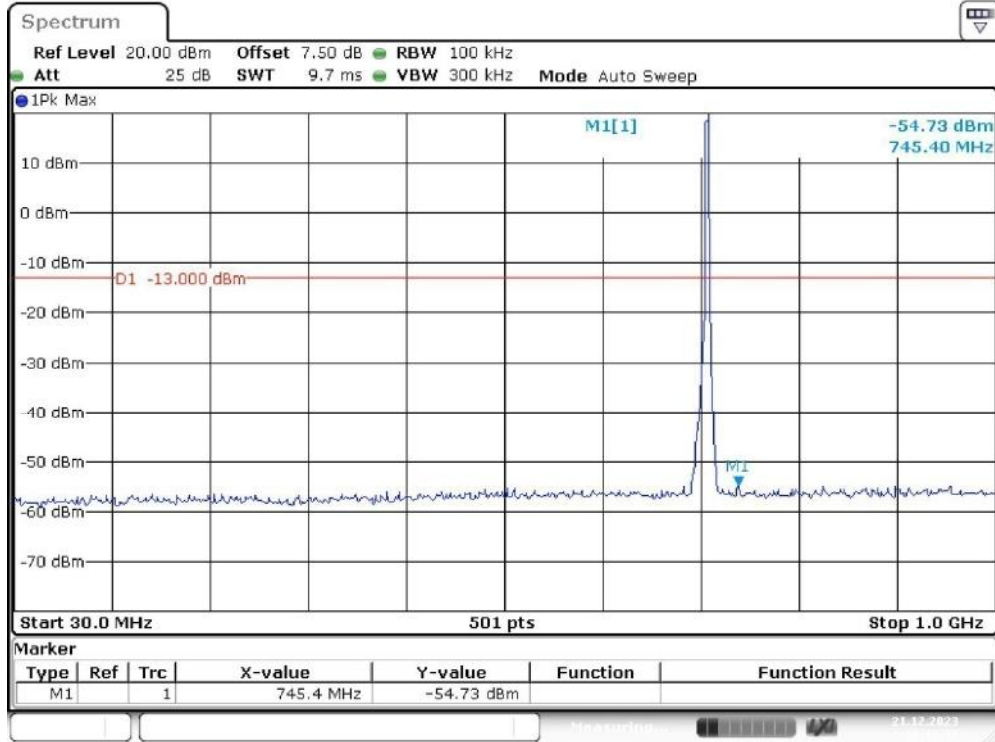

Band 12_3 MHz_Middle_QPSK_RB15#0_1(30MHz-1GHz)

Date: 21.DEC.2023 10:11:16

Band 12_3 MHz_Middle_QPSK_RB15#0_2(1GHz-10GHz)

Date: 21.DEC.2023 10:11:41

Band 12_3 MHz_High_QPSK_RB15#0_1(30MHz-1GHz)

Date: 21.DEC.2023 10:12:13