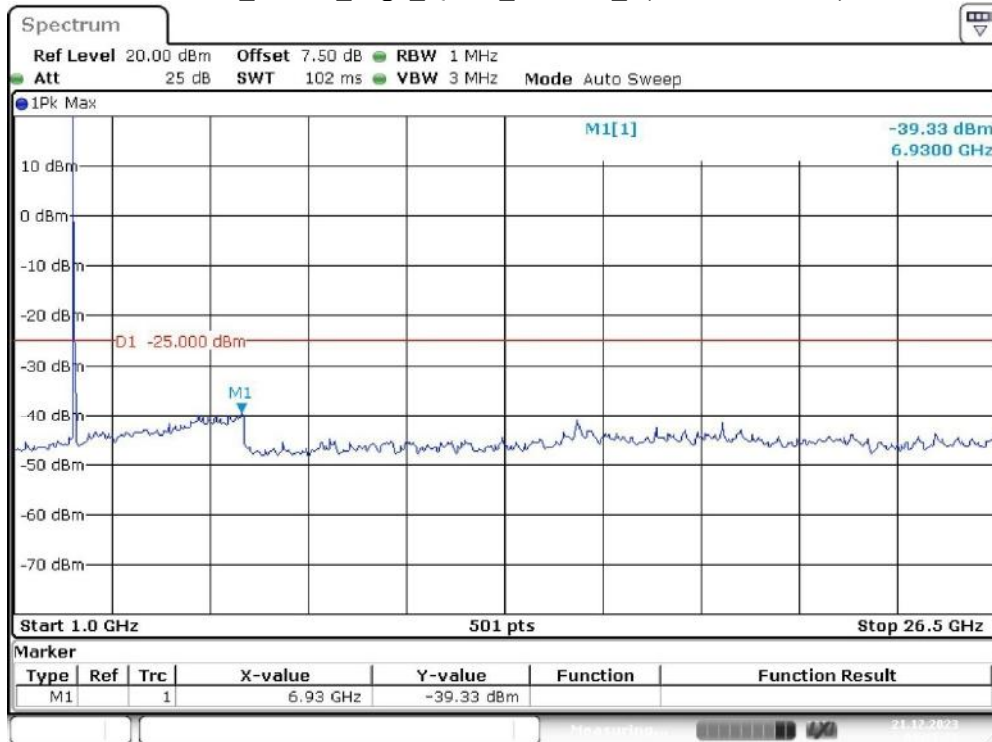

Band 7_5 MHz_High_QPSK_RB25#0_2(1GHz-26.5GHz)

Date: 21.DEC.2023 09:55:23