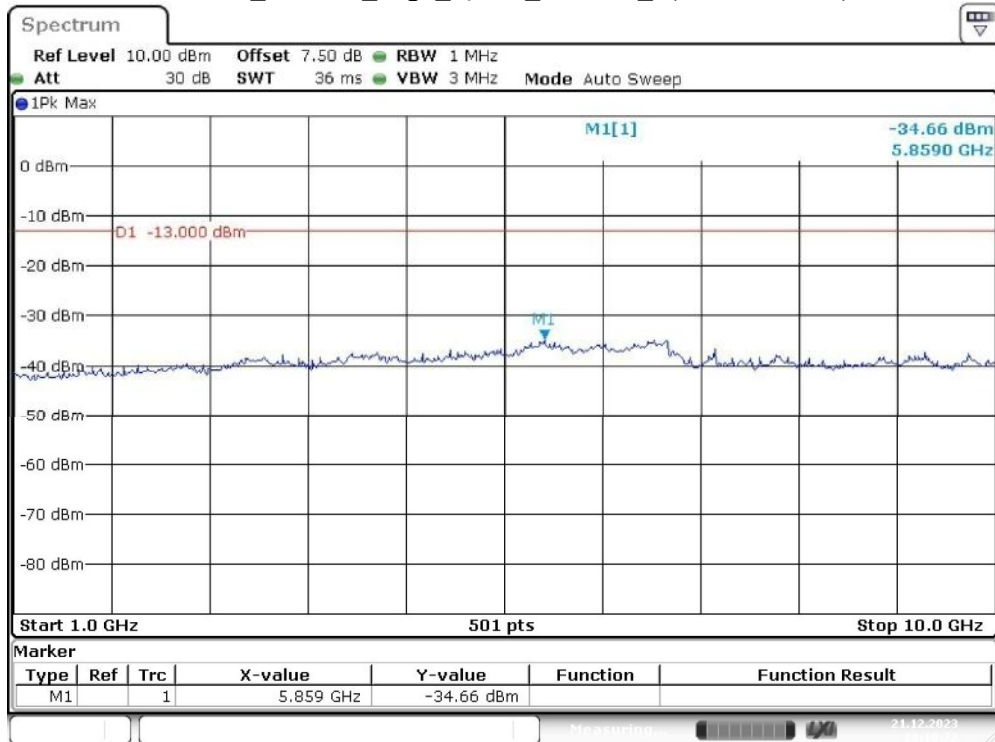

Band 12_10 MHz_High_QPSK_RB50#0_2(1GHz-10GHz)

Date: 21.DEC.2023 10:19:22