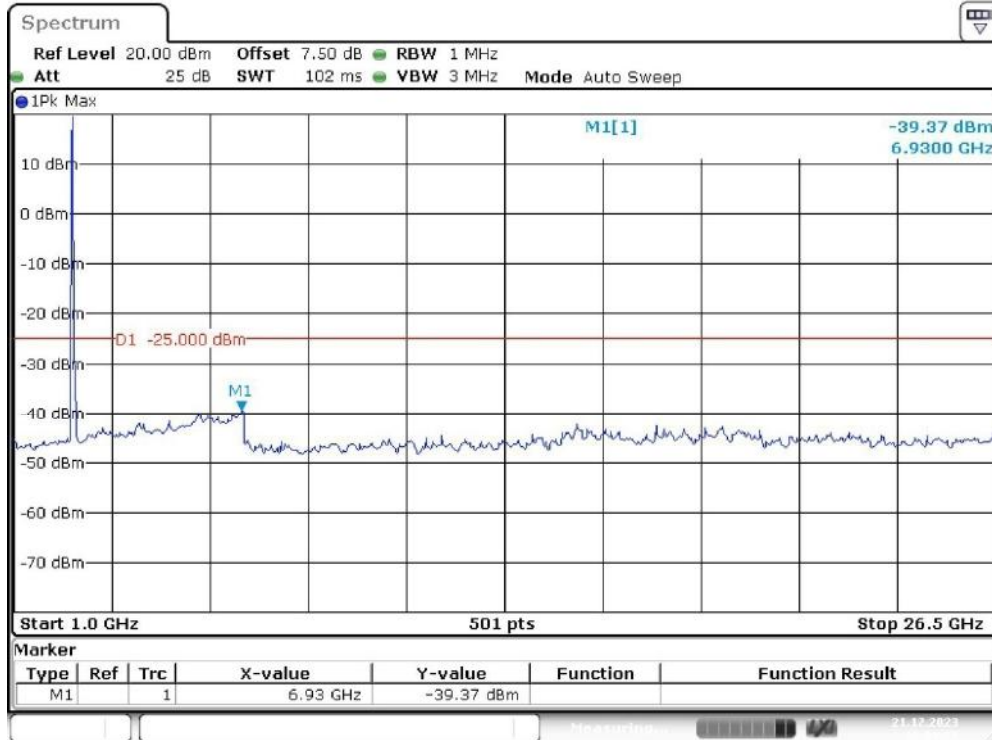

Band 7_20 MHz_Middle_QPSK_RB100#0_2(1GHz-26.5GHz)

Date: 21.DEC.2023 10:04:52