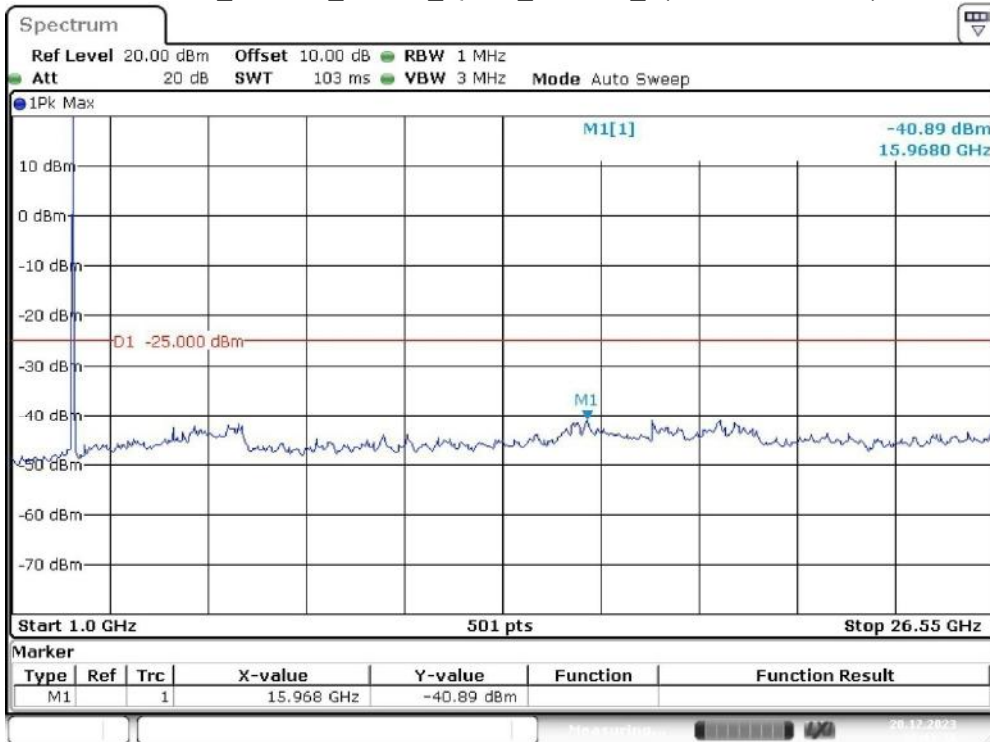

Band 41_10 MHz_Middle_QPSK_RB50#0_2(1GHz-26.55GHz)

Date: 20.DEC.2023 10:41:18