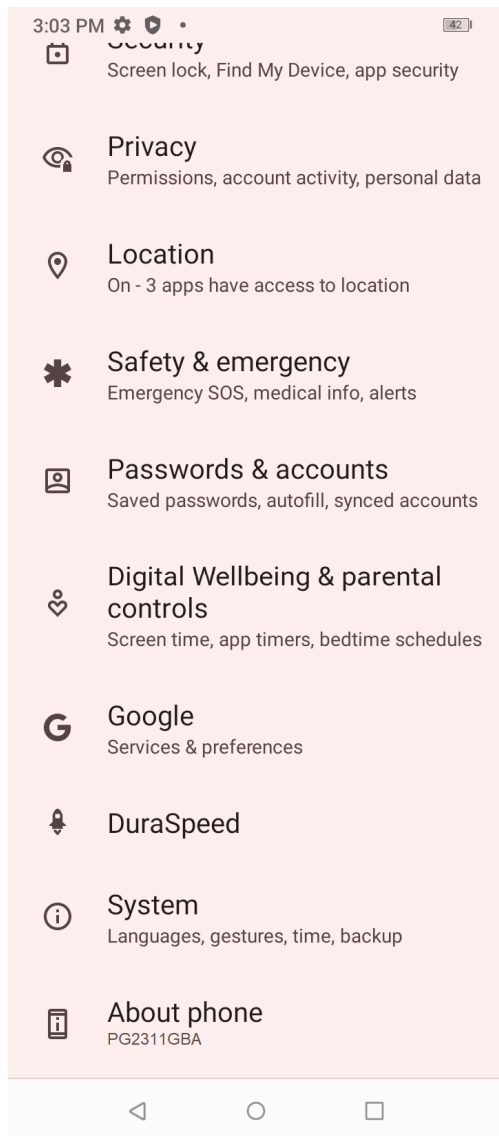

## The E-label information

To access the e-label information, in the device,  
Choose: Settings > About phone > Authentication information

Detailed as follows:

Scroll through the menu to find and select Settings

Scroll down in Settings to find and select About phone

Scroll down in About phone to find and select Authentication information

 System updates

 Device name PG2311GBA	 Version information Baseband, kernel version
 Android version 12	 CPU MT6765
 Running memory 4.0 GB	 Storage Available: 116 GB Total: 128 GB
 Model PG2311GBA	 Configuration name
 <b>Authentication information</b> Authentication information	 Legal information User use agreement, Privacy policy
 SIM SIM1:Not available SIM2:Not available	 Status IMEI,IP address
 Build number	