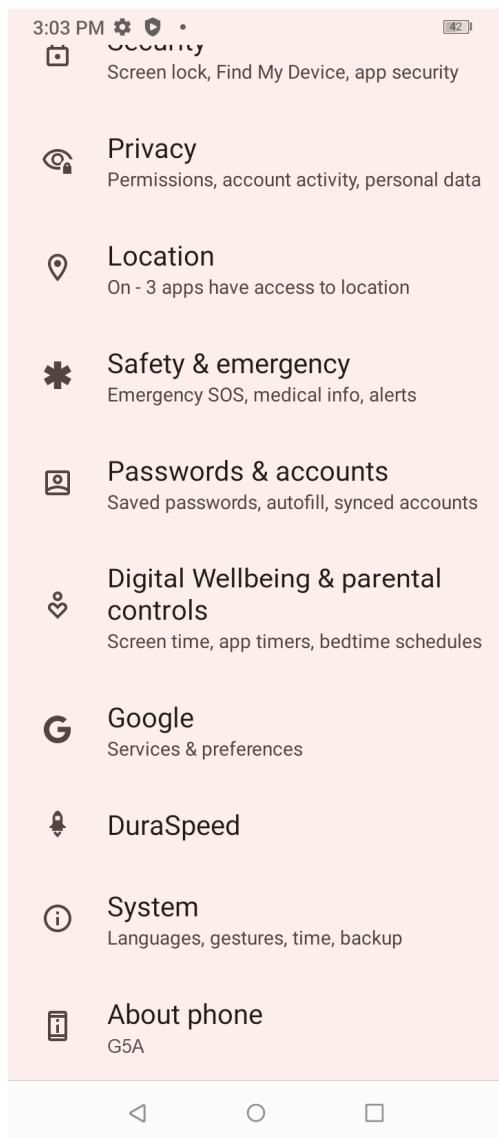

## The E-label information

To access the e-label information, in the device,  
Choose: Settings > About phone > Authentication information

Detailed as follows:

Scroll through the menu to find and select Settings

Scroll down in Settings to find and select About phone

Scroll down in About phone to find and select Authentication information

 System updates

 Device name G5A	 Version information Baseband, kernel version
 Android version 12	 CPU MT8766
 Running memory 4.0 GB	 Storage Available:52 GB Total:64 GB
 Model G5A	 Configuration name
 Authentication information Authentication information	 Legal information User use agreement, Privacy policy
 SIM SIM1:Not available SIM2:Not available	 Status IMEI,IP address
 Build number	