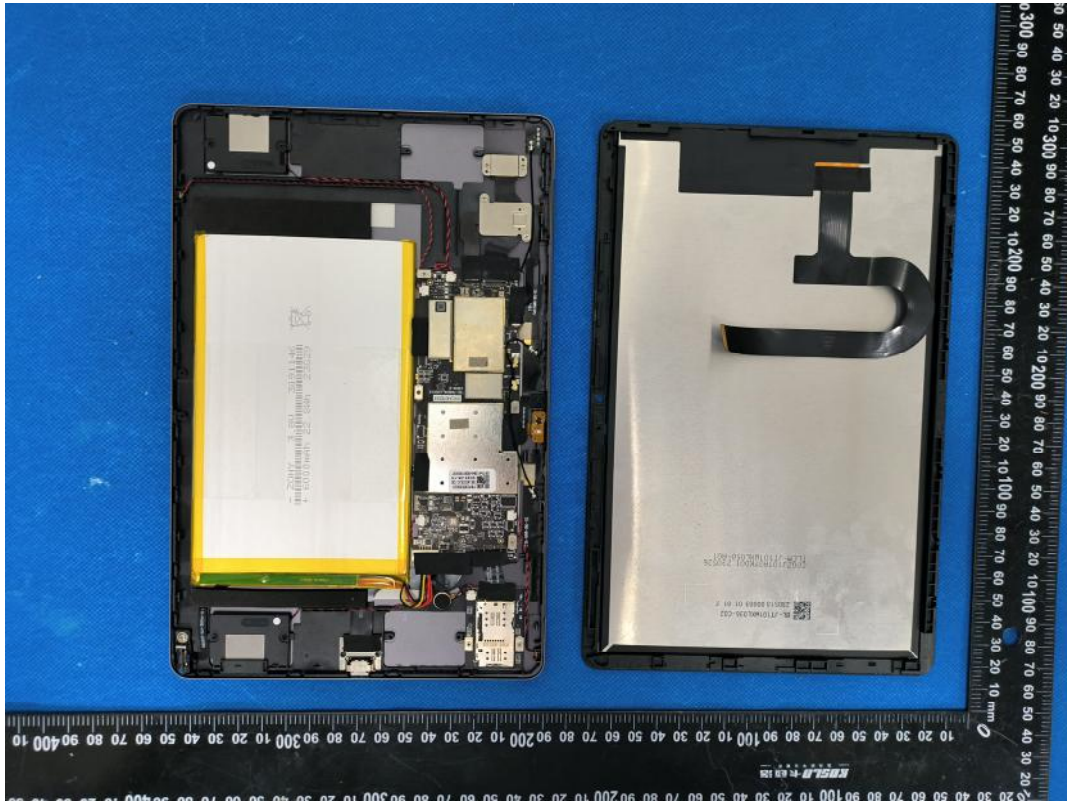

EUT INTERNAL PHOTOGRAPHS

For model G5 Tab

DIV Antenna

Antenna

For model G5 Tab Kids

BT/Wi-Fi Antenna

Main Antenna

DIV Antenna