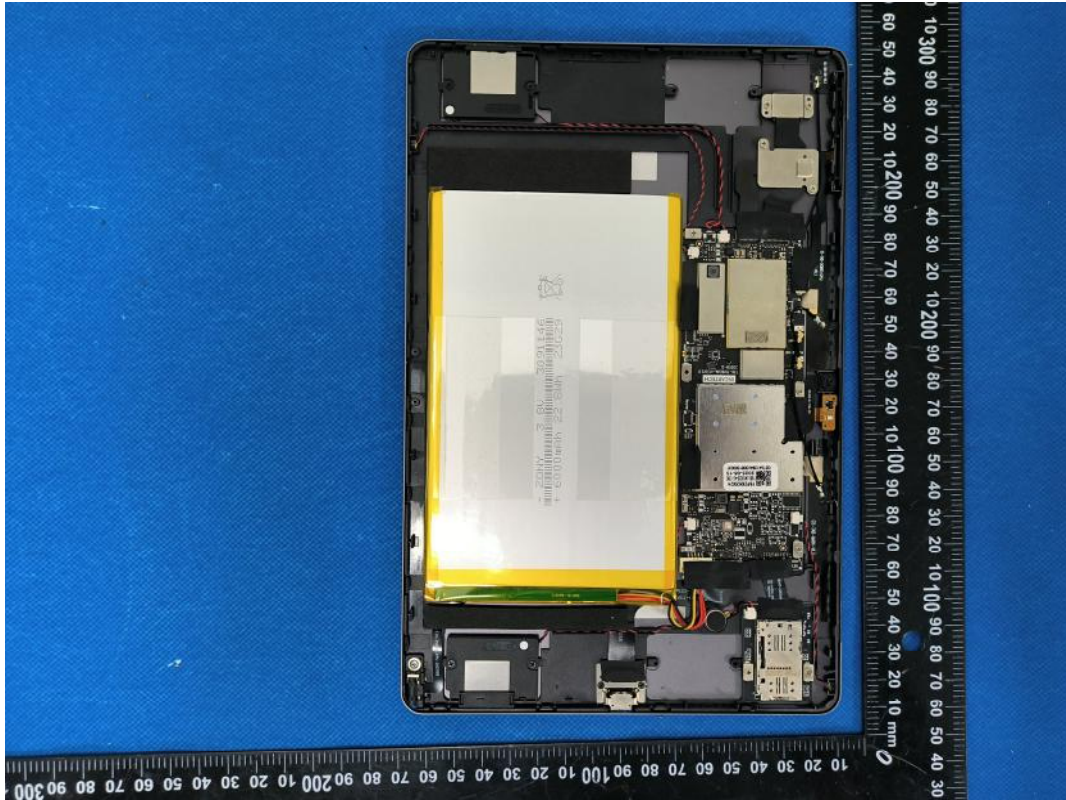

EUT INTERNAL PHOTOGRAPHS

For model G5 Tab

DIV Antenna

Antenna

For model G5 Tab Kids

BT/Wi-Fi Antenna

Main Antenna

DIV Antenna