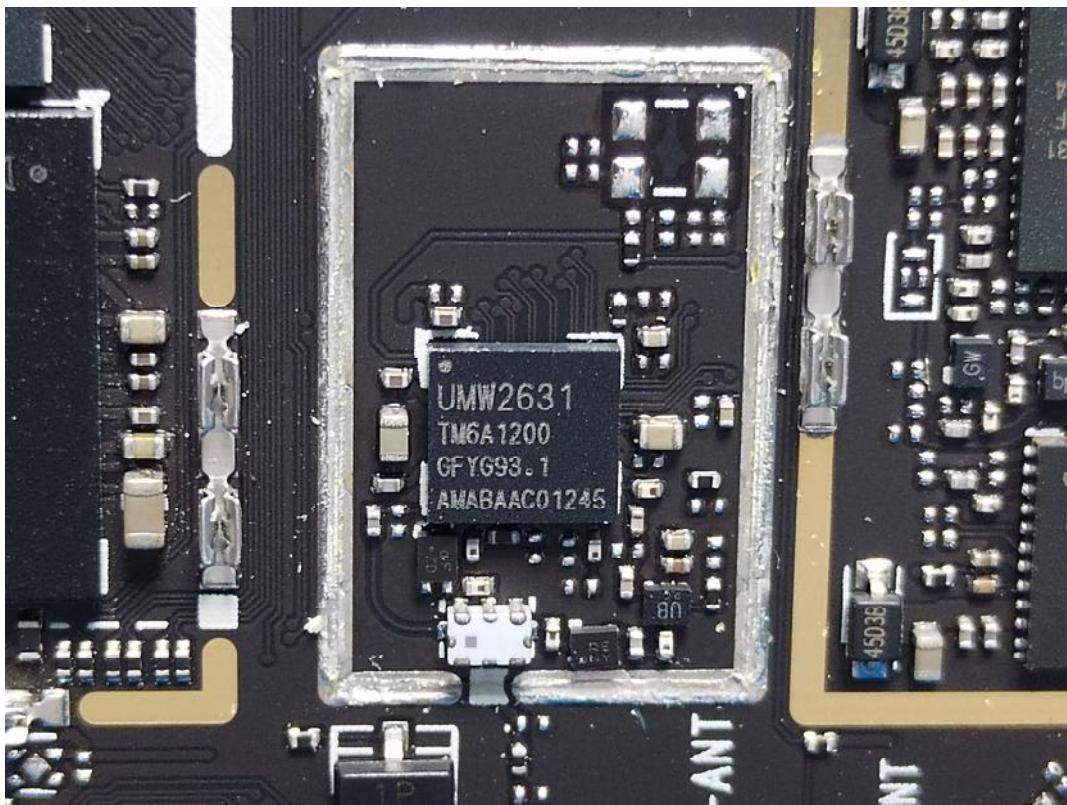

EUT INTERNAL PHOTOGRAPHS

For model G5 Tab

DIV Antenna

Antenna

For model G5 Tab Kids

BT/Wi-Fi Antenna

Main Antenna

DIV Antenna