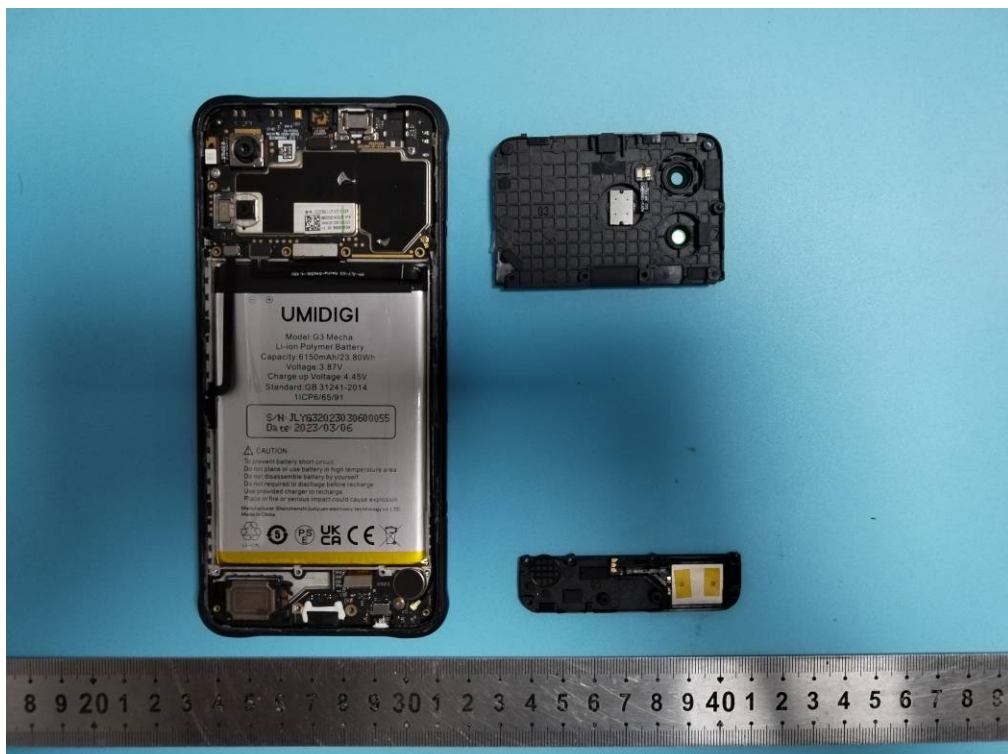

Internal photos

2&3&4G Main ANT
(GSM850, WCDMA B5, LTE B5/B7/B12/41 transmit on Main antenna)

BT & WiFi ANT

5G WIFI ANT

DIV ANT
(PCS1900, WCDMA B2, LTE B2 transmit on DIV antenna)