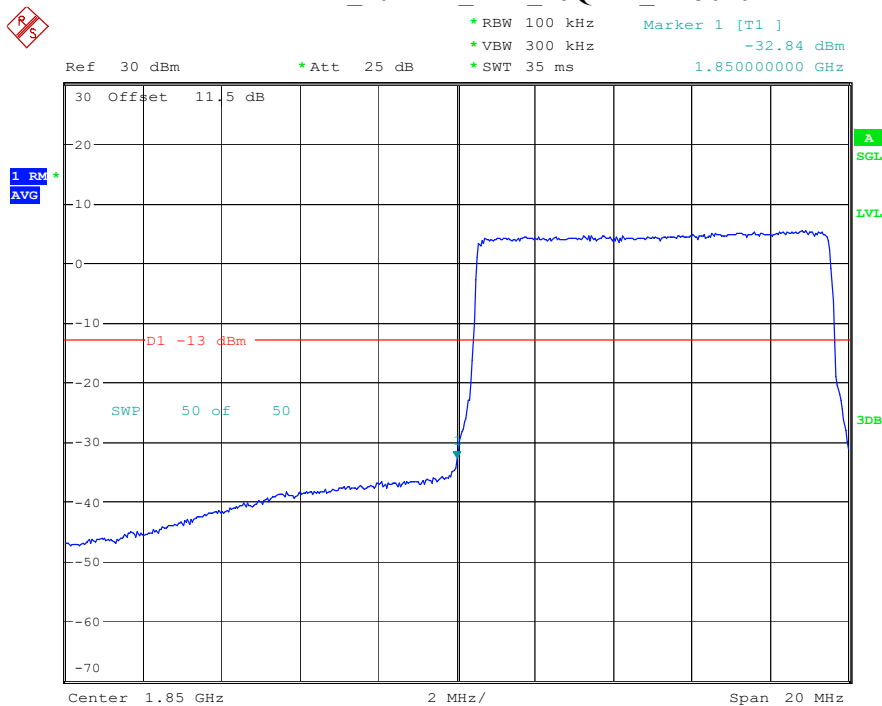

Band 2_5 MHz_High_16QAM_RB25#0

Date: 19.MAY.2023 19:31:02

Band 2_10 MHz_Low_QPSK_RB50#0

Date: 19.MAY.2023 19:31:15

Band 2_10 MHz_Low_16QAM_RB50#0

Date: 19.MAY.2023 19:31:22

Band 2_10 MHz_High_QPSK_RB50#0

Date: 19.MAY.2023 19:31:30