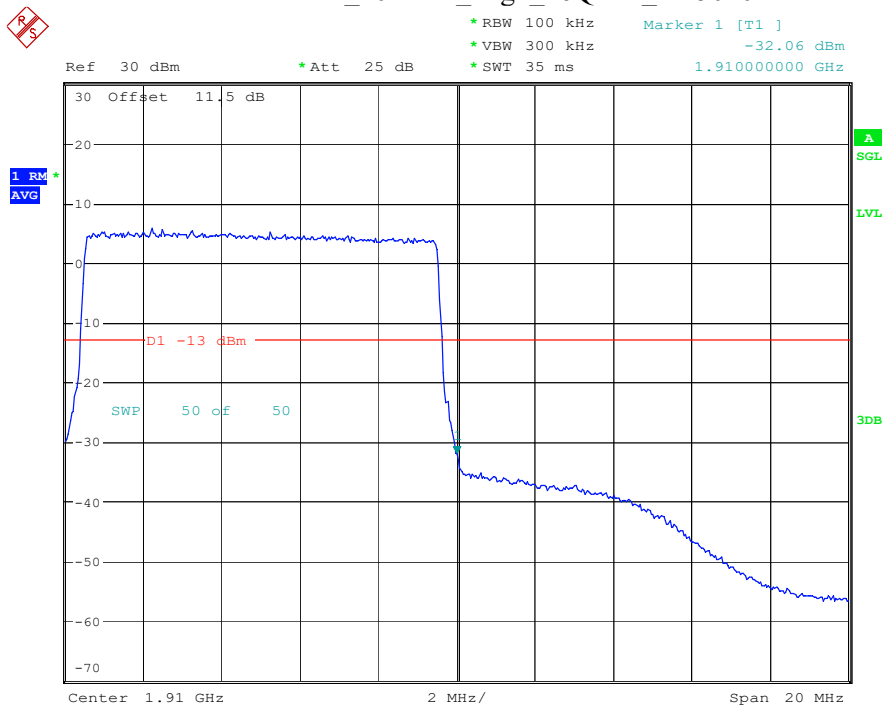

Band 2_10 MHz_High_16QAM_RB50#0

Date: 19.MAY.2023 19:31:38