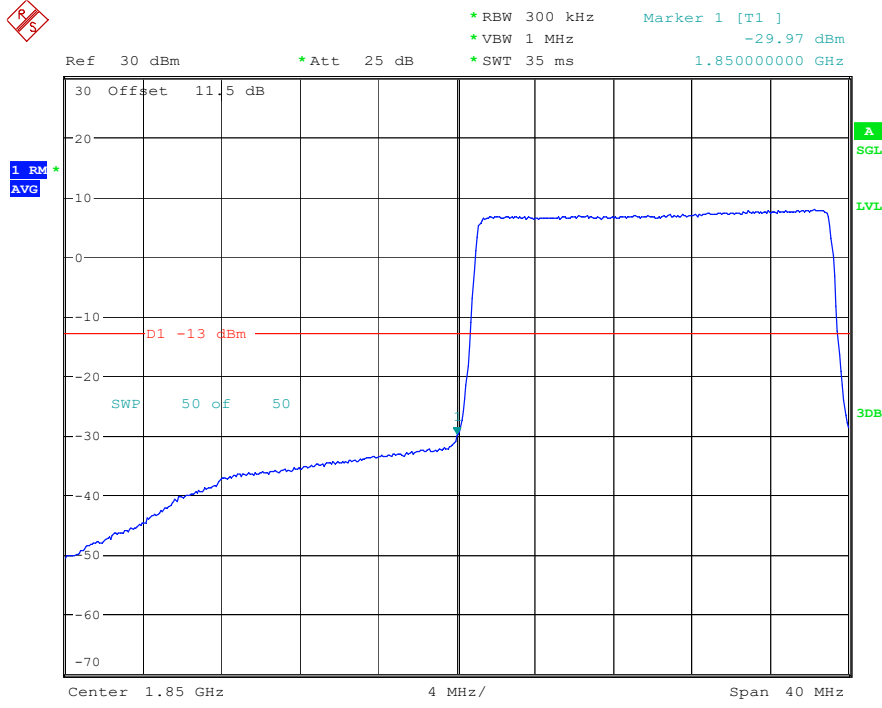

Band 2_20 MHz_Low_QPSK_RB100#0

Date: 19.MAY.2023 19:32:23