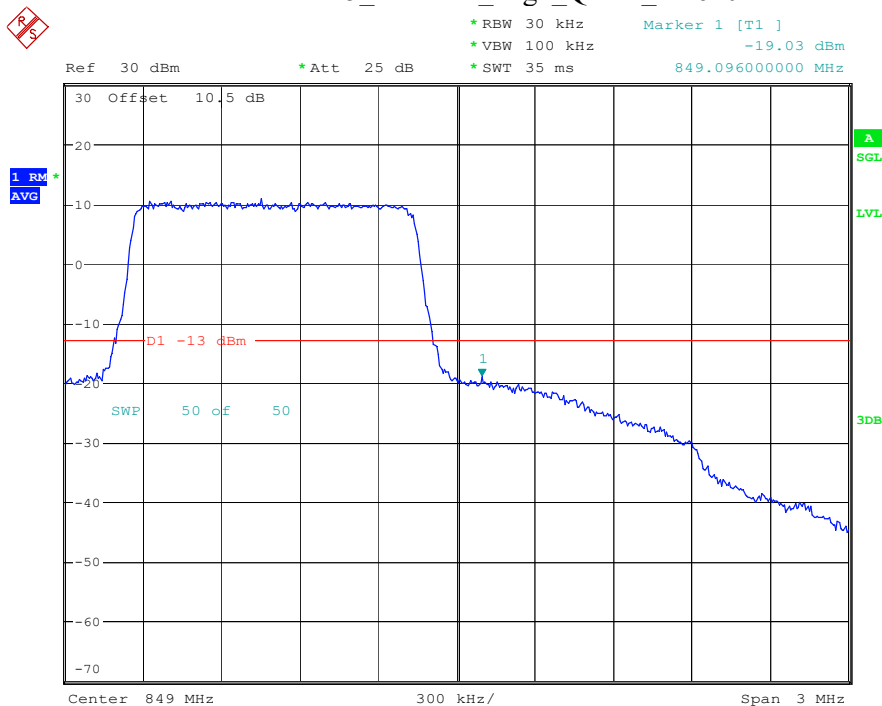

Date: 19.MAY.2023 19:32:37

Band 2_20 MHz_High_16QAM_RB100#0

Date: 19.MAY.2023 19:32:44

Band 5_1.4 MHz_Low_QPSK_RB6#0

Date: 19.MAY.2023 20:34:50

Band 5_1.4 MHz_Low_16QAM_RB6#0

Date: 19.MAY.2023 20:34:56

Band 5_1.4 MHz_High_QPSK_RB6#0