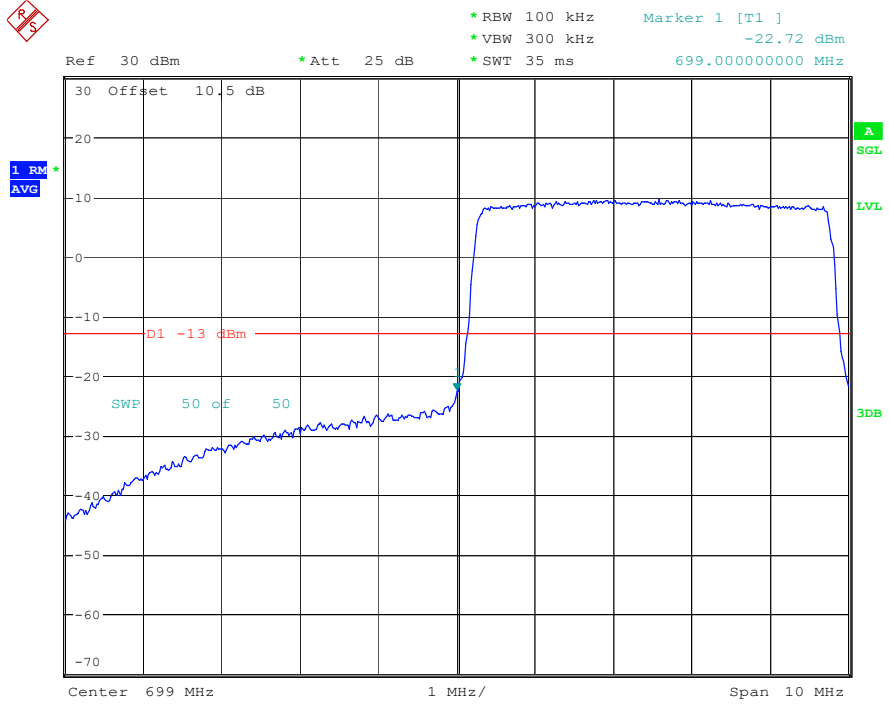

Band 12_5 MHz_Low_QPSK_RB25#0

Date: 19.MAY.2023 20:38:07