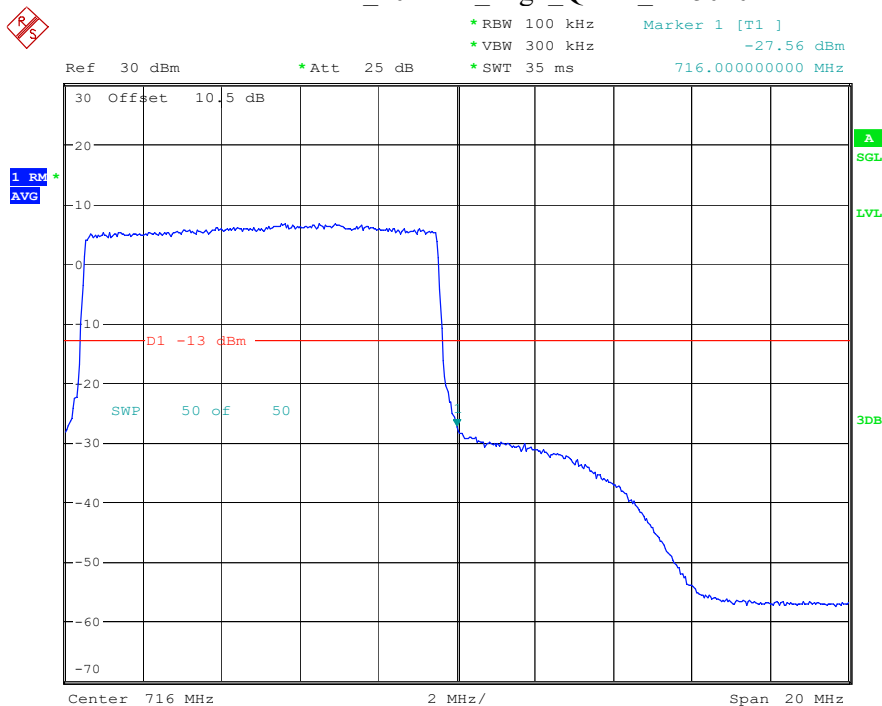

Date: 19.MAY.2023 20:38:26

Band 12_5 MHz_High_16QAM_RB25#0

Date: 19.MAY.2023 20:38:32

Band 12_10 MHz_Low_QPSK_RB50#0

Date: 19.MAY.2023 20:38:45

Band 12_10 MHz_Low_16QAM_RB50#0

Date: 19.MAY.2023 20:38:53

Band 12_10 MHz_High_QPSK_RB50#0