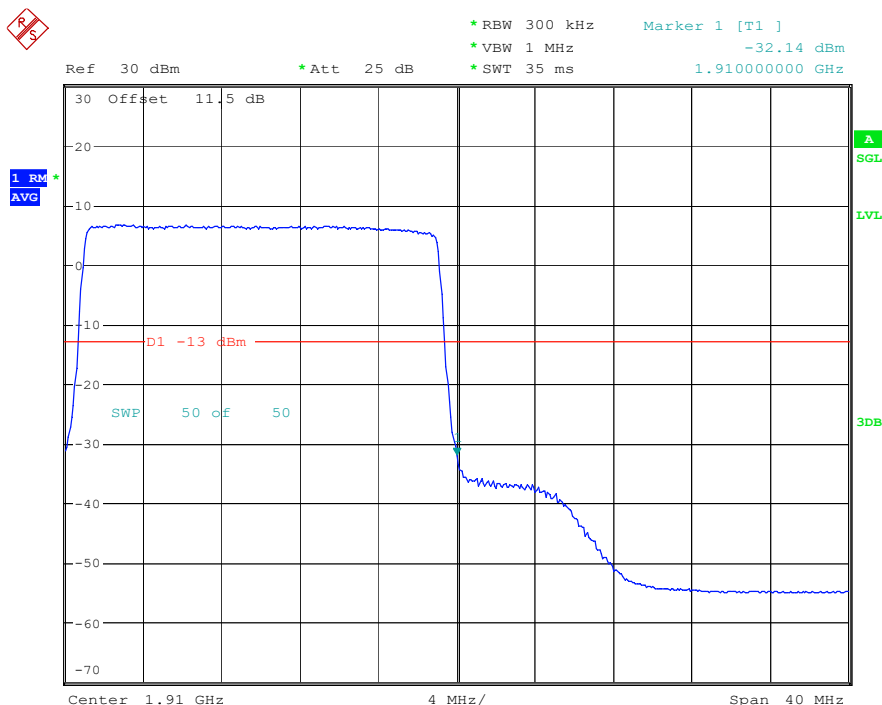

Band 2_20 MHz_High_16QAM_RB100#0

Date: 19.MAY.2023 19:32:44