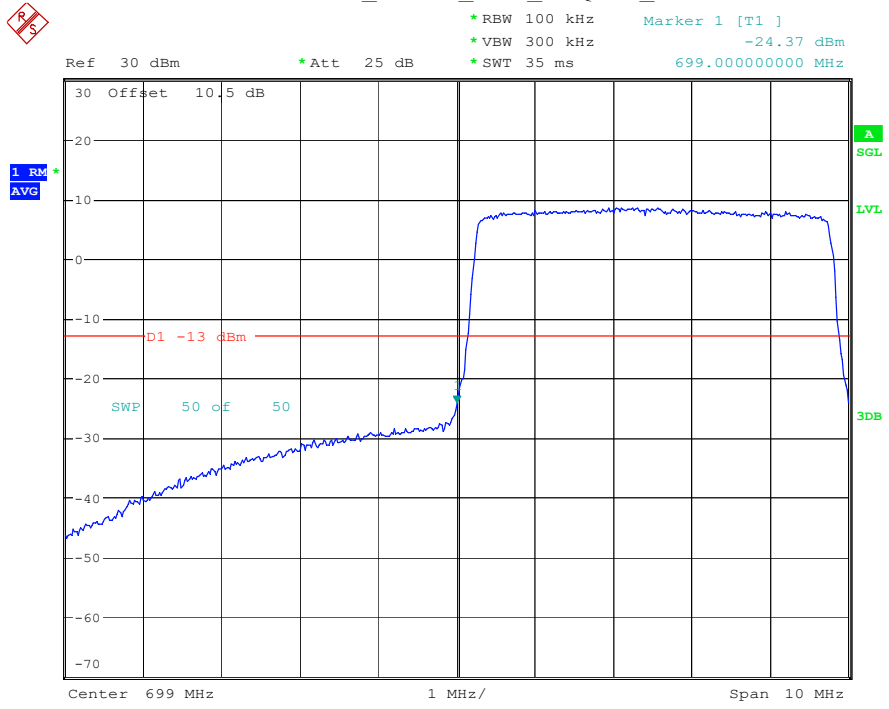

Date: 19.MAY.2023 20:37:44

Band 12_3 MHz_High_16QAM_RB15#0

Date: 19.MAY.2023 20:37:55

Band 12_5 MHz_Low_QPSK_RB25#0

Date: 19.MAY.2023 20:38:07

Band 12_5 MHz_Low_16QAM_RB25#0

Date: 19.MAY.2023 20:38:15

Band 12_5 MHz_High_QPSK_RB25#0