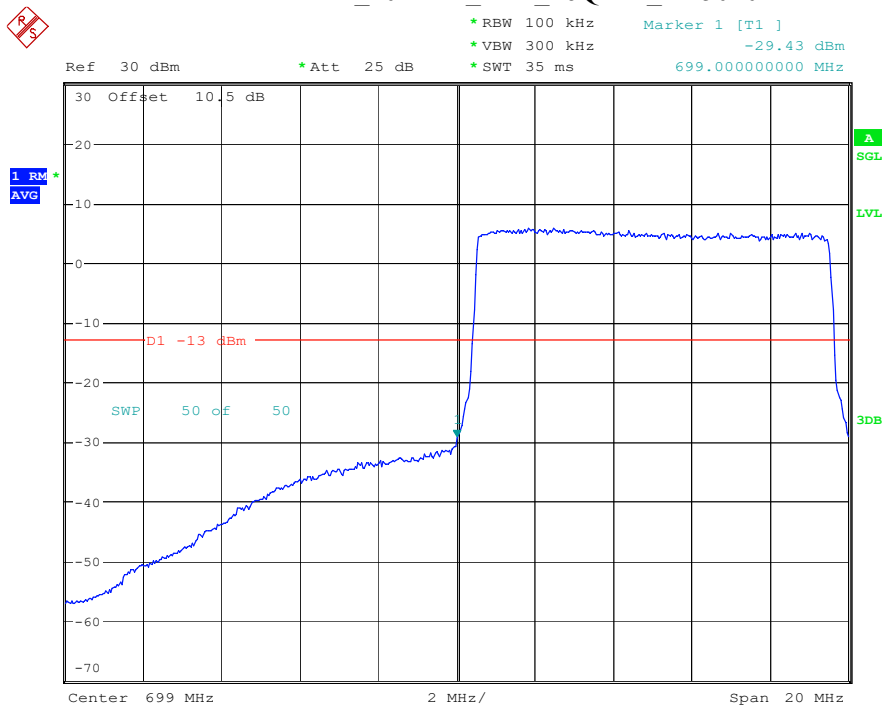

Date: 19.MAY.2023 20:38:26

Band 12_5 MHz_High_16QAM_RB25#0

Date: 19.MAY.2023 20:38:32

Band 12_10 MHz_Low_QPSK_RB50#0

Date: 19.MAY.2023 20:38:45

Band 12_10 MHz_Low_16QAM_RB50#0

Date: 19.MAY.2023 20:38:53

Band 12_10 MHz_High_QPSK_RB50#0

Date: 19.MAY.2023 20:39:01

Band 12_10 MHz_High_16QAM_RB50#0

Date: 19.MAY.2023 20:39:08

Band7-5M-Bandedge-L-16QAM-Full RB

Date: 21.MAY.2023 17:03:07

Band 7-5M-Bandedge-L-QPSK-Full RB

Date: 21.MAY.2023 17:03:34