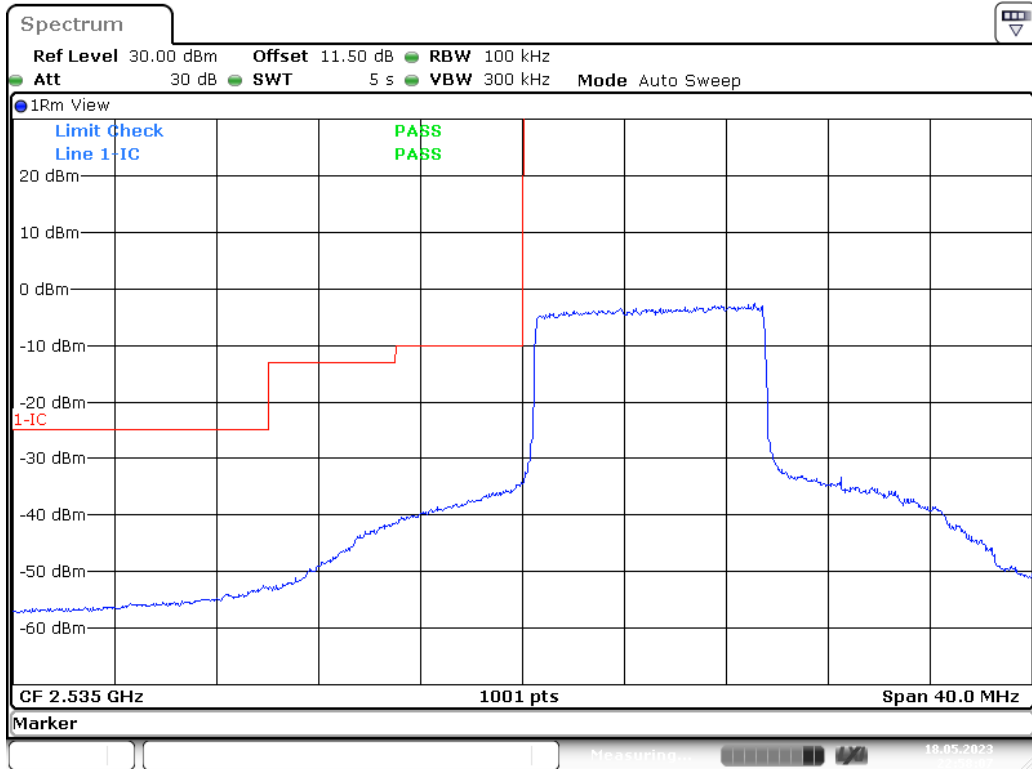

Date: 18.MAY.2023 23:30:08

Band41-10M-Bandedge-QPSK-L

Date: 18.MAY.2023 23:31:36

Band41-10M-Bandedge-QPSK-H

Date: 18.MAY.2023 23:29:49

Band41-15M-Bandedge-16QAM-L

Date: 18.MAY.2023 22:58:07

Band41-15M-Bandedge-16QAM-H