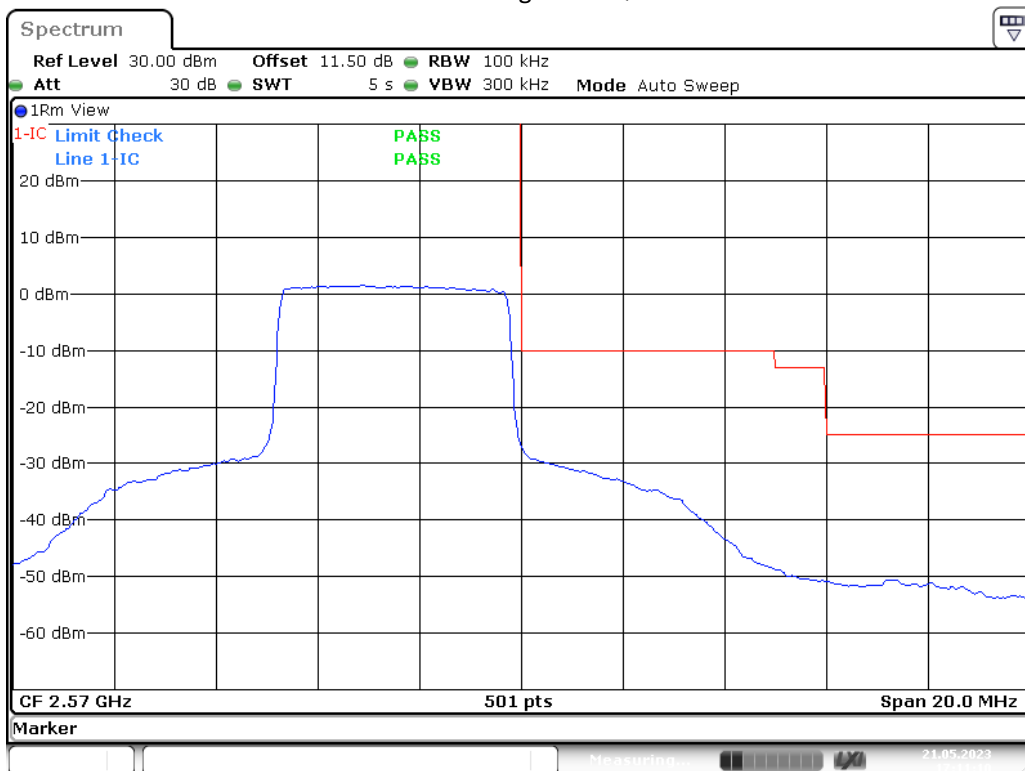

Band 7-5M-Bandedge-H-16QAM-Full RB

Date: 21.MAY.2023 17:09:18

Band 7-5M-Bandedge-H-QPSK-Full RB

Date: 21.MAY.2023 17:08:35

Band 7-10M-Bandedge-L-16QAM-Full RB

Band 7-10M-Bandedge-L-QPSK-Full RB

Band 7-10M-Bandedge-H-16QAM-Full RB

Date: 21.MAY.2023 17:11:10

Band 7-10M-Bandedge-H-QPSK-Full RB

Date: 21.MAY.2023 17:12:07

Band 7-15M-Bandedge-L-16QAM-Full RB

Date: 21.MAY.2023 16:39:58

Band 7-15M-Bandedge-L-QPSK-Full RB

Date: 21.MAY.2023 16:40:52