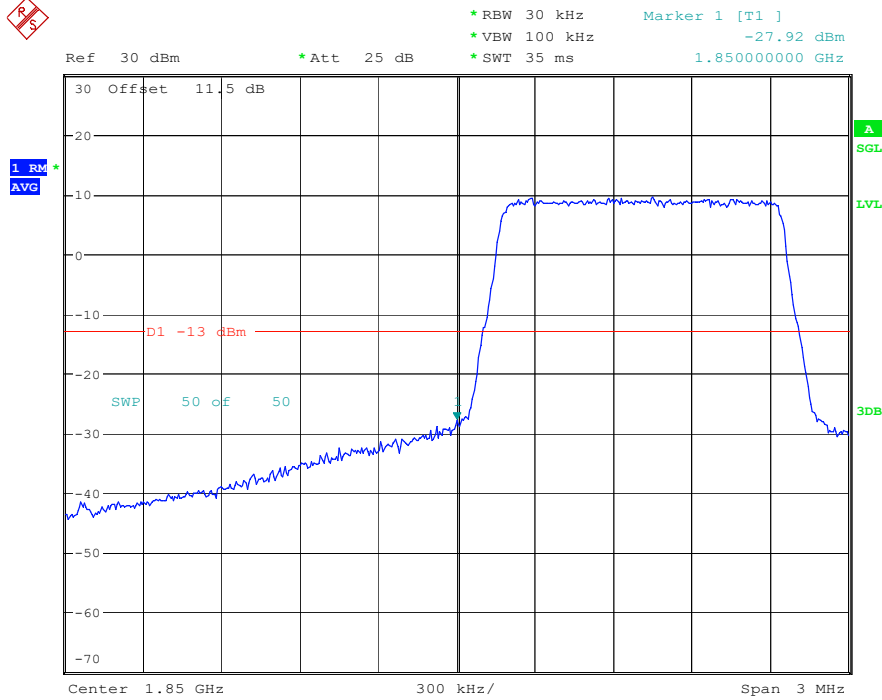

Please refer to following plots:
Band 2_1.4 MHz_Low_QPSK_RB6#0

Date: 19.MAY.2023 19:29:39

Band 2_1.4 MHz_Low_16QAM_RB6#0

Date: 19.MAY.2023 19:29:45

Band 2_1.4 MHz_High_QPSK_RB6#0

Date: 19.MAY.2023 19:29:52