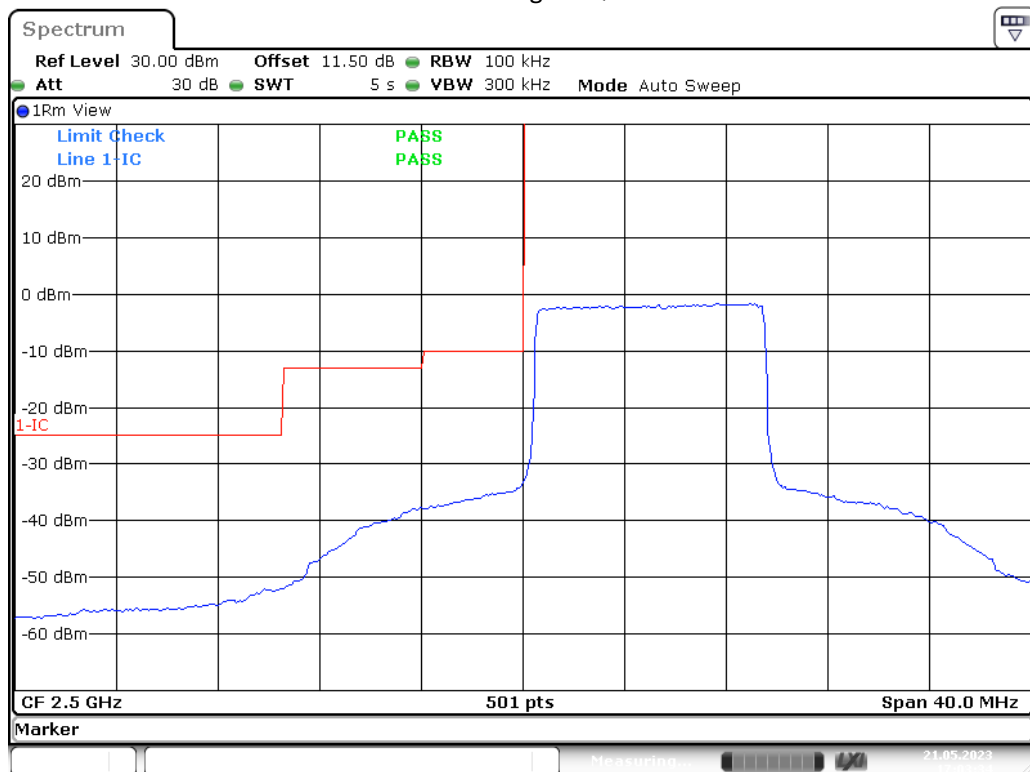

Date: 19.MAY.2023 20:39:01

Band 12_10 MHz_High_16QAM_RB50#0

Date: 19.MAY.2023 20:39:08

Band7-5M-Bandedge-L-16QAM-Full RB

Date: 21.MAY.2023 17:03:07

Band 7-5M-Bandedge-L-QPSK-Full RB

Date: 21.MAY.2023 17:03:34