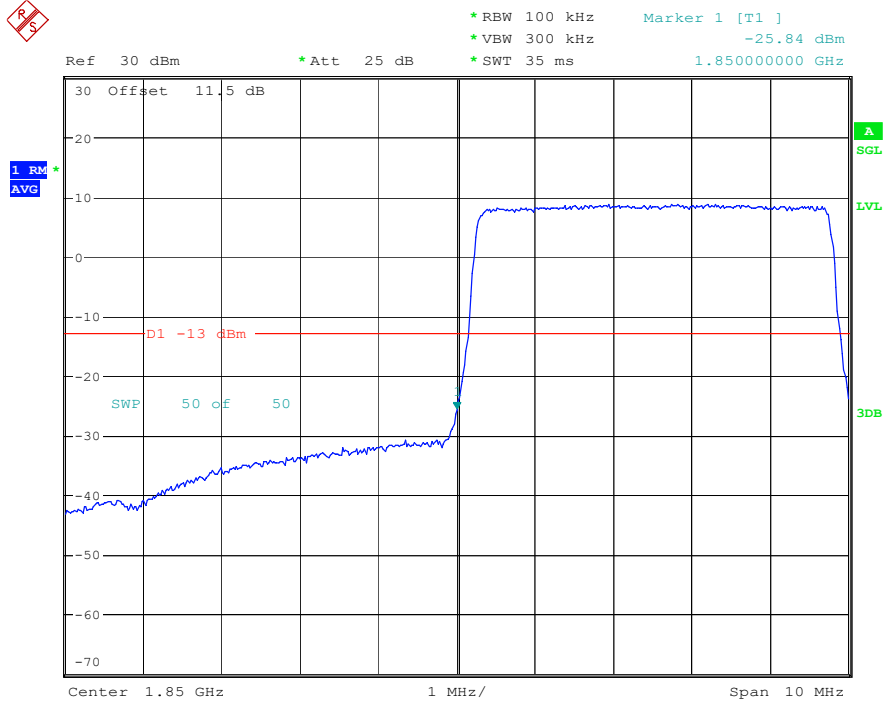

Band 2_5 MHz_Low_QPSK_RB25#0

Date: 19.MAY.2023 19:30:41