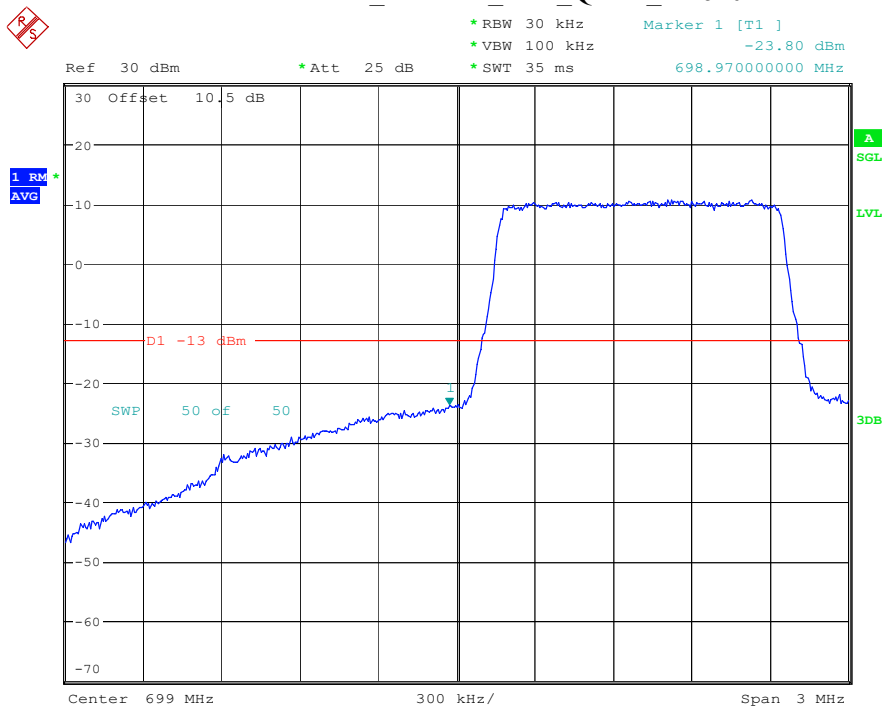

Date: 19.MAY.2023 20:36:04

Band 5_5 MHz_High_16QAM_RB25#0

Date: 19.MAY.2023 20:36:11

Band 5_10 MHz_Low_QPSK_RB50#0

Date: 19.MAY.2023 20:36:23

Band 5_10 MHz_Low_16QAM_RB50#0

Date: 19.MAY.2023 20:36:30

Band 5_10 MHz_High_QPSK_RB50#0

Date: 19.MAY.2023 20:36:39

Band 5_10 MHz_High_16QAM_RB50#0

Date: 19.MAY.2023 20:36:47

Band 12_1.4 MHz_Low_QPSK_RB6#0

Date: 19.MAY.2023 20:37:00

Band 12_1.4 MHz_Low_16QAM_RB6#0

Date: 19.MAY.2023 20:37:06

Band 12_1.4 MHz_High_QPSK_RB6#0