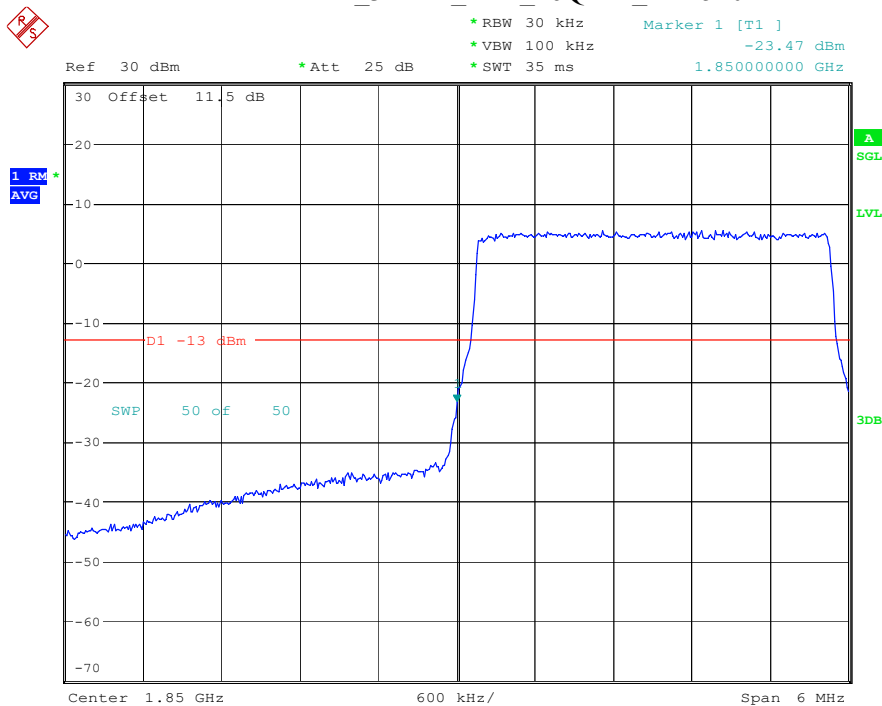

Band 2_1.4 MHz_High_16QAM_RB6#0

Date: 19.MAY.2023 19:29:59

Band 2_3 MHz_Low_QPSK_RB15#0

Date: 19.MAY.2023 19:30:10

Band 2_3 MHz_Low_16QAM_RB15#0

Date: 19.MAY.2023 19:30:16

Band 2_3 MHz_High_QPSK_RB15#0

Date: 19.MAY.2023 19:30:23