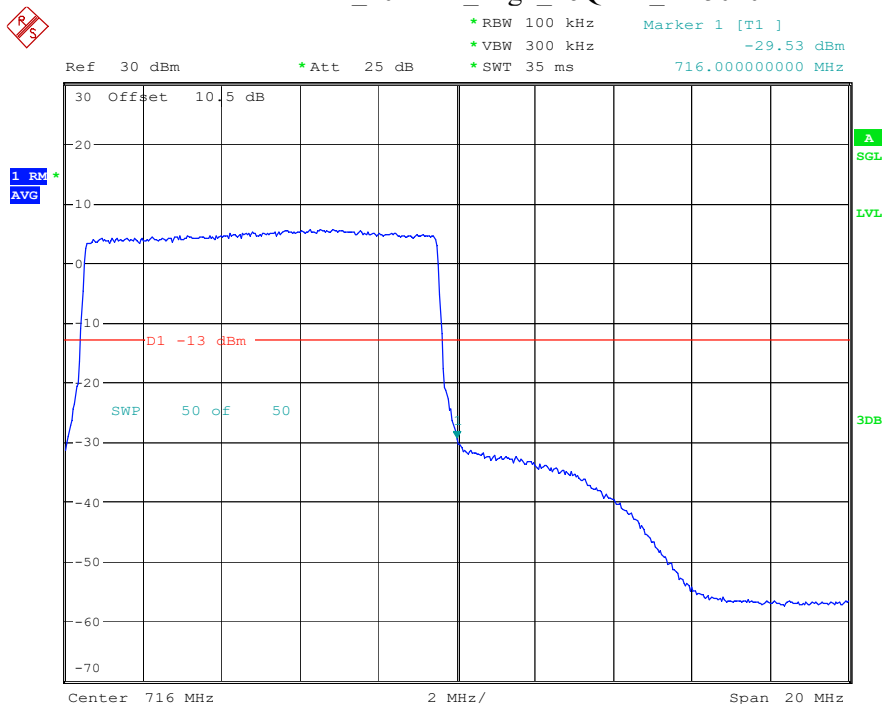

Band 12_10 MHz_High_16QAM_RB50#0

Date: 19.MAY.2023 20:39:08