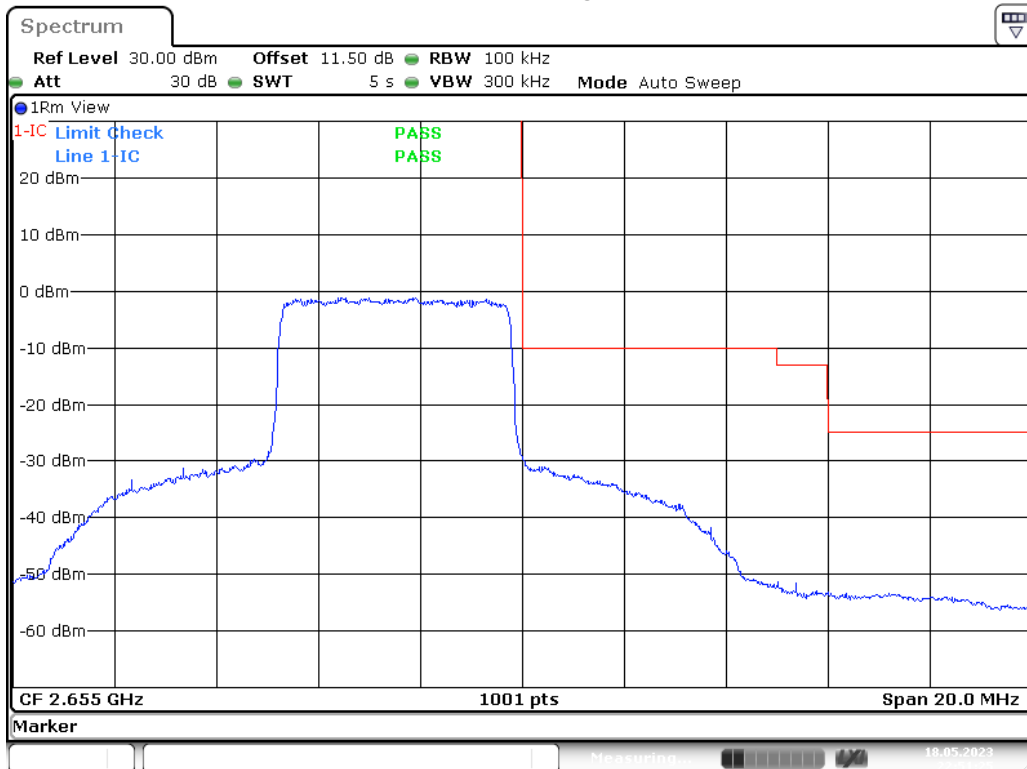

Band41-20M-Bandedge-QPSK-H

Date: 18.MAY.2023 22:51:25