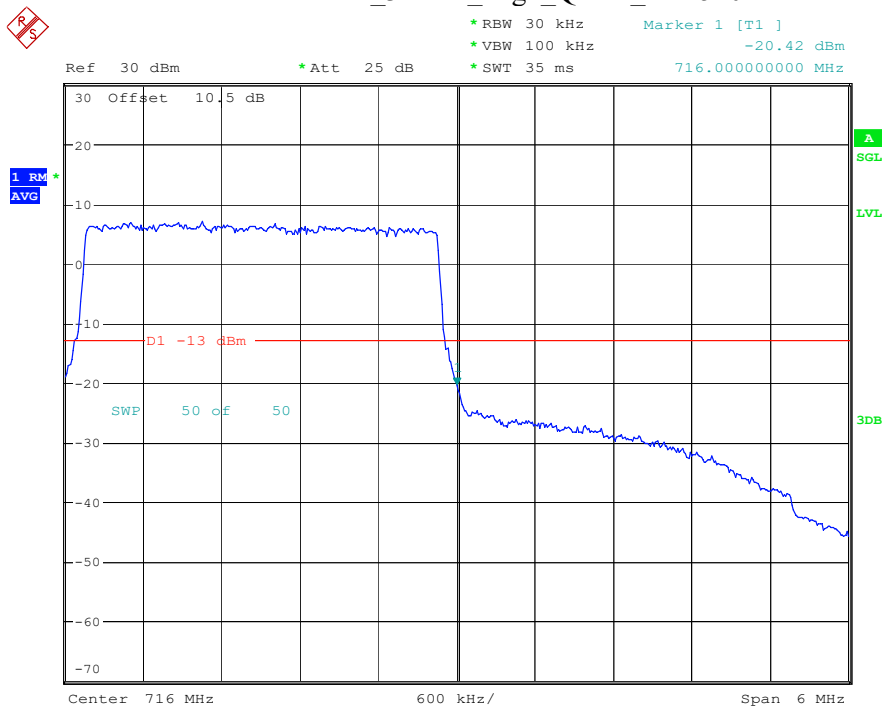

Date: 19.MAY.2023 20:37:13

Band 12_1.4 MHz_High_16QAM_RB6#0

Date: 19.MAY.2023 20:37:19

Band 12_3 MHz_Low_QPSK_RB15#0

Date: 19.MAY.2023 20:37:31

Band 12_3 MHz_Low_16QAM_RB15#0

Date: 19.MAY.2023 20:37:38

Band 12_3 MHz_High_QPSK_RB15#0

Date: 19.MAY.2023 20:37:44

Band 12_3 MHz_High_16QAM_RB15#0

Date: 19.MAY.2023 20:37:55

Band 12_5 MHz_Low_QPSK_RB25#0

Date: 19.MAY.2023 20:38:07

Band 12_5 MHz_Low_16QAM_RB25#0

Date: 19.MAY.2023 20:38:15

Band 12_5 MHz_High_QPSK_RB25#0