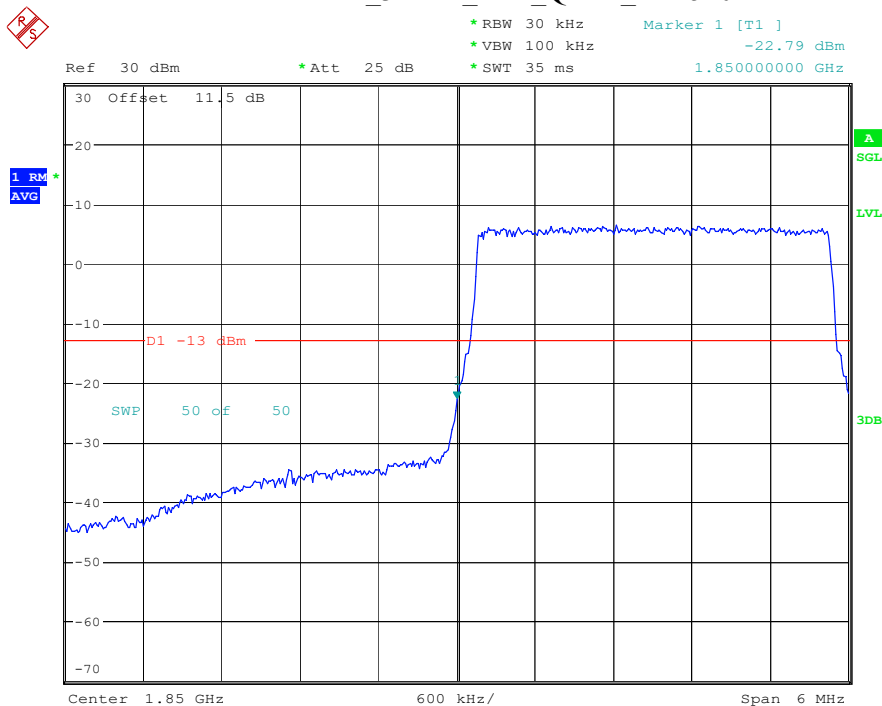

Band 2_3 MHz_Low_QPSK_RB15#0

Date: 19.MAY.2023 19:30:10