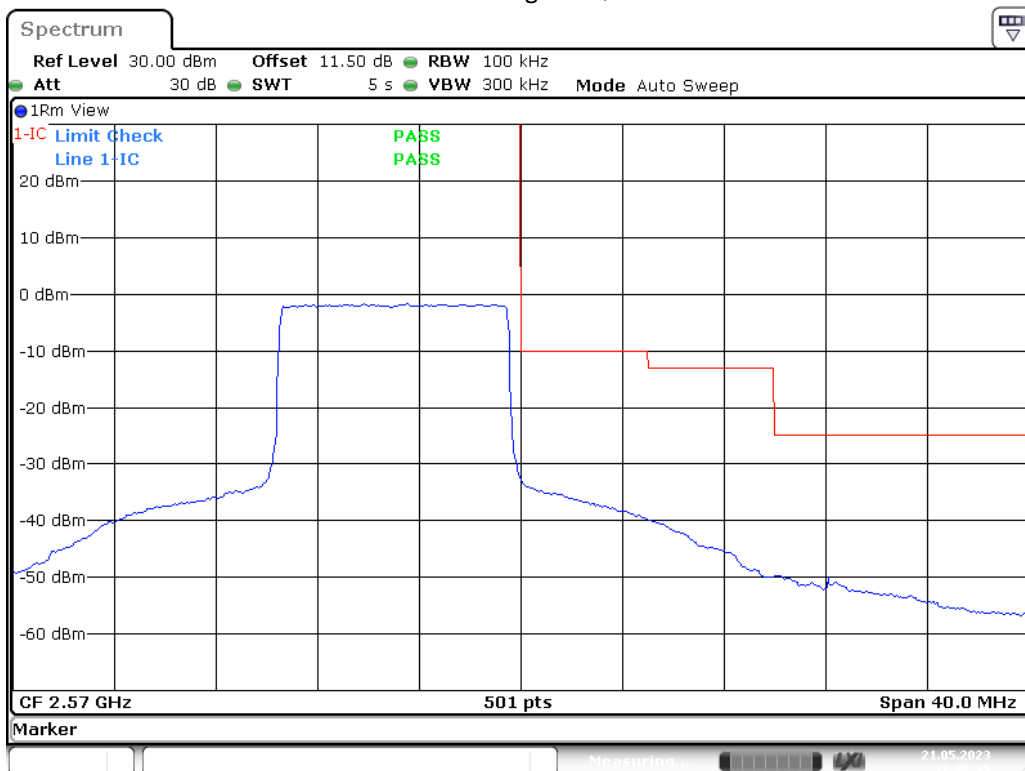

Band 7-5M-Bandedge-H-QPSK-Full RB

Date: 21.MAY.2023 17:08:35