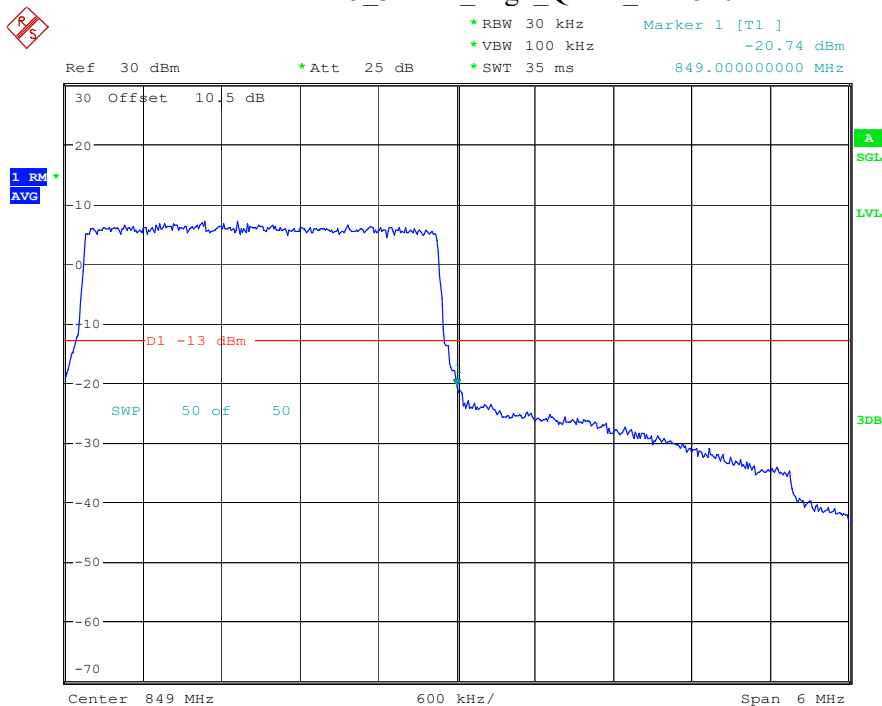

Date: 19.MAY.2023 20:35:03

Band 5_1.4 MHz_High_16QAM_RB6#0

Date: 19.MAY.2023 20:35:09

Band 5_3 MHz_Low_QPSK_RB15#0

Date: 19.MAY.2023 20:35:20

Band 5_3 MHz_Low_16QAM_RB15#0

Date: 19.MAY.2023 20:35:26

Band 5_3 MHz_High_QPSK_RB15#0