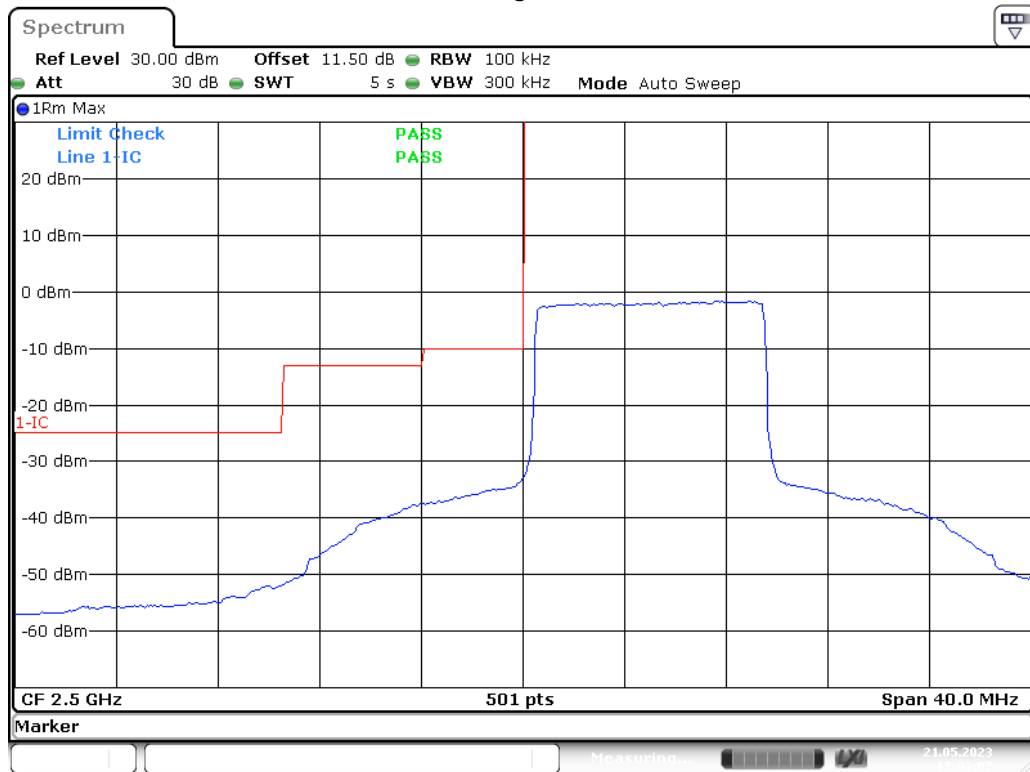

Band7-5M-Bandedge-L-16QAM-Full RB

Date: 21.MAY.2023 17:03:07