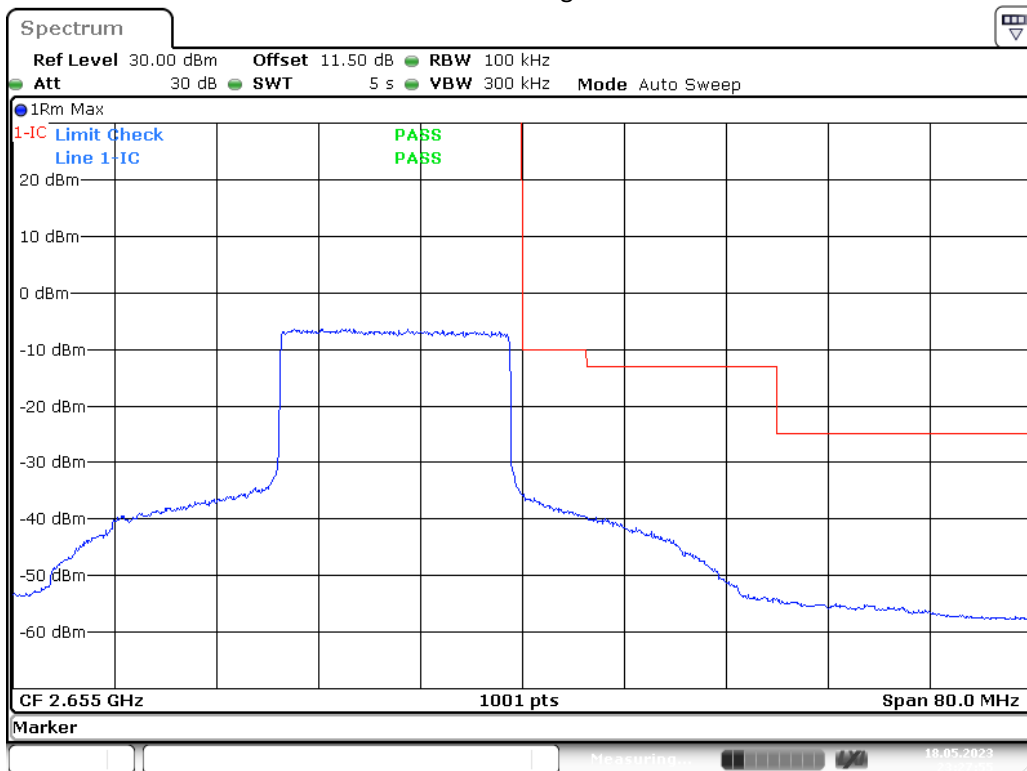

Date: 21.MAY.2023 16:48:49

Band 7-20M-Bandedge-H-16QAM-Full RB

Date: 21.MAY.2023 16:47:16

Band 7-20M-Bandedge-H-QPSK-Full RB

Date: 21.MAY.2023 16:48:03

Band41-5M-Bandedge-16QAM-L

Date: 18.MAY.2023 23:26:02

Band41-5M-Bandedge-16QAM-H