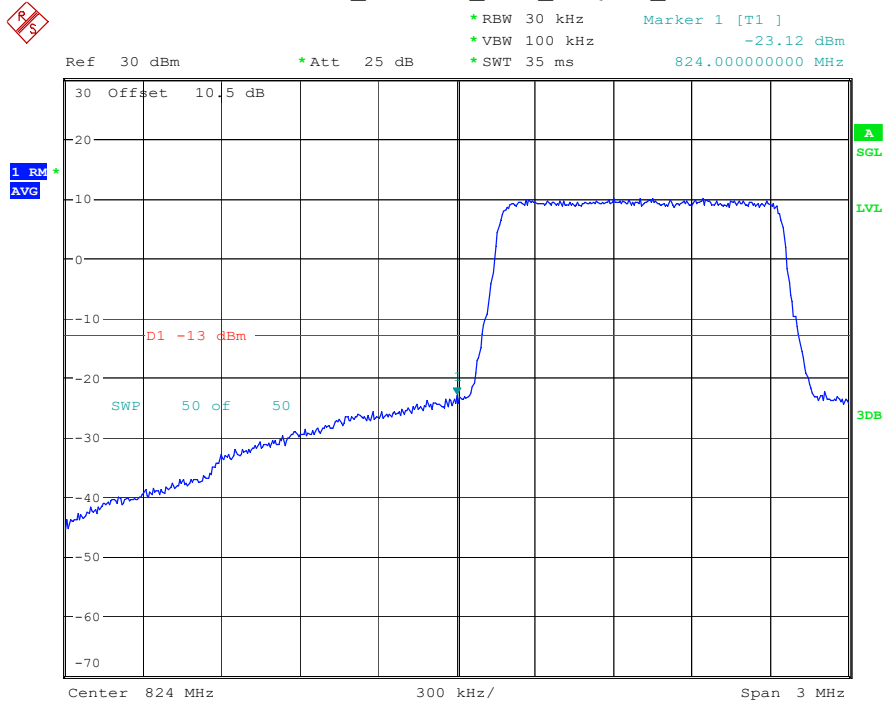

Date: 19.MAY.2023 19:32:37

Band 2_20 MHz_High_16QAM_RB100#0

Date: 19.MAY.2023 19:32:44

Band 5_1.4 MHz_Low_QPSK_RB6#0

Date: 19.MAY.2023 20:34:50

Band 5_1.4 MHz_Low_16QAM_RB6#0

Date: 19.MAY.2023 20:34:56

Band 5_1.4 MHz_High_QPSK_RB6#0