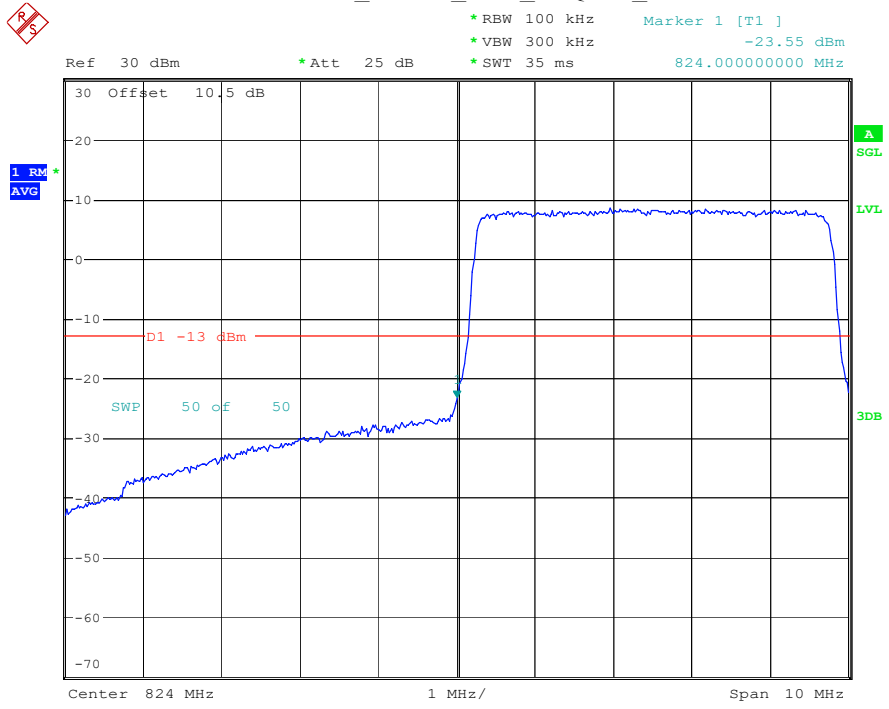

Date: 19.MAY.2023 20:35:33

Band 5_3 MHz_High_16QAM_RB15#0

Date: 19.MAY.2023 20:35:39

Band 5_5 MHz_Low_QPSK_RB25#0

Date: 19.MAY.2023 20:35:51

Band 5_5 MHz_Low_16QAM_RB25#0

Date: 19.MAY.2023 20:35:57

Band 5_5 MHz_High_QPSK_RB25#0