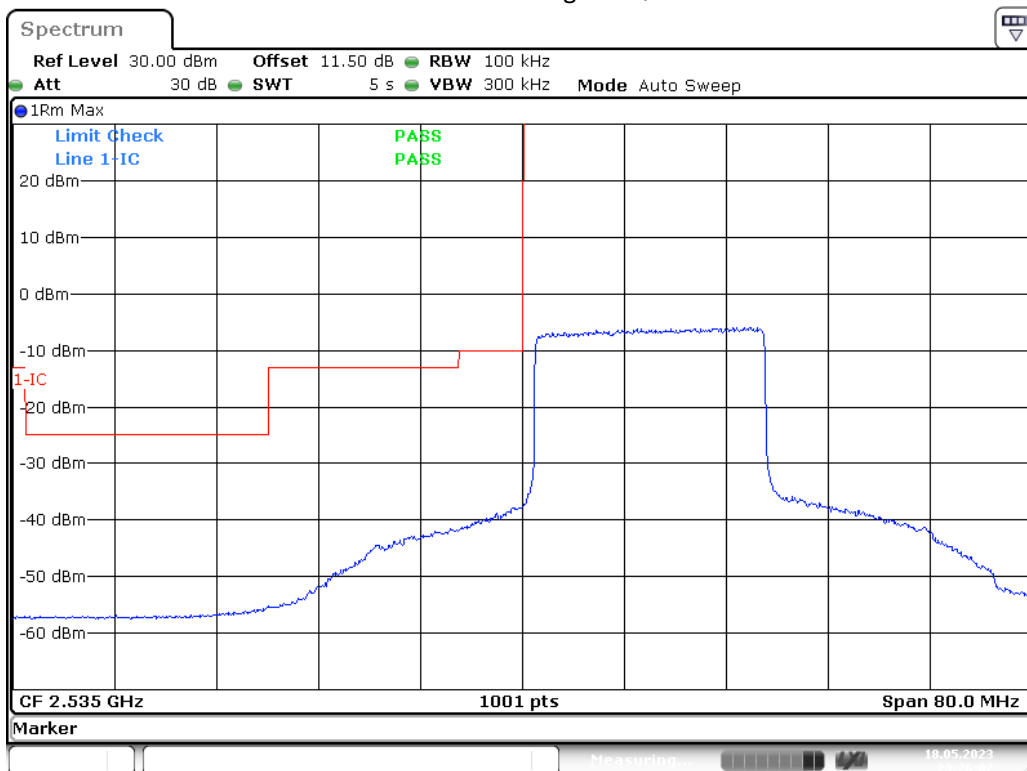

Date: 21.MAY.2023 16:48:49

Band 7-20M-Bandedge-H-16QAM-Full RB

Date: 21.MAY.2023 16:47:16

Band 7-20M-Bandedge-H-QPSK-Full RB

Date: 21.MAY.2023 16:48:03

Band41-5M-Bandedge-16QAM-L

Date: 18.MAY.2023 23:26:02

Band41-5M-Bandedge-16QAM-H