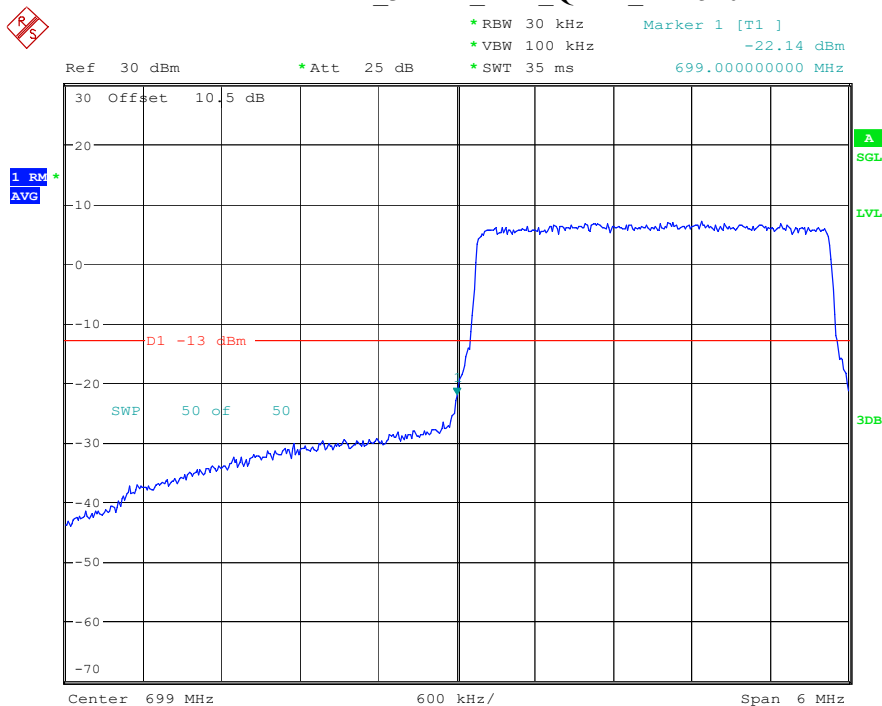

Date: 19.MAY.2023 20:36:39

Band 5_10 MHz_High_16QAM_RB50#0

Date: 19.MAY.2023 20:36:47

Band 12_1.4 MHz_Low_QPSK_RB6#0

Date: 19.MAY.2023 20:37:00

Band 12_1.4 MHz_Low_16QAM_RB6#0

Date: 19.MAY.2023 20:37:06

Band 12_1.4 MHz_High_QPSK_RB6#0

Date: 19.MAY.2023 20:37:13

Band 12_1.4 MHz_High_16QAM_RB6#0

Date: 19.MAY.2023 20:37:19

Band 12_3 MHz_Low_QPSK_RB15#0

Date: 19.MAY.2023 20:37:31

Band 12_3 MHz_Low_16QAM_RB15#0

Date: 19.MAY.2023 20:37:38

Band 12_3 MHz_High_QPSK_RB15#0