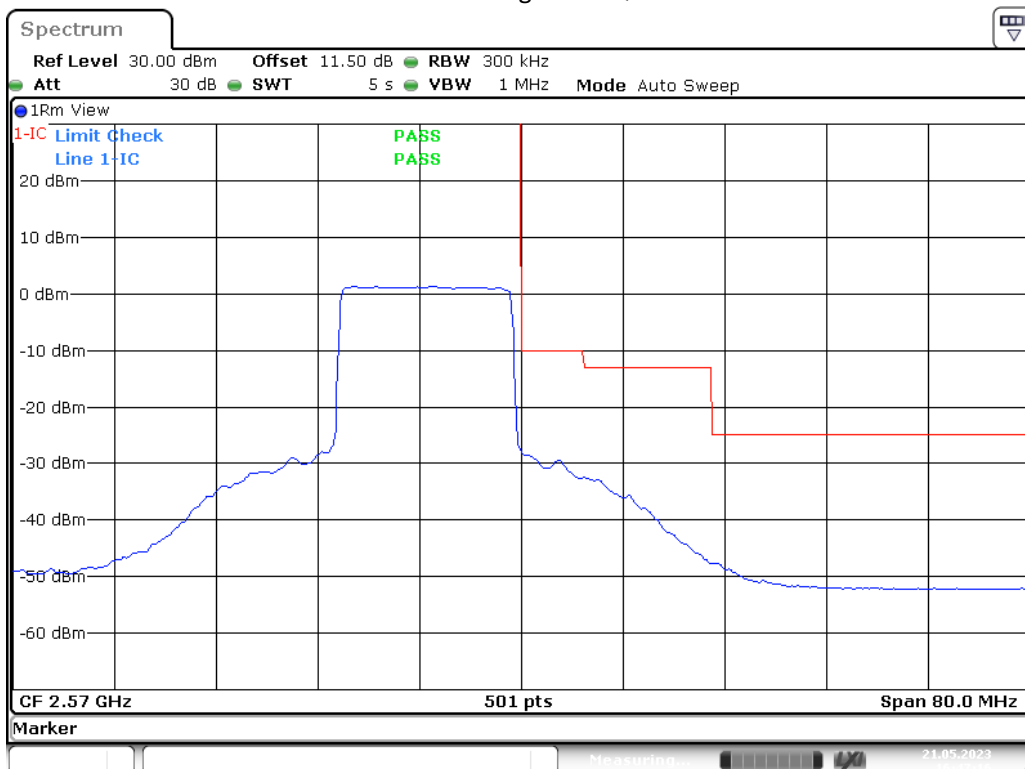

Band 7-15M-Bandedge-H-16QAM-Full RB

Date: 21.MAY.2023 16:43:01

Band 7-15M-Bandedge-H-QPSK-Full RB

Date: 21.MAY.2023 16:42:22

Band 7-20M-Bandedge-L-16QAM-Full RB

Date: 21.MAY.2023 16:49:24

Band 7-20M-Bandedge-L-QPSK-Full RB

Date: 21.MAY.2023 16:48:49

Band 7-20M-Bandedge-H-16QAM-Full RB

Date: 21.MAY.2023 16:47:16

Band 7-20M-Bandedge-H-QPSK-Full RB

Date: 21.MAY.2023 16:48:03

Band41-5M-Bandedge-16QAM-L

Date: 18.MAY.2023 23:26:02

Band41-5M-Bandedge-16QAM-H