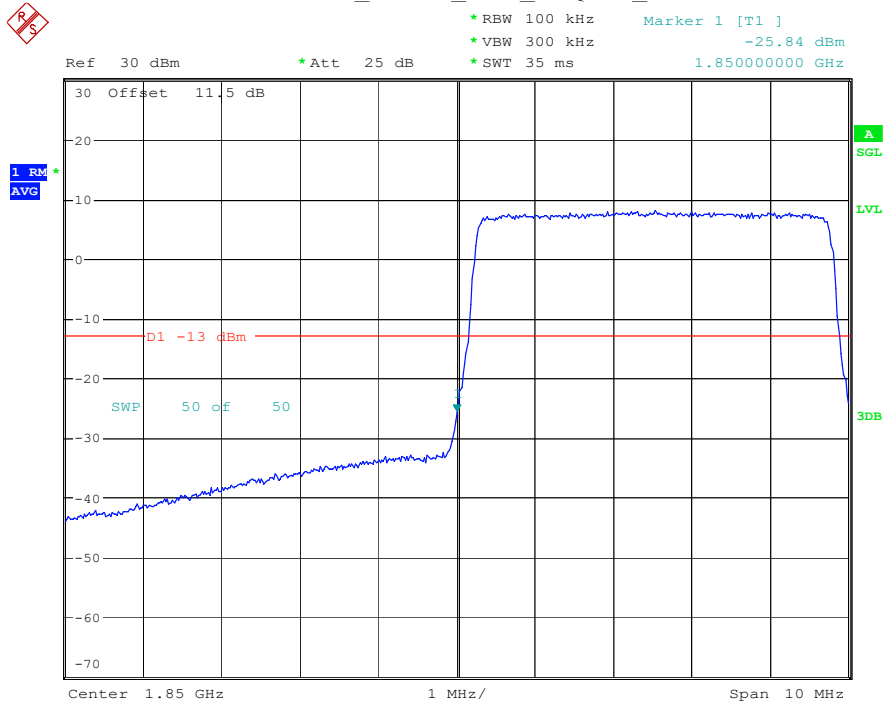

Band 2_3 MHz_High_16QAM_RB15#0

Date: 19.MAY.2023 19:30:30

Band 2_5 MHz_Low_QPSK_RB25#0

Date: 19.MAY.2023 19:30:41

Band 2_5 MHz_Low_16QAM_RB25#0

Date: 19.MAY.2023 19:30:47

Band 2_5 MHz_High_QPSK_RB25#0

Date: 19.MAY.2023 19:30:55