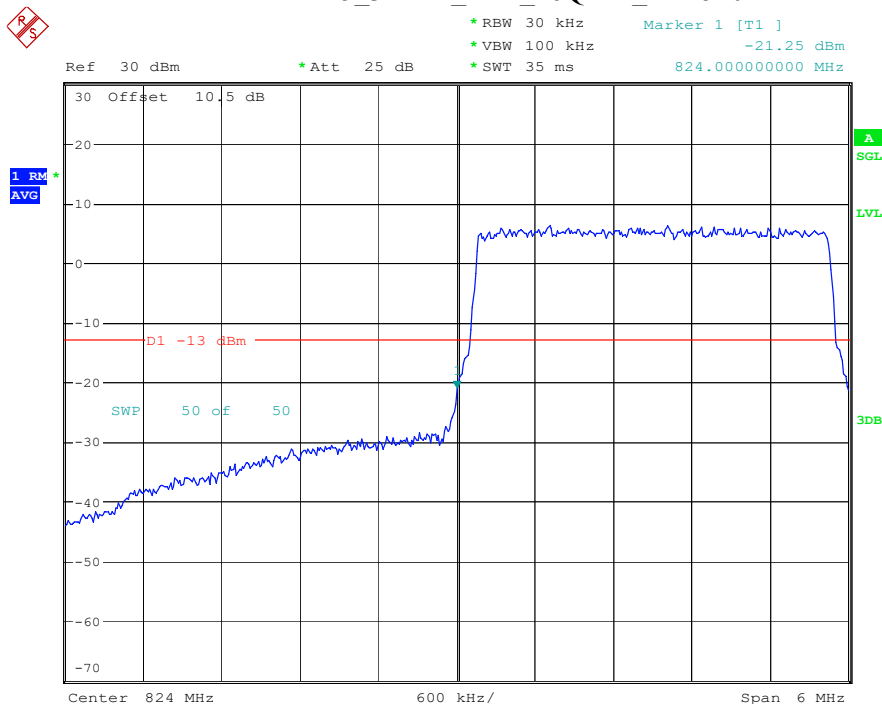

Date: 19.MAY.2023 20:35:03

Band 5_1.4 MHz_High_16QAM_RB6#0

Date: 19.MAY.2023 20:35:09

Band 5_3 MHz_Low_QPSK_RB15#0

Date: 19.MAY.2023 20:35:20

Band 5_3 MHz_Low_16QAM_RB15#0

Date: 19.MAY.2023 20:35:26

Band 5_3 MHz_High_QPSK_RB15#0