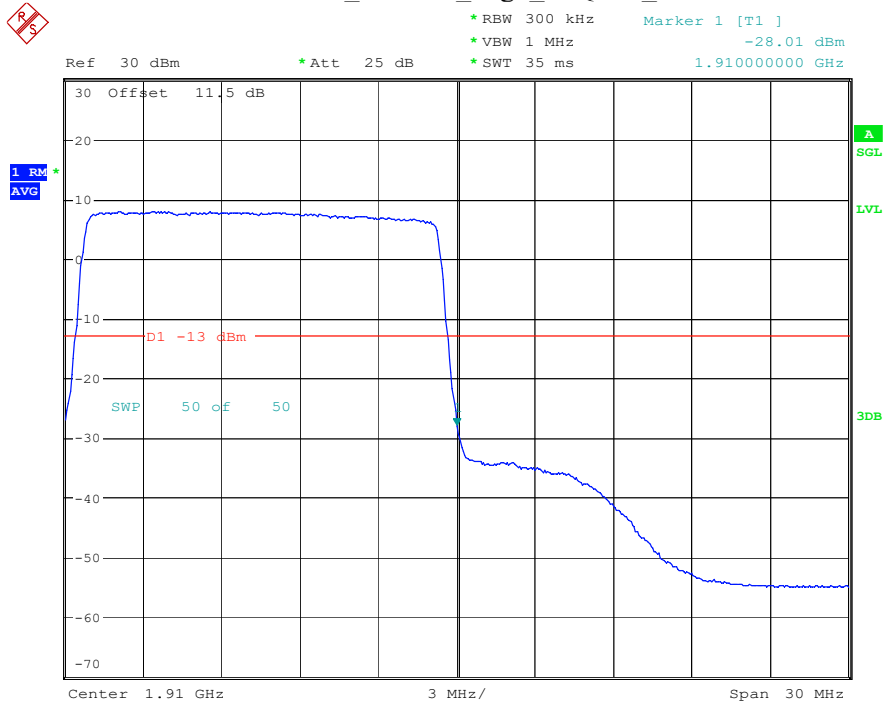

Band 2_15 MHz_High_16QAM_RB75#0

Date: 19.MAY.2023 19:32:11