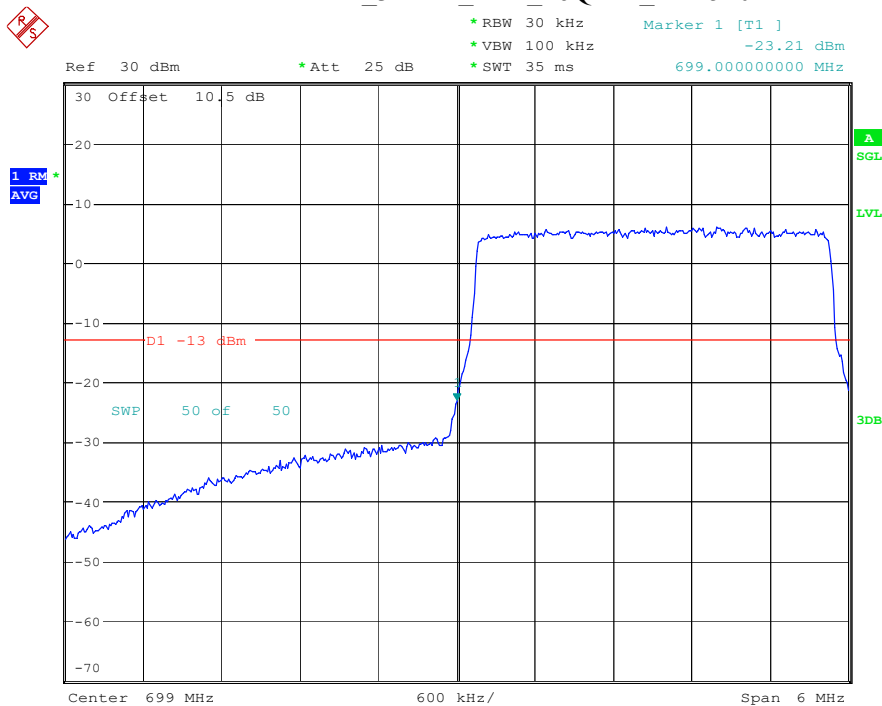

Date: 19.MAY.2023 20:37:13

Band 12_1.4 MHz_High_16QAM_RB6#0

Date: 19.MAY.2023 20:37:19

Band 12_3 MHz_Low_QPSK_RB15#0

Date: 19.MAY.2023 20:37:31

Band 12_3 MHz_Low_16QAM_RB15#0

Date: 19.MAY.2023 20:37:38

Band 12_3 MHz_High_QPSK_RB15#0

Date: 19.MAY.2023 20:37:44

Band 12_3 MHz_High_16QAM_RB15#0

Date: 19.MAY.2023 20:37:55

Band 12_5 MHz_Low_QPSK_RB25#0

Date: 19.MAY.2023 20:38:07

Band 12_5 MHz_Low_16QAM_RB25#0

Date: 19.MAY.2023 20:38:15

Band 12_5 MHz_High_QPSK_RB25#0