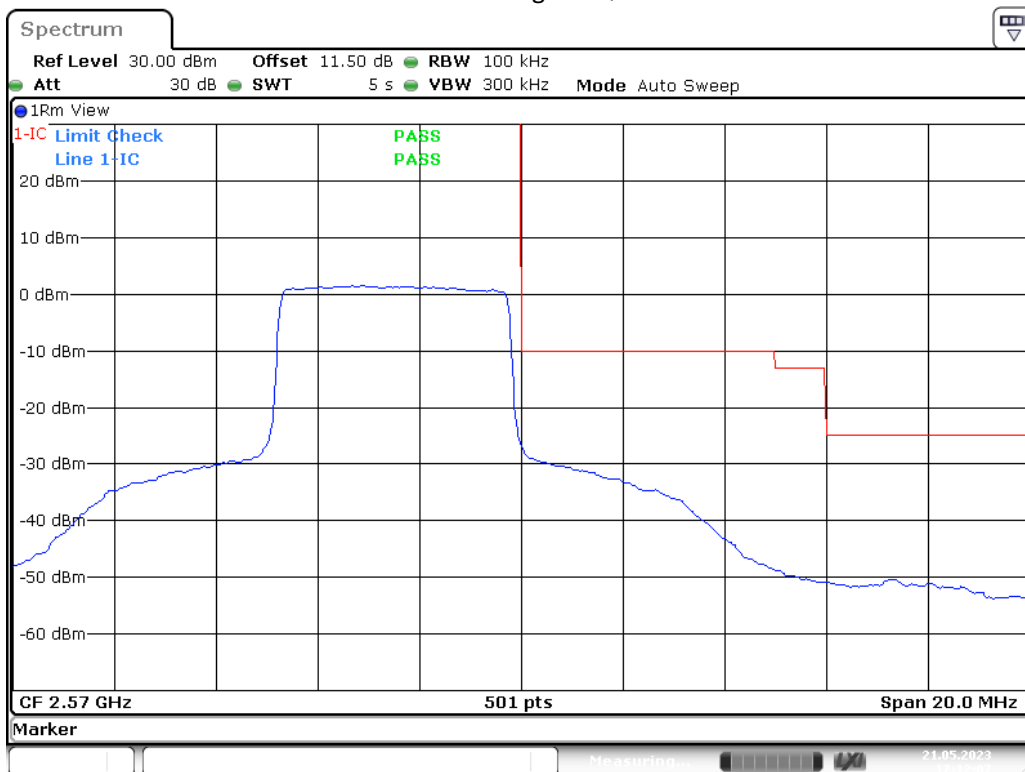

Band 7-10M-Bandedge-H-QPSK-Full RB

Date: 21.MAY.2023 17:12:07