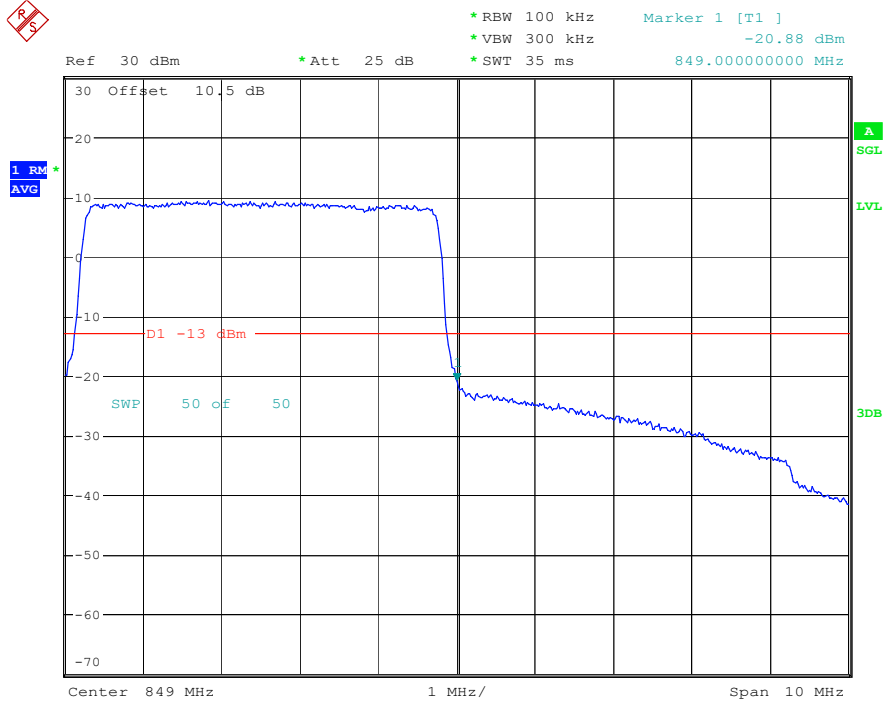

Date: 19.MAY.2023 20:35:33

Band 5_3 MHz_High_16QAM_RB15#0

Date: 19.MAY.2023 20:35:39

Band 5_5 MHz_Low_QPSK_RB25#0

Date: 19.MAY.2023 20:35:51

Band 5_5 MHz_Low_16QAM_RB25#0

Date: 19.MAY.2023 20:35:57

Band 5_5 MHz_High_QPSK_RB25#0