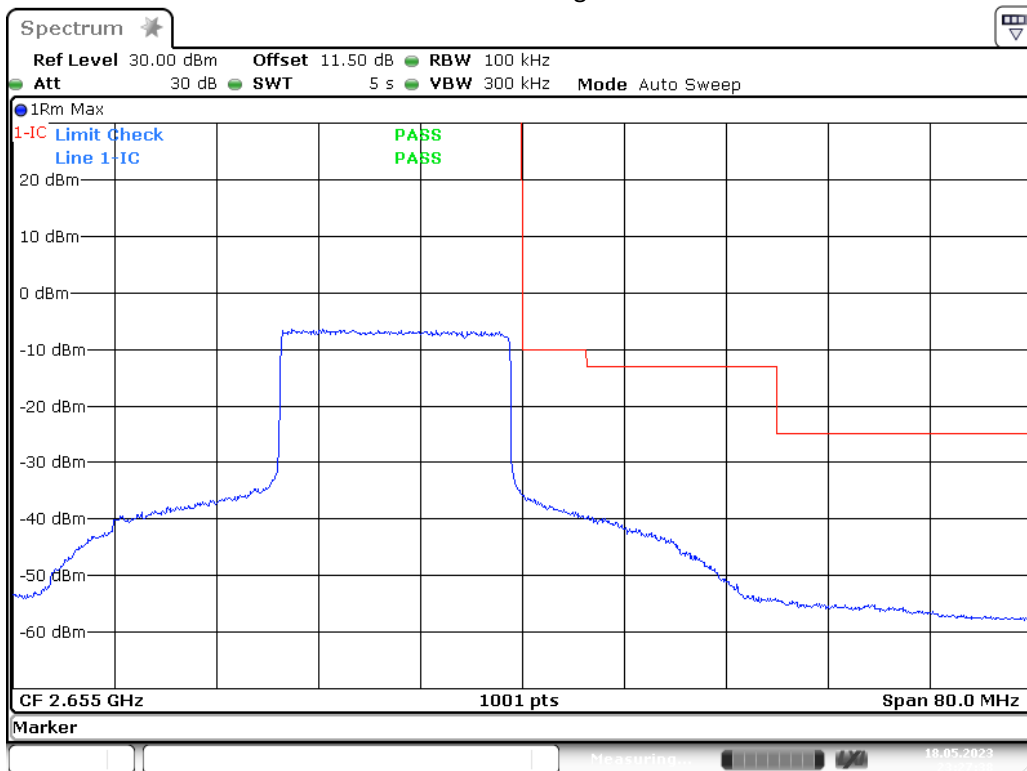

Band41-5M-Bandedge-QPSK-H

Date: 18.MAY.2023 23:27:38