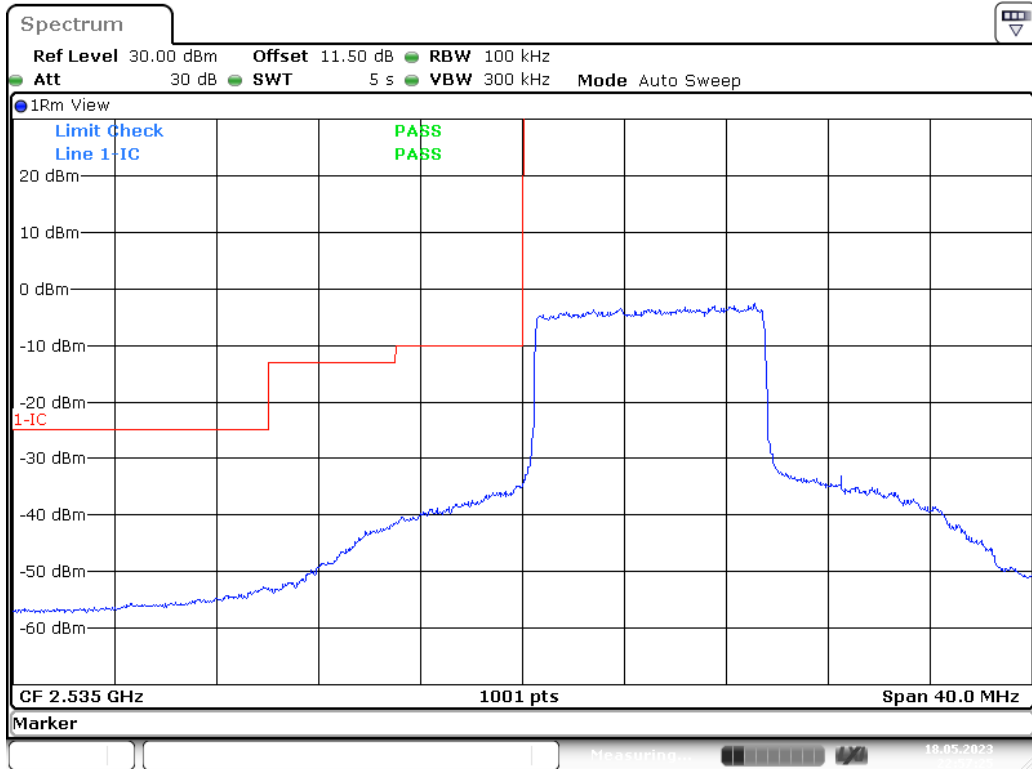

Band41-15M-Bandedge-QPSK-L

Date: 18.MAY.2023 22:57:26