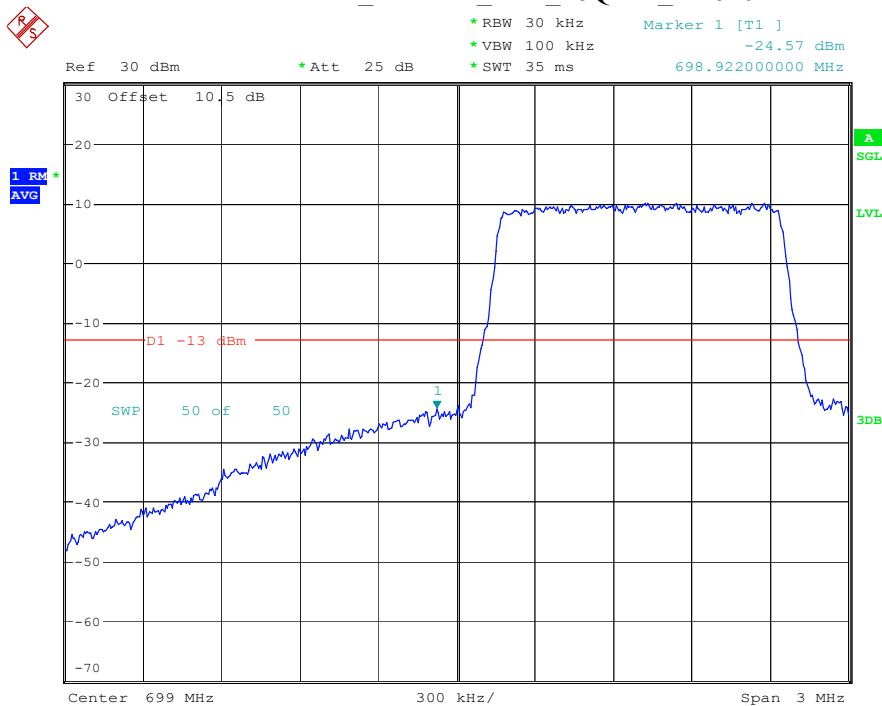

Date: 19.MAY.2023 20:36:39

Band 5_10 MHz_High_16QAM_RB50#0

Date: 19.MAY.2023 20:36:47

Band 12_1.4 MHz_Low_QPSK_RB6#0

Date: 19.MAY.2023 20:37:00

Band 12_1.4 MHz_Low_16QAM_RB6#0

Date: 19.MAY.2023 20:37:06

Band 12_1.4 MHz_High_QPSK_RB6#0

Date: 19.MAY.2023 20:37:13

Band 12_1.4 MHz_High_16QAM_RB6#0

Date: 19.MAY.2023 20:37:19

Band 12_3 MHz_Low_QPSK_RB15#0

Date: 19.MAY.2023 20:37:31

Band 12_3 MHz_Low_16QAM_RB15#0

Date: 19.MAY.2023 20:37:38

Band 12_3 MHz_High_QPSK_RB15#0