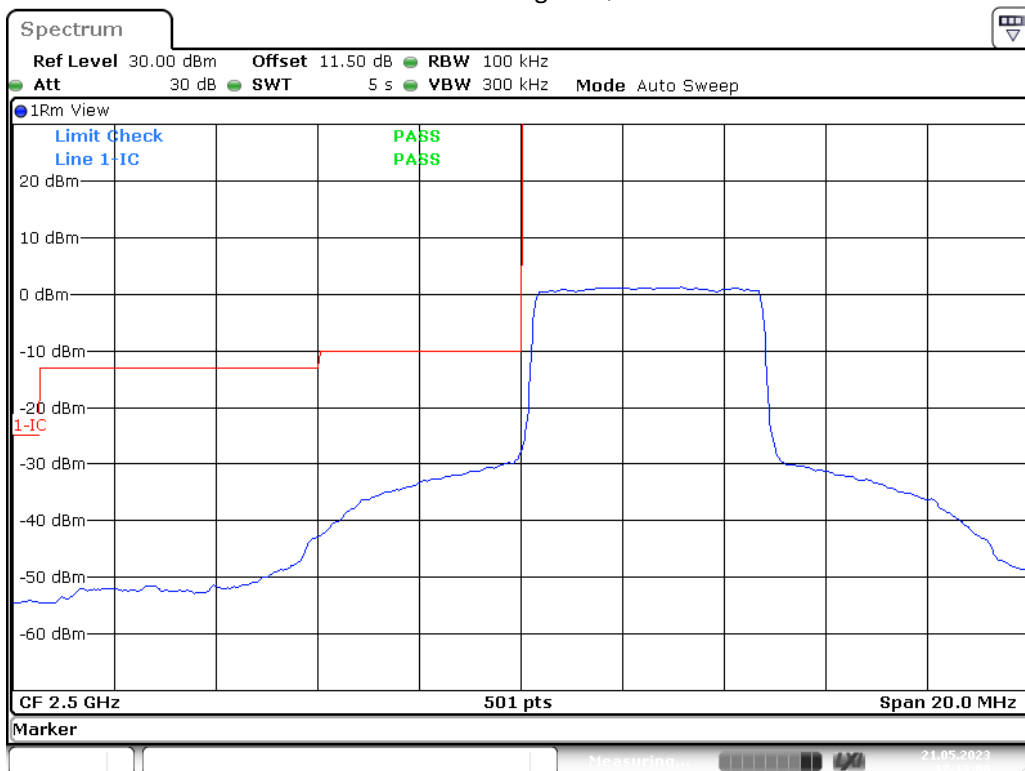

Band 7-5M-Bandedge-H-16QAM-Full RB

Date: 21.MAY.2023 17:09:18

Band 7-5M-Bandedge-H-QPSK-Full RB

Date: 21.MAY.2023 17:08:35

Band 7-10M-Bandedge-L-16QAM-Full RB

Band 7-10M-Bandedge-L-QPSK-Full RB

Band 7-10M-Bandedge-H-16QAM-Full RB

Date: 21.MAY.2023 17:11:10

Band 7-10M-Bandedge-H-QPSK-Full RB

Date: 21.MAY.2023 17:12:07

Band 7-15M-Bandedge-L-16QAM-Full RB

Date: 21.MAY.2023 16:39:58

Band 7-15M-Bandedge-L-QPSK-Full RB

Date: 21.MAY.2023 16:40:52