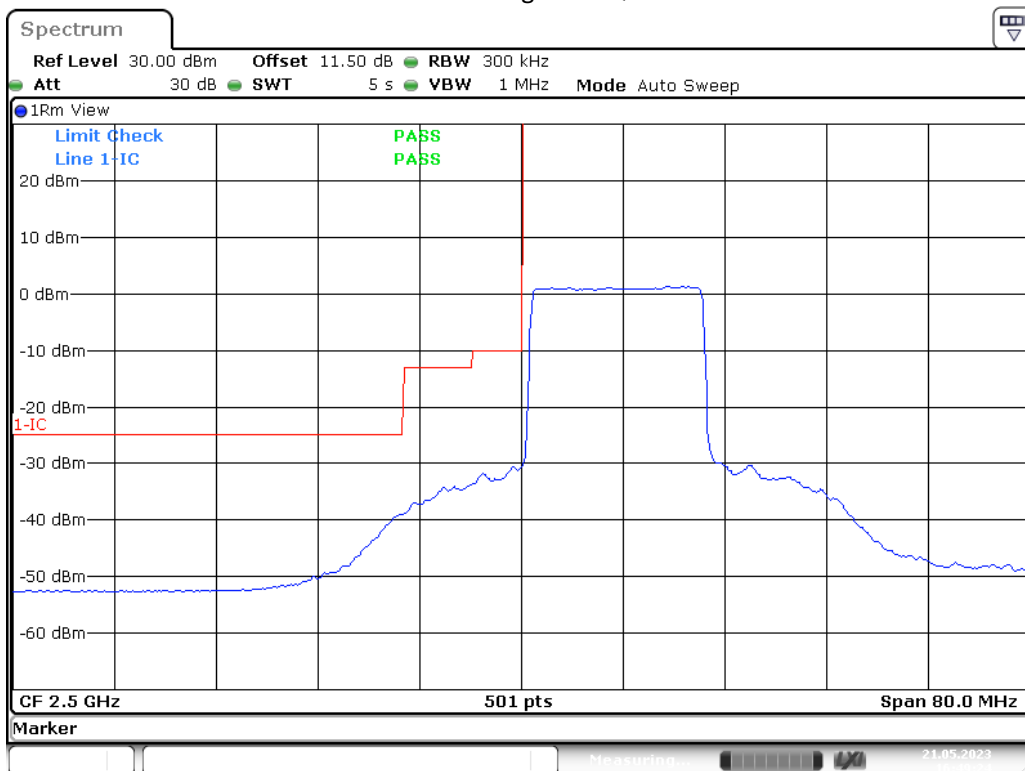

Band 7-15M-Bandedge-H-16QAM-Full RB

Date: 21.MAY.2023 16:43:01

Band 7-15M-Bandedge-H-QPSK-Full RB

Date: 21.MAY.2023 16:42:22

Band 7-20M-Bandedge-L-16QAM-Full RB

Date: 21.MAY.2023 16:49:24

Band 7-20M-Bandedge-L-QPSK-Full RB