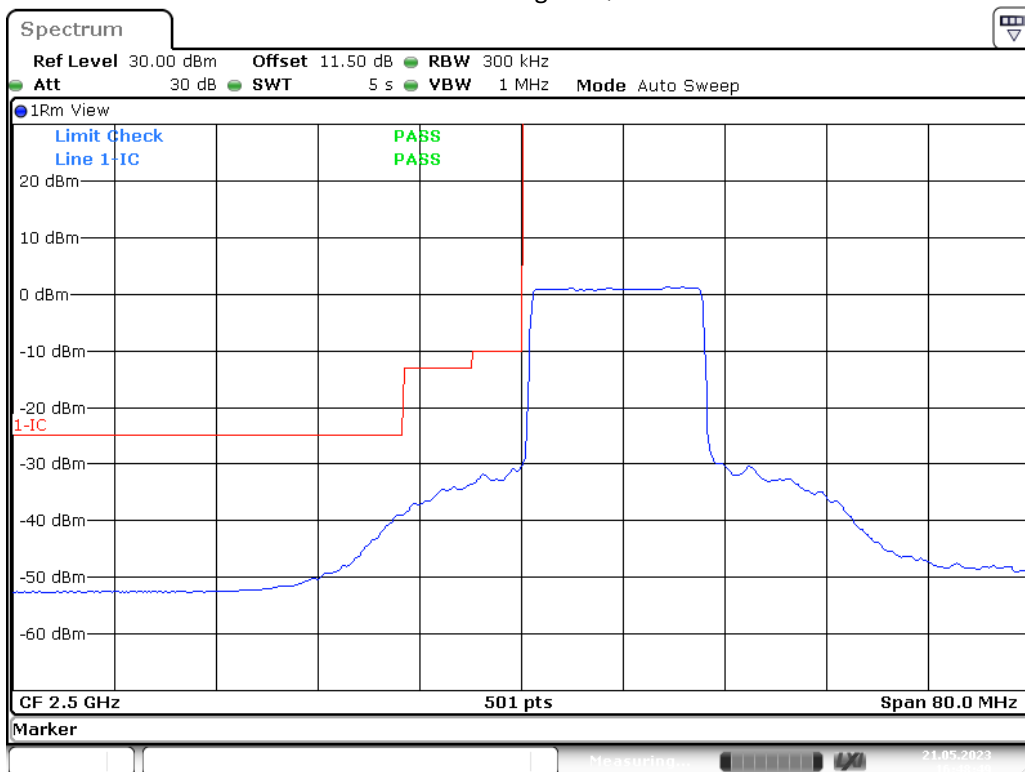

Band 7-15M-Bandedge-H-16QAM-Full RB

Date: 21.MAY.2023 16:43:01

Band 7-15M-Bandedge-H-QPSK-Full RB

Date: 21.MAY.2023 16:42:22

Band 7-20M-Bandedge-L-16QAM-Full RB

Date: 21.MAY.2023 16:49:24

Band 7-20M-Bandedge-L-QPSK-Full RB