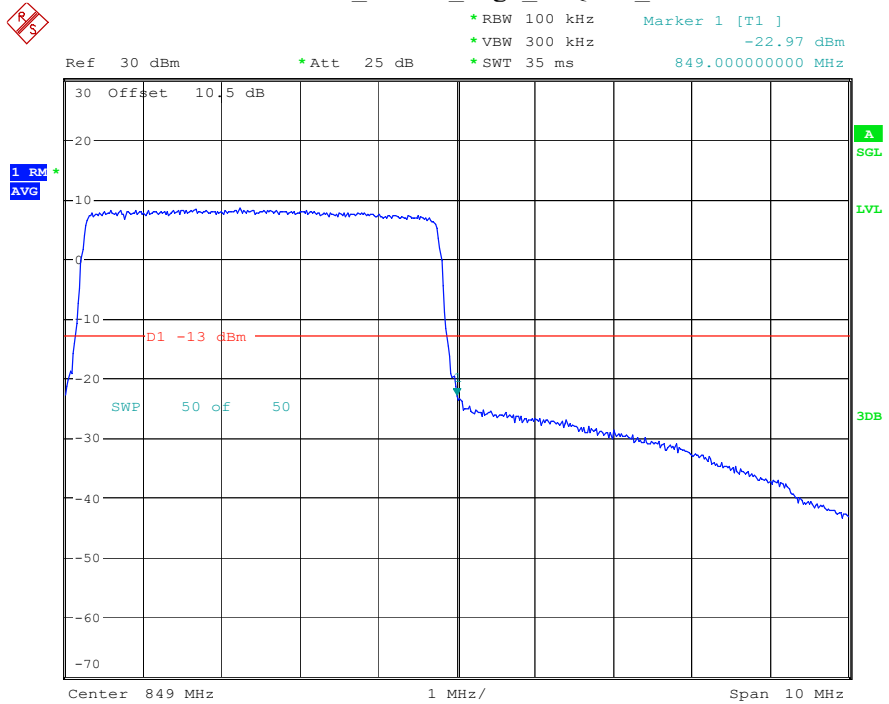

Band 5_5 MHz_High_16QAM_RB25#0

Date: 19.MAY.2023 20:36:11