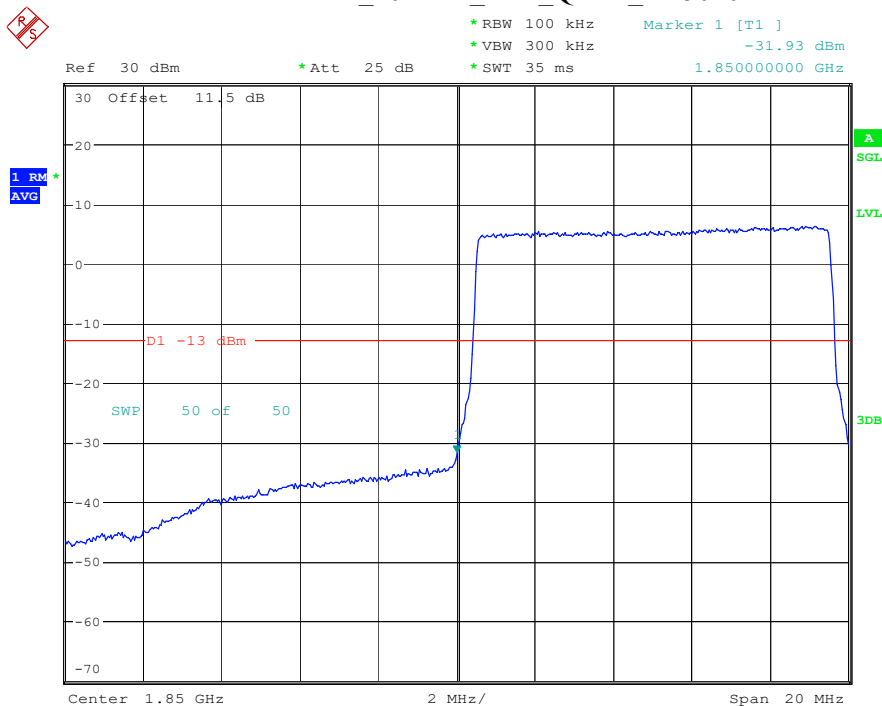

Band 2_10 MHz_Low_QPSK_RB50#0

Date: 19.MAY.2023 19:31:15