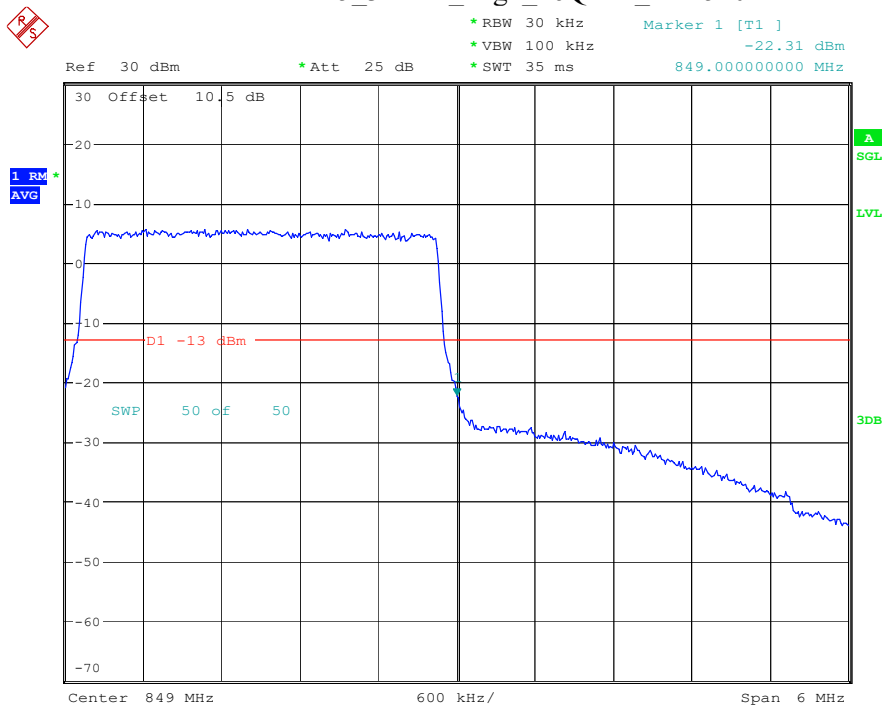

Band 5_3 MHz_High_16QAM_RB15#0

Date: 19.MAY.2023 20:35:39