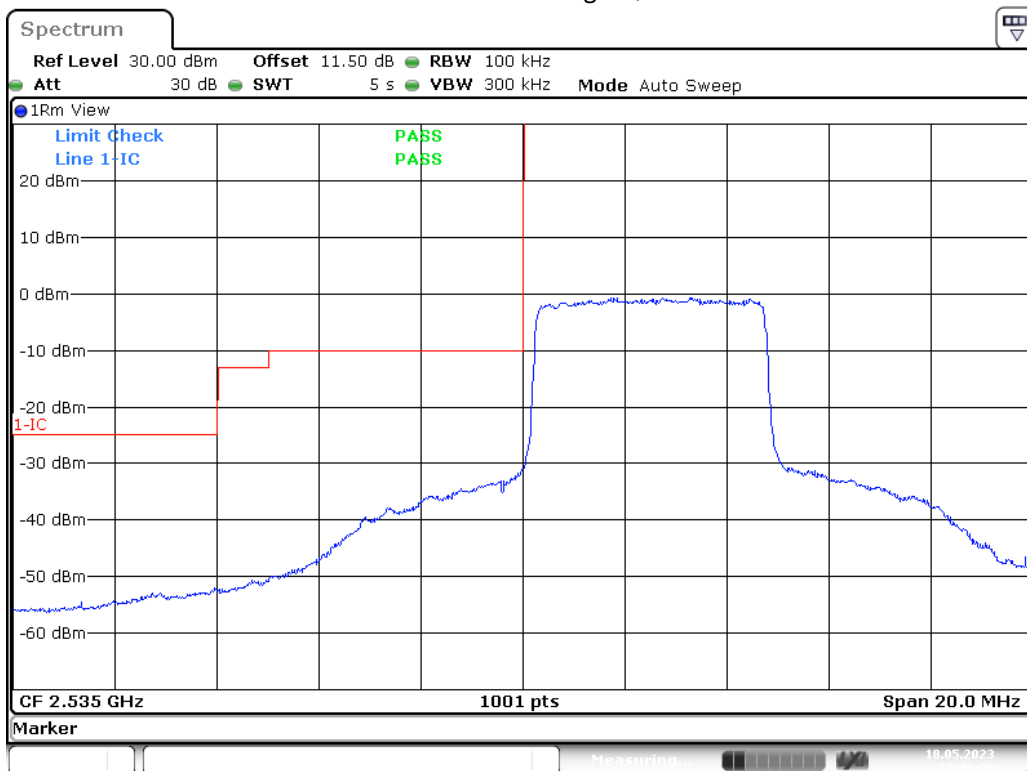

Band41-20M-Bandedge-QPSK-L

Date: 18.MAY.2023 22:48:00