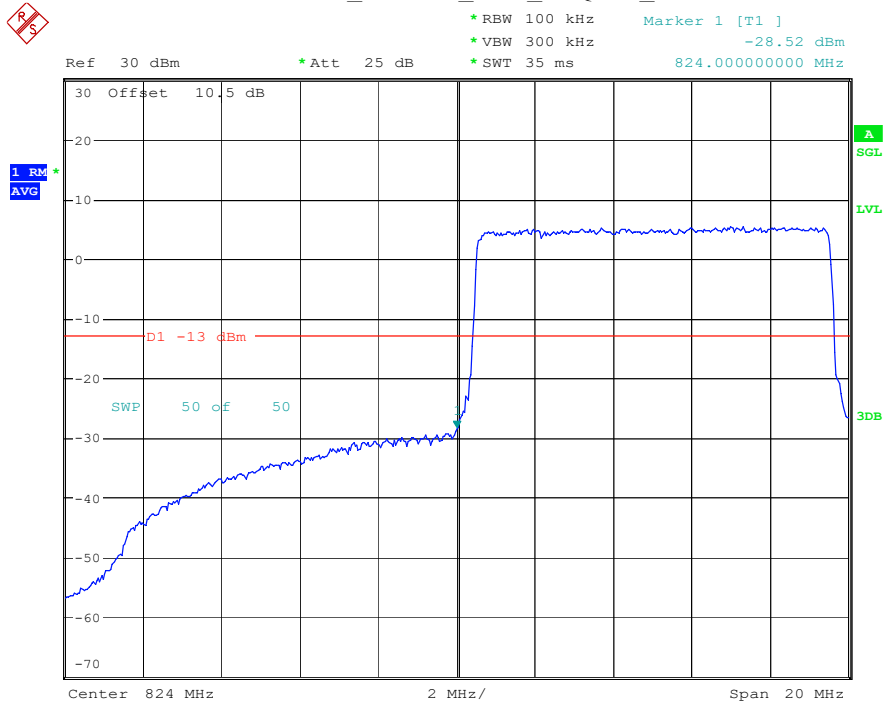

Date: 19.MAY.2023 20:36:04

Band 5_5 MHz_High_16QAM_RB25#0

Date: 19.MAY.2023 20:36:11

Band 5_10 MHz_Low_QPSK_RB50#0

Date: 19.MAY.2023 20:36:23

Band 5_10 MHz_Low_16QAM_RB50#0

Date: 19.MAY.2023 20:36:30

Band 5_10 MHz_High_QPSK_RB50#0