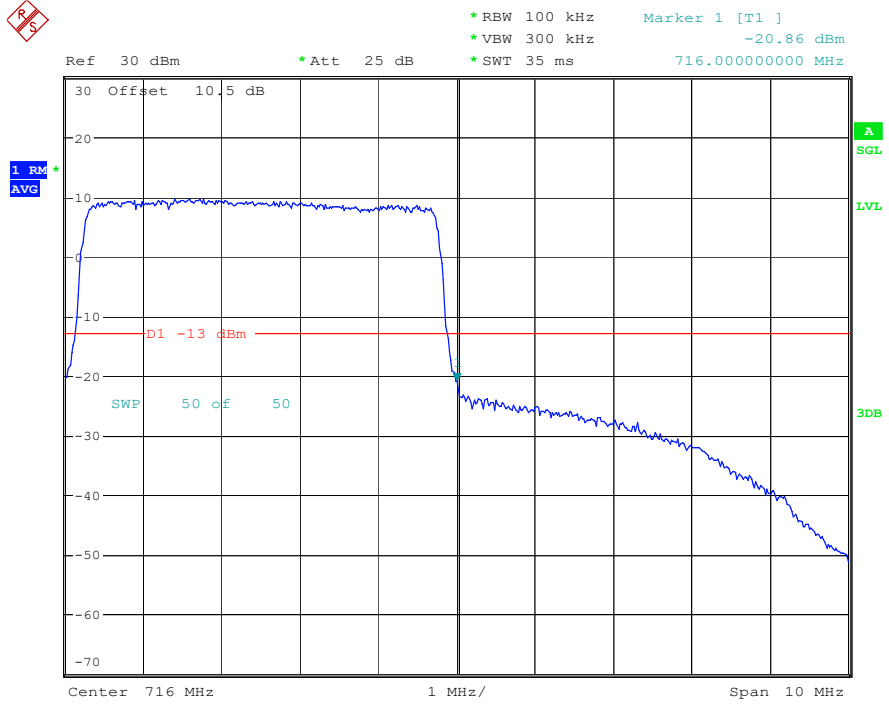

Date: 19.MAY.2023 20:37:44

Band 12_3 MHz_High_16QAM_RB15#0

Date: 19.MAY.2023 20:37:55

Band 12_5 MHz_Low_QPSK_RB25#0

Date: 19.MAY.2023 20:38:07

Band 12_5 MHz_Low_16QAM_RB25#0

Date: 19.MAY.2023 20:38:15

Band 12_5 MHz_High_QPSK_RB25#0