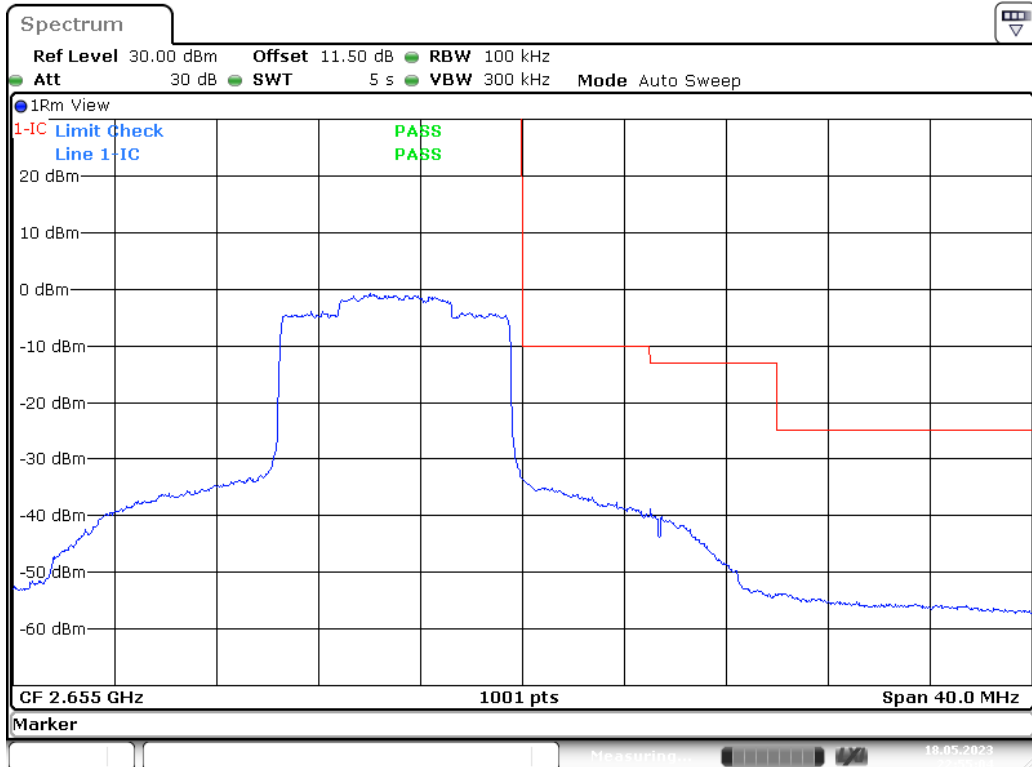

Band41-15M-Bandedge-QPSK-H

Date: 18.MAY.2023 22:55:04