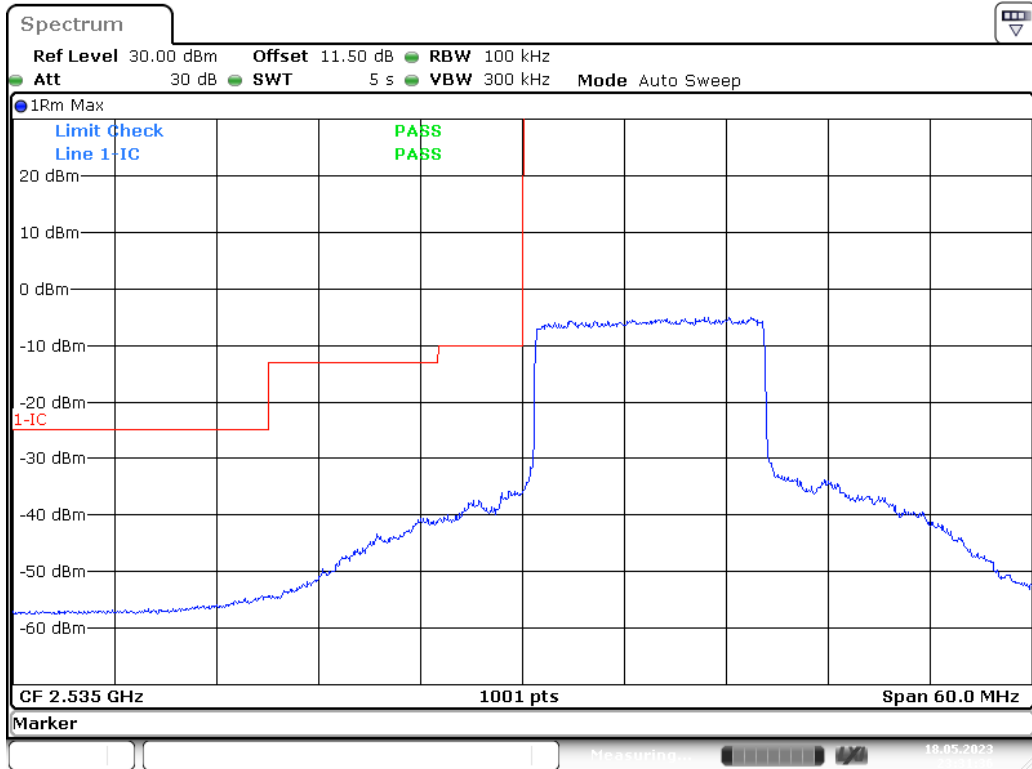

Band41-10M-Bandedge-QPSK-L

Date: 18.MAY.2023 23:31:36