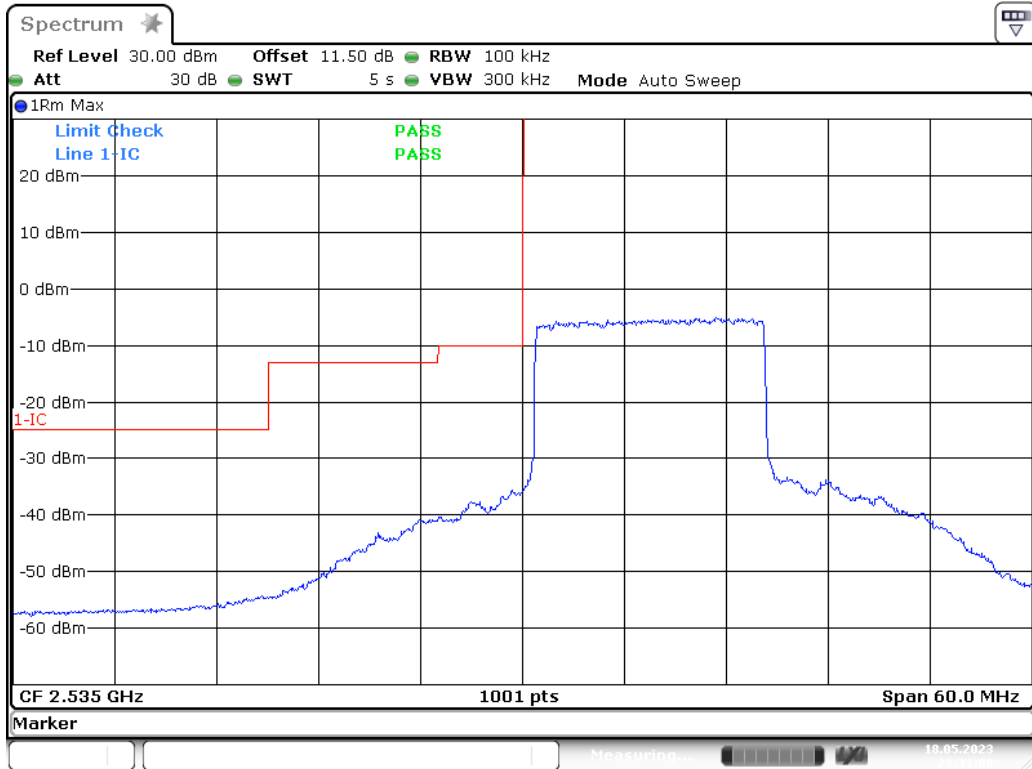

Date: 18.MAY.2023 23:27:56

Band41-5M-Bandedge-QPSK-L

Date: 18.MAY.2023 23:25:10

Band41-5M-Bandedge-QPSK-H

Date: 18.MAY.2023 23:27:38

Band41-10M-Bandedge-16QAM-L

Date: 18.MAY.2023 23:31:09

Band41-10M-Bandedge-16QAM-H