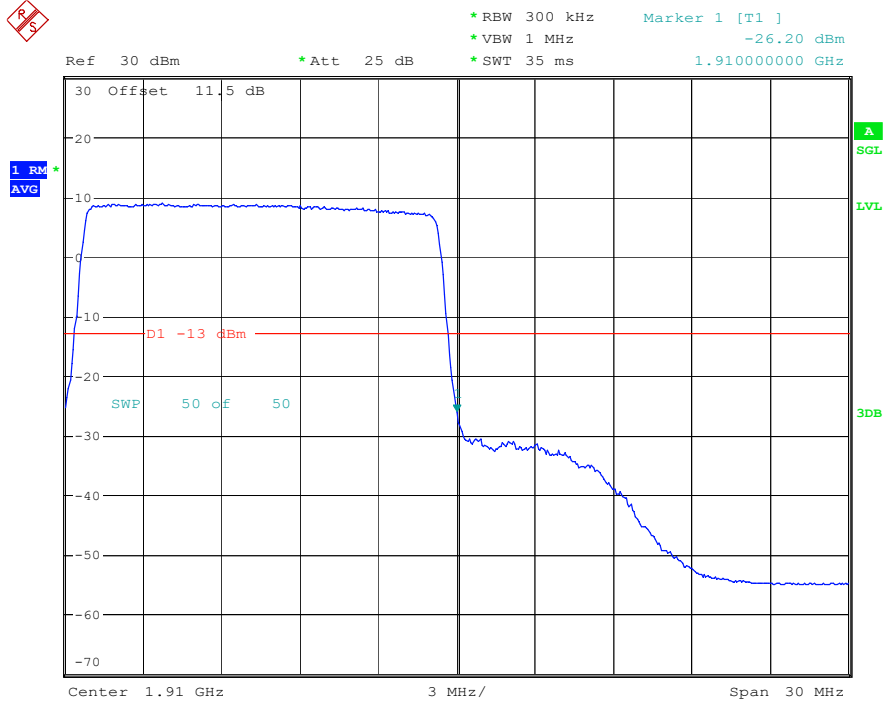

Band 2_10 MHz_High_16QAM_RB50#0

Date: 19.MAY.2023 19:31:38

Band 2_15 MHz_Low_QPSK_RB75#0

Date: 19.MAY.2023 19:31:49

Band 2_15 MHz_Low_16QAM_RB75#0

Date: 19.MAY.2023 19:31:56

Band 2_15 MHz_High_QPSK_RB75#0

Date: 19.MAY.2023 19:32:04