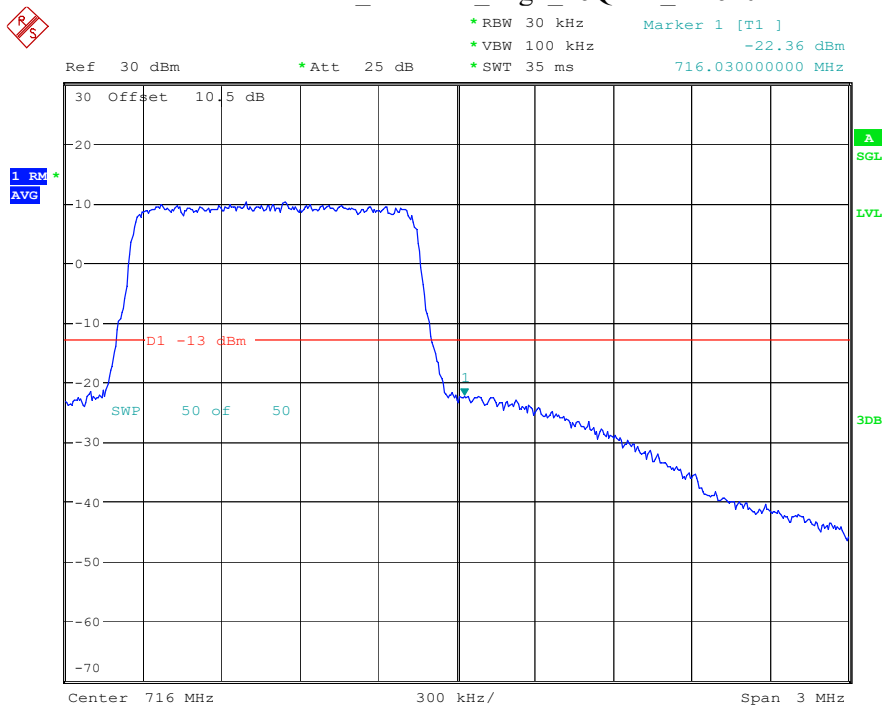

Band 12_1.4 MHz_High_16QAM_RB6#0

Date: 19.MAY.2023 20:37:19