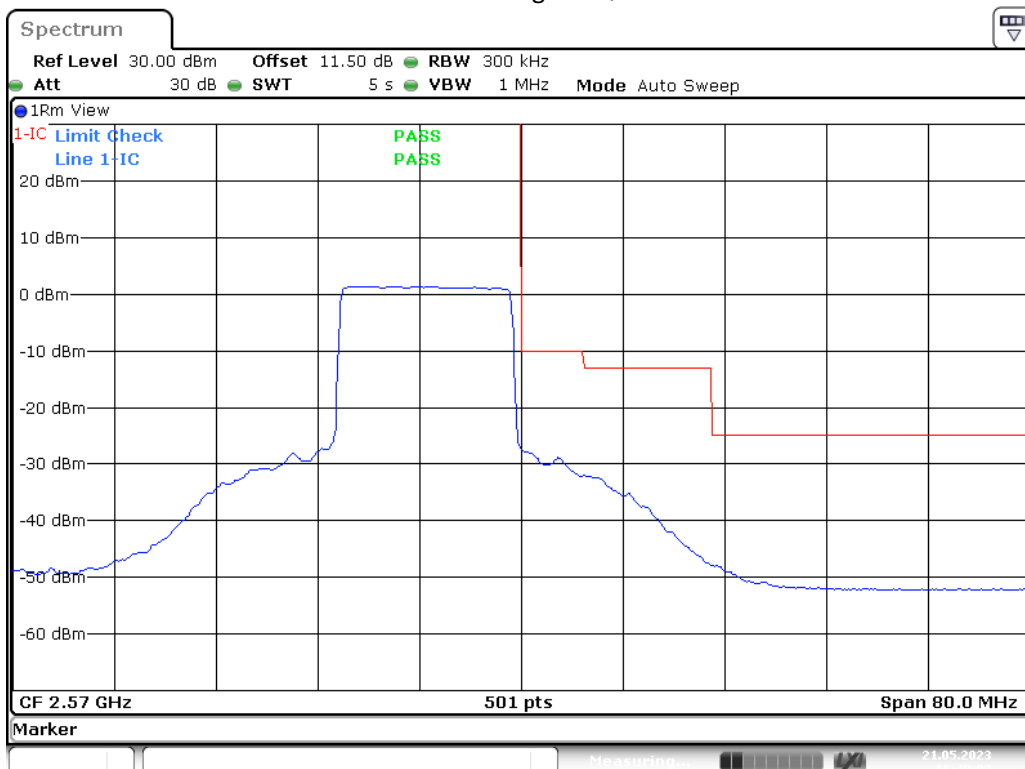

Band 7-15M-Bandedge-H-16QAM-Full RB

Date: 21.MAY.2023 16:43:01

Band 7-15M-Bandedge-H-QPSK-Full RB

Date: 21.MAY.2023 16:42:22

Band 7-20M-Bandedge-L-16QAM-Full RB

Date: 21.MAY.2023 16:49:24

Band 7-20M-Bandedge-L-QPSK-Full RB

Date: 21.MAY.2023 16:48:49

Band 7-20M-Bandedge-H-16QAM-Full RB

Date: 21.MAY.2023 16:47:16

Band 7-20M-Bandedge-H-QPSK-Full RB

Date: 21.MAY.2023 16:48:03

Band41-5M-Bandedge-16QAM-L

Date: 18.MAY.2023 23:26:02

Band41-5M-Bandedge-16QAM-H