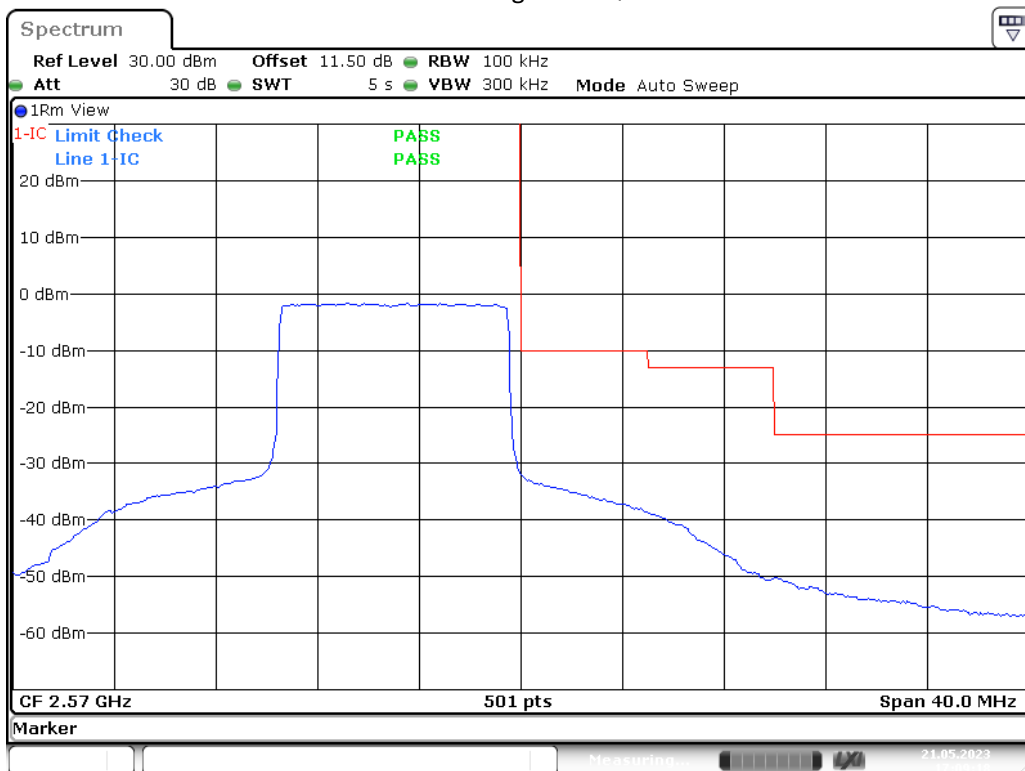

Band 7-5M-Bandedge-H-16QAM-Full RB

Date: 21.MAY.2023 17:09:18