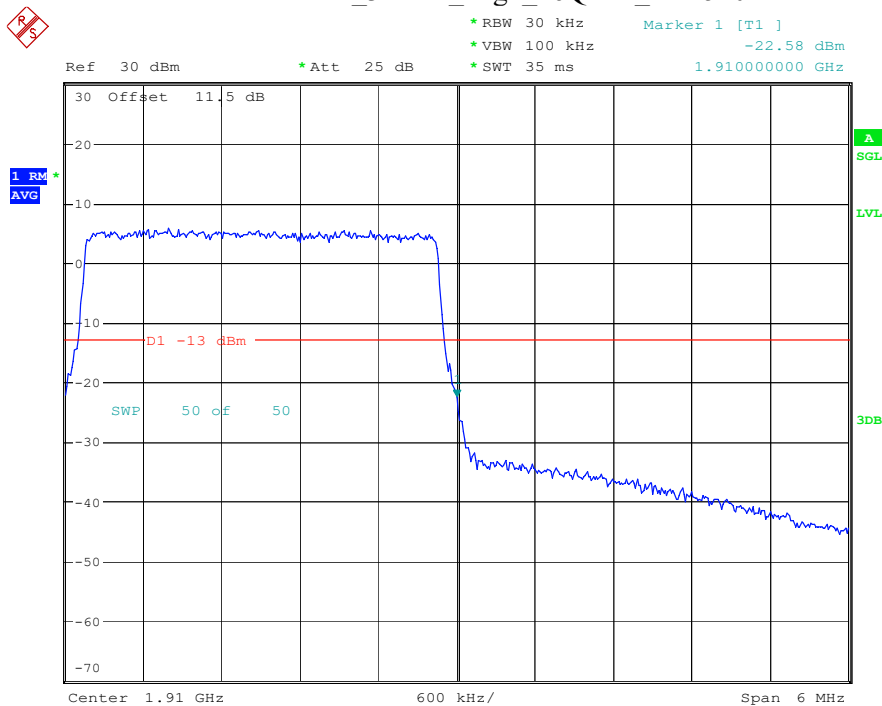

Band 2_3 MHz_High_16QAM_RB15#0

Date: 19.MAY.2023 19:30:30