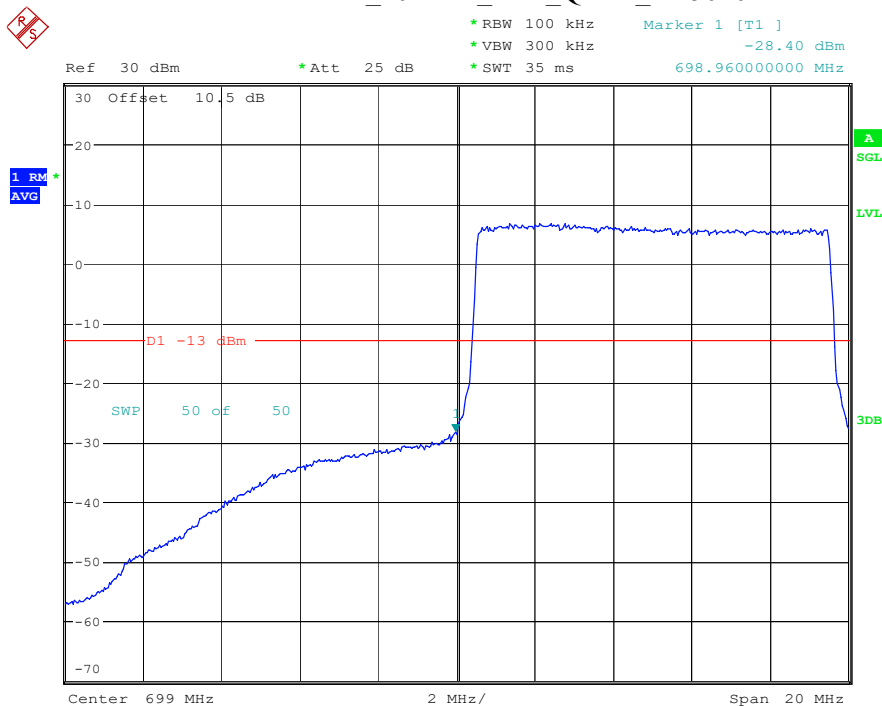

Band 12_10 MHz_Low_QPSK_RB50#0

Date: 19.MAY.2023 20:38:45