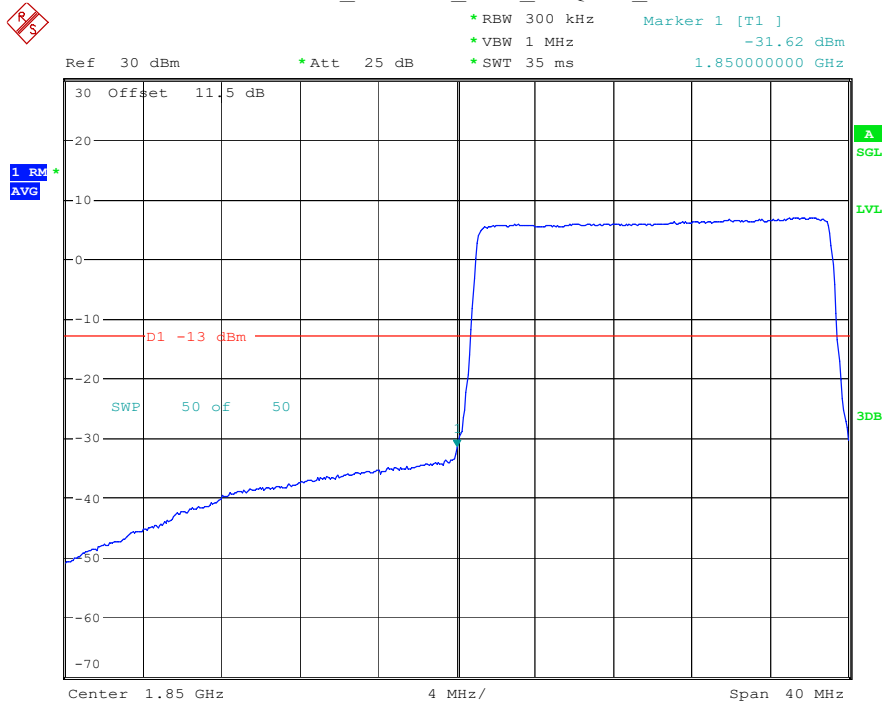

Band 2_15 MHz_High_16QAM_RB75#0

Date: 19.MAY.2023 19:32:11

Band 2_20 MHz_Low_QPSK_RB100#0

Date: 19.MAY.2023 19:32:23

Band 2_20 MHz_Low_16QAM_RB100#0

Date: 19.MAY.2023 19:32:29

Band 2_20 MHz_High_QPSK_RB100#0

Date: 19.MAY.2023 19:32:37

Band 2_20 MHz_High_16QAM_RB100#0

Date: 19.MAY.2023 19:32:44

Band 5_1.4 MHz_Low_QPSK_RB6#0

Date: 19.MAY.2023 20:34:50

Band 5_1.4 MHz_Low_16QAM_RB6#0

Date: 19.MAY.2023 20:34:56

Band 5_1.4 MHz_High_QPSK_RB6#0