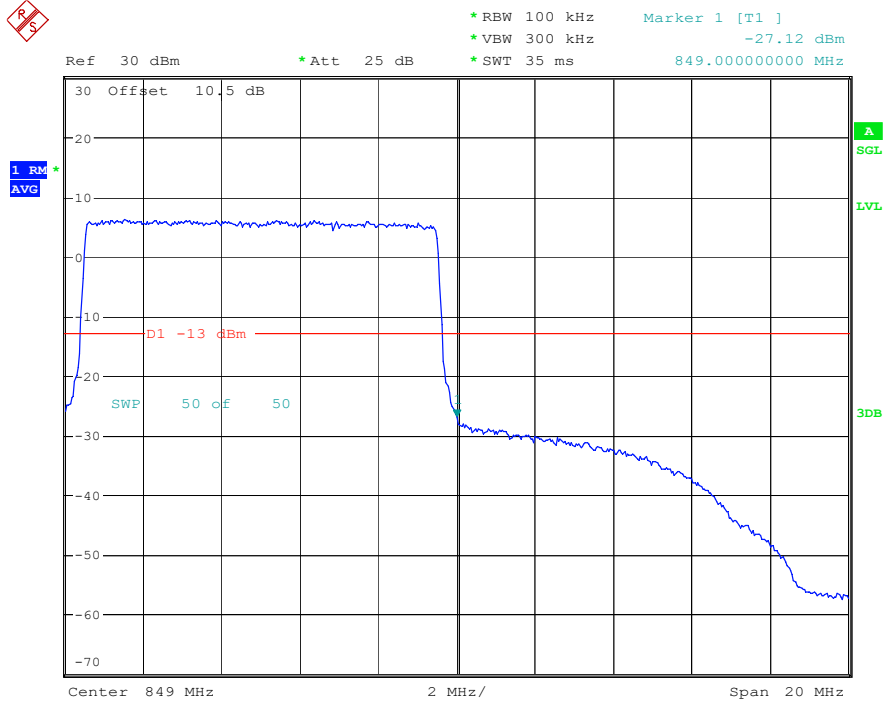

Date: 19.MAY.2023 20:36:04

Band 5_5 MHz_High_16QAM_RB25#0

Date: 19.MAY.2023 20:36:11

Band 5_10 MHz_Low_QPSK_RB50#0

Date: 19.MAY.2023 20:36:23

Band 5_10 MHz_Low_16QAM_RB50#0

Date: 19.MAY.2023 20:36:30

Band 5_10 MHz_High_QPSK_RB50#0