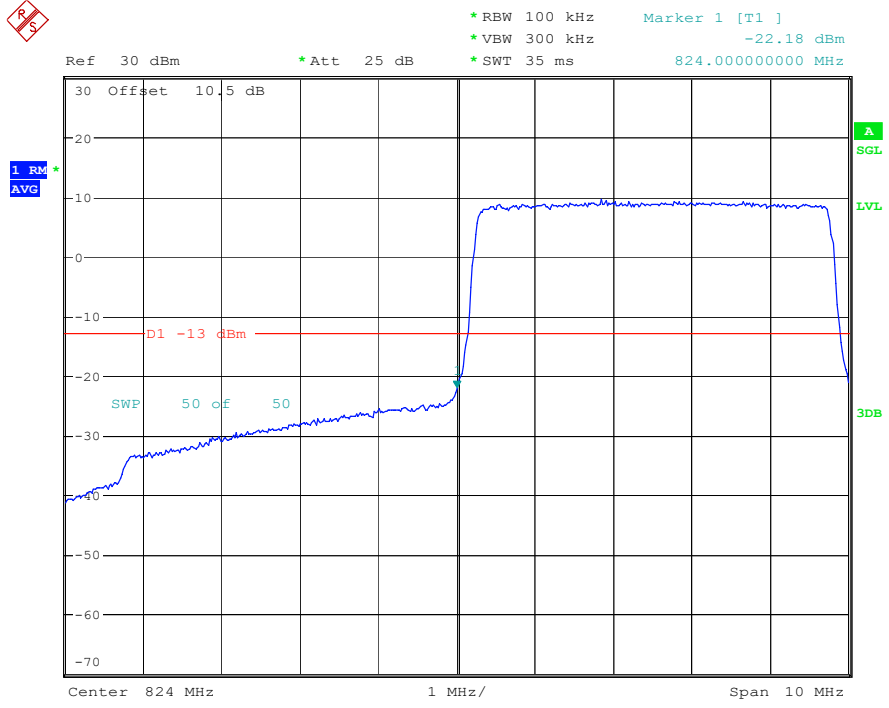

Band 5_5 MHz_Low_QPSK_RB25#0

Date: 19.MAY.2023 20:35:51