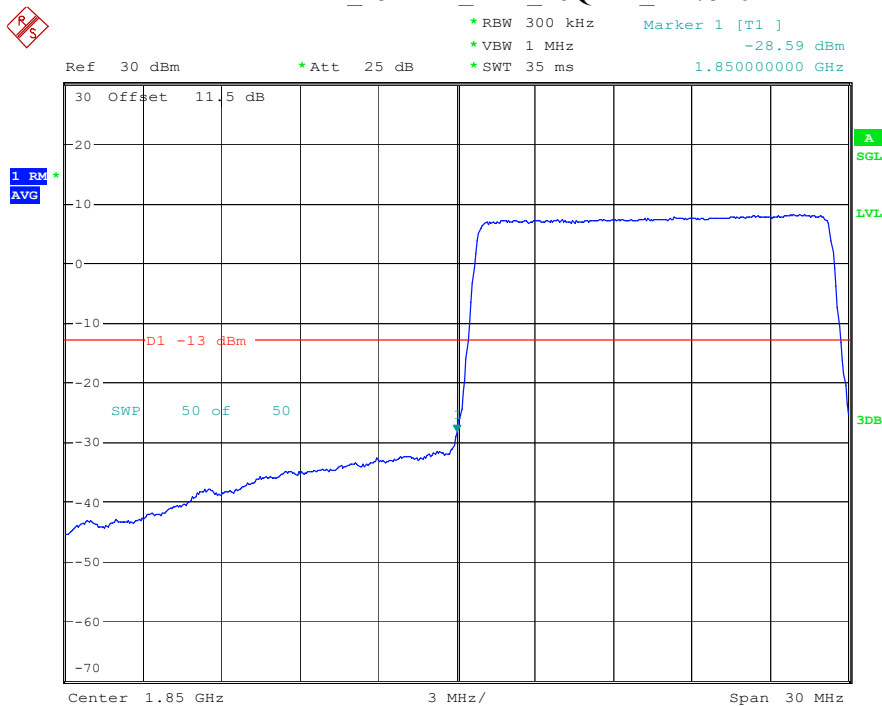

Band 2_10 MHz_High_16QAM_RB50#0

Date: 19.MAY.2023 19:31:38

Band 2_15 MHz_Low_QPSK_RB75#0

Date: 19.MAY.2023 19:31:49

Band 2_15 MHz_Low_16QAM_RB75#0

Date: 19.MAY.2023 19:31:56

Band 2_15 MHz_High_QPSK_RB75#0

Date: 19.MAY.2023 19:32:04