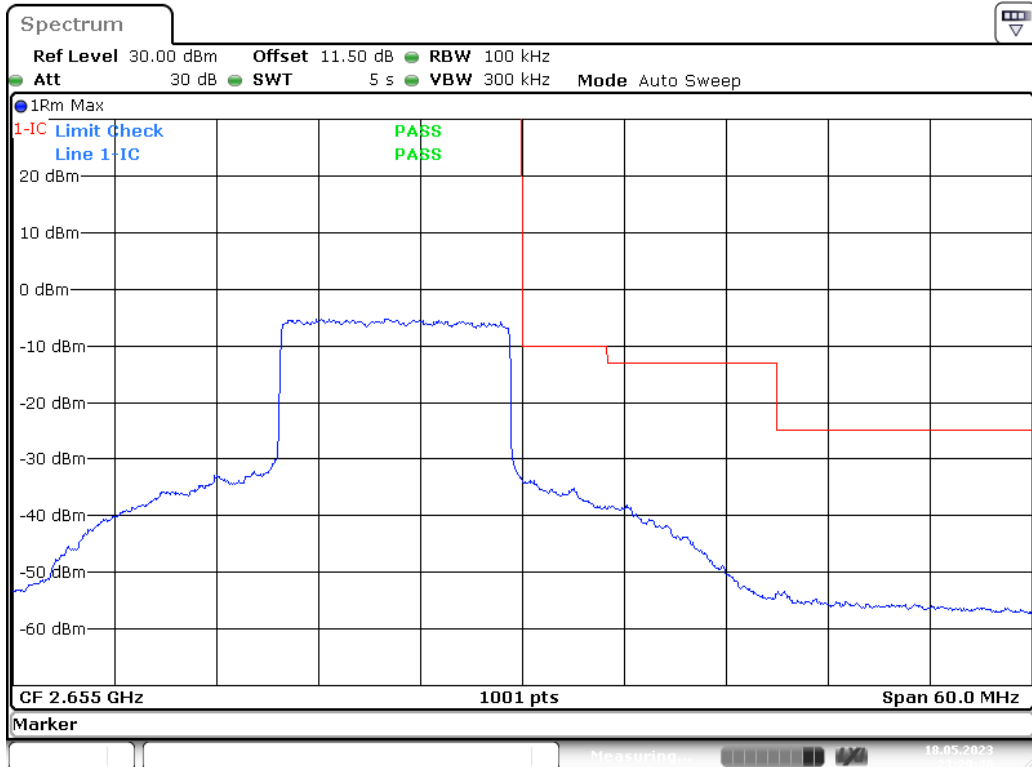

Band41-10M-Bandedge-QPSK-H

Date: 18.MAY.2023 23:29:49