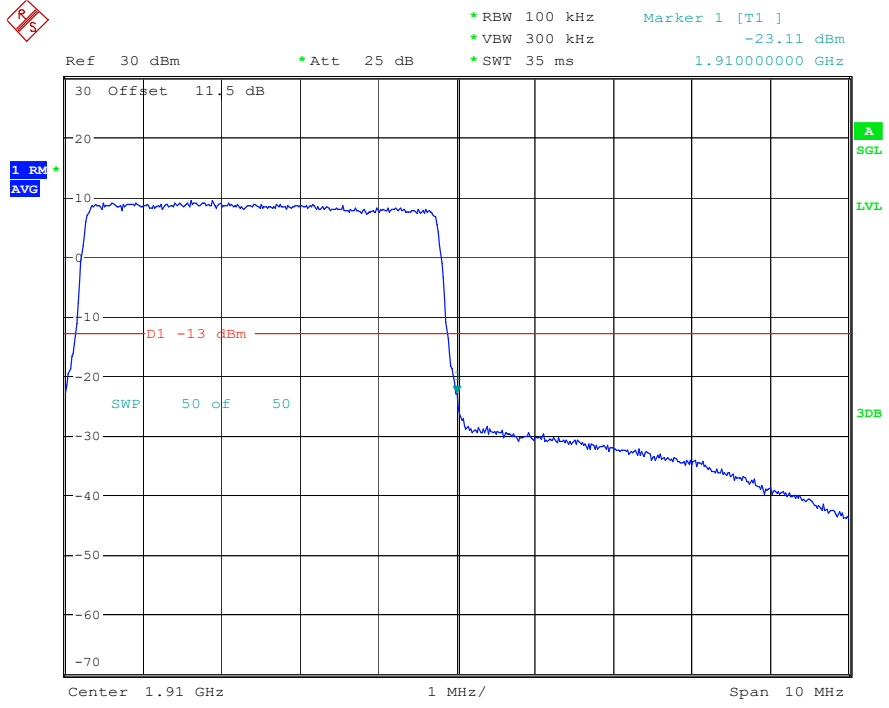

Band 2_3 MHz_High_16QAM_RB15#0

Date: 19.MAY.2023 19:30:30

Band 2_5 MHz_Low_QPSK_RB25#0

Date: 19.MAY.2023 19:30:41

Band 2_5 MHz_Low_16QAM_RB25#0

Date: 19.MAY.2023 19:30:47

Band 2_5 MHz_High_QPSK_RB25#0

Date: 19.MAY.2023 19:30:55