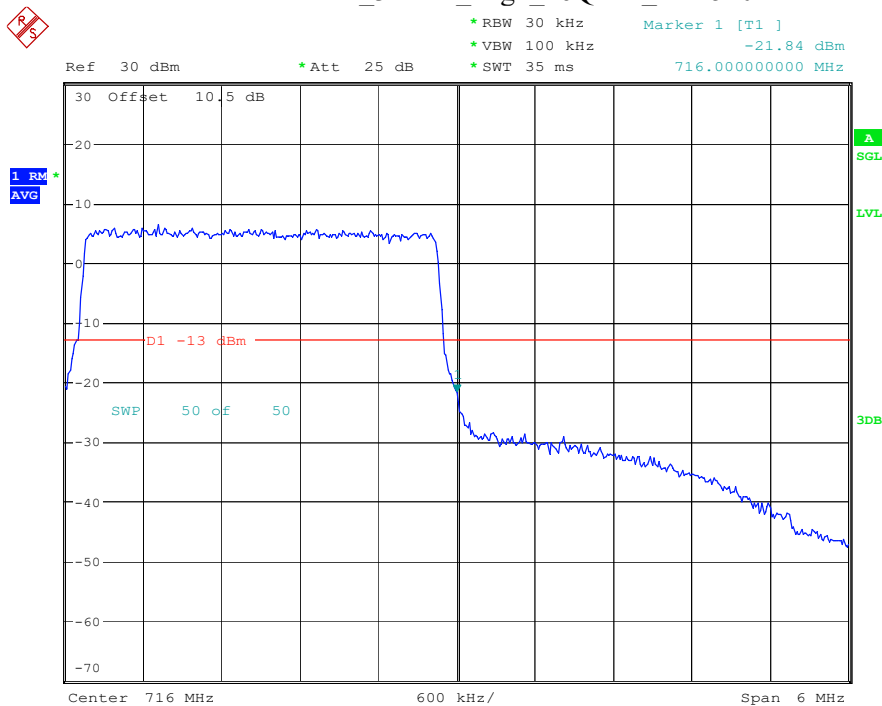

Band 12_3 MHz_High_16QAM_RB15#0

Date: 19.MAY.2023 20:37:55