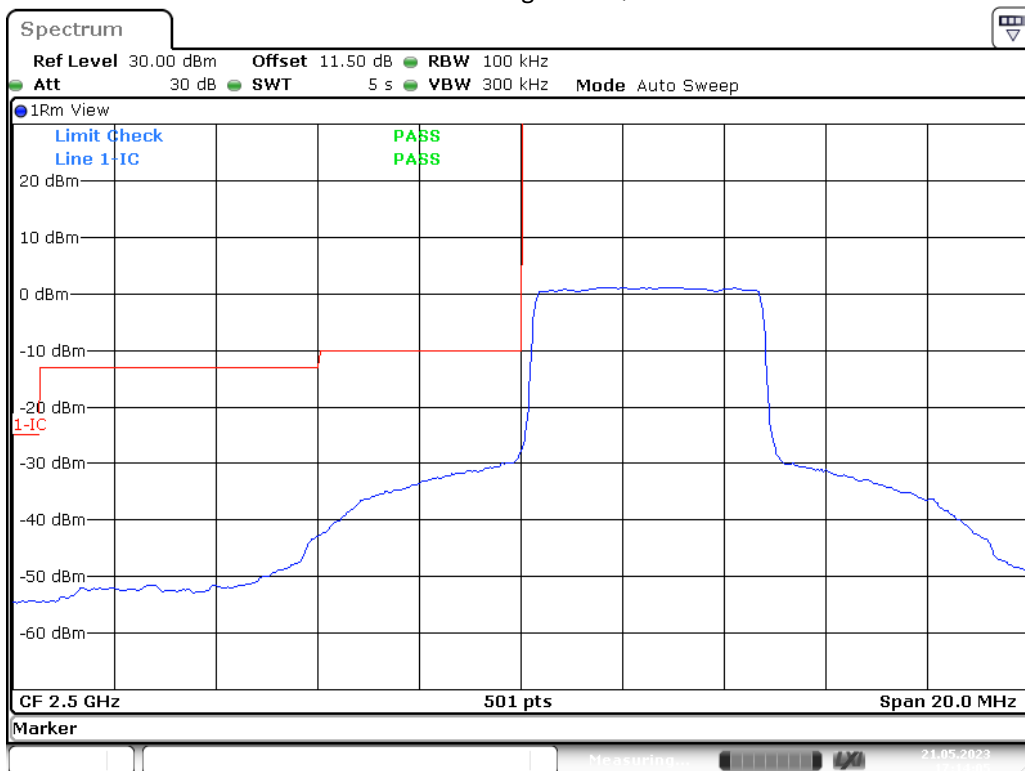

Band 7-5M-Bandedge-H-16QAM-Full RB

Date: 21.MAY.2023 17:09:18

Band 7-5M-Bandedge-H-QPSK-Full RB

Date: 21.MAY.2023 17:08:35

Band 7-10M-Bandedge-L-16QAM-Full RB

Band 7-10M-Bandedge-L-QPSK-Full RB

Band 7-10M-Bandedge-H-16QAM-Full RB