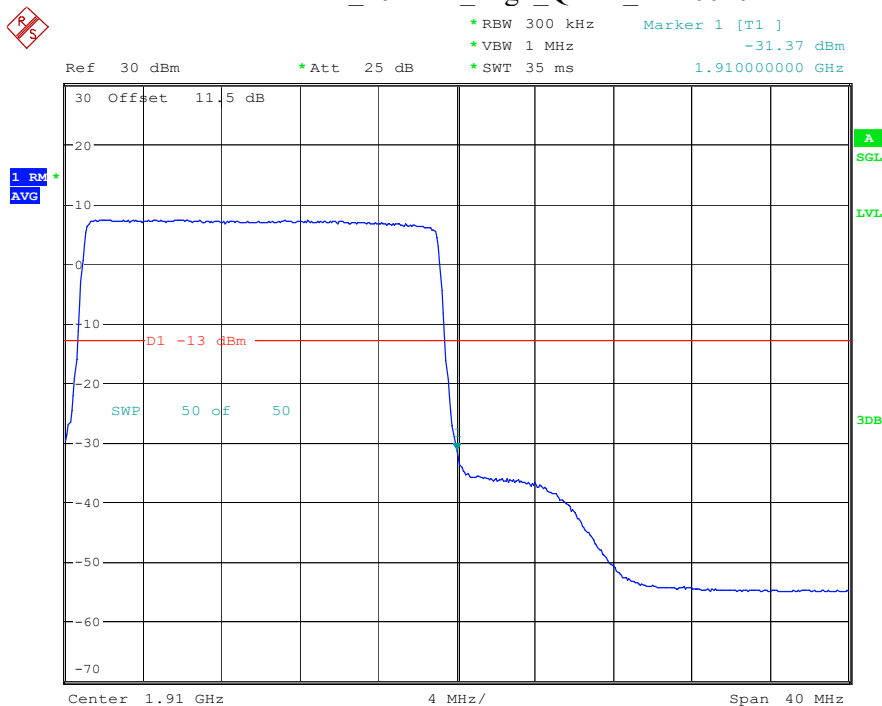

Band 2_15 MHz_High_16QAM_RB75#0

Date: 19.MAY.2023 19:32:11

Band 2_20 MHz_Low_QPSK_RB100#0

Date: 19.MAY.2023 19:32:23

Band 2_20 MHz_Low_16QAM_RB100#0

Date: 19.MAY.2023 19:32:29

Band 2_20 MHz_High_QPSK_RB100#0