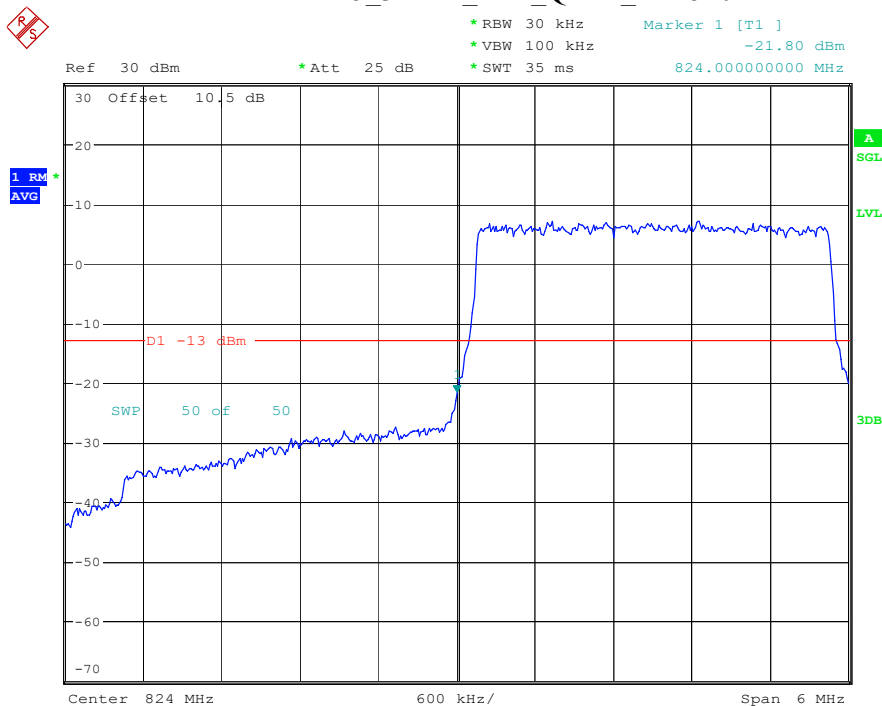

Date: 19.MAY.2023 19:32:37

Band 2_20 MHz_High_16QAM_RB100#0

Date: 19.MAY.2023 19:32:44

Band 5_1.4 MHz_Low_QPSK_RB6#0

Date: 19.MAY.2023 20:34:50

Band 5_1.4 MHz_Low_16QAM_RB6#0

Date: 19.MAY.2023 20:34:56

Band 5_1.4 MHz_High_QPSK_RB6#0

Date: 19.MAY.2023 20:35:03

Band 5_1.4 MHz_High_16QAM_RB6#0

Date: 19.MAY.2023 20:35:09

Band 5_3 MHz_Low_QPSK_RB15#0

Date: 19.MAY.2023 20:35:20

Band 5_3 MHz_Low_16QAM_RB15#0

Date: 19.MAY.2023 20:35:26

Band 5_3 MHz_High_QPSK_RB15#0