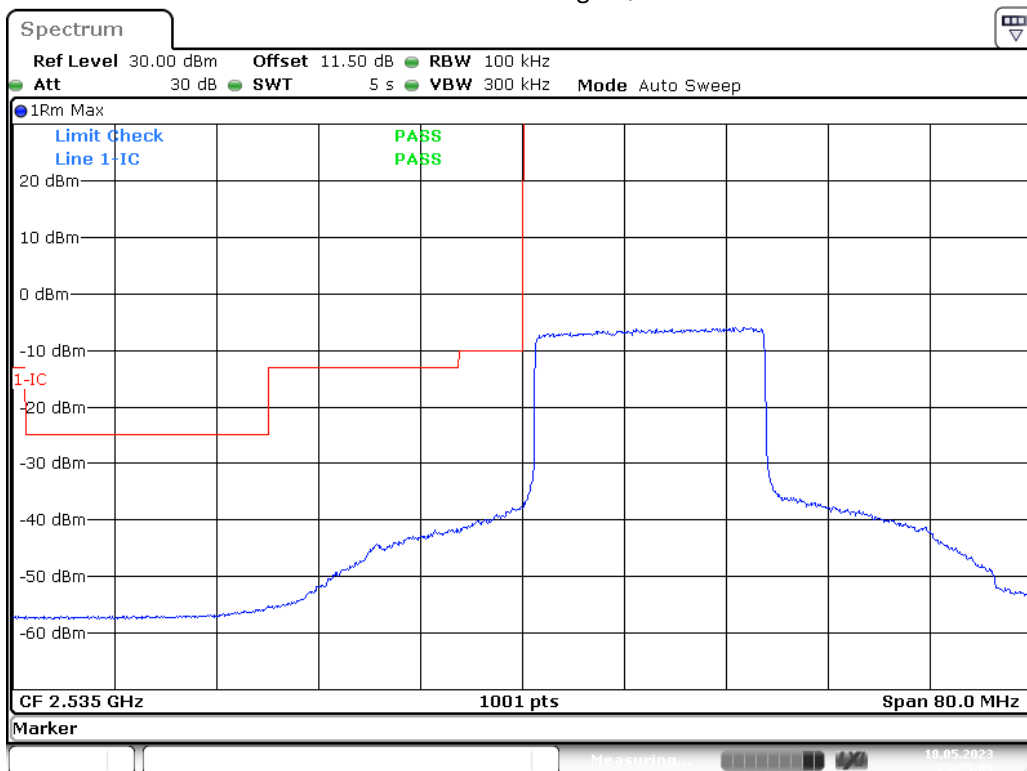

Band41-5M-Bandedge-QPSK-L

Date: 18.MAY.2023 23:25:10