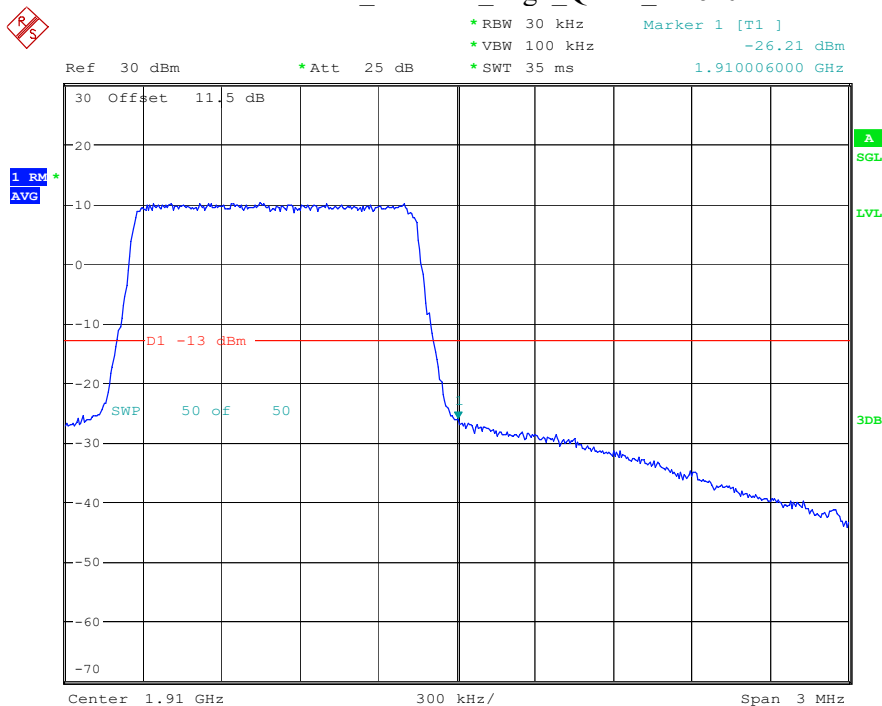

Please refer to following plots:
Band 2_1.4 MHz_Low_QPSK_RB6#0

Date: 19.MAY.2023 19:29:39

Band 2_1.4 MHz_Low_16QAM_RB6#0

Date: 19.MAY.2023 19:29:45

Band 2_1.4 MHz_High_QPSK_RB6#0

Date: 19.MAY.2023 19:29:52