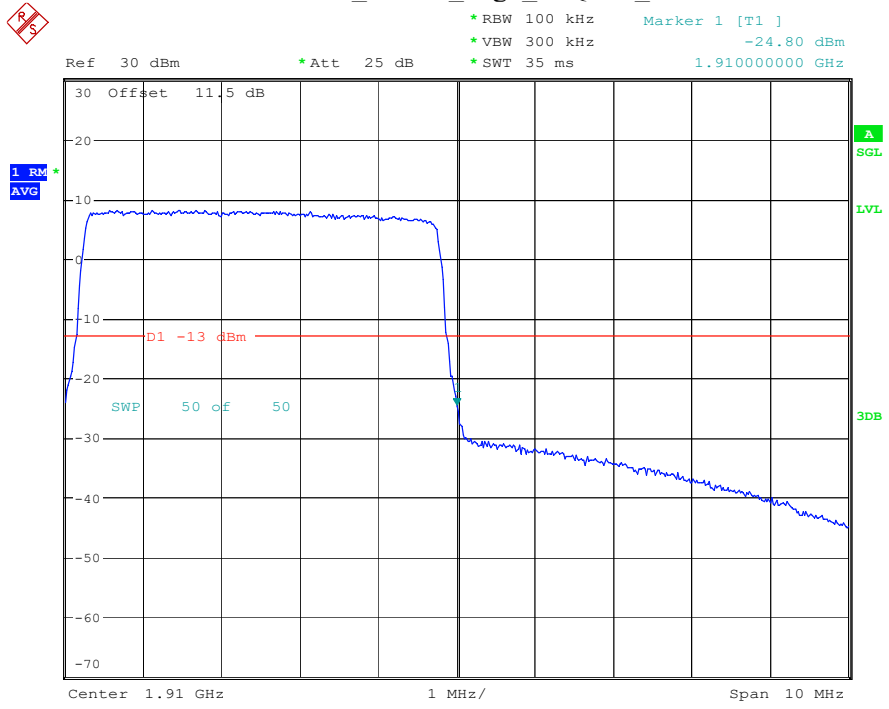

Band 2_5 MHz_High_16QAM_RB25#0

Date: 19.MAY.2023 19:31:02