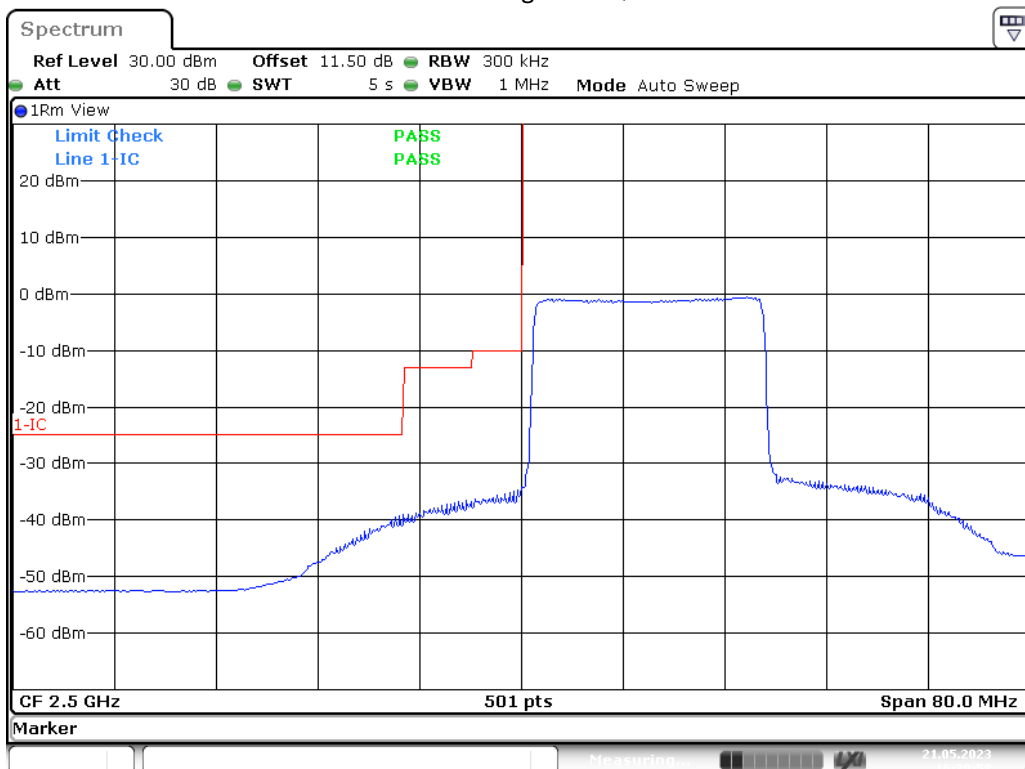

Band 7-5M-Bandedge-H-16QAM-Full RB

Date: 21.MAY.2023 17:09:18

Band 7-5M-Bandedge-H-QPSK-Full RB

Date: 21.MAY.2023 17:08:35

Band 7-10M-Bandedge-L-16QAM-Full RB

Band 7-10M-Bandedge-L-QPSK-Full RB

Band 7-10M-Bandedge-H-16QAM-Full RB

Date: 21.MAY.2023 17:11:10

Band 7-10M-Bandedge-H-QPSK-Full RB

Date: 21.MAY.2023 17:12:07

Band 7-15M-Bandedge-L-16QAM-Full RB

Date: 21.MAY.2023 16:39:58

Band 7-15M-Bandedge-L-QPSK-Full RB

Date: 21.MAY.2023 16:40:52