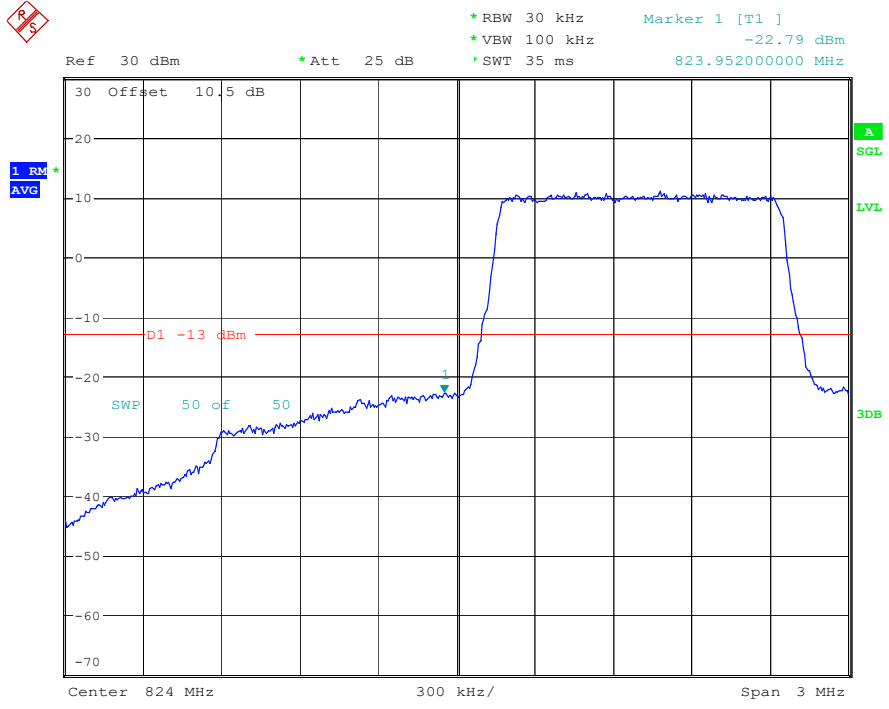

Band 2_15 MHz_High_16QAM_RB75#0

Date: 19.MAY.2023 19:32:11

Band 2_20 MHz_Low_QPSK_RB100#0

Date: 19.MAY.2023 19:32:23

Band 2_20 MHz_Low_16QAM_RB100#0

Date: 19.MAY.2023 19:32:29

Band 2_20 MHz_High_QPSK_RB100#0

Date: 19.MAY.2023 19:32:37

Band 2_20 MHz_High_16QAM_RB100#0

Date: 19.MAY.2023 19:32:44

Band 5_1.4 MHz_Low_QPSK_RB6#0

Date: 19.MAY.2023 20:34:50

Band 5_1.4 MHz_Low_16QAM_RB6#0

Date: 19.MAY.2023 20:34:56

Band 5_1.4 MHz_High_QPSK_RB6#0