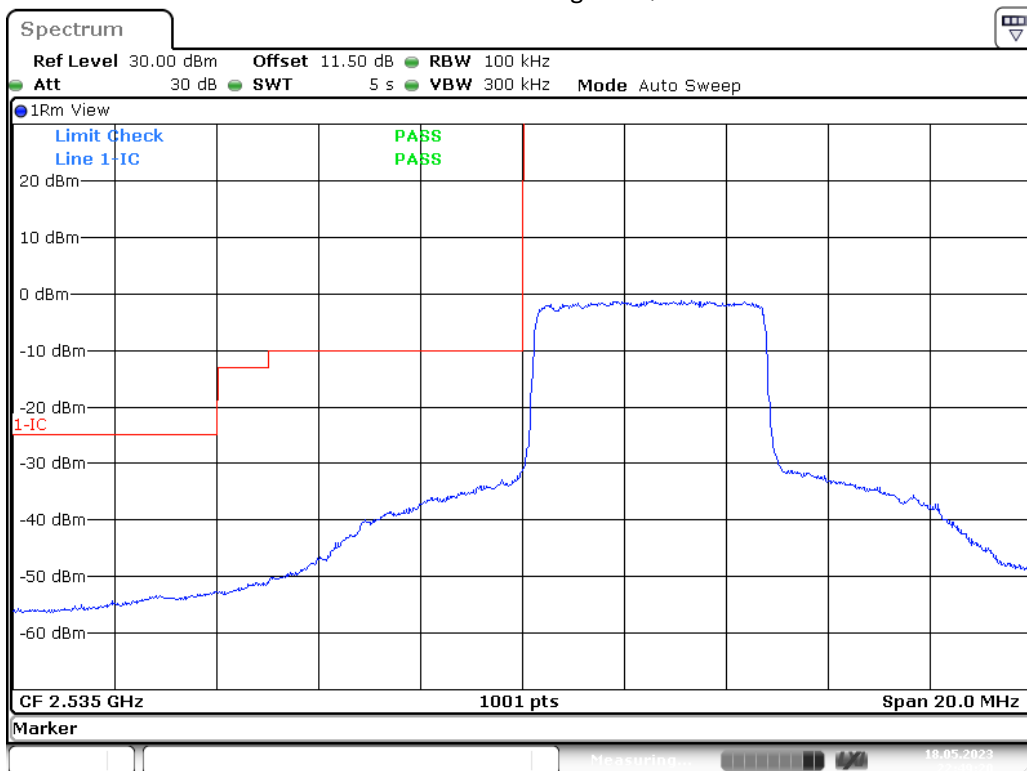

Date: 18.MAY.2023 22:55:36

Band41-15M-Bandedge-QPSK-L

Date: 18.MAY.2023 22:57:26

Band41-15M-Bandedge-QPSK-H

Date: 18.MAY.2023 22:55:04

Band41-20M-Bandedge-16QAM-L

Date: 18.MAY.2023 22:49:20

Band41-20M-Bandedge-16QAM-H