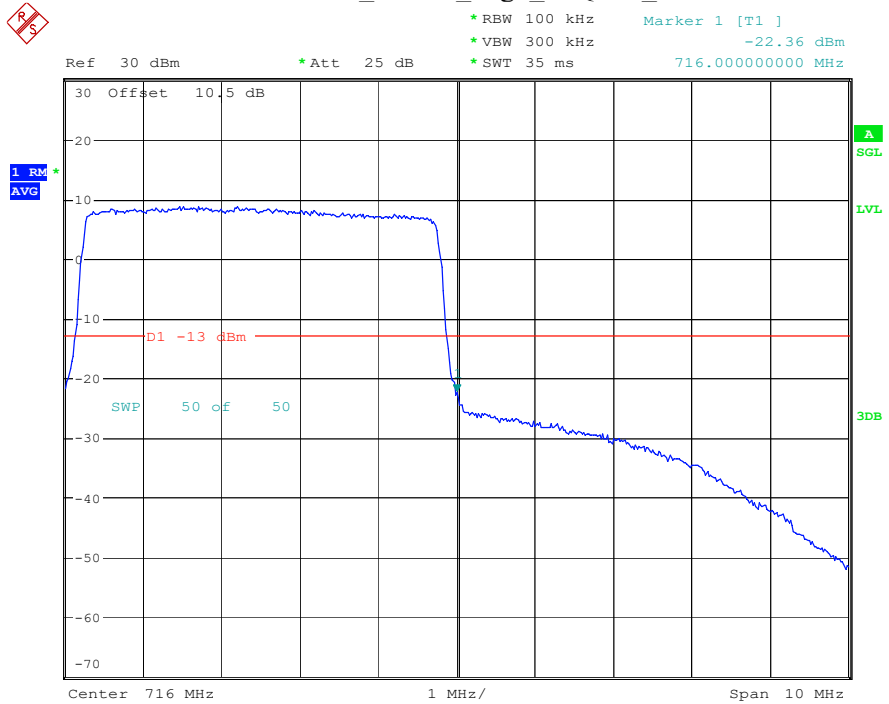

Band 12_5 MHz_High_16QAM_RB25#0

Date: 19.MAY.2023 20:38:32