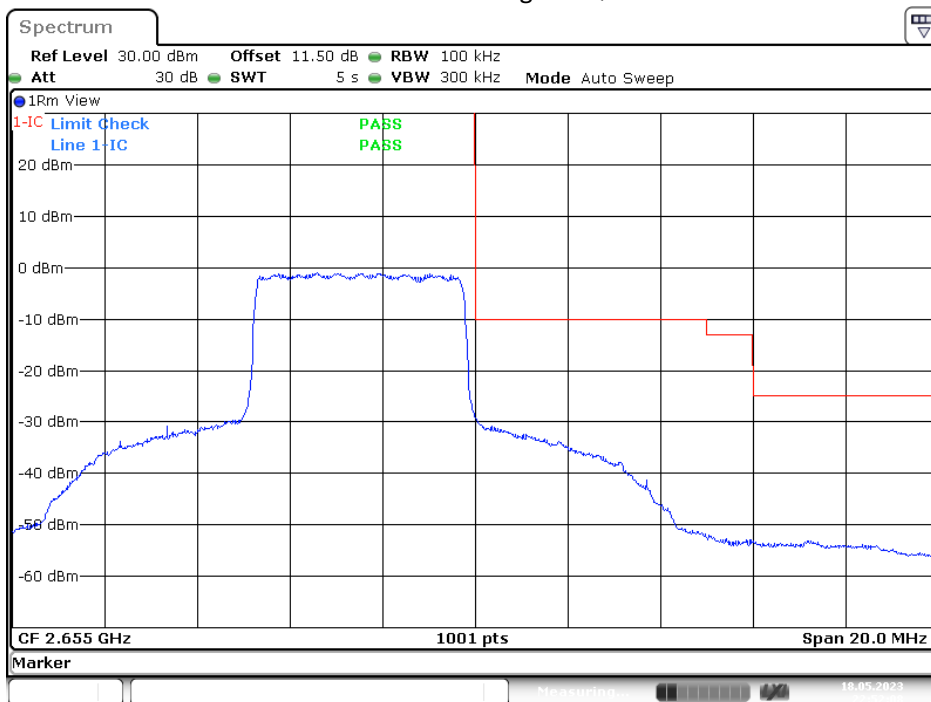

Date: 18.MAY.2023 22:55:36

Band41-15M-Bandedge-QPSK-L

Date: 18.MAY.2023 22:57:26

Band41-15M-Bandedge-QPSK-H

Date: 18.MAY.2023 22:55:04

Band41-20M-Bandedge-16QAM-L

Date: 18.MAY.2023 22:49:20

Band41-20M-Bandedge-16QAM-H