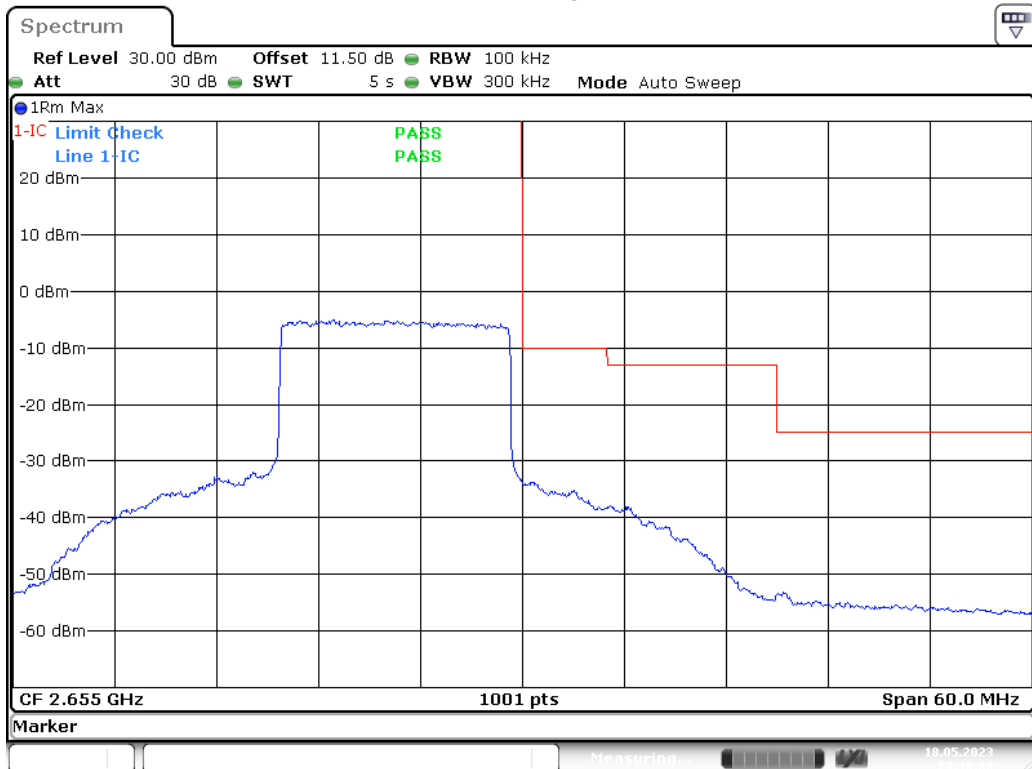

Date: 18.MAY.2023 23:27:56

Band41-5M-Bandedge-QPSK-L

Date: 18.MAY.2023 23:25:10

Band41-5M-Bandedge-QPSK-H

Date: 18.MAY.2023 23:27:38

Band41-10M-Bandedge-16QAM-L

Date: 18.MAY.2023 23:31:09

Band41-10M-Bandedge-16QAM-H