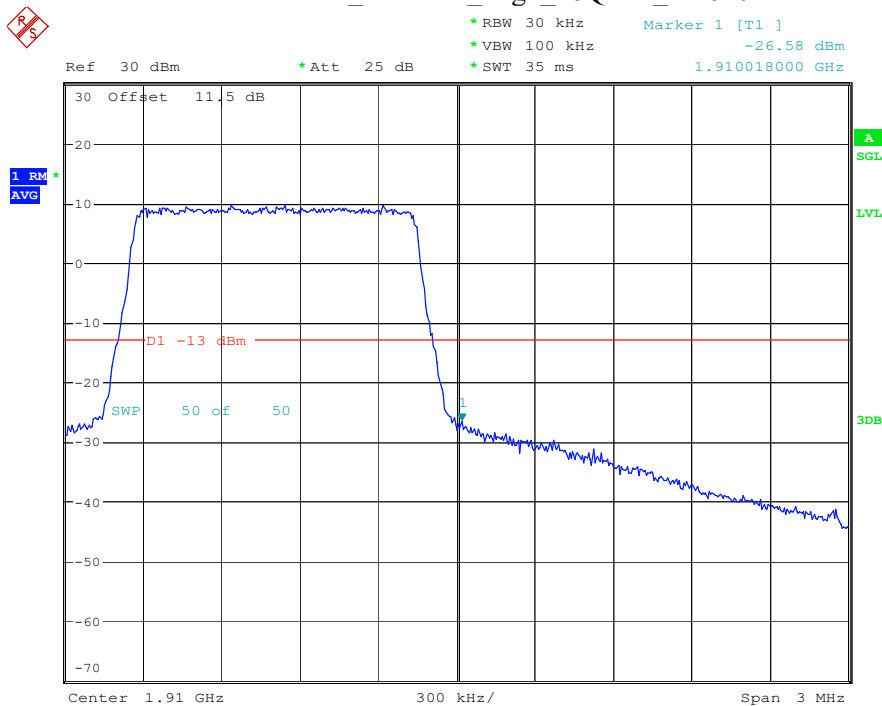

Band 2_1.4 MHz_High_16QAM_RB6#0

Date: 19.MAY.2023 19:29:59