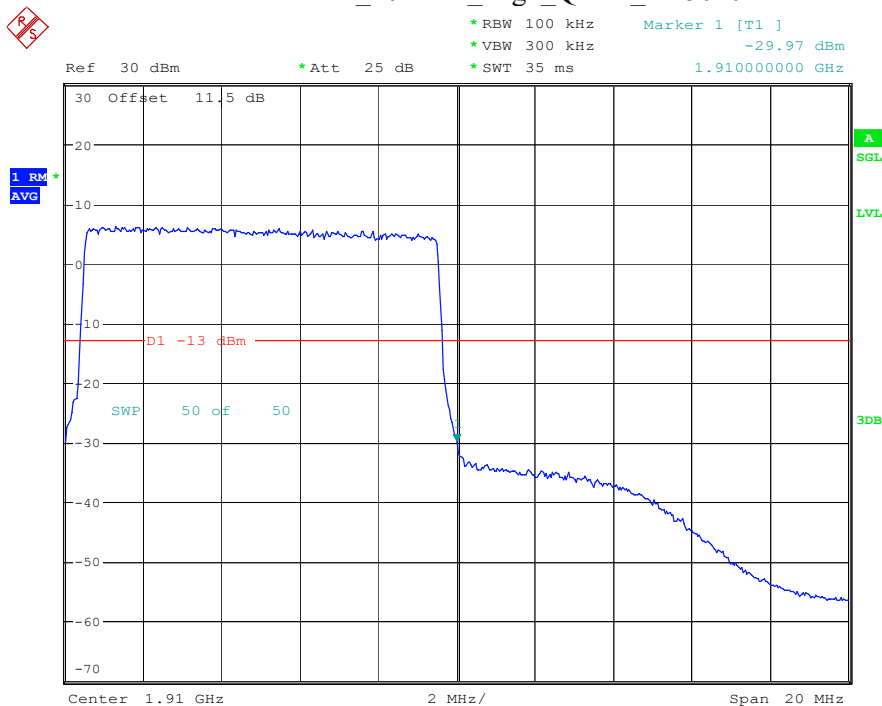

Band 2_5 MHz_High_16QAM_RB25#0

Date: 19.MAY.2023 19:31:02

Band 2_10 MHz_Low_QPSK_RB50#0

Date: 19.MAY.2023 19:31:15

Band 2_10 MHz_Low_16QAM_RB50#0

Date: 19.MAY.2023 19:31:22

Band 2_10 MHz_High_QPSK_RB50#0

Date: 19.MAY.2023 19:31:30