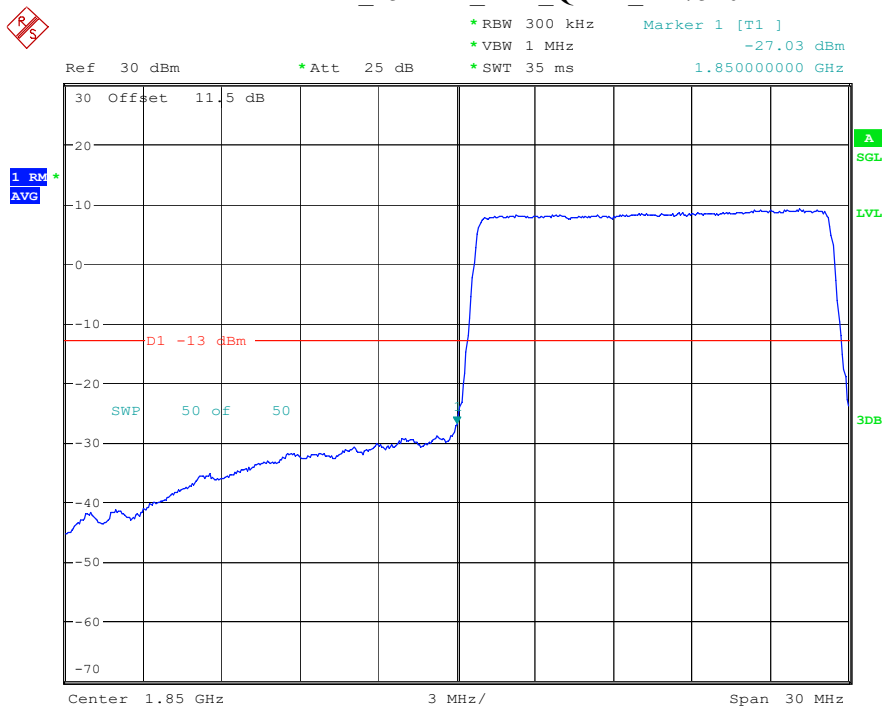

Band 2_5 MHz_High_16QAM_RB25#0

Date: 19.MAY.2023 19:31:02

Band 2_10 MHz_Low_QPSK_RB50#0

Date: 19.MAY.2023 19:31:15

Band 2_10 MHz_Low_16QAM_RB50#0

Date: 19.MAY.2023 19:31:22

Band 2_10 MHz_High_QPSK_RB50#0

Date: 19.MAY.2023 19:31:30

Band 2_10 MHz_High_16QAM_RB50#0

Date: 19.MAY.2023 19:31:38

Band 2_15 MHz_Low_QPSK_RB75#0

Date: 19.MAY.2023 19:31:49

Band 2_15 MHz_Low_16QAM_RB75#0

Date: 19.MAY.2023 19:31:56

Band 2_15 MHz_High_QPSK_RB75#0

Date: 19.MAY.2023 19:32:04