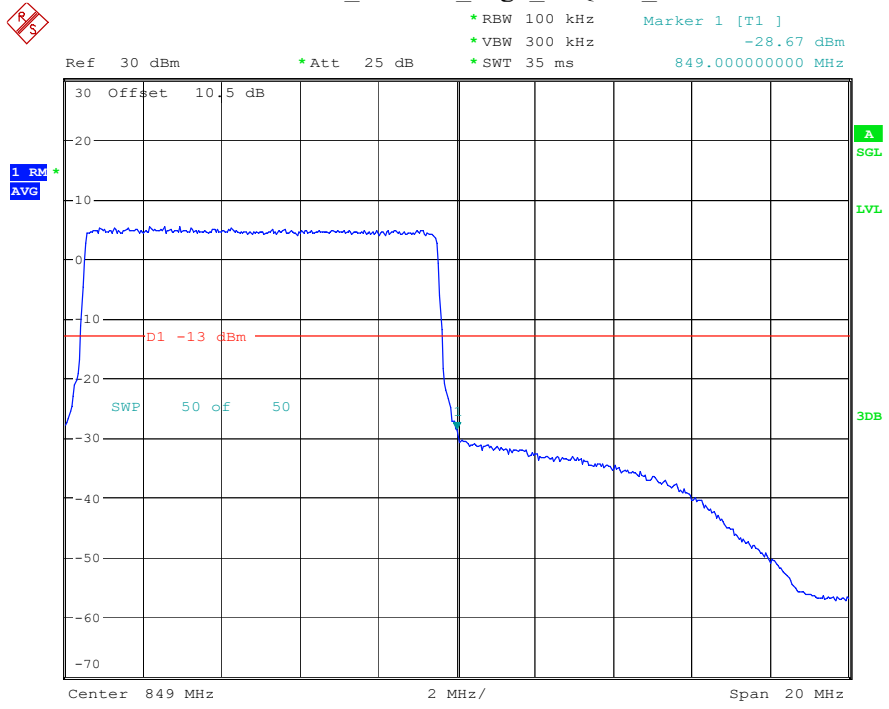

Band 5_10 MHz_High_16QAM_RB50#0

Date: 19.MAY.2023 20:36:47