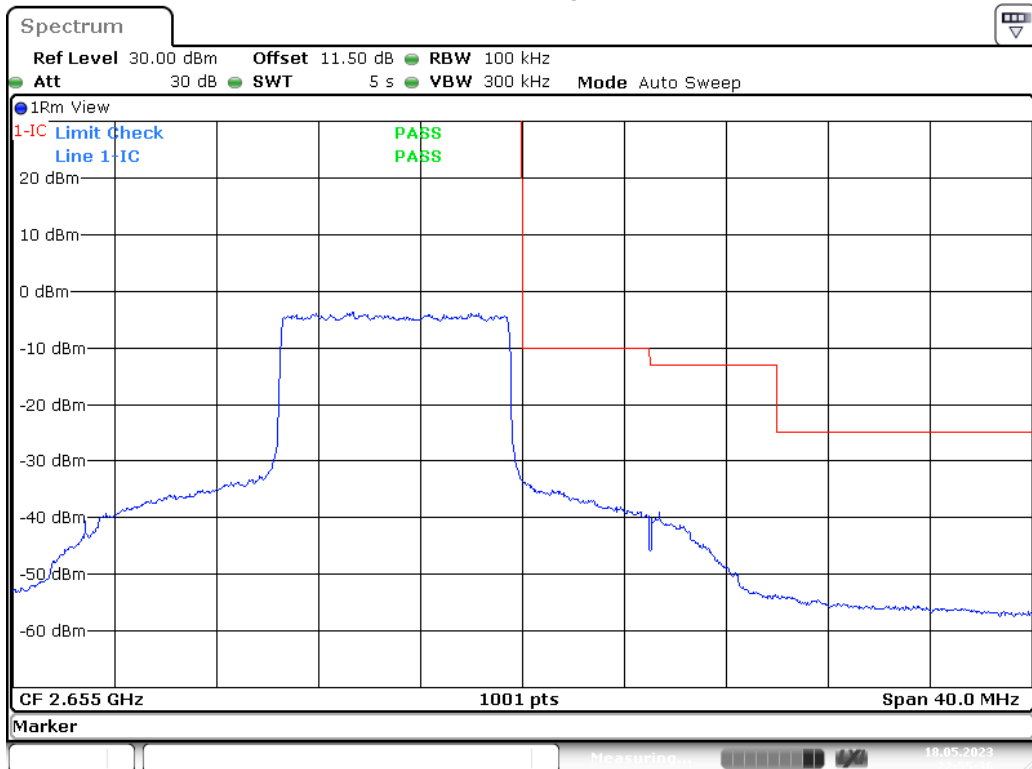

Date: 18.MAY.2023 23:30:08

Band41-10M-Bandedge-QPSK-L

Date: 18.MAY.2023 23:31:36

Band41-10M-Bandedge-QPSK-H

Date: 18.MAY.2023 23:29:49

Band41-15M-Bandedge-16QAM-L

Date: 18.MAY.2023 22:58:07

Band41-15M-Bandedge-16QAM-H