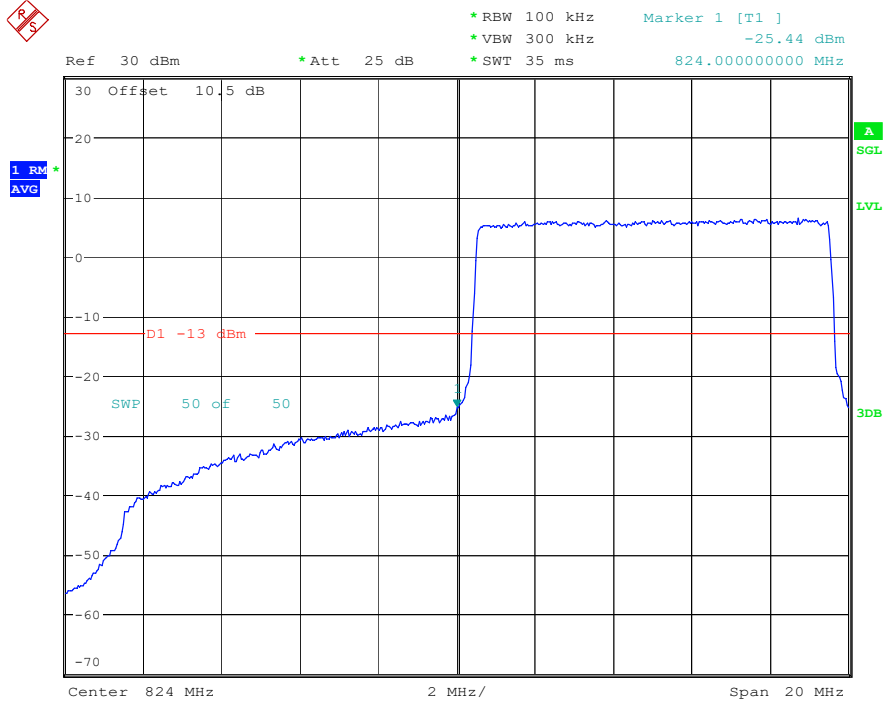

Band 5_10 MHz_Low_QPSK_RB50#0

Date: 19.MAY.2023 20:36:23