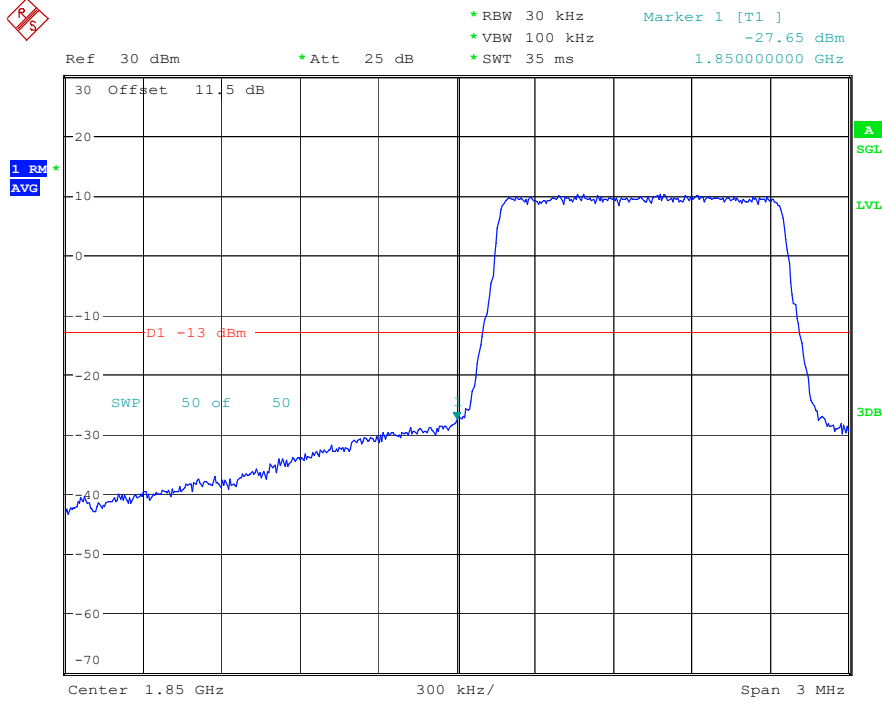

Please refer to following plots:
Band 2_1.4 MHz_Low_QPSK_RB6#0

Date: 19.MAY.2023 19:29:39

Band 2_1.4 MHz_Low_16QAM_RB6#0

Date: 19.MAY.2023 19:29:45

Band 2_1.4 MHz_High_QPSK_RB6#0

Date: 19.MAY.2023 19:29:52