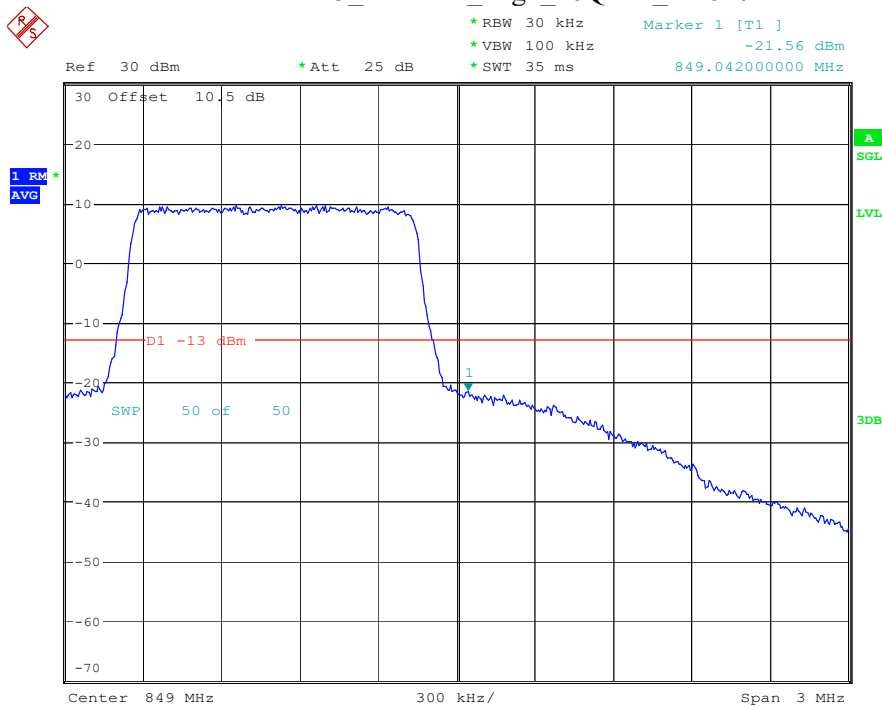

Band 5_1.4 MHz_High_16QAM_RB6#0

Date: 19.MAY.2023 20:35:09