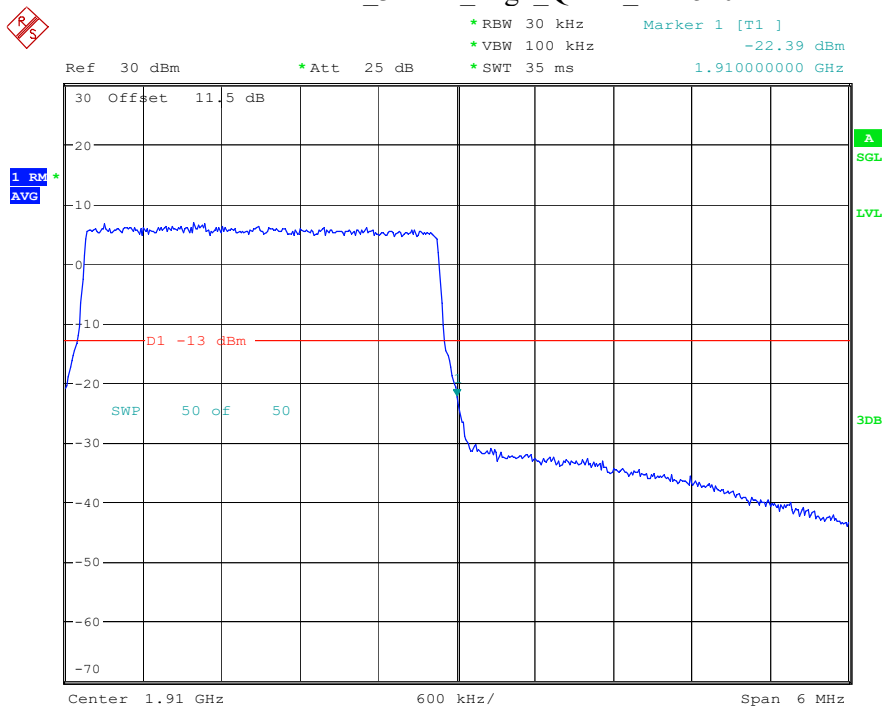

Band 2_1.4 MHz_High_16QAM_RB6#0

Date: 19.MAY.2023 19:29:59

Band 2_3 MHz_Low_QPSK_RB15#0

Date: 19.MAY.2023 19:30:10

Band 2_3 MHz_Low_16QAM_RB15#0

Date: 19.MAY.2023 19:30:16

Band 2_3 MHz_High_QPSK_RB15#0

Date: 19.MAY.2023 19:30:23