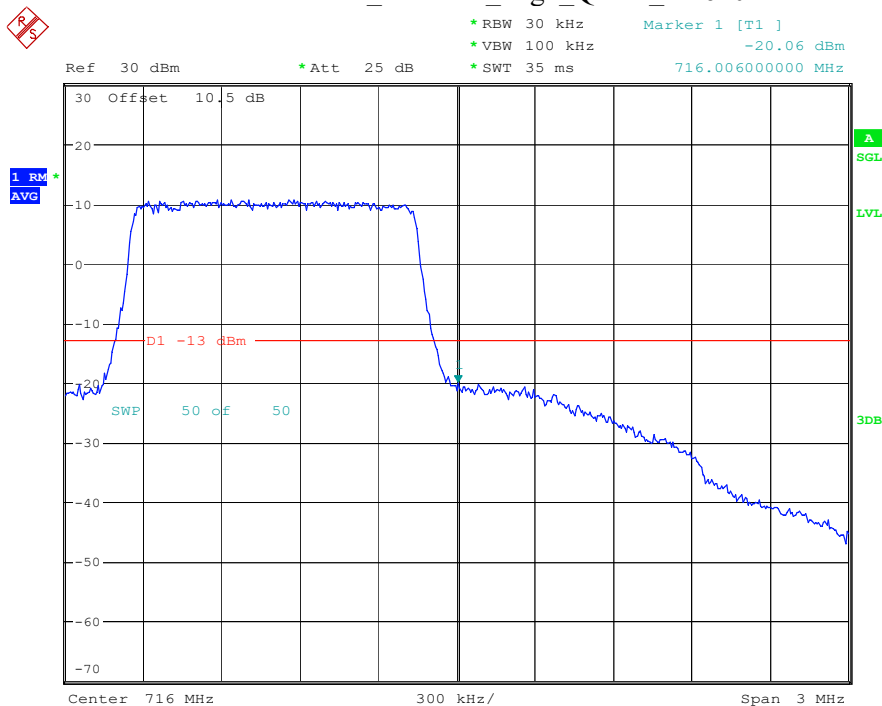

Date: 19.MAY.2023 20:36:39

Band 5_10 MHz_High_16QAM_RB50#0

Date: 19.MAY.2023 20:36:47

Band 12_1.4 MHz_Low_QPSK_RB6#0

Date: 19.MAY.2023 20:37:00

Band 12_1.4 MHz_Low_16QAM_RB6#0

Date: 19.MAY.2023 20:37:06

Band 12_1.4 MHz_High_QPSK_RB6#0

Date: 19.MAY.2023 20:37:13

Band 12_1.4 MHz_High_16QAM_RB6#0

Date: 19.MAY.2023 20:37:19

Band 12_3 MHz_Low_QPSK_RB15#0

Date: 19.MAY.2023 20:37:31

Band 12_3 MHz_Low_16QAM_RB15#0

Date: 19.MAY.2023 20:37:38

Band 12_3 MHz_High_QPSK_RB15#0