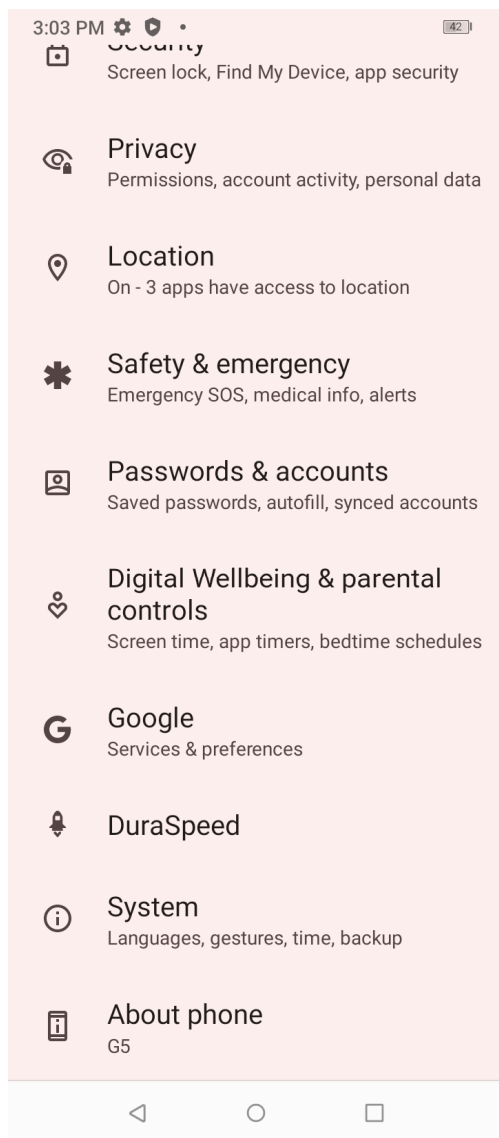

## The E-label information

To access the e-label information, in the device,  
Choose: Settings > About phone > Authentication information

Detailed as follows:

Scroll through the menu to find and select Settings

Scroll down in Settings to find and select About phone

Scroll down in About phone to find and select Authentication information

 System updates

 Device name G5	 Version information Baseband, kernel version
 Android version 12	 CPU UMS9230
 Running memory 8.0 GB	 Storage Available:116 GB Total:128 GB
 Model G5	 Configuration name
 <b>Authentication information</b> Authentication information	 Legal information User use agreement, Privacy policy
 SIM SIM1:Not available SIM2:Not available	 Status IMEI,IP address
 Build number	