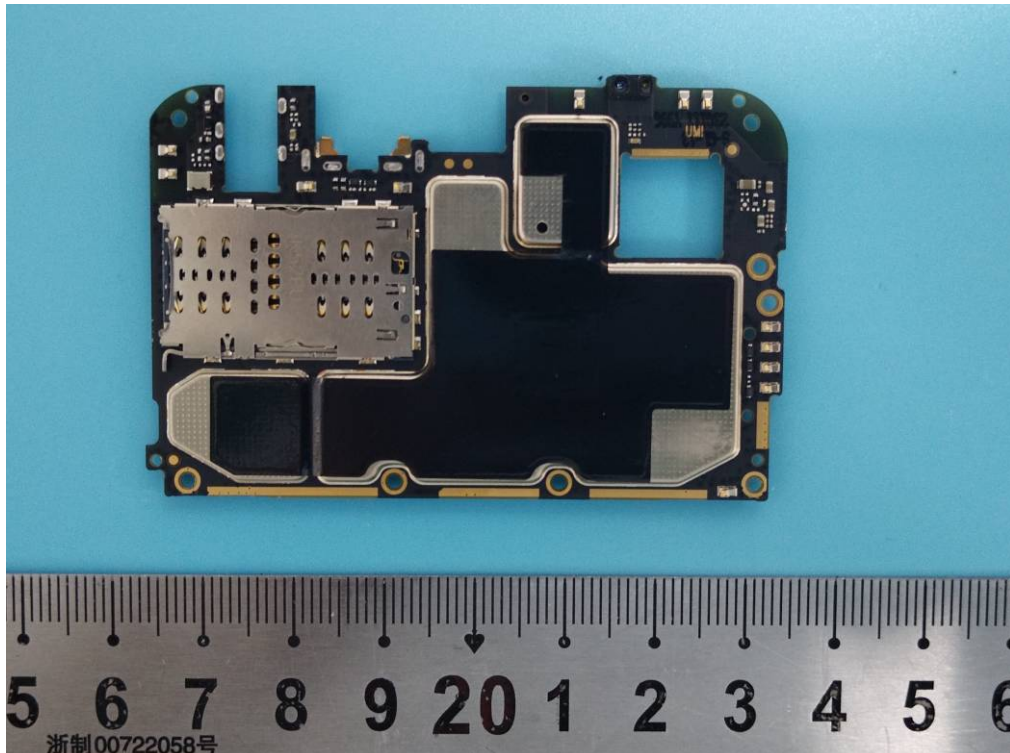

Internal photos

BT&2.4G WIFI ANT

5G WIFI ANT

DIV ANT

Note: the PCS1900/WCDMA B2/LTE B2 transmit on DIV ANT

Main ANT

Note: GSM850/WCDMA B5/LTE B5/7/12/41 transmit on Main ANT