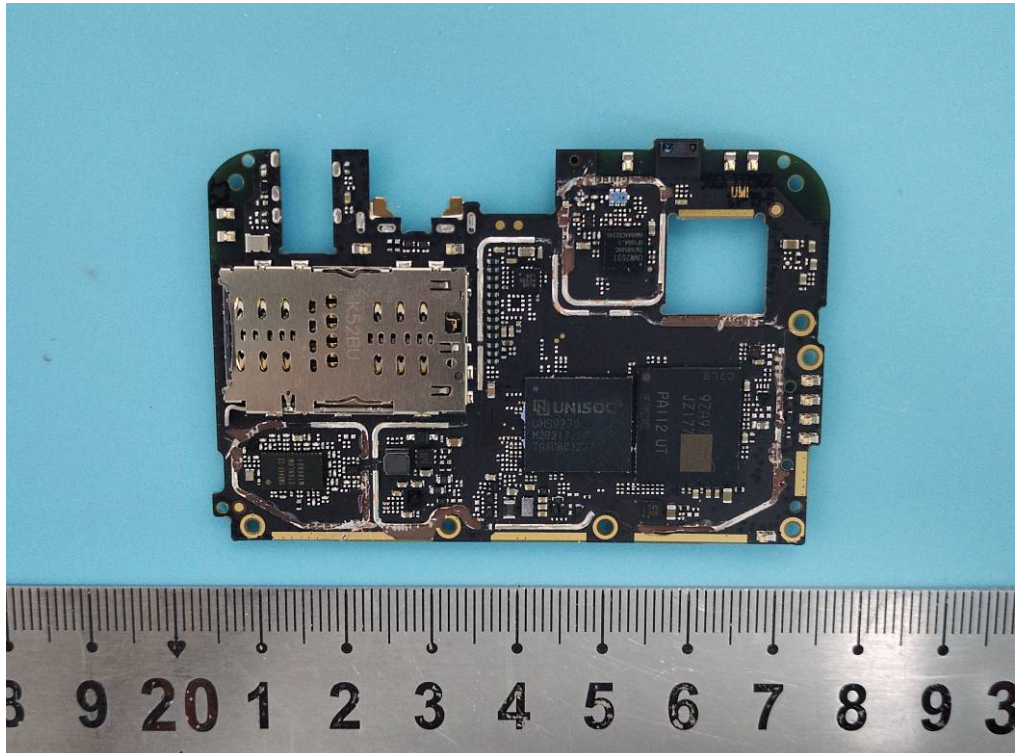

Internal photos

BT&2.4G WIFI ANT

5G WIFI ANT

DIV ANT

Note: the PCS1900/WCDMA B2/LTE B2 transmit on DIV ANT

Main ANT

Note: GSM850/WCDMA B5/LTE B5/7/12/41 transmit on Main ANT