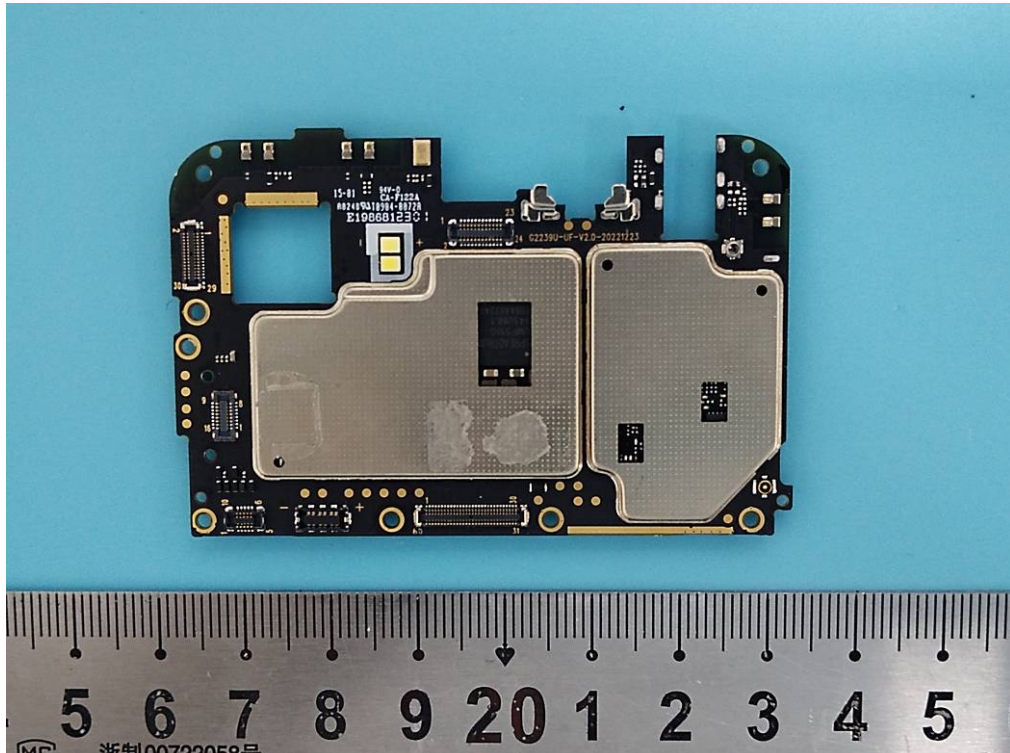

Internal photos

BT&2.4G WIFI ANT

5G WIFI ANT

DIV ANT

Note: the PCS1900/WCDMA B2/LTE B2 transmit on DIV ANT

Main ANT

Note: GSM850/WCDMA B5/LTE B5/7/12/41 transmit on Main ANT