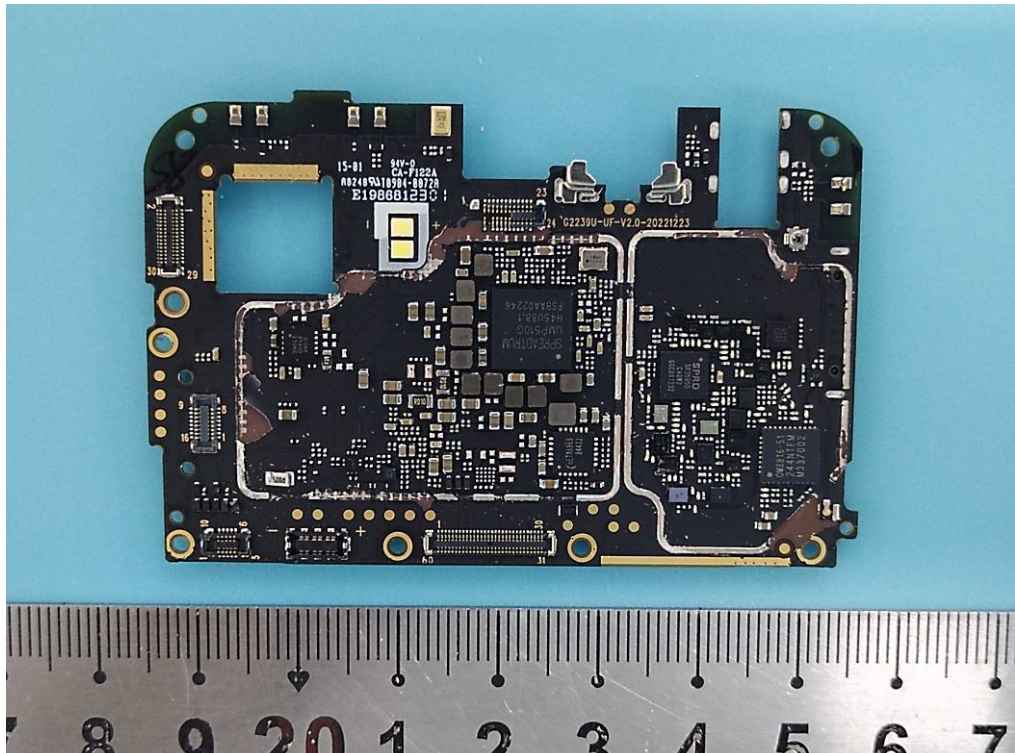

Internal photos

BT&2.4G WIFI ANT

5G WIFI ANT

DIV ANT

Note: the PCS1900/WCDMA B2/LTE B2 transmit on DIV ANT

Main ANT

Note: GSM850/WCDMA B5/LTE B5/7/12/41 transmit on Main ANT