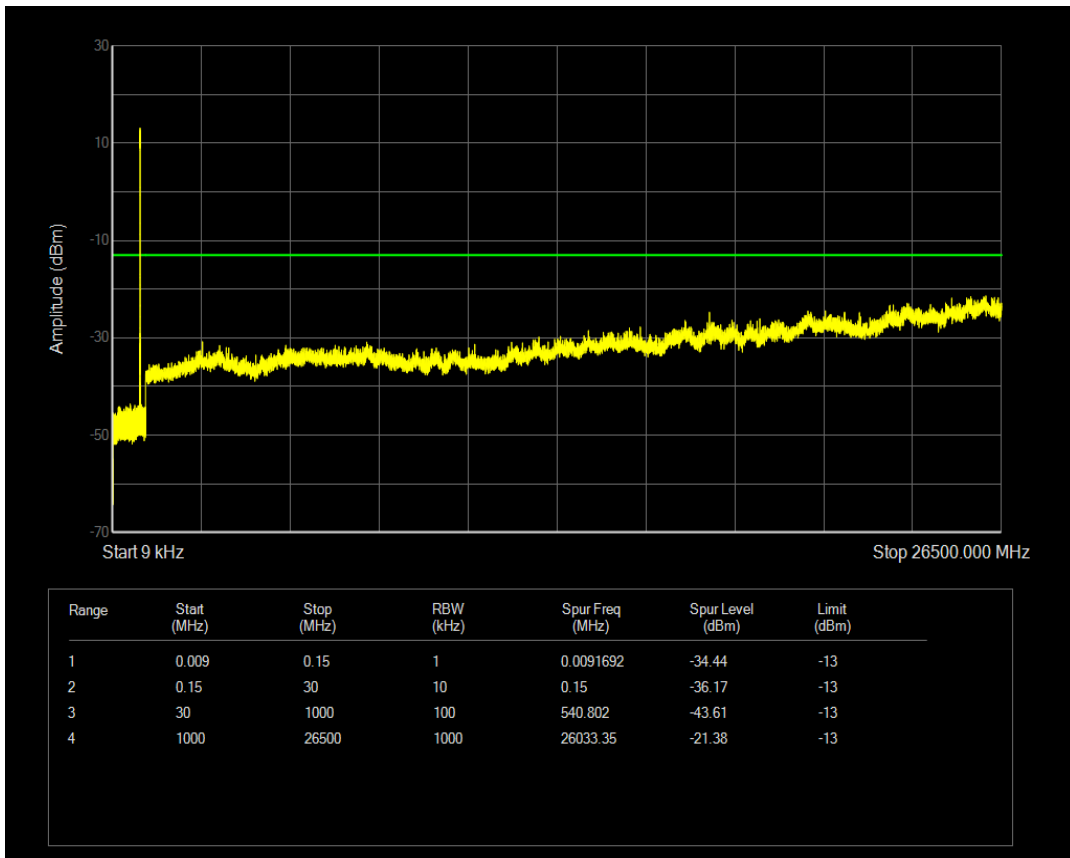

Band5 QAM16 BW=5MHz Channel=20525 RB Size=25 Position=#0

Band5 QPSK BW=5MHz Channel=20625 RB Size=1 Position=#0