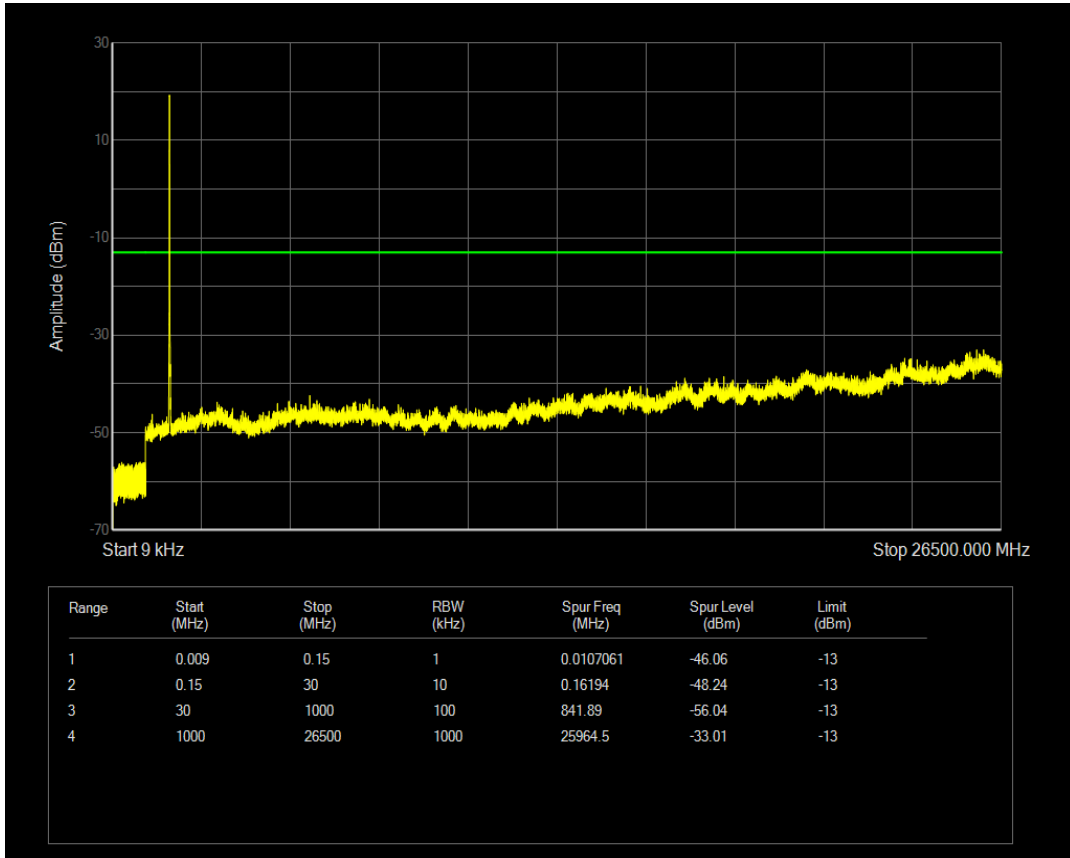

Band4 QPSK BW=10MHz Channel=20000 RB Size=1 Position=#0

Band4 QAM16 BW=5MHz Channel=20375 RB Size=25 Position=#0

Band4 QAM16 BW=10MHz Channel=20000 RB Size=1 Position=#0

Band4 QPSK BW=10MHz Channel=20000 RB Size=50 Position=#0

Band4 QAM16 BW=10MHz Channel=20000 RB Size=50 Position=#0

Band4 QPSK BW=10MHz Channel=20175 RB Size=1 Position=#0

Band4 QPSK BW=10MHz Channel=20175 RB Size=50 Position=#0

Band4 QAM16 BW=10MHz Channel=20175 RB Size=1 Position=#0