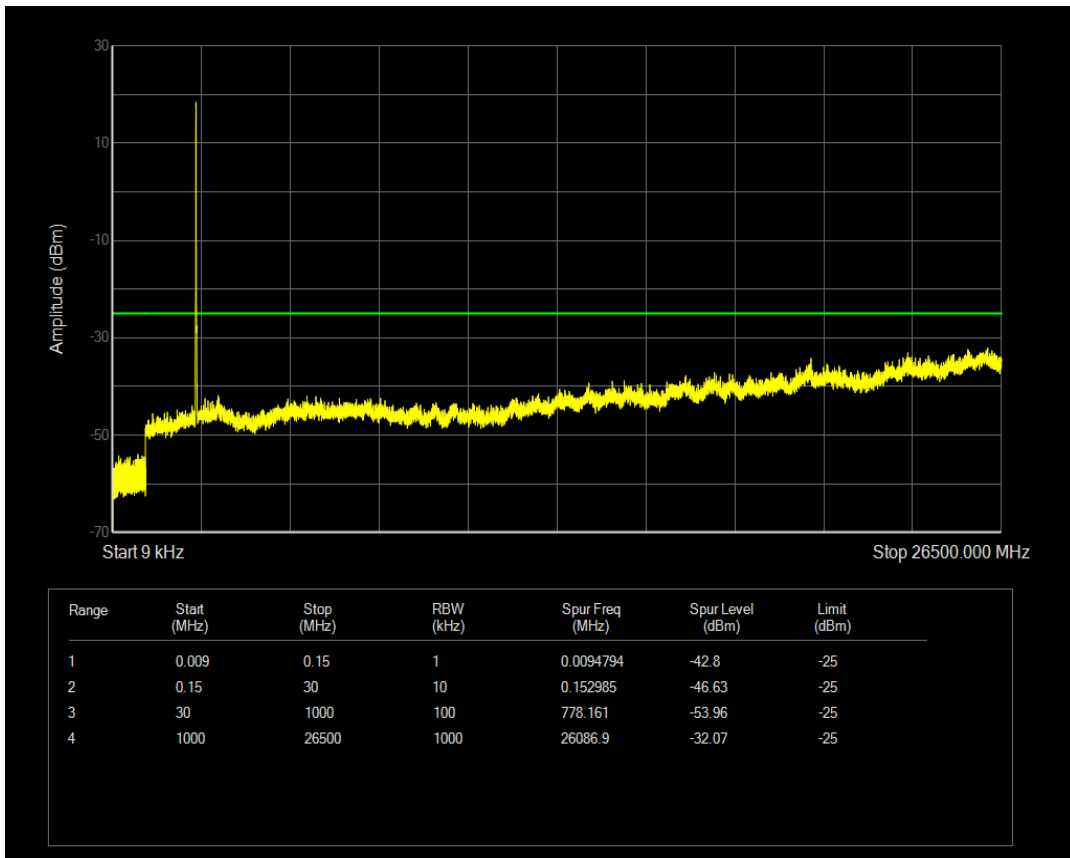

Band7 QAM16 BW=5MHz Channel=21425 RB Size=25 Position=#0

Band7 QPSK BW=10MHz Channel=20800 RB Size=50 Position=#0

Band7 QPSK BW=10MHz Channel=20800 RB Size=1 Position=#0

Band7 QAM16 BW=10MHz Channel=20800 RB Size=1 Position=#0

Band7 QAM16 BW=10MHz Channel=20800 RB Size=50 Position=#0

Band7 QPSK BW=10MHz Channel=21100 RB Size=1 Position=#0

Band7 QPSK BW=10MHz Channel=21100 RB Size=50 Position=#0

Band7 QAM16 BW=10MHz Channel=21100 RB Size=1 Position=#0