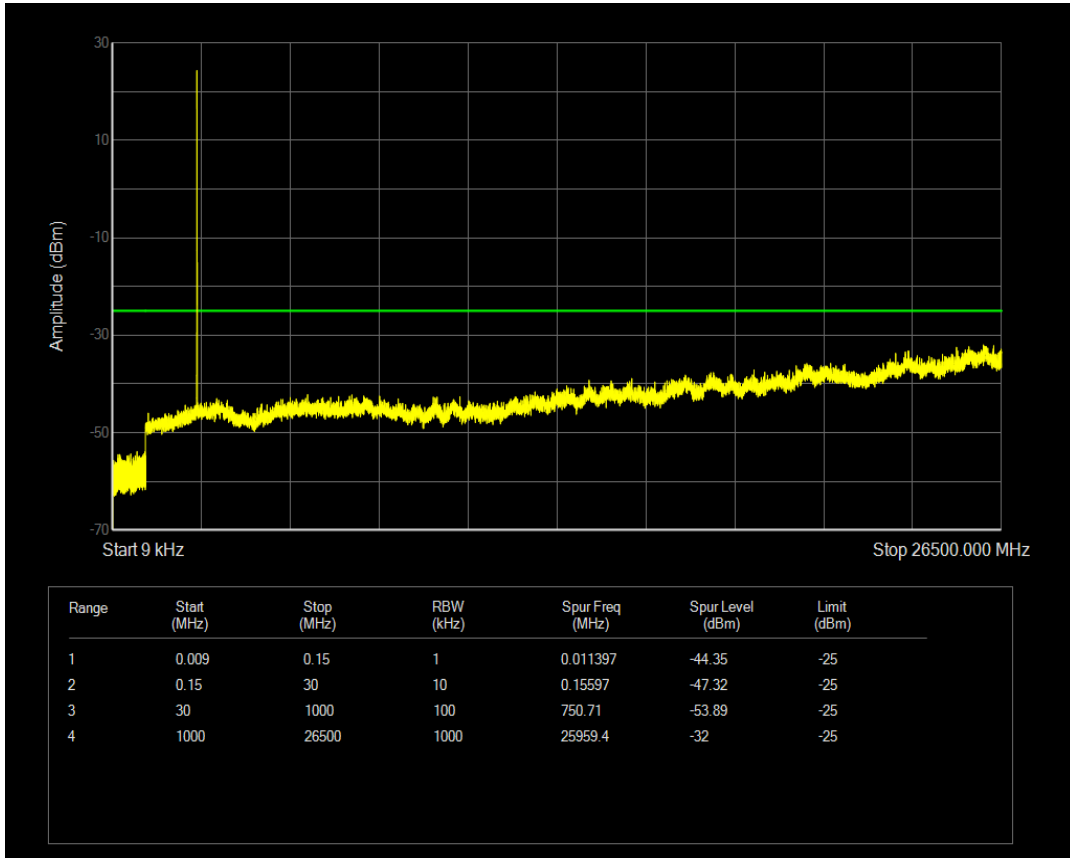

Band7 QPSK BW=5MHz Channel=21100 RB Size=1 Position=#0

Band7 QPSK BW=5MHz Channel=21100 RB Size=25 Position=#0