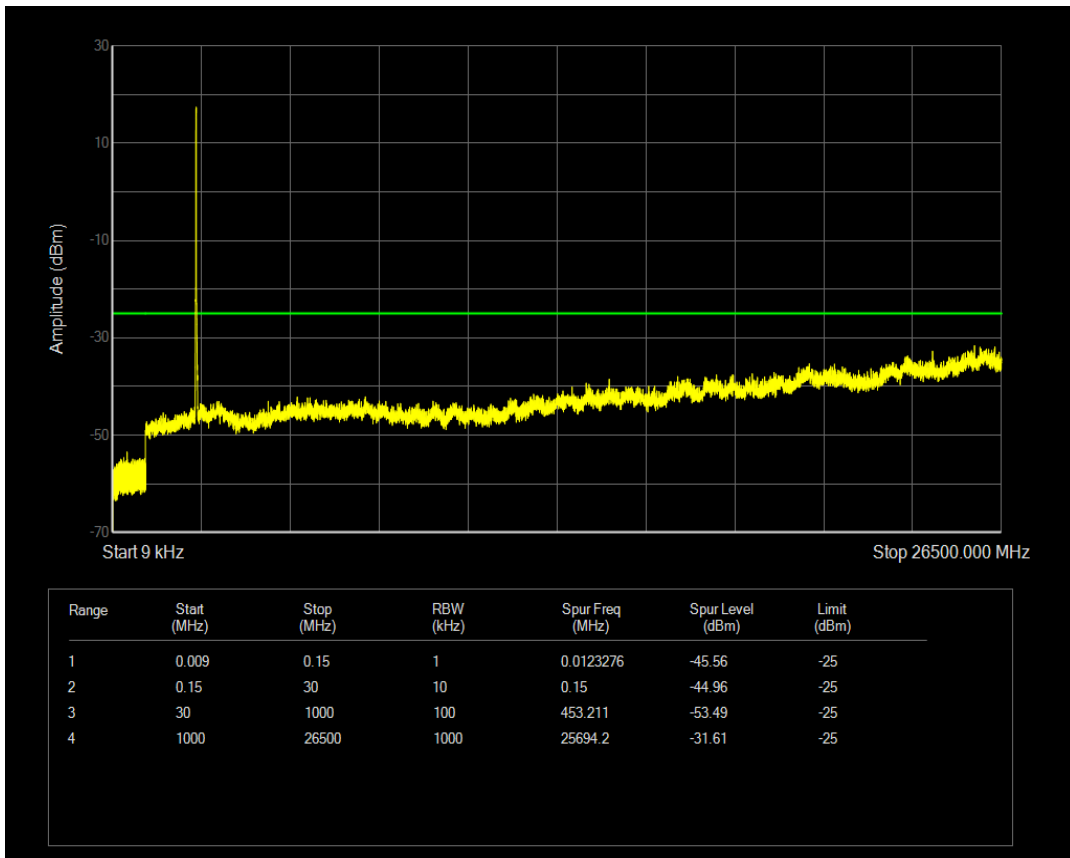

Band7 QAM16 BW=15MHz Channel=20825 RB Size=75 Position=#0

Band7 QPSK BW=15MHz Channel=21100 RB Size=1 Position=#0