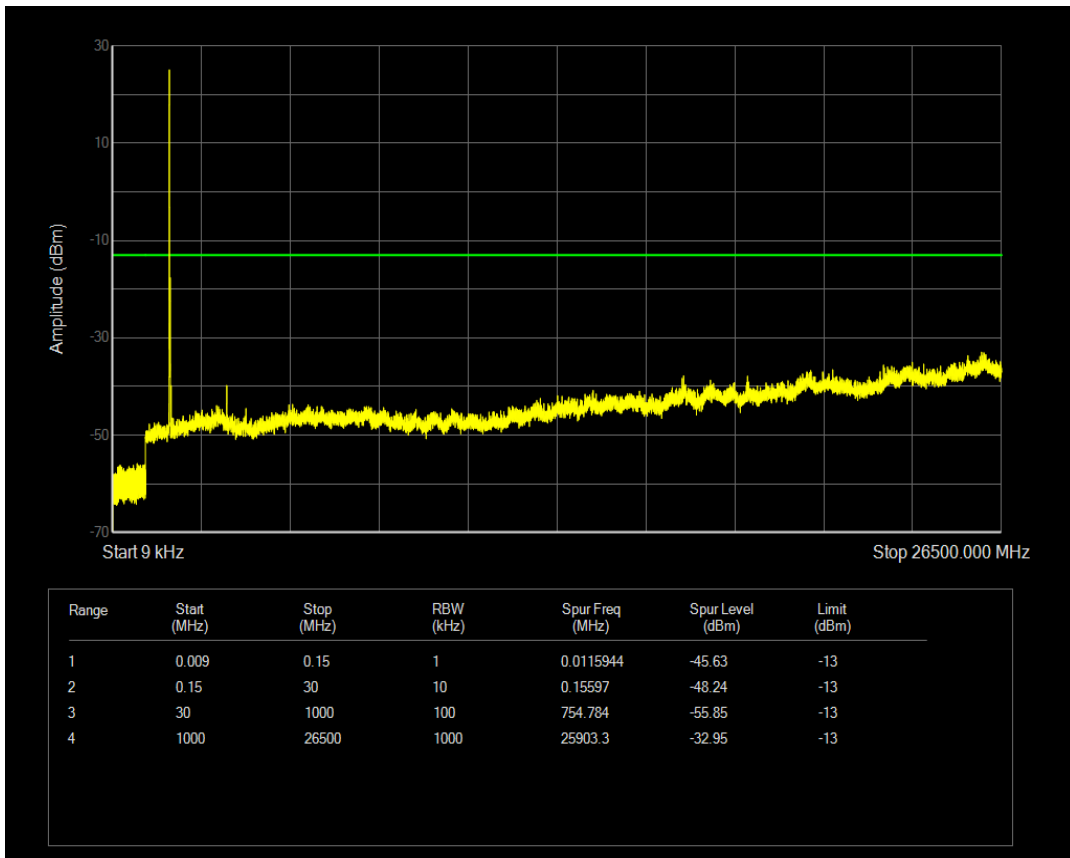

Band4 QAM16 BW=10MHz Channel=20000 RB Size=50 Position=#0

Band4 QPSK BW=10MHz Channel=20175 RB Size=1 Position=#0

Band4 QPSK BW=10MHz Channel=20175 RB Size=50 Position=#0

Band4 QAM16 BW=10MHz Channel=20175 RB Size=1 Position=#0

Band4 QPSK BW=10MHz Channel=20350 RB Size=1 Position=#0

Band4 QAM16 BW=10MHz Channel=20175 RB Size=50 Position=#0

Band4 QPSK BW=10MHz Channel=20350 RB Size=50 Position=#0

Band4 QAM16 BW=10MHz Channel=20350 RB Size=50 Position=#0

Band4 QAM16 BW=10MHz Channel=20350 RB Size=1 Position=#0

Band4 QPSK BW=15MHz Channel=20025 RB Size=1 Position=#0

Band4 QAM16 BW=15MHz Channel=20025 RB Size=1 Position=#0

Band4 QPSK BW=15MHz Channel=20025 RB Size=75 Position=#0