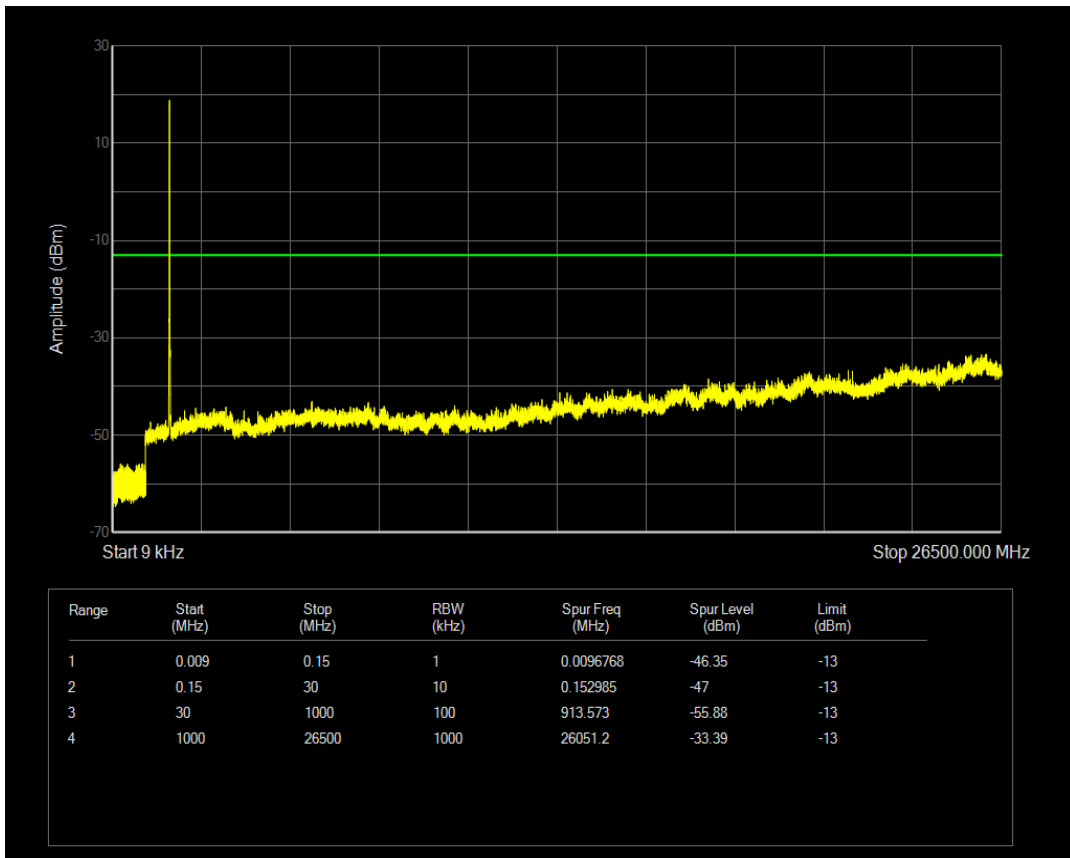

Band4 QPSK BW=10MHz Channel=20000 RB Size=1 Position=#0

Band4 QAM16 BW=5MHz Channel=20375 RB Size=25 Position=#0

Band4 QAM16 BW=10MHz Channel=20000 RB Size=1 Position=#0

Band4 QPSK BW=10MHz Channel=20000 RB Size=50 Position=#0

Band4 QAM16 BW=10MHz Channel=20000 RB Size=50 Position=#0

Band4 QPSK BW=10MHz Channel=20175 RB Size=1 Position=#0

Band4 QPSK BW=10MHz Channel=20175 RB Size=50 Position=#0

Band4 QAM16 BW=10MHz Channel=20175 RB Size=1 Position=#0