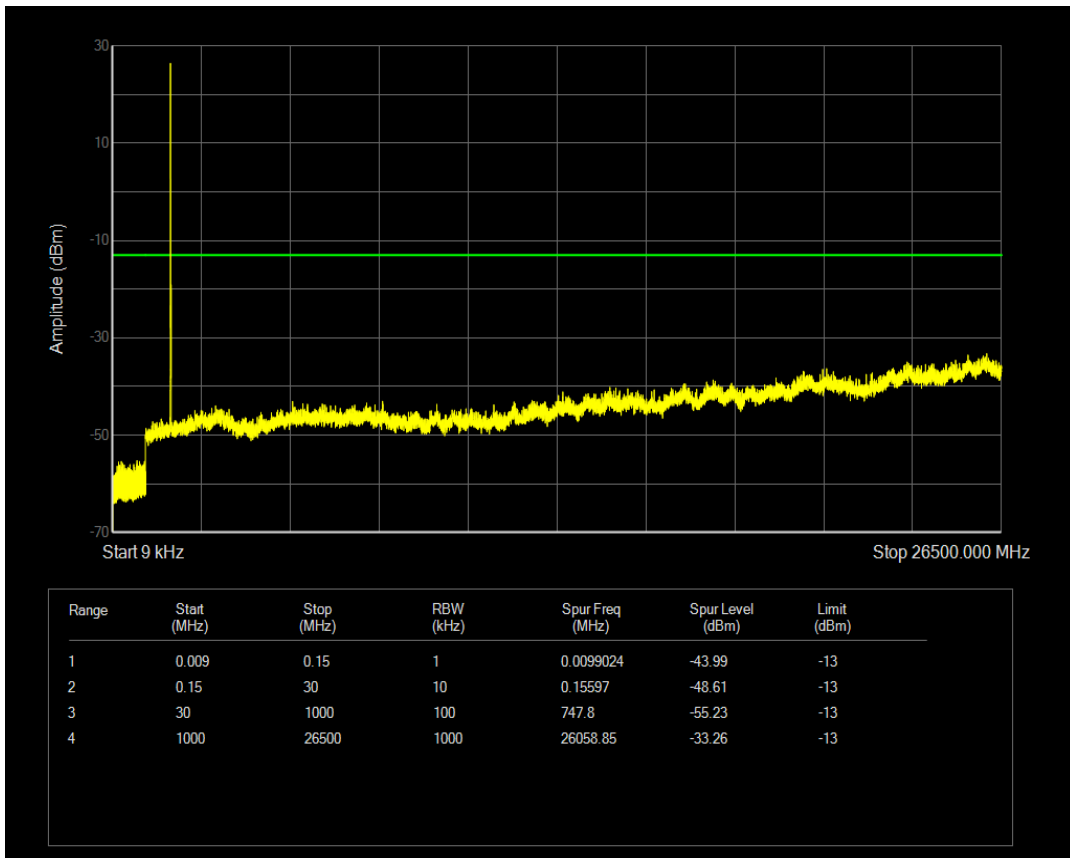

Band4 QAM16 BW=10MHz Channel=20000 RB Size=50 Position=#0

Band4 QPSK BW=10MHz Channel=20175 RB Size=1 Position=#0

Band4 QPSK BW=10MHz Channel=20175 RB Size=50 Position=#0

Band4 QAM16 BW=10MHz Channel=20175 RB Size=1 Position=#0

Band4 QPSK BW=10MHz Channel=20350 RB Size=1 Position=#0

Band4 QAM16 BW=10MHz Channel=20175 RB Size=50 Position=#0

Band4 QPSK BW=10MHz Channel=20350 RB Size=50 Position=#0

Band4 QAM16 BW=10MHz Channel=20350 RB Size=50 Position=#0

Band4 QAM16 BW=10MHz Channel=20350 RB Size=1 Position=#0

Band4 QPSK BW=15MHz Channel=20025 RB Size=1 Position=#0

Band4 QAM16 BW=15MHz Channel=20025 RB Size=1 Position=#0

Band4 QPSK BW=15MHz Channel=20025 RB Size=75 Position=#0