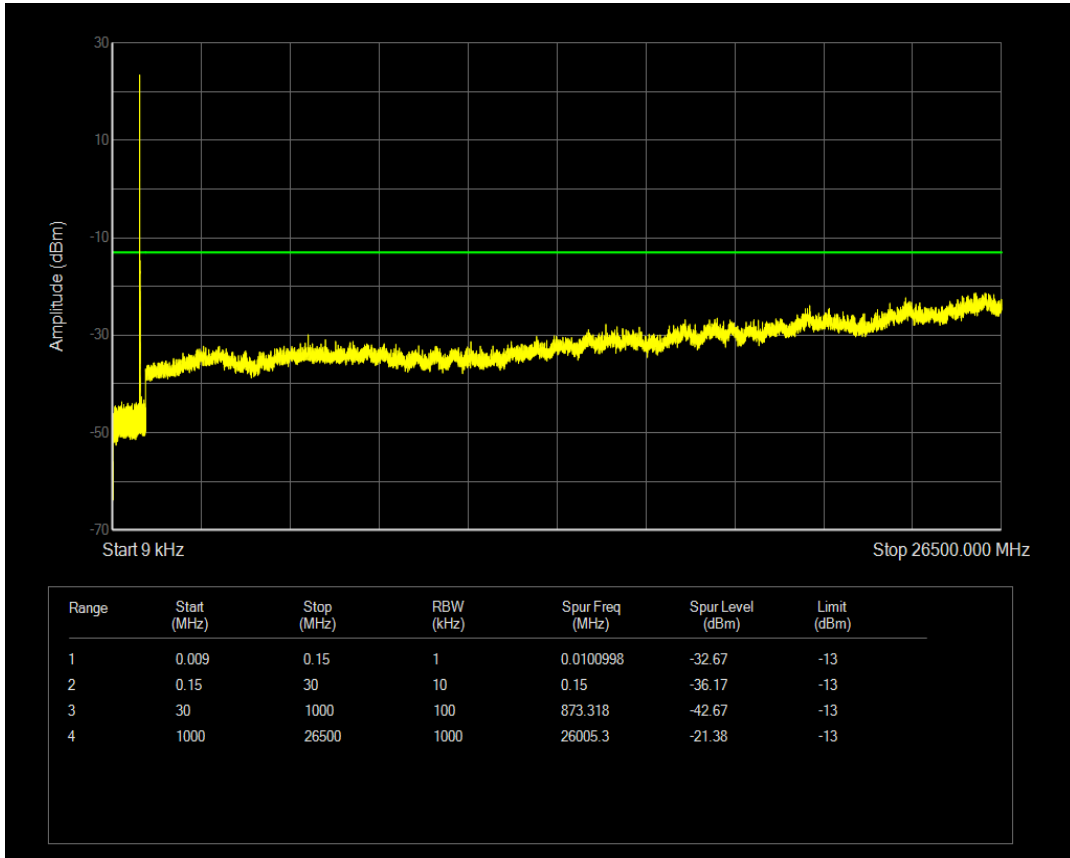

Band5 QPSK BW=3MHz Channel=20415 RB Size=1 Position=#0

Band5 QAM16 BW=1.4MHz Channel=20643 RB Size=6 Position=#0

Band5 QPSK BW=3MHz Channel=20415 RB Size=15 Position=#0

Band5 QAM16 BW=3MHz Channel=20415 RB Size=1 Position=#0