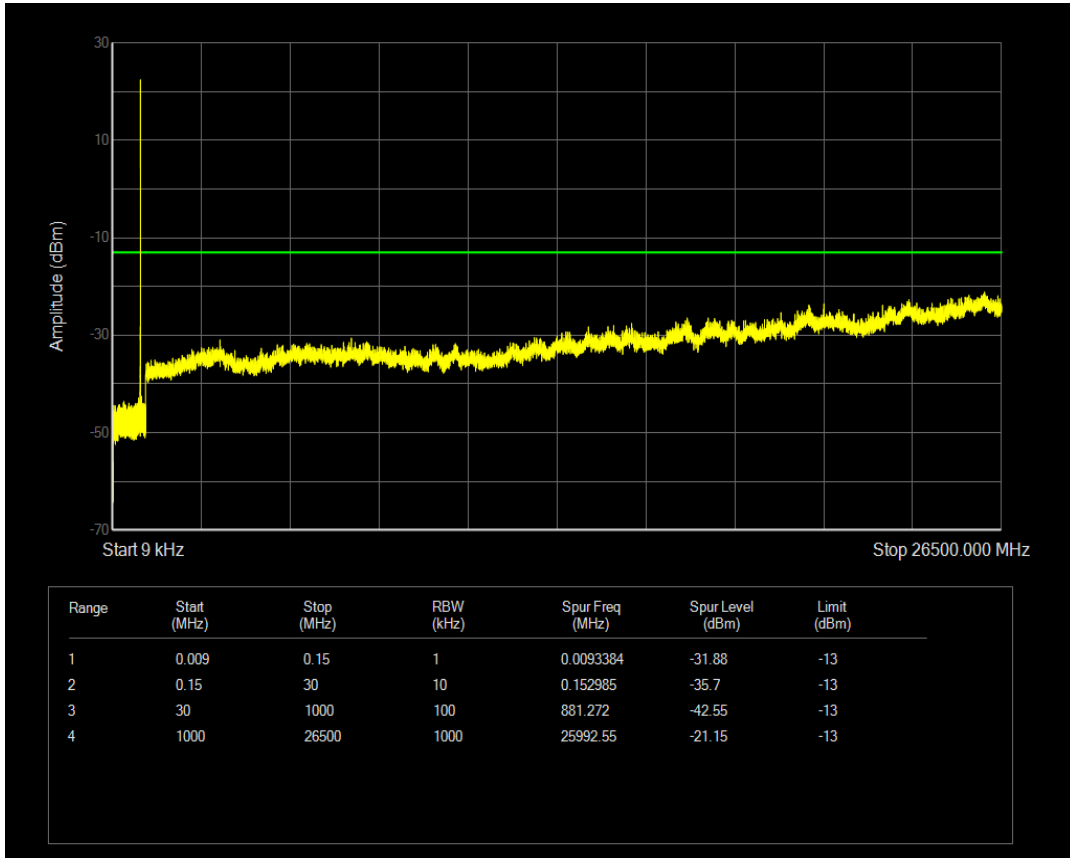

Band5 QAM16 BW=1.4MHz Channel=20525 RB Size=6 Position=#0

Band5 QPSK BW=1.4MHz Channel=20643 RB Size=6 Position=#0

Band5 QPSK BW=1.4MHz Channel=20643 RB Size=1 Position=#0

Band5 QAM16 BW=1.4MHz Channel=20643 RB Size=1 Position=#0