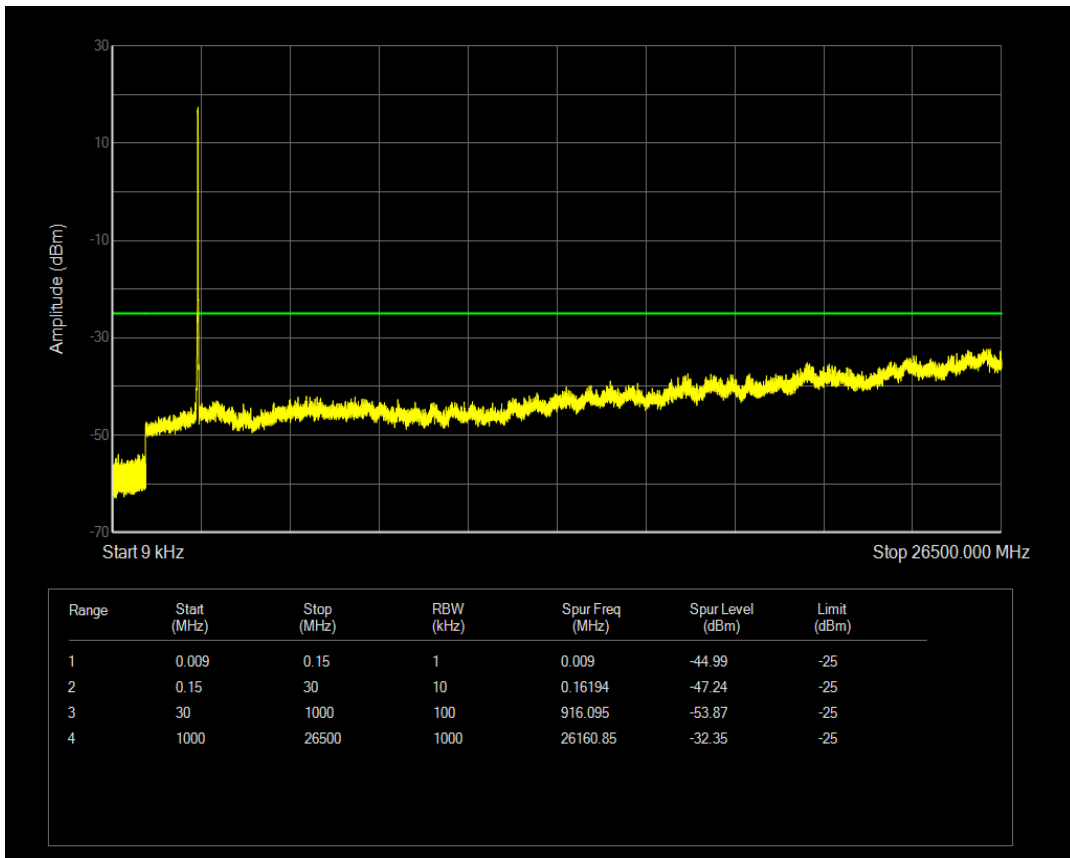

Band7 QPSK BW=15MHz Channel=21375 RB Size=75 Position=#0

Band7 QAM16 BW=15MHz Channel=21375 RB Size=1 Position=#0