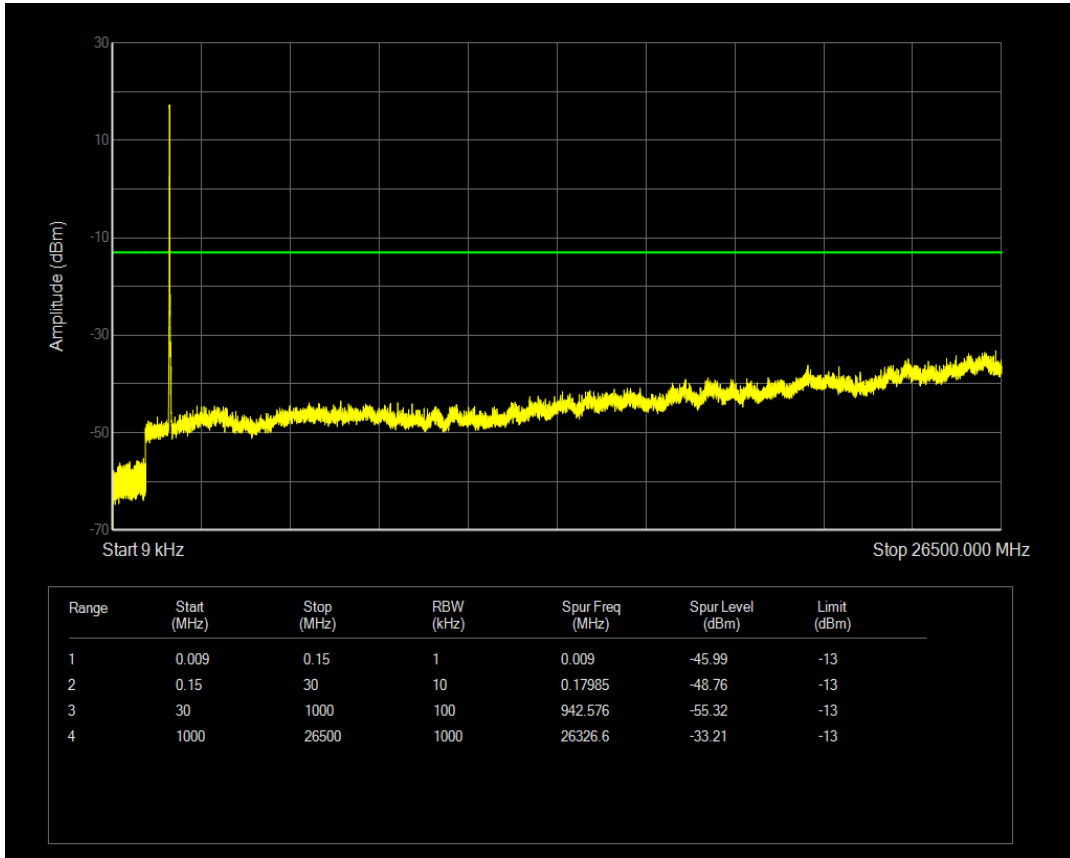

Band4 QPSK BW=10MHz Channel=20350 RB Size=1 Position=#0

Band4 QAM16 BW=10MHz Channel=20175 RB Size=50 Position=#0

Band4 QPSK BW=10MHz Channel=20350 RB Size=50 Position=#0

Band4 QAM16 BW=10MHz Channel=20350 RB Size=50 Position=#0

Band4 QAM16 BW=10MHz Channel=20350 RB Size=1 Position=#0

Band4 QPSK BW=15MHz Channel=20025 RB Size=1 Position=#0

Band4 QAM16 BW=15MHz Channel=20025 RB Size=1 Position=#0

Band4 QPSK BW=15MHz Channel=20025 RB Size=75 Position=#0

Band4 QAM16 BW=15MHz Channel=20025 RB Size=75 Position=#0

Band4 QPSK BW=15MHz Channel=20175 RB Size=1 Position=#0

Band4 QPSK BW=15MHz Channel=20175 RB Size=75 Position=#0

Band4 QAM16 BW=15MHz Channel=20175 RB Size=75 Position=#0