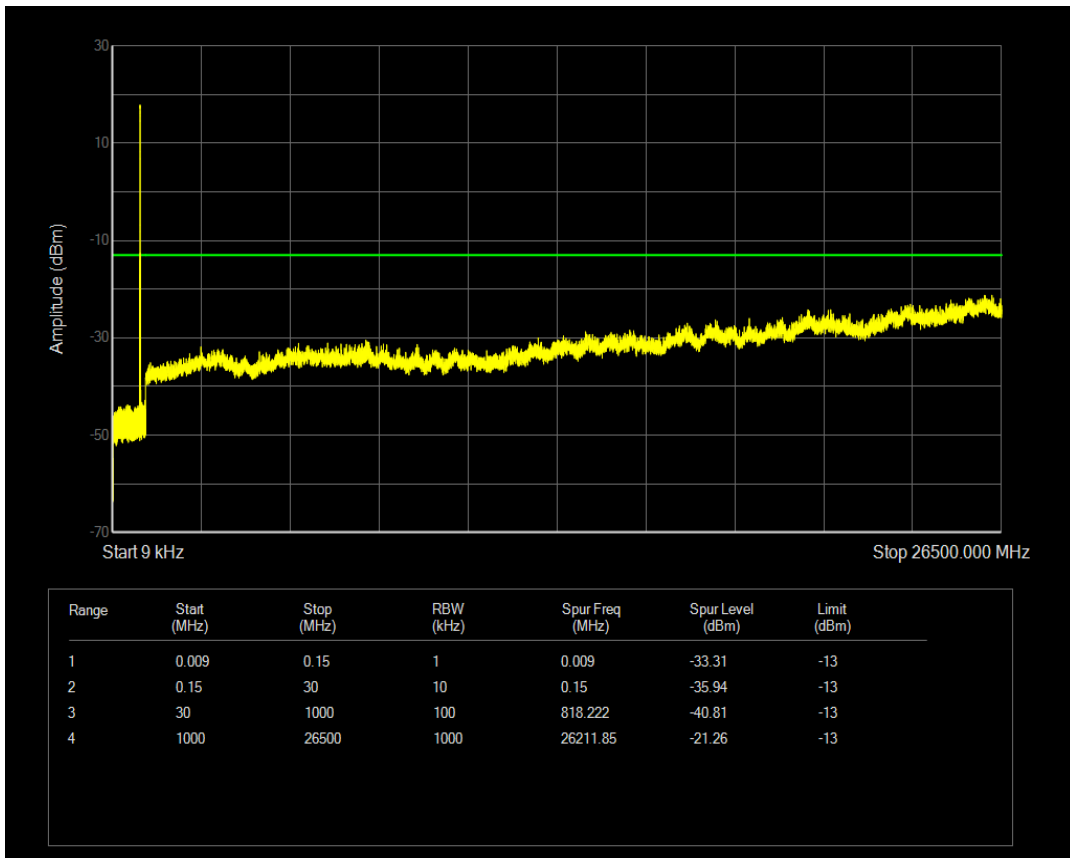

Band5 QAM16 BW=1.4MHz Channel=20525 RB Size=6 Position=#0

Band5 QPSK BW=1.4MHz Channel=20643 RB Size=6 Position=#0