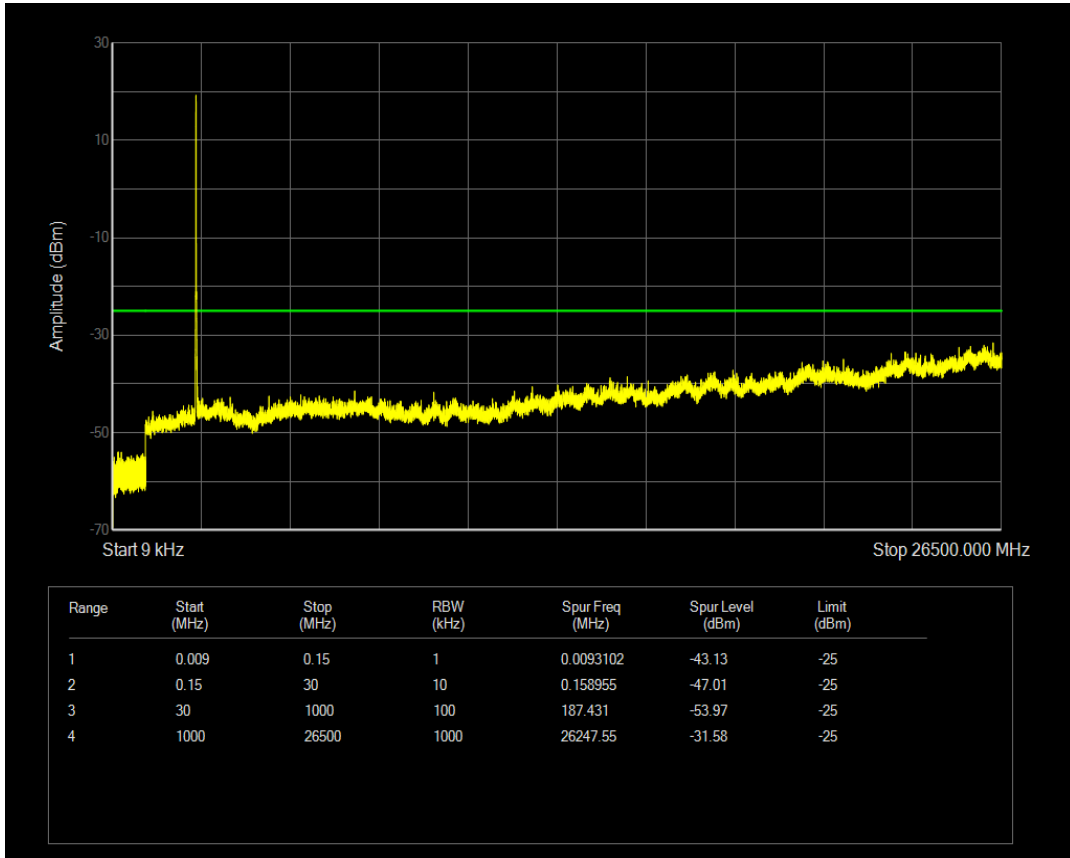

Band7 QAM16 BW=5MHz Channel=21100 RB Size=25 Position=#0

Band7 QPSK BW=5MHz Channel=21425 RB Size=1 Position=#0

Band7 QPSK BW=5MHz Channel=21425 RB Size=25 Position=#0

Band7 QAM16 BW=5MHz Channel=21425 RB Size=1 Position=#0

Band7 QAM16 BW=5MHz Channel=21425 RB Size=25 Position=#0

Band7 QPSK BW=10MHz Channel=20800 RB Size=50 Position=#0

Band7 QPSK BW=10MHz Channel=20800 RB Size=1 Position=#0

Band7 QAM16 BW=10MHz Channel=20800 RB Size=1 Position=#0