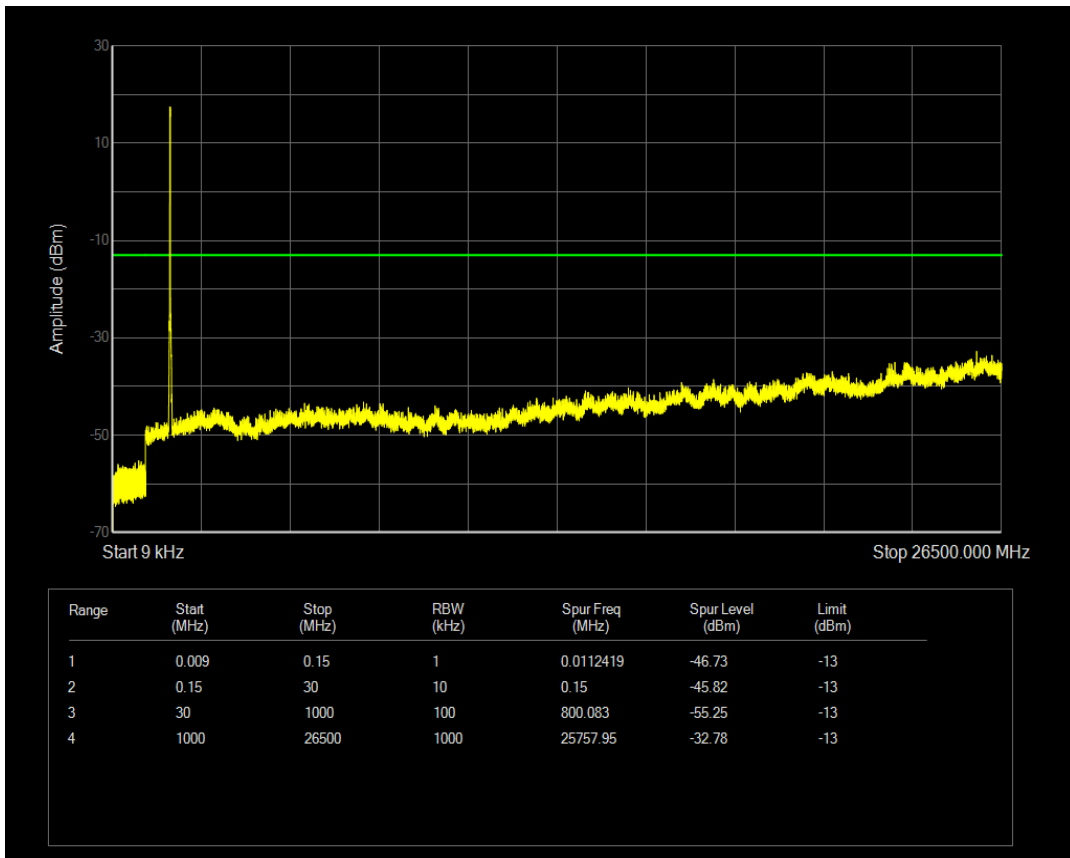

Band4 QPSK BW=20MHz Channel=20175 RB Size=100 Position=#0

Band4 QAM16 BW=20MHz Channel=20175 RB Size=1 Position=#0