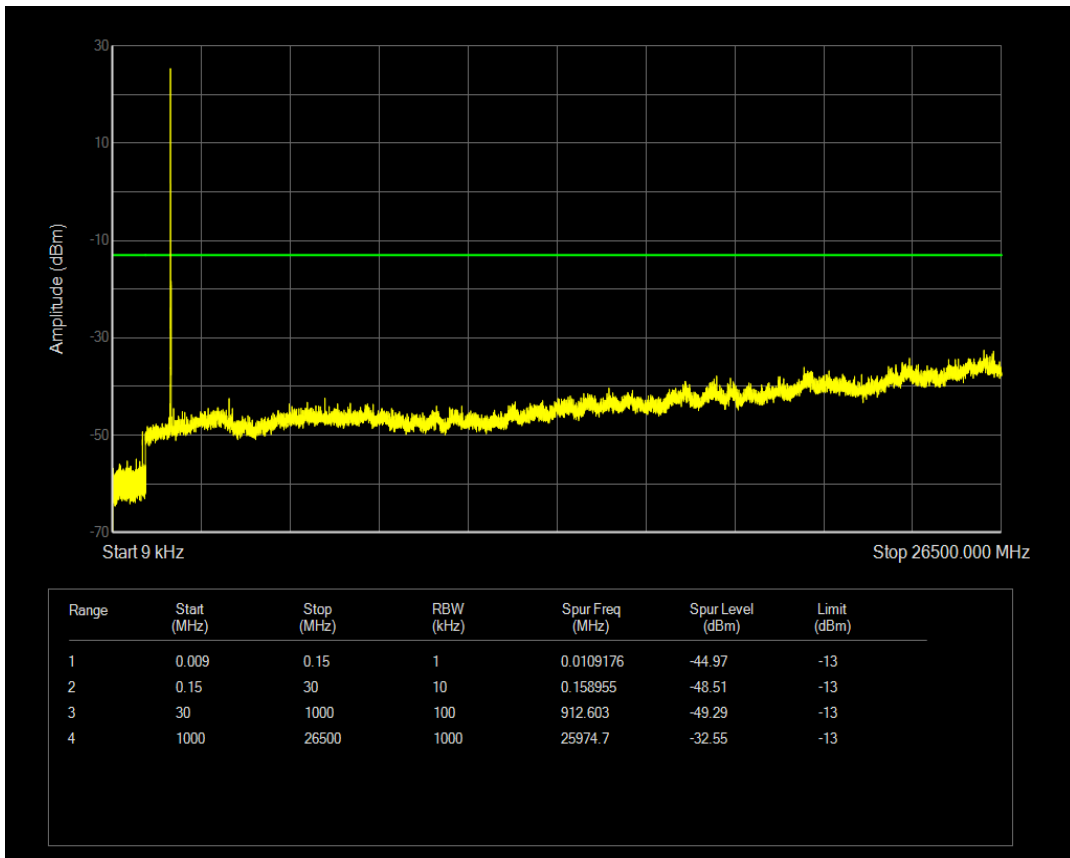

Band4 QPSK BW=10MHz Channel=20000 RB Size=1 Position=#0

Band4 QAM16 BW=5MHz Channel=20375 RB Size=25 Position=#0

Band4 QAM16 BW=10MHz Channel=20000 RB Size=1 Position=#0

Band4 QPSK BW=10MHz Channel=20000 RB Size=50 Position=#0

Band4 QAM16 BW=10MHz Channel=20000 RB Size=50 Position=#0

Band4 QPSK BW=10MHz Channel=20175 RB Size=1 Position=#0

Band4 QPSK BW=10MHz Channel=20175 RB Size=50 Position=#0

Band4 QAM16 BW=10MHz Channel=20175 RB Size=1 Position=#0

Band4 QPSK BW=10MHz Channel=20350 RB Size=1 Position=#0

Band4 QAM16 BW=10MHz Channel=20175 RB Size=50 Position=#0

Band4 QPSK BW=10MHz Channel=20350 RB Size=50 Position=#0

Band4 QAM16 BW=10MHz Channel=20350 RB Size=50 Position=#0