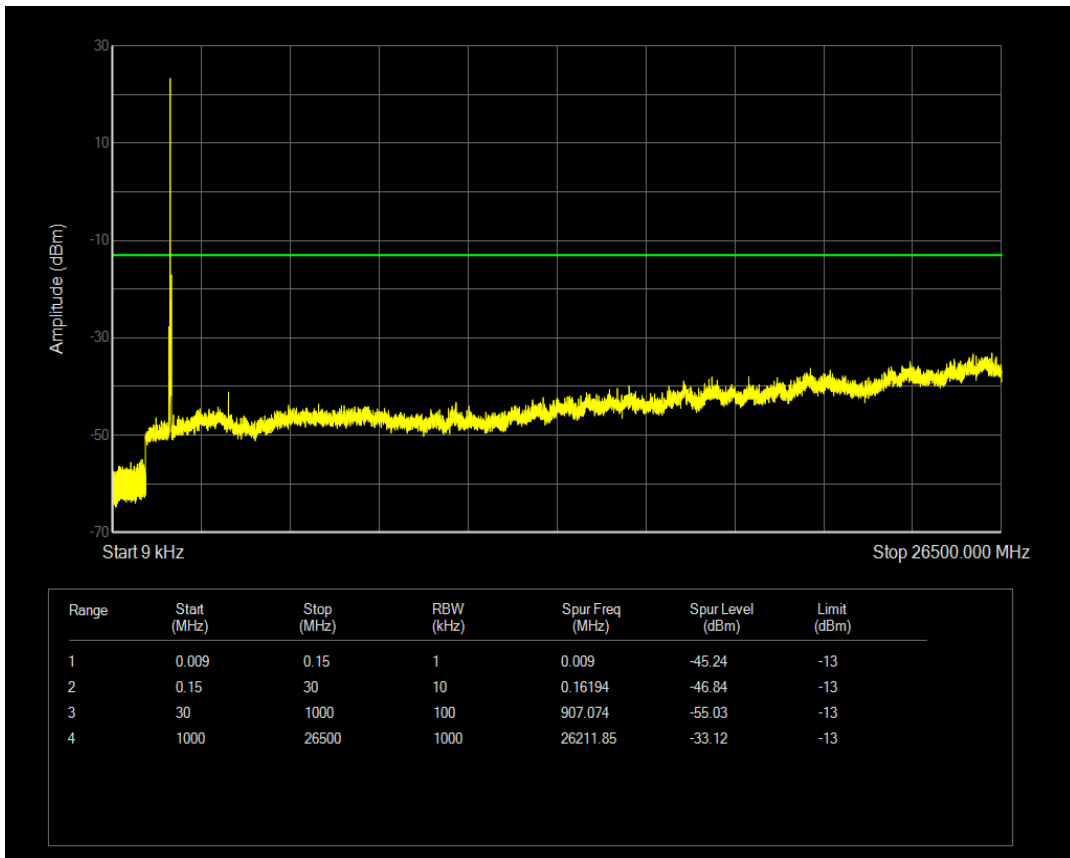

Band4 QAM16 BW=20MHz Channel=20300 RB Size=1 Position=#0

Band5 QPSK BW=1.4MHz Channel=20407 RB Size=6 Position=#0