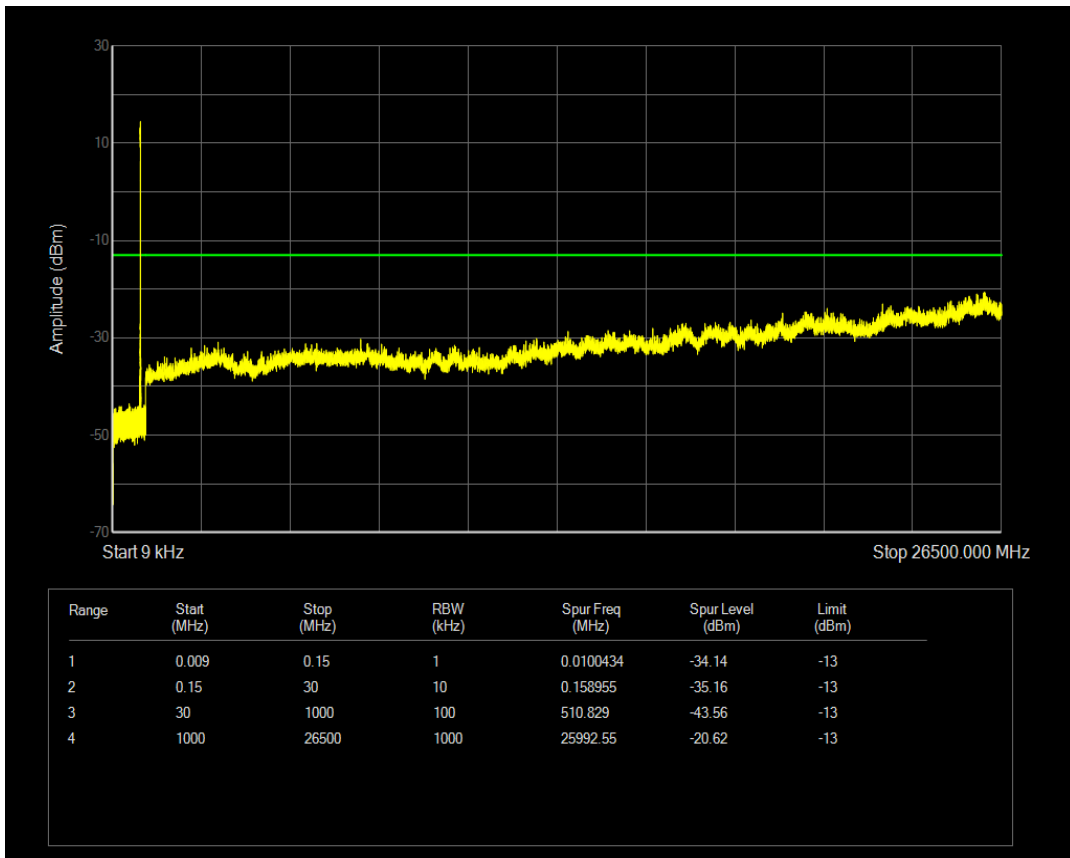

Band5 QPSK BW=5MHz Channel=20625 RB Size=25 Position=#0

Band5 QAM16 BW=5MHz Channel=20625 RB Size=25 Position=#0