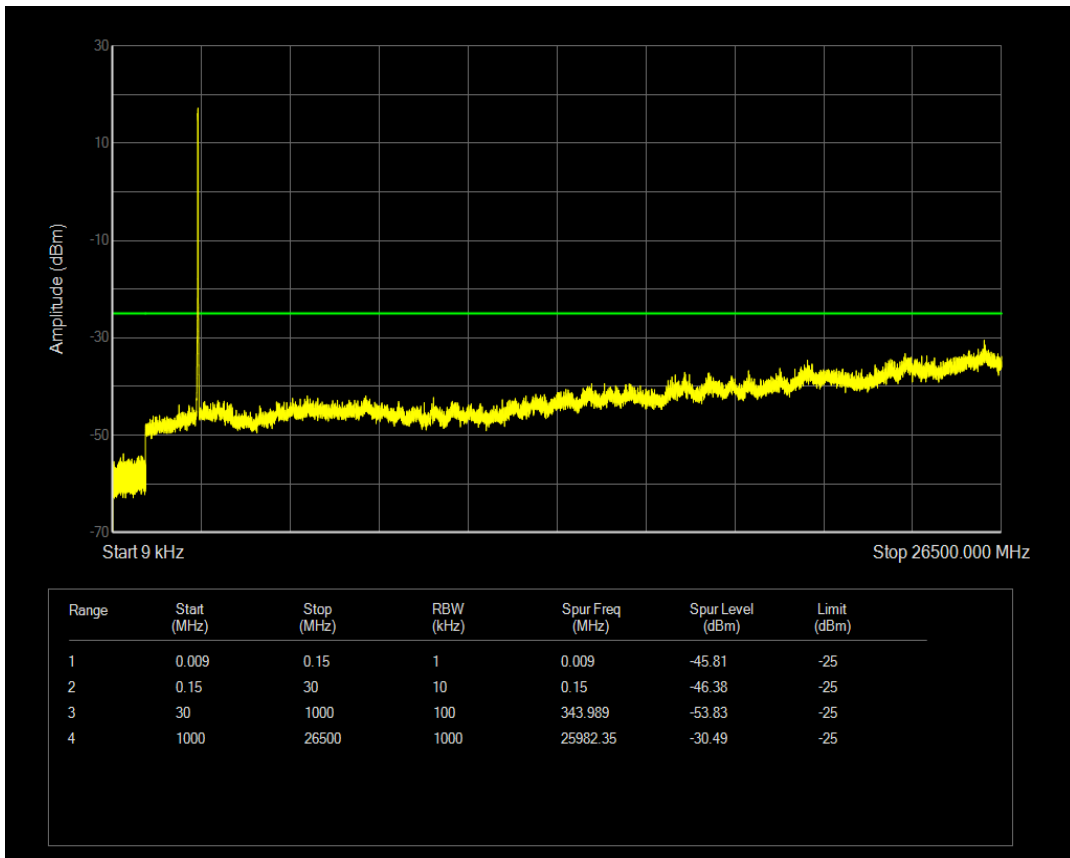

Band7 QAM16 BW=15MHz Channel=21375 RB Size=75 Position=#0

Band7 QPSK BW=20MHz Channel=20850 RB Size=100 Position=#0