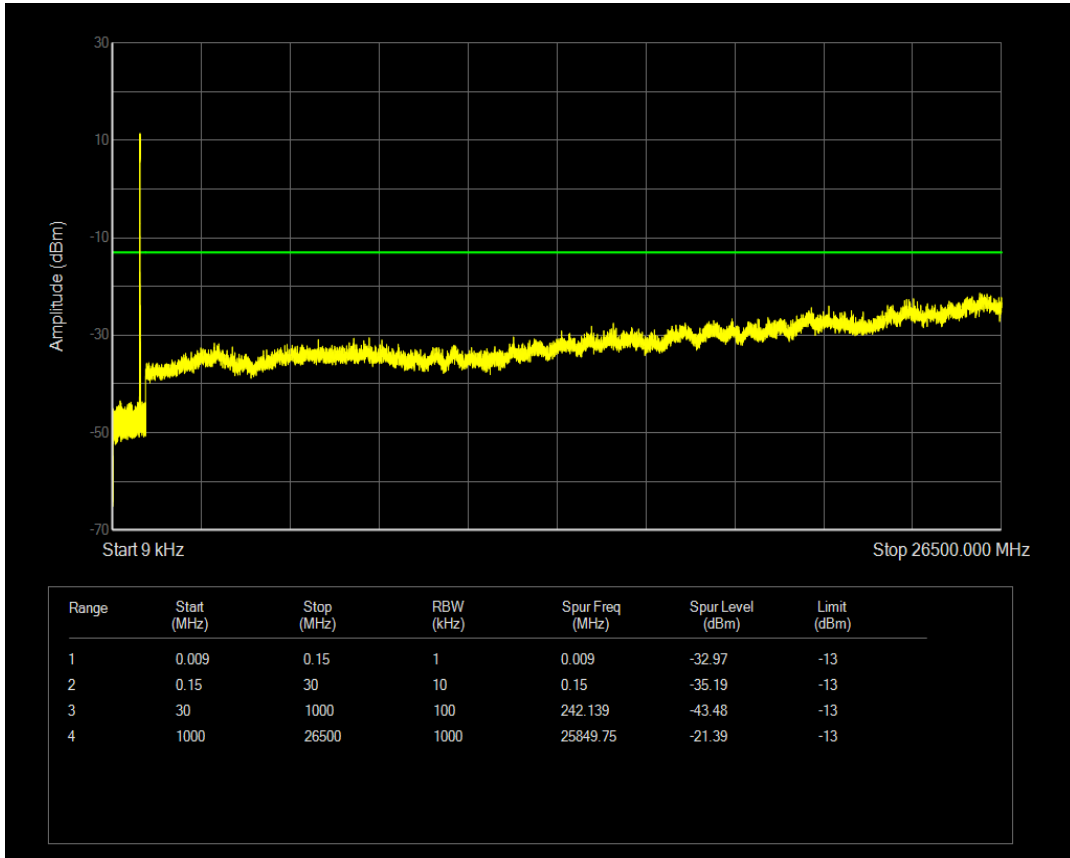

Band5 QAM16 BW=5MHz Channel=20625 RB Size=1 Position=#0

Band5 QPSK BW=10MHz Channel=20450 RB Size=1 Position=#0

Band5 QAM16 BW=10MHz Channel=20450 RB Size=1 Position=#0

Band5 QPSK BW=10MHz Channel=20450 RB Size=50 Position=#0

Band5 QAM16 BW=10MHz Channel=20450 RB Size=50 Position=#0

Band5 QPSK BW=10MHz Channel=20525 RB Size=50 Position=#0

Band5 QPSK BW=10MHz Channel=20525 RB Size=1 Position=#0

Band5 QAM16 BW=10MHz Channel=20525 RB Size=1 Position=#0