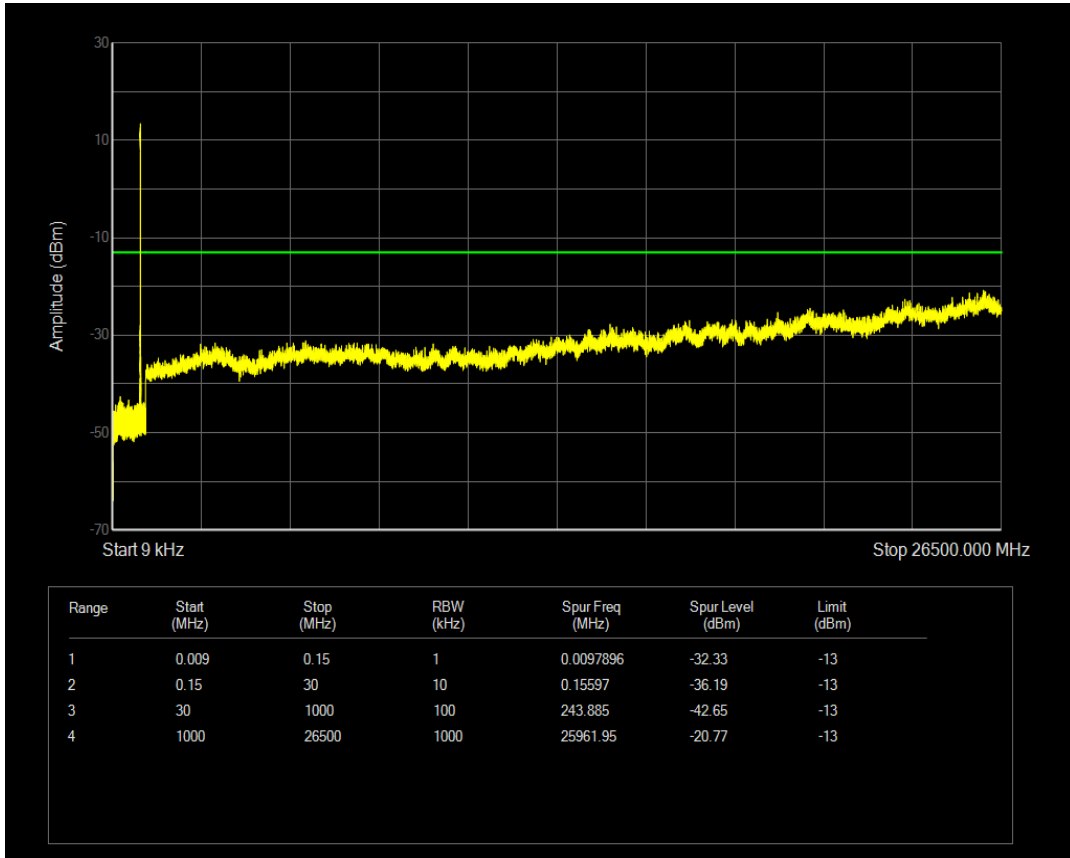

Band5 QAM16 BW=5MHz Channel=20525 RB Size=25 Position=#0

Band5 QPSK BW=5MHz Channel=20625 RB Size=1 Position=#0

Band5 QPSK BW=5MHz Channel=20625 RB Size=25 Position=#0

Band5 QAM16 BW=5MHz Channel=20625 RB Size=25 Position=#0

Band5 QAM16 BW=5MHz Channel=20625 RB Size=1 Position=#0

Band5 QPSK BW=10MHz Channel=20450 RB Size=1 Position=#0

Band5 QAM16 BW=10MHz Channel=20450 RB Size=1 Position=#0

Band5 QPSK BW=10MHz Channel=20450 RB Size=50 Position=#0