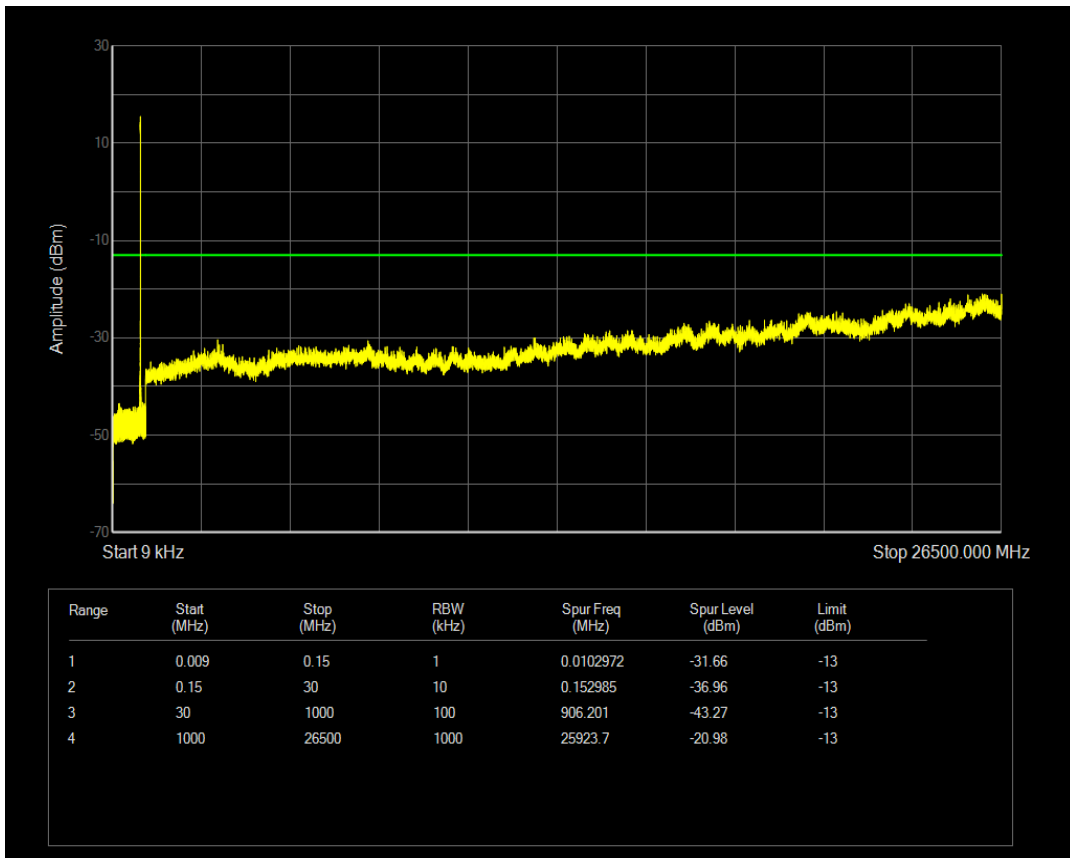

Band5 QAM16 BW=3MHz Channel=20635 RB Size=15 Position=#0

Band5 QPSK BW=5MHz Channel=20425 RB Size=25 Position=#0