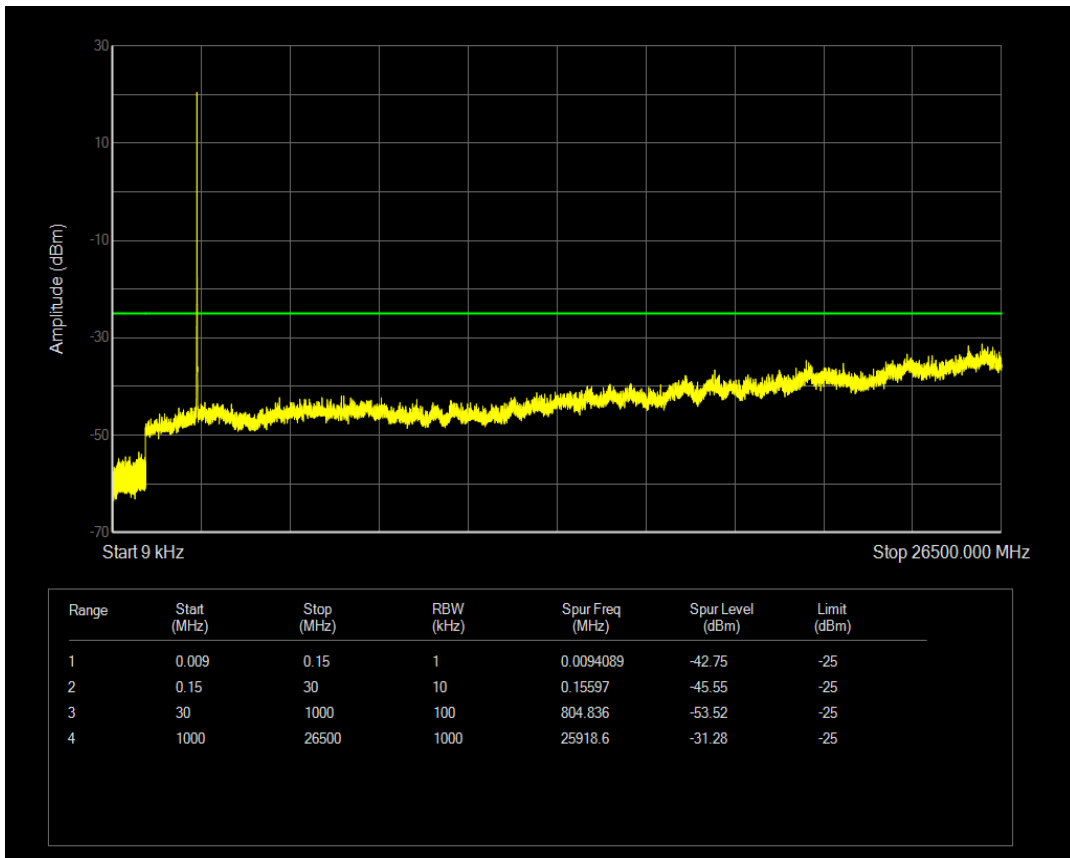

Band7 QPSK BW=5MHz Channel=21100 RB Size=25 Position=#0

Band7 QAM16 BW=5MHz Channel=21100 RB Size=1 Position=#0