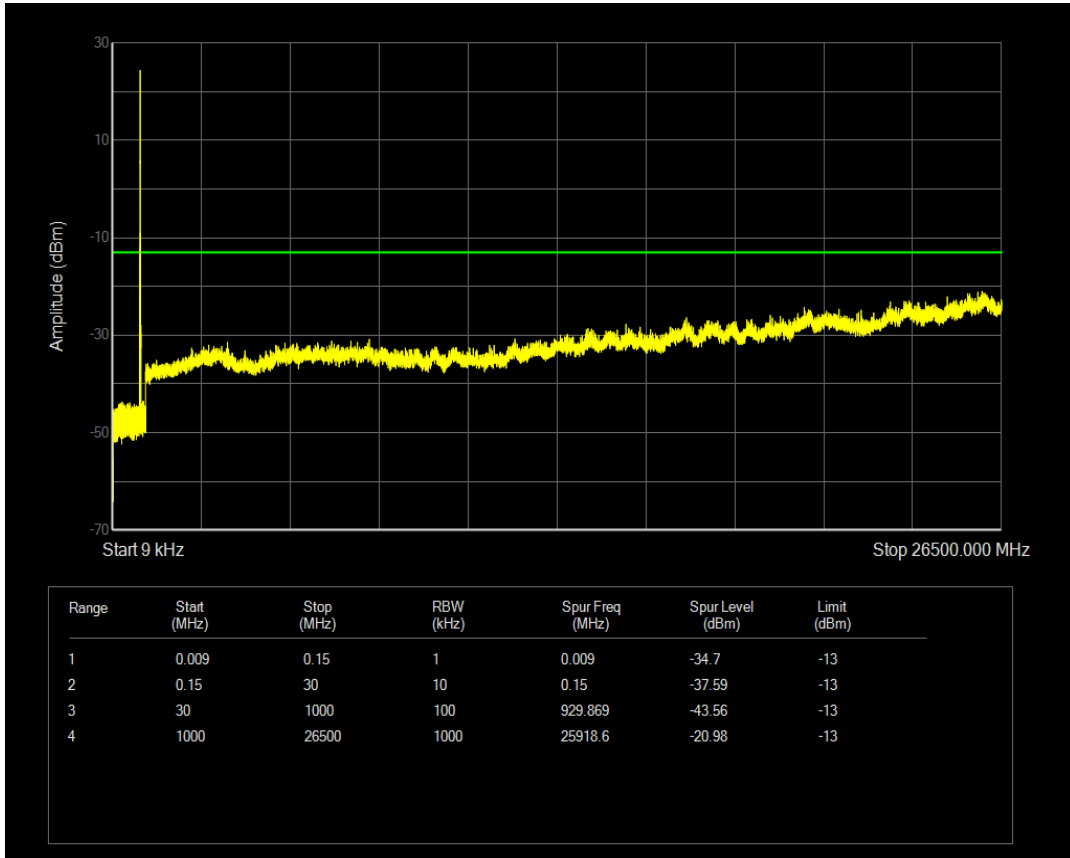

Band5 QPSK BW=10MHz Channel=20600 RB Size=1 Position=#0

Band5 QAM16 BW=10MHz Channel=20525 RB Size=50 Position=#0

Band5 QPSK BW=10MHz Channel=20600 RB Size=50 Position=#0

Band5 QAM16 BW=10MHz Channel=20600 RB Size=1 Position=#0

Band5 QAM16 BW=10MHz Channel=20600 RB Size=50 Position=#0

Band7 QPSK BW=5MHz Channel=20775 RB Size=1 Position=#0

Band7 QPSK BW=5MHz Channel=20775 RB Size=25 Position=#0

Band7 QAM16 BW=5MHz Channel=20775 RB Size=1 Position=#0