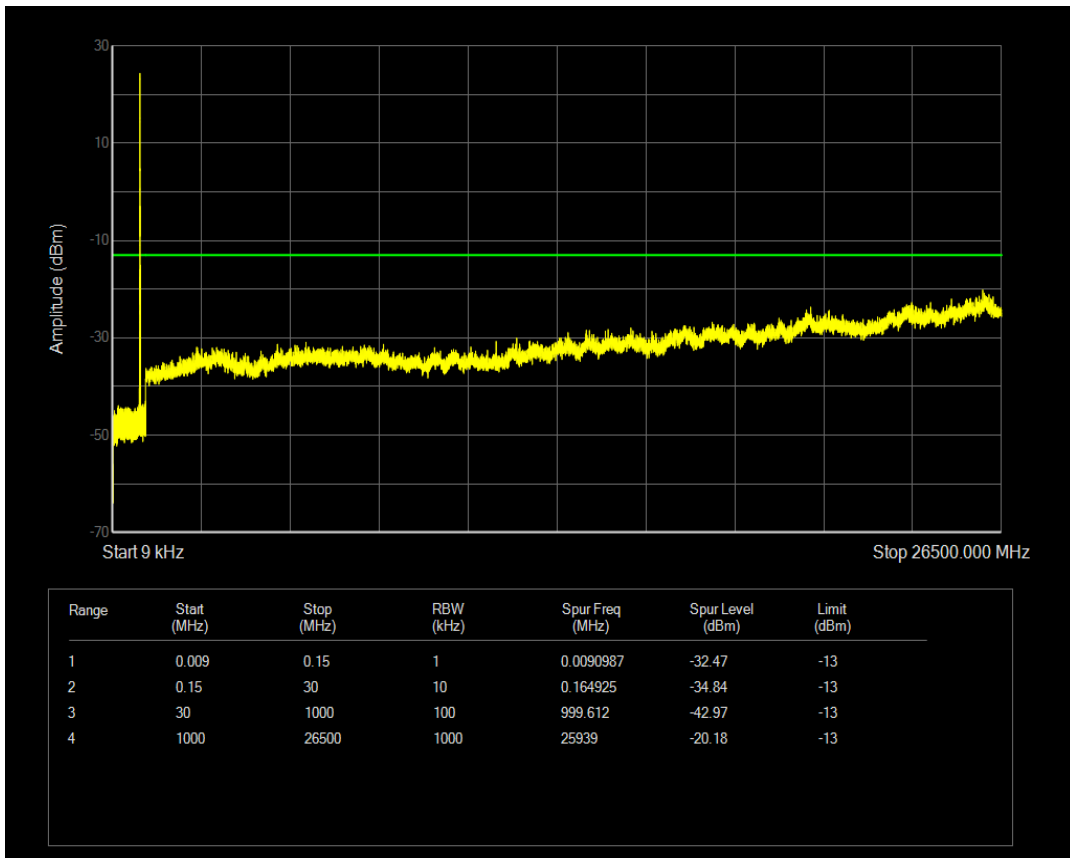

Band5 QPSK BW=10MHz Channel=20525 RB Size=1 Position=#0

Band5 QAM16 BW=10MHz Channel=20525 RB Size=1 Position=#0