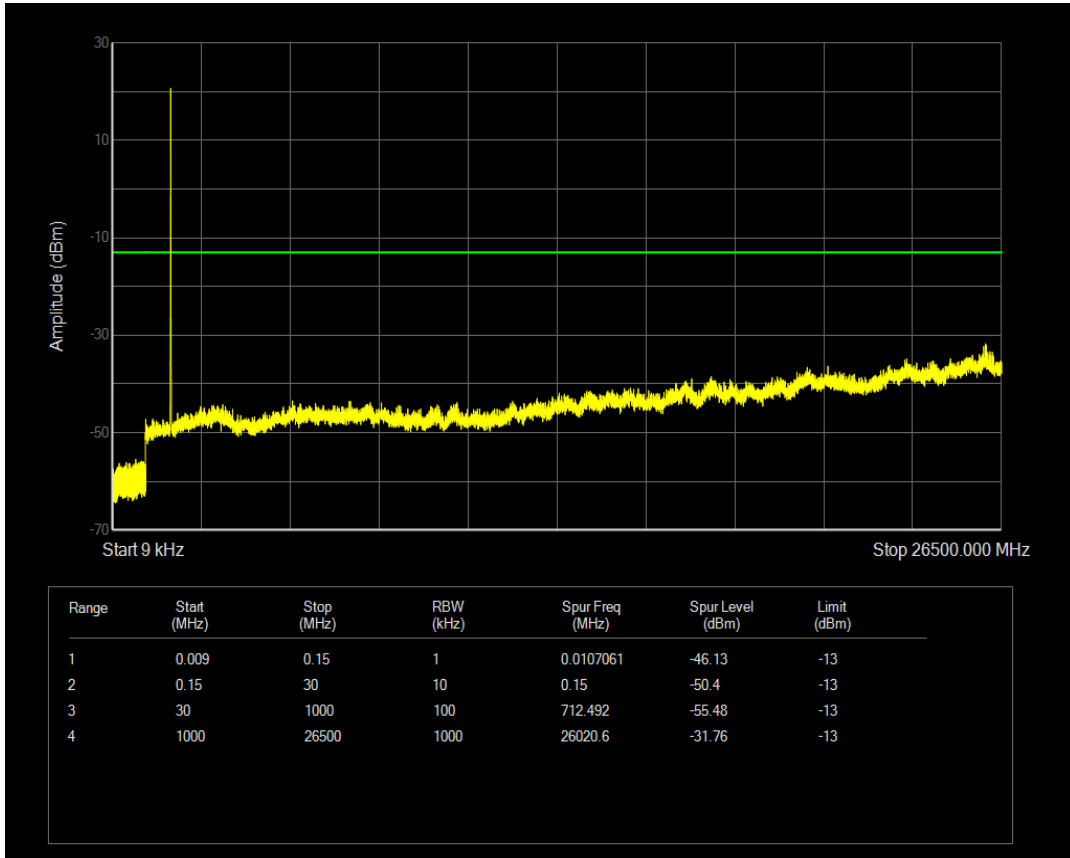

Band4 QPSK BW=10MHz Channel=20000 RB Size=1 Position=#0

Band4 QAM16 BW=5MHz Channel=20375 RB Size=25 Position=#0

Band4 QAM16 BW=10MHz Channel=20000 RB Size=1 Position=#0

Band4 QPSK BW=10MHz Channel=20000 RB Size=50 Position=#0

Band4 QAM16 BW=10MHz Channel=20000 RB Size=50 Position=#0

Band4 QPSK BW=10MHz Channel=20175 RB Size=1 Position=#0

Band4 QPSK BW=10MHz Channel=20175 RB Size=50 Position=#0

Band4 QAM16 BW=10MHz Channel=20175 RB Size=1 Position=#0

Band4 QPSK BW=10MHz Channel=20350 RB Size=1 Position=#0

Band4 QAM16 BW=10MHz Channel=20175 RB Size=50 Position=#0

Band4 QPSK BW=10MHz Channel=20350 RB Size=50 Position=#0

Band4 QAM16 BW=10MHz Channel=20350 RB Size=50 Position=#0