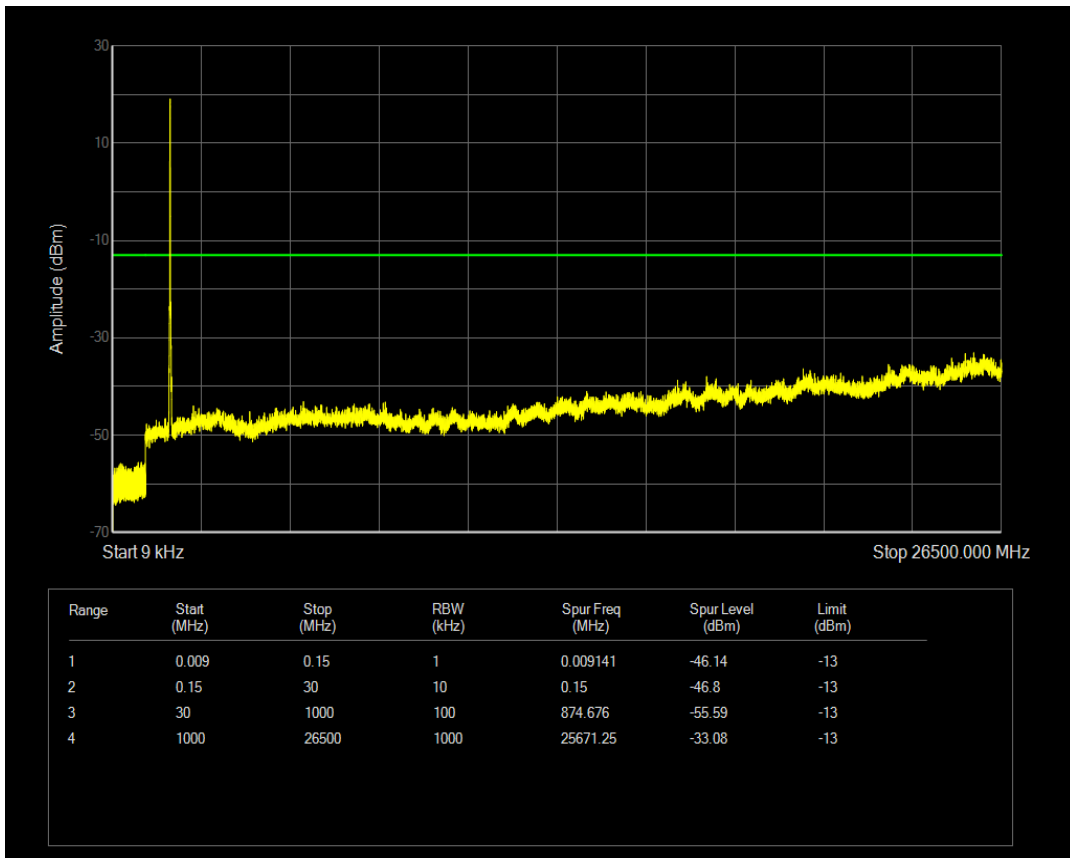

Band4 QAM16 BW=10MHz Channel=20350 RB Size=1 Position=#0

Band4 QPSK BW=15MHz Channel=20025 RB Size=1 Position=#0

Band4 QAM16 BW=15MHz Channel=20025 RB Size=1 Position=#0

Band4 QPSK BW=15MHz Channel=20025 RB Size=75 Position=#0

Band4 QAM16 BW=15MHz Channel=20025 RB Size=75 Position=#0

Band4 QPSK BW=15MHz Channel=20175 RB Size=1 Position=#0

Band4 QPSK BW=15MHz Channel=20175 RB Size=75 Position=#0

Band4 QAM16 BW=15MHz Channel=20175 RB Size=75 Position=#0