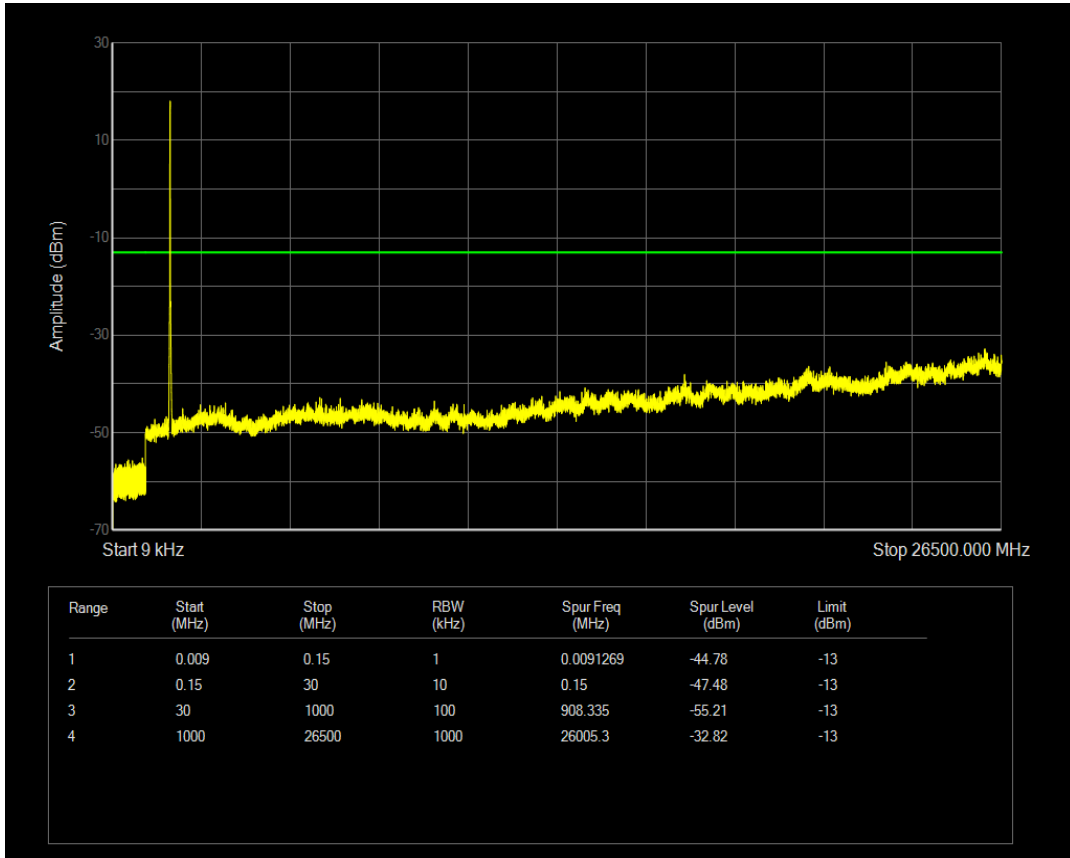

Band4 QAM16 BW=15MHz Channel=20025 RB Size=75 Position=#0

Band4 QPSK BW=15MHz Channel=20175 RB Size=1 Position=#0

Band4 QPSK BW=15MHz Channel=20175 RB Size=75 Position=#0

Band4 QAM16 BW=15MHz Channel=20175 RB Size=75 Position=#0

Band4 QAM16 BW=15MHz Channel=20175 RB Size=1 Position=#0

Band4 QPSK BW=15MHz Channel=20325 RB Size=1 Position=#0

Band4 QPSK BW=15MHz Channel=20325 RB Size=75 Position=#0

Band4 QAM16 BW=15MHz Channel=20325 RB Size=1 Position=#0