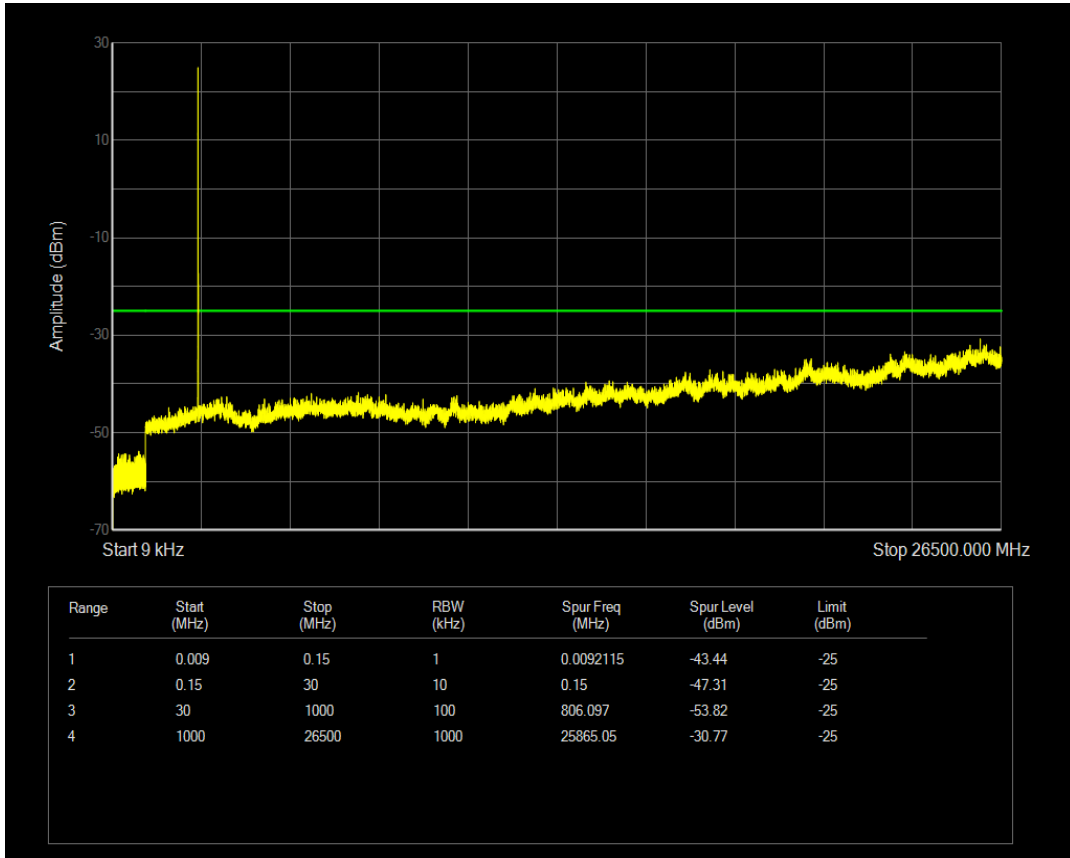

Band7 QAM16 BW=5MHz Channel=21100 RB Size=25 Position=#0

Band7 QPSK BW=5MHz Channel=21425 RB Size=1 Position=#0

Band7 QPSK BW=5MHz Channel=21425 RB Size=25 Position=#0

Band7 QAM16 BW=5MHz Channel=21425 RB Size=1 Position=#0

Band7 QAM16 BW=5MHz Channel=21425 RB Size=25 Position=#0

Band7 QPSK BW=10MHz Channel=20800 RB Size=50 Position=#0

Band7 QPSK BW=10MHz Channel=20800 RB Size=1 Position=#0

Band7 QAM16 BW=10MHz Channel=20800 RB Size=1 Position=#0