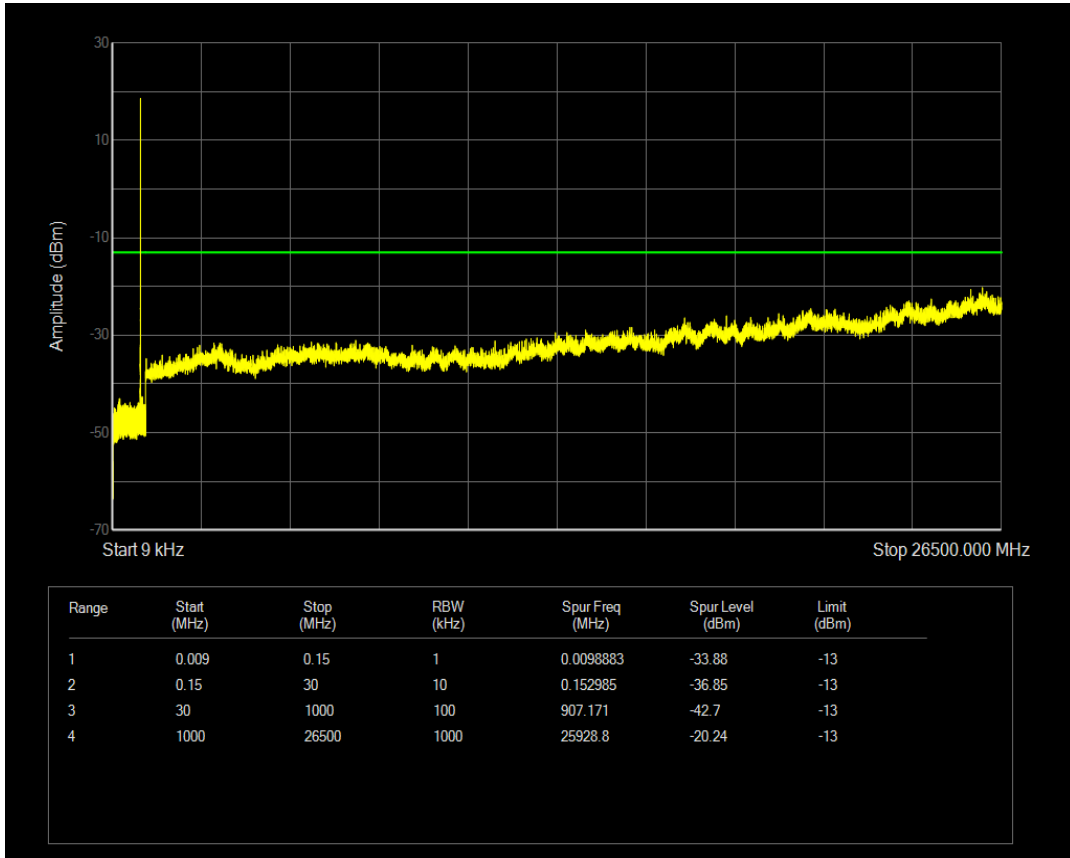

Band5 QAM16 BW=1.4MHz Channel=20407 RB Size=6 Position=#0

Band5 QPSK BW=1.4MHz Channel=20525 RB Size=1 Position=#0

Band5 QAM16 BW=1.4MHz Channel=20525 RB Size=1 Position=#0

Band5 QPSK BW=1.4MHz Channel=20525 RB Size=6 Position=#0

Band5 QAM16 BW=1.4MHz Channel=20525 RB Size=6 Position=#0

Band5 QPSK BW=1.4MHz Channel=20643 RB Size=6 Position=#0

Band5 QPSK BW=1.4MHz Channel=20643 RB Size=1 Position=#0

Band5 QAM16 BW=1.4MHz Channel=20643 RB Size=1 Position=#0