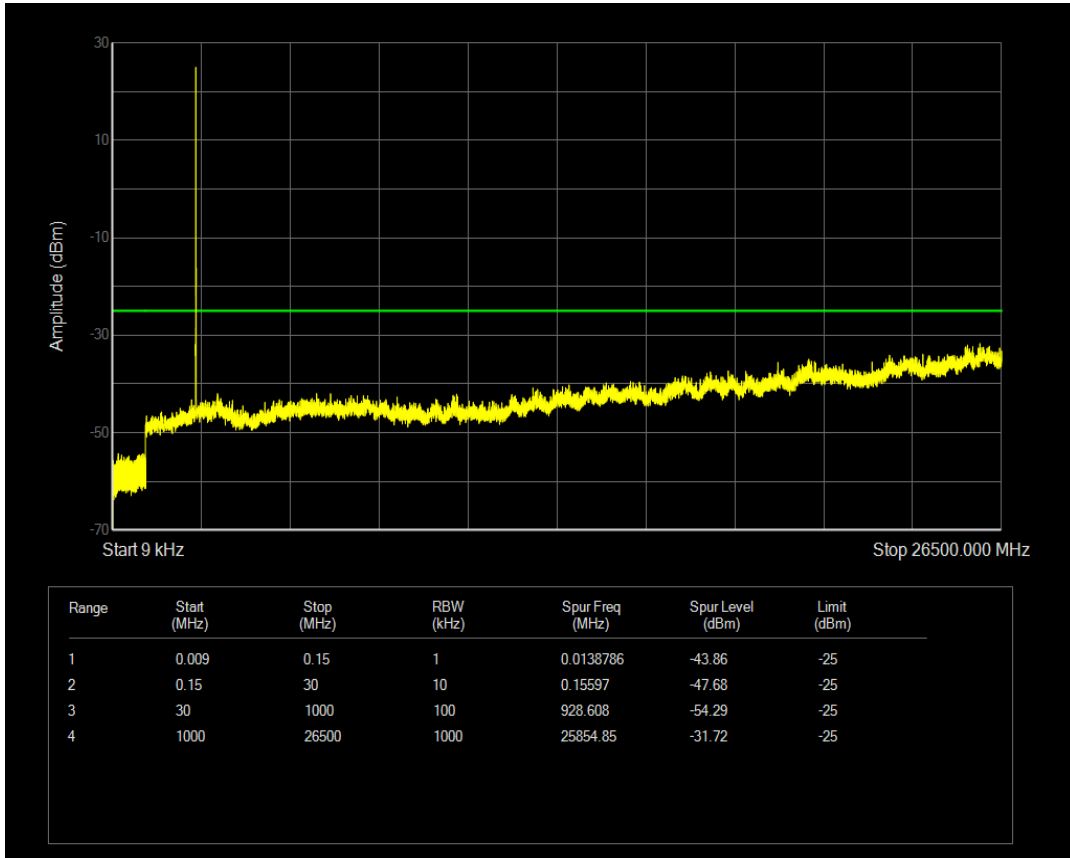

Band5 QPSK BW=10MHz Channel=20600 RB Size=1 Position=#0

Band5 QAM16 BW=10MHz Channel=20525 RB Size=50 Position=#0

Band5 QPSK BW=10MHz Channel=20600 RB Size=50 Position=#0

Band5 QAM16 BW=10MHz Channel=20600 RB Size=1 Position=#0

Band5 QAM16 BW=10MHz Channel=20600 RB Size=50 Position=#0

Band7 QPSK BW=5MHz Channel=20775 RB Size=1 Position=#0

Band7 QPSK BW=5MHz Channel=20775 RB Size=25 Position=#0

Band7 QAM16 BW=5MHz Channel=20775 RB Size=1 Position=#0