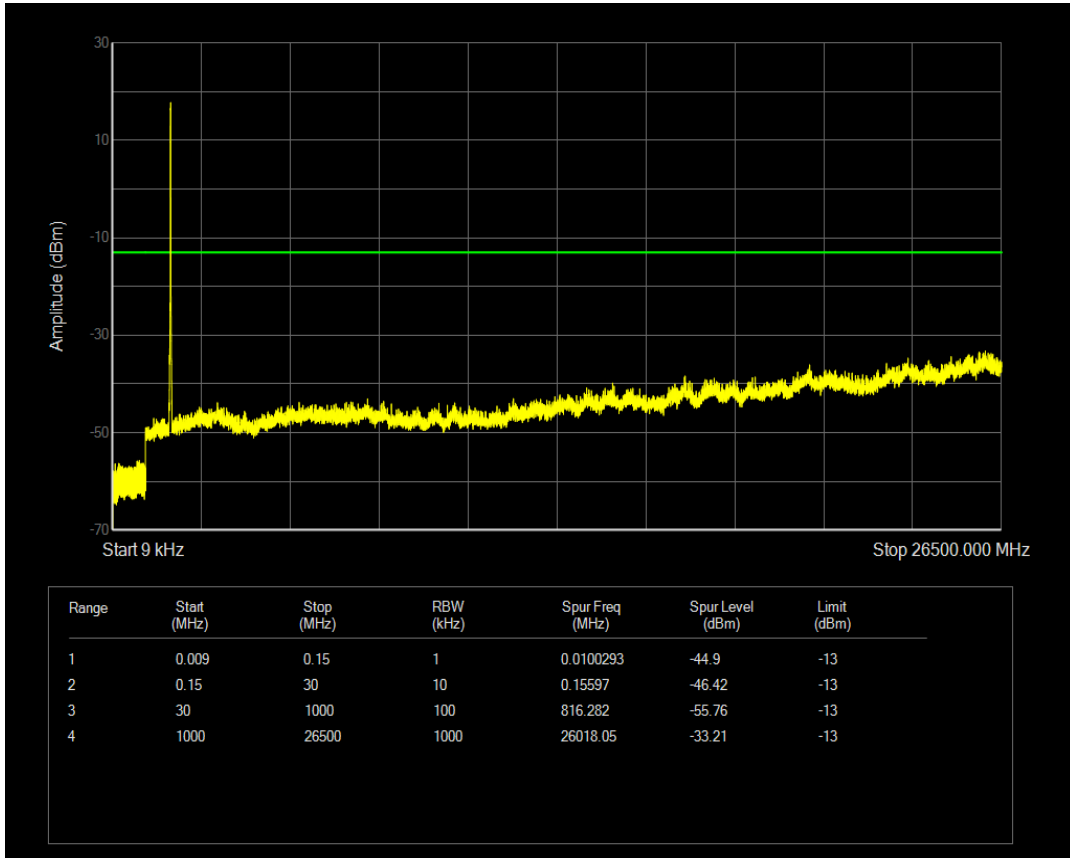

Band4 QAM16 BW=15MHz Channel=20175 RB Size=1 Position=#0

Band4 QPSK BW=15MHz Channel=20325 RB Size=1 Position=#0

Band4 QPSK BW=15MHz Channel=20325 RB Size=75 Position=#0

Band4 QAM16 BW=15MHz Channel=20325 RB Size=1 Position=#0

Band4 QPSK BW=20MHz Channel=20050 RB Size=1 Position=#0

Band4 QAM16 BW=15MHz Channel=20325 RB Size=75 Position=#0

Band4 QPSK BW=20MHz Channel=20050 RB Size=100 Position=#0

Band4 QAM16 BW=20MHz Channel=20050 RB Size=100 Position=#0