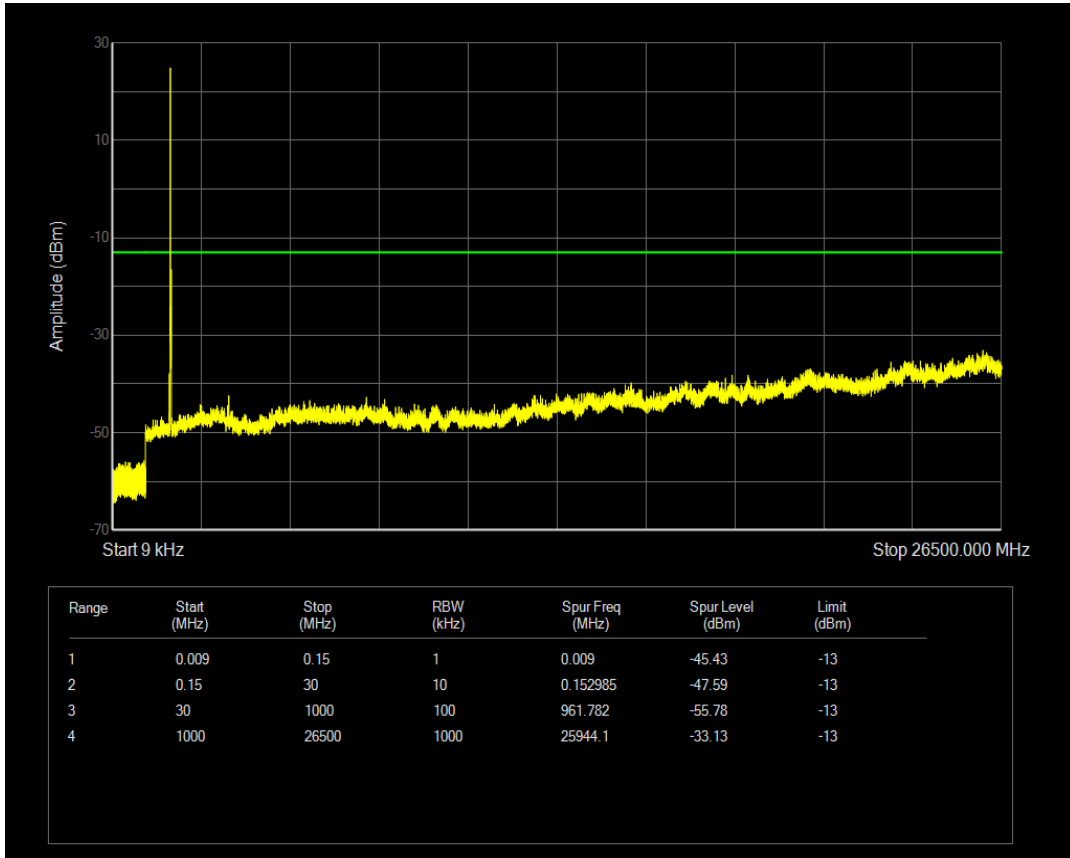

Band4 QAM16 BW=10MHz Channel=20350 RB Size=1 Position=#0

Band4 QPSK BW=15MHz Channel=20025 RB Size=1 Position=#0

Band4 QAM16 BW=15MHz Channel=20025 RB Size=1 Position=#0

Band4 QPSK BW=15MHz Channel=20025 RB Size=75 Position=#0

Band4 QAM16 BW=15MHz Channel=20025 RB Size=75 Position=#0

Band4 QPSK BW=15MHz Channel=20175 RB Size=1 Position=#0

Band4 QPSK BW=15MHz Channel=20175 RB Size=75 Position=#0

Band4 QAM16 BW=15MHz Channel=20175 RB Size=75 Position=#0

Band4 QAM16 BW=15MHz Channel=20175 RB Size=1 Position=#0

Band4 QPSK BW=15MHz Channel=20325 RB Size=1 Position=#0

Band4 QPSK BW=15MHz Channel=20325 RB Size=75 Position=#0

Band4 QAM16 BW=15MHz Channel=20325 RB Size=1 Position=#0