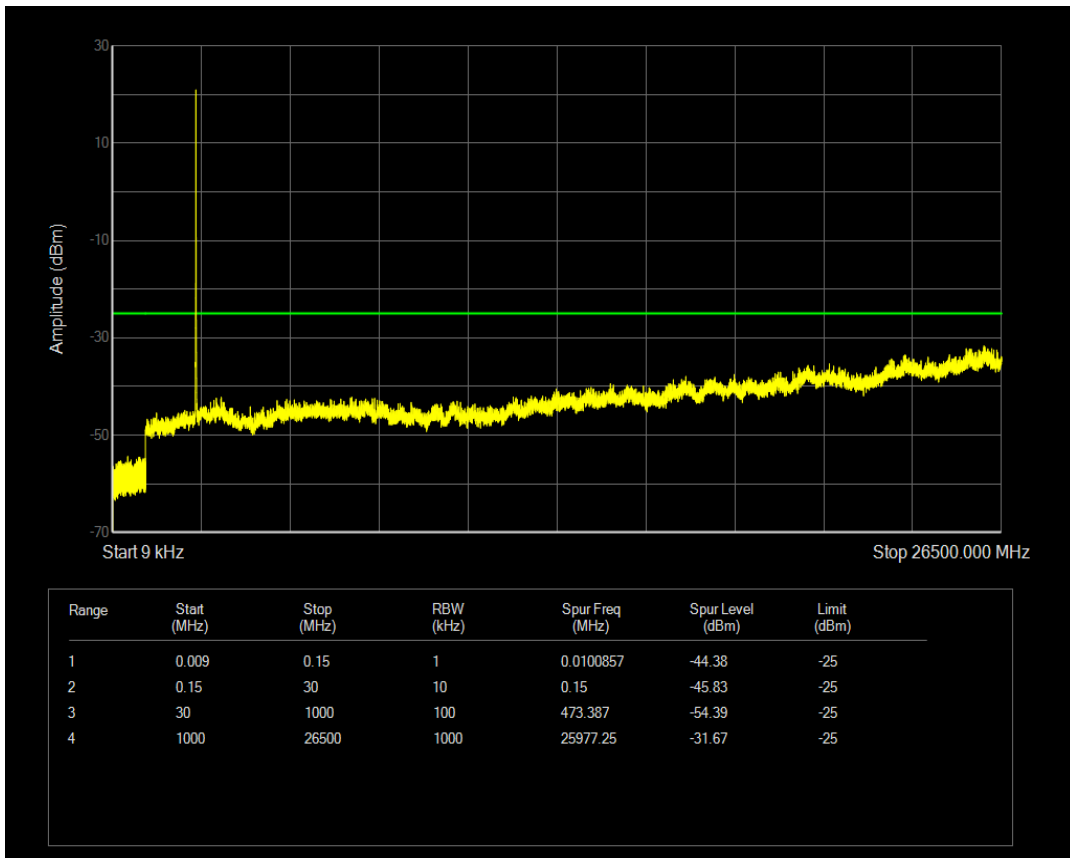

Band7 QPSK BW=5MHz Channel=20775 RB Size=25 Position=#0

Band7 QAM16 BW=5MHz Channel=20775 RB Size=1 Position=#0