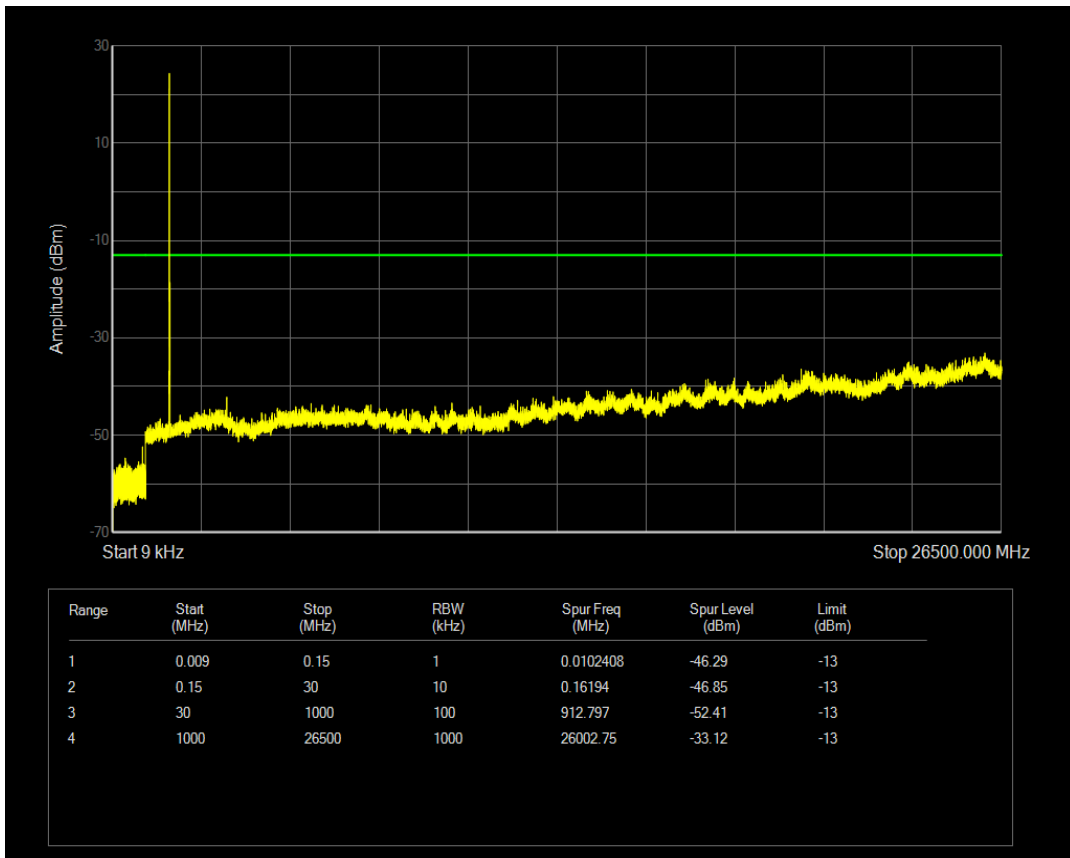

Band4 QPSK BW=10MHz Channel=20000 RB Size=1 Position=#0

Band4 QAM16 BW=5MHz Channel=20375 RB Size=25 Position=#0

Band4 QAM16 BW=10MHz Channel=20000 RB Size=1 Position=#0

Band4 QPSK BW=10MHz Channel=20000 RB Size=50 Position=#0

Band4 QAM16 BW=10MHz Channel=20000 RB Size=50 Position=#0

Band4 QPSK BW=10MHz Channel=20175 RB Size=1 Position=#0

Band4 QPSK BW=10MHz Channel=20175 RB Size=50 Position=#0

Band4 QAM16 BW=10MHz Channel=20175 RB Size=1 Position=#0