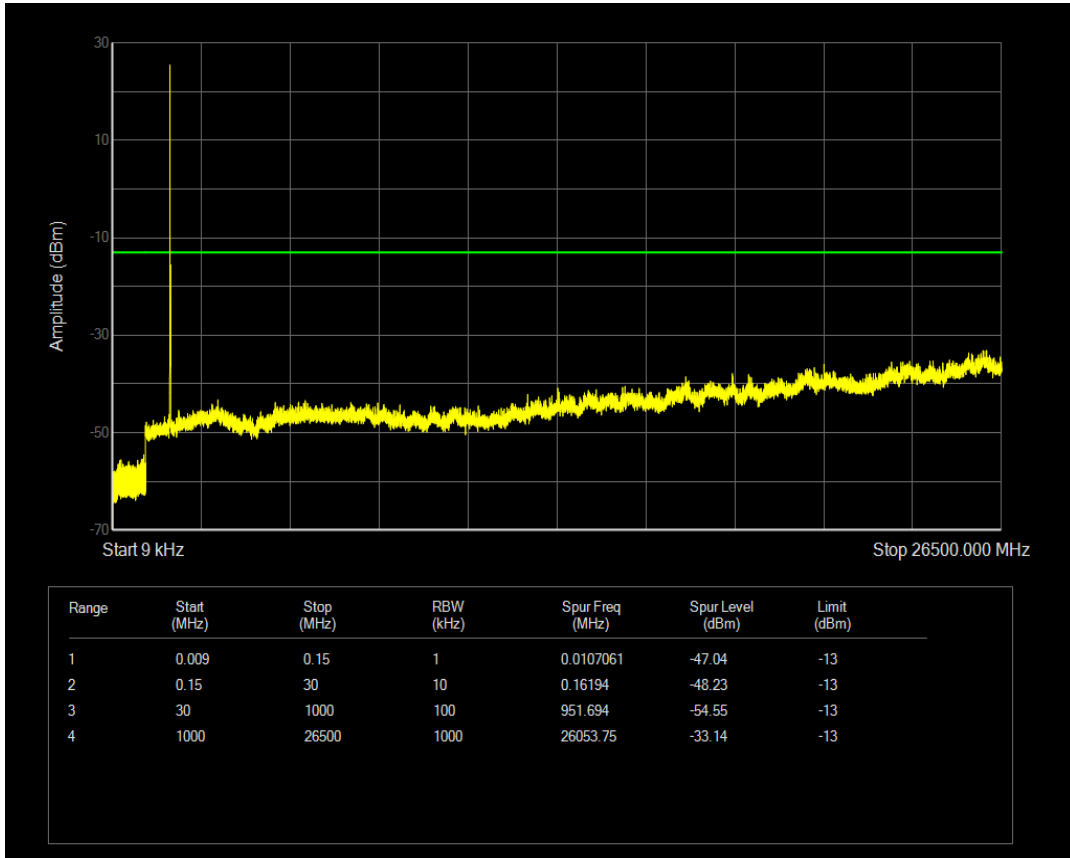

Band4 QPSK BW=10MHz Channel=20000 RB Size=1 Position=#0

Band4 QAM16 BW=5MHz Channel=20375 RB Size=25 Position=#0

Band4 QAM16 BW=10MHz Channel=20000 RB Size=1 Position=#0

Band4 QPSK BW=10MHz Channel=20000 RB Size=50 Position=#0

Band4 QAM16 BW=10MHz Channel=20000 RB Size=50 Position=#0

Band4 QPSK BW=10MHz Channel=20175 RB Size=1 Position=#0

Band4 QPSK BW=10MHz Channel=20175 RB Size=50 Position=#0

Band4 QAM16 BW=10MHz Channel=20175 RB Size=1 Position=#0

Band4 QPSK BW=10MHz Channel=20350 RB Size=1 Position=#0

Band4 QAM16 BW=10MHz Channel=20175 RB Size=50 Position=#0

Band4 QPSK BW=10MHz Channel=20350 RB Size=50 Position=#0

Band4 QAM16 BW=10MHz Channel=20350 RB Size=50 Position=#0