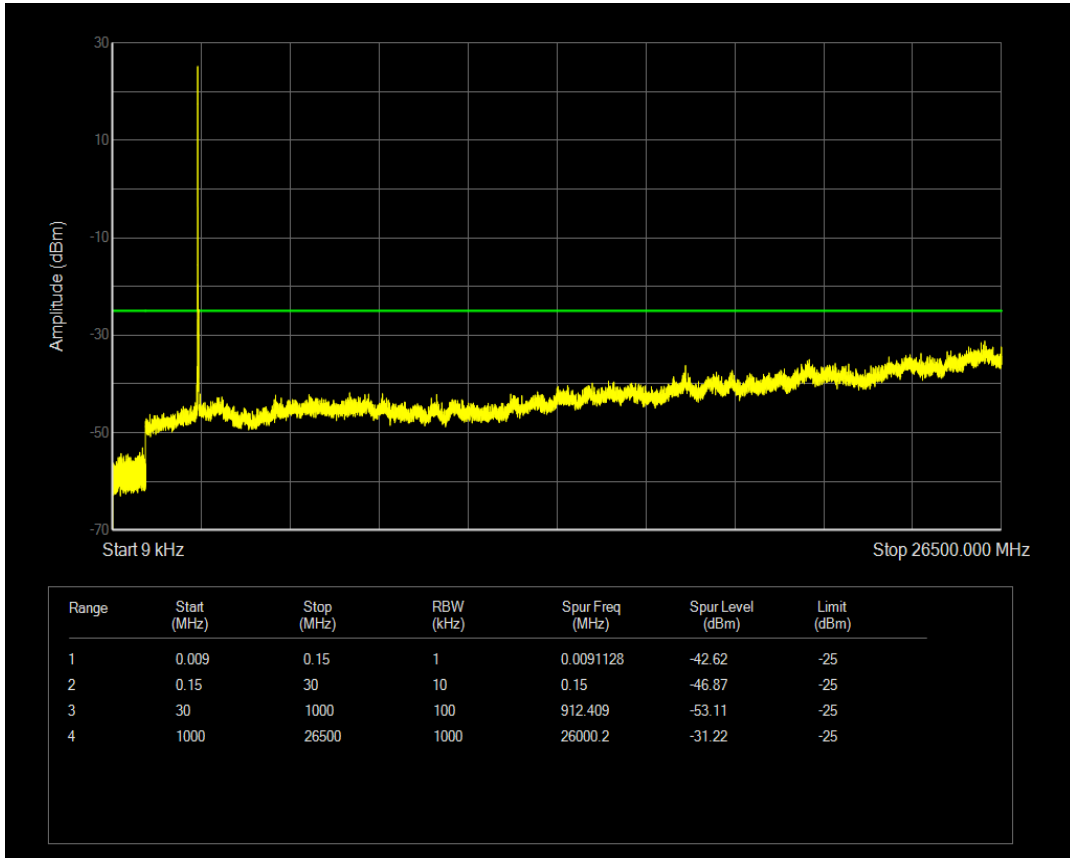

Band7 QPSK BW=15MHz Channel=21375 RB Size=1 Position=#0

Band7 QAM16 BW=15MHz Channel=21100 RB Size=75 Position=#0

Band7 QPSK BW=15MHz Channel=21375 RB Size=75 Position=#0

Band7 QAM16 BW=15MHz Channel=21375 RB Size=1 Position=#0