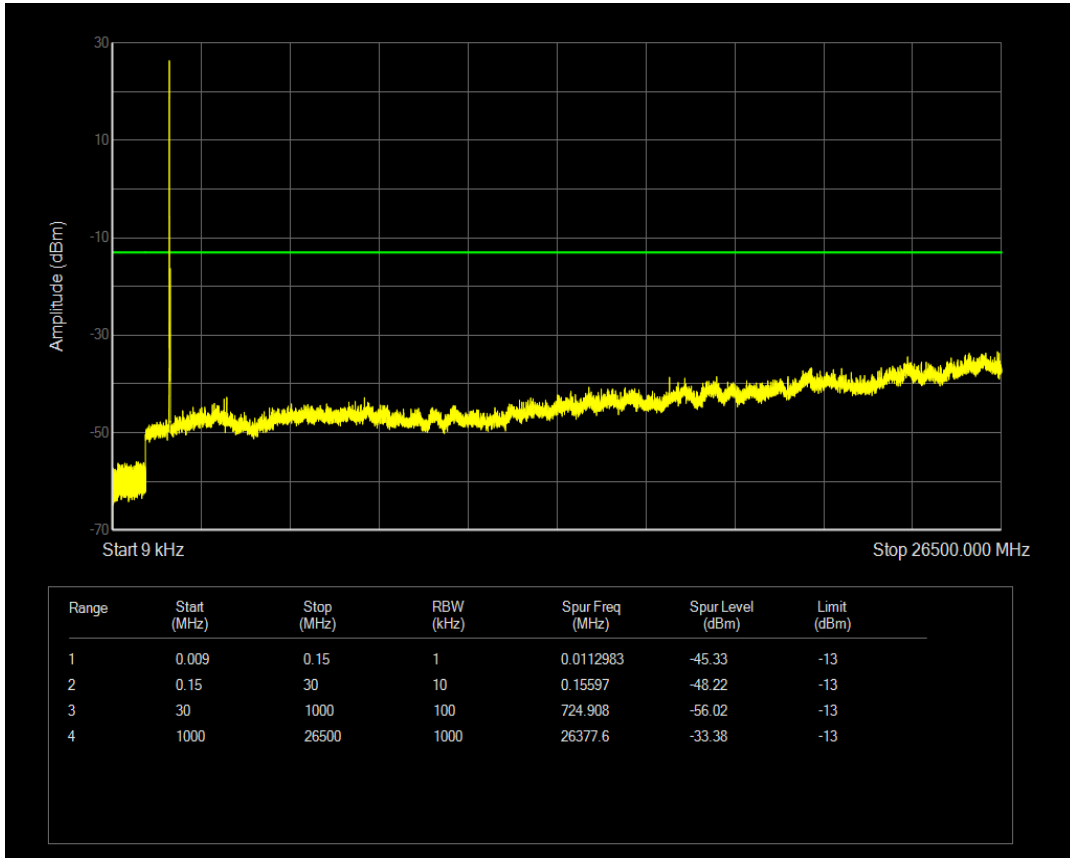

Band4 QAM16 BW=10MHz Channel=20000 RB Size=50 Position=#0

Band4 QPSK BW=10MHz Channel=20175 RB Size=1 Position=#0

Band4 QPSK BW=10MHz Channel=20175 RB Size=50 Position=#0

Band4 QAM16 BW=10MHz Channel=20175 RB Size=1 Position=#0

Band4 QPSK BW=10MHz Channel=20350 RB Size=1 Position=#0

Band4 QAM16 BW=10MHz Channel=20175 RB Size=50 Position=#0

Band4 QPSK BW=10MHz Channel=20350 RB Size=50 Position=#0

Band4 QAM16 BW=10MHz Channel=20350 RB Size=50 Position=#0

Band4 QAM16 BW=10MHz Channel=20350 RB Size=1 Position=#0

Band4 QPSK BW=15MHz Channel=20025 RB Size=1 Position=#0

Band4 QAM16 BW=15MHz Channel=20025 RB Size=1 Position=#0

Band4 QPSK BW=15MHz Channel=20025 RB Size=75 Position=#0