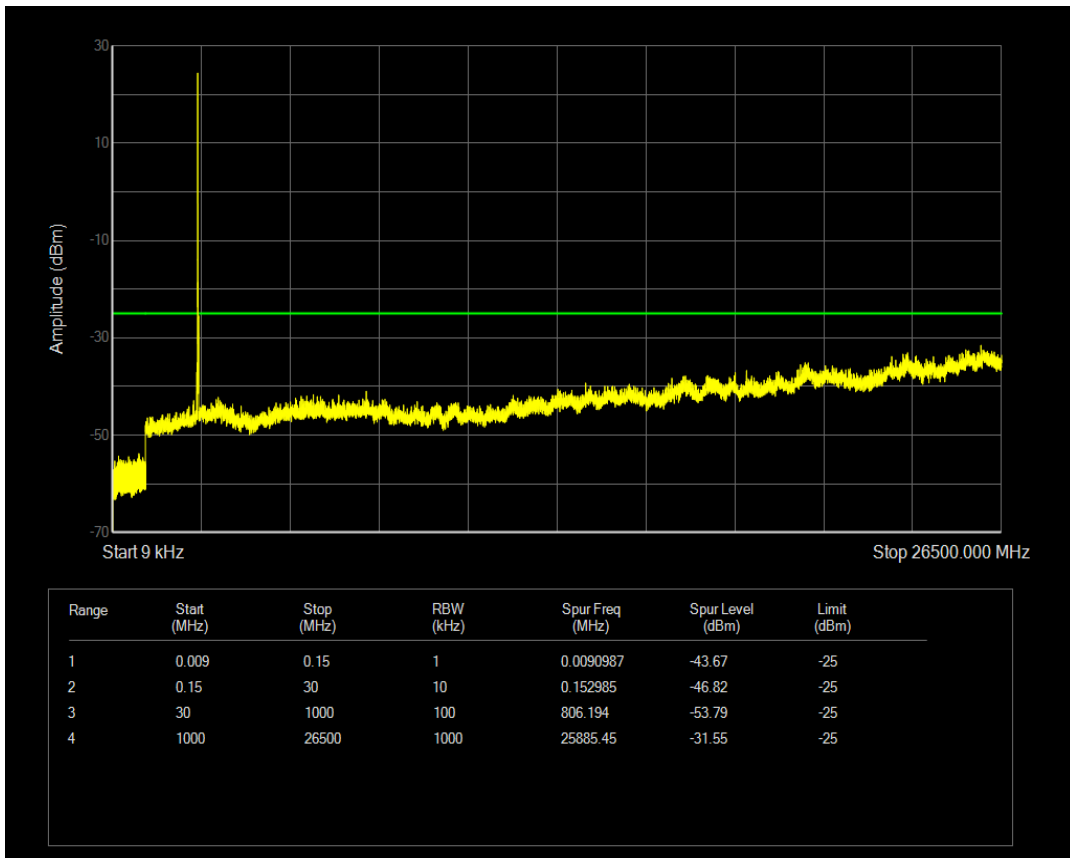

Band7 QPSK BW=15MHz Channel=21375 RB Size=1 Position=#0

Band7 QAM16 BW=15MHz Channel=21100 RB Size=75 Position=#0