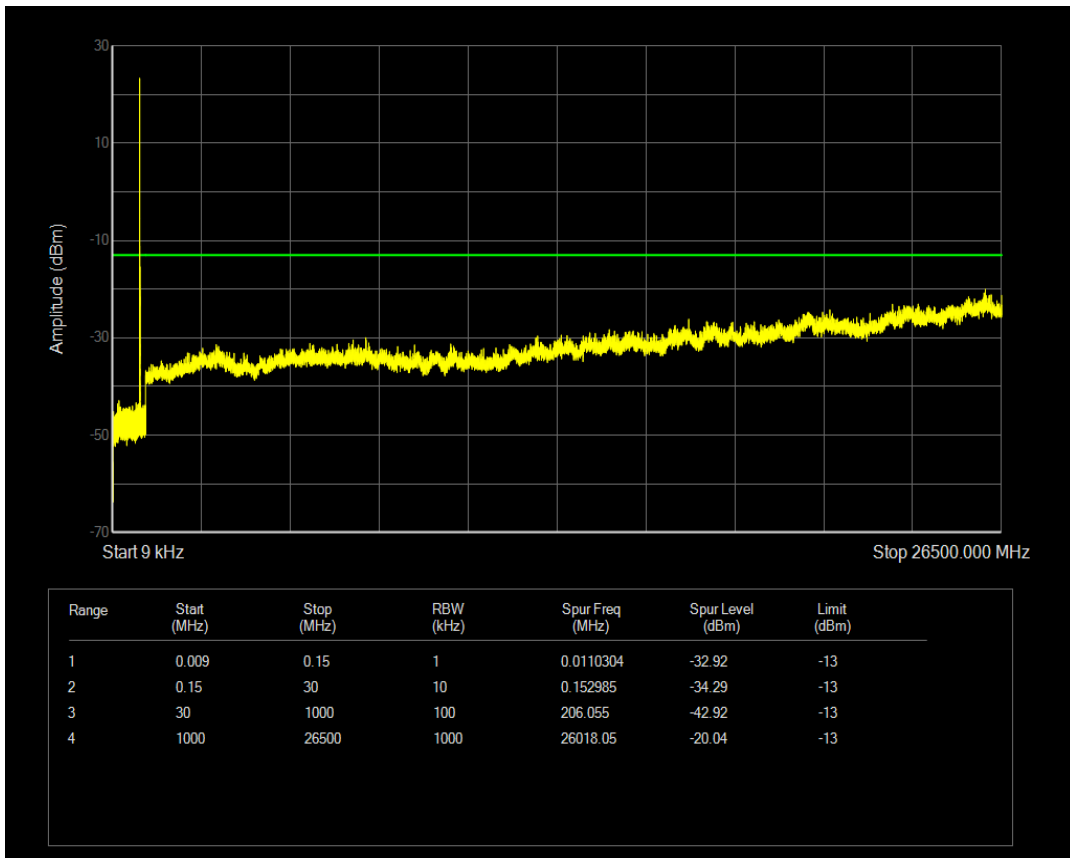

Band5 QPSK BW=3MHz Channel=20415 RB Size=1 Position=#0

Band5 QAM16 BW=1.4MHz Channel=20643 RB Size=6 Position=#0