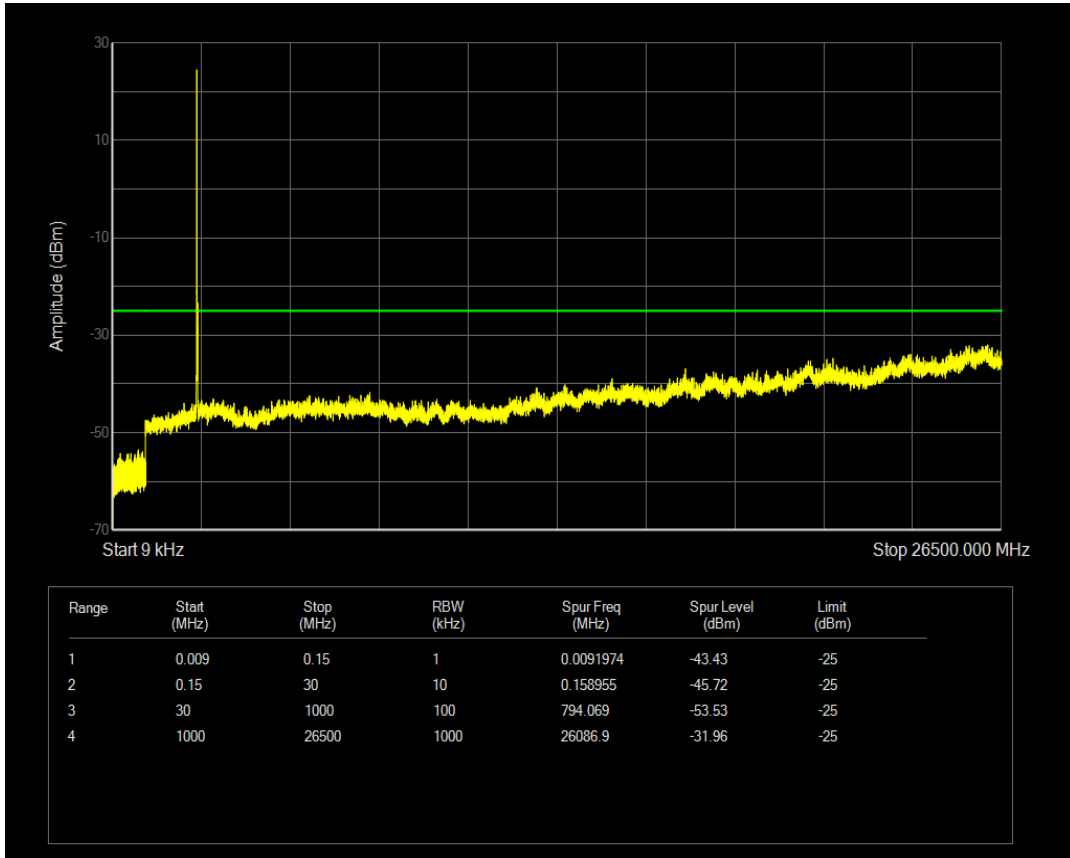

Band7 QAM16 BW=15MHz Channel=20825 RB Size=75 Position=#0

Band7 QPSK BW=15MHz Channel=21100 RB Size=1 Position=#0

Band7 QPSK BW=15MHz Channel=21100 RB Size=75 Position=#0

Band7 QAM16 BW=15MHz Channel=21100 RB Size=1 Position=#0