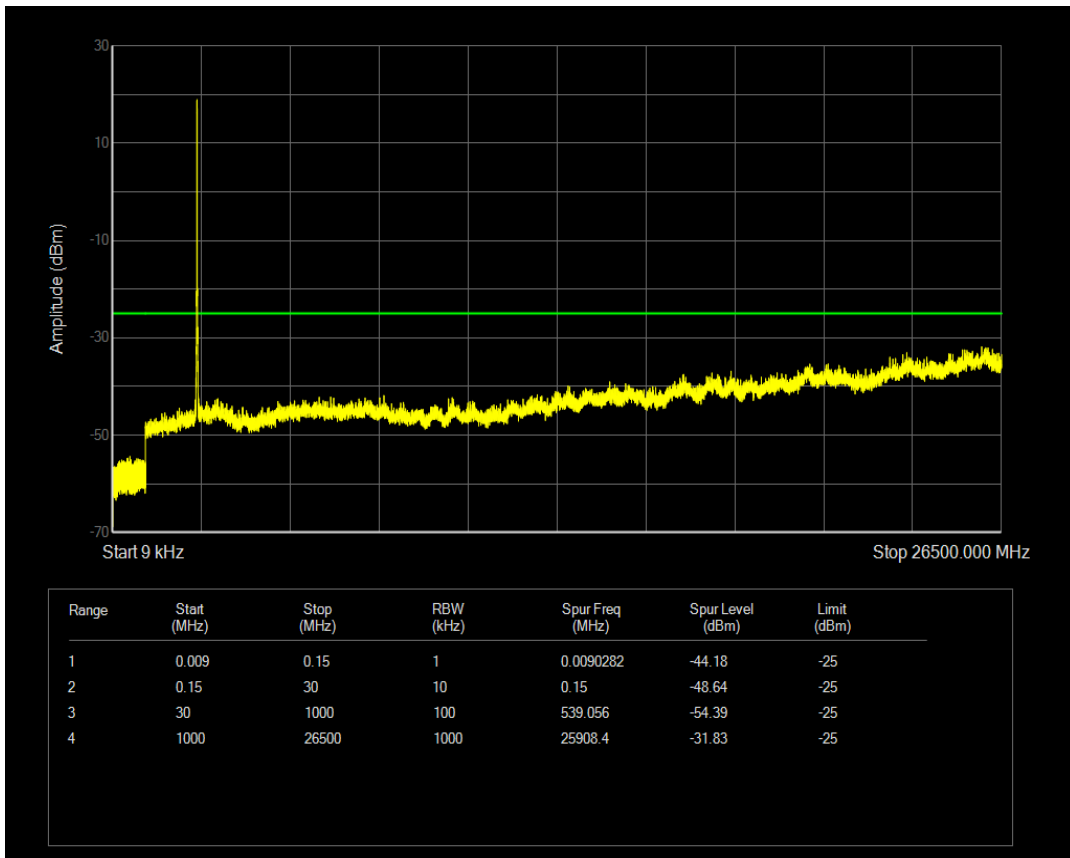

Band7 QAM16 BW=5MHz Channel=21425 RB Size=25 Position=#0

Band7 QPSK BW=10MHz Channel=20800 RB Size=50 Position=#0

Band7 QPSK BW=10MHz Channel=20800 RB Size=1 Position=#0

Band7 QAM16 BW=10MHz Channel=20800 RB Size=1 Position=#0

Band7 QAM16 BW=10MHz Channel=20800 RB Size=50 Position=#0

Band7 QPSK BW=10MHz Channel=21100 RB Size=1 Position=#0

Band7 QPSK BW=10MHz Channel=21100 RB Size=50 Position=#0

Band7 QAM16 BW=10MHz Channel=21100 RB Size=1 Position=#0