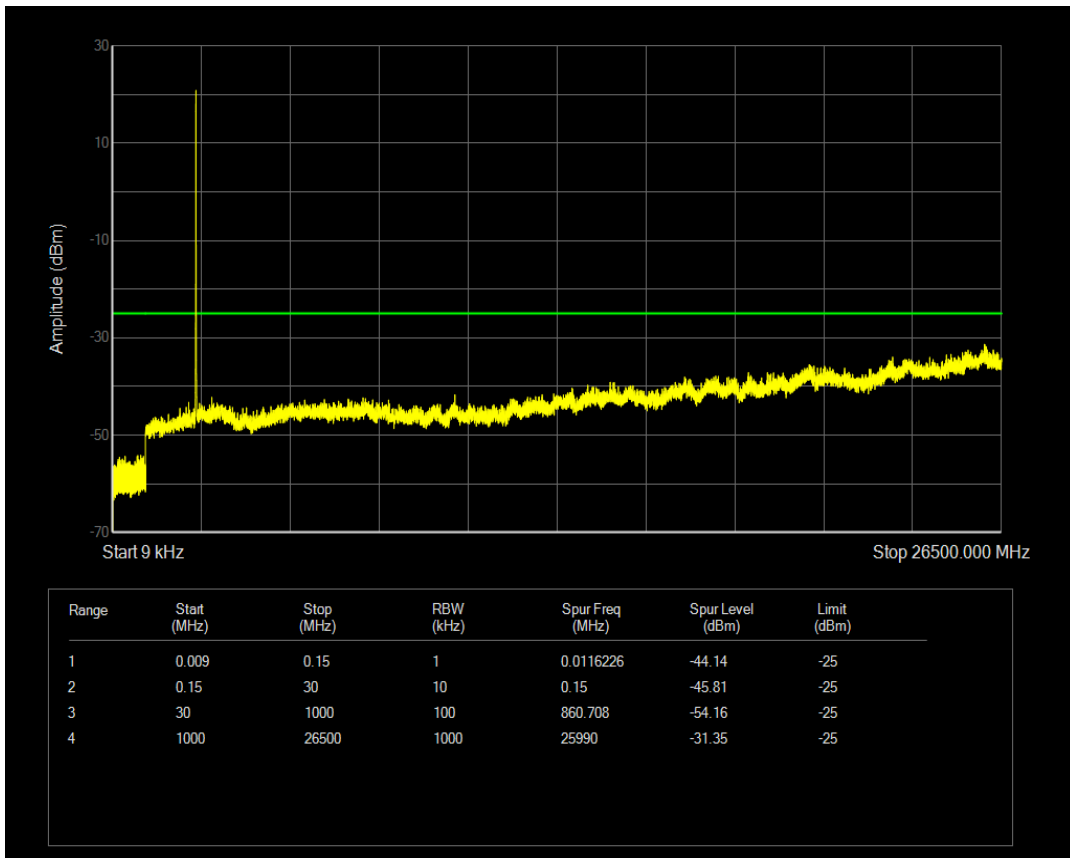

Band7 QAM16 BW=5MHz Channel=20775 RB Size=25 Position=#0

Band7 QPSK BW=5MHz Channel=21100 RB Size=1 Position=#0