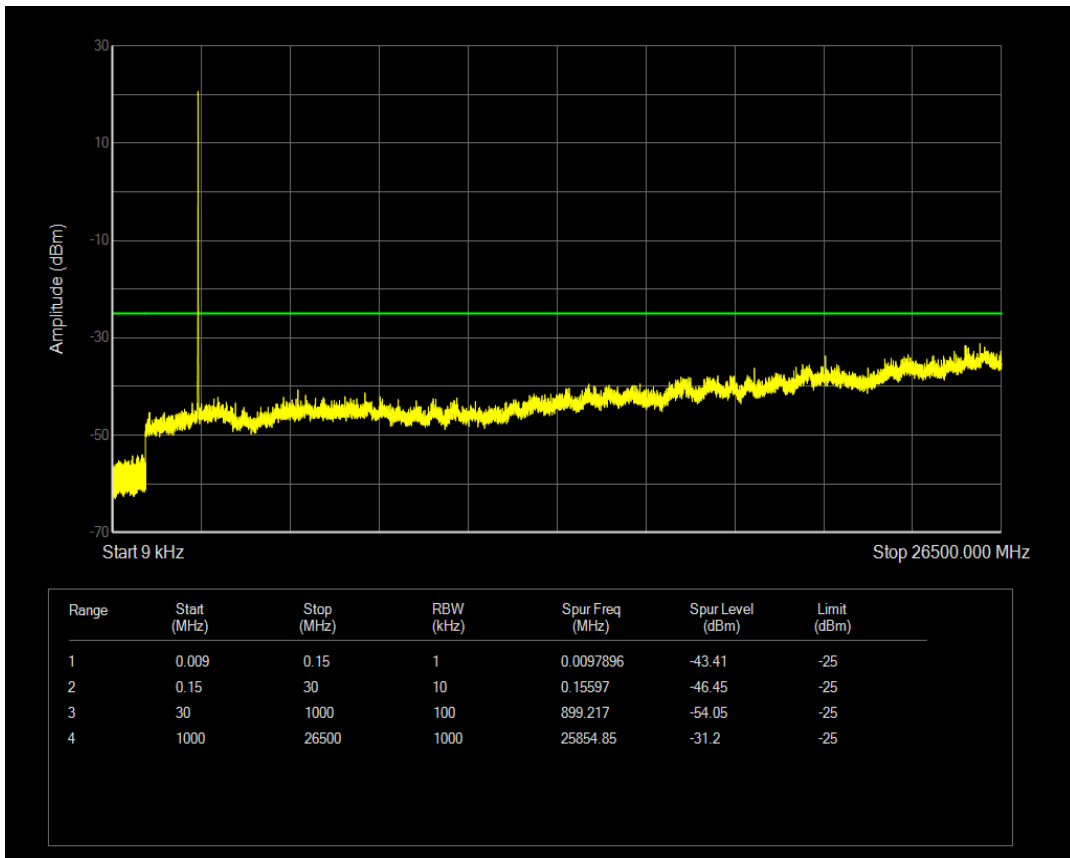

Band7 QAM16 BW=5MHz Channel=21425 RB Size=25 Position=#0

Band7 QPSK BW=10MHz Channel=20800 RB Size=50 Position=#0