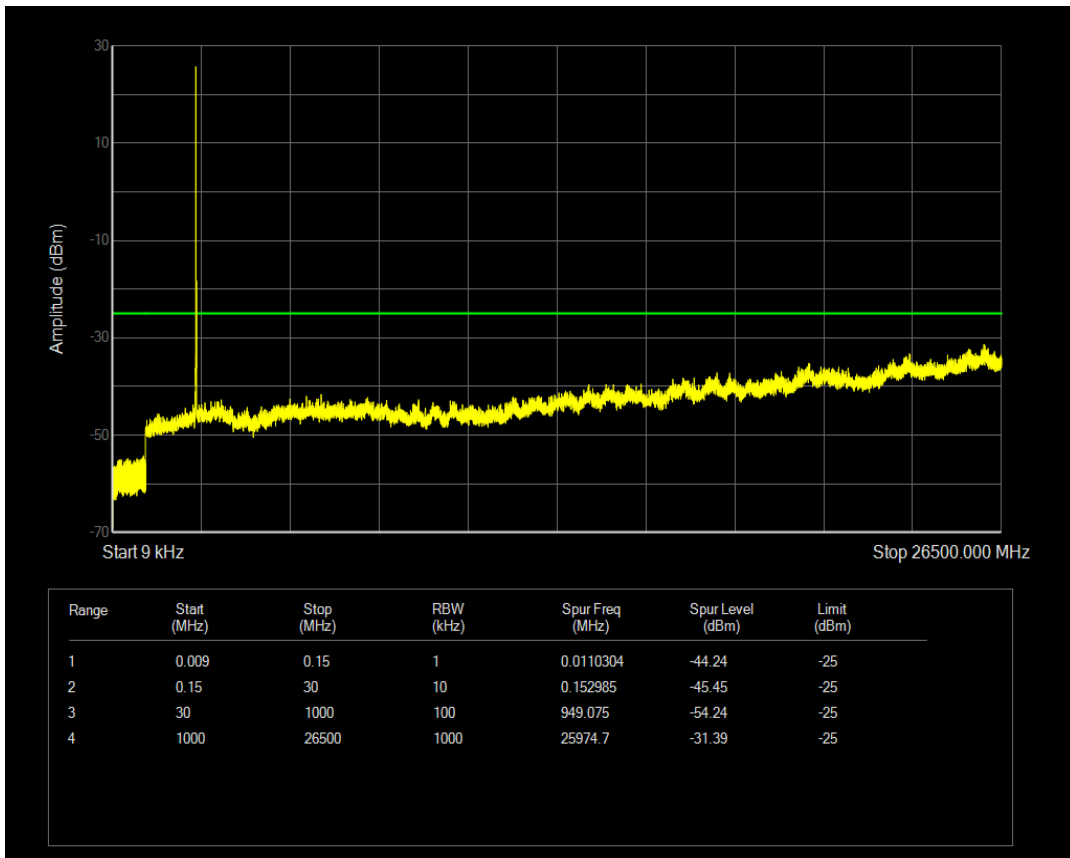

Band7 QPSK BW=10MHz Channel=20800 RB Size=1 Position=#0

Band7 QAM16 BW=10MHz Channel=20800 RB Size=1 Position=#0