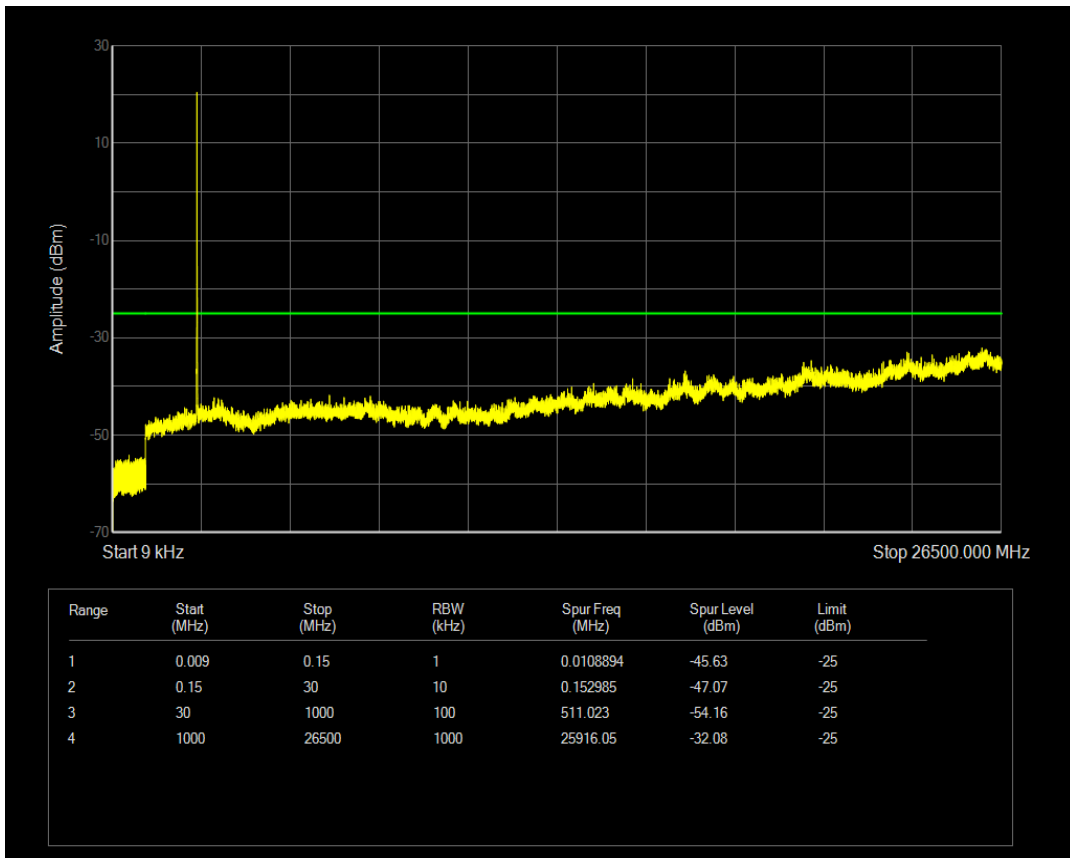

Band7 QAM16 BW=5MHz Channel=21100 RB Size=25 Position=#0

Band7 QPSK BW=5MHz Channel=21425 RB Size=1 Position=#0