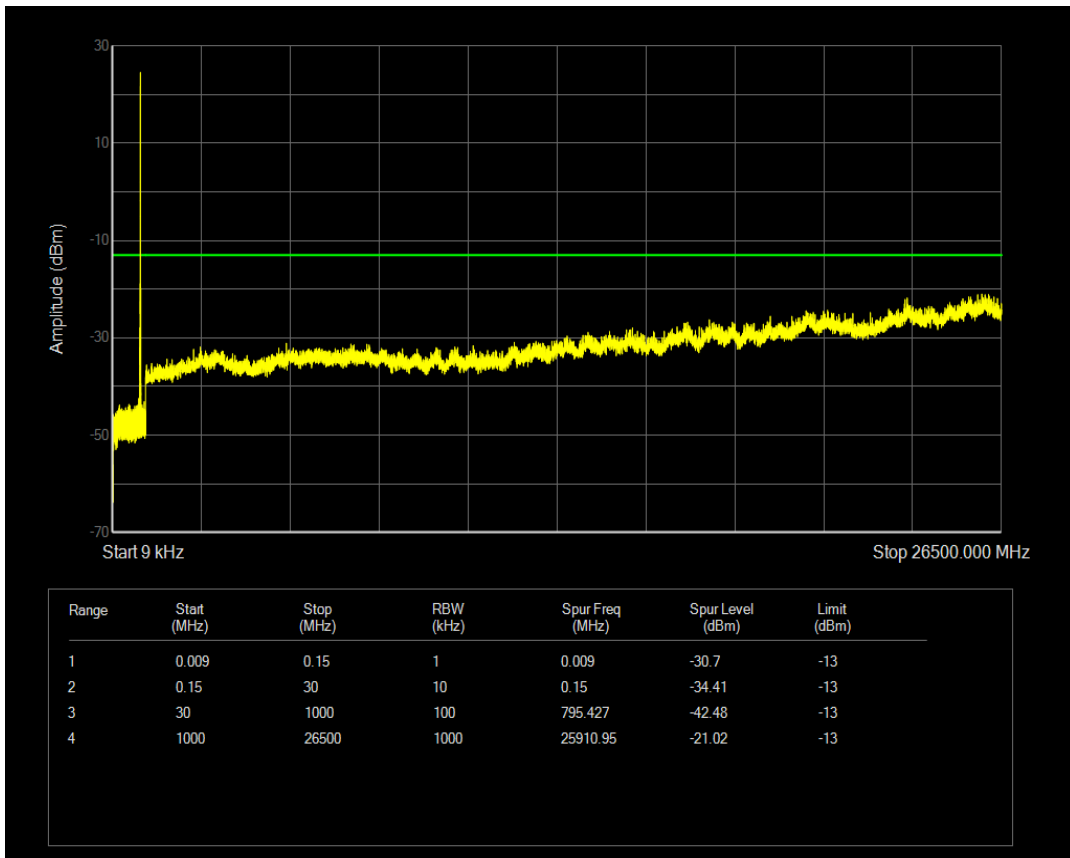

Band5 QAM16 BW=5MHz Channel=20625 RB Size=1 Position=#0

Band5 QPSK BW=10MHz Channel=20450 RB Size=1 Position=#0