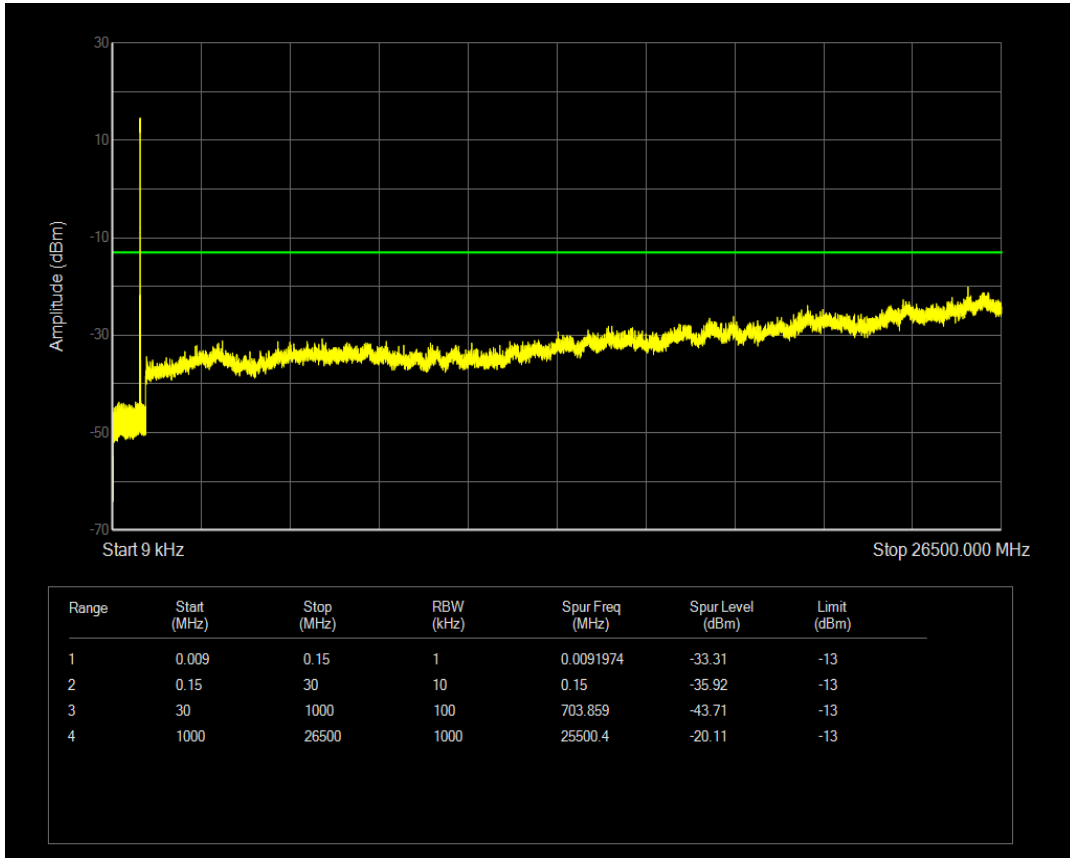

Band5 QAM16 BW=3MHz Channel=20525 RB Size=15 Position=#0

Band5 QPSK BW=3MHz Channel=20635 RB Size=15 Position=#0