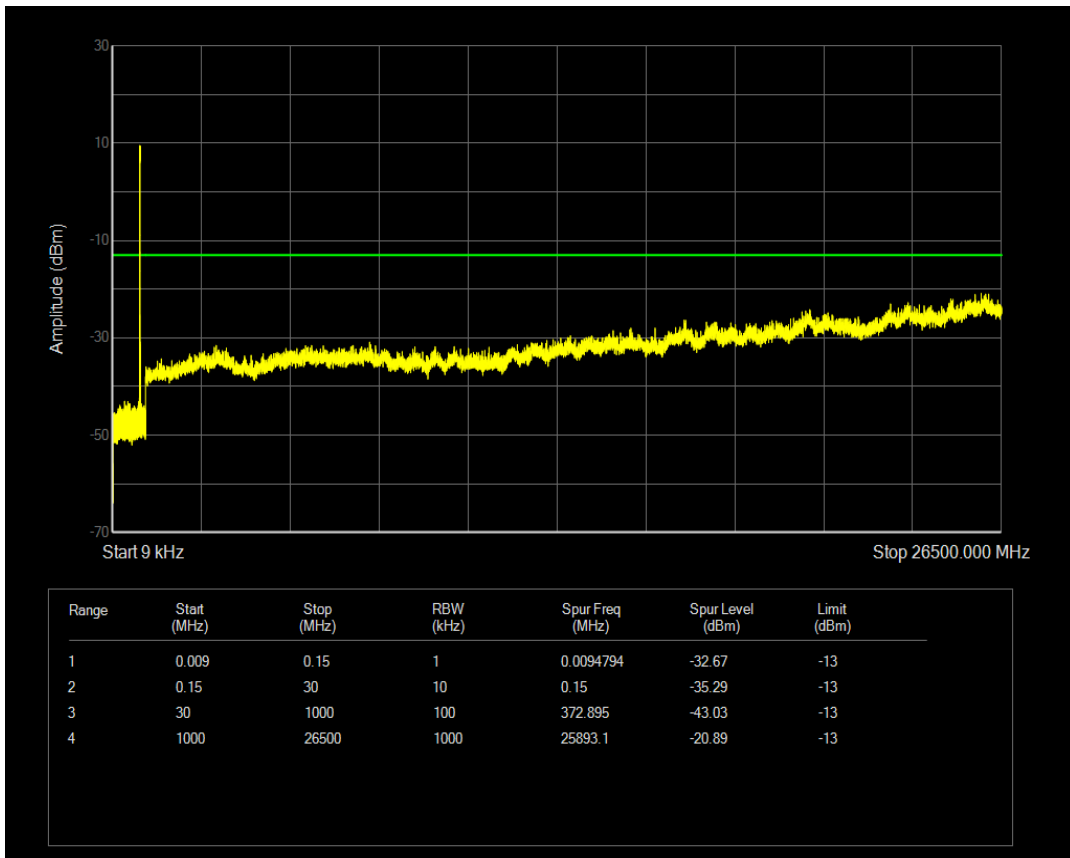

Band5 QAM16 BW=5MHz Channel=20625 RB Size=1 Position=#0

Band5 QPSK BW=10MHz Channel=20450 RB Size=1 Position=#0

Band5 QAM16 BW=10MHz Channel=20450 RB Size=1 Position=#0

Band5 QPSK BW=10MHz Channel=20450 RB Size=50 Position=#0

Band5 QAM16 BW=10MHz Channel=20450 RB Size=50 Position=#0

Band5 QPSK BW=10MHz Channel=20525 RB Size=50 Position=#0

Band5 QPSK BW=10MHz Channel=20525 RB Size=1 Position=#0

Band5 QAM16 BW=10MHz Channel=20525 RB Size=1 Position=#0