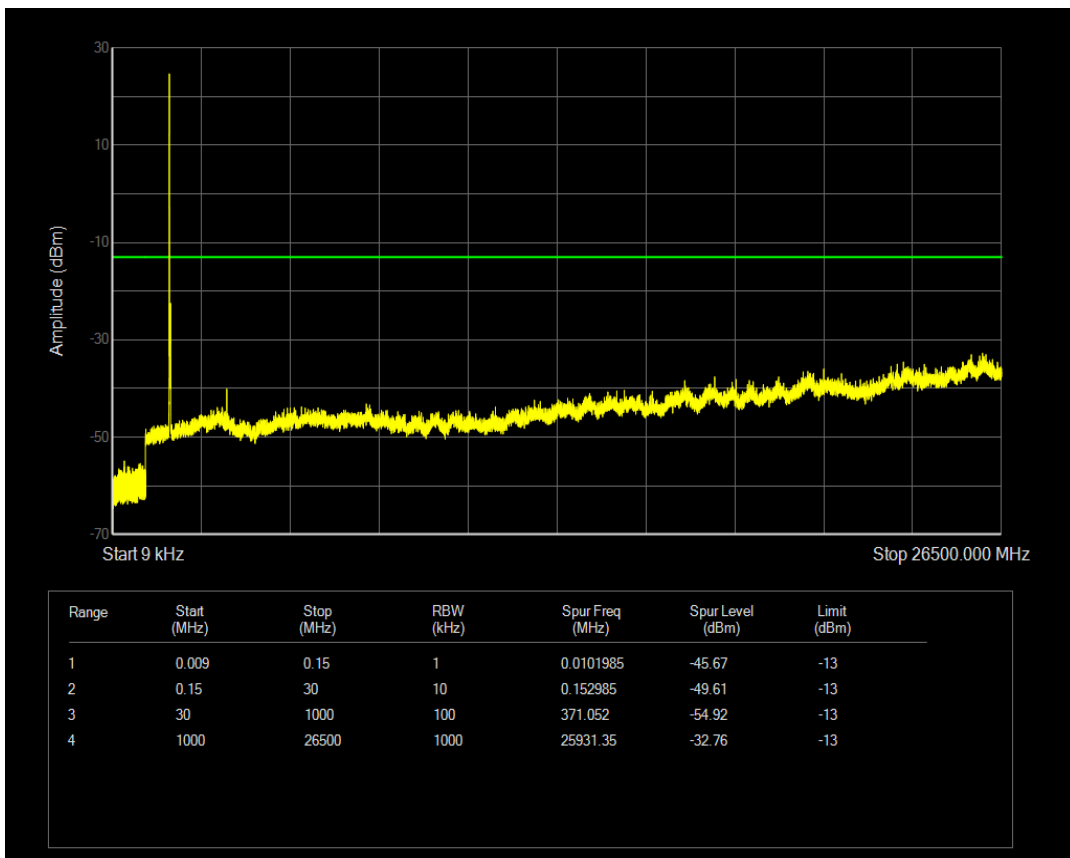

Band4 QAM16 BW=15MHz Channel=20175 RB Size=1 Position=#0

Band4 QPSK BW=15MHz Channel=20325 RB Size=1 Position=#0

Band4 QPSK BW=15MHz Channel=20325 RB Size=75 Position=#0

Band4 QAM16 BW=15MHz Channel=20325 RB Size=1 Position=#0

Band4 QPSK BW=20MHz Channel=20050 RB Size=1 Position=#0

Band4 QAM16 BW=15MHz Channel=20325 RB Size=75 Position=#0

Band4 QPSK BW=20MHz Channel=20050 RB Size=100 Position=#0

Band4 QAM16 BW=20MHz Channel=20050 RB Size=100 Position=#0