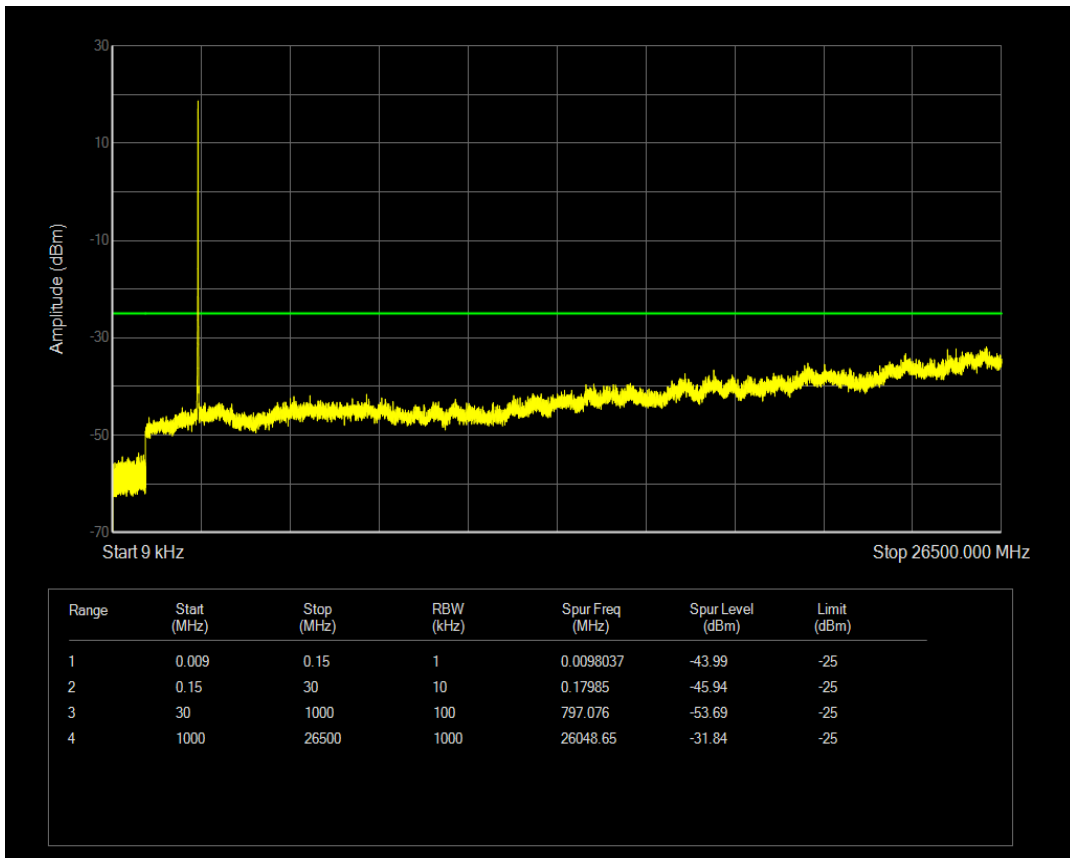

Band7 QAM16 BW=10MHz Channel=21400 RB Size=50 Position=#0

Band7 QPSK BW=15MHz Channel=20825 RB Size=1 Position=#0