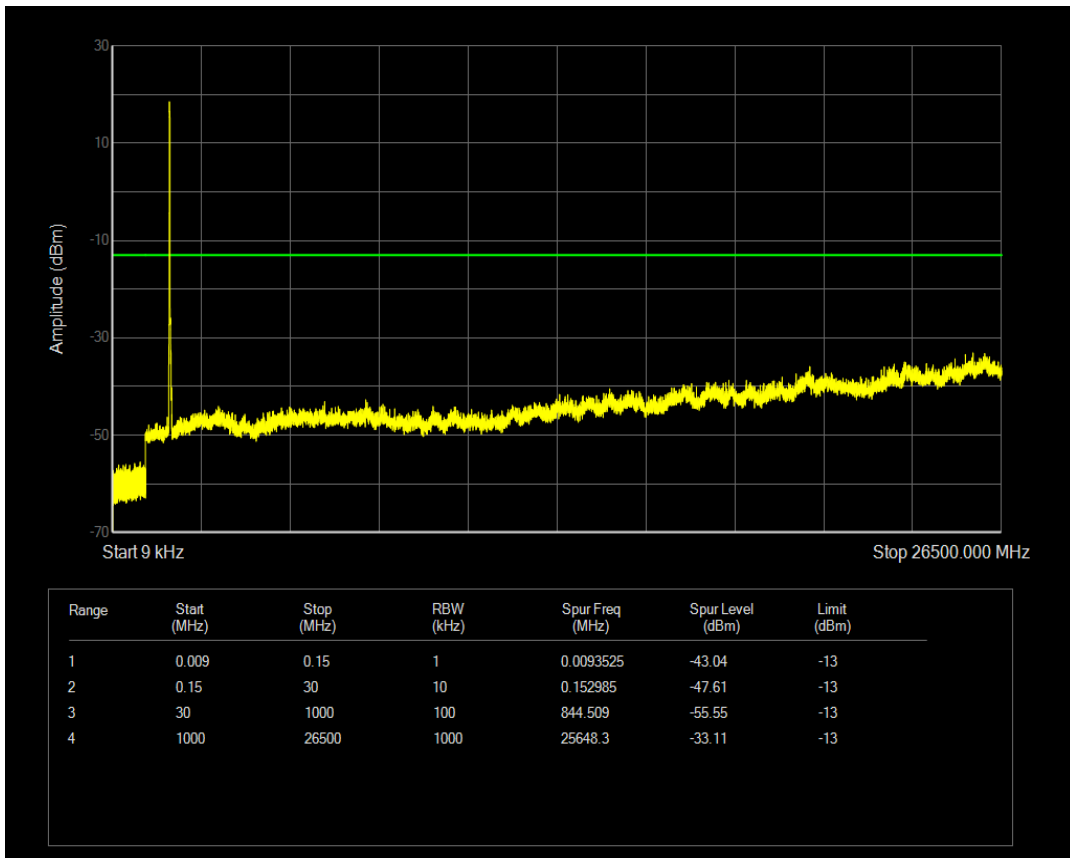

Band4 QAM16 BW=15MHz Channel=20175 RB Size=1 Position=#0

Band4 QPSK BW=15MHz Channel=20325 RB Size=1 Position=#0

Band4 QPSK BW=15MHz Channel=20325 RB Size=75 Position=#0

Band4 QAM16 BW=15MHz Channel=20325 RB Size=1 Position=#0

Band4 QPSK BW=20MHz Channel=20050 RB Size=1 Position=#0

Band4 QAM16 BW=15MHz Channel=20325 RB Size=75 Position=#0

Band4 QPSK BW=20MHz Channel=20050 RB Size=100 Position=#0

Band4 QAM16 BW=20MHz Channel=20050 RB Size=100 Position=#0