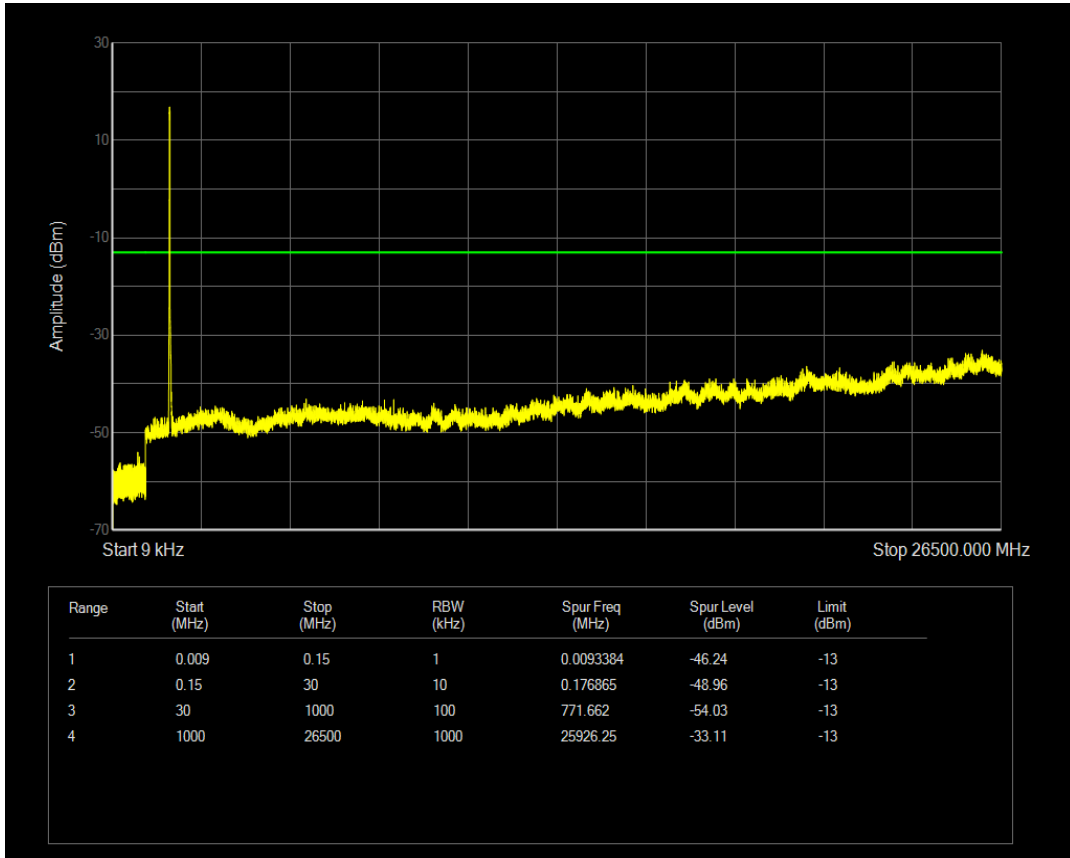

Band4 QPSK BW=20MHz Channel=20050 RB Size=1 Position=#0

Band4 QAM16 BW=15MHz Channel=20325 RB Size=75 Position=#0

Band4 QPSK BW=20MHz Channel=20050 RB Size=100 Position=#0

Band4 QAM16 BW=20MHz Channel=20050 RB Size=100 Position=#0

Band4 QAM16 BW=20MHz Channel=20050 RB Size=1 Position=#0

Band4 QPSK BW=20MHz Channel=20175 RB Size=1 Position=#0

Band4 QPSK BW=20MHz Channel=20175 RB Size=100 Position=#0

Band4 QAM16 BW=20MHz Channel=20175 RB Size=1 Position=#0