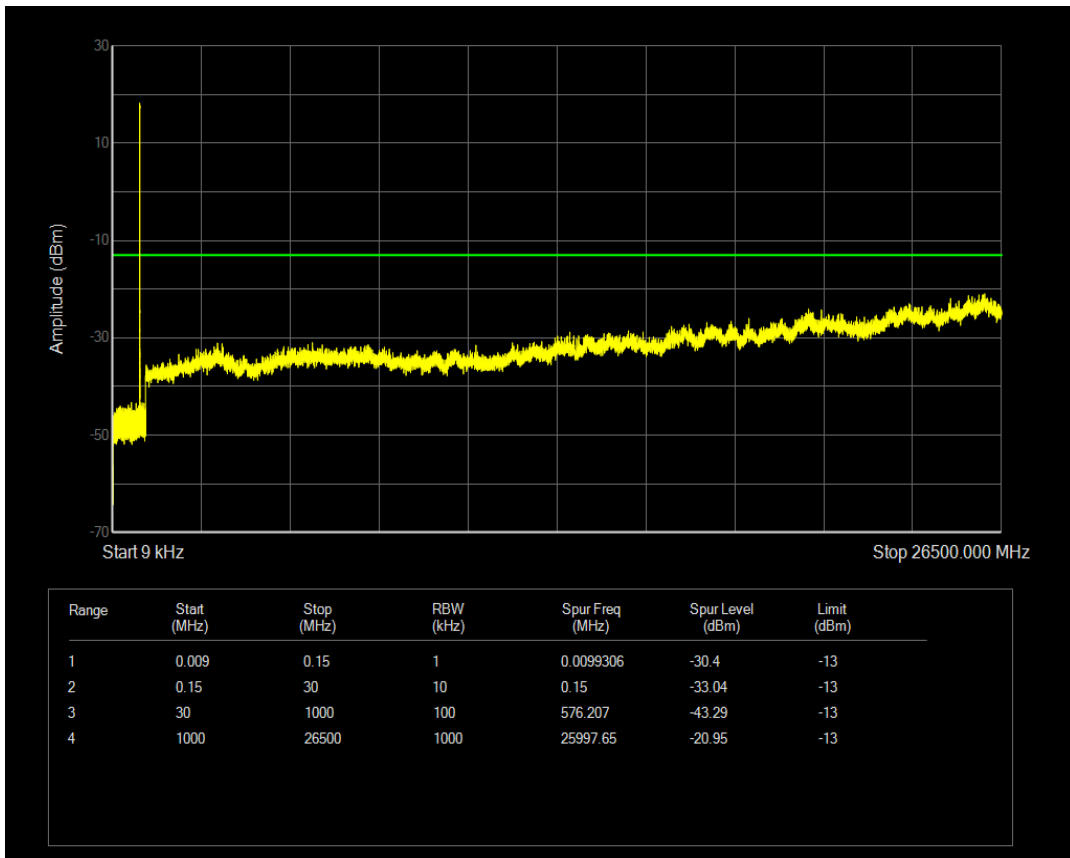

Band5 QAM16 BW=1.4MHz Channel=20407 RB Size=6 Position=#0

Band5 QPSK BW=1.4MHz Channel=20525 RB Size=1 Position=#0