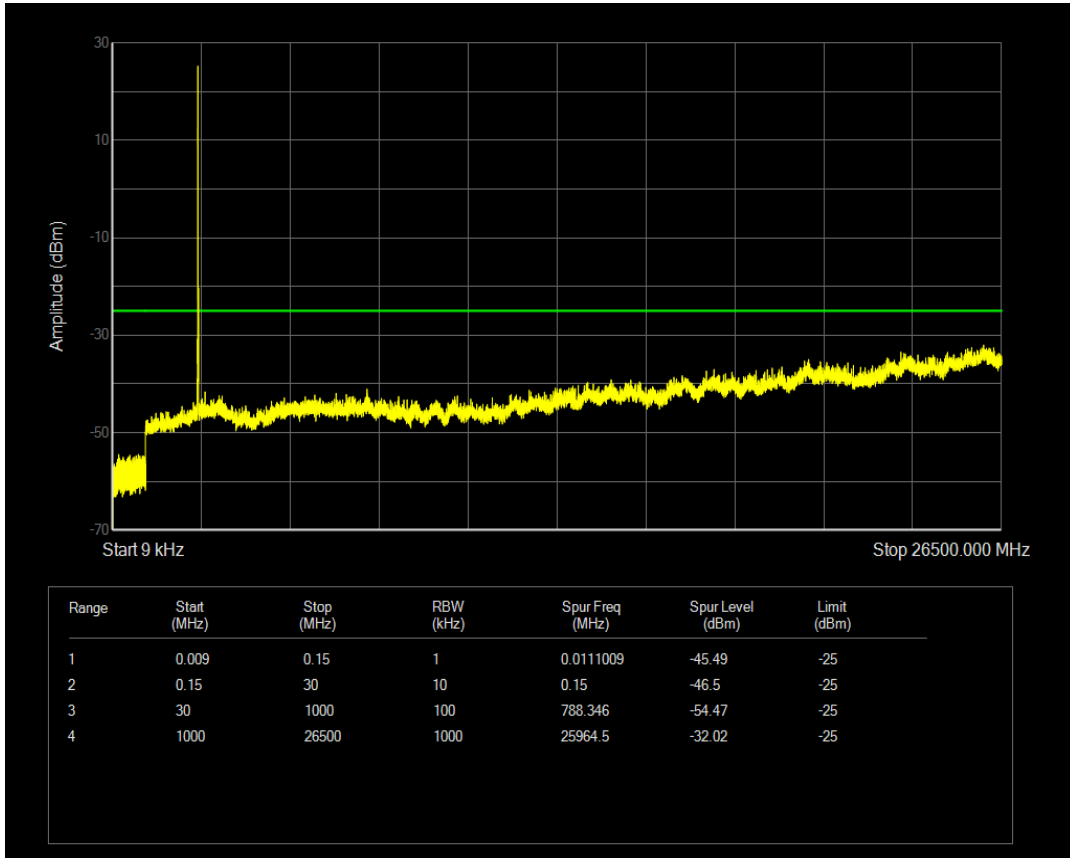

Band7 QAM16 BW=10MHz Channel=21100 RB Size=50 Position=#0

Band7 QPSK BW=10MHz Channel=21400 RB Size=50 Position=#0

Band7 QPSK BW=10MHz Channel=21400 RB Size=1 Position=#0

Band7 QAM16 BW=10MHz Channel=21400 RB Size=1 Position=#0