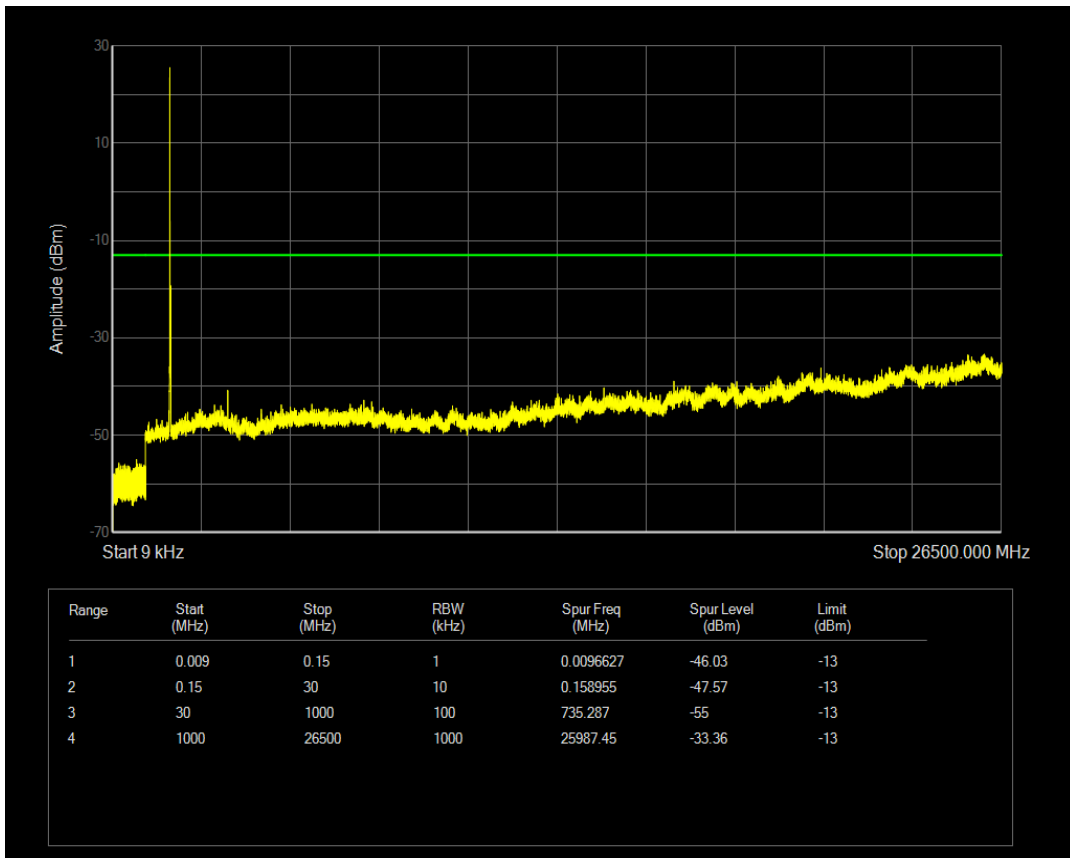

Band4 QAM16 BW=15MHz Channel=20025 RB Size=75 Position=#0

Band4 QPSK BW=15MHz Channel=20175 RB Size=1 Position=#0

Band4 QPSK BW=15MHz Channel=20175 RB Size=75 Position=#0

Band4 QAM16 BW=15MHz Channel=20175 RB Size=75 Position=#0

Band4 QAM16 BW=15MHz Channel=20175 RB Size=1 Position=#0

Band4 QPSK BW=15MHz Channel=20325 RB Size=1 Position=#0

Band4 QPSK BW=15MHz Channel=20325 RB Size=75 Position=#0

Band4 QAM16 BW=15MHz Channel=20325 RB Size=1 Position=#0