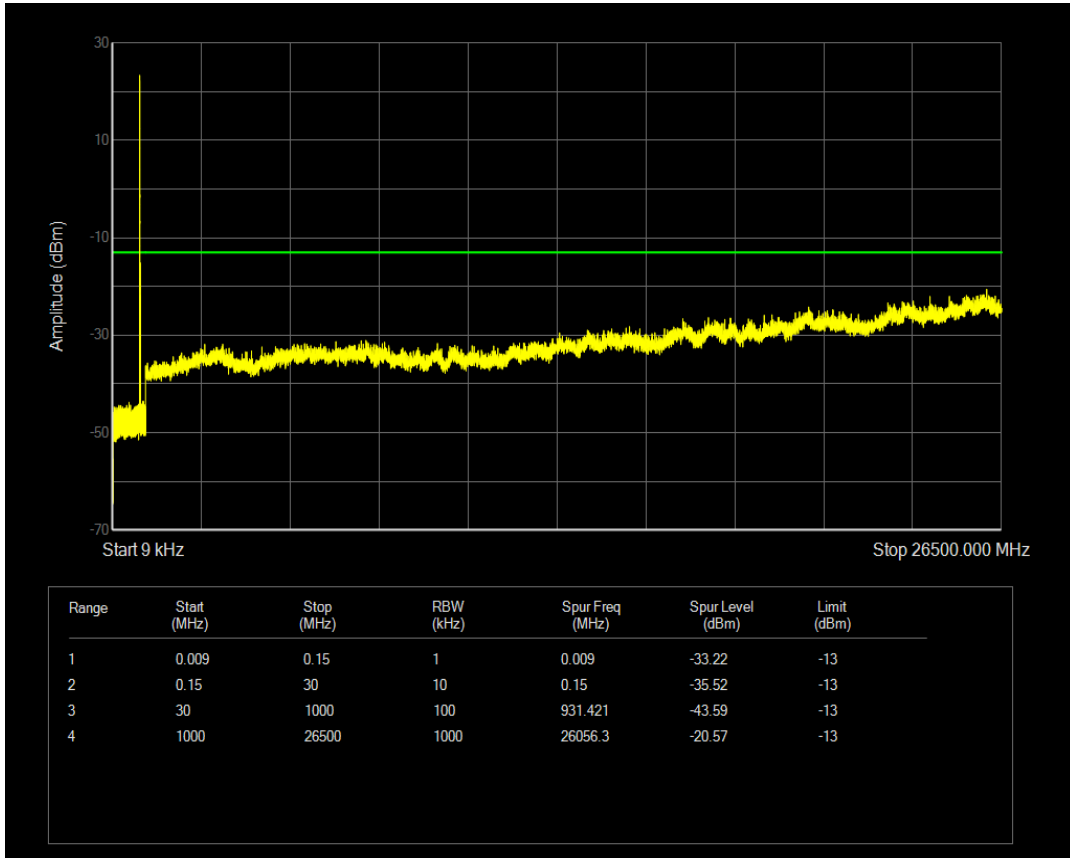

Band5 QPSK BW=10MHz Channel=20450 RB Size=1 Position=#0

Band5 QAM16 BW=10MHz Channel=20450 RB Size=1 Position=#0