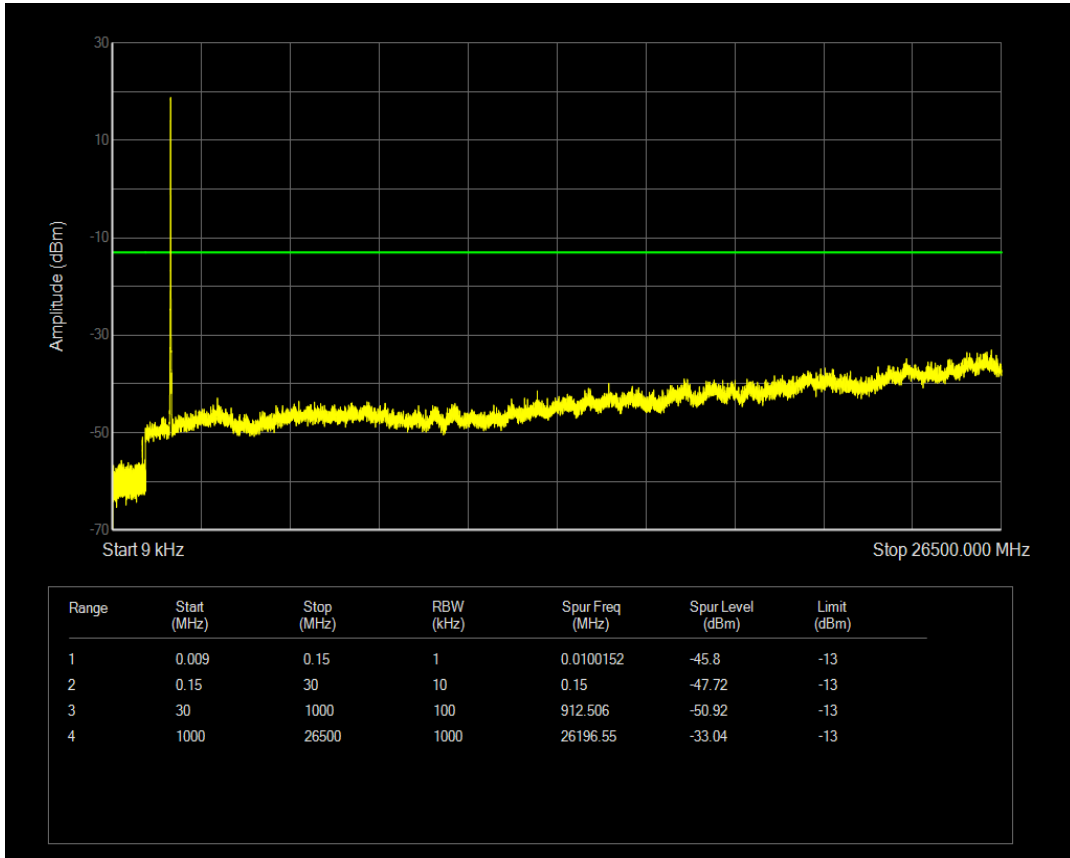

Band4 QAM16 BW=10MHz Channel=20000 RB Size=50 Position=#0

Band4 QPSK BW=10MHz Channel=20175 RB Size=1 Position=#0

Band4 QPSK BW=10MHz Channel=20175 RB Size=50 Position=#0

Band4 QAM16 BW=10MHz Channel=20175 RB Size=1 Position=#0

Band4 QPSK BW=10MHz Channel=20350 RB Size=1 Position=#0

Band4 QAM16 BW=10MHz Channel=20175 RB Size=50 Position=#0

Band4 QPSK BW=10MHz Channel=20350 RB Size=50 Position=#0

Band4 QAM16 BW=10MHz Channel=20350 RB Size=50 Position=#0

Band4 QAM16 BW=10MHz Channel=20350 RB Size=1 Position=#0

Band4 QPSK BW=15MHz Channel=20025 RB Size=1 Position=#0

Band4 QAM16 BW=15MHz Channel=20025 RB Size=1 Position=#0

Band4 QPSK BW=15MHz Channel=20025 RB Size=75 Position=#0