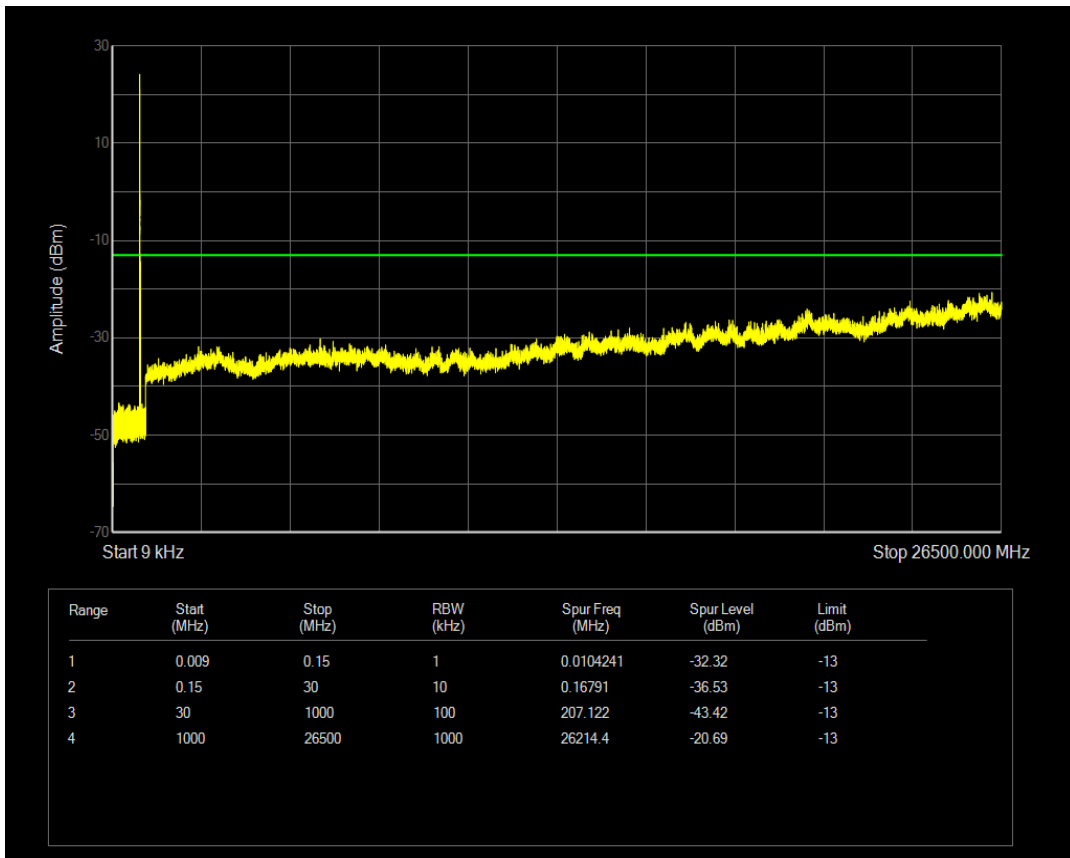

Band5 QAM16 BW=10MHz Channel=20450 RB Size=1 Position=#0

Band5 QPSK BW=10MHz Channel=20450 RB Size=50 Position=#0