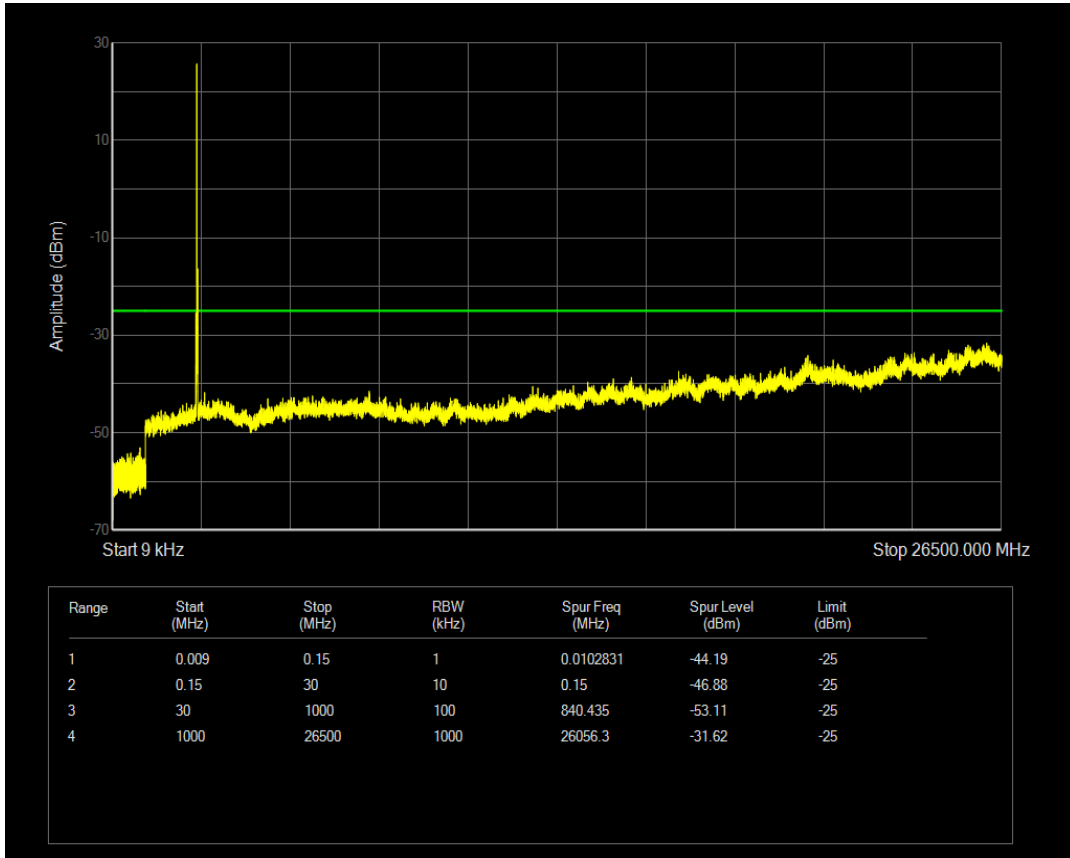

Band7 QPSK BW=15MHz Channel=21100 RB Size=1 Position=#0

Band7 QPSK BW=15MHz Channel=21100 RB Size=75 Position=#0