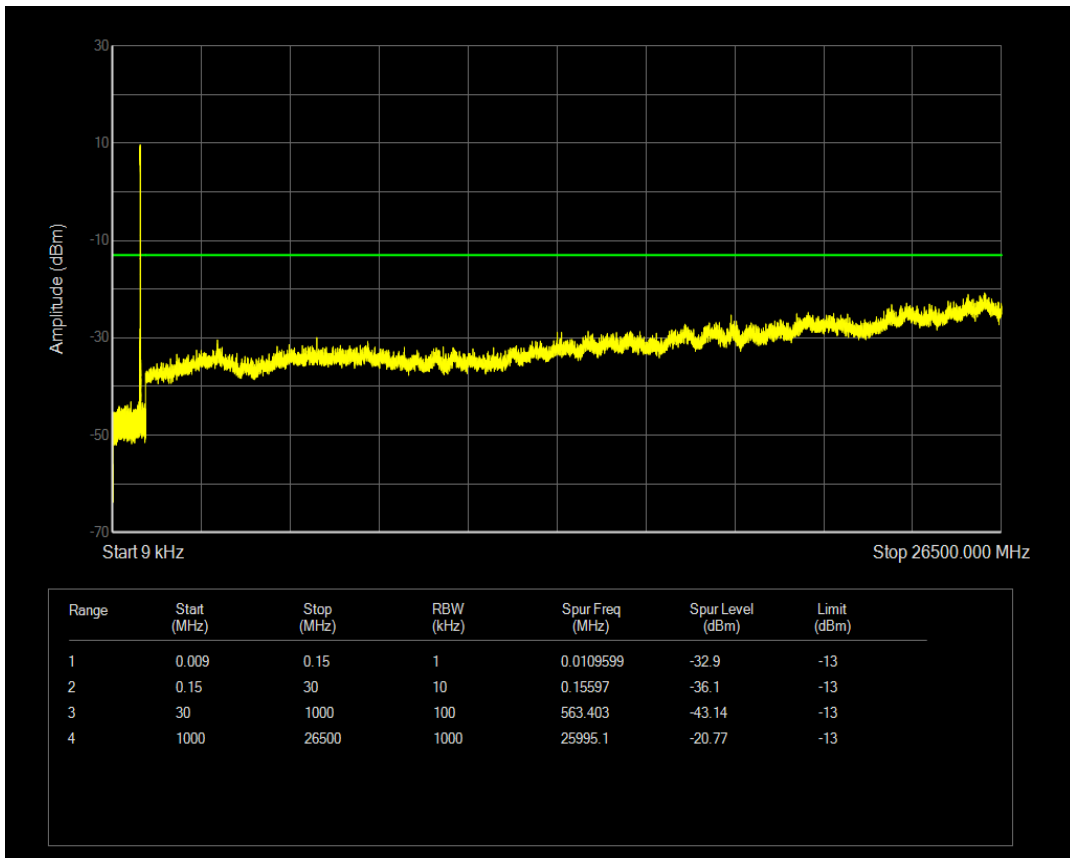

Band5 QAM16 BW=10MHz Channel=20600 RB Size=50 Position=#0

Band7 QPSK BW=5MHz Channel=20775 RB Size=1 Position=#0