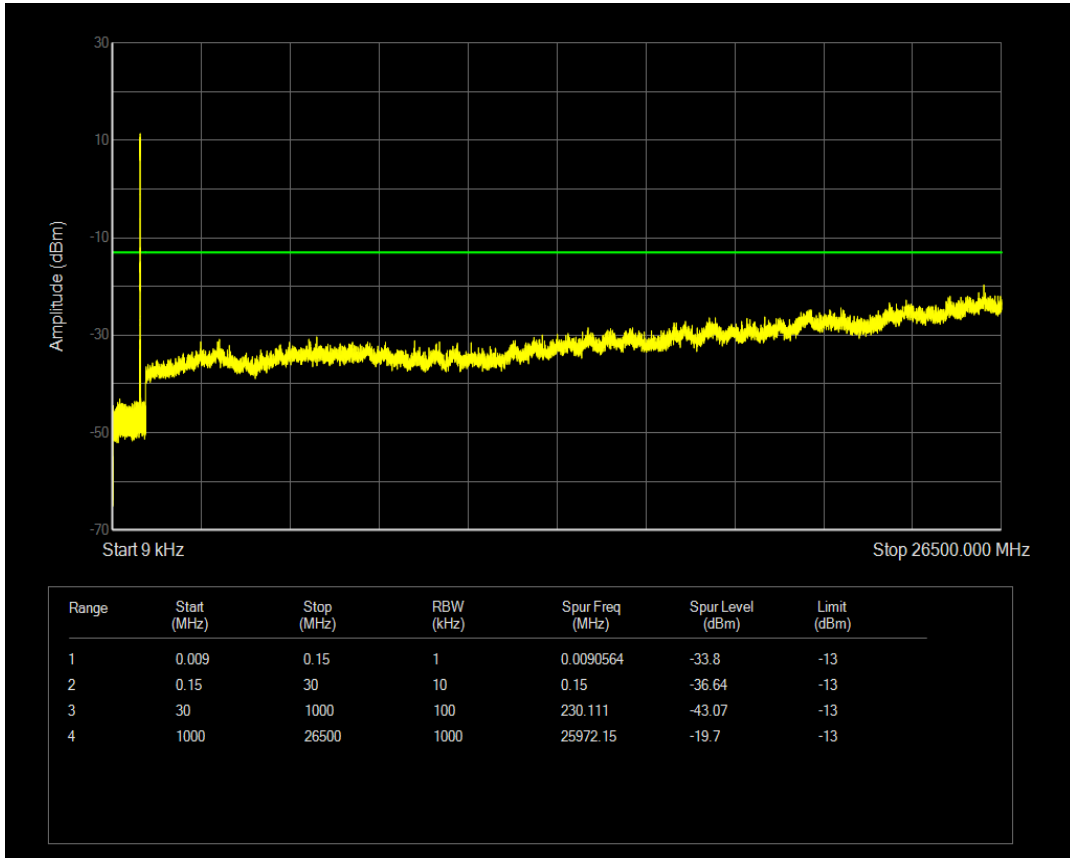

Band5 QAM16 BW=5MHz Channel=20625 RB Size=1 Position=#0

Band5 QPSK BW=10MHz Channel=20450 RB Size=1 Position=#0

Band5 QAM16 BW=10MHz Channel=20450 RB Size=1 Position=#0

Band5 QPSK BW=10MHz Channel=20450 RB Size=50 Position=#0

Band5 QAM16 BW=10MHz Channel=20450 RB Size=50 Position=#0

Band5 QPSK BW=10MHz Channel=20525 RB Size=50 Position=#0

Band5 QPSK BW=10MHz Channel=20525 RB Size=1 Position=#0

Band5 QAM16 BW=10MHz Channel=20525 RB Size=1 Position=#0