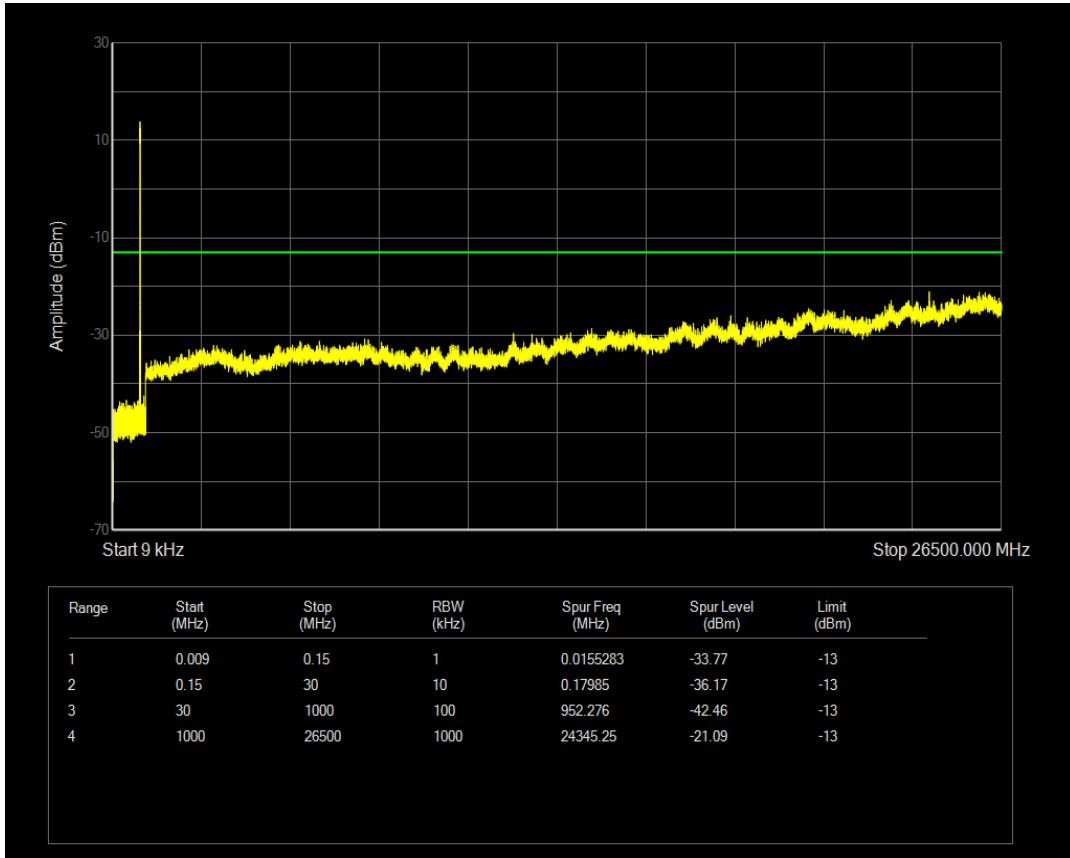

Band5 QAM16 BW=5MHz Channel=20425 RB Size=25 Position=#0

Band5 QPSK BW=5MHz Channel=20525 RB Size=1 Position=#0

Band5 QAM16 BW=5MHz Channel=20525 RB Size=1 Position=#0

Band5 QPSK BW=5MHz Channel=20525 RB Size=25 Position=#0