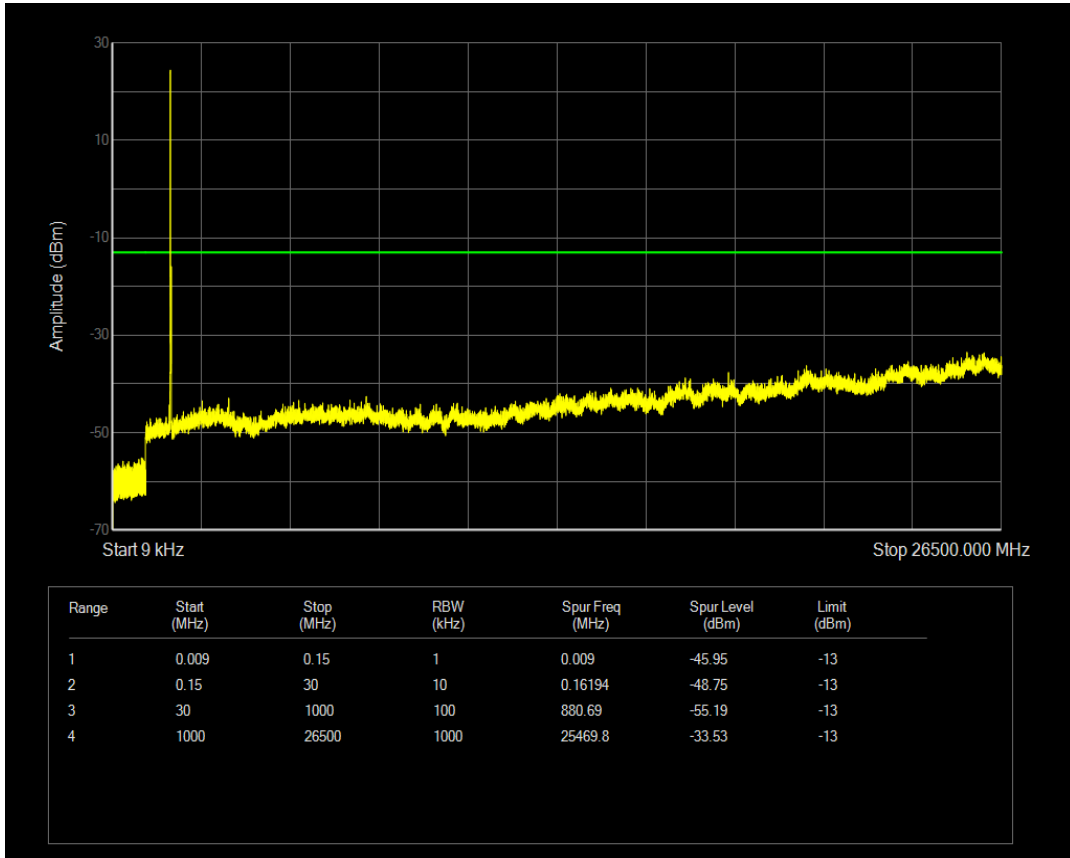

Band4 QAM16 BW=15MHz Channel=20175 RB Size=1 Position=#0

Band4 QPSK BW=15MHz Channel=20325 RB Size=1 Position=#0

Band4 QPSK BW=15MHz Channel=20325 RB Size=75 Position=#0

Band4 QAM16 BW=15MHz Channel=20325 RB Size=1 Position=#0

Band4 QPSK BW=20MHz Channel=20050 RB Size=1 Position=#0

Band4 QAM16 BW=15MHz Channel=20325 RB Size=75 Position=#0

Band4 QPSK BW=20MHz Channel=20050 RB Size=100 Position=#0

Band4 QAM16 BW=20MHz Channel=20050 RB Size=100 Position=#0