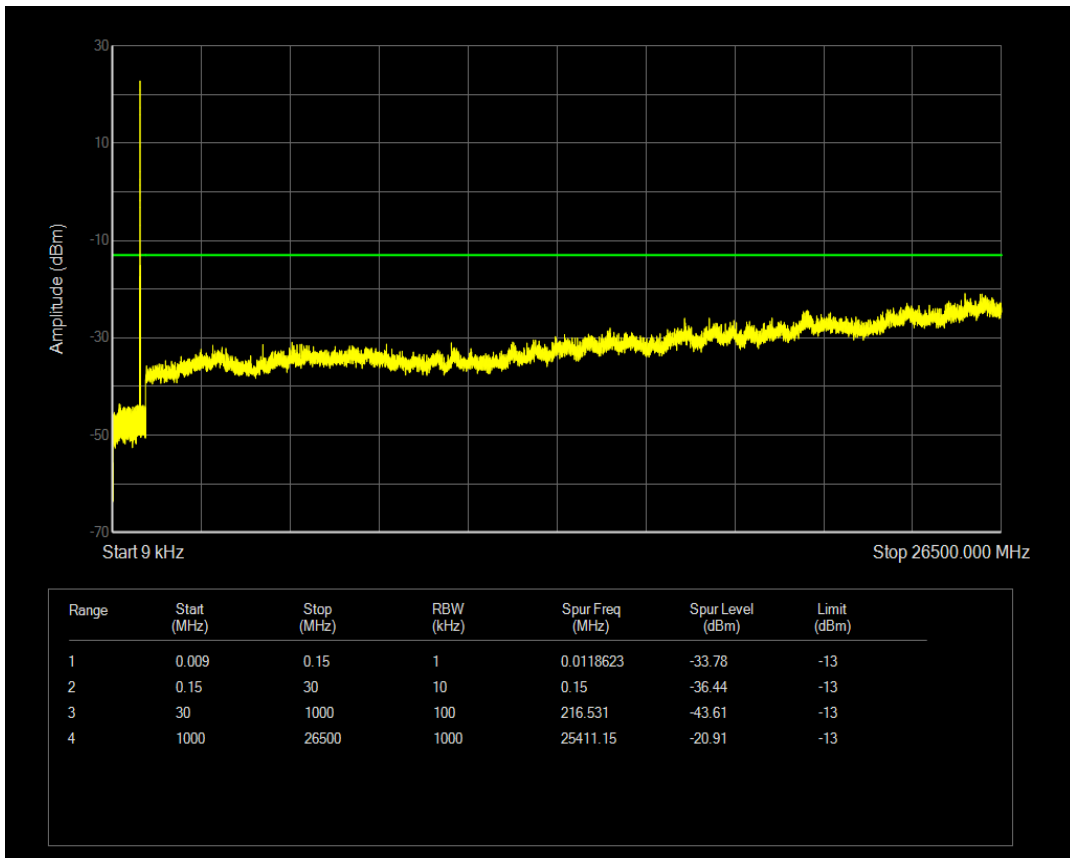

Band5 QAM16 BW=5MHz Channel=20525 RB Size=1 Position=#0

Band5 QPSK BW=5MHz Channel=20525 RB Size=25 Position=#0