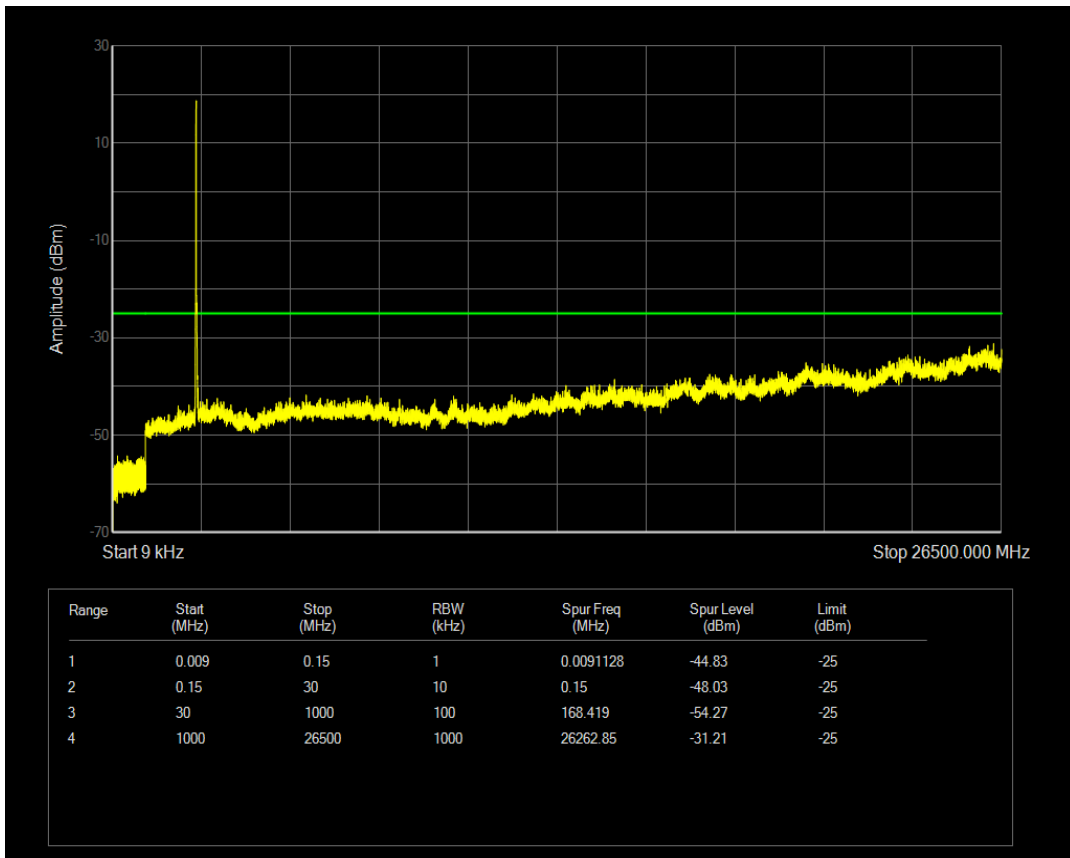

Band7 QPSK BW=15MHz Channel=20825 RB Size=75 Position=#0

Band7 QAM16 BW=15MHz Channel=20825 RB Size=1 Position=#0