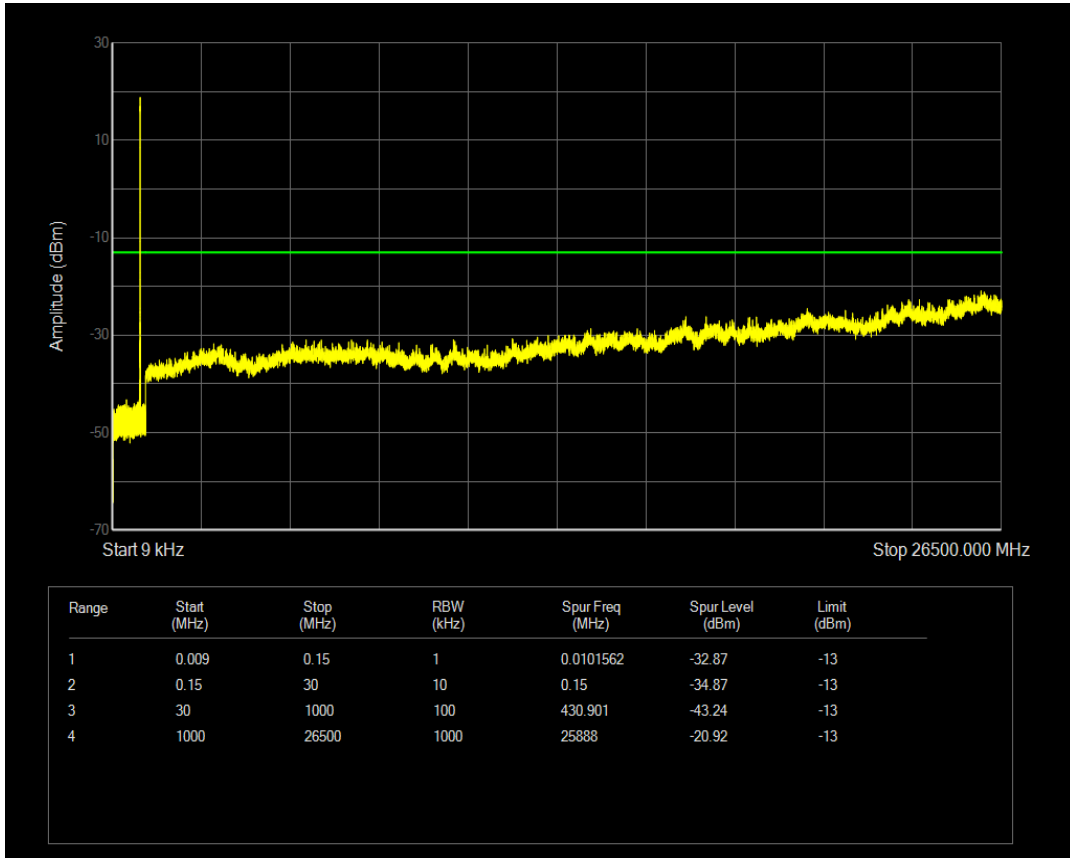

Band5 QAM16 BW=1.4MHz Channel=20407 RB Size=6 Position=#0

Band5 QPSK BW=1.4MHz Channel=20525 RB Size=1 Position=#0

Band5 QAM16 BW=1.4MHz Channel=20525 RB Size=1 Position=#0

Band5 QPSK BW=1.4MHz Channel=20525 RB Size=6 Position=#0