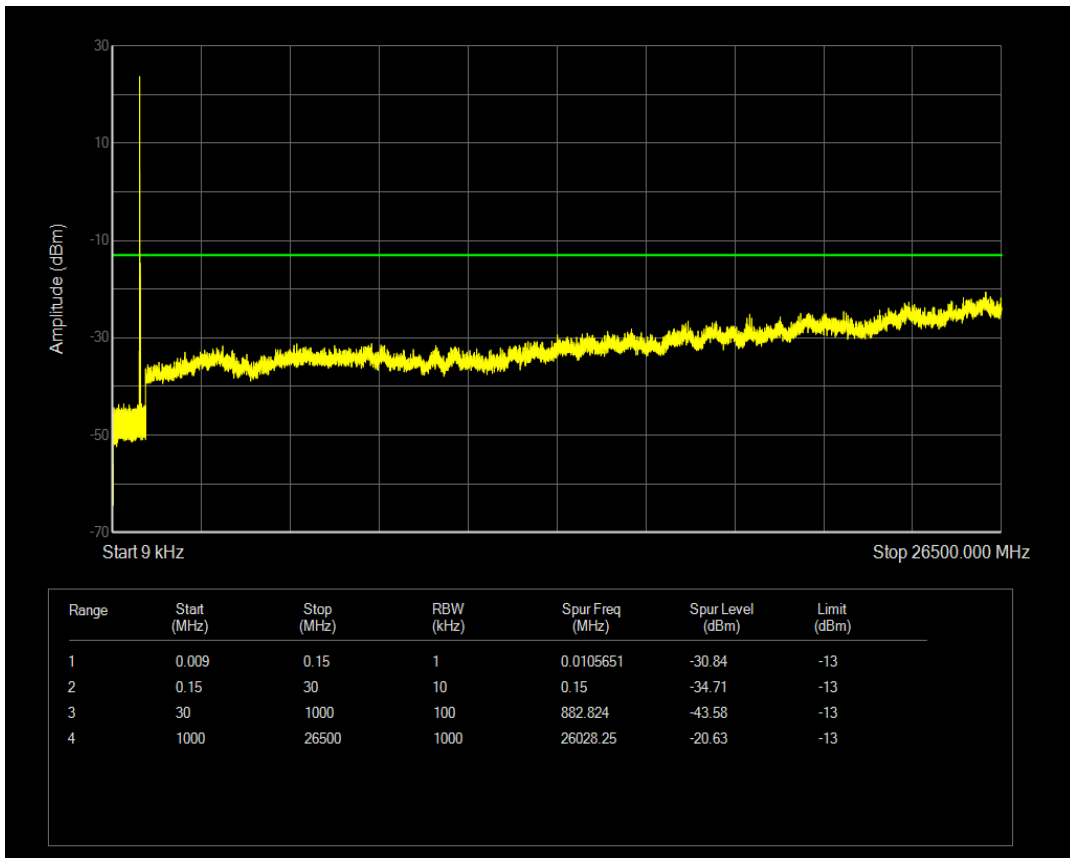

Band5 QPSK BW=5MHz Channel=20425 RB Size=1 Position=#0

Band5 QAM16 BW=5MHz Channel=20425 RB Size=1 Position=#0