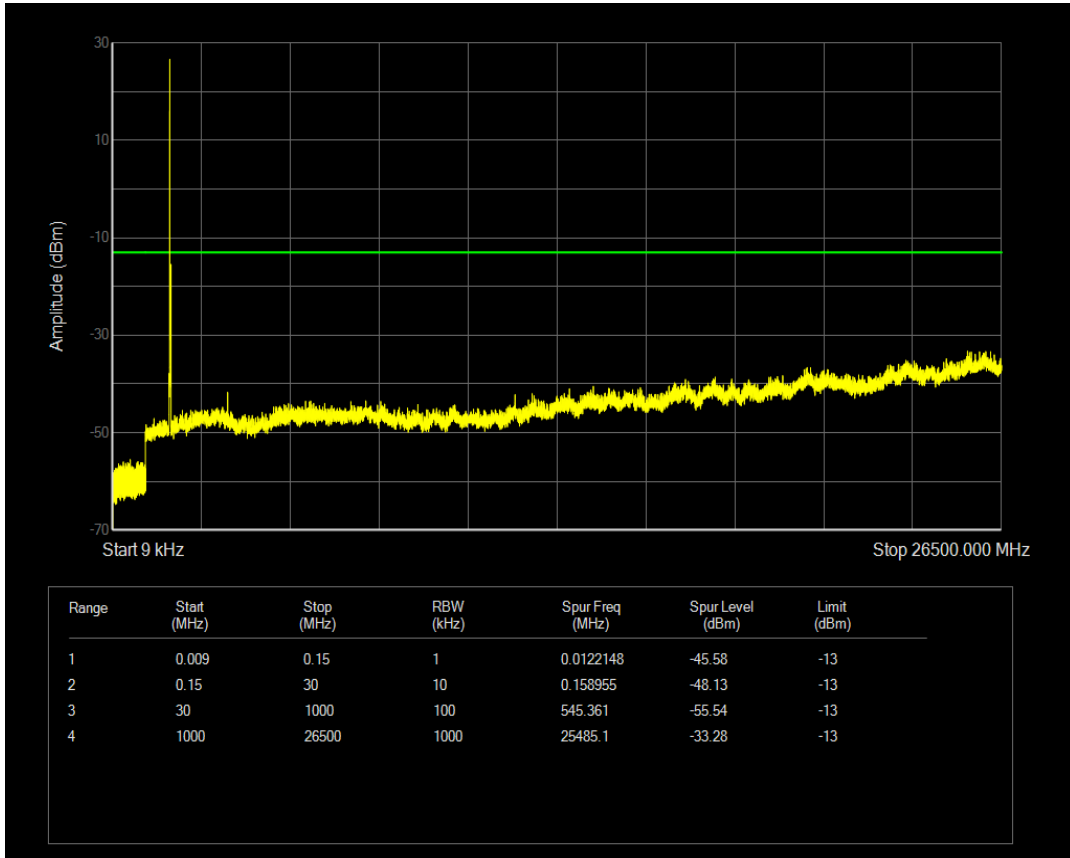

Band4 QPSK BW=20MHz Channel=20050 RB Size=1 Position=#0

Band4 QAM16 BW=15MHz Channel=20325 RB Size=75 Position=#0

Band4 QPSK BW=20MHz Channel=20050 RB Size=100 Position=#0

Band4 QAM16 BW=20MHz Channel=20050 RB Size=100 Position=#0

Band4 QAM16 BW=20MHz Channel=20050 RB Size=1 Position=#0

Band4 QPSK BW=20MHz Channel=20175 RB Size=1 Position=#0

Band4 QPSK BW=20MHz Channel=20175 RB Size=100 Position=#0

Band4 QAM16 BW=20MHz Channel=20175 RB Size=1 Position=#0