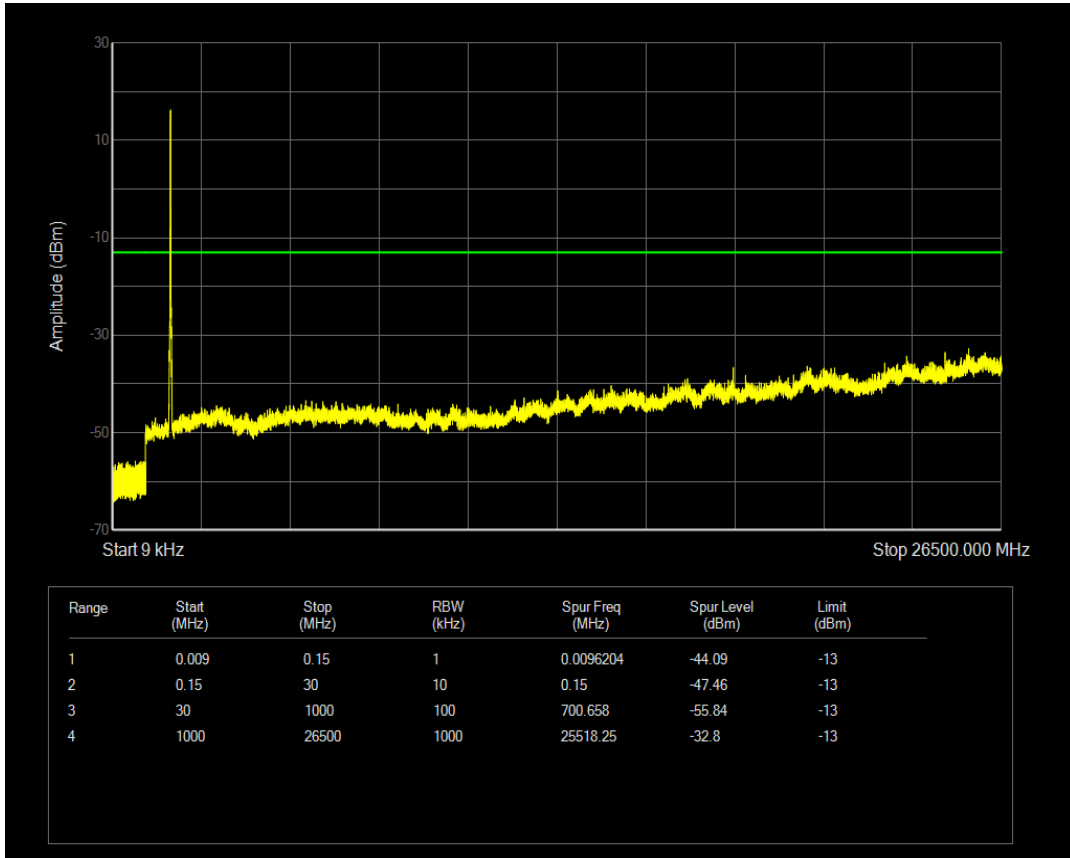

Band4 QAM16 BW=20MHz Channel=20175 RB Size=100 Position=#0

Band4 QPSK BW=20MHz Channel=20300 RB Size=1 Position=#0

Band4 QPSK BW=20MHz Channel=20300 RB Size=100 Position=#0

Band4 QAM16 BW=20MHz Channel=20300 RB Size=100 Position=#0

Band4 QAM16 BW=20MHz Channel=20300 RB Size=1 Position=#0

Band5 QPSK BW=1.4MHz Channel=20407 RB Size=6 Position=#0

Band5 QPSK BW=1.4MHz Channel=20407 RB Size=1 Position=#0

Band5 QAM16 BW=1.4MHz Channel=20407 RB Size=1 Position=#0