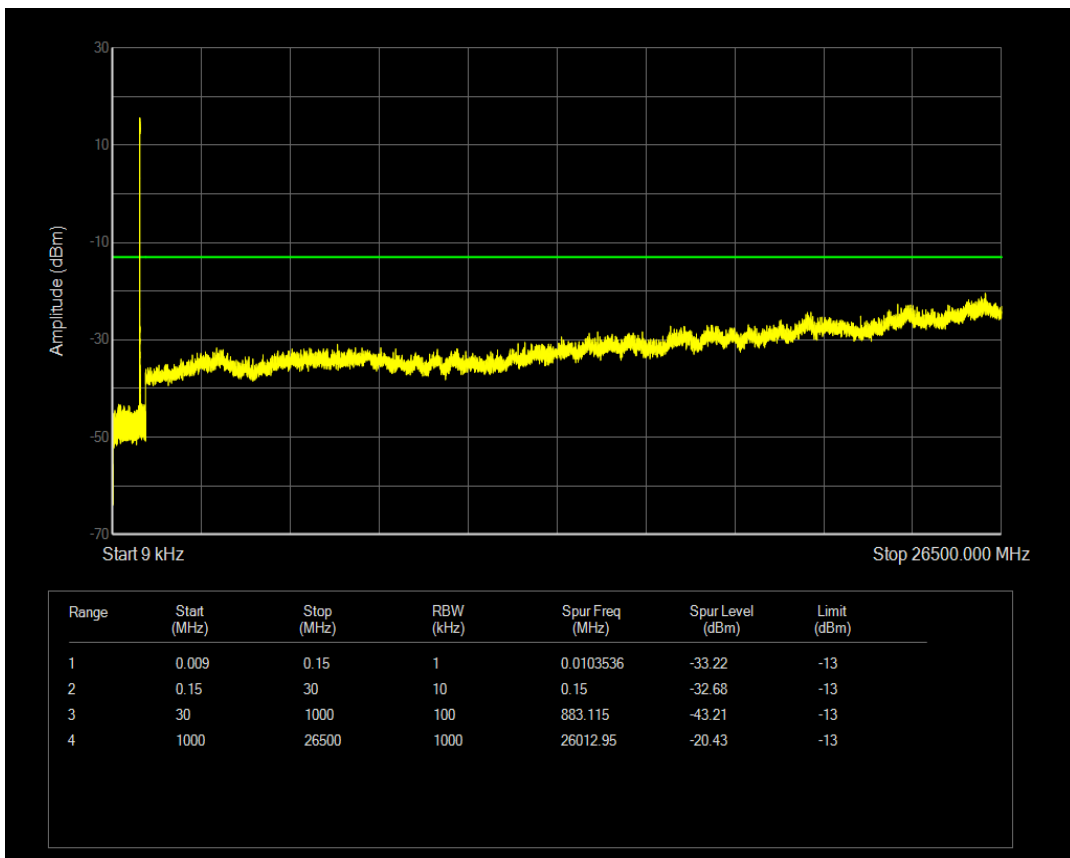

Band5 QPSK BW=3MHz Channel=20415 RB Size=15 Position=#0

Band5 QAM16 BW=3MHz Channel=20415 RB Size=1 Position=#0