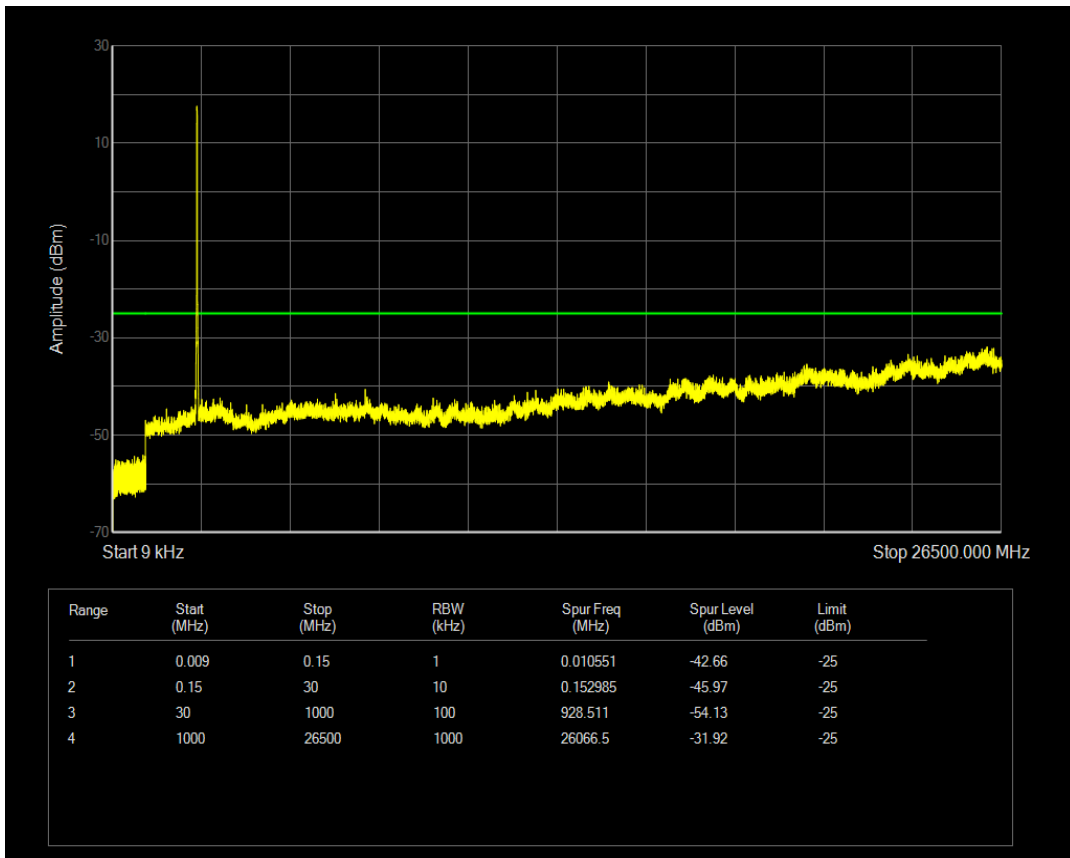

Band7 QPSK BW=15MHz Channel=21100 RB Size=75 Position=#0

Band7 QAM16 BW=15MHz Channel=21100 RB Size=1 Position=#0