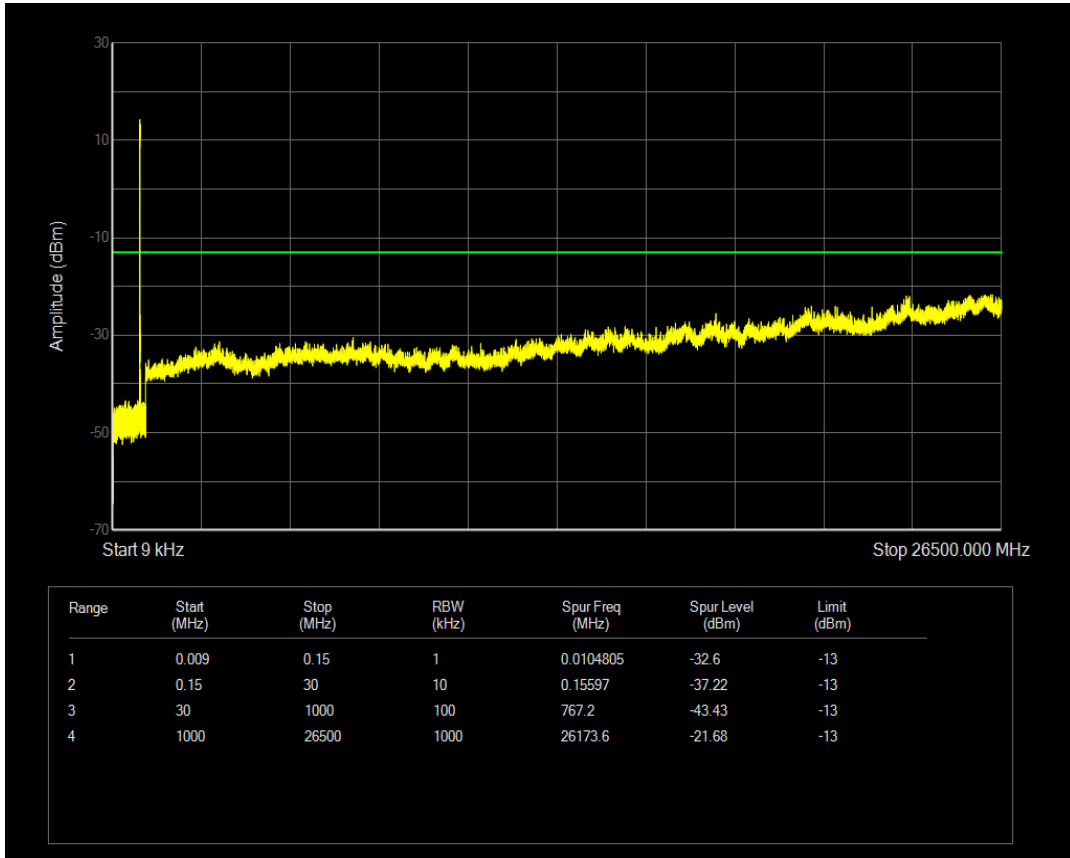

Band5 QPSK BW=5MHz Channel=20425 RB Size=25 Position=#0

Band5 QPSK BW=5MHz Channel=20425 RB Size=1 Position=#0