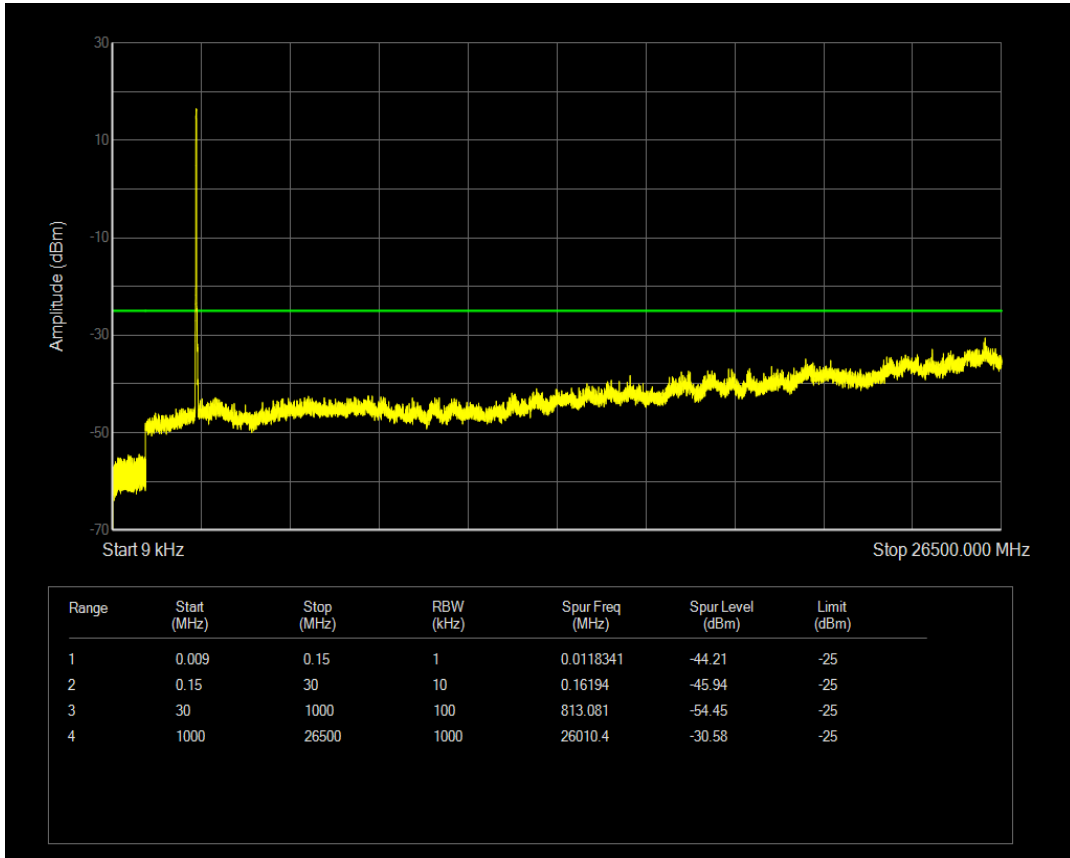

Band7 QPSK BW=20MHz Channel=20850 RB Size=100 Position=#0

Band7 QPSK BW=20MHz Channel=20850 RB Size=1 Position=#0