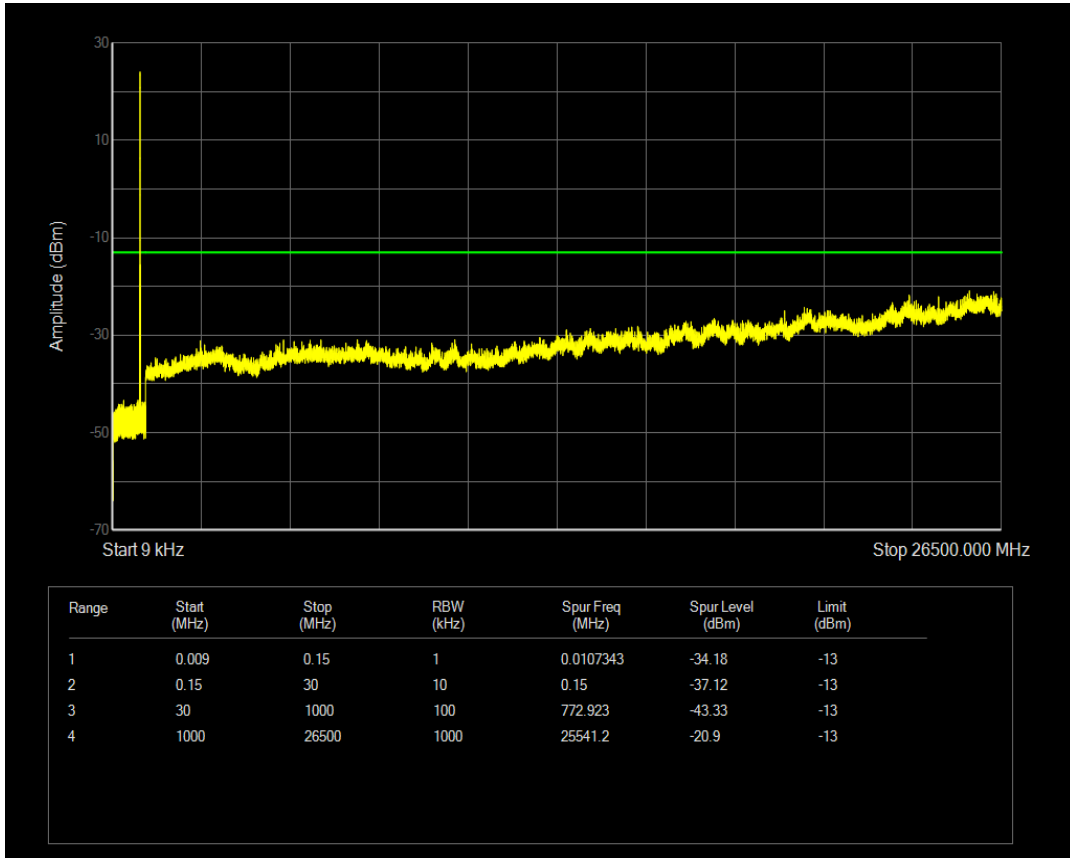

Band5 QPSK BW=3MHz Channel=20525 RB Size=1 Position=#0

Band5 QPSK BW=3MHz Channel=20525 RB Size=15 Position=#0