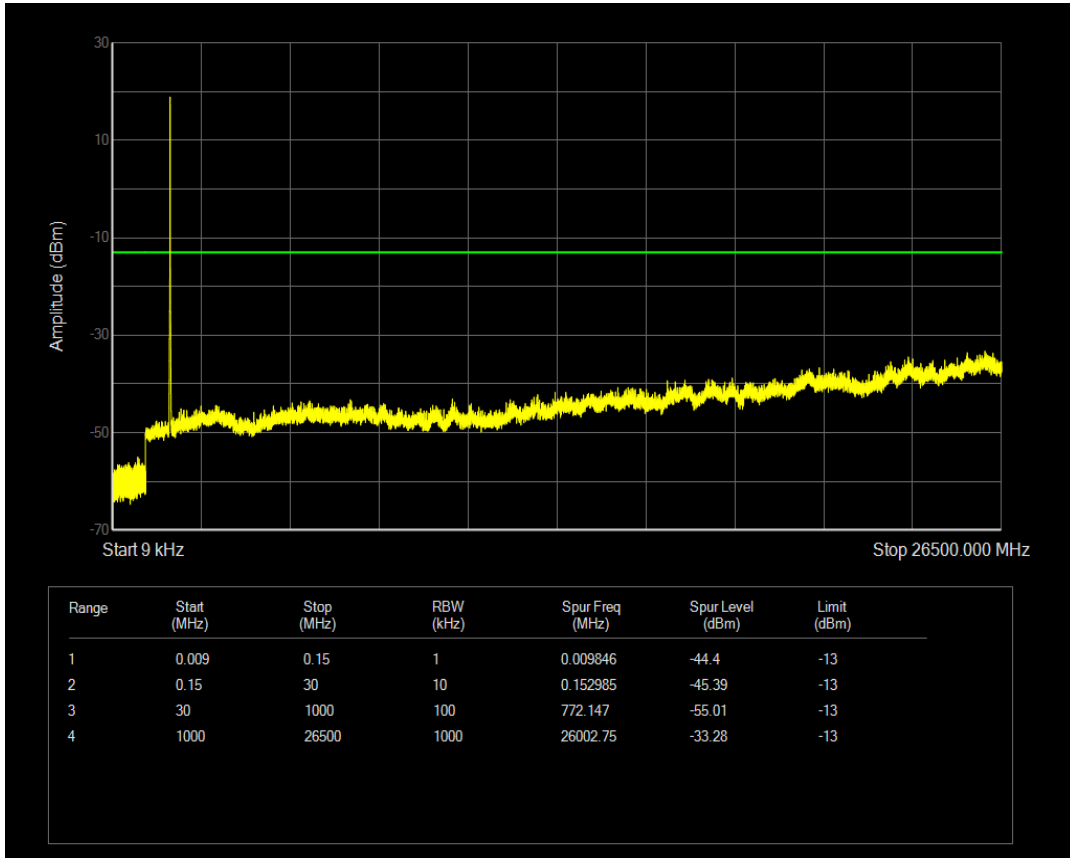

Band4 QPSK BW=10MHz Channel=20000 RB Size=1 Position=#0

Band4 QAM16 BW=5MHz Channel=20375 RB Size=25 Position=#0

Band4 QAM16 BW=10MHz Channel=20000 RB Size=1 Position=#0

Band4 QPSK BW=10MHz Channel=20000 RB Size=50 Position=#0

Band4 QAM16 BW=10MHz Channel=20000 RB Size=50 Position=#0

Band4 QPSK BW=10MHz Channel=20175 RB Size=1 Position=#0

Band4 QPSK BW=10MHz Channel=20175 RB Size=50 Position=#0

Band4 QAM16 BW=10MHz Channel=20175 RB Size=1 Position=#0

Band4 QPSK BW=10MHz Channel=20350 RB Size=1 Position=#0

Band4 QAM16 BW=10MHz Channel=20175 RB Size=50 Position=#0

Band4 QPSK BW=10MHz Channel=20350 RB Size=50 Position=#0

Band4 QAM16 BW=10MHz Channel=20350 RB Size=50 Position=#0