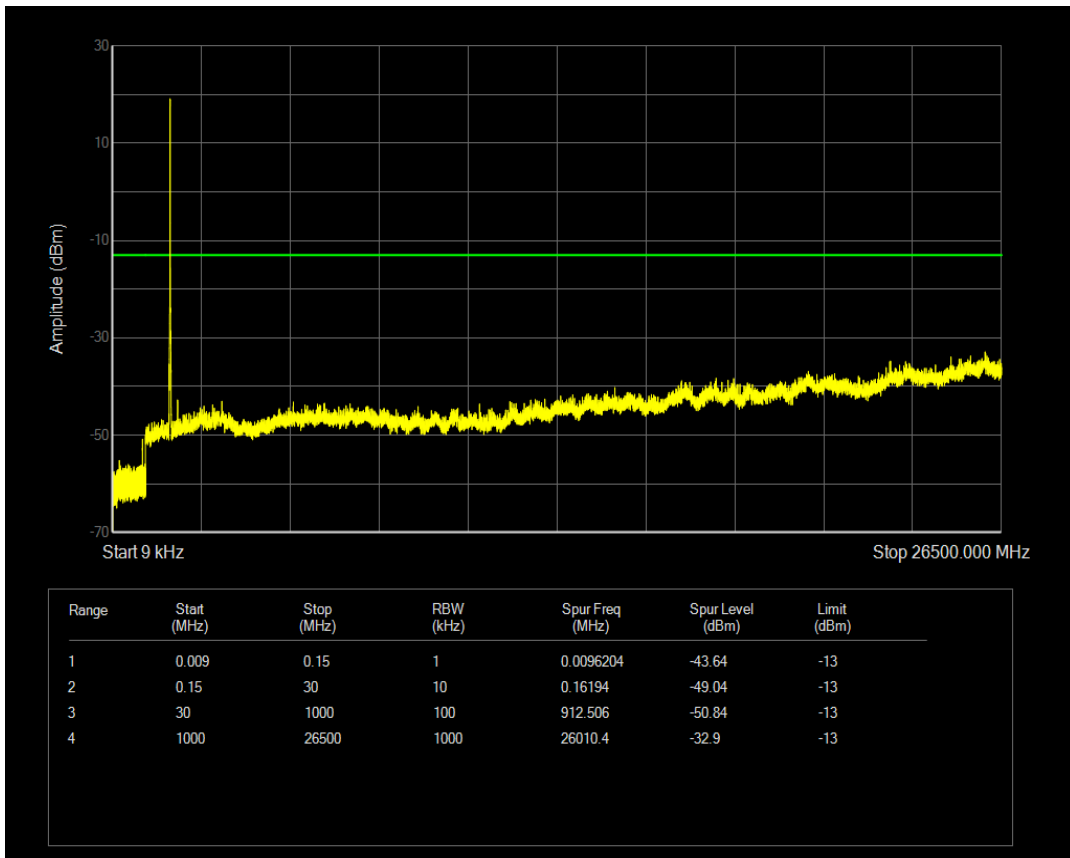

Band4 QPSK BW=10MHz Channel=20000 RB Size=1 Position=#0

Band4 QAM16 BW=5MHz Channel=20375 RB Size=25 Position=#0

Band4 QAM16 BW=10MHz Channel=20000 RB Size=1 Position=#0

Band4 QPSK BW=10MHz Channel=20000 RB Size=50 Position=#0

Band4 QAM16 BW=10MHz Channel=20000 RB Size=50 Position=#0

Band4 QPSK BW=10MHz Channel=20175 RB Size=1 Position=#0

Band4 QPSK BW=10MHz Channel=20175 RB Size=50 Position=#0

Band4 QAM16 BW=10MHz Channel=20175 RB Size=1 Position=#0