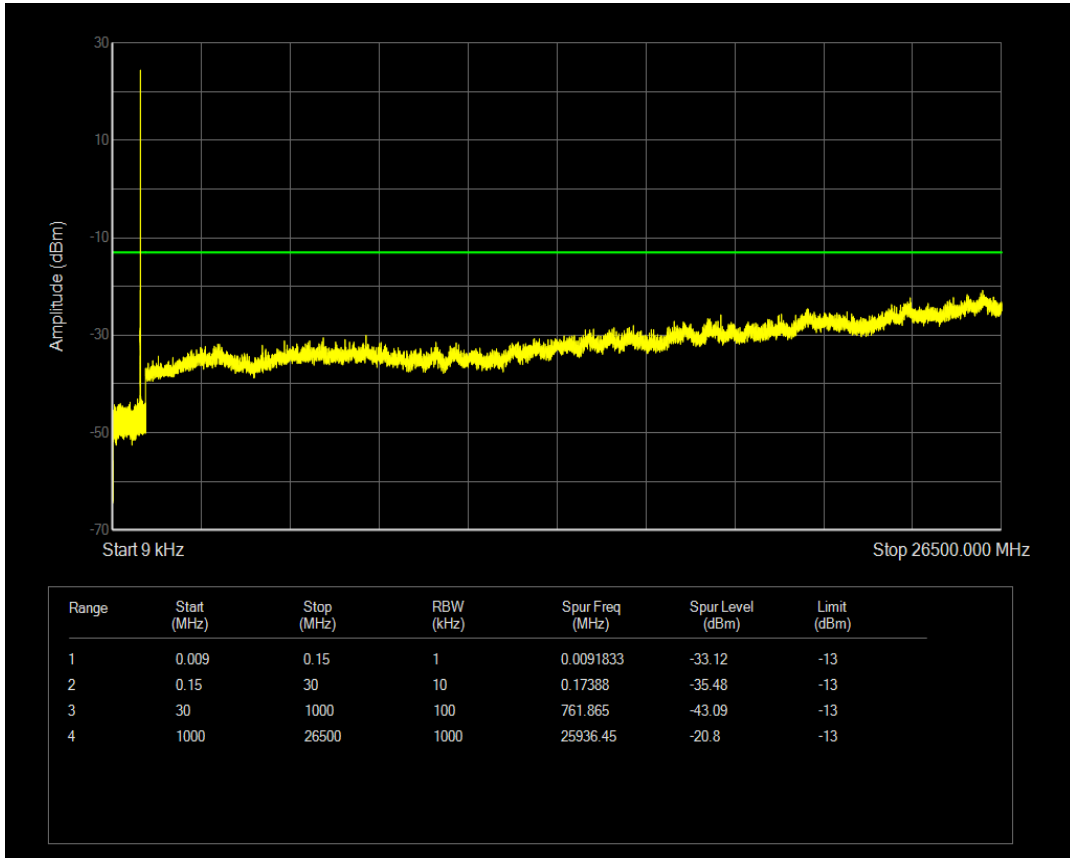

Band5 QPSK BW=3MHz Channel=20635 RB Size=1 Position=#0

Band5 QAM16 BW=3MHz Channel=20525 RB Size=15 Position=#0

Band5 QPSK BW=3MHz Channel=20635 RB Size=15 Position=#0

Band5 QAM16 BW=3MHz Channel=20635 RB Size=1 Position=#0