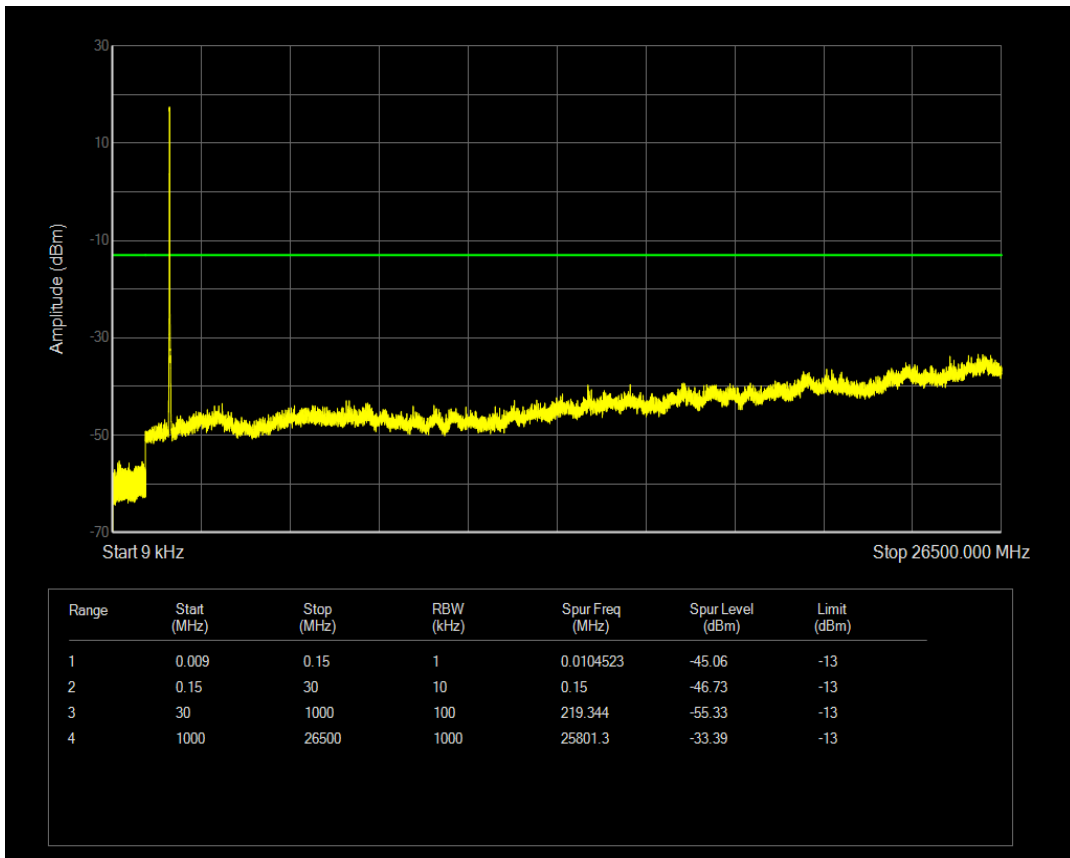

Band4 QPSK BW=10MHz Channel=20350 RB Size=1 Position=#0

Band4 QAM16 BW=10MHz Channel=20175 RB Size=50 Position=#0

Band4 QPSK BW=10MHz Channel=20350 RB Size=50 Position=#0

Band4 QAM16 BW=10MHz Channel=20350 RB Size=50 Position=#0

Band4 QAM16 BW=10MHz Channel=20350 RB Size=1 Position=#0

Band4 QPSK BW=15MHz Channel=20025 RB Size=1 Position=#0

Band4 QAM16 BW=15MHz Channel=20025 RB Size=1 Position=#0

Band4 QPSK BW=15MHz Channel=20025 RB Size=75 Position=#0

Band4 QAM16 BW=15MHz Channel=20025 RB Size=75 Position=#0

Band4 QPSK BW=15MHz Channel=20175 RB Size=1 Position=#0

Band4 QPSK BW=15MHz Channel=20175 RB Size=75 Position=#0

Band4 QAM16 BW=15MHz Channel=20175 RB Size=75 Position=#0