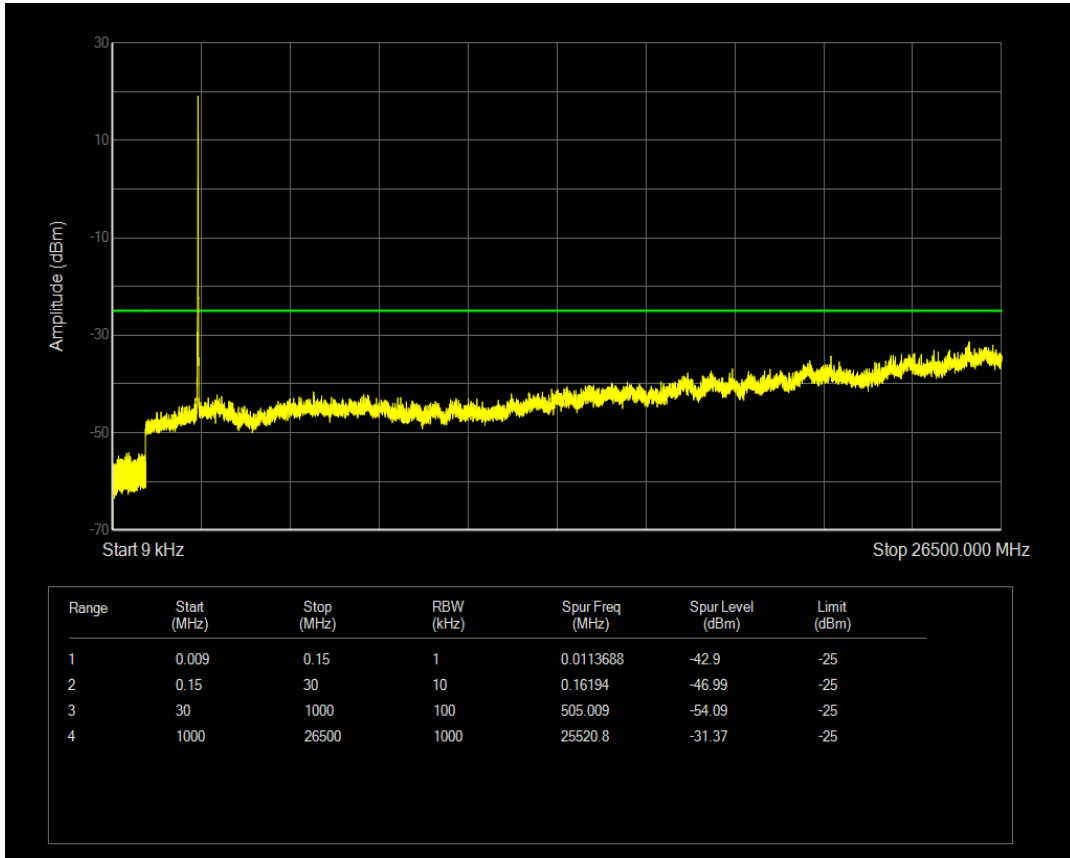

Band7 QAM16 BW=10MHz Channel=20800 RB Size=50 Position=#0

Band7 QPSK BW=10MHz Channel=21100 RB Size=1 Position=#0

Band7 QPSK BW=10MHz Channel=21100 RB Size=50 Position=#0

Band7 QAM16 BW=10MHz Channel=21100 RB Size=1 Position=#0

Band7 QAM16 BW=10MHz Channel=21100 RB Size=50 Position=#0

Band7 QPSK BW=10MHz Channel=21400 RB Size=50 Position=#0

Band7 QPSK BW=10MHz Channel=21400 RB Size=1 Position=#0

Band7 QAM16 BW=10MHz Channel=21400 RB Size=1 Position=#0