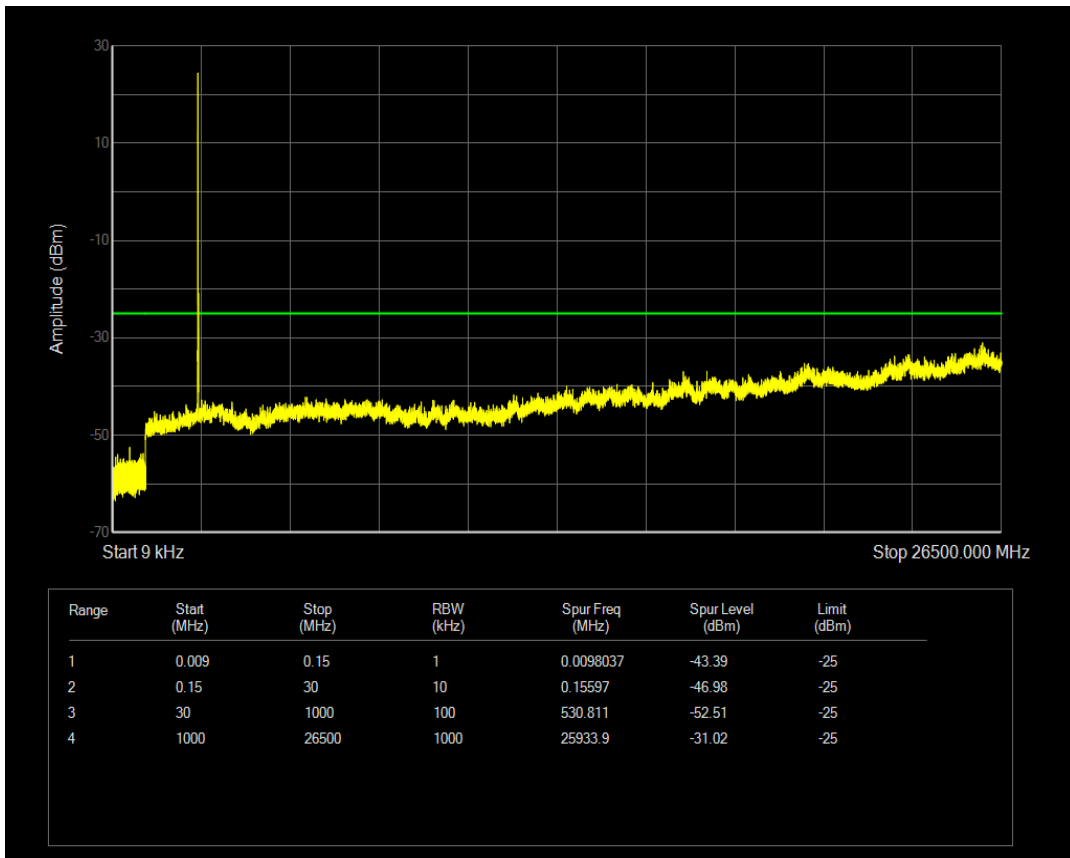

Band7 QPSK BW=10MHz Channel=21400 RB Size=1 Position=#0

Band7 QAM16 BW=10MHz Channel=21400 RB Size=1 Position=#0