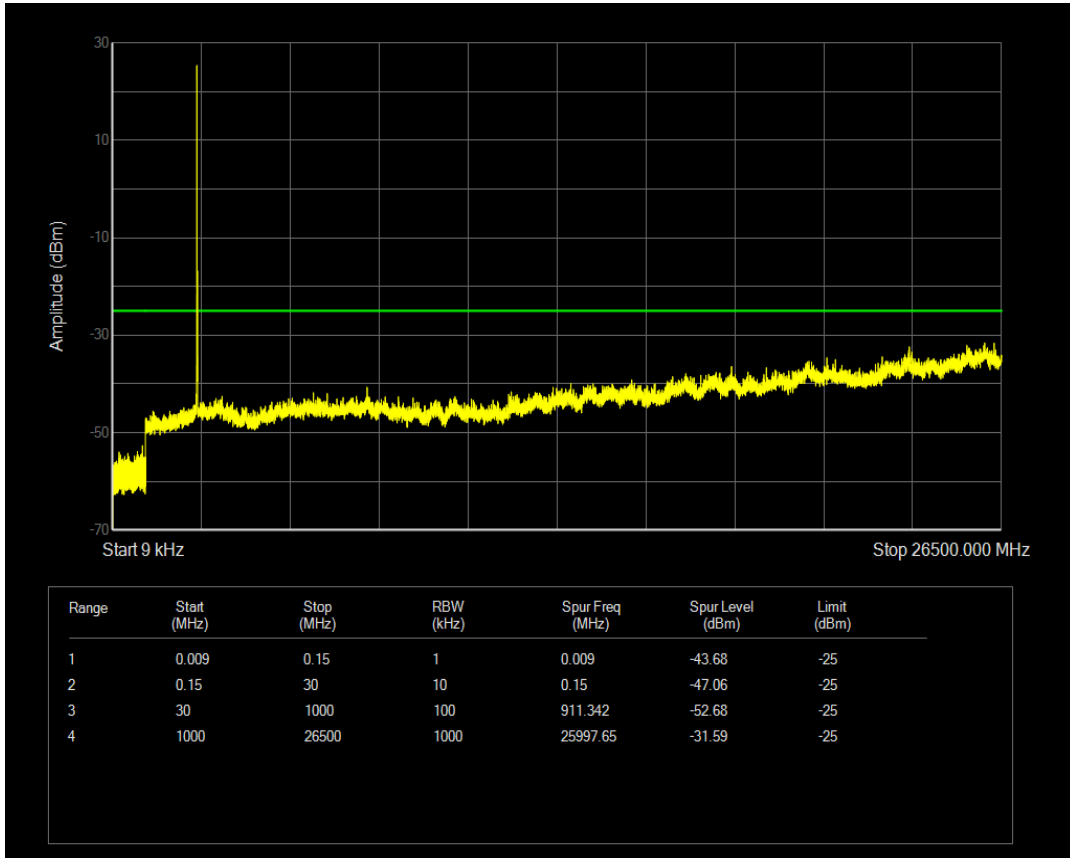

Band7 QAM16 BW=5MHz Channel=21425 RB Size=25 Position=#0

Band7 QPSK BW=10MHz Channel=20800 RB Size=50 Position=#0

Band7 QPSK BW=10MHz Channel=20800 RB Size=1 Position=#0

Band7 QAM16 BW=10MHz Channel=20800 RB Size=1 Position=#0

Band7 QAM16 BW=10MHz Channel=20800 RB Size=50 Position=#0

Band7 QPSK BW=10MHz Channel=21100 RB Size=1 Position=#0

Band7 QPSK BW=10MHz Channel=21100 RB Size=50 Position=#0

Band7 QAM16 BW=10MHz Channel=21100 RB Size=1 Position=#0