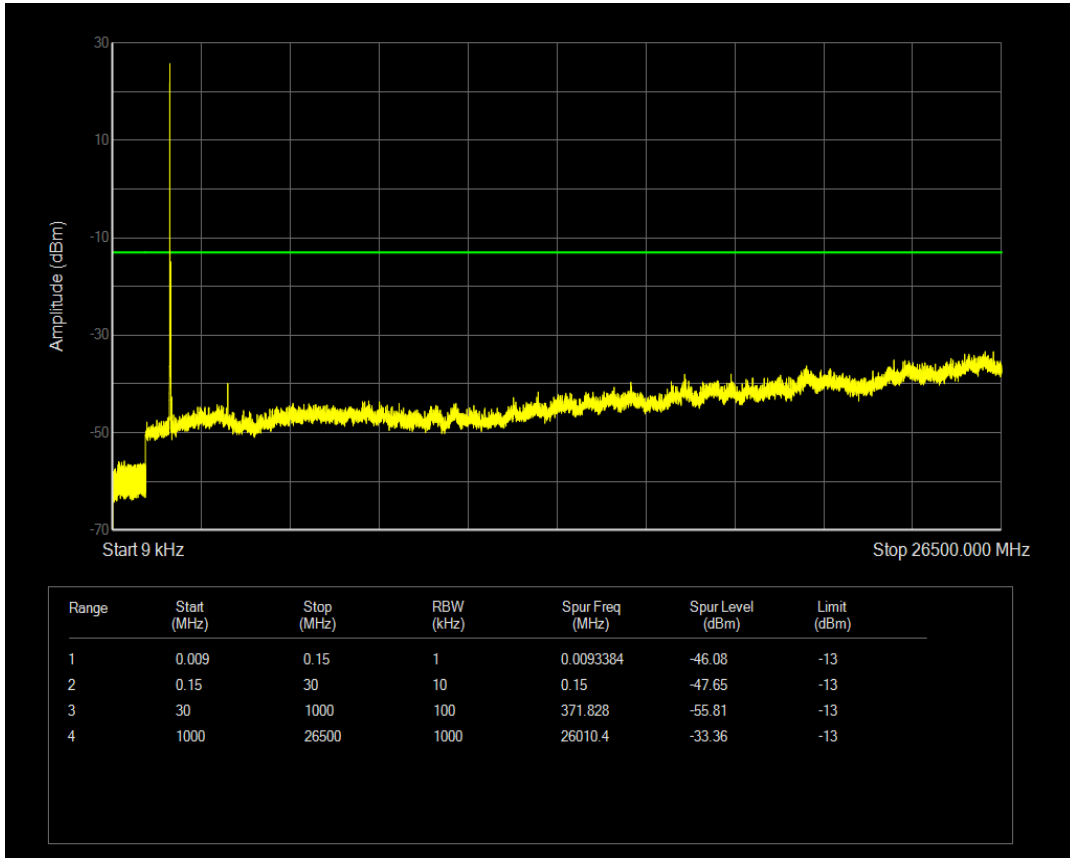

Band4 QPSK BW=10MHz Channel=20350 RB Size=1 Position=#0

Band4 QAM16 BW=10MHz Channel=20175 RB Size=50 Position=#0

Band4 QPSK BW=10MHz Channel=20350 RB Size=50 Position=#0

Band4 QAM16 BW=10MHz Channel=20350 RB Size=50 Position=#0

Band4 QAM16 BW=10MHz Channel=20350 RB Size=1 Position=#0

Band4 QPSK BW=15MHz Channel=20025 RB Size=1 Position=#0

Band4 QAM16 BW=15MHz Channel=20025 RB Size=1 Position=#0

Band4 QPSK BW=15MHz Channel=20025 RB Size=75 Position=#0

Band4 QAM16 BW=15MHz Channel=20025 RB Size=75 Position=#0

Band4 QPSK BW=15MHz Channel=20175 RB Size=1 Position=#0

Band4 QPSK BW=15MHz Channel=20175 RB Size=75 Position=#0

Band4 QAM16 BW=15MHz Channel=20175 RB Size=75 Position=#0