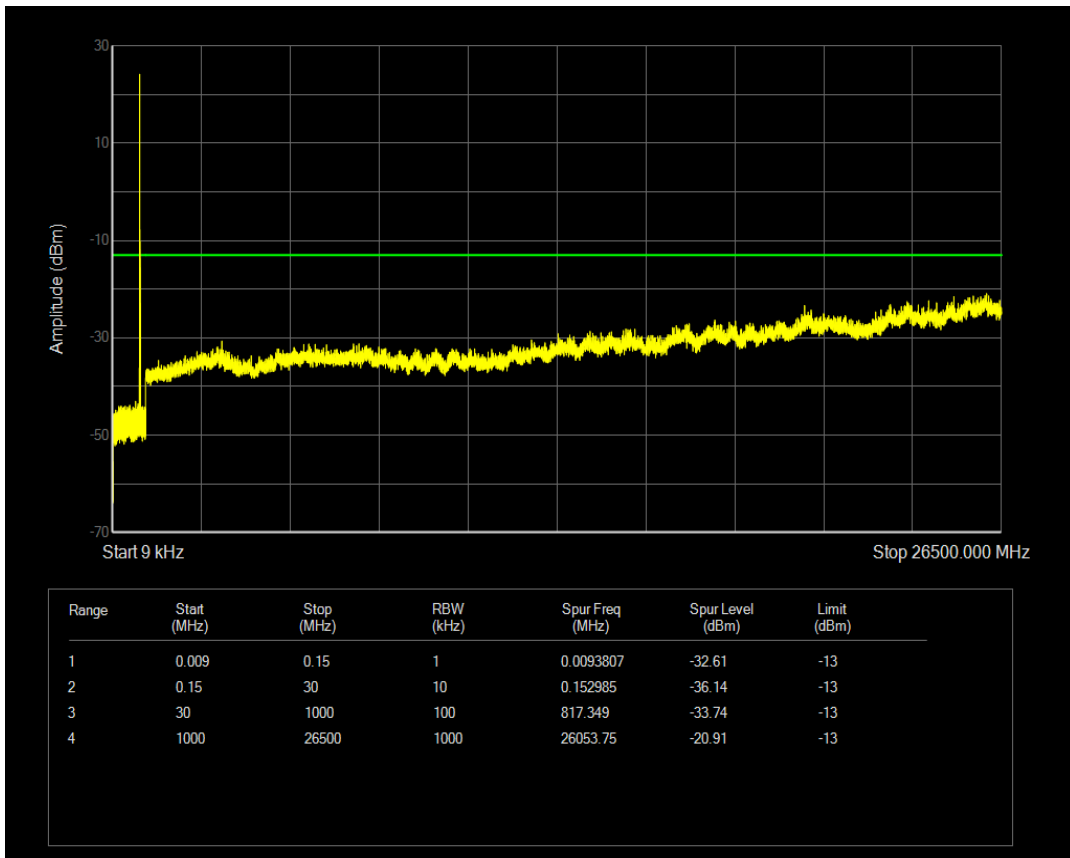

Band4 QAM16 BW=20MHz Channel=20175 RB Size=100 Position=#0

Band4 QPSK BW=20MHz Channel=20300 RB Size=1 Position=#0

Band4 QPSK BW=20MHz Channel=20300 RB Size=100 Position=#0

Band4 QAM16 BW=20MHz Channel=20300 RB Size=100 Position=#0

Band4 QAM16 BW=20MHz Channel=20300 RB Size=1 Position=#0

Band5 QPSK BW=1.4MHz Channel=20407 RB Size=6 Position=#0

Band5 QPSK BW=1.4MHz Channel=20407 RB Size=1 Position=#0

Band5 QAM16 BW=1.4MHz Channel=20407 RB Size=1 Position=#0