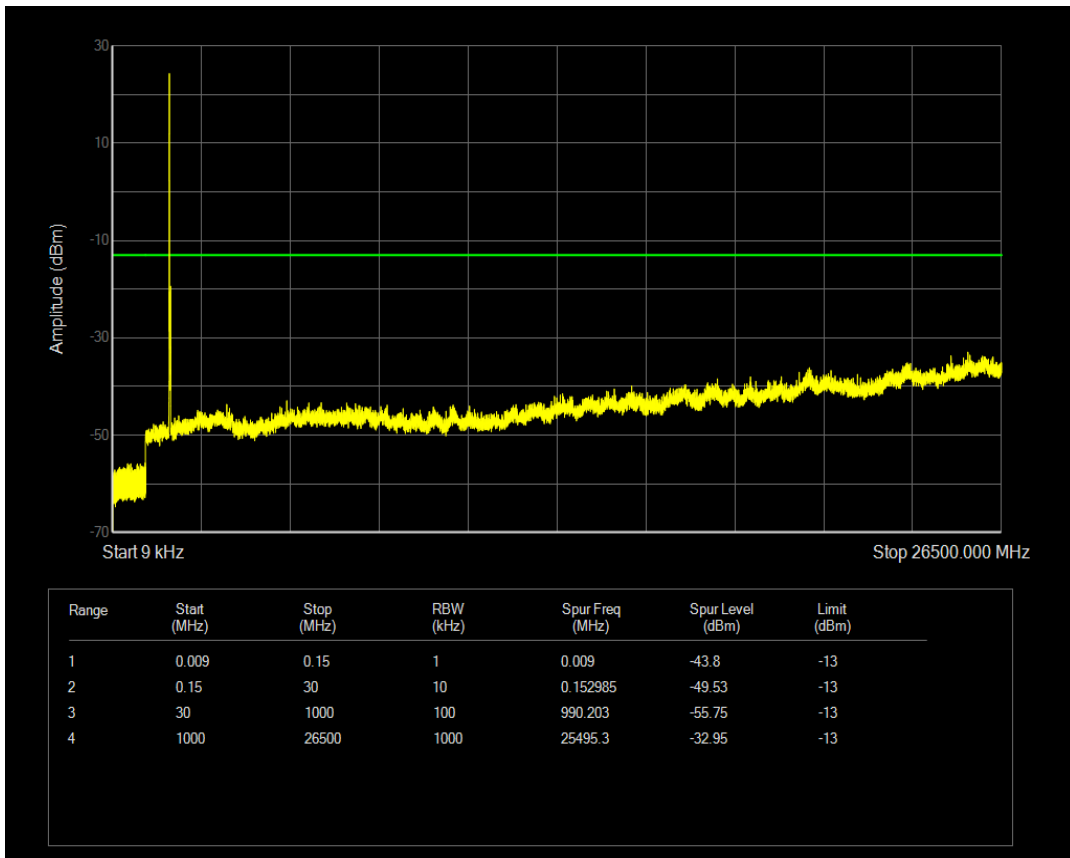

Band4 QPSK BW=20MHz Channel=20050 RB Size=1 Position=#0

Band4 QAM16 BW=15MHz Channel=20325 RB Size=75 Position=#0

Band4 QPSK BW=20MHz Channel=20050 RB Size=100 Position=#0

Band4 QAM16 BW=20MHz Channel=20050 RB Size=100 Position=#0

Band4 QAM16 BW=20MHz Channel=20050 RB Size=1 Position=#0

Band4 QPSK BW=20MHz Channel=20175 RB Size=1 Position=#0

Band4 QPSK BW=20MHz Channel=20175 RB Size=100 Position=#0

Band4 QAM16 BW=20MHz Channel=20175 RB Size=1 Position=#0