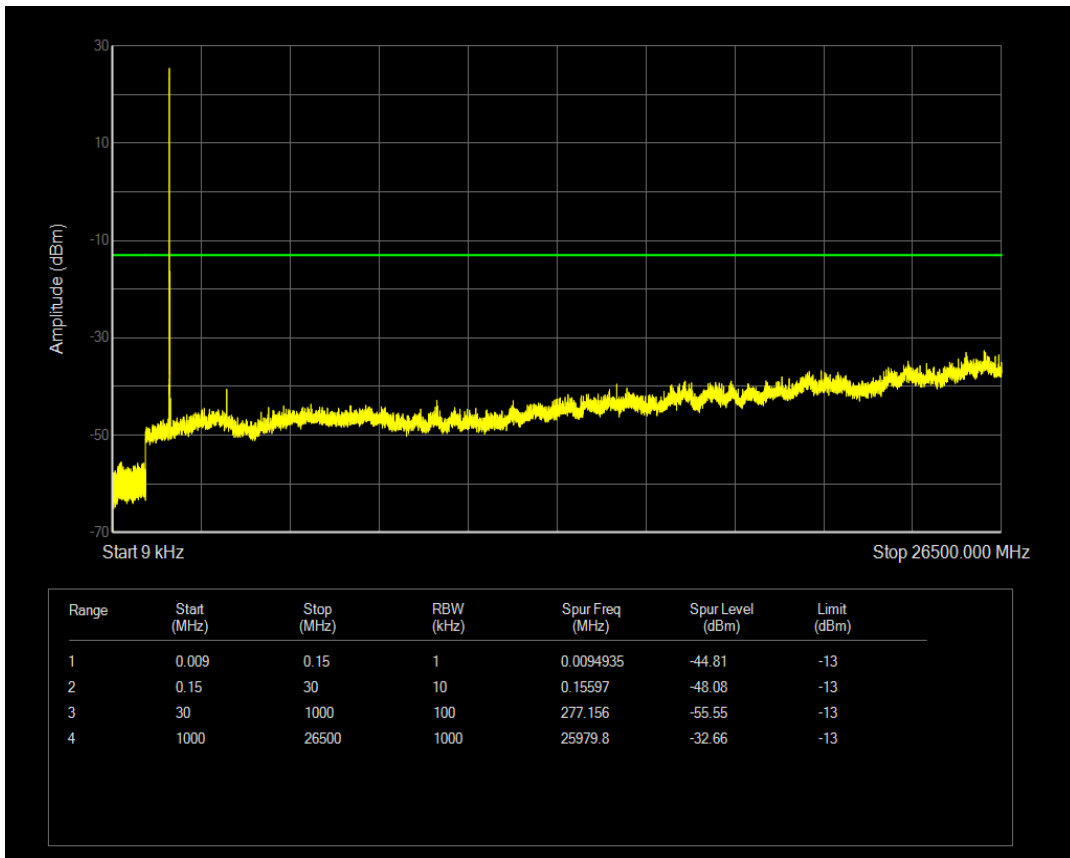

Band4 QPSK BW=10MHz Channel=20000 RB Size=1 Position=#0

Band4 QAM16 BW=5MHz Channel=20375 RB Size=25 Position=#0

Band4 QAM16 BW=10MHz Channel=20000 RB Size=1 Position=#0

Band4 QPSK BW=10MHz Channel=20000 RB Size=50 Position=#0

Band4 QAM16 BW=10MHz Channel=20000 RB Size=50 Position=#0

Band4 QPSK BW=10MHz Channel=20175 RB Size=1 Position=#0

Band4 QPSK BW=10MHz Channel=20175 RB Size=50 Position=#0

Band4 QAM16 BW=10MHz Channel=20175 RB Size=1 Position=#0