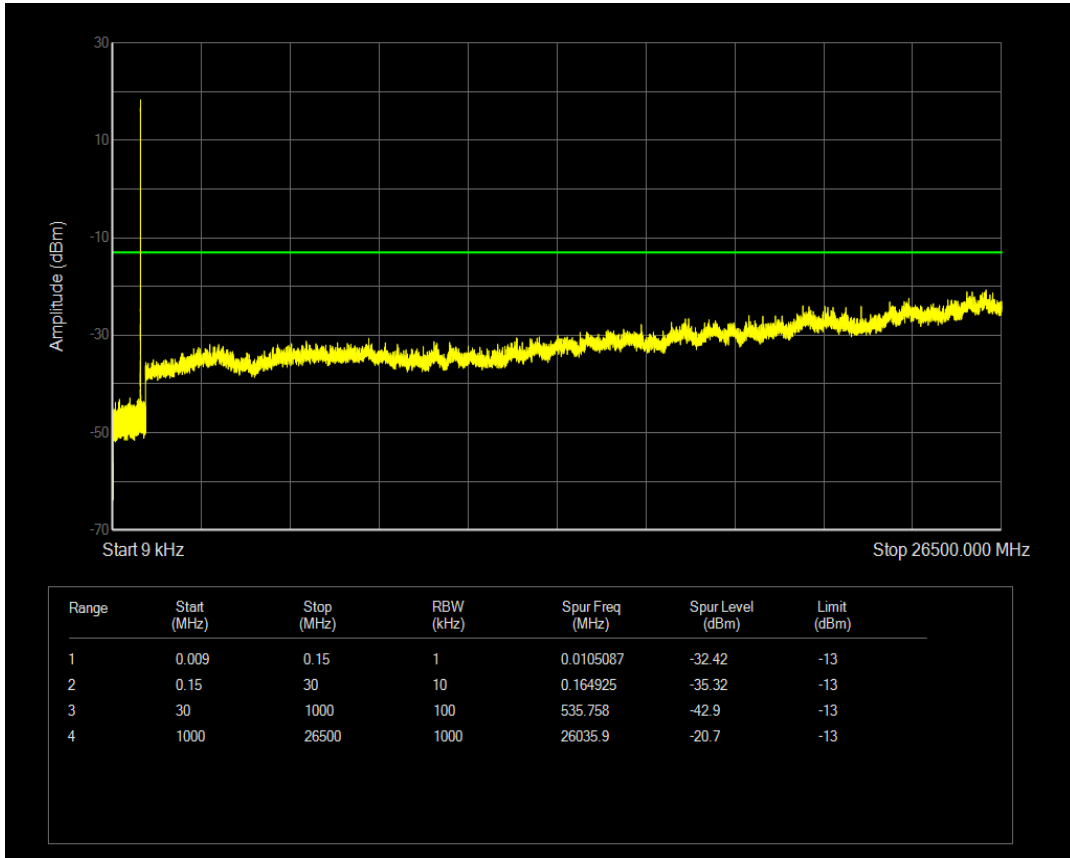

Band5 QAM16 BW=1.4MHz Channel=20643 RB Size=6 Position=#0

Band5 QPSK BW=3MHz Channel=20415 RB Size=15 Position=#0