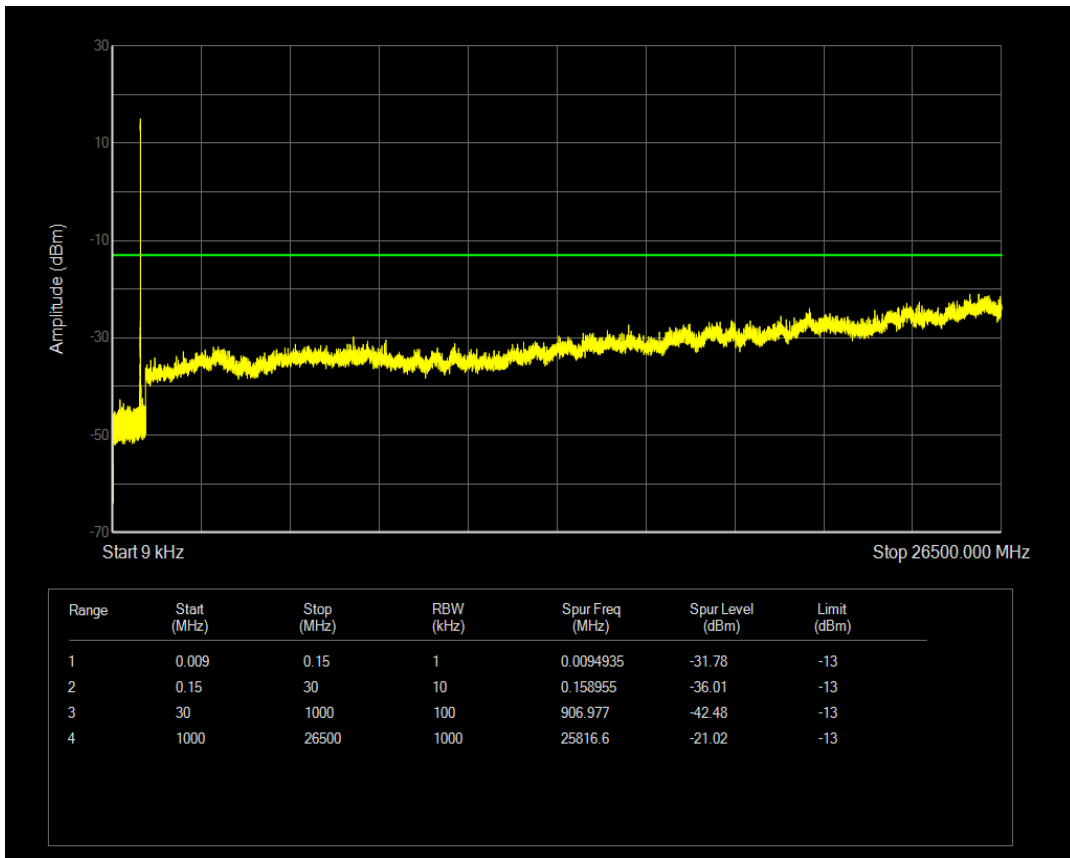

Band5 QPSK BW=3MHz Channel=20635 RB Size=15 Position=#0

Band5 QAM16 BW=3MHz Channel=20635 RB Size=1 Position=#0