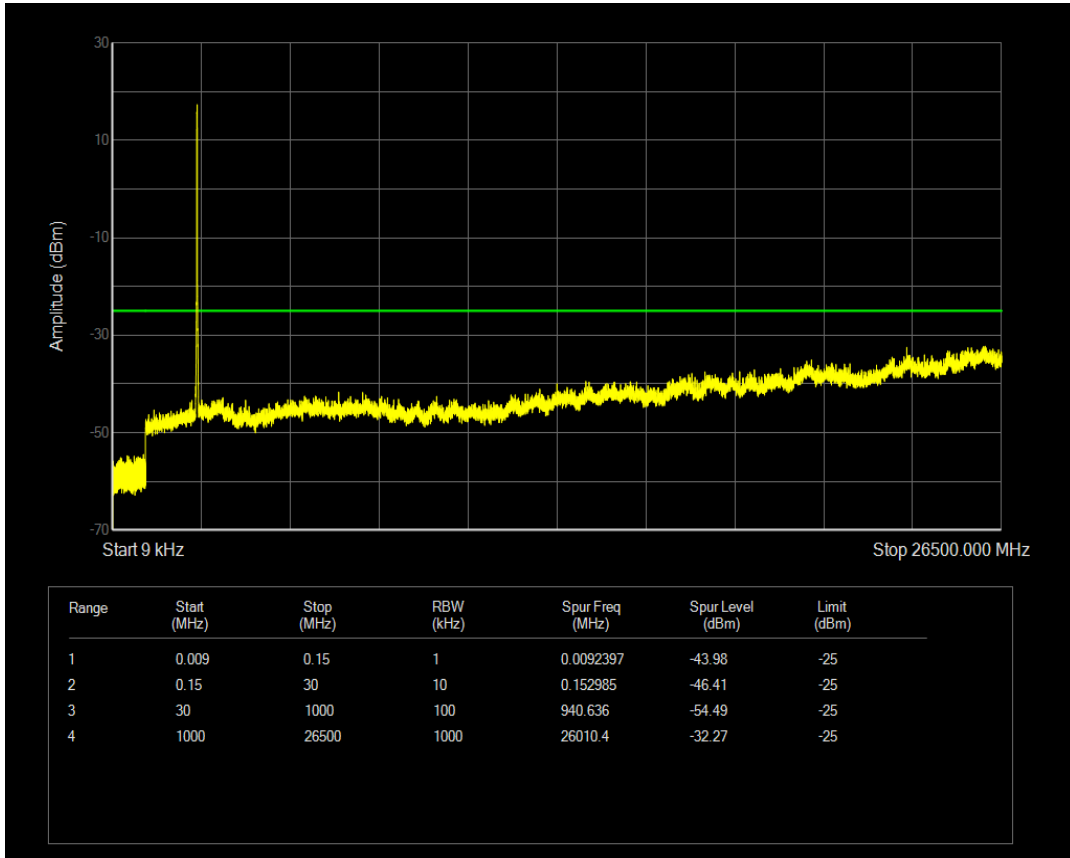

Band7 QAM16 BW=15MHz Channel=21100 RB Size=75 Position=#0

Band7 QPSK BW=15MHz Channel=21375 RB Size=75 Position=#0