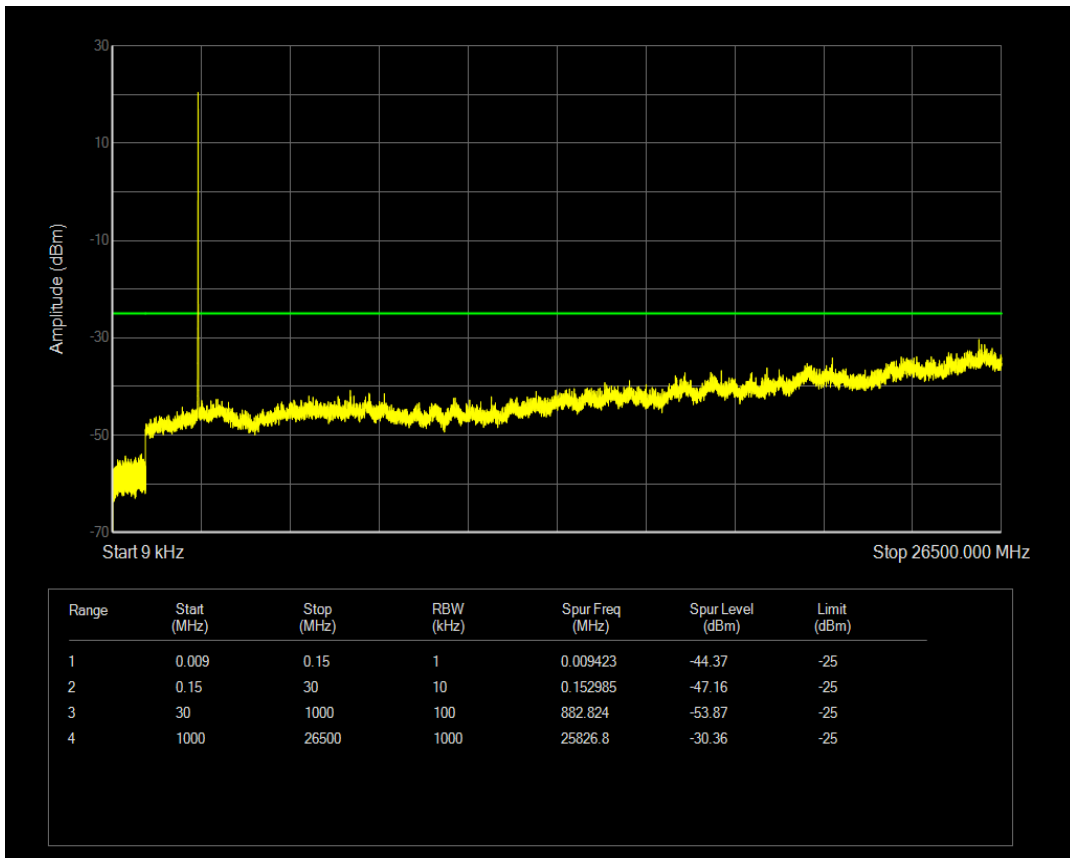

Band7 QPSK BW=5MHz Channel=21425 RB Size=25 Position=#0

Band7 QAM16 BW=5MHz Channel=21425 RB Size=1 Position=#0