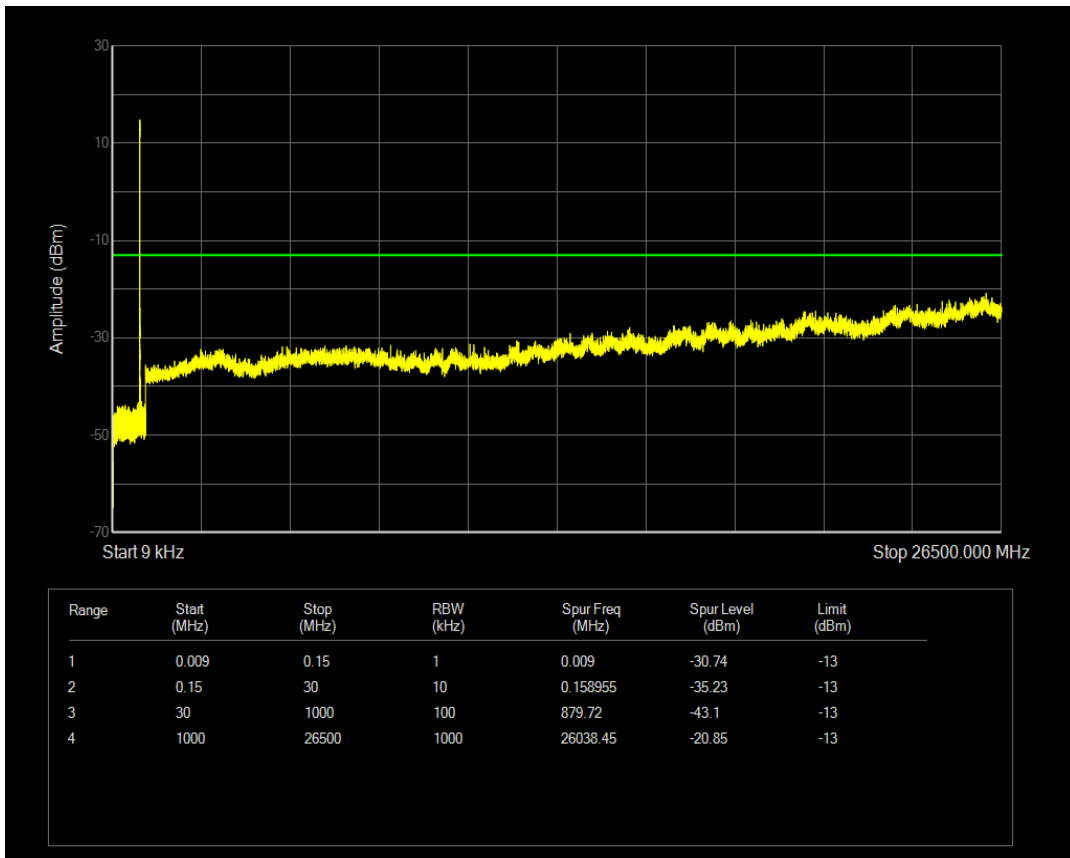

Band5 QAM16 BW=3MHz Channel=20415 RB Size=15 Position=#0

Band5 QPSK BW=3MHz Channel=20525 RB Size=1 Position=#0