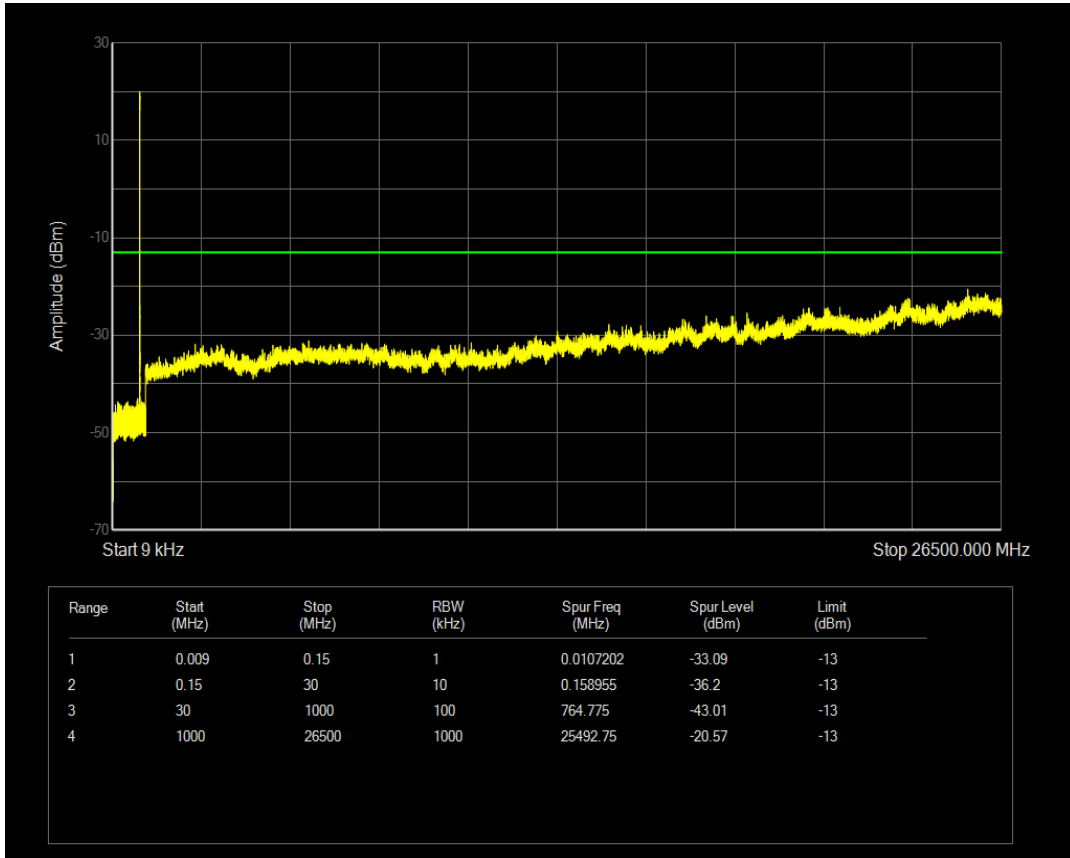

Band4 QAM16 BW=20MHz Channel=20175 RB Size=100 Position=#0

Band4 QPSK BW=20MHz Channel=20300 RB Size=1 Position=#0

Band4 QPSK BW=20MHz Channel=20300 RB Size=100 Position=#0

Band4 QAM16 BW=20MHz Channel=20300 RB Size=100 Position=#0

Band4 QAM16 BW=20MHz Channel=20300 RB Size=1 Position=#0

Band5 QPSK BW=1.4MHz Channel=20407 RB Size=6 Position=#0

Band5 QPSK BW=1.4MHz Channel=20407 RB Size=1 Position=#0

Band5 QAM16 BW=1.4MHz Channel=20407 RB Size=1 Position=#0