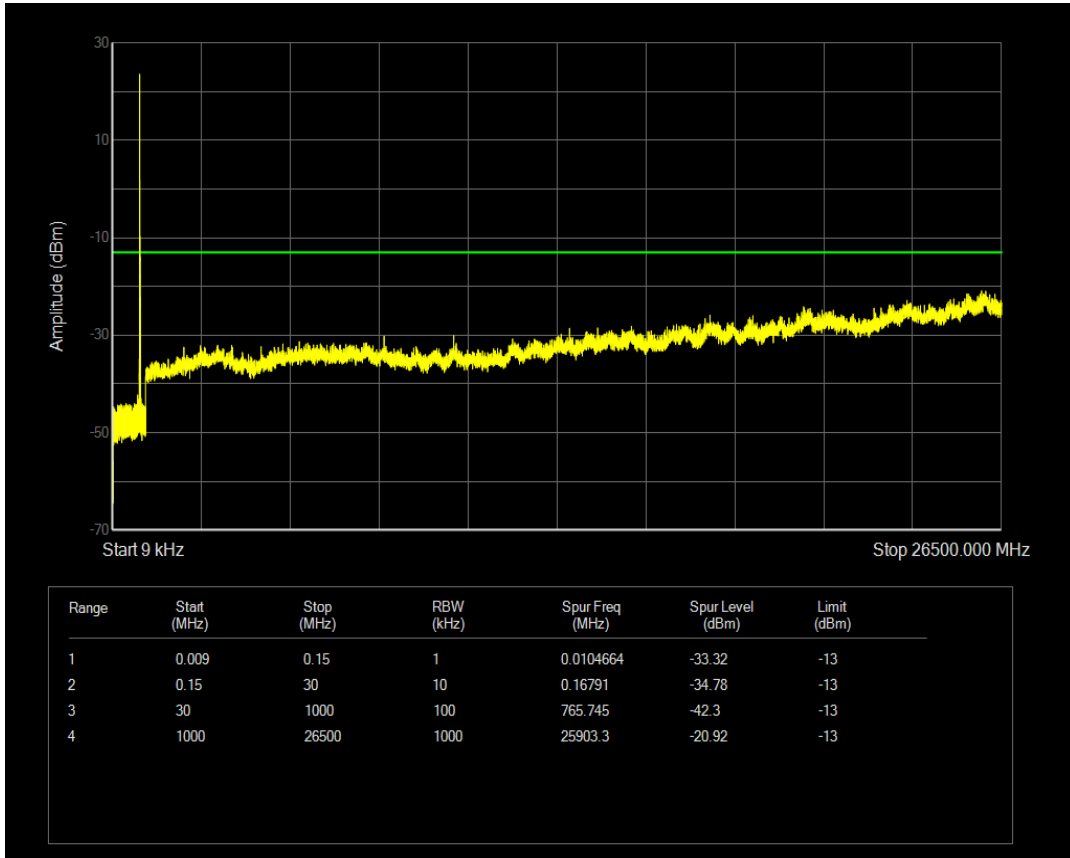

Band5 QAM16 BW=3MHz Channel=20635 RB Size=15 Position=#0

Band5 QPSK BW=5MHz Channel=20425 RB Size=25 Position=#0

Band5 QPSK BW=5MHz Channel=20425 RB Size=1 Position=#0

Band5 QAM16 BW=5MHz Channel=20425 RB Size=1 Position=#0