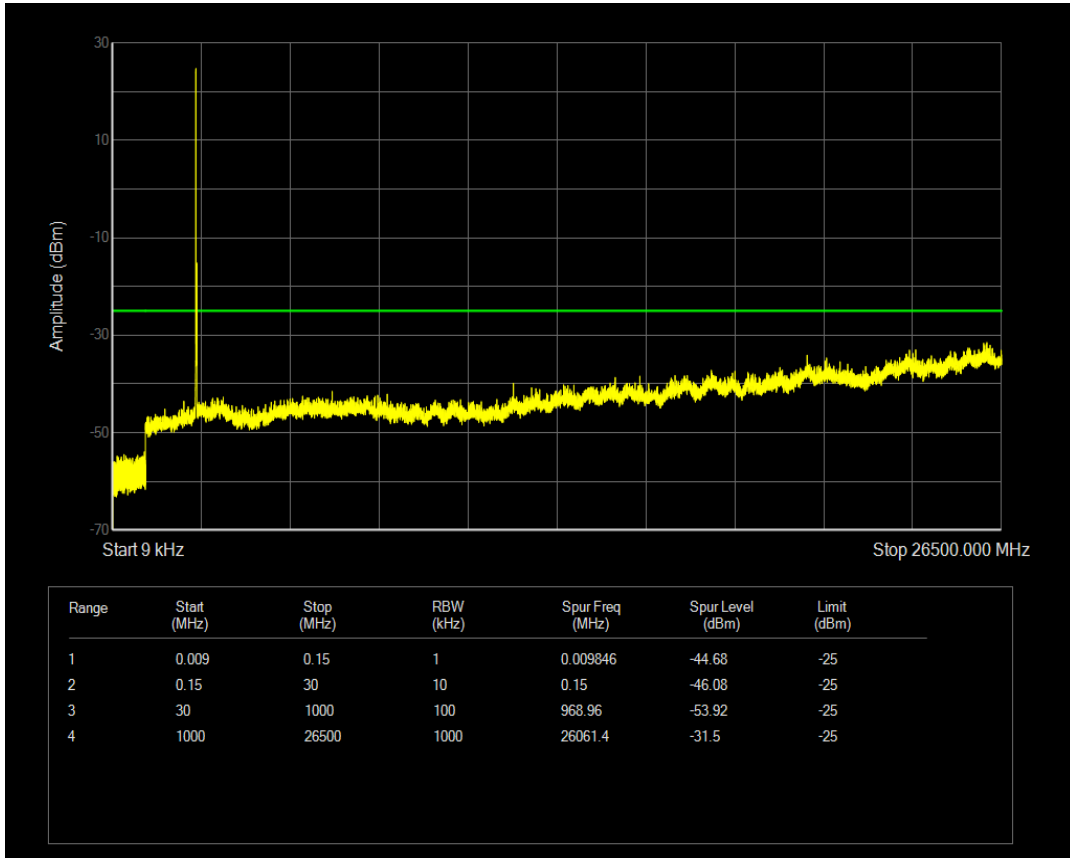

Band7 QPSK BW=15MHz Channel=20825 RB Size=1 Position=#0

Band7 QPSK BW=15MHz Channel=20825 RB Size=75 Position=#0