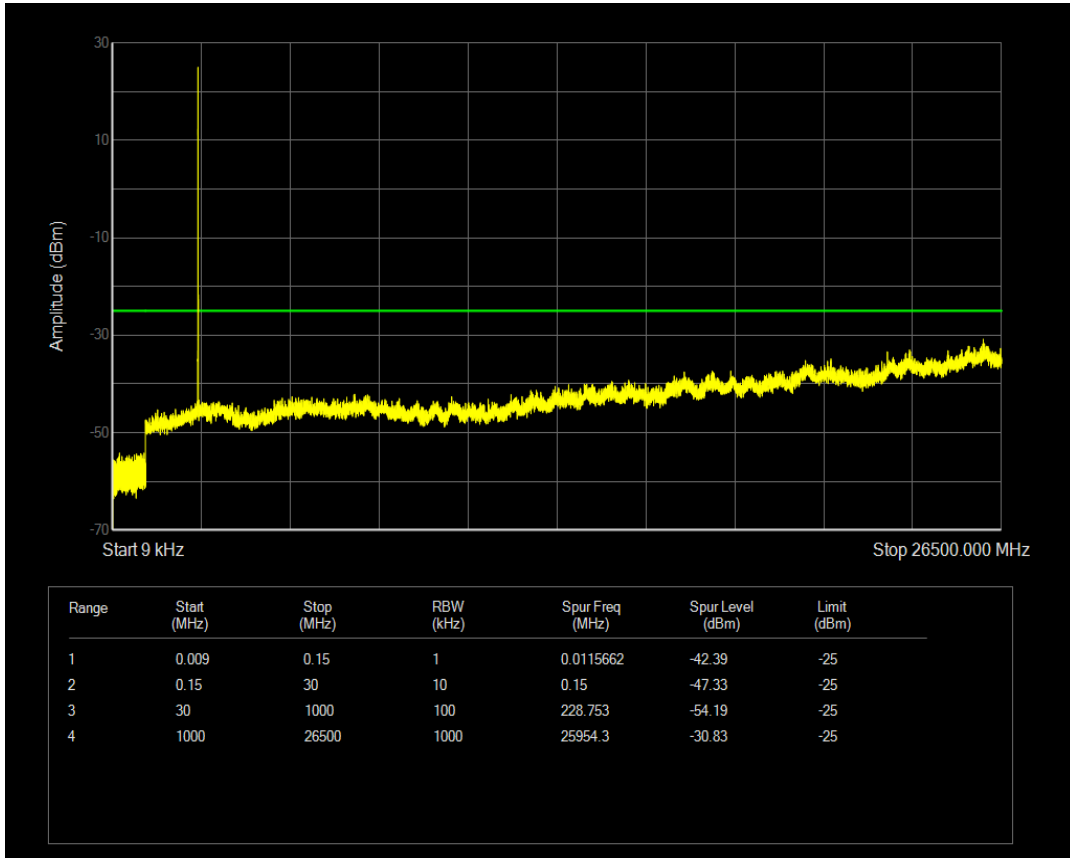

Band7 QPSK BW=5MHz Channel=21425 RB Size=1 Position=#0

Band7 QPSK BW=5MHz Channel=21425 RB Size=25 Position=#0