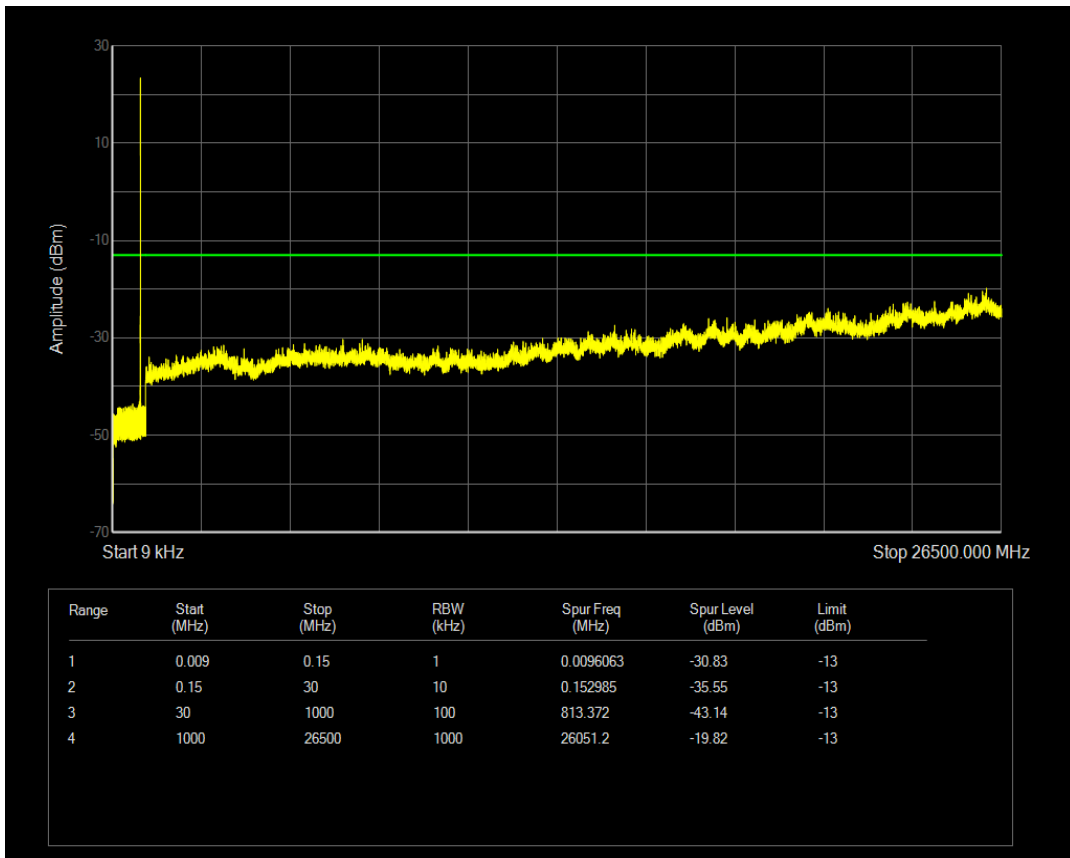

Band5 QAM16 BW=1.4MHz Channel=20407 RB Size=6 Position=#0

Band5 QPSK BW=1.4MHz Channel=20525 RB Size=1 Position=#0

Band5 QAM16 BW=1.4MHz Channel=20525 RB Size=1 Position=#0

Band5 QPSK BW=1.4MHz Channel=20525 RB Size=6 Position=#0

Band5 QAM16 BW=1.4MHz Channel=20525 RB Size=6 Position=#0

Band5 QPSK BW=1.4MHz Channel=20643 RB Size=6 Position=#0

Band5 QPSK BW=1.4MHz Channel=20643 RB Size=1 Position=#0

Band5 QAM16 BW=1.4MHz Channel=20643 RB Size=1 Position=#0