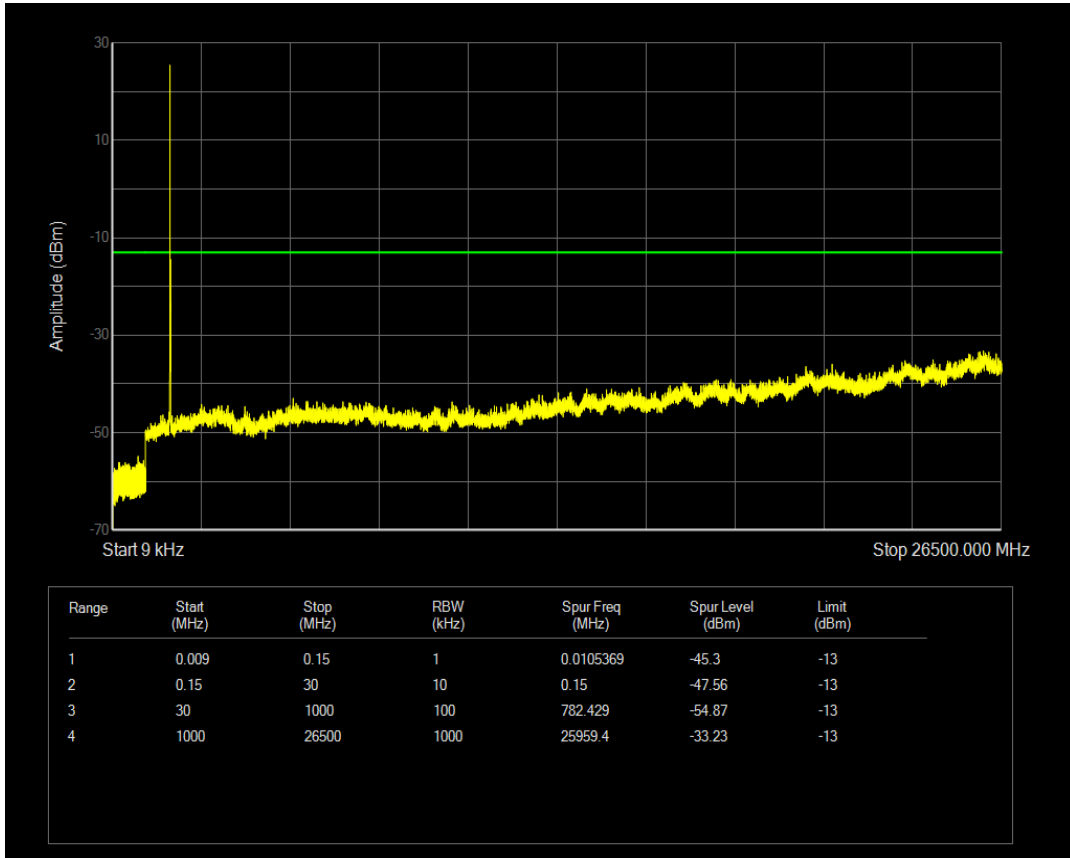

Band4 QPSK BW=10MHz Channel=20000 RB Size=1 Position=#0

Band4 QAM16 BW=5MHz Channel=20375 RB Size=25 Position=#0

Band4 QAM16 BW=10MHz Channel=20000 RB Size=1 Position=#0

Band4 QPSK BW=10MHz Channel=20000 RB Size=50 Position=#0

Band4 QAM16 BW=10MHz Channel=20000 RB Size=50 Position=#0

Band4 QPSK BW=10MHz Channel=20175 RB Size=1 Position=#0

Band4 QPSK BW=10MHz Channel=20175 RB Size=50 Position=#0

Band4 QAM16 BW=10MHz Channel=20175 RB Size=1 Position=#0