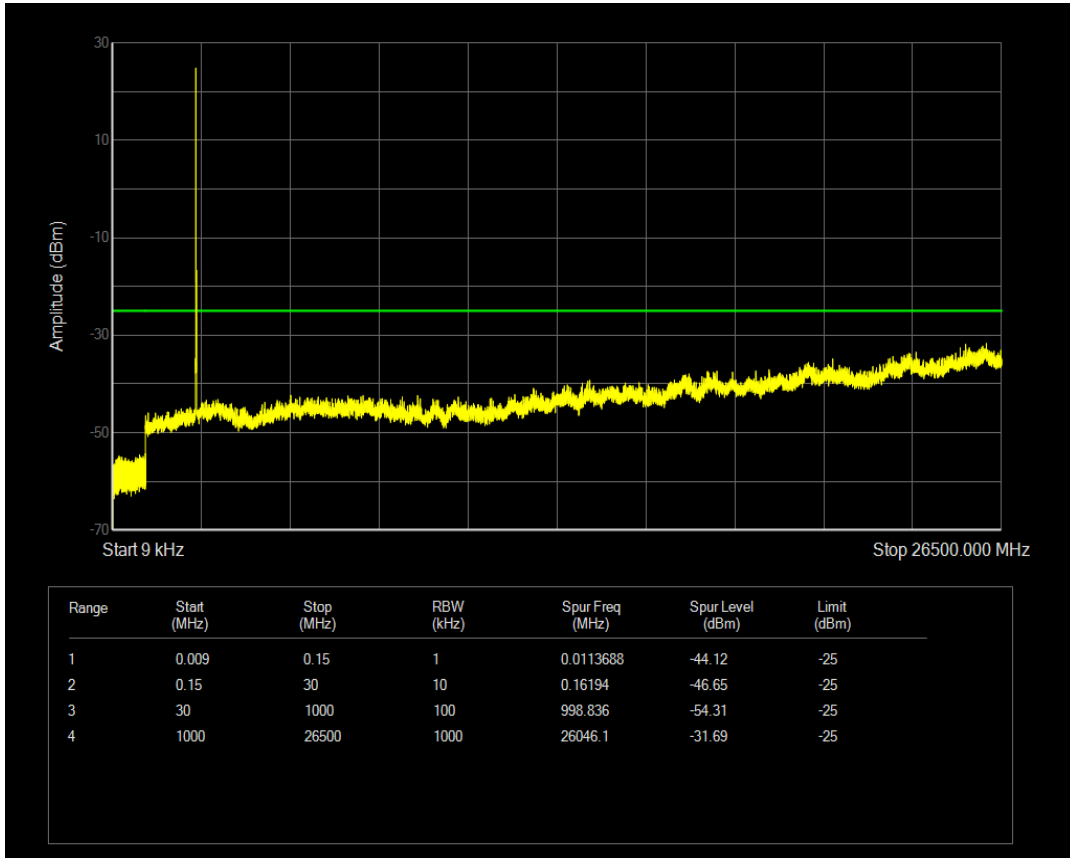

Band7 QAM16 BW=5MHz Channel=21425 RB Size=25 Position=#0

Band7 QPSK BW=10MHz Channel=20800 RB Size=50 Position=#0

Band7 QPSK BW=10MHz Channel=20800 RB Size=1 Position=#0

Band7 QAM16 BW=10MHz Channel=20800 RB Size=1 Position=#0