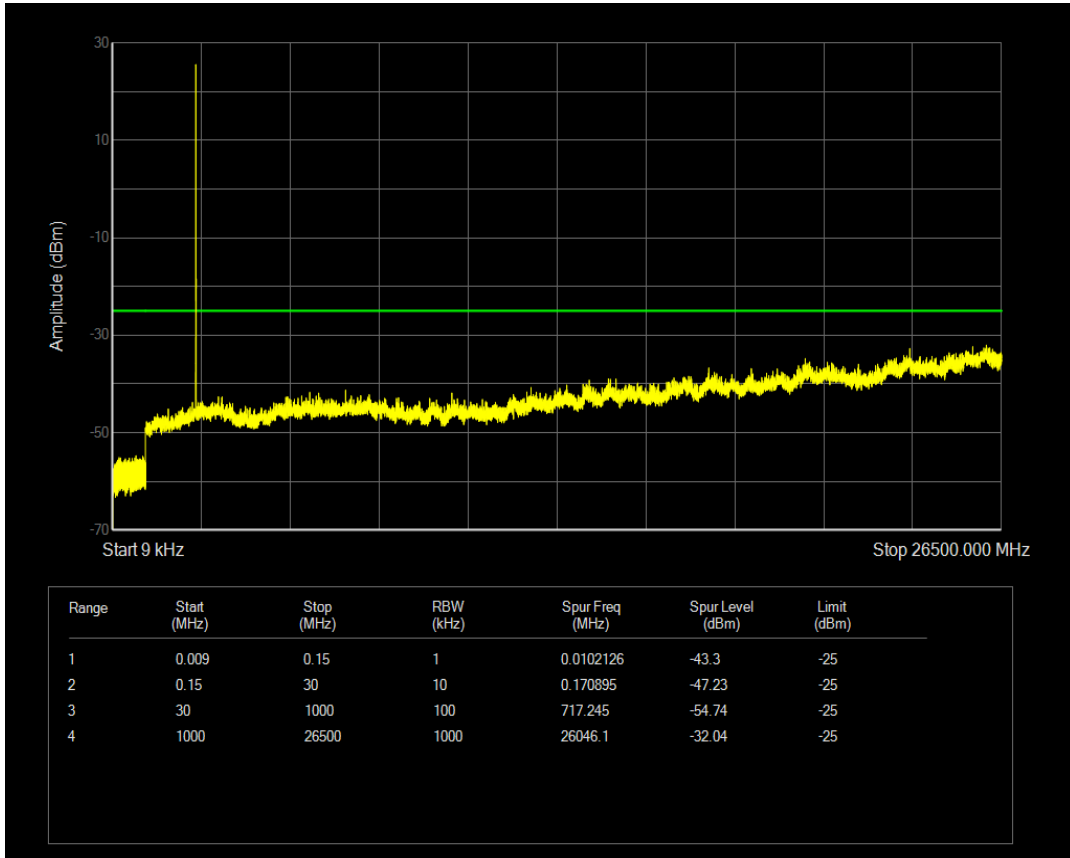

Band5 QPSK BW=10MHz Channel=20600 RB Size=1 Position=#0

Band5 QAM16 BW=10MHz Channel=20525 RB Size=50 Position=#0

Band5 QPSK BW=10MHz Channel=20600 RB Size=50 Position=#0

Band5 QAM16 BW=10MHz Channel=20600 RB Size=1 Position=#0

Band5 QAM16 BW=10MHz Channel=20600 RB Size=50 Position=#0

Band7 QPSK BW=5MHz Channel=20775 RB Size=1 Position=#0

Band7 QPSK BW=5MHz Channel=20775 RB Size=25 Position=#0

Band7 QAM16 BW=5MHz Channel=20775 RB Size=1 Position=#0