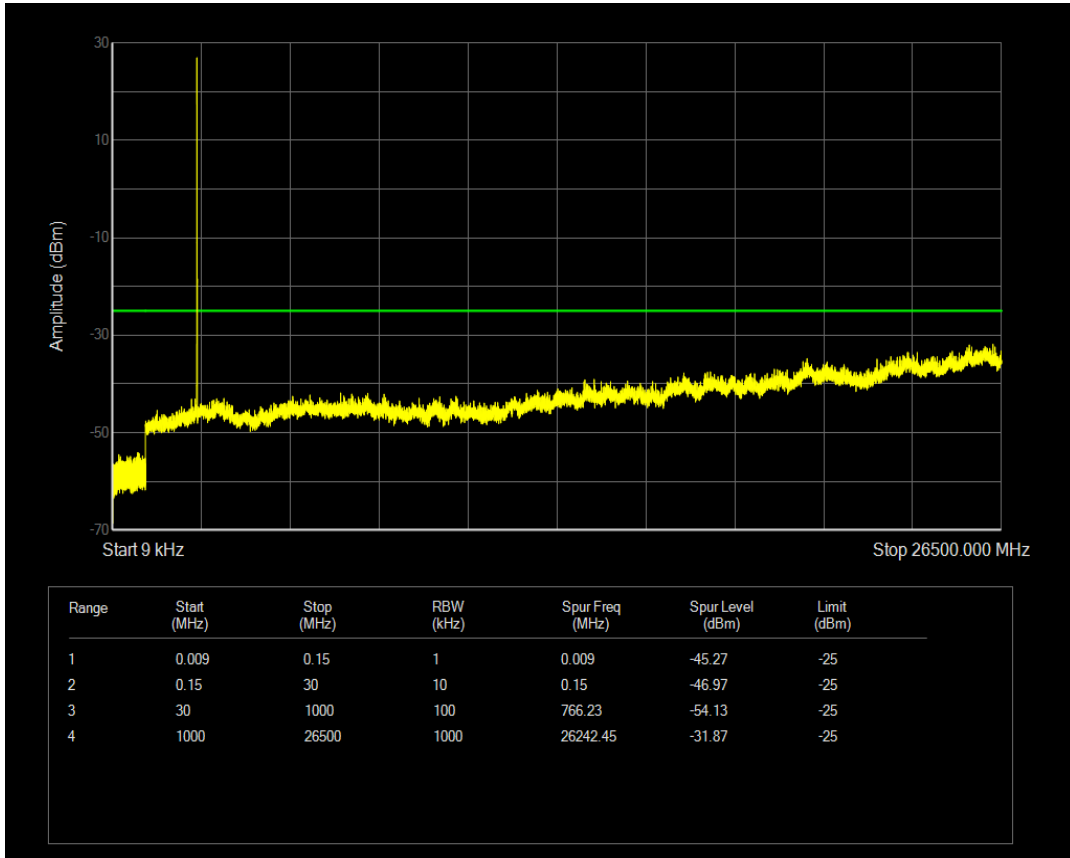

Band7 QAM16 BW=5MHz Channel=20775 RB Size=25 Position=#0

Band7 QPSK BW=5MHz Channel=21100 RB Size=1 Position=#0

Band7 QPSK BW=5MHz Channel=21100 RB Size=25 Position=#0

Band7 QAM16 BW=5MHz Channel=21100 RB Size=1 Position=#0