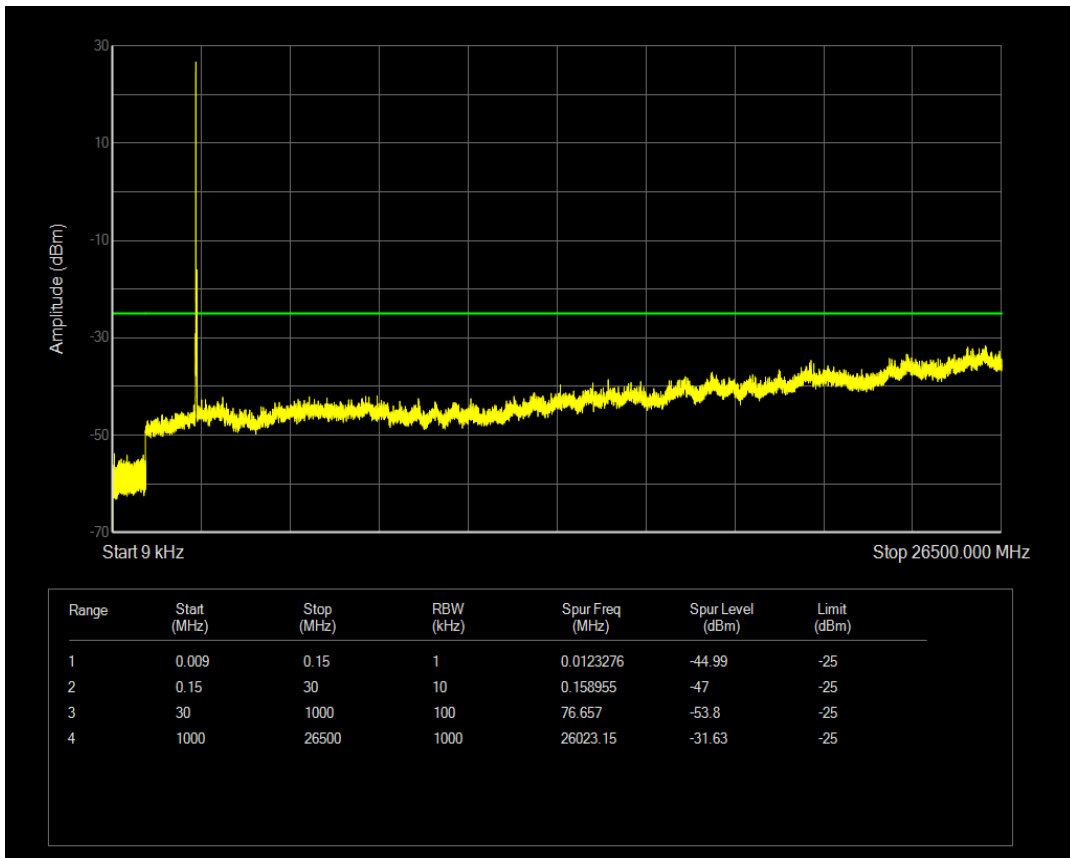

Band7 QPSK BW=20MHz Channel=20850 RB Size=1 Position=#0

Band7 QAM16 BW=20MHz Channel=20850 RB Size=1 Position=#0