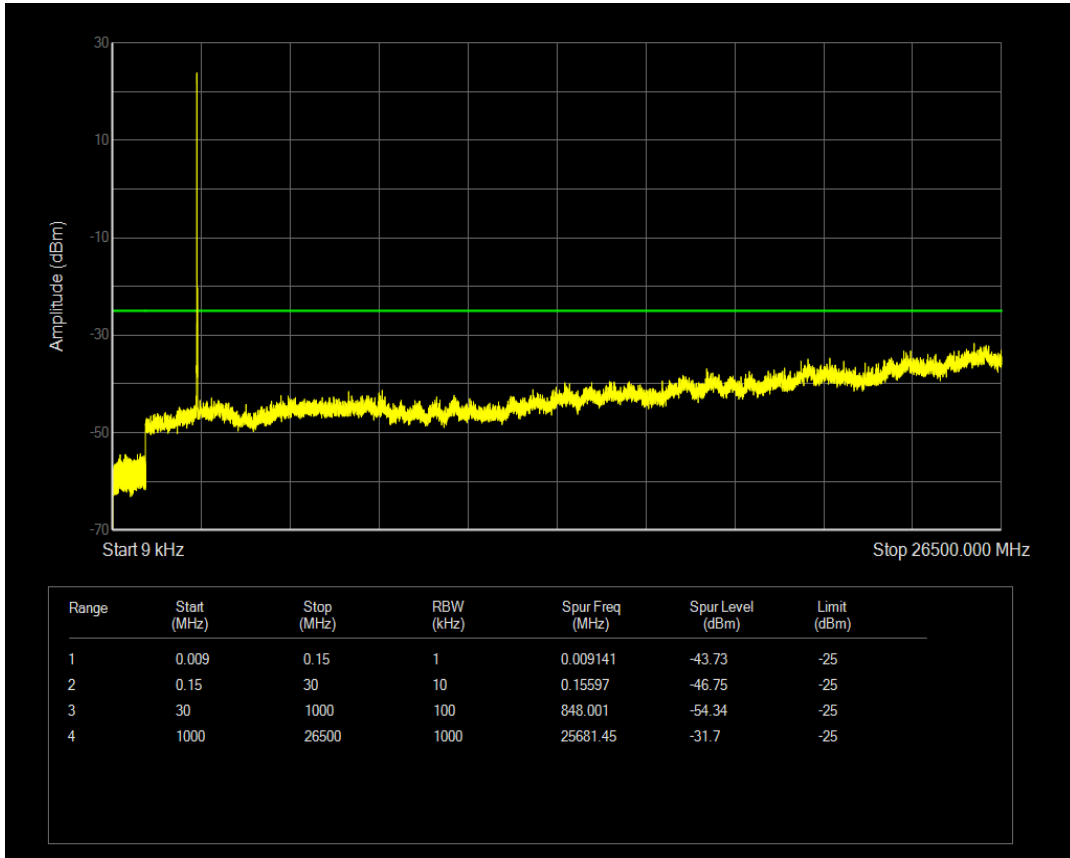

Band7 QAM16 BW=10MHz Channel=20800 RB Size=50 Position=#0

Band7 QPSK BW=10MHz Channel=21100 RB Size=1 Position=#0

Band7 QPSK BW=10MHz Channel=21100 RB Size=50 Position=#0

Band7 QAM16 BW=10MHz Channel=21100 RB Size=1 Position=#0

Band7 QAM16 BW=10MHz Channel=21100 RB Size=50 Position=#0

Band7 QPSK BW=10MHz Channel=21400 RB Size=50 Position=#0

Band7 QPSK BW=10MHz Channel=21400 RB Size=1 Position=#0

Band7 QAM16 BW=10MHz Channel=21400 RB Size=1 Position=#0