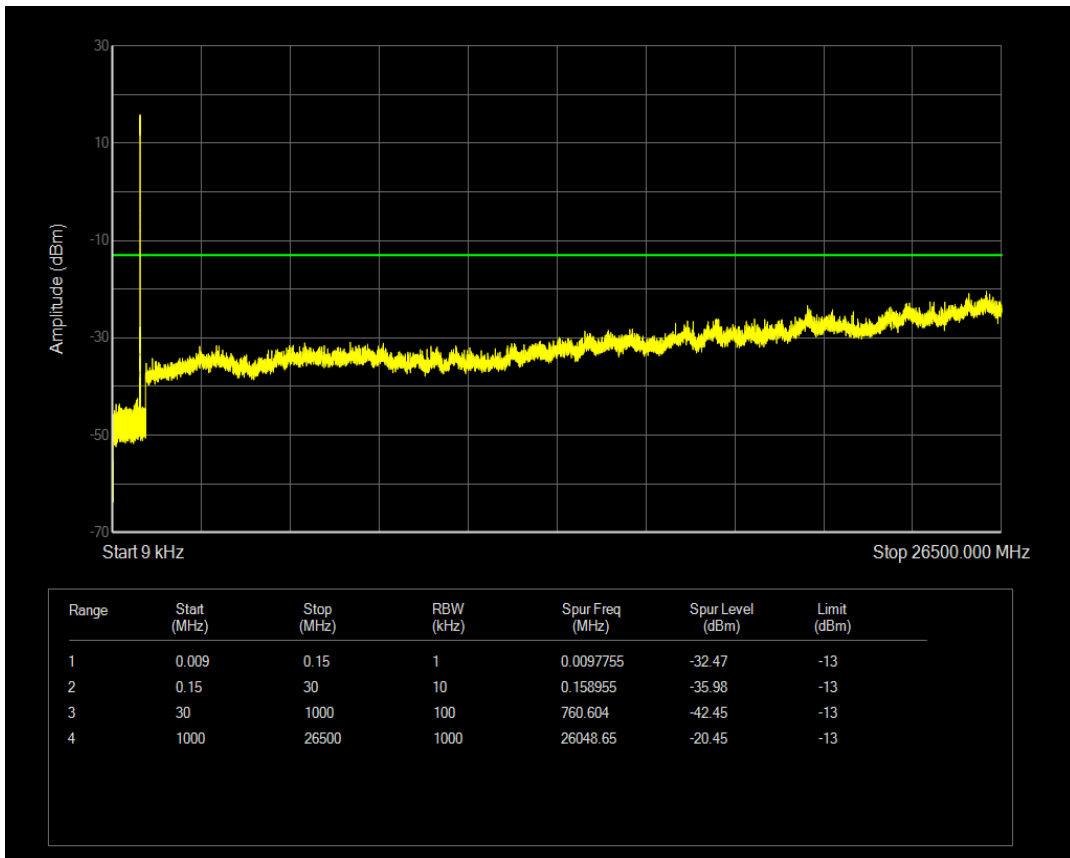

Band5 QPSK BW=3MHz Channel=20525 RB Size=15 Position=#0

Band5 QAM16 BW=3MHz Channel=20525 RB Size=1 Position=#0