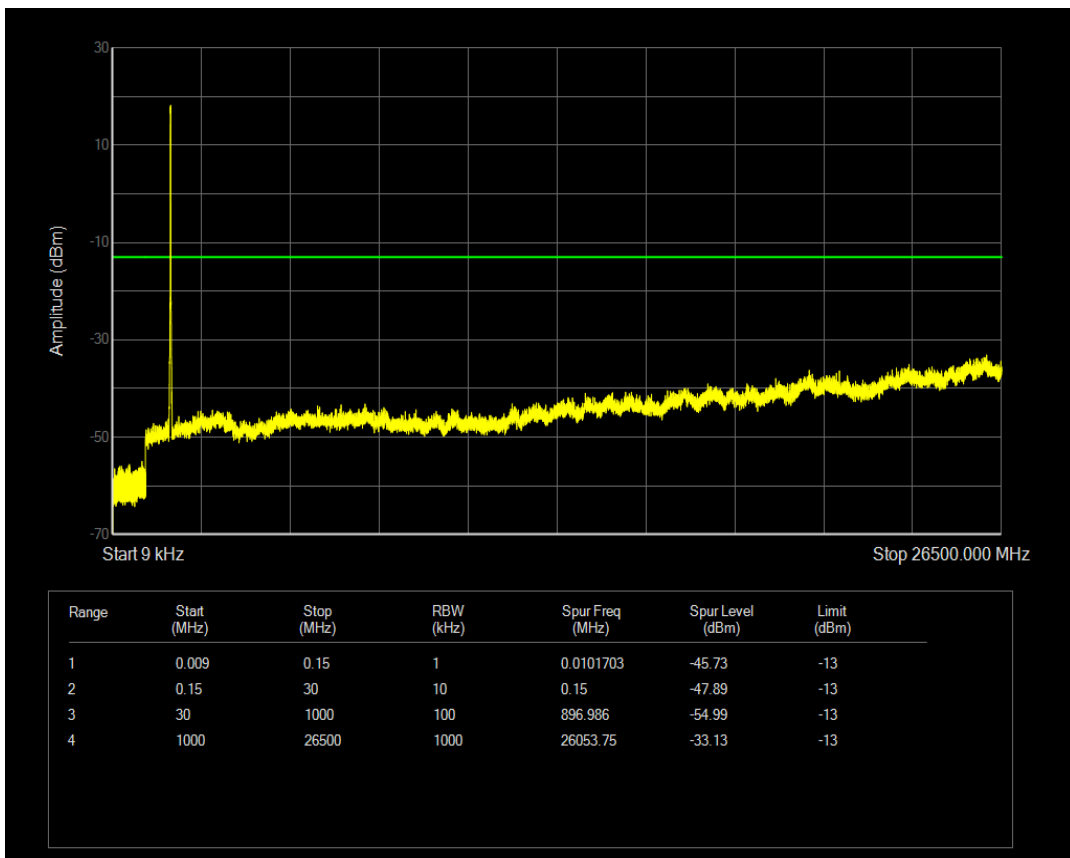

Band4 QPSK BW=15MHz Channel=20325 RB Size=75 Position=#0

Band4 QAM16 BW=15MHz Channel=20325 RB Size=1 Position=#0