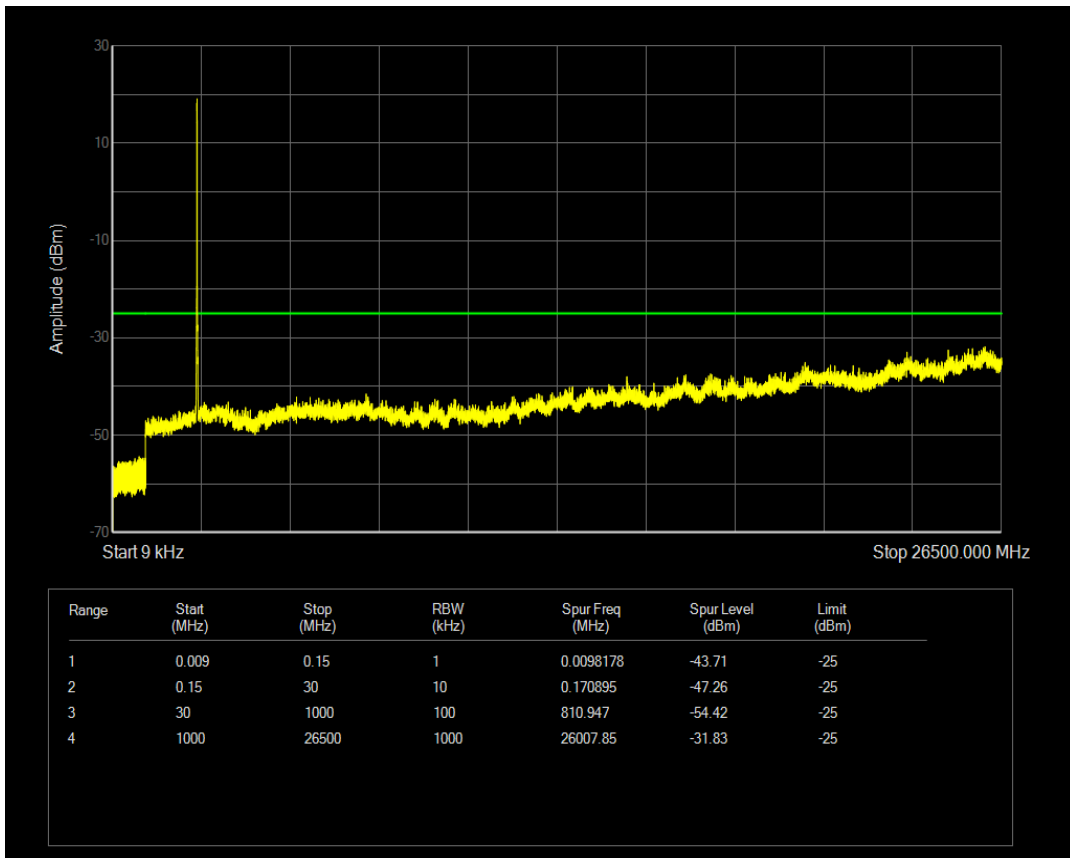

Band7 QAM16 BW=10MHz Channel=21100 RB Size=50 Position=#0

Band7 QPSK BW=10MHz Channel=21400 RB Size=50 Position=#0