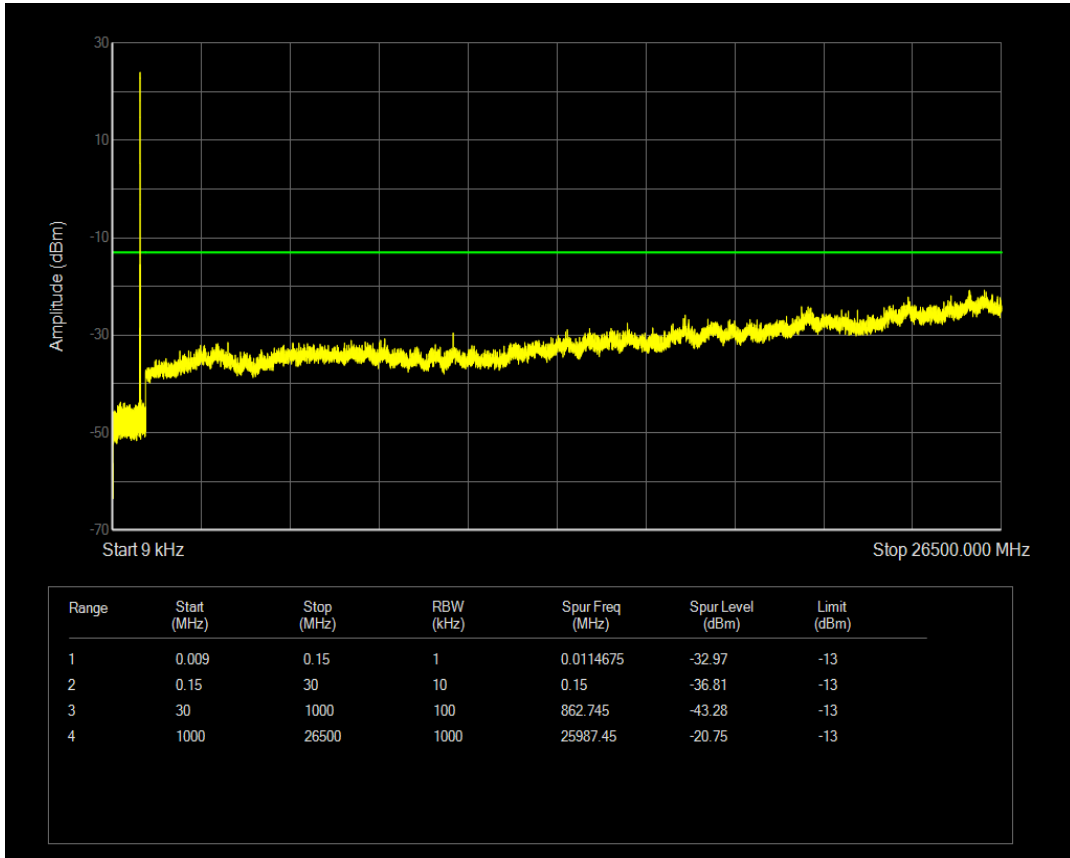

Band5 QPSK BW=1.4MHz Channel=20525 RB Size=1 Position=#0

Band5 QAM16 BW=1.4MHz Channel=20525 RB Size=1 Position=#0