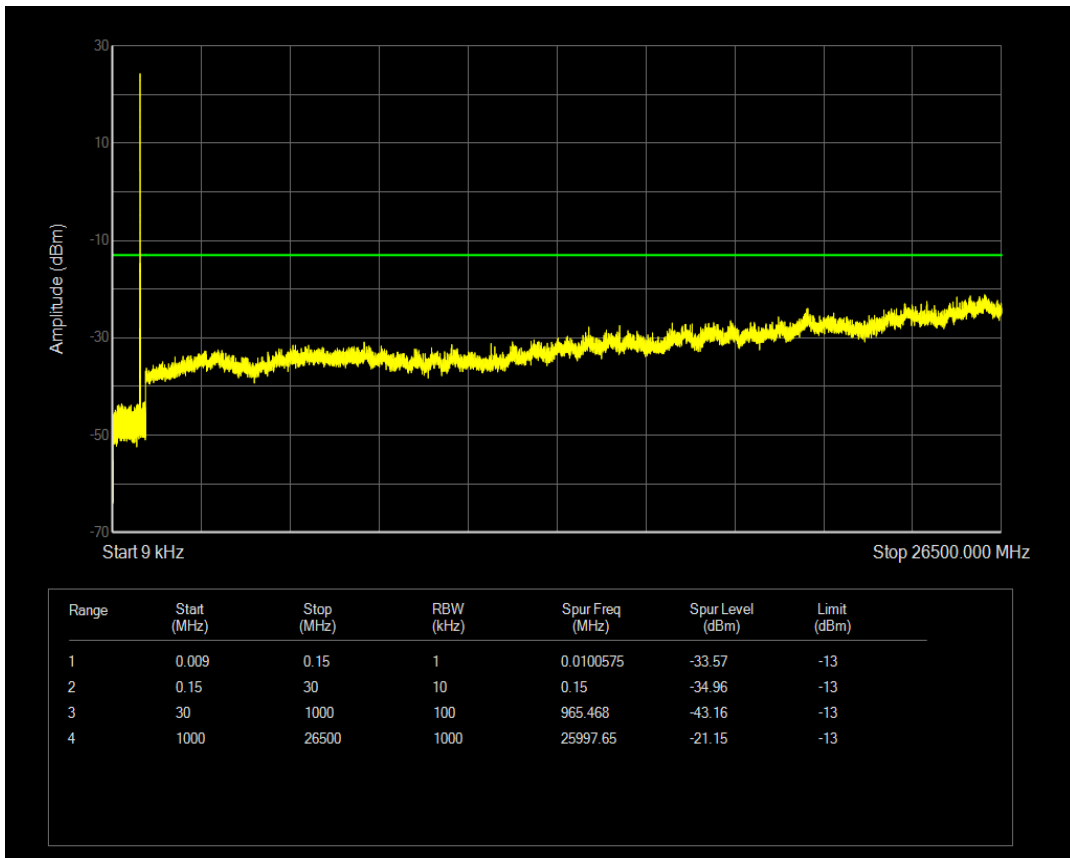

Band5 QAM16 BW=1.4MHz Channel=20525 RB Size=1 Position=#0

Band5 QPSK BW=1.4MHz Channel=20525 RB Size=6 Position=#0