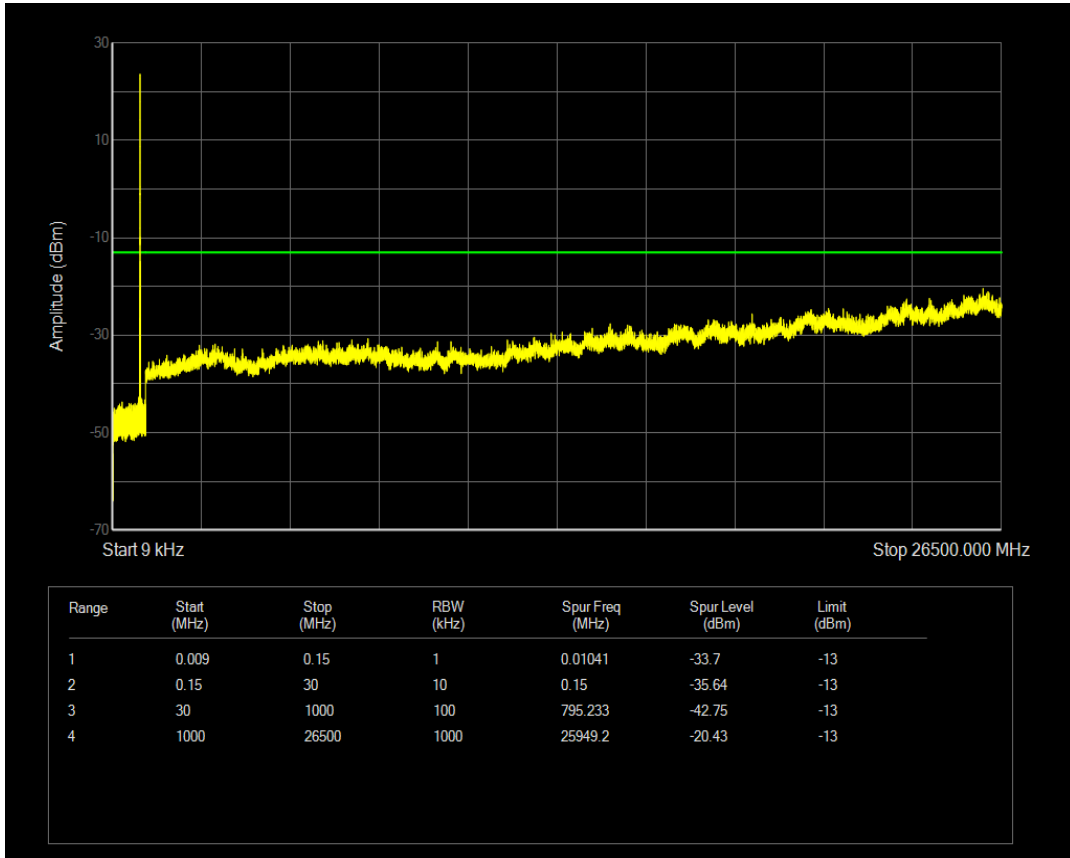

Band5 QPSK BW=5MHz Channel=20525 RB Size=1 Position=#0

Band5 QAM16 BW=5MHz Channel=20525 RB Size=1 Position=#0