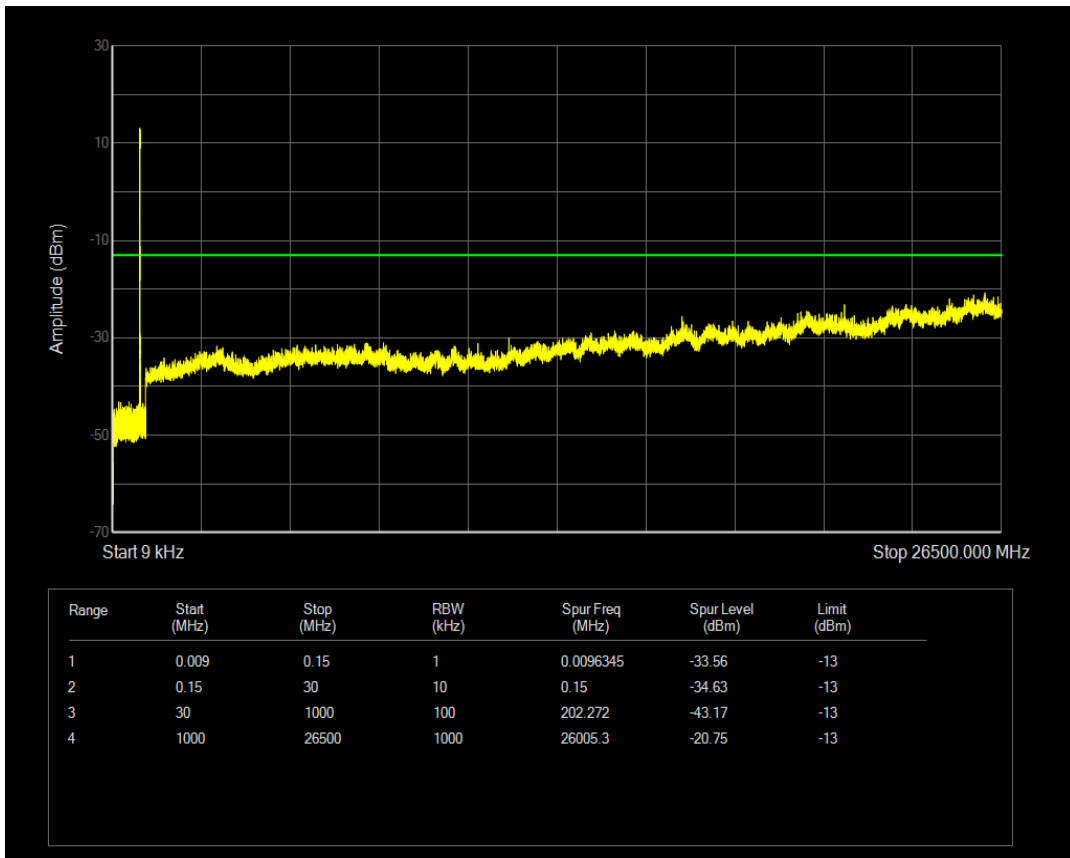

Band5 QAM16 BW=5MHz Channel=20425 RB Size=25 Position=#0

Band5 QPSK BW=5MHz Channel=20525 RB Size=1 Position=#0