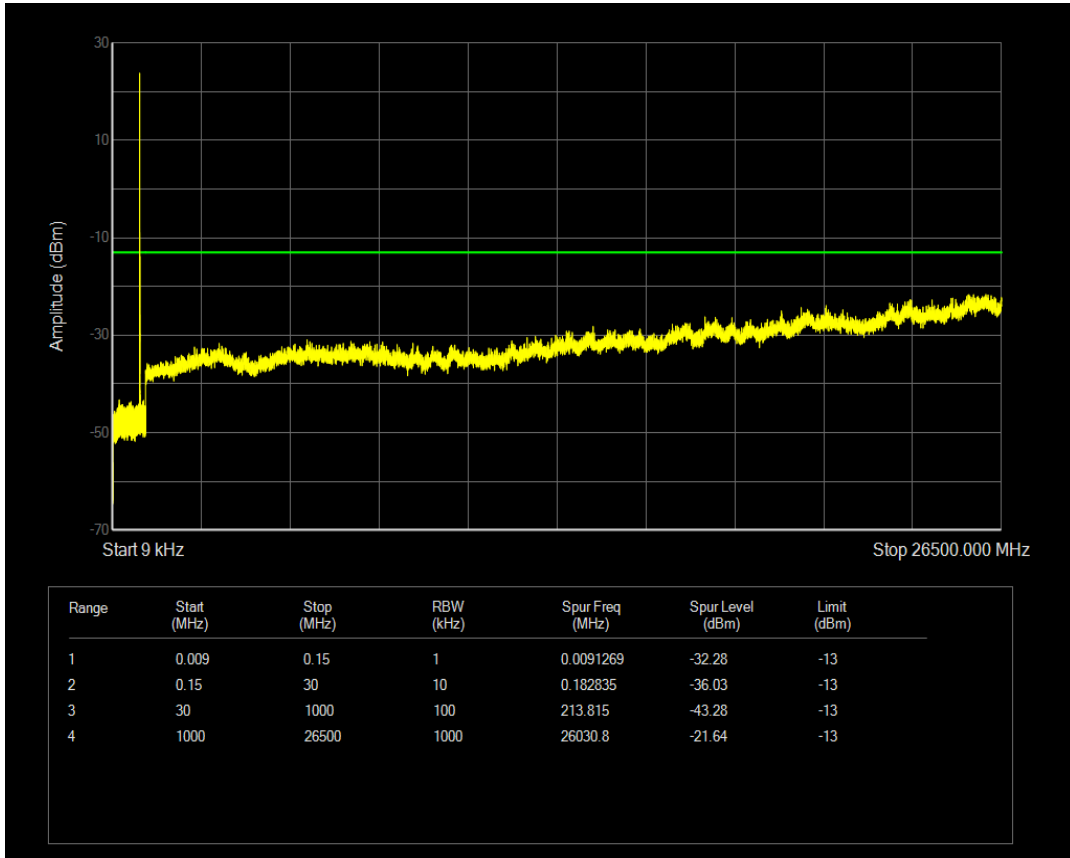

Band4 QAM16 BW=20MHz Channel=20175 RB Size=100 Position=#0

Band4 QPSK BW=20MHz Channel=20300 RB Size=1 Position=#0

Band4 QPSK BW=20MHz Channel=20300 RB Size=100 Position=#0

Band4 QAM16 BW=20MHz Channel=20300 RB Size=100 Position=#0

Band4 QAM16 BW=20MHz Channel=20300 RB Size=1 Position=#0

Band5 QPSK BW=1.4MHz Channel=20407 RB Size=6 Position=#0

Band5 QPSK BW=1.4MHz Channel=20407 RB Size=1 Position=#0

Band5 QAM16 BW=1.4MHz Channel=20407 RB Size=1 Position=#0

Band5 QAM16 BW=1.4MHz Channel=20407 RB Size=6 Position=#0

Band5 QPSK BW=1.4MHz Channel=20525 RB Size=1 Position=#0

Band5 QAM16 BW=1.4MHz Channel=20525 RB Size=1 Position=#0

Band5 QPSK BW=1.4MHz Channel=20525 RB Size=6 Position=#0