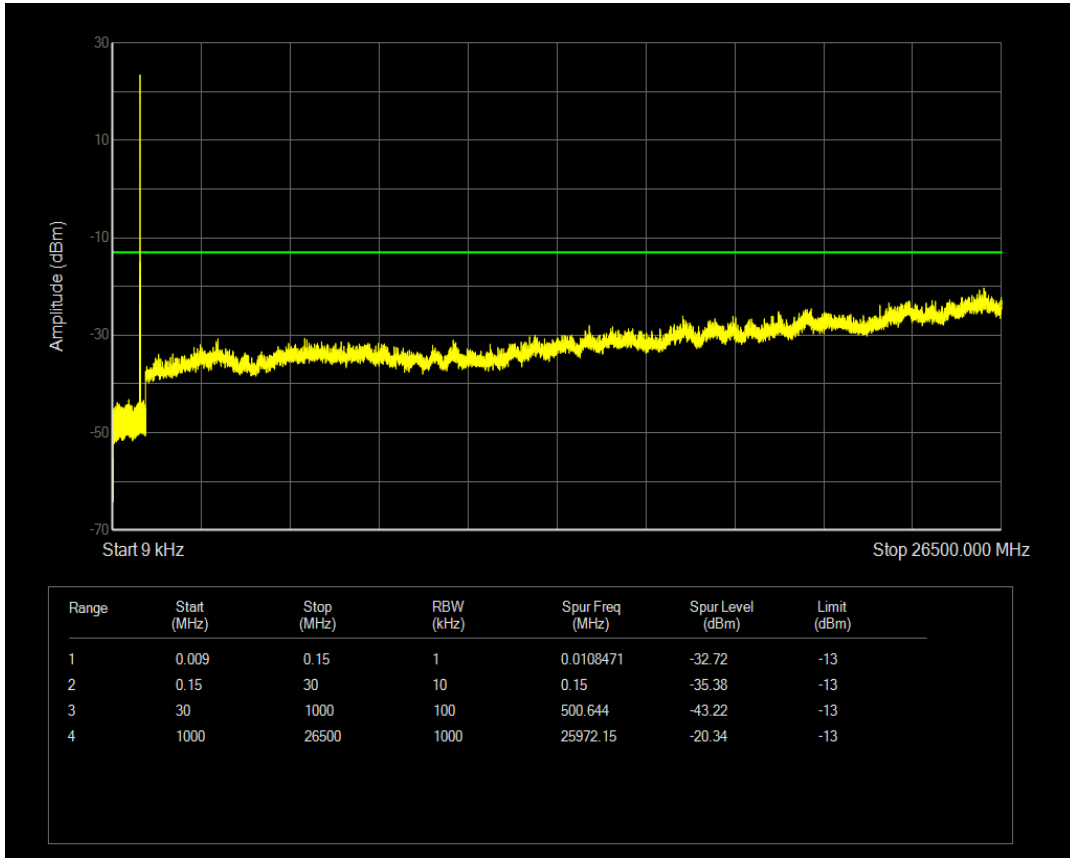

Band5 QAM16 BW=3MHz Channel=20415 RB Size=15 Position=#0

Band5 QPSK BW=3MHz Channel=20525 RB Size=1 Position=#0

Band5 QPSK BW=3MHz Channel=20525 RB Size=15 Position=#0

Band5 QAM16 BW=3MHz Channel=20525 RB Size=1 Position=#0