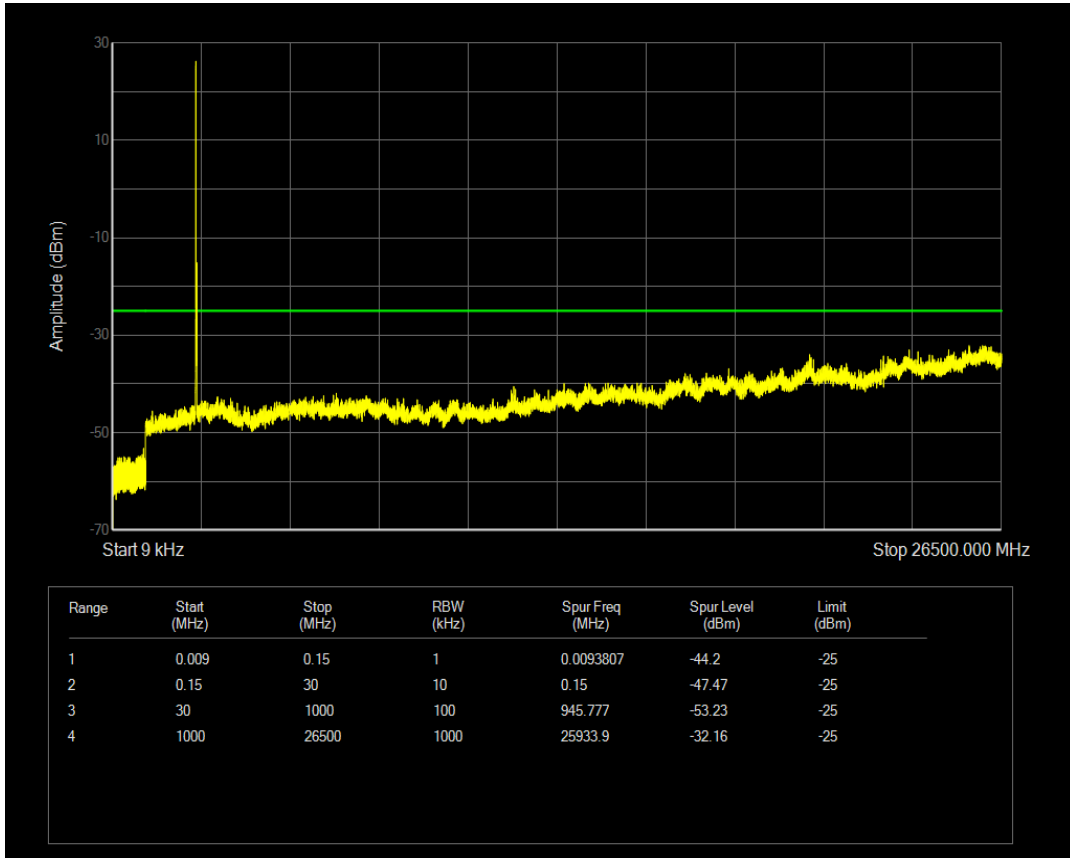

Band7 QAM16 BW=10MHz Channel=21400 RB Size=50 Position=#0

Band7 QPSK BW=15MHz Channel=20825 RB Size=1 Position=#0

Band7 QPSK BW=15MHz Channel=20825 RB Size=75 Position=#0

Band7 QAM16 BW=15MHz Channel=20825 RB Size=1 Position=#0