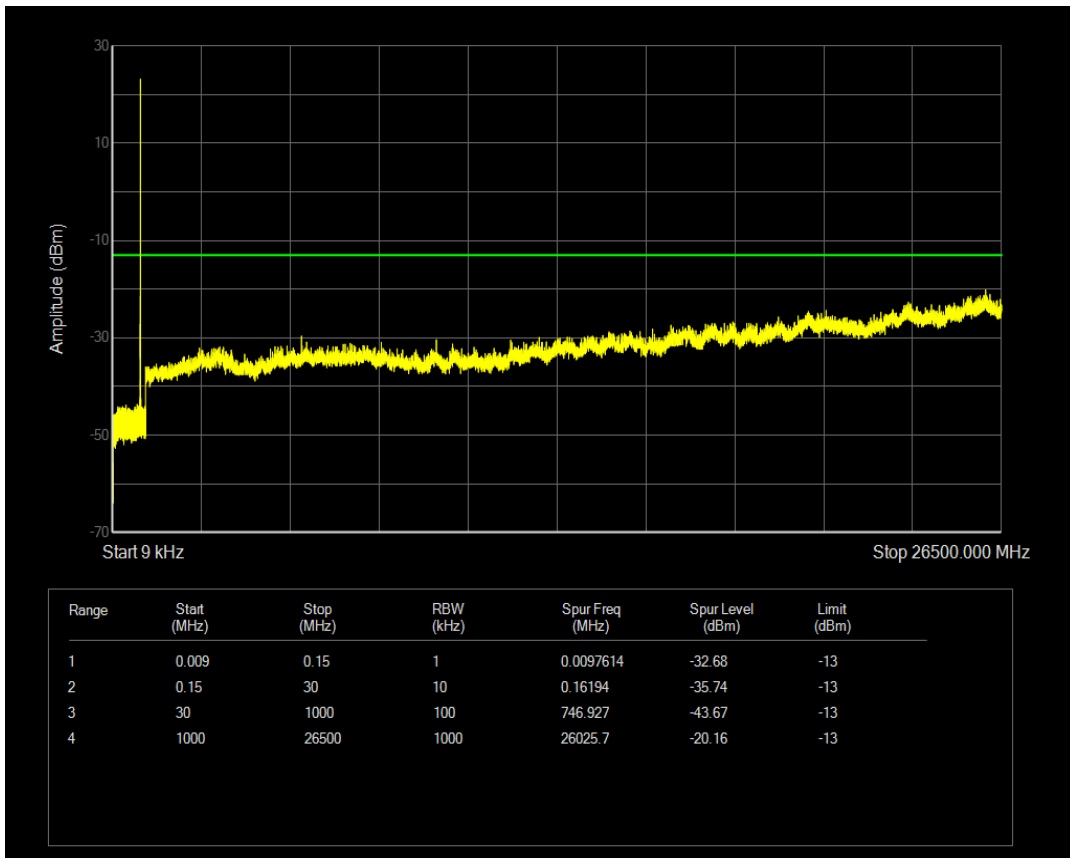

Band5 QPSK BW=3MHz Channel=20635 RB Size=1 Position=#0

Band5 QAM16 BW=3MHz Channel=20525 RB Size=15 Position=#0