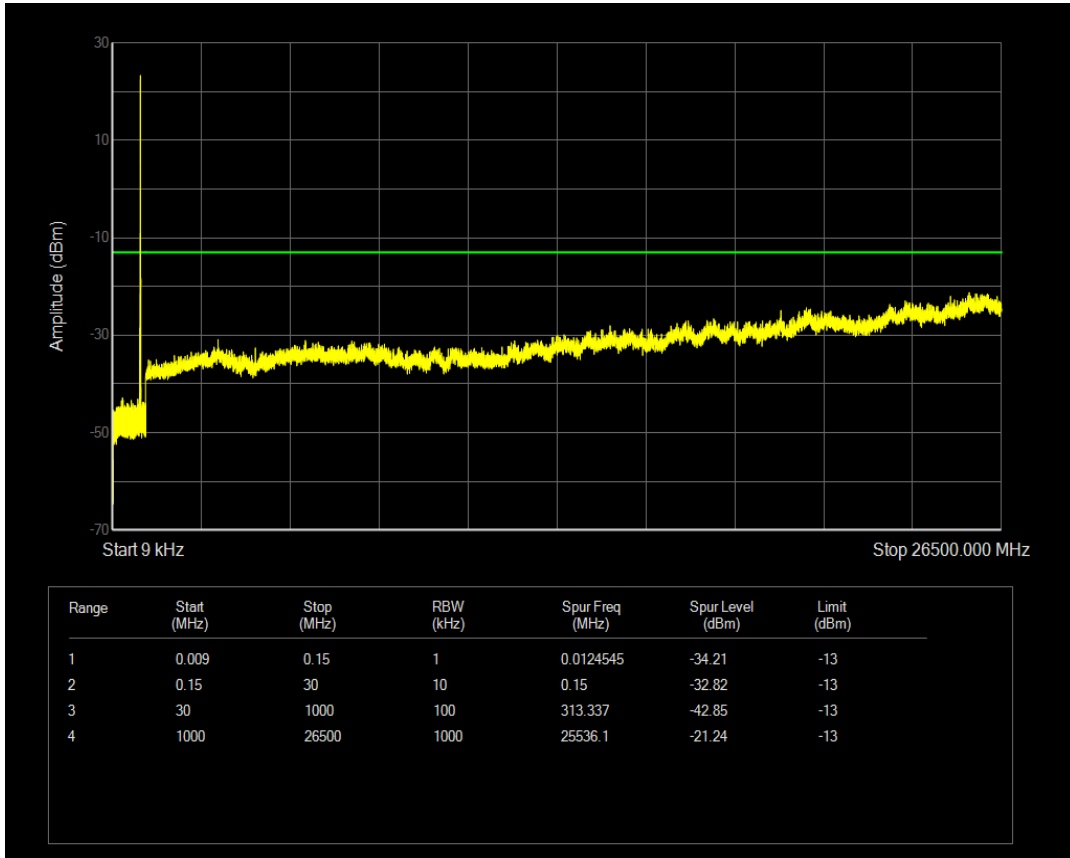

Band5 QPSK BW=5MHz Channel=20625 RB Size=1 Position=#0

Band5 QPSK BW=5MHz Channel=20625 RB Size=25 Position=#0