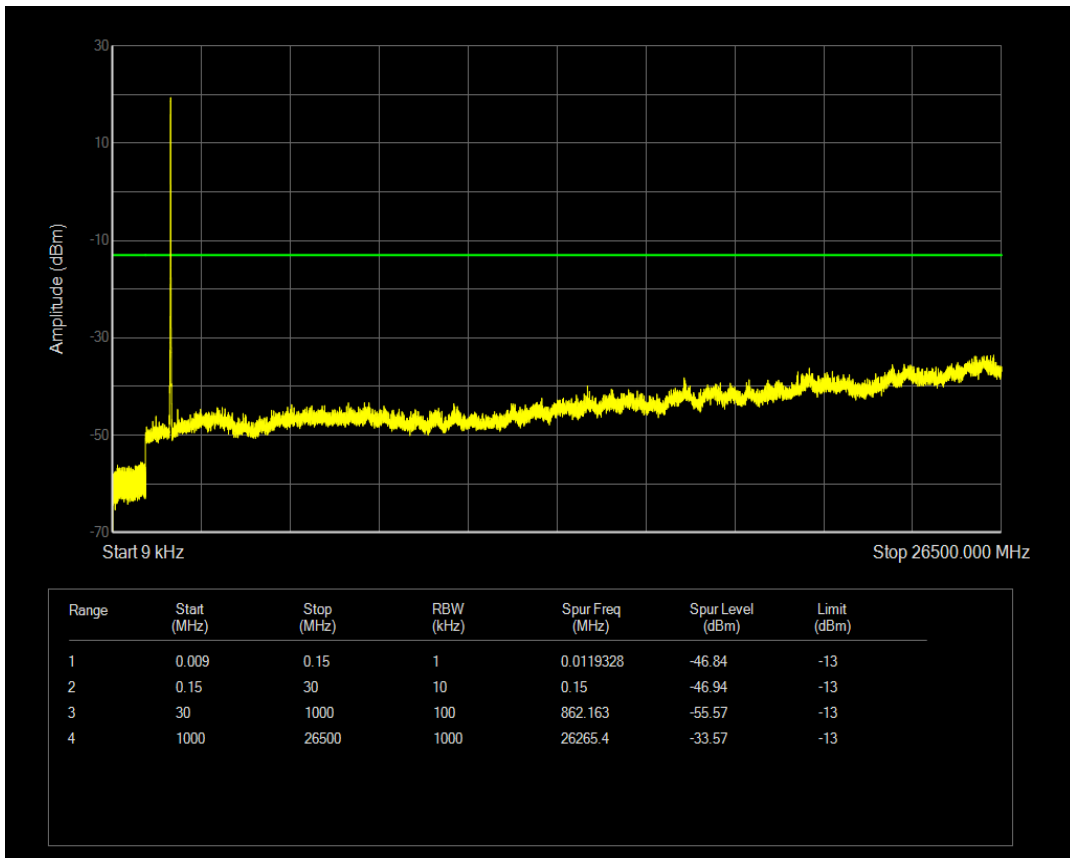

Band4 QPSK BW=10MHz Channel=20000 RB Size=1 Position=#0

Band4 QAM16 BW=5MHz Channel=20375 RB Size=25 Position=#0

Band4 QAM16 BW=10MHz Channel=20000 RB Size=1 Position=#0

Band4 QPSK BW=10MHz Channel=20000 RB Size=50 Position=#0

Band4 QAM16 BW=10MHz Channel=20000 RB Size=50 Position=#0

Band4 QPSK BW=10MHz Channel=20175 RB Size=1 Position=#0

Band4 QPSK BW=10MHz Channel=20175 RB Size=50 Position=#0

Band4 QAM16 BW=10MHz Channel=20175 RB Size=1 Position=#0

Band4 QPSK BW=10MHz Channel=20350 RB Size=1 Position=#0

Band4 QAM16 BW=10MHz Channel=20175 RB Size=50 Position=#0

Band4 QPSK BW=10MHz Channel=20350 RB Size=50 Position=#0

Band4 QAM16 BW=10MHz Channel=20350 RB Size=50 Position=#0