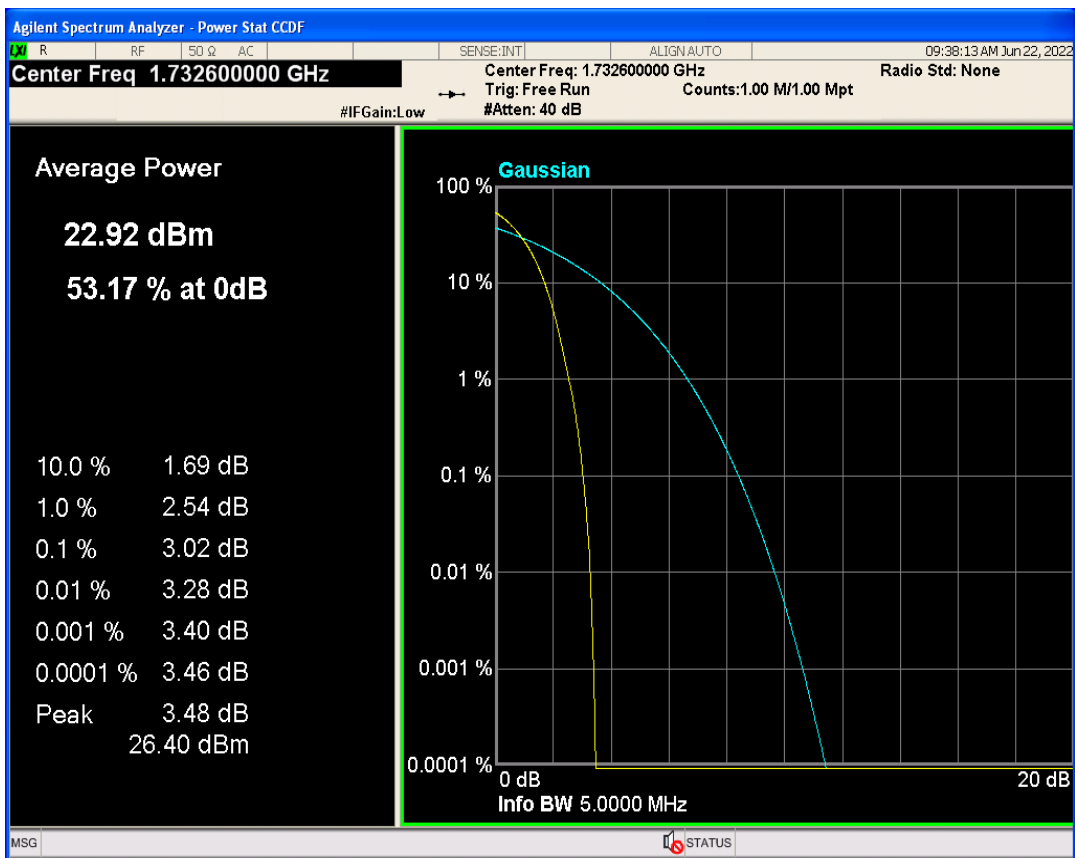

WCDMA Band2 Channel=9262

WCDMA Band2 Channel=9400

WCDMA Band2 Channel=9538

WCDMA Band4 Channel=1413

WCDMA Band5 Channel=4132

WCDMA Band5 Channel=4233

WCDMA Band5 Channel=4182

04 Occupied bandwidth