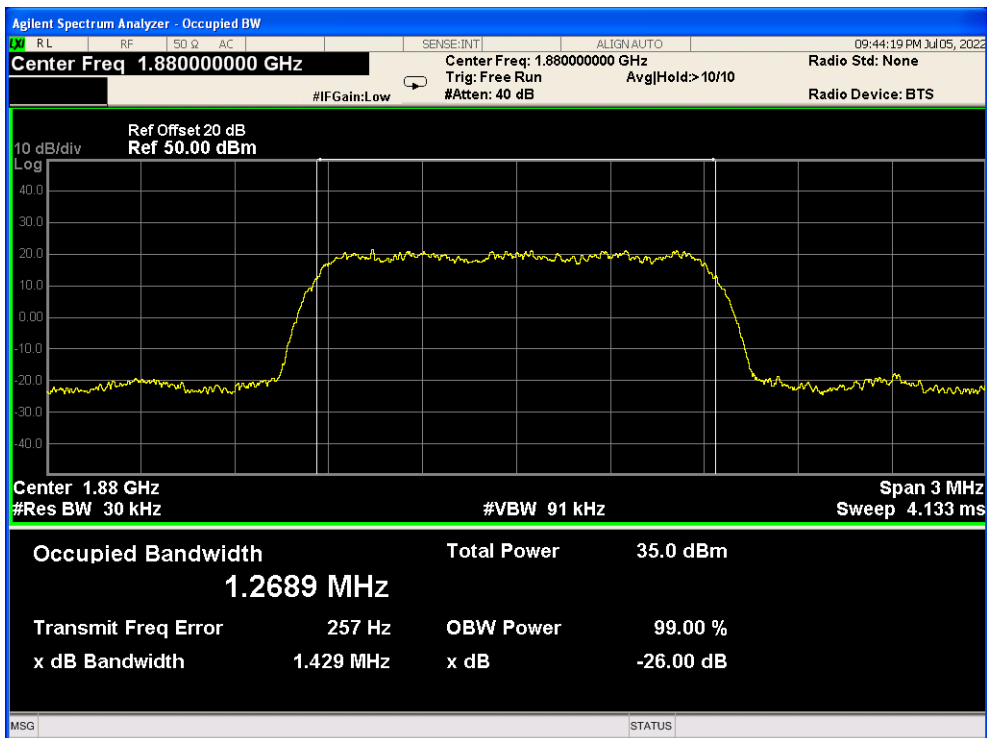

CDMA2000 BC0 Channel 1013

CDMA2000 BC0 Channel 384

CDMA2000 BC0 Channel 777

CDMA2000 BC1 Channel 25

CDMA2000 BC1 Channel 600

CDMA2000 BC1 Channel 1175

Band edge

Band	Channel	Frequency (MHz)	Spur Freq (MHz)	Spur Level (dBm)	Limit (dBm)	Verdict
CDMA2000 BC0	1013	824.7	824	-17.280	-13	PASS
CDMA2000 BC0	777	848.31	849	-14.305	-13	PASS
CDMA2000 BC1	25	1851.25	1850	-31.046	-13	PASS
CDMA2000 BC1	1175	1908.75	1910	-29.669	-13	PASS