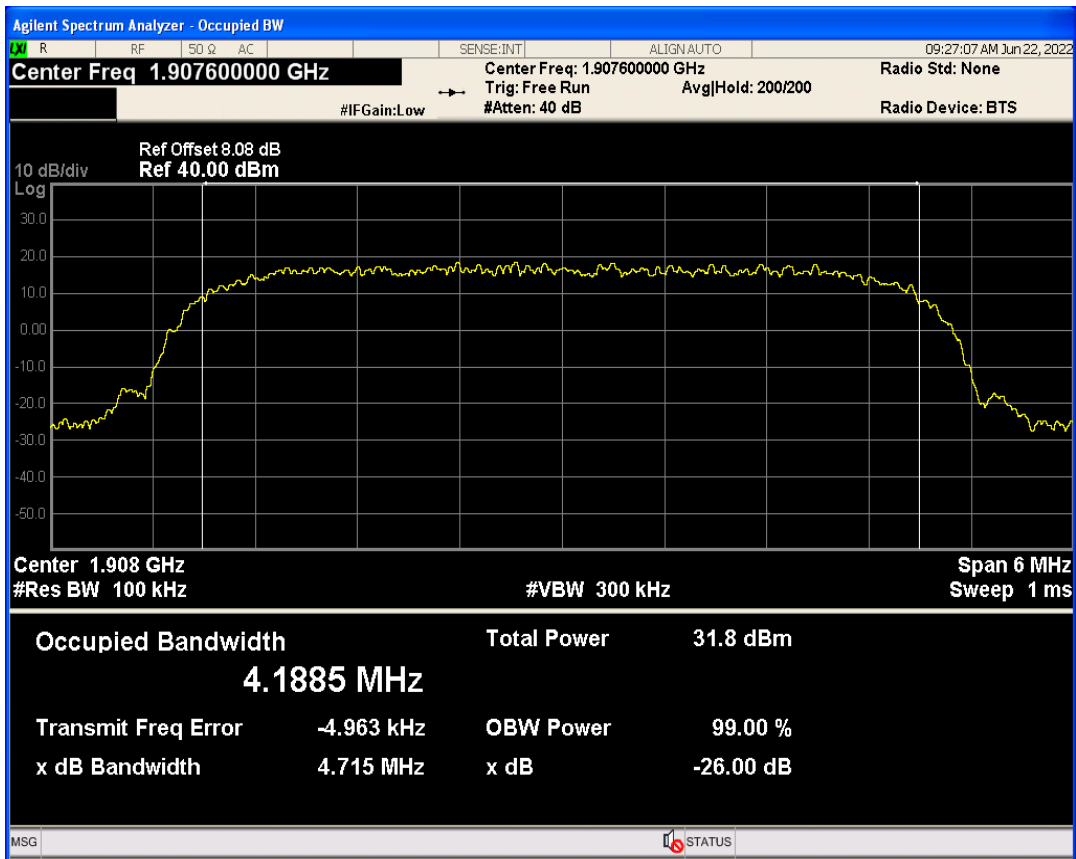

WCDMA Band2 Channel=9538