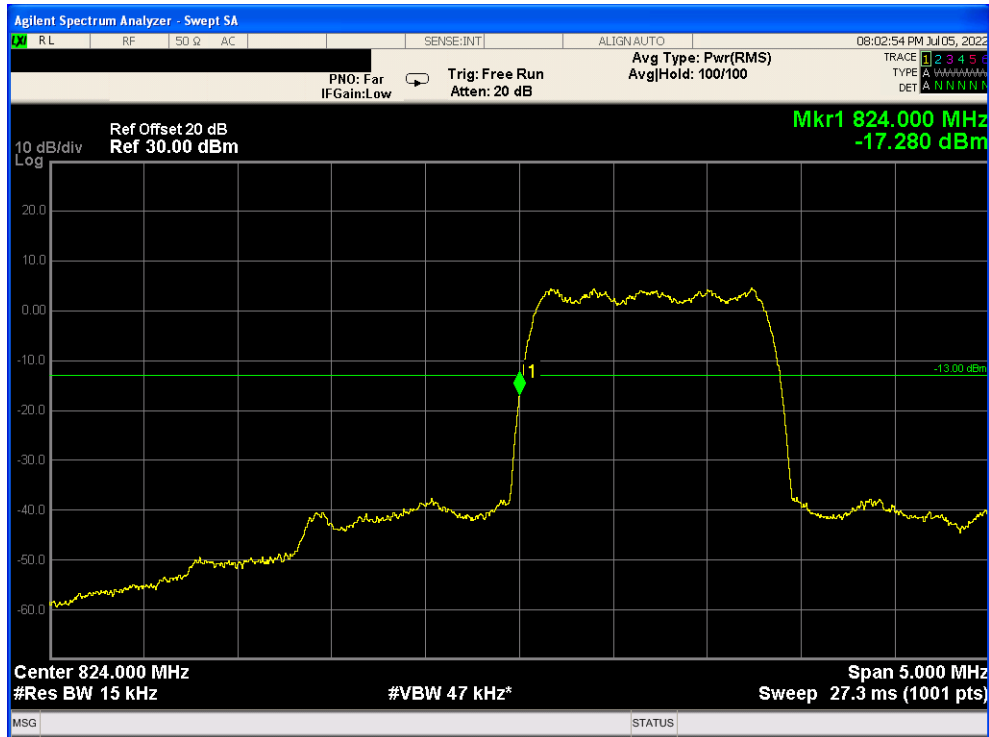

Band edge

Band	Channel	Frequency (MHz)	Spur Freq (MHz)	Spur Level (dBm)	Limit (dBm)	Verdict
CDMA2000 BC0	1013	824.7	824	-17.280	-13	PASS
CDMA2000 BC0	777	848.31	849	-14.305	-13	PASS
CDMA2000 BC1	25	1851.25	1850	-31.046	-13	PASS
CDMA2000 BC1	1175	1908.75	1910	-29.669	-13	PASS

CDMA2000 BC0 Channel 1013