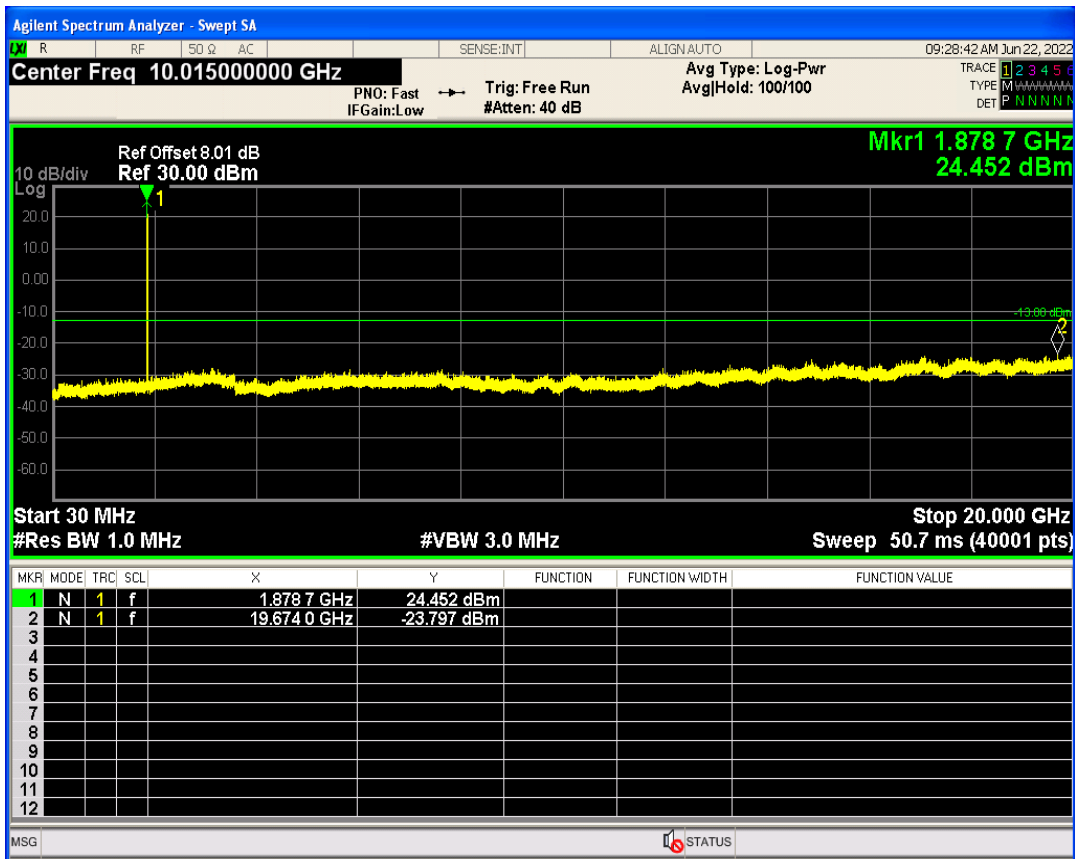

WCDMA Band2 Channel=9538

WCDMA Band2 Channel=9262

WCDMA Band4 Channel=1312

WCDMA Band4 Channel=1513

WCDMA Band5 Channel=4233

06 Out-of-band emissions

Band	Channel	Frequency (MHz)	Spur Freq (MHz)	Spur Level (dBm)	Limit (dBm)	Verdict
WCDMA Band2	9262	1852.4	19562.16	-23.44	-13	PASS
WCDMA Band2	9400	1880	19673.99	-23.79	-13	PASS
WCDMA Band2	9538	1907.6	19078.38	-23.62	-13	PASS
WCDMA Band4	1312	1712.4	19931.10	-23.76	-13	PASS
WCDMA Band4	1413	1732.6	19922.12	-23.46	-13	PASS
WCDMA Band4	1513	1752.6	19896.16	-23.67	-13	PASS
WCDMA Band5	4132	826.4	2996.32	-29.81	-13	PASS
WCDMA Band5	4182	836.4	2702.96	-29.97	-13	PASS
WCDMA Band5	4233	846.6	3170.30	-29.41	-13	PASS

WCDMA Band2 Channel=9262

WCDMA Band2 Channel=9538

WCDMA Band2 Channel=9400

WCDMA Band4 Channel=1413

WCDMA Band4 Channel=1312

WCDMA Band4 Channel=1513

WCDMA Band5 Channel=4132

WCDMA Band5 Channel=4182