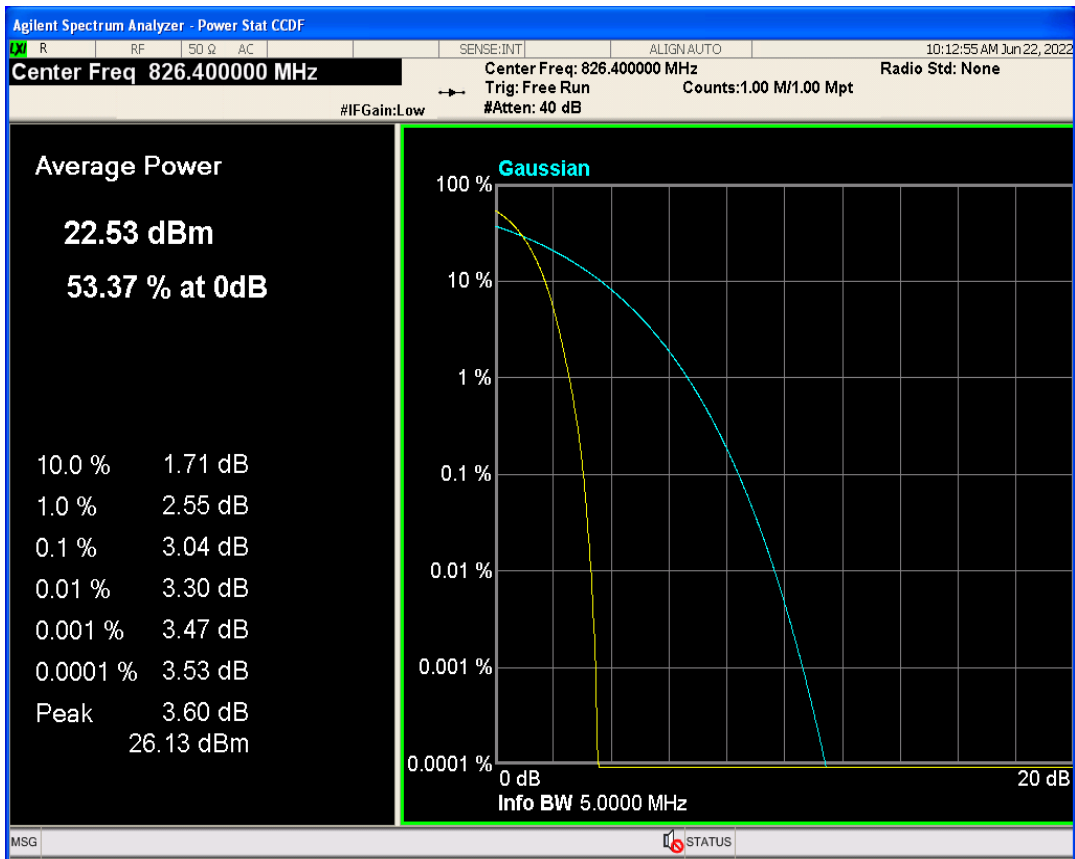

WCDMA Band2 Channel=9262

WCDMA Band2 Channel=9400

WCDMA Band2 Channel=9538

WCDMA Band4 Channel=1413

WCDMA Band5 Channel=4132

WCDMA Band5 Channel=4233

WCDMA Band5 Channel=4182

04 Occupied bandwidth