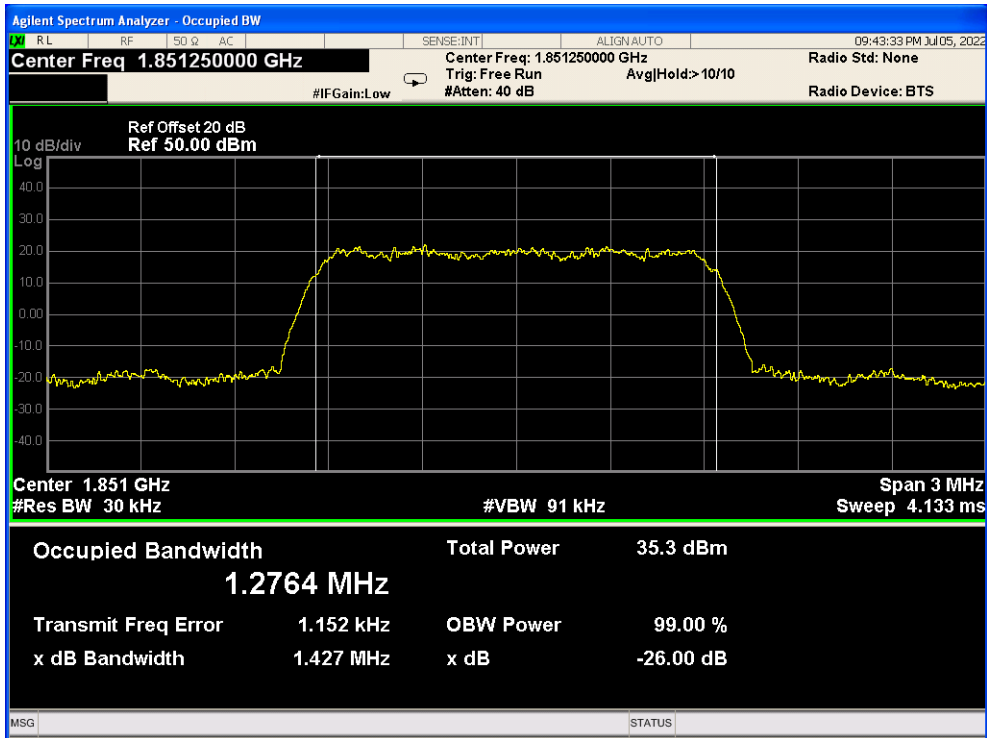

CDMA2000 BC0 Channel 1013

CDMA2000 BC0 Channel 384

CDMA2000 BC0 Channel 777

CDMA2000 BC1 Channel 25

CDMA2000 BC1 Channel 600

CDMA2000 BC1 Channel 1175

Band edge

Band	Channel	Frequency (MHz)	Spur Freq (MHz)	Spur Level (dBm)	Limit (dBm)	Verdict
CDMA2000 BC0	1013	824.7	824	-17.280	-13	PASS
CDMA2000 BC0	777	848.31	849	-14.305	-13	PASS
CDMA2000 BC1	25	1851.25	1850	-31.046	-13	PASS
CDMA2000 BC1	1175	1908.75	1910	-29.669	-13	PASS