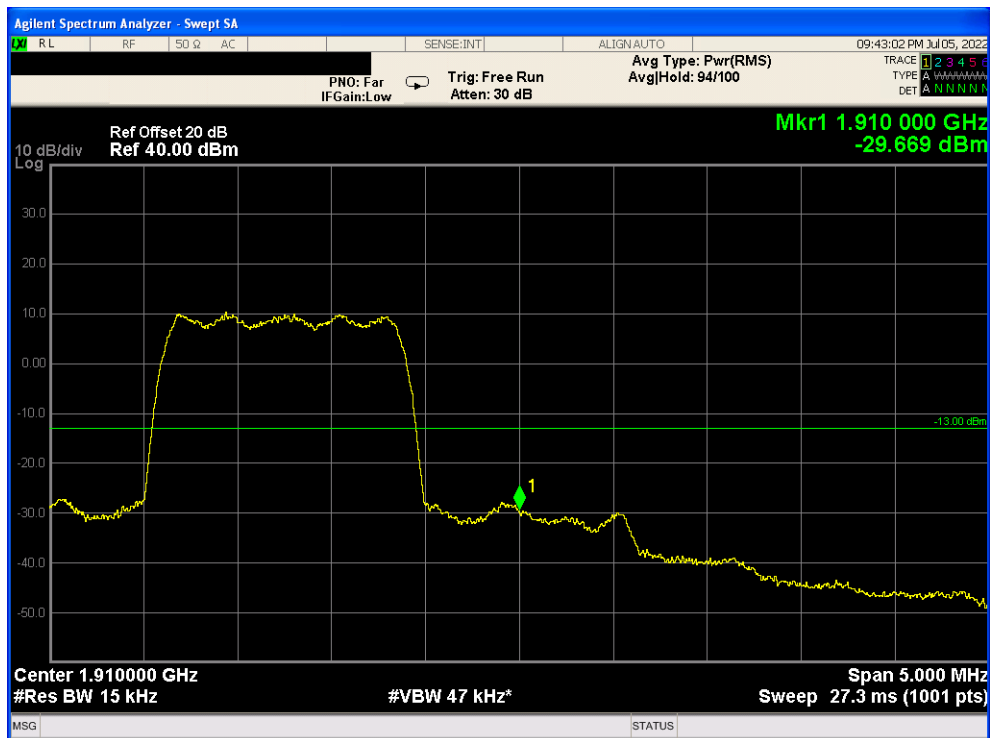

CDMA2000 BC1 Channel 1175