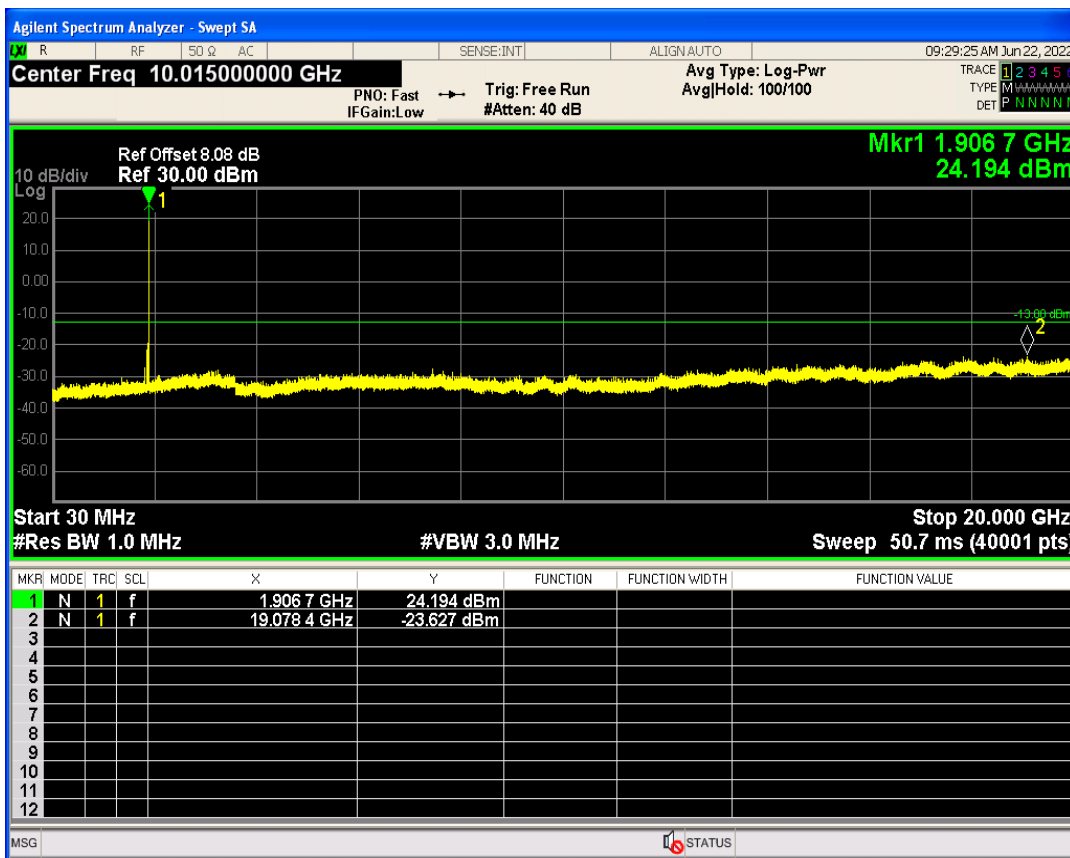

WCDMA Band2 Channel=9538

WCDMA Band2 Channel=9262

WCDMA Band4 Channel=1312

WCDMA Band4 Channel=1513

WCDMA Band5 Channel=4233

06 Out-of-band emissions

Band	Channel	Frequency (MHz)	Spur Freq (MHz)	Spur Level (dBm)	Limit (dBm)	Verdict
WCDMA Band2	9262	1852.4	19562.16	-23.44	-13	PASS
WCDMA Band2	9400	1880	19673.99	-23.79	-13	PASS
WCDMA Band2	9538	1907.6	19078.38	-23.62	-13	PASS
WCDMA Band4	1312	1712.4	19931.10	-23.76	-13	PASS
WCDMA Band4	1413	1732.6	19922.12	-23.46	-13	PASS
WCDMA Band4	1513	1752.6	19896.16	-23.67	-13	PASS
WCDMA Band5	4132	826.4	2996.32	-29.81	-13	PASS
WCDMA Band5	4182	836.4	2702.96	-29.97	-13	PASS
WCDMA Band5	4233	846.6	3170.30	-29.41	-13	PASS

WCDMA Band2 Channel=9262

WCDMA Band2 Channel=9538

WCDMA Band2 Channel=9400

WCDMA Band4 Channel=1413

WCDMA Band4 Channel=1312

WCDMA Band4 Channel=1513

WCDMA Band5 Channel=4132

WCDMA Band5 Channel=4182