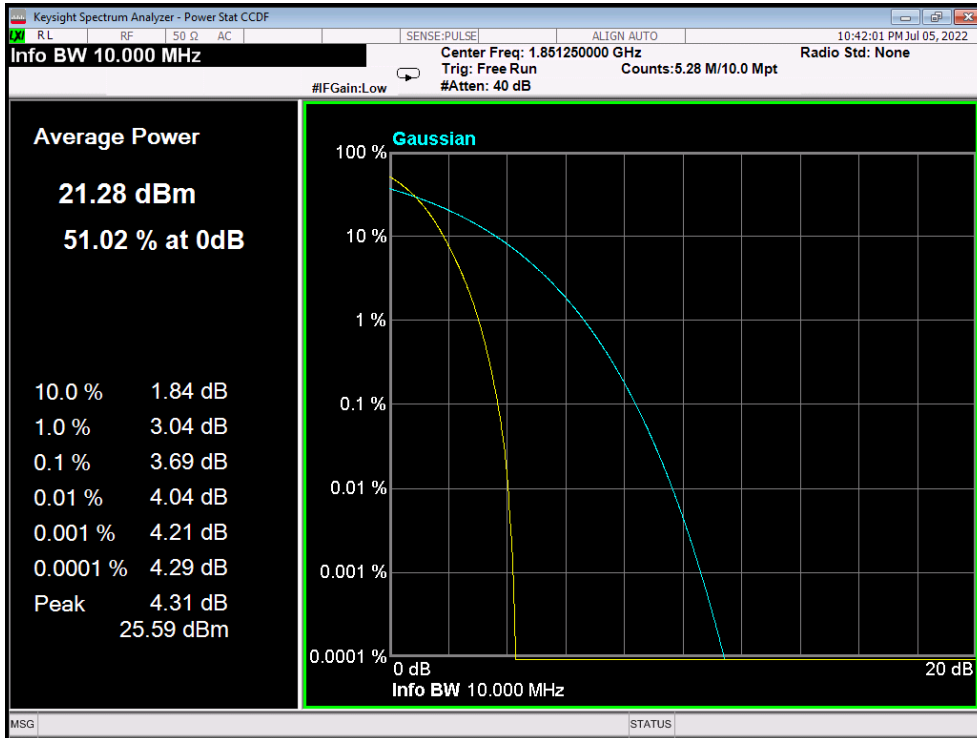

CDMA2000 BC0 Channel 1013

CDMA2000 BC0 Channel 384

CDMA2000 BC0 Channel 777

CDMA2000 BC1 Channel 25

CDMA2000 BC1 Channel 600

CDMA2000 BC1 Channel 1175

Occupied bandwidth

Band	Channel	Frequency (MHz)	99% OBW (kHz)	-26dB EBW (kHz)	Verdict
CDMA2000 BC0	1013	824.7	1270.3	1441	PASS
CDMA2000 BC0	384	836.52	1272.0	1433	PASS
CDMA2000 BC0	777	848.31	1269.2	1453	PASS
CDMA2000 BC1	25	1851.25	1276.4	1449	PASS
CDMA2000 BC1	600	1880	1268.9	1442	PASS
CDMA2000 BC1	1175	1908.75	1271.9	1437	PASS

CDMA2000 BC0 Channel 1013

CDMA2000 BC0 Channel 384

CDMA2000 BC0 Channel 777

CDMA2000 BC1 Channel 25

CDMA2000 BC1 Channel 600

CDMA2000 BC1 Channel 1175

Band edge

Band	Channel	Frequency (MHz)	Spur Freq (MHz)	Spur Level (dBm)	Limit (dBm)	Verdict
CDMA2000 BC0	1013	824.7	824	-17.280	-13	PASS
CDMA2000 BC0	777	848.31	849	-14.305	-13	PASS
CDMA2000 BC1	25	1851.25	1850	-31.046	-13	PASS
CDMA2000 BC1	1175	1908.75	1910	-29.669	-13	PASS