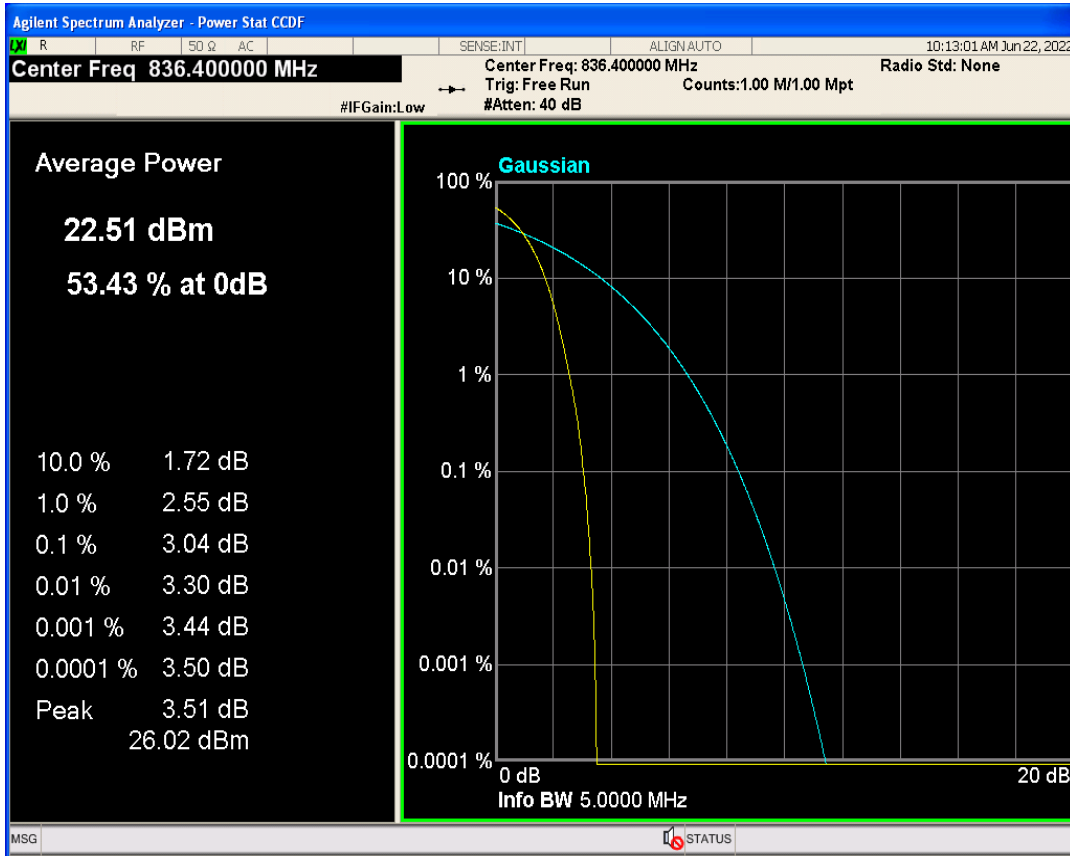

WCDMA Band2 Channel=9262

WCDMA Band2 Channel=9400

WCDMA Band2 Channel=9538

WCDMA Band4 Channel=1413

WCDMA Band5 Channel=4132

WCDMA Band5 Channel=4233

WCDMA Band5 Channel=4182

04 Occupied bandwidth