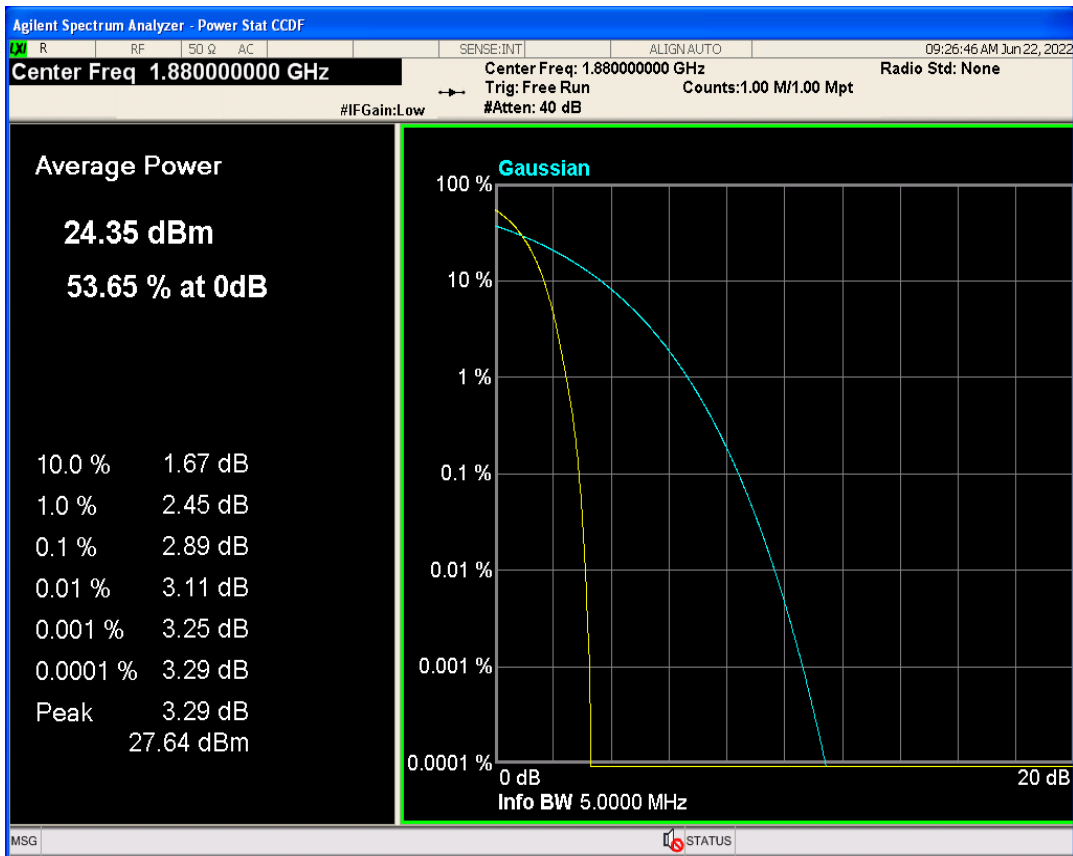

WCDMA Band2 Channel=9400