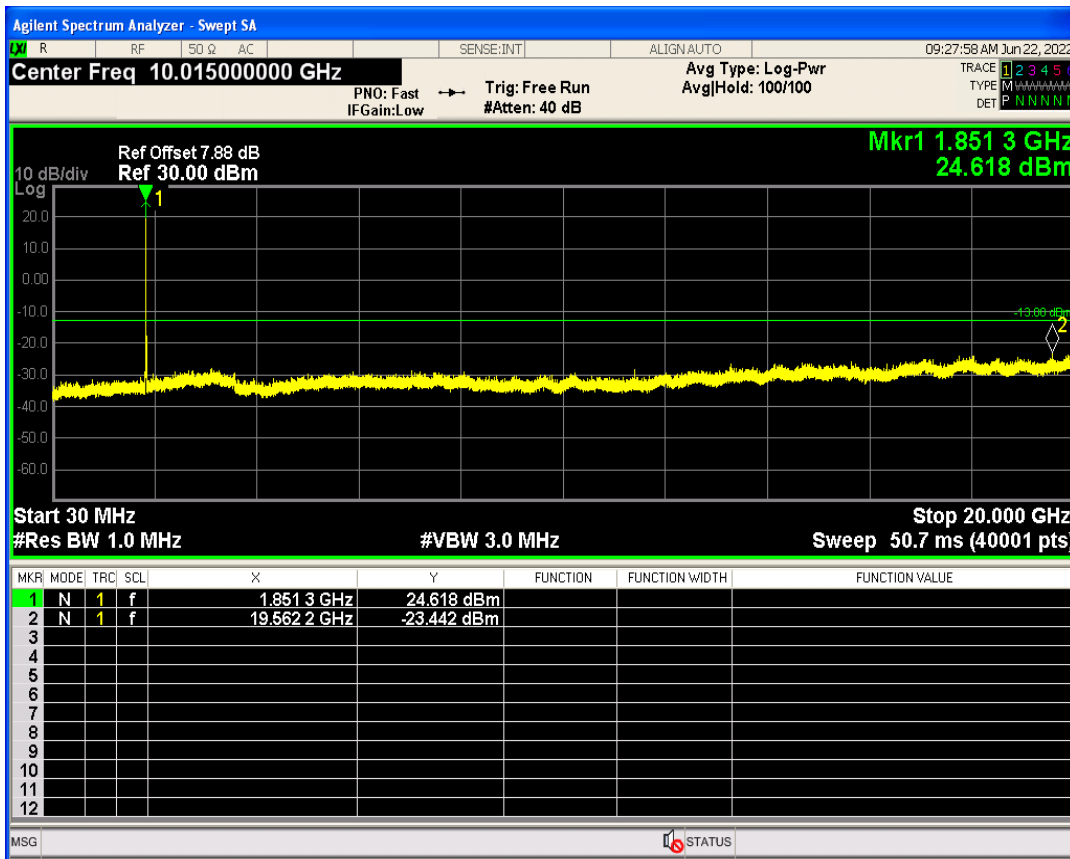

WCDMA Band2 Channel=9538

WCDMA Band2 Channel=9262

WCDMA Band4 Channel=1312

WCDMA Band4 Channel=1513

WCDMA Band5 Channel=4233

06 Out-of-band emissions

Band	Channel	Frequency (MHz)	Spur Freq (MHz)	Spur Level (dBm)	Limit (dBm)	Verdict
WCDMA Band2	9262	1852.4	19562.16	-23.44	-13	PASS
WCDMA Band2	9400	1880	19673.99	-23.79	-13	PASS
WCDMA Band2	9538	1907.6	19078.38	-23.62	-13	PASS
WCDMA Band4	1312	1712.4	19931.10	-23.76	-13	PASS
WCDMA Band4	1413	1732.6	19922.12	-23.46	-13	PASS
WCDMA Band4	1513	1752.6	19896.16	-23.67	-13	PASS
WCDMA Band5	4132	826.4	2996.32	-29.81	-13	PASS
WCDMA Band5	4182	836.4	2702.96	-29.97	-13	PASS
WCDMA Band5	4233	846.6	3170.30	-29.41	-13	PASS

WCDMA Band2 Channel=9262

WCDMA Band2 Channel=9538

WCDMA Band2 Channel=9400

WCDMA Band4 Channel=1413

WCDMA Band4 Channel=1312

WCDMA Band4 Channel=1513

WCDMA Band5 Channel=4132

WCDMA Band5 Channel=4182