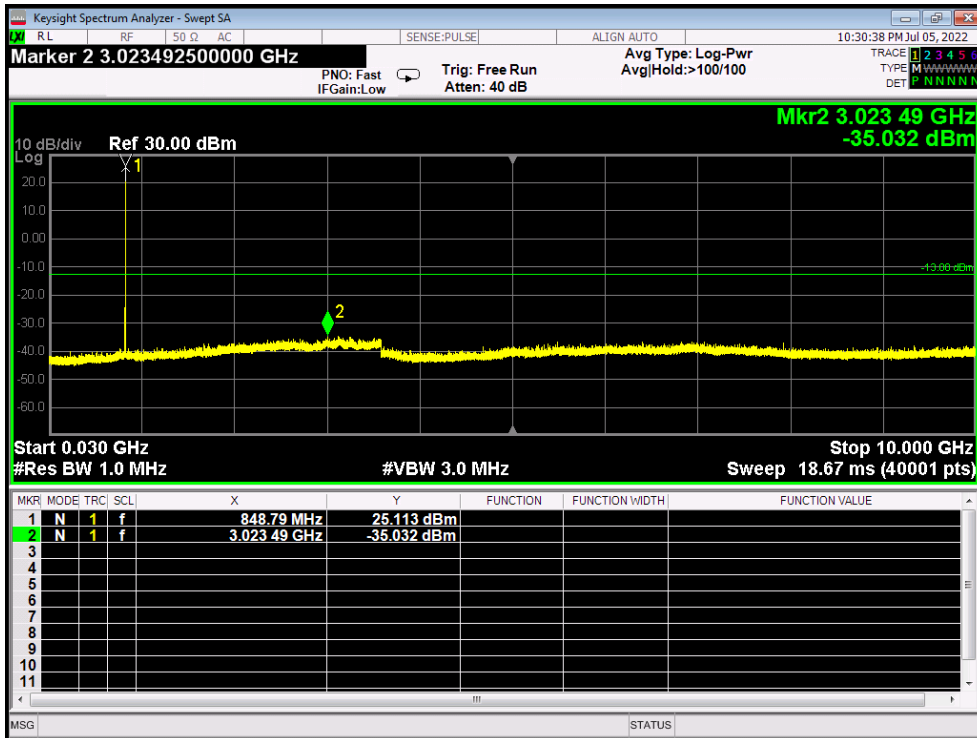

CDMA2000 BC0 Channel 777