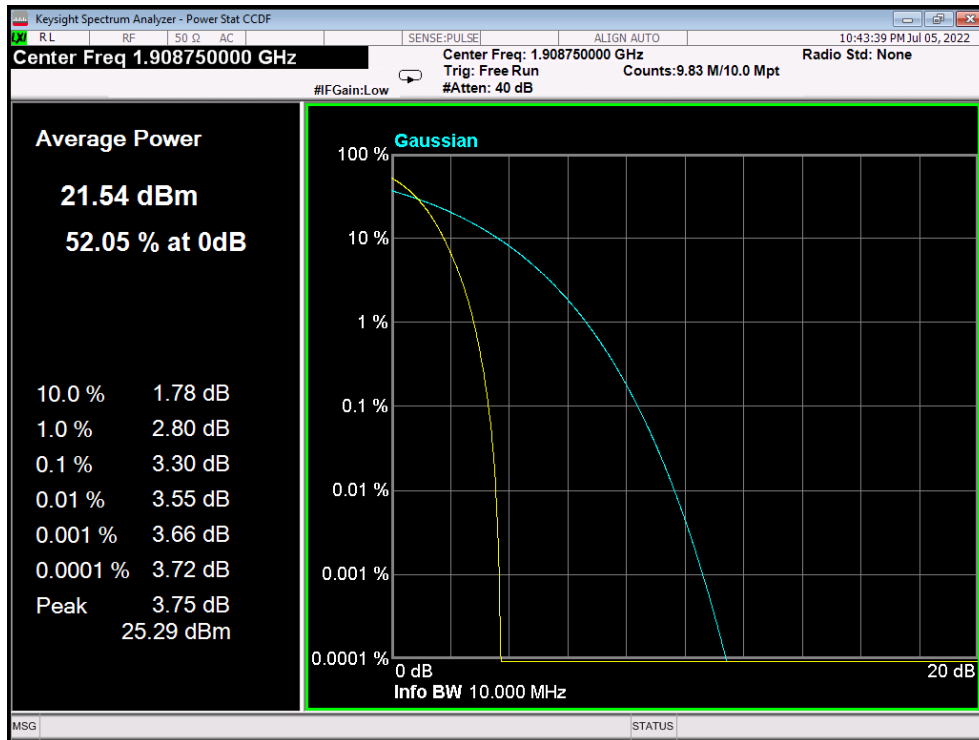

CDMA2000 BC0 Channel 1013

CDMA2000 BC0 Channel 384

CDMA2000 BC0 Channel 777

CDMA2000 BC1 Channel 25

CDMA2000 BC1 Channel 600

CDMA2000 BC1 Channel 1175

Occupied bandwidth

Band	Channel	Frequency (MHz)	99% OBW (kHz)	-26dB EBW (kHz)	Verdict
CDMA2000 BC0	1013	824.7	1270.3	1441	PASS
CDMA2000 BC0	384	836.52	1272.0	1433	PASS
CDMA2000 BC0	777	848.31	1269.2	1453	PASS
CDMA2000 BC1	25	1851.25	1276.4	1449	PASS
CDMA2000 BC1	600	1880	1268.9	1442	PASS
CDMA2000 BC1	1175	1908.75	1271.9	1437	PASS

CDMA2000 BC0 Channel 1013

CDMA2000 BC0 Channel 384

CDMA2000 BC0 Channel 777

CDMA2000 BC1 Channel 25

CDMA2000 BC1 Channel 600

CDMA2000 BC1 Channel 1175

Band edge

Band	Channel	Frequency (MHz)	Spur Freq (MHz)	Spur Level (dBm)	Limit (dBm)	Verdict
CDMA2000 BC0	1013	824.7	824	-17.280	-13	PASS
CDMA2000 BC0	777	848.31	849	-14.305	-13	PASS
CDMA2000 BC1	25	1851.25	1850	-31.046	-13	PASS
CDMA2000 BC1	1175	1908.75	1910	-29.669	-13	PASS