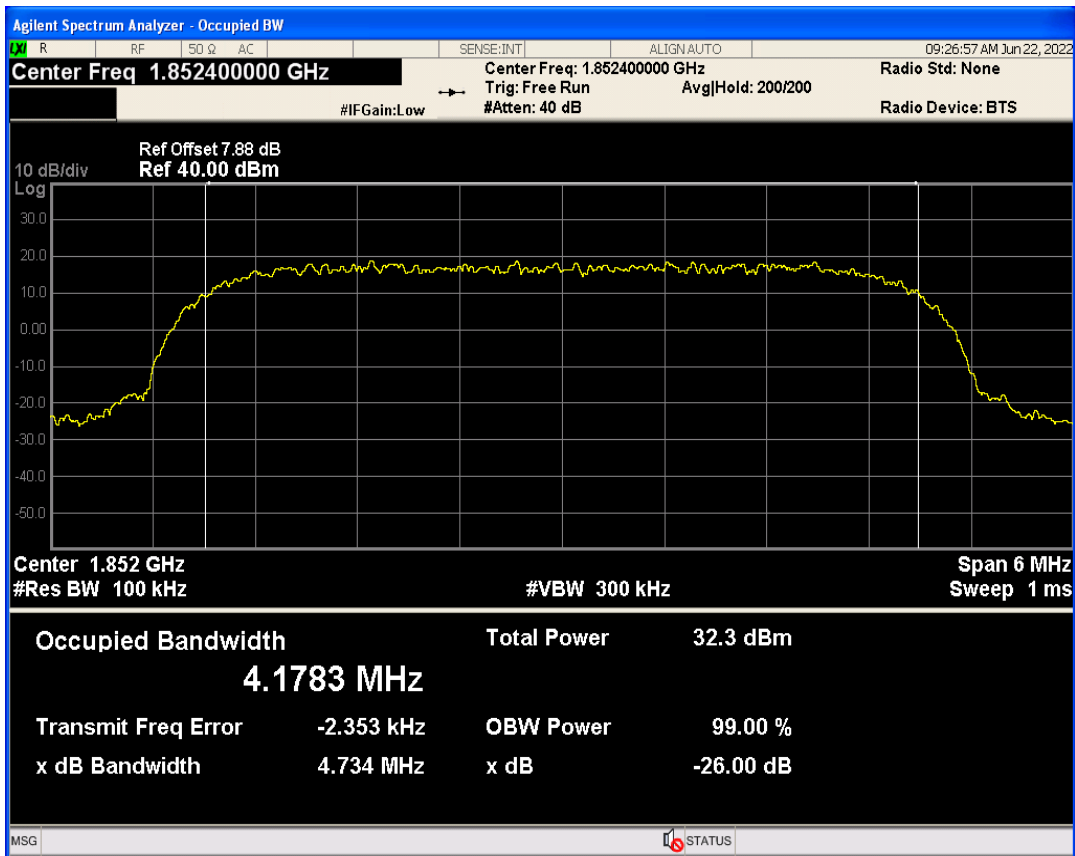

WCDMA Band2 Channel=9262