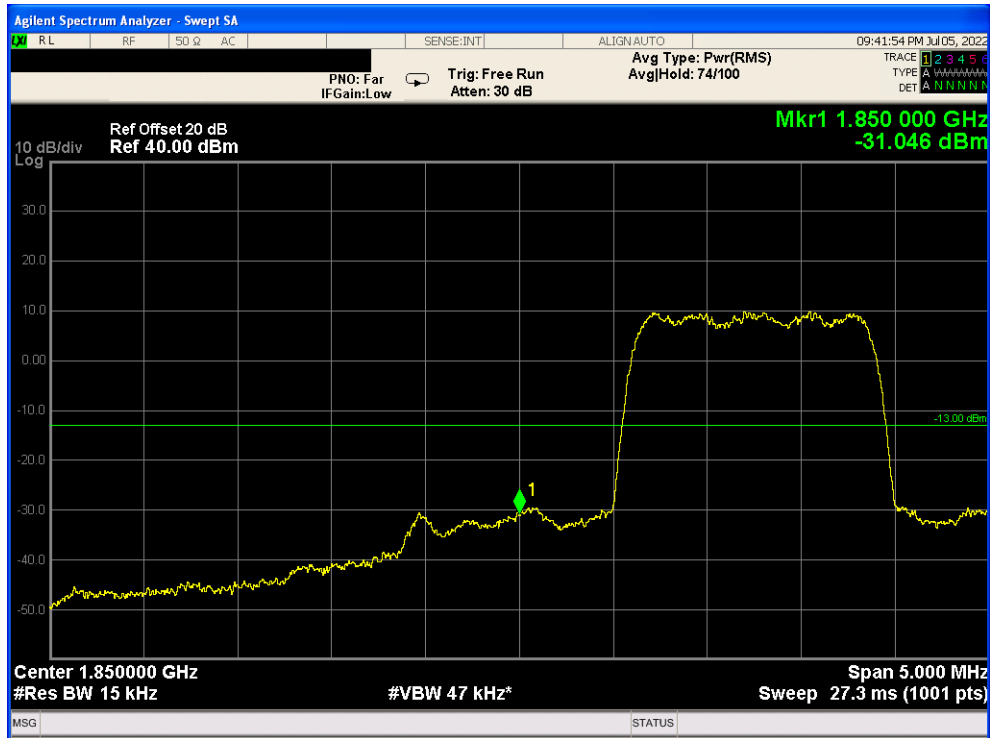

CDMA2000 BC1 Channel 25