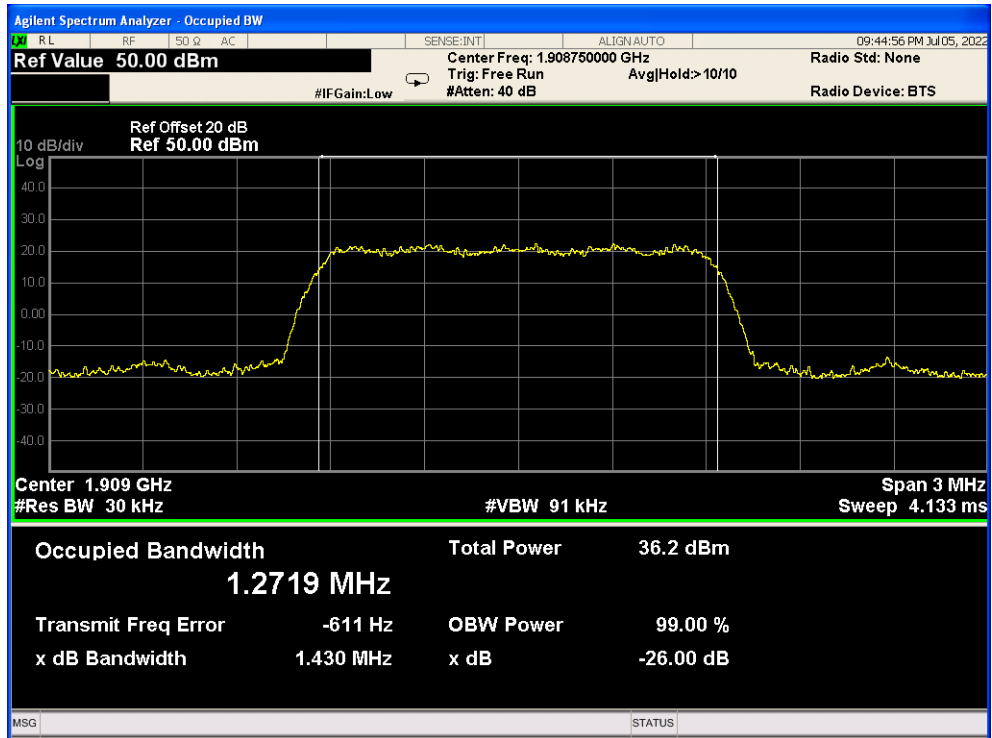

CDMA2000 BC0 Channel 1013

CDMA2000 BC0 Channel 384

CDMA2000 BC0 Channel 777

CDMA2000 BC1 Channel 25

CDMA2000 BC1 Channel 600

CDMA2000 BC1 Channel 1175

Band edge

Band	Channel	Frequency (MHz)	Spur Freq (MHz)	Spur Level (dBm)	Limit (dBm)	Verdict
CDMA2000 BC0	1013	824.7	824	-17.280	-13	PASS
CDMA2000 BC0	777	848.31	849	-14.305	-13	PASS
CDMA2000 BC1	25	1851.25	1850	-31.046	-13	PASS
CDMA2000 BC1	1175	1908.75	1910	-29.669	-13	PASS