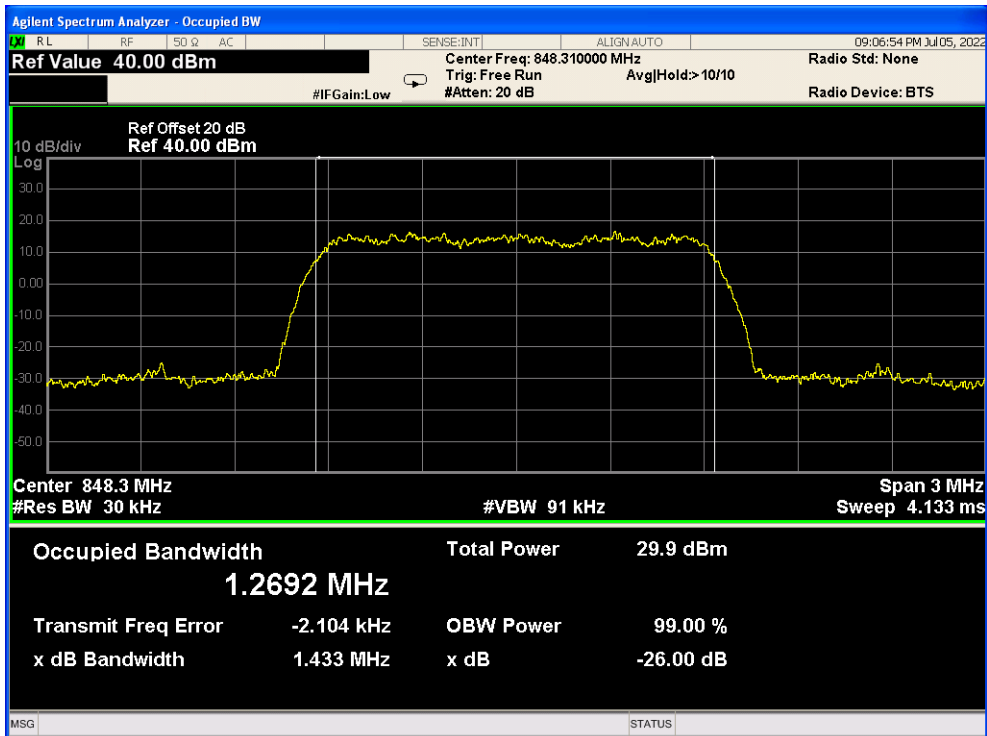

CDMA2000 BC0 Channel 1013

CDMA2000 BC0 Channel 384

CDMA2000 BC0 Channel 777

CDMA2000 BC1 Channel 25

CDMA2000 BC1 Channel 600

CDMA2000 BC1 Channel 1175

Occupied bandwidth

Band	Channel	Frequency (MHz)	99% OBW (kHz)	-26dB EBW (kHz)	Verdict
CDMA2000 BC0	1013	824.7	1270.3	1441	PASS
CDMA2000 BC0	384	836.52	1272.0	1433	PASS
CDMA2000 BC0	777	848.31	1269.2	1453	PASS
CDMA2000 BC1	25	1851.25	1276.4	1449	PASS
CDMA2000 BC1	600	1880	1268.9	1442	PASS
CDMA2000 BC1	1175	1908.75	1271.9	1437	PASS

CDMA2000 BC0 Channel 1013

CDMA2000 BC0 Channel 384

CDMA2000 BC0 Channel 777

CDMA2000 BC1 Channel 25

CDMA2000 BC1 Channel 600

CDMA2000 BC1 Channel 1175

Band edge

Band	Channel	Frequency (MHz)	Spur Freq (MHz)	Spur Level (dBm)	Limit (dBm)	Verdict
CDMA2000 BC0	1013	824.7	824	-17.280	-13	PASS
CDMA2000 BC0	777	848.31	849	-14.305	-13	PASS
CDMA2000 BC1	25	1851.25	1850	-31.046	-13	PASS
CDMA2000 BC1	1175	1908.75	1910	-29.669	-13	PASS