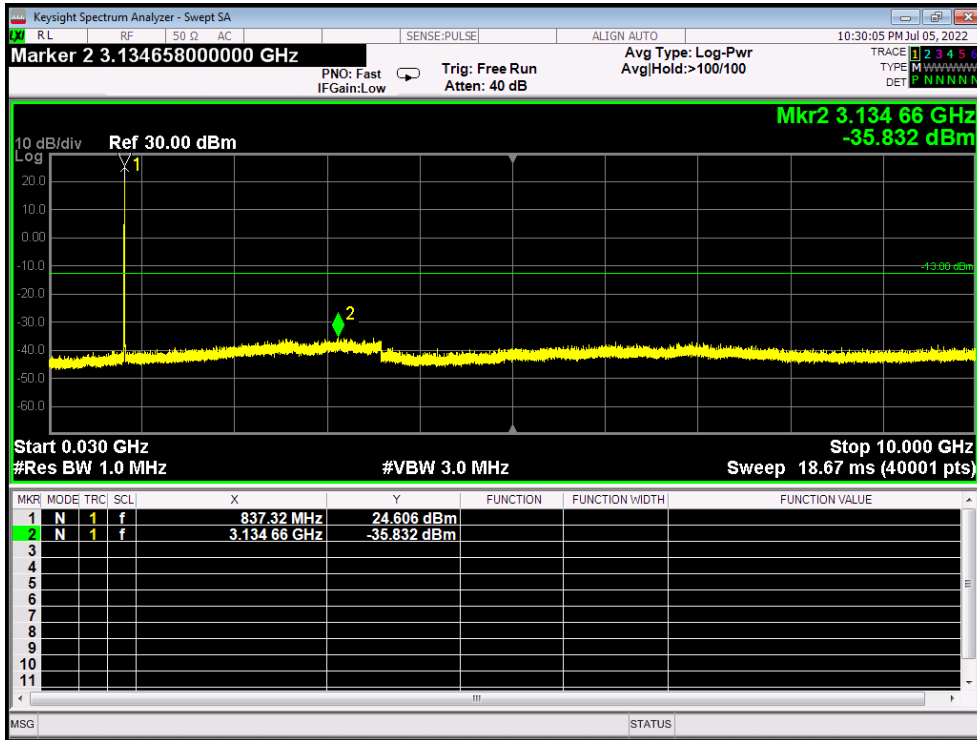

CDMA2000 BC0 Channel 384