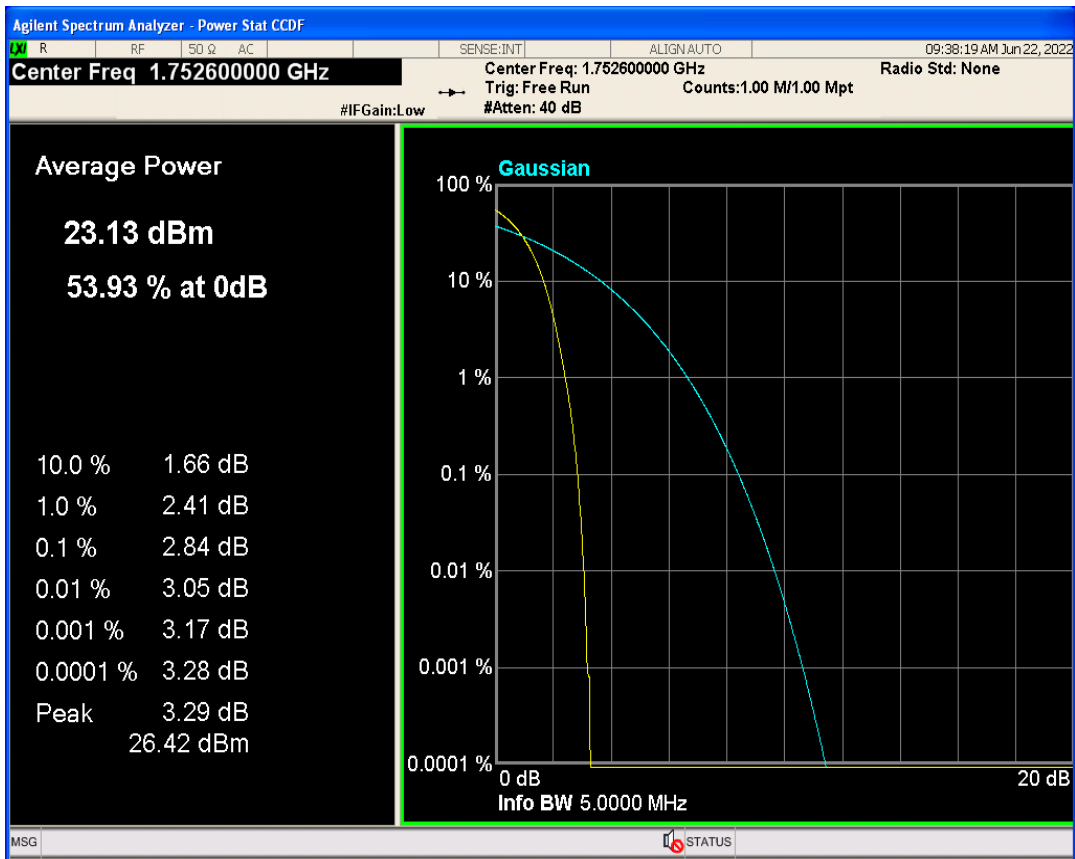

WCDMA Band2 Channel=9262

WCDMA Band2 Channel=9400

WCDMA Band2 Channel=9538

WCDMA Band4 Channel=1413

WCDMA Band5 Channel=4132

WCDMA Band5 Channel=4233

WCDMA Band5 Channel=4182

04 Occupied bandwidth