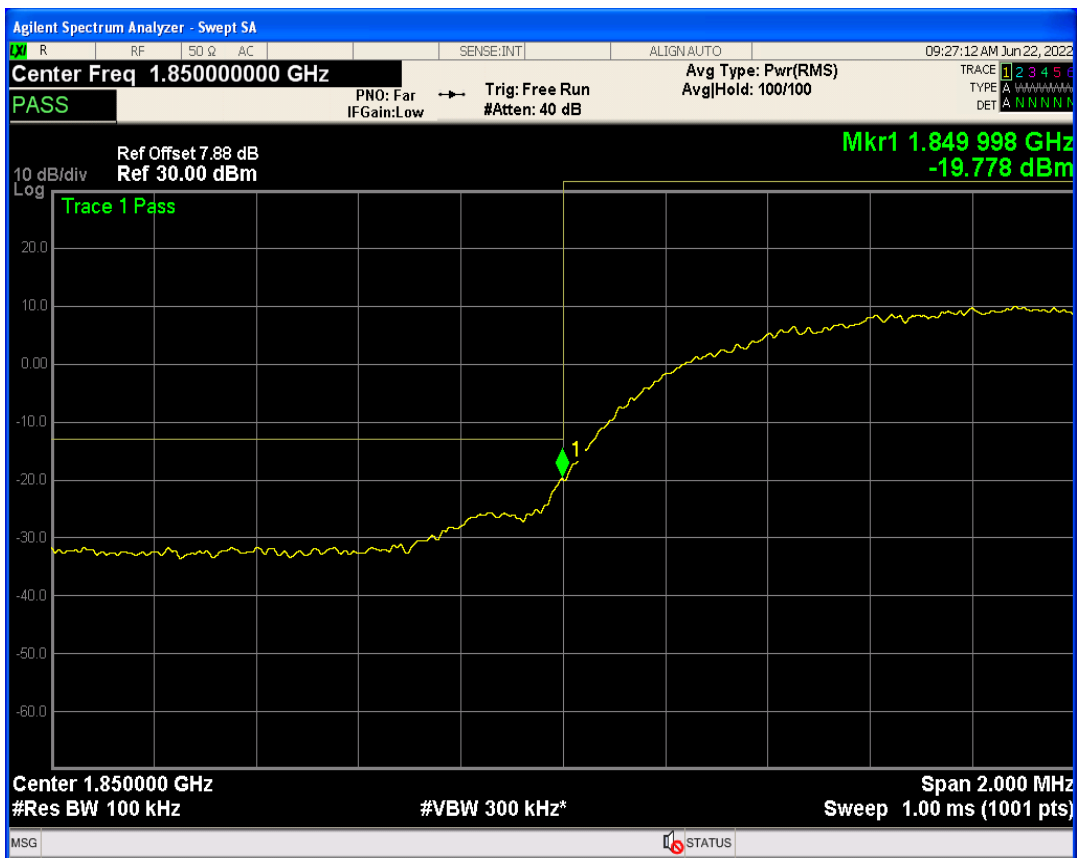

WCDMA Band5 Channel=4233

05 Band edge

Band	Channel	Frequency (MHz)	Spur Freq (MHz)	Spur Level (dBm)	Limit (dBm)	Verdict
WCDMA Band2	9262	1852.4	1850.00	-19.77	-13	PASS
WCDMA Band2	9538	1907.6	1910.00	-21.40	-13	PASS
WCDMA Band4	1312	1712.4	1710.00	-22.54	-13	PASS
WCDMA Band4	1513	1752.6	1755.00	-21.67	-13	PASS
WCDMA Band5	4233	846.6	849.01	-24.21	-13	PASS

WCDMA Band2 Channel=9538

WCDMA Band2 Channel=9262

WCDMA Band4 Channel=1312

WCDMA Band4 Channel=1513

WCDMA Band5 Channel=4233

06 Out-of-band emissions

Band	Channel	Frequency (MHz)	Spur Freq (MHz)	Spur Level (dBm)	Limit (dBm)	Verdict
WCDMA Band2	9262	1852.4	19562.16	-23.44	-13	PASS
WCDMA Band2	9400	1880	19673.99	-23.79	-13	PASS
WCDMA Band2	9538	1907.6	19078.38	-23.62	-13	PASS
WCDMA Band4	1312	1712.4	19931.10	-23.76	-13	PASS
WCDMA Band4	1413	1732.6	19922.12	-23.46	-13	PASS
WCDMA Band4	1513	1752.6	19896.16	-23.67	-13	PASS
WCDMA Band5	4132	826.4	2996.32	-29.81	-13	PASS
WCDMA Band5	4182	836.4	2702.96	-29.97	-13	PASS
WCDMA Band5	4233	846.6	3170.30	-29.41	-13	PASS