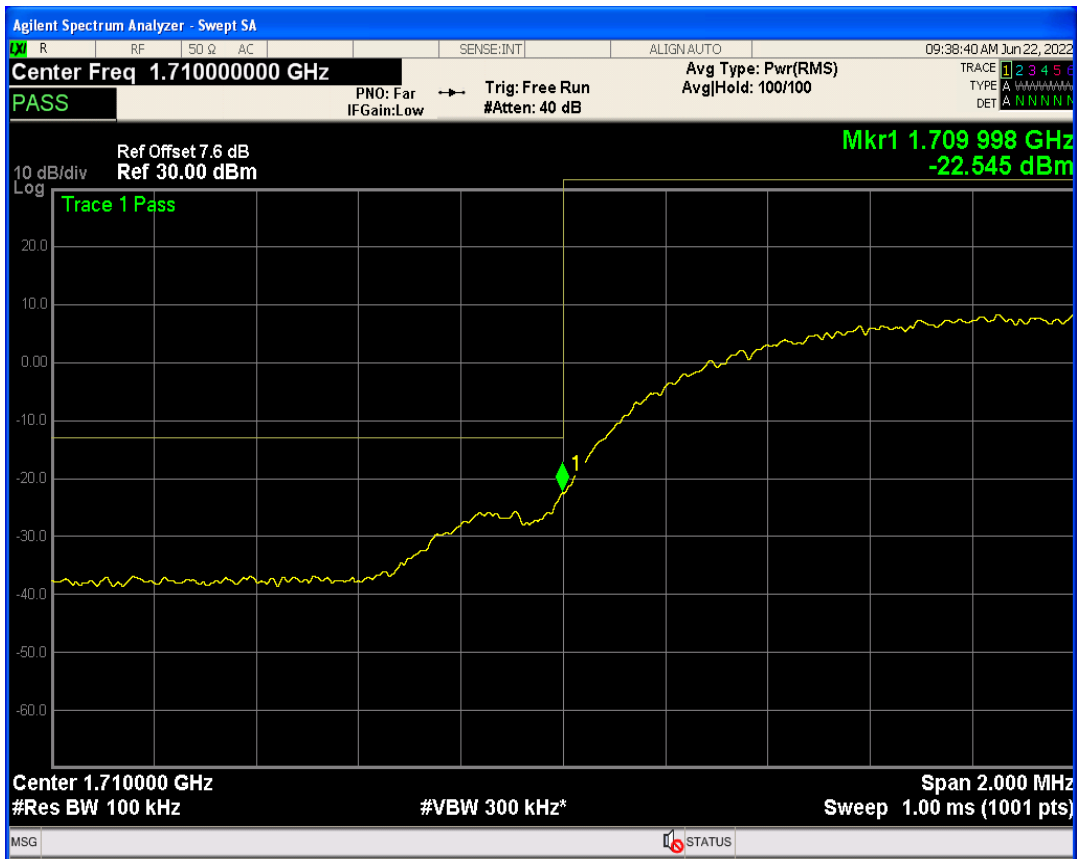

WCDMA Band5 Channel=4233

05 Band edge

Band	Channel	Frequency (MHz)	Spur Freq (MHz)	Spur Level (dBm)	Limit (dBm)	Verdict
WCDMA Band2	9262	1852.4	1850.00	-19.77	-13	PASS
WCDMA Band2	9538	1907.6	1910.00	-21.40	-13	PASS
WCDMA Band4	1312	1712.4	1710.00	-22.54	-13	PASS
WCDMA Band4	1513	1752.6	1755.00	-21.67	-13	PASS
WCDMA Band5	4233	846.6	849.01	-24.21	-13	PASS

WCDMA Band2 Channel=9538

WCDMA Band2 Channel=9262

WCDMA Band4 Channel=1312

WCDMA Band4 Channel=1513

WCDMA Band5 Channel=4233

06 Out-of-band emissions

Band	Channel	Frequency (MHz)	Spur Freq (MHz)	Spur Level (dBm)	Limit (dBm)	Verdict
WCDMA Band2	9262	1852.4	19562.16	-23.44	-13	PASS
WCDMA Band2	9400	1880	19673.99	-23.79	-13	PASS
WCDMA Band2	9538	1907.6	19078.38	-23.62	-13	PASS
WCDMA Band4	1312	1712.4	19931.10	-23.76	-13	PASS
WCDMA Band4	1413	1732.6	19922.12	-23.46	-13	PASS
WCDMA Band4	1513	1752.6	19896.16	-23.67	-13	PASS
WCDMA Band5	4132	826.4	2996.32	-29.81	-13	PASS
WCDMA Band5	4182	836.4	2702.96	-29.97	-13	PASS
WCDMA Band5	4233	846.6	3170.30	-29.41	-13	PASS