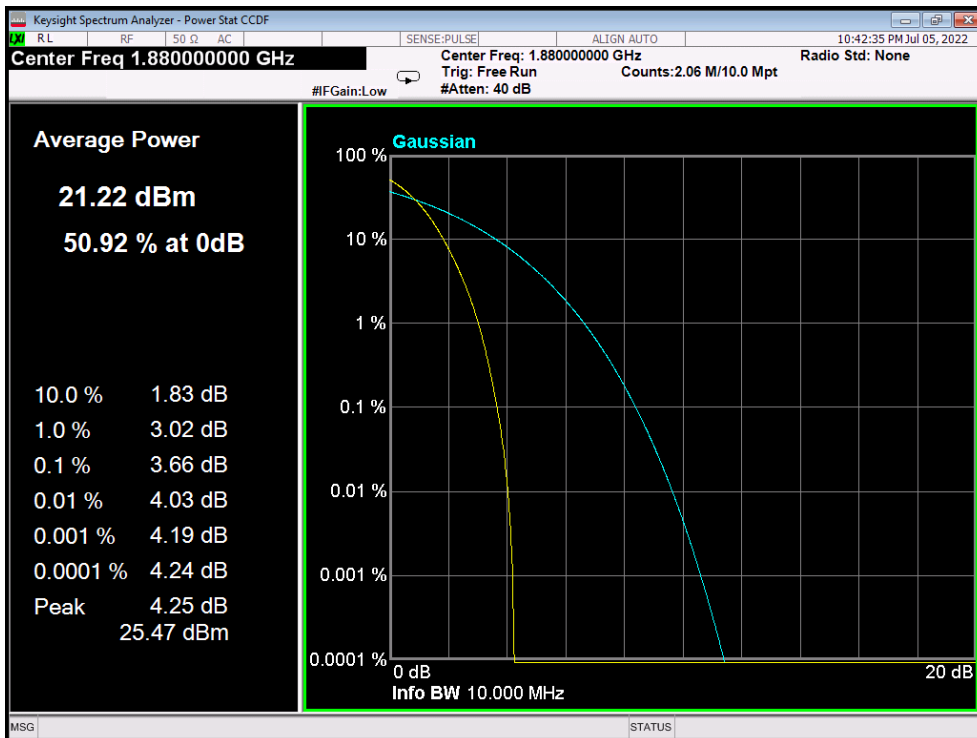

CDMA2000 BC0 Channel 1013

CDMA2000 BC0 Channel 384

CDMA2000 BC0 Channel 777

CDMA2000 BC1 Channel 25

CDMA2000 BC1 Channel 600

CDMA2000 BC1 Channel 1175

Occupied bandwidth

Band	Channel	Frequency (MHz)	99% OBW (kHz)	-26dB EBW (kHz)	Verdict
CDMA2000 BC0	1013	824.7	1270.3	1441	PASS
CDMA2000 BC0	384	836.52	1272.0	1433	PASS
CDMA2000 BC0	777	848.31	1269.2	1453	PASS
CDMA2000 BC1	25	1851.25	1276.4	1449	PASS
CDMA2000 BC1	600	1880	1268.9	1442	PASS
CDMA2000 BC1	1175	1908.75	1271.9	1437	PASS

CDMA2000 BC0 Channel 1013

CDMA2000 BC0 Channel 384

CDMA2000 BC0 Channel 777

CDMA2000 BC1 Channel 25

CDMA2000 BC1 Channel 600

CDMA2000 BC1 Channel 1175

Band edge

Band	Channel	Frequency (MHz)	Spur Freq (MHz)	Spur Level (dBm)	Limit (dBm)	Verdict
CDMA2000 BC0	1013	824.7	824	-17.280	-13	PASS
CDMA2000 BC0	777	848.31	849	-14.305	-13	PASS
CDMA2000 BC1	25	1851.25	1850	-31.046	-13	PASS
CDMA2000 BC1	1175	1908.75	1910	-29.669	-13	PASS