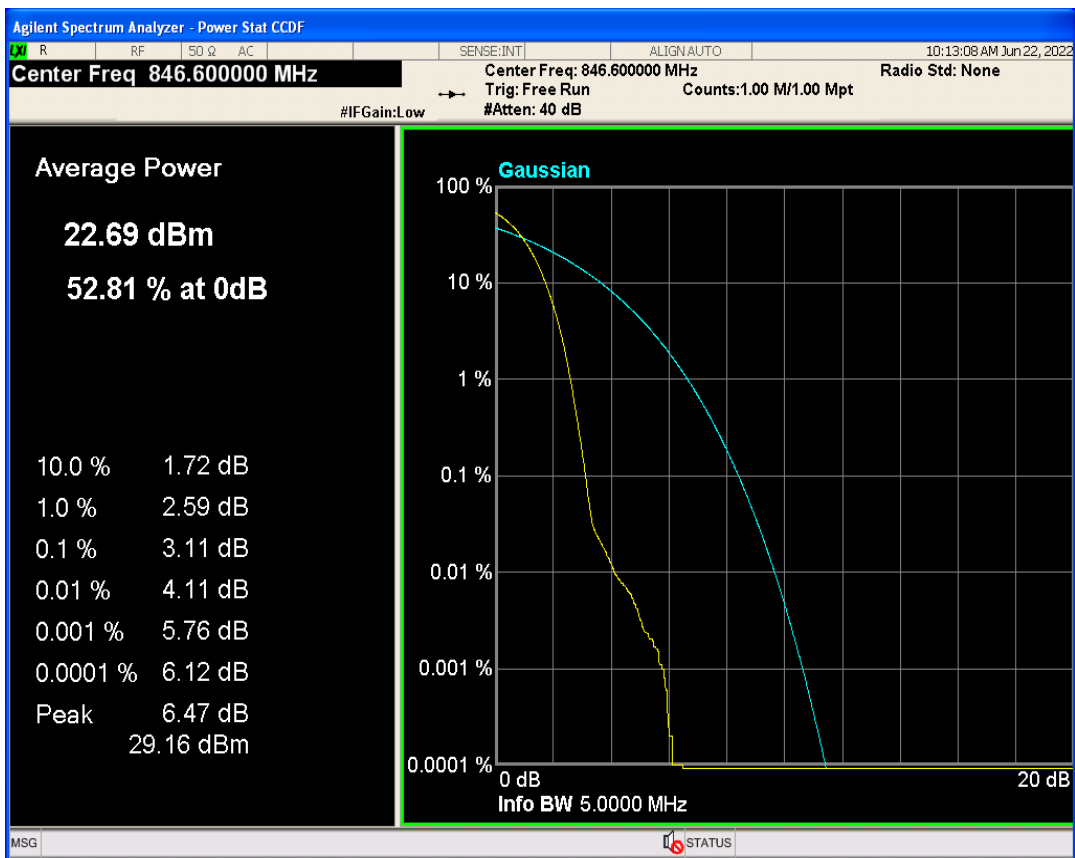

WCDMA Band2 Channel=9262

WCDMA Band2 Channel=9400

WCDMA Band2 Channel=9538

WCDMA Band4 Channel=1413

WCDMA Band5 Channel=4132

WCDMA Band5 Channel=4233

WCDMA Band5 Channel=4182

04 Occupied bandwidth