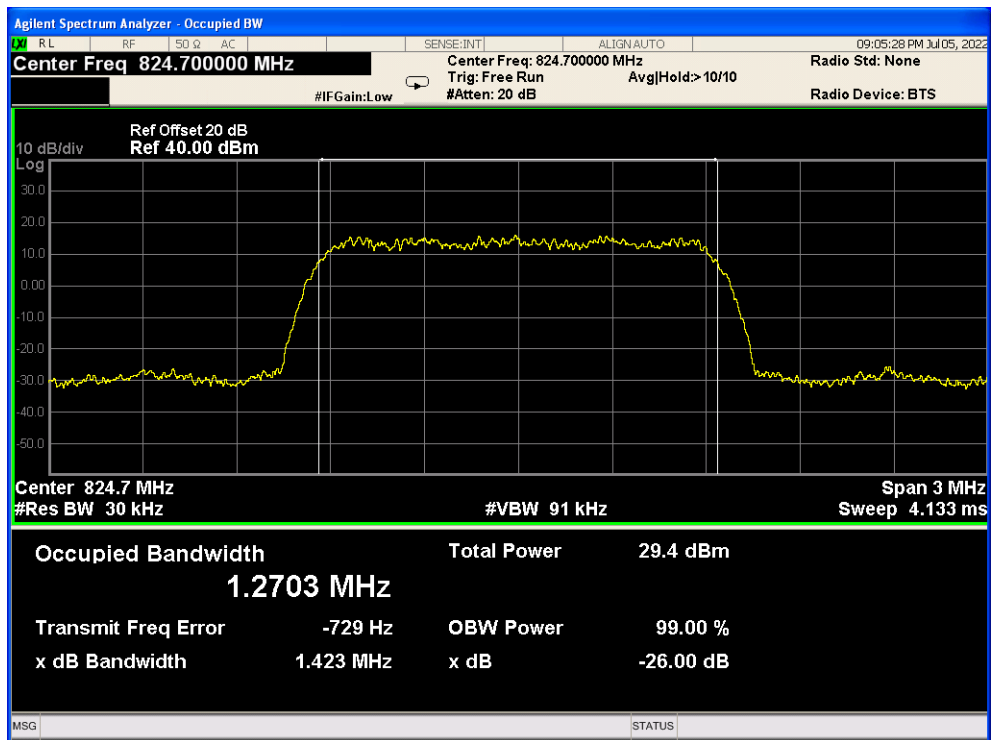

Occupied bandwidth

Band	Channel	Frequency (MHz)	99% OBW (kHz)	-26dB EBW (kHz)	Verdict
CDMA2000 BC0	1013	824.7	1270.3	1441	PASS
CDMA2000 BC0	384	836.52	1272.0	1433	PASS
CDMA2000 BC0	777	848.31	1269.2	1453	PASS
CDMA2000 BC1	25	1851.25	1276.4	1449	PASS
CDMA2000 BC1	600	1880	1268.9	1442	PASS
CDMA2000 BC1	1175	1908.75	1271.9	1437	PASS

CDMA2000 BC0 Channel 1013