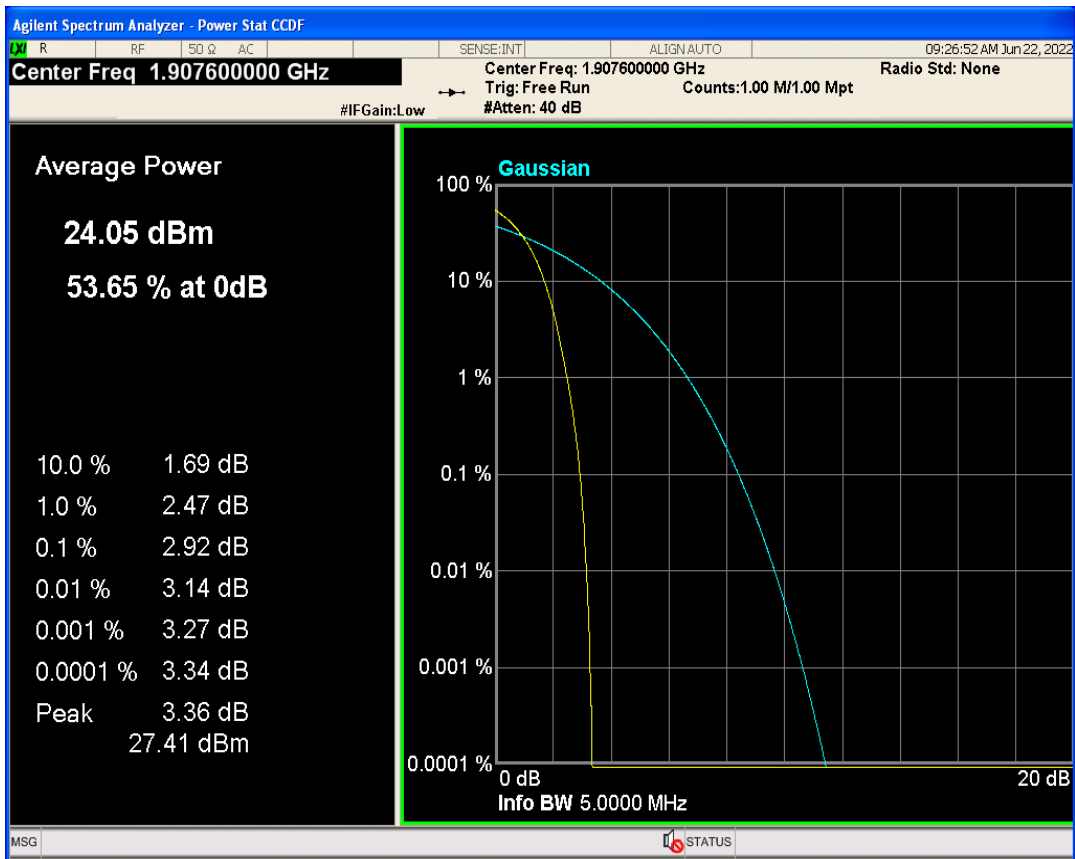

WCDMA Band2 Channel=9538