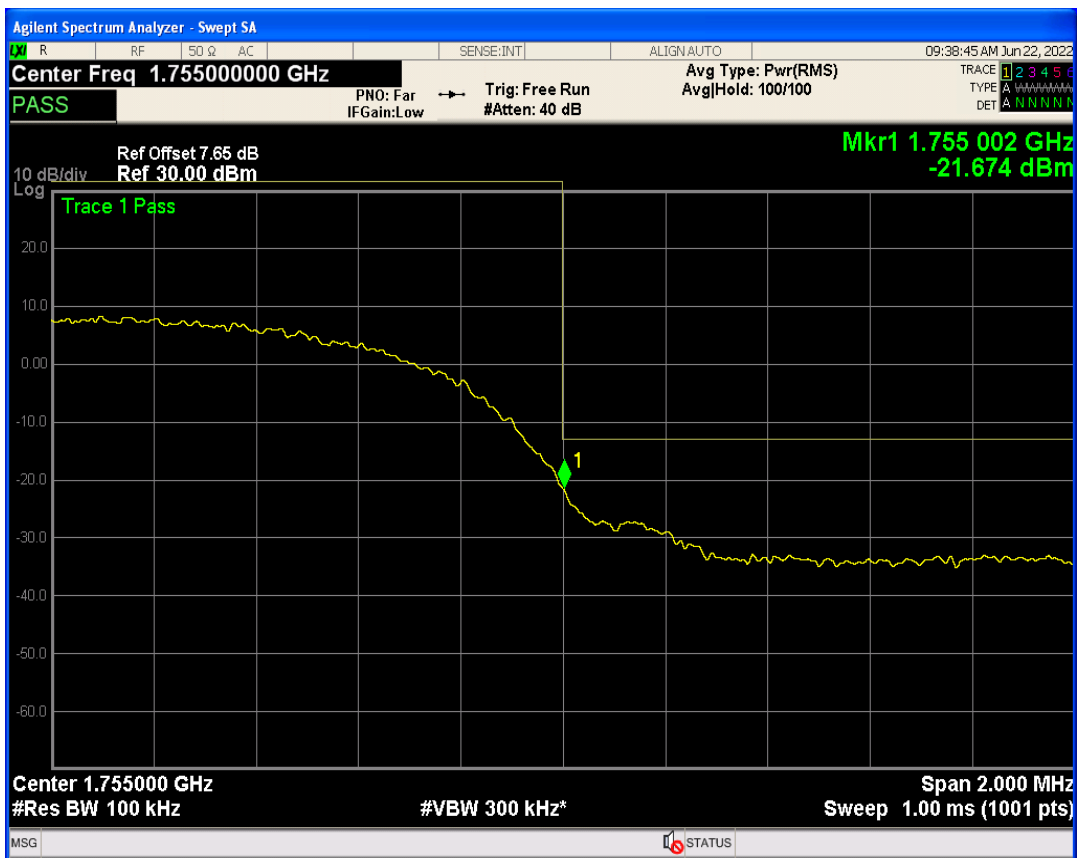

WCDMA Band2 Channel=9538

WCDMA Band2 Channel=9262

WCDMA Band4 Channel=1312

WCDMA Band4 Channel=1513

WCDMA Band5 Channel=4233

06 Out-of-band emissions

Band	Channel	Frequency (MHz)	Spur Freq (MHz)	Spur Level (dBm)	Limit (dBm)	Verdict
WCDMA Band2	9262	1852.4	19562.16	-23.44	-13	PASS
WCDMA Band2	9400	1880	19673.99	-23.79	-13	PASS
WCDMA Band2	9538	1907.6	19078.38	-23.62	-13	PASS
WCDMA Band4	1312	1712.4	19931.10	-23.76	-13	PASS
WCDMA Band4	1413	1732.6	19922.12	-23.46	-13	PASS
WCDMA Band4	1513	1752.6	19896.16	-23.67	-13	PASS
WCDMA Band5	4132	826.4	2996.32	-29.81	-13	PASS
WCDMA Band5	4182	836.4	2702.96	-29.97	-13	PASS
WCDMA Band5	4233	846.6	3170.30	-29.41	-13	PASS

WCDMA Band2 Channel=9262

WCDMA Band2 Channel=9538

WCDMA Band2 Channel=9400

WCDMA Band4 Channel=1413

WCDMA Band4 Channel=1312

WCDMA Band4 Channel=1513

WCDMA Band5 Channel=4132

WCDMA Band5 Channel=4182