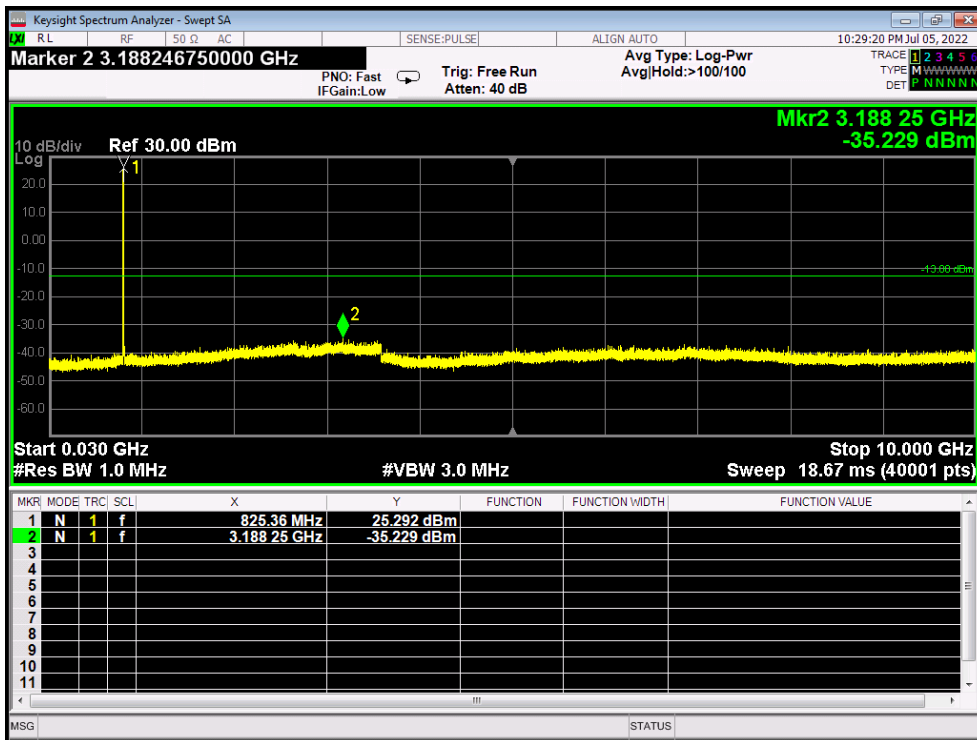

Out-of-band emissions

Note: CDMA2000 BC1 10GHz~20GHz the amplitude of spurious emission that is attenuated by more than 20dB below the permissible limit has no need to be reported.

Band	Channel	Frequency (MHz)	Spur Freq (MHz)	Spur Level (dBm)	Limit (dBm)	Verdict
CDMA2000 BC0	1013	824.7	9557.58	-35.229	-13	PASS
CDMA2000 BC0	384	836.52	9540.88	-35.832	-13	PASS
CDMA2000 BC0	777	848.31	9518.95	-35.032	-13	PASS
CDMA2000 BC1	25	1851.25	9554.09	-31.982	-13	PASS
CDMA2000 BC1	600	1880	9513.46	-33.188	-13	PASS
CDMA2000 BC1	1175	1908.75	9495.52	-33.134	-13	PASS

CDMA2000 BC0 Channel 1013