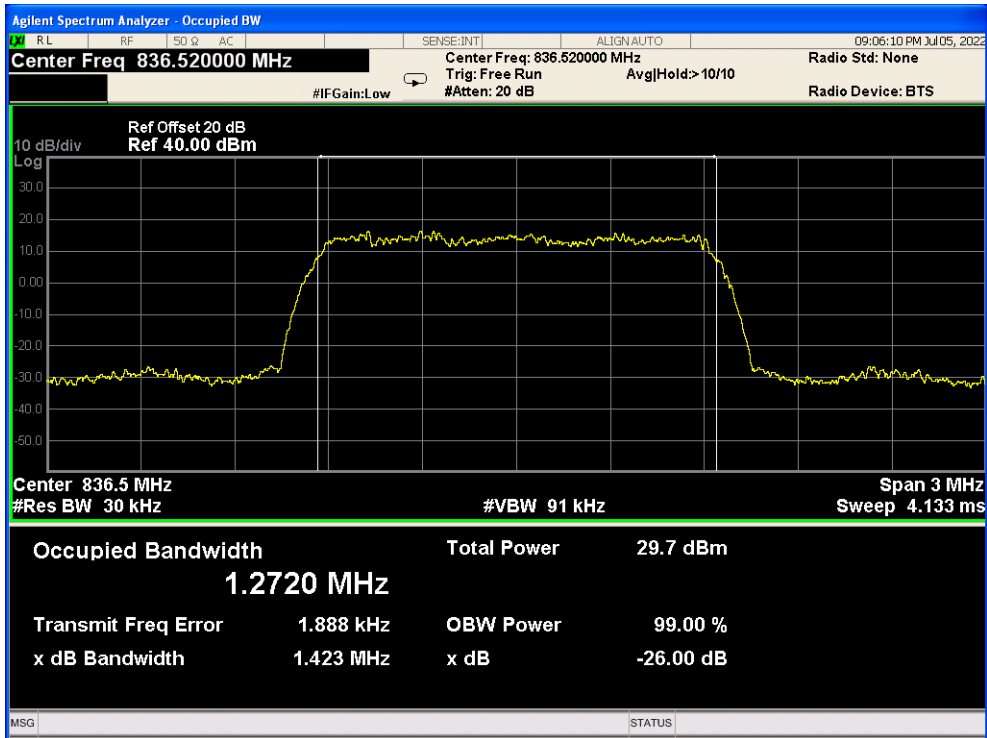

CDMA2000 BC0 Channel 384