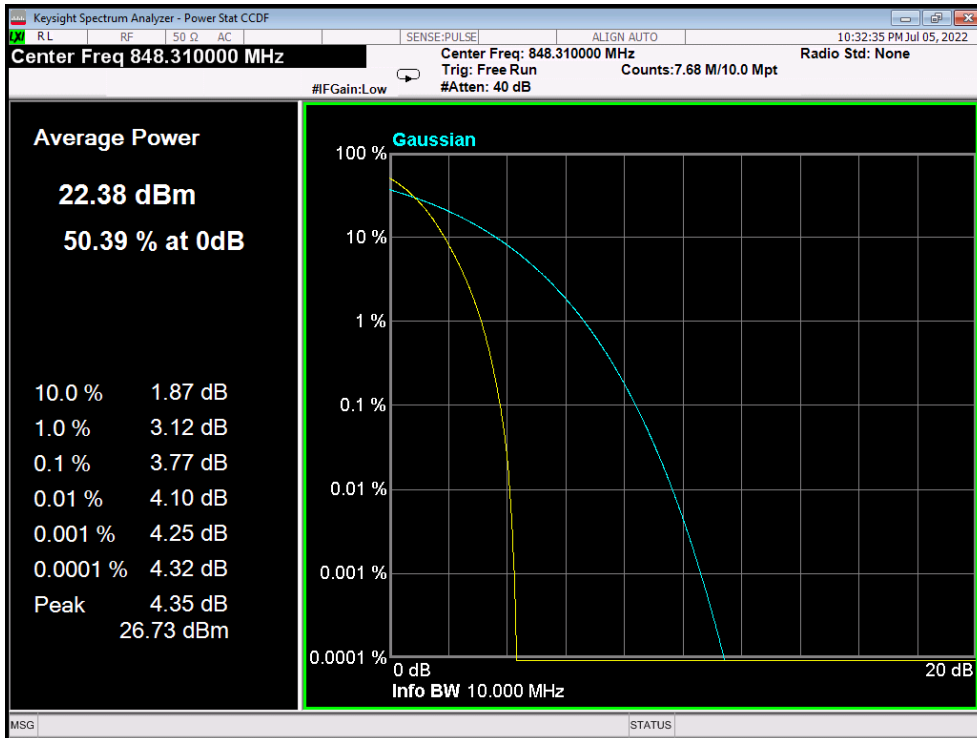

CDMA2000 BC0 Channel 777