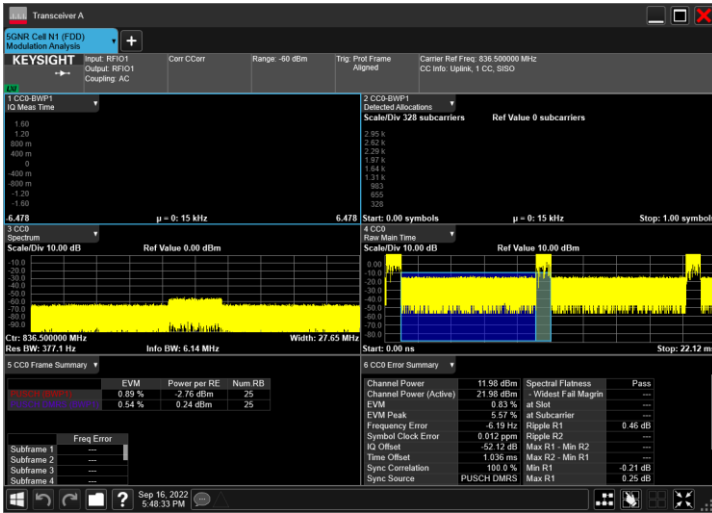

n5, TN/VH

n5_5MHz_15kHz_836.5MHz_DFT-s-OFDM QPSK_RB25@0