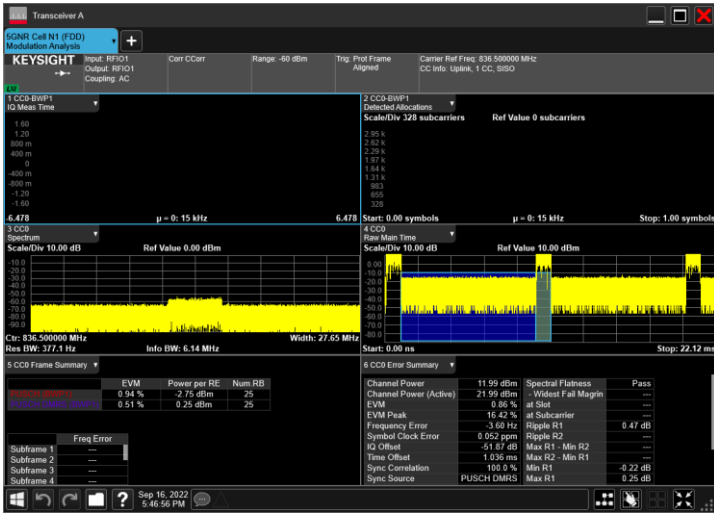

n5 , TN/VL

n5_5MHz_15kHz_836.5MHz_DFT-s-OFDM QPSK_RB25@0