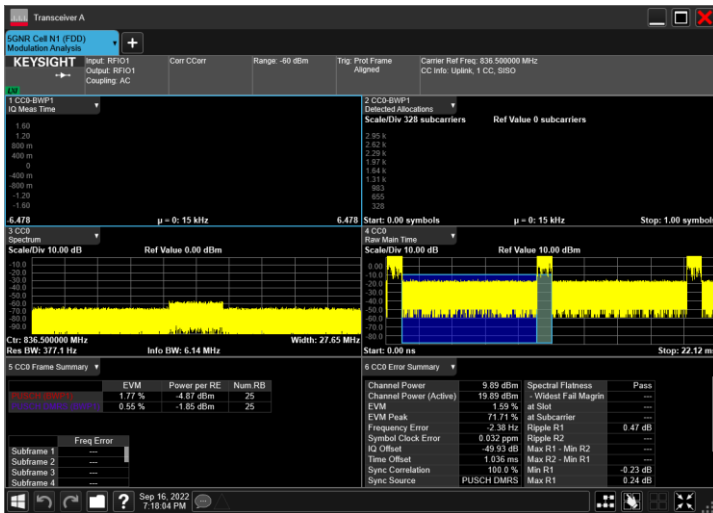

DC_2A_n5A , T1/VN

DC_2A_n5A_10MHz|5MHz_15kHz_1880MHz|836.5MHz_DFT
-s-OFDM QPSK_RB0|RB25@0