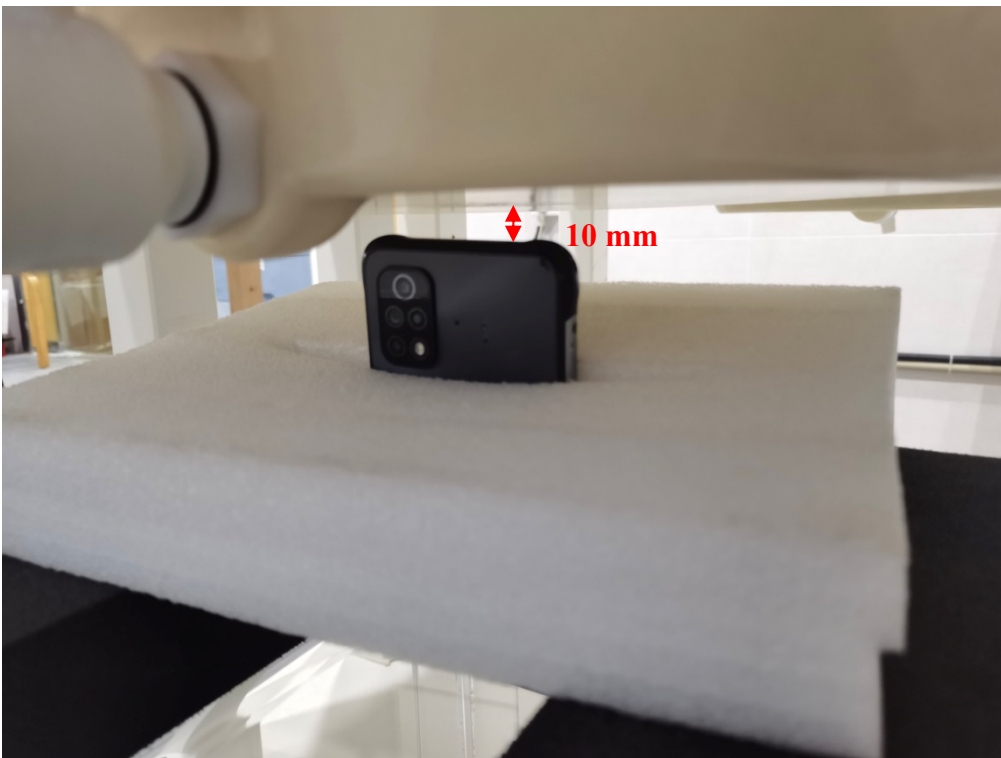

APPENDIX B EUT TEST POSITION PHOTOS

Liquid depth $\geq 15\text{cm}$

Phantom Type: Twin SAM Phantom ; Type: QD000 P40 CD; Serial: TP:1744

Head Left Cheek Setup Photo

Head Left Tilt Setup Photo

Head Right Check Setup Photo

Head Right Tilt Setup Photo

Body (Worn) Back Setup Photo (10mm)

Body Left Setup Photo (10mm)

Body Right Setup Photo (10mm)

Body Top Setup Photo (10mm)

Body Bottom Setup Photo (10mm)