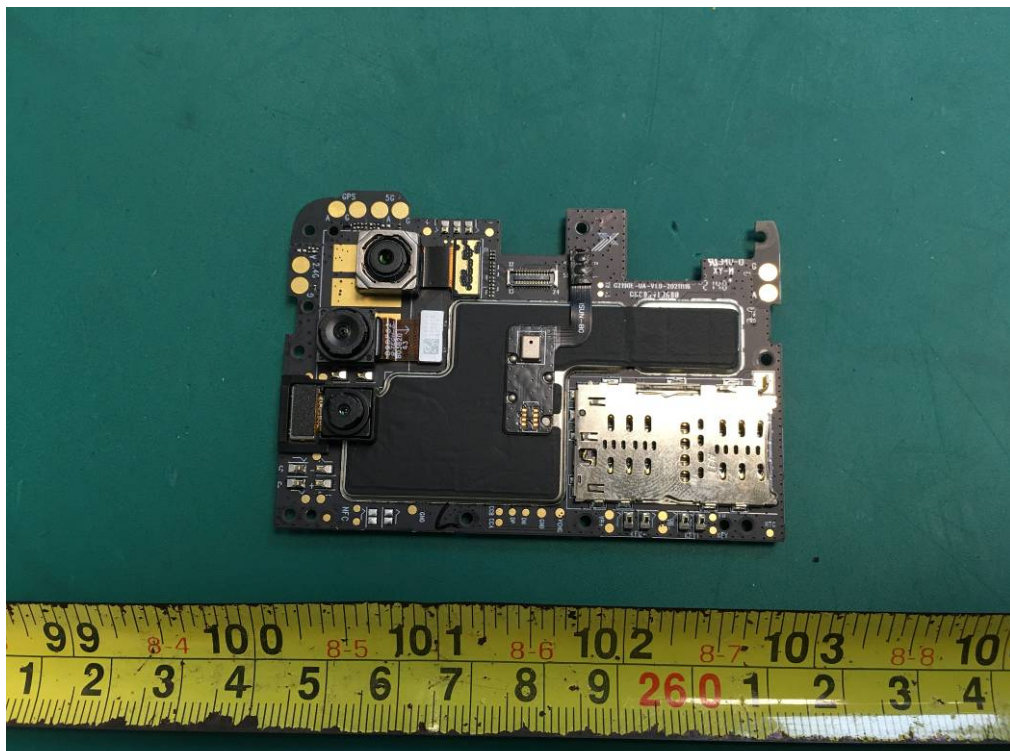

Internal photos

Main antenna (Support GSM850, WCDMA B5, LTE B5, LTE B12)

Aux antenna (Support PCS1900, WCDMA B2, LTE B2, LTE B41)