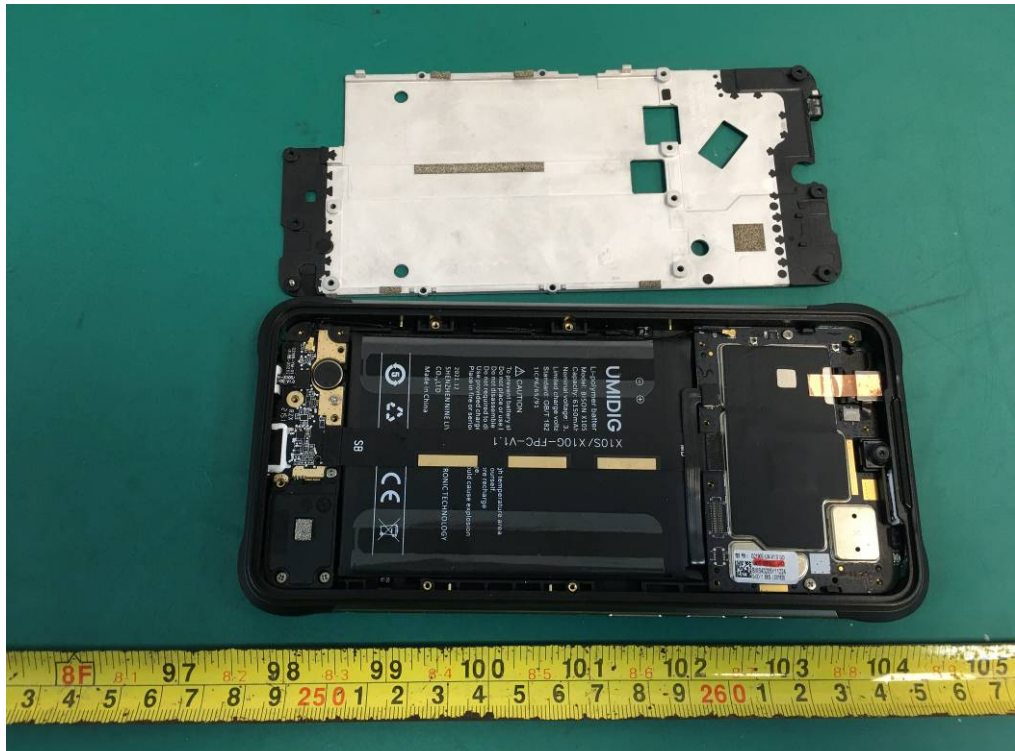

Internal photos

Main antenna (Support GSM850, WCDMA B5, LTE B5, LTE B12)

Aux antenna (Support PCS1900, WCDMA B2, LTE B2, LTE B41)