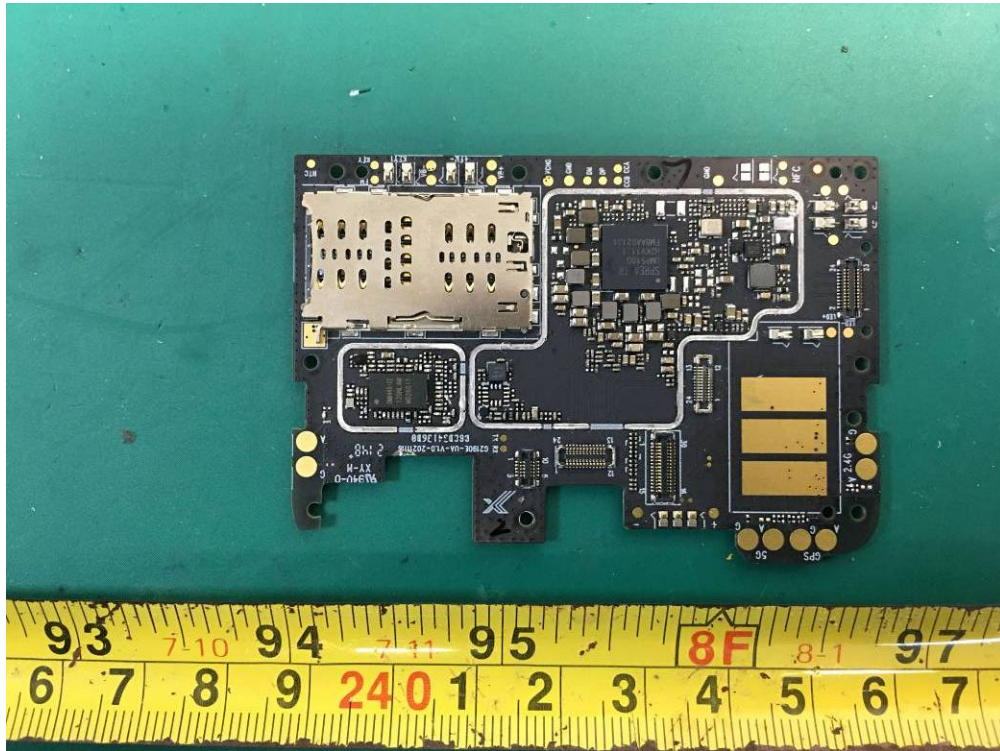

Internal photos

Main antenna (Support GSM850, WCDMA B5, LTE B5, LTE B12)

Aux antenna (Support PCS1900, WCDMA B2, LTE B2, LTE B41)