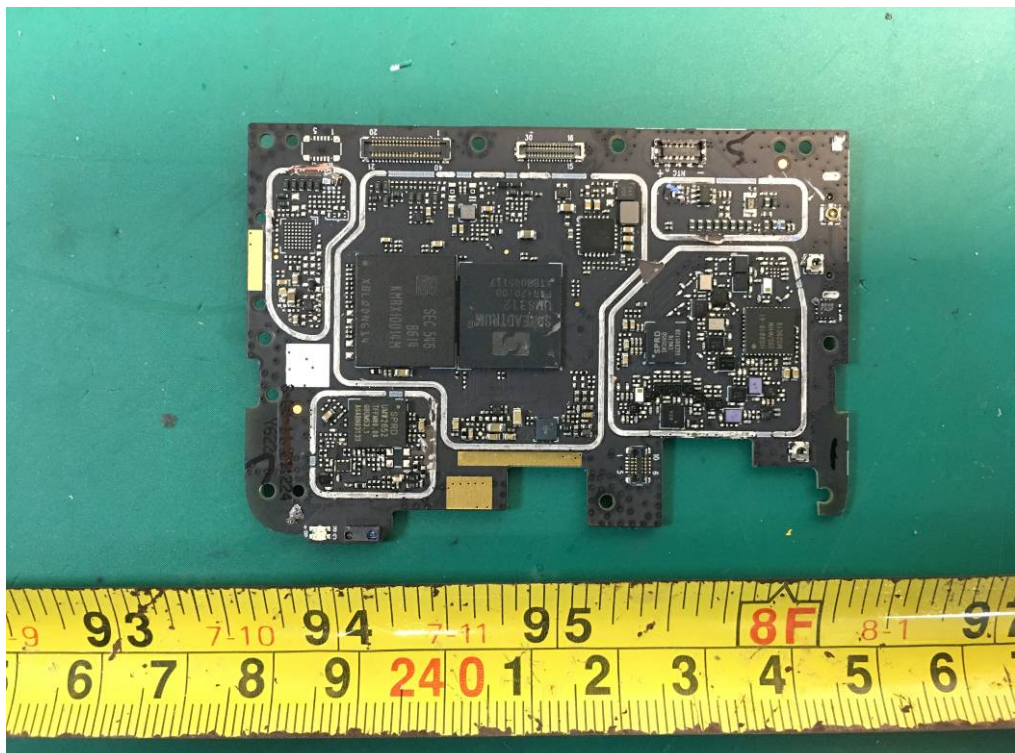

Internal photos

Main antenna (Support GSM850, WCDMA B5, LTE B5, LTE B12)

Aux antenna (Support PCS1900, WCDMA B2, LTE B2, LTE B41)