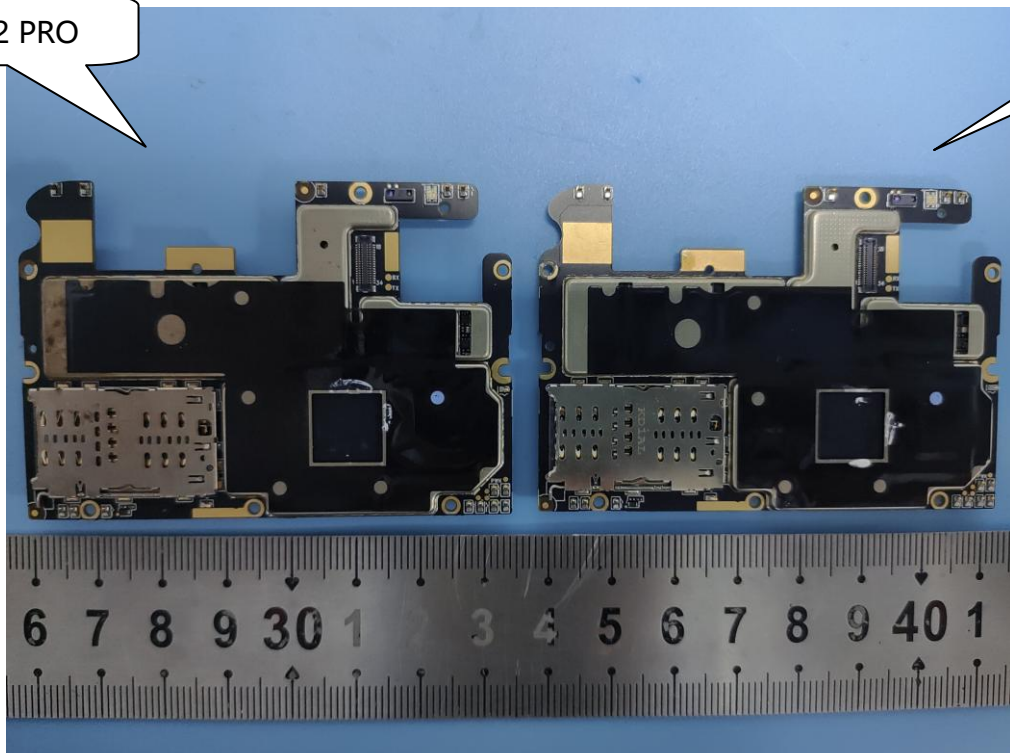

Internal photos

BISON GT2 PRO

BISON GT2

BISON GT2 PRO

BISON GT2

BISON GT2 PRO

BISON GT2

BISON GT2 PRO

BISON GT2

Ant	Description
Ant 0	GSM, WCDMA, LTE B2/B5/B12/B13-Main Antenna; LTE 41 Aux Antenna
Ant 1	LTE 41 Main Antenna LTE B2/B5/B12/B13-Aux Antenna;
Ant 2	N/A(for other country band)
Ant 3	N/A(for other country band)
Ant 4	BT/BLE/2.4G Wi-Fi/5G Wi-Fi /GPS
Ant 5	N/A(for other country band)
Ant 6	N/A(for other country band)
Ant 7	N/A(for other country band)
Ant 8	N/A(for other country band)