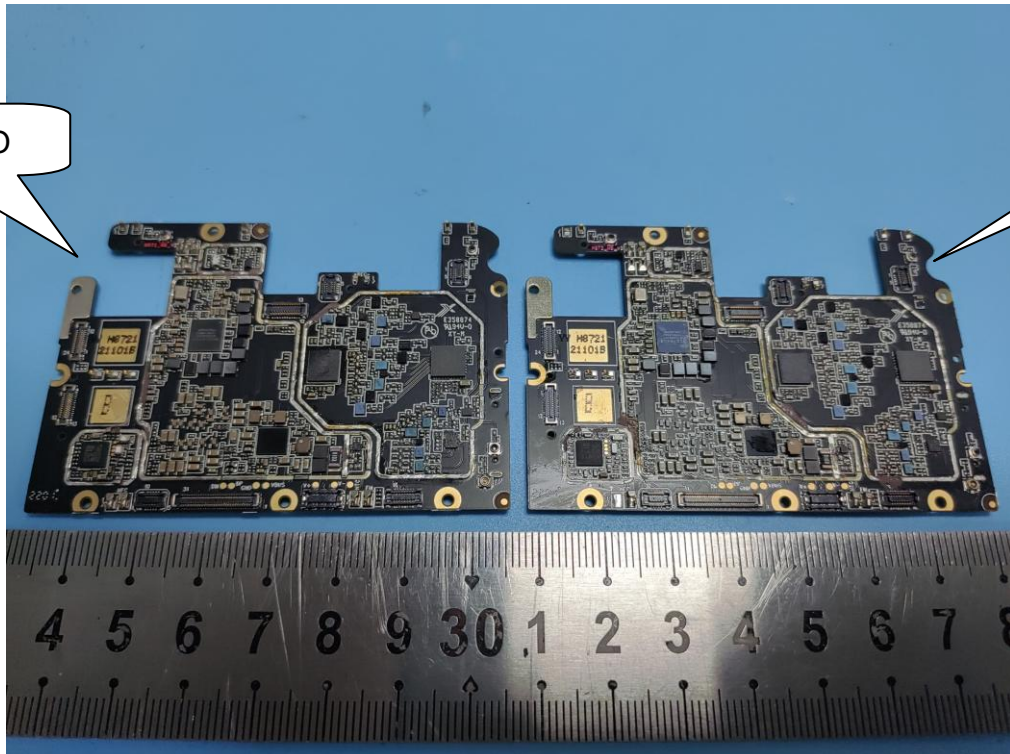

Internal photos

BISON GT2 PRO

BISON GT2

BISON GT2 PRO

BISON GT2

BISON GT2 PRO

BISON GT2

BISON GT2 PRO

BISON GT2

Ant	Description
Ant 0	GSM, WCDMA, LTE B2/B5/B12/B13-Main Antenna; LTE 41 Aux Antenna
Ant 1	LTE 41 Main Antenna LTE B2/B5/B12/B13-Aux Antenna;
Ant 2	N/A(for other country band)
Ant 3	N/A(for other country band)
Ant 4	BT/BLE/2.4G Wi-Fi/5G Wi-Fi /GPS
Ant 5	N/A(for other country band)
Ant 6	N/A(for other country band)
Ant 7	N/A(for other country band)
Ant 8	N/A(for other country band)