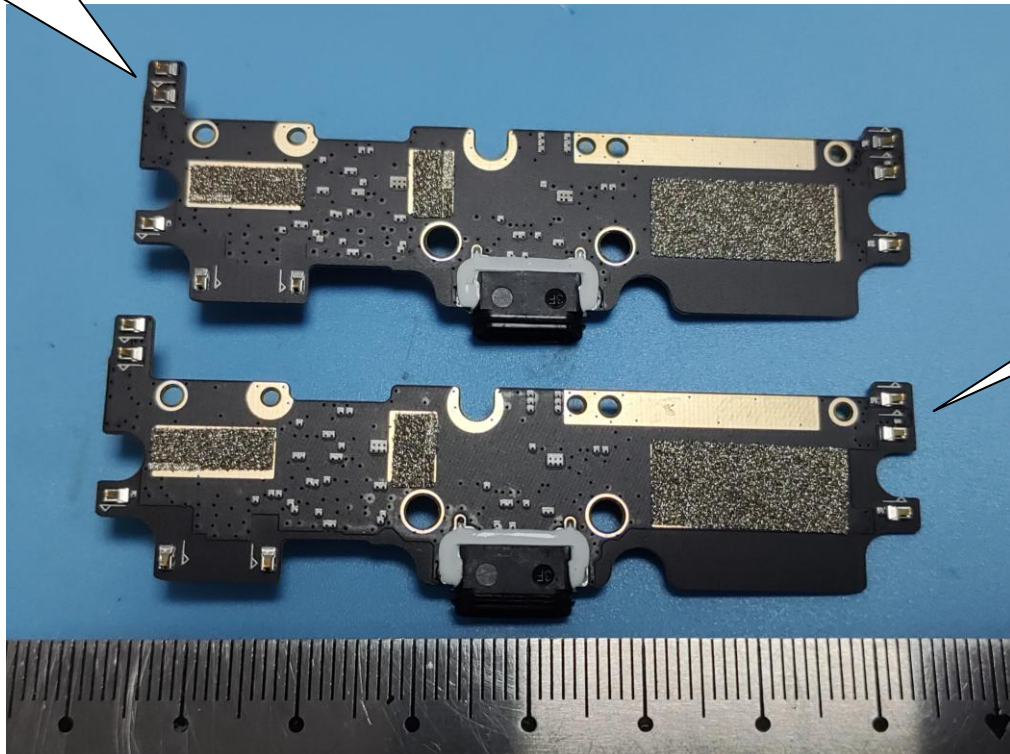

Internal photos

BISON GT2 PRO

BISON GT2

BISON GT2 PRO

BISON GT2

BISON GT2 PRO

BISON GT2

BISON GT2 PRO

BISON GT2

Ant	Description
Ant 0	GSM, WCDMA, LTE B2/B5/B12/B13-Main Antenna; LTE 41 Aux Antenna
Ant 1	LTE 41 Main Antenna LTE B2/B5/B12/B13-Aux Antenna;
Ant 2	N/A(for other country band)
Ant 3	N/A(for other country band)
Ant 4	BT/BLE/2.4G Wi-Fi/5G Wi-Fi /GPS
Ant 5	N/A(for other country band)
Ant 6	N/A(for other country band)
Ant 7	N/A(for other country band)
Ant 8	N/A(for other country band)