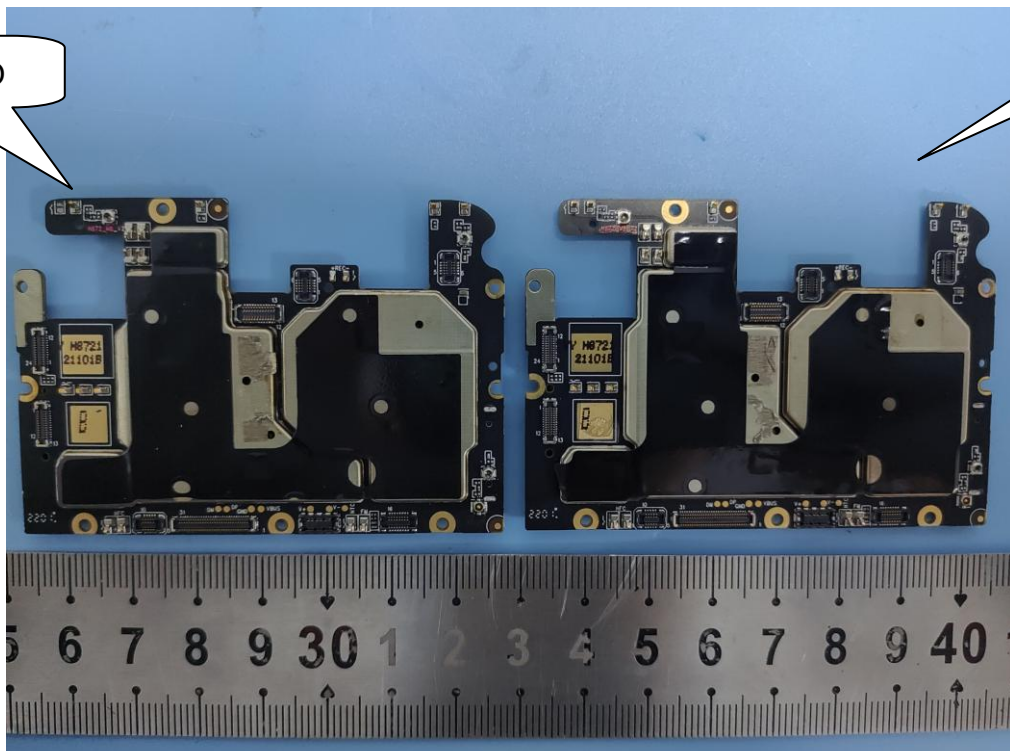

Internal photos

BISON GT2 PRO

BISON GT2

BISON GT2 PRO

BISON GT2

BISON GT2 PRO

BISON GT2

BISON GT2 PRO

BISON GT2

Ant	Description
Ant 0	GSM, WCDMA, LTE B2/B5/B12/B13-Main Antenna; LTE 41 Aux Antenna
Ant 1	LTE 41 Main Antenna LTE B2/B5/B12/B13-Aux Antenna;
Ant 2	N/A(for other country band)
Ant 3	N/A(for other country band)
Ant 4	BT/BLE/2.4G Wi-Fi/5G Wi-Fi /GPS
Ant 5	N/A(for other country band)
Ant 6	N/A(for other country band)
Ant 7	N/A(for other country band)
Ant 8	N/A(for other country band)