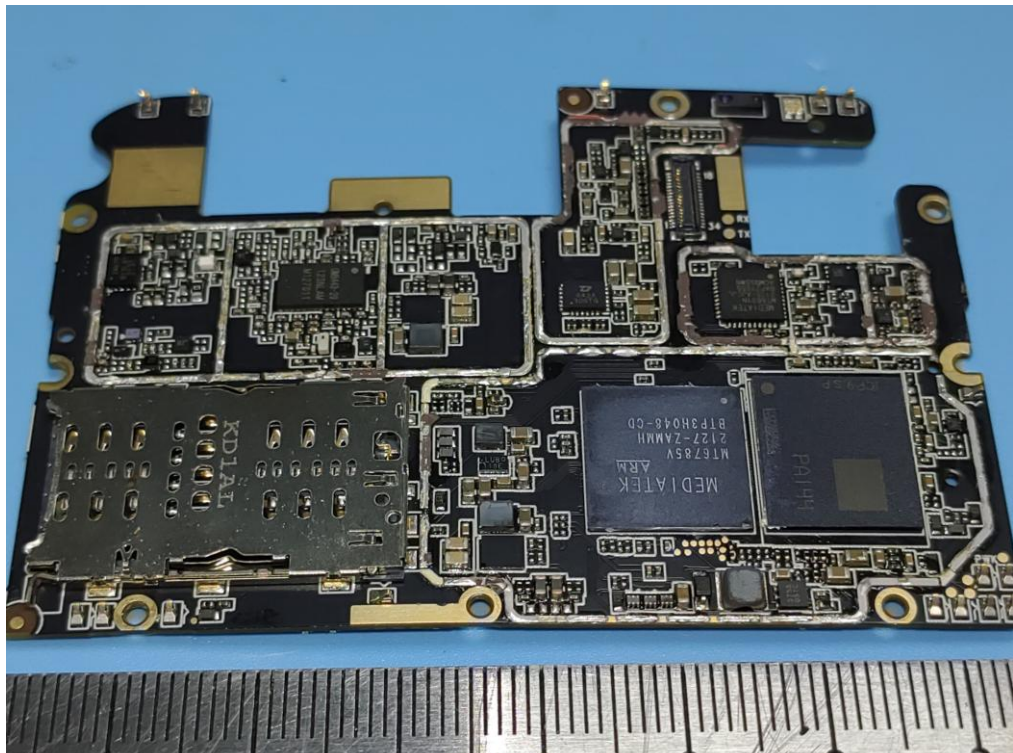

Internal photos

BISON GT2 PRO

BISON GT2

BISON GT2 PRO

BISON GT2

BISON GT2 PRO

BISON GT2

BISON GT2 PRO

BISON GT2

Ant	Description
Ant 0	GSM, WCDMA, LTE B2/B5/B12/B13-Main Antenna; LTE 41 Aux Antenna
Ant 1	LTE 41 Main Antenna LTE B2/B5/B12/B13-Aux Antenna;
Ant 2	N/A(for other country band)
Ant 3	N/A(for other country band)
Ant 4	BT/BLE/2.4G Wi-Fi/5G Wi-Fi /GPS
Ant 5	N/A(for other country band)
Ant 6	N/A(for other country band)
Ant 7	N/A(for other country band)
Ant 8	N/A(for other country band)