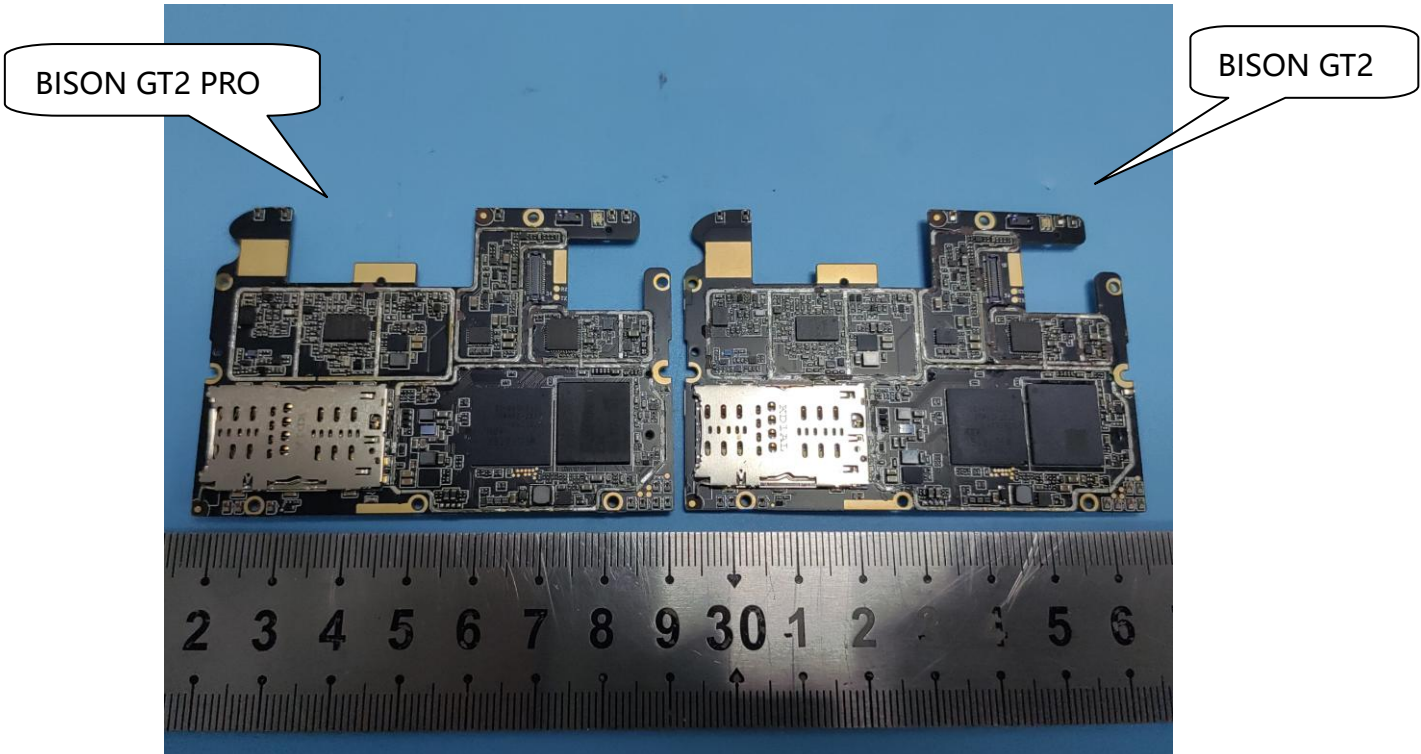

Internal photos

BISON GT2 PRO

BISON GT2

BISON GT2 PRO

BISON GT2

BISON GT2 PRO

BISON GT2

BISON GT2 PRO

BISON GT2

Ant	Description
Ant 0	GSM, WCDMA, LTE B2/B5/B12/B13-Main Antenna; LTE 41 Aux Antenna
Ant 1	LTE 41 Main Antenna LTE B2/B5/B12/B13-Aux Antenna;
Ant 2	N/A(for other country band)
Ant 3	N/A(for other country band)
Ant 4	BT/BLE/2.4G Wi-Fi/5G Wi-Fi /GPS
Ant 5	N/A(for other country band)
Ant 6	N/A(for other country band)
Ant 7	N/A(for other country band)
Ant 8	N/A(for other country band)