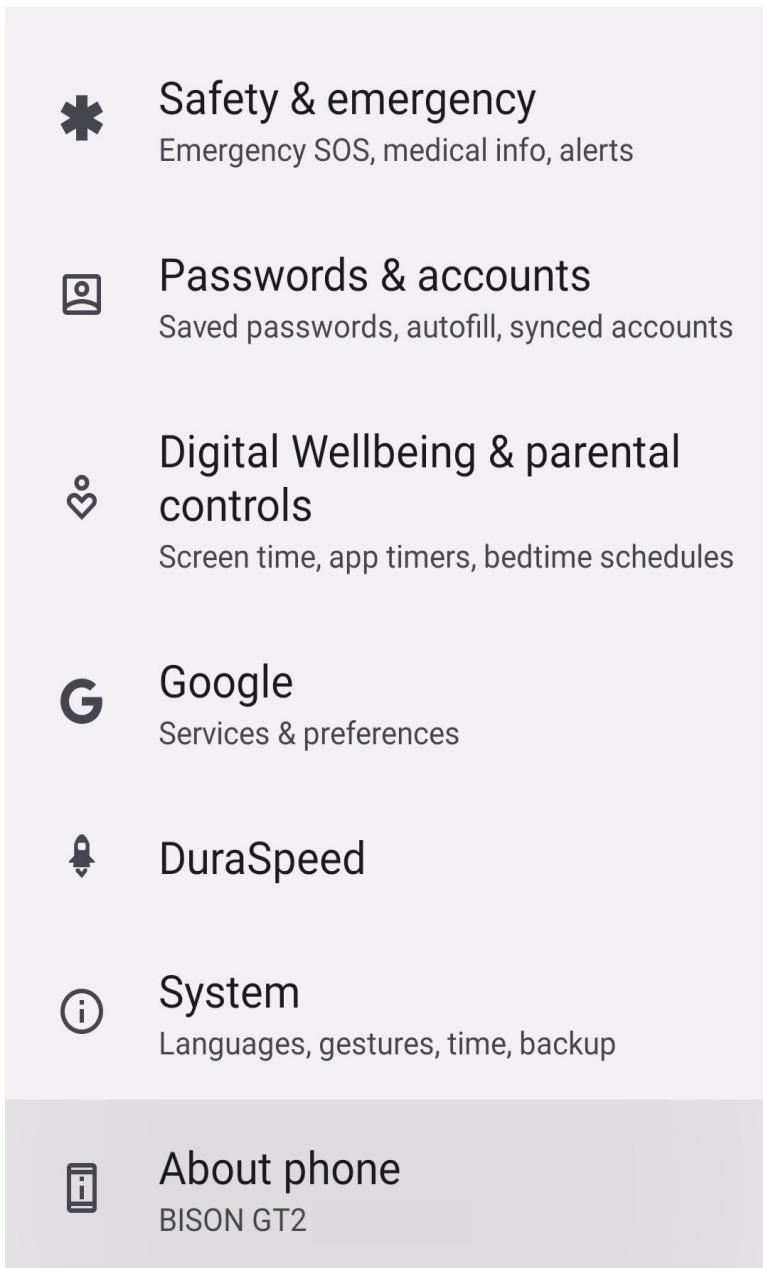

## The E-label information

Scroll through the menu to find and select Settings

Scroll down in Settings to find and select About Glasses